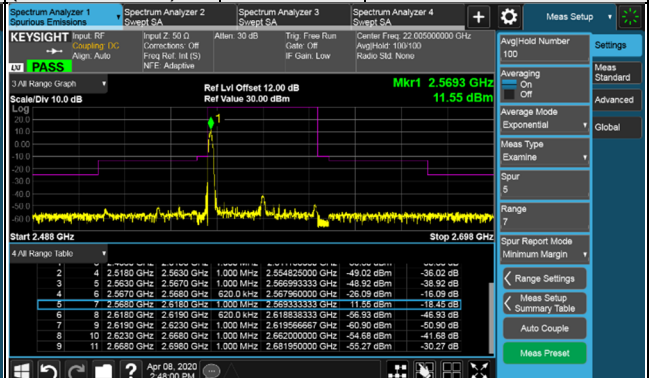

Channel Bandwidth: 40MHz

Channel 534000 (2670.00MHz) $\pi/2$ BPSK 1 RB / 0 RB Offset

Channel 534000 (2670.00MHz) $\pi/2$ BPSK 1 RB / 105 RB Offset

Channel 534000 (2670.00MHz) $\pi/2$ BPSK 106 RB / 0 RB Offset

Channel Bandwidth: 50MHz

Channel 504204 (2521.02MHz) $\pi/2$ BPSK 1 RB / 0 RB Offset

Channel 518598 (2592.99MHz) $\pi/2$ BPSK 1 RB / 0 RB Offset

Channel 504204 (2521.02MHz) $\pi/2$ BPSK 1 RB / 132 RB Offset

Channel 518598 (2592.99MHz) $\pi/2$ BPSK 1 RB / 132 RB Offset

Channel 504204 (2521.02MHz) $\pi/2$ BPSK 133 RB / 0 RB Offset

Channel 518598 (2592.99MHz) $\pi/2$ BPSK 133 RB / 0 RB Offset

Channel Bandwidth: 50MHz