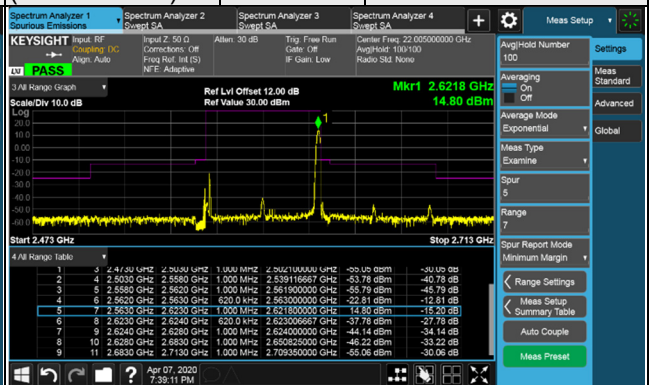

Channel 518598 (2592.99MHz) $\pi/2$ BPSK 1 RB / 132 RB Offset

Channel 504204 (2521.02MHz) $\pi/2$ BPSK 133 RB / 0 RB Offset

Channel 518598 (2592.99MHz) $\pi/2$ BPSK 133 RB / 0 RB Offset

Channel Bandwidth: 50MHz

Channel 532998 (2664.99MHz) $\pi/2$ BPSK 1 RB / 0 RB Offset

Channel 532998 (2664.99MHz) $\pi/2$ BPSK 1 RB / 132 RB Offset

Channel 532998 (2664.99MHz) $\pi/2$ BPSK 133 RB / 0 RB Offset

Channel Bandwidth: 60MHz

Channel 505200 (2526.00MHz) $\pi/2$ BPSK 1 RB / 0 RB Offset

Channel 518598 (2592.99MHz) $\pi/2$ BPSK 1 RB / 0 RB Offset

Channel 505200 (2526.00MHz) $\pi/2$ BPSK 1 RB / 161 RB Offset

Channel 518598 (2592.99MHz) $\pi/2$ BPSK 1 RB / 161 RB Offset

Channel 505200 (2526.00MHz) $\pi/2$ BPSK 162 RB / 0 RB Offset

Channel 518598 (2592.99MHz) $\pi/2$ BPSK 162 RB / 0 RB Offset