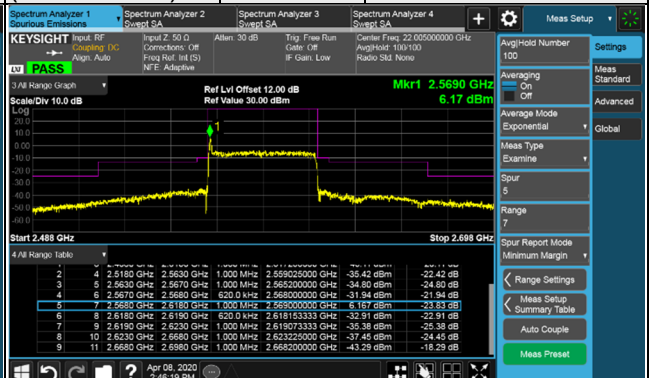

Channel Bandwidth: 40MHz

Channel 534000 (2670.00MHz) $\pi/2$ BPSK 1 RB / 0 RB Offset

Channel 534000 (2670.00MHz) $\pi/2$ BPSK 1 RB / 105 RB Offset

Channel 534000 (2670.00MHz) $\pi/2$ BPSK 106 RB / 0 RB Offset

Channel Bandwidth: 50MHz

Channel 504204 (2521.02MHz) $\pi/2$ BPSK 1 RB / 0 RB Offset

Channel 518598 (2592.99MHz) $\pi/2$ BPSK 1 RB / 0 RB Offset

Channel 504204 (2521.02MHz) $\pi/2$ BPSK 1 RB / 132 RB Offset

Channel 518598 (2592.99MHz) $\pi/2$ BPSK 1 RB / 132 RB Offset

Channel 504204 (2521.02MHz) $\pi/2$ BPSK 133 RB / 0 RB Offset

Channel 518598 (2592.99MHz) $\pi/2$ BPSK 133 RB / 0 RB Offset

Channel Bandwidth: 50MHz

Channel 532998 (2664.99MHz) $\pi/2$ BPSK 1 RB / 0 RB Offset

Channel 532998 (2664.99MHz) $\pi/2$ BPSK 1 RB / 132 RB Offset

Channel 532998 (2664.99MHz) $\pi/2$ BPSK 133 RB / 0 RB Offset

Channel Bandwidth: 60MHz