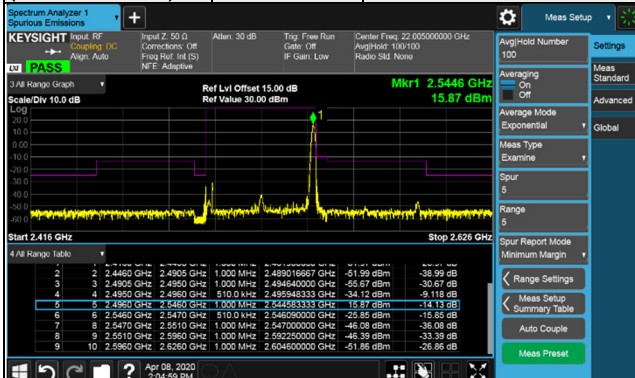

Channel Bandwidth: 40MHz

Channel 534000 (2670.00MHz) $\pi/2$ BPSK 1 RB / 0 RB Offset

Channel 534000 (2670.00MHz) $\pi/2$ BPSK 1 RB / 105 RB Offset

Channel 534000 (2670.00MHz) $\pi/2$ BPSK 106 RB / 0 RB Offset

Channel Bandwidth: 50MHz

Channel 504204 (2521.02MHz) $\pi/2$ BPSK 1 RB / 0 RB Offset

Channel 518598 (2592.99MHz) $\pi/2$ BPSK 1 RB / 0 RB Offset

Channel 504204 (2521.02MHz) $\pi/2$ BPSK 1 RB / 132 RB Offset

Channel 518598 (2592.99MHz) $\pi/2$ BPSK 1 RB / 132 RB Offset

Channel 504204 (2521.02MHz) $\pi/2$ BPSK 133 RB / 0 RB Offset

Channel 518598 (2592.99MHz) $\pi/2$ BPSK 133 RB / 0 RB Offset

Channel Bandwidth: 50MHz