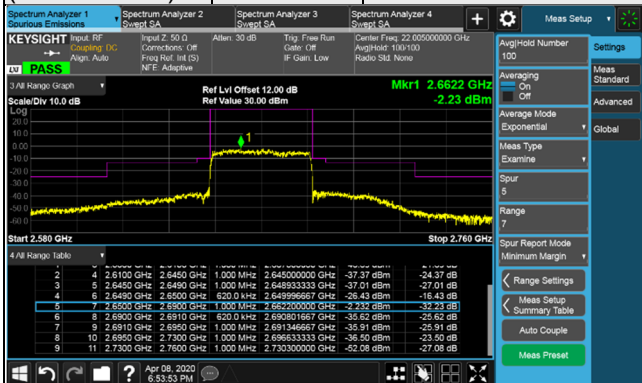

Channel Bandwidth: 40MHz

Channel 534000 (2670.00MHz) $\pi/2$ BPSK 1 RB / 0 RB Offset

Channel 534000 (2670.00MHz) $\pi/2$ BPSK 1 RB / 105 RB Offset

Channel 534000 (2670.00MHz) $\pi/2$ BPSK 106 RB / 0 RB Offset

Channel Bandwidth: 50MHz

Channel 504204 (2521.02MHz) $\pi/2$ BPSK 1 RB / 0 RB Offset

Channel 518598 (2592.99MHz) $\pi/2$ BPSK 1 RB / 0 RB Offset

Channel 504204 (2521.02MHz) $\pi/2$ BPSK 1 RB / 132 RB Offset

Channel 518598 (2592.99MHz) $\pi/2$ BPSK 1 RB / 132 RB Offset

Channel 504204 (2521.02MHz) $\pi/2$ BPSK 133 RB / 0 RB Offset

Channel 518598 (2592.99MHz) $\pi/2$ BPSK 133 RB / 0 RB Offset

Channel Bandwidth: 50MHz