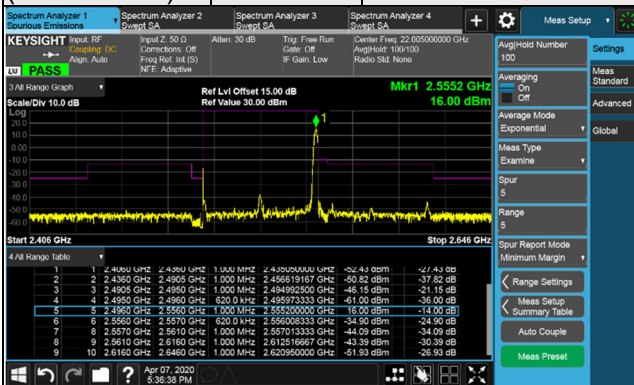

Channel Bandwidth: 50MHz

Channel 504204 (2521.02MHz) $\pi/2$ BPSK 1 RB / 0 RB Offset

Channel 518598 (2592.99MHz) $\pi/2$ BPSK 1 RB / 0 RB Offset

Channel 504204 (2521.02MHz) $\pi/2$ BPSK 1 RB / 132 RB Offset

Channel 518598 (2592.99MHz) $\pi/2$ BPSK 1 RB / 132 RB Offset

Channel 504204 (2521.02MHz) $\pi/2$ BPSK 133 RB / 0 RB Offset

Channel 518598 (2592.99MHz) $\pi/2$ BPSK 133 RB / 0 RB Offset

Channel Bandwidth: 50MHz

Channel 532998 (2664.99MHz) $\pi/2$ BPSK 1 RB / 0 RB Offset

Channel 532998 (2664.99MHz) $\pi/2$ BPSK 1 RB / 132 RB Offset

Channel 532998 (2664.99MHz) $\pi/2$ BPSK 133 RB / 0 RB Offset

Channel Bandwidth: 60MHz

Channel 505200 (2526.00MHz) $\pi/2$ BPSK 1 RB / 0 RB Offset

Channel 518598 (2592.99MHz) $\pi/2$ BPSK 1 RB / 0 RB Offset

Channel 505200 (2526.00MHz) $\pi/2$ BPSK 1 RB / 161 RB Offset

Channel 518598 (2592.99MHz) $\pi/2$ BPSK 1 RB / 161 RB Offset