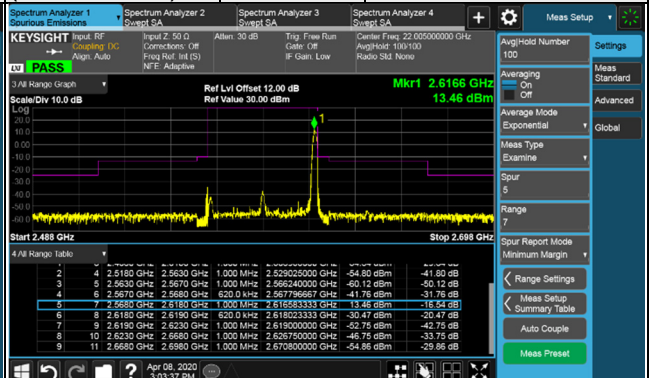

Channel Bandwidth: 40MHz

Channel 534000 (2670.00MHz) $\pi/2$ BPSK 1 RB / 0 RB Offset

Channel 534000 (2670.00MHz) $\pi/2$ BPSK 1 RB / 105 RB Offset

Channel 534000 (2670.00MHz) $\pi/2$ BPSK 106 RB / 0 RB Offset

Channel Bandwidth: 50MHz

Channel 504204 (2521.02MHz) $\pi/2$ BPSK 1 RB / 0 RB Offset

Channel 518598 (2592.99MHz) $\pi/2$ BPSK 1 RB / 0 RB Offset

Channel 504204 (2521.02MHz) $\pi/2$ BPSK 1 RB / 132 RB Offset

Channel 518598 (2592.99MHz) $\pi/2$ BPSK 1 RB / 132 RB Offset

Channel 504204 (2521.02MHz) $\pi/2$ BPSK 133 RB / 0 RB Offset

Channel 518598 (2592.99MHz) $\pi/2$ BPSK 133 RB / 0 RB Offset

Channel Bandwidth: 50MHz