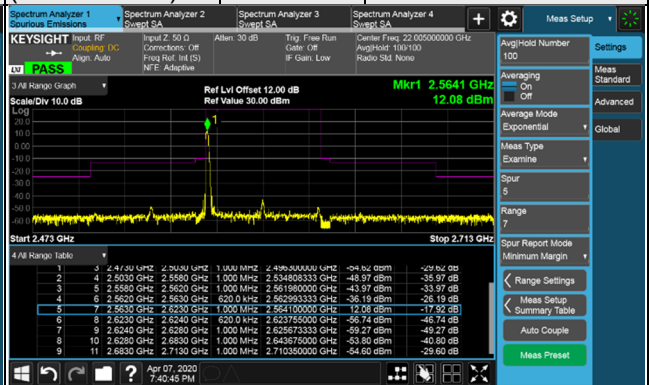

Channel Bandwidth: 50MHz

Channel 504204 (2521.02MHz) $\pi/2$ BPSK 1 RB / 0 RB Offset

Channel 518598 (2592.99MHz) $\pi/2$ BPSK 1 RB / 0 RB Offset

Channel 504204 (2521.02MHz) $\pi/2$ BPSK 1 RB / 132 RB Offset

Channel 518598 (2592.99MHz) $\pi/2$ BPSK 1 RB / 132 RB Offset

Channel 504204 (2521.02MHz) $\pi/2$ BPSK 133 RB / 0 RB Offset

Channel 518598 (2592.99MHz) $\pi/2$ BPSK 133 RB / 0 RB Offset

Channel Bandwidth: 50MHz

Channel 532998 (2664.99MHz) $\pi/2$ BPSK 1 RB / 0 RB Offset

Channel 532998 (2664.99MHz) $\pi/2$ BPSK 1 RB / 132 RB Offset

Channel 532998 (2664.99MHz) $\pi/2$ BPSK 133 RB / 0 RB Offset

Channel Bandwidth: 60MHz

Channel 505200 (2526.00MHz) $\pi/2$ BPSK 1 RB / 0 RB Offset

Channel 518598 (2592.99MHz) $\pi/2$ BPSK 1 RB / 0 RB Offset

Channel 505200 (2526.00MHz) $\pi/2$ BPSK 1 RB / 161 RB Offset

Channel 518598 (2592.99MHz) $\pi/2$ BPSK 1 RB / 161 RB Offset