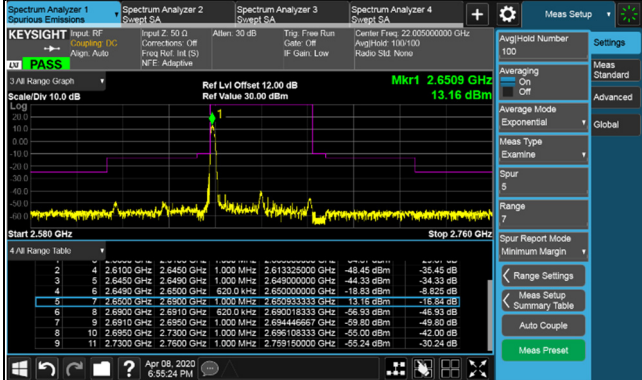

Channel Bandwidth: 40MHz

Channel 534000 (2670.00MHz) $\pi/2$ BPSK 1 RB / 0 RB Offset

Channel 534000 (2670.00MHz) $\pi/2$ BPSK 1 RB / 105 RB Offset

Channel 534000 (2670.00MHz) $\pi/2$ BPSK 106 RB / 0 RB Offset

Channel Bandwidth: 50MHz

Channel 504204 (2521.02MHz) $\pi/2$ BPSK 1 RB / 0 RB Offset

Channel 518598 (2592.99MHz) $\pi/2$ BPSK 1 RB / 0 RB Offset

Channel 504204 (2521.02MHz) $\pi/2$ BPSK 1 RB / 132 RB Offset

Channel 518598 (2592.99MHz) $\pi/2$ BPSK 1 RB / 132 RB Offset

Channel 504204 (2521.02MHz) $\pi/2$ BPSK 133 RB / 0 RB Offset

Channel 518598 (2592.99MHz) $\pi/2$ BPSK 133 RB / 0 RB Offset

Channel Bandwidth: 50MHz