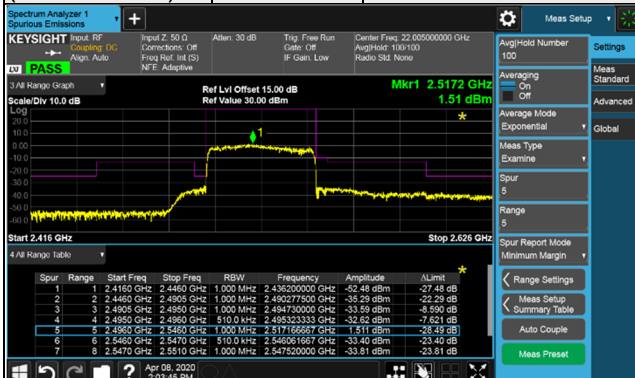

Channel Bandwidth: 40MHz

Channel 534000 (2670.00MHz) $\pi/2$ BPSK 1 RB / 0 RB Offset

Channel 534000 (2670.00MHz) $\pi/2$ BPSK 1 RB / 105 RB Offset

Channel 534000 (2670.00MHz) $\pi/2$ BPSK 106 RB / 0 RB Offset

Channel Bandwidth: 50MHz

Channel 504204 (2521.02MHz) $\pi/2$ BPSK 1 RB / 0 RB Offset

Channel 518598 (2592.99MHz) $\pi/2$ BPSK 1 RB / 0 RB Offset

Channel 504204 (2521.02MHz) $\pi/2$ BPSK 1 RB / 132 RB Offset

Channel 518598 (2592.99MHz) $\pi/2$ BPSK 1 RB / 132 RB Offset

Channel 504204 (2521.02MHz) $\pi/2$ BPSK 133 RB / 0 RB Offset

Channel 518598 (2592.99MHz) $\pi/2$ BPSK 133 RB / 0 RB Offset

Channel Bandwidth: 50MHz

Channel 532998 (2664.99MHz) $\pi/2$ BPSK 1 RB / 0 RB Offset

Channel 532998 (2664.99MHz) $\pi/2$ BPSK 1 RB / 132 RB Offset

Channel 532998 (2664.99MHz) $\pi/2$ BPSK 133 RB / 0 RB Offset

Channel Bandwidth: 60MHz