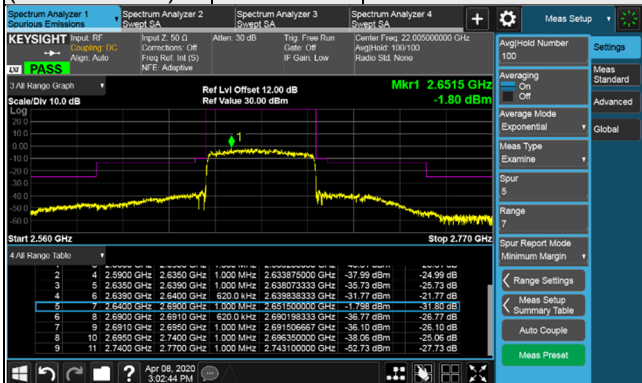

Channel Bandwidth: 40MHz

Channel 534000 (2670.00MHz) $\pi/2$ BPSK 1 RB / 0 RB Offset

Channel 534000 (2670.00MHz) $\pi/2$ BPSK 1 RB / 105 RB Offset

Channel 534000 (2670.00MHz) $\pi/2$ BPSK 106 RB / 0 RB Offset

Channel Bandwidth: 50MHz

Channel 504204 (2521.02MHz) $\pi/2$ BPSK 1 RB / 0 RB Offset

Channel 518598 (2592.99MHz) $\pi/2$ BPSK 1 RB / 0 RB Offset

Channel 504204 (2521.02MHz) $\pi/2$ BPSK 1 RB / 132 RB Offset

Channel 518598 (2592.99MHz) $\pi/2$ BPSK 1 RB / 132 RB Offset

Channel 504204 (2521.02MHz) $\pi/2$ BPSK 133 RB / 0 RB Offset

Channel 518598 (2592.99MHz) $\pi/2$ BPSK 133 RB / 0 RB Offset

Channel Bandwidth: 50MHz

Channel 532998 (2664.99MHz) $\pi/2$ BPSK 1 RB / 0 RB Offset

Channel 532998 (2664.99MHz) $\pi/2$ BPSK 1 RB / 132 RB Offset

Channel 532998 (2664.99MHz) $\pi/2$ BPSK 133 RB / 0 RB Offset

Channel Bandwidth: 60MHz