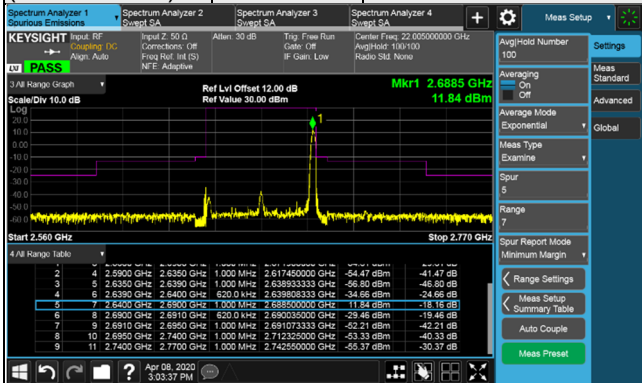

Channel Bandwidth: 50MHz

Channel 504204 (2521.02MHz) $\pi/2$ BPSK 1 RB / 0 RB Offset

Channel 518598 (2592.99MHz) $\pi/2$ BPSK 1 RB / 0 RB Offset

Channel 504204 (2521.02MHz) $\pi/2$ BPSK 1 RB / 132 RB Offset

Channel 518598 (2592.99MHz) $\pi/2$ BPSK 1 RB / 132 RB Offset

Channel 504204 (2521.02MHz) $\pi/2$ BPSK 133 RB / 0 RB Offset

Channel 518598 (2592.99MHz) $\pi/2$ BPSK 133 RB / 0 RB Offset

Channel Bandwidth: 50MHz

Channel 532998 (2664.99MHz) $\pi/2$ BPSK 1 RB / 0 RB Offset

Channel 532998 (2664.99MHz) $\pi/2$ BPSK 1 RB / 132 RB Offset

Channel 532998 (2664.99MHz) $\pi/2$ BPSK 133 RB / 0 RB Offset

Channel Bandwidth: 60MHz