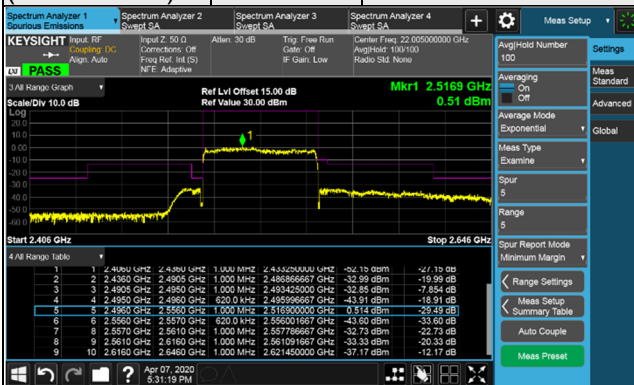

Channel 518598 (2592.99MHz) $\pi/2$ BPSK 1 RB / 132 RB Offset

Channel 504204 (2521.02MHz) $\pi/2$ BPSK 133 RB / 0 RB Offset

Channel 518598 (2592.99MHz) $\pi/2$ BPSK 133 RB / 0 RB Offset

Channel Bandwidth: 50MHz

Channel 532998 (2664.99MHz) $\pi/2$ BPSK 1 RB / 0 RB Offset

Channel 532998 (2664.99MHz) $\pi/2$ BPSK 1 RB / 132 RB Offset

Channel 532998 (2664.99MHz) $\pi/2$ BPSK 133 RB / 0 RB Offset

Channel Bandwidth: 60MHz

Channel 505200 (2526.00MHz) $\pi/2$ BPSK 1 RB / 0 RB Offset

Channel 518598 (2592.99MHz) $\pi/2$ BPSK 1 RB / 0 RB Offset

Channel 505200 (2526.00MHz) $\pi/2$ BPSK 1 RB / 161 RB Offset

Channel 518598 (2592.99MHz) $\pi/2$ BPSK 1 RB / 161 RB Offset

Channel 505200 (2526.00MHz) $\pi/2$ BPSK 162 RB / 0 RB Offset

Channel 518598 (2592.99MHz) $\pi/2$ BPSK 162 RB / 0 RB Offset