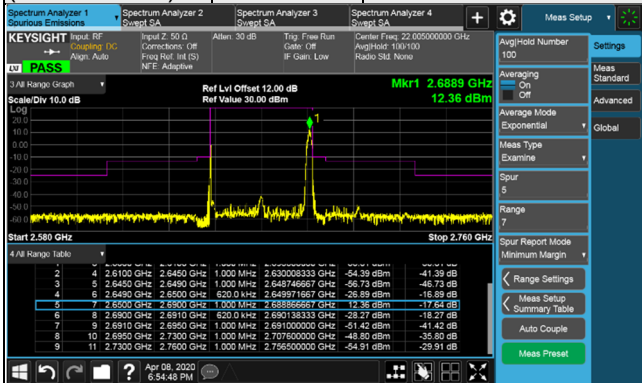

Channel Bandwidth: 40MHz

Channel 534000 (2670.00MHz) $\pi/2$ BPSK 1 RB / 0 RB Offset

Channel 534000 (2670.00MHz) $\pi/2$ BPSK 1 RB / 105 RB Offset

Channel 534000 (2670.00MHz) $\pi/2$ BPSK 106 RB / 0 RB Offset

Channel Bandwidth: 50MHz

Channel 504204 (2521.02MHz) $\pi/2$ BPSK 1 RB / 0 RB Offset

Channel 518598 (2592.99MHz) $\pi/2$ BPSK 1 RB / 0 RB Offset

Channel 504204 (2521.02MHz) $\pi/2$ BPSK 1 RB / 132 RB Offset

Channel 518598 (2592.99MHz) $\pi/2$ BPSK 1 RB / 132 RB Offset

Channel 504204 (2521.02MHz) $\pi/2$ BPSK 133 RB / 0 RB Offset

Channel 518598 (2592.99MHz) $\pi/2$ BPSK 133 RB / 0 RB Offset

Channel Bandwidth: 50MHz