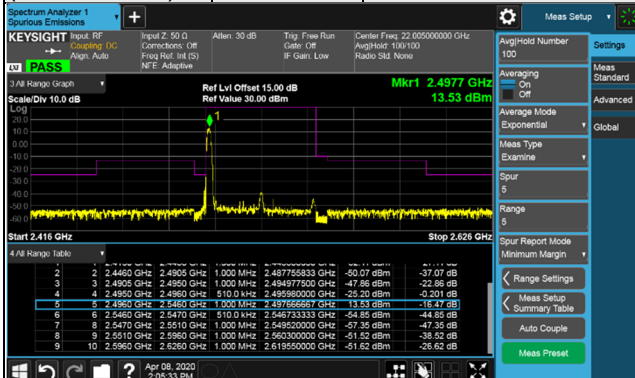

Channel Bandwidth: 40MHz

Channel 534000 (2670.00MHz) $\pi/2$ BPSK 1 RB / 0 RB Offset

Channel 534000 (2670.00MHz) $\pi/2$ BPSK 1 RB / 105 RB Offset

Channel 534000 (2670.00MHz) $\pi/2$ BPSK 106 RB / 0 RB Offset

Channel Bandwidth: 50MHz

Channel 504204 (2521.02MHz) $\pi/2$ BPSK 1 RB / 0 RB Offset

Channel 518598 (2592.99MHz) $\pi/2$ BPSK 1 RB / 0 RB Offset

Channel 504204 (2521.02MHz) $\pi/2$ BPSK 1 RB / 132 RB Offset

Channel 518598 (2592.99MHz) $\pi/2$ BPSK 1 RB / 132 RB Offset

Channel 504204 (2521.02MHz) $\pi/2$ BPSK 133 RB / 0 RB Offset

Channel 518598 (2592.99MHz) $\pi/2$ BPSK 133 RB / 0 RB Offset

Channel Bandwidth: 50MHz