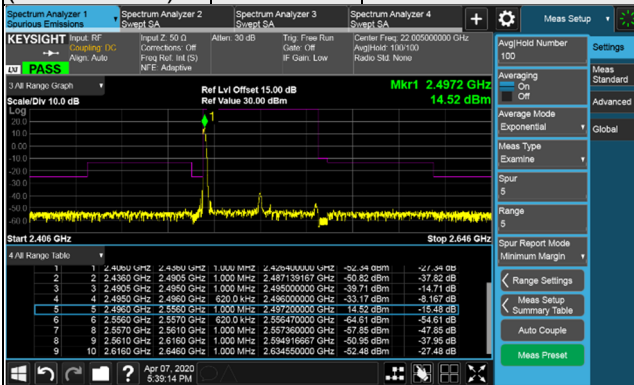

Channel Bandwidth: 50MHz

Channel 504204 (2521.02MHz) $\pi/2$ BPSK 1 RB / 0 RB Offset

Channel 518598 (2592.99MHz) $\pi/2$ BPSK 1 RB / 0 RB Offset

Channel 504204 (2521.02MHz) $\pi/2$ BPSK 1 RB / 132 RB Offset

Channel 518598 (2592.99MHz) $\pi/2$ BPSK 1 RB / 132 RB Offset

Channel 504204 (2521.02MHz) $\pi/2$ BPSK 133 RB / 0 RB Offset

Channel 518598 (2592.99MHz) $\pi/2$ BPSK 133 RB / 0 RB Offset

Channel Bandwidth: 50MHz

Channel 532998 (2664.99MHz) $\pi/2$ BPSK 1 RB / 0 RB Offset

Channel 532998 (2664.99MHz) $\pi/2$ BPSK 1 RB / 132 RB Offset

Channel 532998 (2664.99MHz) $\pi/2$ BPSK 133 RB / 0 RB Offset

Channel Bandwidth: 60MHz

Channel 505200 (2526.00MHz) $\pi/2$ BPSK 1 RB / 0 RB Offset

Channel 518598 (2592.99MHz) $\pi/2$ BPSK 1 RB / 0 RB Offset

Channel 505200 (2526.00MHz) $\pi/2$ BPSK 1 RB / 161 RB Offset

Channel 518598 (2592.99MHz) $\pi/2$ BPSK 1 RB / 161 RB Offset