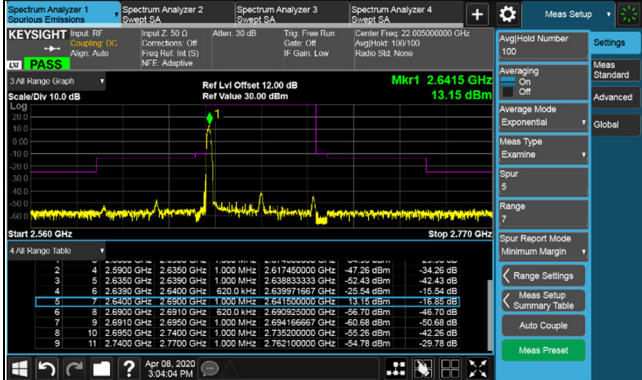

Channel Bandwidth: 50MHz

Channel 504204 (2521.02MHz) $\pi/2$ BPSK 1 RB / 0 RB Offset

Channel 518598 (2592.99MHz) $\pi/2$ BPSK 1 RB / 0 RB Offset

Channel 504204 (2521.02MHz) $\pi/2$ BPSK 1 RB / 132 RB Offset

Channel 518598 (2592.99MHz) $\pi/2$ BPSK 1 RB / 132 RB Offset

Channel 504204 (2521.02MHz) $\pi/2$ BPSK 133 RB / 0 RB Offset

Channel 518598 (2592.99MHz) $\pi/2$ BPSK 133 RB / 0 RB Offset

Channel Bandwidth: 50MHz

Channel 532998 (2664.99MHz) $\pi/2$ BPSK 1 RB / 0 RB Offset

Channel 532998 (2664.99MHz) $\pi/2$ BPSK 1 RB / 132 RB Offset

Channel 532998 (2664.99MHz) $\pi/2$ BPSK 133 RB / 0 RB Offset

Channel Bandwidth: 60MHz