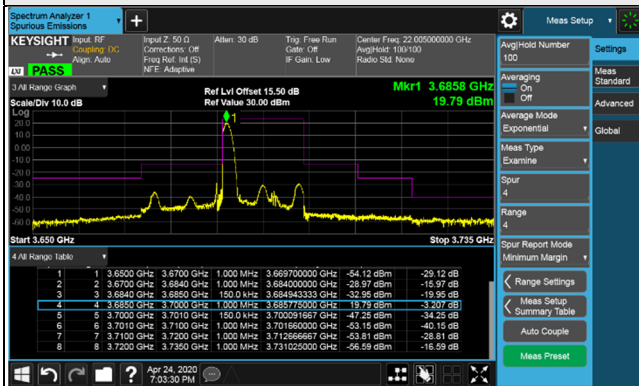

LTE Band 48, Channel Bandwidth 15MHz

Channel 55315 (3557.50MHz)

Channel 55990 (3625.0MHz)

LTE Band 48, Channel Bandwidth 15MHz

Channel 56665 (3692.5MHz)

1RB

1RB 74

Full RB

LTE Band 48, Channel Bandwidth 15MHz

Channel 55315 (3557.50MHz)

Frequency Range : 9kHz~1GHz

Frequency Range : 1GHz~3.5GHz

Frequency Range : 3.73GHz~26.5GHz

Frequency Range : 26.5GHz~40GHz

LTE Band 48, Channel Bandwidth 15MHz