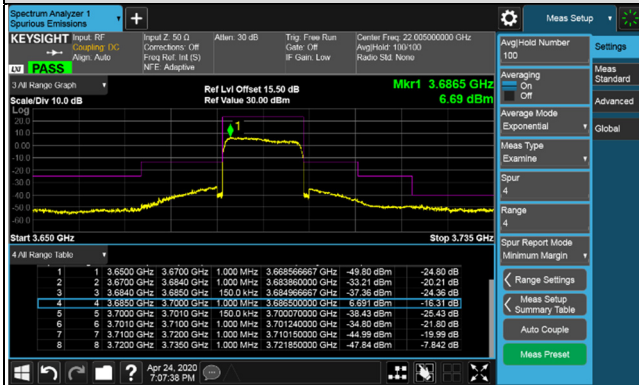

LTE Band 48, Channel Bandwidth 15MHz

Channel 55315 (3557.50MHz)

Channel 55990 (3625.0MHz)

LTE Band 48, Channel Bandwidth 15MHz

Channel 56665 (3692.5MHz)

1RB

1RB 74

Full RB

LTE Band 48, Channel Bandwidth 15MHz

Channel 55315 (3557.50MHz)

Frequency Range : 9kHz~1GHz

Frequency Range : 1GHz~3.5GHz

Frequency Range : 3.73GHz~26.5GHz

Frequency Range : 26.5GHz~40GHz

LTE Band 48, Channel Bandwidth 15MHz