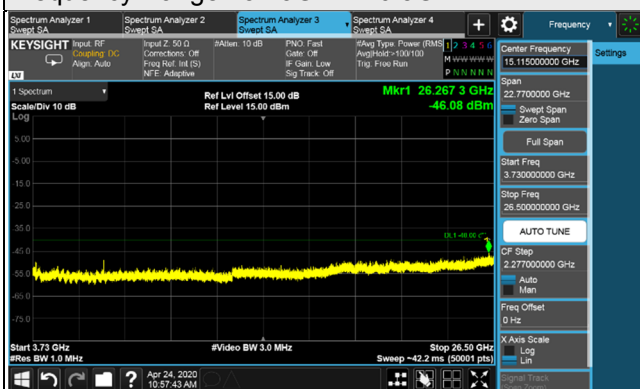

LTE Band 48, Channel Bandwidth 15MHz

Channel 55315 (3557.50MHz)

Channel 55990 (3625.0MHz)

LTE Band 48, Channel Bandwidth 15MHz

Channel 56665 (3692.5MHz)

1RB

1RB 74

Full RB

LTE Band 48, Channel Bandwidth 15MHz

Channel 55315 (3557.50MHz)

Frequency Range : 9kHz~1GHz

Frequency Range : 1GHz~3.5GHz

Frequency Range : 3.73GHz~26.5GHz

Frequency Range : 26.5GHz~40GHz

LTE Band 48, Channel Bandwidth 15MHz

Channel 55990 (3625.0MHz)

Frequency Range : 9kHz~1GHz

Frequency Range : 1GHz~3.5GHz

Frequency Range : 3.73GHz~26.5GHz

Frequency Range : 26.5GHz~40GHz

LTE Band 48, Channel Bandwidth 15MHz

Channel 56665 (3692.50MHz)