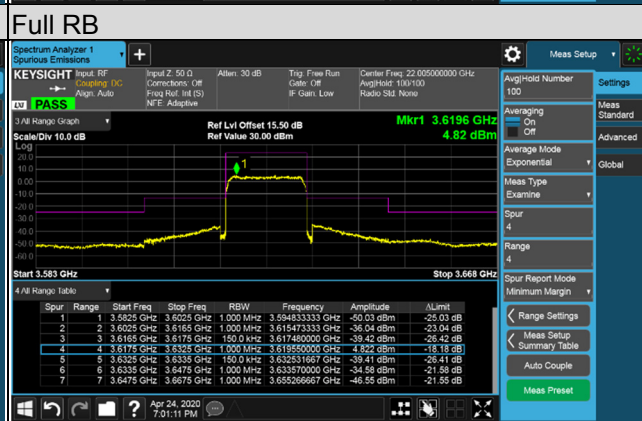

LTE Band 48, Channel Bandwidth 15MHz

Channel 55315 (3557.50MHz)

Channel 55990 (3625.0MHz)

LTE Band 48, Channel Bandwidth 15MHz

Channel 56665 (3692.5MHz)

1RB

1RB 74

Full RB

LTE Band 48, Channel Bandwidth 15MHz

Channel 55315 (3557.50MHz)

Frequency Range : 9kHz~1GHz

Frequency Range : 1GHz~3.5GHz

Frequency Range : 3.73GHz~26.5GHz

Frequency Range : 26.5GHz~40GHz

LTE Band 48, Channel Bandwidth 15MHz