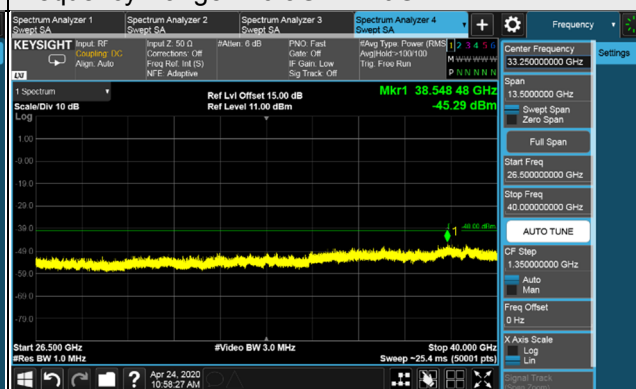

LTE Band 48, Channel Bandwidth 15MHz

Channel 55315 (3557.50MHz)

Channel 55990 (3625.0MHz)

LTE Band 48, Channel Bandwidth 15MHz

Channel 56665 (3692.5MHz)

1RB

1RB 74

Full RB

LTE Band 48, Channel Bandwidth 15MHz

Channel 55315 (3557.50MHz)

Frequency Range : 9kHz~1GHz

Frequency Range : 1GHz~3.5GHz

Frequency Range : 3.73GHz~26.5GHz

Frequency Range : 26.5GHz~40GHz

LTE Band 48, Channel Bandwidth 15MHz

Channel 55990 (3625.0MHz)

Frequency Range : 9kHz~1GHz

Frequency Range : 1GHz~3.5GHz

Frequency Range : 3.73GHz~26.5GHz

Frequency Range : 26.5GHz~40GHz

LTE Band 48, Channel Bandwidth 15MHz

Channel 56665 (3692.50MHz)