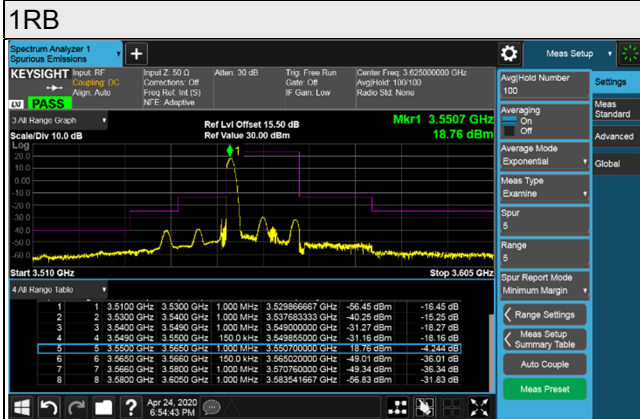

LTE Band 48, Channel Bandwidth 15MHz

Channel 55315 (3557.50MHz)

Channel 55990 (3625.0MHz)

LTE Band 48, Channel Bandwidth 15MHz

Channel 56665 (3692.5MHz)

1RB

1RB 74

Full RB

LTE Band 48, Channel Bandwidth 15MHz

Channel 55315 (3557.50MHz)

Frequency Range : 9kHz~1GHz

Frequency Range : 1GHz~3.5GHz

Frequency Range : 3.73GHz~26.5GHz

Frequency Range : 26.5GHz~40GHz

LTE Band 48, Channel Bandwidth 15MHz