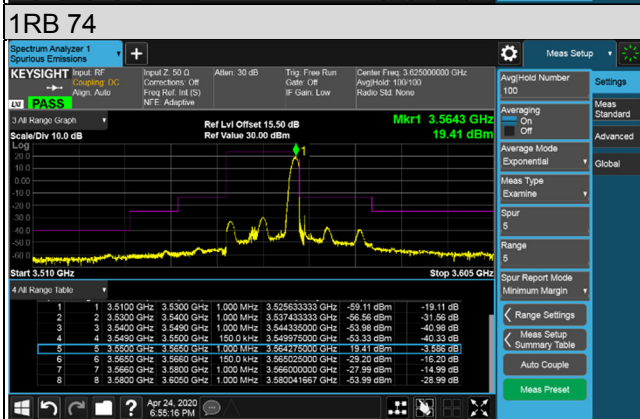

LTE Band 48, Channel Bandwidth 15MHz

Channel 55315 (3557.50MHz)

Channel 55990 (3625.0MHz)

LTE Band 48, Channel Bandwidth 15MHz

Channel 56665 (3692.5MHz)

1RB

1RB 74

Full RB

LTE Band 48, Channel Bandwidth 15MHz

Channel 55315 (3557.50MHz)

Frequency Range : 9kHz~1GHz

Frequency Range : 1GHz~3.5GHz

Frequency Range : 3.73GHz~26.5GHz

Frequency Range : 26.5GHz~40GHz

LTE Band 48, Channel Bandwidth 15MHz