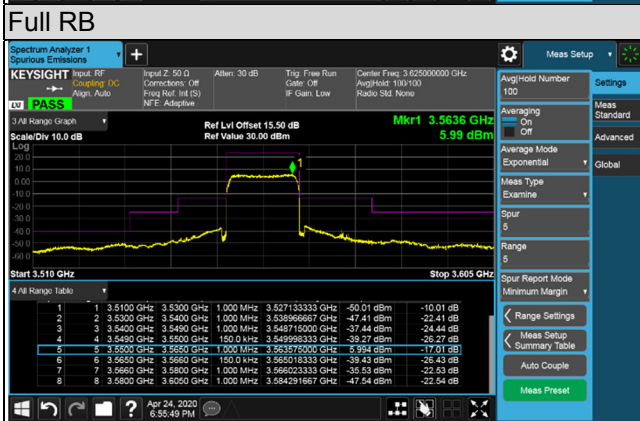

LTE Band 48, Channel Bandwidth 15MHz

Channel 55315 (3557.50MHz)

Channel 55990 (3625.0MHz)

LTE Band 48, Channel Bandwidth 15MHz

Channel 56665 (3692.5MHz)

1RB

1RB 74

Full RB

LTE Band 48, Channel Bandwidth 15MHz

Channel 55315 (3557.50MHz)

Frequency Range : 9kHz~1GHz

Frequency Range : 1GHz~3.5GHz

Frequency Range : 3.73GHz~26.5GHz

Frequency Range : 26.5GHz~40GHz

LTE Band 48, Channel Bandwidth 15MHz