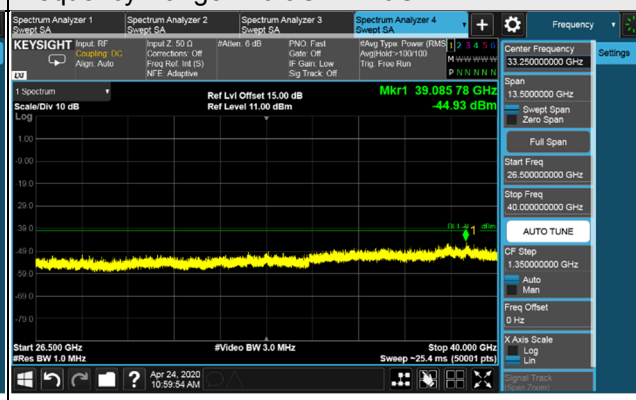

Channel 55990 (3625.0MHz)

Frequency Range : 9kHz~1GHz

Frequency Range : 1GHz~3.5GHz

Frequency Range : 3.73GHz~26.5GHz

Frequency Range : 26.5GHz~40GHz

LTE Band 48, Channel Bandwidth 15MHz

Channel 56665 (3692.50MHz)