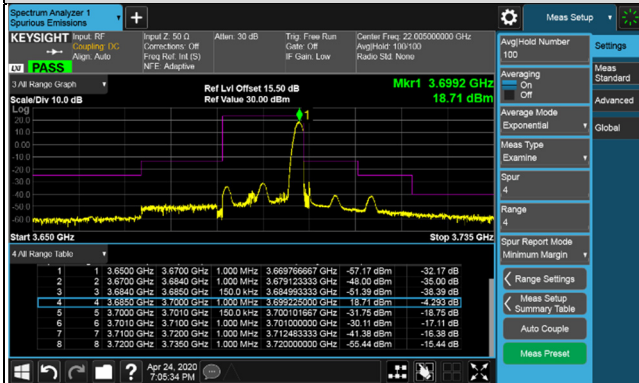

LTE Band 48, Channel Bandwidth 15MHz

Channel 55315 (3557.50MHz)

Channel 55990 (3625.0MHz)

LTE Band 48, Channel Bandwidth 15MHz

Channel 56665 (3692.5MHz)

1RB

1RB 74

Full RB

LTE Band 48, Channel Bandwidth 15MHz

Channel 55315 (3557.50MHz)

Frequency Range : 9kHz~1GHz

Frequency Range : 1GHz~3.5GHz

Frequency Range : 3.73GHz~26.5GHz

Frequency Range : 26.5GHz~40GHz

LTE Band 48, Channel Bandwidth 15MHz