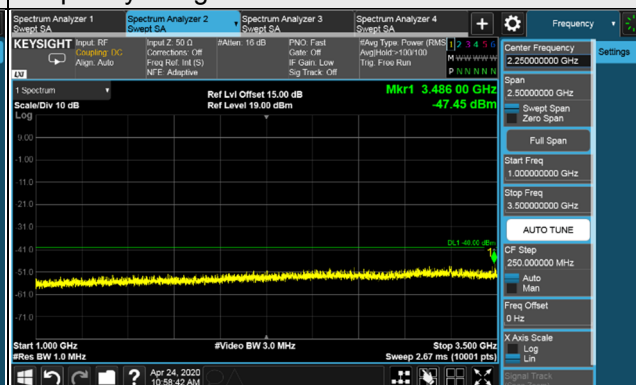

Frequency Range : 1GHz~3.5GHz