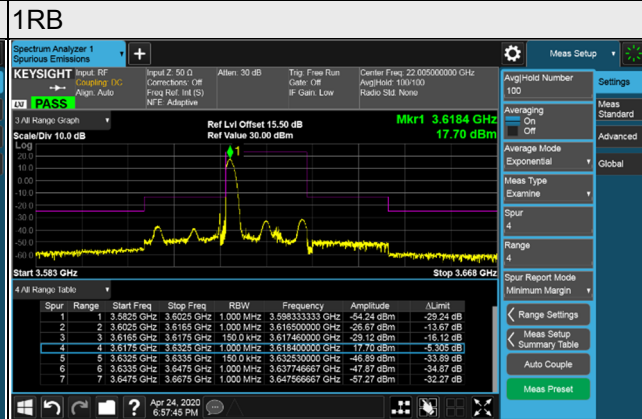

LTE Band 48, Channel Bandwidth 15MHz

Channel 55315 (3557.50MHz)

Channel 55990 (3625.0MHz)

LTE Band 48, Channel Bandwidth 15MHz

Channel 56665 (3692.5MHz)

1RB

1RB 74

Full RB

LTE Band 48, Channel Bandwidth 15MHz

Channel 55315 (3557.50MHz)

Frequency Range : 9kHz~1GHz

Frequency Range : 1GHz~3.5GHz

Frequency Range : 3.73GHz~26.5GHz

Frequency Range : 26.5GHz~40GHz

LTE Band 48, Channel Bandwidth 15MHz