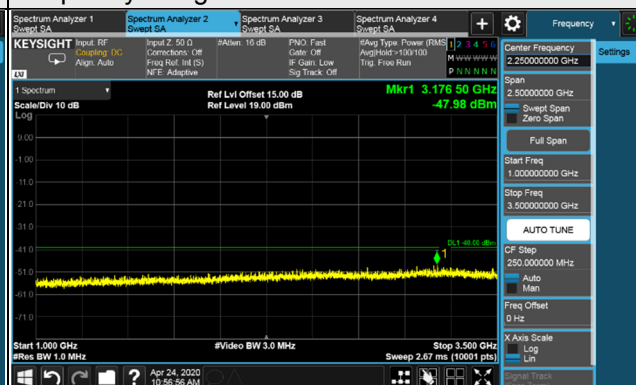

LTE Band 48, Channel Bandwidth 15MHz

Channel 55315 (3557.50MHz)

Channel 55990 (3625.0MHz)

LTE Band 48, Channel Bandwidth 15MHz

Channel 56665 (3692.5MHz)

1RB

1RB 74

Full RB

LTE Band 48, Channel Bandwidth 15MHz

Channel 55315 (3557.50MHz)

Frequency Range : 9kHz~1GHz

Frequency Range : 1GHz~3.5GHz

Frequency Range : 3.73GHz~26.5GHz

Frequency Range : 26.5GHz~40GHz

LTE Band 48, Channel Bandwidth 15MHz