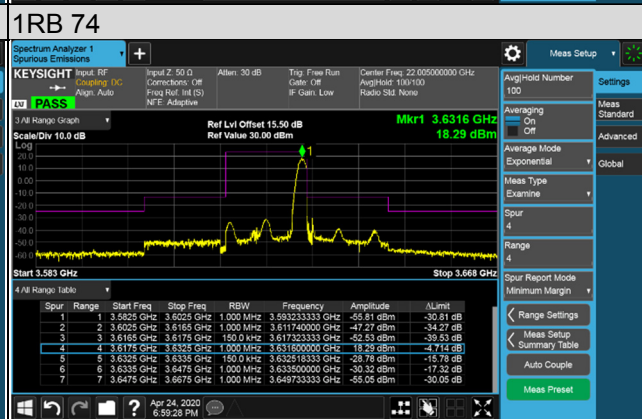

LTE Band 48, Channel Bandwidth 15MHz

Channel 55315 (3557.50MHz)

Channel 55990 (3625.0MHz)

LTE Band 48, Channel Bandwidth 15MHz

Channel 56665 (3692.5MHz)

1RB

1RB 74

Full RB

LTE Band 48, Channel Bandwidth 15MHz

Channel 55315 (3557.50MHz)

Frequency Range : 9kHz~1GHz

Frequency Range : 1GHz~3.5GHz

Frequency Range : 3.73GHz~26.5GHz

Frequency Range : 26.5GHz~40GHz

LTE Band 48, Channel Bandwidth 15MHz