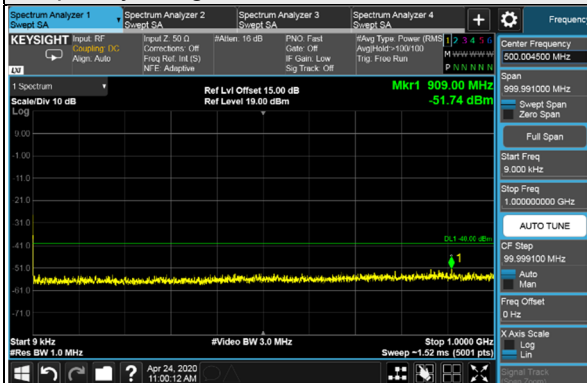

LTE Band 48, Channel Bandwidth 15MHz

Channel 56665 (3692.50MHz)

Frequency Range : 9kHz~1GHz