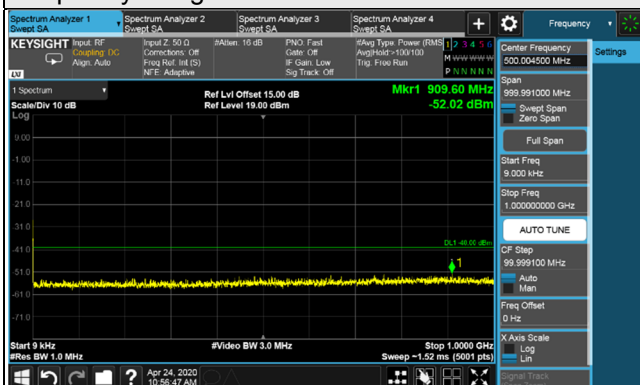

LTE Band 48, Channel Bandwidth 15MHz

Channel 55315 (3557.50MHz)

Channel 55990 (3625.0MHz)

LTE Band 48, Channel Bandwidth 15MHz

Channel 56665 (3692.5MHz)

1RB

1RB 74

Full RB

LTE Band 48, Channel Bandwidth 15MHz

Channel 55315 (3557.50MHz)

Frequency Range : 9kHz~1GHz

Frequency Range : 1GHz~3.5GHz

Frequency Range : 3.73GHz~26.5GHz

Frequency Range : 26.5GHz~40GHz

LTE Band 48, Channel Bandwidth 15MHz