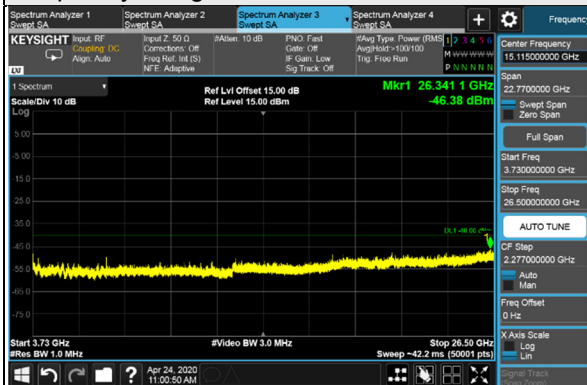

Frequency Range : 3.73GHz~26.5GHz