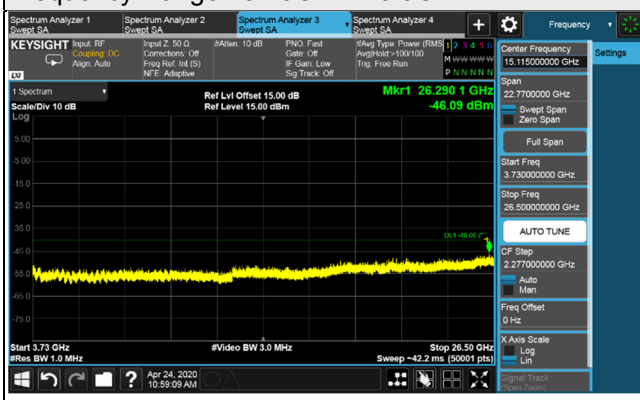

Channel 55990 (3625.0MHz)

Frequency Range : 9kHz~1GHz

Frequency Range : 1GHz~3.5GHz

Frequency Range : 3.73GHz~26.5GHz

Frequency Range : 26.5GHz~40GHz

LTE Band 48, Channel Bandwidth 15MHz

Channel 56665 (3692.50MHz)