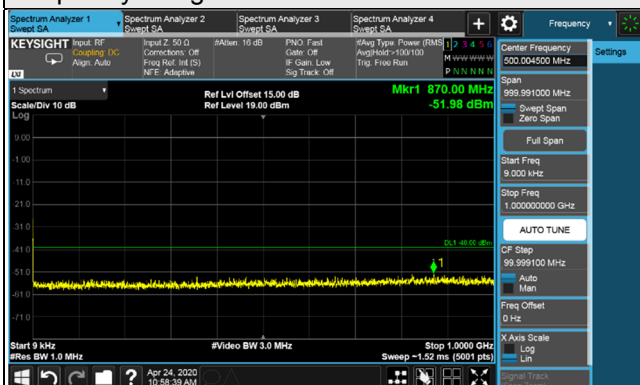

LTE Band 48, Channel Bandwidth 15MHz

Channel 55315 (3557.50MHz)

Channel 55990 (3625.0MHz)

LTE Band 48, Channel Bandwidth 15MHz

Channel 56665 (3692.5MHz)

1RB

1RB 74

Full RB

LTE Band 48, Channel Bandwidth 15MHz

Channel 55315 (3557.50MHz)

Frequency Range : 9kHz~1GHz

Frequency Range : 1GHz~3.5GHz

Frequency Range : 3.73GHz~26.5GHz

Frequency Range : 26.5GHz~40GHz

LTE Band 48, Channel Bandwidth 15MHz

Channel 55990 (3625.0MHz)

Frequency Range : 9kHz~1GHz

Frequency Range : 1GHz~3.5GHz

Frequency Range : 3.73GHz~26.5GHz

Frequency Range : 26.5GHz~40GHz

LTE Band 48, Channel Bandwidth 15MHz

Channel 56665 (3692.50MHz)