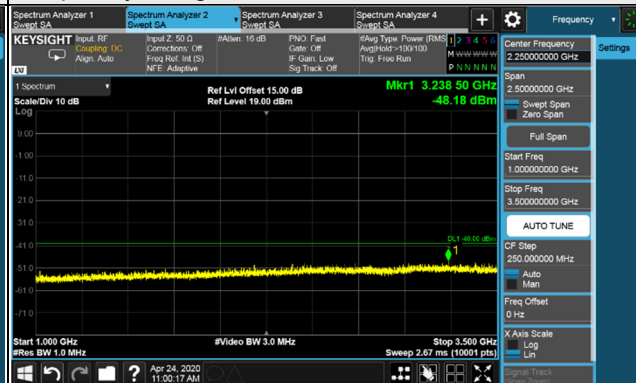

Frequency Range : 1GHz~3.5GHz