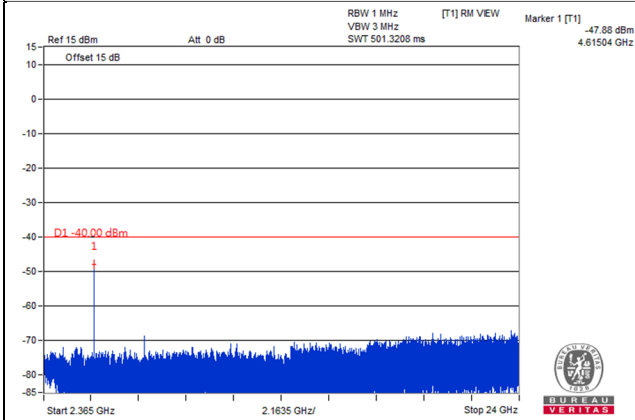

Frequency Range : 1GHz~2.288GHz

Frequency Range : 2.365GHz~24GHz

*The 9kHz signal over the limit is from Spectrum.

Channel Band width: 10MHz

Channel 27710 (2310.0MHz)

Frequency Range : 9kHz~1GHz

Frequency Range : 1GHz~2.288GHz

Frequency Range : 2.365GHz~24GHz

*The 9kHz signal over the limit is from Spectrum.

LTE Band 48, Channel Bandwidth 5MHz

Channel 55265 (3552.5MHz)

Channel 55990 (3625.0MHz)

1RB

1RB

1RB 24