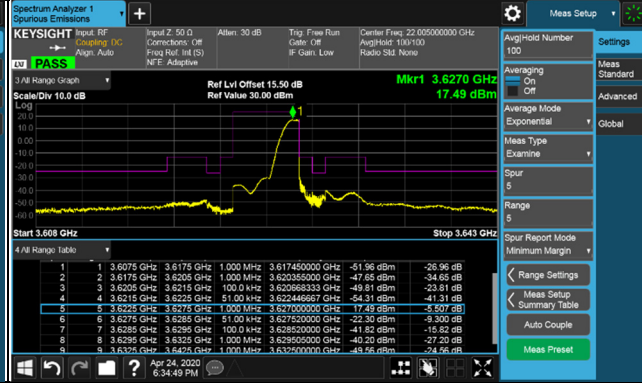

Frequency Range : 2.365GHz~24GHz

*The 9kHz signal over the limit is from Spectrum.

LTE Band 48, Channel Bandwidth 5MHz

Channel 55265 (3552.5MHz)

Channel 55990 (3625.0MHz)

1RB

1RB

1RB 24

1RB 24

Full RB

Full RB

LTE Band 48, Channel Bandwidth 5MHz
Channel 56715 (3697.5MHz)

1RB

1RB 24

Full RB

LTE Band 48, Channel Bandwidth 5MHz