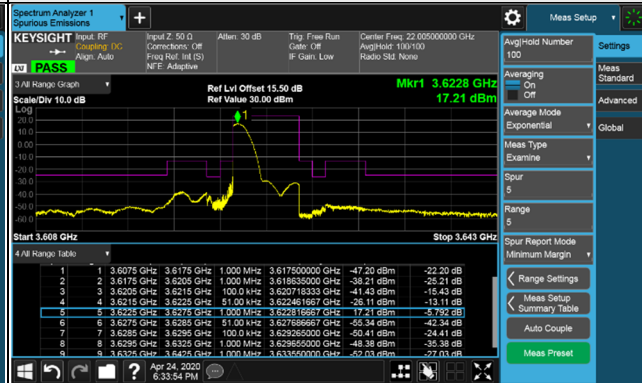

Frequency Range : 2.365GHz~24GHz

*The 9kHz signal over the limit is from Spectrum.

LTE Band 48, Channel Bandwidth 5MHz

Channel 55265 (3552.5MHz)

Channel 55990 (3625.0MHz)

1RB

1RB

1RB 24

1RB 24

Full RB

Full RB

LTE Band 48, Channel Bandwidth 5MHz
Channel 56715 (3697.5MHz)

1RB

1RB 24

Full RB

LTE Band 48, Channel Bandwidth 5MHz