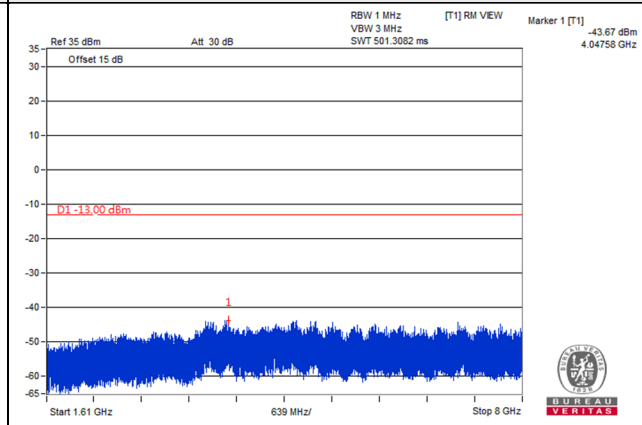

Channel Bandwidth: 10MHz

Channel 23230 (782.0MHz)

Frequency Range : 9kHz~1GHz

Frequency Range : 1GHz~1.559GHz

Frequency Range : 1.559GHz~1.61GHz

Frequency Range : 1.61GHz~8GHz

LTE Band 30

Channel Band width: 5MHz

Channel 27685 (2307.5MHz)

Frequency Range : 9kHz~1GHz

Frequency Range : 1GHz~2.288GHz

Frequency Range : 2.365GHz~24GHz

*The 9kHz signal over the limit is from Spectrum.

Channel Band width: 5MHz

Channel 27710 (2310.0MHz)

Frequency Range : 9kHz~1GHz

Frequency Range : 1GHz~2.288GHz

Frequency Range : 2.365GHz~24GHz

*The 9kHz signal over the limit is from Spectrum.

Channel Band width: 5MHz

Channel 27735 (2312.5MHz)

Frequency Range : 9kHz~1GHz

Frequency Range : 2.365GHz~24GHz

*The 9kHz signal over the limit is from Spectrum.

LTE Band 48, Channel Bandwidth 5MHz

Channel 55265 (3552.5MHz)

Channel 55990 (3625.0MHz)

1RB

1RB

1RB 24