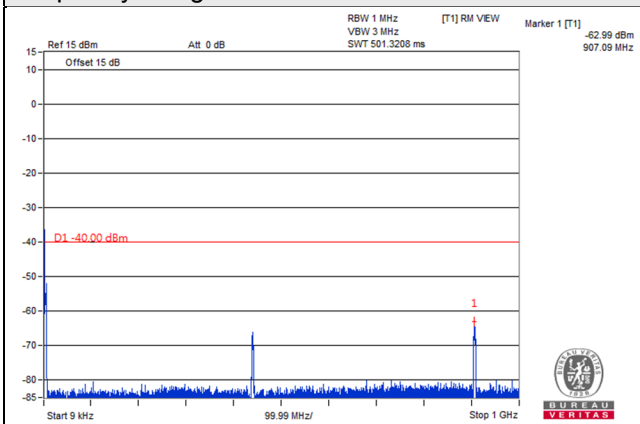

Channel 27685 (2307.5MHz)

Frequency Range : 9kHz~1GHz

Frequency Range : 1GHz~2.288GHz

Frequency Range : 2.365GHz~24GHz

*The 9kHz signal over the limit is from Spectrum.

Channel Band width: 5MHz

Channel 27710 (2310.0MHz)

Frequency Range : 9kHz~1GHz

Frequency Range : 1GHz~2.288GHz

Frequency Range : 2.365GHz~24GHz

*The 9kHz signal over the limit is from Spectrum.

Channel Band width: 5MHz

Channel 27735 (2312.5MHz)

Frequency Range : 9kHz~1GHz

Frequency Range : 1GHz~2.288GHz

Frequency Range : 2.365GHz~24GHz

*The 9kHz signal over the limit is from Spectrum.

Channel Band width: 10MHz

Channel 27710 (2310.0MHz)

Frequency Range : 9kHz~1GHz

Frequency Range : 1GHz~2.288GHz

Frequency Range : 2.365GHz~24GHz

*The 9kHz signal over the limit is from Spectrum.

LTE Band 48, Channel Bandwidth 5MHz

Channel 55265 (3552.5MHz)

Channel 55990 (3625.0MHz)

1RB

1RB

1RB 24