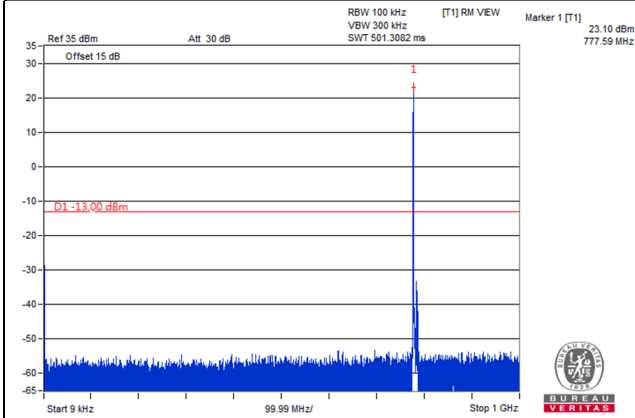

Channel Bandwidth: 10MHz

Channel 23230 (782.0MHz)

Frequency Range : 9kHz~1GHz

Frequency Range : 1GHz~1.559GHz

Frequency Range : 1.559GHz~1.61GHz

Frequency Range : 1.61GHz~8GHz

LTE Band 30

Channel Band width: 5MHz

Channel 27685 (2307.5MHz)

Frequency Range : 9kHz~1GHz

Frequency Range : 1GHz~2.288GHz

Frequency Range : 2.365GHz~24GHz

*The 9kHz signal over the limit is from Spectrum.

Channel Band width: 5MHz

Channel 27710 (2310.0MHz)

Frequency Range : 9kHz~1GHz

Frequency Range : 1GHz~2.288GHz

Frequency Range : 2.365GHz~24GHz

*The 9kHz signal over the limit is from Spectrum.

Channel Band width: 5MHz

Channel 27735 (2312.5MHz)

Frequency Range : 9kHz~1GHz

Frequency Range : 2.365GHz~24GHz

*The 9kHz signal over the limit is from Spectrum.

LTE Band 48, Channel Bandwidth 5MHz

Channel 55265 (3552.5MHz)

Channel 55990 (3625.0MHz)

1RB

1RB

1RB 24