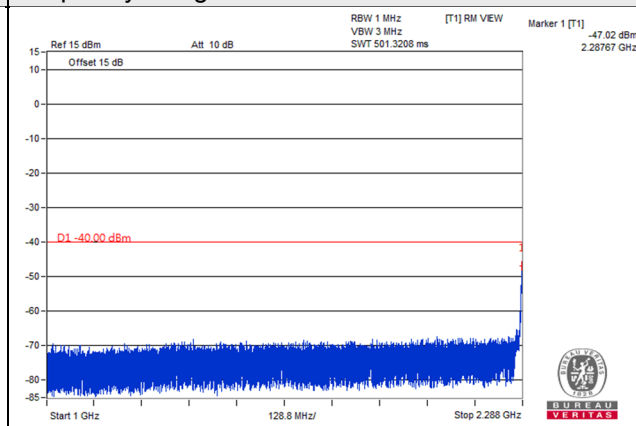

Channel Bandwidth: 10MHz

Channel 23230 (782.0MHz)

Frequency Range : 9kHz~1GHz

Frequency Range : 1GHz~1.559GHz

Frequency Range : 1.559GHz~1.61GHz

Frequency Range : 1.61GHz~8GHz

LTE Band 30

Channel Band width: 5MHz

Channel 27685 (2307.5MHz)

Frequency Range : 9kHz~1GHz

Frequency Range : 1GHz~2.288GHz

Frequency Range : 2.365GHz~24GHz

*The 9kHz signal over the limit is from Spectrum.

Channel Band width: 5MHz

Channel 27710 (2310.0MHz)

Frequency Range : 9kHz~1GHz

Frequency Range : 1GHz~2.288GHz

Frequency Range : 2.365GHz~24GHz

*The 9kHz signal over the limit is from Spectrum.

Channel Band width: 5MHz

Channel 27735 (2312.5MHz)

Frequency Range : 9kHz~1GHz

Frequency Range : 2.365GHz~24GHz

*The 9kHz signal over the limit is from Spectrum.

LTE Band 48, Channel Bandwidth 5MHz

Channel 55265 (3552.5MHz)

Channel 55990 (3625.0MHz)

1RB

1RB

1RB 24