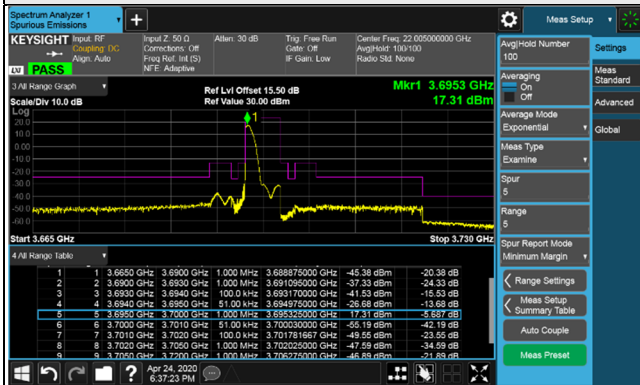

Frequency Range : 2.365GHz~24GHz

*The 9kHz signal over the limit is from Spectrum.

LTE Band 48, Channel Bandwidth 5MHz

Channel 55265 (3552.5MHz)

Channel 55990 (3625.0MHz)

1RB

1RB

1RB 24

1RB 24

Full RB

Full RB

LTE Band 48, Channel Bandwidth 5MHz
Channel 56715 (3697.5MHz)

1RB

1RB 24

Full RB

LTE Band 48, Channel Bandwidth 5MHz

Channel 55265 (3552.5MHz)

Frequency Range : 9kHz~1GHz

Frequency Range : 1GHz~3.5GHz

Frequency Range : 3.73GHz~26.5GHz

Frequency Range : 26.5GHz~40GHz

LTE Band 48, Channel Bandwidth 5MHz

Channel 55990 (3625.0MHz)