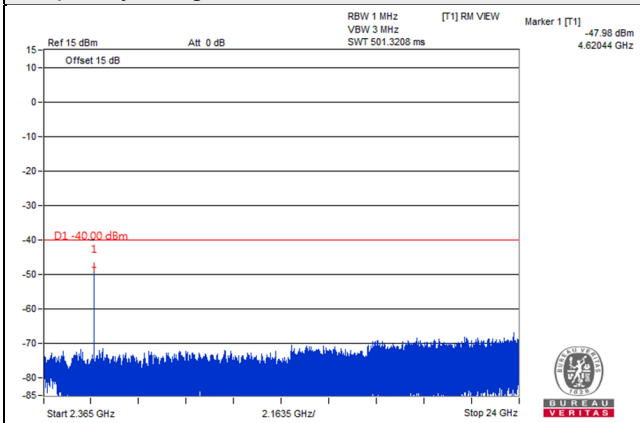

Channel 27685 (2307.5MHz)

Frequency Range : 9kHz~1GHz

Frequency Range : 1GHz~2.288GHz

Frequency Range : 2.365GHz~24GHz

*The 9kHz signal over the limit is from Spectrum.

Channel Band width: 5MHz

Channel 27710 (2310.0MHz)

Frequency Range : 9kHz~1GHz

Frequency Range : 1GHz~2.288GHz

Frequency Range : 2.365GHz~24GHz

*The 9kHz signal over the limit is from Spectrum.

Channel Band width: 5MHz

Channel 27735 (2312.5MHz)

Frequency Range : 9kHz~1GHz