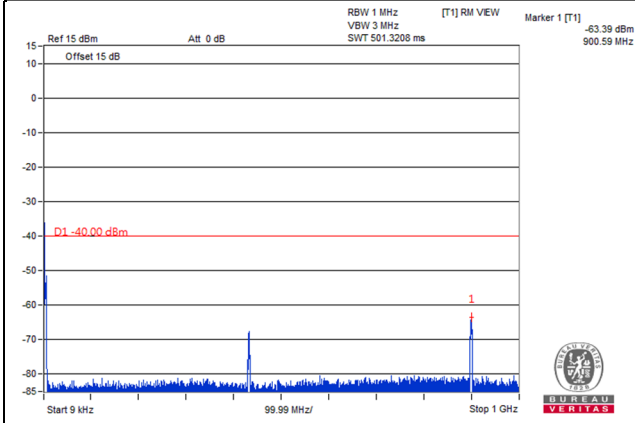

Frequency Range : 1GHz~2.288GHz

Frequency Range : 2.365GHz~24GHz

*The 9kHz signal over the limit is from Spectrum.

Channel Band width: 10MHz

Channel 27710 (2310.0MHz)

Frequency Range : 9kHz~1GHz

Frequency Range : 1GHz~2.288GHz

Frequency Range : 2.365GHz~24GHz

*The 9kHz signal over the limit is from Spectrum.

LTE Band 48, Channel Bandwidth 5MHz

Channel 55265 (3552.5MHz)

Channel 55990 (3625.0MHz)

1RB

1RB

1RB 24

1RB 24

Full RB

Full RB

LTE Band 48, Channel Bandwidth 5MHz
Channel 56715 (3697.5MHz)

1RB

1RB 24

Full RB

LTE Band 48, Channel Bandwidth 5MHz