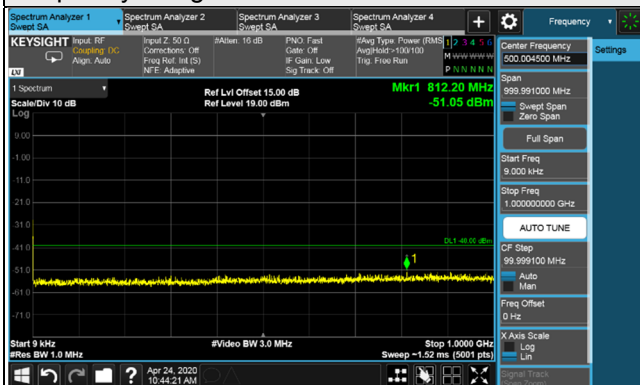

LTE Band 48, Channel Bandwidth 5MHz

Channel 55990 (3625.0MHz)

Frequency Range : 9kHz~1GHz