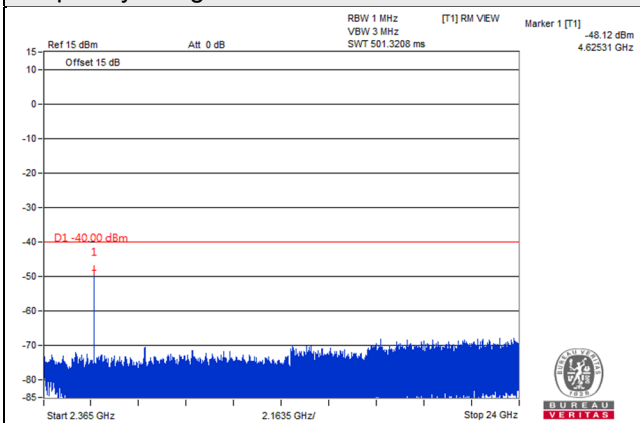

Channel 27685 (2307.5MHz)

Frequency Range : 9kHz~1GHz

Frequency Range : 1GHz~2.288GHz

Frequency Range : 2.365GHz~24GHz

*The 9kHz signal over the limit is from Spectrum.

Channel Band width: 5MHz

Channel 27710 (2310.0MHz)

Frequency Range : 9kHz~1GHz

Frequency Range : 1GHz~2.288GHz

Frequency Range : 2.365GHz~24GHz

*The 9kHz signal over the limit is from Spectrum.

Channel Band width: 5MHz

Channel 27735 (2312.5MHz)

Frequency Range : 9kHz~1GHz

Frequency Range : 1GHz~2.288GHz

Frequency Range : 2.365GHz~24GHz

*The 9kHz signal over the limit is from Spectrum.

Channel Band width: 10MHz

Channel 27710 (2310.0MHz)

Frequency Range : 9kHz~1GHz

Frequency Range : 1GHz~2.288GHz

Frequency Range : 2.365GHz~24GHz

*The 9kHz signal over the limit is from Spectrum.

LTE Band 48, Channel Bandwidth 5MHz

Channel 55265 (3552.5MHz)

Channel 55990 (3625.0MHz)

1RB

1RB

1RB 24