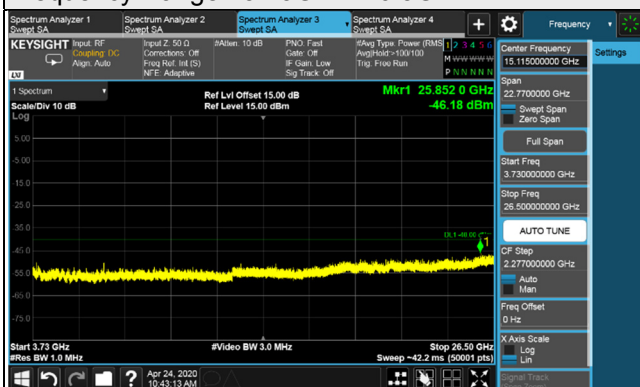

Channel 55265 (3552.5MHz)

Frequency Range : 9kHz~1GHz

Frequency Range : 1GHz~3.5GHz

Frequency Range : 3.73GHz~26.5GHz

Frequency Range : 26.5GHz~40GHz

LTE Band 48, Channel Bandwidth 5MHz

Channel 55990 (3625.0MHz)