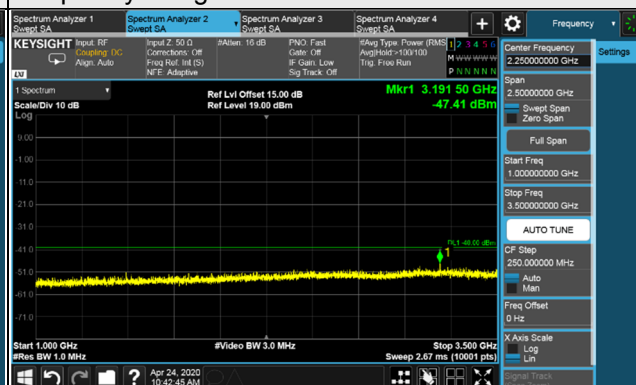

Frequency Range : 1GHz~3.5GHz