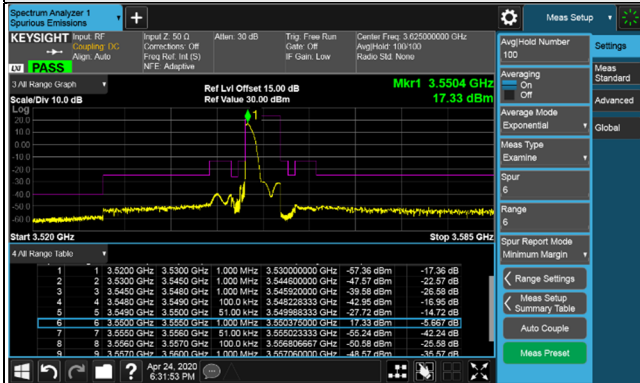

Frequency Range : 2.365GHz~24GHz

*The 9kHz signal over the limit is from Spectrum.

LTE Band 48, Channel Bandwidth 5MHz

Channel 55265 (3552.5MHz)

Channel 55990 (3625.0MHz)

1RB

1RB

1RB 24

1RB 24

Full RB

Full RB

LTE Band 48, Channel Bandwidth 5MHz
Channel 56715 (3697.5MHz)

1RB

1RB 24

Full RB

LTE Band 48, Channel Bandwidth 5MHz