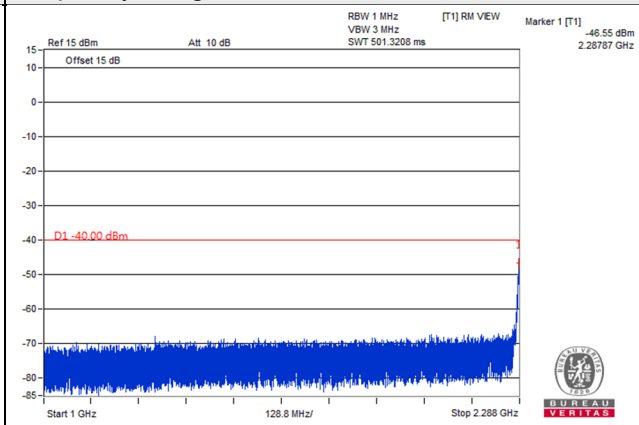

Channel Bandwidth: 10MHz

Channel 23230 (782.0MHz)

Frequency Range : 9kHz~1GHz

Frequency Range : 1GHz~1.559GHz

Frequency Range : 1.559GHz~1.61GHz

Frequency Range : 1.61GHz~8GHz

LTE Band 30

Channel Band width: 5MHz

Channel 27685 (2307.5MHz)

Frequency Range : 9kHz~1GHz

Frequency Range : 1GHz~2.288GHz

Frequency Range : 2.365GHz~24GHz

*The 9kHz signal over the limit is from Spectrum.

Channel Band width: 5MHz

Channel 27710 (2310.0MHz)