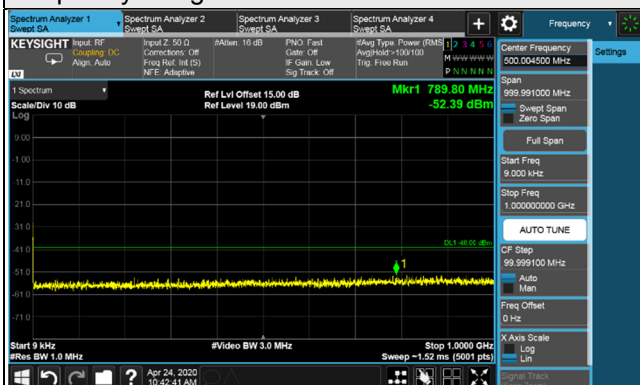

Frequency Range : 2.365GHz~24GHz

*The 9kHz signal over the limit is from Spectrum.

LTE Band 48, Channel Bandwidth 5MHz

Channel 55265 (3552.5MHz)

Channel 55990 (3625.0MHz)

1RB

1RB

1RB 24

1RB 24

Full RB

Full RB

LTE Band 48, Channel Bandwidth 5MHz
Channel 56715 (3697.5MHz)

1RB

1RB 24

Full RB

LTE Band 48, Channel Bandwidth 5MHz

Channel 55265 (3552.5MHz)

Frequency Range : 9kHz~1GHz

Frequency Range : 1GHz~3.5GHz

Frequency Range : 3.73GHz~26.5GHz

Frequency Range : 26.5GHz~40GHz

LTE Band 48, Channel Bandwidth 5MHz

Channel 55990 (3625.0MHz)