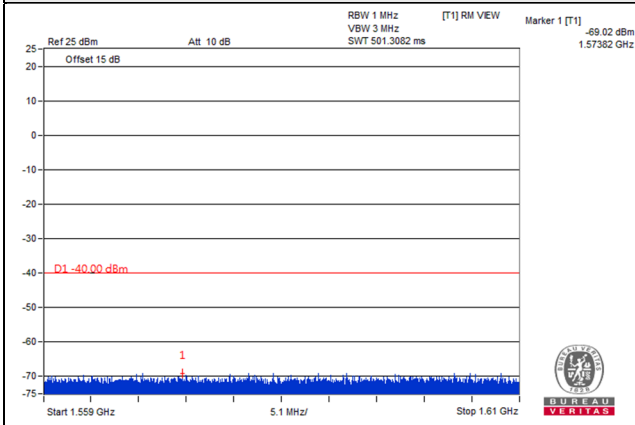

Channel Bandwidth: 10MHz

Channel 23230 (782.0MHz)

Frequency Range : 9kHz~1GHz

Frequency Range : 1GHz~1.559GHz

Frequency Range : 1.559GHz~1.61GHz

Frequency Range : 1.61GHz~8GHz

LTE Band 30

Channel Band width: 5MHz

Channel 27685 (2307.5MHz)

Frequency Range : 9kHz~1GHz

Frequency Range : 1GHz~2.288GHz

Frequency Range : 2.365GHz~24GHz

*The 9kHz signal over the limit is from Spectrum.

Channel Band width: 5MHz

Channel 27710 (2310.0MHz)

Frequency Range : 9kHz~1GHz

Frequency Range : 1GHz~2.288GHz

Frequency Range : 2.365GHz~24GHz

*The 9kHz signal over the limit is from Spectrum.

Channel Band width: 5MHz

Channel 27735 (2312.5MHz)

Frequency Range : 9kHz~1GHz

Frequency Range : 2.365GHz~24GHz

*The 9kHz signal over the limit is from Spectrum.

LTE Band 48, Channel Bandwidth 5MHz

Channel 55265 (3552.5MHz)

Channel 55990 (3625.0MHz)

1RB

1RB

1RB 24