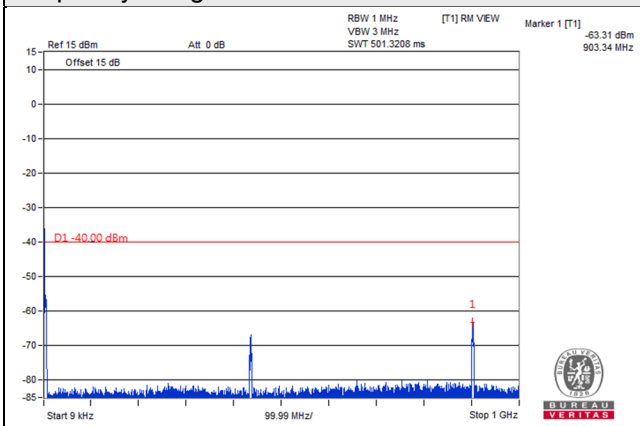

Channel 27685 (2307.5MHz)

Frequency Range : 9kHz~1GHz

Frequency Range : 1GHz~2.288GHz

Frequency Range : 2.365GHz~24GHz

*The 9kHz signal over the limit is from Spectrum.

Channel Band width: 5MHz

Channel 27710 (2310.0MHz)

Frequency Range : 9kHz~1GHz

Frequency Range : 1GHz~2.288GHz

Frequency Range : 2.365GHz~24GHz

*The 9kHz signal over the limit is from Spectrum.

Channel Band width: 5MHz

Channel 27735 (2312.5MHz)

Frequency Range : 9kHz~1GHz