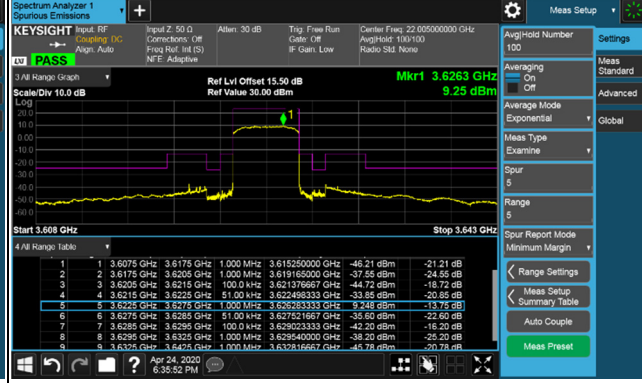

Frequency Range : 2.365GHz~24GHz

*The 9kHz signal over the limit is from Spectrum.

LTE Band 48, Channel Bandwidth 5MHz

Channel 55265 (3552.5MHz)

Channel 55990 (3625.0MHz)

1RB

1RB

1RB 24

1RB 24

Full RB

Full RB

LTE Band 48, Channel Bandwidth 5MHz
Channel 56715 (3697.5MHz)

1RB

1RB 24

Full RB

LTE Band 48, Channel Bandwidth 5MHz