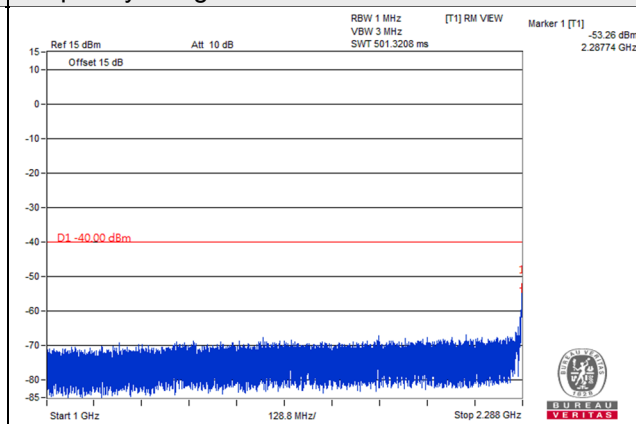

Channel 27685 (2307.5MHz)

Frequency Range : 9kHz~1GHz

Frequency Range : 1GHz~2.288GHz

Frequency Range : 2.365GHz~24GHz

*The 9kHz signal over the limit is from Spectrum.

Channel Band width: 5MHz

Channel 27710 (2310.0MHz)

Frequency Range : 9kHz~1GHz

Frequency Range : 1GHz~2.288GHz

Frequency Range : 2.365GHz~24GHz

*The 9kHz signal over the limit is from Spectrum.

Channel Band width: 5MHz

Channel 27735 (2312.5MHz)

Frequency Range : 9kHz~1GHz

Frequency Range : 1GHz~2.288GHz

Frequency Range : 2.365GHz~24GHz

*The 9kHz signal over the limit is from Spectrum.

Channel Band width: 10MHz

Channel 27710 (2310.0MHz)

Frequency Range : 9kHz~1GHz

Frequency Range : 1GHz~2.288GHz

Frequency Range : 2.365GHz~24GHz

*The 9kHz signal over the limit is from Spectrum.

LTE Band 48, Channel Bandwidth 5MHz

Channel 55265 (3552.5MHz)

Channel 55990 (3625.0MHz)

1RB

1RB

1RB 24