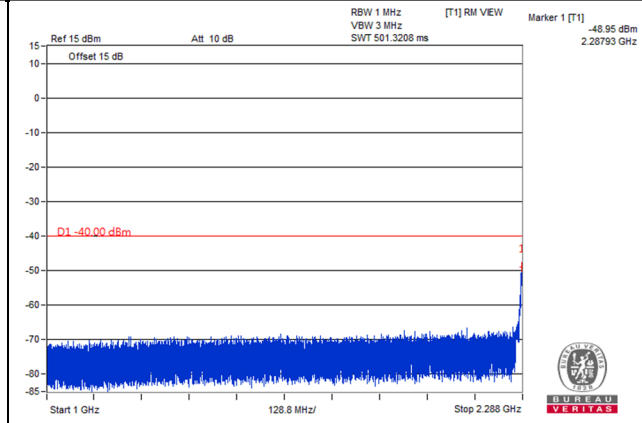

Frequency Range : 1GHz~2.288GHz

Frequency Range : 2.365GHz~24GHz

*The 9kHz signal over the limit is from Spectrum.

Channel Band width: 10MHz

Channel 27710 (2310.0MHz)

Frequency Range : 9kHz~1GHz

Frequency Range : 1GHz~2.288GHz

Frequency Range : 2.365GHz~24GHz

*The 9kHz signal over the limit is from Spectrum.

LTE Band 48, Channel Bandwidth 5MHz

Channel 55265 (3552.5MHz)

Channel 55990 (3625.0MHz)

1RB

1RB

1RB 24

1RB 24

Full RB

Full RB

LTE Band 48, Channel Bandwidth 5MHz
Channel 56715 (3697.5MHz)

1RB

1RB 24

Full RB

LTE Band 48, Channel Bandwidth 5MHz