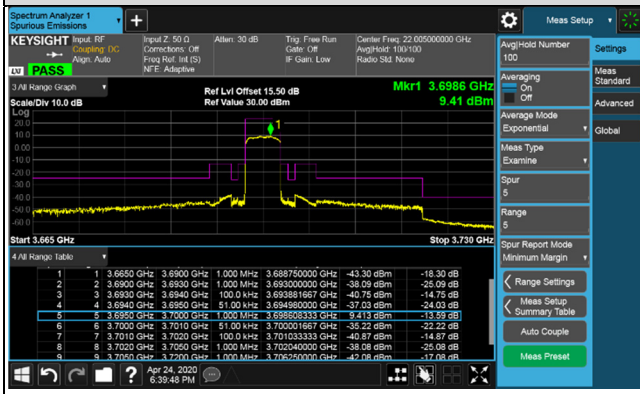

Frequency Range : 2.365GHz~24GHz

*The 9kHz signal over the limit is from Spectrum.

LTE Band 48, Channel Bandwidth 5MHz

Channel 55265 (3552.5MHz)

Channel 55990 (3625.0MHz)

1RB

1RB

1RB 24

1RB 24

Full RB

Full RB

LTE Band 48, Channel Bandwidth 5MHz
Channel 56715 (3697.5MHz)

1RB

1RB 24

Full RB

LTE Band 48, Channel Bandwidth 5MHz

Channel 55265 (3552.5MHz)

Frequency Range : 9kHz~1GHz

Frequency Range : 1GHz~3.5GHz

Frequency Range : 3.73GHz~26.5GHz

Frequency Range : 26.5GHz~40GHz

LTE Band 48, Channel Bandwidth 5MHz

Channel 55990 (3625.0MHz)