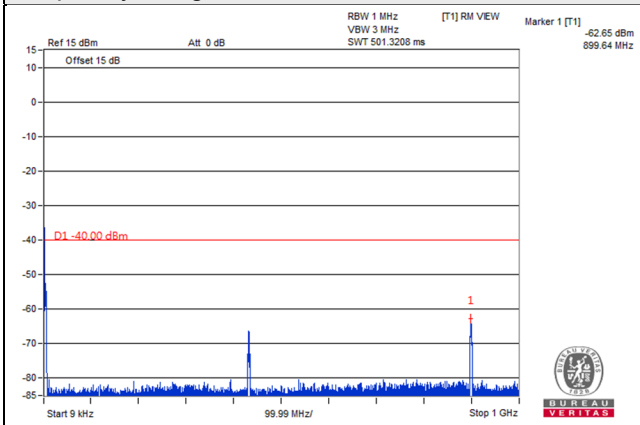

Channel Bandwidth: 10MHz

Channel 23230 (782.0MHz)

Frequency Range : 9kHz~1GHz

Frequency Range : 1GHz~1.559GHz

Frequency Range : 1.559GHz~1.61GHz

Frequency Range : 1.61GHz~8GHz

LTE Band 30

Channel Band width: 5MHz

Channel 27685 (2307.5MHz)

Frequency Range : 9kHz~1GHz

Frequency Range : 1GHz~2.288GHz

Frequency Range : 2.365GHz~24GHz

*The 9kHz signal over the limit is from Spectrum.

Channel Band width: 5MHz

Channel 27710 (2310.0MHz)