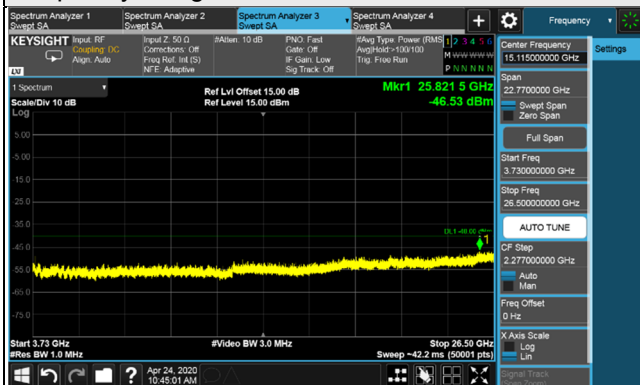

Frequency Range : 3.73GHz~26.5GHz