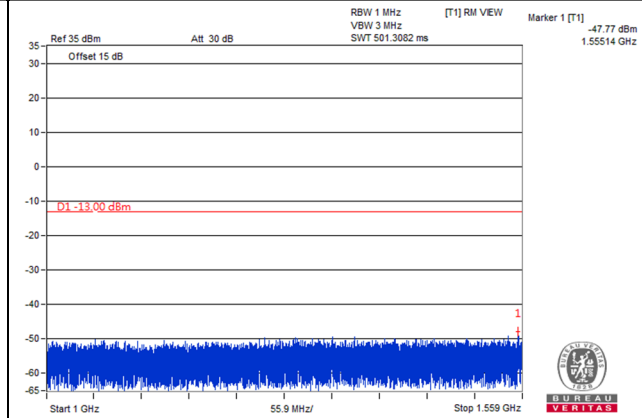

Channel Bandwidth: 10MHz

Channel 23230 (782.0MHz)

Frequency Range : 9kHz~1GHz

Frequency Range : 1GHz~1.559GHz

Frequency Range : 1.559GHz~1.61GHz

Frequency Range : 1.61GHz~8GHz

LTE Band 30

Channel Band width: 5MHz

Channel 27685 (2307.5MHz)

Frequency Range : 9kHz~1GHz

Frequency Range : 1GHz~2.288GHz

Frequency Range : 2.365GHz~24GHz

*The 9kHz signal over the limit is from Spectrum.

Channel Band width: 5MHz

Channel 27710 (2310.0MHz)

Frequency Range : 9kHz~1GHz

Frequency Range : 1GHz~2.288GHz

Frequency Range : 2.365GHz~24GHz

*The 9kHz signal over the limit is from Spectrum.

Channel Band width: 5MHz

Channel 27735 (2312.5MHz)

Frequency Range : 9kHz~1GHz

Frequency Range : 2.365GHz~24GHz

*The 9kHz signal over the limit is from Spectrum.

LTE Band 48, Channel Bandwidth 5MHz

Channel 55265 (3552.5MHz)

Channel 55990 (3625.0MHz)

1RB

1RB

1RB 24