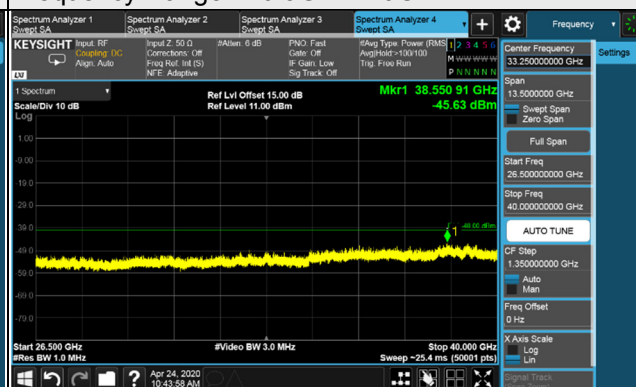

Channel 55265 (3552.5MHz)

Frequency Range : 9kHz~1GHz

Frequency Range : 1GHz~3.5GHz

Frequency Range : 3.73GHz~26.5GHz

Frequency Range : 26.5GHz~40GHz

LTE Band 48, Channel Bandwidth 5MHz

Channel 55990 (3625.0MHz)