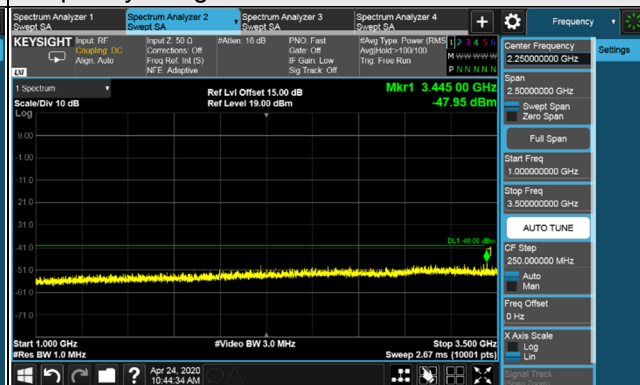

Frequency Range : 1GHz~3.5GHz