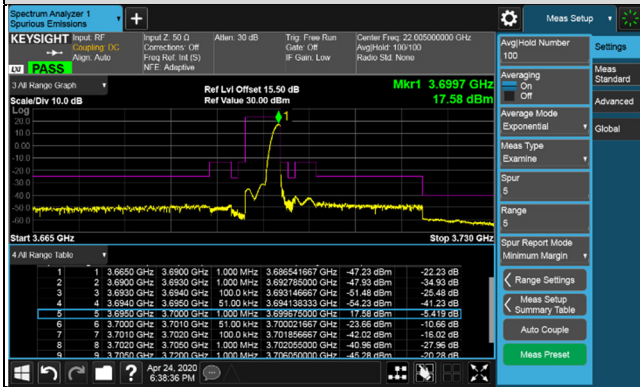

Frequency Range : 2.365GHz~24GHz

*The 9kHz signal over the limit is from Spectrum.

LTE Band 48, Channel Bandwidth 5MHz

Channel 55265 (3552.5MHz)

Channel 55990 (3625.0MHz)

1RB

1RB

1RB 24

1RB 24

Full RB

Full RB

LTE Band 48, Channel Bandwidth 5MHz
Channel 56715 (3697.5MHz)

1RB

1RB 24

Full RB

LTE Band 48, Channel Bandwidth 5MHz

Channel 55265 (3552.5MHz)

Frequency Range : 9kHz~1GHz

Frequency Range : 1GHz~3.5GHz

Frequency Range : 3.73GHz~26.5GHz

Frequency Range : 26.5GHz~40GHz

LTE Band 48, Channel Bandwidth 5MHz

Channel 55990 (3625.0MHz)