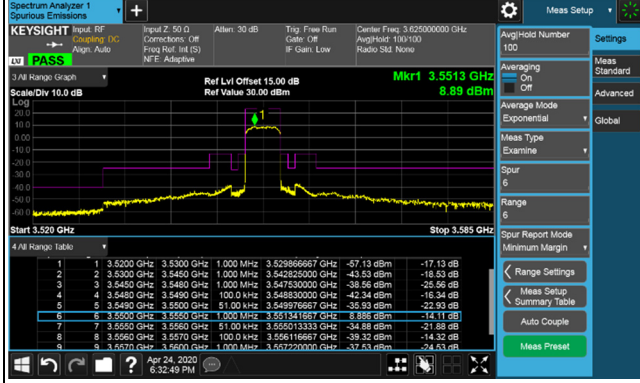

Frequency Range : 2.365GHz~24GHz

*The 9kHz signal over the limit is from Spectrum.

LTE Band 48, Channel Bandwidth 5MHz

Channel 55265 (3552.5MHz)

Channel 55990 (3625.0MHz)

1RB

1RB

1RB 24

1RB 24

Full RB

Full RB

LTE Band 48, Channel Bandwidth 5MHz
Channel 56715 (3697.5MHz)

1RB

1RB 24

Full RB

LTE Band 48, Channel Bandwidth 5MHz