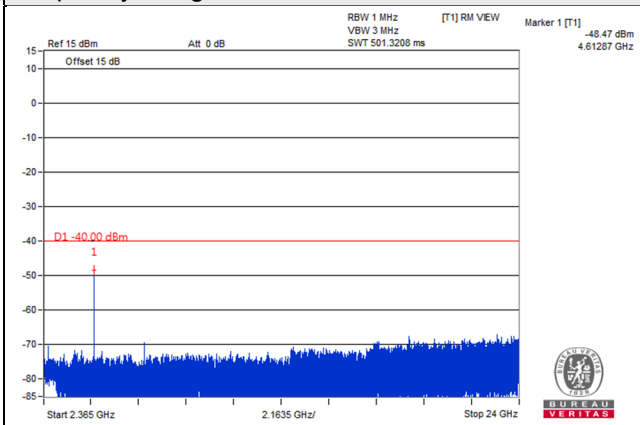

Channel Bandwidth: 10MHz

Channel 23230 (782.0MHz)

Frequency Range : 9kHz~1GHz

Frequency Range : 1GHz~1.559GHz

Frequency Range : 1.559GHz~1.61GHz

Frequency Range : 1.61GHz~8GHz

LTE Band 30

Channel Band width: 5MHz

Channel 27685 (2307.5MHz)

Frequency Range : 9kHz~1GHz

Frequency Range : 1GHz~2.288GHz

Frequency Range : 2.365GHz~24GHz

*The 9kHz signal over the limit is from Spectrum.

Channel Band width: 5MHz

Channel 27710 (2310.0MHz)

Frequency Range : 9kHz~1GHz

Frequency Range : 1GHz~2.288GHz

Frequency Range : 2.365GHz~24GHz

*The 9kHz signal over the limit is from Spectrum.

Channel Band width: 5MHz

Channel 27735 (2312.5MHz)

Frequency Range : 9kHz~1GHz