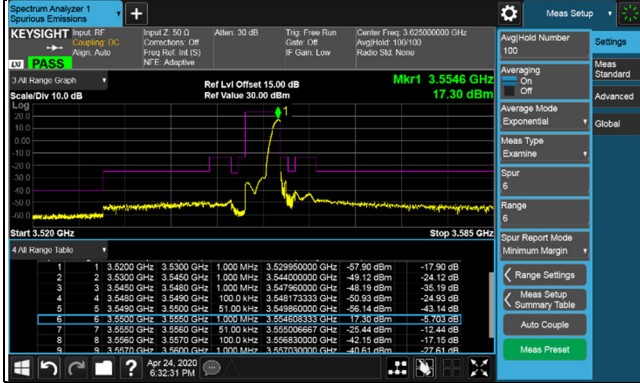

Frequency Range : 2.365GHz~24GHz

*The 9kHz signal over the limit is from Spectrum.

LTE Band 48, Channel Bandwidth 5MHz

Channel 55265 (3552.5MHz)

Channel 55990 (3625.0MHz)

1RB

1RB

1RB 24

1RB 24

Full RB

Full RB

LTE Band 48, Channel Bandwidth 5MHz
Channel 56715 (3697.5MHz)

1RB

1RB 24

Full RB

LTE Band 48, Channel Bandwidth 5MHz