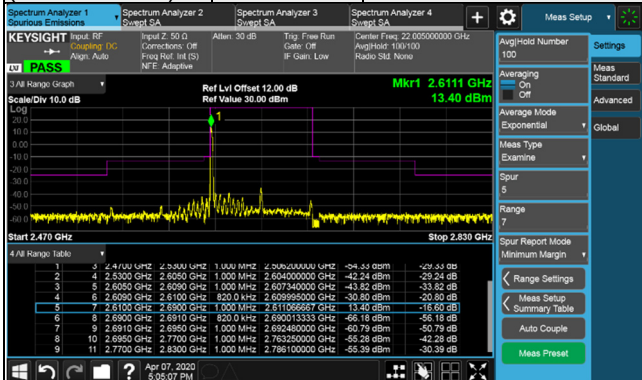

Channel Bandwidth: 60MHz

Channel 505200 (2526.00MHz) $\pi/2$ BPSK 1 RB / 0 RB Offset

Channel 518598 (2592.99MHz) $\pi/2$ BPSK 1 RB / 0 RB Offset

Channel 505200 (2526.00MHz) $\pi/2$ BPSK 1 RB / 161 RB Offset

Channel 518598 (2592.99MHz) $\pi/2$ BPSK 1 RB / 161 RB Offset

Channel 505200 (2526.00MHz) $\pi/2$ BPSK 162 RB / 0 RB Offset

Channel 518598 (2592.99MHz) $\pi/2$ BPSK 162 RB / 0 RB Offset

Channel Bandwidth: 60MHz

Channel 507204 (2536.02MHz) $\pi/2$ BPSK 217 RB / 0 RB Offset

Channel 518598 (2592.99MHz) $\pi/2$ BPSK 217 RB / 0 RB Offset

Channel Bandwidth: 80MHz

Channel 529998 (2649.99MHz) $\pi/2$ BPSK 1 RB / 0 RB Offset

Channel 529998 (2649.99MHz) $\pi/2$ BPSK 1 RB / 216 RB Offset

Channel 529998 (2649.99MHz) $\pi/2$ BPSK 217 RB / 0 RB Offset