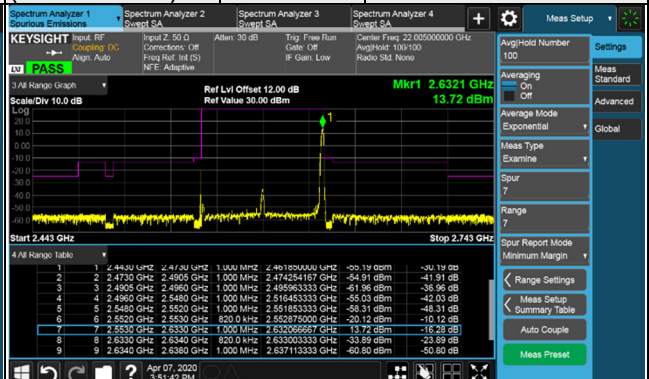

Channel 518598 (2592.99MHz) $\pi/2$ BPSK 1 RB / 161 RB Offset

Channel 505200 (2526.00MHz) $\pi/2$ BPSK 162 RB / 0 RB Offset

Channel 518598 (2592.99MHz) $\pi/2$ BPSK 162 RB / 0 RB Offset

Channel Bandwidth: 60MHz

Channel 531996 (2659.98MHz) $\pi/2$ BPSK 1 RB / 0 RB Offset

Channel 531996 (2659.98MHz) $\pi/2$ BPSK 1 RB / 161 RB Offset

Channel 531996 (2659.98MHz) $\pi/2$ BPSK 162 RB / 0 RB Offset

Channel Bandwidth: 80MHz

Channel 507204 (2536.02MHz) $\pi/2$ BPSK 1 RB / 0 RB Offset

Channel 518598 (2592.99MHz) $\pi/2$ BPSK 1 RB / 0 RB Offset

Channel 507204 (2536.02MHz) $\pi/2$ BPSK 1 RB / 216 RB Offset

Channel 518598 (2592.99MHz) $\pi/2$ BPSK 1 RB / 216 RB Offset

Channel 507204 (2536.02MHz) $\pi/2$ BPSK 217 RB / 0 RB Offset

Channel 518598 (2592.99MHz) $\pi/2$ BPSK 217 RB / 0 RB Offset

Channel Bandwidth: 80MHz

Channel 529998 (2649.99MHz) $\pi/2$ BPSK 1 RB / 0 RB Offset