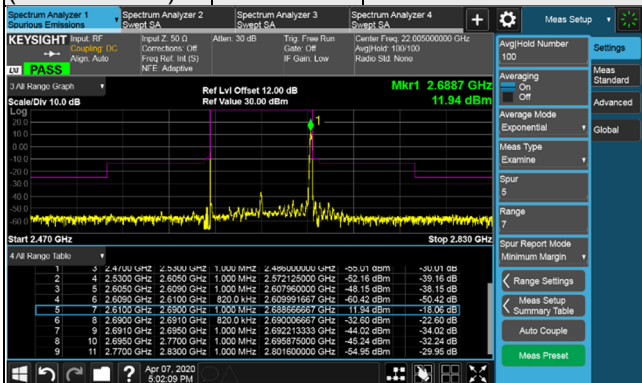

Channel 518598 (2592.99MHz) $\pi/2$ BPSK 1 RB / 161 RB Offset

Channel 505200 (2526.00MHz) $\pi/2$ BPSK 162 RB / 0 RB Offset

Channel 518598 (2592.99MHz) $\pi/2$ BPSK 162 RB / 0 RB Offset

Channel Bandwidth: 60MHz

Channel 507204 (2536.02MHz) $\pi/2$ BPSK 1 RB / 0 RB Offset

Channel 518598 (2592.99MHz) $\pi/2$ BPSK 1 RB / 0 RB Offset

Channel 507204 (2536.02MHz) $\pi/2$ BPSK 1 RB / 216 RB Offset

Channel 518598 (2592.99MHz) $\pi/2$ BPSK 1 RB / 216 RB Offset

Channel 507204 (2536.02MHz) $\pi/2$ BPSK 217 RB / 0 RB Offset

Channel 518598 (2592.99MHz) $\pi/2$ BPSK 217 RB / 0 RB Offset

Channel Bandwidth: 80MHz

Channel 529998 (2649.99MHz) $\pi/2$ BPSK 1 RB / 0 RB Offset

Channel 529998 (2649.99MHz) $\pi/2$ BPSK 1 RB / 216 RB Offset

Channel 529998 (2649.99MHz) $\pi/2$ BPSK 217 RB / 0 RB Offset