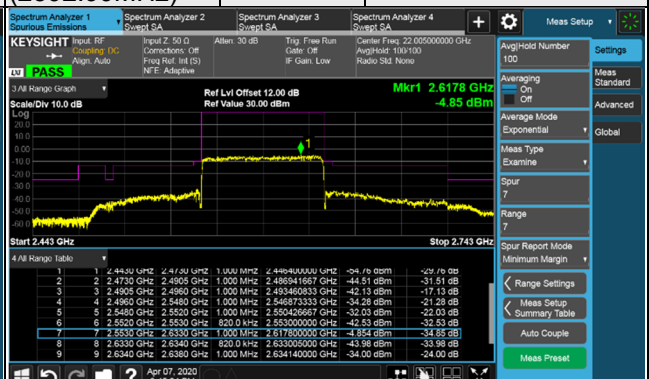

Channel 518598 (2592.99MHz) $\pi/2$ BPSK 1 RB / 161 RB Offset

Channel 505200 (2526.00MHz) $\pi/2$ BPSK 162 RB / 0 RB Offset

Channel 518598 (2592.99MHz) $\pi/2$ BPSK 162 RB / 0 RB Offset

Channel Bandwidth: 60MHz

Channel 531996 (2659.98MHz) $\pi/2$ BPSK 1 RB / 0 RB Offset

Channel 531996 (2659.98MHz) $\pi/2$ BPSK 1 RB / 161 RB Offset

Channel 531996 (2659.98MHz) $\pi/2$ BPSK 162 RB / 0 RB Offset

Channel Bandwidth: 80MHz

Channel 507204 (2536.02MHz) $\pi/2$ BPSK 1 RB / 0 RB Offset

Channel 518598 (2592.99MHz) $\pi/2$ BPSK 1 RB / 0 RB Offset

Channel 507204 (2536.02MHz) $\pi/2$ BPSK 1 RB / 216 RB Offset

Channel 518598 (2592.99MHz) $\pi/2$ BPSK 1 RB / 216 RB Offset

Channel 507204 (2536.02MHz) $\pi/2$ BPSK 217 RB / 0 RB Offset

Channel 518598 (2592.99MHz) $\pi/2$ BPSK 217 RB / 0 RB Offset

Channel Bandwidth: 80MHz

Channel 529998 (2649.99MHz) $\pi/2$ BPSK 1 RB / 0 RB Offset