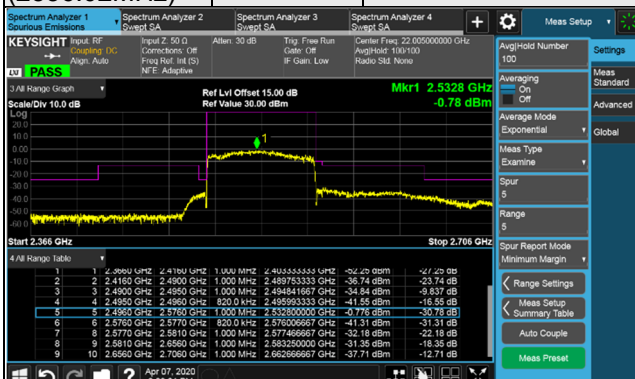

Channel 518598 (2592.99MHz) $\pi/2$ BPSK 1 RB / 161 RB Offset

Channel 505200 (2526.00MHz) $\pi/2$ BPSK 162 RB / 0 RB Offset

Channel 518598 (2592.99MHz) $\pi/2$ BPSK 162 RB / 0 RB Offset

Channel Bandwidth: 60MHz

Channel 531996 (2659.98MHz) $\pi/2$ BPSK 1 RB / 0 RB Offset

Channel 531996 (2659.98MHz) $\pi/2$ BPSK 1 RB / 161 RB Offset

Channel 531996 (2659.98MHz) $\pi/2$ BPSK 162 RB / 0 RB Offset

Channel Bandwidth: 80MHz

Channel 507204 (2536.02MHz) $\pi/2$ BPSK 1 RB / 0 RB Offset

Channel 518598 (2592.99MHz) $\pi/2$ BPSK 1 RB / 0 RB Offset

Channel 507204 (2536.02MHz) $\pi/2$ BPSK 1 RB / 216 RB Offset

Channel 518598 (2592.99MHz) $\pi/2$ BPSK 1 RB / 216 RB Offset

Channel 507204 (2536.02MHz) $\pi/2$ BPSK 217 RB / 0 RB Offset

Channel 518598 (2592.99MHz) $\pi/2$ BPSK 217 RB / 0 RB Offset

Channel Bandwidth: 80MHz

Channel 529998 (2649.99MHz) $\pi/2$ BPSK 1 RB / 0 RB Offset