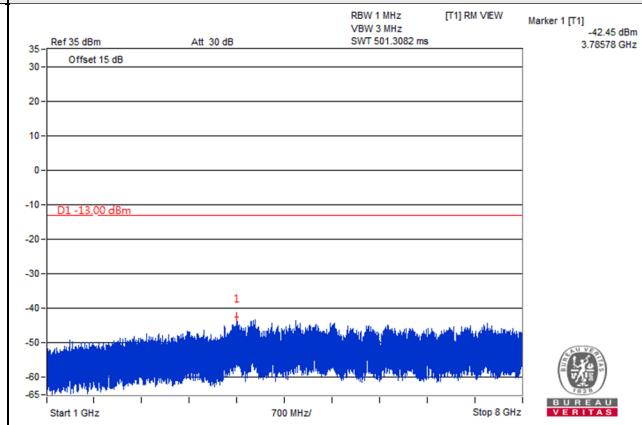

Frequency Range : 1GHz~8GHz