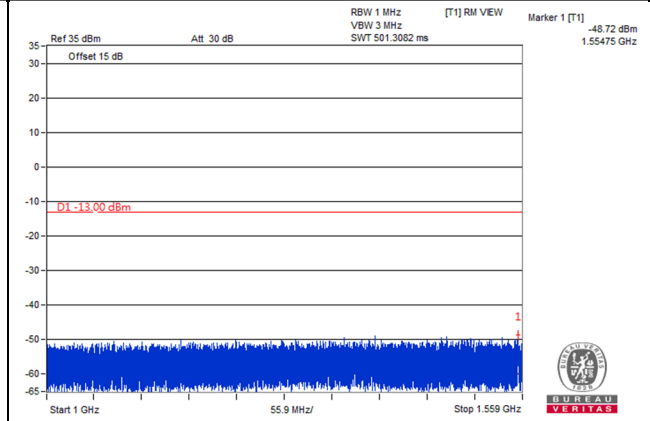

Frequency Range : 1GHz~1.559GHz