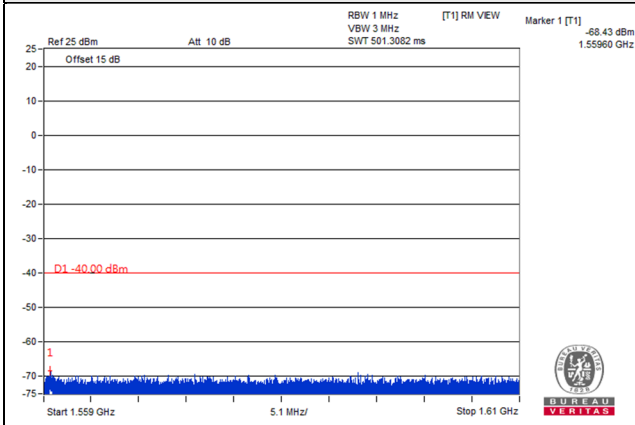

Frequency Range : 1.61GHz~8GHz

Channel Bandwidth: 10MHz

Channel 23230 (782.0MHz)

Frequency Range : 9kHz~1GHz

Frequency Range : 1GHz~1.559GHz

Frequency Range : 1.559GHz~1.61GHz

Frequency Range : 1.61GHz~8GHz

LTE Band 30

Channel Band width: 5MHz

Channel 27685 (2307.5MHz)

Frequency Range : 9kHz~1GHz

Frequency Range : 1GHz~2.288GHz

Frequency Range : 2.337GHz~24GHz

*The 9kHz signal over the limit is from Spectrum.

Channel Band width: 5MHz