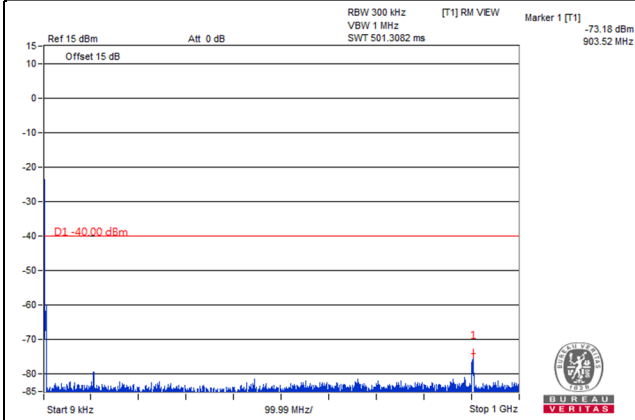

LTE Band 30

Channel Band width: 5MHz

Channel 27685 (2307.5MHz)

Frequency Range : 9kHz~1GHz

Frequency Range : 1GHz~2.288GHz

Frequency Range : 2.337GHz~24GHz

*The 9kHz signal over the limit is from Spectrum.

Channel Band width: 5MHz

Channel 27710 (2310.0MHz)

Frequency Range : 9kHz~1GHz

Frequency Range : 1GHz~2.288GHz

Frequency Range : 2.337GHz~24GHz

*The 9kHz signal over the limit is from Spectrum.

Channel Band width: 5MHz

Channel 27735 (2312.5MHz)