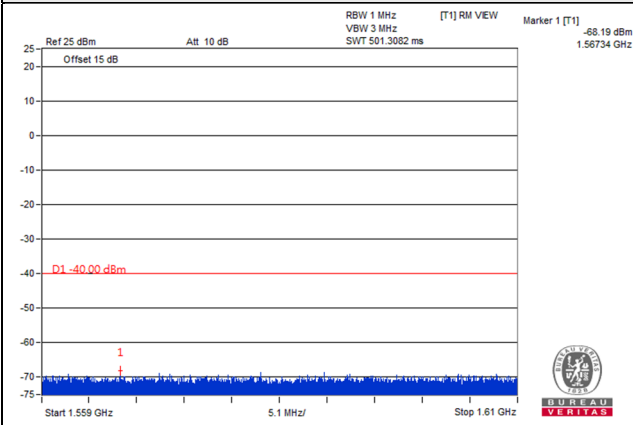

Frequency Range : 1.559GHz~1.61GHz