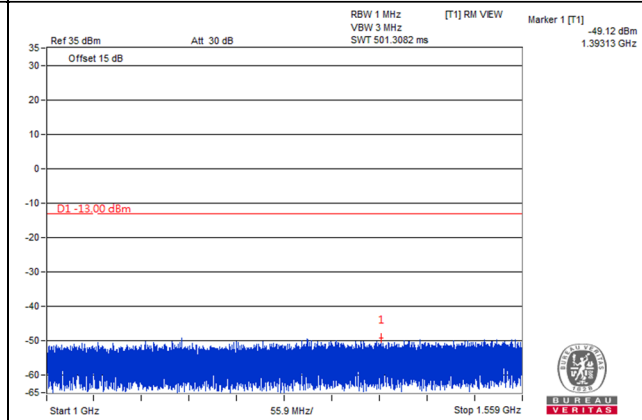

Frequency Range : 1.559GHz~1.61GHz

Frequency Range : 1.61GHz~8GHz

Channel Bandwidth: 5MHz

Channel 23255 (784.5MHz)

Frequency Range : 9kHz~1GHz

Frequency Range : 1GHz~1.559GHz

Frequency Range : 1.559GHz~1.61GHz

LTE Band 30

Channel Band width: 5MHz

Channel 27685 (2307.5MHz)

Frequency Range : 9kHz~1GHz

Frequency Range : 1GHz~2.288GHz

Frequency Range : 2.337GHz~24GHz

*The 9kHz signal over the limit is from Spectrum.

Channel Band width: 5MHz