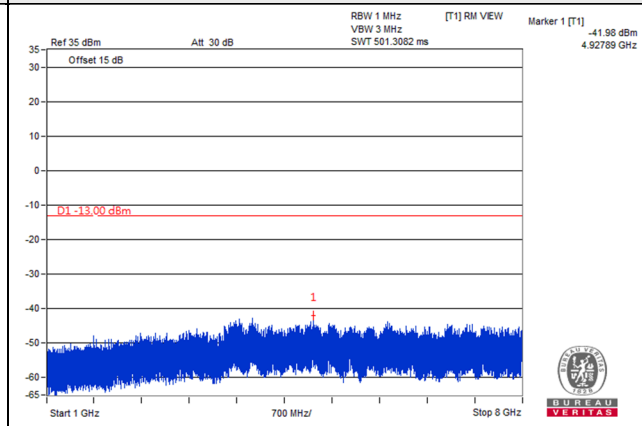

Frequency Range : 9kHz~1GHz

Frequency Range : 1GHz~9GHz

*The 9kHz signal over the limit is from Spectrum.

LTE Band 12

Channel Band width: 1.4MHz

Channel 23017 (699.7MHz)

Frequency Range : 9kHz~1GHz

Frequency Range : 1GHz~8GHz

Channel 23095 (707.5MHz)

Frequency Range : 9kHz~1GHz

Frequency Range : 1GHz~8GHz

Channel 23173 (715.3MHz)

Frequency Range : 9kHz~1GHz

Frequency Range : 1GHz~8GHz

Channel Band width: 3MHz

Channel 23025 (700.5MHz)