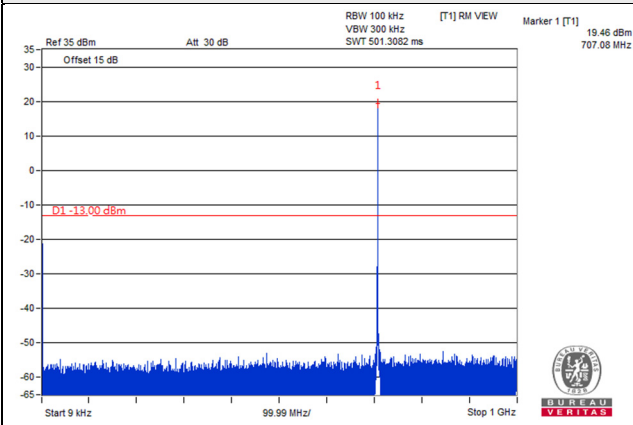

LTE Band 5, Channel Bandwidth 10MHz

Channel 20450 (829.0MHz)

Frequency Range : 9kHz~1GHz

Frequency Range : 1GHz~9GHz

Channel 20525 (836.5MHz)

Frequency Range : 9kHz~1GHz

Frequency Range : 1GHz~9GHz

Channel 20600 (844.0MHz)

Frequency Range : 9kHz~1GHz

Frequency Range : 1GHz~9GHz

*The 9kHz signal over the limit is from Spectrum.

LTE Band 12

Channel Band width: 1.4MHz

Channel 23017 (699.7MHz)

Frequency Range : 9kHz~1GHz

Frequency Range : 1GHz~8GHz

Channel 23095 (707.5MHz)

Frequency Range : 9kHz~1GHz

Frequency Range : 1GHz~8GHz

Channel 23173 (715.3MHz)

Frequency Range : 9kHz~1GHz

Frequency Range : 1GHz~8GHz

Channel Band width: 3MHz

Channel 23025 (700.5MHz)