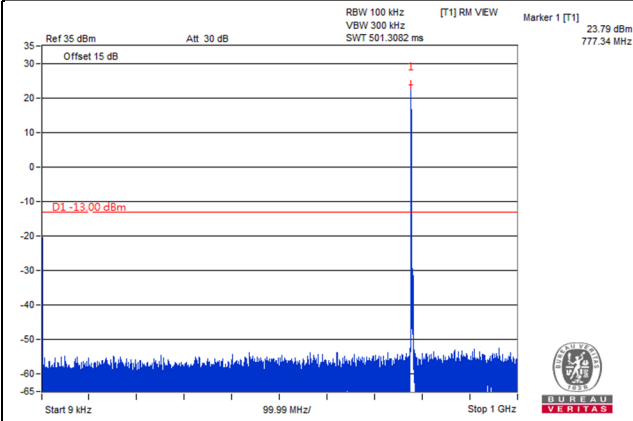

Frequency Range : 1GHz~8GHz

Channel 23130 (711MHz)

Frequency Range : 9kHz~1GHz

Frequency Range : 1GHz~8GHz

LTE Band 13

Channel Bandwidth: 5MHz

Channel 23205 (779.5MHz)

Frequency Range : 9kHz~1GHz