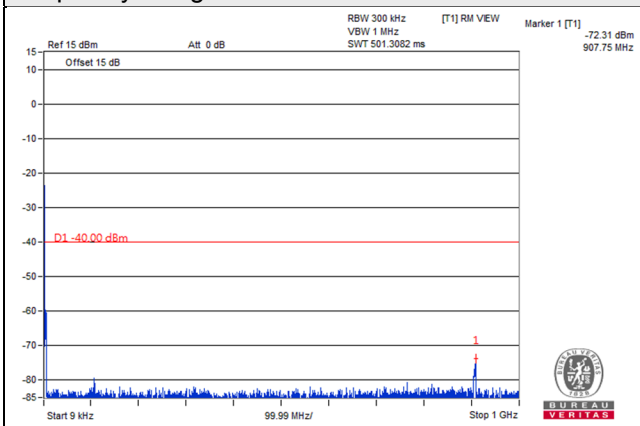

LTE Band 30

Channel Band width: 5MHz

Channel 27685 (2307.5MHz)

Frequency Range : 9kHz~1GHz

Frequency Range : 1GHz~2.288GHz

Frequency Range : 2.337GHz~24GHz

*The 9kHz signal over the limit is from Spectrum.

Channel Band width: 5MHz

Channel 27710 (2310.0MHz)

Frequency Range : 9kHz~1GHz

Frequency Range : 1GHz~2.288GHz

Frequency Range : 2.337GHz~24GHz

*The 9kHz signal over the limit is from Spectrum.

Channel Band width: 5MHz

Channel 27735 (2312.5MHz)

Frequency Range : 9kHz~1GHz

Frequency Range : 1GHz~2.288GHz

Frequency Range : 2.337GHz~24GHz

*The 9kHz signal over the limit is from Spectrum.

Channel Band width: 10MHz

Channel 27710 (2310.0MHz)

Frequency Range : 9kHz~1GHz