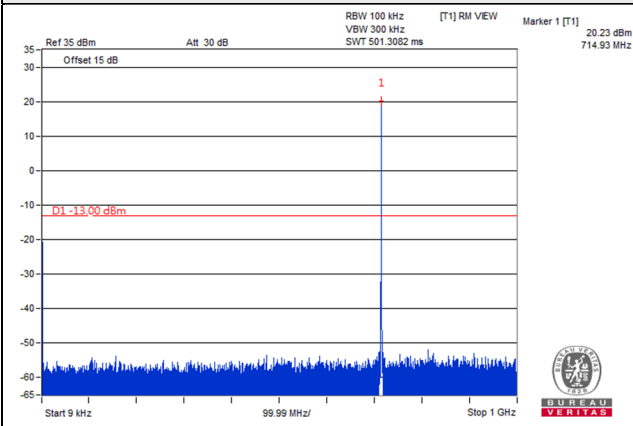

Frequency Range : 9kHz~1GHz

Frequency Range : 1GHz~9GHz

*The 9kHz signal over the limit is from Spectrum.

LTE Band 12

Channel Band width: 1.4MHz

Channel 23017 (699.7MHz)

Frequency Range : 9kHz~1GHz

Frequency Range : 1GHz~8GHz

Channel 23095 (707.5MHz)

Frequency Range : 9kHz~1GHz

Frequency Range : 1GHz~8GHz

Channel 23173 (715.3MHz)

Frequency Range : 9kHz~1GHz

Frequency Range : 1GHz~8GHz

Channel Band width: 3MHz

Channel 23025 (700.5MHz)