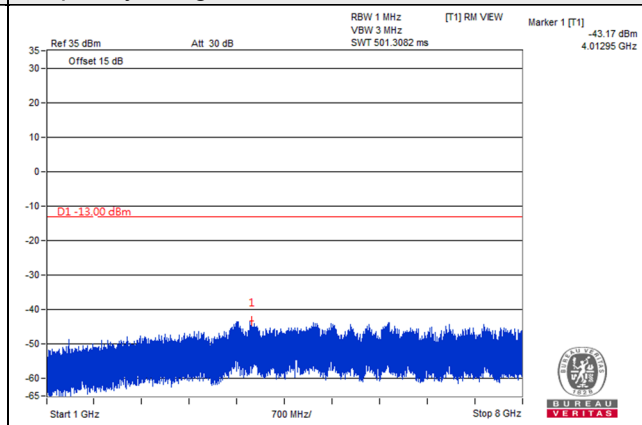

Frequency Range : 1GHz~8GHz