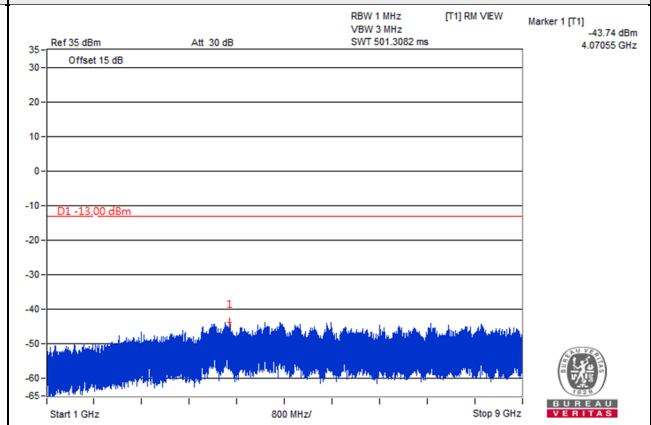

LTE Band 5, Channel Bandwidth 10MHz

Channel 20450 (829.0MHz)

Frequency Range : 9kHz~1GHz

Frequency Range : 1GHz~9GHz

Channel 20525 (836.5MHz)

Frequency Range : 9kHz~1GHz

Frequency Range : 1GHz~9GHz

Channel 20600 (844.0MHz)

Frequency Range : 9kHz~1GHz

Frequency Range : 1GHz~9GHz

*The 9kHz signal over the limit is from Spectrum.

LTE Band 12

Channel Band width: 1.4MHz

Channel 23017 (699.7MHz)

Frequency Range : 9kHz~1GHz

Frequency Range : 1GHz~8GHz