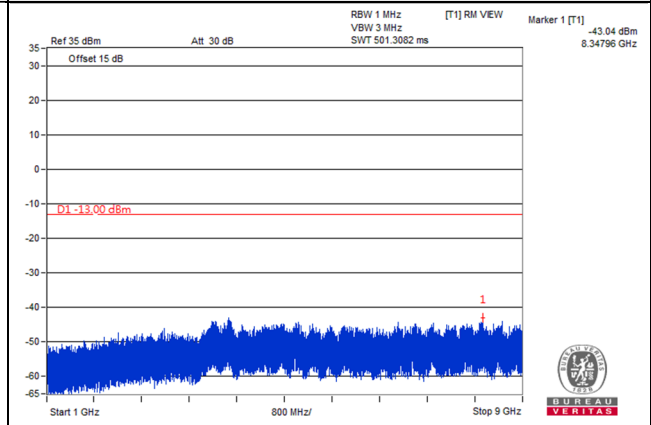

LTE Band 5, Channel Bandwidth 10MHz

Channel 20450 (829.0MHz)

Frequency Range : 9kHz~1GHz

Frequency Range : 1GHz~9GHz

Channel 20525 (836.5MHz)

Frequency Range : 9kHz~1GHz

Frequency Range : 1GHz~9GHz

Channel 20600 (844.0MHz)

Frequency Range : 9kHz~1GHz

Frequency Range : 1GHz~9GHz

*The 9kHz signal over the limit is from Spectrum.

LTE Band 12

Channel Band width: 1.4MHz

Channel 23017 (699.7MHz)

Frequency Range : 9kHz~1GHz

Frequency Range : 1GHz~8GHz