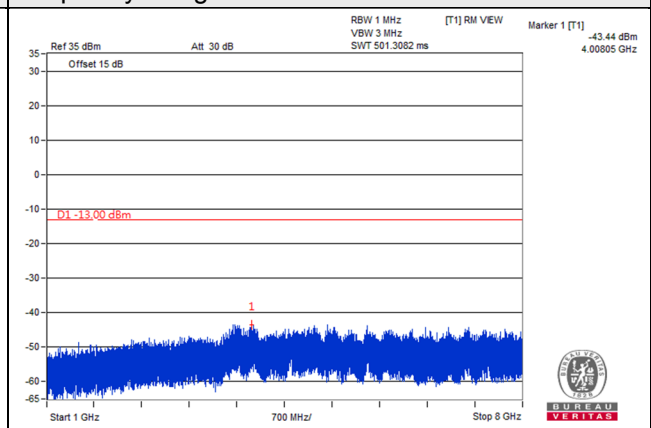

Frequency Range : 1GHz~8GHz

Channel 23130 (711MHz)

Frequency Range : 9kHz~1GHz

Frequency Range : 1GHz~8GHz

LTE Band 13

Channel Bandwidth: 5MHz

Channel 23205 (779.5MHz)

Frequency Range : 9kHz~1GHz