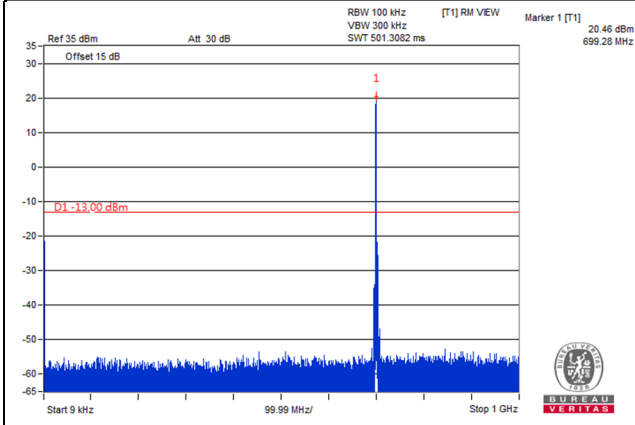

Frequency Range : 9kHz~1GHz

Frequency Range : 1GHz~8GHz

Channel 23095 (707.5MHz)

Frequency Range : 9kHz~1GHz

Frequency Range : 1GHz~8GHz

Channel 23165 (714.5MHz)

Frequency Range : 9kHz~1GHz

Frequency Range : 1GHz~8GHz

Channel Band width: 5MHz

Channel 23035 (701.5MHz)

Frequency Range : 9kHz~1GHz

Frequency Range : 1GHz~8GHz

Channel 23095 (707.5MHz)

Frequency Range : 9kHz~1GHz

Frequency Range : 1GHz~8GHz

Channel 23155 (713.5MHz)