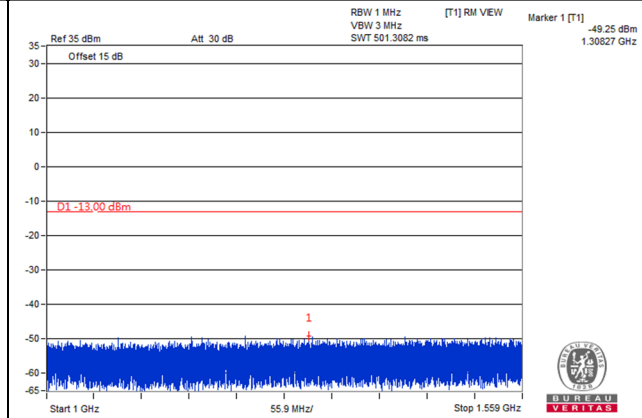

Frequency Range : 1.61GHz~8GHz

Channel Bandwidth: 10MHz

Channel 23230 (782.0MHz)

Frequency Range : 9kHz~1GHz

Frequency Range : 1GHz~1.559GHz

Frequency Range : 1.559GHz~1.61GHz

Frequency Range : 1.61GHz~8GHz

LTE Band 30

Channel Band width: 5MHz

Channel 27685 (2307.5MHz)

Frequency Range : 9kHz~1GHz

Frequency Range : 1GHz~2.288GHz

Frequency Range : 2.337GHz~24GHz

*The 9kHz signal over the limit is from Spectrum.

Channel Band width: 5MHz