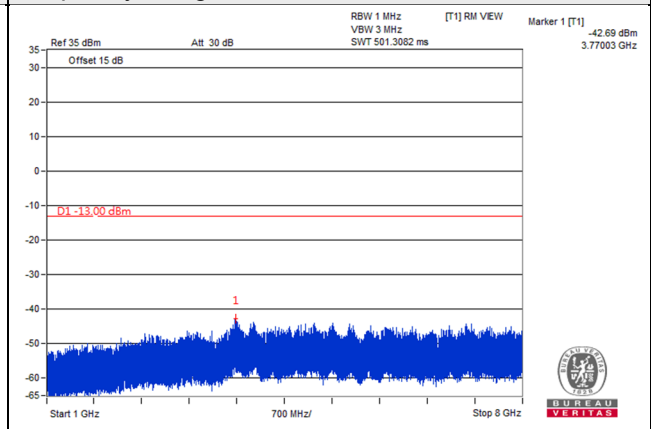

Frequency Range : 1GHz~8GHz