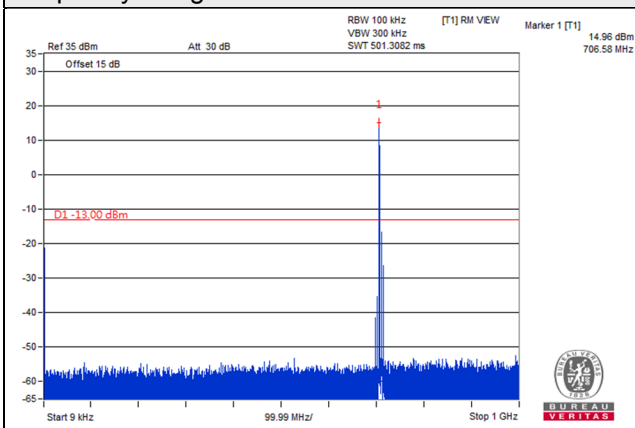

Frequency Range : 9kHz~1GHz

Frequency Range : 1GHz~8GHz

Channel Band width: 10MHz

Channel 23060 (704MHz)

Frequency Range : 9kHz~1GHz

Frequency Range : 1GHz~8GHz

Channel 23095 (707.5MHz)

Frequency Range : 9kHz~1GHz

Frequency Range : 1GHz~8GHz

Channel 23130 (711MHz)

Frequency Range : 9kHz~1GHz

Frequency Range : 1GHz~8GHz

LTE Band 13

Channel Bandwidth: 5MHz

Channel 23205 (779.5MHz)

Frequency Range : 9kHz~1GHz