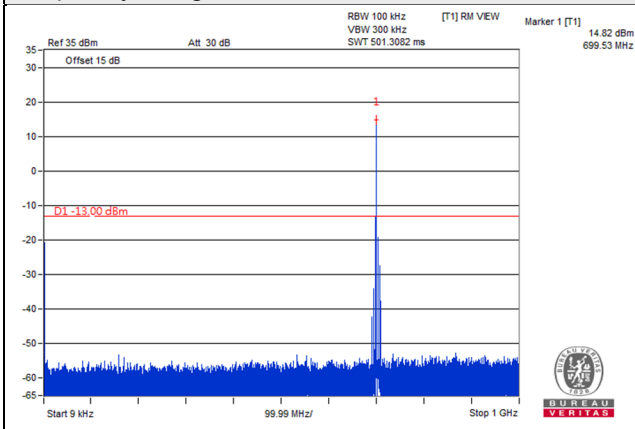

Frequency Range : 9kHz~1GHz

Frequency Range : 1GHz~8GHz

Channel Band width: 10MHz

Channel 23060 (704MHz)

Frequency Range : 9kHz~1GHz

Frequency Range : 1GHz~8GHz

Channel 23095 (707.5MHz)

Frequency Range : 9kHz~1GHz

Frequency Range : 1GHz~8GHz

Channel 23130 (711MHz)

Frequency Range : 9kHz~1GHz

Frequency Range : 1GHz~8GHz

LTE Band 13

Channel Bandwidth: 5MHz

Channel 23205 (779.5MHz)

Frequency Range : 9kHz~1GHz