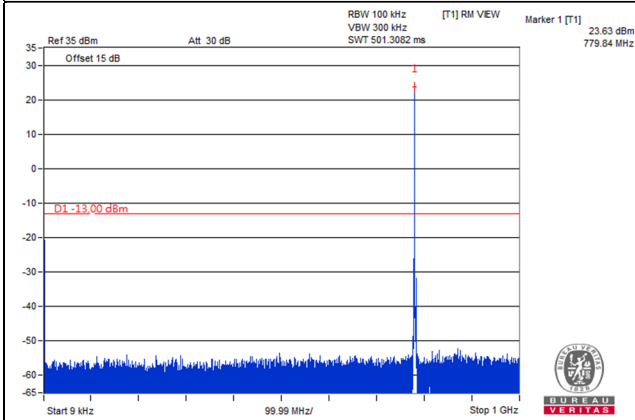

Frequency Range : 1GHz~1.559GHz

Frequency Range : 1.559GHz~1.61GHz

Frequency Range : 1.61GHz~8GHz

Channel Bandwidth: 5MHz

Channel 23230 (782.0MHz)

Frequency Range : 9kHz~1GHz

Frequency Range : 1GHz~1.559GHz