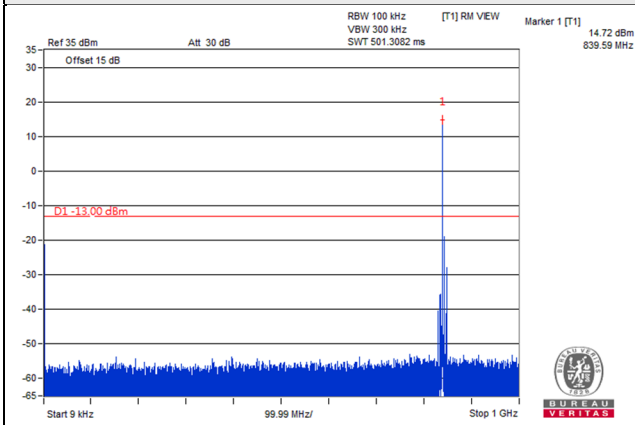

LTE Band 5, Channel Bandwidth 10MHz

Channel 20450 (829.0MHz)

Frequency Range : 9kHz~1GHz

Frequency Range : 1GHz~9GHz

Channel 20525 (836.5MHz)

Frequency Range : 9kHz~1GHz

Frequency Range : 1GHz~9GHz

Channel 20600 (844.0MHz)

Frequency Range : 9kHz~1GHz

Frequency Range : 1GHz~9GHz

*The 9kHz signal over the limit is from Spectrum.

LTE Band 12

Channel Band width: 1.4MHz

Channel 23017 (699.7MHz)

Frequency Range : 9kHz~1GHz

Frequency Range : 1GHz~8GHz