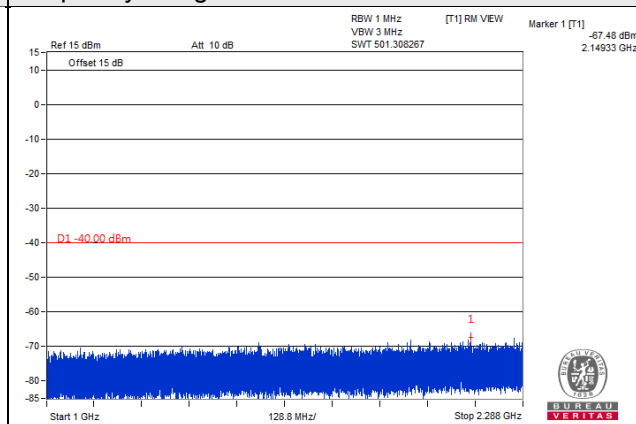

LTE Band 30

Channel Band width: 5MHz

Channel 27685 (2307.5MHz)

Frequency Range : 9kHz~1GHz

Frequency Range : 1GHz~2.288GHz

Frequency Range : 2.337GHz~24GHz

*The 9kHz signal over the limit is from Spectrum.

Channel Band width: 5MHz

Channel 27710 (2310.0MHz)

Frequency Range : 9kHz~1GHz

Frequency Range : 1GHz~2.288GHz

Frequency Range : 2.337GHz~24GHz

*The 9kHz signal over the limit is from Spectrum.

Channel Band width: 5MHz

Channel 27735 (2312.5MHz)

Frequency Range : 9kHz~1GHz

Frequency Range : 1GHz~2.288GHz

Frequency Range : 2.337GHz~24GHz

*The 9kHz signal over the limit is from Spectrum.

Channel Band width: 10MHz

Channel 27710 (2310.0MHz)

Frequency Range : 9kHz~1GHz

Frequency Range : 1GHz~2.288GHz

Frequency Range : 2.337GHz~24GHz

*The 9kHz signal over the limit is from Spectrum.