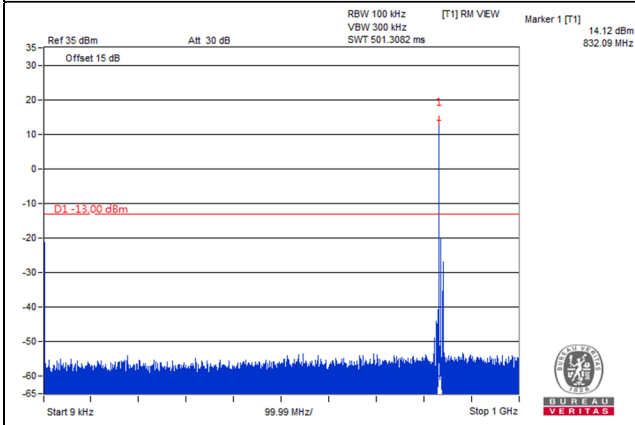

LTE Band 5, Channel Bandwidth 10MHz

Channel 20450 (829.0MHz)

Frequency Range : 9kHz~1GHz

Frequency Range : 1GHz~9GHz

Channel 20525 (836.5MHz)

Frequency Range : 9kHz~1GHz

Frequency Range : 1GHz~9GHz

Channel 20600 (844.0MHz)

Frequency Range : 9kHz~1GHz

Frequency Range : 1GHz~9GHz

*The 9kHz signal over the limit is from Spectrum.

LTE Band 12

Channel Band width: 1.4MHz

Channel 23017 (699.7MHz)

Frequency Range : 9kHz~1GHz

Frequency Range : 1GHz~8GHz