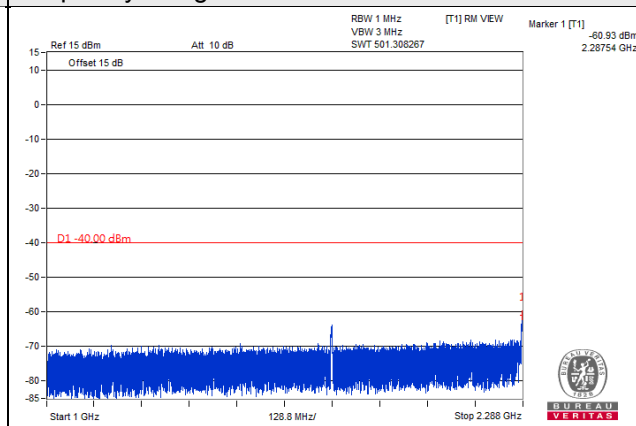

LTE Band 30

Channel Band width: 5MHz

Channel 27685 (2307.5MHz)

Frequency Range : 9kHz~1GHz

Frequency Range : 1GHz~2.288GHz

Frequency Range : 2.337GHz~24GHz

*The 9kHz signal over the limit is from Spectrum.

Channel Band width: 5MHz

Channel 27710 (2310.0MHz)

Frequency Range : 9kHz~1GHz

Frequency Range : 1GHz~2.288GHz

Frequency Range : 2.337GHz~24GHz

*The 9kHz signal over the limit is from Spectrum.

Channel Band width: 5MHz

Channel 27735 (2312.5MHz)

Frequency Range : 9kHz~1GHz

Frequency Range : 1GHz~2.288GHz

Frequency Range : 2.337GHz~24GHz

*The 9kHz signal over the limit is from Spectrum.

Channel Band width: 10MHz

Channel 27710 (2310.0MHz)

Frequency Range : 9kHz~1GHz

Frequency Range : 1GHz~2.288GHz

Frequency Range : 2.337GHz~24GHz

*The 9kHz signal over the limit is from Spectrum.