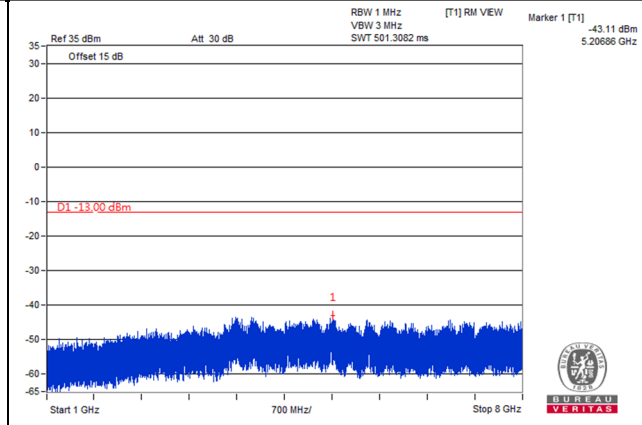

Frequency Range : 1GHz~8GHz