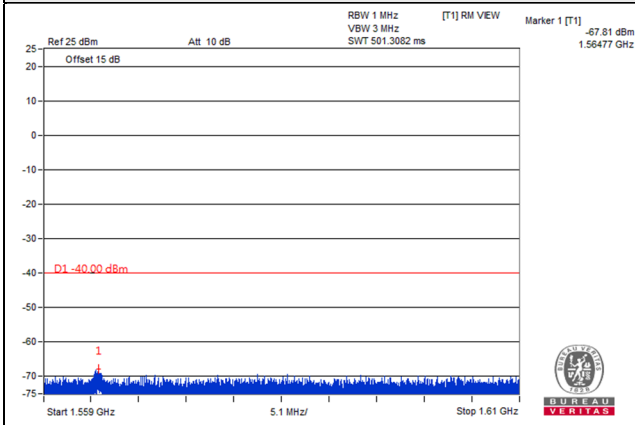

Frequency Range : 1.559GHz~1.61GHz

Frequency Range : 1.61GHz~8GHz

Channel Bandwidth: 5MHz

Channel 23255 (784.5MHz)

Frequency Range : 9kHz~1GHz

Frequency Range : 1GHz~1.559GHz

Frequency Range : 1.559GHz~1.61GHz

LTE Band 30

Channel Band width: 5MHz

Channel 27685 (2307.5MHz)

Frequency Range : 9kHz~1GHz

Frequency Range : 1GHz~2.288GHz

Frequency Range : 2.337GHz~24GHz

*The 9kHz signal over the limit is from Spectrum.

Channel Band width: 5MHz