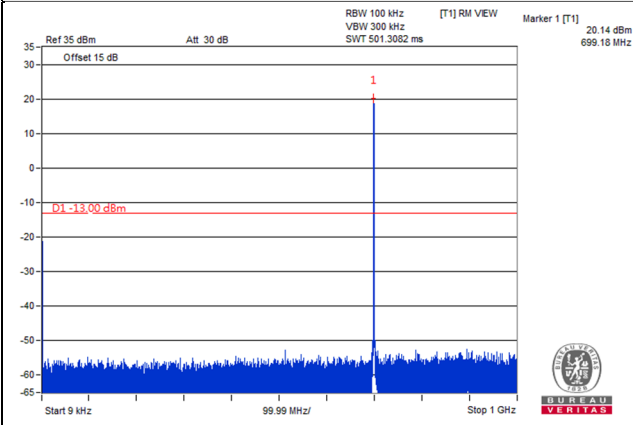

LTE Band 5, Channel Bandwidth 10MHz

Channel 20450 (829.0MHz)

Frequency Range : 9kHz~1GHz

Frequency Range : 1GHz~9GHz

Channel 20525 (836.5MHz)

Frequency Range : 9kHz~1GHz

Frequency Range : 1GHz~9GHz

Channel 20600 (844.0MHz)

Frequency Range : 9kHz~1GHz

Frequency Range : 1GHz~9GHz

*The 9kHz signal over the limit is from Spectrum.

LTE Band 12

Channel Band width: 1.4MHz

Channel 23017 (699.7MHz)

Frequency Range : 9kHz~1GHz

Frequency Range : 1GHz~8GHz

Channel 23095 (707.5MHz)

Frequency Range : 9kHz~1GHz

Frequency Range : 1GHz~8GHz

Channel 23173 (715.3MHz)

Frequency Range : 9kHz~1GHz

Frequency Range : 1GHz~8GHz

Channel Band width: 3MHz

Channel 23025 (700.5MHz)