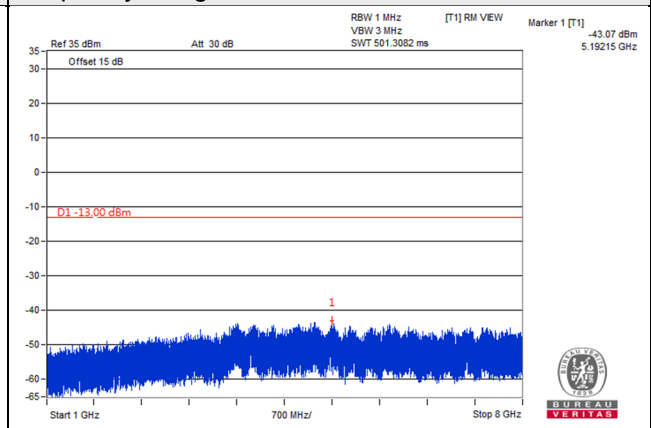

Frequency Range : 9kHz~1GHz

Frequency Range : 1GHz~8GHz

Channel Band width: 10MHz

Channel 23060 (704MHz)

Frequency Range : 9kHz~1GHz

Frequency Range : 1GHz~8GHz

Channel 23095 (707.5MHz)

Frequency Range : 9kHz~1GHz

Frequency Range : 1GHz~8GHz

Channel 23130 (711MHz)

Frequency Range : 9kHz~1GHz

Frequency Range : 1GHz~8GHz

LTE Band 13

Channel Bandwidth: 5MHz

Channel 23205 (779.5MHz)

Frequency Range : 9kHz~1GHz