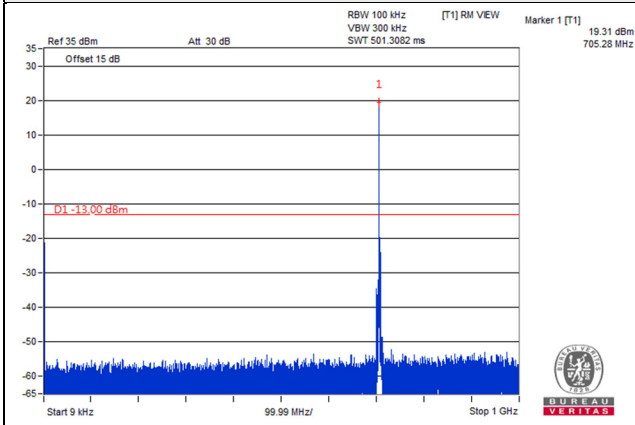

Channel Band width: 5MHz

Channel 23035 (701.5MHz)

Frequency Range : 9kHz~1GHz

Frequency Range : 1GHz~8GHz

Channel 23095 (707.5MHz)

Frequency Range : 9kHz~1GHz

Frequency Range : 1GHz~8GHz

Channel 23155 (713.5MHz)