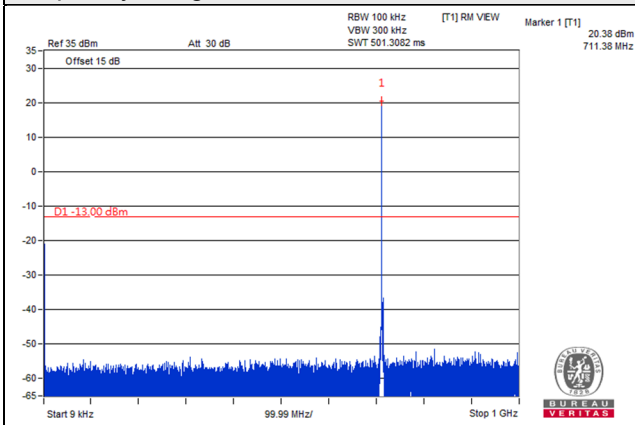

Channel 23155 (713.5MHz)

Frequency Range : 9kHz~1GHz