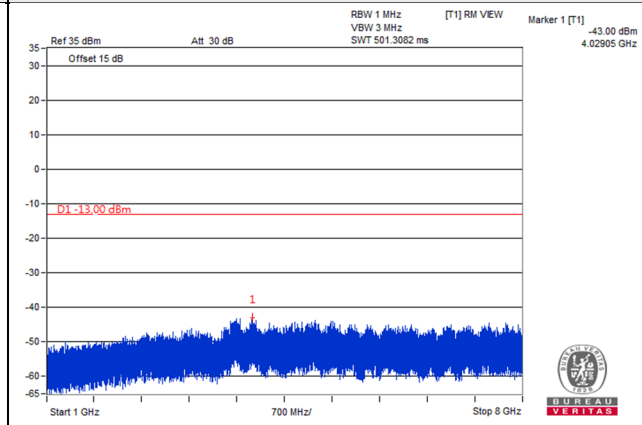

Frequency Range : 1GHz~8GHz