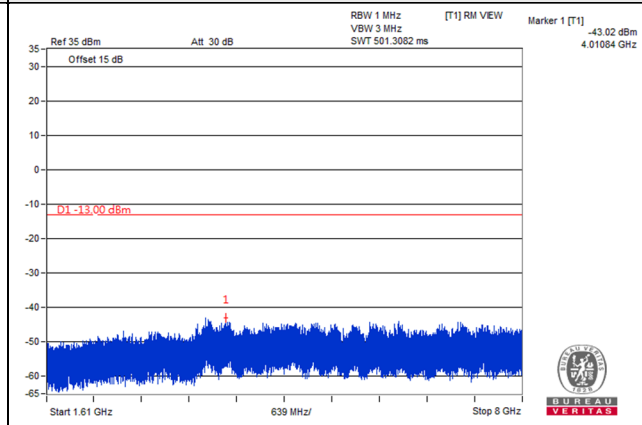

Frequency Range : 1.61GHz~8GHz

Channel Bandwidth: 10MHz

Channel 23230 (782.0MHz)

Frequency Range : 9kHz~1GHz

Frequency Range : 1GHz~1.559GHz

Frequency Range : 1.559GHz~1.61GHz

Frequency Range : 1.61GHz~8GHz

LTE Band 30

Channel Band width: 5MHz

Channel 27685 (2307.5MHz)

Frequency Range : 9kHz~1GHz

Frequency Range : 1GHz~2.288GHz

Frequency Range : 2.337GHz~24GHz

*The 9kHz signal over the limit is from Spectrum.

Channel Band width: 5MHz