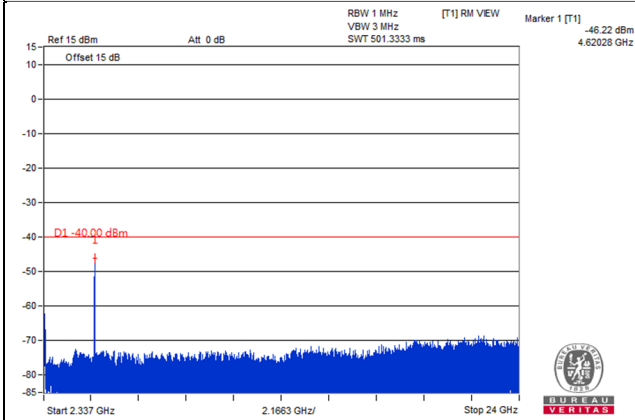

LTE Band 30

Channel Band width: 5MHz

Channel 27685 (2307.5MHz)

Frequency Range : 9kHz~1GHz

Frequency Range : 1GHz~2.288GHz

Frequency Range : 2.337GHz~24GHz

*The 9kHz signal over the limit is from Spectrum.

Channel Band width: 5MHz

Channel 27710 (2310.0MHz)

Frequency Range : 9kHz~1GHz

Frequency Range : 1GHz~2.288GHz

Frequency Range : 2.337GHz~24GHz

*The 9kHz signal over the limit is from Spectrum.

Channel Band width: 5MHz

Channel 27735 (2312.5MHz)

Frequency Range : 9kHz~1GHz

Frequency Range : 1GHz~2.288GHz

Frequency Range : 2.337GHz~24GHz

*The 9kHz signal over the limit is from Spectrum.

Channel Band width: 10MHz

Channel 27710 (2310.0MHz)

Frequency Range : 9kHz~1GHz