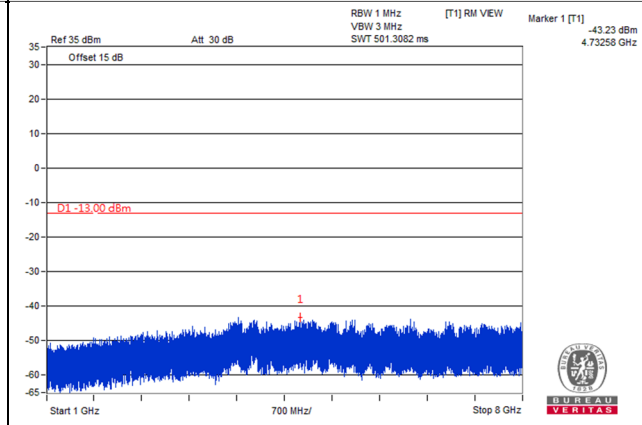

LTE Band 5, Channel Bandwidth 10MHz

Channel 20450 (829.0MHz)

Frequency Range : 9kHz~1GHz

Frequency Range : 1GHz~9GHz

Channel 20525 (836.5MHz)

Frequency Range : 9kHz~1GHz

Frequency Range : 1GHz~9GHz

Channel 20600 (844.0MHz)

Frequency Range : 9kHz~1GHz

Frequency Range : 1GHz~9GHz

*The 9kHz signal over the limit is from Spectrum.

LTE Band 12

Channel Band width: 1.4MHz

Channel 23017 (699.7MHz)

Frequency Range : 9kHz~1GHz

Frequency Range : 1GHz~8GHz