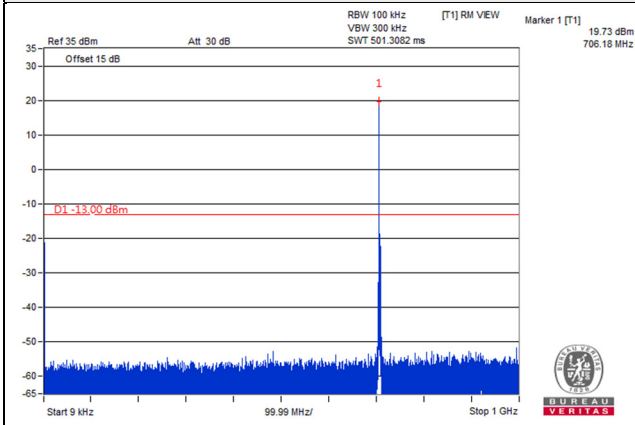

Frequency Range : 9kHz~1GHz

Frequency Range : 1GHz~8GHz

Channel 23095 (707.5MHz)

Frequency Range : 9kHz~1GHz

Frequency Range : 1GHz~8GHz

Channel 23165 (714.5MHz)

Frequency Range : 9kHz~1GHz

Frequency Range : 1GHz~8GHz

Channel Band width: 5MHz

Channel 23035 (701.5MHz)

Frequency Range : 9kHz~1GHz

Frequency Range : 1GHz~8GHz

Channel 23095 (707.5MHz)

Frequency Range : 9kHz~1GHz

Frequency Range : 1GHz~8GHz

Channel 23155 (713.5MHz)