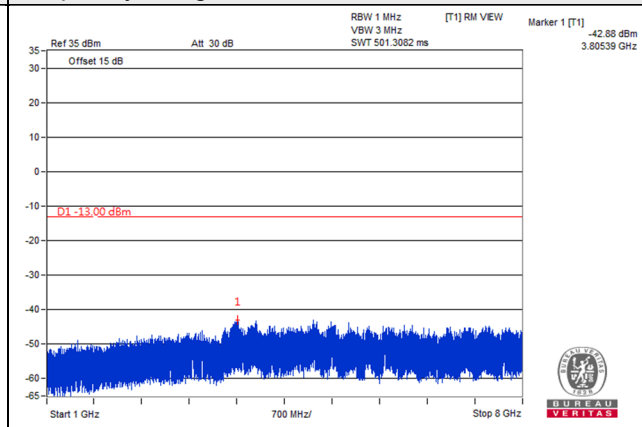

Frequency Range : 9kHz~1GHz

Frequency Range : 1GHz~8GHz

Channel 23095 (707.5MHz)

Frequency Range : 9kHz~1GHz

Frequency Range : 1GHz~8GHz

Channel 23165 (714.5MHz)

Frequency Range : 9kHz~1GHz

Frequency Range : 1GHz~8GHz

Channel Band width: 5MHz

Channel 23035 (701.5MHz)

Frequency Range : 9kHz~1GHz

Frequency Range : 1GHz~8GHz

Channel 23095 (707.5MHz)

Frequency Range : 9kHz~1GHz

Frequency Range : 1GHz~8GHz

Channel 23155 (713.5MHz)