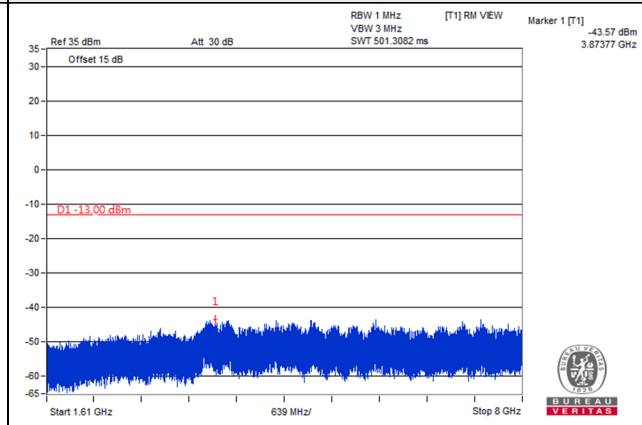

Frequency Range : 1.61GHz~8GHz