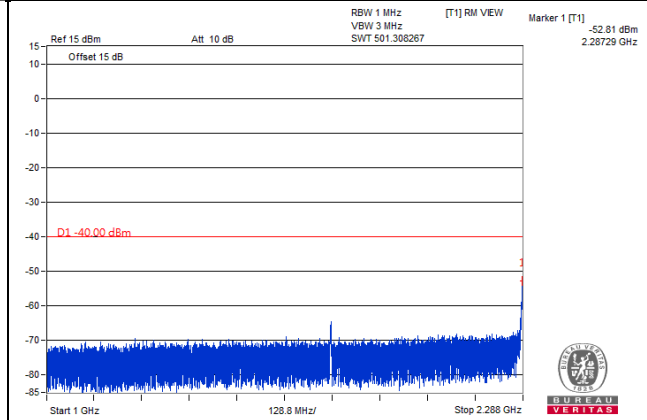

LTE Band 30

Channel Band width: 5MHz

Channel 27685 (2307.5MHz)

Frequency Range : 9kHz~1GHz

Frequency Range : 1GHz~2.288GHz

Frequency Range : 2.337GHz~24GHz

*The 9kHz signal over the limit is from Spectrum.

Channel Band width: 5MHz

Channel 27710 (2310.0MHz)

Frequency Range : 9kHz~1GHz

Frequency Range : 1GHz~2.288GHz

Frequency Range : 2.337GHz~24GHz

*The 9kHz signal over the limit is from Spectrum.

Channel Band width: 5MHz

Channel 27735 (2312.5MHz)