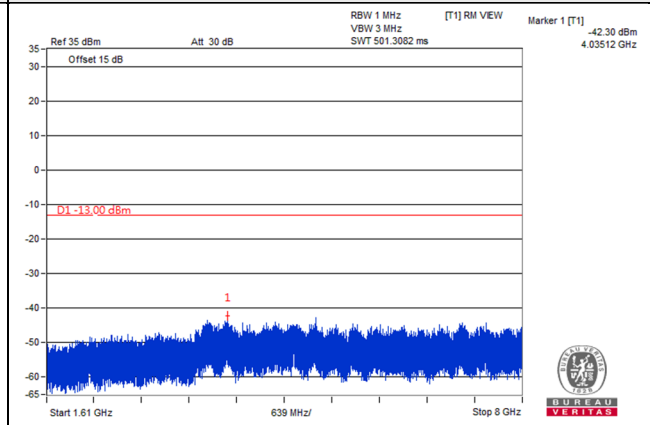

Frequency Range : 1.61GHz~8GHz