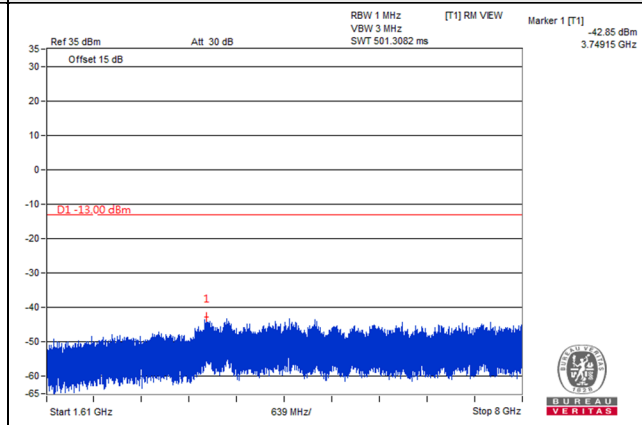

Frequency Range : 1.61GHz~8GHz