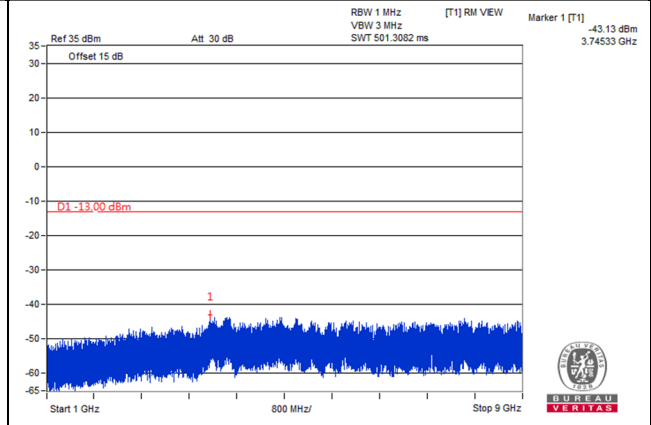

LTE Band 5, Channel Bandwidth 10MHz

Channel 20450 (829.0MHz)

Frequency Range : 9kHz~1GHz

Frequency Range : 1GHz~9GHz

Channel 20525 (836.5MHz)

Frequency Range : 9kHz~1GHz

Frequency Range : 1GHz~9GHz

Channel 20600 (844.0MHz)

Frequency Range : 9kHz~1GHz

Frequency Range : 1GHz~9GHz

*The 9kHz signal over the limit is from Spectrum.

LTE Band 12

Channel Band width: 1.4MHz

Channel 23017 (699.7MHz)

Frequency Range : 9kHz~1GHz

Frequency Range : 1GHz~8GHz