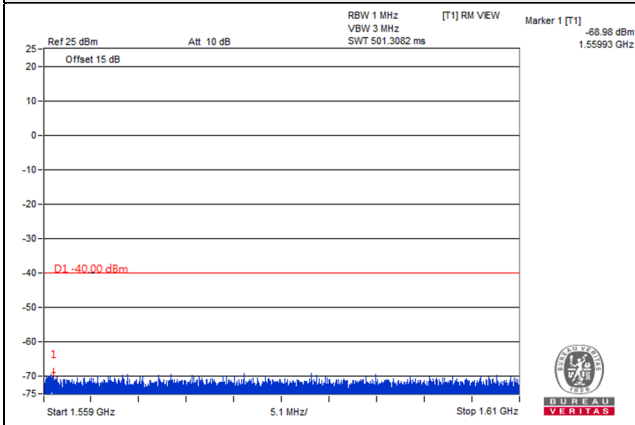

Frequency Range : 1.559GHz~1.61GHz