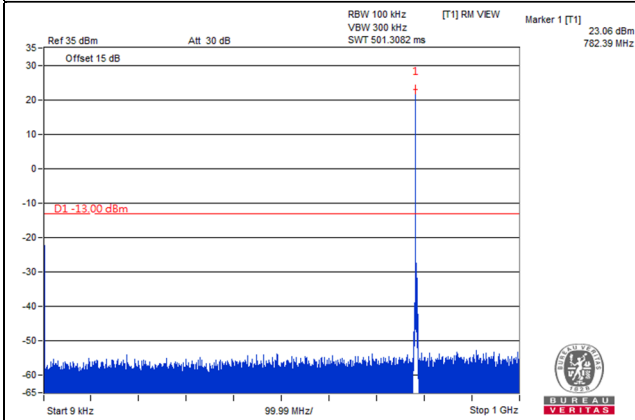

Frequency Range : 1.559GHz~1.61GHz

Frequency Range : 1.61GHz~8GHz

Channel Bandwidth: 5MHz

Channel 23255 (784.5MHz)

Frequency Range : 9kHz~1GHz

Frequency Range : 1GHz~1.559GHz

Frequency Range : 1.559GHz~1.61GHz

LTE Band 30

Channel Band width: 5MHz

Channel 27685 (2307.5MHz)

Frequency Range : 9kHz~1GHz

Frequency Range : 1GHz~2.288GHz

Frequency Range : 2.337GHz~24GHz

*The 9kHz signal over the limit is from Spectrum.

Channel Band width: 5MHz