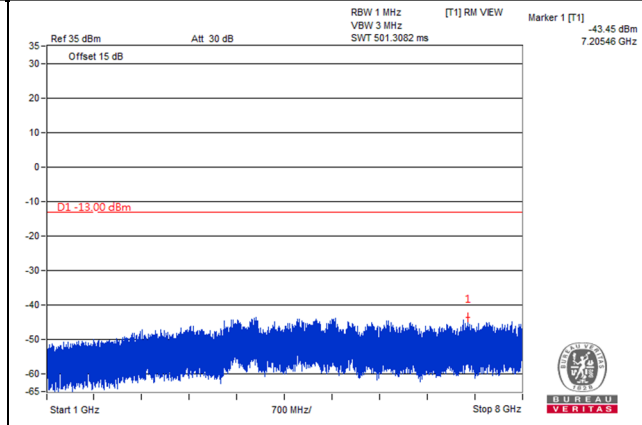

Channel Band width: 5MHz

Channel 23035 (701.5MHz)

Frequency Range : 9kHz~1GHz

Frequency Range : 1GHz~8GHz

Channel 23095 (707.5MHz)

Frequency Range : 9kHz~1GHz

Frequency Range : 1GHz~8GHz

Channel 23155 (713.5MHz)