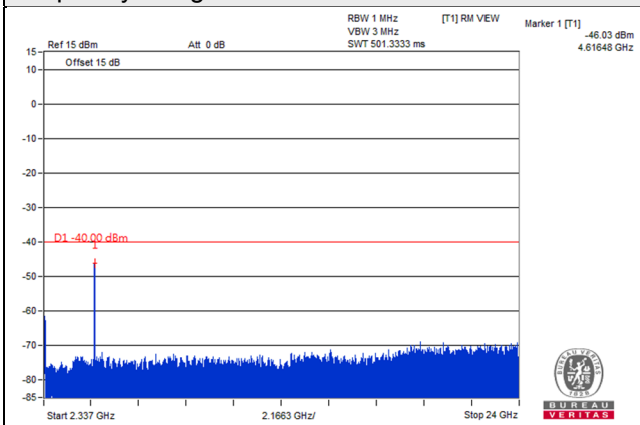

LTE Band 30

Channel Band width: 5MHz

Channel 27685 (2307.5MHz)

Frequency Range : 9kHz~1GHz

Frequency Range : 1GHz~2.288GHz

Frequency Range : 2.337GHz~24GHz

*The 9kHz signal over the limit is from Spectrum.

Channel Band width: 5MHz

Channel 27710 (2310.0MHz)

Frequency Range : 9kHz~1GHz

Frequency Range : 1GHz~2.288GHz

Frequency Range : 2.337GHz~24GHz

*The 9kHz signal over the limit is from Spectrum.

Channel Band width: 5MHz

Channel 27735 (2312.5MHz)

Frequency Range : 9kHz~1GHz

Frequency Range : 1GHz~2.288GHz

Frequency Range : 2.337GHz~24GHz

*The 9kHz signal over the limit is from Spectrum.

Channel Band width: 10MHz

Channel 27710 (2310.0MHz)

Frequency Range : 9kHz~1GHz

Frequency Range : 1GHz~2.288GHz

Frequency Range : 2.337GHz~24GHz

*The 9kHz signal over the limit is from Spectrum.