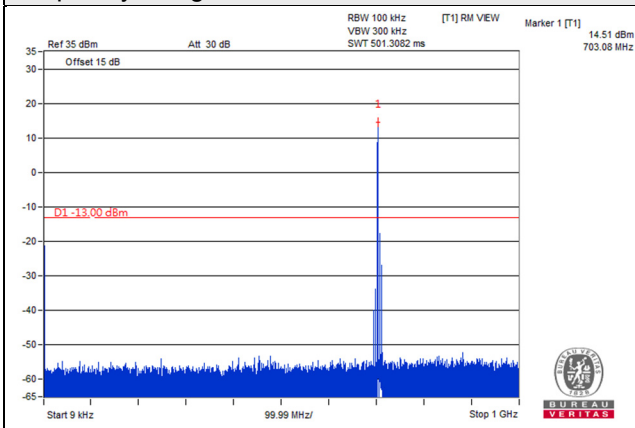

Frequency Range : 9kHz~1GHz

Frequency Range : 1GHz~8GHz

Channel Band width: 10MHz

Channel 23060 (704MHz)

Frequency Range : 9kHz~1GHz

Frequency Range : 1GHz~8GHz

Channel 23095 (707.5MHz)

Frequency Range : 9kHz~1GHz

Frequency Range : 1GHz~8GHz

Channel 23130 (711MHz)

Frequency Range : 9kHz~1GHz

Frequency Range : 1GHz~8GHz

LTE Band 13

Channel Bandwidth: 5MHz

Channel 23205 (779.5MHz)

Frequency Range : 9kHz~1GHz