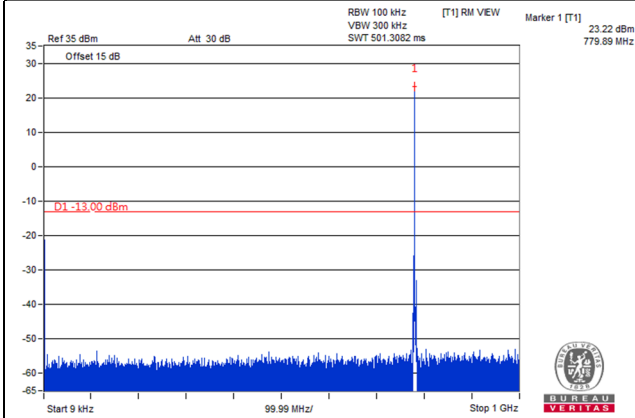

Channel Bandwidth: 10MHz

Channel 23230 (782.0MHz)

Frequency Range : 9kHz~1GHz