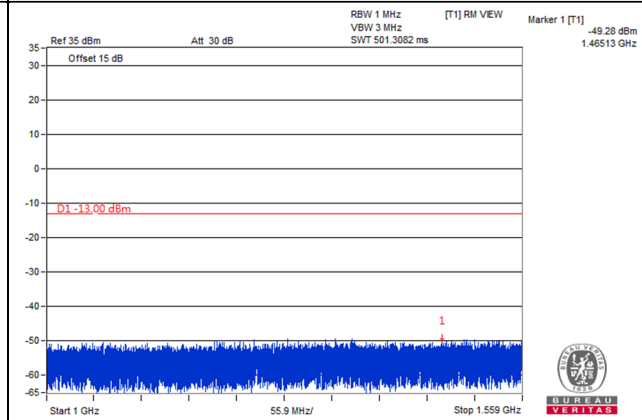

Frequency Range : 1GHz~1.559GHz

Frequency Range : 1.559GHz~1.61GHz

Frequency Range : 1.61GHz~8GHz

Channel Bandwidth: 5MHz

Channel 23230 (782.0MHz)

Frequency Range : 9kHz~1GHz

Frequency Range : 1GHz~1.559GHz