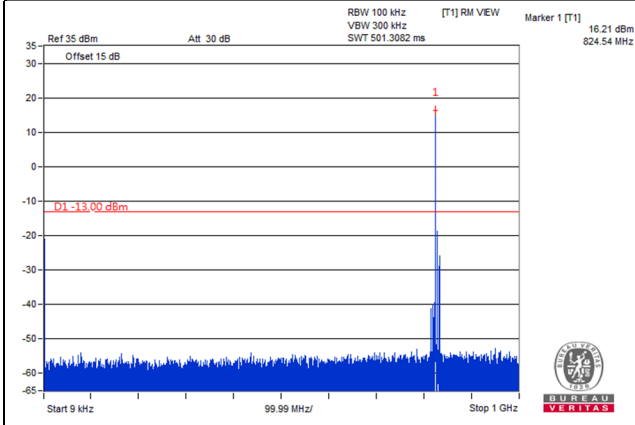

LTE Band 5, Channel Bandwidth 10MHz

Channel 20450 (829.0MHz)

Frequency Range : 9kHz~1GHz

Frequency Range : 1GHz~9GHz

Channel 20525 (836.5MHz)

Frequency Range : 9kHz~1GHz

Frequency Range : 1GHz~9GHz

Channel 20600 (844.0MHz)

Frequency Range : 9kHz~1GHz

Frequency Range : 1GHz~9GHz

*The 9kHz signal over the limit is from Spectrum.

LTE Band 12

Channel Band width: 1.4MHz

Channel 23017 (699.7MHz)

Frequency Range : 9kHz~1GHz

Frequency Range : 1GHz~8GHz