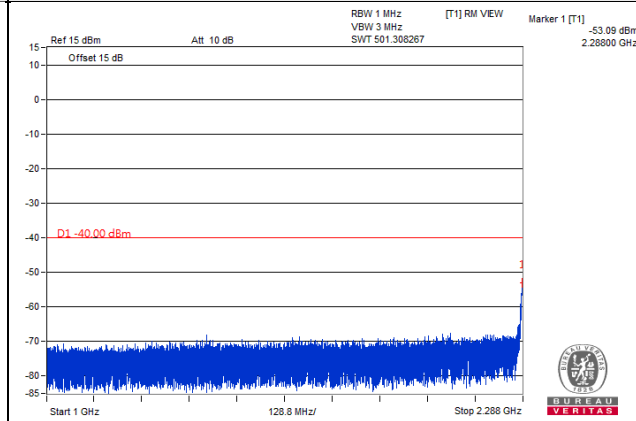

LTE Band 30

Channel Band width: 5MHz

Channel 27685 (2307.5MHz)

Frequency Range : 9kHz~1GHz

Frequency Range : 1GHz~2.288GHz

Frequency Range : 2.337GHz~24GHz

*The 9kHz signal over the limit is from Spectrum.

Channel Band width: 5MHz

Channel 27710 (2310.0MHz)

Frequency Range : 9kHz~1GHz

Frequency Range : 1GHz~2.288GHz

Frequency Range : 2.337GHz~24GHz

*The 9kHz signal over the limit is from Spectrum.

Channel Band width: 5MHz

Channel 27735 (2312.5MHz)