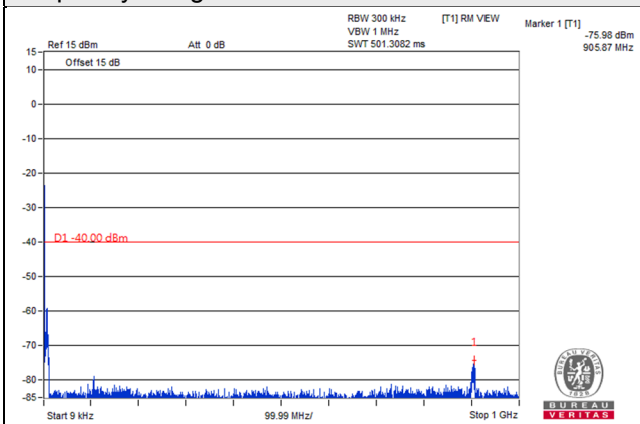

LTE Band 30

Channel Band width: 5MHz

Channel 27685 (2307.5MHz)

Frequency Range : 9kHz~1GHz

Frequency Range : 1GHz~2.288GHz

Frequency Range : 2.337GHz~24GHz

*The 9kHz signal over the limit is from Spectrum.

Channel Band width: 5MHz

Channel 27710 (2310.0MHz)

Frequency Range : 9kHz~1GHz

Frequency Range : 1GHz~2.288GHz

Frequency Range : 2.337GHz~24GHz

*The 9kHz signal over the limit is from Spectrum.

Channel Band width: 5MHz

Channel 27735 (2312.5MHz)

Frequency Range : 9kHz~1GHz

Frequency Range : 1GHz~2.288GHz

Frequency Range : 2.337GHz~24GHz

*The 9kHz signal over the limit is from Spectrum.

Channel Band width: 10MHz

Channel 27710 (2310.0MHz)

Frequency Range : 9kHz~1GHz

Frequency Range : 1GHz~2.288GHz

Frequency Range : 2.337GHz~24GHz

*The 9kHz signal over the limit is from Spectrum.