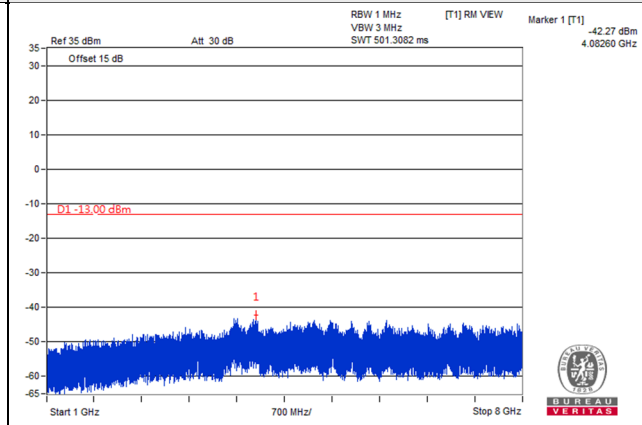

Channel Band width: 5MHz

Channel 23035 (701.5MHz)

Frequency Range : 9kHz~1GHz

Frequency Range : 1GHz~8GHz

Channel 23095 (707.5MHz)

Frequency Range : 9kHz~1GHz

Frequency Range : 1GHz~8GHz

Channel 23155 (713.5MHz)