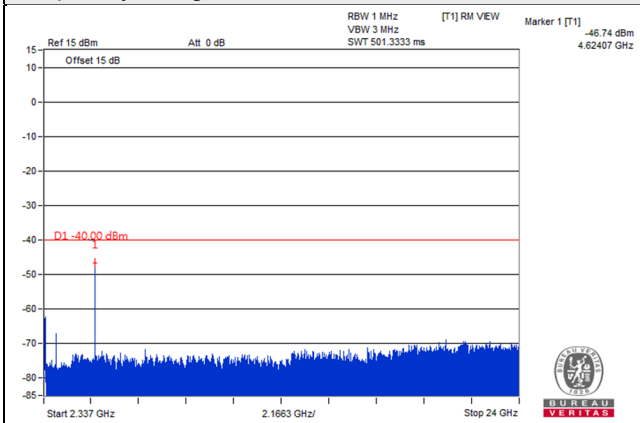

LTE Band 30

Channel Band width: 5MHz

Channel 27685 (2307.5MHz)

Frequency Range : 9kHz~1GHz

Frequency Range : 1GHz~2.288GHz

Frequency Range : 2.337GHz~24GHz

*The 9kHz signal over the limit is from Spectrum.

Channel Band width: 5MHz

Channel 27710 (2310.0MHz)

Frequency Range : 9kHz~1GHz

Frequency Range : 1GHz~2.288GHz

Frequency Range : 2.337GHz~24GHz

*The 9kHz signal over the limit is from Spectrum.

Channel Band width: 5MHz

Channel 27735 (2312.5MHz)

Frequency Range : 9kHz~1GHz

Frequency Range : 1GHz~2.288GHz

Frequency Range : 2.337GHz~24GHz

*The 9kHz signal over the limit is from Spectrum.

Channel Band width: 10MHz

Channel 27710 (2310.0MHz)

Frequency Range : 9kHz~1GHz