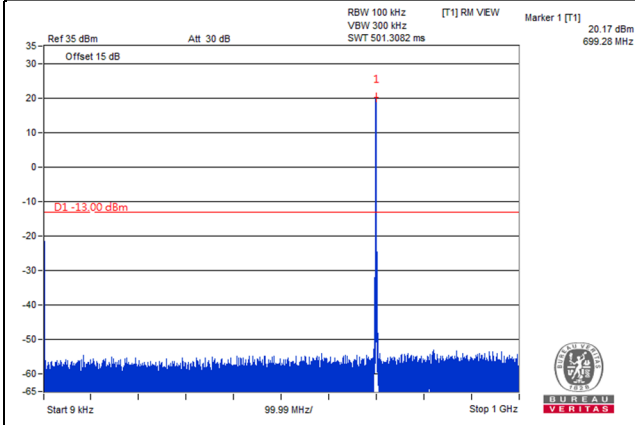

Channel Band width: 3MHz

Channel 23025 (700.5MHz)

Frequency Range : 9kHz~1GHz