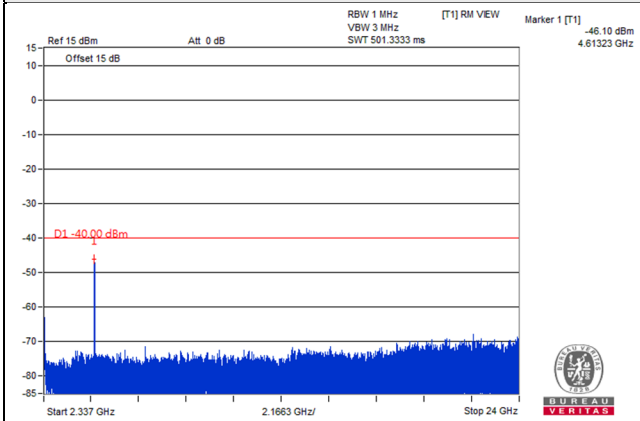

LTE Band 30

Channel Band width: 5MHz

Channel 27685 (2307.5MHz)

Frequency Range : 9kHz~1GHz

Frequency Range : 1GHz~2.288GHz

Frequency Range : 2.337GHz~24GHz

*The 9kHz signal over the limit is from Spectrum.

Channel Band width: 5MHz

Channel 27710 (2310.0MHz)

Frequency Range : 9kHz~1GHz

Frequency Range : 1GHz~2.288GHz

Frequency Range : 2.337GHz~24GHz

*The 9kHz signal over the limit is from Spectrum.

Channel Band width: 5MHz

Channel 27735 (2312.5MHz)