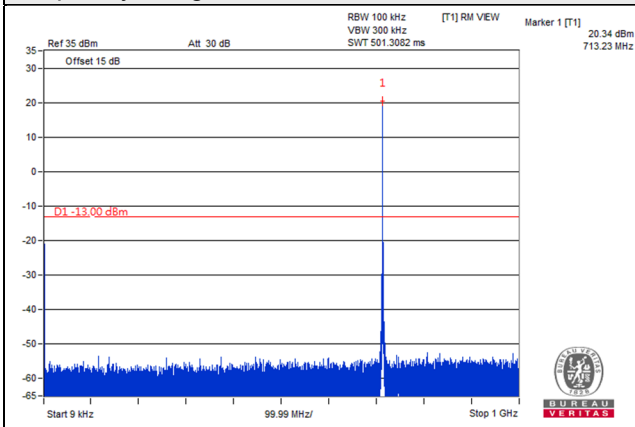

Channel 23165 (714.5MHz)

Frequency Range : 9kHz~1GHz