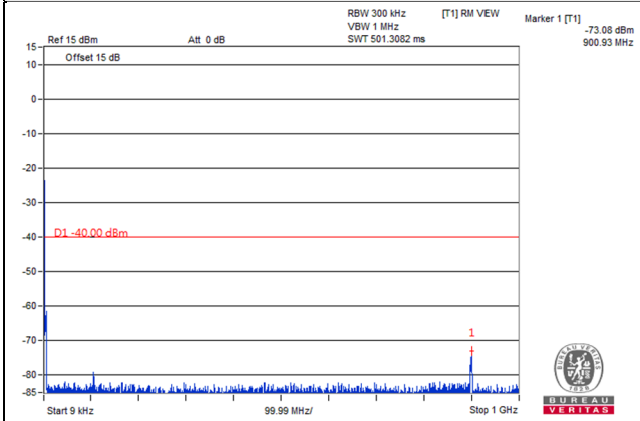

Frequency Range : 1.61GHz~8GHz

Channel Bandwidth: 10MHz

Channel 23230 (782.0MHz)

Frequency Range : 9kHz~1GHz

Frequency Range : 1GHz~1.559GHz

Frequency Range : 1.559GHz~1.61GHz

Frequency Range : 1.61GHz~8GHz

LTE Band 30

Channel Band width: 5MHz

Channel 27685 (2307.5MHz)

Frequency Range : 9kHz~1GHz

Frequency Range : 1GHz~2.288GHz

Frequency Range : 2.337GHz~24GHz

*The 9kHz signal over the limit is from Spectrum.

Channel Band width: 5MHz