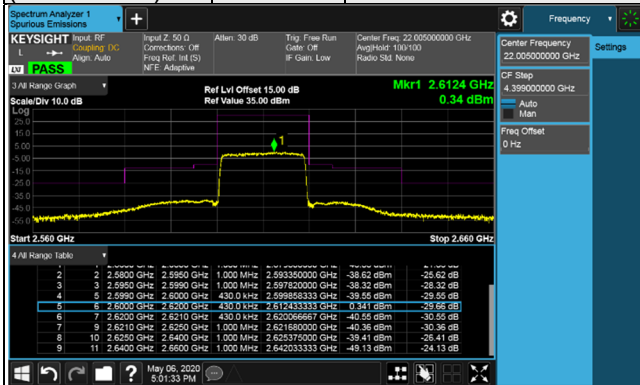

Channel Bandwidth: 20MHz

Channel 38150 (2610.0MHz) 256QAM 1 RB / 0 RB Offset

Channel 38150 (2610.0MHz) 256QAM 1 RB / 99 RB Offset

Channel 38150 (2610.0MHz) 256QAM 100 RB / 0 RB Offset

LTE Band 41
Emission Mask:

Channel Bandwidth: 5MHz

Channel 39675 (2498.5MHz) 256QAM 1 RB / 0 RB Offset Channel 40620 (2593.0MHz) 256QAM 1 RB / 0 RB Offset

Channel Bandwidth: 5MHz

Channel 41565 (2687.5MHz) 256QAM 1 RB / 0 RB Offset

Channel 41565 (2687.5MHz) 256QAM 1 RB / 24 RB Offset

Channel 41565 (2687.5MHz) 256QAM 25 RB / 0 RB Offset

LTE Band 41

Channel Bandwidth: 10MHz

Channel Bandwidth: 10MHz

Channel 41540 (2685.0MHz) 256QAM 1 RB / 0 RB Offset