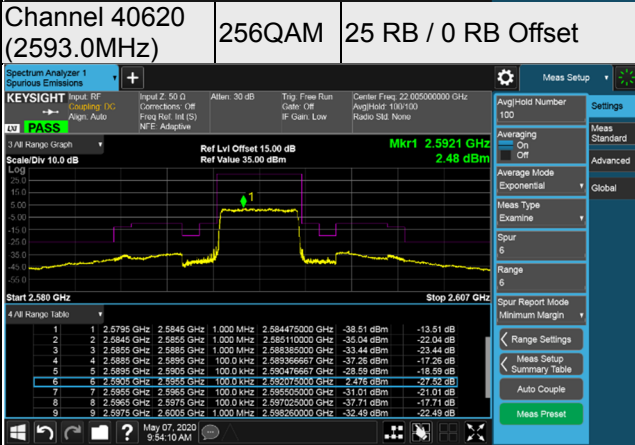

Channel Bandwidth: 20MHz

Channel 38150 (2610.0MHz) 256QAM 1 RB / 0 RB Offset

Channel 38150 (2610.0MHz) 256QAM 1 RB / 99 RB Offset

Channel 38150 (2610.0MHz) 256QAM 100 RB / 0 RB Offset

LTE Band 41
Emission Mask:

Channel Bandwidth: 5MHz

Channel 39675 (2498.5MHz) 256QAM 1 RB / 0 RB Offset Channel 40620 (2593.0MHz) 256QAM 1 RB / 0 RB Offset

Channel Bandwidth: 5MHz

Channel 41565 (2687.5MHz) 256QAM 1 RB / 0 RB Offset

Channel 41565 (2687.5MHz) 256QAM 1 RB / 24 RB Offset

Channel 41565 (2687.5MHz) 256QAM 25 RB / 0 RB Offset

LTE Band 41

Channel Bandwidth: 10MHz

Channel Bandwidth: 10MHz

Channel 41540 (2685.0MHz) 256QAM 1 RB / 0 RB Offset