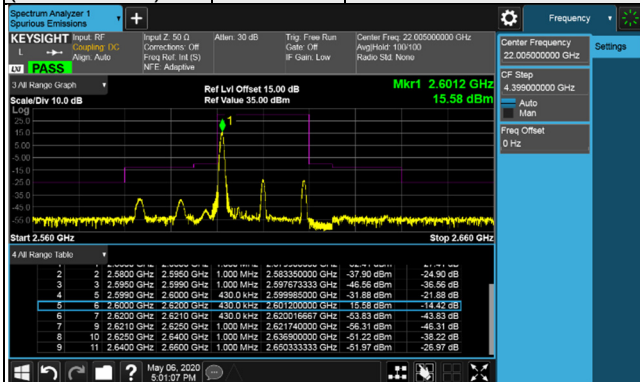

Channel Bandwidth: 20MHz

Channel 38150 (2610.0MHz) 256QAM 1 RB / 0 RB Offset

Channel 38150 (2610.0MHz) 256QAM 1 RB / 99 RB Offset

Channel 38150 (2610.0MHz) 256QAM 100 RB / 0 RB Offset

LTE Band 41
Emission Mask:

Channel Bandwidth: 5MHz

Channel 39675 (2498.5MHz) 256QAM 1 RB / 0 RB Offset Channel 40620 (2593.0MHz) 256QAM 1 RB / 0 RB Offset

Channel Bandwidth: 5MHz

Channel 41565 (2687.5MHz) 256QAM 1 RB / 0 RB Offset