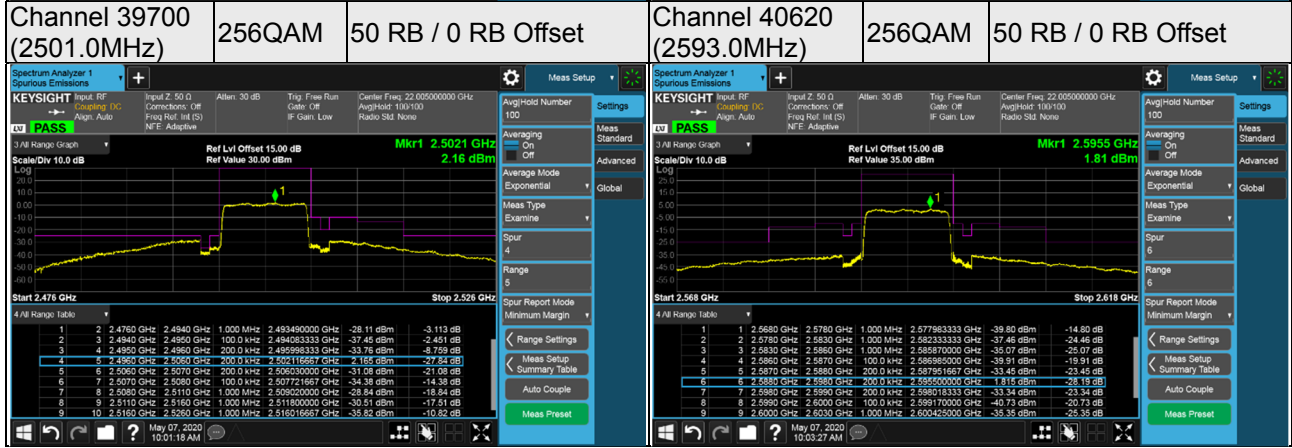

Channel 41565 (2687.5MHz) 256QAM 1 RB / 24 RB Offset

Channel 41565 (2687.5MHz) 256QAM 25 RB / 0 RB Offset

LTE Band 41

Channel Bandwidth: 10MHz

Channel Bandwidth: 10MHz

Channel 41540 (2685.0MHz) 256QAM 1 RB / 0 RB Offset

Channel 41540 (2685.0MHz) 256QAM 1 RB / 49 RB Offset

Channel 41540 (2685.0MHz) 256QAM 50 RB / 0 RB Offset