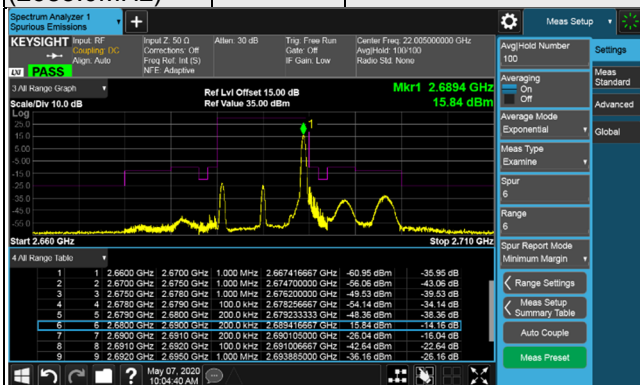

Channel Bandwidth: 5MHz

Channel 39675 (2498.5MHz) 256QAM 1 RB / 0 RB Offset Channel 40620 (2593.0MHz) 256QAM 1 RB / 0 RB Offset

Channel Bandwidth: 5MHz

Channel 41565 (2687.5MHz) 256QAM 1 RB / 0 RB Offset

Channel 41565 (2687.5MHz) 256QAM 1 RB / 24 RB Offset

Channel 41565 (2687.5MHz) 256QAM 25 RB / 0 RB Offset

LTE Band 41

Channel Bandwidth: 10MHz

Channel Bandwidth: 10MHz

Channel 41540 (2685.0MHz) 256QAM 1 RB / 0 RB Offset

Channel 41540 (2685.0MHz) 256QAM 1 RB / 49 RB Offset

Channel 41540 (2685.0MHz) 256QAM 50 RB / 0 RB Offset