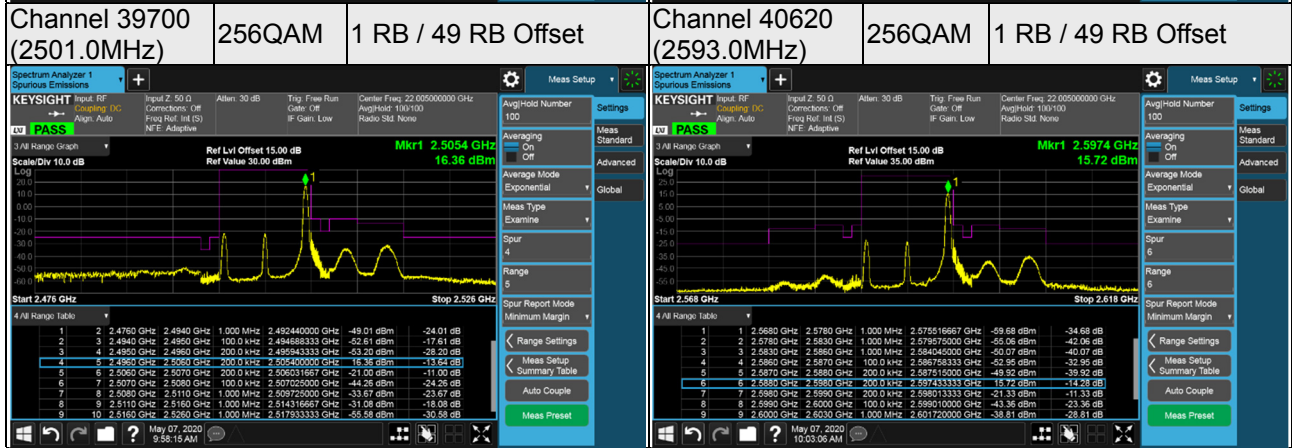

Channel 41565 (2687.5MHz) 256QAM 1 RB / 24 RB Offset

Channel 41565 (2687.5MHz) 256QAM 25 RB / 0 RB Offset

LTE Band 41

Channel Bandwidth: 10MHz

Channel Bandwidth: 10MHz

Channel 41540 (2685.0MHz) 256QAM 1 RB / 0 RB Offset

Channel 41540 (2685.0MHz) 256QAM 1 RB / 49 RB Offset

Channel 41540 (2685.0MHz) 256QAM 50 RB / 0 RB Offset