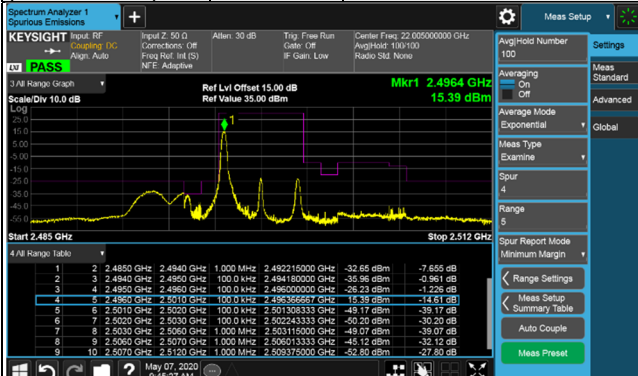

Channel Bandwidth: 20MHz

Channel 38150 (2610.0MHz) 256QAM 1 RB / 0 RB Offset

Channel 38150 (2610.0MHz) 256QAM 1 RB / 99 RB Offset

Channel 38150 (2610.0MHz) 256QAM 100 RB / 0 RB Offset

LTE Band 41
Emission Mask:

Channel Bandwidth: 5MHz

Channel 39675 (2498.5MHz) 256QAM 1 RB / 0 RB Offset Channel 40620 (2593.0MHz) 256QAM 1 RB / 0 RB Offset

Channel Bandwidth: 5MHz

Channel 41565 (2687.5MHz) 256QAM 1 RB / 0 RB Offset