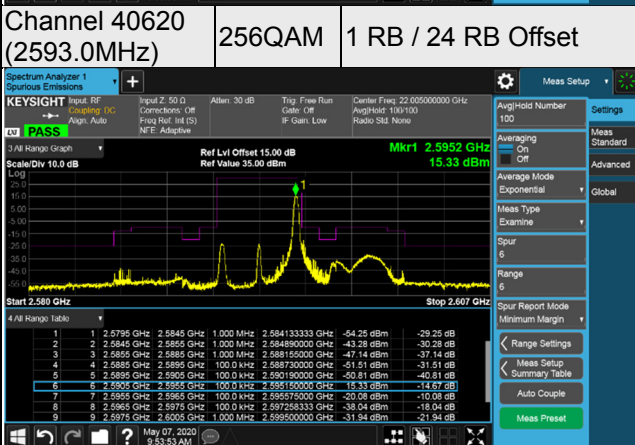

Channel Bandwidth: 20MHz

Channel 38150 (2610.0MHz) 256QAM 1 RB / 0 RB Offset

Channel 38150 (2610.0MHz) 256QAM 1 RB / 99 RB Offset

Channel 38150 (2610.0MHz) 256QAM 100 RB / 0 RB Offset

LTE Band 41
Emission Mask:

Channel Bandwidth: 5MHz

Channel 39675 (2498.5MHz) 256QAM 1 RB / 0 RB Offset Channel 40620 (2593.0MHz) 256QAM 1 RB / 0 RB Offset

Channel Bandwidth: 5MHz

Channel 41565 (2687.5MHz) 256QAM 1 RB / 0 RB Offset

Channel 41565 (2687.5MHz) 256QAM 1 RB / 24 RB Offset

Channel 41565 (2687.5MHz) 256QAM 25 RB / 0 RB Offset

LTE Band 41

Channel Bandwidth: 10MHz

Channel Bandwidth: 10MHz

Channel 41540 (2685.0MHz) 256QAM 1 RB / 0 RB Offset