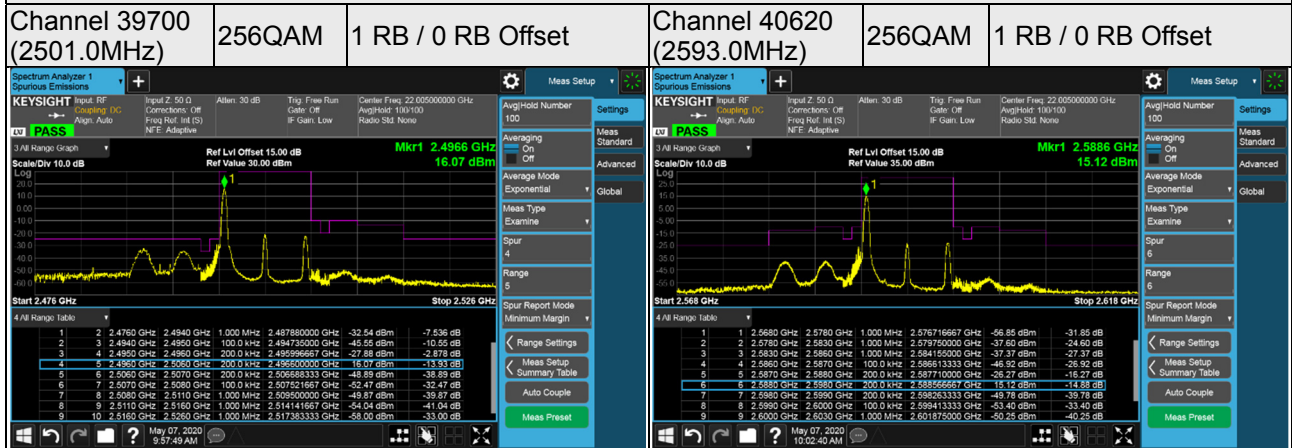

Channel 41565 (2687.5MHz) 256QAM 1 RB / 24 RB Offset

Channel 41565 (2687.5MHz) 256QAM 25 RB / 0 RB Offset

LTE Band 41

Channel Bandwidth: 10MHz

Channel Bandwidth: 10MHz

Channel 41540 (2685.0MHz) 256QAM 1 RB / 0 RB Offset

Channel 41540 (2685.0MHz) 256QAM 1 RB / 49 RB Offset

Channel 41540 (2685.0MHz) 256QAM 50 RB / 0 RB Offset