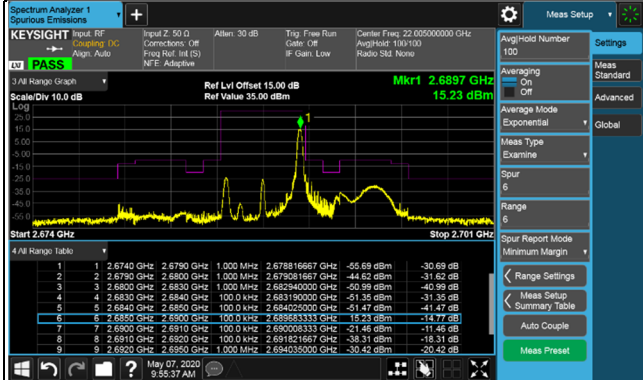

Channel Bandwidth: 20MHz

Channel 38150 (2610.0MHz) 256QAM 1 RB / 0 RB Offset

Channel 38150 (2610.0MHz) 256QAM 1 RB / 99 RB Offset

Channel 38150 (2610.0MHz) 256QAM 100 RB / 0 RB Offset

LTE Band 41
Emission Mask:

Channel Bandwidth: 5MHz

Channel 39675 (2498.5MHz) 256QAM 1 RB / 0 RB Offset Channel 40620 (2593.0MHz) 256QAM 1 RB / 0 RB Offset

Channel Bandwidth: 5MHz

Channel 41565 (2687.5MHz) 256QAM 1 RB / 0 RB Offset

Channel 41565 (2687.5MHz) 256QAM 1 RB / 24 RB Offset

Channel 41565 (2687.5MHz) 256QAM 25 RB / 0 RB Offset

LTE Band 41

Channel Bandwidth: 10MHz

Channel Bandwidth: 10MHz

Channel 41540 (2685.0MHz) 256QAM 1 RB / 0 RB Offset