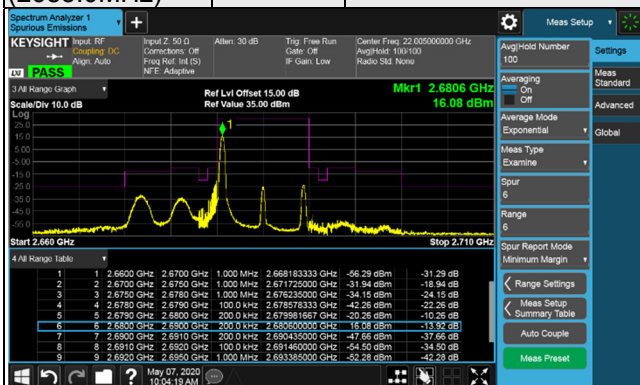

Channel Bandwidth: 5MHz

Channel 39675 (2498.5MHz) 256QAM 1 RB / 0 RB Offset Channel 40620 (2593.0MHz) 256QAM 1 RB / 0 RB Offset

Channel Bandwidth: 5MHz

Channel 41565 (2687.5MHz) 256QAM 1 RB / 0 RB Offset

Channel 41565 (2687.5MHz) 256QAM 1 RB / 24 RB Offset

Channel 41565 (2687.5MHz) 256QAM 25 RB / 0 RB Offset

LTE Band 41

Channel Bandwidth: 10MHz

Channel Bandwidth: 10MHz

Channel 41540 (2685.0MHz) 256QAM 1 RB / 0 RB Offset

Channel 41540 (2685.0MHz) 256QAM 1 RB / 49 RB Offset

Channel 41540 (2685.0MHz) 256QAM 50 RB / 0 RB Offset