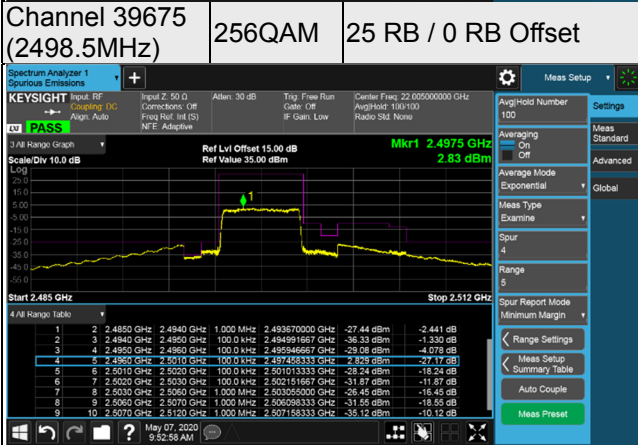

Channel Bandwidth: 20MHz

Channel 38150 (2610.0MHz) 256QAM 1 RB / 0 RB Offset

Channel 38150 (2610.0MHz) 256QAM 1 RB / 99 RB Offset

Channel 38150 (2610.0MHz) 256QAM 100 RB / 0 RB Offset

LTE Band 41
Emission Mask:

Channel Bandwidth: 5MHz

Channel 39675 (2498.5MHz) 256QAM 1 RB / 0 RB Offset Channel 40620 (2593.0MHz) 256QAM 1 RB / 0 RB Offset

Channel Bandwidth: 5MHz

Channel 41565 (2687.5MHz) 256QAM 1 RB / 0 RB Offset

Channel 41565 (2687.5MHz) 256QAM 1 RB / 24 RB Offset

Channel 41565 (2687.5MHz) 256QAM 25 RB / 0 RB Offset

LTE Band 41

Channel Bandwidth: 10MHz

Channel Bandwidth: 10MHz

Channel 41540 (2685.0MHz) 256QAM 1 RB / 0 RB Offset