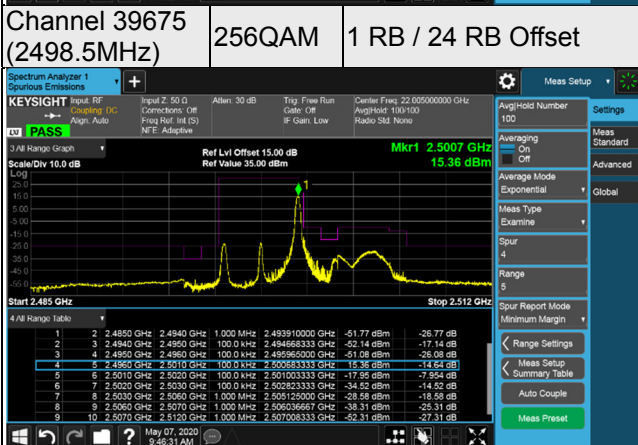

Channel Bandwidth: 20MHz

Channel 38150 (2610.0MHz) 256QAM 1 RB / 0 RB Offset

Channel 38150 (2610.0MHz) 256QAM 1 RB / 99 RB Offset

Channel 38150 (2610.0MHz) 256QAM 100 RB / 0 RB Offset

LTE Band 41
Emission Mask:

Channel Bandwidth: 5MHz

Channel 39675 (2498.5MHz) 256QAM 1 RB / 0 RB Offset Channel 40620 (2593.0MHz) 256QAM 1 RB / 0 RB Offset

Channel Bandwidth: 5MHz

Channel 41565 (2687.5MHz) 256QAM 1 RB / 0 RB Offset