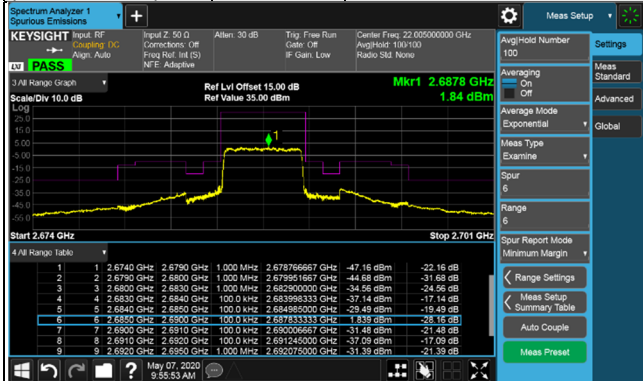

Channel Bandwidth: 20MHz

Channel 38150 (2610.0MHz) 256QAM 1 RB / 0 RB Offset

Channel 38150 (2610.0MHz) 256QAM 1 RB / 99 RB Offset

Channel 38150 (2610.0MHz) 256QAM 100 RB / 0 RB Offset

LTE Band 41
Emission Mask:

Channel Bandwidth: 5MHz

Channel 39675 (2498.5MHz) 256QAM 1 RB / 0 RB Offset Channel 40620 (2593.0MHz) 256QAM 1 RB / 0 RB Offset

Channel Bandwidth: 5MHz

Channel 41565 (2687.5MHz) 256QAM 1 RB / 0 RB Offset

Channel 41565 (2687.5MHz) 256QAM 1 RB / 24 RB Offset

Channel 41565 (2687.5MHz) 256QAM 25 RB / 0 RB Offset

LTE Band 41

Channel Bandwidth: 10MHz

Channel Bandwidth: 10MHz

Channel 41540 (2685.0MHz) 256QAM 1 RB / 0 RB Offset