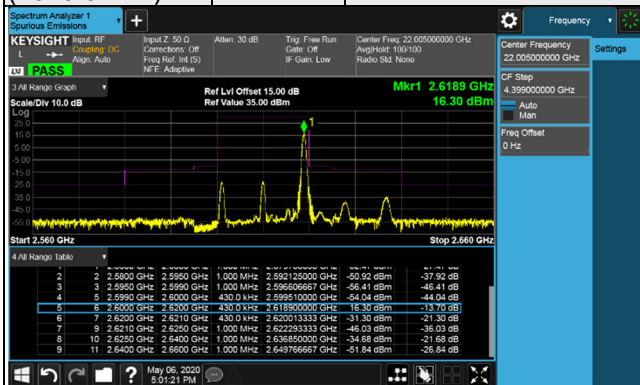

Channel Bandwidth: 20MHz

Channel 38150 (2610.0MHz) 256QAM 1 RB / 0 RB Offset

Channel 38150 (2610.0MHz) 256QAM 1 RB / 99 RB Offset

Channel 38150 (2610.0MHz) 256QAM 100 RB / 0 RB Offset

LTE Band 41
Emission Mask:

Channel Bandwidth: 5MHz

Channel 39675 (2498.5MHz) 256QAM 1 RB / 0 RB Offset Channel 40620 (2593.0MHz) 256QAM 1 RB / 0 RB Offset

Channel Bandwidth: 5MHz

Channel 41565 (2687.5MHz) 256QAM 1 RB / 0 RB Offset

Channel 41565 (2687.5MHz) 256QAM 1 RB / 24 RB Offset

Channel 41565 (2687.5MHz) 256QAM 25 RB / 0 RB Offset

LTE Band 41

Channel Bandwidth: 10MHz

Channel Bandwidth: 10MHz

Channel 41540 (2685.0MHz) 256QAM 1 RB / 0 RB Offset