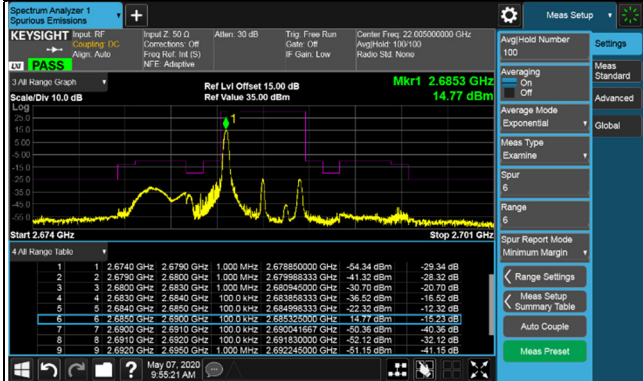

Channel Bandwidth: 20MHz

Channel 38150 (2610.0MHz) 256QAM 1 RB / 0 RB Offset

Channel 38150 (2610.0MHz) 256QAM 1 RB / 99 RB Offset

Channel 38150 (2610.0MHz) 256QAM 100 RB / 0 RB Offset

LTE Band 41
Emission Mask:

Channel Bandwidth: 5MHz

Channel 39675 (2498.5MHz) 256QAM 1 RB / 0 RB Offset Channel 40620 (2593.0MHz) 256QAM 1 RB / 0 RB Offset

Channel Bandwidth: 5MHz

Channel 41565 (2687.5MHz) 256QAM 1 RB / 0 RB Offset

Channel 41565 (2687.5MHz) 256QAM 1 RB / 24 RB Offset

Channel 41565 (2687.5MHz) 256QAM 25 RB / 0 RB Offset

LTE Band 41

Channel Bandwidth: 10MHz

Channel Bandwidth: 10MHz

Channel 41540 (2685.0MHz) 256QAM 1 RB / 0 RB Offset