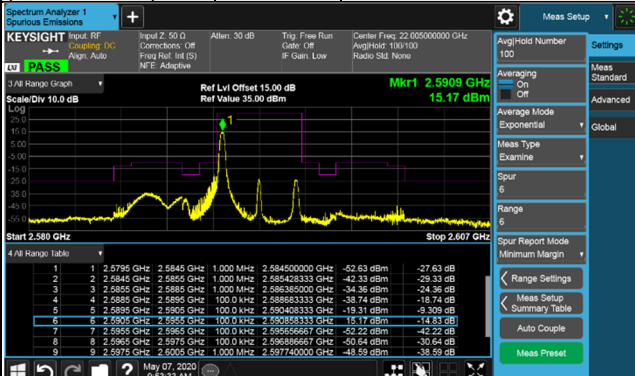

Channel Bandwidth: 20MHz

Channel 38150 (2610.0MHz) 256QAM 1 RB / 0 RB Offset

Channel 38150 (2610.0MHz) 256QAM 1 RB / 99 RB Offset

Channel 38150 (2610.0MHz) 256QAM 100 RB / 0 RB Offset

LTE Band 41
Emission Mask:

Channel Bandwidth: 5MHz

Channel 39675 (2498.5MHz) 256QAM 1 RB / 0 RB Offset Channel 40620 (2593.0MHz) 256QAM 1 RB / 0 RB Offset

Channel Bandwidth: 5MHz

Channel 41565 (2687.5MHz) 256QAM 1 RB / 0 RB Offset