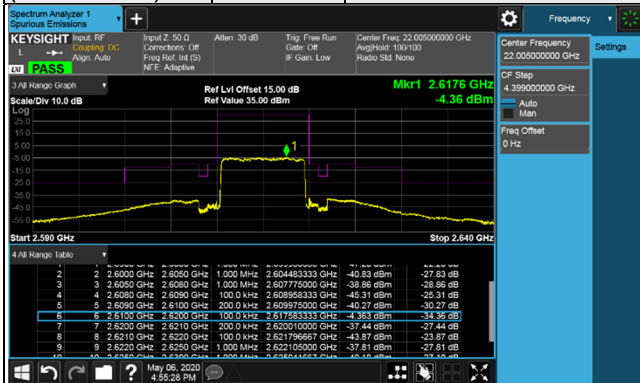

LTE Band 38

Channel Bandwidth: 10MHz

Channel 37800 (2575.0MHz) 256QAM 1 RB / 0 RB Offset Channel 38000 (2595.0MHz) 256QAM 1 RB / 0 RB Offset

Channel 37800 (2575.0MHz) 256QAM 1 RB / 49 RB Offset Channel 38000 (2595.0MHz) 256QAM 1 RB / 49 RB Offset

Channel 37800 (2575.0MHz) 256QAM 50 RB / 0 RB Offset Channel 38000 (2595.0MHz) 256QAM 50 RB / 0 RB Offset

Channel Bandwidth: 10MHz

Channel 38200 (2615.0MHz) 256QAM 1 RB / 0 RB Offset

Channel 38200 (2615.0MHz) 256QAM 1 RB / 49 RB Offset

Channel 38200 (2615.0MHz) 256QAM 50 RB / 0 RB Offset

LTE Band 38

Channel Bandwidth: 15MHz

Channel 37825
(2577.5MHz)

256QAM

1 RB / 0 RB Offset

Channel 38000
(2595.0MHz)

256QAM