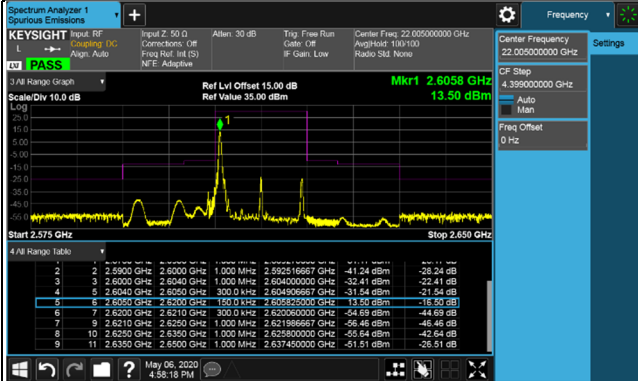

256QAM

75 RB / 0 RB Offset

Channel 38000
(2595.0MHz)

256QAM

75 RB / 0 RB Offset

Channel Bandwidth: 15MHz

Channel 38175 (2612.5MHz) 256QAM 1 RB / 0 RB Offset

Channel 38175 (2612.5MHz) 256QAM 1 RB / 74 RB Offset

Channel 38175 (2612.5MHz) 256QAM 75 RB / 0 RB Offset

LTE Band 38

Channel Bandwidth: 20MHz

Channel 37850 (2580.0MHz) 256QAM 1 RB / 0 RB Offset Channel 38000 (2595.0MHz) 256QAM 1 RB / 0 RB Offset

Channel 37850 (2580.0MHz) 256QAM 1 RB / 99 RB Offset Channel 38000 (2595.0MHz) 256QAM 1 RB / 99 RB Offset