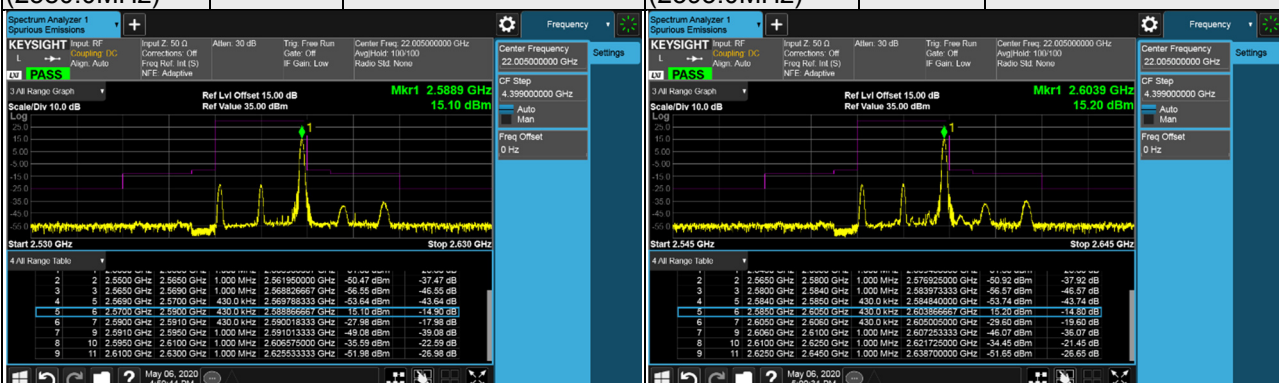

Channel 38175 (2612.5MHz) 256QAM 75 RB / 0 RB Offset

LTE Band 38

Channel Bandwidth: 20MHz

Channel 37850 (2580.0MHz) 256QAM 1 RB / 0 RB Offset Channel 38000 (2595.0MHz) 256QAM 1 RB / 0 RB Offset

Channel 37850 (2580.0MHz) 256QAM 1 RB / 99 RB Offset Channel 38000 (2595.0MHz) 256QAM 1 RB / 99 RB Offset

Channel 37850 (2580.0MHz) 256QAM 100 RB / 0 RB Offset Channel 38000 (2595.0MHz) 256QAM 100 RB / 0 RB Offset