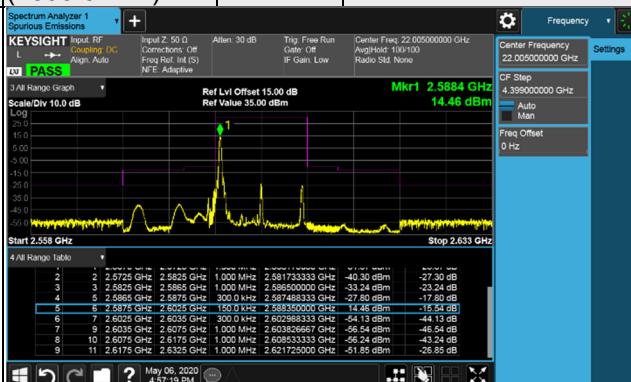

Channel 37800 (2575.0MHz) 256QAM 50 RB / 0 RB Offset Channel 38000 (2595.0MHz) 256QAM 50 RB / 0 RB Offset

Channel Bandwidth: 10MHz

Channel 38200 (2615.0MHz) 256QAM 1 RB / 0 RB Offset

Channel 38200 (2615.0MHz) 256QAM 1 RB / 49 RB Offset

Channel 38200 (2615.0MHz) 256QAM 50 RB / 0 RB Offset

LTE Band 38

Channel Bandwidth: 15MHz

Channel 37825
(2577.5MHz)

256QAM

1 RB / 0 RB Offset

Channel 38000
(2595.0MHz)

256QAM

1 RB / 0 RB Offset

Channel 37825
(2577.5MHz)

256QAM

1 RB / 74 RB Offset

Channel 38000
(2595.0MHz)

256QAM

1 RB / 74 RB Offset

Channel 37825
(2577.5MHz)