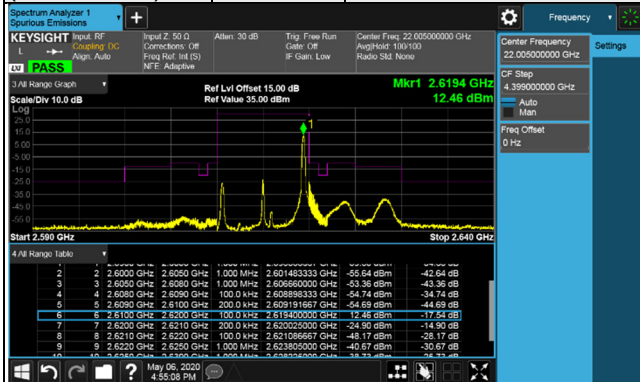

LTE Band 38

Channel Bandwidth: 10MHz

Channel 37800 (2575.0MHz) 256QAM 1 RB / 0 RB Offset Channel 38000 (2595.0MHz) 256QAM 1 RB / 0 RB Offset

Channel 37800 (2575.0MHz) 256QAM 1 RB / 49 RB Offset Channel 38000 (2595.0MHz) 256QAM 1 RB / 49 RB Offset

Channel 37800 (2575.0MHz) 256QAM 50 RB / 0 RB Offset Channel 38000 (2595.0MHz) 256QAM 50 RB / 0 RB Offset

Channel Bandwidth: 10MHz

Channel 38200 (2615.0MHz) 256QAM 1 RB / 0 RB Offset

Channel 38200 (2615.0MHz) 256QAM 1 RB / 49 RB Offset

Channel 38200 (2615.0MHz) 256QAM 50 RB / 0 RB Offset

LTE Band 38

Channel Bandwidth: 15MHz

Channel 37825
(2577.5MHz)

256QAM

1 RB / 0 RB Offset

Channel 38000
(2595.0MHz)

256QAM