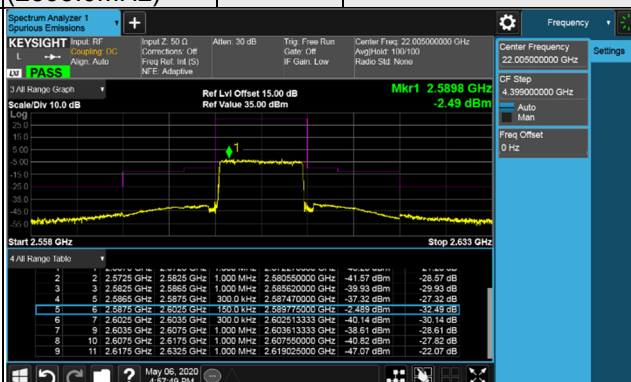

Channel 38200 (2615.0MHz) 256QAM 50 RB / 0 RB Offset

LTE Band 38

Channel Bandwidth: 15MHz

Channel 37825
(2577.5MHz)

256QAM

1 RB / 0 RB Offset

Channel 38000
(2595.0MHz)

256QAM

1 RB / 0 RB Offset

Channel 37825
(2577.5MHz)

256QAM

1 RB / 74 RB Offset

Channel 38000
(2595.0MHz)

256QAM

1 RB / 74 RB Offset

Channel 37825
(2577.5MHz)

256QAM

75 RB / 0 RB Offset

Channel 38000
(2595.0MHz)

256QAM

75 RB / 0 RB Offset

Channel Bandwidth: 15MHz

Channel 38175 (2612.5MHz) 256QAM 1 RB / 0 RB Offset

Channel 38175 (2612.5MHz) 256QAM 1 RB / 74 RB Offset