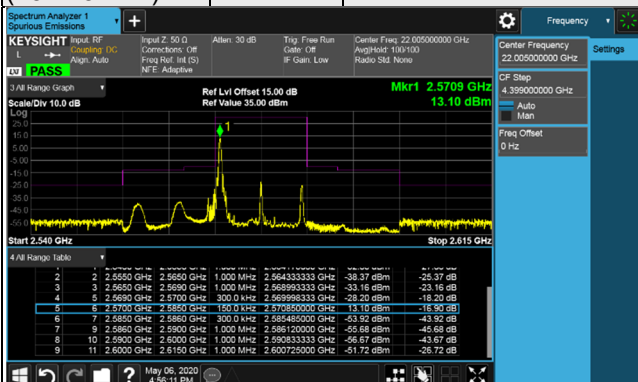

LTE Band 38

Channel Bandwidth: 10MHz

Channel 37800 (2575.0MHz) 256QAM 1 RB / 0 RB Offset Channel 38000 (2595.0MHz) 256QAM 1 RB / 0 RB Offset

Channel 37800 (2575.0MHz) 256QAM 1 RB / 49 RB Offset Channel 38000 (2595.0MHz) 256QAM 1 RB / 49 RB Offset

Channel 37800 (2575.0MHz) 256QAM 50 RB / 0 RB Offset Channel 38000 (2595.0MHz) 256QAM 50 RB / 0 RB Offset

Channel Bandwidth: 10MHz

Channel 38200 (2615.0MHz) 256QAM 1 RB / 0 RB Offset

Channel 38200 (2615.0MHz) 256QAM 1 RB / 49 RB Offset

Channel 38200 (2615.0MHz) 256QAM 50 RB / 0 RB Offset

LTE Band 38

Channel Bandwidth: 15MHz

Channel 37825
(2577.5MHz)

256QAM

1 RB / 0 RB Offset

Channel 38000
(2595.0MHz)

256QAM

1 RB / 0 RB Offset

Channel 37825
(2577.5MHz)

256QAM

1 RB / 74 RB Offset

Channel 38000
(2595.0MHz)

256QAM

1 RB / 74 RB Offset

Channel 37825
(2577.5MHz)