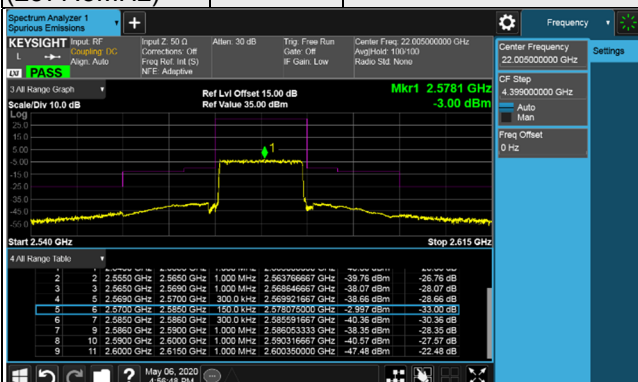

Channel 38200 (2615.0MHz) 256QAM 50 RB / 0 RB Offset

LTE Band 38

Channel Bandwidth: 15MHz

Channel 37825
(2577.5MHz)

256QAM

1 RB / 0 RB Offset

Channel 38000
(2595.0MHz)

256QAM

1 RB / 0 RB Offset

Channel 37825
(2577.5MHz)

256QAM

1 RB / 74 RB Offset

Channel 38000
(2595.0MHz)

256QAM

1 RB / 74 RB Offset

Channel 37825
(2577.5MHz)

256QAM

75 RB / 0 RB Offset

Channel 38000
(2595.0MHz)

256QAM

75 RB / 0 RB Offset

Channel Bandwidth: 15MHz

Channel 38175 (2612.5MHz) 256QAM 1 RB / 0 RB Offset

Channel 38175 (2612.5MHz) 256QAM 1 RB / 74 RB Offset