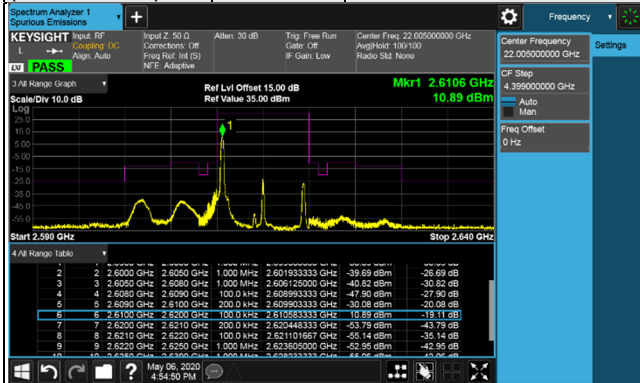

LTE Band 38

Channel Bandwidth: 10MHz

Channel 37800 (2575.0MHz) 256QAM 1 RB / 0 RB Offset Channel 38000 (2595.0MHz) 256QAM 1 RB / 0 RB Offset

Channel 37800 (2575.0MHz) 256QAM 1 RB / 49 RB Offset Channel 38000 (2595.0MHz) 256QAM 1 RB / 49 RB Offset

Channel 37800 (2575.0MHz) 256QAM 50 RB / 0 RB Offset Channel 38000 (2595.0MHz) 256QAM 50 RB / 0 RB Offset

Channel Bandwidth: 10MHz

Channel 38200 (2615.0MHz) 256QAM 1 RB / 0 RB Offset

Channel 38200 (2615.0MHz) 256QAM 1 RB / 49 RB Offset

Channel 38200 (2615.0MHz) 256QAM 50 RB / 0 RB Offset

LTE Band 38

Channel Bandwidth: 15MHz

Channel 37825
(2577.5MHz)

256QAM

1 RB / 0 RB Offset

Channel 38000
(2595.0MHz)

256QAM