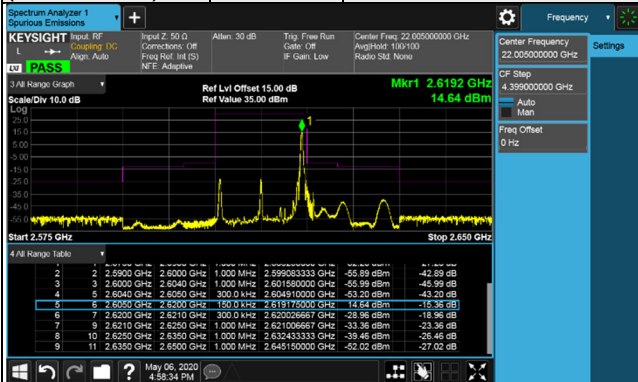

256QAM

75 RB / 0 RB Offset

Channel 38000
(2595.0MHz)

256QAM

75 RB / 0 RB Offset

Channel Bandwidth: 15MHz

Channel 38175 (2612.5MHz) 256QAM 1 RB / 0 RB Offset

Channel 38175 (2612.5MHz) 256QAM 1 RB / 74 RB Offset

Channel 38175 (2612.5MHz) 256QAM 75 RB / 0 RB Offset

LTE Band 38

Channel Bandwidth: 20MHz

Channel 37850 (2580.0MHz) 256QAM 1 RB / 0 RB Offset Channel 38000 (2595.0MHz) 256QAM 1 RB / 0 RB Offset

Channel 37850 (2580.0MHz) 256QAM 1 RB / 99 RB Offset Channel 38000 (2595.0MHz) 256QAM 1 RB / 99 RB Offset