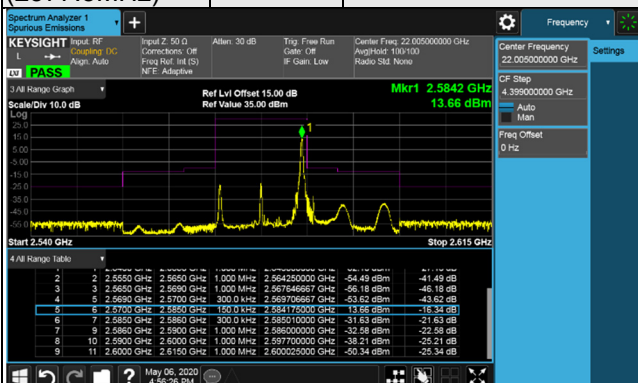

Channel 38200 (2615.0MHz) 256QAM 50 RB / 0 RB Offset

LTE Band 38

Channel Bandwidth: 15MHz

Channel 37825
(2577.5MHz)

256QAM

1 RB / 0 RB Offset

Channel 38000
(2595.0MHz)

256QAM

1 RB / 0 RB Offset

Channel 37825
(2577.5MHz)

256QAM

1 RB / 74 RB Offset

Channel 38000
(2595.0MHz)

256QAM

1 RB / 74 RB Offset

Channel 37825
(2577.5MHz)

256QAM

75 RB / 0 RB Offset

Channel 38000
(2595.0MHz)

256QAM

75 RB / 0 RB Offset

Channel Bandwidth: 15MHz

Channel 38175 (2612.5MHz) 256QAM 1 RB / 0 RB Offset

Channel 38175 (2612.5MHz) 256QAM 1 RB / 74 RB Offset