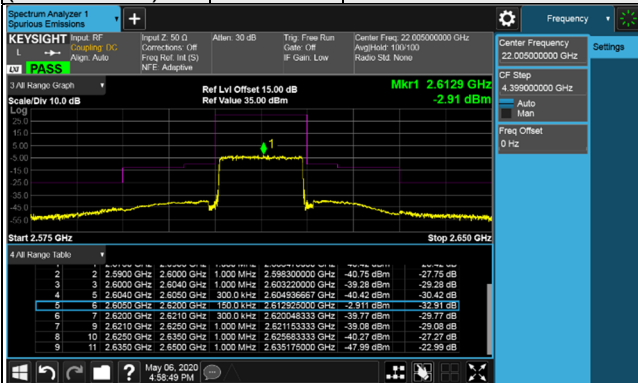

256QAM

75 RB / 0 RB Offset

Channel 38000
(2595.0MHz)

256QAM

75 RB / 0 RB Offset

Channel Bandwidth: 15MHz

Channel 38175 (2612.5MHz) 256QAM 1 RB / 0 RB Offset

Channel 38175 (2612.5MHz) 256QAM 1 RB / 74 RB Offset

Channel 38175 (2612.5MHz) 256QAM 75 RB / 0 RB Offset

LTE Band 38

Channel Bandwidth: 20MHz

Channel 37850 (2580.0MHz) 256QAM 1 RB / 0 RB Offset Channel 38000 (2595.0MHz) 256QAM 1 RB / 0 RB Offset

Channel 37850 (2580.0MHz) 256QAM 1 RB / 99 RB Offset Channel 38000 (2595.0MHz) 256QAM 1 RB / 99 RB Offset