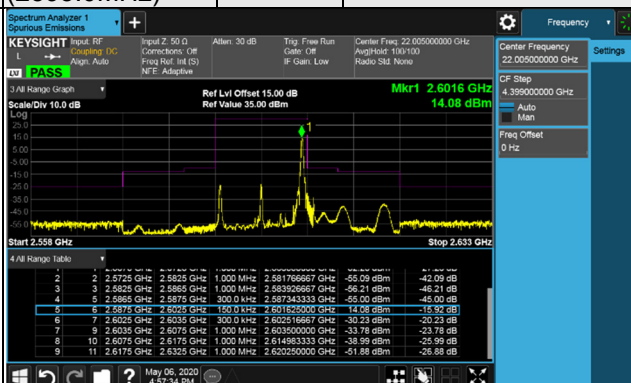

Channel 38200 (2615.0MHz) 256QAM 50 RB / 0 RB Offset

LTE Band 38

Channel Bandwidth: 15MHz

Channel 37825
(2577.5MHz)

256QAM

1 RB / 0 RB Offset

Channel 38000
(2595.0MHz)

256QAM

1 RB / 0 RB Offset

Channel 37825
(2577.5MHz)

256QAM

1 RB / 74 RB Offset

Channel 38000
(2595.0MHz)

256QAM

1 RB / 74 RB Offset

Channel 37825
(2577.5MHz)

256QAM

75 RB / 0 RB Offset

Channel 38000
(2595.0MHz)

256QAM

75 RB / 0 RB Offset

Channel Bandwidth: 15MHz

Channel 38175 (2612.5MHz) 256QAM 1 RB / 0 RB Offset

Channel 38175 (2612.5MHz) 256QAM 1 RB / 74 RB Offset

Channel 38175 (2612.5MHz) 256QAM 75 RB / 0 RB Offset

LTE Band 38

Channel Bandwidth: 20MHz

Channel 37850 (2580.0MHz) 256QAM 1 RB / 0 RB Offset Channel 38000 (2595.0MHz) 256QAM 1 RB / 0 RB Offset

Channel 37850 (2580.0MHz) 256QAM 1 RB / 99 RB Offset Channel 38000 (2595.0MHz) 256QAM 1 RB / 99 RB Offset