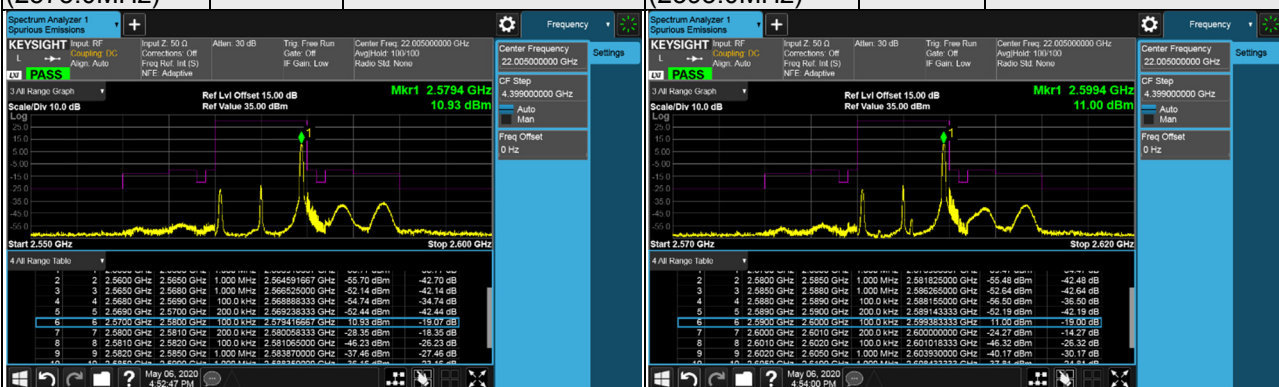

LTE Band 38

Channel Bandwidth: 10MHz

Channel 37800 (2575.0MHz) 256QAM 1 RB / 0 RB Offset Channel 38000 (2595.0MHz) 256QAM 1 RB / 0 RB Offset

Channel 37800 (2575.0MHz) 256QAM 1 RB / 49 RB Offset Channel 38000 (2595.0MHz) 256QAM 1 RB / 49 RB Offset

Channel 37800 (2575.0MHz) 256QAM 50 RB / 0 RB Offset Channel 38000 (2595.0MHz) 256QAM 50 RB / 0 RB Offset

Channel Bandwidth: 10MHz

Channel 38200 (2615.0MHz) 256QAM 1 RB / 0 RB Offset

Channel 38200 (2615.0MHz) 256QAM 1 RB / 49 RB Offset

Channel 38200 (2615.0MHz) 256QAM 50 RB / 0 RB Offset

LTE Band 38

Channel Bandwidth: 15MHz

Channel 37825
(2577.5MHz)

256QAM

1 RB / 0 RB Offset

Channel 38000
(2595.0MHz)

256QAM