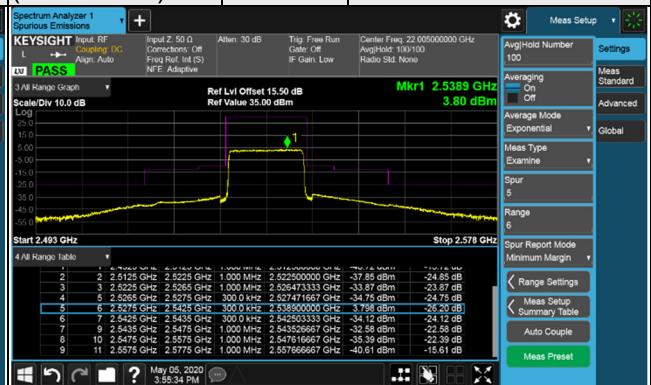

Channel Bandwidth: 15MHz

Channel 20825  
(2507.5MHz)

256QAM

1 RB / 0 RB Offset

Channel 21100  
(2535.0MHz)

256QAM

1 RB / 0 RB Offset

Channel 20825  
(2507.5MHz)

256QAM

1 RB / 74 RB Offset

Channel 21100  
(2535.0MHz)

256QAM

1 RB / 74 RB Offset

Channel 20825  
(2507.5MHz)

256QAM

75 RB / 0 RB Offset

Channel 21100  
(2535.0MHz)

256QAM

75 RB / 0 RB Offset

Channel Bandwidth: 15MHz

Channel 21375 (2562.5MHz) 256QAM 1 RB / 0 RB Offset

Channel 21375 (2562.5MHz) 256QAM 1 RB / 74 RB Offset

Channel 21375 (2562.5MHz) 256QAM 75 RB / 0 RB Offset

Channel Bandwidth: 20MHz

Channel 20850  
(2510.0MHz)

256QAM

1 RB / 0 RB Offset

Channel 21100  
(2535.0MHz)

256QAM

1 RB / 0 RB Offset

Channel 20850  
(2510.0MHz)