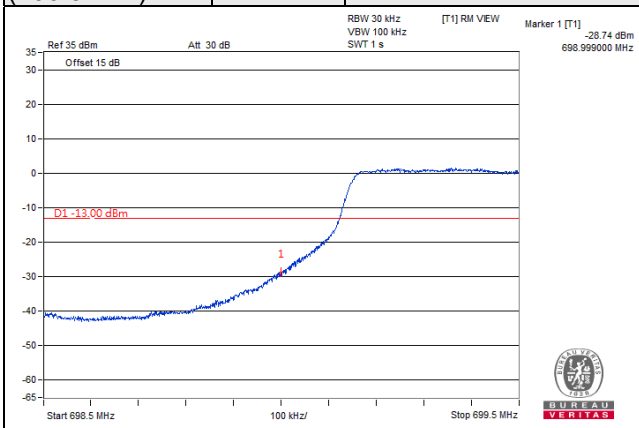

Channel 23025 (700.5MHz)	256QAM	15 RB / 0 RB Offset	Channel 23165 (714.5MHz)	256QAM	15 RB / 0 RB Offset