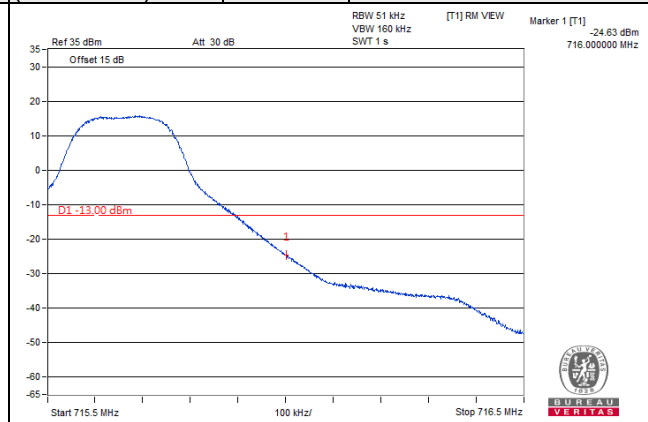

Channel Bandwidth: 5MHz

Channel 23035  
(701.5MHz)

256QAM

1 RB / 0 RB Offset

Channel 23155  
(713.5MHz)

256QAM

1 RB / 24RB Offset

Channel 23035  
(701.5MHz)