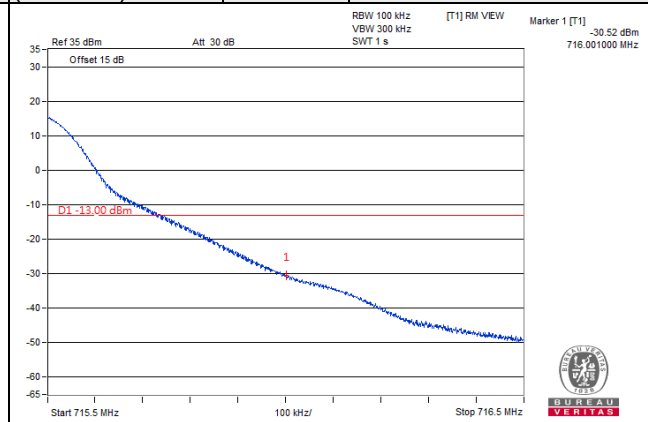

Channel Bandwidth: 10MHz

Channel 23060
(704MHz)

256QAM

1 RB / 0 RB Offset

Channel 23130
(711MHz)

256QAM

1 RB / 24RB Offset