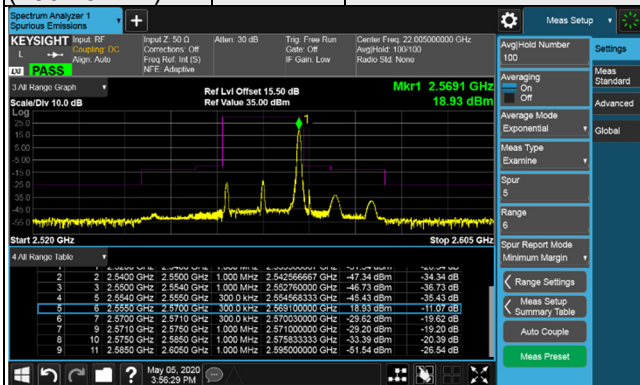

Channel 21100  
(2535.0MHz)

256QAM

75 RB / 0 RB Offset

Channel Bandwidth: 15MHz

Channel 21375 (2562.5MHz) 256QAM 1 RB / 0 RB Offset

Channel 21375 (2562.5MHz) 256QAM 1 RB / 74 RB Offset

Channel 21375 (2562.5MHz) 256QAM 75 RB / 0 RB Offset

Channel Bandwidth: 20MHz

Channel 20850  
(2510.0MHz)

256QAM

1 RB / 0 RB Offset

Channel 21100  
(2535.0MHz)

256QAM

1 RB / 0 RB Offset

Channel 20850  
(2510.0MHz)