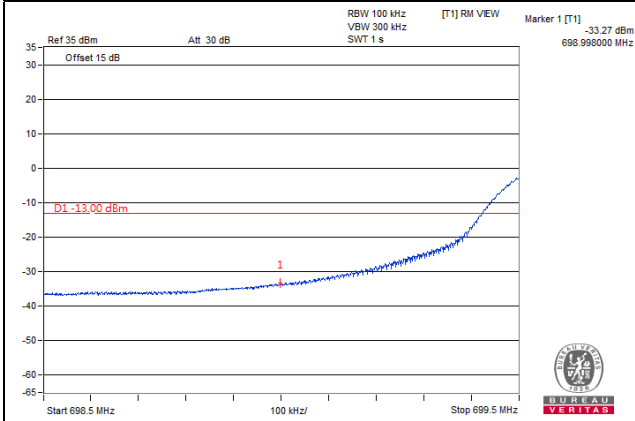

Channel 23060
(704MHz)

256QAM

50 RB / 0 RB Offset

Channel 23130
(711MHz)

256QAM

25 RB / 0 RB Offset