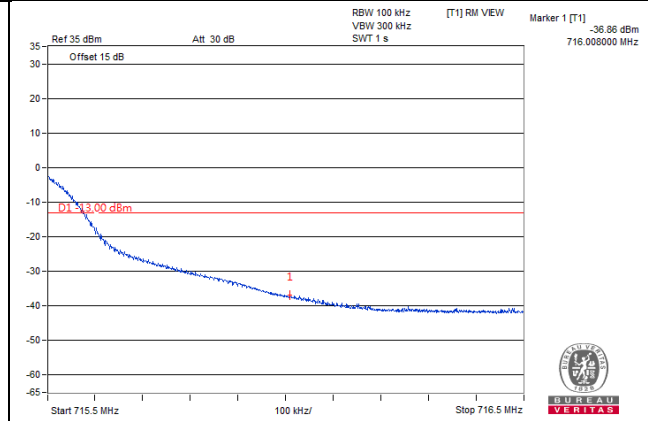

Channel 23060
(704MHz)

256QAM

50 RB / 0 RB Offset

Channel 23130
(711MHz)

256QAM

25 RB / 0 RB Offset