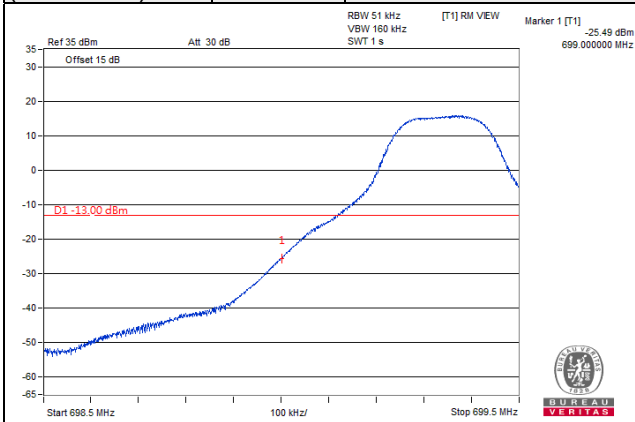

Channel Bandwidth: 5MHz

Channel 23035  
(701.5MHz)

256QAM

1 RB / 0 RB Offset

Channel 23155  
(713.5MHz)

256QAM

1 RB / 24RB Offset

Channel 23035  
(701.5MHz)