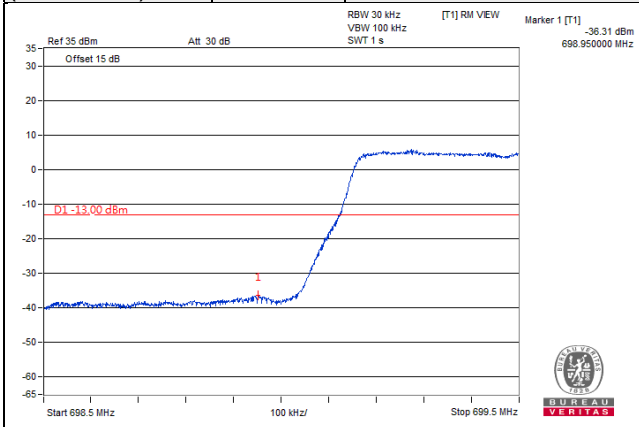

Channel 23017 (699.7MHz)	256QAM	6 RB / 0 RB Offset	Channel 23173 (715.3MHz)	256QAM	6 RB / 0 RB Offset