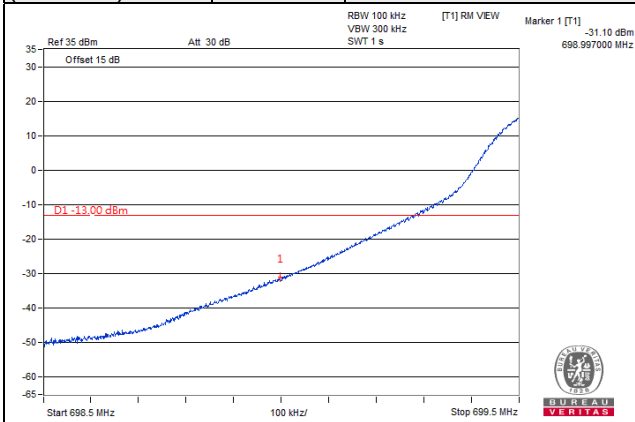

Channel Bandwidth: 10MHz

Channel 23060
(704MHz)

256QAM

1 RB / 0 RB Offset

Channel 23130
(711MHz)

256QAM

1 RB / 24RB Offset