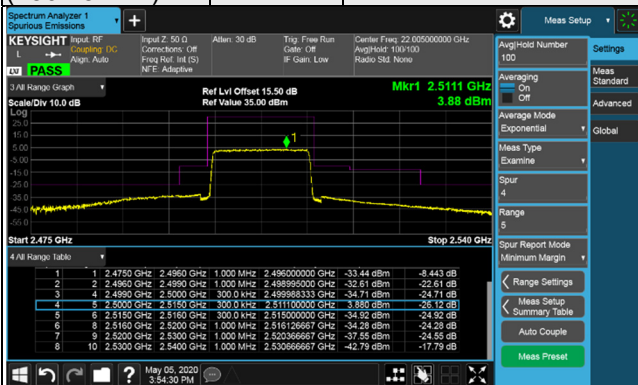

Channel Bandwidth: 15MHz

Channel 20825  
(2507.5MHz)

256QAM

1 RB / 0 RB Offset

Channel 21100  
(2535.0MHz)

256QAM

1 RB / 0 RB Offset

Channel 20825  
(2507.5MHz)

256QAM

1 RB / 74 RB Offset

Channel 21100  
(2535.0MHz)

256QAM

1 RB / 74 RB Offset

Channel 20825  
(2507.5MHz)

256QAM

75 RB / 0 RB Offset

Channel 21100  
(2535.0MHz)

256QAM

75 RB / 0 RB Offset

Channel Bandwidth: 15MHz

Channel 21375 (2562.5MHz) 256QAM 1 RB / 0 RB Offset

Channel 21375 (2562.5MHz) 256QAM 1 RB / 74 RB Offset

Channel 21375 (2562.5MHz) 256QAM 75 RB / 0 RB Offset