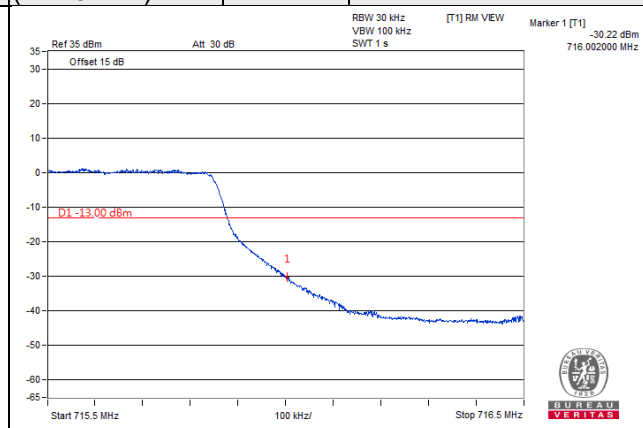

Channel 23025 (700.5MHz)	256QAM	15 RB / 0 RB Offset	Channel 23165 (714.5MHz)	256QAM	15 RB / 0 RB Offset