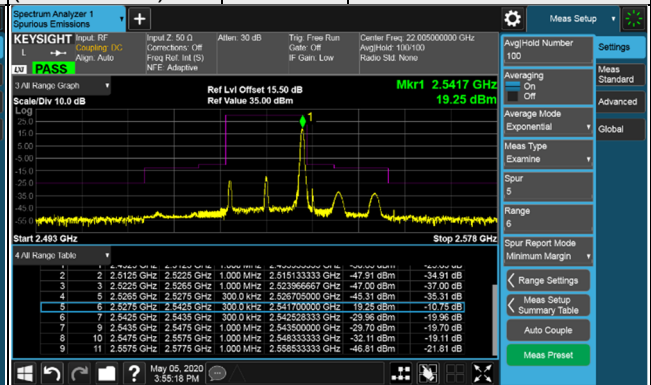

Channel Bandwidth: 15MHz

Channel 20825  
(2507.5MHz)

256QAM

1 RB / 0 RB Offset

Channel 21100  
(2535.0MHz)

256QAM

1 RB / 0 RB Offset

Channel 20825  
(2507.5MHz)

256QAM

1 RB / 74 RB Offset

Channel 21100  
(2535.0MHz)

256QAM

1 RB / 74 RB Offset

Channel 20825  
(2507.5MHz)

256QAM

75 RB / 0 RB Offset