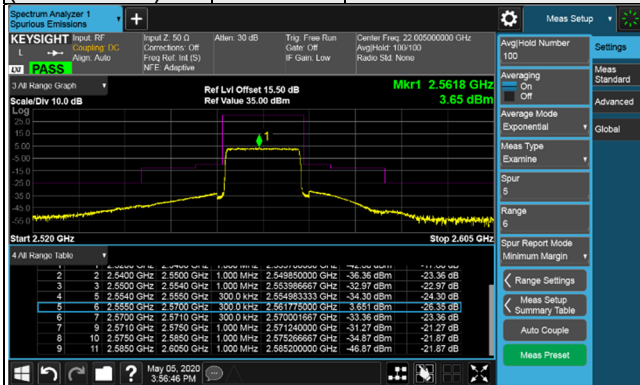

Channel 21100  
(2535.0MHz)

256QAM

75 RB / 0 RB Offset

Channel Bandwidth: 15MHz

Channel 21375 (2562.5MHz) 256QAM 1 RB / 0 RB Offset

Channel 21375 (2562.5MHz) 256QAM 1 RB / 74 RB Offset

Channel 21375 (2562.5MHz) 256QAM 75 RB / 0 RB Offset

Channel Bandwidth: 20MHz

Channel 20850  
(2510.0MHz)

256QAM

1 RB / 0 RB Offset

Channel 21100  
(2535.0MHz)

256QAM

1 RB / 0 RB Offset

Channel 20850  
(2510.0MHz)

256QAM

1 RB / 99 RB Offset

Channel 21100  
(2535.0MHz)

256QAM

1 RB / 99 RB Offset

Channel 20850  
(2510.0MHz)

256QAM

100 RB / 0 RB Offset