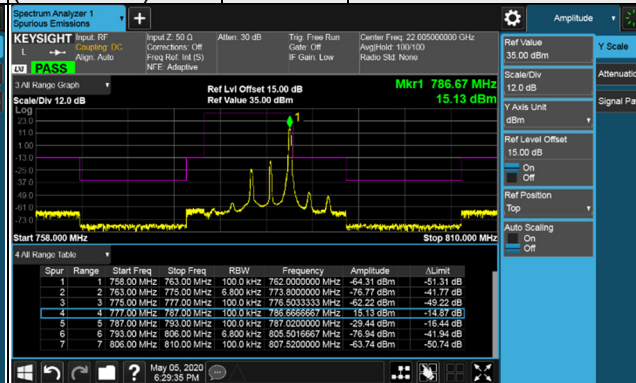

LTE Band 13

Channel Bandwidth: 5MHz

Channel 23205
(779.5MHz)

256QAM

1 RB / 0 RB Offset

Channel 23255
(784.5MHz)

256QAM

1 RB / 24 RB Offset