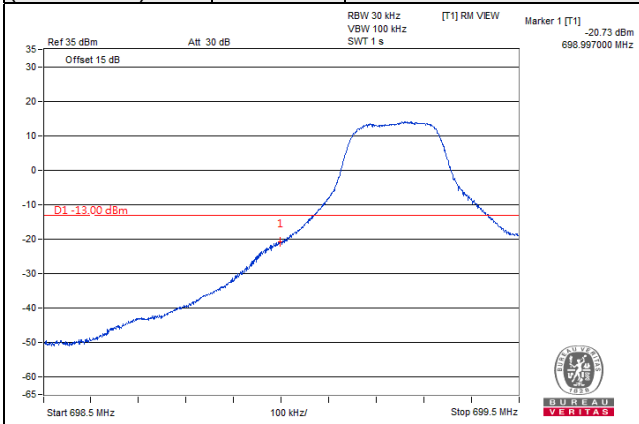

Channel Bandwidth: 3MHz

Channel 23025 (700.5MHz)	256QAM	1 RB / 0 RB Offset	Channel 23165 (714.5MHz)	256QAM	1 RB / 14RB Offset