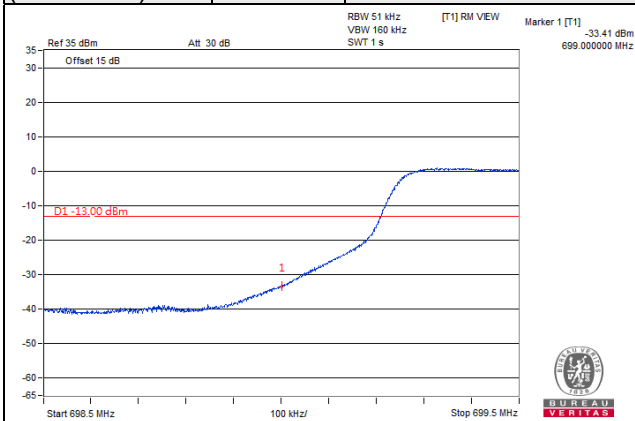

Channel 23035
(701.5MHz)

256QAM

25 RB / 0 RB Offset

Channel 23155
(713.5MHz)

256QAM

25 RB / 0 RB Offset