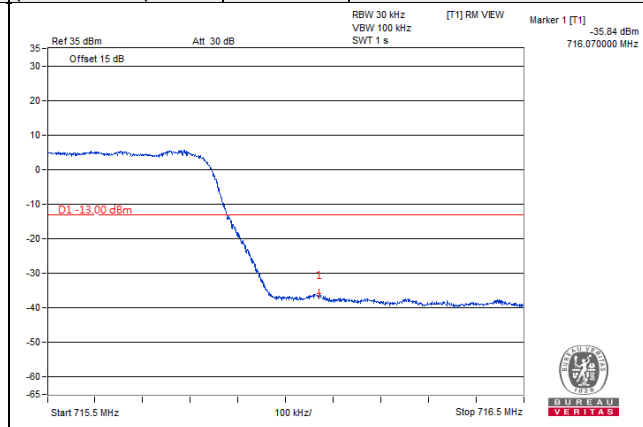

Channel 23017 (699.7MHz)	256QAM	6 RB / 0 RB Offset	Channel 23173 (715.3MHz)	256QAM	6 RB / 0 RB Offset