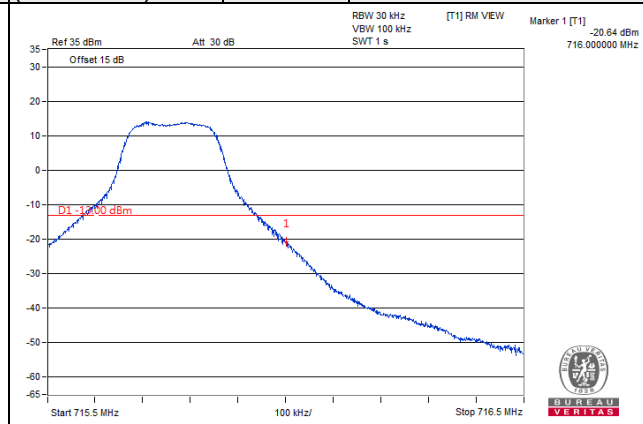

Channel Bandwidth: 3MHz

Channel 23025 (700.5MHz)	256QAM	1 RB / 0 RB Offset	Channel 23165 (714.5MHz)	256QAM	1 RB / 14RB Offset