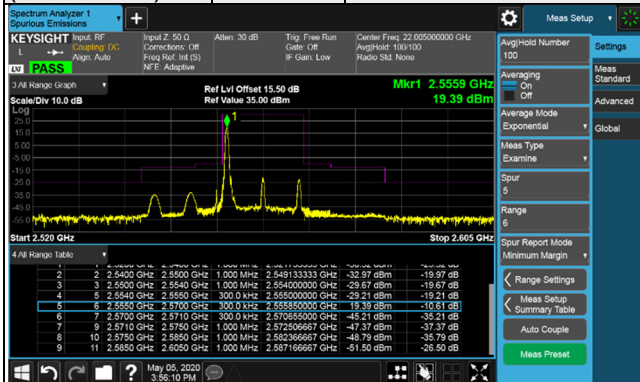

Channel 21100  
(2535.0MHz)

256QAM

75 RB / 0 RB Offset

Channel Bandwidth: 15MHz

Channel 21375 (2562.5MHz) 256QAM 1 RB / 0 RB Offset

Channel 21375 (2562.5MHz) 256QAM 1 RB / 74 RB Offset

Channel 21375 (2562.5MHz) 256QAM 75 RB / 0 RB Offset

Channel Bandwidth: 20MHz

Channel 20850  
(2510.0MHz)

256QAM

1 RB / 0 RB Offset

Channel 21100  
(2535.0MHz)

256QAM

1 RB / 0 RB Offset

Channel 20850  
(2510.0MHz)