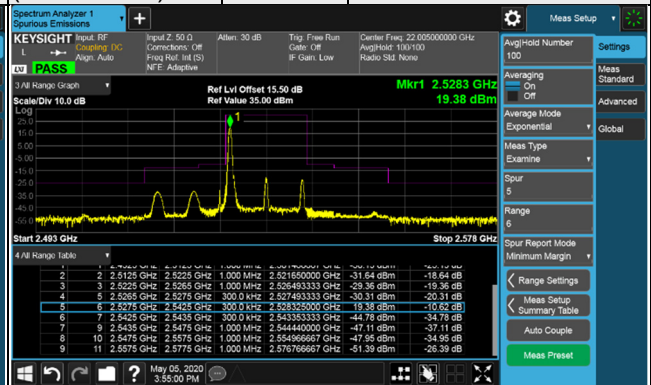

Channel Bandwidth: 15MHz

Channel 20825  
(2507.5MHz)

256QAM

1 RB / 0 RB Offset

Channel 21100  
(2535.0MHz)

256QAM

1 RB / 0 RB Offset

Channel 20825  
(2507.5MHz)

256QAM

1 RB / 74 RB Offset

Channel 21100  
(2535.0MHz)

256QAM

1 RB / 74 RB Offset

Channel 20825  
(2507.5MHz)

256QAM

75 RB / 0 RB Offset