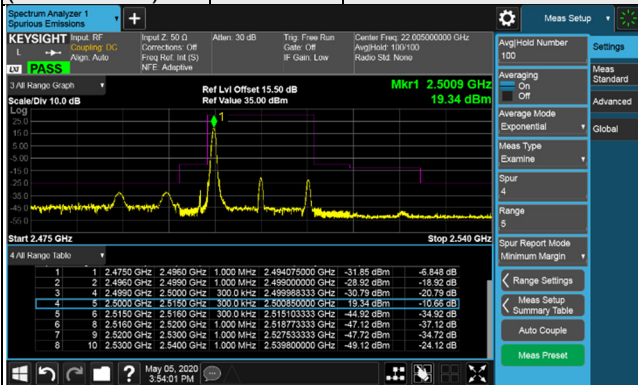

Channel Bandwidth: 15MHz

Channel 20825  
(2507.5MHz)

256QAM

1 RB / 0 RB Offset

Channel 21100  
(2535.0MHz)

256QAM

1 RB / 0 RB Offset

Channel 20825  
(2507.5MHz)

256QAM

1 RB / 74 RB Offset

Channel 21100  
(2535.0MHz)

256QAM

1 RB / 74 RB Offset

Channel 20825  
(2507.5MHz)

256QAM

75 RB / 0 RB Offset