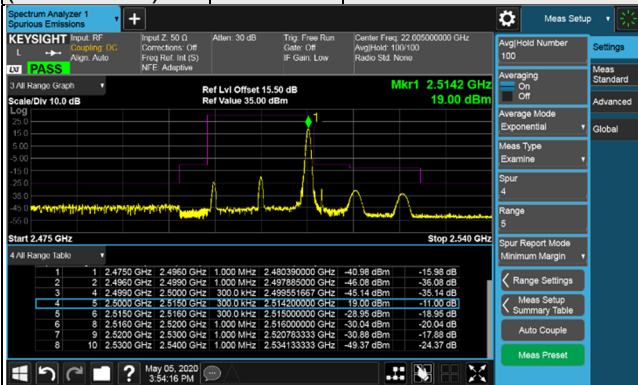

Channel Bandwidth: 15MHz

Channel 20825  
(2507.5MHz)

256QAM

1 RB / 0 RB Offset

Channel 21100  
(2535.0MHz)

256QAM

1 RB / 0 RB Offset

Channel 20825  
(2507.5MHz)

256QAM

1 RB / 74 RB Offset

Channel 21100  
(2535.0MHz)

256QAM

1 RB / 74 RB Offset

Channel 20825  
(2507.5MHz)

256QAM

75 RB / 0 RB Offset