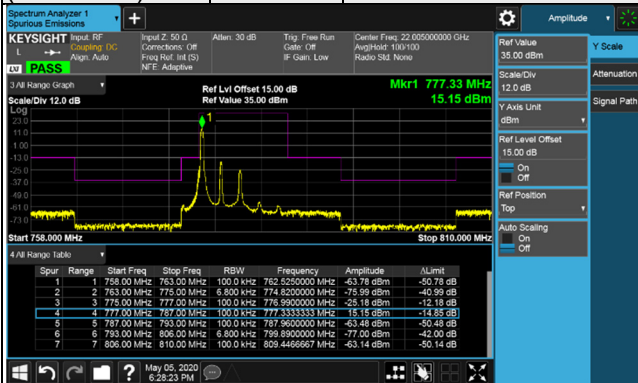

LTE Band 13

Channel Bandwidth: 5MHz

Channel 23205
(779.5MHz)

256QAM

1 RB / 0 RB Offset

Channel 23255
(784.5MHz)

256QAM

1 RB / 24 RB Offset