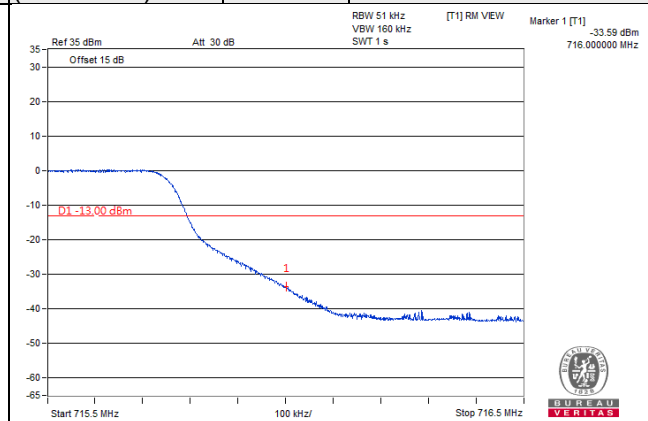

Channel 23035
(701.5MHz)

256QAM

25 RB / 0 RB Offset

Channel 23155
(713.5MHz)

256QAM

25 RB / 0 RB Offset