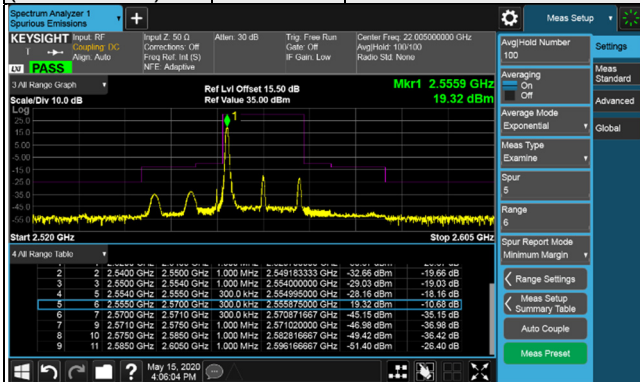

Channel Bandwidth: 15MHz

Channel 21375 (2562.5MHz) 256QAM 1 RB / 0 RB Offset