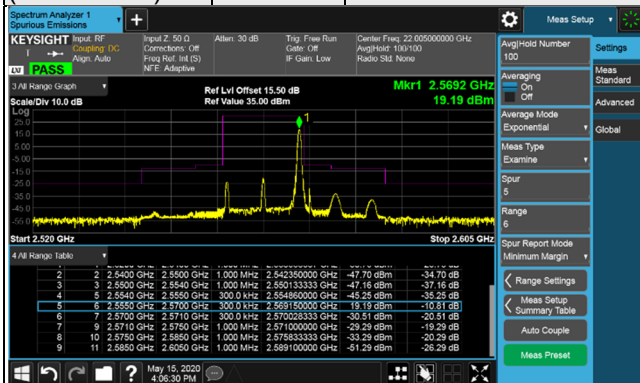

Channel 21375 (2562.5MHz) 256QAM 1 RB / 74 RB Offset