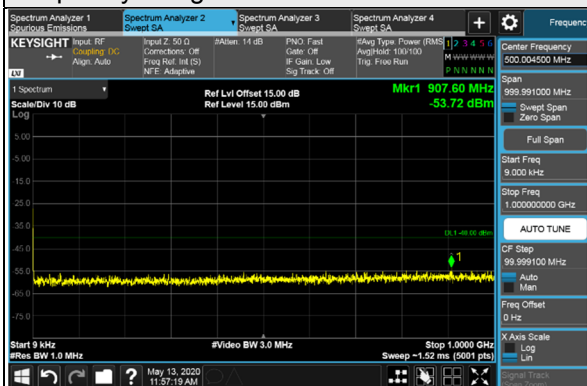

Frequency Range : 1GHz~18GHz

Frequency Range : 18GHz~40GHz

*The 9kHz signal over the limit is from Spectrum.

Channel Bandwidth 15MHz

Channel 56665 (3692.50MHz)

Frequency Range : 9kHz~1GHz

Frequency Range : 1GHz~18GHz

Frequency Range : 18GHz~40GHz

*The 9kHz signal over the limit is from Spectrum.