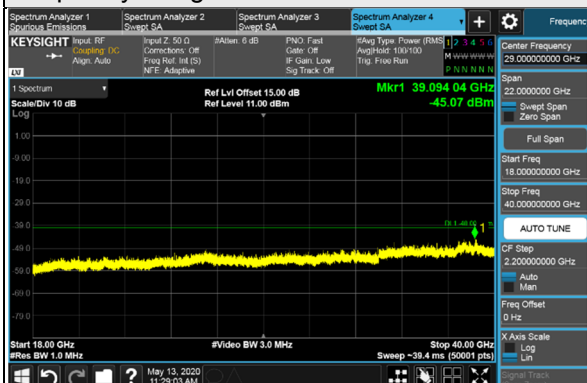

Frequency Range : 18GHz~40GHz