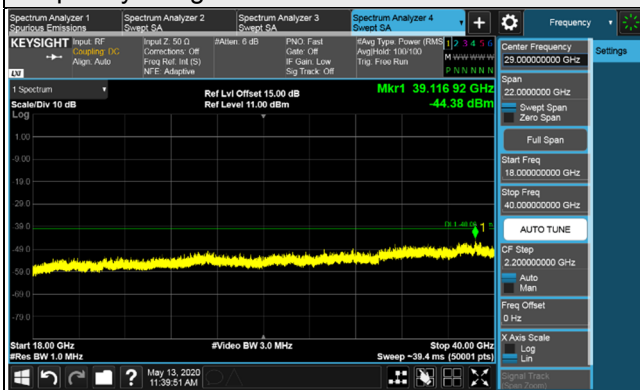

Frequency Range : 18GHz~40GHz