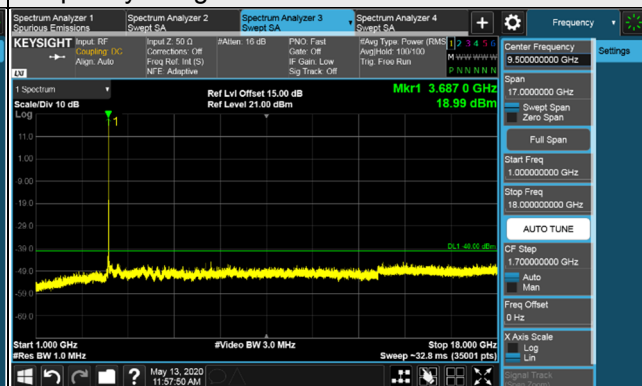

Frequency Range : 1GHz~18GHz

Frequency Range : 18GHz~40GHz

*The 9kHz signal over the limit is from Spectrum.

Channel Bandwidth 15MHz

Channel 56665 (3692.50MHz)

Frequency Range : 9kHz~1GHz

Frequency Range : 1GHz~18GHz

Frequency Range : 18GHz~40GHz

*The 9kHz signal over the limit is from Spectrum.