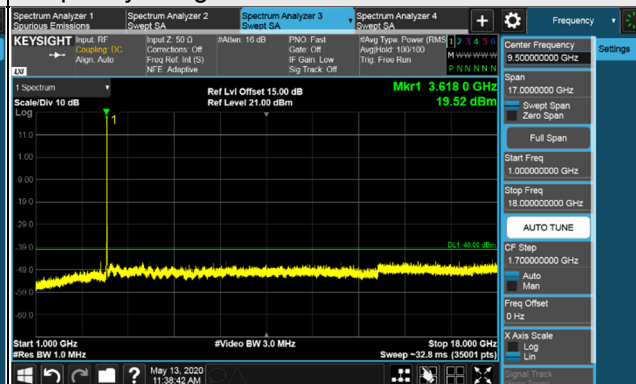

Frequency Range : 1GHz~18GHz