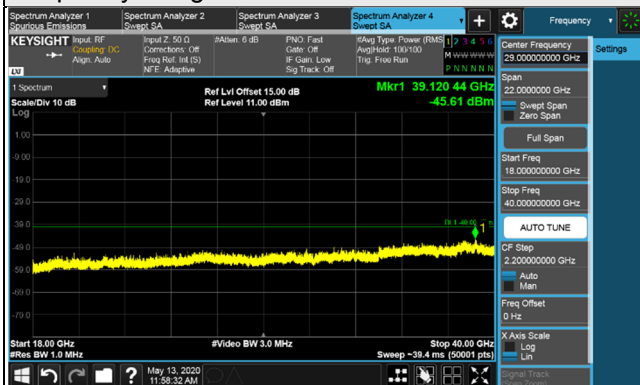

Frequency Range : 1GHz~18GHz

Frequency Range : 18GHz~40GHz

*The 9kHz signal over the limit is from Spectrum.

Channel Bandwidth 15MHz

Channel 56665 (3692.50MHz)

Frequency Range : 9kHz~1GHz

Frequency Range : 1GHz~18GHz

Frequency Range : 18GHz~40GHz

*The 9kHz signal over the limit is from Spectrum.