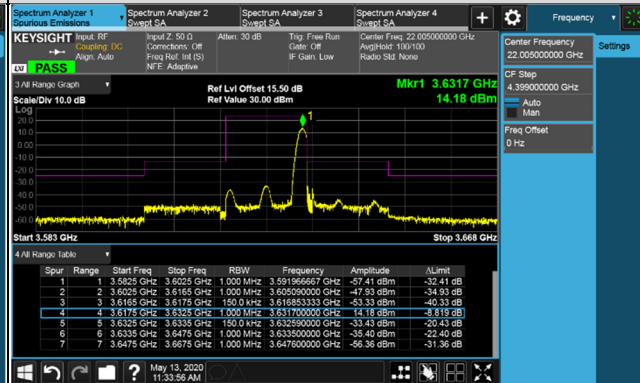

Channel Bandwidth 15MHz

Channel 55315 (3557.50MHz)

1RB

Channel 55990 (3625.0MHz)

1RB

1RB 74

1RB 74

Full RB

Full RB

Channel Bandwidth 15MHz

Channel 56665 (3692.5MHz)

1RB

1RB 74

Full RB

Channel Bandwidth 15MHz

Channel 55315 (3557.50MHz)