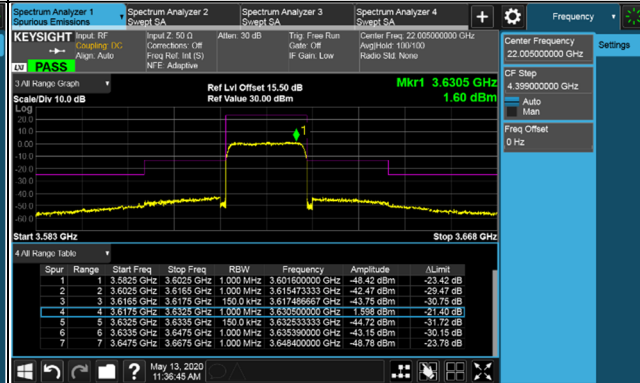

Channel Bandwidth 15MHz

Channel 55315 (3557.50MHz)

1RB

Channel 55990 (3625.0MHz)

1RB

1RB 74

1RB 74

Full RB

Full RB

Channel Bandwidth 15MHz

Channel 56665 (3692.5MHz)

1RB

1RB 74

Full RB

Channel Bandwidth 15MHz

Channel 55315 (3557.50MHz)