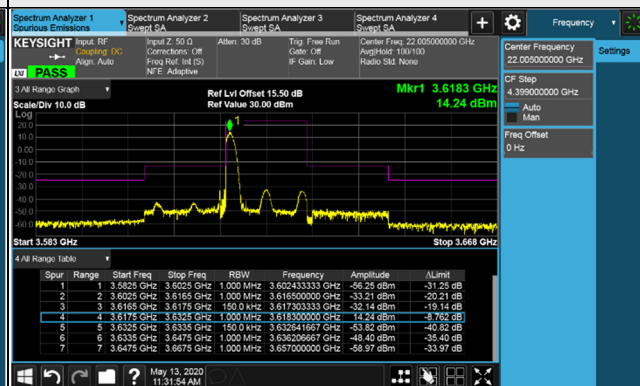

Channel Bandwidth 15MHz

Channel 55315 (3557.50MHz)

1RB

Channel 55990 (3625.0MHz)

1RB

1RB 74

1RB 74

Full RB

Full RB

Channel Bandwidth 15MHz

Channel 56665 (3692.5MHz)

1RB

1RB 74

Full RB

Channel Bandwidth 15MHz

Channel 55315 (3557.50MHz)