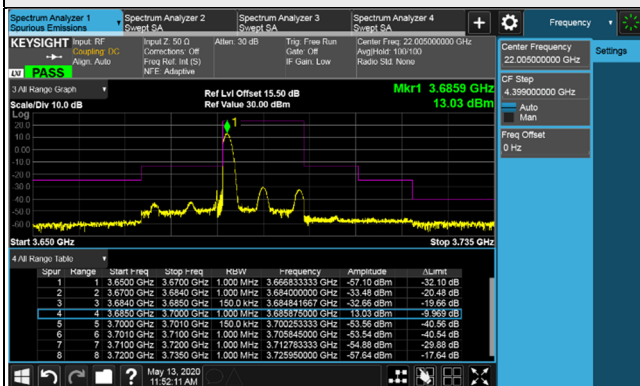

Channel Bandwidth 15MHz

Channel 55315 (3557.50MHz)

1RB

Channel 55990 (3625.0MHz)

1RB

1RB 74

1RB 74

Full RB

Full RB

Channel Bandwidth 15MHz

Channel 56665 (3692.5MHz)

1RB

1RB 74

Full RB

Channel Bandwidth 15MHz

Channel 55315 (3557.50MHz)