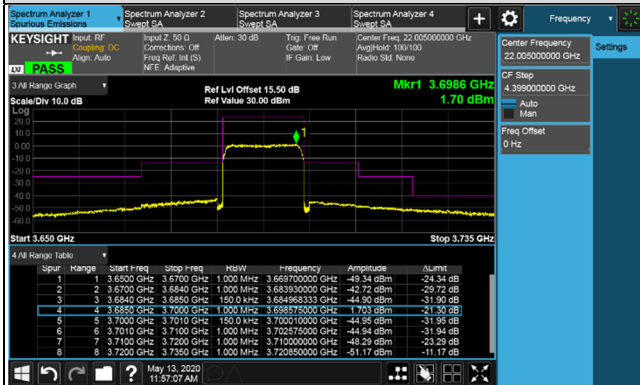

Channel Bandwidth 15MHz

Channel 55315 (3557.50MHz)

1RB

Channel 55990 (3625.0MHz)

1RB

1RB 74

1RB 74

Full RB

Full RB

Channel Bandwidth 15MHz

Channel 56665 (3692.5MHz)

1RB

1RB 74

Full RB

Channel Bandwidth 15MHz

Channel 55315 (3557.50MHz)

Frequency Range : 9kHz~1GHz

Frequency Range : 1GHz~18GHz

Frequency Range : 18GHz~40GHz

*The 9kHz signal over the limit is from Spectrum.

Channel Bandwidth 15MHz

Channel 55990 (3625.0MHz)

Frequency Range : 9kHz~1GHz