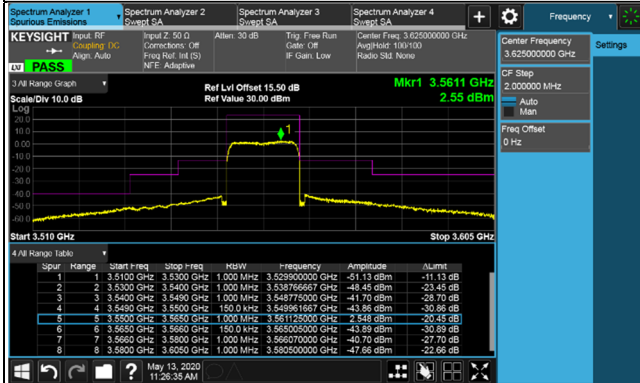

Channel Bandwidth 15MHz

Channel 55315 (3557.50MHz)

1RB

Channel 55990 (3625.0MHz)

1RB

1RB 74

1RB 74

Full RB

Full RB

Channel Bandwidth 15MHz

Channel 56665 (3692.5MHz)

1RB

1RB 74

Full RB

Channel Bandwidth 15MHz

Channel 55315 (3557.50MHz)