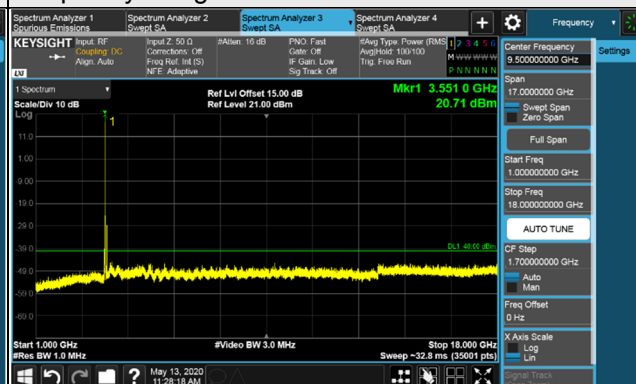

Frequency Range : 1GHz~18GHz