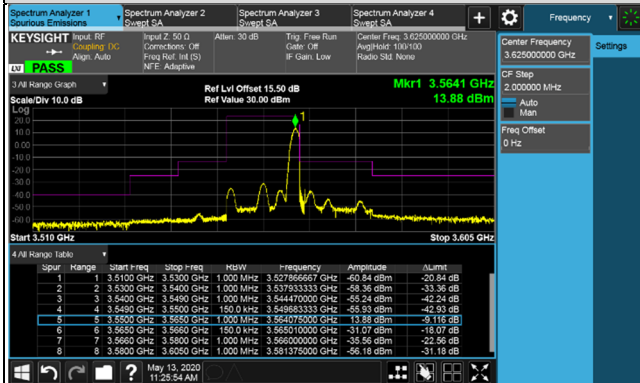

Channel Bandwidth 15MHz

Channel 55315 (3557.50MHz)

1RB

Channel 55990 (3625.0MHz)

1RB

1RB 74

1RB 74

Full RB

Full RB

Channel Bandwidth 15MHz

Channel 56665 (3692.5MHz)

1RB

1RB 74

Full RB

Channel Bandwidth 15MHz

Channel 55315 (3557.50MHz)