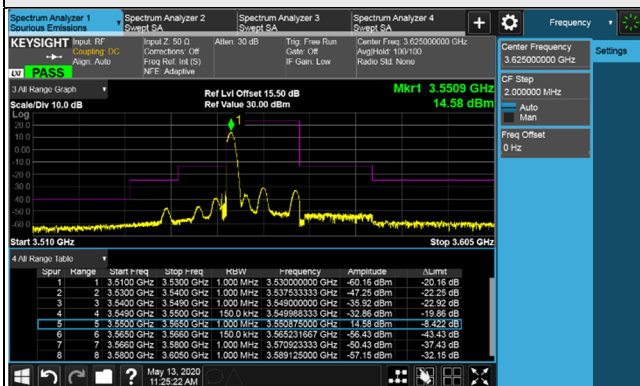

Channel Bandwidth 15MHz

Channel 55315 (3557.50MHz)

1RB

Channel 55990 (3625.0MHz)

1RB

1RB 74

1RB 74

Full RB

Full RB

Channel Bandwidth 15MHz

Channel 56665 (3692.5MHz)

1RB

1RB 74

Full RB

Channel Bandwidth 15MHz

Channel 55315 (3557.50MHz)