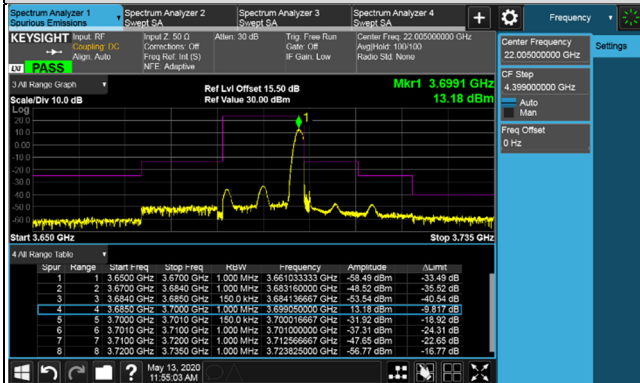

Channel Bandwidth 15MHz

Channel 55315 (3557.50MHz)

1RB

Channel 55990 (3625.0MHz)

1RB

1RB 74

1RB 74

Full RB

Full RB

Channel Bandwidth 15MHz

Channel 56665 (3692.5MHz)

1RB

1RB 74

Full RB

Channel Bandwidth 15MHz

Channel 55315 (3557.50MHz)

Frequency Range : 9kHz~1GHz

Frequency Range : 1GHz~18GHz

Frequency Range : 18GHz~40GHz

*The 9kHz signal over the limit is from Spectrum.

Channel Bandwidth 15MHz

Channel 55990 (3625.0MHz)

Frequency Range : 9kHz~1GHz