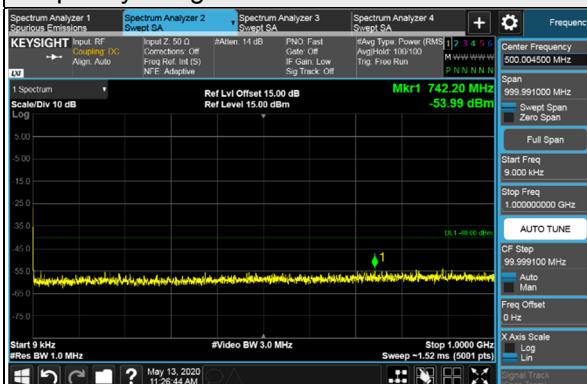

Channel Bandwidth 15MHz

Channel 55315 (3557.50MHz)

Frequency Range : 9kHz~1GHz