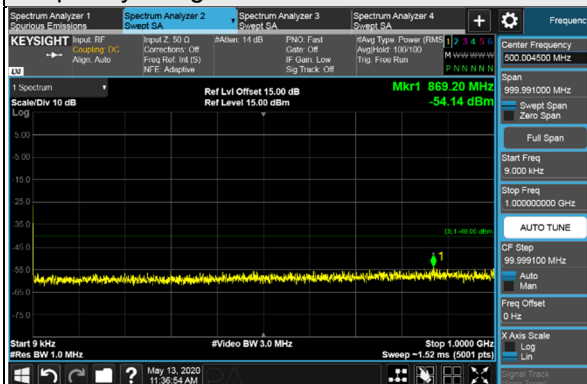

Frequency Range : 9kHz~1GHz

Frequency Range : 1GHz~18GHz

Frequency Range : 18GHz~40GHz

*The 9kHz signal over the limit is from Spectrum.

Channel Bandwidth 15MHz

Channel 55990 (3625.0MHz)

Frequency Range : 9kHz~1GHz