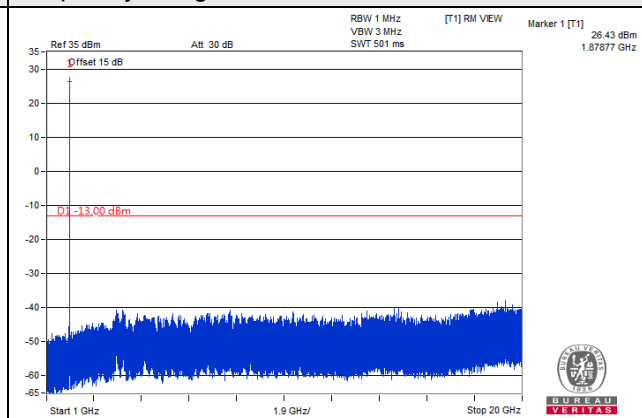

LTE Band 2

LTE Band 2, Channel Bandwidth 1.4MHz

Channel 18607 (1850.70MHz)

Frequency Range : 9kHz~1GHz

Frequency Range : 1GHz~20GHz

Channel 18900 (1880.00MHz)

Frequency Range : 9kHz~1GHz

Frequency Range : 1GHz~20GHz

Channel 19193 (1909.30MHz)

Frequency Range : 9kHz~1GHz

Frequency Range : 1GHz~20GHz

LTE Band 2, Channel Bandwidth 3MHz

Channel 18615 (1851.50MHz)

Frequency Range : 9kHz~1GHz

Frequency Range : 1GHz~20GHz

Channel 18900 (1880.00MHz)

Frequency Range : 9kHz~1GHz

Frequency Range : 1GHz~20GHz

Channel 19185 (1908.50MHz)

Frequency Range : 9kHz~1GHz

Frequency Range : 1GHz~20GHz

LTE Band 2, Channel Bandwidth 5MHz

Channel 18625 (1852.50MHz)

Frequency Range : 9kHz~1GHz