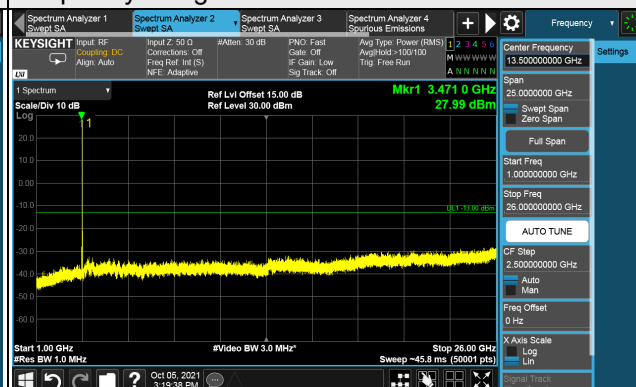

Frequency Range : 1GHz ~ 26GHz

Frequency Range : 26GHz ~ 40GHz

*The 9 kHz tone is from the spectrum analyzer.

Channel 633334 (3500.01MHz)

Frequency Range : 9kHz ~ 1GHz

Frequency Range : 1GHz ~ 26GHz

Frequency Range : 26GHz ~ 40GHz

*The 9 kHz tone is from the spectrum analyzer.

Channel 634666 (3519.99MHz)

Frequency Range : 9kHz ~ 1GHz

Frequency Range : 1GHz ~ 26GHz

Frequency Range : 26GHz ~ 40GHz

*The 9 kHz tone is from the spectrum analyzer.