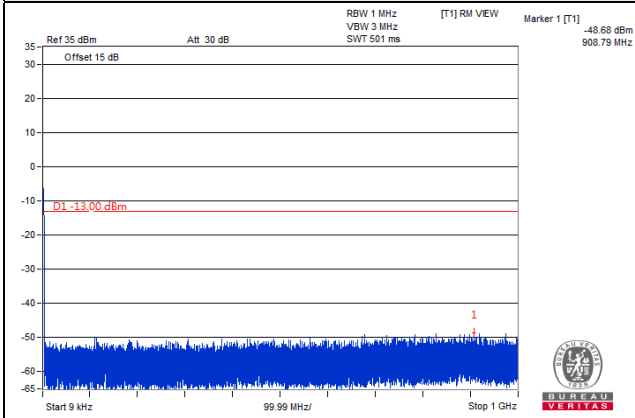

LTE Band 2, Channel Bandwidth 10MHz

Channel 18650 (1855.00MHz)

Frequency Range : 9kHz~1GHz