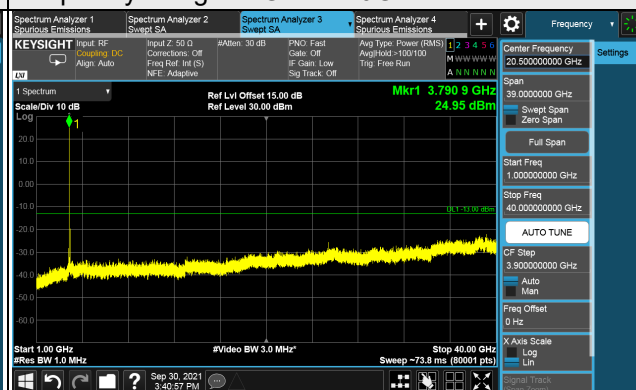

5G NR n77 (Part 270), Channel Bandwidth 100MHz

Channel 650000 (3750MHz)

Frequency Range : 9kHz ~ 1GHz

Frequency Range : 1GHz ~ 40GHz

Channel 656000 (3840.00MHz)

Frequency Range : 9kHz ~ 1GHz

Frequency Range : 1GHz ~ 40GHz

Channel 662000 (3930MHz)

Frequency Range : 9kHz ~ 1GHz

Frequency Range : 1GHz ~ 40GHz

*The 9 kHz tone is from the spectrum analyzer.