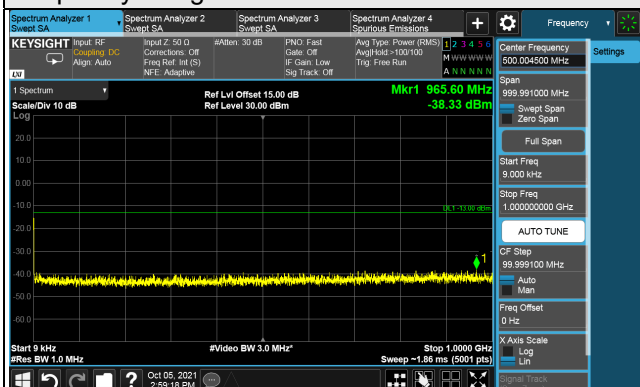

*The 9 kHz tone is from the spectrum analyzer.

Channel 635332 (3529.98MHz)

Frequency Range : 9kHz ~ 1GHz

Frequency Range : 1GHz ~ 26GHz

Frequency Range : 26GHz ~ 40GHz

*The 9 kHz tone is from the spectrum analyzer.