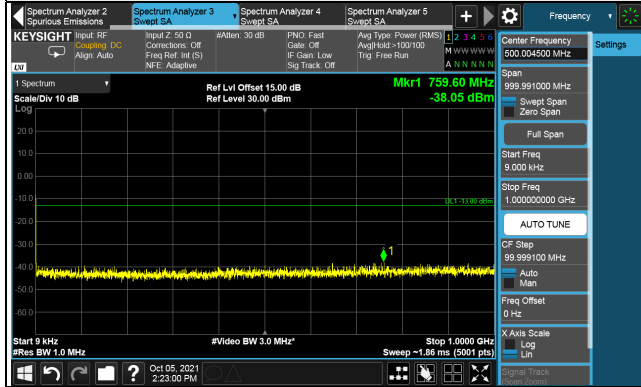

5G NR n77 (Part 27Q):

5G NR n77 (Part 27Q), Channel Bandwidth 20MHz

Channel 630668 (3460.02MHz)

Frequency Range : 9kHz ~ 1GHz

Frequency Range : 1GHz ~ 26GHz

Frequency Range : 26GHz ~ 40GHz

*The 9 kHz tone is from the spectrum analyzer.