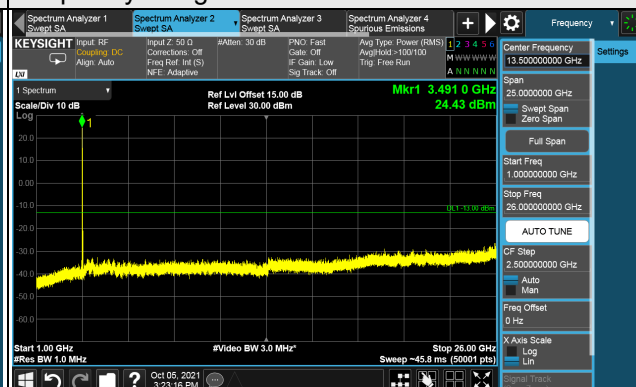

Frequency Range : 1GHz ~ 26GHz

Frequency Range : 26GHz ~ 40GHz

*The 9 kHz tone is from the spectrum analyzer.

Channel 633334 (3500.01MHz)

Frequency Range : 9kHz ~ 1GHz

Frequency Range : 1GHz ~ 26GHz

Frequency Range : 26GHz ~ 40GHz

*The 9 kHz tone is from the spectrum analyzer.

Channel 634666 (3519.99MHz)

Frequency Range : 9kHz ~ 1GHz

Frequency Range : 1GHz ~ 26GHz

Frequency Range : 26GHz ~ 40GHz

*The 9 kHz tone is from the spectrum analyzer.