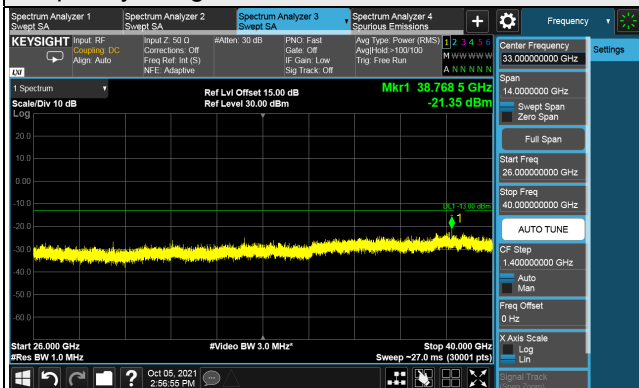

Frequency Range : 26GHz ~ 40GHz