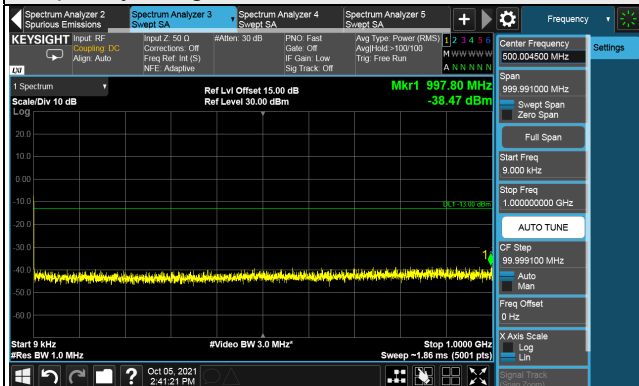

Frequency Range : 1GHz ~ 26GHz

Frequency Range : 26GHz ~ 40GHz

*The 9 kHz tone is from the spectrum analyzer.

5GNR n77 (Part 27Q), Channel Bandwidth 40MHz

Channel 631334 (3470.01MHz)

Frequency Range : 9kHz ~ 1GHz