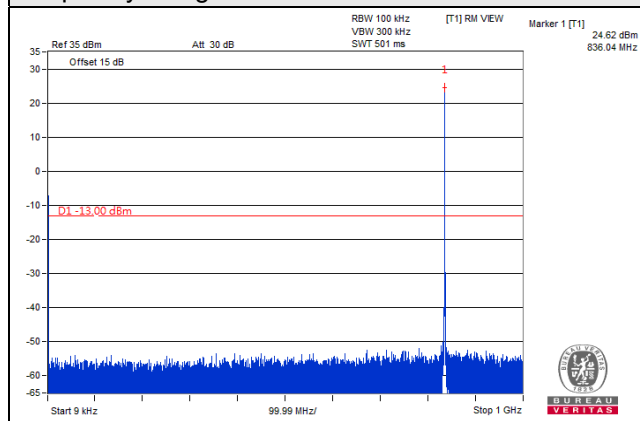

Frequency Range : 9kHz~1GHz

Frequency Range : 1GHz~20GHz

Channel 19100 (1900.00MHz)

Frequency Range : 9kHz~1GHz

Frequency Range : 1GHz~20GHz

LTE Band 5

LTE Band 5, Channel Bandwidth 1.4MHz

Channel 20407 (824.7MHz)

Frequency Range : 9kHz~1GHz

Frequency Range : 1GHz~9GHz

Channel 20525 (836.5MHz)

Frequency Range : 9kHz~1GHz

Frequency Range : 1GHz~9GHz

Channel 20643 (848.3MHz)

Frequency Range : 9kHz~1GHz

Frequency Range : 1GHz~9GHz

*The 9kHz signal over the limit is from Spectrum.

LTE Band 5, Channel Bandwidth 3MHz

Channel 20415 (825.5MHz)

Frequency Range : 9kHz~1GHz

Frequency Range : 1GHz~9GHz

Channel 20525 (836.5MHz)

Frequency Range : 9kHz~1GHz

Frequency Range : 1GHz~9GHz

Channel 20635 (847.5MHz)

Frequency Range : 9kHz~1GHz

Frequency Range : 1GHz~9GHz

*The 9kHz signal over the limit is from Spectrum.

LTE Band 5, Channel Bandwidth 5MHz

Channel 20425 (826.5MHz)