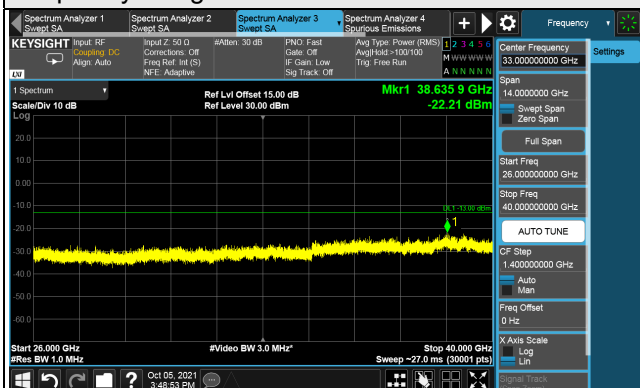

Frequency Range : 26GHz ~ 40GHz