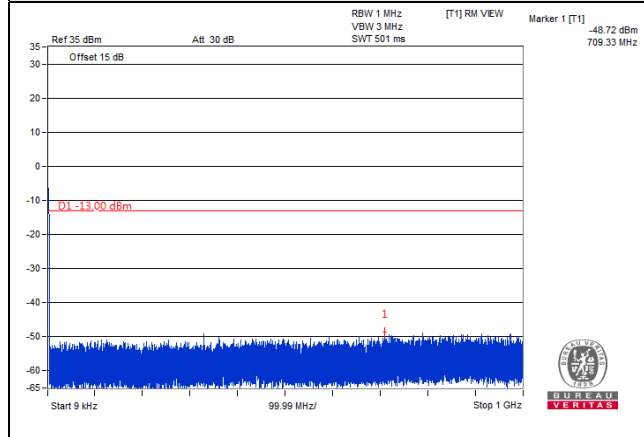

5G NR n77 (Part 27Q), Channel Bandwidth 100MHz

Channel 633334 (3500.01MHz)

Frequency Range : 9kHz ~ 1GHz

Frequency Range : 1GHz ~ 26GHz

Frequency Range : 26GHz ~ 40GHz

*The 9 kHz tone is from the spectrum analyzer.

LTE Band 2

LTE Band 2, Channel Bandwidth 1.4MHz

Channel 18607 (1850.70MHz)

Frequency Range : 9kHz~1GHz

Frequency Range : 1GHz~20GHz

Channel 18900 (1880.00MHz)

Frequency Range : 9kHz~1GHz

Frequency Range : 1GHz~20GHz