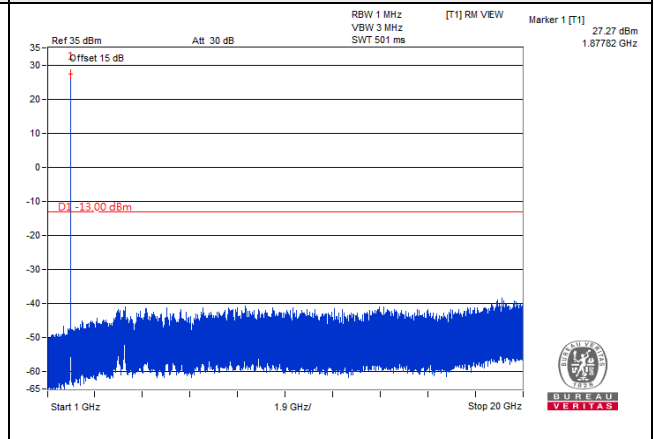

Frequency Range : 9kHz~1GHz

Frequency Range : 1GHz~20GHz

Channel 19185 (1908.50MHz)

Frequency Range : 9kHz~1GHz

Frequency Range : 1GHz~20GHz

LTE Band 2, Channel Bandwidth 5MHz

Channel 18625 (1852.50MHz)

Frequency Range : 9kHz~1GHz

Frequency Range : 1GHz~20GHz

Channel 18900 (1880.00MHz)

Frequency Range : 9kHz~1GHz

Frequency Range : 1GHz~20GHz

Channel 19175 (1907.50MHz)

Frequency Range : 9kHz~1GHz

Frequency Range : 1GHz~20GHz

LTE Band 2, Channel Bandwidth 10MHz