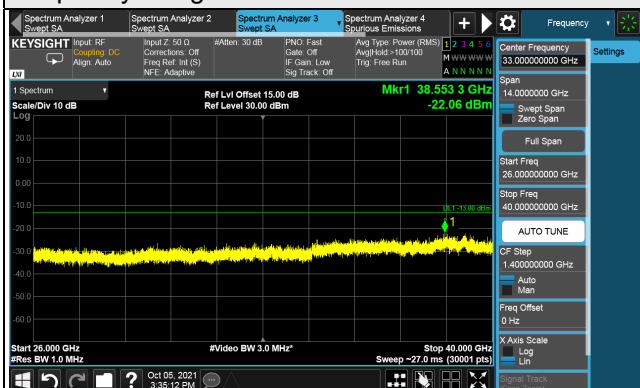

5G NR n77 (Part 27Q), Channel Bandwidth 80MHz

Channel 632668 (3490.02MHz)

Frequency Range : 9kHz ~ 1GHz

Frequency Range : 1GHz ~ 26GHz

Frequency Range : 26GHz ~ 40GHz

*The 9 kHz tone is from the spectrum analyzer.