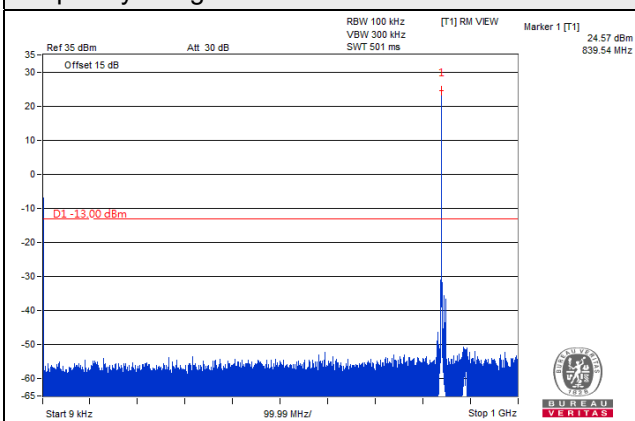

Frequency Range : 1GHz~9GHz

Channel 20635 (847.5MHz)

Frequency Range : 9kHz~1GHz

Frequency Range : 1GHz~9GHz

*The 9kHz signal over the limit is from Spectrum.

LTE Band 5, Channel Bandwidth 5MHz

Channel 20425 (826.5MHz)

*The 9kHz signal over the limit is from Spectrum.

LTE Band 5, Channel Bandwidth 10MHz

Channel 20450 (829.0MHz)

Frequency Range : 9kHz~1GHz

Frequency Range : 1GHz~9GHz

Channel 20525 (836.5MHz)

Frequency Range : 9kHz~1GHz

Frequency Range : 1GHz~9GHz

Channel 20600 (844.0MHz)

Frequency Range : 9kHz~1GHz

Frequency Range : 1GHz~9GHz

*The 9kHz signal over the limit is from Spectrum.