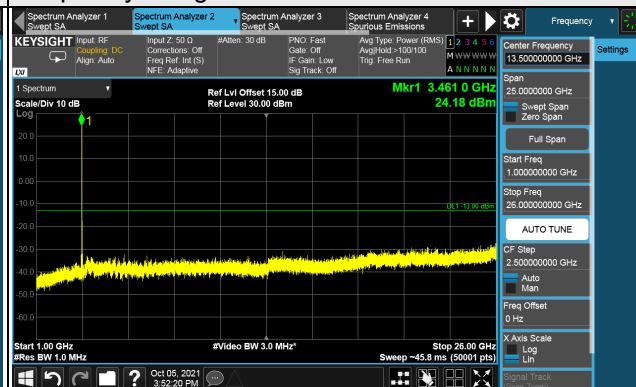

Frequency Range : 1GHz ~ 26GHz

Frequency Range : 26GHz ~ 40GHz

*The 9 kHz tone is from the spectrum analyzer.

Channel 633334 (3500.01MHz)

Frequency Range : 9kHz ~ 1GHz

Frequency Range : 1GHz ~ 26GHz

Frequency Range : 26GHz ~ 40GHz

*The 9 kHz tone is from the spectrum analyzer.

Channel 633666 (3504.99MHz)

Frequency Range : 9kHz ~ 1GHz

Frequency Range : 1GHz ~ 26GHz

Frequency Range : 26GHz ~ 40GHz

*The 9 kHz tone is from the spectrum analyzer.