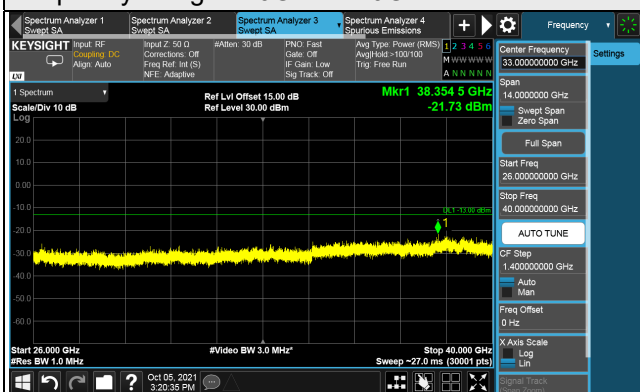

Frequency Range : 1GHz ~ 26GHz

Frequency Range : 26GHz ~ 40GHz

*The 9 kHz tone is from the spectrum analyzer.

Channel 633334 (3500.01MHz)

Frequency Range : 9kHz ~ 1GHz

Frequency Range : 1GHz ~ 26GHz

Frequency Range : 26GHz ~ 40GHz

*The 9 kHz tone is from the spectrum analyzer.

Channel 634666 (3519.99MHz)

Frequency Range : 9kHz ~ 1GHz

Frequency Range : 1GHz ~ 26GHz

Frequency Range : 26GHz ~ 40GHz

*The 9 kHz tone is from the spectrum analyzer.