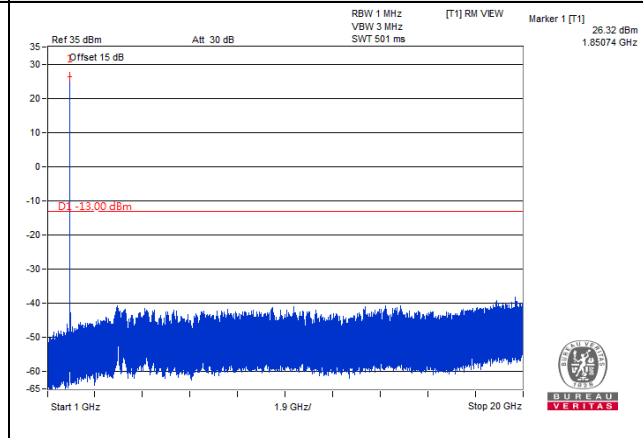

Frequency Range : 1GHz~20GHz

LTE Band 2, Channel Bandwidth 15MHz

Channel 18675 (1857.50MHz)

Frequency Range : 9kHz~1GHz

Frequency Range : 1GHz~20GHz

Channel 18900 (1880.00MHz)

Frequency Range : 9kHz~1GHz

Frequency Range : 1GHz~20GHz

Channel 19125 (1902.50MHz)

Frequency Range : 9kHz~1GHz

Frequency Range : 1GHz~20GHz

LTE Band 2, Channel Bandwidth 20MHz

Channel 18700 (1860.00MHz)

Frequency Range : 9kHz~1GHz

Frequency Range : 1GHz~20GHz

Channel 18900 (1880.00MHz)