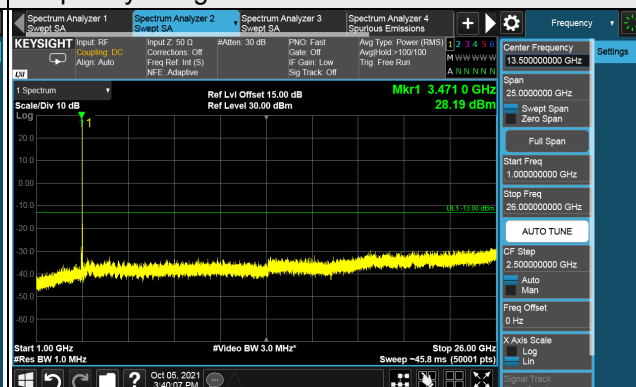

Frequency Range : 1GHz ~ 26GHz