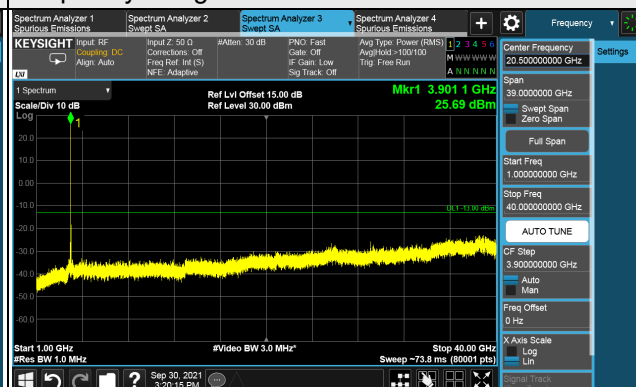

5G NR n77 (Part 270), Channel Bandwidth 80MHz

Channel 649334 (3740.01MHz)

Frequency Range : 9kHz ~ 1GHz

Frequency Range : 1GHz ~ 40GHz

Channel 656000 (3840.00MHz)

Frequency Range : 9kHz ~ 1GHz

Frequency Range : 1GHz ~ 40GHz

Channel 662666 (3939.99MHz)

Frequency Range : 9kHz ~ 1GHz

Frequency Range : 1GHz ~ 40GHz

*The 9 kHz tone is from the spectrum analyzer.

5G NR n77 (Part 270), Channel Bandwidth 90MHz

Channel 649558 (3745.02MHz)