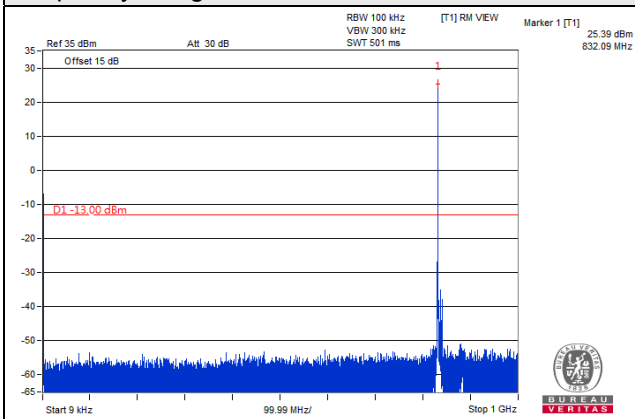

*The 9kHz signal over the limit is from Spectrum.

LTE Band 5, Channel Bandwidth 3MHz

Channel 20415 (825.5MHz)

Frequency Range : 9kHz~1GHz

Frequency Range : 1GHz~9GHz

Channel 20525 (836.5MHz)

Frequency Range : 9kHz~1GHz

Frequency Range : 1GHz~9GHz

Channel 20635 (847.5MHz)

Frequency Range : 9kHz~1GHz

Frequency Range : 1GHz~9GHz

*The 9kHz signal over the limit is from Spectrum.

LTE Band 5, Channel Bandwidth 5MHz

Channel 20425 (826.5MHz)

*The 9kHz signal over the limit is from Spectrum.

LTE Band 5, Channel Bandwidth 10MHz

Channel 20450 (829.0MHz)

Frequency Range : 9kHz~1GHz

Frequency Range : 1GHz~9GHz

Channel 20525 (836.5MHz)

Frequency Range : 9kHz~1GHz

Frequency Range : 1GHz~9GHz

Channel 20600 (844.0MHz)

Frequency Range : 9kHz~1GHz

Frequency Range : 1GHz~9GHz

*The 9kHz signal over the limit is from Spectrum.