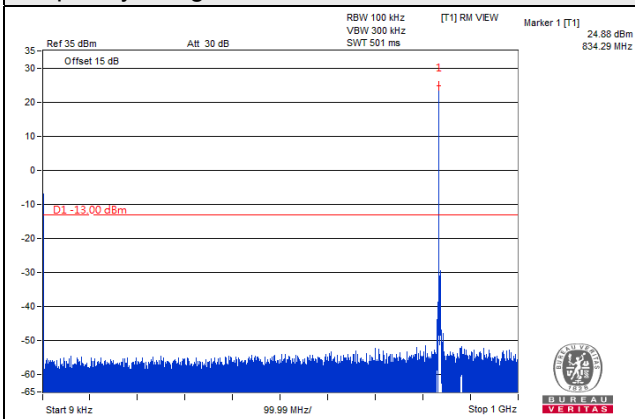

*The 9kHz signal over the limit is from Spectrum.

LTE Band 5, Channel Bandwidth 3MHz

Channel 20415 (825.5MHz)

Frequency Range : 9kHz~1GHz

Frequency Range : 1GHz~9GHz

Channel 20525 (836.5MHz)

Frequency Range : 9kHz~1GHz

Frequency Range : 1GHz~9GHz

Channel 20635 (847.5MHz)

Frequency Range : 9kHz~1GHz

Frequency Range : 1GHz~9GHz

*The 9kHz signal over the limit is from Spectrum.

LTE Band 5, Channel Bandwidth 5MHz

Channel 20425 (826.5MHz)

Frequency Range : 9kHz~1GHz

Frequency Range : 1GHz~9GHz

Channel 20525 (836.5MHz)

Frequency Range : 9kHz~1GHz

Frequency Range : 1GHz~9GHz

Channel 20625 (846.5MHz)

Frequency Range : 9kHz~1GHz

Frequency Range : 1GHz~9GHz

*The 9kHz signal over the limit is from Spectrum.

LTE Band 5, Channel Bandwidth 10MHz

Channel 20450 (829.0MHz)

Frequency Range : 9kHz~1GHz

Frequency Range : 1GHz~9GHz

Channel 20525 (836.5MHz)

Frequency Range : 9kHz~1GHz