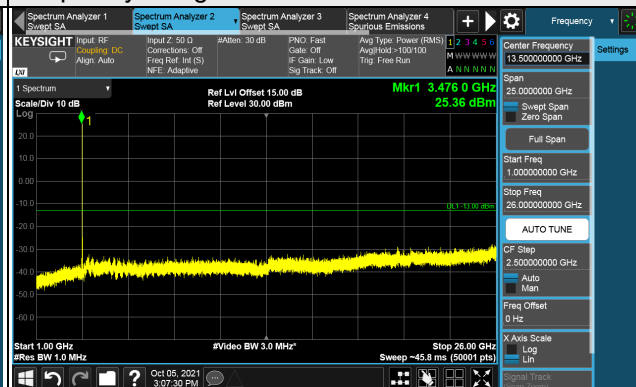

Channel 633334 (3500.01MHz)

Frequency Range : 9kHz ~ 1GHz

Frequency Range : 1GHz ~ 26GHz

Frequency Range : 26GHz ~ 40GHz

*The 9 kHz tone is from the spectrum analyzer.