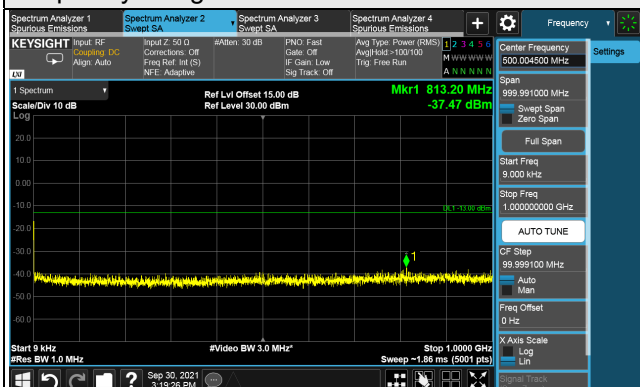

5G NR n77 (Part 270), Channel Bandwidth 80MHz

Channel 649334 (3740.01MHz)

Frequency Range : 9kHz ~ 1GHz

Frequency Range : 1GHz ~ 40GHz

Channel 656000 (3840.00MHz)

Frequency Range : 9kHz ~ 1GHz

Frequency Range : 1GHz ~ 40GHz

Channel 662666 (3939.99MHz)

Frequency Range : 9kHz ~ 1GHz

Frequency Range : 1GHz ~ 40GHz

*The 9 kHz tone is from the spectrum analyzer.

5G NR n77 (Part 270), Channel Bandwidth 90MHz

Channel 649558 (3745.02MHz)