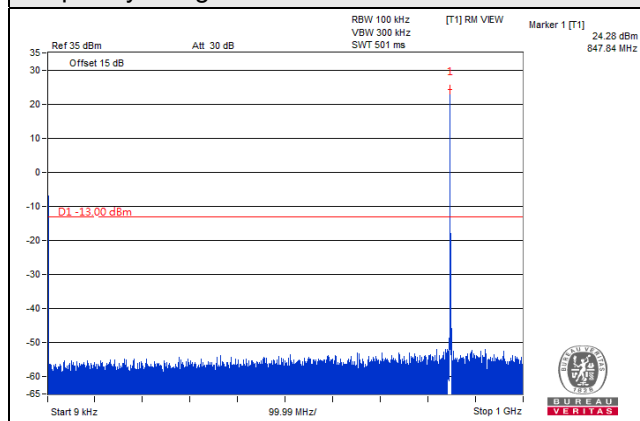

Frequency Range : 9kHz~1GHz

Frequency Range : 1GHz~20GHz

Channel 19100 (1900.00MHz)

Frequency Range : 9kHz~1GHz

Frequency Range : 1GHz~20GHz

LTE Band 5

LTE Band 5, Channel Bandwidth 1.4MHz

Channel 20407 (824.7MHz)

Frequency Range : 9kHz~1GHz

Frequency Range : 1GHz~9GHz

Channel 20525 (836.5MHz)

Frequency Range : 9kHz~1GHz

Frequency Range : 1GHz~9GHz

Channel 20643 (848.3MHz)

Frequency Range : 9kHz~1GHz

Frequency Range : 1GHz~9GHz

*The 9kHz signal over the limit is from Spectrum.

LTE Band 5, Channel Bandwidth 3MHz

Channel 20415 (825.5MHz)

Frequency Range : 9kHz~1GHz

Frequency Range : 1GHz~9GHz

Channel 20525 (836.5MHz)

Frequency Range : 9kHz~1GHz

Frequency Range : 1GHz~9GHz

Channel 20635 (847.5MHz)

Frequency Range : 9kHz~1GHz

Frequency Range : 1GHz~9GHz

*The 9kHz signal over the limit is from Spectrum.

LTE Band 5, Channel Bandwidth 5MHz

Channel 20425 (826.5MHz)