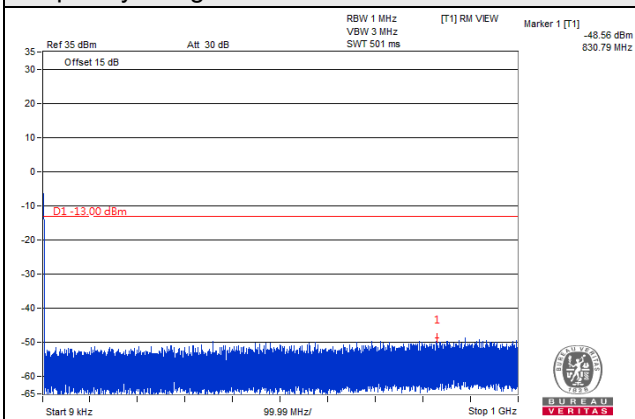

Channel 19193 (1909.30MHz)

Frequency Range : 9kHz~1GHz

Frequency Range : 1GHz~20GHz

LTE Band 2, Channel Bandwidth 3MHz

Channel 18615 (1851.50MHz)

Frequency Range : 9kHz~1GHz

Frequency Range : 1GHz~20GHz

Channel 18900 (1880.00MHz)

Frequency Range : 9kHz~1GHz

Frequency Range : 1GHz~20GHz

Channel 19185 (1908.50MHz)

Frequency Range : 9kHz~1GHz

Frequency Range : 1GHz~20GHz

LTE Band 2, Channel Bandwidth 5MHz

Channel 18625 (1852.50MHz)

Frequency Range : 9kHz~1GHz

Frequency Range : 1GHz~20GHz

Channel 18900 (1880.00MHz)

Frequency Range : 9kHz~1GHz

Frequency Range : 1GHz~20GHz

Channel 19175 (1907.50MHz)

Frequency Range : 9kHz~1GHz

Frequency Range : 1GHz~20GHz

LTE Band 2, Channel Bandwidth 10MHz