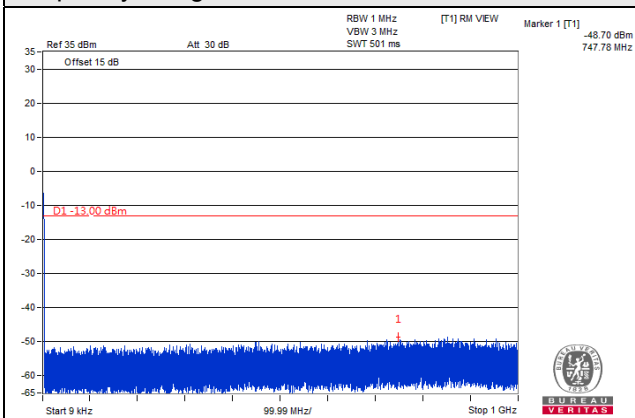

LTE Band 2

LTE Band 2, Channel Bandwidth 1.4MHz

Channel 18607 (1850.70MHz)

Frequency Range : 9kHz~1GHz

Frequency Range : 1GHz~20GHz

Channel 18900 (1880.00MHz)

Frequency Range : 9kHz~1GHz

Frequency Range : 1GHz~20GHz

Channel 19193 (1909.30MHz)

Frequency Range : 9kHz~1GHz

Frequency Range : 1GHz~20GHz

LTE Band 2, Channel Bandwidth 3MHz

Channel 18615 (1851.50MHz)

Frequency Range : 9kHz~1GHz

Frequency Range : 1GHz~20GHz

Channel 18900 (1880.00MHz)

Frequency Range : 9kHz~1GHz

Frequency Range : 1GHz~20GHz

Channel 19185 (1908.50MHz)

Frequency Range : 9kHz~1GHz

Frequency Range : 1GHz~20GHz

LTE Band 2, Channel Bandwidth 5MHz

Channel 18625 (1852.50MHz)

Frequency Range : 9kHz~1GHz