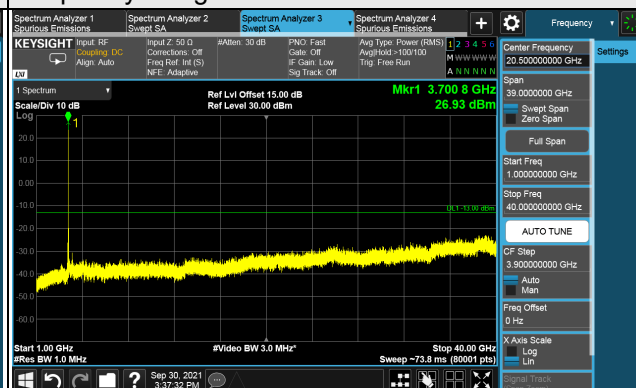

Frequency Range : 1GHz ~ 40GHz

*The 9 kHz tone is from the spectrum analyzer.

5G NR n77 (Part 270), Channel Bandwidth 100MHz

Channel 650000 (3750MHz)

Frequency Range : 9kHz ~ 1GHz

Frequency Range : 1GHz ~ 40GHz