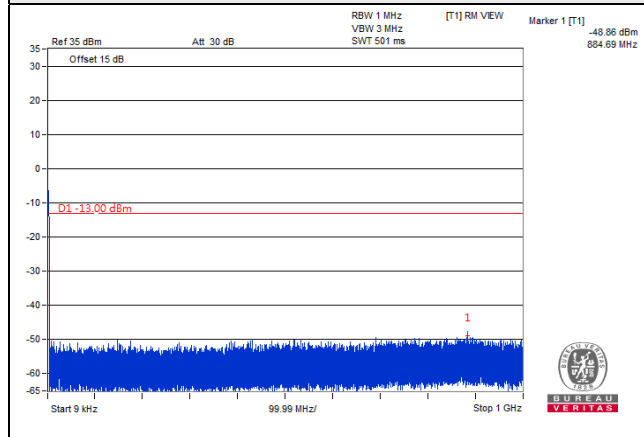

5G NR n77 (Part 27Q), Channel Bandwidth 100MHz

Channel 633334 (3500.01MHz)

Frequency Range : 9kHz ~ 1GHz

Frequency Range : 1GHz ~ 26GHz

Frequency Range : 26GHz ~ 40GHz

*The 9 kHz tone is from the spectrum analyzer.

LTE Band 2

LTE Band 2, Channel Bandwidth 1.4MHz

Channel 18607 (1850.70MHz)

Frequency Range : 9kHz~1GHz

Frequency Range : 1GHz~20GHz

Channel 18900 (1880.00MHz)

Frequency Range : 9kHz~1GHz

Frequency Range : 1GHz~20GHz

Channel 19193 (1909.30MHz)

Frequency Range : 9kHz~1GHz

Frequency Range : 1GHz~20GHz

LTE Band 2, Channel Bandwidth 3MHz

Channel 18615 (1851.50MHz)

Frequency Range : 9kHz~1GHz

Frequency Range : 1GHz~20GHz

Channel 18900 (1880.00MHz)