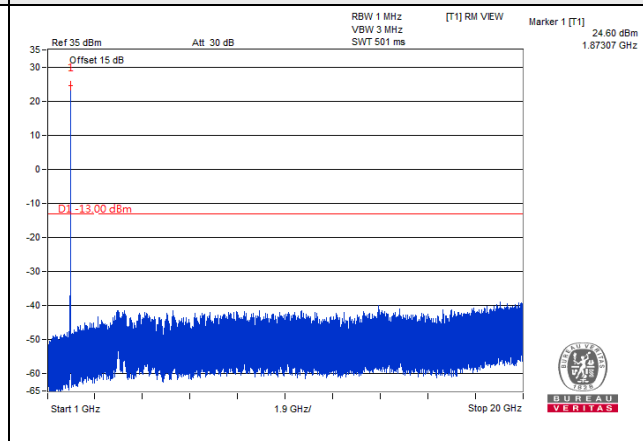

Frequency Range : 1GHz~20GHz

LTE Band 2, Channel Bandwidth 15MHz

Channel 18675 (1857.50MHz)

Frequency Range : 9kHz~1GHz

Frequency Range : 1GHz~20GHz

Channel 18900 (1880.00MHz)

Frequency Range : 9kHz~1GHz

Frequency Range : 1GHz~20GHz

Channel 19125 (1902.50MHz)

Frequency Range : 9kHz~1GHz

Frequency Range : 1GHz~20GHz

LTE Band 2, Channel Bandwidth 20MHz

Channel 18700 (1860.00MHz)

Frequency Range : 9kHz~1GHz

Frequency Range : 1GHz~20GHz

Channel 18900 (1880.00MHz)