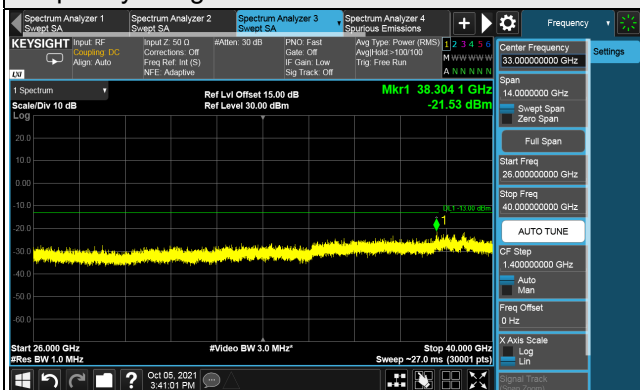

Frequency Range : 26GHz ~ 40GHz

*The 9 kHz tone is from the spectrum analyzer.