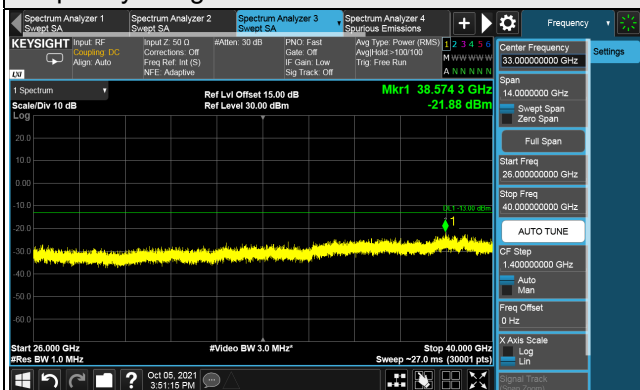

Frequency Range : 1GHz ~ 26GHz

Frequency Range : 26GHz ~ 40GHz

*The 9 kHz tone is from the spectrum analyzer.

Channel 633334 (3500.01MHz)

Frequency Range : 9kHz ~ 1GHz

Frequency Range : 1GHz ~ 26GHz

Frequency Range : 26GHz ~ 40GHz

*The 9 kHz tone is from the spectrum analyzer.

Channel 633666 (3504.99MHz)

Frequency Range : 9kHz ~ 1GHz

Frequency Range : 1GHz ~ 26GHz

Frequency Range : 26GHz ~ 40GHz

*The 9 kHz tone is from the spectrum analyzer.