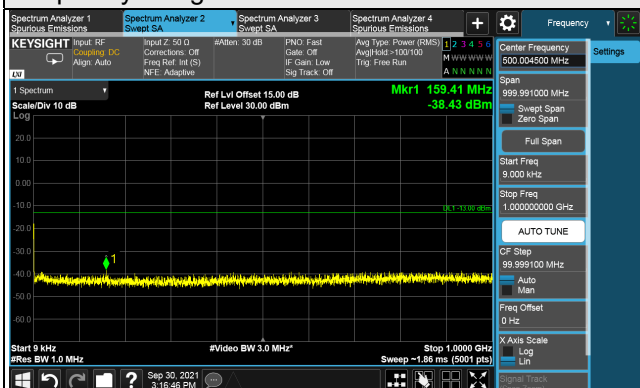

5G NR n77 (Part 270), Channel Bandwidth 80MHz

Channel 649334 (3740.01MHz)

Frequency Range : 9kHz ~ 1GHz

Frequency Range : 1GHz ~ 40GHz

Channel 656000 (3840.00MHz)

Frequency Range : 9kHz ~ 1GHz

Frequency Range : 1GHz ~ 40GHz

Channel 662666 (3939.99MHz)

Frequency Range : 9kHz ~ 1GHz

Frequency Range : 1GHz ~ 40GHz

*The 9 kHz tone is from the spectrum analyzer.

5G NR n77 (Part 270), Channel Bandwidth 90MHz

Channel 649558 (3745.02MHz)