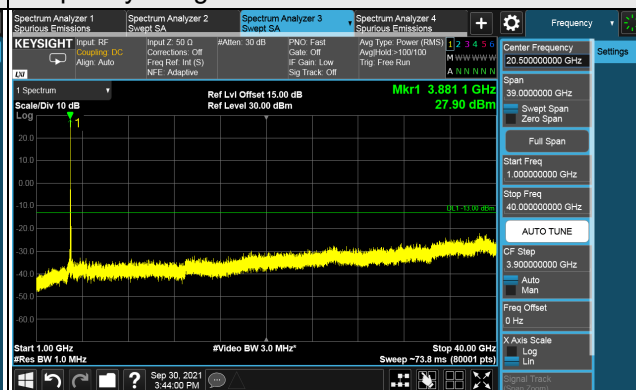

Channel 656000 (3840.00MHz)

Frequency Range : 9kHz ~ 1GHz

Frequency Range : 1GHz ~ 40GHz

Channel 662000 (3930MHz)

Frequency Range : 9kHz ~ 1GHz

Frequency Range : 1GHz ~ 40GHz

*The 9 kHz tone is from the spectrum analyzer.

5G NR n77 (Part 27Q):

5G NR n77 (Part 27Q), Channel Bandwidth 20MHz

Channel 630668 (3460.02MHz)

Frequency Range : 9kHz ~ 1GHz

Frequency Range : 1GHz ~ 26GHz

Frequency Range : 26GHz ~ 40GHz

*The 9 kHz tone is from the spectrum analyzer.