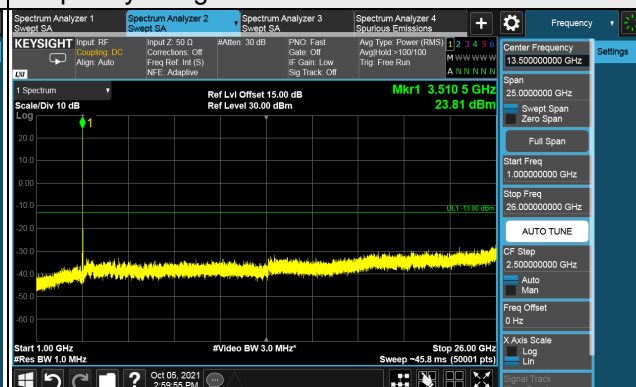

Frequency Range : 1GHz ~ 26GHz

Frequency Range : 26GHz ~ 40GHz

*The 9 kHz tone is from the spectrum analyzer.

Channel 633334 (3500.01MHz)

Frequency Range : 9kHz ~ 1GHz

Frequency Range : 1GHz ~ 26GHz

Frequency Range : 26GHz ~ 40GHz

*The 9 kHz tone is from the spectrum analyzer.

Channel 635332 (3529.98MHz)

Frequency Range : 9kHz ~ 1GHz

Frequency Range : 1GHz ~ 26GHz

Frequency Range : 26GHz ~ 40GHz

*The 9 kHz tone is from the spectrum analyzer.