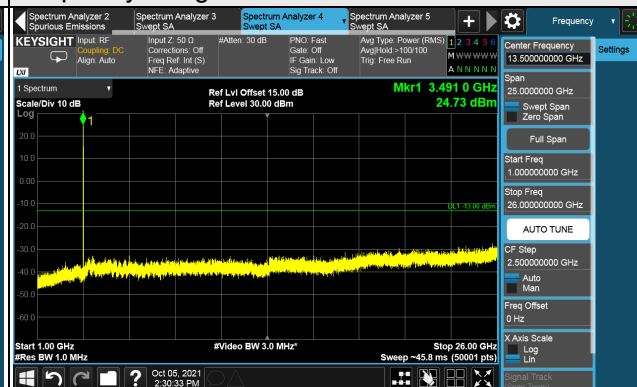

Channel 633334 (3500.01MHz)

Frequency Range : 9kHz ~ 1GHz

Frequency Range : 1GHz ~ 26GHz

Frequency Range : 26GHz ~ 40GHz

*The 9 kHz tone is from the spectrum analyzer.