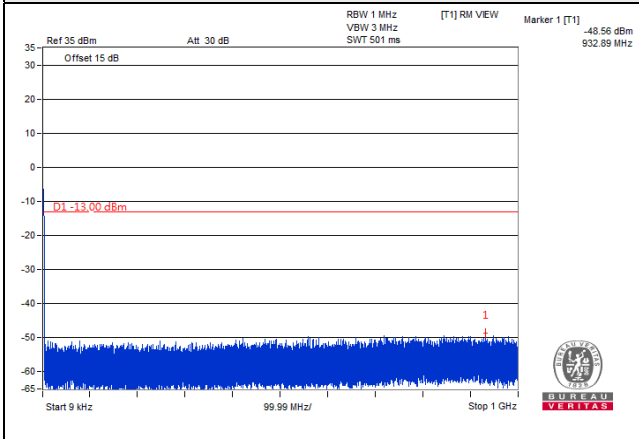

Channel 19193 (1909.30MHz)

Frequency Range : 9kHz~1GHz

Frequency Range : 1GHz~20GHz

LTE Band 2, Channel Bandwidth 3MHz

Channel 18615 (1851.50MHz)

Frequency Range : 9kHz~1GHz

Frequency Range : 1GHz~20GHz

Channel 18900 (1880.00MHz)

Frequency Range : 9kHz~1GHz

Frequency Range : 1GHz~20GHz

Channel 19185 (1908.50MHz)

Frequency Range : 9kHz~1GHz

Frequency Range : 1GHz~20GHz

LTE Band 2, Channel Bandwidth 5MHz

Channel 18625 (1852.50MHz)

Frequency Range : 9kHz~1GHz

Frequency Range : 1GHz~20GHz

Channel 18900 (1880.00MHz)

Frequency Range : 9kHz~1GHz

Frequency Range : 1GHz~20GHz

Channel 19175 (1907.50MHz)

Frequency Range : 9kHz~1GHz

Frequency Range : 1GHz~20GHz

LTE Band 2, Channel Bandwidth 10MHz