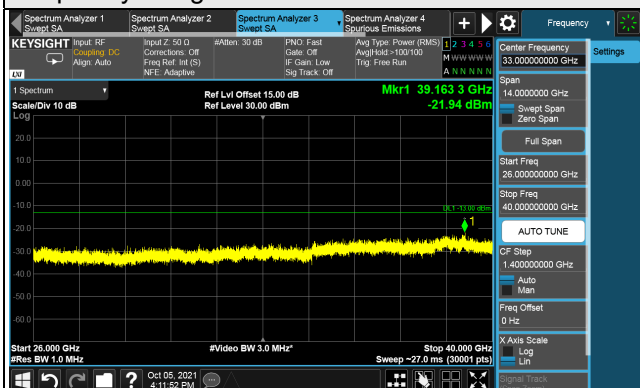

5G NR n77 (Part 27Q), Channel Bandwidth 100MHz

Channel 633334 (3500.01MHz)

Frequency Range : 9kHz ~ 1GHz

Frequency Range : 1GHz ~ 26GHz

Frequency Range : 26GHz ~ 40GHz

*The 9 kHz tone is from the spectrum analyzer.

LTE Band 2

LTE Band 2, Channel Bandwidth 1.4MHz

Channel 18607 (1850.70MHz)

Frequency Range : 9kHz~1GHz

Frequency Range : 1GHz~20GHz

Channel 18900 (1880.00MHz)

Frequency Range : 9kHz~1GHz

Frequency Range : 1GHz~20GHz