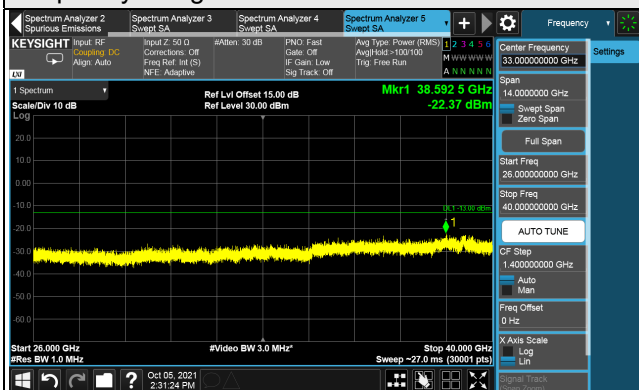

Channel 633334 (3500.01MHz)

Frequency Range : 9kHz ~ 1GHz

Frequency Range : 1GHz ~ 26GHz

Frequency Range : 26GHz ~ 40GHz

*The 9 kHz tone is from the spectrum analyzer.

Channel 636000 (3540MHz)

Frequency Range : 9kHz ~ 1GHz