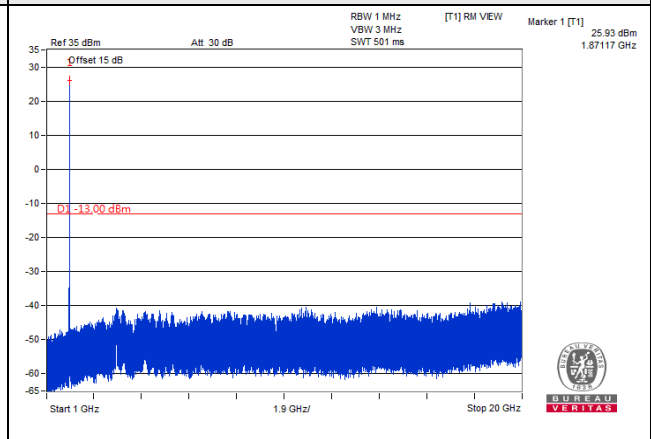

Frequency Range : 1GHz~20GHz

LTE Band 2, Channel Bandwidth 15MHz

Channel 18675 (1857.50MHz)

Frequency Range : 9kHz~1GHz

Frequency Range : 1GHz~20GHz

Channel 18900 (1880.00MHz)

Frequency Range : 9kHz~1GHz

Frequency Range : 1GHz~20GHz

Channel 19125 (1902.50MHz)

Frequency Range : 9kHz~1GHz

Frequency Range : 1GHz~20GHz

LTE Band 2, Channel Bandwidth 20MHz

Channel 18700 (1860.00MHz)

Frequency Range : 9kHz~1GHz

Frequency Range : 1GHz~20GHz

Channel 18900 (1880.00MHz)

Frequency Range : 9kHz~1GHz

Frequency Range : 1GHz~20GHz

Channel 19100 (1900.00MHz)

Frequency Range : 9kHz~1GHz

Frequency Range : 1GHz~20GHz

LTE Band 5

LTE Band 5, Channel Bandwidth 1.4MHz

Channel 20407 (824.7MHz)