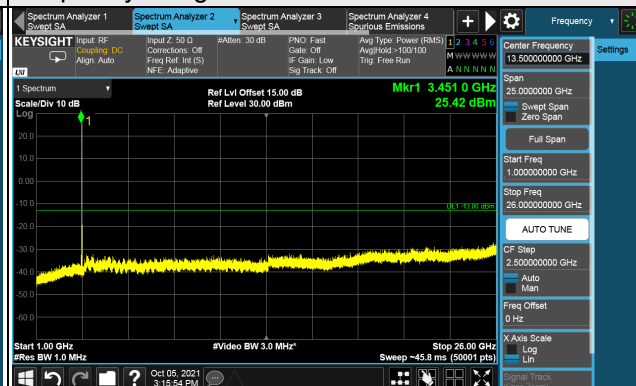

5G NR n77 (Part 27Q), Channel Bandwidth 60MHz

Channel 632000 (3480MHz)

Frequency Range : 9kHz ~ 1GHz

Frequency Range : 1GHz ~ 26GHz

Frequency Range : 26GHz ~ 40GHz

*The 9 kHz tone is from the spectrum analyzer.