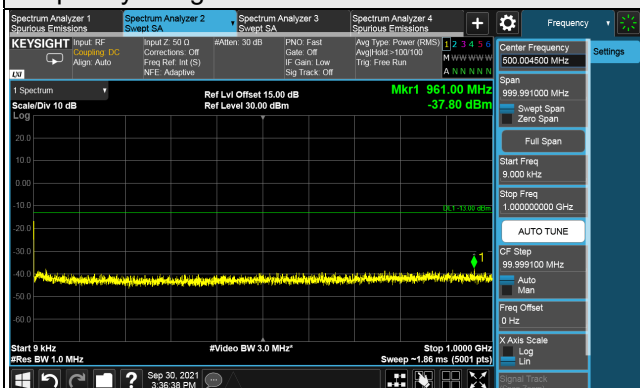

Frequency Range : 1GHz ~ 40GHz

*The 9 kHz tone is from the spectrum analyzer.

5G NR n77 (Part 270), Channel Bandwidth 100MHz

Channel 650000 (3750MHz)

Frequency Range : 9kHz ~ 1GHz

Frequency Range : 1GHz ~ 40GHz