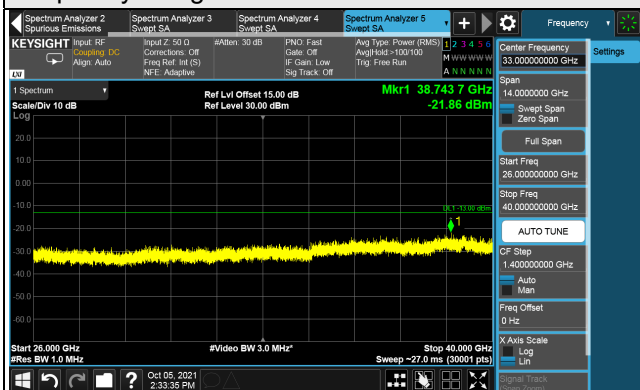

Frequency Range : 26GHz ~ 40GHz

*The 9 kHz tone is from the spectrum analyzer.