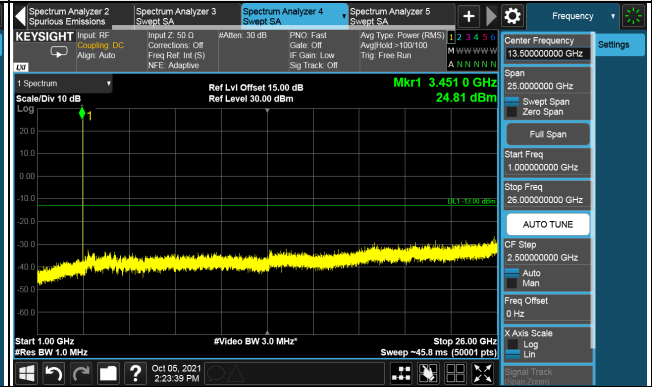

5G NR n77 (Part 27Q):

5G NR n77 (Part 27Q), Channel Bandwidth 20MHz

Channel 630668 (3460.02MHz)

Frequency Range : 9kHz ~ 1GHz

Frequency Range : 1GHz ~ 26GHz

Frequency Range : 26GHz ~ 40GHz

*The 9 kHz tone is from the spectrum analyzer.