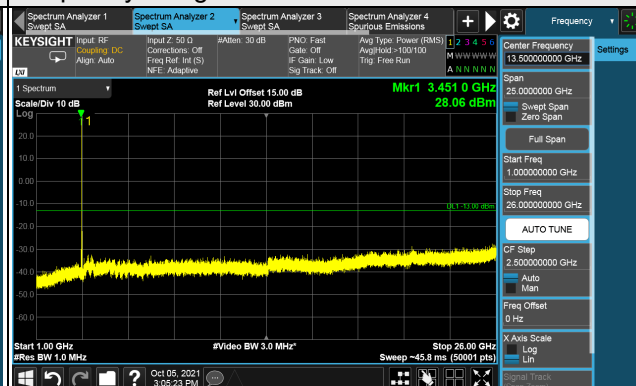

5G NR n77 (Part 27Q), Channel Bandwidth 50MHz

Channel 631668 (3475.02MHz)

Frequency Range : 9kHz ~ 1GHz

Frequency Range : 1GHz ~ 26GHz

Frequency Range : 26GHz ~ 40GHz

*The 9 kHz tone is from the spectrum analyzer.