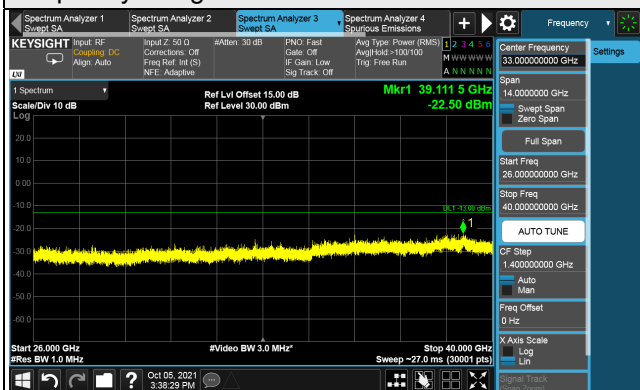

Channel 633334 (3500.01MHz)

Frequency Range : 9kHz ~ 1GHz

Frequency Range : 1GHz ~ 26GHz

Frequency Range : 26GHz ~ 40GHz

*The 9 kHz tone is from the spectrum analyzer.

Channel 634000 (3510MHz)

Frequency Range : 9kHz ~ 1GHz