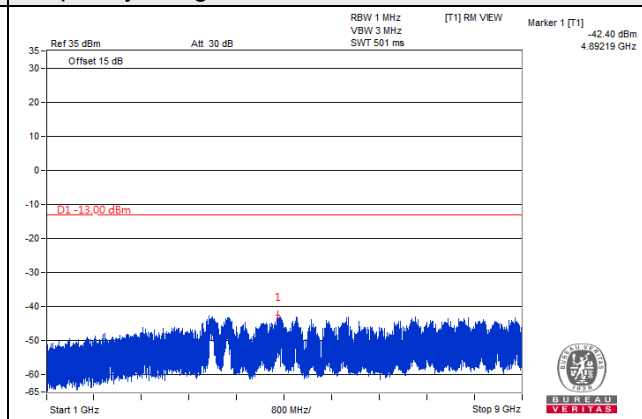

*The 9kHz signal over the limit is from Spectrum.

LTE Band 5, Channel Bandwidth 3MHz

Channel 20415 (825.5MHz)

Frequency Range : 9kHz~1GHz

Frequency Range : 1GHz~9GHz

Channel 20525 (836.5MHz)

Frequency Range : 9kHz~1GHz

Frequency Range : 1GHz~9GHz

Channel 20635 (847.5MHz)

Frequency Range : 9kHz~1GHz

Frequency Range : 1GHz~9GHz

*The 9kHz signal over the limit is from Spectrum.

LTE Band 5, Channel Bandwidth 5MHz

Channel 20425 (826.5MHz)

Frequency Range : 9kHz~1GHz

Frequency Range : 1GHz~9GHz

Channel 20525 (836.5MHz)

Frequency Range : 9kHz~1GHz

Frequency Range : 1GHz~9GHz

Channel 20625 (846.5MHz)

Frequency Range : 9kHz~1GHz

Frequency Range : 1GHz~9GHz

*The 9kHz signal over the limit is from Spectrum.

LTE Band 5, Channel Bandwidth 10MHz

Channel 20450 (829.0MHz)

Frequency Range : 9kHz~1GHz

Frequency Range : 1GHz~9GHz

Channel 20525 (836.5MHz)

Frequency Range : 9kHz~1GHz