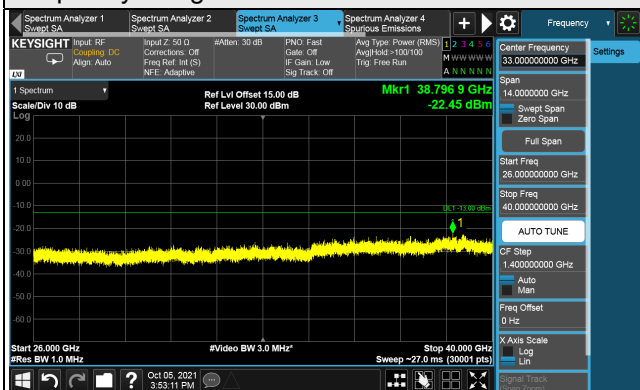

*The 9 kHz tone is from the spectrum analyzer.

Channel 633666 (3504.99MHz)

Frequency Range : 9kHz ~ 1GHz

Frequency Range : 1GHz ~ 26GHz

Frequency Range : 26GHz ~ 40GHz

*The 9 kHz tone is from the spectrum analyzer.