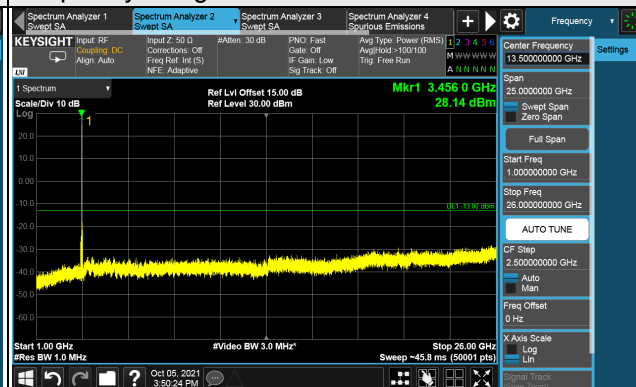

Frequency Range : 1GHz ~ 26GHz

Frequency Range : 26GHz ~ 40GHz

*The 9 kHz tone is from the spectrum analyzer.

Channel 633334 (3500.01MHz)

Frequency Range : 9kHz ~ 1GHz

Frequency Range : 1GHz ~ 26GHz

Frequency Range : 26GHz ~ 40GHz

*The 9 kHz tone is from the spectrum analyzer.

Channel 633666 (3504.99MHz)

Frequency Range : 9kHz ~ 1GHz

Frequency Range : 1GHz ~ 26GHz

Frequency Range : 26GHz ~ 40GHz

*The 9 kHz tone is from the spectrum analyzer.