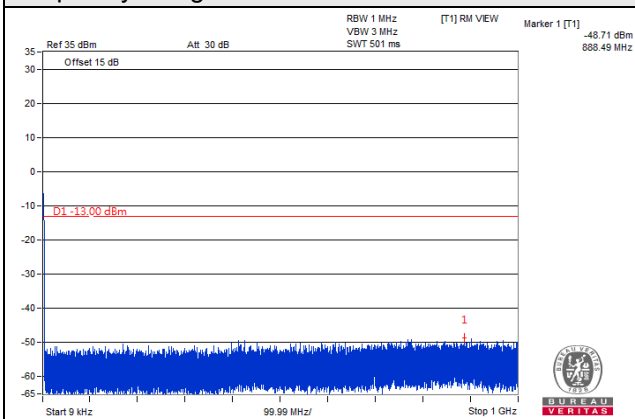

Frequency Range : 1GHz~20GHz

Channel 18900 (1880.00MHz)

Frequency Range : 9kHz~1GHz

Frequency Range : 1GHz~20GHz

Channel 19175 (1907.50MHz)

Frequency Range : 9kHz~1GHz

Frequency Range : 1GHz~20GHz

LTE Band 2, Channel Bandwidth 10MHz

Frequency Range : 1GHz~20GHz

LTE Band 2, Channel Bandwidth 15MHz

Channel 18675 (1857.50MHz)

Frequency Range : 9kHz~1GHz

Frequency Range : 1GHz~20GHz

Channel 18900 (1880.00MHz)

Frequency Range : 9kHz~1GHz

Frequency Range : 1GHz~20GHz