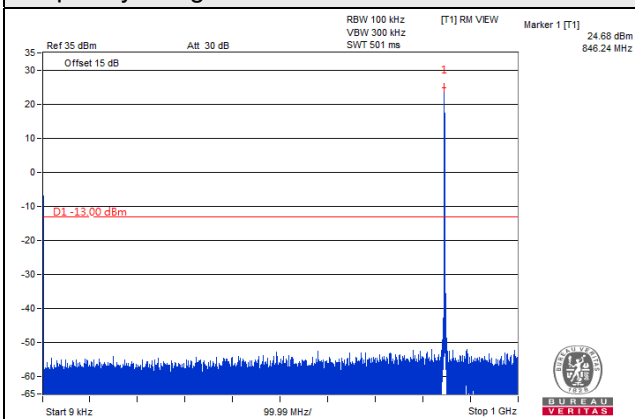

*The 9kHz signal over the limit is from Spectrum.

LTE Band 5, Channel Bandwidth 3MHz

Channel 20415 (825.5MHz)

Frequency Range : 9kHz~1GHz

Frequency Range : 1GHz~9GHz

Channel 20525 (836.5MHz)

Frequency Range : 9kHz~1GHz

Frequency Range : 1GHz~9GHz

Channel 20635 (847.5MHz)

Frequency Range : 9kHz~1GHz

Frequency Range : 1GHz~9GHz

*The 9kHz signal over the limit is from Spectrum.

LTE Band 5, Channel Bandwidth 5MHz

Channel 20425 (826.5MHz)