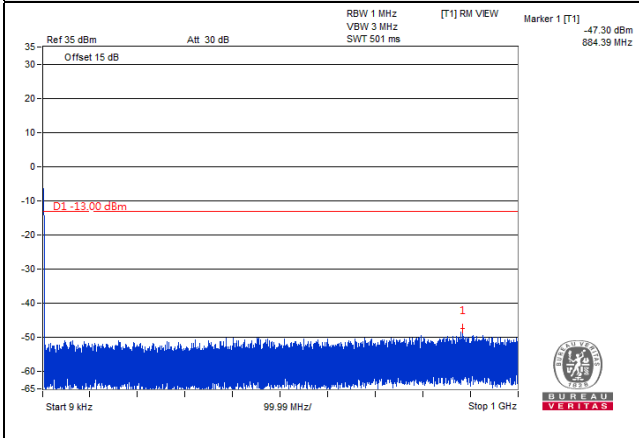

Frequency Range : 1GHz~20GHz

Channel 18900 (1880.00MHz)

Frequency Range : 9kHz~1GHz

Frequency Range : 1GHz~20GHz

Channel 19175 (1907.50MHz)

Frequency Range : 9kHz~1GHz

Frequency Range : 1GHz~20GHz

LTE Band 2, Channel Bandwidth 10MHz

Channel 18650 (1855.00MHz)

Frequency Range : 9kHz~1GHz

Frequency Range : 1GHz~20GHz

Channel 18900 (1880.00MHz)

Frequency Range : 9kHz~1GHz

Frequency Range : 1GHz~20GHz

Channel 19150 (1905.00MHz)

Frequency Range : 9kHz~1GHz

Frequency Range : 1GHz~20GHz

LTE Band 2, Channel Bandwidth 15MHz

Channel 18675 (1857.50MHz)

Frequency Range : 9kHz~1GHz

Frequency Range : 1GHz~20GHz

Channel 18900 (1880.00MHz)

Frequency Range : 9kHz~1GHz

Frequency Range : 1GHz~20GHz