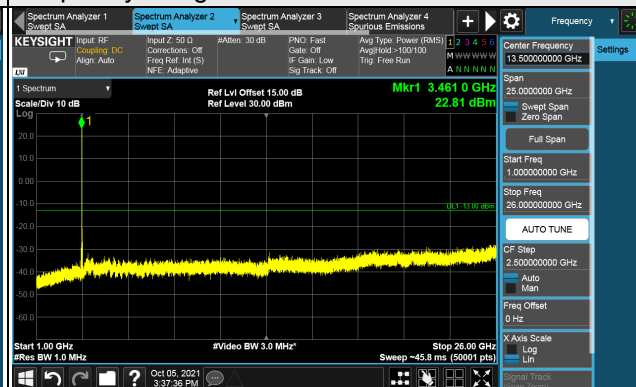

Channel 633334 (3500.01MHz)

Frequency Range : 9kHz ~ 1GHz

Frequency Range : 1GHz ~ 26GHz

Frequency Range : 26GHz ~ 40GHz

*The 9 kHz tone is from the spectrum analyzer.