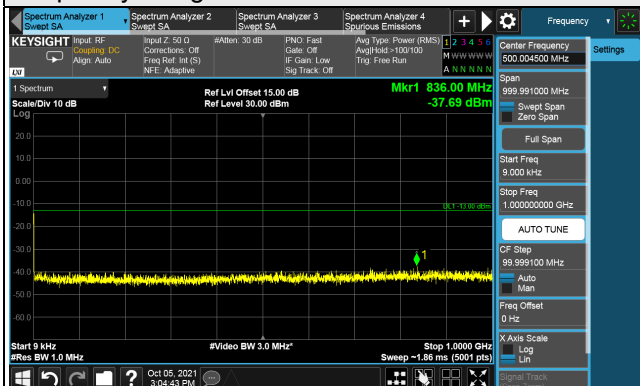

5G NR n77 (Part 27Q), Channel Bandwidth 50MHz

Channel 631668 (3475.02MHz)

Frequency Range : 9kHz ~ 1GHz

Frequency Range : 1GHz ~ 26GHz