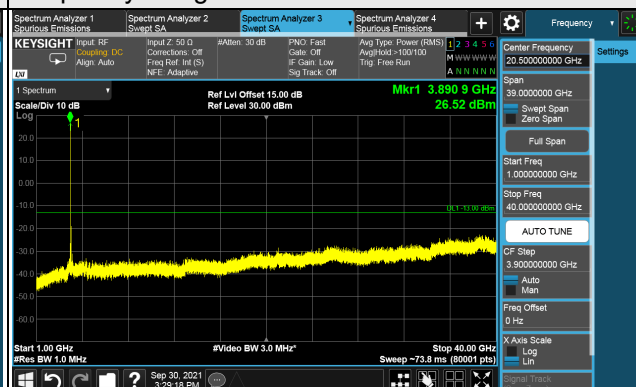

Channel 662666 (3939.99MHz)

Frequency Range : 9kHz ~ 1GHz

Frequency Range : 1GHz ~ 40GHz

*The 9 kHz tone is from the spectrum analyzer.

5G NR n77 (Part 270), Channel Bandwidth 90MHz

Channel 649558 (3745.02MHz)

Frequency Range : 1GHz ~ 40GHz

*The 9 kHz tone is from the spectrum analyzer.

5G NR n77 (Part 270), Channel Bandwidth 100MHz

Channel 650000 (3750MHz)

Frequency Range : 9kHz ~ 1GHz

Frequency Range : 1GHz ~ 40GHz