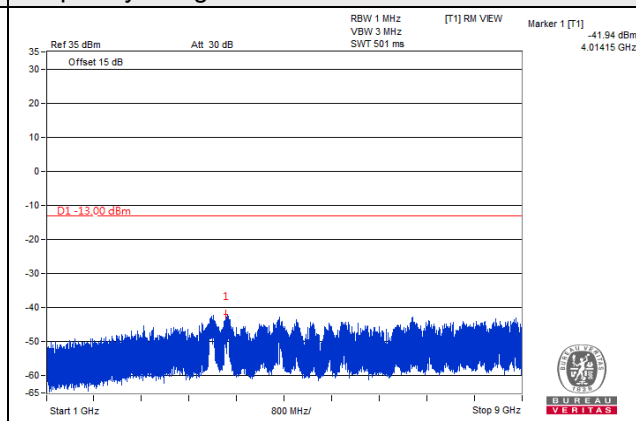

Frequency Range : 9kHz~1GHz

Frequency Range : 1GHz~20GHz

Channel 19100 (1900.00MHz)

Frequency Range : 9kHz~1GHz

Frequency Range : 1GHz~20GHz

LTE Band 5

LTE Band 5, Channel Bandwidth 1.4MHz

Channel 20407 (824.7MHz)

Frequency Range : 9kHz~1GHz

Frequency Range : 1GHz~9GHz

Channel 20525 (836.5MHz)

Frequency Range : 9kHz~1GHz

Frequency Range : 1GHz~9GHz

Channel 20643 (848.3MHz)

Frequency Range : 9kHz~1GHz

Frequency Range : 1GHz~9GHz

*The 9kHz signal over the limit is from Spectrum.

LTE Band 5, Channel Bandwidth 3MHz

Channel 20415 (825.5MHz)

Frequency Range : 9kHz~1GHz

Frequency Range : 1GHz~9GHz

Channel 20525 (836.5MHz)

Frequency Range : 9kHz~1GHz

Frequency Range : 1GHz~9GHz

Channel 20635 (847.5MHz)

Frequency Range : 9kHz~1GHz

Frequency Range : 1GHz~9GHz

*The 9kHz signal over the limit is from Spectrum.

LTE Band 5, Channel Bandwidth 5MHz

Channel 20425 (826.5MHz)