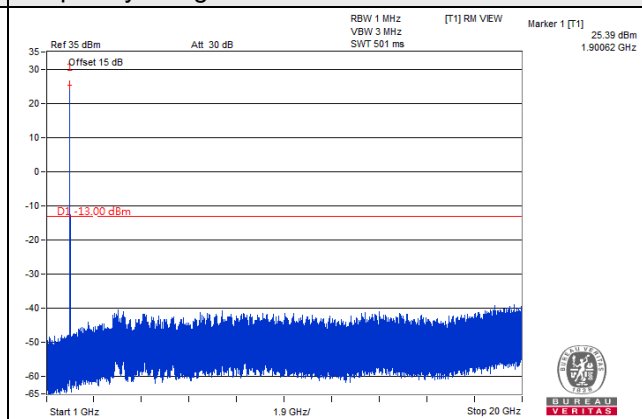

Frequency Range : 1GHz~20GHz

Channel 18900 (1880.00MHz)

Frequency Range : 9kHz~1GHz

Frequency Range : 1GHz~20GHz

Channel 19175 (1907.50MHz)

Frequency Range : 9kHz~1GHz

Frequency Range : 1GHz~20GHz

LTE Band 2, Channel Bandwidth 10MHz

Frequency Range : 1GHz~20GHz

LTE Band 2, Channel Bandwidth 15MHz

Channel 18675 (1857.50MHz)

Frequency Range : 9kHz~1GHz

Frequency Range : 1GHz~20GHz

Channel 18900 (1880.00MHz)

Frequency Range : 9kHz~1GHz

Frequency Range : 1GHz~20GHz