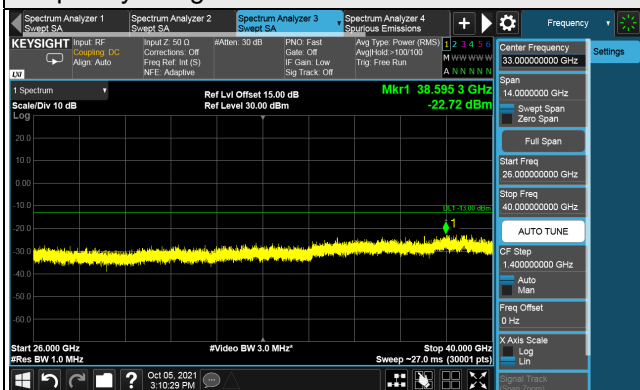

Frequency Range : 26GHz ~ 40GHz