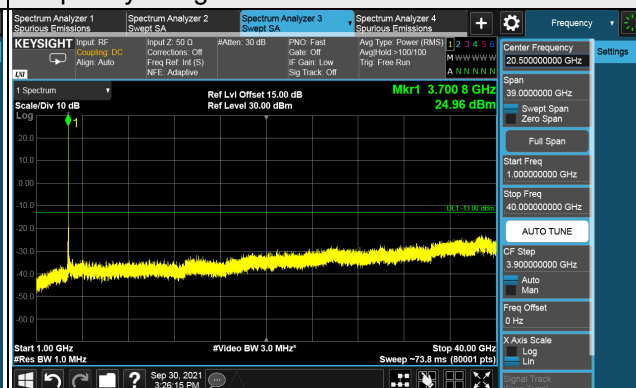

5G NR n77 (Part 270), Channel Bandwidth 90MHz

Channel 649558 (3745.02MHz)

Frequency Range : 9kHz ~ 1GHz

Frequency Range : 1GHz ~ 40GHz

Channel 656000 (3840.00MHz)

Frequency Range : 9kHz ~ 1GHz

Frequency Range : 1GHz ~ 40GHz

Channel 662332 (3934.98MHz)

Frequency Range : 9kHz ~ 1GHz

Frequency Range : 1GHz ~ 40GHz

*The 9 kHz tone is from the spectrum analyzer.