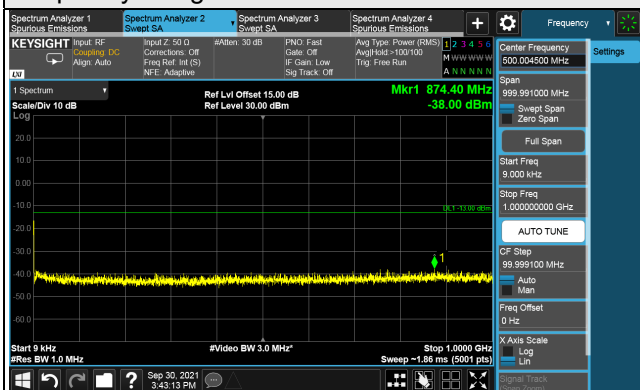

Channel 662000 (3930MHz)

Frequency Range : 9kHz ~ 1GHz

Frequency Range : 1GHz ~ 40GHz