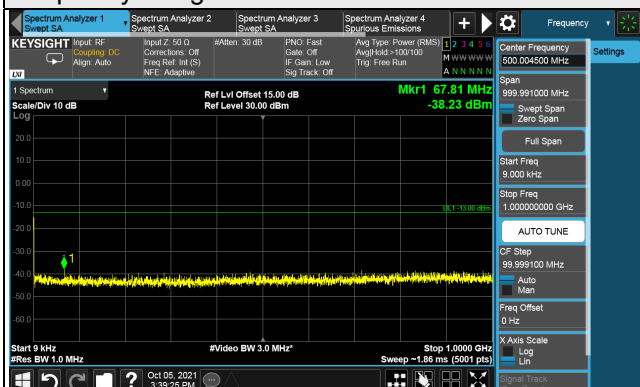

Channel 633334 (3500.01MHz)

Frequency Range : 9kHz ~ 1GHz

Frequency Range : 1GHz ~ 26GHz

Frequency Range : 26GHz ~ 40GHz

*The 9 kHz tone is from the spectrum analyzer.

Channel 634000 (3510MHz)

Frequency Range : 9kHz ~ 1GHz