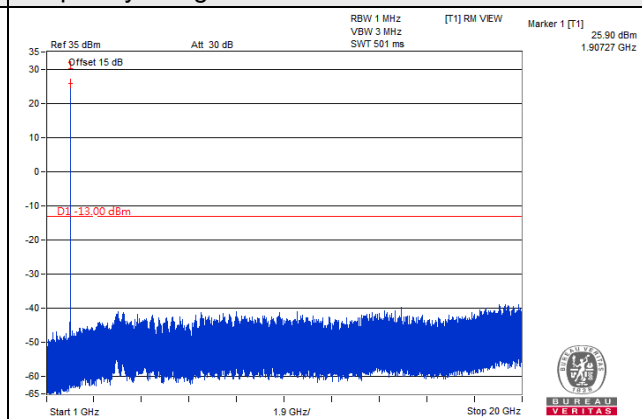

Channel 19193 (1909.30MHz)

Frequency Range : 9kHz~1GHz

Frequency Range : 1GHz~20GHz

LTE Band 2, Channel Bandwidth 3MHz

Channel 18615 (1851.50MHz)

Frequency Range : 9kHz~1GHz

Frequency Range : 1GHz~20GHz

Channel 18900 (1880.00MHz)

Frequency Range : 9kHz~1GHz

Frequency Range : 1GHz~20GHz

Channel 19185 (1908.50MHz)

Frequency Range : 9kHz~1GHz

Frequency Range : 1GHz~20GHz

LTE Band 2, Channel Bandwidth 5MHz

Channel 18625 (1852.50MHz)

Frequency Range : 9kHz~1GHz

Frequency Range : 1GHz~20GHz

Channel 18900 (1880.00MHz)

Frequency Range : 9kHz~1GHz

Frequency Range : 1GHz~20GHz

Channel 19175 (1907.50MHz)

Frequency Range : 9kHz~1GHz

Frequency Range : 1GHz~20GHz

LTE Band 2, Channel Bandwidth 10MHz