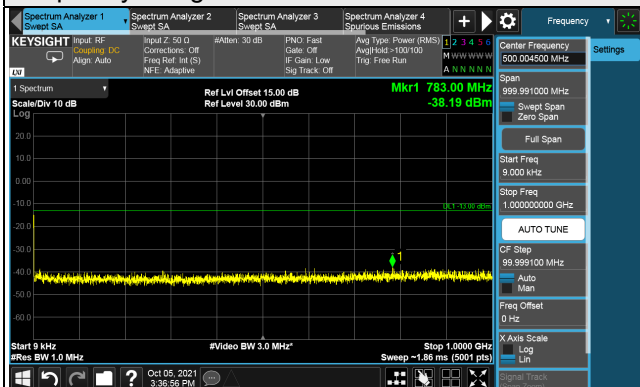

Channel 633334 (3500.01MHz)

Frequency Range : 9kHz ~ 1GHz

Frequency Range : 1GHz ~ 26GHz