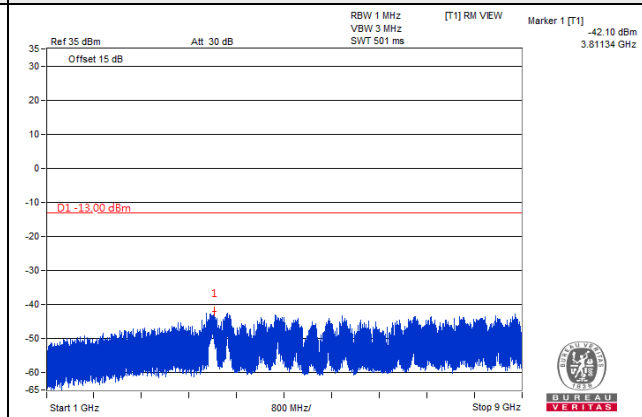

*The 9kHz signal over the limit is from Spectrum.

LTE Band 5, Channel Bandwidth 3MHz

Channel 20415 (825.5MHz)

Frequency Range : 9kHz~1GHz

Frequency Range : 1GHz~9GHz

Channel 20525 (836.5MHz)

Frequency Range : 9kHz~1GHz

Frequency Range : 1GHz~9GHz

Channel 20635 (847.5MHz)

Frequency Range : 9kHz~1GHz

Frequency Range : 1GHz~9GHz

*The 9kHz signal over the limit is from Spectrum.

LTE Band 5, Channel Bandwidth 5MHz

Channel 20425 (826.5MHz)