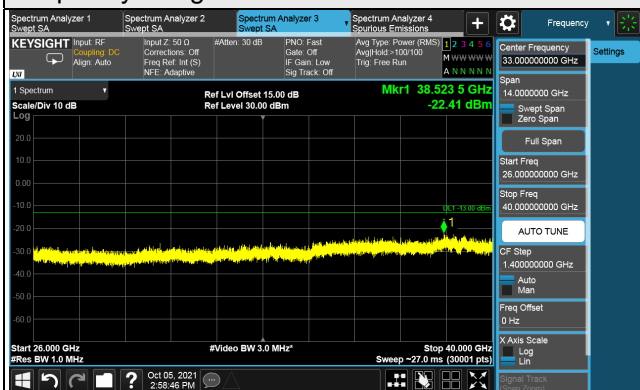

Frequency Range : 1GHz ~ 26GHz

Frequency Range : 26GHz ~ 40GHz

*The 9 kHz tone is from the spectrum analyzer.

Channel 633334 (3500.01MHz)

Frequency Range : 9kHz ~ 1GHz

Frequency Range : 1GHz ~ 26GHz

Frequency Range : 26GHz ~ 40GHz

*The 9 kHz tone is from the spectrum analyzer.

Channel 635332 (3529.98MHz)

Frequency Range : 9kHz ~ 1GHz

Frequency Range : 1GHz ~ 26GHz

Frequency Range : 26GHz ~ 40GHz

*The 9 kHz tone is from the spectrum analyzer.