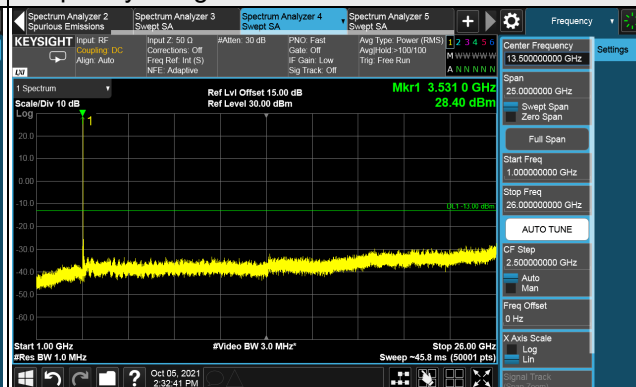

Frequency Range : 1GHz ~ 26GHz