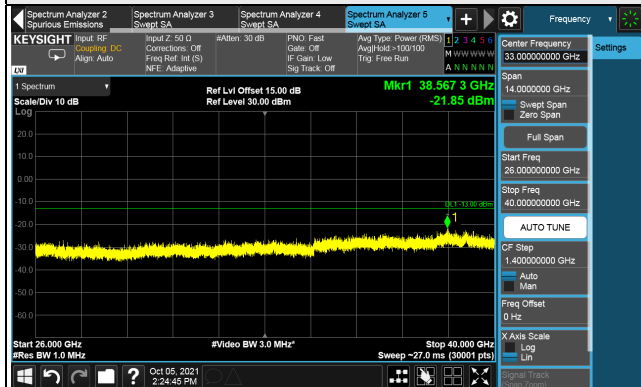

5G NR n77 (Part 27Q):

5G NR n77 (Part 27Q), Channel Bandwidth 20MHz

Channel 630668 (3460.02MHz)

Frequency Range : 9kHz ~ 1GHz

Frequency Range : 1GHz ~ 26GHz

Frequency Range : 26GHz ~ 40GHz

*The 9 kHz tone is from the spectrum analyzer.