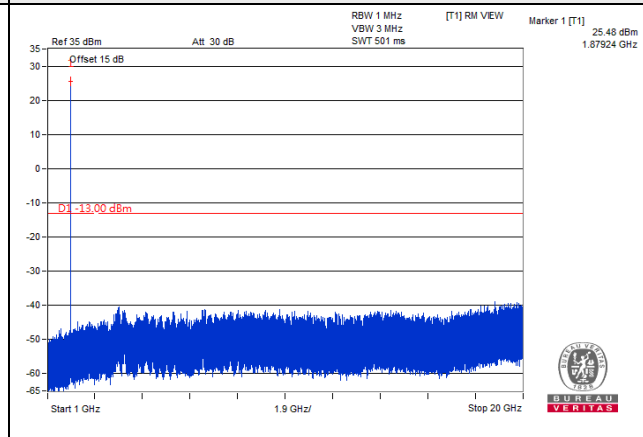

5G NR n77 (Part 27Q), Channel Bandwidth 100MHz

Channel 633334 (3500.01MHz)

Frequency Range : 9kHz ~ 1GHz

Frequency Range : 1GHz ~ 26GHz

Frequency Range : 26GHz ~ 40GHz

*The 9 kHz tone is from the spectrum analyzer.

LTE Band 2

LTE Band 2, Channel Bandwidth 1.4MHz

Channel 18607 (1850.70MHz)

Frequency Range : 9kHz~1GHz

Frequency Range : 1GHz~20GHz

Channel 18900 (1880.00MHz)

Frequency Range : 9kHz~1GHz

Frequency Range : 1GHz~20GHz

Channel 19193 (1909.30MHz)

Frequency Range : 9kHz~1GHz

Frequency Range : 1GHz~20GHz

LTE Band 2, Channel Bandwidth 3MHz

Channel 18615 (1851.50MHz)

Frequency Range : 9kHz~1GHz

Frequency Range : 1GHz~20GHz

Channel 18900 (1880.00MHz)