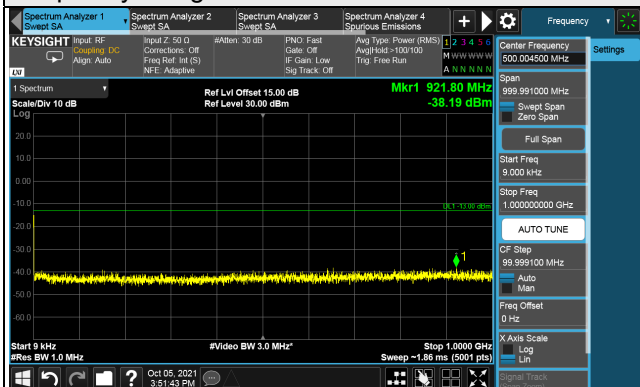

*The 9 kHz tone is from the spectrum analyzer.

Channel 633666 (3504.99MHz)

Frequency Range : 9kHz ~ 1GHz

Frequency Range : 1GHz ~ 26GHz

Frequency Range : 26GHz ~ 40GHz

*The 9 kHz tone is from the spectrum analyzer.