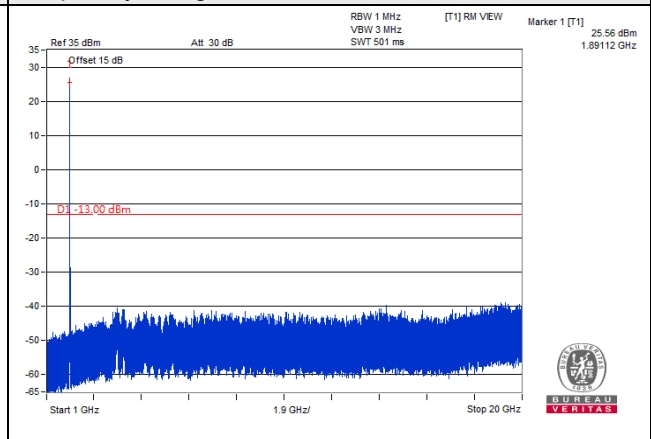

Channel 19125 (1902.50MHz)

Frequency Range : 9kHz~1GHz

Frequency Range : 1GHz~20GHz

LTE Band 2, Channel Bandwidth 20MHz

Channel 18700 (1860.00MHz)

Frequency Range : 9kHz~1GHz

Frequency Range : 1GHz~20GHz

Channel 18900 (1880.00MHz)

Frequency Range : 9kHz~1GHz

Frequency Range : 1GHz~20GHz

Channel 19100 (1900.00MHz)

Frequency Range : 9kHz~1GHz

Frequency Range : 1GHz~20GHz

LTE Band 5

LTE Band 5, Channel Bandwidth 1.4MHz

Channel 20407 (824.7MHz)

*The 9kHz signal over the limit is from Spectrum.

LTE Band 5, Channel Bandwidth 3MHz

Channel 20415 (825.5MHz)

Frequency Range : 9kHz~1GHz

Frequency Range : 1GHz~9GHz

Channel 20525 (836.5MHz)

Frequency Range : 9kHz~1GHz