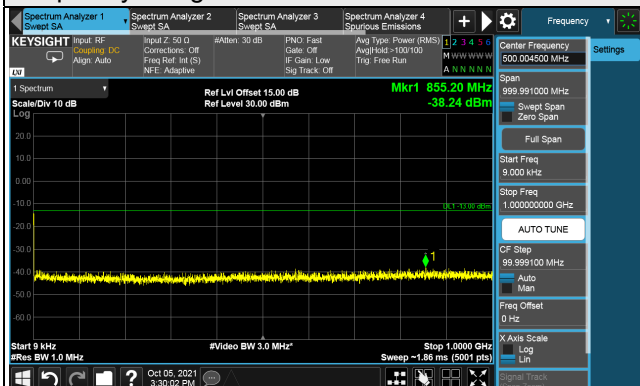

5G NR n77 (Part 27Q), Channel Bandwidth 80MHz

Channel 632668 (3490.02MHz)

Frequency Range : 9kHz ~ 1GHz

Frequency Range : 1GHz ~ 26GHz