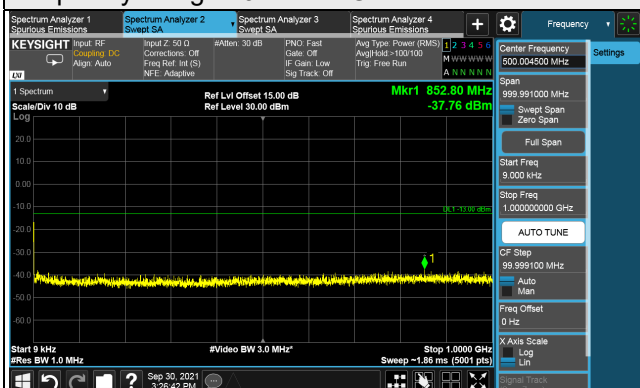

Channel 656000 (3840.00MHz)

Frequency Range : 9kHz ~ 1GHz

Frequency Range : 1GHz ~ 40GHz