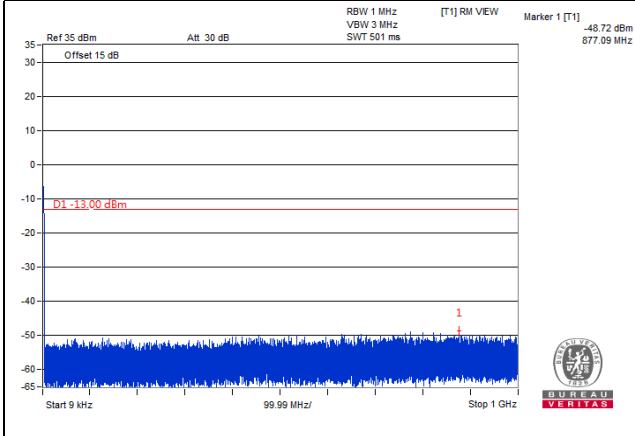

Frequency Range : 1GHz~20GHz

LTE Band 2, Channel Bandwidth 15MHz

Channel 18675 (1857.50MHz)

Frequency Range : 9kHz~1GHz

Frequency Range : 1GHz~20GHz

Channel 18900 (1880.00MHz)

Frequency Range : 9kHz~1GHz

Frequency Range : 1GHz~20GHz

Channel 19125 (1902.50MHz)

Frequency Range : 9kHz~1GHz

Frequency Range : 1GHz~20GHz

LTE Band 2, Channel Bandwidth 20MHz

Channel 18700 (1860.00MHz)

Frequency Range : 9kHz~1GHz

Frequency Range : 1GHz~20GHz

Channel 18900 (1880.00MHz)

Frequency Range : 9kHz~1GHz

Frequency Range : 1GHz~20GHz

Channel 19100 (1900.00MHz)

Frequency Range : 9kHz~1GHz

Frequency Range : 1GHz~20GHz

LTE Band 5

LTE Band 5, Channel Bandwidth 1.4MHz

Channel 20407 (824.7MHz)