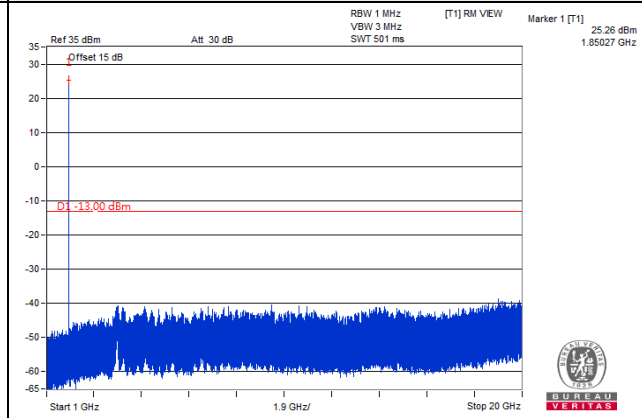

LTE Band 2

LTE Band 2, Channel Bandwidth 1.4MHz

Channel 18607 (1850.70MHz)

Frequency Range : 9kHz~1GHz

Frequency Range : 1GHz~20GHz

Channel 18900 (1880.00MHz)

Frequency Range : 9kHz~1GHz

Frequency Range : 1GHz~20GHz

Channel 19193 (1909.30MHz)

Frequency Range : 9kHz~1GHz

Frequency Range : 1GHz~20GHz

LTE Band 2, Channel Bandwidth 3MHz

Channel 18615 (1851.50MHz)

Frequency Range : 9kHz~1GHz

Frequency Range : 1GHz~20GHz

Channel 18900 (1880.00MHz)

Frequency Range : 9kHz~1GHz

Frequency Range : 1GHz~20GHz

Channel 19185 (1908.50MHz)

Frequency Range : 9kHz~1GHz

Frequency Range : 1GHz~20GHz

LTE Band 2, Channel Bandwidth 5MHz

Channel 18625 (1852.50MHz)

Frequency Range : 9kHz~1GHz