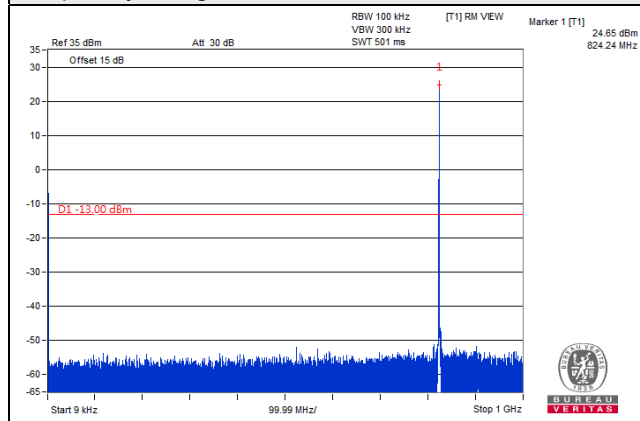

LTE Band 5

LTE Band 5, Channel Bandwidth 1.4MHz

Channel 20407 (824.7MHz)

Frequency Range : 9kHz~1GHz