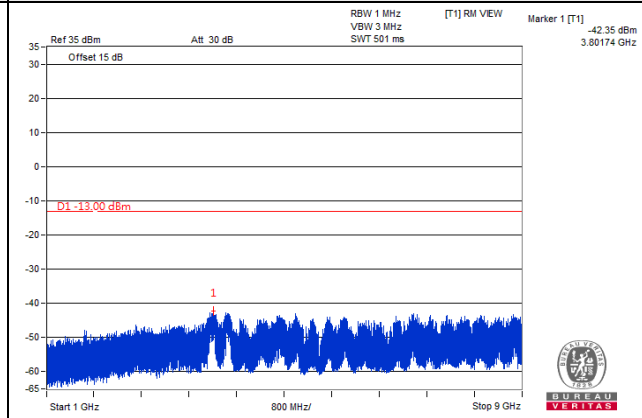

*The 9kHz signal over the limit is from Spectrum.

LTE Band 5, Channel Bandwidth 3MHz

Channel 20415 (825.5MHz)

Frequency Range : 9kHz~1GHz

Frequency Range : 1GHz~9GHz

Channel 20525 (836.5MHz)

Frequency Range : 9kHz~1GHz

Frequency Range : 1GHz~9GHz

Channel 20635 (847.5MHz)

Frequency Range : 9kHz~1GHz

Frequency Range : 1GHz~9GHz

*The 9kHz signal over the limit is from Spectrum.

LTE Band 5, Channel Bandwidth 5MHz

Channel 20425 (826.5MHz)