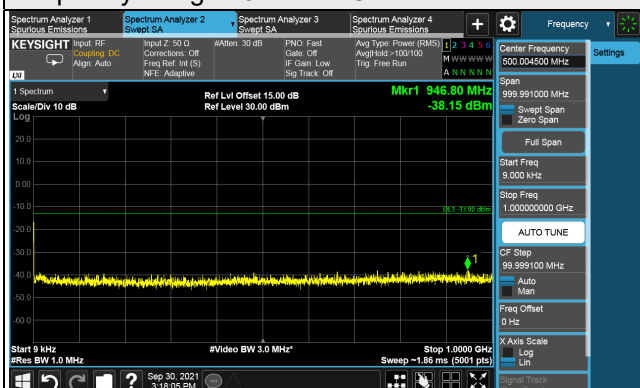

5G NR n77 (Part 270), Channel Bandwidth 80MHz

Channel 649334 (3740.01MHz)

Frequency Range : 9kHz ~ 1GHz

Frequency Range : 1GHz ~ 40GHz

Channel 656000 (3840.00MHz)

Frequency Range : 9kHz ~ 1GHz

Frequency Range : 1GHz ~ 40GHz

Channel 662666 (3939.99MHz)

Frequency Range : 9kHz ~ 1GHz

Frequency Range : 1GHz ~ 40GHz

*The 9 kHz tone is from the spectrum analyzer.

5G NR n77 (Part 270), Channel Bandwidth 90MHz

Channel 649558 (3745.02MHz)