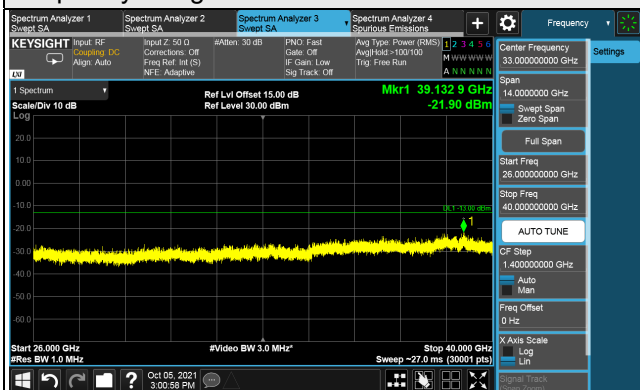

*The 9 kHz tone is from the spectrum analyzer.

Channel 635332 (3529.98MHz)

Frequency Range : 9kHz ~ 1GHz

Frequency Range : 1GHz ~ 26GHz

Frequency Range : 26GHz ~ 40GHz

*The 9 kHz tone is from the spectrum analyzer.

5G NR n77 (Part 27Q), Channel Bandwidth 50MHz

Channel 631668 (3475.02MHz)

Frequency Range : 9kHz ~ 1GHz

Frequency Range : 1GHz ~ 26GHz

Frequency Range : 26GHz ~ 40GHz

*The 9 kHz tone is from the spectrum analyzer.