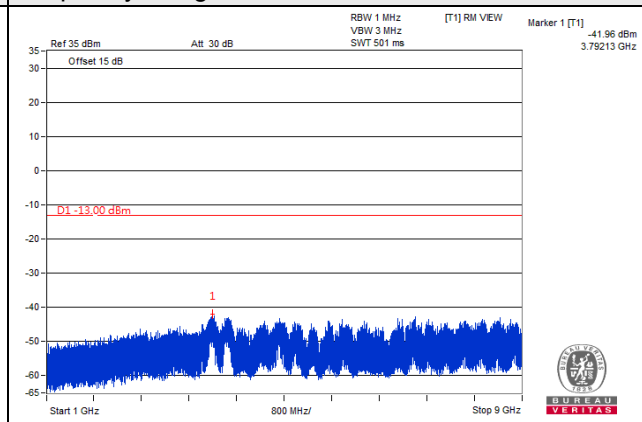

Frequency Range : 1GHz~9GHz

Channel 20635 (847.5MHz)

Frequency Range : 9kHz~1GHz

Frequency Range : 1GHz~9GHz

*The 9kHz signal over the limit is from Spectrum.

LTE Band 5, Channel Bandwidth 5MHz

Channel 20425 (826.5MHz)

*The 9kHz signal over the limit is from Spectrum.

LTE Band 5, Channel Bandwidth 10MHz

Channel 20450 (829.0MHz)

Frequency Range : 9kHz~1GHz

Frequency Range : 1GHz~9GHz

Channel 20525 (836.5MHz)

Frequency Range : 9kHz~1GHz

Frequency Range : 1GHz~9GHz

Channel 20600 (844.0MHz)

Frequency Range : 9kHz~1GHz

Frequency Range : 1GHz~9GHz

*The 9kHz signal over the limit is from Spectrum.