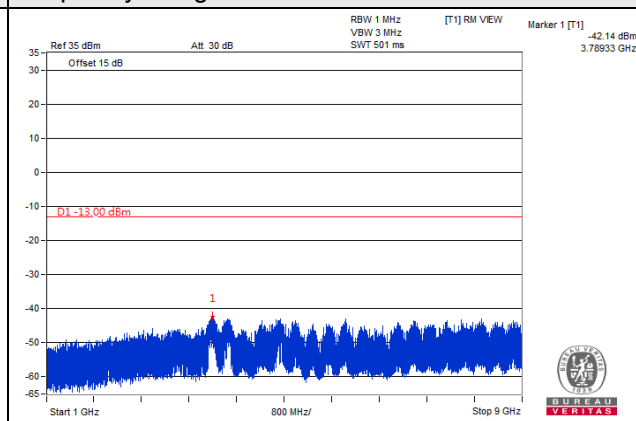

Frequency Range : 9kHz~1GHz

Frequency Range : 1GHz~20GHz

Channel 19100 (1900.00MHz)

Frequency Range : 9kHz~1GHz

Frequency Range : 1GHz~20GHz

LTE Band 5

LTE Band 5, Channel Bandwidth 1.4MHz

Channel 20407 (824.7MHz)

Frequency Range : 9kHz~1GHz

Frequency Range : 1GHz~9GHz

Channel 20525 (836.5MHz)

Frequency Range : 9kHz~1GHz

Frequency Range : 1GHz~9GHz

Channel 20643 (848.3MHz)

Frequency Range : 9kHz~1GHz

Frequency Range : 1GHz~9GHz

*The 9kHz signal over the limit is from Spectrum.

LTE Band 5, Channel Bandwidth 3MHz

Channel 20415 (825.5MHz)

Frequency Range : 9kHz~1GHz

Frequency Range : 1GHz~9GHz

Channel 20525 (836.5MHz)

Frequency Range : 9kHz~1GHz

Frequency Range : 1GHz~9GHz

Channel 20635 (847.5MHz)

Frequency Range : 9kHz~1GHz

Frequency Range : 1GHz~9GHz

*The 9kHz signal over the limit is from Spectrum.

LTE Band 5, Channel Bandwidth 5MHz

Channel 20425 (826.5MHz)