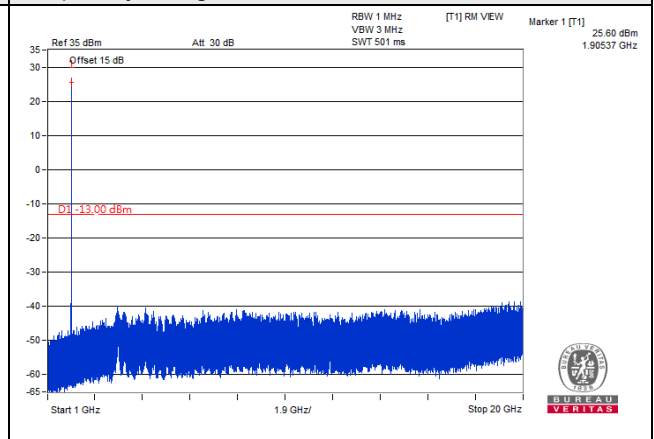

Frequency Range : 9kHz~1GHz

Frequency Range : 1GHz~20GHz

Channel 19185 (1908.50MHz)

Frequency Range : 9kHz~1GHz

Frequency Range : 1GHz~20GHz

LTE Band 2, Channel Bandwidth 5MHz

Channel 18625 (1852.50MHz)

Frequency Range : 9kHz~1GHz

Frequency Range : 1GHz~20GHz

Channel 18900 (1880.00MHz)

Frequency Range : 9kHz~1GHz

Frequency Range : 1GHz~20GHz

Channel 19175 (1907.50MHz)

Frequency Range : 9kHz~1GHz

Frequency Range : 1GHz~20GHz

LTE Band 2, Channel Bandwidth 10MHz