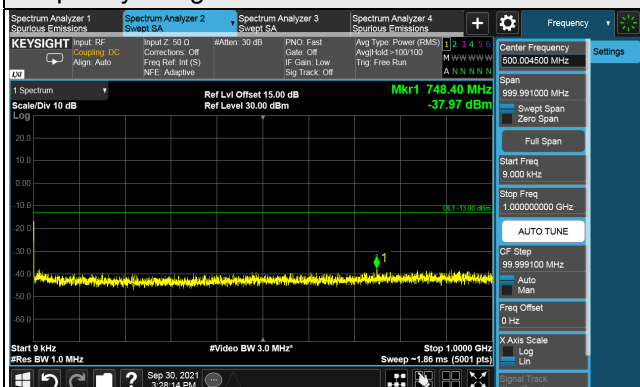

Frequency Range : 1GHz ~ 40GHz

*The 9 kHz tone is from the spectrum analyzer.

5G NR n77 (Part 270), Channel Bandwidth 100MHz

Channel 650000 (3750MHz)

Frequency Range : 9kHz ~ 1GHz

Frequency Range : 1GHz ~ 40GHz