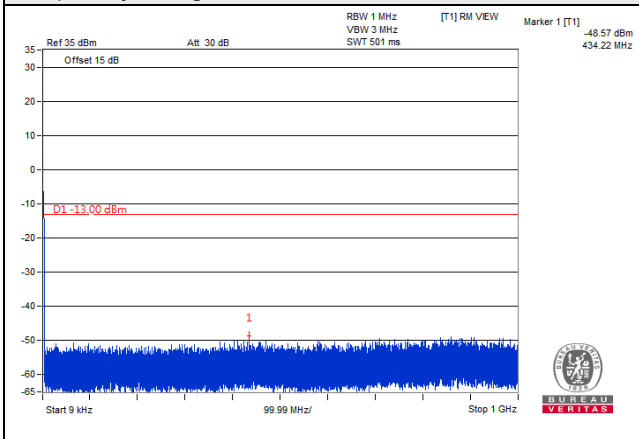

Frequency Range : 9kHz~1GHz

Frequency Range : 1GHz~20GHz

Channel 19185 (1908.50MHz)

Frequency Range : 9kHz~1GHz

Frequency Range : 1GHz~20GHz

LTE Band 2, Channel Bandwidth 5MHz

Channel 18625 (1852.50MHz)

Frequency Range : 9kHz~1GHz

Frequency Range : 1GHz~20GHz

Channel 18900 (1880.00MHz)

Frequency Range : 9kHz~1GHz

Frequency Range : 1GHz~20GHz

Channel 19175 (1907.50MHz)

Frequency Range : 9kHz~1GHz

Frequency Range : 1GHz~20GHz

LTE Band 2, Channel Bandwidth 10MHz