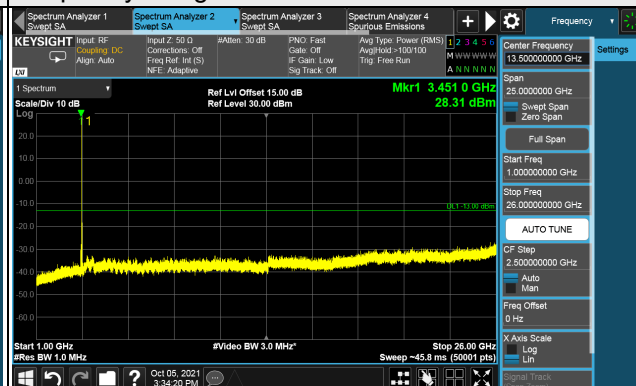

5G NR n77 (Part 27Q), Channel Bandwidth 80MHz

Channel 632668 (3490.02MHz)

Frequency Range : 9kHz ~ 1GHz

Frequency Range : 1GHz ~ 26GHz

Frequency Range : 26GHz ~ 40GHz

*The 9 kHz tone is from the spectrum analyzer.