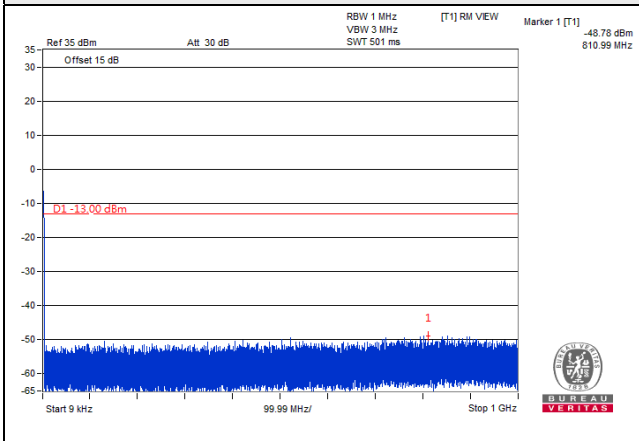

Frequency Range : 1GHz~20GHz

LTE Band 2, Channel Bandwidth 15MHz

Channel 18675 (1857.50MHz)

Frequency Range : 9kHz~1GHz

Frequency Range : 1GHz~20GHz

Channel 18900 (1880.00MHz)

Frequency Range : 9kHz~1GHz

Frequency Range : 1GHz~20GHz

Channel 19125 (1902.50MHz)

Frequency Range : 9kHz~1GHz

Frequency Range : 1GHz~20GHz

LTE Band 2, Channel Bandwidth 20MHz

Channel 18700 (1860.00MHz)

Frequency Range : 9kHz~1GHz

Frequency Range : 1GHz~20GHz

Channel 18900 (1880.00MHz)