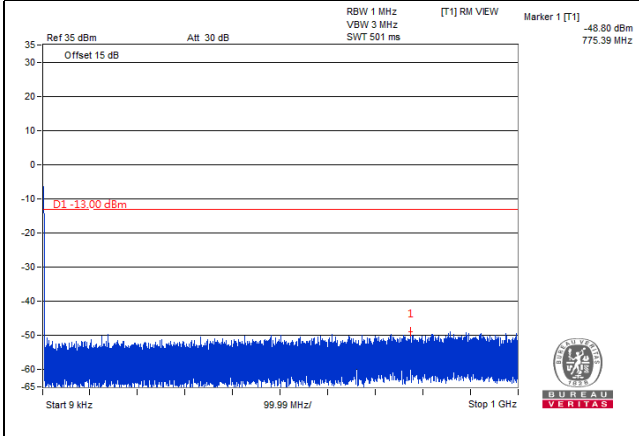

Channel 19193 (1909.30MHz)

Frequency Range : 9kHz~1GHz

Frequency Range : 1GHz~20GHz

LTE Band 2, Channel Bandwidth 3MHz

Channel 18615 (1851.50MHz)

Frequency Range : 9kHz~1GHz

Frequency Range : 1GHz~20GHz

Channel 18900 (1880.00MHz)

Frequency Range : 9kHz~1GHz

Frequency Range : 1GHz~20GHz

Channel 19185 (1908.50MHz)

Frequency Range : 9kHz~1GHz

Frequency Range : 1GHz~20GHz

LTE Band 2, Channel Bandwidth 5MHz

Channel 18625 (1852.50MHz)

Frequency Range : 9kHz~1GHz

Frequency Range : 1GHz~20GHz

Channel 18900 (1880.00MHz)

Frequency Range : 9kHz~1GHz

Frequency Range : 1GHz~20GHz

Channel 19175 (1907.50MHz)

Frequency Range : 9kHz~1GHz

Frequency Range : 1GHz~20GHz

LTE Band 2, Channel Bandwidth 10MHz