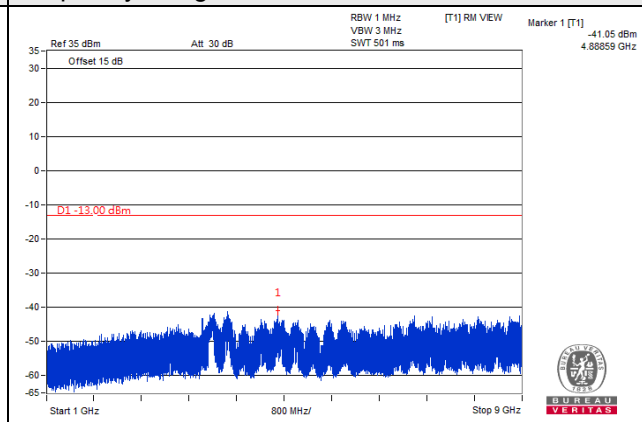

Frequency Range : 1GHz~9GHz