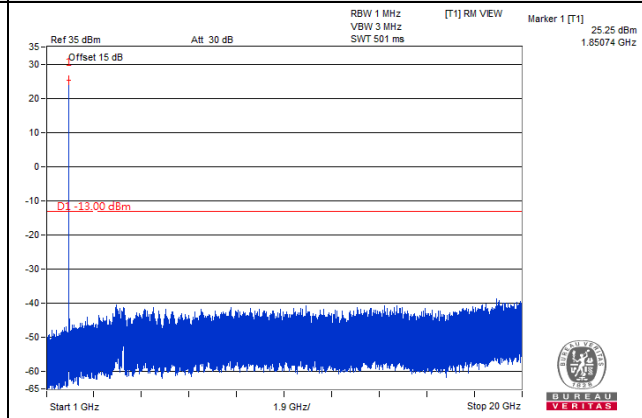

Frequency Range : 1GHz~20GHz