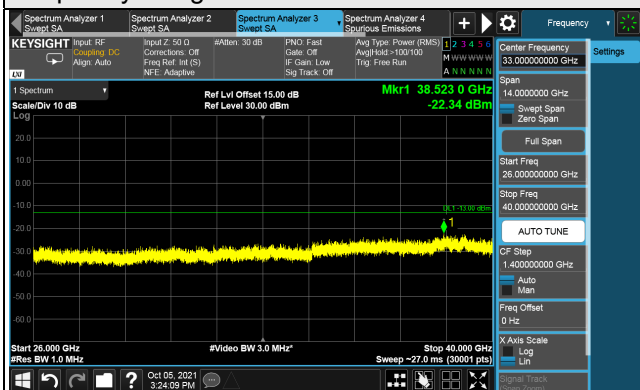

*The 9 kHz tone is from the spectrum analyzer.

Channel 634666 (3519.99MHz)

Frequency Range : 9kHz ~ 1GHz

Frequency Range : 1GHz ~ 26GHz

Frequency Range : 26GHz ~ 40GHz

*The 9 kHz tone is from the spectrum analyzer.

5G NR n77 (Part 27Q), Channel Bandwidth 80MHz

Channel 632668 (3490.02MHz)

Frequency Range : 9kHz ~ 1GHz

Frequency Range : 1GHz ~ 26GHz

Frequency Range : 26GHz ~ 40GHz

*The 9 kHz tone is from the spectrum analyzer.