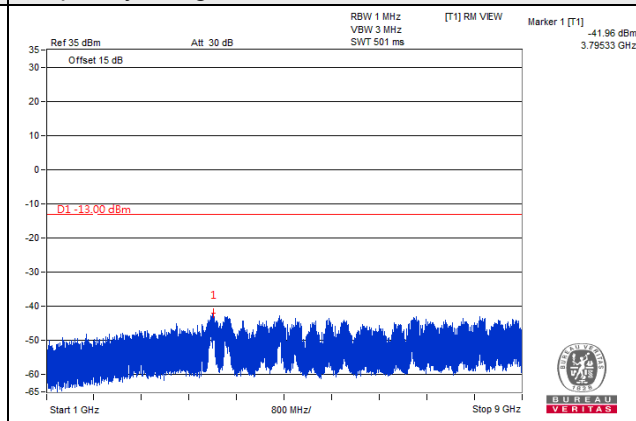

Frequency Range : 1GHz~9GHz