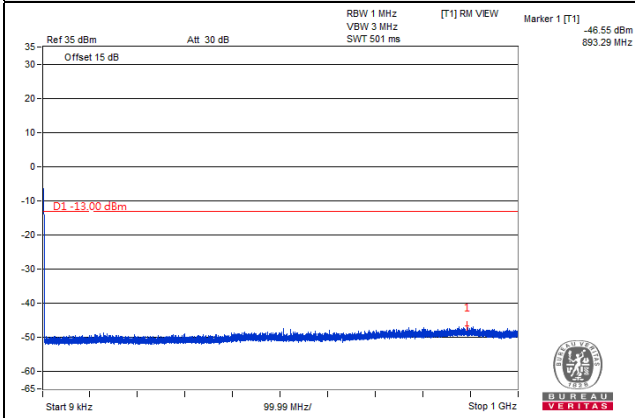

LTE Band 2

LTE Band 2, Channel Bandwidth 1.4MHz

Channel 18607 (1850.70MHz)

Frequency Range : 9kHz~1GHz

Frequency Range : 1GHz~20GHz

Channel 18900 (1880.00MHz)

Frequency Range : 9kHz~1GHz

Frequency Range : 1GHz~20GHz

Channel 19193 (1909.30MHz)

Frequency Range : 9kHz~1GHz

Frequency Range : 1GHz~20GHz

LTE Band 2, Channel Bandwidth 3MHz

Channel 18615 (1851.50MHz)

Frequency Range : 9kHz~1GHz

Frequency Range : 1GHz~20GHz

Channel 18900 (1880.00MHz)