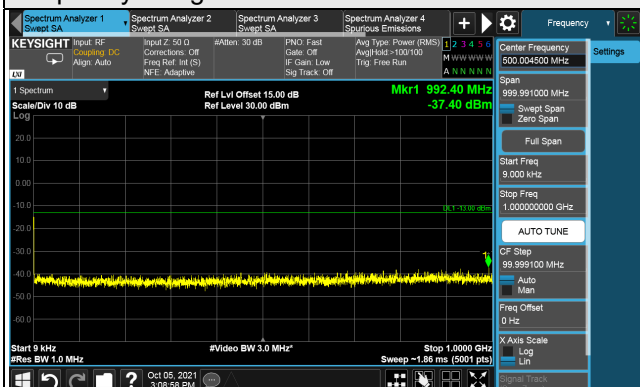

Channel 633334 (3500.01MHz)

Frequency Range : 9kHz ~ 1GHz

Frequency Range : 1GHz ~ 26GHz

Frequency Range : 26GHz ~ 40GHz

*The 9 kHz tone is from the spectrum analyzer.

Channel 635000 (3525MHz)

Frequency Range : 9kHz ~ 1GHz