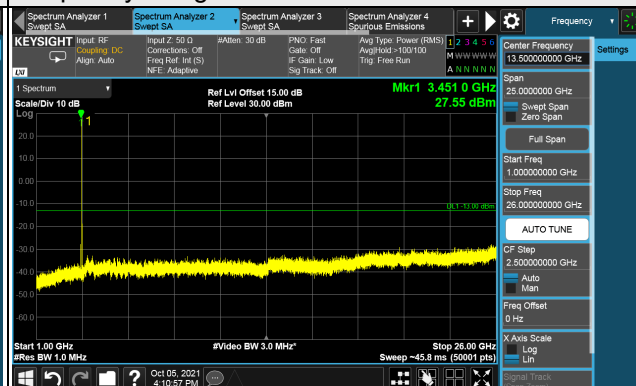

5G NR n77 (Part 27Q), Channel Bandwidth 100MHz

Channel 633334 (3500.01MHz)

Frequency Range : 9kHz ~ 1GHz

Frequency Range : 1GHz ~ 26GHz

Frequency Range : 26GHz ~ 40GHz

*The 9 kHz tone is from the spectrum analyzer.