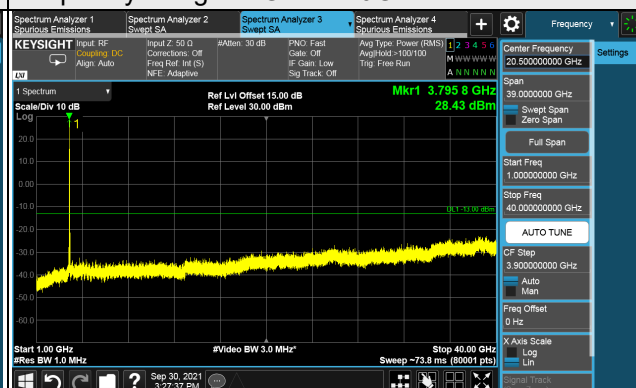

5G NR n77 (Part 270), Channel Bandwidth 90MHz

Channel 649558 (3745.02MHz)

Frequency Range : 9kHz ~ 1GHz

Frequency Range : 1GHz ~ 40GHz

Channel 656000 (3840.00MHz)

Frequency Range : 9kHz ~ 1GHz

Frequency Range : 1GHz ~ 40GHz

Channel 662332 (3934.98MHz)

Frequency Range : 9kHz ~ 1GHz

Frequency Range : 1GHz ~ 40GHz

*The 9 kHz tone is from the spectrum analyzer.