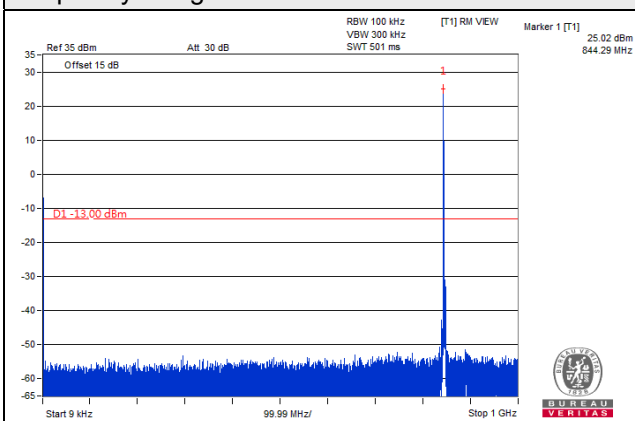

*The 9kHz signal over the limit is from Spectrum.

LTE Band 5, Channel Bandwidth 3MHz

Channel 20415 (825.5MHz)

Frequency Range : 9kHz~1GHz

Frequency Range : 1GHz~9GHz

Channel 20525 (836.5MHz)

Frequency Range : 9kHz~1GHz

Frequency Range : 1GHz~9GHz

Channel 20635 (847.5MHz)

Frequency Range : 9kHz~1GHz

Frequency Range : 1GHz~9GHz

*The 9kHz signal over the limit is from Spectrum.

LTE Band 5, Channel Bandwidth 5MHz

Channel 20425 (826.5MHz)

Frequency Range : 9kHz~1GHz

Frequency Range : 1GHz~9GHz

Channel 20525 (836.5MHz)

Frequency Range : 9kHz~1GHz

Frequency Range : 1GHz~9GHz

Channel 20625 (846.5MHz)

Frequency Range : 9kHz~1GHz

Frequency Range : 1GHz~9GHz

*The 9kHz signal over the limit is from Spectrum.

LTE Band 5, Channel Bandwidth 10MHz

Channel 20450 (829.0MHz)

Frequency Range : 9kHz~1GHz

Frequency Range : 1GHz~9GHz

Channel 20525 (836.5MHz)

Frequency Range : 9kHz~1GHz