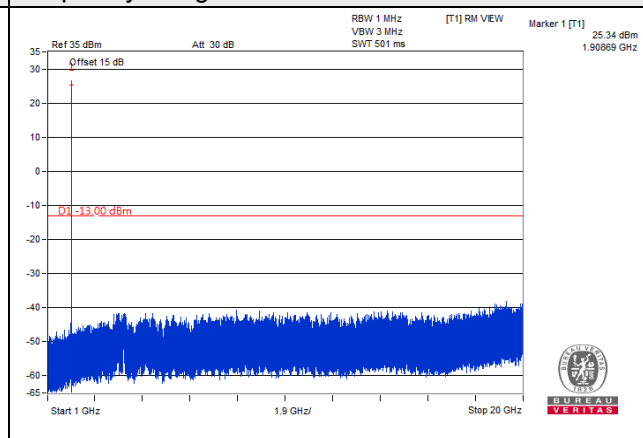

5G NR n77 (Part 27Q), Channel Bandwidth 100MHz

Channel 633334 (3500.01MHz)

Frequency Range : 9kHz ~ 1GHz

Frequency Range : 1GHz ~ 26GHz

Frequency Range : 26GHz ~ 40GHz

*The 9 kHz tone is from the spectrum analyzer.

LTE Band 2

LTE Band 2, Channel Bandwidth 1.4MHz

Channel 18607 (1850.70MHz)

Frequency Range : 9kHz~1GHz

Frequency Range : 1GHz~20GHz

Channel 18900 (1880.00MHz)

Frequency Range : 9kHz~1GHz

Frequency Range : 1GHz~20GHz

Channel 19193 (1909.30MHz)

Frequency Range : 9kHz~1GHz

Frequency Range : 1GHz~20GHz

LTE Band 2, Channel Bandwidth 3MHz

Channel 18615 (1851.50MHz)

Frequency Range : 9kHz~1GHz

Frequency Range : 1GHz~20GHz

Channel 18900 (1880.00MHz)