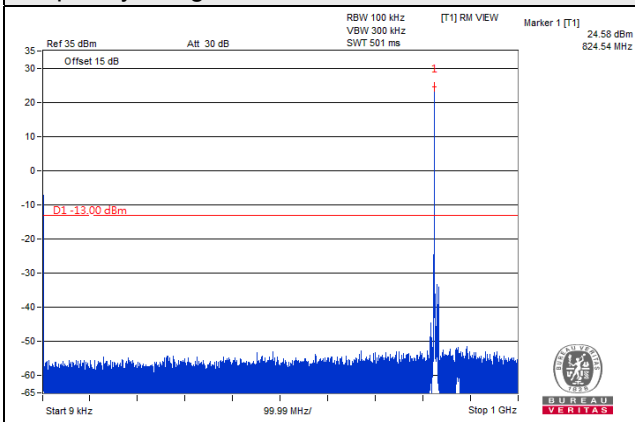

*The 9kHz signal over the limit is from Spectrum.

LTE Band 5, Channel Bandwidth 3MHz

Channel 20415 (825.5MHz)

Frequency Range : 9kHz~1GHz

Frequency Range : 1GHz~9GHz

Channel 20525 (836.5MHz)

Frequency Range : 9kHz~1GHz

Frequency Range : 1GHz~9GHz

Channel 20635 (847.5MHz)

Frequency Range : 9kHz~1GHz

Frequency Range : 1GHz~9GHz

*The 9kHz signal over the limit is from Spectrum.

LTE Band 5, Channel Bandwidth 5MHz

Channel 20425 (826.5MHz)

Frequency Range : 9kHz~1GHz

Frequency Range : 1GHz~9GHz

Channel 20525 (836.5MHz)

Frequency Range : 9kHz~1GHz

Frequency Range : 1GHz~9GHz

Channel 20625 (846.5MHz)

Frequency Range : 9kHz~1GHz

Frequency Range : 1GHz~9GHz

*The 9kHz signal over the limit is from Spectrum.

LTE Band 5, Channel Bandwidth 10MHz

Channel 20450 (829.0MHz)

Frequency Range : 9kHz~1GHz

Frequency Range : 1GHz~9GHz

Channel 20525 (836.5MHz)

Frequency Range : 9kHz~1GHz