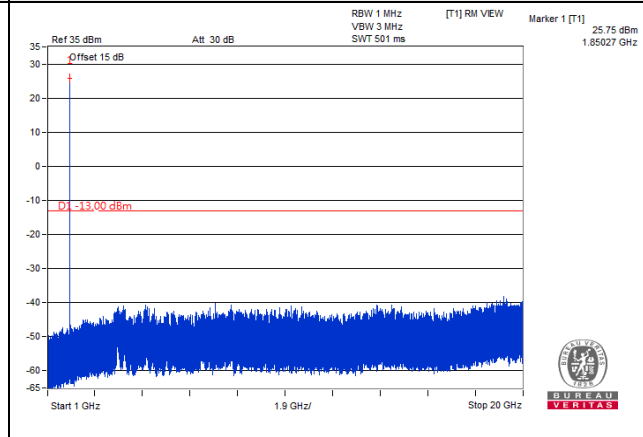

5G NR n77 (Part 27Q), Channel Bandwidth 100MHz

Channel 633334 (3500.01MHz)

Frequency Range : 9kHz ~ 1GHz

Frequency Range : 1GHz ~ 26GHz

Frequency Range : 26GHz ~ 40GHz

*The 9 kHz tone is from the spectrum analyzer.

LTE Band 2

LTE Band 2, Channel Bandwidth 1.4MHz

Channel 18607 (1850.70MHz)

Frequency Range : 9kHz~1GHz

Frequency Range : 1GHz~20GHz

Channel 18900 (1880.00MHz)

Frequency Range : 9kHz~1GHz

Frequency Range : 1GHz~20GHz

Channel 19193 (1909.30MHz)

Frequency Range : 9kHz~1GHz

Frequency Range : 1GHz~20GHz

LTE Band 2, Channel Bandwidth 3MHz

Channel 18615 (1851.50MHz)

Frequency Range : 9kHz~1GHz

Frequency Range : 1GHz~20GHz

Channel 18900 (1880.00MHz)