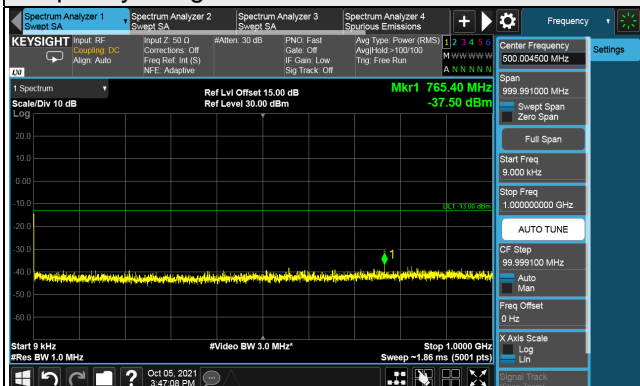

Frequency Range : 1GHz ~ 26GHz

Frequency Range : 26GHz ~ 40GHz

*The 9 kHz tone is from the spectrum analyzer.

5G NR n77 (Part 27Q), Channel Bandwidth 90MHz

Channel 633000 (3495MHz)

Frequency Range : 9kHz ~ 1GHz