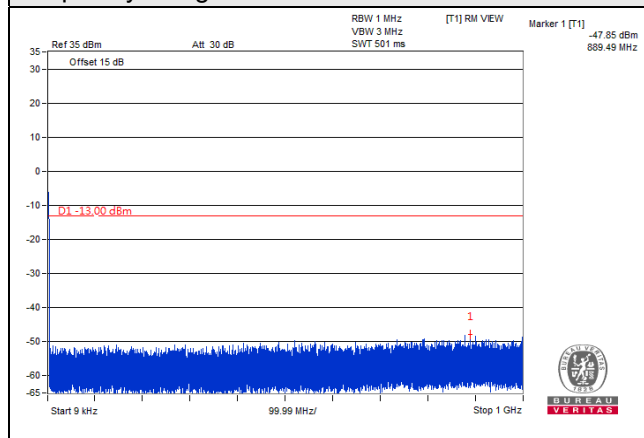

5G NR n77 (Part 27Q), Channel Bandwidth 100MHz

Channel 633334 (3500.01MHz)

Frequency Range : 9kHz ~ 1GHz

Frequency Range : 1GHz ~ 26GHz

Frequency Range : 26GHz ~ 40GHz

*The 9 kHz tone is from the spectrum analyzer.

LTE Band 2

LTE Band 2, Channel Bandwidth 1.4MHz

Channel 18607 (1850.70MHz)

Frequency Range : 9kHz~1GHz

Frequency Range : 1GHz~20GHz

Channel 18900 (1880.00MHz)

Frequency Range : 9kHz~1GHz

Frequency Range : 1GHz~20GHz

Channel 19193 (1909.30MHz)

Frequency Range : 9kHz~1GHz

Frequency Range : 1GHz~20GHz

LTE Band 2, Channel Bandwidth 3MHz

Channel 18615 (1851.50MHz)

Frequency Range : 9kHz~1GHz

Frequency Range : 1GHz~20GHz

Channel 18900 (1880.00MHz)