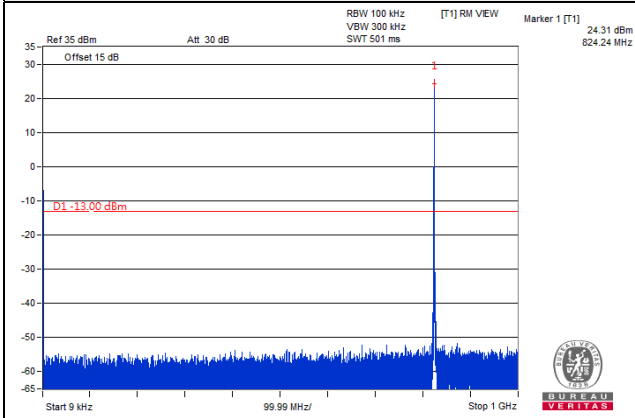

Frequency Range : 9kHz~1GHz

Frequency Range : 1GHz~20GHz

Channel 19100 (1900.00MHz)

Frequency Range : 9kHz~1GHz

Frequency Range : 1GHz~20GHz

LTE Band 5

LTE Band 5, Channel Bandwidth 1.4MHz

Channel 20407 (824.7MHz)

Frequency Range : 9kHz~1GHz

Frequency Range : 1GHz~9GHz

Channel 20525 (836.5MHz)

Frequency Range : 9kHz~1GHz

Frequency Range : 1GHz~9GHz

Channel 20643 (848.3MHz)

Frequency Range : 9kHz~1GHz

Frequency Range : 1GHz~9GHz

*The 9kHz signal over the limit is from Spectrum.

LTE Band 5, Channel Bandwidth 3MHz

Channel 20415 (825.5MHz)

Frequency Range : 9kHz~1GHz

Frequency Range : 1GHz~9GHz

Channel 20525 (836.5MHz)

Frequency Range : 9kHz~1GHz

Frequency Range : 1GHz~9GHz

Channel 20635 (847.5MHz)

Frequency Range : 9kHz~1GHz

Frequency Range : 1GHz~9GHz

*The 9kHz signal over the limit is from Spectrum.

LTE Band 5, Channel Bandwidth 5MHz

Channel 20425 (826.5MHz)