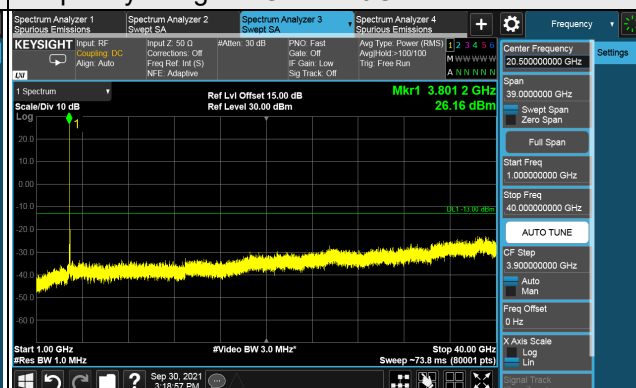

5G NR n77 (Part 270), Channel Bandwidth 80MHz

Channel 649334 (3740.01MHz)

Frequency Range : 9kHz ~ 1GHz

Frequency Range : 1GHz ~ 40GHz

Channel 656000 (3840.00MHz)

Frequency Range : 9kHz ~ 1GHz

Frequency Range : 1GHz ~ 40GHz

Channel 662666 (3939.99MHz)

Frequency Range : 9kHz ~ 1GHz

Frequency Range : 1GHz ~ 40GHz

*The 9 kHz tone is from the spectrum analyzer.

5G NR n77 (Part 270), Channel Bandwidth 90MHz

Channel 649558 (3745.02MHz)