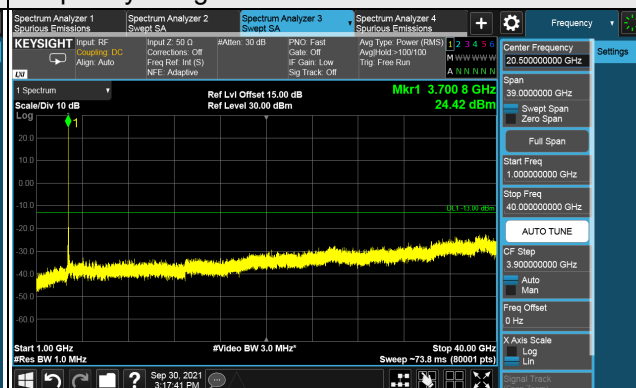

5G NR n77 (Part 270), Channel Bandwidth 80MHz

Channel 649334 (3740.01MHz)

Frequency Range : 9kHz ~ 1GHz

Frequency Range : 1GHz ~ 40GHz

Channel 656000 (3840.00MHz)

Frequency Range : 9kHz ~ 1GHz

Frequency Range : 1GHz ~ 40GHz

Channel 662666 (3939.99MHz)

Frequency Range : 9kHz ~ 1GHz

Frequency Range : 1GHz ~ 40GHz

*The 9 kHz tone is from the spectrum analyzer.

5G NR n77 (Part 270), Channel Bandwidth 90MHz

Channel 649558 (3745.02MHz)