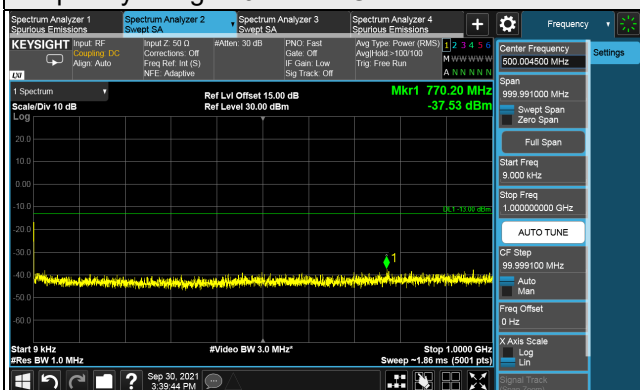

Channel 656000 (3840.00MHz)

Frequency Range : 9kHz ~ 1GHz

Frequency Range : 1GHz ~ 40GHz