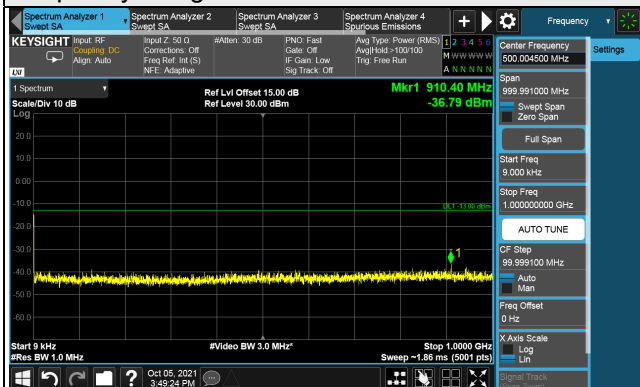

Channel 633334 (3500.01MHz)

Frequency Range : 9kHz ~ 1GHz

Frequency Range : 1GHz ~ 26GHz