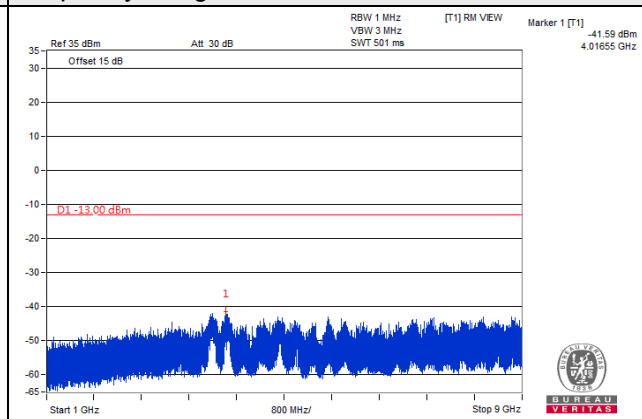

Frequency Range : 1GHz~9GHz

Channel 20635 (847.5MHz)

Frequency Range : 9kHz~1GHz

Frequency Range : 1GHz~9GHz

*The 9kHz signal over the limit is from Spectrum.

LTE Band 5, Channel Bandwidth 5MHz

Channel 20425 (826.5MHz)

*The 9kHz signal over the limit is from Spectrum.

LTE Band 5, Channel Bandwidth 10MHz

Channel 20450 (829.0MHz)

Frequency Range : 9kHz~1GHz

Frequency Range : 1GHz~9GHz

Channel 20525 (836.5MHz)

Frequency Range : 9kHz~1GHz

Frequency Range : 1GHz~9GHz

Channel 20600 (844.0MHz)

Frequency Range : 9kHz~1GHz

Frequency Range : 1GHz~9GHz

*The 9kHz signal over the limit is from Spectrum.