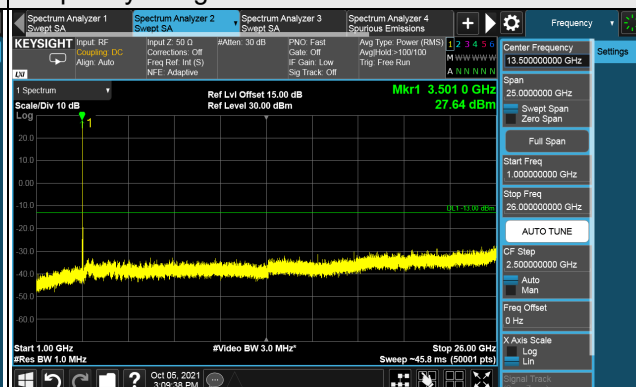

Channel 635000 (3525MHz)

Frequency Range : 9kHz ~ 1GHz

Frequency Range : 1GHz ~ 26GHz

Frequency Range : 26GHz ~ 40GHz

*The 9 kHz tone is from the spectrum analyzer.