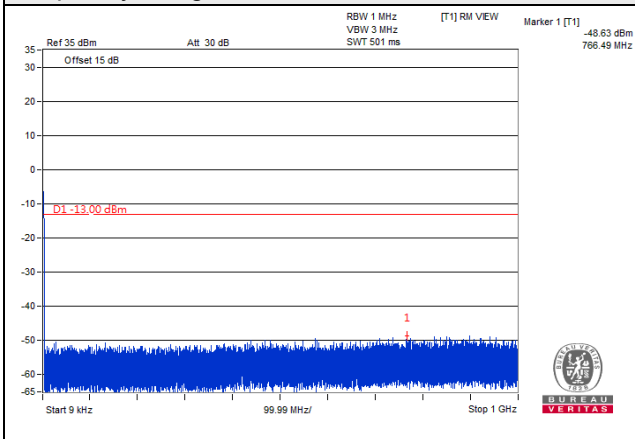

Channel 19125 (1902.50MHz)

Frequency Range : 9kHz~1GHz

Frequency Range : 1GHz~20GHz

LTE Band 2, Channel Bandwidth 20MHz

Channel 18700 (1860.00MHz)

Frequency Range : 9kHz~1GHz

Frequency Range : 1GHz~20GHz

Channel 18900 (1880.00MHz)

Frequency Range : 9kHz~1GHz

Frequency Range : 1GHz~20GHz

Channel 19100 (1900.00MHz)

Frequency Range : 9kHz~1GHz

Frequency Range : 1GHz~20GHz

LTE Band 5

LTE Band 5, Channel Bandwidth 1.4MHz

Channel 20407 (824.7MHz)

*The 9kHz signal over the limit is from Spectrum.

LTE Band 5, Channel Bandwidth 3MHz

Channel 20415 (825.5MHz)

Frequency Range : 9kHz~1GHz

Frequency Range : 1GHz~9GHz

Channel 20525 (836.5MHz)

Frequency Range : 9kHz~1GHz