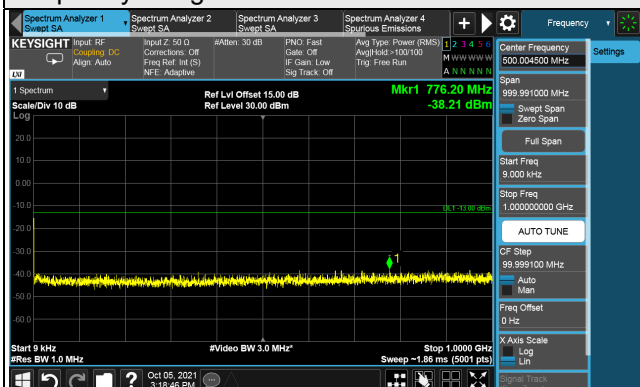

Channel 633334 (3500.01MHz)

Frequency Range : 9kHz ~ 1GHz

Frequency Range : 1GHz ~ 26GHz