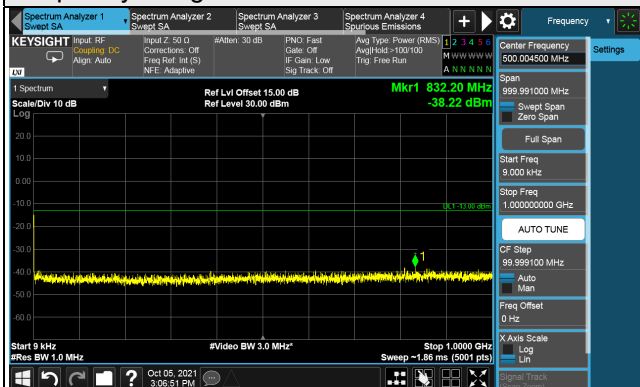

Channel 633334 (3500.01MHz)

Frequency Range : 9kHz ~ 1GHz

Frequency Range : 1GHz ~ 26GHz