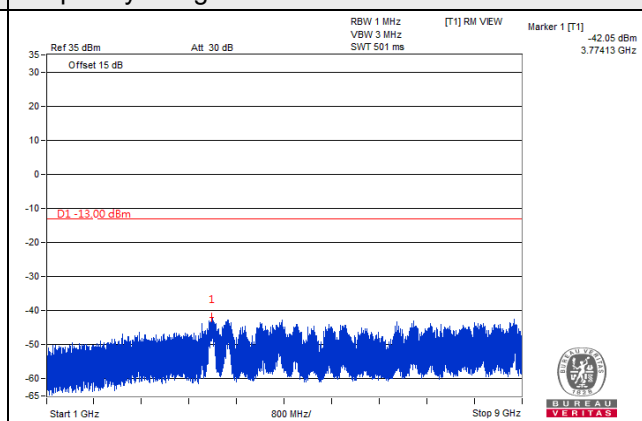

*The 9kHz signal over the limit is from Spectrum.

LTE Band 5, Channel Bandwidth 10MHz

Channel 20450 (829.0MHz)

Frequency Range : 9kHz~1GHz

Frequency Range : 1GHz~9GHz

Channel 20525 (836.5MHz)

Frequency Range : 9kHz~1GHz

Frequency Range : 1GHz~9GHz

Channel 20600 (844.0MHz)

Frequency Range : 9kHz~1GHz

Frequency Range : 1GHz~9GHz

*The 9kHz signal over the limit is from Spectrum.