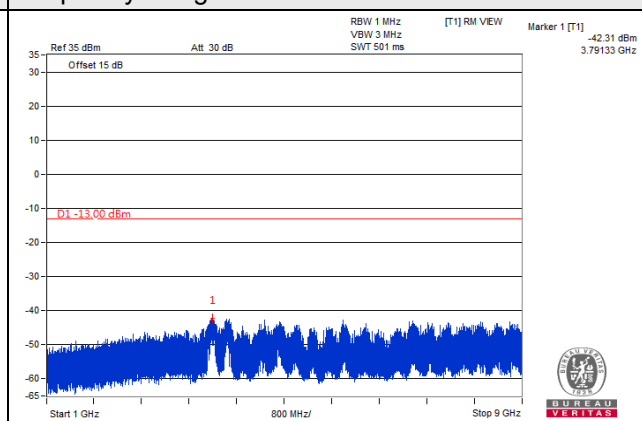

*The 9kHz signal over the limit is from Spectrum.

LTE Band 5, Channel Bandwidth 3MHz

Channel 20415 (825.5MHz)

Frequency Range : 9kHz~1GHz

Frequency Range : 1GHz~9GHz

Channel 20525 (836.5MHz)

Frequency Range : 9kHz~1GHz

Frequency Range : 1GHz~9GHz

Channel 20635 (847.5MHz)

Frequency Range : 9kHz~1GHz

Frequency Range : 1GHz~9GHz

*The 9kHz signal over the limit is from Spectrum.

LTE Band 5, Channel Bandwidth 5MHz

Channel 20425 (826.5MHz)

Frequency Range : 9kHz~1GHz

Frequency Range : 1GHz~9GHz

Channel 20525 (836.5MHz)

Frequency Range : 9kHz~1GHz

Frequency Range : 1GHz~9GHz

Channel 20625 (846.5MHz)

Frequency Range : 9kHz~1GHz

Frequency Range : 1GHz~9GHz

*The 9kHz signal over the limit is from Spectrum.

LTE Band 5, Channel Bandwidth 10MHz

Channel 20450 (829.0MHz)

Frequency Range : 9kHz~1GHz

Frequency Range : 1GHz~9GHz

Channel 20525 (836.5MHz)

Frequency Range : 9kHz~1GHz