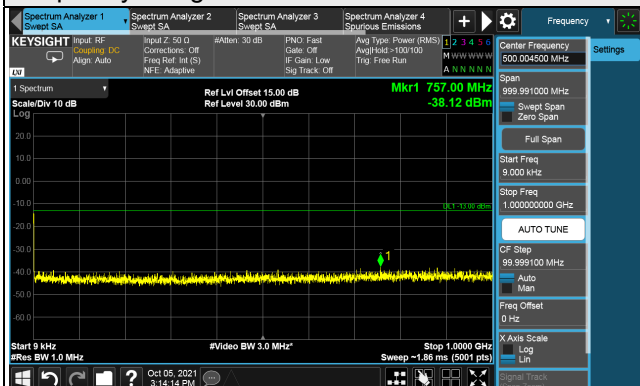

Frequency Range : 1GHz ~ 26GHz

Frequency Range : 26GHz ~ 40GHz

*The 9 kHz tone is from the spectrum analyzer.

5G NR n77 (Part 27Q), Channel Bandwidth 60MHz

Channel 632000 (3480MHz)

Frequency Range : 9kHz ~ 1GHz