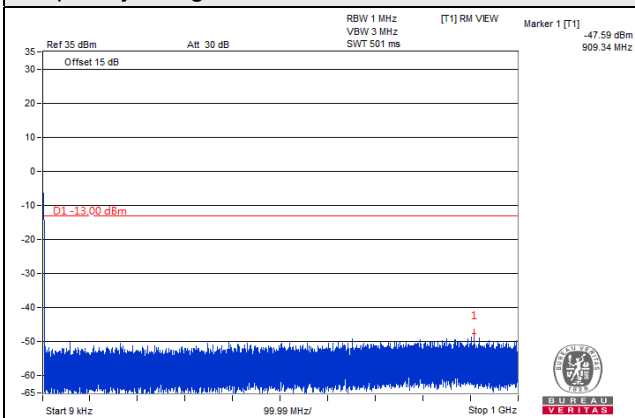

Channel 18900 (1880.00MHz)

Frequency Range : 9kHz~1GHz