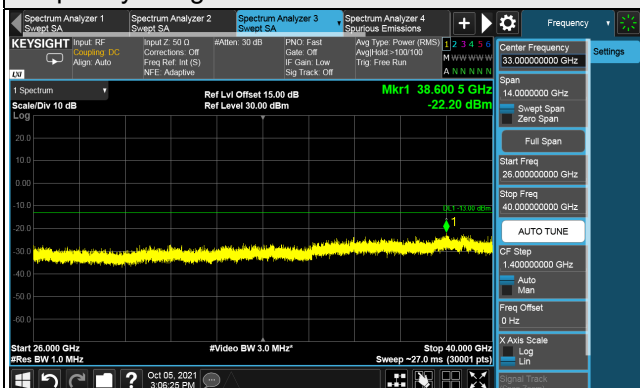

5G NR n77 (Part 27Q), Channel Bandwidth 50MHz

Channel 631668 (3475.02MHz)

Frequency Range : 9kHz ~ 1GHz

Frequency Range : 1GHz ~ 26GHz

Frequency Range : 26GHz ~ 40GHz

*The 9 kHz tone is from the spectrum analyzer.