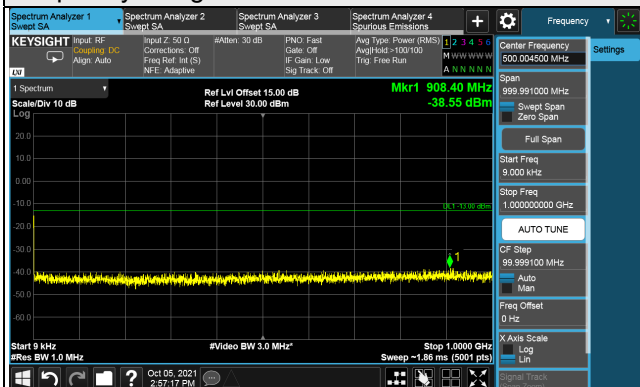

Channel 633334 (3500.01MHz)

Frequency Range : 9kHz ~ 1GHz

Frequency Range : 1GHz ~ 26GHz