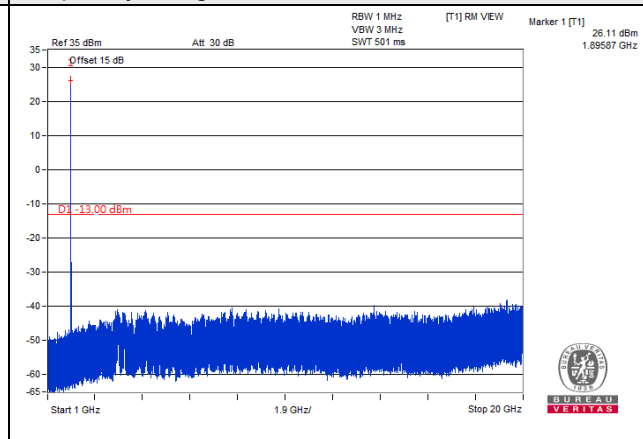

Frequency Range : 1GHz~20GHz

LTE Band 2, Channel Bandwidth 15MHz

Channel 18675 (1857.50MHz)

Frequency Range : 9kHz~1GHz

Frequency Range : 1GHz~20GHz

Channel 18900 (1880.00MHz)

Frequency Range : 9kHz~1GHz

Frequency Range : 1GHz~20GHz

Channel 19125 (1902.50MHz)

Frequency Range : 9kHz~1GHz

Frequency Range : 1GHz~20GHz

LTE Band 2, Channel Bandwidth 20MHz

Channel 18700 (1860.00MHz)

Frequency Range : 9kHz~1GHz

Frequency Range : 1GHz~20GHz

Channel 18900 (1880.00MHz)