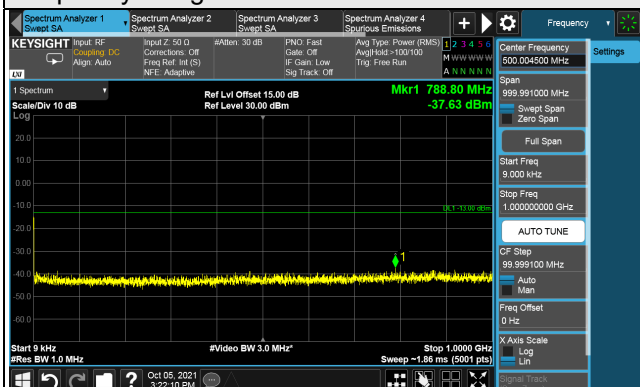

Channel 634666 (3519.99MHz)

Frequency Range : 9kHz ~ 1GHz