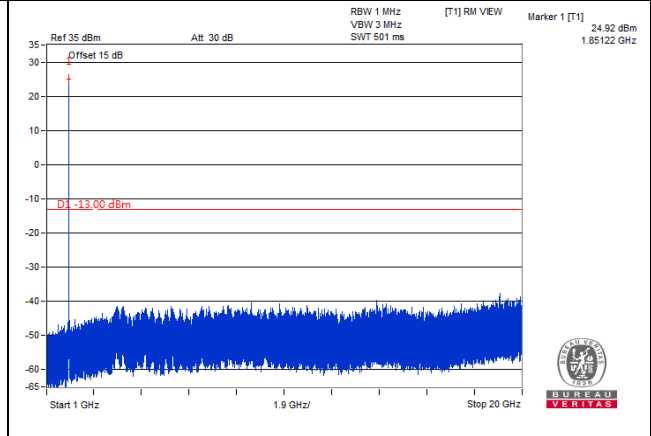

Frequency Range : 1GHz~20GHz

LTE Band 2, Channel Bandwidth 15MHz

Channel 18675 (1857.50MHz)

Frequency Range : 9kHz~1GHz

Frequency Range : 1GHz~20GHz

Channel 18900 (1880.00MHz)

Frequency Range : 9kHz~1GHz

Frequency Range : 1GHz~20GHz

Channel 19125 (1902.50MHz)

Frequency Range : 9kHz~1GHz

Frequency Range : 1GHz~20GHz

LTE Band 2, Channel Bandwidth 20MHz

Channel 18700 (1860.00MHz)

Frequency Range : 9kHz~1GHz

Frequency Range : 1GHz~20GHz

Channel 18900 (1880.00MHz)

Frequency Range : 9kHz~1GHz

Frequency Range : 1GHz~20GHz

Channel 19100 (1900.00MHz)

Frequency Range : 9kHz~1GHz

Frequency Range : 1GHz~20GHz

LTE Band 5

LTE Band 5, Channel Bandwidth 1.4MHz

Channel 20407 (824.7MHz)