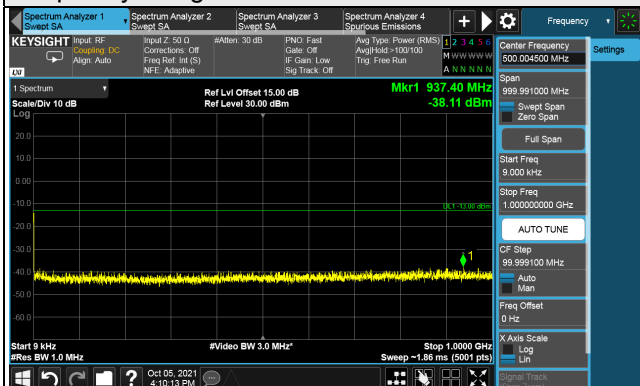

5G NR n77 (Part 27Q), Channel Bandwidth 100MHz

Channel 633334 (3500.01MHz)

Frequency Range : 9kHz ~ 1GHz

Frequency Range : 1GHz ~ 26GHz