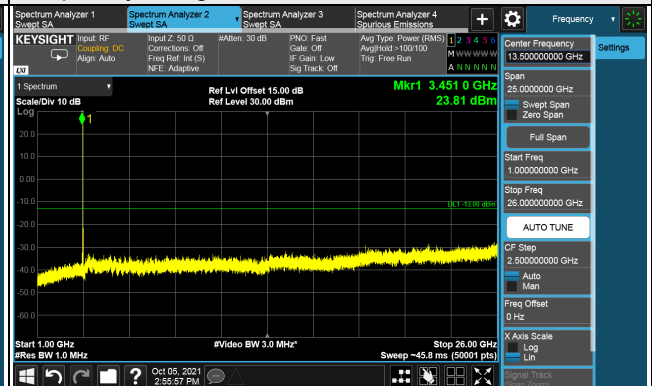

5GNR n77 (Part 27Q), Channel Bandwidth 40MHz

Channel 631334 (3470.01MHz)

Frequency Range : 9kHz ~ 1GHz

Frequency Range : 1GHz ~ 26GHz

Frequency Range : 26GHz ~ 40GHz

*The 9 kHz tone is from the spectrum analyzer.