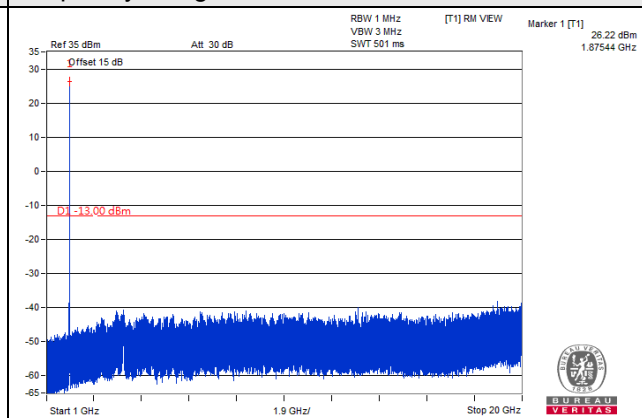

Frequency Range : 1GHz~20GHz