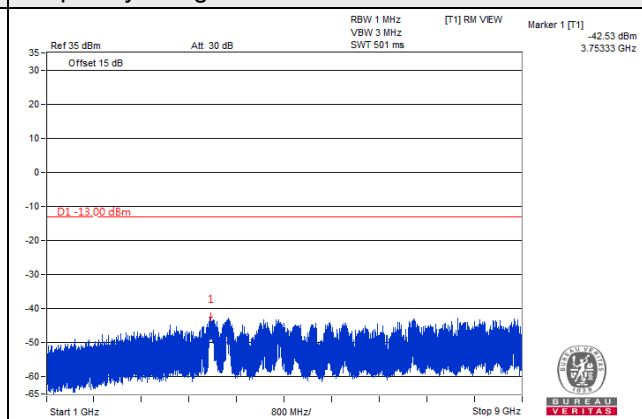

*The 9kHz signal over the limit is from Spectrum.

LTE Band 5, Channel Bandwidth 3MHz

Channel 20415 (825.5MHz)

Frequency Range : 9kHz~1GHz

Frequency Range : 1GHz~9GHz

Channel 20525 (836.5MHz)

Frequency Range : 9kHz~1GHz

Frequency Range : 1GHz~9GHz

Channel 20635 (847.5MHz)

Frequency Range : 9kHz~1GHz

Frequency Range : 1GHz~9GHz

*The 9kHz signal over the limit is from Spectrum.

LTE Band 5, Channel Bandwidth 5MHz

Channel 20425 (826.5MHz)

*The 9kHz signal over the limit is from Spectrum.

LTE Band 5, Channel Bandwidth 10MHz

Channel 20450 (829.0MHz)

Frequency Range : 9kHz~1GHz

Frequency Range : 1GHz~9GHz

Channel 20525 (836.5MHz)

Frequency Range : 9kHz~1GHz