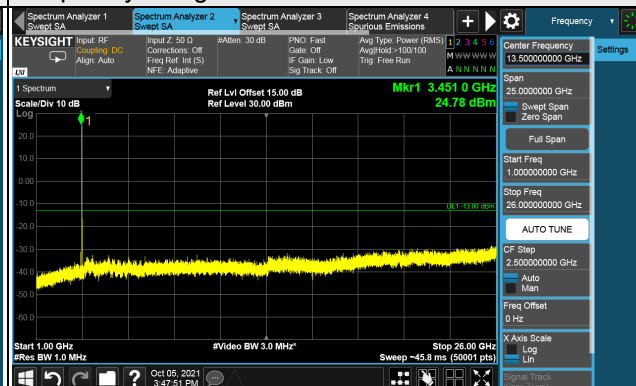

5G NR n77 (Part 27Q), Channel Bandwidth 90MHz

Channel 633000 (3495MHz)

Frequency Range : 9kHz ~ 1GHz

Frequency Range : 1GHz ~ 26GHz

Frequency Range : 26GHz ~ 40GHz

*The 9 kHz tone is from the spectrum analyzer.