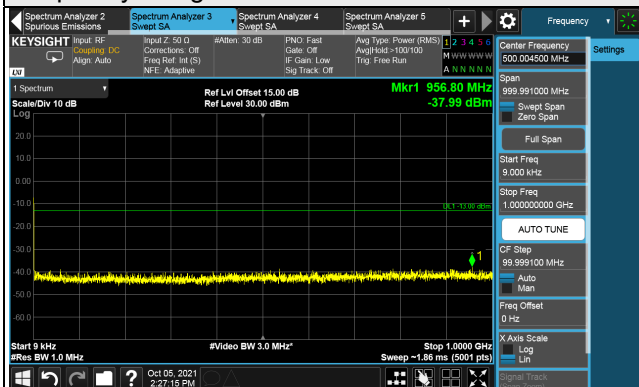

Channel 633334 (3500.01MHz)

Frequency Range : 9kHz ~ 1GHz

Frequency Range : 1GHz ~ 26GHz