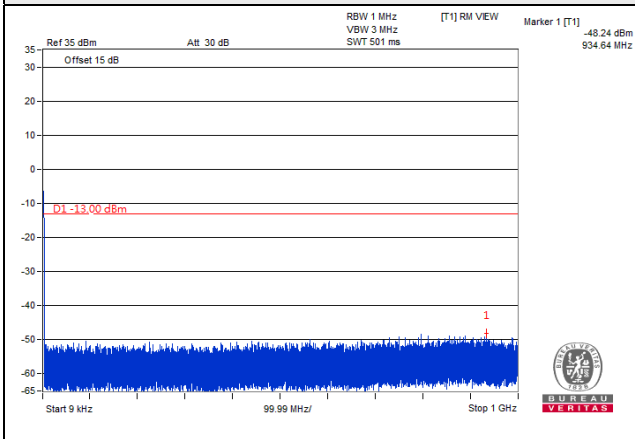

Frequency Range : 1GHz~20GHz

LTE Band 2, Channel Bandwidth 15MHz

Channel 18675 (1857.50MHz)

Frequency Range : 9kHz~1GHz

Frequency Range : 1GHz~20GHz

Channel 18900 (1880.00MHz)

Frequency Range : 9kHz~1GHz

Frequency Range : 1GHz~20GHz

Channel 19125 (1902.50MHz)

Frequency Range : 9kHz~1GHz

Frequency Range : 1GHz~20GHz

LTE Band 2, Channel Bandwidth 20MHz

Channel 18700 (1860.00MHz)

Frequency Range : 9kHz~1GHz

Frequency Range : 1GHz~20GHz

Channel 18900 (1880.00MHz)

Frequency Range : 9kHz~1GHz

Frequency Range : 1GHz~20GHz

Channel 19100 (1900.00MHz)

Frequency Range : 9kHz~1GHz

Frequency Range : 1GHz~20GHz

LTE Band 5

LTE Band 5, Channel Bandwidth 1.4MHz

Channel 20407 (824.7MHz)