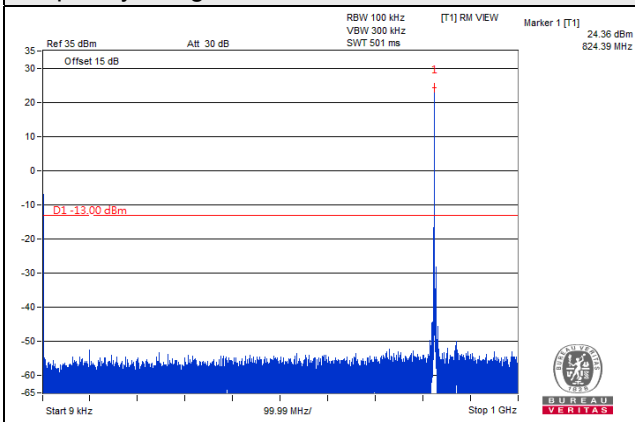

LTE Band 5, Channel Bandwidth 5MHz

Channel 20425 (826.5MHz)

Frequency Range : 9kHz~1GHz