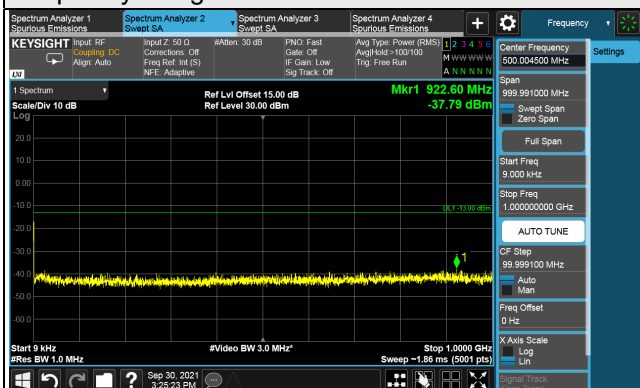

5G NR n77 (Part 270), Channel Bandwidth 90MHz

Channel 649558 (3745.02MHz)

Frequency Range : 9kHz ~ 1GHz

Frequency Range : 1GHz ~ 40GHz