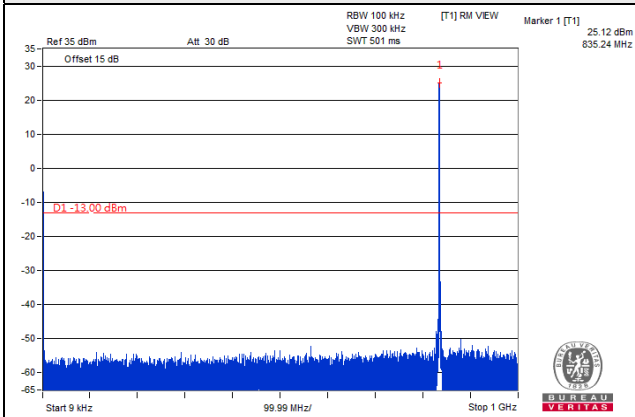

*The 9kHz signal over the limit is from Spectrum.

LTE Band 5, Channel Bandwidth 3MHz

Channel 20415 (825.5MHz)

Frequency Range : 9kHz~1GHz

Frequency Range : 1GHz~9GHz

Channel 20525 (836.5MHz)

Frequency Range : 9kHz~1GHz

Frequency Range : 1GHz~9GHz

Channel 20635 (847.5MHz)

Frequency Range : 9kHz~1GHz

Frequency Range : 1GHz~9GHz

*The 9kHz signal over the limit is from Spectrum.

LTE Band 5, Channel Bandwidth 5MHz

Channel 20425 (826.5MHz)