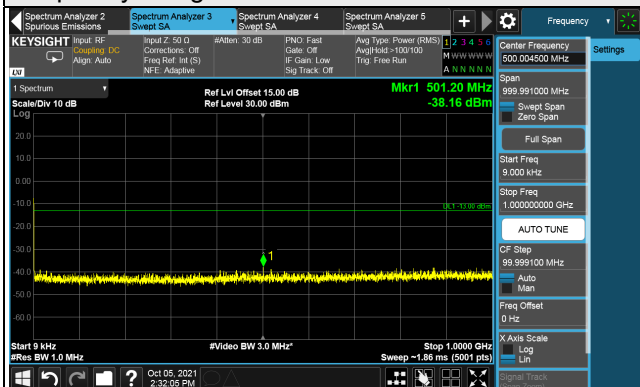

Channel 633334 (3500.01MHz)

Frequency Range : 9kHz ~ 1GHz

Frequency Range : 1GHz ~ 26GHz

Frequency Range : 26GHz ~ 40GHz

*The 9 kHz tone is from the spectrum analyzer.

Channel 636000 (3540MHz)

Frequency Range : 9kHz ~ 1GHz