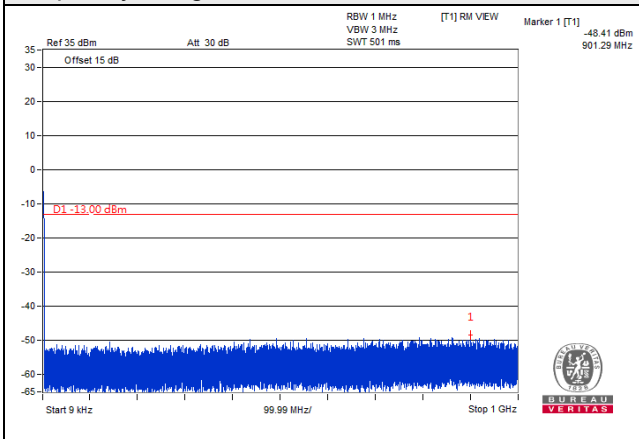

Frequency Range : 1GHz~20GHz

LTE Band 2, Channel Bandwidth 15MHz

Channel 18675 (1857.50MHz)

Frequency Range : 9kHz~1GHz

Frequency Range : 1GHz~20GHz

Channel 18900 (1880.00MHz)

Frequency Range : 9kHz~1GHz

Frequency Range : 1GHz~20GHz

Channel 19125 (1902.50MHz)

Frequency Range : 9kHz~1GHz

Frequency Range : 1GHz~20GHz

LTE Band 2, Channel Bandwidth 20MHz

Channel 18700 (1860.00MHz)

Frequency Range : 9kHz~1GHz

Frequency Range : 1GHz~20GHz

Channel 18900 (1880.00MHz)