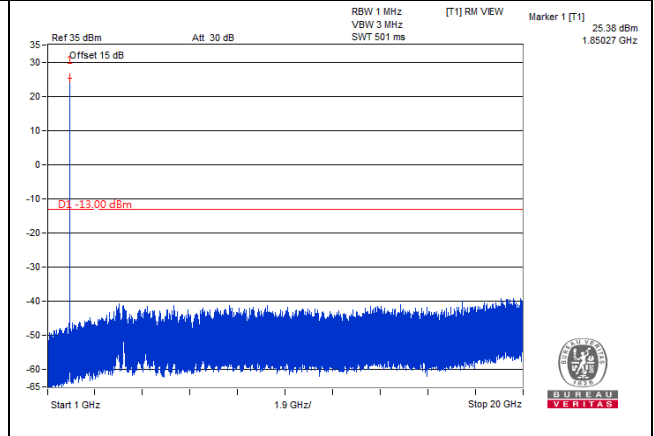

Channel 19193 (1909.30MHz)

Frequency Range : 9kHz~1GHz

Frequency Range : 1GHz~20GHz

LTE Band 2, Channel Bandwidth 3MHz

Channel 18615 (1851.50MHz)

Frequency Range : 9kHz~1GHz

Frequency Range : 1GHz~20GHz

Channel 18900 (1880.00MHz)

Frequency Range : 9kHz~1GHz

Frequency Range : 1GHz~20GHz

Channel 19185 (1908.50MHz)

Frequency Range : 9kHz~1GHz

Frequency Range : 1GHz~20GHz

LTE Band 2, Channel Bandwidth 5MHz

Channel 18625 (1852.50MHz)

Frequency Range : 9kHz~1GHz

Frequency Range : 1GHz~20GHz

Channel 18900 (1880.00MHz)

Frequency Range : 9kHz~1GHz

Frequency Range : 1GHz~20GHz

Channel 19175 (1907.50MHz)

Frequency Range : 9kHz~1GHz

Frequency Range : 1GHz~20GHz

LTE Band 2, Channel Bandwidth 10MHz