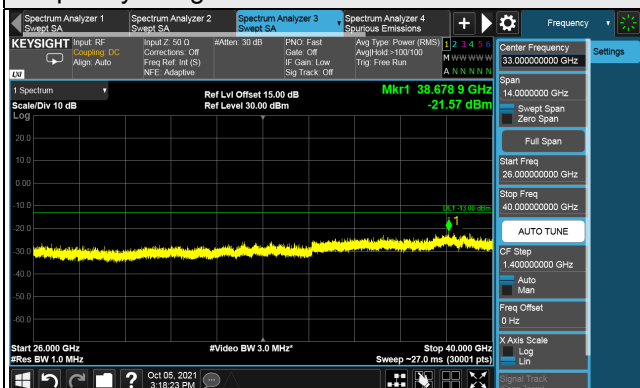

Frequency Range : 26GHz ~ 40GHz