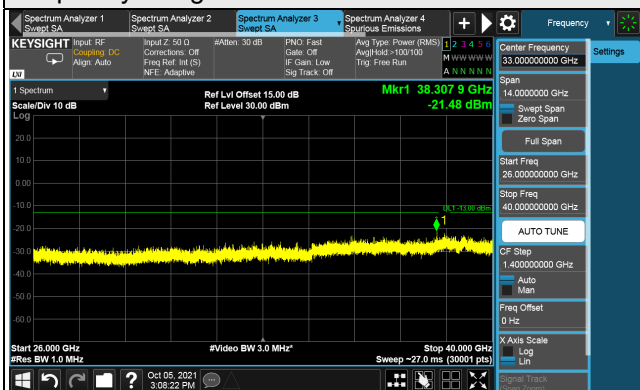

Channel 633334 (3500.01MHz)

Frequency Range : 9kHz ~ 1GHz

Frequency Range : 1GHz ~ 26GHz

Frequency Range : 26GHz ~ 40GHz

*The 9 kHz tone is from the spectrum analyzer.

Channel 635000 (3525MHz)

Frequency Range : 9kHz ~ 1GHz