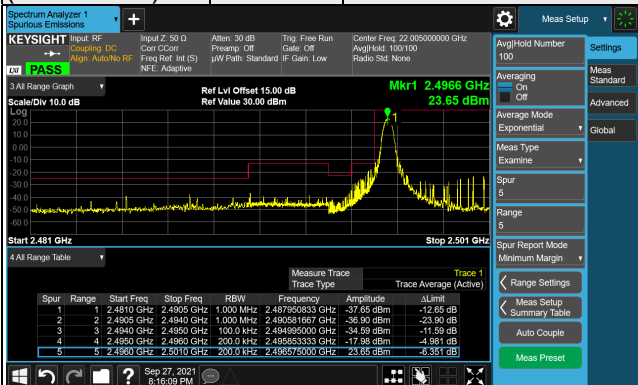

LTE Band 41

Channel Bandwidth: 10MHz

Channel 39700
(2501.0MHz)

QPSK

1 RB / 0 RB Offset

Channel 41540
(2685.0MHz)

QPSK

1 RB / 49 RB Offset