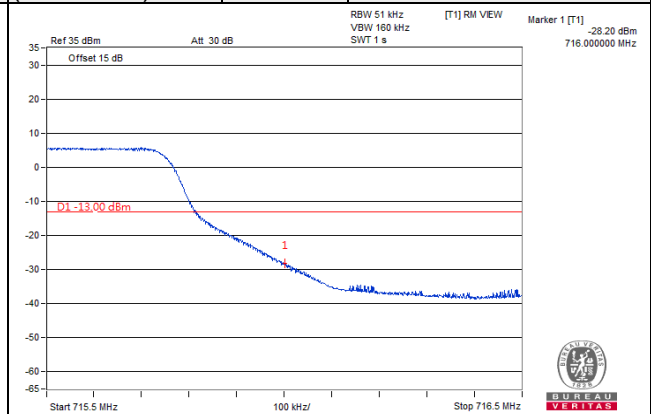

Channel 23035
(701.5MHz)

QPSK

25 RB / 0 RB Offset

Channel 23155
(713.5MHz)

QPSK

25 RB / 0 RB Offset