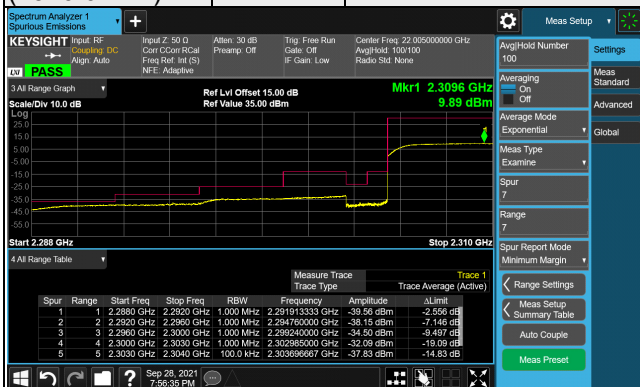

LTE Band 30  
Emission Mask:

Channel Bandwidth: 5MHz

Channel 27685  
(2307.5MHz)

QPSK

1 RB / 0 RB Offset

Channel 27685  
(2307.5MHz)

QPSK

25 RB / 0 RB Offset

QPSK

1 RB / 0 RB Offset

Channel 27710  
(2310.0MHz)

QPSK

1 RB / 49 RB Offset

Channel 27710  
(2310.0MHz)

QPSK

50 RB / 0 RB Offset

Channel 27710  
(2310.0MHz)

QPSK

50 RB / 0 RB Offset

LTE Band 41  
Emission Mask:

Channel Bandwidth: 5MHz

Channel 39675 (2498.5MHz) QPSK 1 RB / 0 RB Offset Channel 41565 (2687.5MHz) QPSK 1 RB / 24 RB Offset