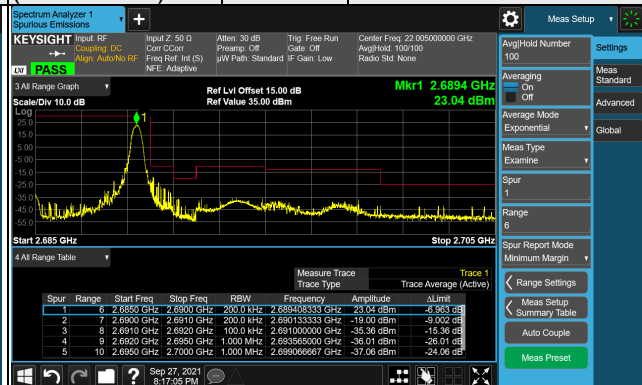

LTE Band 41

Channel Bandwidth: 10MHz

Channel 39700
(2501.0MHz)

QPSK

1 RB / 0 RB Offset

Channel 41540
(2685.0MHz)

QPSK

1 RB / 49 RB Offset