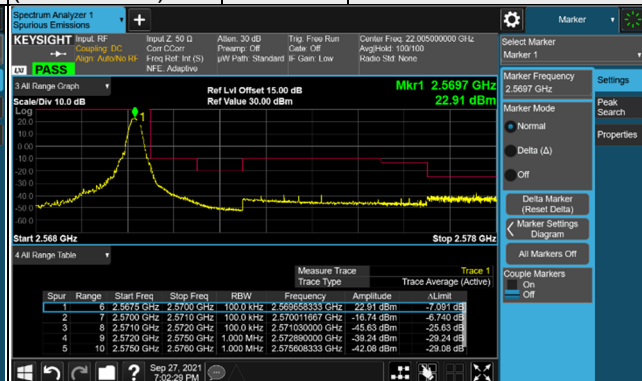

LTE Band 7  
Emission Mask:

Channel Bandwidth: 5MHz

Channel 20775  
(2502.5MHz)

QPSK

1 RB / 0 RB Offset

Channel 21100  
(2535.0MHz)

QPSK

1 RB / 24 RB Offset

Channel 20775  
(2502.5MHz)

QPSK

25 RB / 0 RB Offset

Channel 21100  
(2535.0MHz)

QPSK

25 RB / 0 RB Offset

Channel Bandwidth: 10MHz

Channel 20800  
(2505.0MHz)