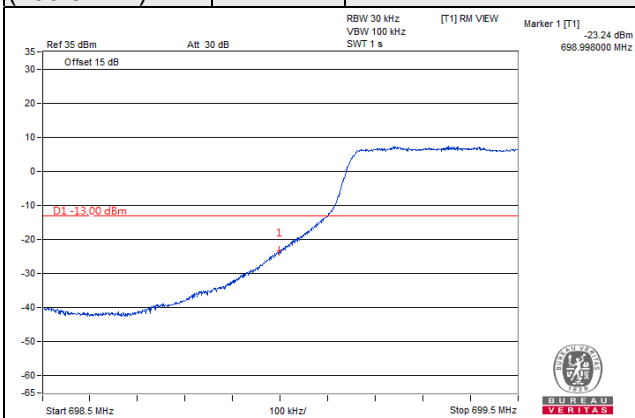

Channel 23025  
(700.5MHz)

QPSK

15 RB / 0 RB Offset

Channel 23165  
(714.5MHz)

QPSK

15 RB / 0 RB Offset

Channel Bandwidth: 5MHz

Channel 23035  
(701.5MHz)