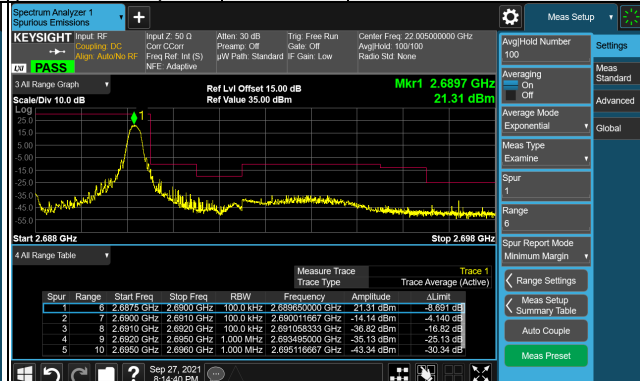

QPSK

1 RB / 0 RB Offset

Channel 27710  
(2310.0MHz)

QPSK

1 RB / 49 RB Offset

Channel 27710  
(2310.0MHz)

QPSK

50 RB / 0 RB Offset

Channel 27710  
(2310.0MHz)

QPSK

50 RB / 0 RB Offset

LTE Band 41  
Emission Mask:

Channel Bandwidth: 5MHz

Channel 39675 (2498.5MHz) QPSK 1 RB / 0 RB Offset Channel 41565 (2687.5MHz) QPSK 1 RB / 24 RB Offset

Channel 39675 (2498.5MHz) QPSK 25 RB / 0 RB Offset

Channel 41565 (2687.5MHz) QPSK 25 RB / 0 RB Offset

LTE Band 41

Channel Bandwidth: 10MHz

Channel 39700  
(2501.0MHz)

QPSK

1 RB / 0 RB Offset

Channel 41540  
(2685.0MHz)