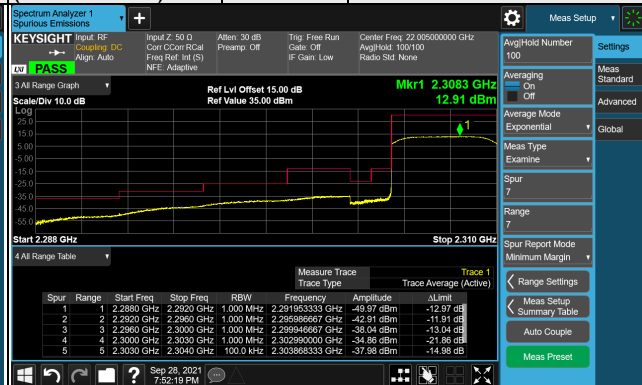

LTE Band 30  
Emission Mask:

Channel Bandwidth: 5MHz

Channel 27685  
(2307.5MHz)

QPSK

1 RB / 0 RB Offset

Channel 27685  
(2307.5MHz)

QPSK

25 RB / 0 RB Offset