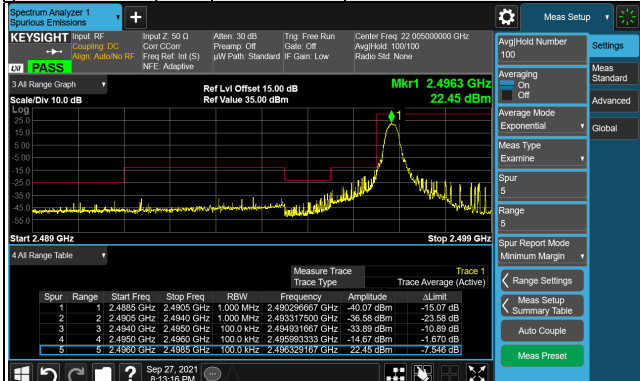

Channel 27710  
(2310.0MHz)

QPSK

50 RB / 0 RB Offset

LTE Band 41  
Emission Mask:

Channel Bandwidth: 5MHz

Channel 39675 (2498.5MHz) QPSK 1 RB / 0 RB Offset Channel 41565 (2687.5MHz) QPSK 1 RB / 24 RB Offset