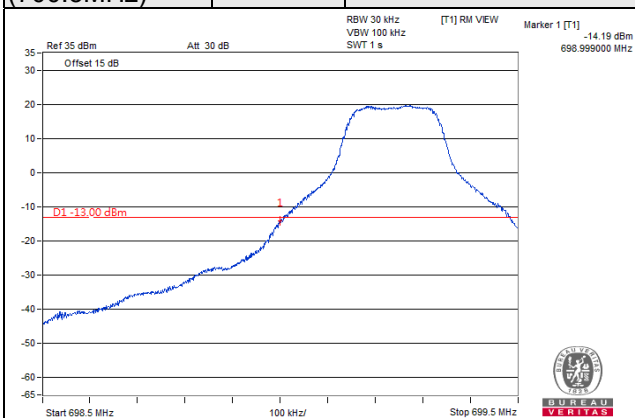

BUREAU  
VERITAS

Channel Bandwidth: 3MHz

Channel 23025  
(700.5MHz)

QPSK

1 RB / 0 RB Offset

Channel 23165  
(714.5MHz)

QPSK

1 RB / 14RB Offset