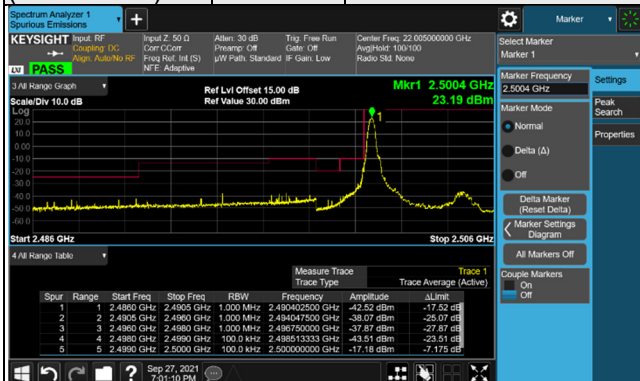

LTE Band 7  
Emission Mask:

Channel Bandwidth: 5MHz

Channel 20775  
(2502.5MHz)

QPSK

1 RB / 0 RB Offset

Channel 21100  
(2535.0MHz)

QPSK

1 RB / 24 RB Offset

Channel 20775  
(2502.5MHz)

QPSK

25 RB / 0 RB Offset

Channel 21100  
(2535.0MHz)

QPSK

25 RB / 0 RB Offset

Channel Bandwidth: 10MHz

Channel 20800  
(2505.0MHz)