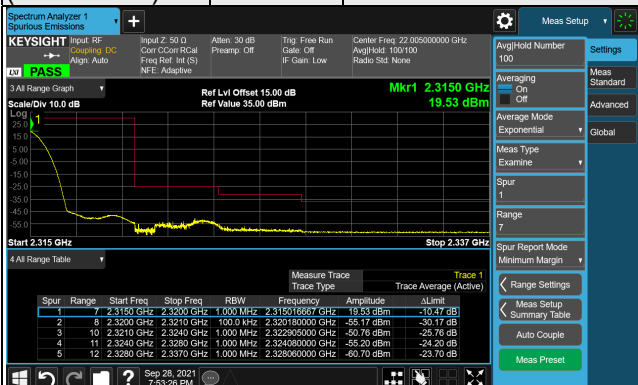

LTE Band 30  
Emission Mask:

Channel Bandwidth: 5MHz

Channel 27685  
(2307.5MHz)

QPSK

1 RB / 0 RB Offset

Channel 27685  
(2307.5MHz)

QPSK

25 RB / 0 RB Offset

Channel 27735  
(2312.5MHz)

QPSK

1 RB / 24 RB Offset

Channel 27735  
(2312.5MHz)

QPSK

25 RB / 0 RB Offset

Channel Bandwidth: 10MHz

Channel 27710  
(2310.0MHz)

QPSK

1 RB / 0 RB Offset

Channel 27710  
(2310.0MHz)

QPSK

1 RB / 49 RB Offset

Channel 27710  
(2310.0MHz)

QPSK

50 RB / 0 RB Offset