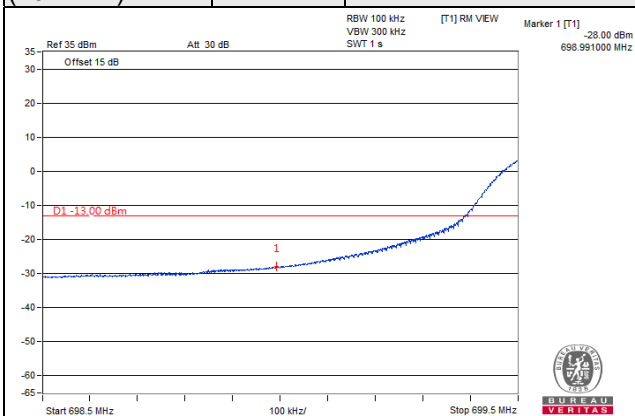

Channel 23060
(704MHz)

QPSK

50 RB / 0 RB Offset

Channel 23130
(711MHz)

QPSK

25 RB / 0 RB Offset