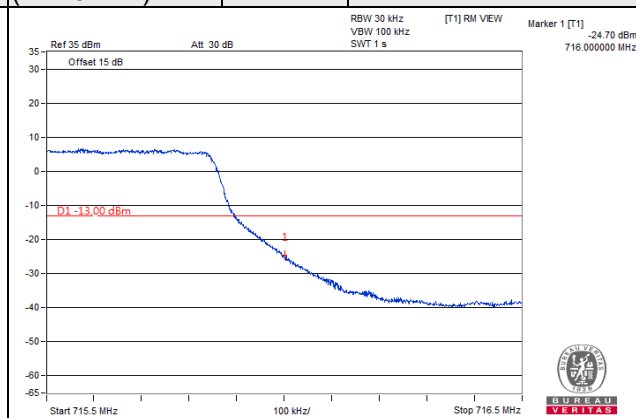

Channel 23025  
(700.5MHz)

QPSK

15 RB / 0 RB Offset

Channel 23165  
(714.5MHz)

QPSK

15 RB / 0 RB Offset

Channel Bandwidth: 5MHz

Channel 23035  
(701.5MHz)