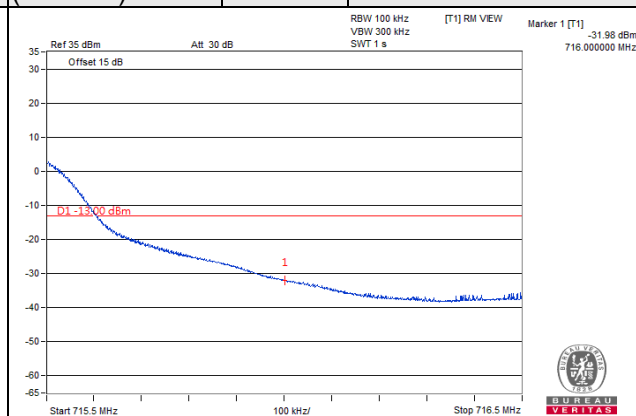

Channel 23060
(704MHz)

QPSK

50 RB / 0 RB Offset

Channel 23130
(711MHz)

QPSK

25 RB / 0 RB Offset