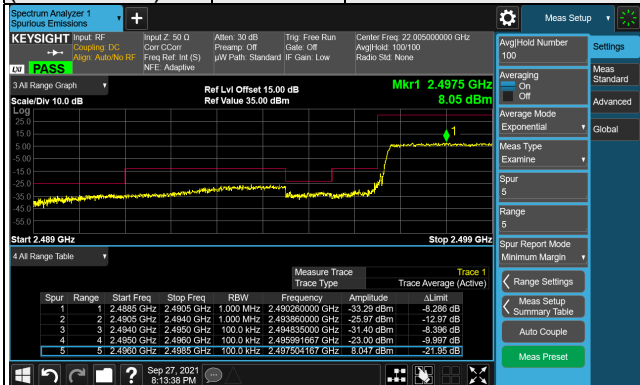

QPSK

1 RB / 0 RB Offset

Channel 27710  
(2310.0MHz)

QPSK

1 RB / 49 RB Offset

Channel 27710  
(2310.0MHz)

QPSK

50 RB / 0 RB Offset

Channel 27710  
(2310.0MHz)

QPSK

50 RB / 0 RB Offset

LTE Band 41  
Emission Mask:

Channel Bandwidth: 5MHz

Channel 39675 (2498.5MHz) QPSK 1 RB / 0 RB Offset Channel 41565 (2687.5MHz) QPSK 1 RB / 24 RB Offset

Channel 39675 (2498.5MHz) QPSK 25 RB / 0 RB Offset

Channel 41565 (2687.5MHz) QPSK 25 RB / 0 RB Offset

LTE Band 41

Channel Bandwidth: 10MHz

Channel 39700  
(2501.0MHz)

QPSK

1 RB / 0 RB Offset

Channel 41540  
(2685.0MHz)