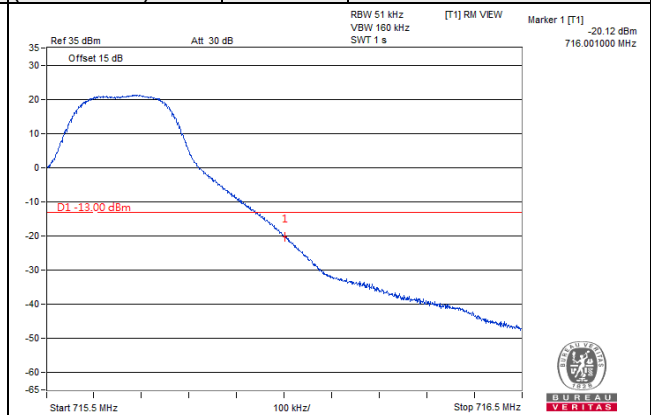

Channel Bandwidth: 5MHz

Channel 23035
(701.5MHz)

QPSK

1 RB / 0 RB Offset

Channel 23155
(713.5MHz)

QPSK

1 RB / 24RB Offset