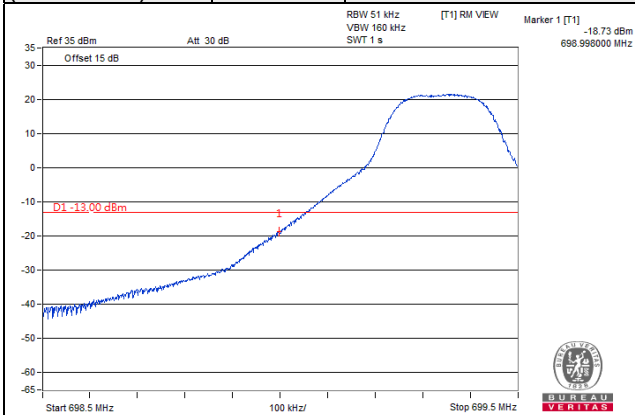

Channel Bandwidth: 5MHz

Channel 23035
(701.5MHz)

QPSK

1 RB / 0 RB Offset

Channel 23155
(713.5MHz)

QPSK

1 RB / 24RB Offset