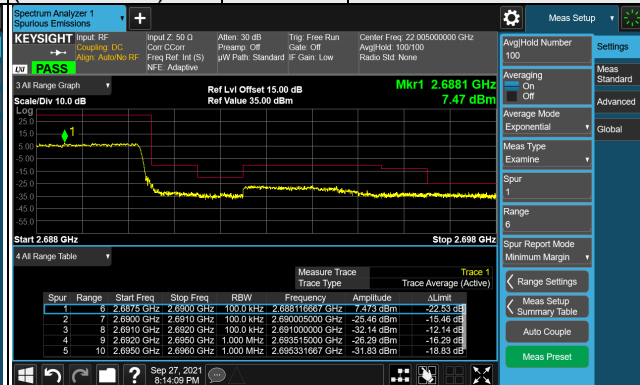

QPSK

1 RB / 0 RB Offset

Channel 27710  
(2310.0MHz)

QPSK

1 RB / 49 RB Offset

Channel 27710  
(2310.0MHz)

QPSK

50 RB / 0 RB Offset

Channel 27710  
(2310.0MHz)

QPSK

50 RB / 0 RB Offset

LTE Band 41  
Emission Mask:

Channel Bandwidth: 5MHz

Channel 39675 (2498.5MHz) QPSK 1 RB / 0 RB Offset Channel 41565 (2687.5MHz) QPSK 1 RB / 24 RB Offset

Channel 39675 (2498.5MHz) QPSK 25 RB / 0 RB Offset

Channel 41565 (2687.5MHz) QPSK 25 RB / 0 RB Offset

LTE Band 41

Channel Bandwidth: 10MHz

Channel 39700  
(2501.0MHz)

QPSK

1 RB / 0 RB Offset

Channel 41540  
(2685.0MHz)