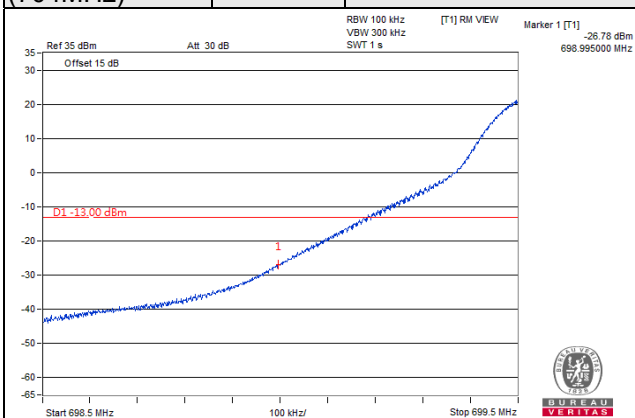

BUREAU
VERITAS

Channel Bandwidth: 10MHz

Channel 23060
(704MHz)

QPSK

1 RB / 0 RB Offset

Channel 23130
(711MHz)

QPSK

1 RB / 24RB Offset