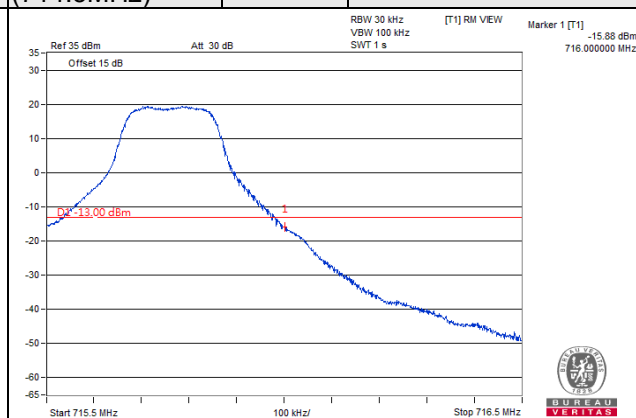

BUREAU  
VERITAS

Channel Bandwidth: 3MHz

Channel 23025  
(700.5MHz)

QPSK

1 RB / 0 RB Offset

Channel 23165  
(714.5MHz)

QPSK

1 RB / 14RB Offset