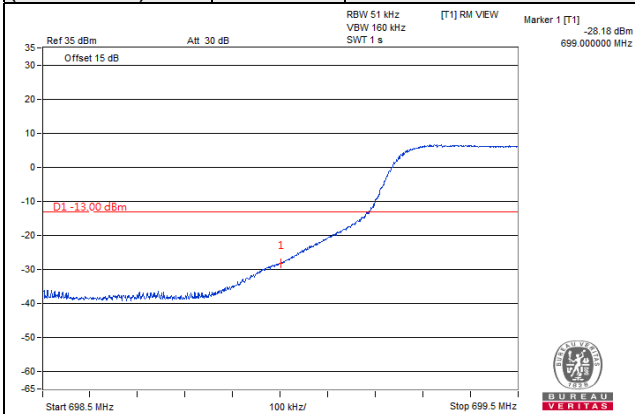

Channel 23035
(701.5MHz)

QPSK

25 RB / 0 RB Offset

Channel 23155
(713.5MHz)

QPSK

25 RB / 0 RB Offset