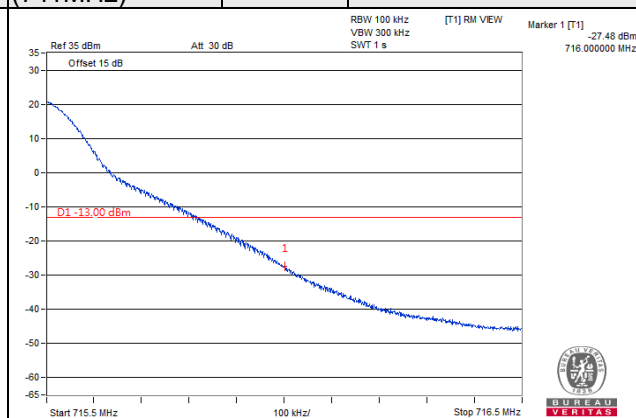

BUREAU
VERITAS

Channel Bandwidth: 10MHz

Channel 23060
(704MHz)

QPSK

1 RB / 0 RB Offset

Channel 23130
(711MHz)

QPSK

1 RB / 24RB Offset