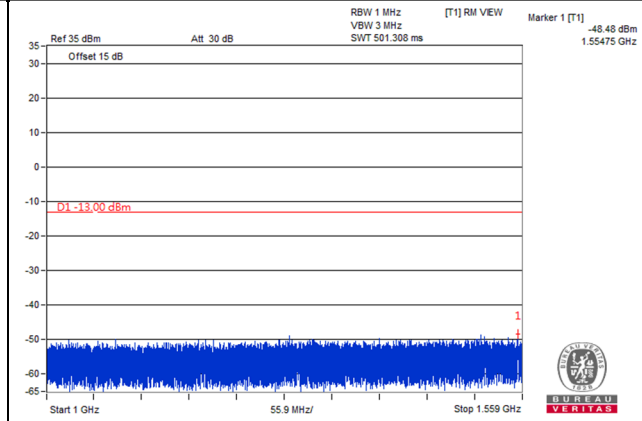

Frequency Range : 1GHz~1.559GHz