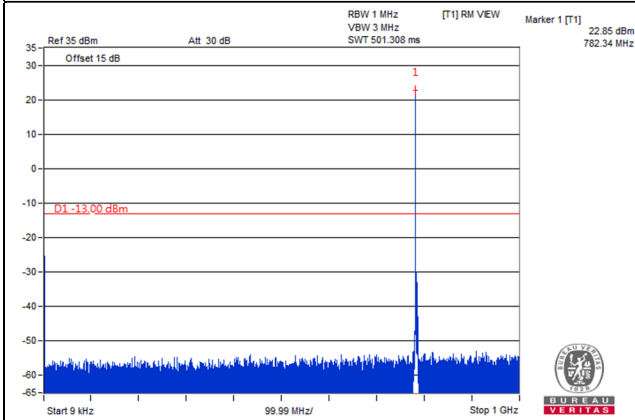

Frequency Range : 9kHz~1GHz

Frequency Range : 1GHz~1.559GHz

Frequency Range : 1.559GHz~1.61GHz

Frequency Range : 1.61GHz~8GHz

Channel Bandwidth: 5MHz

Channel 23255 (784.5MHz)

Frequency Range : 9kHz~1GHz

Frequency Range : 1GHz~1.559GHz