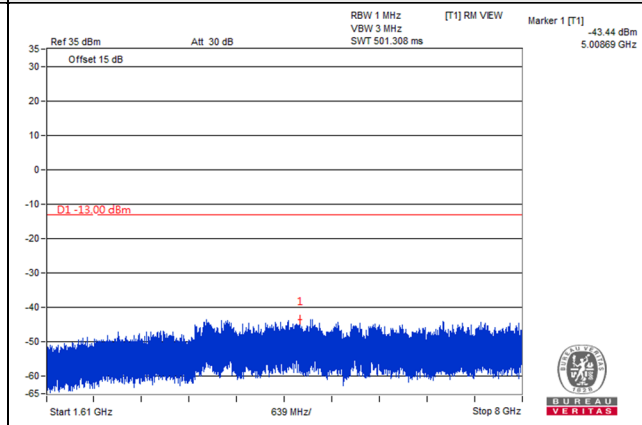

Frequency Range : 1.559GHz~1.61GHz

Frequency Range : 1.61GHz~8GHz

Channel Bandwidth: 10MHz

Channel 23230 (782.0MHz)

Frequency Range : 9kHz~1GHz

Frequency Range : 1GHz~1.559GHz

Frequency Range : 1.559GHz~1.61GHz

Frequency Range : 1.61GHz~8GHz

LTE Band 17

Channel Bandwidth: 5MHz

Channel 23775 (706.5MHz)

Frequency Range : 9kHz~1GHz

Frequency Range : 1GHz~8GHz

Channel 23790 (710.0MHz)

Frequency Range : 9kHz~1GHz