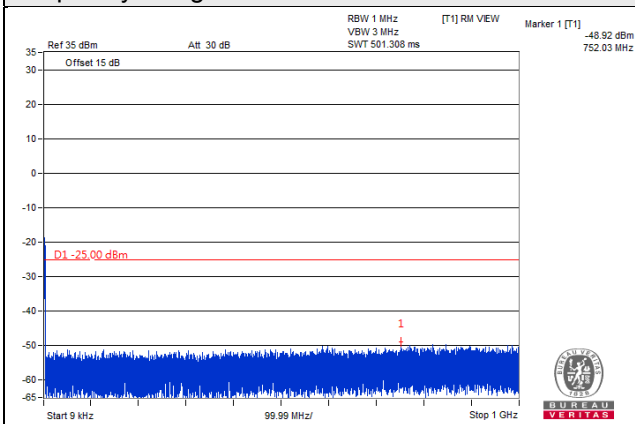

Channel Band width: 20MHz

Channel 21350(2560MHz)

Frequency Range : 9kHz~1GHz

Frequency Range : 1GHz~3GHz

Frequency Range : 3GHz~26GHz

*The 9kHz signal over the limit is from Spectrum.

LTE Band 12

Channel Band width: 1.4MHz