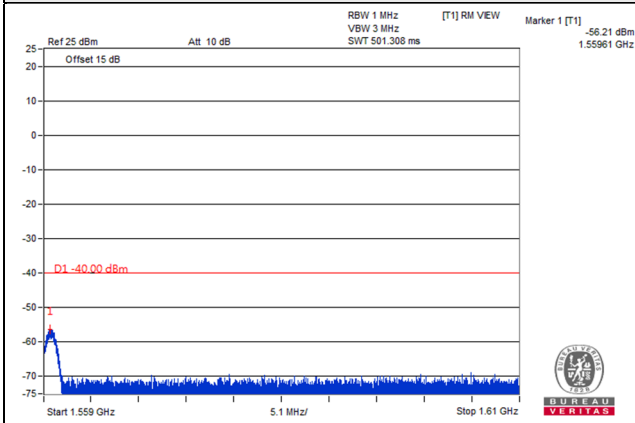

Frequency Range : 1.559GHz~1.61GHz