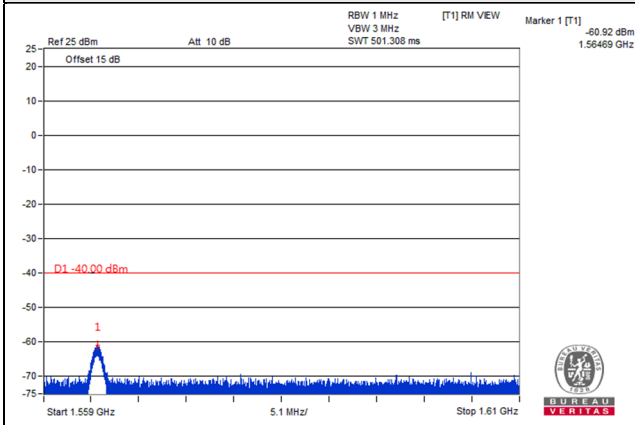

Frequency Range : 1.559GHz~1.61GHz