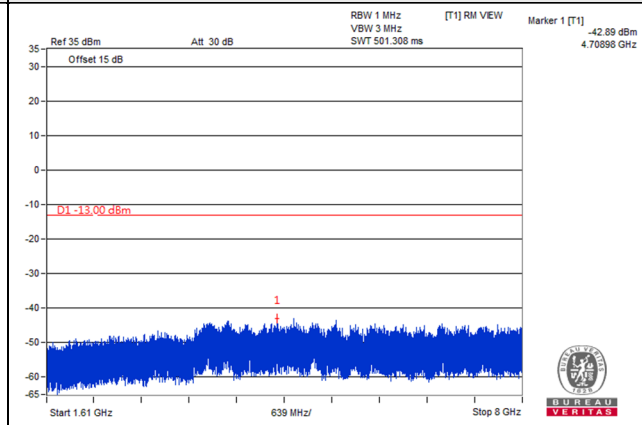

Channel Bandwidth: 5MHz

Channel 23205 (779.5MHz)

Frequency Range : 9kHz~1GHz

Frequency Range : 1GHz~1.559GHz

Frequency Range : 1.559GHz~1.61GHz

Frequency Range : 1.61GHz~8GHz

Channel Bandwidth: 5MHz

Channel 23230 (782.0MHz)