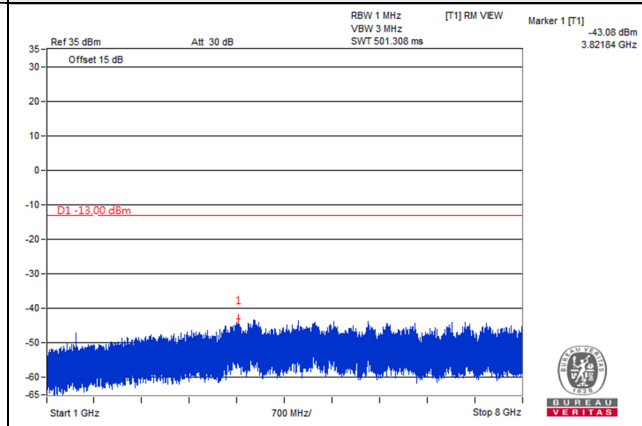

Frequency Range : 1GHz~8GHz