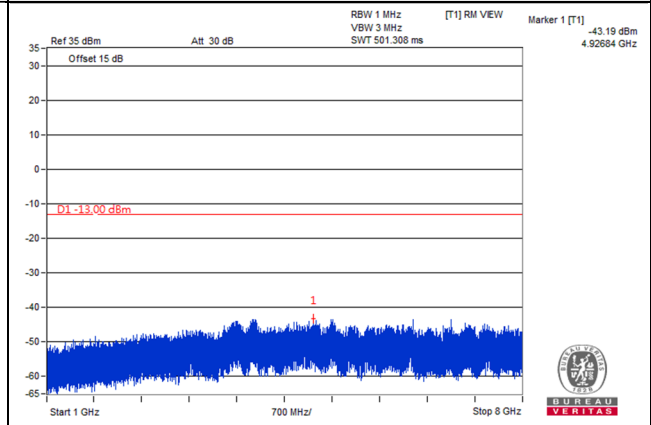

Frequency Range : 1.61GHz~8GHz

LTE Band 17

Channel Bandwidth: 5MHz

Channel 23775 (706.5MHz)

Frequency Range : 9kHz~1GHz

Frequency Range : 1GHz~8GHz

Channel 23790 (710.0MHz)

Frequency Range : 9kHz~1GHz

Frequency Range : 1GHz~8GHz

Channel 23825 (713.5MHz)

Frequency Range : 9kHz~1GHz

Frequency Range : 1GHz~8GHz

Channel Bandwidth: 10MHz

Channel 23780 (709.0MHz)

Frequency Range : 9kHz~1GHz

Frequency Range : 1GHz~8GHz

Channel 23790 (710.0MHz)

Frequency Range : 9kHz~1GHz

Frequency Range : 1GHz~8GHz

Channel 23800 (711.0MHz)

Frequency Range : 9kHz~1GHz

Frequency Range : 1GHz~8GHz

LTE Band 30

Channel Band width: 5MHz

Channel 27685 (2307.5MHz)

Frequency Range : 9kHz~1GHz

Frequency Range : 1GHz~2.288GHz

Frequency Range : 2.365GHz~24GHz

*The 9kHz signal over the limit is from Spectrum.