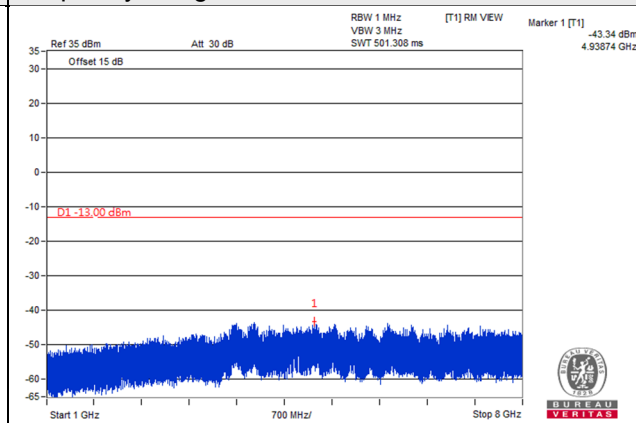

Frequency Range : 1GHz~8GHz

Channel 23095 (707.5MHz)

Frequency Range : 9kHz~1GHz

Frequency Range : 1GHz~8GHz

Channel 23130 (711MHz)

Frequency Range : 9kHz~1GHz

Frequency Range : 1GHz~8GHz

LTE Band 13

Channel Bandwidth: 5MHz

Channel 23205 (779.5MHz)

Frequency Range : 9kHz~1GHz

Frequency Range : 1GHz~1.559GHz

Frequency Range : 1.559GHz~1.61GHz

Frequency Range : 1.61GHz~8GHz

Channel Bandwidth: 5MHz

Channel 23230 (782.0MHz)