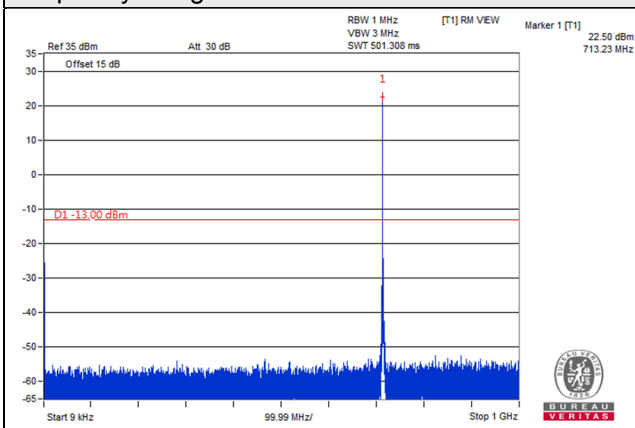

Channel 23165 (714.5MHz)

Frequency Range : 9kHz~1GHz