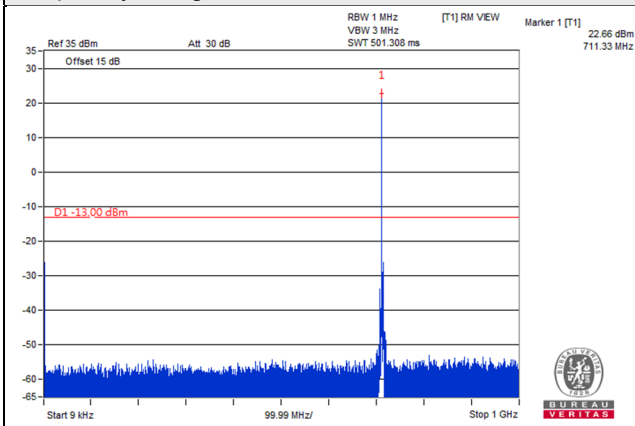

Channel 23825 (713.5MHz)

Frequency Range : 9kHz~1GHz