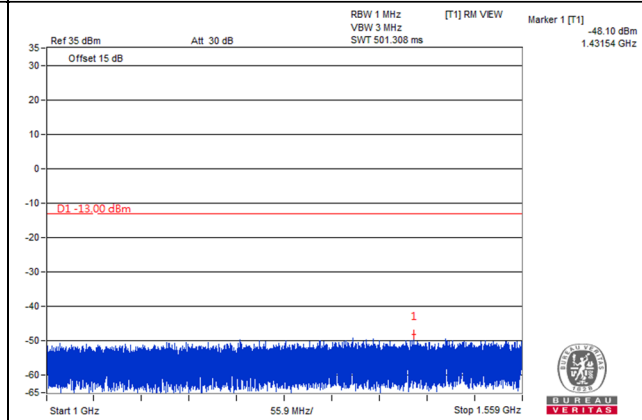

Frequency Range : 9kHz~1GHz

Frequency Range : 1GHz~1.559GHz

Frequency Range : 1.559GHz~1.61GHz

Frequency Range : 1.61GHz~8GHz

Channel Bandwidth: 5MHz

Channel 23255 (784.5MHz)

Frequency Range : 9kHz~1GHz

Frequency Range : 1GHz~1.559GHz