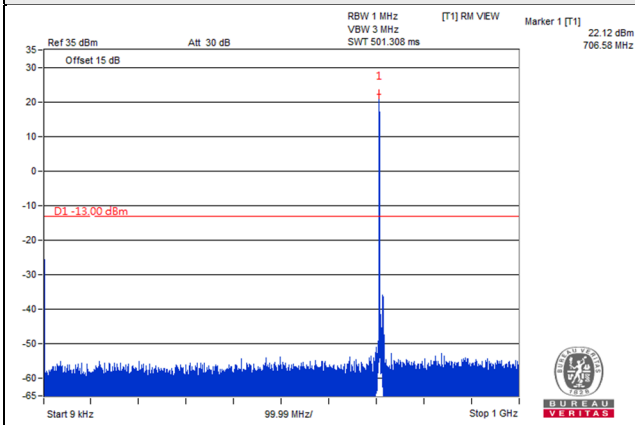

Channel 23790 (710.0MHz)

Frequency Range : 9kHz~1GHz

Frequency Range : 1GHz~8GHz

Channel 23800 (711.0MHz)

Frequency Range : 9kHz~1GHz

Frequency Range : 1GHz~8GHz

LTE Band 30

Channel Band width: 5MHz

Channel 27685 (2307.5MHz)

Frequency Range : 9kHz~1GHz

Frequency Range : 1GHz~2.288GHz

Frequency Range : 2.365GHz~24GHz

*The 9kHz signal over the limit is from Spectrum.