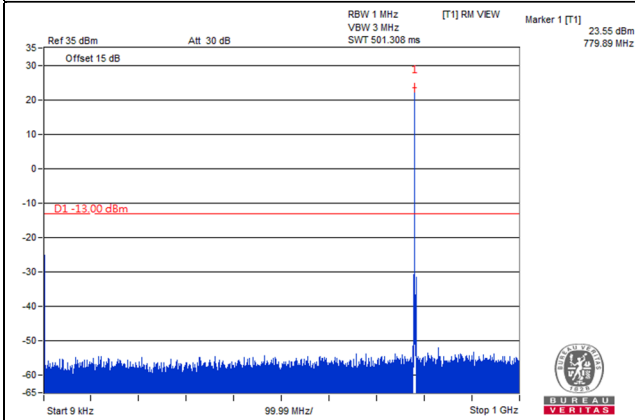

Channel Bandwidth: 5MHz

Channel 23230 (782.0MHz)

Frequency Range : 9kHz~1GHz