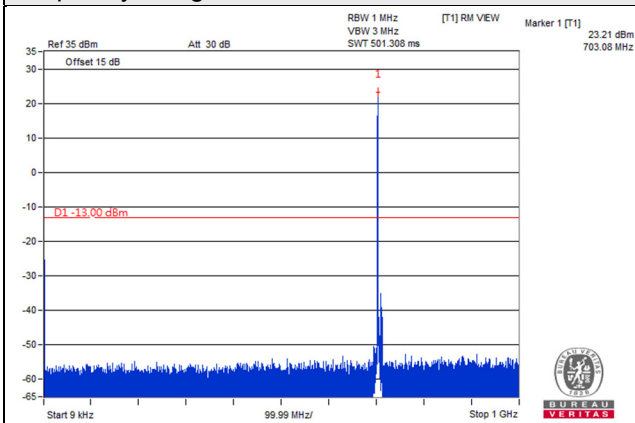

Frequency Range : 9kHz~1GHz

Frequency Range : 1GHz~8GHz

Channel 23155 (713.5MHz)

Frequency Range : 9kHz~1GHz

Frequency Range : 1GHz~8GHz

Channel Band width: 10MHz

Channel 23060 (704MHz)

Frequency Range : 9kHz~1GHz

Frequency Range : 1GHz~8GHz

Channel 23095 (707.5MHz)

Frequency Range : 9kHz~1GHz

Frequency Range : 1GHz~8GHz

Channel 23130 (711MHz)

Frequency Range : 9kHz~1GHz

Frequency Range : 1GHz~8GHz

LTE Band 13