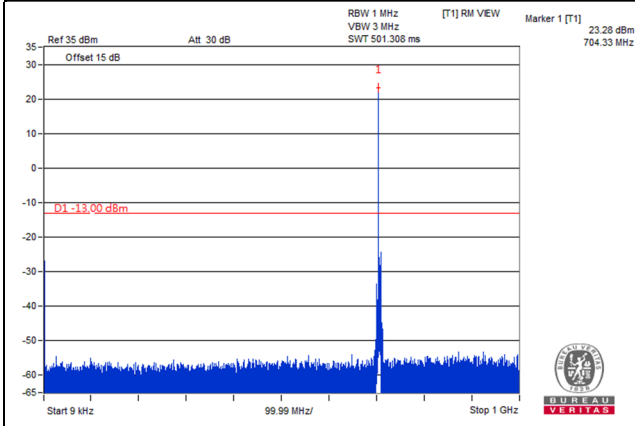

Frequency Range : 1.61GHz~8GHz

LTE Band 17

Channel Bandwidth: 5MHz

Channel 23775 (706.5MHz)

Frequency Range : 9kHz~1GHz

Frequency Range : 1GHz~8GHz

Channel 23790 (710.0MHz)

Frequency Range : 9kHz~1GHz