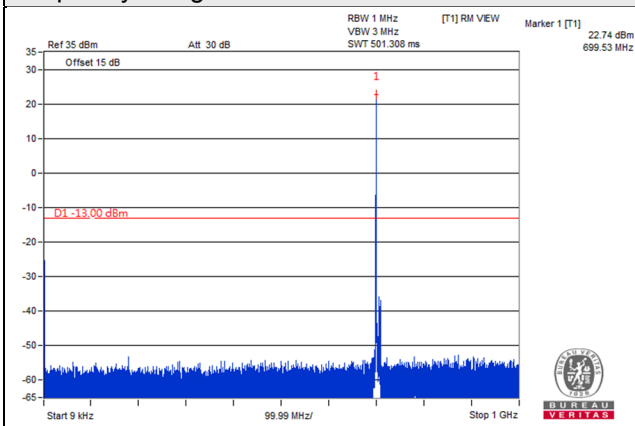

Frequency Range : 9kHz~1GHz

Frequency Range : 1GHz~8GHz

Channel 23155 (713.5MHz)

Frequency Range : 9kHz~1GHz

Frequency Range : 1GHz~8GHz

Channel Band width: 10MHz

Channel 23060 (704MHz)

Frequency Range : 9kHz~1GHz

Frequency Range : 1GHz~8GHz

Channel 23095 (707.5MHz)

Frequency Range : 9kHz~1GHz

Frequency Range : 1GHz~8GHz

Channel 23130 (711MHz)

Frequency Range : 9kHz~1GHz

Frequency Range : 1GHz~8GHz

LTE Band 13