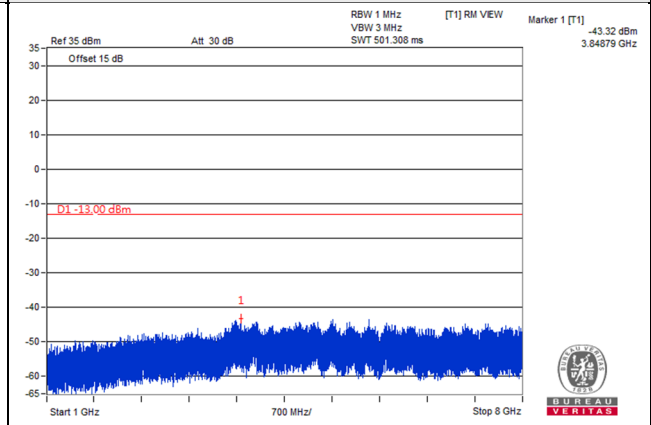

Frequency Range : 1GHz~8GHz