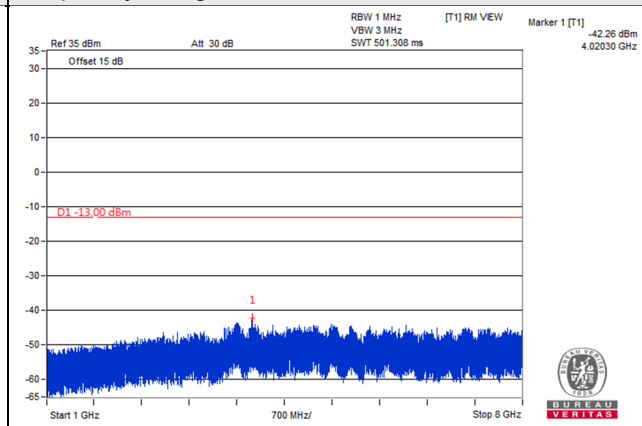

Frequency Range : 1.61GHz~8GHz

LTE Band 17

Channel Bandwidth: 5MHz

Channel 23775 (706.5MHz)

Frequency Range : 9kHz~1GHz

Frequency Range : 1GHz~8GHz

Channel 23790 (710.0MHz)

Frequency Range : 9kHz~1GHz

Frequency Range : 1GHz~8GHz

Channel 23825 (713.5MHz)

Frequency Range : 9kHz~1GHz

Frequency Range : 1GHz~8GHz

Channel Bandwidth: 10MHz

Channel 23780 (709.0MHz)

Frequency Range : 9kHz~1GHz

Frequency Range : 1GHz~8GHz

Channel 23790 (710.0MHz)

Frequency Range : 9kHz~1GHz

Frequency Range : 1GHz~8GHz

Channel 23800 (711.0MHz)

Frequency Range : 9kHz~1GHz

Frequency Range : 1GHz~8GHz

LTE Band 30

Channel Band width: 5MHz

Channel 27685 (2307.5MHz)

Frequency Range : 9kHz~1GHz

Frequency Range : 1GHz~2.288GHz

Frequency Range : 2.365GHz~24GHz

*The 9kHz signal over the limit is from Spectrum.