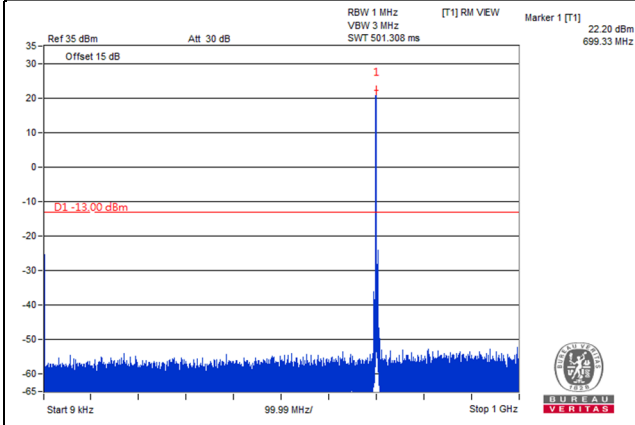

Channel 23165 (714.5MHz)

Frequency Range : 9kHz~1GHz

Frequency Range : 1GHz~8GHz

Channel Band width: 5MHz

Channel 23035 (701.5MHz)

Frequency Range : 9kHz~1GHz

Frequency Range : 1GHz~8GHz

Channel 23095 (707.5MHz)