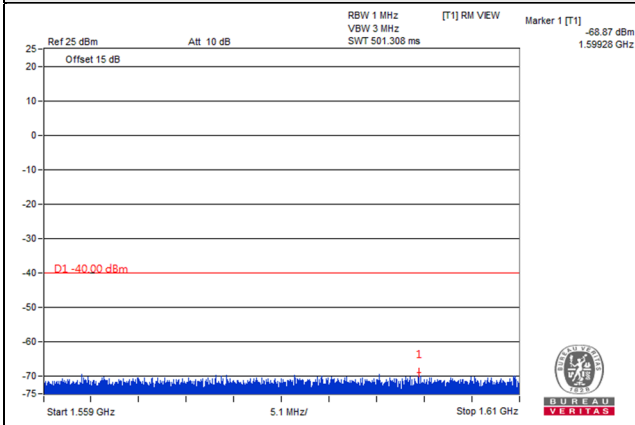

Frequency Range : 1.559GHz~1.61GHz

Frequency Range : 1.61GHz~8GHz

Channel Bandwidth: 10MHz

Channel 23230 (782.0MHz)

Frequency Range : 9kHz~1GHz

Frequency Range : 1GHz~1.559GHz

Frequency Range : 1.559GHz~1.61GHz

Frequency Range : 1.61GHz~8GHz

LTE Band 17

Channel Bandwidth: 5MHz

Channel 23775 (706.5MHz)

Frequency Range : 9kHz~1GHz

Frequency Range : 1GHz~8GHz

Channel 23790 (710.0MHz)

Frequency Range : 9kHz~1GHz