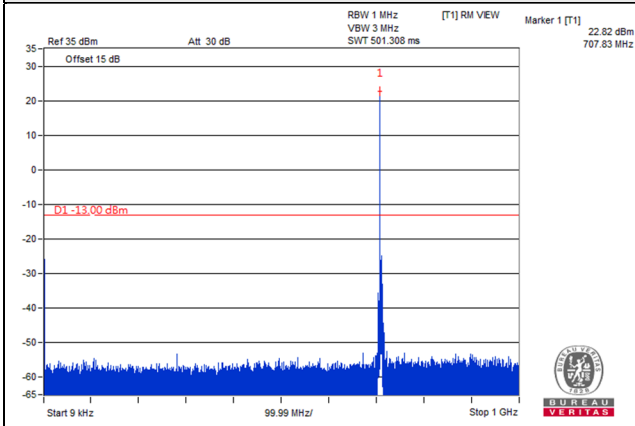

Frequency Range : 1.61GHz~8GHz

LTE Band 17

Channel Bandwidth: 5MHz

Channel 23775 (706.5MHz)

Frequency Range : 9kHz~1GHz

Frequency Range : 1GHz~8GHz

Channel 23790 (710.0MHz)

Frequency Range : 9kHz~1GHz