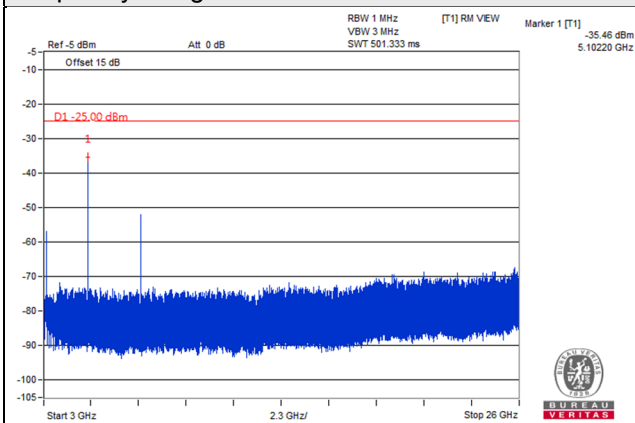

Channel Band width: 20MHz

Channel 21350(2560MHz)

Frequency Range : 9kHz~1GHz

Frequency Range : 1GHz~3GHz

Frequency Range : 3GHz~26GHz

*The 9kHz signal over the limit is from Spectrum.

LTE Band 12

Channel Band width: 1.4MHz