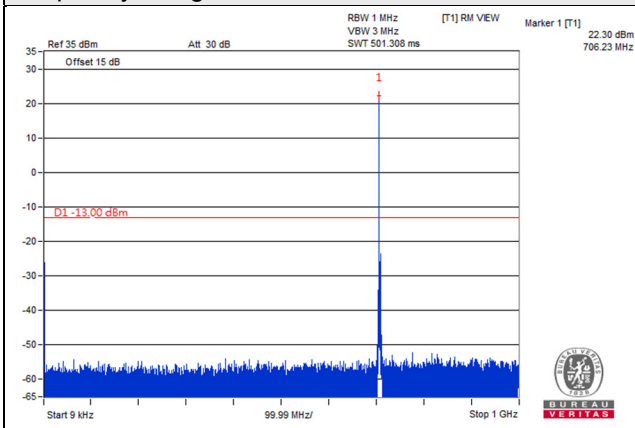

Frequency Range : 1GHz~8GHz

Channel Band width: 3MHz

Channel 23025 (700.5MHz)

Frequency Range : 9kHz~1GHz

Frequency Range : 1GHz~8GHz

Channel 23095 (707.5MHz)

Frequency Range : 9kHz~1GHz

Frequency Range : 1GHz~8GHz