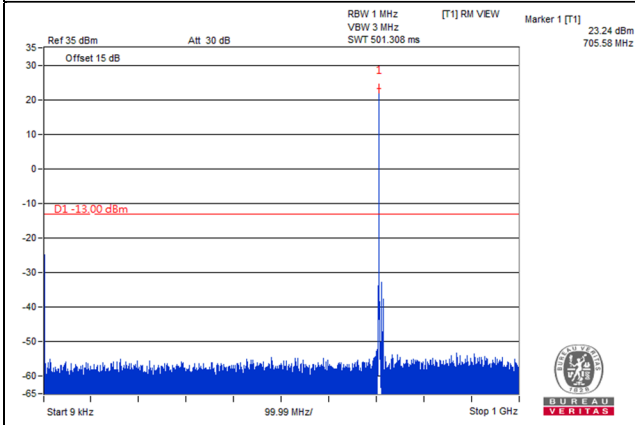

Frequency Range : 1.61GHz~8GHz

LTE Band 17

Channel Bandwidth: 5MHz

Channel 23775 (706.5MHz)

Frequency Range : 9kHz~1GHz

Frequency Range : 1GHz~8GHz

Channel 23790 (710.0MHz)

Frequency Range : 9kHz~1GHz

Frequency Range : 1GHz~8GHz

Channel 23825 (713.5MHz)

Frequency Range : 9kHz~1GHz

Frequency Range : 1GHz~8GHz

Channel Bandwidth: 10MHz

Channel 23780 (709.0MHz)

Frequency Range : 9kHz~1GHz

Frequency Range : 1GHz~8GHz

Channel 23790 (710.0MHz)

Frequency Range : 9kHz~1GHz

Frequency Range : 1GHz~8GHz

Channel 23800 (711.0MHz)

Frequency Range : 9kHz~1GHz

Frequency Range : 1GHz~8GHz

LTE Band 30

Channel Band width: 5MHz

Channel 27685 (2307.5MHz)

Frequency Range : 9kHz~1GHz

Frequency Range : 1GHz~2.288GHz

Frequency Range : 2.365GHz~24GHz

*The 9kHz signal over the limit is from Spectrum.