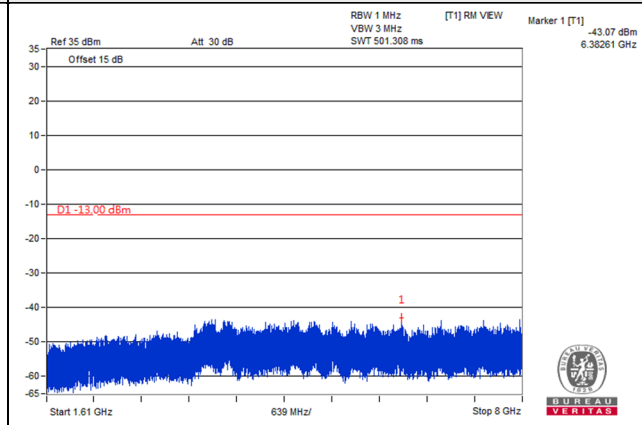

Frequency Range : 1.61GHz~8GHz