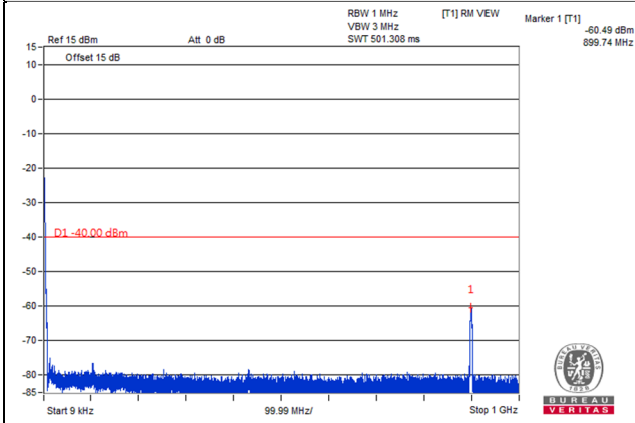

Channel 23790 (710.0MHz)

Frequency Range : 9kHz~1GHz

Frequency Range : 1GHz~8GHz

Channel 23800 (711.0MHz)

Frequency Range : 9kHz~1GHz

Frequency Range : 1GHz~8GHz

LTE Band 30

Channel Band width: 5MHz

Channel 27685 (2307.5MHz)

Frequency Range : 9kHz~1GHz

Frequency Range : 1GHz~2.288GHz

Frequency Range : 2.365GHz~24GHz

*The 9kHz signal over the limit is from Spectrum.