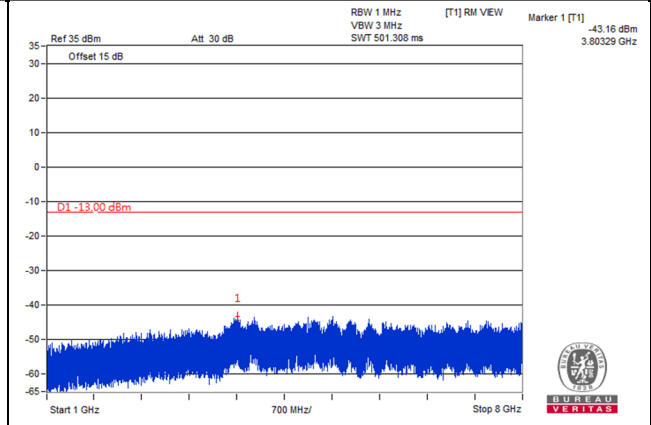

Channel 23165 (714.5MHz)

Frequency Range : 9kHz~1GHz

Frequency Range : 1GHz~8GHz

Channel Band width: 5MHz

Channel 23035 (701.5MHz)

Frequency Range : 9kHz~1GHz

Frequency Range : 1GHz~8GHz

Channel 23095 (707.5MHz)