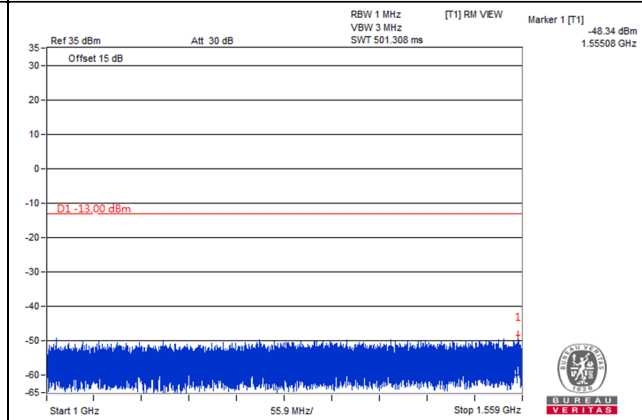

Frequency Range : 1.559GHz~1.61GHz

Frequency Range : 1.61GHz~8GHz

Channel Bandwidth: 10MHz

Channel 23230 (782.0MHz)

Frequency Range : 9kHz~1GHz

Frequency Range : 1GHz~1.559GHz

Frequency Range : 1.559GHz~1.61GHz

Frequency Range : 1.61GHz~8GHz

LTE Band 17

Channel Bandwidth: 5MHz

Channel 23775 (706.5MHz)

Frequency Range : 9kHz~1GHz

Frequency Range : 1GHz~8GHz

Channel 23790 (710.0MHz)

Frequency Range : 9kHz~1GHz