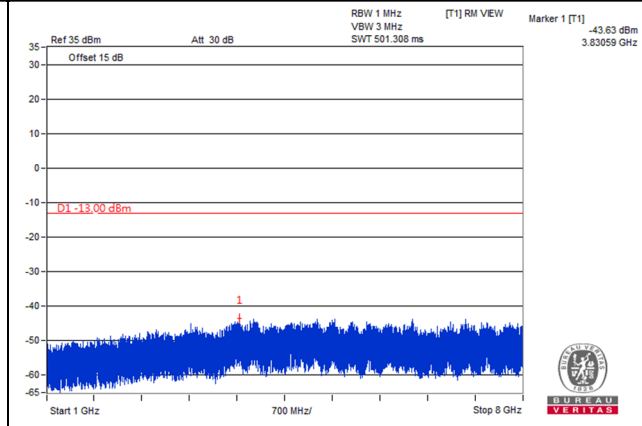

Frequency Range : 1.61GHz~8GHz

LTE Band 17

Channel Bandwidth: 5MHz

Channel 23775 (706.5MHz)

Frequency Range : 9kHz~1GHz

Frequency Range : 1GHz~8GHz

Channel 23790 (710.0MHz)

Frequency Range : 9kHz~1GHz