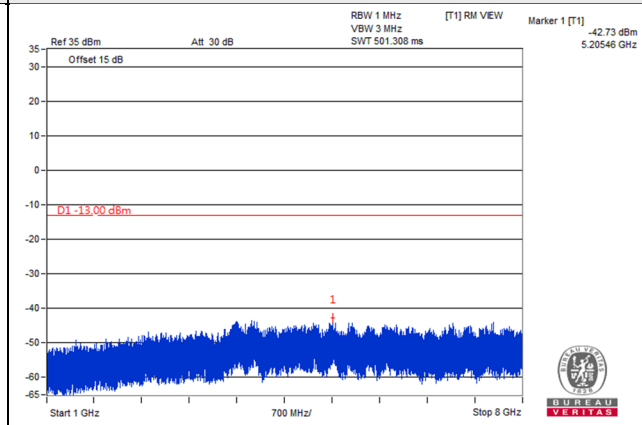

Channel Band width: 20MHz

Channel 21350(2560MHz)

Frequency Range : 9kHz~1GHz

Frequency Range : 1GHz~3GHz

Frequency Range : 3GHz~26GHz

*The 9kHz signal over the limit is from Spectrum.

LTE Band 12

Channel Band width: 1.4MHz

Channel 23017 (699.7MHz)

Frequency Range : 9kHz~1GHz

Frequency Range : 1GHz~8GHz

Channel 23095 (707.5MHz)

Frequency Range : 9kHz~1GHz

Frequency Range : 1GHz~8GHz

Channel 23173 (715.3MHz)

Frequency Range : 9kHz~1GHz