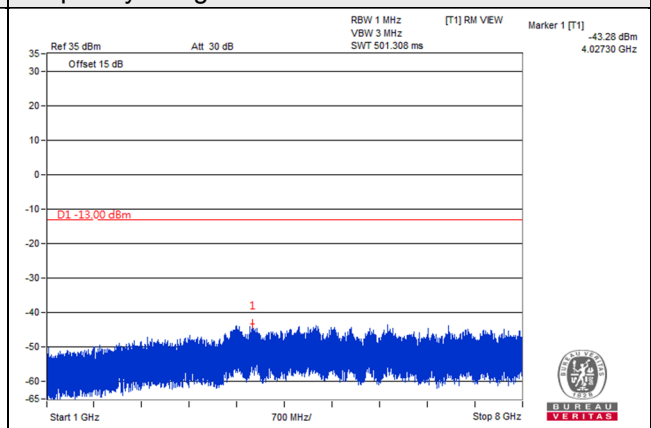

Frequency Range : 1GHz~8GHz