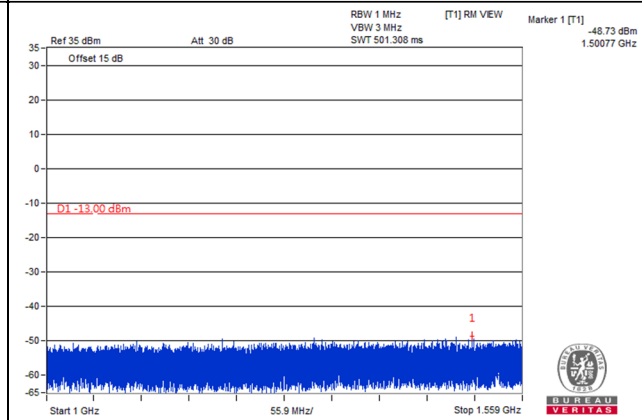

Frequency Range : 1GHz~1.559GHz