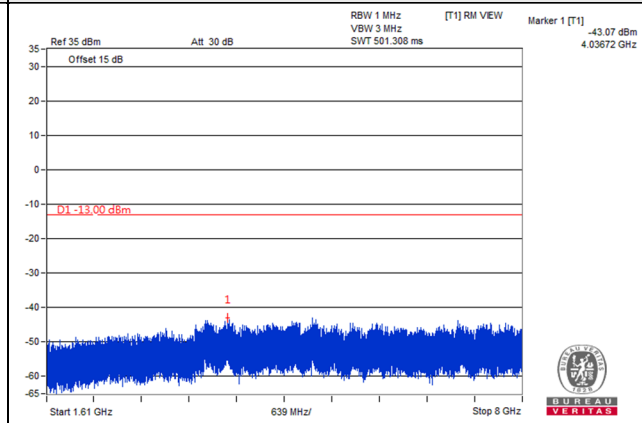

Frequency Range : 9kHz~1GHz

Frequency Range : 1GHz~1.559GHz

Frequency Range : 1.559GHz~1.61GHz

Frequency Range : 1.61GHz~8GHz

Channel Bandwidth: 5MHz

Channel 23255 (784.5MHz)

Frequency Range : 9kHz~1GHz

Frequency Range : 1GHz~1.559GHz