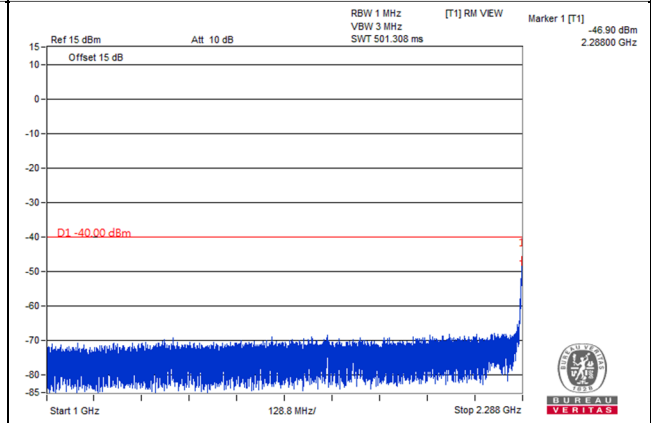

Channel 23790 (710.0MHz)

Frequency Range : 9kHz~1GHz

Frequency Range : 1GHz~8GHz

Channel 23800 (711.0MHz)

Frequency Range : 9kHz~1GHz

Frequency Range : 1GHz~8GHz

LTE Band 30

Channel Band width: 5MHz

Channel 27685 (2307.5MHz)

Frequency Range : 9kHz~1GHz

Frequency Range : 1GHz~2.288GHz

Frequency Range : 2.365GHz~24GHz

*The 9kHz signal over the limit is from Spectrum.