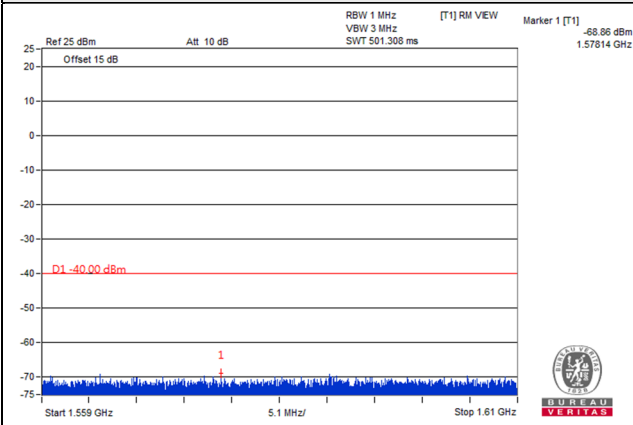

Channel Bandwidth: 5MHz

Channel 23205 (779.5MHz)

Frequency Range : 9kHz~1GHz

Frequency Range : 1GHz~1.559GHz

Frequency Range : 1.559GHz~1.61GHz

Frequency Range : 1.61GHz~8GHz

Channel Bandwidth: 5MHz

Channel 23230 (782.0MHz)