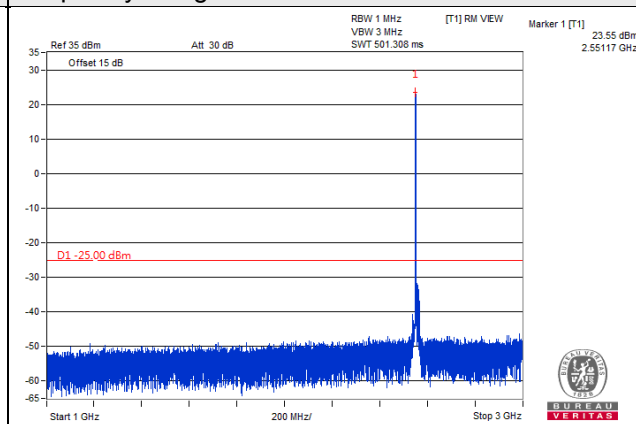

Channel Band width: 20MHz

Channel 21350(2560MHz)

Frequency Range : 9kHz~1GHz

Frequency Range : 1GHz~3GHz

Frequency Range : 3GHz~26GHz

*The 9kHz signal over the limit is from Spectrum.

LTE Band 12

Channel Band width: 1.4MHz