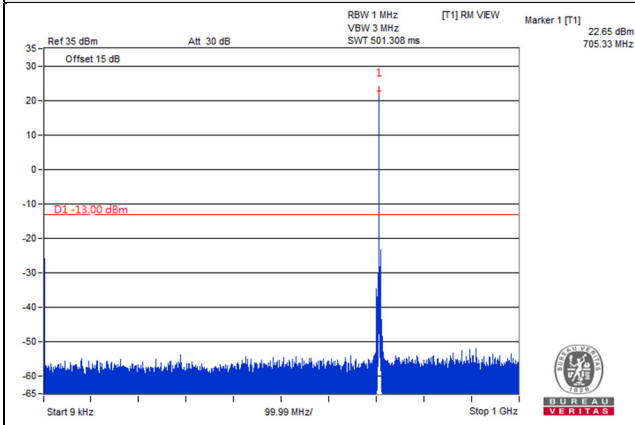

Channel 23095 (707.5MHz)

Frequency Range : 9kHz~1GHz