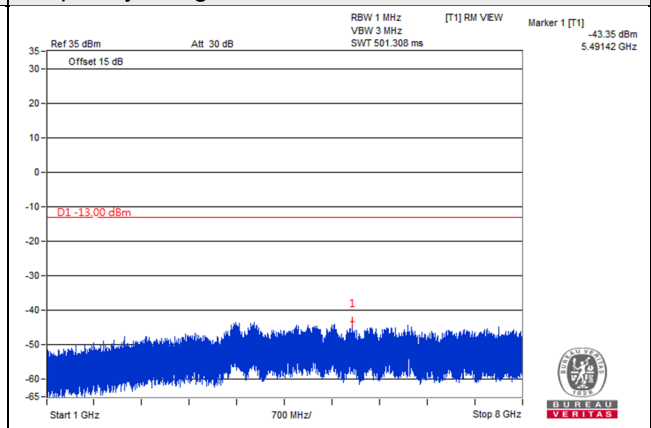

Frequency Range : 1GHz~8GHz

Channel Band width: 3MHz

Channel 23025 (700.5MHz)

Frequency Range : 9kHz~1GHz

Frequency Range : 1GHz~8GHz

Channel 23095 (707.5MHz)

Frequency Range : 9kHz~1GHz

Frequency Range : 1GHz~8GHz