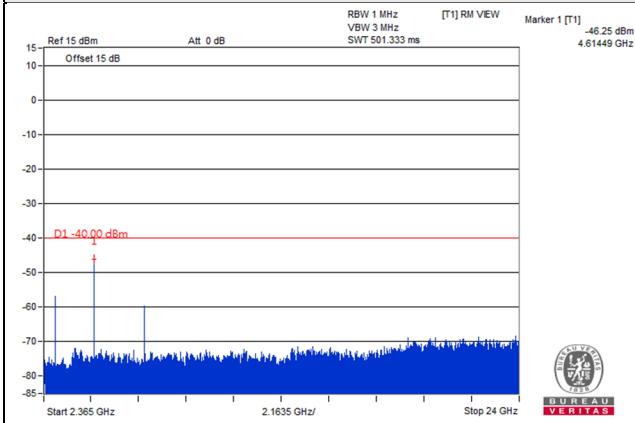

Channel 23790 (710.0MHz)

Frequency Range : 9kHz~1GHz

Frequency Range : 1GHz~8GHz

Channel 23800 (711.0MHz)

Frequency Range : 9kHz~1GHz

Frequency Range : 1GHz~8GHz

LTE Band 30

Channel Band width: 5MHz

Channel 27685 (2307.5MHz)

Frequency Range : 9kHz~1GHz

Frequency Range : 1GHz~2.288GHz

Frequency Range : 2.365GHz~24GHz

*The 9kHz signal over the limit is from Spectrum.