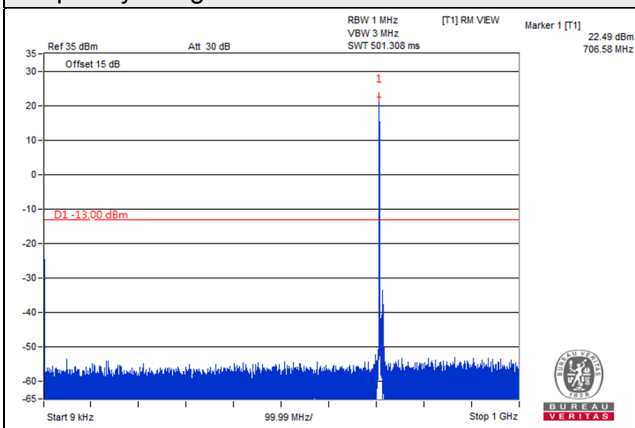

Frequency Range : 1GHz~8GHz

Channel 23095 (707.5MHz)

Frequency Range : 9kHz~1GHz

Frequency Range : 1GHz~8GHz

Channel 23130 (711MHz)

Frequency Range : 9kHz~1GHz

Frequency Range : 1GHz~8GHz

LTE Band 13