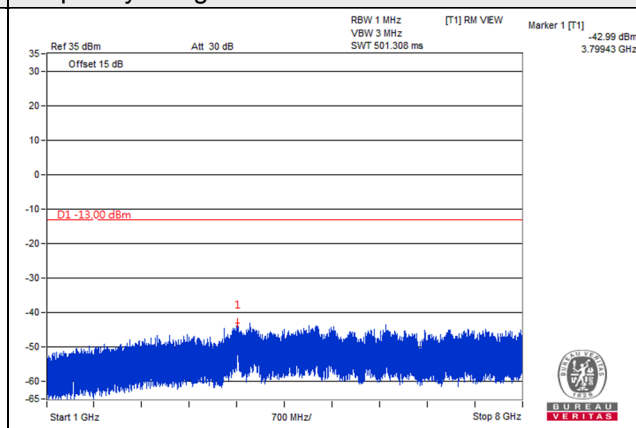

Frequency Range : 1GHz~8GHz

Channel 23095 (707.5MHz)

Frequency Range : 9kHz~1GHz

Frequency Range : 1GHz~8GHz

Channel 23130 (711MHz)

Frequency Range : 9kHz~1GHz

Frequency Range : 1GHz~8GHz

LTE Band 13

Channel Bandwidth: 5MHz

Channel 23205 (779.5MHz)

Frequency Range : 9kHz~1GHz

Frequency Range : 1GHz~1.559GHz

Frequency Range : 1.559GHz~1.61GHz

Frequency Range : 1.61GHz~8GHz

Channel Bandwidth: 5MHz

Channel 23230 (782.0MHz)