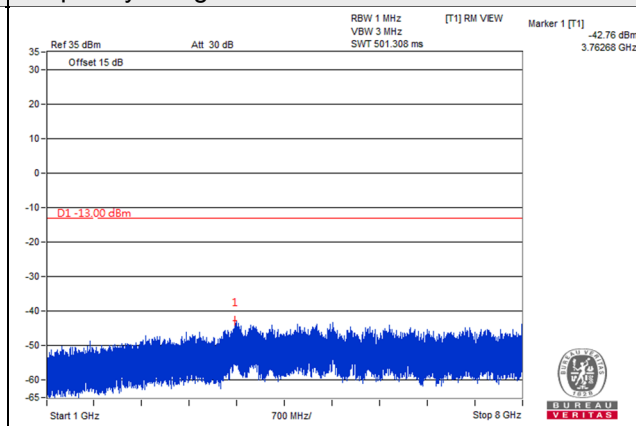

Frequency Range : 9kHz~1GHz

Frequency Range : 1GHz~8GHz

Channel 23155 (713.5MHz)

Frequency Range : 9kHz~1GHz

Frequency Range : 1GHz~8GHz

Channel Band width: 10MHz

Channel 23060 (704MHz)

Frequency Range : 9kHz~1GHz

Frequency Range : 1GHz~8GHz

Channel 23095 (707.5MHz)

Frequency Range : 9kHz~1GHz

Frequency Range : 1GHz~8GHz

Channel 23130 (711MHz)

Frequency Range : 9kHz~1GHz

Frequency Range : 1GHz~8GHz

LTE Band 13