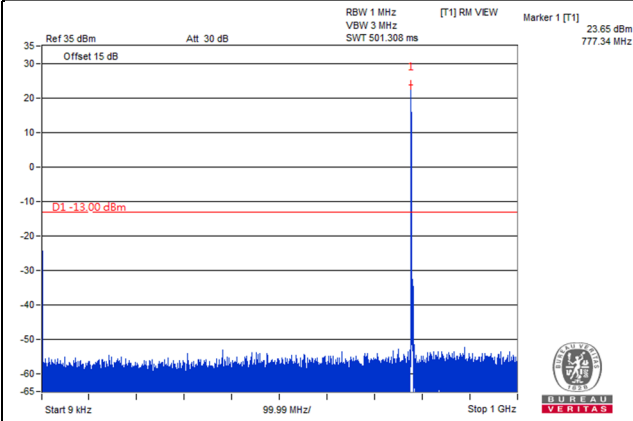

LTE Band 13

Channel Bandwidth: 5MHz

Channel 23205 (779.5MHz)

Frequency Range : 9kHz~1GHz