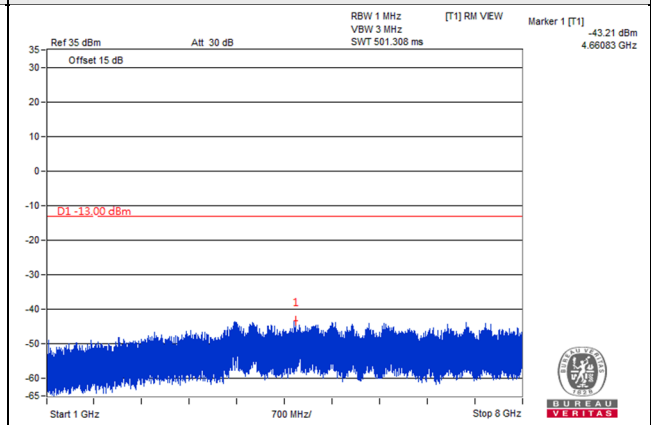

Channel 23790 (710.0MHz)

Frequency Range : 9kHz~1GHz

Frequency Range : 1GHz~8GHz

Channel 23800 (711.0MHz)

Frequency Range : 9kHz~1GHz

Frequency Range : 1GHz~8GHz

LTE Band 30

Channel Band width: 5MHz

Channel 27685 (2307.5MHz)

Frequency Range : 9kHz~1GHz

Frequency Range : 1GHz~2.288GHz

Frequency Range : 2.365GHz~24GHz

*The 9kHz signal over the limit is from Spectrum.