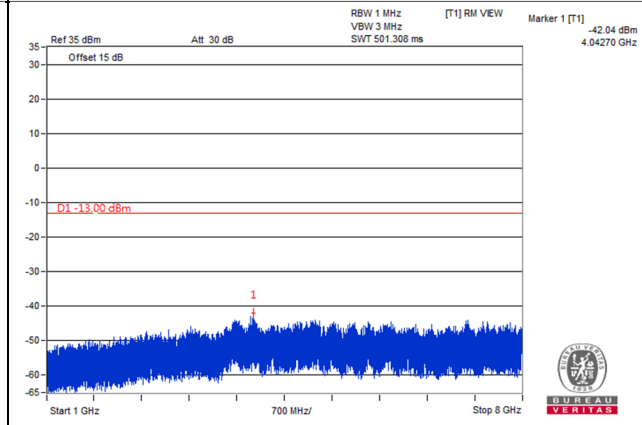

Frequency Range : 1GHz~8GHz