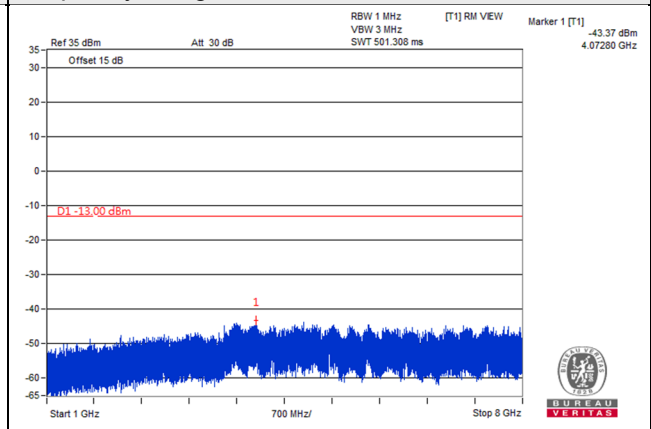

Frequency Range : 1GHz~8GHz

Channel Band width: 3MHz

Channel 23025 (700.5MHz)

Frequency Range : 9kHz~1GHz

Frequency Range : 1GHz~8GHz

Channel 23095 (707.5MHz)

Frequency Range : 9kHz~1GHz

Frequency Range : 1GHz~8GHz