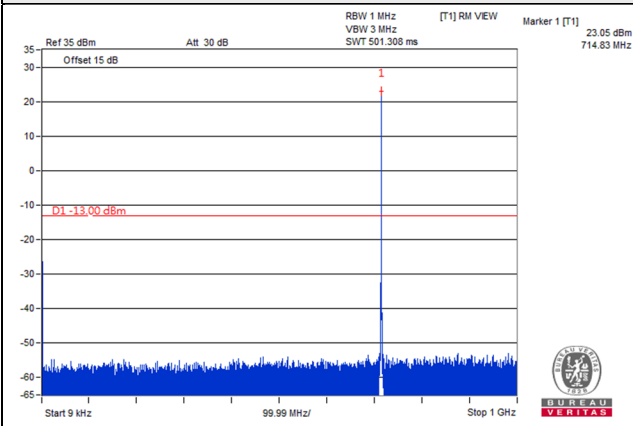

Channel Band width: 20MHz

Channel 21350(2560MHz)

Frequency Range : 9kHz~1GHz

Frequency Range : 1GHz~3GHz

Frequency Range : 3GHz~26GHz

*The 9kHz signal over the limit is from Spectrum.

LTE Band 12

Channel Band width: 1.4MHz

Channel 23017 (699.7MHz)

Frequency Range : 9kHz~1GHz

Frequency Range : 1GHz~8GHz

Channel 23095 (707.5MHz)

Frequency Range : 9kHz~1GHz

Frequency Range : 1GHz~8GHz

Channel 23173 (715.3MHz)

Frequency Range : 9kHz~1GHz