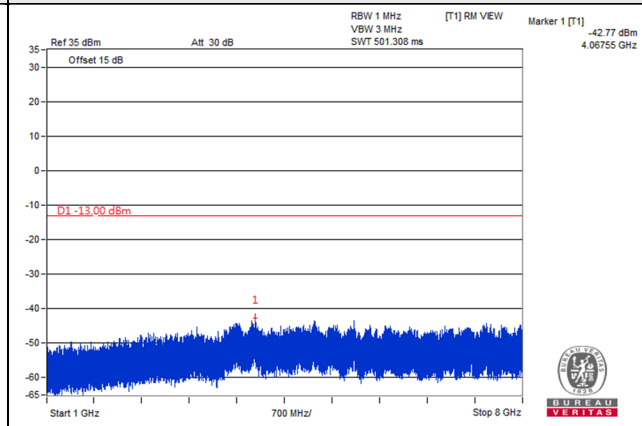

Frequency Range : 1GHz~8GHz