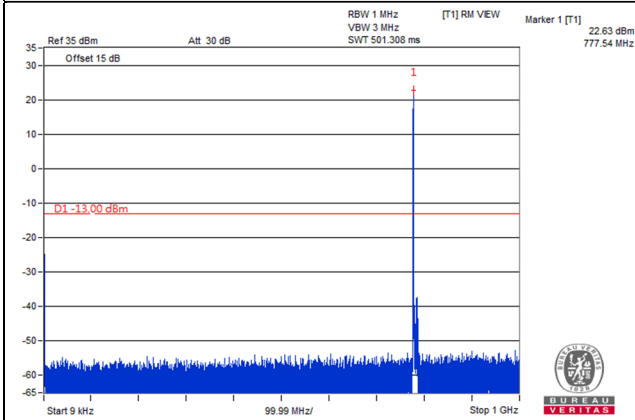

Frequency Range : 1.559GHz~1.61GHz

Frequency Range : 1.61GHz~8GHz

Channel Bandwidth: 10MHz

Channel 23230 (782.0MHz)

Frequency Range : 9kHz~1GHz

Frequency Range : 1GHz~1.559GHz

Frequency Range : 1.559GHz~1.61GHz

Frequency Range : 1.61GHz~8GHz

LTE Band 17

Channel Bandwidth: 5MHz

Channel 23775 (706.5MHz)

Frequency Range : 9kHz~1GHz

Frequency Range : 1GHz~8GHz

Channel 23790 (710.0MHz)

Frequency Range : 9kHz~1GHz