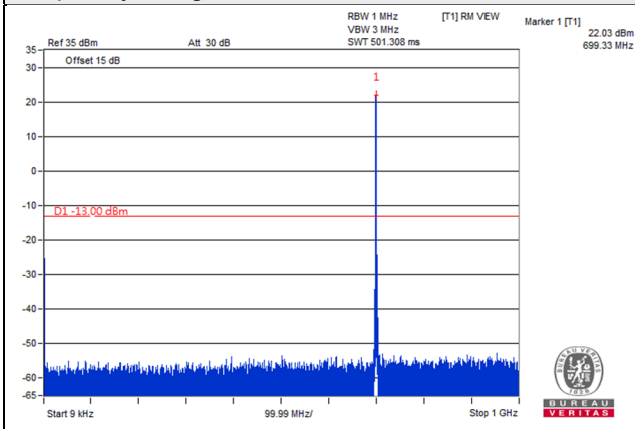

Channel Band width: 3MHz

Channel 23025 (700.5MHz)

Frequency Range : 9kHz~1GHz