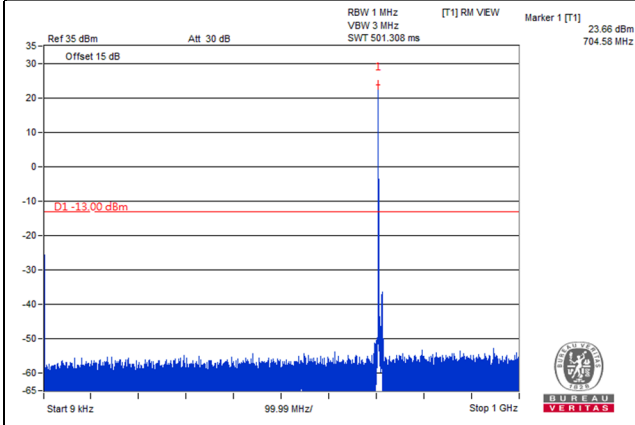

Frequency Range : 1.61GHz~8GHz

LTE Band 17

Channel Bandwidth: 5MHz

Channel 23775 (706.5MHz)

Frequency Range : 9kHz~1GHz

Frequency Range : 1GHz~8GHz

Channel 23790 (710.0MHz)

Frequency Range : 9kHz~1GHz

Frequency Range : 1GHz~8GHz

Channel 23825 (713.5MHz)

Frequency Range : 9kHz~1GHz

Frequency Range : 1GHz~8GHz

Channel Bandwidth: 10MHz

Channel 23780 (709.0MHz)

Frequency Range : 9kHz~1GHz

Frequency Range : 1GHz~8GHz

Channel 23790 (710.0MHz)

Frequency Range : 9kHz~1GHz

Frequency Range : 1GHz~8GHz

Channel 23800 (711.0MHz)

Frequency Range : 9kHz~1GHz

Frequency Range : 1GHz~8GHz

LTE Band 30

Channel Band width: 5MHz

Channel 27685 (2307.5MHz)

Frequency Range : 9kHz~1GHz

Frequency Range : 1GHz~2.288GHz

Frequency Range : 2.365GHz~24GHz

*The 9kHz signal over the limit is from Spectrum.