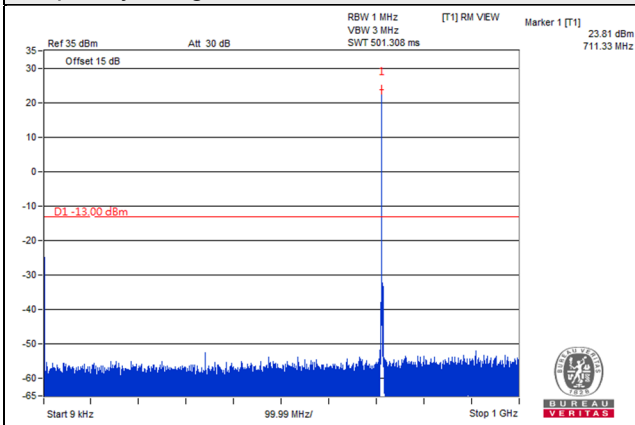

Frequency Range : 9kHz~1GHz

Frequency Range : 1GHz~8GHz

Channel 23155 (713.5MHz)

Frequency Range : 9kHz~1GHz

Frequency Range : 1GHz~8GHz

Channel Band width: 10MHz

Channel 23060 (704MHz)

Frequency Range : 9kHz~1GHz

Frequency Range : 1GHz~8GHz

Channel 23095 (707.5MHz)

Frequency Range : 9kHz~1GHz

Frequency Range : 1GHz~8GHz

Channel 23130 (711MHz)

Frequency Range : 9kHz~1GHz

Frequency Range : 1GHz~8GHz

LTE Band 13