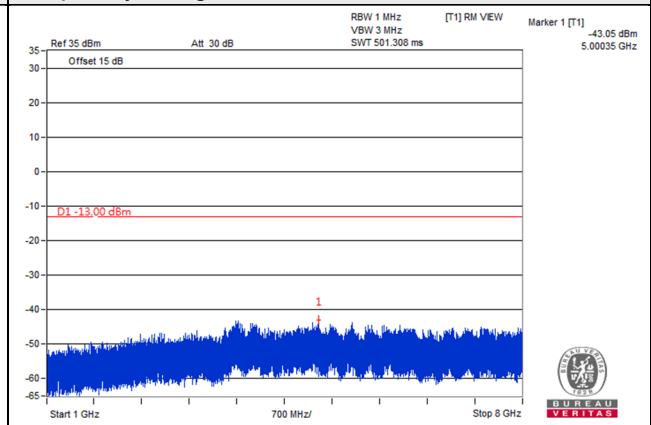

Frequency Range : 9kHz~1GHz

Frequency Range : 1GHz~8GHz

Channel 23155 (713.5MHz)

Frequency Range : 9kHz~1GHz

Frequency Range : 1GHz~8GHz

Channel Band width: 10MHz

Channel 23060 (704MHz)

Frequency Range : 9kHz~1GHz

Frequency Range : 1GHz~8GHz

Channel 23095 (707.5MHz)

Frequency Range : 9kHz~1GHz

Frequency Range : 1GHz~8GHz

Channel 23130 (711MHz)

Frequency Range : 9kHz~1GHz

Frequency Range : 1GHz~8GHz

LTE Band 13