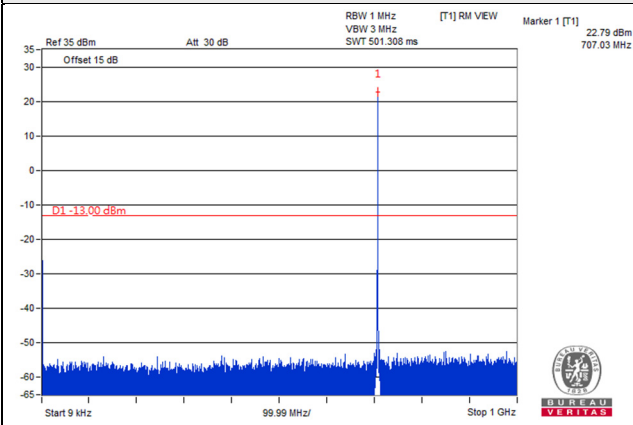

Channel Band width: 20MHz

Channel 21350(2560MHz)

Frequency Range : 9kHz~1GHz

Frequency Range : 1GHz~3GHz

Frequency Range : 3GHz~26GHz

*The 9kHz signal over the limit is from Spectrum.

LTE Band 12

Channel Band width: 1.4MHz

Channel 23017 (699.7MHz)

Frequency Range : 9kHz~1GHz

Frequency Range : 1GHz~8GHz

Channel 23095 (707.5MHz)

Frequency Range : 9kHz~1GHz

Frequency Range : 1GHz~8GHz

Channel 23173 (715.3MHz)

Frequency Range : 9kHz~1GHz