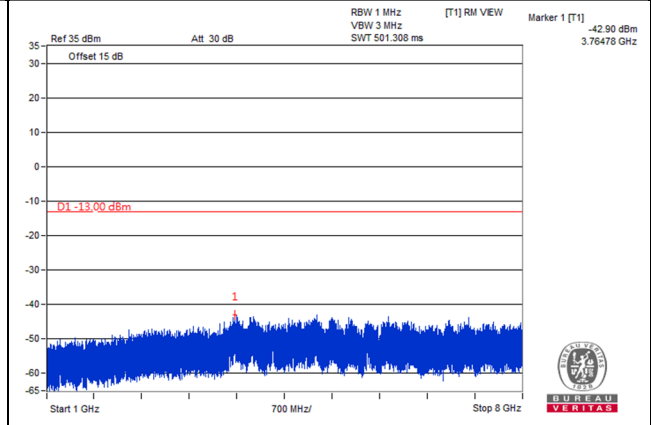

Frequency Range : 1.61GHz~8GHz

LTE Band 17

Channel Bandwidth: 5MHz

Channel 23775 (706.5MHz)

Frequency Range : 9kHz~1GHz

Frequency Range : 1GHz~8GHz

Channel 23790 (710.0MHz)

Frequency Range : 9kHz~1GHz

Frequency Range : 1GHz~8GHz

Channel 23825 (713.5MHz)

Frequency Range : 9kHz~1GHz

Frequency Range : 1GHz~8GHz

Channel Bandwidth: 10MHz

Channel 23780 (709.0MHz)

Frequency Range : 9kHz~1GHz

Frequency Range : 1GHz~8GHz

Channel 23790 (710.0MHz)

Frequency Range : 9kHz~1GHz

Frequency Range : 1GHz~8GHz

Channel 23800 (711.0MHz)

Frequency Range : 9kHz~1GHz

Frequency Range : 1GHz~8GHz

LTE Band 30

Channel Band width: 5MHz

Channel 27685 (2307.5MHz)

Frequency Range : 9kHz~1GHz

Frequency Range : 1GHz~2.288GHz

Frequency Range : 2.365GHz~24GHz

*The 9kHz signal over the limit is from Spectrum.