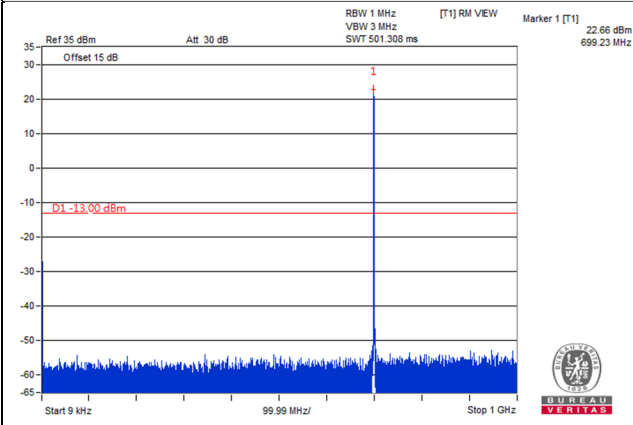

LTE Band 12

Channel Band width: 1.4MHz

Channel 23017 (699.7MHz)

Frequency Range : 9kHz~1GHz