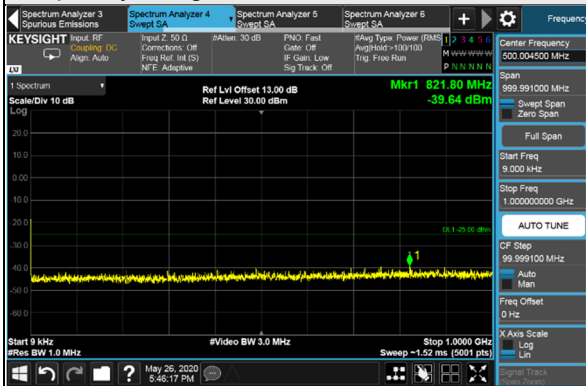

Frequency Range : 1GHz~18GHz

Frequency Range : 18GHz~40GHz

\*The 9kHz signal over the limit is from Spectrum.

Channel Bandwidth: 60MHz

Channel 531996 (2659.98MHz)

Frequency Range : 9kHz~1GHz

Frequency Range : 1GHz~18GHz