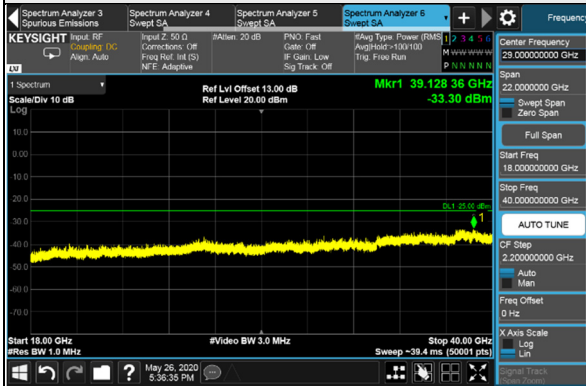

Frequency Range : 18GHz~40GHz