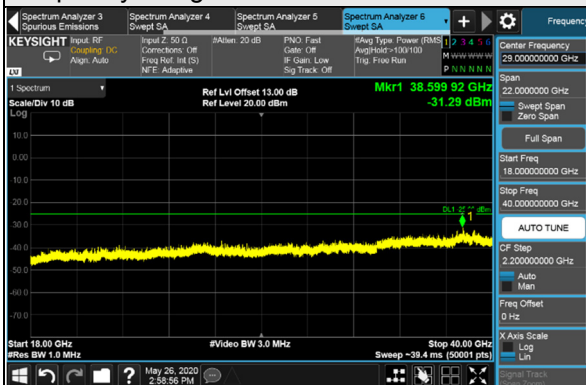

Frequency Range : 18GHz~40GHz

\*The 9kHz signal over the limit is from Spectrum.

Channel Bandwidth: 80MHz

Channel 507204 (2536.02MHz)

Frequency Range : 9kHz~1GHz

Frequency Range : 1GHz~18GHz

Frequency Range : 18GHz~40GHz

\*The 9kHz signal over the limit is from Spectrum.

Channel Bandwidth: 80MHz

Channel 518598 (2592.99MHz)

Frequency Range : 9kHz~1GHz

Frequency Range : 1GHz~18GHz

Frequency Range : 18GHz~40GHz

\*The 9kHz signal over the limit is from Spectrum.