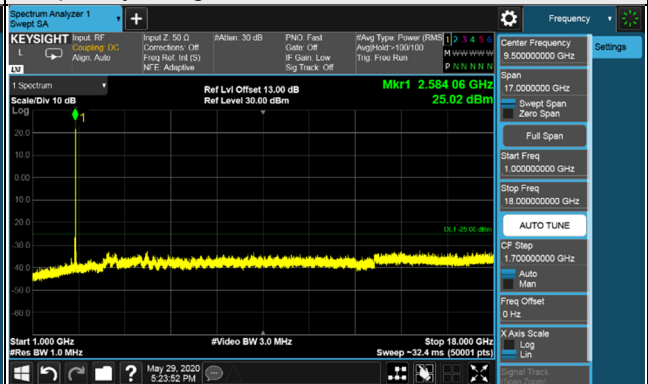

Channel Bandwidth: 50MHz

Channel 518598 (2592.99MHz)

Frequency Range : 9kHz~1GHz

Frequency Range : 1GHz~18GHz

Frequency Range : 18GHz~40GHz

\*The 9kHz signal over the limit is from Spectrum.

Channel Bandwidth: 50MHz

Channel 532998 (2664.99MHz)

Frequency Range : 9kHz~1GHz

Frequency Range : 1GHz~18GHz

Frequency Range : 18GHz~40GHz

\*The 9kHz signal over the limit is from Spectrum.

Channel Bandwidth: 60MHz

Channel 505200 (2526.00MHz)