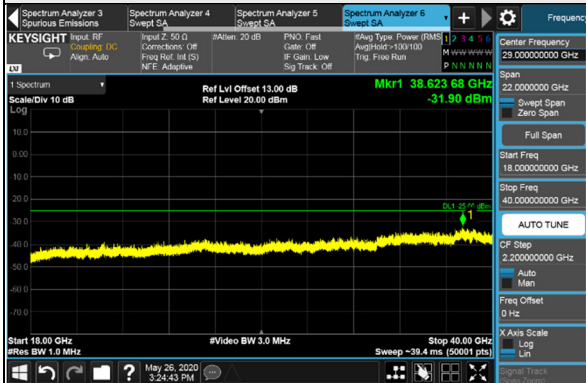

\*The 9kHz signal over the limit is from Spectrum.

Channel Bandwidth: 80MHz

Channel 518598 (2592.99MHz)

Frequency Range : 9kHz~1GHz

Frequency Range : 1GHz~18GHz

Frequency Range : 18GHz~40GHz

\*The 9kHz signal over the limit is from Spectrum.

Channel Bandwidth: 80MHz

Channel 529998 (2649.99MHz)

Frequency Range : 9kHz~1GHz

Frequency Range : 1GHz~18GHz

Frequency Range : 18GHz~40GHz

\*The 9kHz signal over the limit is from Spectrum.

Channel Bandwidth: 90MHz