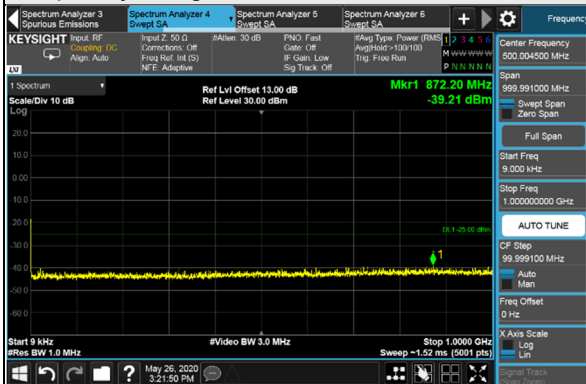

Frequency Range : 18GHz~40GHz

\*The 9kHz signal over the limit is from Spectrum.

Channel Bandwidth: 80MHz

Channel 507204 (2536.02MHz)

Frequency Range : 9kHz~1GHz

Frequency Range : 1GHz~18GHz

Frequency Range : 18GHz~40GHz

\*The 9kHz signal over the limit is from Spectrum.

Channel Bandwidth: 80MHz

Channel 518598 (2592.99MHz)

Frequency Range : 9kHz~1GHz

Frequency Range : 1GHz~18GHz

Frequency Range : 18GHz~40GHz

\*The 9kHz signal over the limit is from Spectrum.