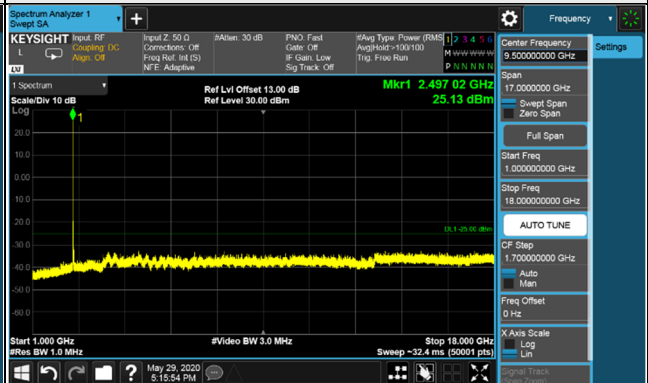

Frequency Range : 1GHz~18GHz