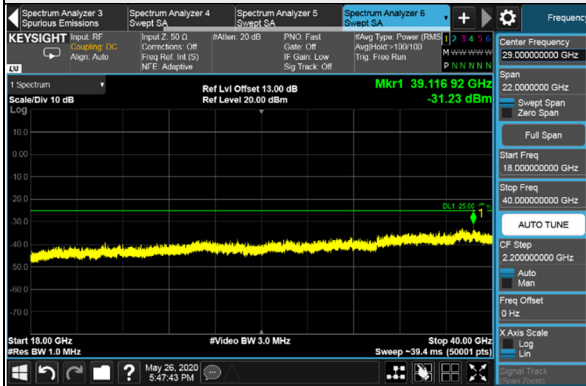

Frequency Range : 18GHz~40GHz