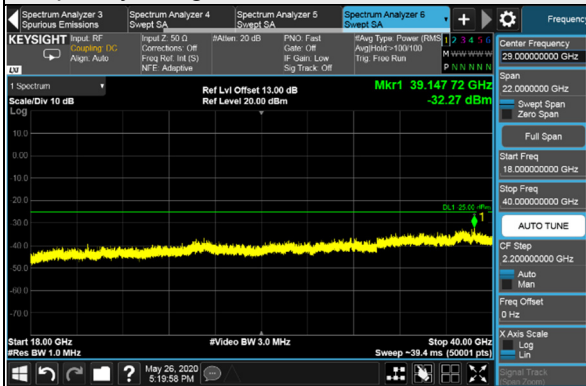

Frequency Range : 18GHz~40GHz