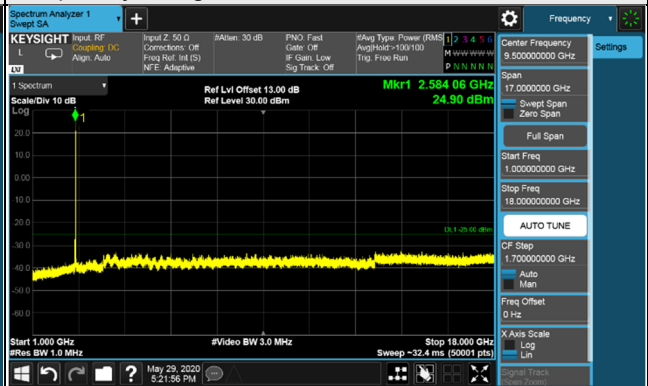

Frequency Range : 1GHz~18GHz