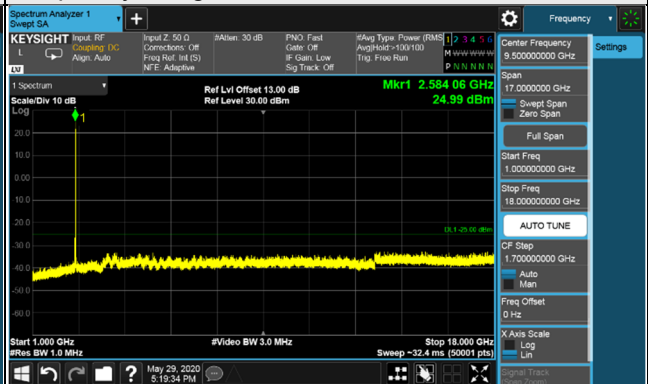

\*The 9kHz signal over the limit is from Spectrum.

Channel Bandwidth: 80MHz

Channel 518598 (2592.99MHz)

Frequency Range : 9kHz~1GHz

Frequency Range : 1GHz~18GHz

Frequency Range : 18GHz~40GHz

\*The 9kHz signal over the limit is from Spectrum.