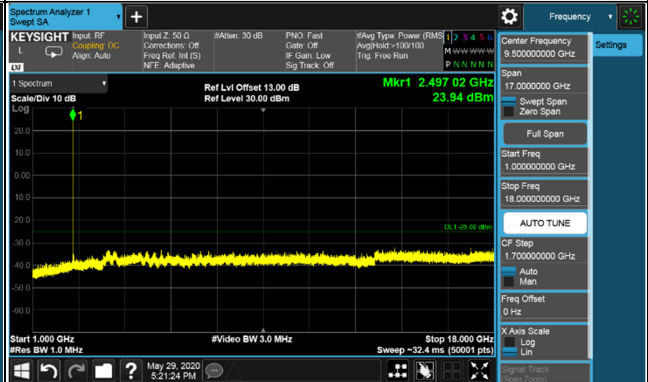

Frequency Range : 1GHz~18GHz