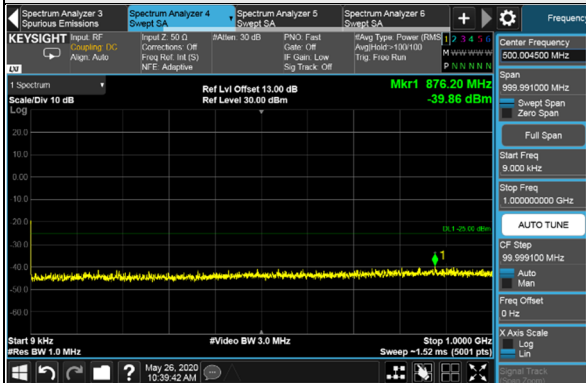

\*The 9kHz signal over the limit is from Spectrum.

Channel Bandwidth: 80MHz

Channel 518598 (2592.99MHz)

Frequency Range : 9kHz~1GHz

Frequency Range : 1GHz~18GHz

Frequency Range : 18GHz~40GHz

\*The 9kHz signal over the limit is from Spectrum.

Channel Bandwidth: 80MHz

Channel 529998 (2649.99MHz)

Frequency Range : 9kHz~1GHz

Frequency Range : 1GHz~18GHz

Frequency Range : 18GHz~40GHz

\*The 9kHz signal over the limit is from Spectrum.

Channel Bandwidth: 90MHz

Channel 508200 (2541.00MHz)

Frequency Range : 9kHz~1GHz

Frequency Range : 1GHz~18GHz

Frequency Range : 18GHz~40GHz

\*The 9kHz signal over the limit is from Spectrum.