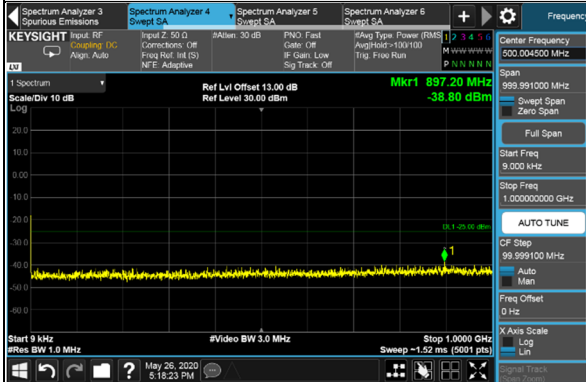

Channel Bandwidth: 60MHz

Channel 505200 (2526.00MHz)

Frequency Range : 9kHz~1GHz