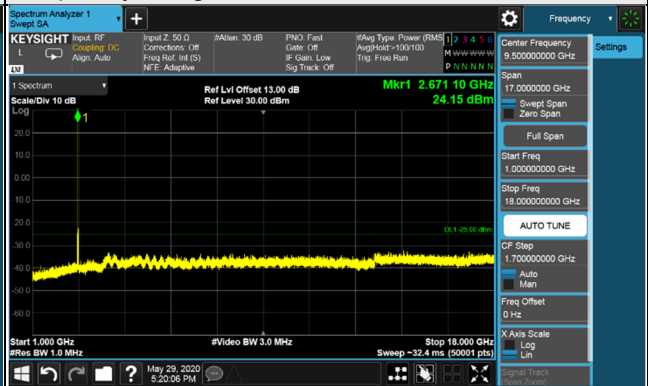

Frequency Range : 1GHz~18GHz