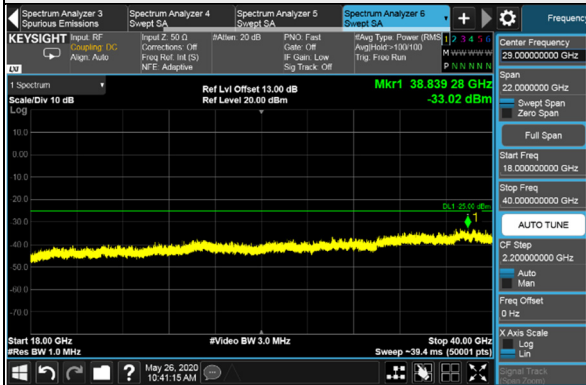

Channel Bandwidth: 80MHz

Channel 529998 (2649.99MHz)

Frequency Range : 9kHz~1GHz

Frequency Range : 1GHz~18GHz

Frequency Range : 18GHz~40GHz

\*The 9kHz signal over the limit is from Spectrum.

Channel Bandwidth: 90MHz

Channel 508200 (2541.00MHz)

Frequency Range : 9kHz~1GHz

Frequency Range : 1GHz~18GHz

Frequency Range : 18GHz~40GHz

\*The 9kHz signal over the limit is from Spectrum.