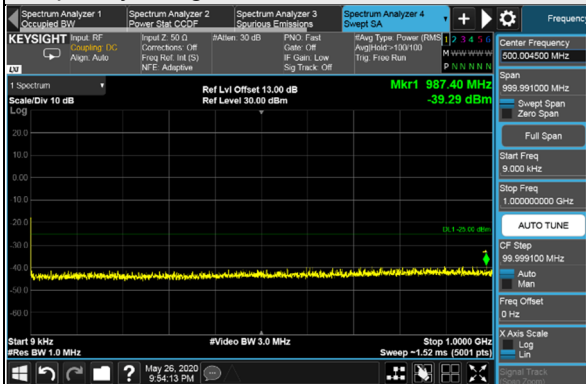

Channel Bandwidth: 50MHz

Channel 518598 (2592.99MHz)

Frequency Range : 9kHz~1GHz

Frequency Range : 1GHz~18GHz

Frequency Range : 18GHz~40GHz

\*The 9kHz signal over the limit is from Spectrum.

Channel Bandwidth: 50MHz

Channel 532998 (2664.99MHz)

Frequency Range : 9kHz~1GHz

Frequency Range : 1GHz~18GHz

Frequency Range : 18GHz~40GHz

\*The 9kHz signal over the limit is from Spectrum.

Channel Bandwidth: 60MHz

Channel 505200 (2526.00MHz)