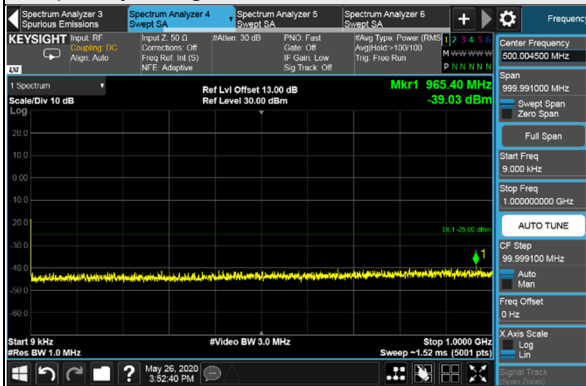

\*The 9kHz signal over the limit is from Spectrum.

Channel Bandwidth: 80MHz

Channel 518598 (2592.99MHz)

Frequency Range : 9kHz~1GHz

Frequency Range : 1GHz~18GHz

Frequency Range : 18GHz~40GHz

\*The 9kHz signal over the limit is from Spectrum.

Channel Bandwidth: 80MHz

Channel 529998 (2649.99MHz)

Frequency Range : 9kHz~1GHz

Frequency Range : 1GHz~18GHz

Frequency Range : 18GHz~40GHz

\*The 9kHz signal over the limit is from Spectrum.

Channel Bandwidth: 90MHz