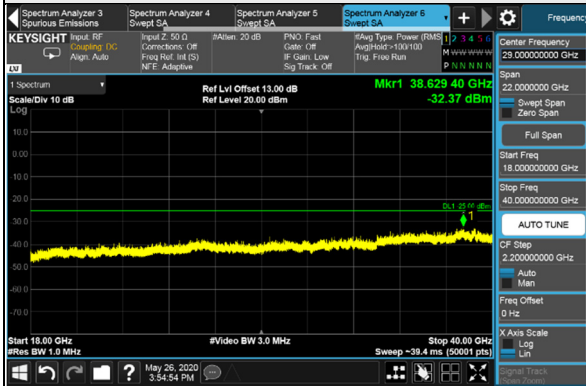

\*The 9kHz signal over the limit is from Spectrum.

Channel Bandwidth: 80MHz

Channel 518598 (2592.99MHz)

Frequency Range : 9kHz~1GHz

Frequency Range : 1GHz~18GHz

Frequency Range : 18GHz~40GHz

\*The 9kHz signal over the limit is from Spectrum.

Channel Bandwidth: 80MHz

Channel 529998 (2649.99MHz)

Frequency Range : 9kHz~1GHz

Frequency Range : 1GHz~18GHz

Frequency Range : 18GHz~40GHz

\*The 9kHz signal over the limit is from Spectrum.

Channel Bandwidth: 90MHz

Channel 508200 (2541.00MHz)

Frequency Range : 9kHz~1GHz

Frequency Range : 1GHz~18GHz

Frequency Range : 18GHz~40GHz

\*The 9kHz signal over the limit is from Spectrum.