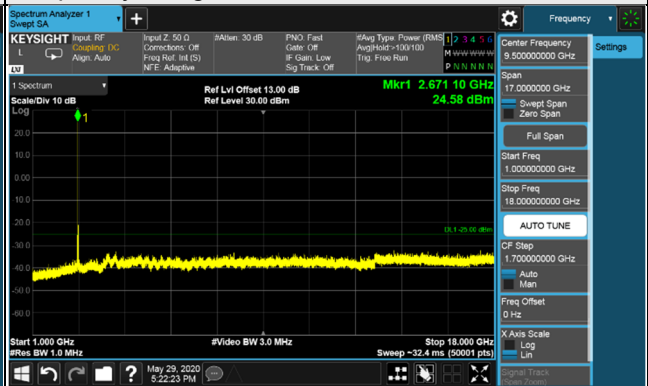

Frequency Range : 1GHz~18GHz

Frequency Range : 18GHz~40GHz

\*The 9kHz signal over the limit is from Spectrum.

Channel Bandwidth: 60MHz

Channel 531996 (2659.98MHz)

Frequency Range : 9kHz~1GHz

Frequency Range : 1GHz~18GHz