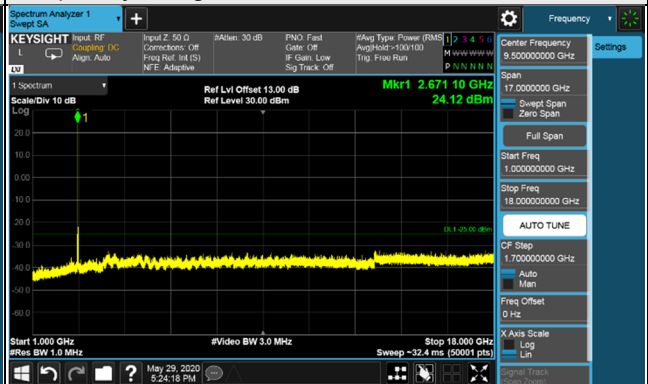

Channel Bandwidth: 50MHz

Channel 518598 (2592.99MHz)

Frequency Range : 9kHz~1GHz

Frequency Range : 1GHz~18GHz

Frequency Range : 18GHz~40GHz

\*The 9kHz signal over the limit is from Spectrum.

Channel Bandwidth: 50MHz

Channel 532998 (2664.99MHz)

Frequency Range : 9kHz~1GHz

Frequency Range : 1GHz~18GHz

Frequency Range : 18GHz~40GHz

\*The 9kHz signal over the limit is from Spectrum.

Channel Bandwidth: 60MHz

Channel 505200 (2526.00MHz)