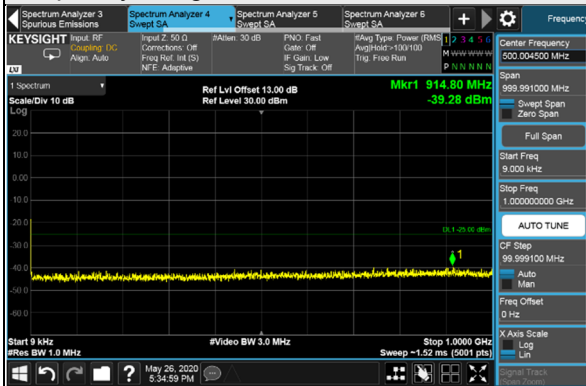

Frequency Range : 9kHz~1GHz

Frequency Range : 1GHz~18GHz

Frequency Range : 18GHz~40GHz

\*The 9kHz signal over the limit is from Spectrum.

Channel Bandwidth: 60MHz

Channel 518598 (2592.99MHz)

Frequency Range : 9kHz~1GHz