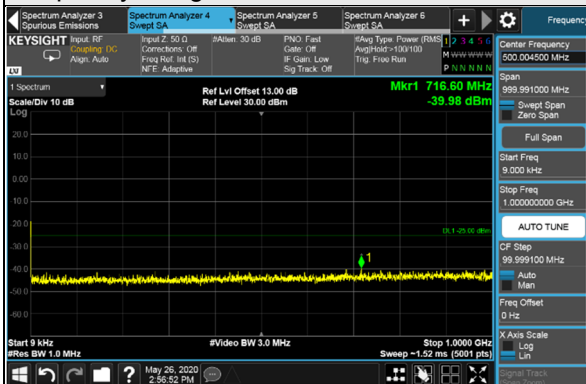

Frequency Range : 18GHz~40GHz

\*The 9kHz signal over the limit is from Spectrum.

Channel Bandwidth: 80MHz

Channel 507204 (2536.02MHz)

Frequency Range : 9kHz~1GHz

Frequency Range : 1GHz~18GHz

Frequency Range : 18GHz~40GHz

\*The 9kHz signal over the limit is from Spectrum.

Channel Bandwidth: 80MHz

Channel 518598 (2592.99MHz)

Frequency Range : 9kHz~1GHz

Frequency Range : 1GHz~18GHz

Frequency Range : 18GHz~40GHz

\*The 9kHz signal over the limit is from Spectrum.