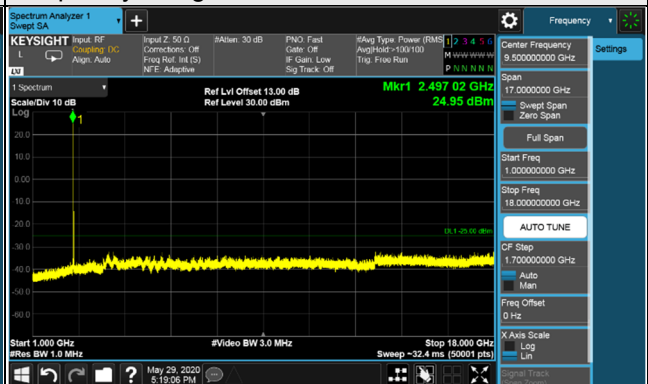

Frequency Range : 18GHz~40GHz

\*The 9kHz signal over the limit is from Spectrum.

Channel Bandwidth: 80MHz

Channel 507204 (2536.02MHz)

Frequency Range : 9kHz~1GHz

Frequency Range : 1GHz~18GHz

Frequency Range : 18GHz~40GHz

\*The 9kHz signal over the limit is from Spectrum.

Channel Bandwidth: 80MHz

Channel 518598 (2592.99MHz)

Frequency Range : 9kHz~1GHz

Frequency Range : 1GHz~18GHz

Frequency Range : 18GHz~40GHz

\*The 9kHz signal over the limit is from Spectrum.