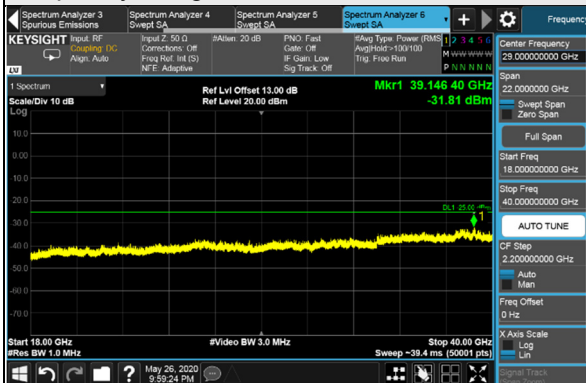

Channel 532998 (2664.99MHz)

Frequency Range : 9kHz~1GHz

Frequency Range : 1GHz~18GHz

Frequency Range : 18GHz~40GHz

\*The 9kHz signal over the limit is from Spectrum.

Channel Bandwidth: 60MHz

Channel 505200 (2526.00MHz)