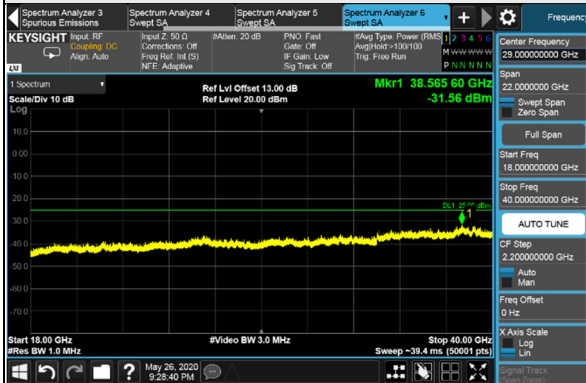

Channel Bandwidth: 50MHz

Channel 518598 (2592.99MHz)

Frequency Range : 9kHz~1GHz

Frequency Range : 1GHz~18GHz

Frequency Range : 18GHz~40GHz

\*The 9kHz signal over the limit is from Spectrum.

Channel Bandwidth: 50MHz

Channel 532998 (2664.99MHz)

Frequency Range : 9kHz~1GHz

Frequency Range : 1GHz~18GHz

Frequency Range : 18GHz~40GHz

\*The 9kHz signal over the limit is from Spectrum.

Channel Bandwidth: 60MHz

Channel 505200 (2526.00MHz)