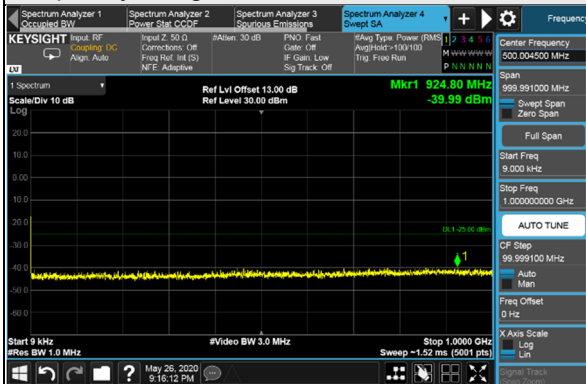

Channel Bandwidth: 50MHz

Channel 518598 (2592.99MHz)

Frequency Range : 9kHz~1GHz

Frequency Range : 1GHz~18GHz

Frequency Range : 18GHz~40GHz

\*The 9kHz signal over the limit is from Spectrum.

Channel Bandwidth: 50MHz

Channel 532998 (2664.99MHz)

Frequency Range : 9kHz~1GHz

Frequency Range : 1GHz~18GHz

Frequency Range : 18GHz~40GHz

\*The 9kHz signal over the limit is from Spectrum.

Channel Bandwidth: 60MHz

Channel 505200 (2526.00MHz)