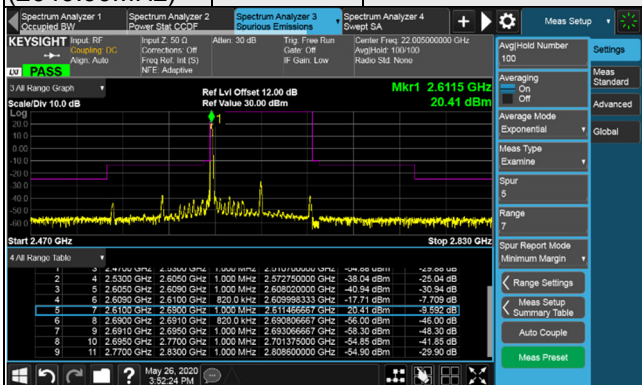

Channel 518598 (2592.99MHz) $\pi/2$ BPSK 1 RB / 161 RB Offset

Channel 505200 (2526.00MHz) $\pi/2$ BPSK 162 RB / 0 RB Offset

Channel 518598 (2592.99MHz) $\pi/2$ BPSK 162 RB / 0 RB Offset

Channel Bandwidth: 60MHz

Channel 507204 (2536.02MHz) $\pi/2$ BPSK 1 RB / 0 RB Offset

Channel 518598 (2592.99MHz) $\pi/2$ BPSK 1 RB / 0 RB Offset

Channel 507204 (2536.02MHz) $\pi/2$ BPSK 1 RB / 216 RB Offset

Channel 518598 (2592.99MHz) $\pi/2$ BPSK 1 RB / 216 RB Offset

Channel 507204 (2536.02MHz) $\pi/2$ BPSK 217 RB / 0 RB Offset

Channel 518598 (2592.99MHz) $\pi/2$ BPSK 217 RB / 0 RB Offset

Channel Bandwidth: 80MHz

Channel 529998 (2649.99MHz) $\pi/2$ BPSK 1 RB / 0 RB Offset

Channel 529998 (2649.99MHz) $\pi/2$ BPSK 1 RB / 216 RB Offset

Channel 529998 (2649.99MHz) $\pi/2$ BPSK 217 RB / 0 RB Offset