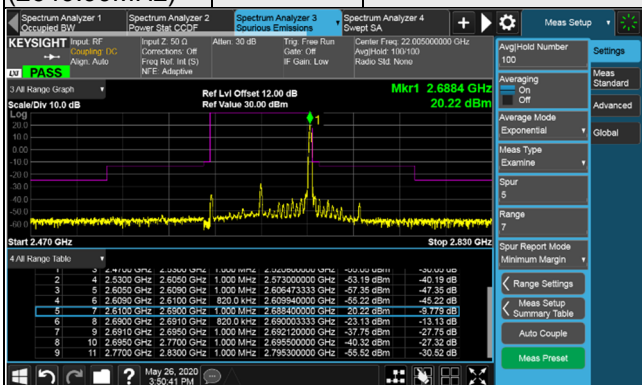

Channel 518598 (2592.99MHz) $\pi/2$ BPSK 1 RB / 161 RB Offset

Channel 505200 (2526.00MHz) $\pi/2$ BPSK 162 RB / 0 RB Offset

Channel 518598 (2592.99MHz) $\pi/2$ BPSK 162 RB / 0 RB Offset

Channel Bandwidth: 60MHz

Channel 507204 (2536.02MHz) $\pi/2$ BPSK 1 RB / 0 RB Offset

Channel 518598 (2592.99MHz) $\pi/2$ BPSK 1 RB / 0 RB Offset

Channel 507204 (2536.02MHz) $\pi/2$ BPSK 1 RB / 216 RB Offset

Channel 518598 (2592.99MHz) $\pi/2$ BPSK 1 RB / 216 RB Offset

Channel 507204 (2536.02MHz) $\pi/2$ BPSK 217 RB / 0 RB Offset

Channel 518598 (2592.99MHz) $\pi/2$ BPSK 217 RB / 0 RB Offset

Channel Bandwidth: 80MHz

Channel 529998 (2649.99MHz) $\pi/2$ BPSK 1 RB / 0 RB Offset

Channel 529998 (2649.99MHz) $\pi/2$ BPSK 1 RB / 216 RB Offset

Channel 529998 (2649.99MHz) $\pi/2$ BPSK 217 RB / 0 RB Offset