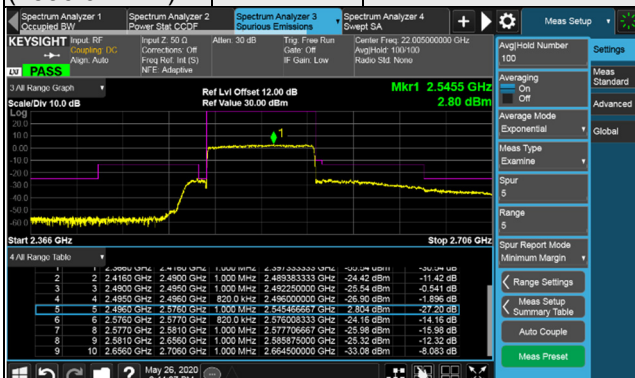

Channel 518598 (2592.99MHz) $\pi/2$ BPSK 1 RB / 161 RB Offset

Channel 505200 (2526.00MHz) $\pi/2$ BPSK 162 RB / 0 RB Offset

Channel 518598 (2592.99MHz) $\pi/2$ BPSK 162 RB / 0 RB Offset

Channel Bandwidth: 60MHz

Channel 531996 (2659.98MHz) $\pi/2$ BPSK 1 RB / 0 RB Offset

Channel 531996 (2659.98MHz) $\pi/2$ BPSK 1 RB / 161 RB Offset

Channel 531996 (2659.98MHz) $\pi/2$ BPSK 162 RB / 0 RB Offset

Channel Bandwidth: 80MHz

Channel 507204 (2536.02MHz) $\pi/2$ BPSK 1 RB / 0 RB Offset

Channel 518598 (2592.99MHz) $\pi/2$ BPSK 1 RB / 0 RB Offset

Channel 507204 (2536.02MHz) $\pi/2$ BPSK 1 RB / 216 RB Offset

Channel 518598 (2592.99MHz) $\pi/2$ BPSK 1 RB / 216 RB Offset

Channel 507204 (2536.02MHz) $\pi/2$ BPSK 217 RB / 0 RB Offset

Channel 518598 (2592.99MHz) $\pi/2$ BPSK 217 RB / 0 RB Offset

Channel Bandwidth: 80MHz

Channel 529998 (2649.99MHz) $\pi/2$ BPSK 1 RB / 0 RB Offset