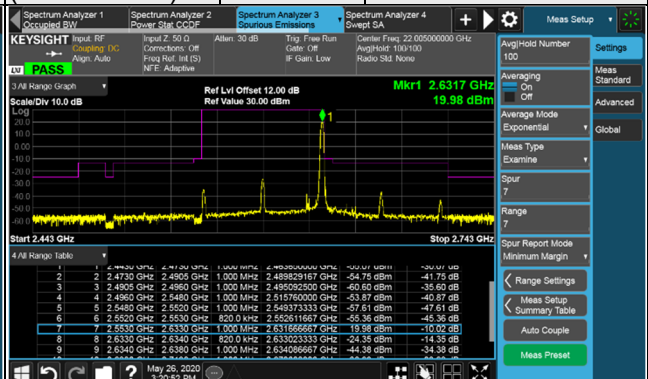

Channel 518598 (2592.99MHz) $\pi/2$ BPSK 1 RB / 161 RB Offset

Channel 505200 (2526.00MHz) $\pi/2$ BPSK 162 RB / 0 RB Offset

Channel 518598 (2592.99MHz) $\pi/2$ BPSK 162 RB / 0 RB Offset

Channel Bandwidth: 60MHz

Channel 531996 (2659.98MHz) $\pi/2$ BPSK 1 RB / 0 RB Offset

Channel 531996 (2659.98MHz) $\pi/2$ BPSK 1 RB / 161 RB Offset

Channel 531996 (2659.98MHz) $\pi/2$ BPSK 162 RB / 0 RB Offset

Channel Bandwidth: 80MHz

Channel 507204 (2536.02MHz) $\pi/2$ BPSK 1 RB / 0 RB Offset

Channel 518598 (2592.99MHz) $\pi/2$ BPSK 1 RB / 0 RB Offset

Channel 507204 (2536.02MHz) $\pi/2$ BPSK 1 RB / 216 RB Offset

Channel 518598 (2592.99MHz) $\pi/2$ BPSK 1 RB / 216 RB Offset

Channel 507204 (2536.02MHz) $\pi/2$ BPSK 217 RB / 0 RB Offset

Channel 518598 (2592.99MHz) $\pi/2$ BPSK 217 RB / 0 RB Offset

Channel Bandwidth: 80MHz

Channel 529998 (2649.99MHz) $\pi/2$ BPSK 1 RB / 0 RB Offset