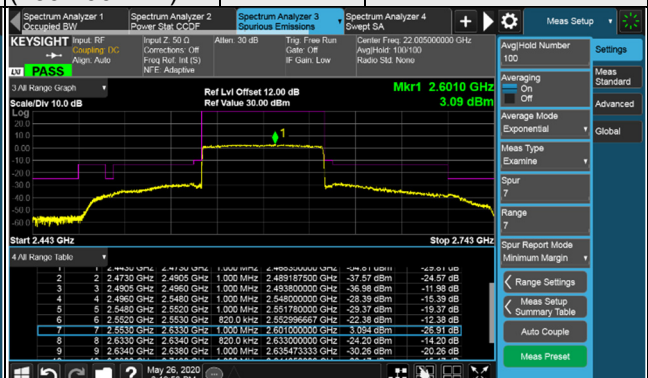

Channel 518598 (2592.99MHz) $\pi/2$ BPSK 1 RB / 161 RB Offset

Channel 505200 (2526.00MHz) $\pi/2$ BPSK 162 RB / 0 RB Offset

Channel 518598 (2592.99MHz) $\pi/2$ BPSK 162 RB / 0 RB Offset

Channel Bandwidth: 60MHz

Channel 531996 (2659.98MHz) $\pi/2$ BPSK 1 RB / 0 RB Offset

Channel 531996 (2659.98MHz) $\pi/2$ BPSK 1 RB / 161 RB Offset

Channel 531996 (2659.98MHz) $\pi/2$ BPSK 162 RB / 0 RB Offset

Channel Bandwidth: 80MHz

Channel 507204 (2536.02MHz) $\pi/2$ BPSK 1 RB / 0 RB Offset

Channel 518598 (2592.99MHz) $\pi/2$ BPSK 1 RB / 0 RB Offset

Channel 507204 (2536.02MHz) $\pi/2$ BPSK 1 RB / 216 RB Offset

Channel 518598 (2592.99MHz) $\pi/2$ BPSK 1 RB / 216 RB Offset

Channel 507204 (2536.02MHz) $\pi/2$ BPSK 217 RB / 0 RB Offset

Channel 518598 (2592.99MHz) $\pi/2$ BPSK 217 RB / 0 RB Offset

Channel Bandwidth: 80MHz

Channel 529998 (2649.99MHz) $\pi/2$ BPSK 1 RB / 0 RB Offset