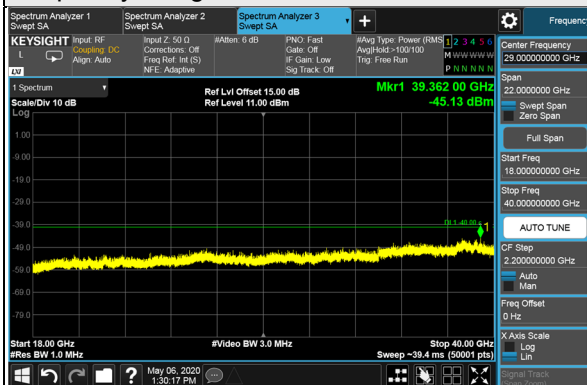

LTE Band 48, Channel Bandwidth 15MHz

Channel 55315 (3557.50MHz)

Channel 55990 (3625.0MHz)

1RB

1RB

1RB 74

1RB 74

Full RB

Full RB

LTE Band 48, Channel Bandwidth 15MHz

Channel 56665 (3692.5MHz)

1RB

1RB 74

Full RB

LTE Band 48, Channel Bandwidth 15MHz

Channel 55315 (3557.50MHz)

Frequency Range : 9kHz~1GHz

Frequency Range : 1GHz~18GHz

Frequency Range : 18GHz~40GHz

LTE Band 48, Channel Bandwidth 15MHz

Channel 55990 (3625.0MHz)

Frequency Range : 9kHz~1GHz

Frequency Range : 1GHz~18GHz