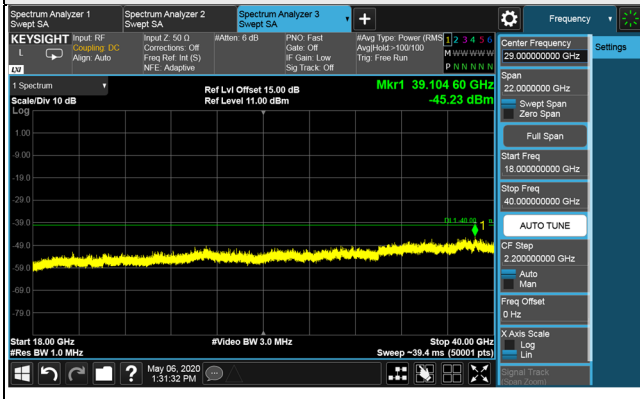

Full RB

LTE Band 48, Channel Bandwidth 15MHz

Channel 56665 (3692.5MHz)

1RB

1RB 74

Full RB

LTE Band 48, Channel Bandwidth 15MHz

Channel 55315 (3557.50MHz)

Frequency Range : 9kHz~1GHz

Frequency Range : 1GHz~18GHz

Frequency Range : 18GHz~40GHz

LTE Band 48, Channel Bandwidth 15MHz

Channel 55990 (3625.0MHz)

Frequency Range : 9kHz~1GHz

Frequency Range : 1GHz~18GHz

Frequency Range : 18GHz~40GHz

LTE Band 48, Channel Bandwidth 15MHz

Channel 56665 (3692.50MHz)

Frequency Range : 9kHz~1GHz

Frequency Range : 1GHz~18GHz

Frequency Range : 18GHz~40GHz

LTE Band 48, Channel Bandwidth 20MHz