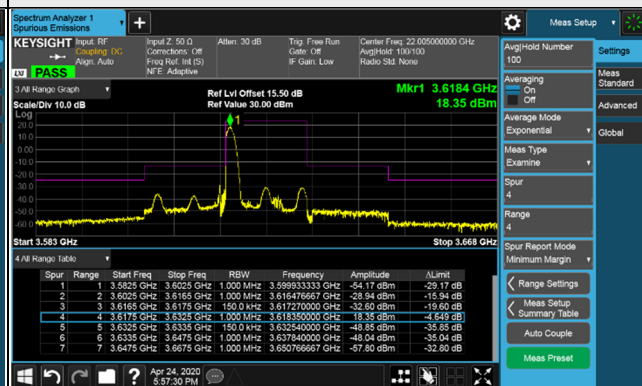

LTE Band 48, Channel Bandwidth 15MHz

Channel 55315 (3557.50MHz)

Channel 55990 (3625.0MHz)

1RB

1RB

1RB 74

1RB 74

Full RB

Full RB

LTE Band 48, Channel Bandwidth 15MHz

Channel 56665 (3692.5MHz)

1RB

1RB 74

Full RB

LTE Band 48, Channel Bandwidth 15MHz

Channel 55315 (3557.50MHz)