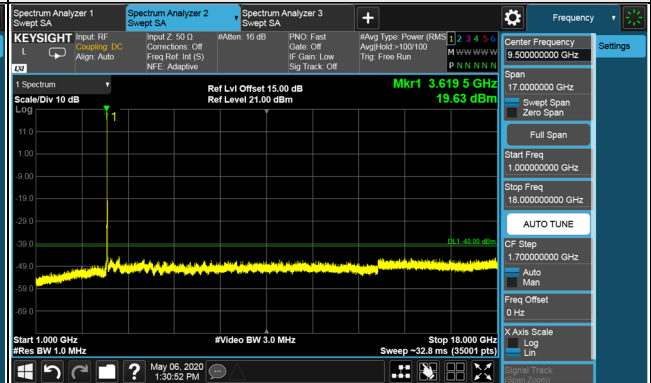

Frequency Range : 9kHz~1GHz

Frequency Range : 1GHz~18GHz

Frequency Range : 18GHz~40GHz

LTE Band 48, Channel Bandwidth 15MHz

Channel 55990 (3625.0MHz)

Frequency Range : 9kHz~1GHz

Frequency Range : 1GHz~18GHz

Frequency Range : 18GHz~40GHz

LTE Band 48, Channel Bandwidth 15MHz

Channel 56665 (3692.50MHz)

Frequency Range : 9kHz~1GHz

Frequency Range : 1GHz~18GHz

Frequency Range : 18GHz~40GHz

LTE Band 48, Channel Bandwidth 20MHz