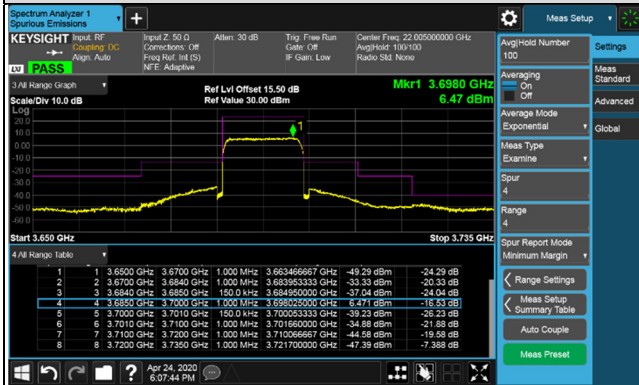

LTE Band 48, Channel Bandwidth 15MHz

Channel 55315 (3557.50MHz)

Channel 55990 (3625.0MHz)

1RB

1RB

1RB 74

1RB 74

Full RB

Full RB

LTE Band 48, Channel Bandwidth 15MHz

Channel 56665 (3692.5MHz)

1RB

1RB 74

Full RB

LTE Band 48, Channel Bandwidth 15MHz

Channel 55315 (3557.50MHz)

Frequency Range : 9kHz~1GHz

Frequency Range : 1GHz~18GHz

Frequency Range : 18GHz~40GHz

LTE Band 48, Channel Bandwidth 15MHz

Channel 55990 (3625.0MHz)

Frequency Range : 9kHz~1GHz

Frequency Range : 1GHz~18GHz