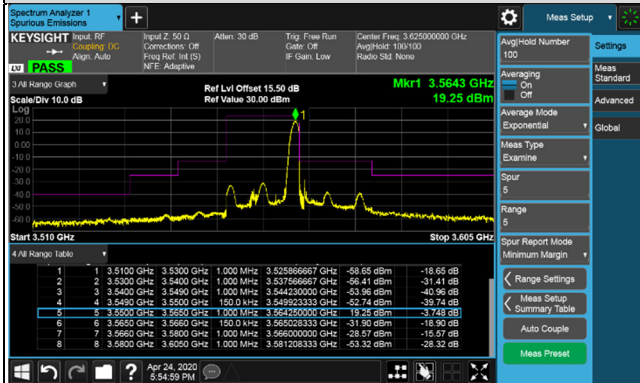

LTE Band 48, Channel Bandwidth 15MHz

Channel 55315 (3557.50MHz)

Channel 55990 (3625.0MHz)

1RB

1RB

1RB 74

1RB 74

Full RB

Full RB

LTE Band 48, Channel Bandwidth 15MHz

Channel 56665 (3692.5MHz)

1RB

1RB 74

Full RB

LTE Band 48, Channel Bandwidth 15MHz

Channel 55315 (3557.50MHz)

Frequency Range : 9kHz~1GHz

Frequency Range : 1GHz~18GHz

Frequency Range : 18GHz~40GHz

LTE Band 48, Channel Bandwidth 15MHz

Channel 55990 (3625.0MHz)

Frequency Range : 9kHz~1GHz

Frequency Range : 1GHz~18GHz