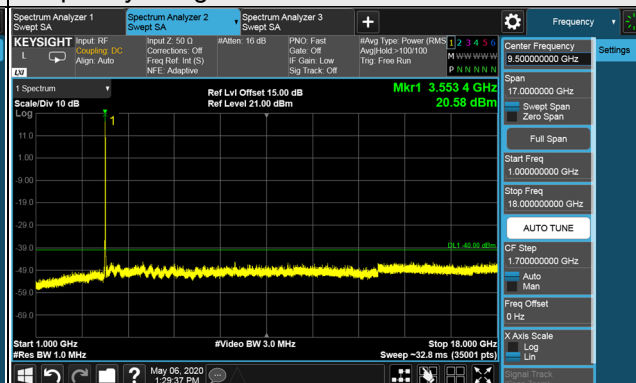

Full RB

LTE Band 48, Channel Bandwidth 15MHz

Channel 56665 (3692.5MHz)

1RB

1RB 74

Full RB

LTE Band 48, Channel Bandwidth 15MHz

Channel 55315 (3557.50MHz)

Frequency Range : 9kHz~1GHz

Frequency Range : 1GHz~18GHz

Frequency Range : 18GHz~40GHz

LTE Band 48, Channel Bandwidth 15MHz

Channel 55990 (3625.0MHz)

Frequency Range : 9kHz~1GHz

Frequency Range : 1GHz~18GHz