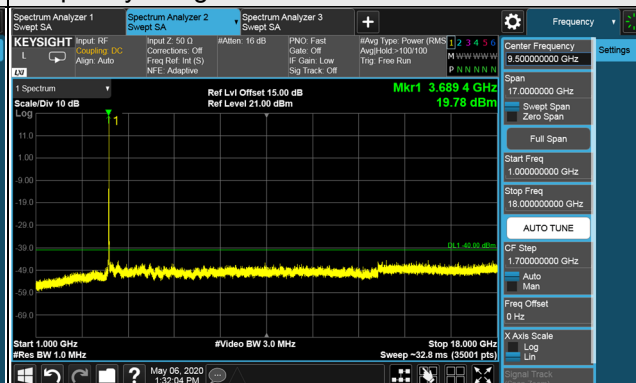

Frequency Range : 18GHz~40GHz

LTE Band 48, Channel Bandwidth 15MHz

Channel 56665 (3692.50MHz)

Frequency Range : 9kHz~1GHz

Frequency Range : 1GHz~18GHz

Frequency Range : 18GHz~40GHz

LTE Band 48, Channel Bandwidth 20MHz

Channel 55340 (3560.0MHz)

Channel 55990 (3625.0MHz)