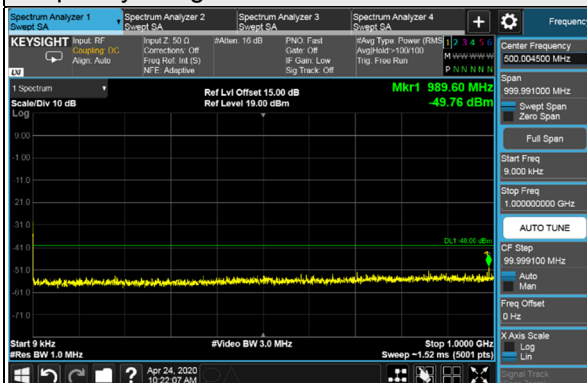

LTE Band 48, Channel Bandwidth 15MHz

Channel 55315 (3557.50MHz)

Channel 55990 (3625.0MHz)

1RB

1RB

1RB 74

1RB 74

Full RB

Full RB

LTE Band 48, Channel Bandwidth 15MHz

Channel 56665 (3692.5MHz)

1RB

1RB 74

Full RB

LTE Band 48, Channel Bandwidth 15MHz

Channel 55315 (3557.50MHz)

Frequency Range : 9kHz~1GHz

Frequency Range : 1GHz~18GHz

Frequency Range : 18GHz~40GHz

LTE Band 48, Channel Bandwidth 15MHz

Channel 55990 (3625.0MHz)

Frequency Range : 9kHz~1GHz

Frequency Range : 1GHz~18GHz