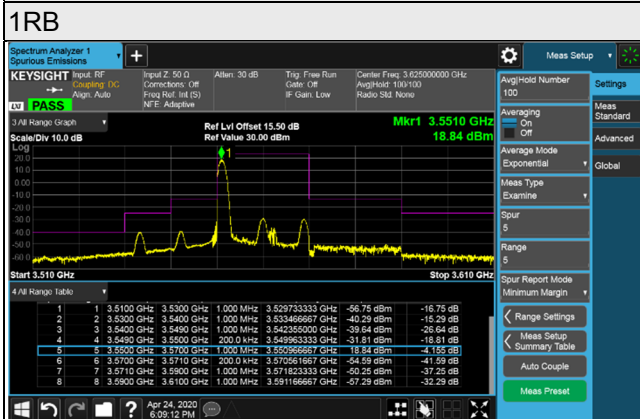

Frequency Range : 18GHz~40GHz

LTE Band 48, Channel Bandwidth 15MHz

Channel 56665 (3692.50MHz)

Frequency Range : 9kHz~1GHz

Frequency Range : 1GHz~18GHz

Frequency Range : 18GHz~40GHz

LTE Band 48, Channel Bandwidth 20MHz

Channel 55340 (3560.0MHz)

Channel 55990 (3625.0MHz)