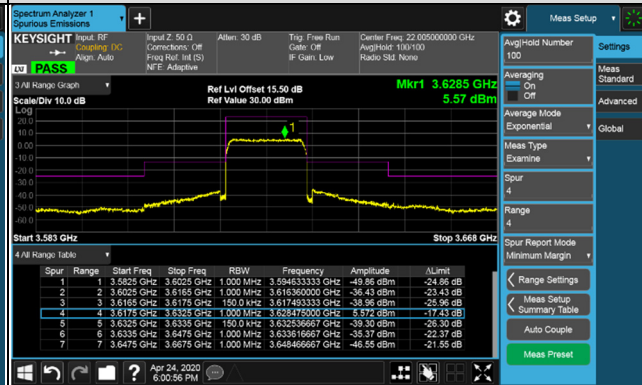

LTE Band 48, Channel Bandwidth 15MHz

Channel 55315 (3557.50MHz)

Channel 55990 (3625.0MHz)

1RB

1RB

1RB 74

1RB 74

Full RB

Full RB

LTE Band 48, Channel Bandwidth 15MHz

Channel 56665 (3692.5MHz)

1RB

1RB 74

Full RB

LTE Band 48, Channel Bandwidth 15MHz

Channel 55315 (3557.50MHz)

Frequency Range : 9kHz~1GHz

Frequency Range : 1GHz~18GHz

Frequency Range : 18GHz~40GHz

LTE Band 48, Channel Bandwidth 15MHz

Channel 55990 (3625.0MHz)

Frequency Range : 9kHz~1GHz

Frequency Range : 1GHz~18GHz