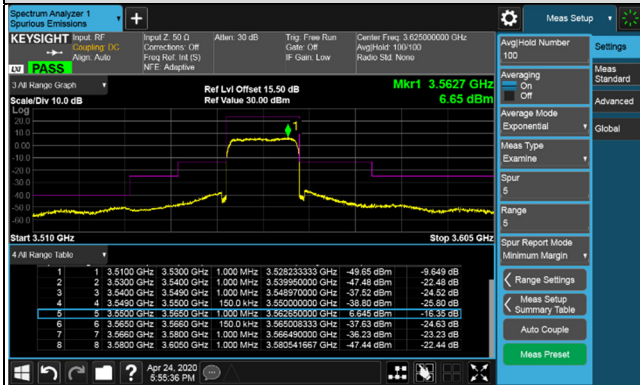

LTE Band 48, Channel Bandwidth 15MHz

Channel 55315 (3557.50MHz)

Channel 55990 (3625.0MHz)

1RB

1RB

1RB 74

1RB 74

Full RB

Full RB

LTE Band 48, Channel Bandwidth 15MHz

Channel 56665 (3692.5MHz)

1RB

1RB 74

Full RB

LTE Band 48, Channel Bandwidth 15MHz

Channel 55315 (3557.50MHz)

Frequency Range : 9kHz~1GHz

Frequency Range : 1GHz~18GHz

Frequency Range : 18GHz~40GHz

LTE Band 48, Channel Bandwidth 15MHz

Channel 55990 (3625.0MHz)

Frequency Range : 9kHz~1GHz

Frequency Range : 1GHz~18GHz