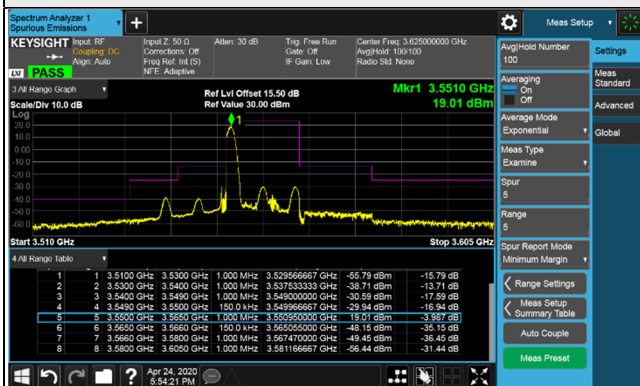

LTE Band 48, Channel Bandwidth 15MHz

Channel 55315 (3557.50MHz)

Channel 55990 (3625.0MHz)

1RB

1RB

1RB 74

1RB 74

Full RB

Full RB

LTE Band 48, Channel Bandwidth 15MHz

Channel 56665 (3692.5MHz)

1RB

1RB 74

Full RB

LTE Band 48, Channel Bandwidth 15MHz

Channel 55315 (3557.50MHz)

Frequency Range : 9kHz~1GHz

Frequency Range : 1GHz~18GHz

Frequency Range : 18GHz~40GHz

LTE Band 48, Channel Bandwidth 15MHz

Channel 55990 (3625.0MHz)

Frequency Range : 9kHz~1GHz

Frequency Range : 1GHz~18GHz