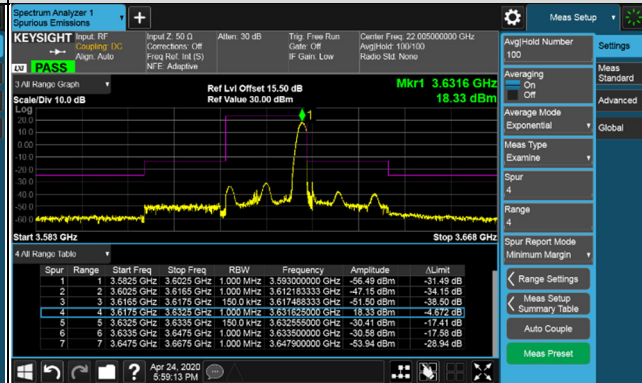

LTE Band 48, Channel Bandwidth 15MHz

Channel 55315 (3557.50MHz)

Channel 55990 (3625.0MHz)

1RB

1RB

1RB 74

1RB 74

Full RB

Full RB

LTE Band 48, Channel Bandwidth 15MHz

Channel 56665 (3692.5MHz)

1RB

1RB 74

Full RB

LTE Band 48, Channel Bandwidth 15MHz

Channel 55315 (3557.50MHz)

Frequency Range : 9kHz~1GHz

Frequency Range : 1GHz~18GHz

Frequency Range : 18GHz~40GHz

LTE Band 48, Channel Bandwidth 15MHz

Channel 55990 (3625.0MHz)

Frequency Range : 9kHz~1GHz

Frequency Range : 1GHz~18GHz