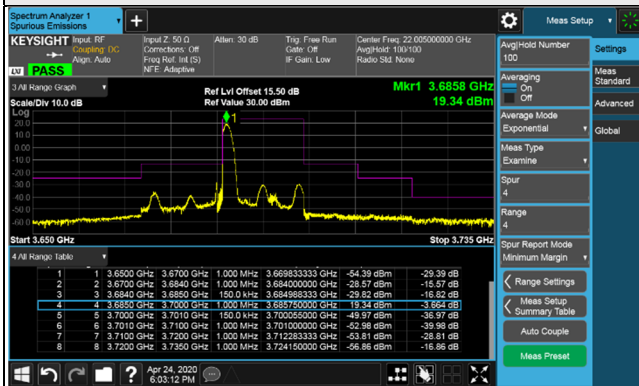

LTE Band 48, Channel Bandwidth 15MHz

Channel 55315 (3557.50MHz)

Channel 55990 (3625.0MHz)

1RB

1RB

1RB 74

1RB 74

Full RB

Full RB

LTE Band 48, Channel Bandwidth 15MHz

Channel 56665 (3692.5MHz)

1RB

1RB 74

Full RB

LTE Band 48, Channel Bandwidth 15MHz

Channel 55315 (3557.50MHz)