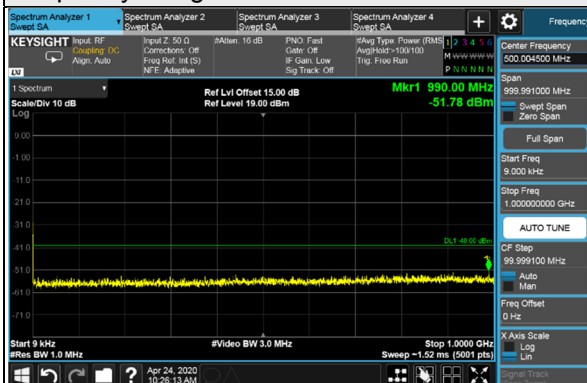

Frequency Range : 9kHz~1GHz

Frequency Range : 1GHz~18GHz

Frequency Range : 18GHz~40GHz

LTE Band 48, Channel Bandwidth 15MHz

Channel 55990 (3625.0MHz)

Frequency Range : 9kHz~1GHz

Frequency Range : 1GHz~18GHz

Frequency Range : 18GHz~40GHz

LTE Band 48, Channel Bandwidth 15MHz

Channel 56665 (3692.50MHz)

Frequency Range : 9kHz~1GHz

Frequency Range : 1GHz~18GHz

Frequency Range : 18GHz~40GHz

LTE Band 48, Channel Bandwidth 20MHz