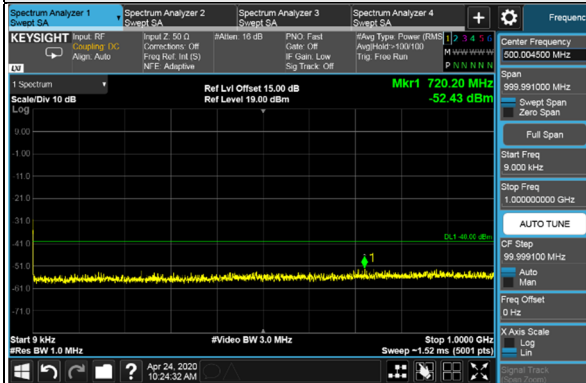

Full RB

LTE Band 48, Channel Bandwidth 15MHz

Channel 56665 (3692.5MHz)

1RB

1RB 74

Full RB

LTE Band 48, Channel Bandwidth 15MHz

Channel 55315 (3557.50MHz)

Frequency Range : 9kHz~1GHz

Frequency Range : 1GHz~18GHz

Frequency Range : 18GHz~40GHz

LTE Band 48, Channel Bandwidth 15MHz

Channel 55990 (3625.0MHz)

Frequency Range : 9kHz~1GHz

Frequency Range : 1GHz~18GHz

Frequency Range : 18GHz~40GHz

LTE Band 48, Channel Bandwidth 15MHz

Channel 56665 (3692.50MHz)

Frequency Range : 9kHz~1GHz

Frequency Range : 1GHz~18GHz

Frequency Range : 18GHz~40GHz

LTE Band 48, Channel Bandwidth 20MHz