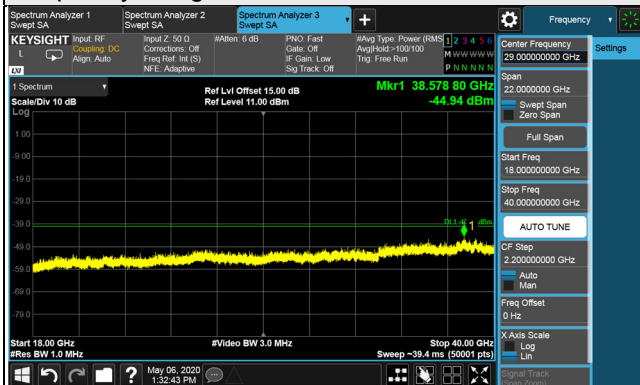

Frequency Range : 18GHz~40GHz

LTE Band 48, Channel Bandwidth 15MHz

Channel 56665 (3692.50MHz)

Frequency Range : 9kHz~1GHz

Frequency Range : 1GHz~18GHz

Frequency Range : 18GHz~40GHz

LTE Band 48, Channel Bandwidth 20MHz

Channel 55340 (3560.0MHz)

Channel 55990 (3625.0MHz)