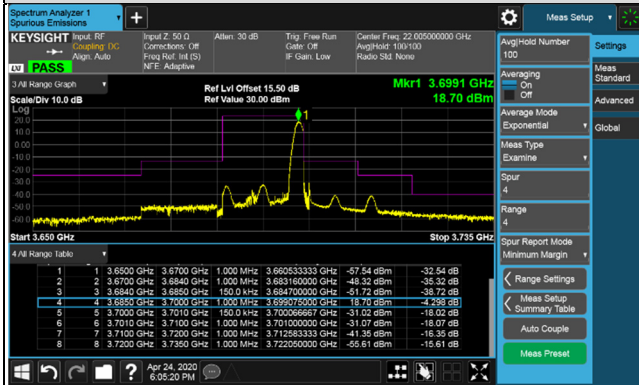

LTE Band 48, Channel Bandwidth 15MHz

Channel 55315 (3557.50MHz)

Channel 55990 (3625.0MHz)

1RB

1RB

1RB 74

1RB 74

Full RB

Full RB

LTE Band 48, Channel Bandwidth 15MHz

Channel 56665 (3692.5MHz)

1RB

1RB 74

Full RB

LTE Band 48, Channel Bandwidth 15MHz

Channel 55315 (3557.50MHz)

Frequency Range : 9kHz~1GHz

Frequency Range : 1GHz~18GHz

Frequency Range : 18GHz~40GHz

LTE Band 48, Channel Bandwidth 15MHz

Channel 55990 (3625.0MHz)

Frequency Range : 9kHz~1GHz

Frequency Range : 1GHz~18GHz