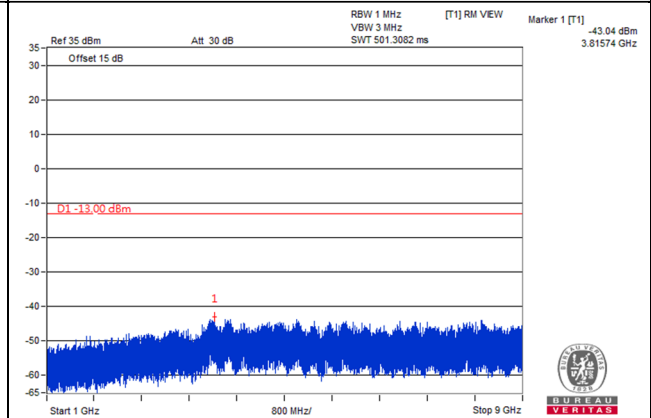

LTE Band 26, Channel Bandwidth 5MHz

Channel 26815 (826.5MHz)

Frequency Range : 9kHz~1GHz

Frequency Range : 1GHz~9GHz

Channel 26915 (836.5MHz)

Frequency Range : 9kHz~1GHz

Frequency Range : 1GHz~9GHz

Channel 27015 (846.5MHz)

Frequency Range : 9kHz~1GHz

Frequency Range : 1GHz~9GHz

*The 9kHz signal over the limit is from Spectrum.

LTE Band 26, Channel Bandwidth 10MHz

Channel 26840 (829MHz)

Frequency Range : 9kHz~1GHz

Frequency Range : 1GHz~9GHz

Channel 26915 (836.5MHz)

Frequency Range : 9kHz~1GHz

Frequency Range : 1GHz~9GHz

Channel 26990 (844MHz)

Frequency Range : 9kHz~1GHz

Frequency Range : 1GHz~9GHz