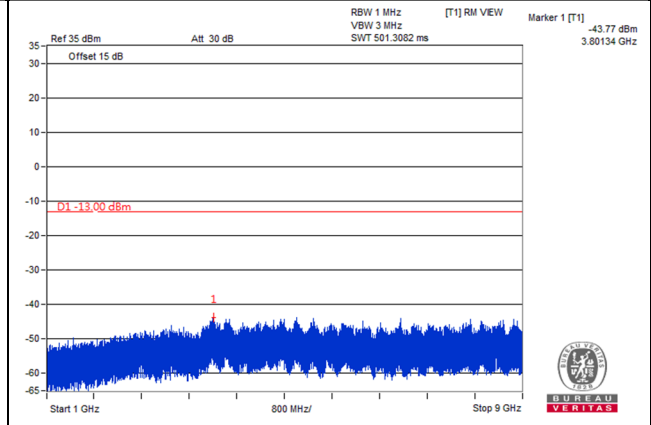

Frequency Range : 9kHz~1GHz

Frequency Range : 1GHz~10GHz

*The 9kHz signal over the limit is from Spectrum.

LTE Band 5, Channel Bandwidth 1.4MHz

Channel 20407 (824.7MHz)

Frequency Range : 9kHz~1GHz

Frequency Range : 1GHz~9GHz

Channel 20525 (836.5MHz)

Frequency Range : 9kHz~1GHz

Frequency Range : 1GHz~9GHz

Channel 20643 (848.3MHz)

Frequency Range : 9kHz~1GHz

Frequency Range : 1GHz~9GHz

*The 9kHz signal over the limit is from Spectrum.

LTE Band 5, Channel Bandwidth 3MHz

Channel 20415 (825.5MHz)

Frequency Range : 9kHz~1GHz

Frequency Range : 1GHz~9GHz

Channel 20525 (836.5MHz)

Frequency Range : 9kHz~1GHz

Frequency Range : 1GHz~9GHz

Channel 20635 (847.5MHz)

Frequency Range : 9kHz~1GHz

Frequency Range : 1GHz~9GHz

*The 9kHz signal over the limit is from Spectrum.

LTE Band 5, Channel Bandwidth 5MHz

Channel 20425 (826.5MHz)

Frequency Range : 9kHz~1GHz

Frequency Range : 1GHz~9GHz