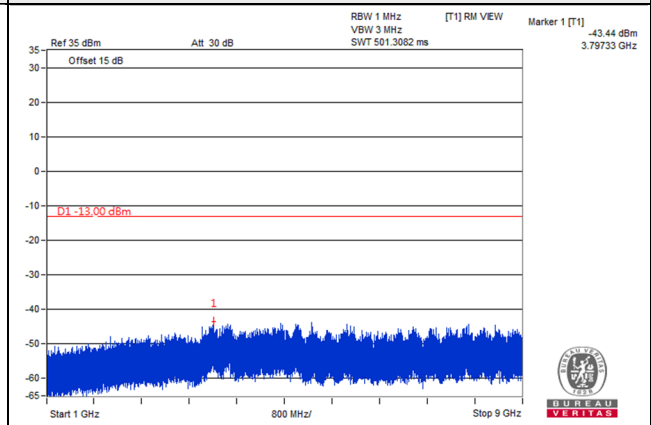

Channel 20525 (836.5MHz)

Frequency Range : 9kHz~1GHz

Frequency Range : 1GHz~9GHz

Channel 20643 (848.3MHz)

Frequency Range : 9kHz~1GHz

Frequency Range : 1GHz~9GHz

*The 9kHz signal over the limit is from Spectrum.

LTE Band 5, Channel Bandwidth 3MHz

Channel 20415 (825.5MHz)

Frequency Range : 9kHz~1GHz

Frequency Range : 1GHz~9GHz

Channel 20525 (836.5MHz)

Frequency Range : 9kHz~1GHz

Frequency Range : 1GHz~9GHz

Channel 20635 (847.5MHz)

Frequency Range : 9kHz~1GHz

Frequency Range : 1GHz~9GHz

*The 9kHz signal over the limit is from Spectrum.

LTE Band 5, Channel Bandwidth 5MHz

Channel 20425 (826.5MHz)

Frequency Range : 9kHz~1GHz

Frequency Range : 1GHz~9GHz