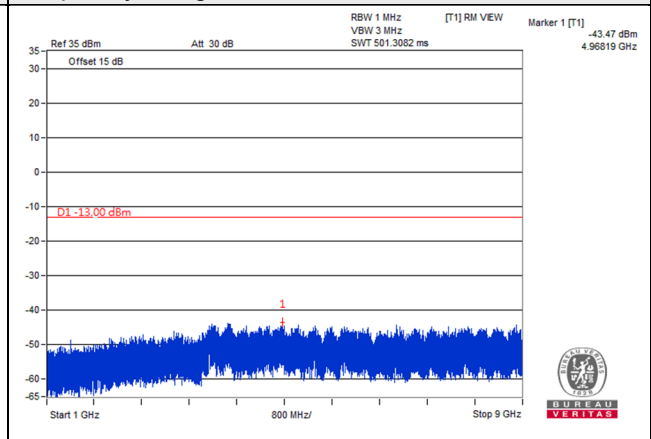

LTE Band 26, Channel Bandwidth 5MHz

Channel 26815 (826.5MHz)

Frequency Range : 9kHz~1GHz

Frequency Range : 1GHz~9GHz

Channel 26915 (836.5MHz)

Frequency Range : 9kHz~1GHz

Frequency Range : 1GHz~9GHz

Channel 27015 (846.5MHz)

Frequency Range : 9kHz~1GHz

Frequency Range : 1GHz~9GHz

*The 9kHz signal over the limit is from Spectrum.

LTE Band 26, Channel Bandwidth 10MHz

Channel 26840 (829MHz)

Frequency Range : 9kHz~1GHz

Frequency Range : 1GHz~9GHz