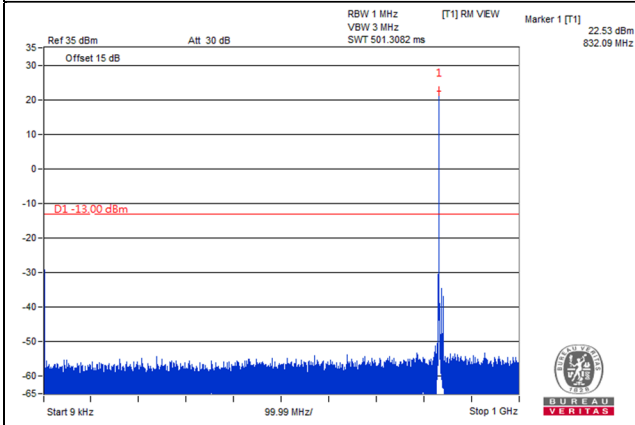

Channel 20525 (836.5MHz)

Frequency Range : 9kHz~1GHz

Frequency Range : 1GHz~9GHz

Channel 20625 (846.5MHz)

Frequency Range : 9kHz~1GHz

Frequency Range : 1GHz~9GHz

*The 9kHz signal over the limit is from Spectrum.

LTE Band 5, Channel Bandwidth 10MHz

Channel 20450 (829.0MHz)

Frequency Range : 9kHz~1GHz

Frequency Range : 1GHz~9GHz

Channel 20525 (836.5MHz)

Frequency Range : 9kHz~1GHz

Frequency Range : 1GHz~9GHz

Channel 20600 (844.0MHz)

Frequency Range : 9kHz~1GHz

Frequency Range : 1GHz~9GHz

*The 9kHz signal over the limit is from Spectrum.

LTE Band 26, Channel Bandwidth 1.4MHz

Channel 26797 (824.7MHz)

Frequency Range : 9kHz~1GHz

Frequency Range : 1GHz~9GHz