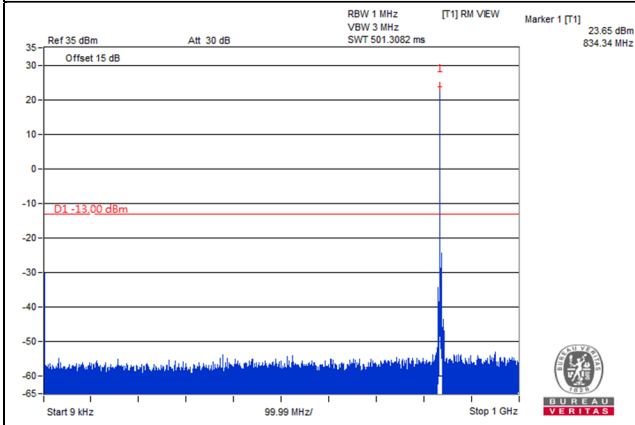

LTE Band 5, Channel Bandwidth 3MHz

Channel 20415 (825.5MHz)

Frequency Range : 9kHz~1GHz

Frequency Range : 1GHz~9GHz

Channel 20525 (836.5MHz)

Frequency Range : 9kHz~1GHz

Frequency Range : 1GHz~9GHz

Channel 20635 (847.5MHz)

Frequency Range : 9kHz~1GHz

Frequency Range : 1GHz~9GHz

*The 9kHz signal over the limit is from Spectrum.

LTE Band 5, Channel Bandwidth 5MHz

Channel 20425 (826.5MHz)

Frequency Range : 9kHz~1GHz

Frequency Range : 1GHz~9GHz

Channel 20525 (836.5MHz)

Frequency Range : 9kHz~1GHz

Frequency Range : 1GHz~9GHz

Channel 20625 (846.5MHz)

Frequency Range : 9kHz~1GHz

Frequency Range : 1GHz~9GHz

*The 9kHz signal over the limit is from Spectrum.

LTE Band 5, Channel Bandwidth 10MHz

Channel 20450 (829.0MHz)

Frequency Range : 9kHz~1GHz

Frequency Range : 1GHz~9GHz

Channel 20525 (836.5MHz)

Frequency Range : 9kHz~1GHz

Frequency Range : 1GHz~9GHz

Channel 20600 (844.0MHz)