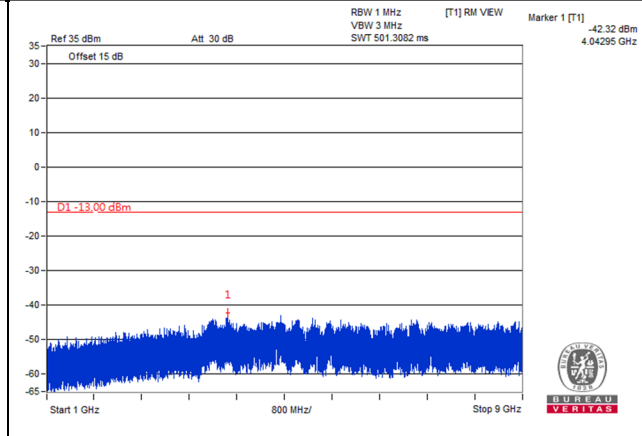

LTE Band 5, Channel Bandwidth 10MHz

Channel 20450 (829.0MHz)

Frequency Range : 9kHz~1GHz

Frequency Range : 1GHz~9GHz

Channel 20525 (836.5MHz)

Frequency Range : 9kHz~1GHz

Frequency Range : 1GHz~9GHz

Channel 20600 (844.0MHz)

Frequency Range : 9kHz~1GHz

Frequency Range : 1GHz~9GHz

*The 9kHz signal over the limit is from Spectrum.

LTE Band 26, Channel Bandwidth 1.4MHz

Channel 26797 (824.7MHz)

Frequency Range : 9kHz~1GHz

Frequency Range : 1GHz~9GHz

Channel 26915 (836.5MHz)

Frequency Range : 9kHz~1GHz

Frequency Range : 1GHz~9GHz

Channel 27033 (848.3MHz)

Frequency Range : 9kHz~1GHz

Frequency Range : 1GHz~9GHz

LTE Band 26, Channel Bandwidth 3MHz

Channel 26805 (825.5MHz)