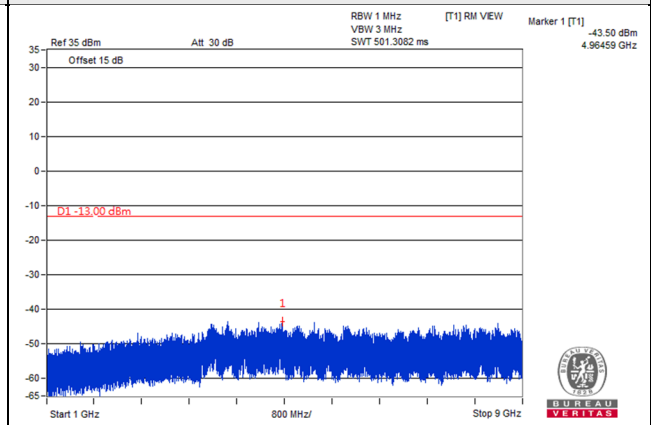

Frequency Range : 9kHz~1GHz

Frequency Range : 1GHz~10GHz

*The 9kHz signal over the limit is from Spectrum.

LTE Band 5, Channel Bandwidth 1.4MHz

Channel 20407 (824.7MHz)

Frequency Range : 9kHz~1GHz

Frequency Range : 1GHz~9GHz

Channel 20525 (836.5MHz)

Frequency Range : 9kHz~1GHz

Frequency Range : 1GHz~9GHz

Channel 20643 (848.3MHz)

Frequency Range : 9kHz~1GHz

Frequency Range : 1GHz~9GHz

*The 9kHz signal over the limit is from Spectrum.

LTE Band 5, Channel Bandwidth 3MHz

Channel 20415 (825.5MHz)

Frequency Range : 9kHz~1GHz

Frequency Range : 1GHz~9GHz

Channel 20525 (836.5MHz)

Frequency Range : 9kHz~1GHz

Frequency Range : 1GHz~9GHz

Channel 20635 (847.5MHz)

Frequency Range : 9kHz~1GHz

Frequency Range : 1GHz~9GHz

*The 9kHz signal over the limit is from Spectrum.

LTE Band 5, Channel Bandwidth 5MHz

Channel 20425 (826.5MHz)

Frequency Range : 9kHz~1GHz

Frequency Range : 1GHz~9GHz