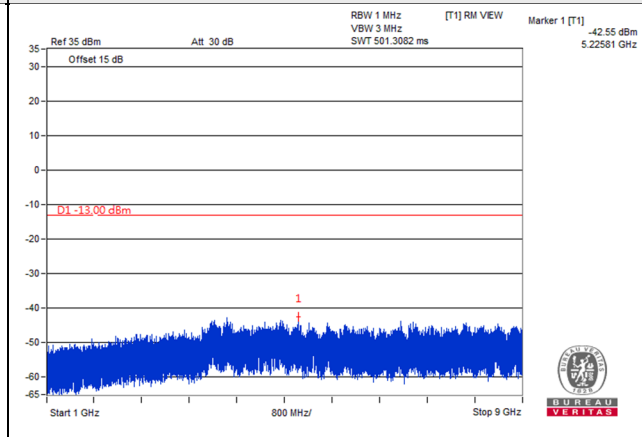

Frequency Range : 9kHz~1GHz

Frequency Range : 1GHz~9GHz

*The 9kHz signal over the limit is from Spectrum.

LTE Band 26, Channel Bandwidth 1.4MHz

Channel 26797 (824.7MHz)

Frequency Range : 9kHz~1GHz

Frequency Range : 1GHz~9GHz

Channel 26915 (836.5MHz)

Frequency Range : 9kHz~1GHz

Frequency Range : 1GHz~9GHz

Channel 27033 (848.3MHz)

Frequency Range : 9kHz~1GHz

Frequency Range : 1GHz~9GHz

LTE Band 26, Channel Bandwidth 3MHz

Channel 26805 (825.5MHz)