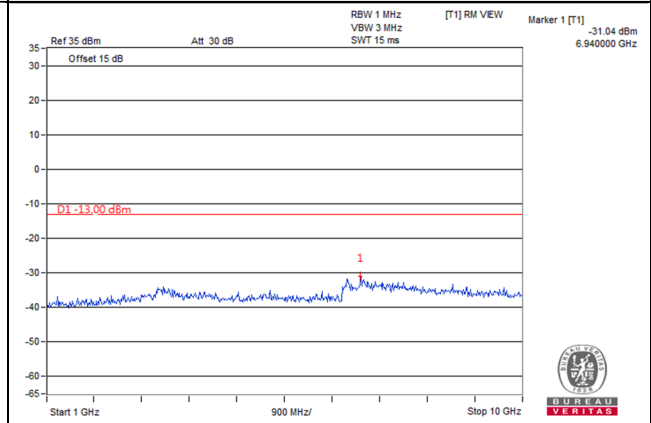

HSUPA

Channel 4132 (826.4MHz)

Frequency Range : 9kHz~1GHz

Frequency Range : 1GHz~10GHz

Channel 4182 (836.4MHz)

Frequency Range : 9kHz~1GHz

Frequency Range : 1GHz~10GHz

Channel 4233 (846.6MHz)

Frequency Range : 9kHz~1GHz

Frequency Range : 1GHz~10GHz

*The 9kHz signal over the limit is from Spectrum.

LTE Band 5, Channel Bandwidth 1.4MHz

Channel 20407 (824.7MHz)

Frequency Range : 9kHz~1GHz

Frequency Range : 1GHz~9GHz