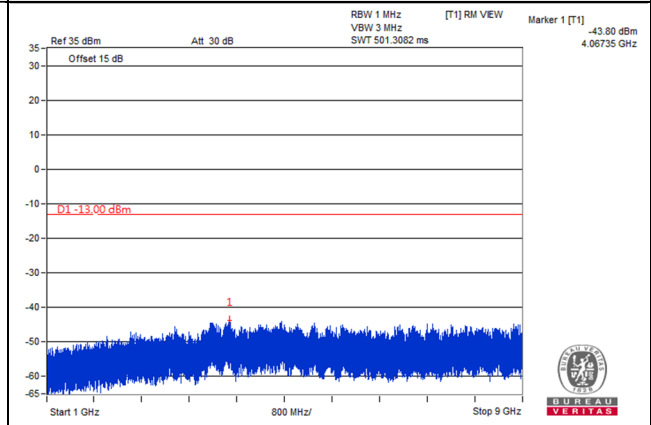

Channel 20525 (836.5MHz)

Frequency Range : 9kHz~1GHz

Frequency Range : 1GHz~9GHz

Channel 20625 (846.5MHz)

Frequency Range : 9kHz~1GHz

Frequency Range : 1GHz~9GHz

*The 9kHz signal over the limit is from Spectrum.

LTE Band 5, Channel Bandwidth 10MHz

Channel 20450 (829.0MHz)

Frequency Range : 9kHz~1GHz

Frequency Range : 1GHz~9GHz

Channel 20525 (836.5MHz)

Frequency Range : 9kHz~1GHz

Frequency Range : 1GHz~9GHz

Channel 20600 (844.0MHz)

Frequency Range : 9kHz~1GHz

Frequency Range : 1GHz~9GHz

*The 9kHz signal over the limit is from Spectrum.

LTE Band 26, Channel Bandwidth 1.4MHz

Channel 26797 (824.7MHz)

Frequency Range : 9kHz~1GHz

Frequency Range : 1GHz~9GHz