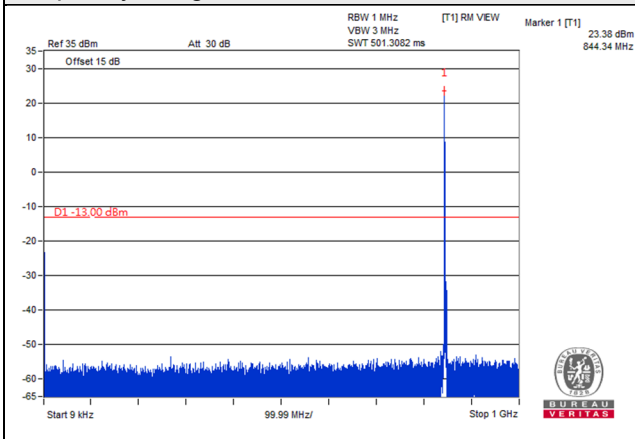

LTE Band 26, Channel Bandwidth 5MHz

Channel 26815 (826.5MHz)

Frequency Range : 9kHz~1GHz

Frequency Range : 1GHz~9GHz

Channel 26915 (836.5MHz)

Frequency Range : 9kHz~1GHz

Frequency Range : 1GHz~9GHz

Channel 27015 (846.5MHz)

Frequency Range : 9kHz~1GHz

Frequency Range : 1GHz~9GHz

*The 9kHz signal over the limit is from Spectrum.

LTE Band 26, Channel Bandwidth 10MHz

Channel 26840 (829MHz)

Frequency Range : 9kHz~1GHz

Frequency Range : 1GHz~9GHz