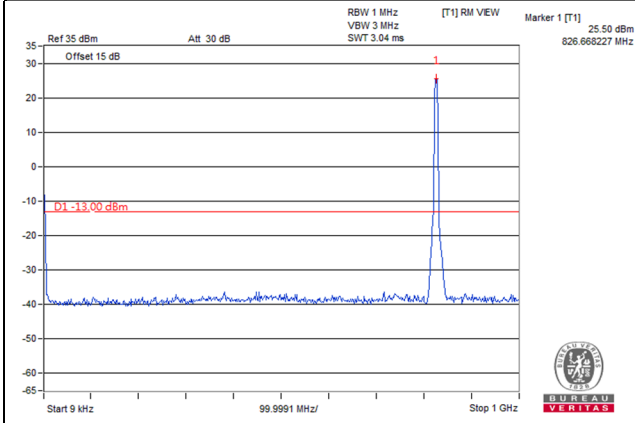

HSUPA

Channel 4132 (826.4MHz)

Frequency Range : 9kHz~1GHz

Frequency Range : 1GHz~10GHz

Channel 4182 (836.4MHz)

Frequency Range : 9kHz~1GHz

Frequency Range : 1GHz~10GHz

Channel 4233 (846.6MHz)

Frequency Range : 9kHz~1GHz

Frequency Range : 1GHz~10GHz

*The 9kHz signal over the limit is from Spectrum.

LTE Band 5, Channel Bandwidth 1.4MHz

Channel 20407 (824.7MHz)

Frequency Range : 9kHz~1GHz

Frequency Range : 1GHz~9GHz

Channel 20525 (836.5MHz)

Frequency Range : 9kHz~1GHz

Frequency Range : 1GHz~9GHz

Channel 20643 (848.3MHz)

Frequency Range : 9kHz~1GHz

Frequency Range : 1GHz~9GHz

*The 9kHz signal over the limit is from Spectrum.