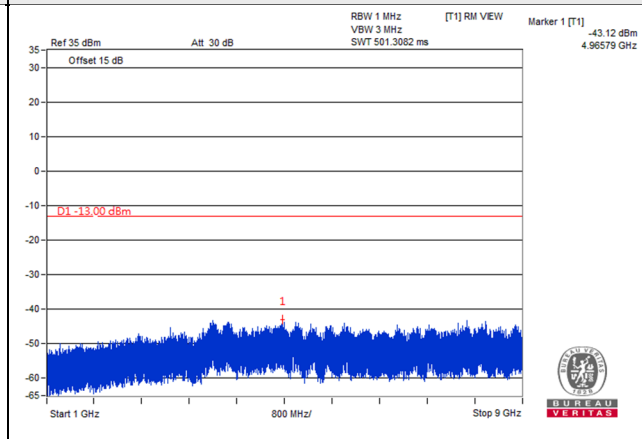

Channel 26915 (836.5MHz)

Frequency Range : 9kHz~1GHz

Frequency Range : 1GHz~9GHz

Channel 27033 (848.3MHz)

Frequency Range : 9kHz~1GHz

Frequency Range : 1GHz~9GHz

LTE Band 26, Channel Bandwidth 3MHz

Channel 26805 (825.5MHz)

Frequency Range : 9kHz~1GHz

Frequency Range : 1GHz~9GHz

Channel 26915 (836.5MHz)

Frequency Range : 9kHz~1GHz

Frequency Range : 1GHz~9GHz

Channel 27025 (847.5MHz)

Frequency Range : 9kHz~1GHz

Frequency Range : 1GHz~9GHz

LTE Band 26, Channel Bandwidth 5MHz

Channel 26815 (826.5MHz)

Frequency Range : 9kHz~1GHz

Frequency Range : 1GHz~9GHz

Channel 26915 (836.5MHz)

Frequency Range : 9kHz~1GHz

Frequency Range : 1GHz~9GHz

Channel 27015 (846.5MHz)