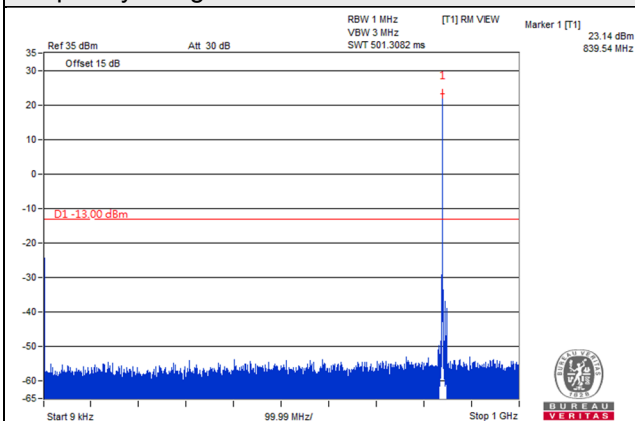

Frequency Range : 9kHz~1GHz

Frequency Range : 1GHz~9GHz

*The 9kHz signal over the limit is from Spectrum.

LTE Band 26, Channel Bandwidth 10MHz

Channel 26840 (829MHz)

Frequency Range : 9kHz~1GHz

Frequency Range : 1GHz~9GHz

Channel 26915 (836.5MHz)

Frequency Range : 9kHz~1GHz

Frequency Range : 1GHz~9GHz

Channel 26990 (844MHz)

Frequency Range : 9kHz~1GHz

Frequency Range : 1GHz~9GHz