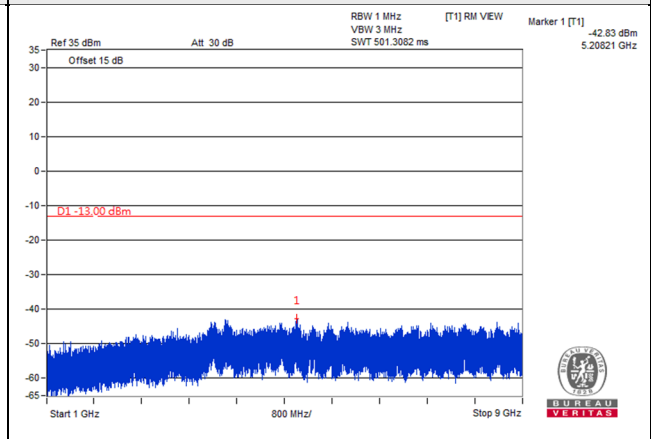

LTE Band 26, Channel Bandwidth 5MHz

Channel 26815 (826.5MHz)

Frequency Range : 9kHz~1GHz

Frequency Range : 1GHz~9GHz

Channel 26915 (836.5MHz)

Frequency Range : 9kHz~1GHz

Frequency Range : 1GHz~9GHz

Channel 27015 (846.5MHz)

Frequency Range : 9kHz~1GHz

Frequency Range : 1GHz~9GHz

*The 9kHz signal over the limit is from Spectrum.

LTE Band 26, Channel Bandwidth 10MHz

Channel 26840 (829MHz)

Frequency Range : 9kHz~1GHz

Frequency Range : 1GHz~9GHz