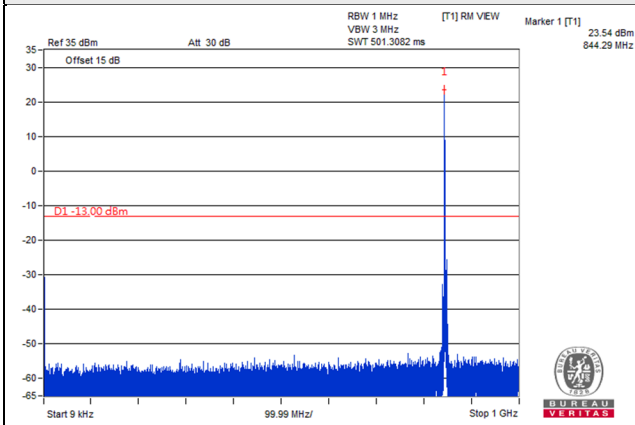

Frequency Range : 9kHz~1GHz

Frequency Range : 1GHz~9GHz

*The 9kHz signal over the limit is from Spectrum.

LTE Band 5, Channel Bandwidth 5MHz

Channel 20425 (826.5MHz)

Frequency Range : 9kHz~1GHz

Frequency Range : 1GHz~9GHz

Channel 20525 (836.5MHz)

Frequency Range : 9kHz~1GHz

Frequency Range : 1GHz~9GHz

Channel 20625 (846.5MHz)

Frequency Range : 9kHz~1GHz

Frequency Range : 1GHz~9GHz

*The 9kHz signal over the limit is from Spectrum.

LTE Band 5, Channel Bandwidth 10MHz

Channel 20450 (829.0MHz)

Frequency Range : 9kHz~1GHz

Frequency Range : 1GHz~9GHz

Channel 20525 (836.5MHz)

Frequency Range : 9kHz~1GHz

Frequency Range : 1GHz~9GHz

Channel 20600 (844.0MHz)

Frequency Range : 9kHz~1GHz

Frequency Range : 1GHz~9GHz

*The 9kHz signal over the limit is from Spectrum.

LTE Band 26, Channel Bandwidth 1.4MHz

Channel 26797 (824.7MHz)

Frequency Range : 9kHz~1GHz

Frequency Range : 1GHz~9GHz