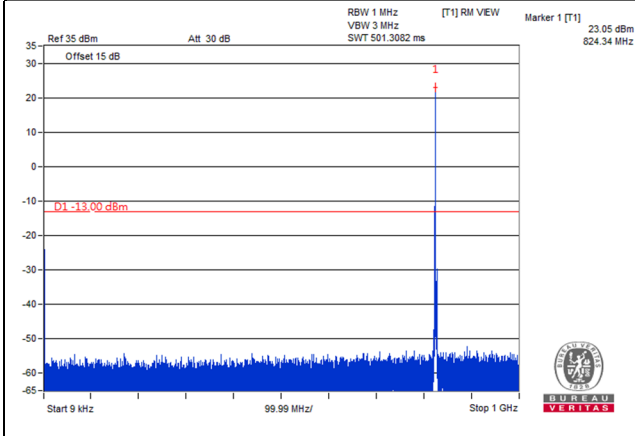

Channel 26915 (836.5MHz)

Frequency Range : 9kHz~1GHz

Frequency Range : 1GHz~9GHz

Channel 27033 (848.3MHz)

Frequency Range : 9kHz~1GHz

Frequency Range : 1GHz~9GHz

LTE Band 26, Channel Bandwidth 3MHz

Channel 26805 (825.5MHz)

Frequency Range : 9kHz~1GHz

Frequency Range : 1GHz~9GHz

Channel 26915 (836.5MHz)

Frequency Range : 9kHz~1GHz

Frequency Range : 1GHz~9GHz

Channel 27025 (847.5MHz)

Frequency Range : 9kHz~1GHz

Frequency Range : 1GHz~9GHz

LTE Band 26, Channel Bandwidth 5MHz

Channel 26815 (826.5MHz)

Frequency Range : 9kHz~1GHz

Frequency Range : 1GHz~9GHz

Channel 26915 (836.5MHz)

Frequency Range : 9kHz~1GHz

Frequency Range : 1GHz~9GHz

Channel 27015 (846.5MHz)