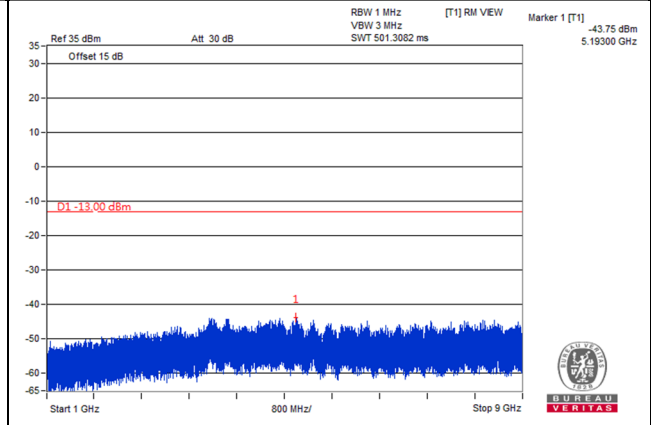

Frequency Range : 9kHz~1GHz

Frequency Range : 1GHz~10GHz

*The 9kHz signal over the limit is from Spectrum.

LTE Band 5, Channel Bandwidth 1.4MHz

Channel 20407 (824.7MHz)

Frequency Range : 9kHz~1GHz

Frequency Range : 1GHz~9GHz

Channel 20525 (836.5MHz)

Frequency Range : 9kHz~1GHz

Frequency Range : 1GHz~9GHz

Channel 20643 (848.3MHz)

Frequency Range : 9kHz~1GHz

Frequency Range : 1GHz~9GHz

*The 9kHz signal over the limit is from Spectrum.

LTE Band 5, Channel Bandwidth 3MHz

Channel 20415 (825.5MHz)

Frequency Range : 9kHz~1GHz

Frequency Range : 1GHz~9GHz

Channel 20525 (836.5MHz)

Frequency Range : 9kHz~1GHz

Frequency Range : 1GHz~9GHz

Channel 20635 (847.5MHz)