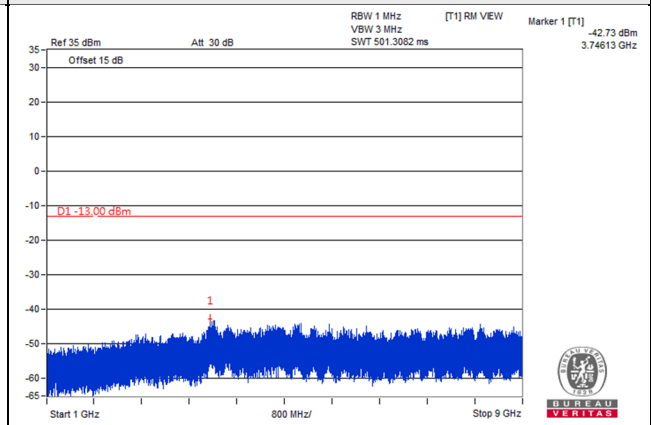

Channel 20525 (836.5MHz)

Frequency Range : 9kHz~1GHz

Frequency Range : 1GHz~9GHz

Channel 20625 (846.5MHz)

Frequency Range : 9kHz~1GHz

Frequency Range : 1GHz~9GHz

*The 9kHz signal over the limit is from Spectrum.

LTE Band 5, Channel Bandwidth 10MHz

Channel 20450 (829.0MHz)

Frequency Range : 9kHz~1GHz

Frequency Range : 1GHz~9GHz

Channel 20525 (836.5MHz)

Frequency Range : 9kHz~1GHz

Frequency Range : 1GHz~9GHz

Channel 20600 (844.0MHz)

Frequency Range : 9kHz~1GHz

Frequency Range : 1GHz~9GHz

*The 9kHz signal over the limit is from Spectrum.

LTE Band 26, Channel Bandwidth 1.4MHz

Channel 26797 (824.7MHz)

Frequency Range : 9kHz~1GHz

Frequency Range : 1GHz~9GHz