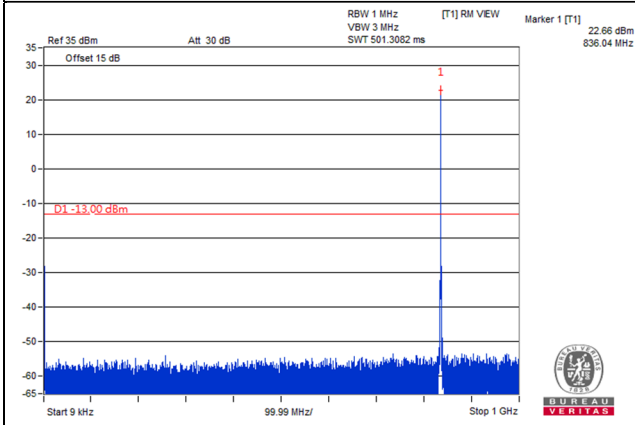

Frequency Range : 9kHz~1GHz

Frequency Range : 1GHz~10GHz

*The 9kHz signal over the limit is from Spectrum.

LTE Band 5, Channel Bandwidth 1.4MHz

Channel 20407 (824.7MHz)

Frequency Range : 9kHz~1GHz

Frequency Range : 1GHz~9GHz

Channel 20525 (836.5MHz)

Frequency Range : 9kHz~1GHz

Frequency Range : 1GHz~9GHz

Channel 20643 (848.3MHz)

Frequency Range : 9kHz~1GHz

Frequency Range : 1GHz~9GHz

*The 9kHz signal over the limit is from Spectrum.

LTE Band 5, Channel Bandwidth 3MHz

Channel 20415 (825.5MHz)

Frequency Range : 9kHz~1GHz

Frequency Range : 1GHz~9GHz

Channel 20525 (836.5MHz)

Frequency Range : 9kHz~1GHz

Frequency Range : 1GHz~9GHz

Channel 20635 (847.5MHz)