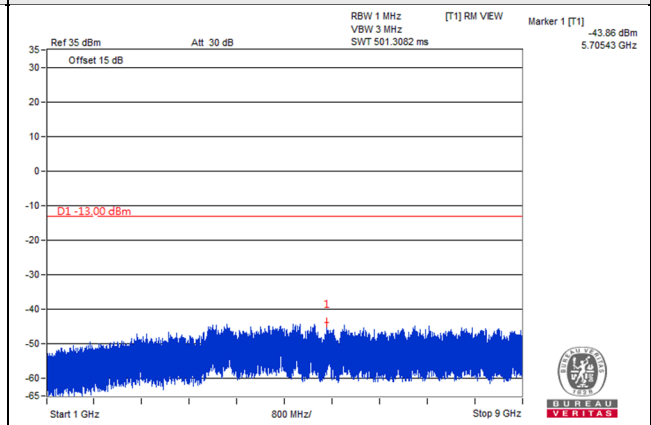

Frequency Range : 9kHz~1GHz

Frequency Range : 1GHz~9GHz

*The 9kHz signal over the limit is from Spectrum.

LTE Band 5, Channel Bandwidth 5MHz

Channel 20425 (826.5MHz)

Frequency Range : 9kHz~1GHz

Frequency Range : 1GHz~9GHz

Channel 20525 (836.5MHz)

Frequency Range : 9kHz~1GHz

Frequency Range : 1GHz~9GHz

Channel 20625 (846.5MHz)

Frequency Range : 9kHz~1GHz

Frequency Range : 1GHz~9GHz

*The 9kHz signal over the limit is from Spectrum.

LTE Band 5, Channel Bandwidth 10MHz

Channel 20450 (829.0MHz)

Frequency Range : 9kHz~1GHz

Frequency Range : 1GHz~9GHz

Channel 20525 (836.5MHz)

Frequency Range : 9kHz~1GHz

Frequency Range : 1GHz~9GHz

Channel 20600 (844.0MHz)

Frequency Range : 9kHz~1GHz

Frequency Range : 1GHz~9GHz

*The 9kHz signal over the limit is from Spectrum.

LTE Band 26, Channel Bandwidth 1.4MHz

Channel 26797 (824.7MHz)

Frequency Range : 9kHz~1GHz

Frequency Range : 1GHz~9GHz