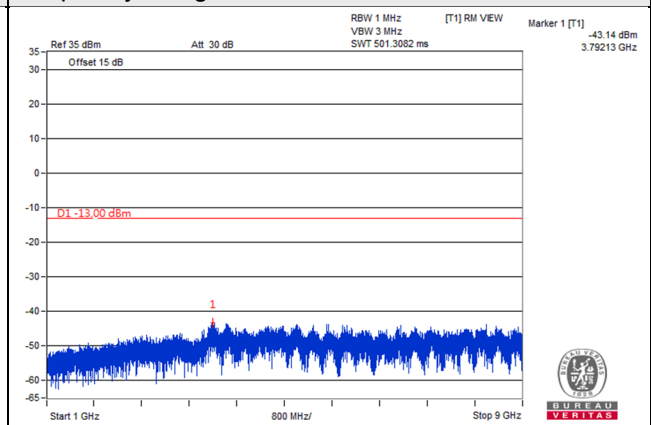

LTE Band 5, Channel Bandwidth 3MHz

Channel 20415 (825.5MHz)

Frequency Range : 9kHz~1GHz

Frequency Range : 1GHz~9GHz

Channel 20525 (836.5MHz)

Frequency Range : 9kHz~1GHz

Frequency Range : 1GHz~9GHz

Channel 20635 (847.5MHz)

Frequency Range : 9kHz~1GHz

Frequency Range : 1GHz~9GHz

*The 9kHz signal over the limit is from Spectrum.

LTE Band 5, Channel Bandwidth 5MHz

Channel 20425 (826.5MHz)

Frequency Range : 9kHz~1GHz

Frequency Range : 1GHz~9GHz