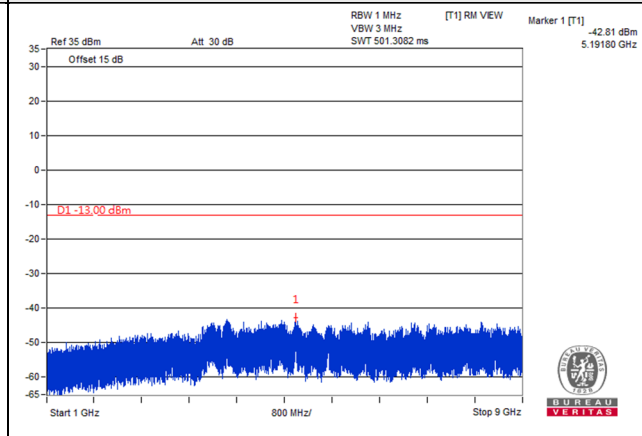

LTE Band 5, Channel Bandwidth 10MHz

Channel 20450 (829.0MHz)

Frequency Range : 9kHz~1GHz

Frequency Range : 1GHz~9GHz

Channel 20525 (836.5MHz)

Frequency Range : 9kHz~1GHz

Frequency Range : 1GHz~9GHz

Channel 20600 (844.0MHz)

Frequency Range : 9kHz~1GHz

Frequency Range : 1GHz~9GHz

*The 9kHz signal over the limit is from Spectrum.

LTE Band 26, Channel Bandwidth 1.4MHz

Channel 26797 (824.7MHz)

Frequency Range : 9kHz~1GHz

Frequency Range : 1GHz~9GHz

Channel 26915 (836.5MHz)

Frequency Range : 9kHz~1GHz

Frequency Range : 1GHz~9GHz

Channel 27033 (848.3MHz)

Frequency Range : 9kHz~1GHz

Frequency Range : 1GHz~9GHz

LTE Band 26, Channel Bandwidth 3MHz

Channel 26805 (825.5MHz)