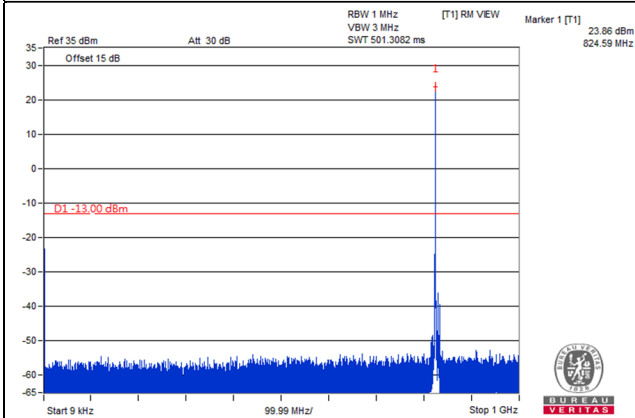

LTE Band 26, Channel Bandwidth 5MHz

Channel 26815 (826.5MHz)

Frequency Range : 9kHz~1GHz

Frequency Range : 1GHz~9GHz

Channel 26915 (836.5MHz)

Frequency Range : 9kHz~1GHz

Frequency Range : 1GHz~9GHz

Channel 27015 (846.5MHz)

Frequency Range : 9kHz~1GHz

Frequency Range : 1GHz~9GHz

*The 9kHz signal over the limit is from Spectrum.

LTE Band 26, Channel Bandwidth 10MHz

Channel 26840 (829MHz)

Frequency Range : 9kHz~1GHz

Frequency Range : 1GHz~9GHz

Channel 26915 (836.5MHz)

Frequency Range : 9kHz~1GHz

Frequency Range : 1GHz~9GHz

Channel 26990 (844MHz)

Frequency Range : 9kHz~1GHz

Frequency Range : 1GHz~9GHz