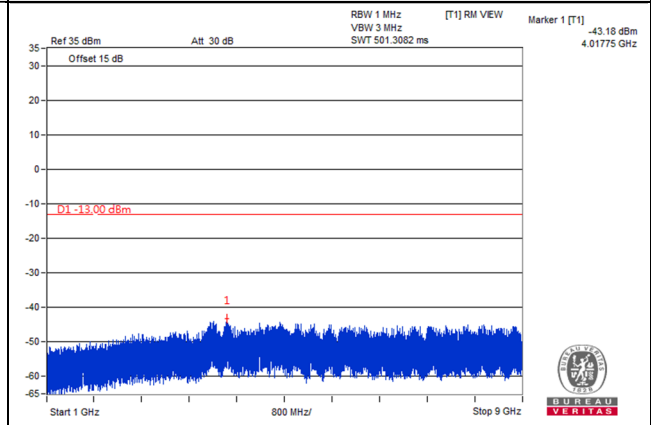

Frequency Range : 9kHz~1GHz

Frequency Range : 1GHz~10GHz

*The 9kHz signal over the limit is from Spectrum.

LTE Band 5, Channel Bandwidth 1.4MHz

Channel 20407 (824.7MHz)

Frequency Range : 9kHz~1GHz

Frequency Range : 1GHz~9GHz

Channel 20525 (836.5MHz)

Frequency Range : 9kHz~1GHz

Frequency Range : 1GHz~9GHz

Channel 20643 (848.3MHz)

Frequency Range : 9kHz~1GHz

Frequency Range : 1GHz~9GHz

*The 9kHz signal over the limit is from Spectrum.

LTE Band 5, Channel Bandwidth 3MHz

Channel 20415 (825.5MHz)

Frequency Range : 9kHz~1GHz

Frequency Range : 1GHz~9GHz

Channel 20525 (836.5MHz)

Frequency Range : 9kHz~1GHz

Frequency Range : 1GHz~9GHz

Channel 20635 (847.5MHz)