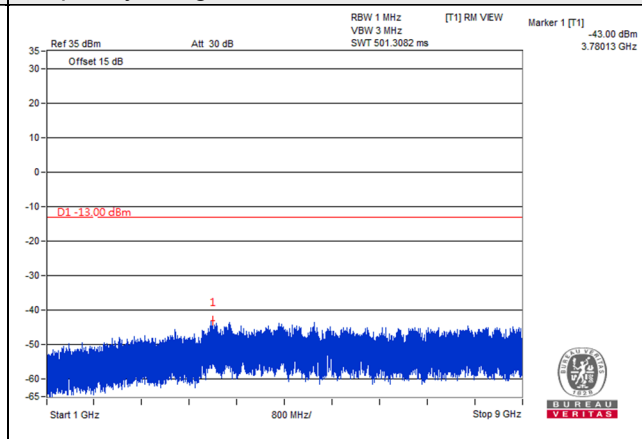

Channel 26915 (836.5MHz)

Frequency Range : 9kHz~1GHz

Frequency Range : 1GHz~9GHz

Channel 27033 (848.3MHz)

Frequency Range : 9kHz~1GHz

Frequency Range : 1GHz~9GHz

LTE Band 26, Channel Bandwidth 3MHz

Channel 26805 (825.5MHz)

Frequency Range : 9kHz~1GHz

Frequency Range : 1GHz~9GHz

Channel 26915 (836.5MHz)

Frequency Range : 9kHz~1GHz

Frequency Range : 1GHz~9GHz

Channel 27025 (847.5MHz)

Frequency Range : 9kHz~1GHz

Frequency Range : 1GHz~9GHz

LTE Band 26, Channel Bandwidth 5MHz

Channel 26815 (826.5MHz)

Frequency Range : 9kHz~1GHz

Frequency Range : 1GHz~9GHz

Channel 26915 (836.5MHz)

Frequency Range : 9kHz~1GHz

Frequency Range : 1GHz~9GHz

Channel 27015 (846.5MHz)