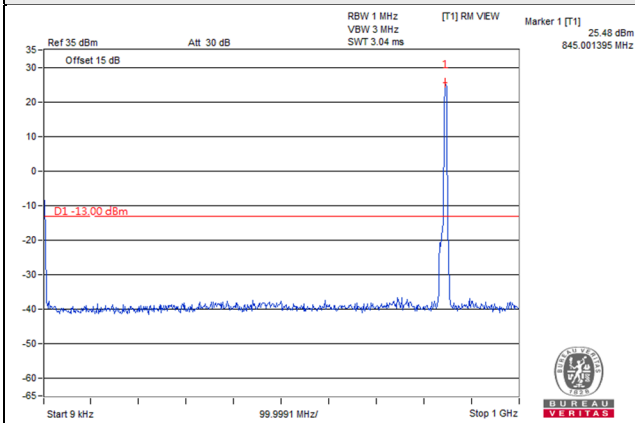

Frequency Range : 9kHz~1GHz

Frequency Range : 1GHz~10GHz

*The 9kHz signal over the limit is from Spectrum.

LTE Band 5, Channel Bandwidth 1.4MHz

Channel 20407 (824.7MHz)

Frequency Range : 9kHz~1GHz

Frequency Range : 1GHz~9GHz