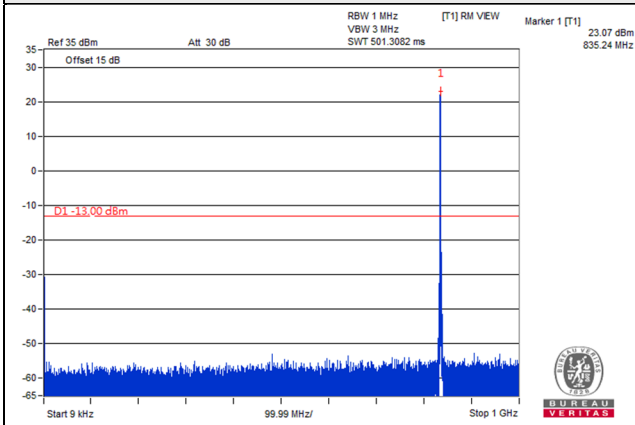

LTE Band 5, Channel Bandwidth 3MHz

Channel 20415 (825.5MHz)

Frequency Range : 9kHz~1GHz

Frequency Range : 1GHz~9GHz

Channel 20525 (836.5MHz)

Frequency Range : 9kHz~1GHz

Frequency Range : 1GHz~9GHz

Channel 20635 (847.5MHz)

Frequency Range : 9kHz~1GHz

Frequency Range : 1GHz~9GHz

*The 9kHz signal over the limit is from Spectrum.

LTE Band 5, Channel Bandwidth 5MHz

Channel 20425 (826.5MHz)

Frequency Range : 9kHz~1GHz

Frequency Range : 1GHz~9GHz