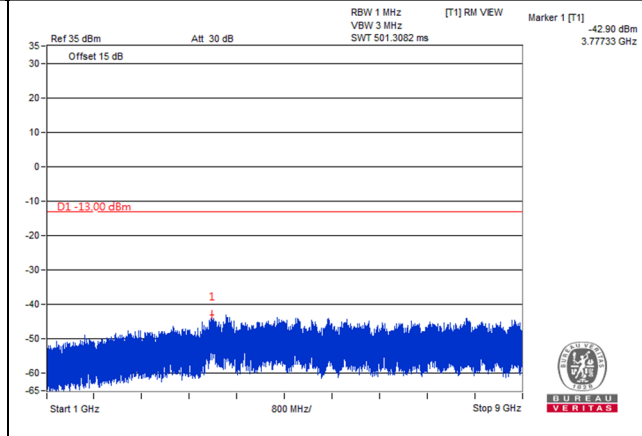

Frequency Range : 1GHz~9GHz