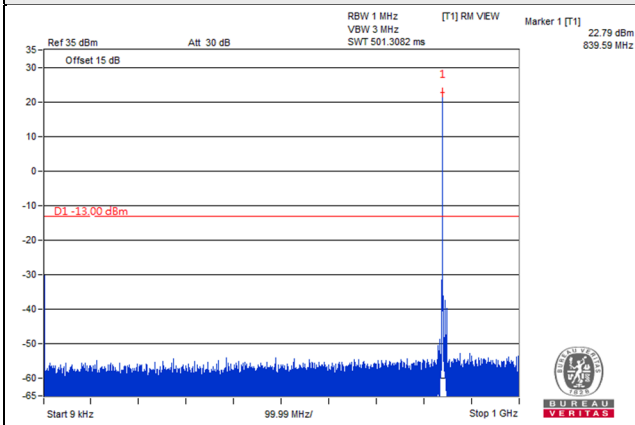

Channel 20525 (836.5MHz)

Frequency Range : 9kHz~1GHz

Frequency Range : 1GHz~9GHz

Channel 20625 (846.5MHz)

Frequency Range : 9kHz~1GHz

Frequency Range : 1GHz~9GHz

*The 9kHz signal over the limit is from Spectrum.

LTE Band 5, Channel Bandwidth 10MHz

Channel 20450 (829.0MHz)

Frequency Range : 9kHz~1GHz

Frequency Range : 1GHz~9GHz

Channel 20525 (836.5MHz)

Frequency Range : 9kHz~1GHz

Frequency Range : 1GHz~9GHz

Channel 20600 (844.0MHz)

Frequency Range : 9kHz~1GHz

Frequency Range : 1GHz~9GHz

*The 9kHz signal over the limit is from Spectrum.

LTE Band 26, Channel Bandwidth 1.4MHz

Channel 26797 (824.7MHz)

Frequency Range : 9kHz~1GHz

Frequency Range : 1GHz~9GHz