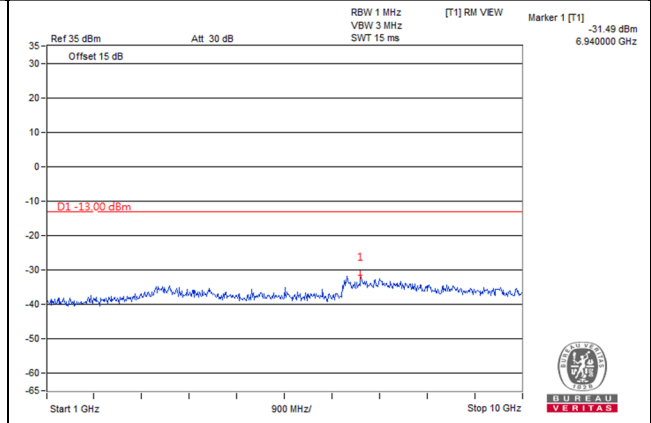

Frequency Range : 1GHz~10GHz