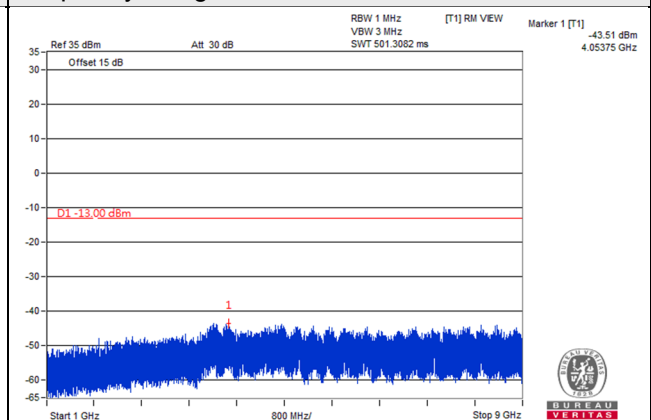

LTE Band 26, Channel Bandwidth 5MHz

Channel 26815 (826.5MHz)

Frequency Range : 9kHz~1GHz

Frequency Range : 1GHz~9GHz

Channel 26915 (836.5MHz)

Frequency Range : 9kHz~1GHz

Frequency Range : 1GHz~9GHz

Channel 27015 (846.5MHz)

Frequency Range : 9kHz~1GHz

Frequency Range : 1GHz~9GHz

*The 9kHz signal over the limit is from Spectrum.

LTE Band 26, Channel Bandwidth 10MHz

Channel 26840 (829MHz)

Frequency Range : 9kHz~1GHz

Frequency Range : 1GHz~9GHz

Channel 26915 (836.5MHz)

Frequency Range : 9kHz~1GHz

Frequency Range : 1GHz~9GHz

Channel 26990 (844MHz)

Frequency Range : 9kHz~1GHz

Frequency Range : 1GHz~9GHz