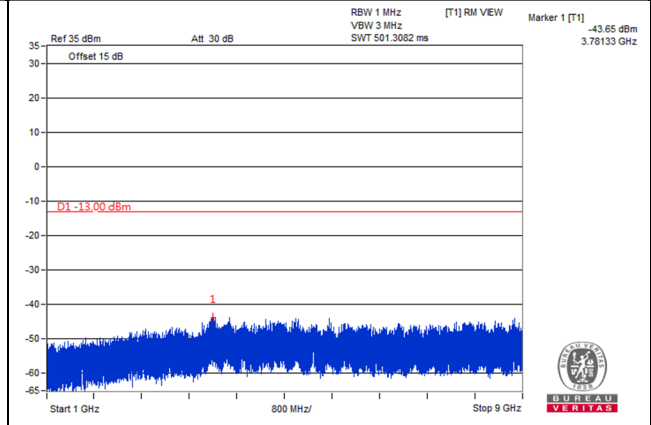

LTE Band 5, Channel Bandwidth 3MHz

Channel 20415 (825.5MHz)

Frequency Range : 9kHz~1GHz

Frequency Range : 1GHz~9GHz

Channel 20525 (836.5MHz)

Frequency Range : 9kHz~1GHz

Frequency Range : 1GHz~9GHz

Channel 20635 (847.5MHz)

Frequency Range : 9kHz~1GHz

Frequency Range : 1GHz~9GHz

*The 9kHz signal over the limit is from Spectrum.

LTE Band 5, Channel Bandwidth 5MHz

Channel 20425 (826.5MHz)

Frequency Range : 9kHz~1GHz

Frequency Range : 1GHz~9GHz

Channel 20525 (836.5MHz)

Frequency Range : 9kHz~1GHz

Frequency Range : 1GHz~9GHz

Channel 20625 (846.5MHz)

Frequency Range : 9kHz~1GHz

Frequency Range : 1GHz~9GHz

*The 9kHz signal over the limit is from Spectrum.

LTE Band 5, Channel Bandwidth 10MHz

Channel 20450 (829.0MHz)

Frequency Range : 9kHz~1GHz

Frequency Range : 1GHz~9GHz

Channel 20525 (836.5MHz)

Frequency Range : 9kHz~1GHz

Frequency Range : 1GHz~9GHz

Channel 20600 (844.0MHz)