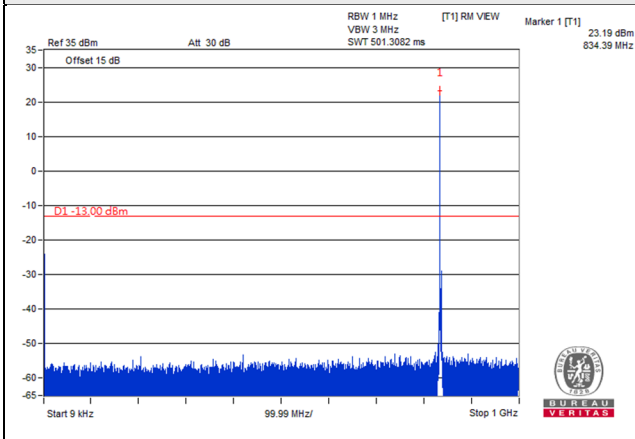

LTE Band 26, Channel Bandwidth 5MHz

Channel 26815 (826.5MHz)

Frequency Range : 9kHz~1GHz

Frequency Range : 1GHz~9GHz

Channel 26915 (836.5MHz)

Frequency Range : 9kHz~1GHz

Frequency Range : 1GHz~9GHz

Channel 27015 (846.5MHz)

Frequency Range : 9kHz~1GHz

Frequency Range : 1GHz~9GHz

*The 9kHz signal over the limit is from Spectrum.

LTE Band 26, Channel Bandwidth 10MHz

Channel 26840 (829MHz)

Frequency Range : 9kHz~1GHz

Frequency Range : 1GHz~9GHz