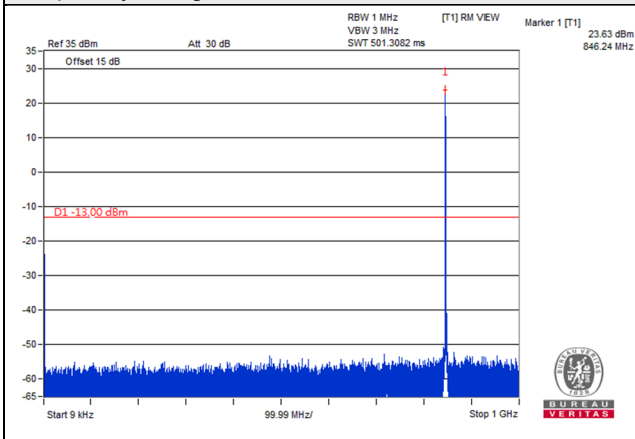

Channel 26915 (836.5MHz)

Frequency Range : 9kHz~1GHz

Frequency Range : 1GHz~9GHz

Channel 27033 (848.3MHz)

Frequency Range : 9kHz~1GHz

Frequency Range : 1GHz~9GHz

LTE Band 26, Channel Bandwidth 3MHz

Channel 26805 (825.5MHz)

Frequency Range : 9kHz~1GHz

Frequency Range : 1GHz~9GHz

Channel 26915 (836.5MHz)

Frequency Range : 9kHz~1GHz

Frequency Range : 1GHz~9GHz

Channel 27025 (847.5MHz)

Frequency Range : 9kHz~1GHz

Frequency Range : 1GHz~9GHz

LTE Band 26, Channel Bandwidth 5MHz

Channel 26815 (826.5MHz)

Frequency Range : 9kHz~1GHz

Frequency Range : 1GHz~9GHz

Channel 26915 (836.5MHz)

Frequency Range : 9kHz~1GHz

Frequency Range : 1GHz~9GHz

Channel 27015 (846.5MHz)