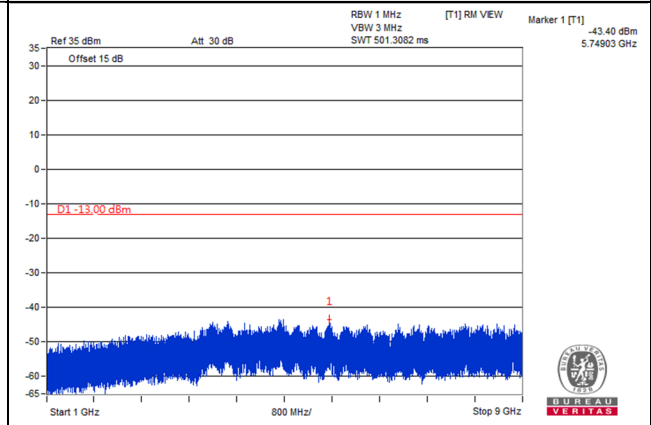

LTE Band 5, Channel Bandwidth 3MHz

Channel 20415 (825.5MHz)

Frequency Range : 9kHz~1GHz

Frequency Range : 1GHz~9GHz

Channel 20525 (836.5MHz)

Frequency Range : 9kHz~1GHz

Frequency Range : 1GHz~9GHz

Channel 20635 (847.5MHz)

Frequency Range : 9kHz~1GHz

Frequency Range : 1GHz~9GHz

*The 9kHz signal over the limit is from Spectrum.

LTE Band 5, Channel Bandwidth 5MHz

Channel 20425 (826.5MHz)

Frequency Range : 9kHz~1GHz

Frequency Range : 1GHz~9GHz

Channel 20525 (836.5MHz)

Frequency Range : 9kHz~1GHz

Frequency Range : 1GHz~9GHz

Channel 20625 (846.5MHz)

Frequency Range : 9kHz~1GHz

Frequency Range : 1GHz~9GHz

*The 9kHz signal over the limit is from Spectrum.

LTE Band 5, Channel Bandwidth 10MHz

Channel 20450 (829.0MHz)

Frequency Range : 9kHz~1GHz

Frequency Range : 1GHz~9GHz

Channel 20525 (836.5MHz)

Frequency Range : 9kHz~1GHz

Frequency Range : 1GHz~9GHz

Channel 20600 (844.0MHz)