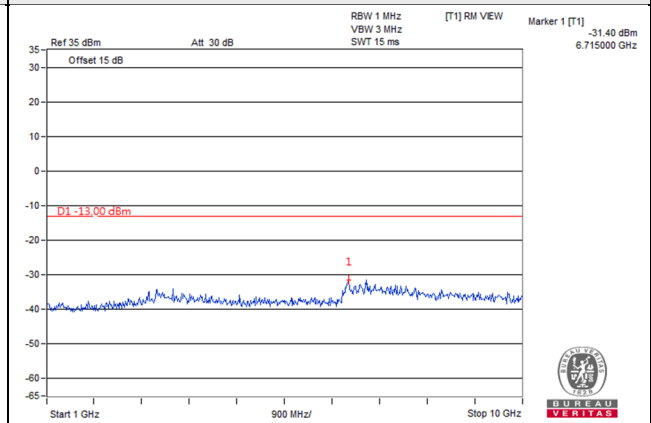

Frequency Range : 9kHz~1GHz

Frequency Range : 1GHz~10GHz

*The 9kHz signal over the limit is from Spectrum.

LTE Band 5, Channel Bandwidth 1.4MHz

Channel 20407 (824.7MHz)

Frequency Range : 9kHz~1GHz

Frequency Range : 1GHz~9GHz