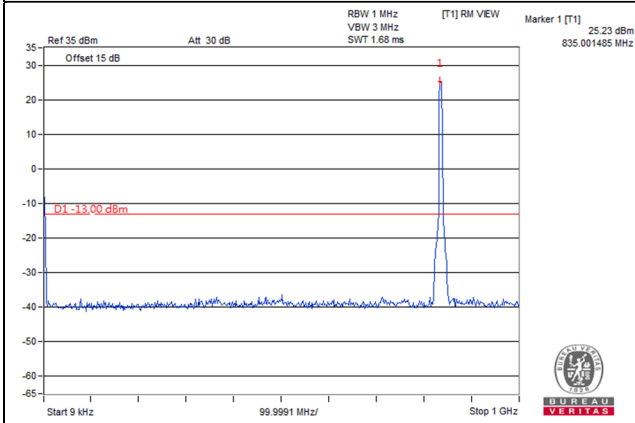

Channel 4182 (836.4MHz)

Frequency Range : 9kHz~1GHz