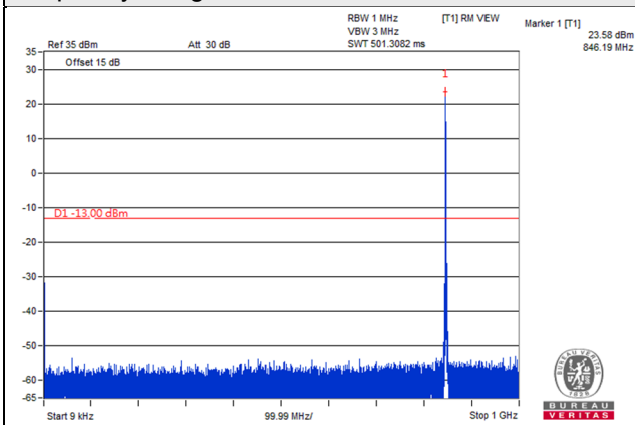

LTE Band 5, Channel Bandwidth 3MHz

Channel 20415 (825.5MHz)

Frequency Range : 9kHz~1GHz

Frequency Range : 1GHz~9GHz

Channel 20525 (836.5MHz)

Frequency Range : 9kHz~1GHz

Frequency Range : 1GHz~9GHz

Channel 20635 (847.5MHz)

Frequency Range : 9kHz~1GHz

Frequency Range : 1GHz~9GHz

*The 9kHz signal over the limit is from Spectrum.

LTE Band 5, Channel Bandwidth 5MHz

Channel 20425 (826.5MHz)

Frequency Range : 9kHz~1GHz

Frequency Range : 1GHz~9GHz

LTE Band 5, Channel Bandwidth 10MHz

Channel 20450 (829.0MHz)

Frequency Range : 9kHz~1GHz

Frequency Range : 1GHz~9GHz

Channel 20525 (836.5MHz)

Frequency Range : 9kHz~1GHz

Frequency Range : 1GHz~9GHz

Channel 20600 (844.0MHz)