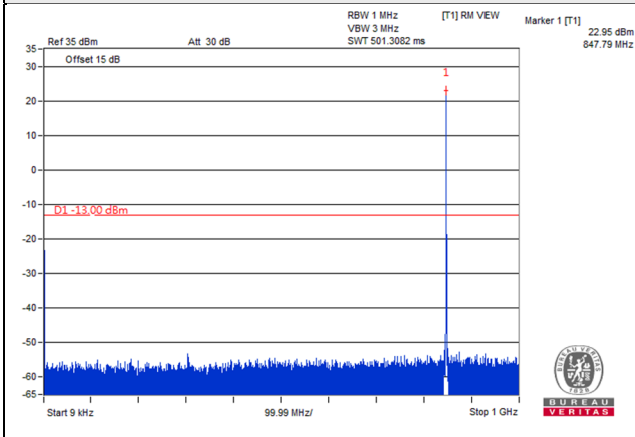

LTE Band 5, Channel Bandwidth 10MHz

Channel 20450 (829.0MHz)

Frequency Range : 9kHz~1GHz

Frequency Range : 1GHz~9GHz

Channel 20525 (836.5MHz)

Frequency Range : 9kHz~1GHz

Frequency Range : 1GHz~9GHz

Channel 20600 (844.0MHz)

Frequency Range : 9kHz~1GHz

Frequency Range : 1GHz~9GHz

*The 9kHz signal over the limit is from Spectrum.

LTE Band 26, Channel Bandwidth 1.4MHz

Channel 26797 (824.7MHz)

Frequency Range : 9kHz~1GHz

Frequency Range : 1GHz~9GHz

Channel 26915 (836.5MHz)

Frequency Range : 9kHz~1GHz

Frequency Range : 1GHz~9GHz

Channel 27033 (848.3MHz)

Frequency Range : 9kHz~1GHz

Frequency Range : 1GHz~9GHz

LTE Band 26, Channel Bandwidth 3MHz

Channel 26805 (825.5MHz)