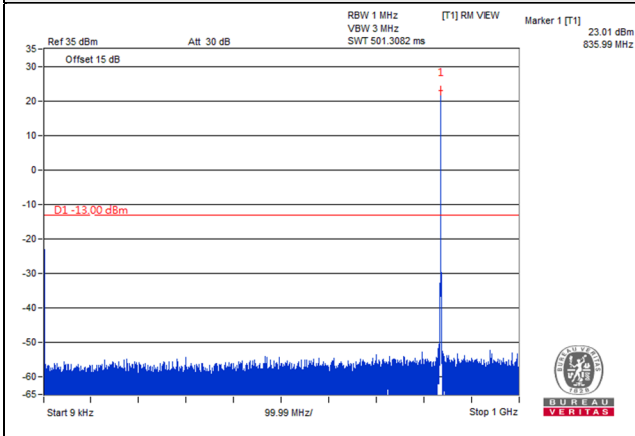

LTE Band 5, Channel Bandwidth 10MHz

Channel 20450 (829.0MHz)

Frequency Range : 9kHz~1GHz

Frequency Range : 1GHz~9GHz

Channel 20525 (836.5MHz)

Frequency Range : 9kHz~1GHz

Frequency Range : 1GHz~9GHz

Channel 20600 (844.0MHz)

Frequency Range : 9kHz~1GHz

Frequency Range : 1GHz~9GHz

*The 9kHz signal over the limit is from Spectrum.

LTE Band 26, Channel Bandwidth 1.4MHz

Channel 26797 (824.7MHz)

Frequency Range : 9kHz~1GHz

Frequency Range : 1GHz~9GHz

Channel 26915 (836.5MHz)

Frequency Range : 9kHz~1GHz

Frequency Range : 1GHz~9GHz

Channel 27033 (848.3MHz)

Frequency Range : 9kHz~1GHz

Frequency Range : 1GHz~9GHz

LTE Band 26, Channel Bandwidth 3MHz

Channel 26805 (825.5MHz)