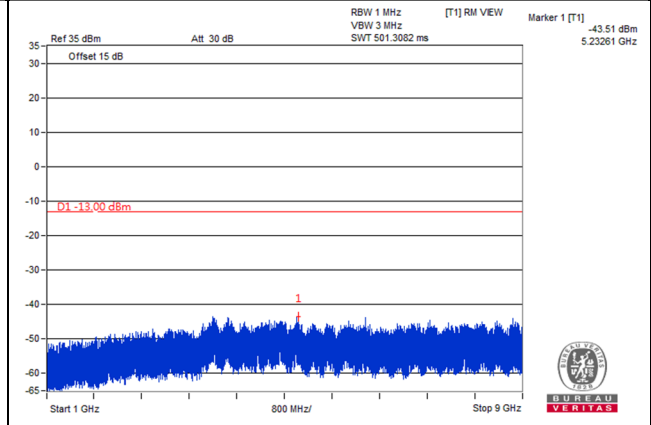

Frequency Range : 9kHz~1GHz

Frequency Range : 1GHz~9GHz

*The 9kHz signal over the limit is from Spectrum.

LTE Band 5, Channel Bandwidth 5MHz

Channel 20425 (826.5MHz)

Frequency Range : 9kHz~1GHz

Frequency Range : 1GHz~9GHz

Channel 20525 (836.5MHz)

Frequency Range : 9kHz~1GHz

Frequency Range : 1GHz~9GHz

Channel 20625 (846.5MHz)

Frequency Range : 9kHz~1GHz

Frequency Range : 1GHz~9GHz

*The 9kHz signal over the limit is from Spectrum.

LTE Band 5, Channel Bandwidth 10MHz

Channel 20450 (829.0MHz)

Frequency Range : 9kHz~1GHz

Frequency Range : 1GHz~9GHz

Channel 20525 (836.5MHz)

Frequency Range : 9kHz~1GHz

Frequency Range : 1GHz~9GHz

Channel 20600 (844.0MHz)

Frequency Range : 9kHz~1GHz

Frequency Range : 1GHz~9GHz

*The 9kHz signal over the limit is from Spectrum.

LTE Band 26, Channel Bandwidth 1.4MHz

Channel 26797 (824.7MHz)

Frequency Range : 9kHz~1GHz

Frequency Range : 1GHz~9GHz