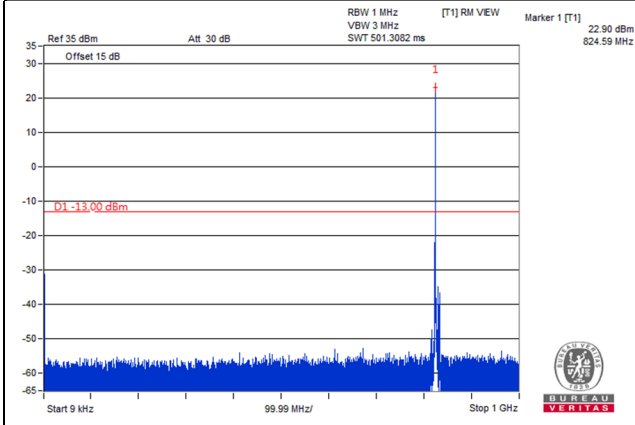

Frequency Range : 9kHz~1GHz

Frequency Range : 1GHz~9GHz

*The 9kHz signal over the limit is from Spectrum.

LTE Band 5, Channel Bandwidth 5MHz

Channel 20425 (826.5MHz)

Frequency Range : 9kHz~1GHz

Frequency Range : 1GHz~9GHz

Channel 20525 (836.5MHz)

Frequency Range : 9kHz~1GHz

Frequency Range : 1GHz~9GHz

Channel 20625 (846.5MHz)

Frequency Range : 9kHz~1GHz

Frequency Range : 1GHz~9GHz

*The 9kHz signal over the limit is from Spectrum.

LTE Band 5, Channel Bandwidth 10MHz

Channel 20450 (829.0MHz)

Frequency Range : 9kHz~1GHz

Frequency Range : 1GHz~9GHz

Channel 20525 (836.5MHz)

Frequency Range : 9kHz~1GHz

Frequency Range : 1GHz~9GHz

Channel 20600 (844.0MHz)