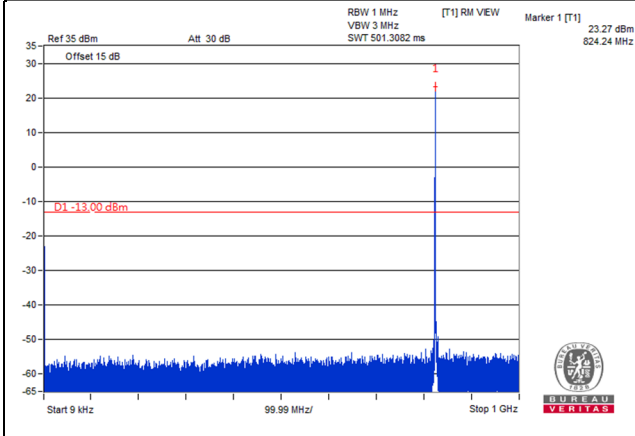

LTE Band 5, Channel Bandwidth 10MHz

Channel 20450 (829.0MHz)

Frequency Range : 9kHz~1GHz

Frequency Range : 1GHz~9GHz

Channel 20525 (836.5MHz)

Frequency Range : 9kHz~1GHz

Frequency Range : 1GHz~9GHz

Channel 20600 (844.0MHz)

Frequency Range : 9kHz~1GHz

Frequency Range : 1GHz~9GHz

*The 9kHz signal over the limit is from Spectrum.

LTE Band 26, Channel Bandwidth 1.4MHz

Channel 26797 (824.7MHz)

Frequency Range : 9kHz~1GHz

Frequency Range : 1GHz~9GHz

Channel 26915 (836.5MHz)

Frequency Range : 9kHz~1GHz

Frequency Range : 1GHz~9GHz

Channel 27033 (848.3MHz)

Frequency Range : 9kHz~1GHz

Frequency Range : 1GHz~9GHz

LTE Band 26, Channel Bandwidth 3MHz

Channel 26805 (825.5MHz)