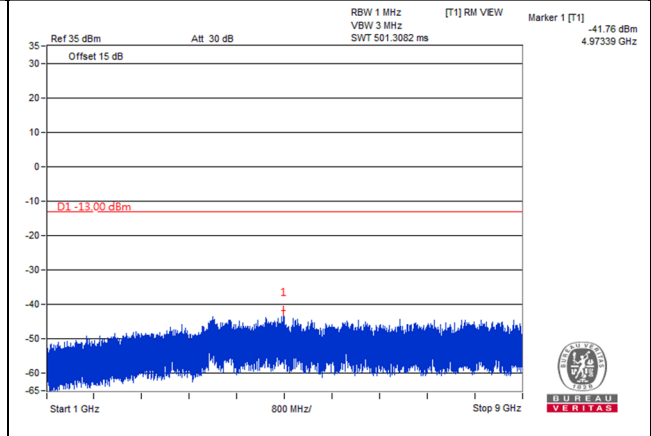

Channel 26915 (836.5MHz)

Frequency Range : 9kHz~1GHz

Frequency Range : 1GHz~9GHz

Channel 27033 (848.3MHz)

Frequency Range : 9kHz~1GHz

Frequency Range : 1GHz~9GHz

LTE Band 26, Channel Bandwidth 3MHz

Channel 26805 (825.5MHz)

Frequency Range : 9kHz~1GHz

Frequency Range : 1GHz~9GHz

Channel 26915 (836.5MHz)

Frequency Range : 9kHz~1GHz

Frequency Range : 1GHz~9GHz

Channel 27025 (847.5MHz)

Frequency Range : 9kHz~1GHz

Frequency Range : 1GHz~9GHz

LTE Band 26, Channel Bandwidth 5MHz

Channel 26815 (826.5MHz)

Frequency Range : 9kHz~1GHz

Frequency Range : 1GHz~9GHz

Channel 26915 (836.5MHz)

Frequency Range : 9kHz~1GHz

Frequency Range : 1GHz~9GHz

Channel 27015 (846.5MHz)

Frequency Range : 9kHz~1GHz

Frequency Range : 1GHz~9GHz

*The 9kHz signal over the limit is from Spectrum.

LTE Band 26, Channel Bandwidth 10MHz

Channel 26840 (829MHz)

Frequency Range : 9kHz~1GHz

Frequency Range : 1GHz~9GHz