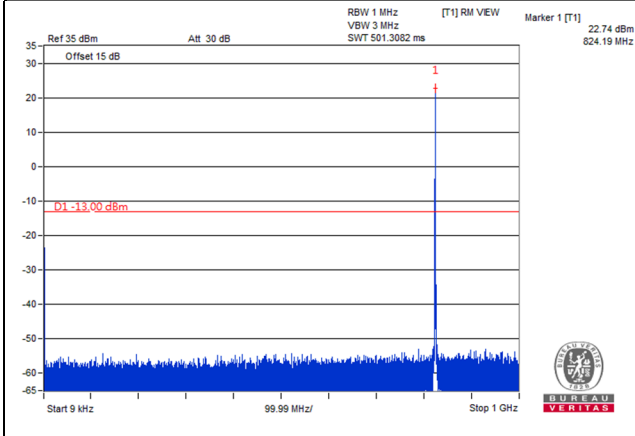

LTE Band 26, Channel Bandwidth 3MHz

Channel 26805 (825.5MHz)

Frequency Range : 9kHz~1GHz