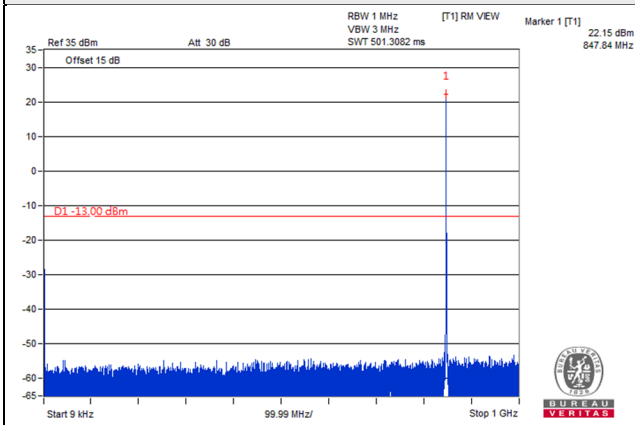

Frequency Range : 9kHz~1GHz

Frequency Range : 1GHz~10GHz

*The 9kHz signal over the limit is from Spectrum.

LTE Band 5, Channel Bandwidth 1.4MHz

Channel 20407 (824.7MHz)

Frequency Range : 9kHz~1GHz

Frequency Range : 1GHz~9GHz

Channel 20525 (836.5MHz)

Frequency Range : 9kHz~1GHz

Frequency Range : 1GHz~9GHz

Channel 20643 (848.3MHz)

Frequency Range : 9kHz~1GHz

Frequency Range : 1GHz~9GHz

*The 9kHz signal over the limit is from Spectrum.

LTE Band 5, Channel Bandwidth 3MHz

Channel 20415 (825.5MHz)

Frequency Range : 9kHz~1GHz

Frequency Range : 1GHz~9GHz

Channel 20525 (836.5MHz)

Frequency Range : 9kHz~1GHz

Frequency Range : 1GHz~9GHz

Channel 20635 (847.5MHz)

Frequency Range : 9kHz~1GHz

Frequency Range : 1GHz~9GHz

*The 9kHz signal over the limit is from Spectrum.

LTE Band 5, Channel Bandwidth 5MHz

Channel 20425 (826.5MHz)

Frequency Range : 9kHz~1GHz

Frequency Range : 1GHz~9GHz