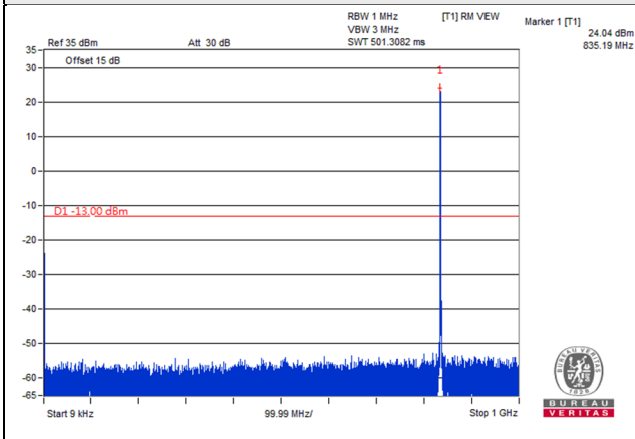

Channel 26915 (836.5MHz)

Frequency Range : 9kHz~1GHz

Frequency Range : 1GHz~9GHz

Channel 27033 (848.3MHz)

Frequency Range : 9kHz~1GHz

Frequency Range : 1GHz~9GHz

LTE Band 26, Channel Bandwidth 3MHz

Channel 26805 (825.5MHz)

Frequency Range : 9kHz~1GHz

Frequency Range : 1GHz~9GHz

Channel 26915 (836.5MHz)

Frequency Range : 9kHz~1GHz

Frequency Range : 1GHz~9GHz

Channel 27025 (847.5MHz)

Frequency Range : 9kHz~1GHz

Frequency Range : 1GHz~9GHz

LTE Band 26, Channel Bandwidth 5MHz

Channel 26815 (826.5MHz)

Frequency Range : 9kHz~1GHz

Frequency Range : 1GHz~9GHz

Channel 26915 (836.5MHz)

Frequency Range : 9kHz~1GHz

Frequency Range : 1GHz~9GHz

Channel 27015 (846.5MHz)

Frequency Range : 9kHz~1GHz

Frequency Range : 1GHz~9GHz

*The 9kHz signal over the limit is from Spectrum.

LTE Band 26, Channel Bandwidth 10MHz

Channel 26840 (829MHz)

Frequency Range : 9kHz~1GHz

Frequency Range : 1GHz~9GHz