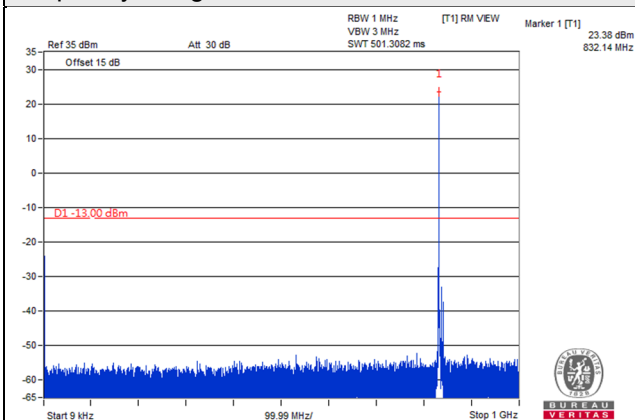

LTE Band 26, Channel Bandwidth 5MHz

Channel 26815 (826.5MHz)

Frequency Range : 9kHz~1GHz

Frequency Range : 1GHz~9GHz

Channel 26915 (836.5MHz)

Frequency Range : 9kHz~1GHz

Frequency Range : 1GHz~9GHz

Channel 27015 (846.5MHz)

Frequency Range : 9kHz~1GHz

Frequency Range : 1GHz~9GHz

*The 9kHz signal over the limit is from Spectrum.

LTE Band 26, Channel Bandwidth 10MHz

Channel 26840 (829MHz)

Frequency Range : 9kHz~1GHz

Frequency Range : 1GHz~9GHz

Channel 26915 (836.5MHz)

Frequency Range : 9kHz~1GHz

Frequency Range : 1GHz~9GHz

Channel 26990 (844MHz)

Frequency Range : 9kHz~1GHz

Frequency Range : 1GHz~9GHz