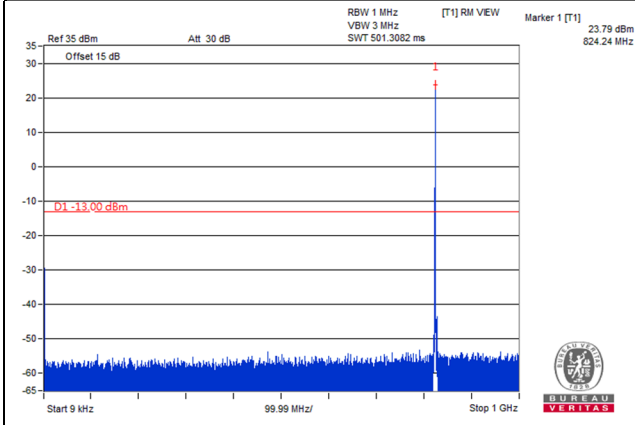

Frequency Range : 9kHz~1GHz

Frequency Range : 1GHz~10GHz

*The 9kHz signal over the limit is from Spectrum.

LTE Band 5, Channel Bandwidth 1.4MHz

Channel 20407 (824.7MHz)

Frequency Range : 9kHz~1GHz

Frequency Range : 1GHz~9GHz

Channel 20525 (836.5MHz)

Frequency Range : 9kHz~1GHz

Frequency Range : 1GHz~9GHz

Channel 20643 (848.3MHz)

Frequency Range : 9kHz~1GHz

Frequency Range : 1GHz~9GHz

*The 9kHz signal over the limit is from Spectrum.

LTE Band 5, Channel Bandwidth 3MHz

Channel 20415 (825.5MHz)

Frequency Range : 9kHz~1GHz

Frequency Range : 1GHz~9GHz

Channel 20525 (836.5MHz)

Frequency Range : 9kHz~1GHz

Frequency Range : 1GHz~9GHz

Channel 20635 (847.5MHz)