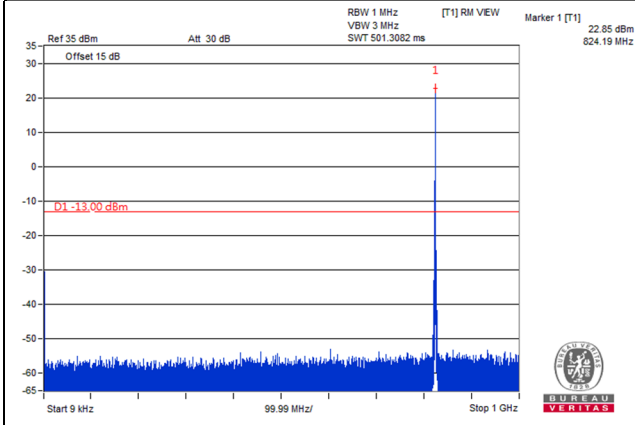

Frequency Range : 9kHz~1GHz

Frequency Range : 1GHz~10GHz

*The 9kHz signal over the limit is from Spectrum.

LTE Band 5, Channel Bandwidth 1.4MHz

Channel 20407 (824.7MHz)

Frequency Range : 9kHz~1GHz

Frequency Range : 1GHz~9GHz

Channel 20525 (836.5MHz)

Frequency Range : 9kHz~1GHz

Frequency Range : 1GHz~9GHz

Channel 20643 (848.3MHz)

Frequency Range : 9kHz~1GHz

Frequency Range : 1GHz~9GHz

*The 9kHz signal over the limit is from Spectrum.

LTE Band 5, Channel Bandwidth 3MHz

Channel 20415 (825.5MHz)

Frequency Range : 9kHz~1GHz

Frequency Range : 1GHz~9GHz

Channel 20525 (836.5MHz)

Frequency Range : 9kHz~1GHz

Frequency Range : 1GHz~9GHz

Channel 20635 (847.5MHz)

Frequency Range : 9kHz~1GHz

Frequency Range : 1GHz~9GHz

*The 9kHz signal over the limit is from Spectrum.

LTE Band 5, Channel Bandwidth 5MHz

Channel 20425 (826.5MHz)

Frequency Range : 9kHz~1GHz

Frequency Range : 1GHz~9GHz