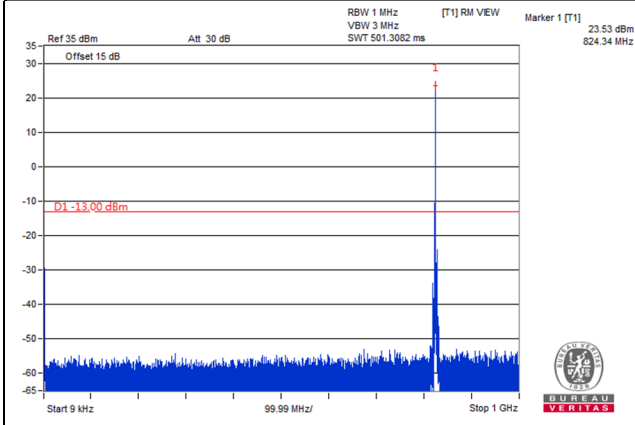

LTE Band 5, Channel Bandwidth 3MHz

Channel 20415 (825.5MHz)

Frequency Range : 9kHz~1GHz

Frequency Range : 1GHz~9GHz

Channel 20525 (836.5MHz)

Frequency Range : 9kHz~1GHz

Frequency Range : 1GHz~9GHz

Channel 20635 (847.5MHz)

Frequency Range : 9kHz~1GHz

Frequency Range : 1GHz~9GHz

*The 9kHz signal over the limit is from Spectrum.

LTE Band 5, Channel Bandwidth 5MHz

Channel 20425 (826.5MHz)

Frequency Range : 9kHz~1GHz

Frequency Range : 1GHz~9GHz

Channel 20525 (836.5MHz)

Frequency Range : 9kHz~1GHz

Frequency Range : 1GHz~9GHz

Channel 20625 (846.5MHz)

Frequency Range : 9kHz~1GHz

Frequency Range : 1GHz~9GHz

*The 9kHz signal over the limit is from Spectrum.

LTE Band 5, Channel Bandwidth 10MHz

Channel 20450 (829.0MHz)

Frequency Range : 9kHz~1GHz

Frequency Range : 1GHz~9GHz

Channel 20525 (836.5MHz)

Frequency Range : 9kHz~1GHz

Frequency Range : 1GHz~9GHz

Channel 20600 (844.0MHz)