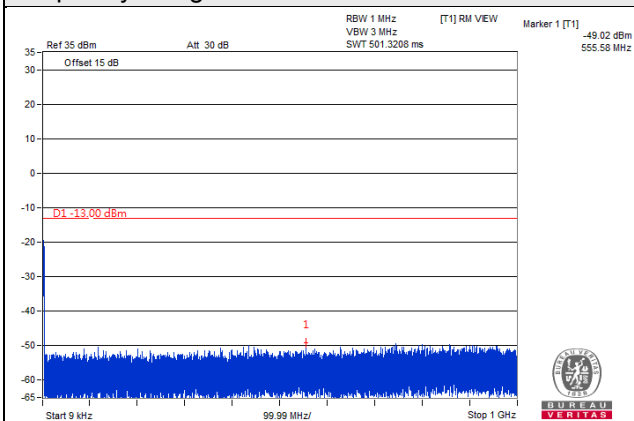

Channel 26090 (1855.0MHz)

Frequency Range : 9kHz~1GHz

Frequency Range : 1GHz~20GHz

Channel 26365 (1882.5MHz)

Frequency Range : 9kHz~1GHz

Frequency Range : 1GHz~20GHz

Channel 26640 (1910.0MHz)

Frequency Range : 9kHz~1GHz