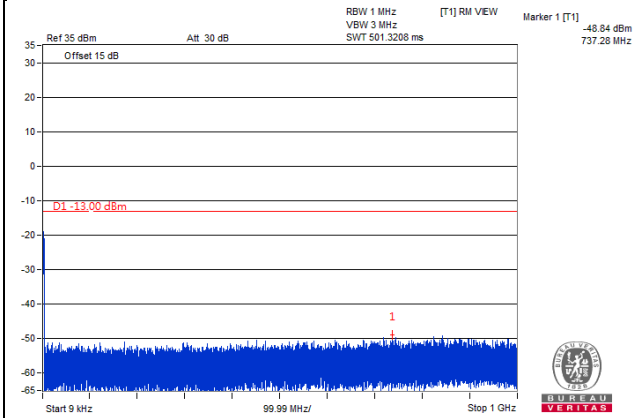

Channel Bandwidth 15MHz

Channel 26115 (1857.5MHz)

Frequency Range : 9kHz~1GHz