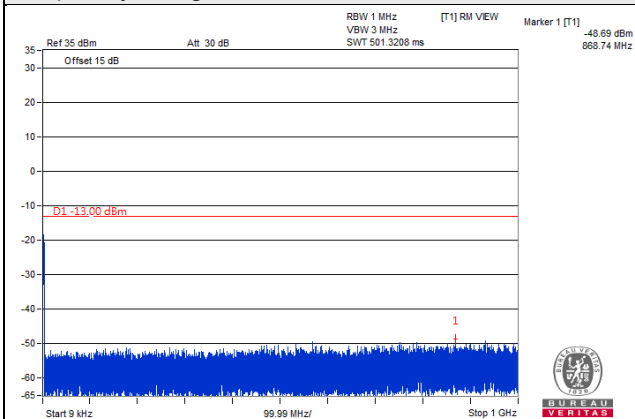

Channel 18900 (1880.00MHz)

Frequency Range : 9kHz~1GHz

Frequency Range : 1GHz~20GHz

Channel 19125 (1902.50MHz)

Frequency Range : 9kHz~1GHz

Frequency Range : 1GHz~20GHz

Channel Bandwidth 20MHz

Channel 18700 (1860.00MHz)