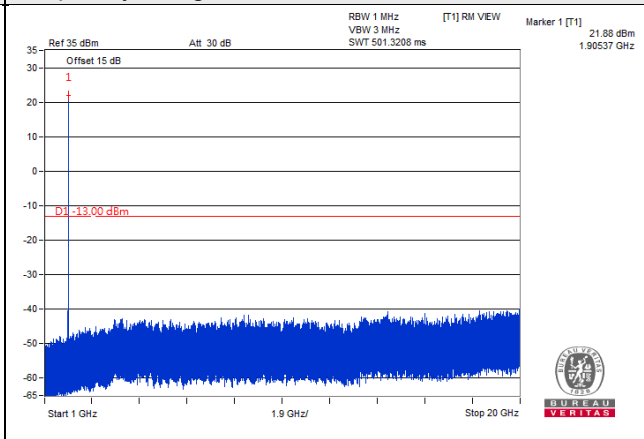

Frequency Range : 1GHz~20GHz