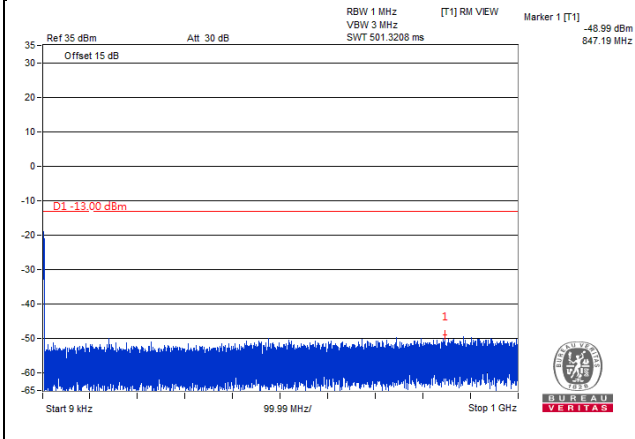

Channel Bandwidth 20MHz

Channel 18700 (1860.00MHz)

Frequency Range : 9kHz~1GHz