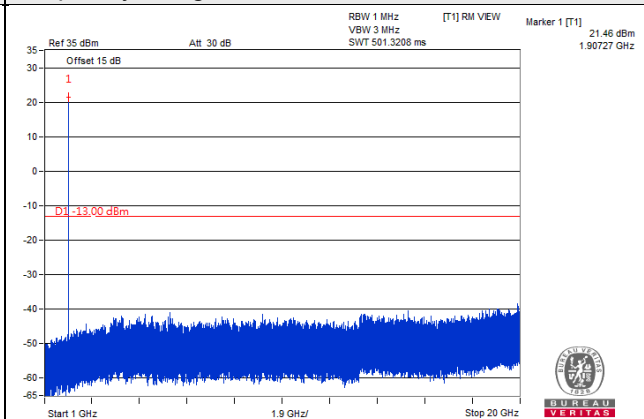

Frequency Range : 1GHz~20GHz

Channel 18900 (1880.00MHz)

Frequency Range : 9kHz~1GHz

Frequency Range : 1GHz~20GHz

Channel 19185 (1908.50MHz)

Frequency Range : 9kHz~1GHz

Frequency Range : 1GHz~20GHz

Channel Bandwidth 5MHz