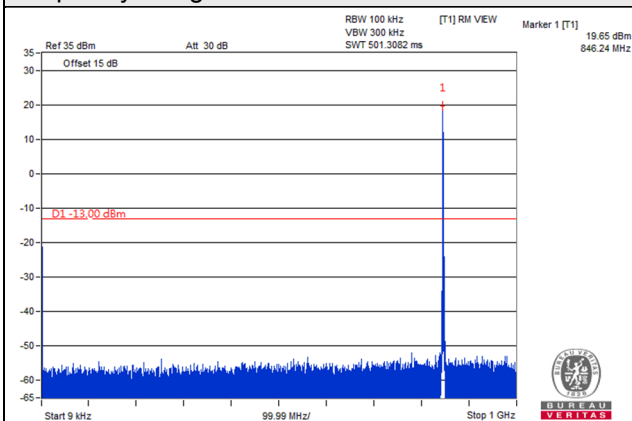

Channel 27025 (847.5MHz)

Frequency Range : 9kHz~1GHz