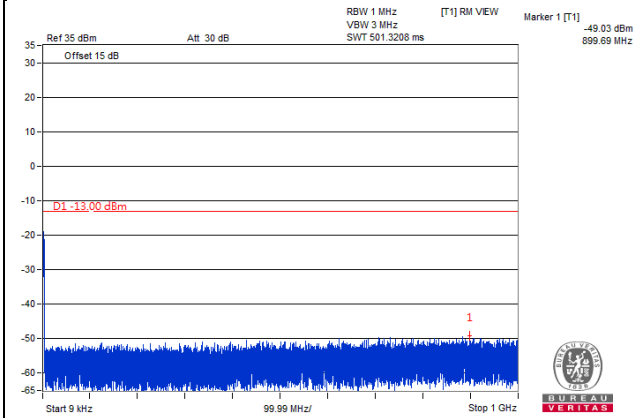

Frequency Range : 18GHz~30GHz

*The 9kHz signal over the limit is from Spectrum.

LTE Band 2

Channel Bandwidth 1.4MHz

Channel 18607 (1850.70MHz)

Frequency Range : 9kHz~1GHz

Frequency Range : 1GHz~20GHz

Channel 18900 (1880.00MHz)

Frequency Range : 9kHz~1GHz

Frequency Range : 1GHz~20GHz

Channel 19193 (1909.30MHz)

Frequency Range : 9kHz~1GHz

Frequency Range : 1GHz~20GHz

Channel Bandwidth 3MHz

Channel 18615 (1851.50MHz)

Frequency Range : 9kHz~1GHz