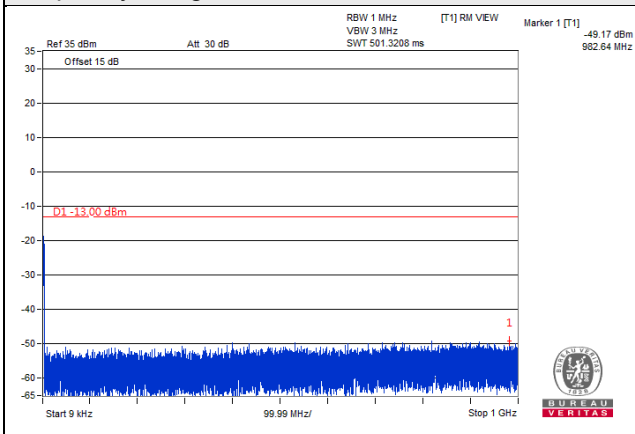

Channel 18900 (1880.00MHz)

Frequency Range : 9kHz~1GHz