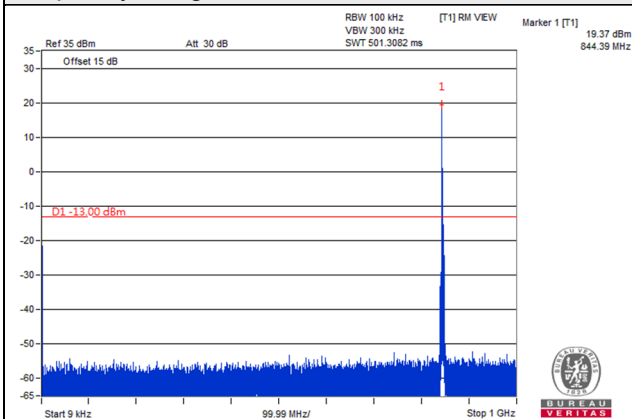

Frequency Range : 9kHz~1GHz

Frequency Range : 1GHz~9GHz

Channel Bandwidth 5MHz

Channel 26815 (826.5MHz)

Frequency Range : 9kHz~1GHz

Frequency Range : 1GHz~9GHz

Channel 26915 (836.5MHz)

Frequency Range : 9kHz~1GHz

Frequency Range : 1GHz~9GHz

Channel 27015 (846.5MHz)

Frequency Range : 9kHz~1GHz

Frequency Range : 1GHz~9GHz

*The 9kHz signal over the limit is from Spectrum.