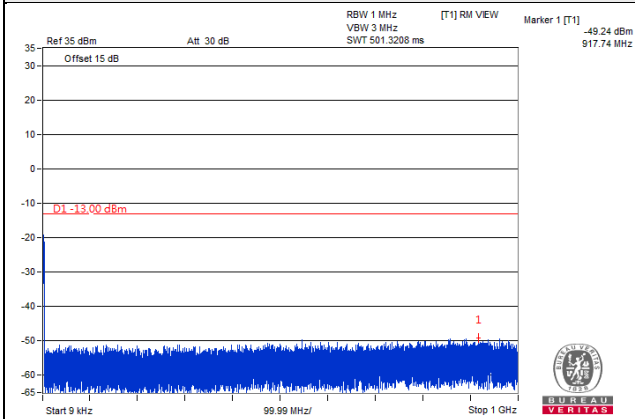

Channel 18900 (1880.00MHz)

Frequency Range : 9kHz~1GHz