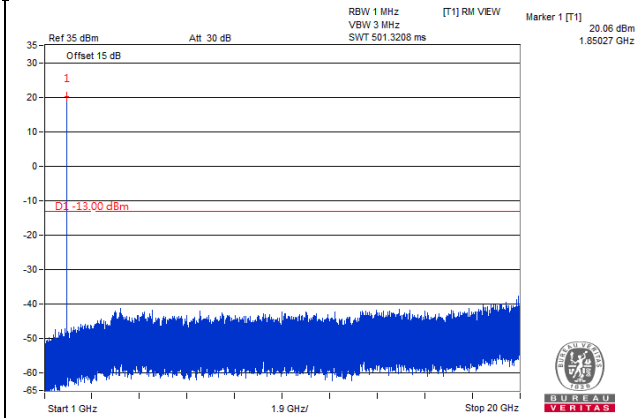

Frequency Range : 1GHz~20GHz