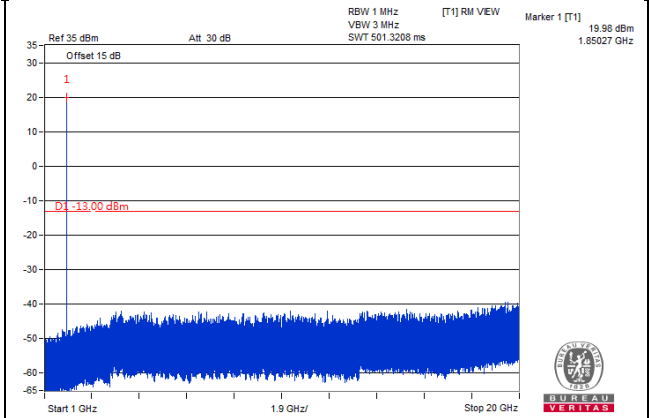

LTE Band 25

Channel Bandwidth 1.4MHz

Channel 26047 (1850.7MHz)

Frequency Range : 9kHz~1GHz

Frequency Range : 1GHz~20GHz

Channel 26365 (1882.5MHz)

Frequency Range : 9kHz~1GHz

Frequency Range : 1GHz~20GHz

Channel 26683 (1914.3MHz)

Frequency Range : 9kHz~1GHz

Frequency Range : 1GHz~20GHz

Channel Bandwidth 3MHz

Channel 26055 (1851.5MHz)

Frequency Range : 9kHz~1GHz

Frequency Range : 1GHz~20GHz

Channel 26365 (1882.5MHz)