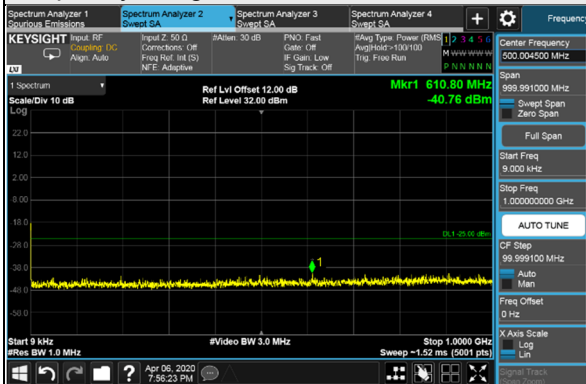

Frequency Range : 1GHz~18GHz

Frequency Range : 18GHz~30GHz

*The 9kHz signal over the limit is from Spectrum.

Channel Bandwidth: 100MHz

Channel 528000 (2640.00MHz)

Frequency Range : 9kHz~1GHz

Frequency Range : 1GHz~18GHz

Frequency Range : 18GHz~30GHz

*The 9kHz signal over the limit is from Spectrum.

LTE Band 2

Channel Bandwidth 1.4MHz

Channel 18607 (1850.70MHz)

Frequency Range : 9kHz~1GHz

Frequency Range : 1GHz~20GHz

Channel 18900 (1880.00MHz)