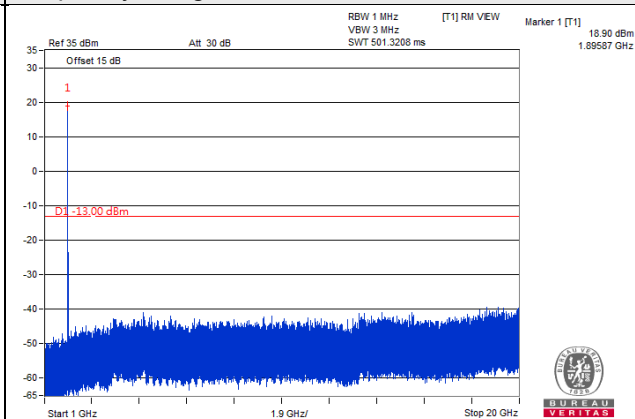

Frequency Range : 9kHz~1GHz

Frequency Range : 1GHz~20GHz

Channel 26590 (1905.0MHz)

Frequency Range : 9kHz~1GHz

Frequency Range : 1GHz~20GHz

LTE Band 26 (Part 22)

Channel Bandwidth 1.4MHz

Channel 26797 (824.7MHz)