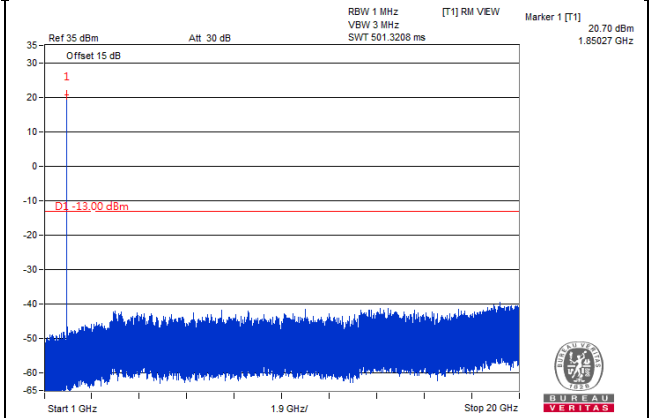

Frequency Range : 1GHz~20GHz