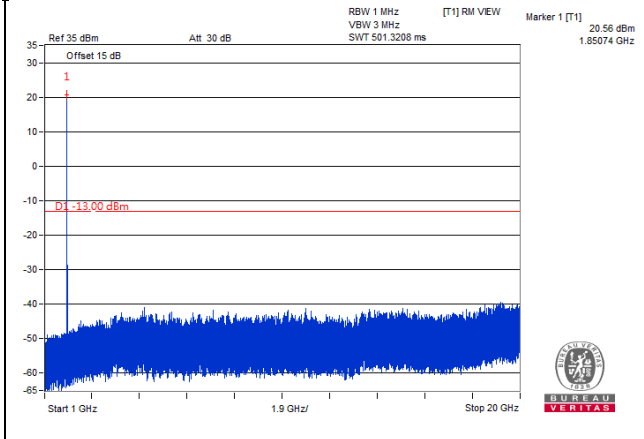

Frequency Range : 1GHz~20GHz