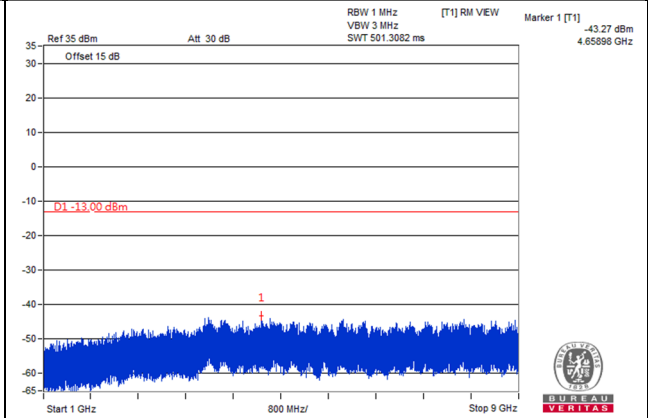

Frequency Range : 1GHz~9GHz