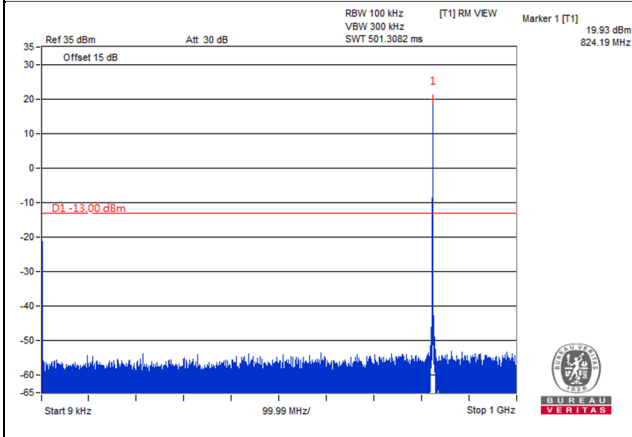

LTE Band 26 (Part 22)

Channel Bandwidth 1.4MHz

Channel 26797 (824.7MHz)

Frequency Range : 9kHz~1GHz