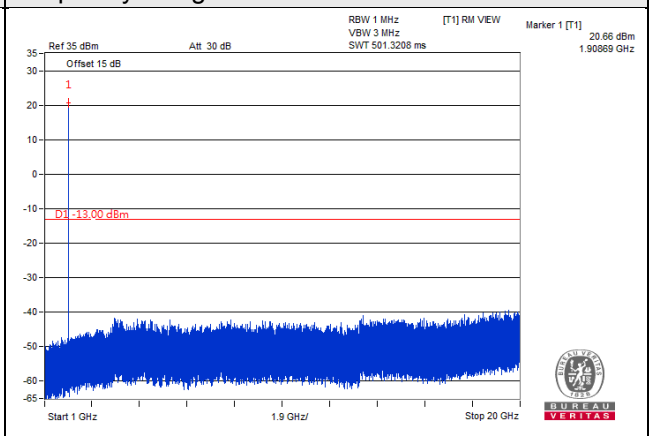

Frequency Range : 1GHz~20GHz