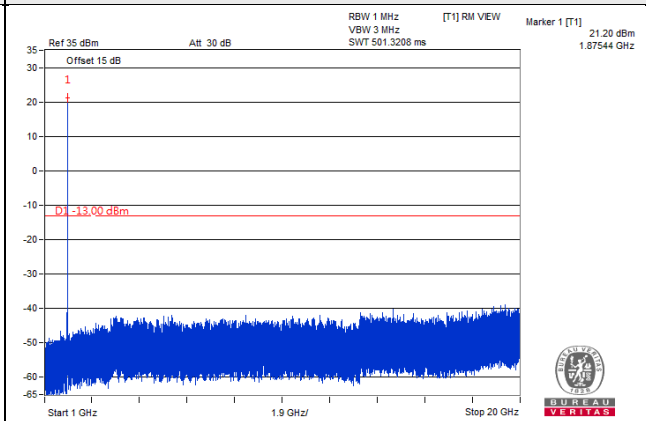

Frequency Range : 1GHz~20GHz