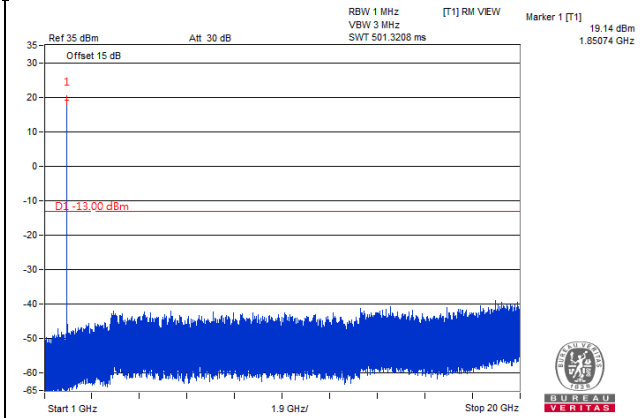

Frequency Range : 1GHz~20GHz

Channel 19150 (1905.00MHz)

Frequency Range : 9kHz~1GHz

Frequency Range : 1GHz~20GHz

Channel Bandwidth 15MHz

Channel 18675 (1857.50MHz)

Frequency Range : 9kHz~1GHz

Frequency Range : 1GHz~20GHz