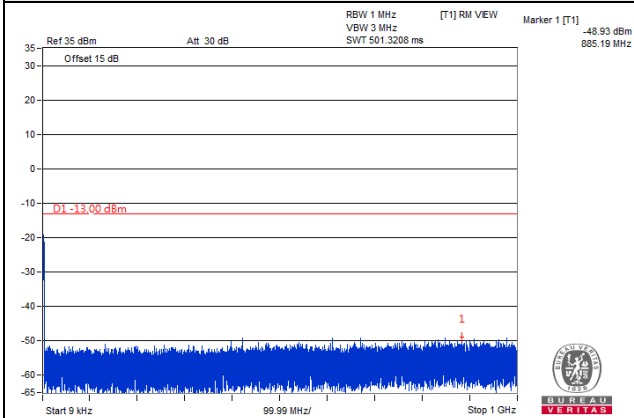

Channel 26365 (1882.5MHz)

Frequency Range : 9kHz~1GHz