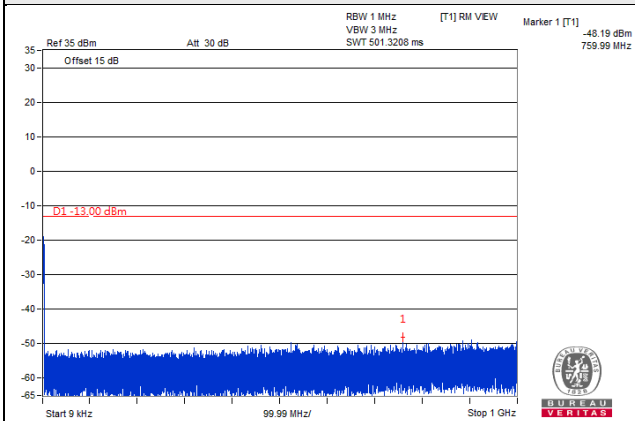

Frequency Range : 1GHz~20GHz

Channel Bandwidth 15MHz

Channel 26115 (1857.5MHz)

Frequency Range : 9kHz~1GHz

Frequency Range : 1GHz~20GHz

Channel 26365 (1882.5MHz)

Frequency Range : 9kHz~1GHz

Frequency Range : 1GHz~20GHz