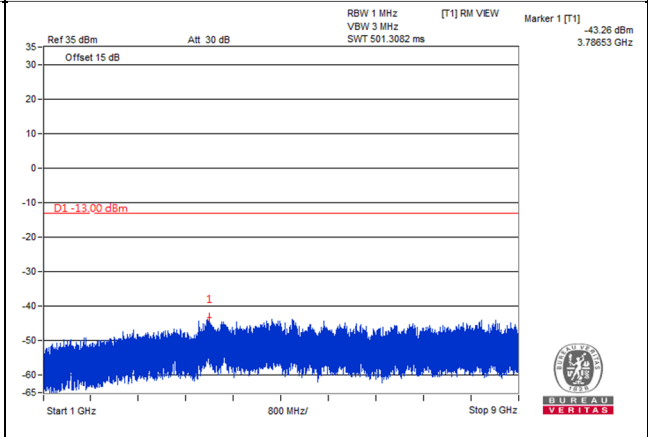

Frequency Range : 1GHz~9GHz