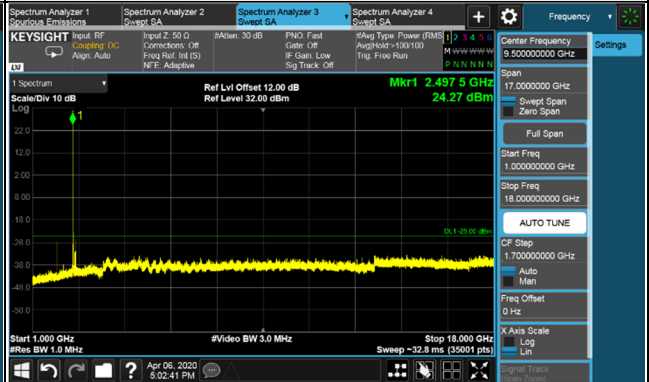

Channel Bandwidth: 100MHz

Channel 509202 (2546.01MHz)

Frequency Range : 9kHz~1GHz

Frequency Range : 1GHz~18GHz

Frequency Range : 18GHz~30GHz

*The 9kHz signal over the limit is from Spectrum.