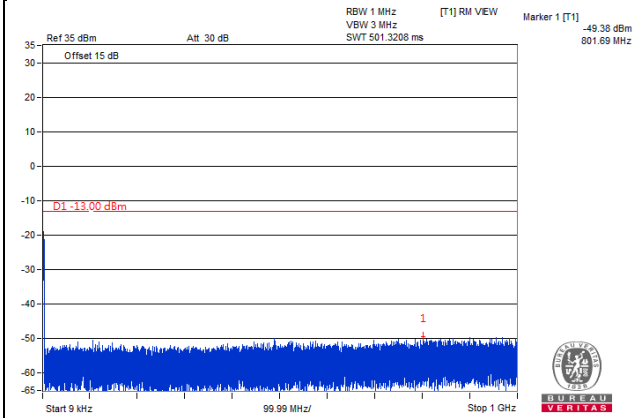

Frequency Range : 9kHz~1GHz

Frequency Range : 1GHz~20GHz

Channel 18900 (1880.00MHz)

Frequency Range : 9kHz~1GHz

Frequency Range : 1GHz~20GHz

Channel 19100 (1900.00MHz)

Frequency Range : 9kHz~1GHz

Frequency Range : 1GHz~20GHz

LTE Band 25

Channel Bandwidth 1.4MHz

Channel 26047 (1850.7MHz)

Frequency Range : 9kHz~1GHz

Frequency Range : 1GHz~20GHz

Channel 26365 (1882.5MHz)

Frequency Range : 9kHz~1GHz

Frequency Range : 1GHz~20GHz