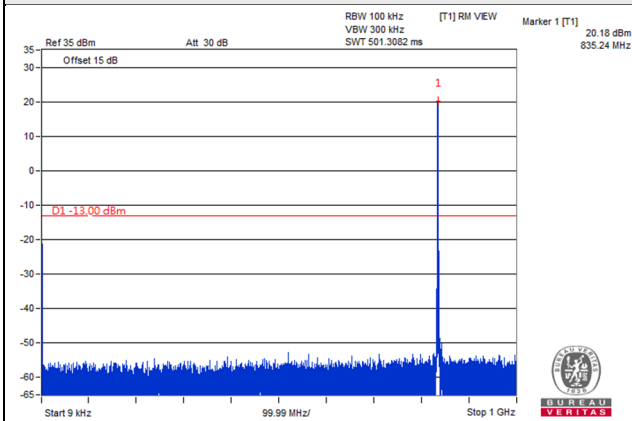

Channel Bandwidth 3MHz

Channel 26805 (825.5MHz)

Frequency Range : 9kHz~1GHz

Frequency Range : 1GHz~9GHz

Channel 26915 (836.5MHz)

Frequency Range : 9kHz~1GHz

Frequency Range : 1GHz~9GHz

Channel 27025 (847.5MHz)