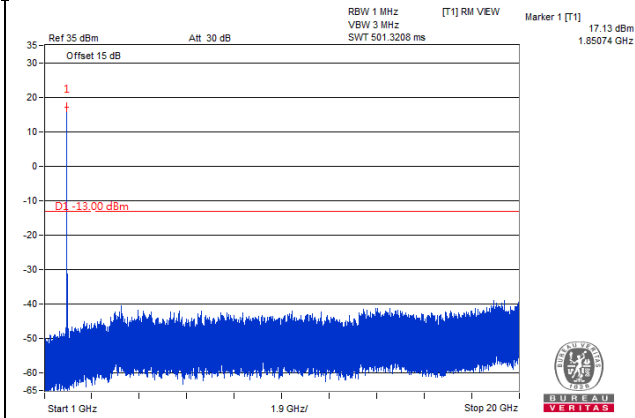

Channel 26615 (1907.5MHz)

Frequency Range : 9kHz~1GHz

Frequency Range : 1GHz~20GHz

Channel Bandwidth 20MHz

Channel 26140 (1860.0MHz)

Frequency Range : 9kHz~1GHz

Frequency Range : 1GHz~20GHz

Channel 26365 (1882.5MHz)

Frequency Range : 9kHz~1GHz

Frequency Range : 1GHz~20GHz

Channel 26590 (1905.0MHz)

Frequency Range : 9kHz~1GHz

Frequency Range : 1GHz~20GHz

LTE Band 26 (Part 22)

Channel Bandwidth 1.4MHz

Channel 26797 (824.7MHz)