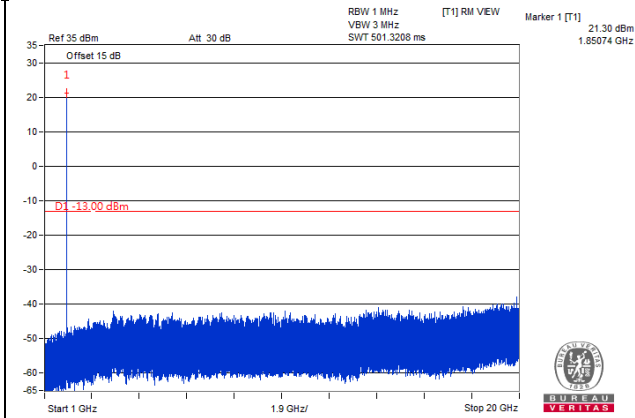

Frequency Range : 1GHz~20GHz

Channel Bandwidth 15MHz

Channel 26115 (1857.5MHz)

Frequency Range : 9kHz~1GHz

Frequency Range : 1GHz~20GHz

Channel 26365 (1882.5MHz)

Frequency Range : 9kHz~1GHz

Frequency Range : 1GHz~20GHz