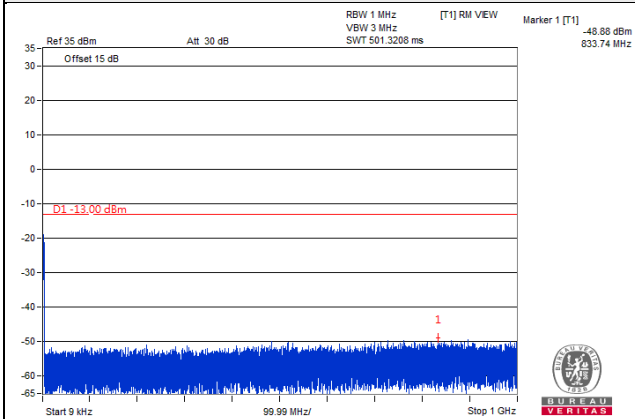

Channel 26615 (1907.5MHz)

Frequency Range : 9kHz~1GHz

Frequency Range : 1GHz~20GHz

Channel Bandwidth 20MHz

Channel 26140 (1860.0MHz)

Frequency Range : 9kHz~1GHz

Frequency Range : 1GHz~20GHz

Channel 26365 (1882.5MHz)

Frequency Range : 9kHz~1GHz

Frequency Range : 1GHz~20GHz

Channel 26590 (1905.0MHz)

Frequency Range : 9kHz~1GHz

Frequency Range : 1GHz~20GHz

LTE Band 26 (Part 22)

Channel Bandwidth 1.4MHz

Channel 26797 (824.7MHz)