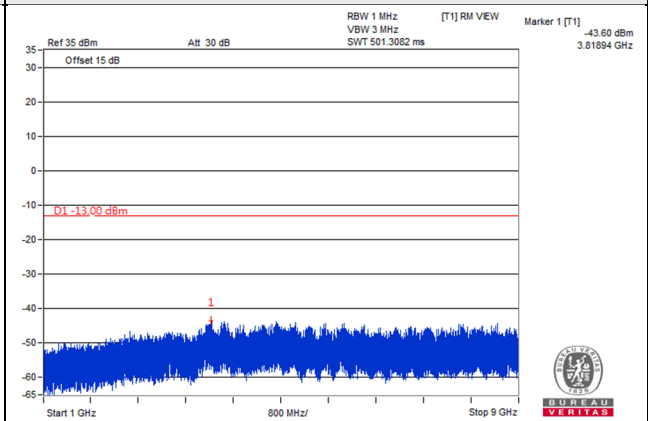

Channel Bandwidth 3MHz

Channel 26805 (825.5MHz)

Frequency Range : 9kHz~1GHz

Frequency Range : 1GHz~9GHz

Channel 26915 (836.5MHz)

Frequency Range : 9kHz~1GHz

Frequency Range : 1GHz~9GHz

Channel 27025 (847.5MHz)

Frequency Range : 1GHz~9GHz

Channel 27015 (846.5MHz)

Frequency Range : 9kHz~1GHz

Frequency Range : 1GHz~9GHz

*The 9kHz signal over the limit is from Spectrum.