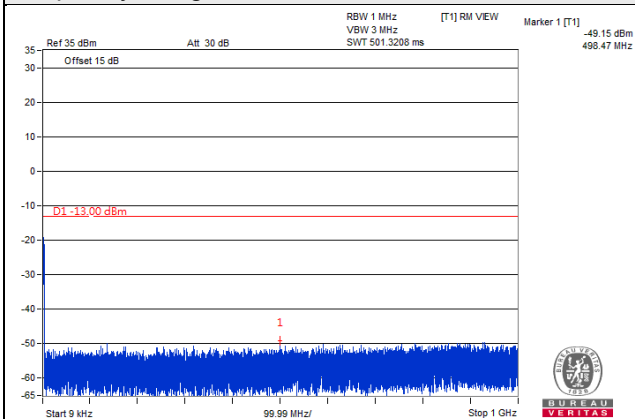

Frequency Range : 1GHz~20GHz

Channel 18900 (1880.00MHz)

Frequency Range : 9kHz~1GHz

Frequency Range : 1GHz~20GHz

Channel 19185 (1908.50MHz)

Frequency Range : 9kHz~1GHz

Frequency Range : 1GHz~20GHz

Channel Bandwidth 5MHz