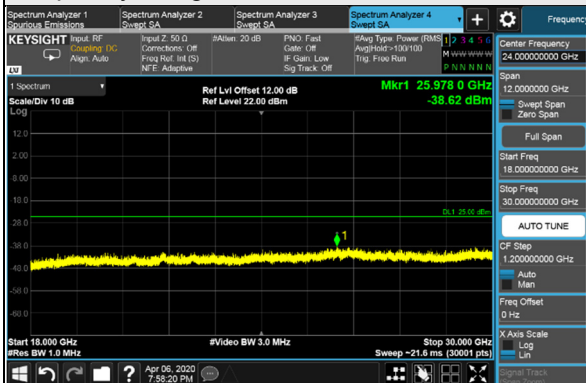

Frequency Range : 1GHz~18GHz

Frequency Range : 18GHz~30GHz

*The 9kHz signal over the limit is from Spectrum.

Channel Bandwidth: 100MHz

Channel 528000 (2640.00MHz)

Frequency Range : 9kHz~1GHz

Frequency Range : 1GHz~18GHz

Frequency Range : 18GHz~30GHz

*The 9kHz signal over the limit is from Spectrum.

LTE Band 2

Channel Bandwidth 1.4MHz

Channel 18607 (1850.70MHz)

Frequency Range : 9kHz~1GHz

Frequency Range : 1GHz~20GHz

Channel 18900 (1880.00MHz)