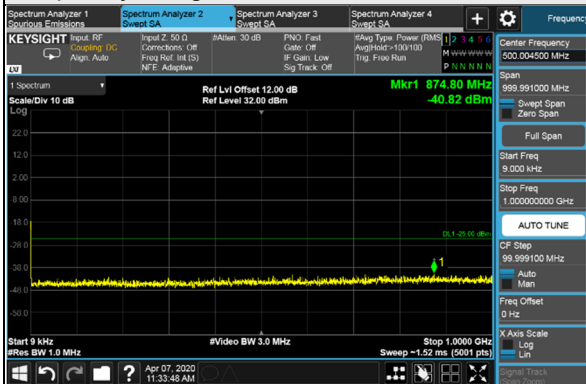

Channel Bandwidth: 90MHz

Channel 518598 (2592.99MHz)

Frequency Range : 9kHz~1GHz

Frequency Range : 1GHz~18GHz

Frequency Range : 18GHz~30GHz

*The 9kHz signal over the limit is from Spectrum.

Channel Bandwidth: 90MHz