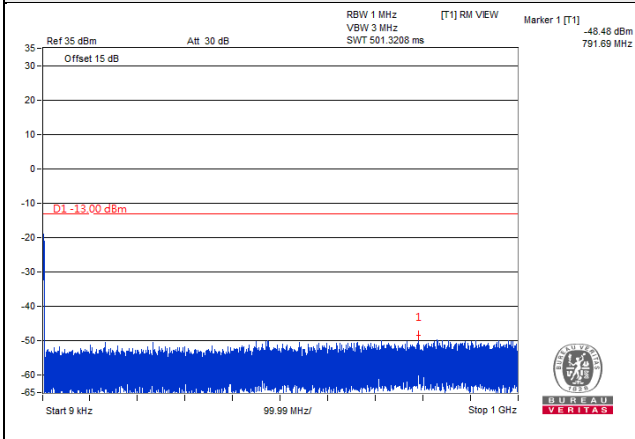

Frequency Range : 9kHz~1GHz

Frequency Range : 1GHz~20GHz

Channel 18900 (1880.00MHz)

Frequency Range : 9kHz~1GHz

Frequency Range : 1GHz~20GHz

Channel 19100 (1900.00MHz)

Frequency Range : 9kHz~1GHz

Frequency Range : 1GHz~20GHz

LTE Band 25

Channel Bandwidth 1.4MHz

Channel 26047 (1850.7MHz)

Frequency Range : 9kHz~1GHz

Frequency Range : 1GHz~20GHz

Channel 26365 (1882.5MHz)

Frequency Range : 9kHz~1GHz

Frequency Range : 1GHz~20GHz