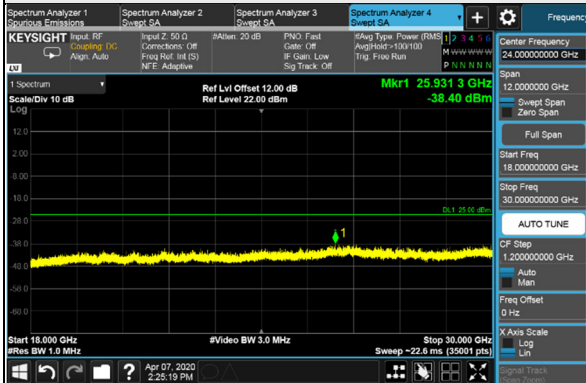

Channel Bandwidth: 90MHz

Channel 518598 (2592.99MHz)

Frequency Range : 9kHz~1GHz

Frequency Range : 1GHz~18GHz

Frequency Range : 18GHz~30GHz

*The 9kHz signal over the limit is from Spectrum.

Channel Bandwidth: 90MHz

Channel 528996 (2644.98MHz)

Frequency Range : 9kHz~1GHz

Frequency Range : 1GHz~18GHz

Frequency Range : 18GHz~30GHz

*The 9kHz signal over the limit is from Spectrum.

Channel Bandwidth: 100MHz

Channel 509202 (2546.01MHz)