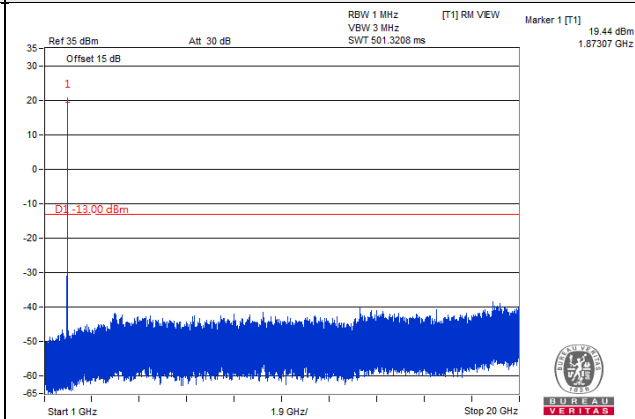

Channel 26615 (1907.5MHz)

Frequency Range : 9kHz~1GHz

Frequency Range : 1GHz~20GHz

Channel Bandwidth 20MHz

Channel 26140 (1860.0MHz)

Frequency Range : 9kHz~1GHz

Frequency Range : 1GHz~20GHz

Channel 26365 (1882.5MHz)

Frequency Range : 9kHz~1GHz

Frequency Range : 1GHz~20GHz

Channel 26590 (1905.0MHz)

Frequency Range : 9kHz~1GHz

Frequency Range : 1GHz~20GHz

LTE Band 26 (Part 22)

Channel Bandwidth 1.4MHz

Channel 26797 (824.7MHz)