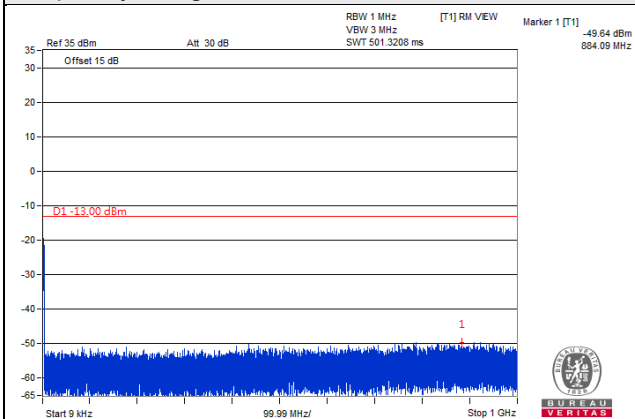

Channel 26615 (1907.5MHz)

Frequency Range : 9kHz~1GHz