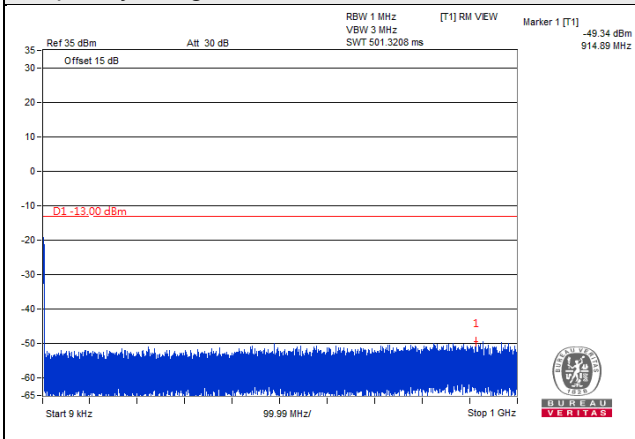

Frequency Range : 1GHz~20GHz

Channel 26365 (1882.5MHz)

Frequency Range : 9kHz~1GHz

Frequency Range : 1GHz~20GHz

Channel 26665 (1912.5MHz)

Frequency Range : 9kHz~1GHz

Frequency Range : 1GHz~20GHz

Channel Bandwidth 10MHz