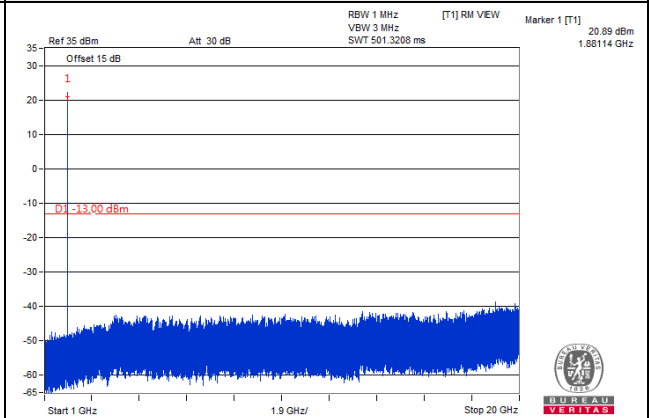

Frequency Range : 1GHz~20GHz