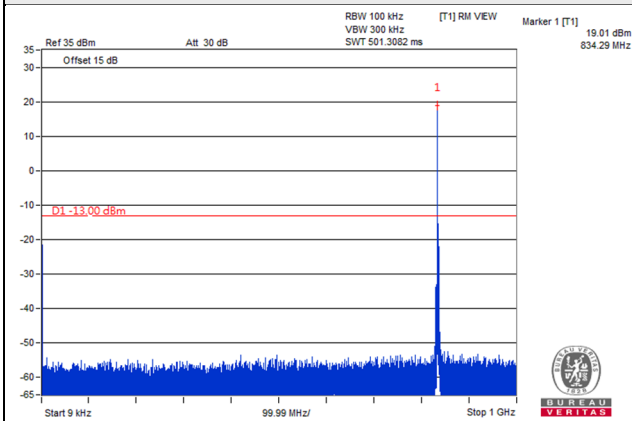

Frequency Range : 9kHz~1GHz

Frequency Range : 1GHz~9GHz

Channel Bandwidth 5MHz

Channel 26815 (826.5MHz)

Frequency Range : 9kHz~1GHz

Frequency Range : 1GHz~9GHz

Channel 26915 (836.5MHz)

Frequency Range : 9kHz~1GHz

Frequency Range : 1GHz~9GHz

Channel 27015 (846.5MHz)

Frequency Range : 9kHz~1GHz

Frequency Range : 1GHz~9GHz

*The 9kHz signal over the limit is from Spectrum.