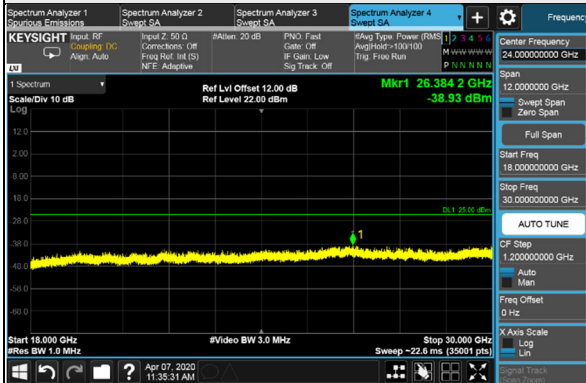

Channel Bandwidth: 90MHz

Channel 518598 (2592.99MHz)

Frequency Range : 9kHz~1GHz

Frequency Range : 1GHz~18GHz

Frequency Range : 18GHz~30GHz

*The 9kHz signal over the limit is from Spectrum.

Channel Bandwidth: 90MHz