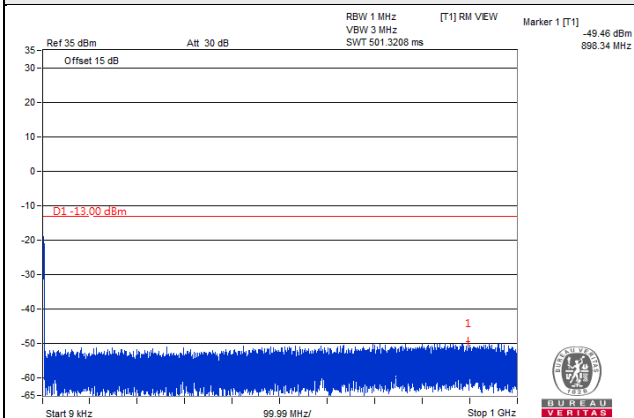

LTE Band 25

Channel Bandwidth 1.4MHz

Channel 26047 (1850.7MHz)

Frequency Range : 9kHz~1GHz

Frequency Range : 1GHz~20GHz

Channel 26365 (1882.5MHz)

Frequency Range : 9kHz~1GHz

Frequency Range : 1GHz~20GHz