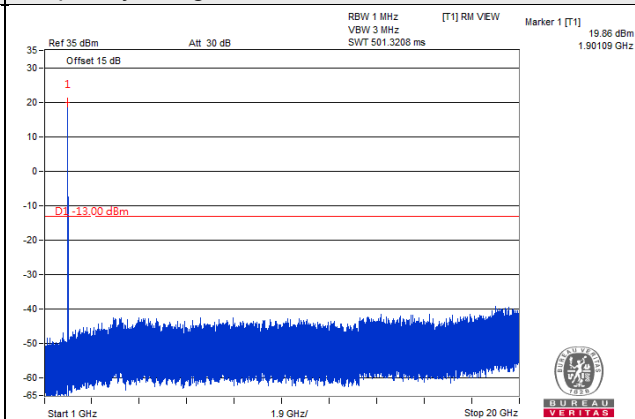

Frequency Range : 1GHz~20GHz