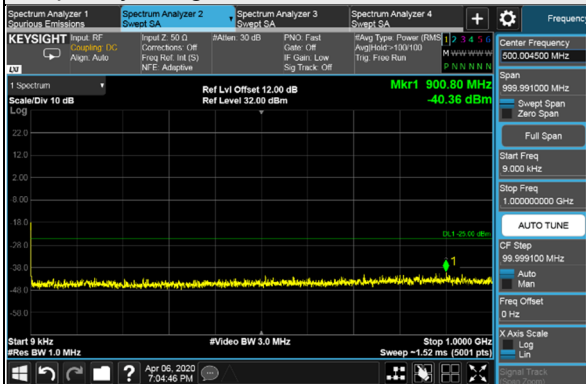

Frequency Range : 9kHz~1GHz

Frequency Range : 1GHz~18GHz

Frequency Range : 18GHz~30GHz

*The 9kHz signal over the limit is from Spectrum.

Channel Bandwidth: 100MHz

Channel 518598 (2592.99MHz)

Frequency Range : 9kHz~1GHz