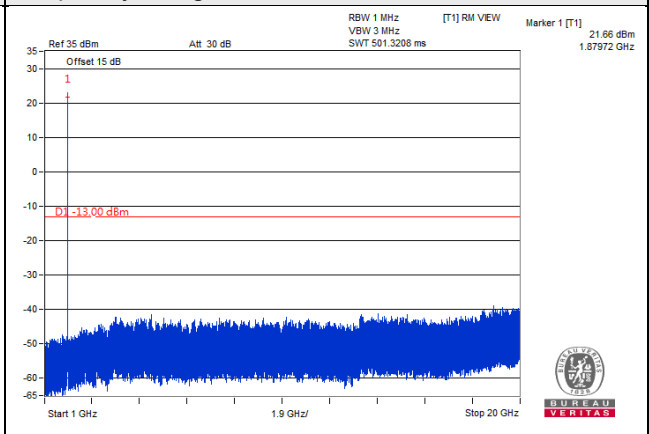

Frequency Range : 1GHz~20GHz