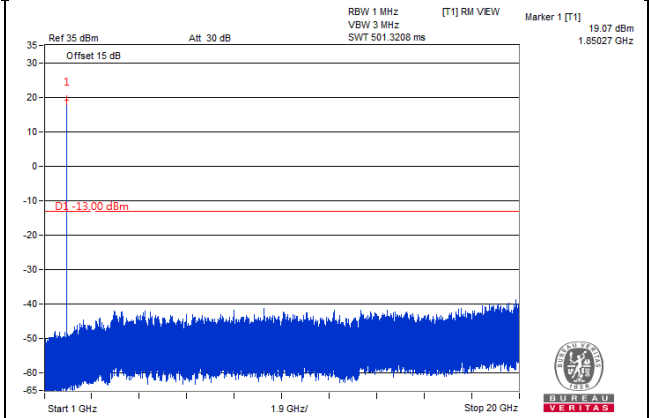

LTE Band 25

Channel Bandwidth 1.4MHz

Channel 26047 (1850.7MHz)

Frequency Range : 9kHz~1GHz

Frequency Range : 1GHz~20GHz

Channel 26365 (1882.5MHz)

Frequency Range : 9kHz~1GHz

Frequency Range : 1GHz~20GHz