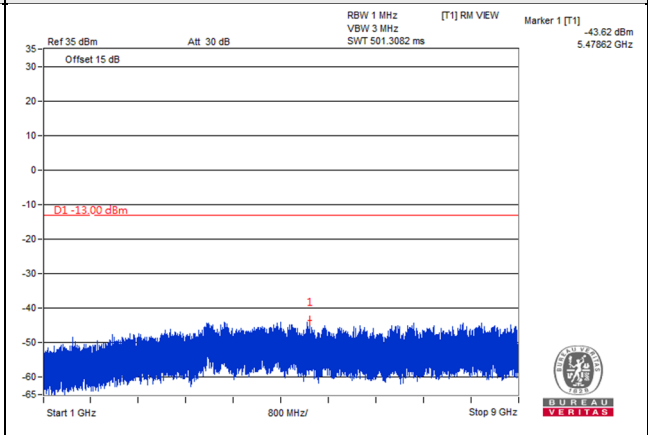

Frequency Range : 9kHz~1GHz

Frequency Range : 1GHz~20GHz

Channel 26590 (1905.0MHz)

Frequency Range : 9kHz~1GHz

Frequency Range : 1GHz~20GHz

LTE Band 26 (Part 22)

Channel Bandwidth 1.4MHz

Channel 26797 (824.7MHz)

Frequency Range : 9kHz~1GHz

Frequency Range : 1GHz~9GHz

Channel 26915 (836.5MHz)

Frequency Range : 9kHz~1GHz

Frequency Range : 1GHz~9GHz

Channel 27033 (848.3MHz)

Frequency Range : 9kHz~1GHz

Frequency Range : 1GHz~9GHz