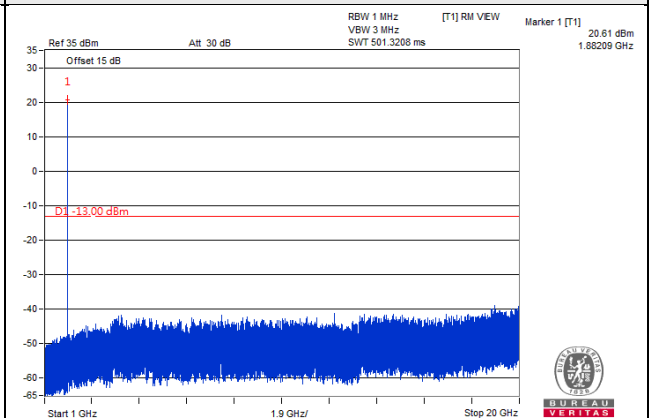

LTE Band 25

Channel Bandwidth 1.4MHz

Channel 26047 (1850.7MHz)

Frequency Range : 9kHz~1GHz

Frequency Range : 1GHz~20GHz

Channel 26365 (1882.5MHz)

Frequency Range : 9kHz~1GHz

Frequency Range : 1GHz~20GHz