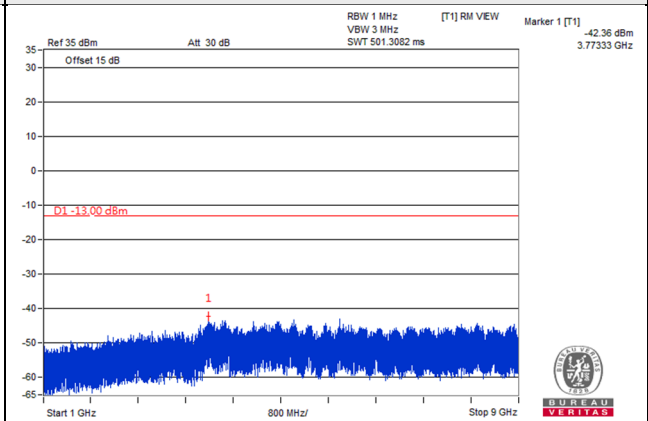

Frequency Range : 9kHz~1GHz

Frequency Range : 1GHz~9GHz

Channel Bandwidth 5MHz

Channel 26815 (826.5MHz)

Frequency Range : 9kHz~1GHz

Frequency Range : 1GHz~9GHz

Channel 26915 (836.5MHz)

Frequency Range : 9kHz~1GHz

Frequency Range : 1GHz~9GHz

Channel 27015 (846.5MHz)

Frequency Range : 9kHz~1GHz

Frequency Range : 1GHz~9GHz

*The 9kHz signal over the limit is from Spectrum.