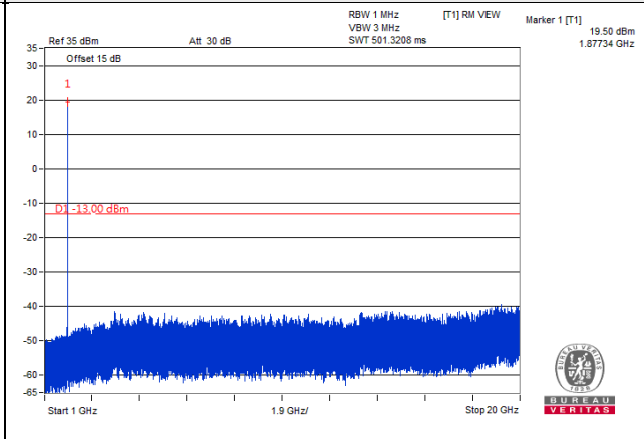

Channel 18625 (1852.50MHz)

Frequency Range : 9kHz~1GHz

Frequency Range : 1GHz~20GHz

Channel 18900 (1880.00MHz)

Frequency Range : 9kHz~1GHz

Frequency Range : 1GHz~20GHz

Channel 19175 (1907.50MHz)

Frequency Range : 9kHz~1GHz