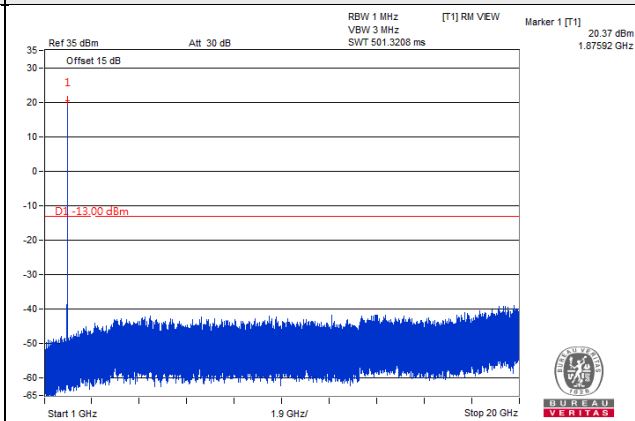

Frequency Range : 1GHz~20GHz

Channel Bandwidth 15MHz

Channel 26115 (1857.5MHz)

Frequency Range : 9kHz~1GHz

Frequency Range : 1GHz~20GHz

Channel 26365 (1882.5MHz)

Frequency Range : 9kHz~1GHz

Frequency Range : 1GHz~20GHz