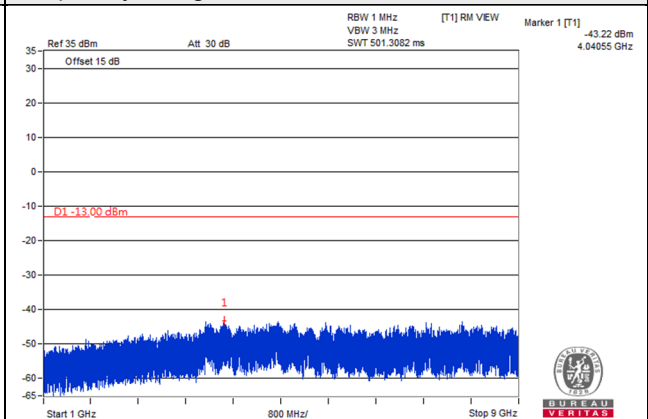

Frequency Range : 1GHz~9GHz

Channel 27015 (846.5MHz)

Frequency Range : 9kHz~1GHz

Frequency Range : 1GHz~9GHz

*The 9kHz signal over the limit is from Spectrum.