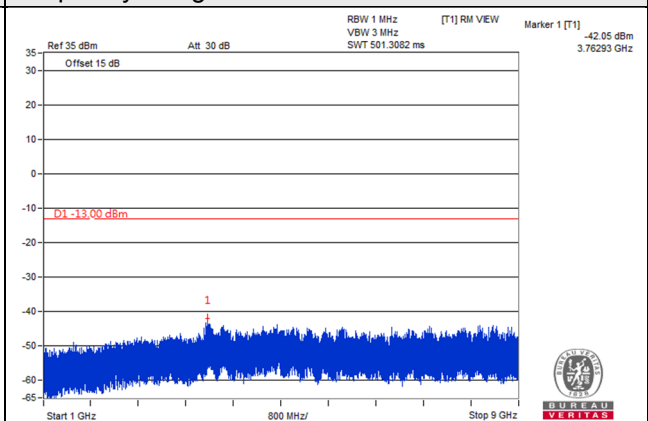

Frequency Range : 1GHz~9GHz