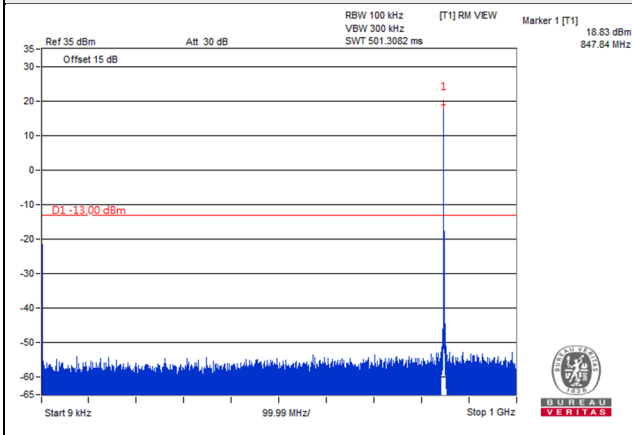

Frequency Range : 9kHz~1GHz

Frequency Range : 1GHz~20GHz

Channel 26590 (1905.0MHz)

Frequency Range : 9kHz~1GHz

Frequency Range : 1GHz~20GHz

LTE Band 26 (Part 22)

Channel Bandwidth 1.4MHz

Channel 26797 (824.7MHz)

Frequency Range : 9kHz~1GHz

Frequency Range : 1GHz~9GHz

Channel 26915 (836.5MHz)

Frequency Range : 9kHz~1GHz

Frequency Range : 1GHz~9GHz

Channel 27033 (848.3MHz)

Frequency Range : 9kHz~1GHz

Frequency Range : 1GHz~9GHz