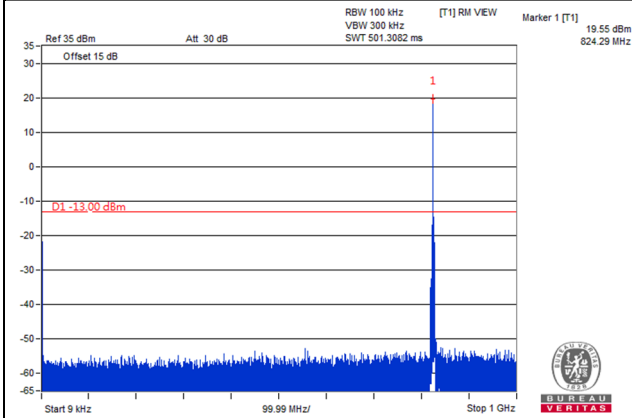

Frequency Range : 9kHz~1GHz

Frequency Range : 1GHz~9GHz

Channel Bandwidth 5MHz

Channel 26815 (826.5MHz)

Frequency Range : 9kHz~1GHz

Frequency Range : 1GHz~9GHz

Channel 26915 (836.5MHz)

Frequency Range : 9kHz~1GHz

Frequency Range : 1GHz~9GHz

Channel 27015 (846.5MHz)

Frequency Range : 9kHz~1GHz

Frequency Range : 1GHz~9GHz

*The 9kHz signal over the limit is from Spectrum.