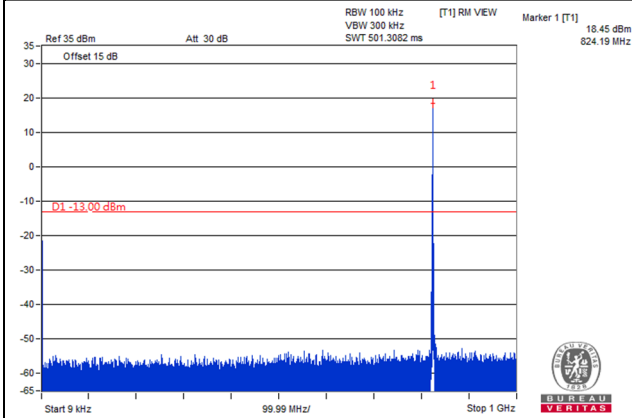

Channel Bandwidth 3MHz

Channel 26805 (825.5MHz)

Frequency Range : 9kHz~1GHz