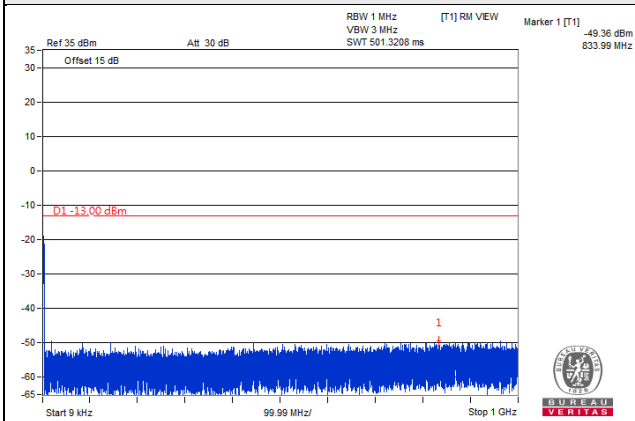

Channel 18900 (1880.00MHz)

Frequency Range : 9kHz~1GHz