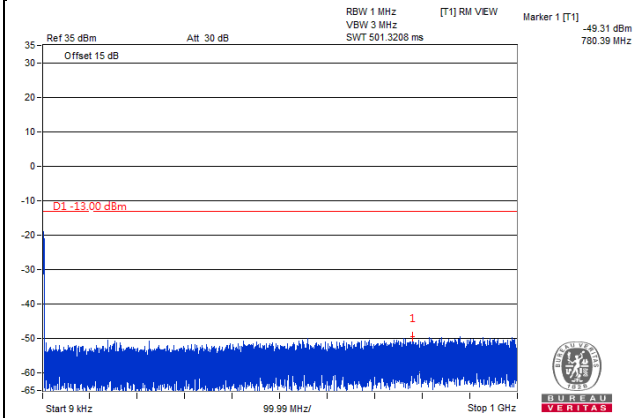

Channel Bandwidth 10MHz

Channel 26090 (1855.0MHz)

Frequency Range : 9kHz~1GHz