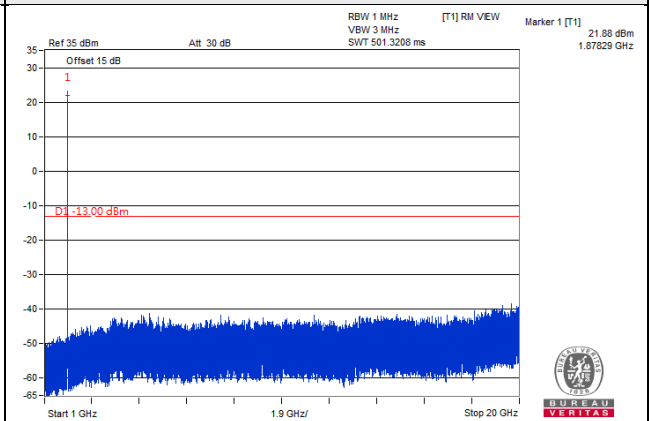

Channel 26090 (1855.0MHz)

Frequency Range : 9kHz~1GHz

Frequency Range : 1GHz~20GHz

Channel 26365 (1882.5MHz)

Frequency Range : 9kHz~1GHz

Frequency Range : 1GHz~20GHz

Channel 26640 (1910.0MHz)

Frequency Range : 9kHz~1GHz