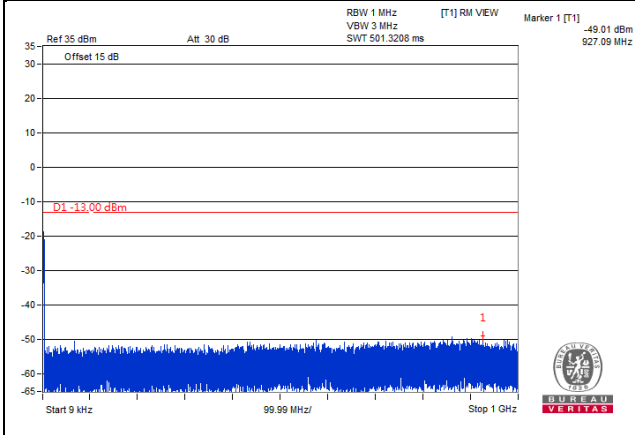

Frequency Range : 18GHz~30GHz

*The 9kHz signal over the limit is from Spectrum.

LTE Band 2

Channel Bandwidth 1.4MHz

Channel 18607 (1850.70MHz)

Frequency Range : 9kHz~1GHz

Frequency Range : 1GHz~20GHz

Channel 18900 (1880.00MHz)