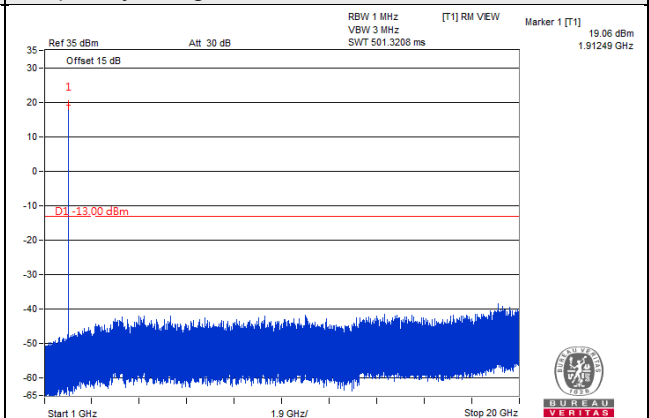

Frequency Range : 9kHz~1GHz

Frequency Range : 1GHz~20GHz

Channel 26675 (1913.5MHz)

Frequency Range : 9kHz~1GHz

Frequency Range : 1GHz~20GHz

Channel Bandwidth 5MHz

Channel 26065 (1852.5MHz)

Frequency Range : 9kHz~1GHz