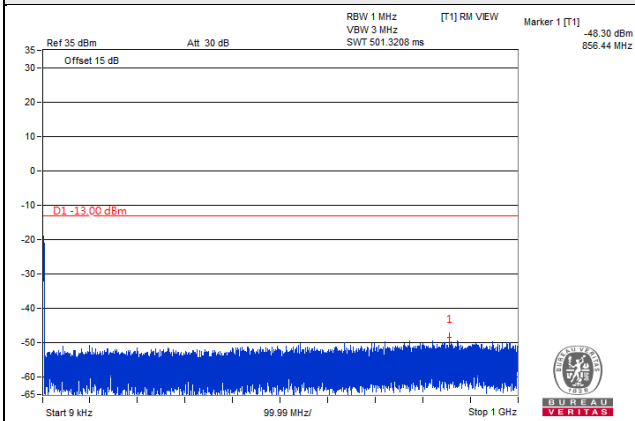

Frequency Range : 1GHz~20GHz

BUREAU
VERITAS

Channel Bandwidth 10MHz

Channel 18650 (1855.00MHz)

Frequency Range : 9kHz~1GHz

Frequency Range : 1GHz~20GHz

Channel 18900 (1880.00MHz)

Frequency Range : 9kHz~1GHz