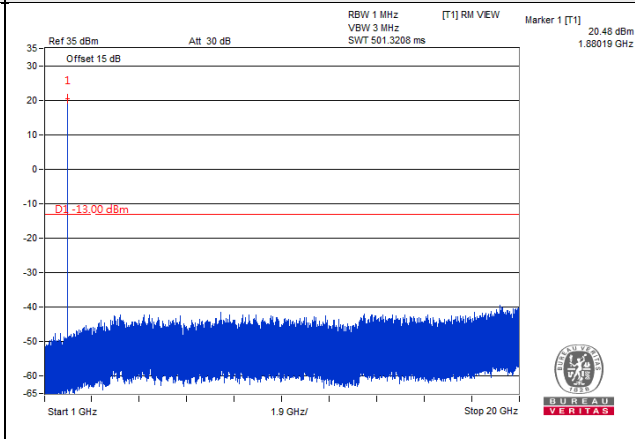

Frequency Range : 1GHz~20GHz

Channel 26365 (1882.5MHz)

Frequency Range : 9kHz~1GHz

Frequency Range : 1GHz~20GHz

Channel 26665 (1912.5MHz)

Frequency Range : 9kHz~1GHz

Frequency Range : 1GHz~20GHz

Channel Bandwidth 10MHz