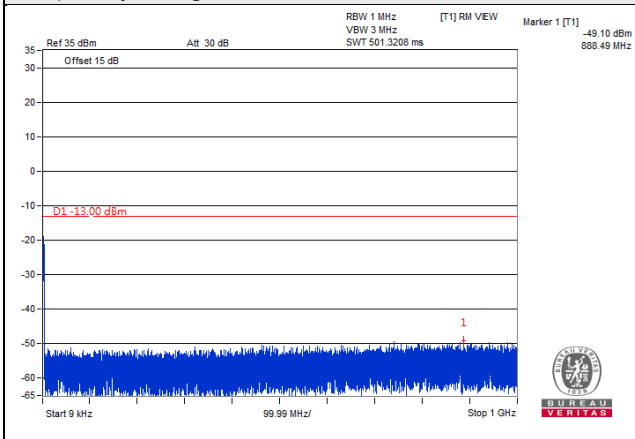

Frequency Range : 9kHz~1GHz

Frequency Range : 1GHz~20GHz

Channel 18900 (1880.00MHz)

Frequency Range : 9kHz~1GHz

Frequency Range : 1GHz~20GHz

Channel 19100 (1900.00MHz)

Frequency Range : 9kHz~1GHz

Frequency Range : 1GHz~20GHz

LTE Band 25

Channel Bandwidth 1.4MHz

Channel 26047 (1850.7MHz)

Frequency Range : 9kHz~1GHz

Frequency Range : 1GHz~20GHz

Channel 26365 (1882.5MHz)

Frequency Range : 9kHz~1GHz

Frequency Range : 1GHz~20GHz