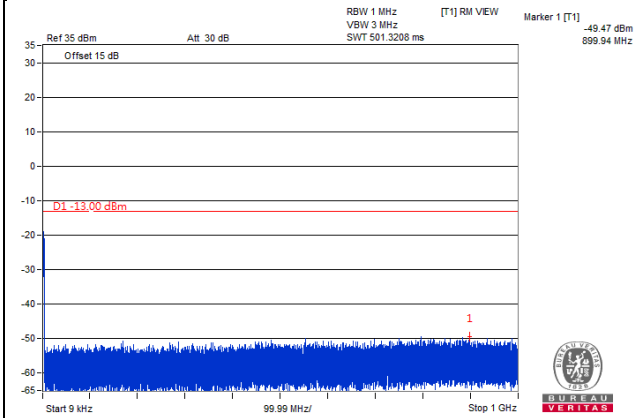

Frequency Range : 1GHz~20GHz

BUREAU
VERITAS

Channel Bandwidth 10MHz

Channel 18650 (1855.00MHz)

Frequency Range : 9kHz~1GHz

Frequency Range : 1GHz~20GHz

Channel 18900 (1880.00MHz)

Frequency Range : 9kHz~1GHz