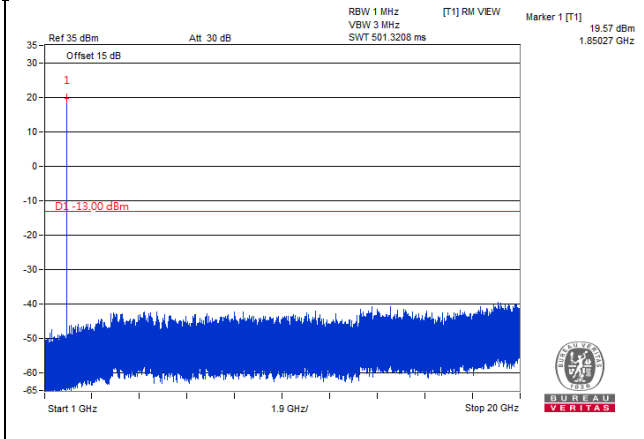

Frequency Range : 1GHz~20GHz