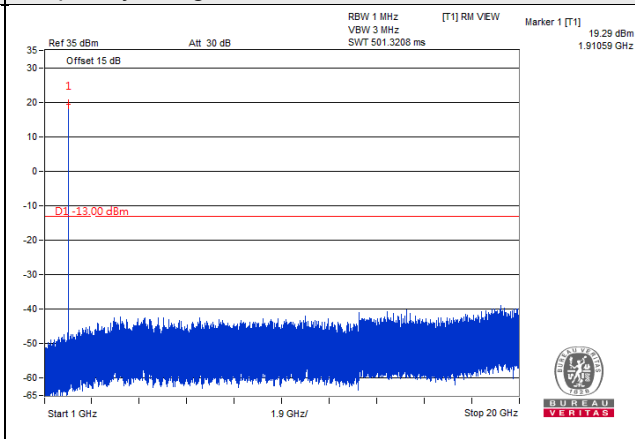

Frequency Range : 1GHz~20GHz

Channel 26365 (1882.5MHz)

Frequency Range : 9kHz~1GHz

Frequency Range : 1GHz~20GHz

Channel 26665 (1912.5MHz)

Frequency Range : 9kHz~1GHz

Frequency Range : 1GHz~20GHz

Channel Bandwidth 10MHz