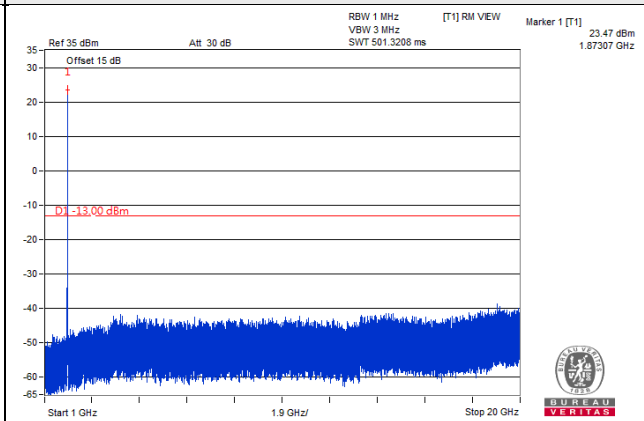

Frequency Range : 1GHz~20GHz