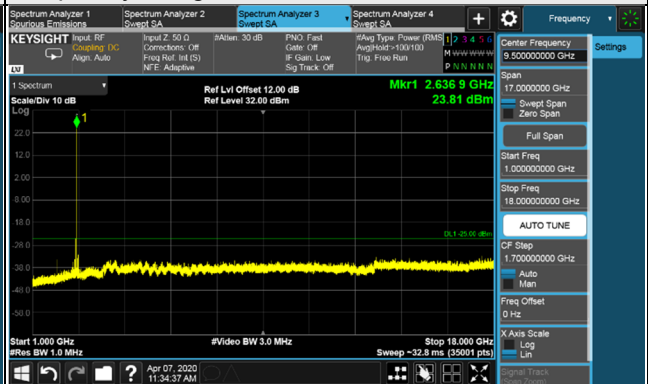

Channel Bandwidth: 90MHz

Channel 518598 (2592.99MHz)

Frequency Range : 9kHz~1GHz

Frequency Range : 1GHz~18GHz

Frequency Range : 18GHz~30GHz

*The 9kHz signal over the limit is from Spectrum.

Channel Bandwidth: 90MHz