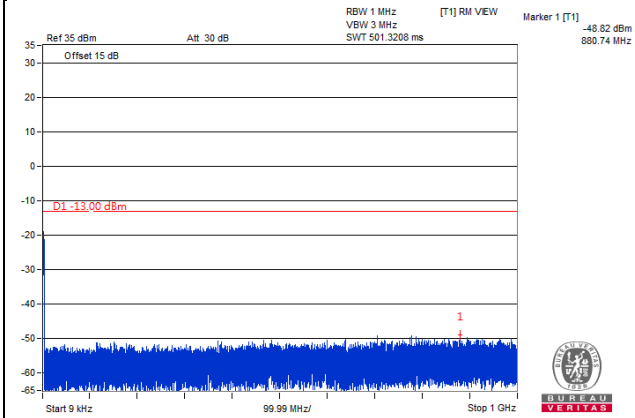

Channel 26615 (1907.5MHz)

Frequency Range : 9kHz~1GHz

Frequency Range : 1GHz~20GHz

Channel Bandwidth 20MHz

Channel 26140 (1860.0MHz)

Frequency Range : 9kHz~1GHz

Frequency Range : 1GHz~20GHz

Channel 26365 (1882.5MHz)

Frequency Range : 9kHz~1GHz

Frequency Range : 1GHz~20GHz

Channel 26590 (1905.0MHz)

Frequency Range : 9kHz~1GHz

Frequency Range : 1GHz~20GHz

LTE Band 26 (Part 22)

Channel Bandwidth 1.4MHz

Channel 26797 (824.7MHz)