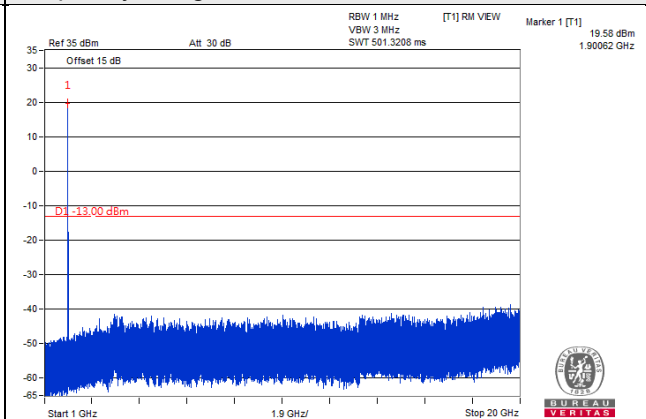

Frequency Range : 1GHz~20GHz

Channel 19150 (1905.00MHz)

Frequency Range : 9kHz~1GHz

Frequency Range : 1GHz~20GHz

Channel Bandwidth 15MHz

Channel 18675 (1857.50MHz)

Frequency Range : 9kHz~1GHz

Frequency Range : 1GHz~20GHz