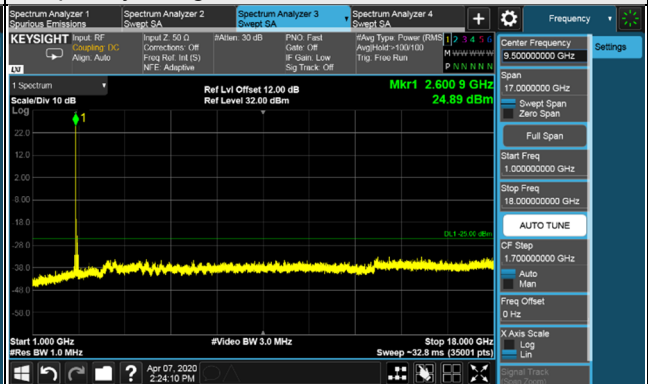

Frequency Range : 1GHz~18GHz