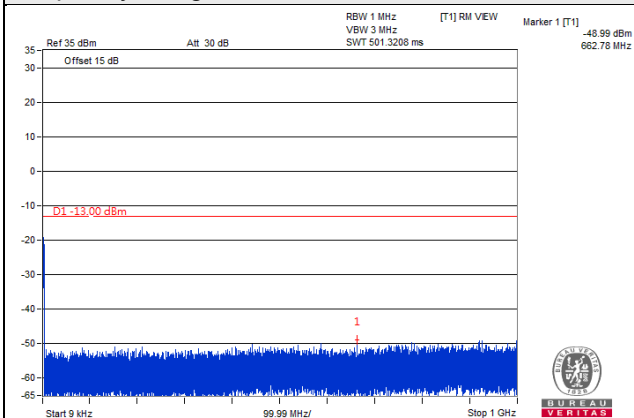

Frequency Range : 9kHz~1GHz

Frequency Range : 1GHz~20GHz

Channel 26675 (1913.5MHz)

Frequency Range : 9kHz~1GHz

Frequency Range : 1GHz~20GHz

Channel Bandwidth 5MHz

Channel 26065 (1852.5MHz)

Frequency Range : 9kHz~1GHz