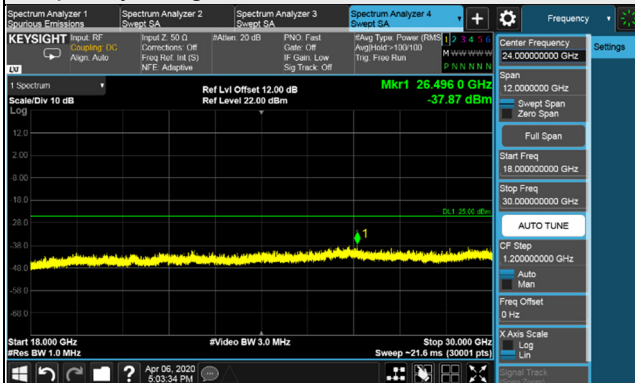

Frequency Range : 18GHz~30GHz