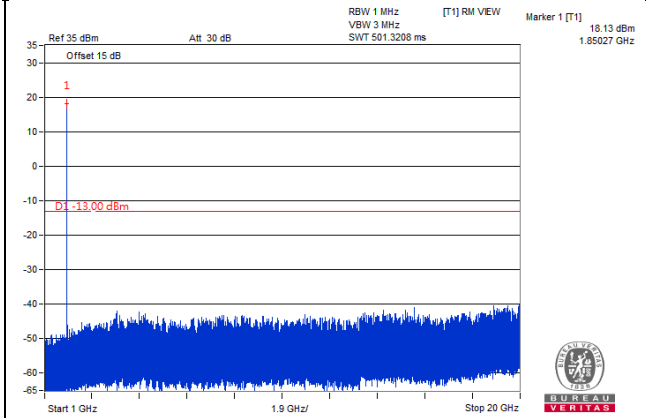

Frequency Range : 1GHz~20GHz

BUREAU
VERITAS

Channel Bandwidth 10MHz

Channel 18650 (1855.00MHz)

Frequency Range : 9kHz~1GHz

Frequency Range : 1GHz~20GHz

Channel 18900 (1880.00MHz)

Frequency Range : 9kHz~1GHz