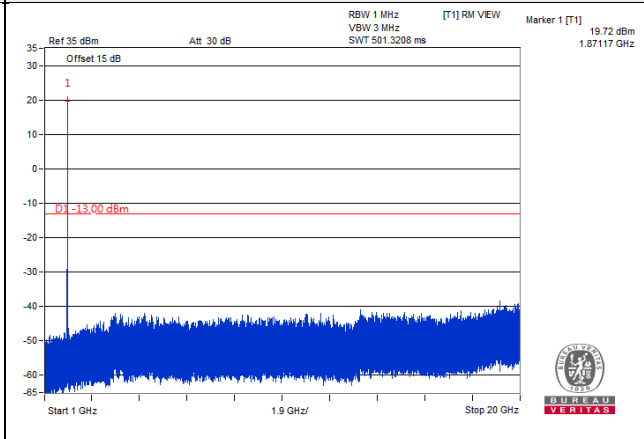

Frequency Range : 9kHz~1GHz

Frequency Range : 1GHz~20GHz

Channel 18900 (1880.00MHz)

Frequency Range : 9kHz~1GHz

Frequency Range : 1GHz~20GHz

Channel 19100 (1900.00MHz)

Frequency Range : 9kHz~1GHz

Frequency Range : 1GHz~20GHz

LTE Band 25

Channel Bandwidth 1.4MHz

Channel 26047 (1850.7MHz)

Frequency Range : 9kHz~1GHz

Frequency Range : 1GHz~20GHz

Channel 26365 (1882.5MHz)

Frequency Range : 9kHz~1GHz

Frequency Range : 1GHz~20GHz