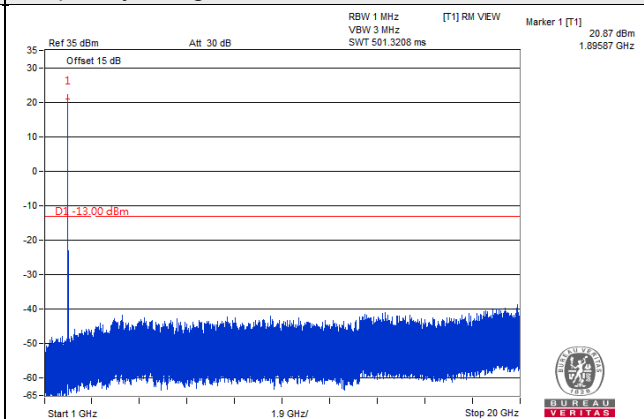

Channel 18900 (1880.00MHz)

Frequency Range : 9kHz~1GHz

Frequency Range : 1GHz~20GHz

Channel 19125 (1902.50MHz)

Frequency Range : 9kHz~1GHz

Frequency Range : 1GHz~20GHz

Channel Bandwidth 20MHz

Channel 18700 (1860.00MHz)