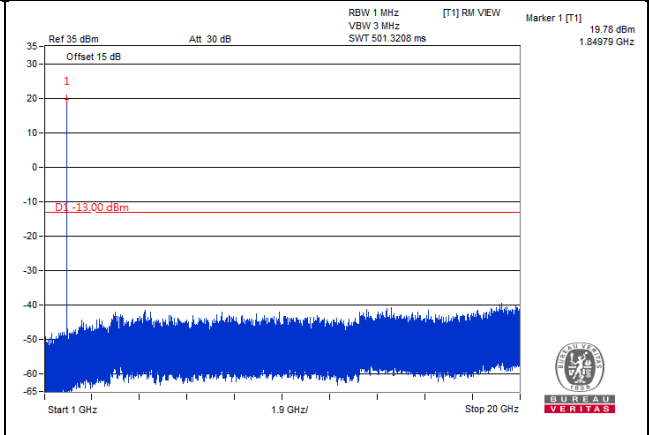

Frequency Range : 18GHz~30GHz

*The 9kHz signal over the limit is from Spectrum.

LTE Band 2

Channel Bandwidth 1.4MHz

Channel 18607 (1850.70MHz)

Frequency Range : 9kHz~1GHz

Frequency Range : 1GHz~20GHz

Channel 18900 (1880.00MHz)