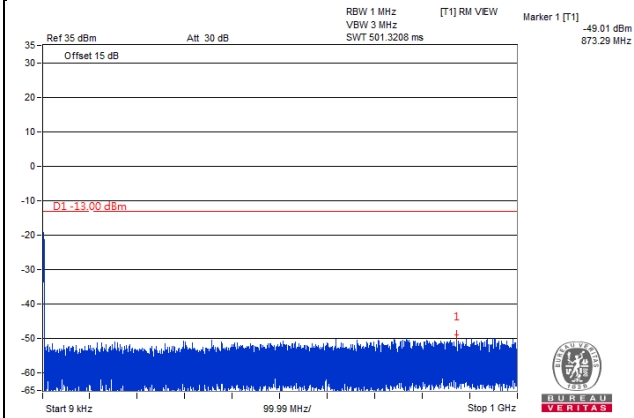

LTE Band 25

Channel Bandwidth 1.4MHz

Channel 26047 (1850.7MHz)

Frequency Range : 9kHz~1GHz

Frequency Range : 1GHz~20GHz

Channel 26365 (1882.5MHz)

Frequency Range : 9kHz~1GHz

Frequency Range : 1GHz~20GHz

Channel 26683 (1914.3MHz)

Frequency Range : 9kHz~1GHz

Frequency Range : 1GHz~20GHz

Channel Bandwidth 3MHz

Channel 26055 (1851.5MHz)

Frequency Range : 9kHz~1GHz

Frequency Range : 1GHz~20GHz

Channel 26365 (1882.5MHz)