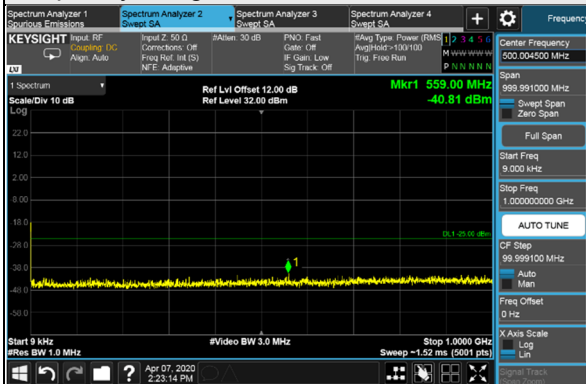

Channel Bandwidth: 90MHz

Channel 528996 (2644.98MHz)

Frequency Range : 9kHz~1GHz