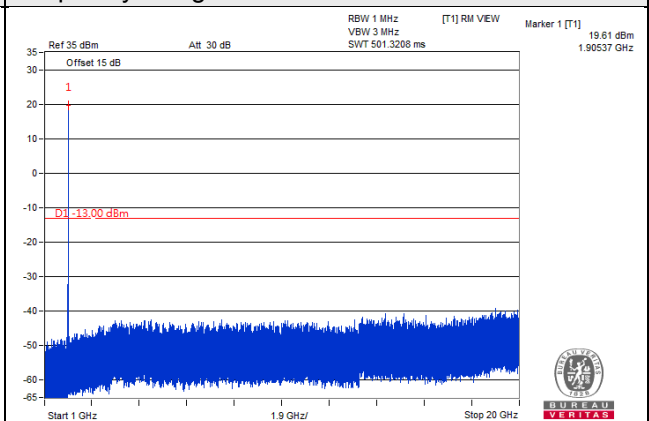

Frequency Range : 1GHz~20GHz