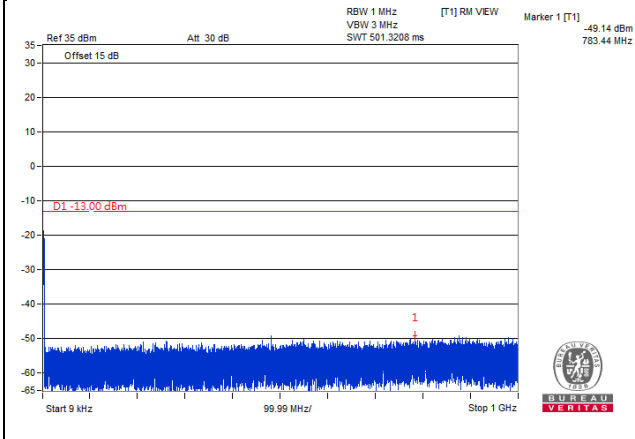

Channel Bandwidth 5MHz

Channel 18625 (1852.50MHz)

Frequency Range : 9kHz~1GHz