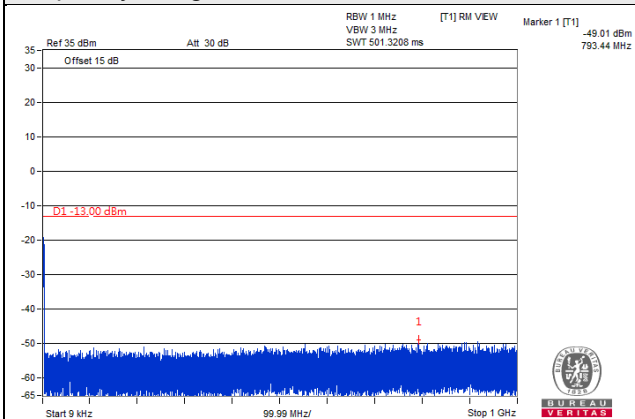

Frequency Range : 9kHz~1GHz

Frequency Range : 1GHz~20GHz

Channel 26590 (1905.0MHz)

Frequency Range : 9kHz~1GHz

Frequency Range : 1GHz~20GHz

LTE Band 26 (Part 22)

Channel Bandwidth 1.4MHz

Channel 26797 (824.7MHz)