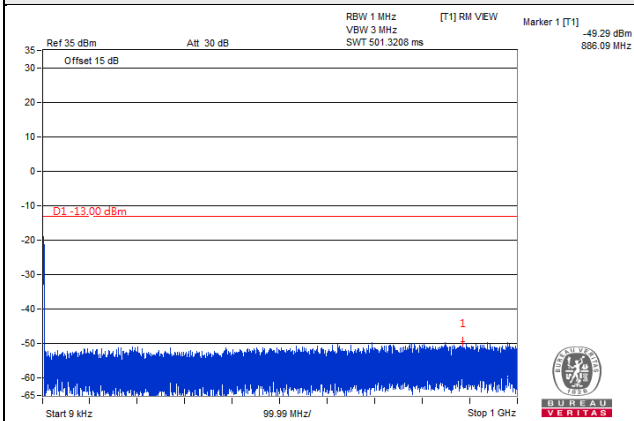

Channel 26090 (1855.0MHz)

Frequency Range : 9kHz~1GHz

Frequency Range : 1GHz~20GHz

Channel 26365 (1882.5MHz)

Frequency Range : 9kHz~1GHz

Frequency Range : 1GHz~20GHz

Channel 26640 (1910.0MHz)

Frequency Range : 9kHz~1GHz