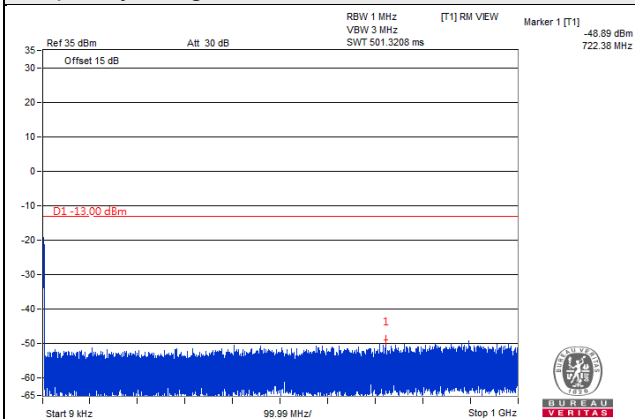

Channel 19150 (1905.00MHz)

Frequency Range : 9kHz~1GHz