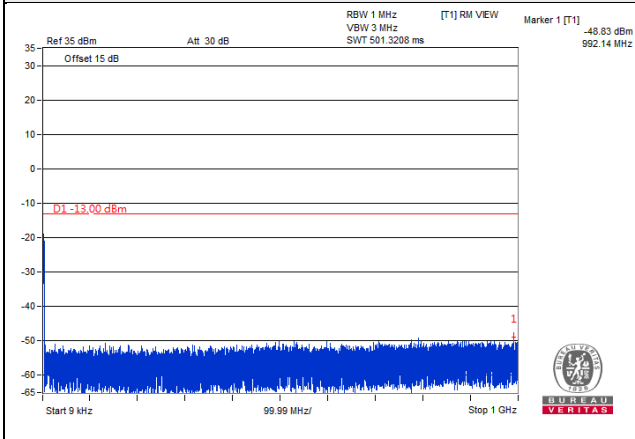

Channel 18625 (1852.50MHz)

Frequency Range : 9kHz~1GHz

Frequency Range : 1GHz~20GHz

Channel 18900 (1880.00MHz)

Frequency Range : 9kHz~1GHz

Frequency Range : 1GHz~20GHz

Channel 19175 (1907.50MHz)

Frequency Range : 9kHz~1GHz