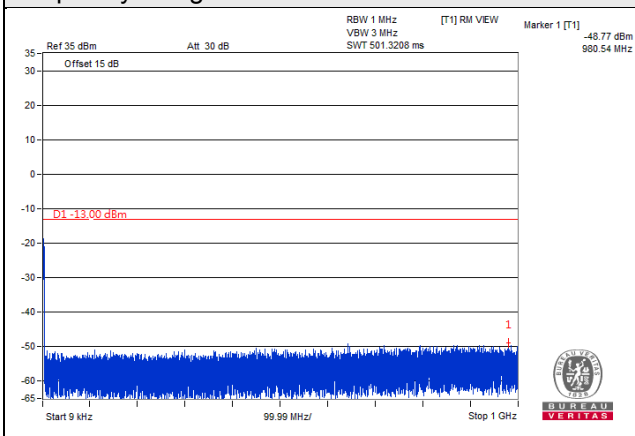

Channel 19193 (1909.30MHz)

Frequency Range : 9kHz~1GHz