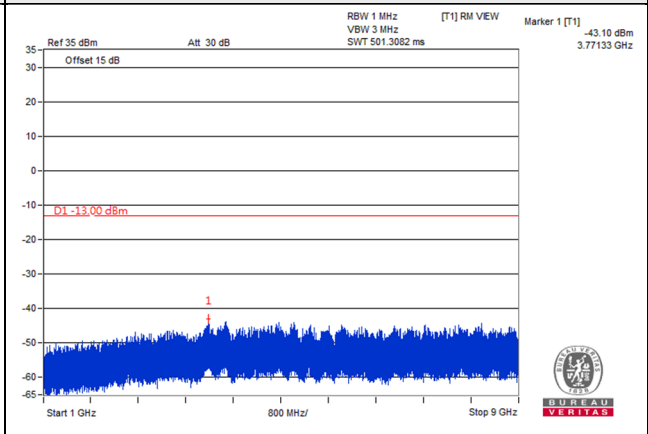

Frequency Range : 9kHz~1GHz

Frequency Range : 1GHz~20GHz

Channel 26590 (1905.0MHz)

Frequency Range : 9kHz~1GHz

Frequency Range : 1GHz~20GHz

LTE Band 26 (Part 22)

Channel Bandwidth 1.4MHz

Channel 26797 (824.7MHz)

Frequency Range : 9kHz~1GHz

Frequency Range : 1GHz~9GHz

Channel 26915 (836.5MHz)

Frequency Range : 9kHz~1GHz

Frequency Range : 1GHz~9GHz

Channel 27033 (848.3MHz)

Frequency Range : 9kHz~1GHz

Frequency Range : 1GHz~9GHz