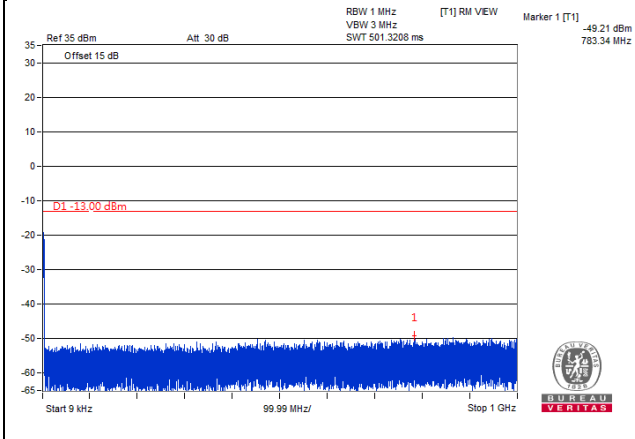

Frequency Range : 9kHz~1GHz

Frequency Range : 1GHz~20GHz

Channel 26675 (1913.5MHz)

Frequency Range : 9kHz~1GHz

Frequency Range : 1GHz~20GHz

Channel Bandwidth 5MHz

Channel 26065 (1852.5MHz)

Frequency Range : 9kHz~1GHz