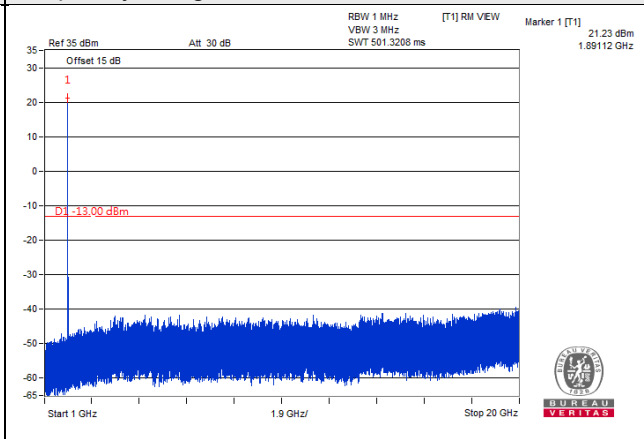

Frequency Range : 9kHz~1GHz

Frequency Range : 1GHz~20GHz

Channel 18900 (1880.00MHz)

Frequency Range : 9kHz~1GHz

Frequency Range : 1GHz~20GHz

Channel 19100 (1900.00MHz)

Frequency Range : 9kHz~1GHz

Frequency Range : 1GHz~20GHz

LTE Band 25

Channel Bandwidth 1.4MHz

Channel 26047 (1850.7MHz)

Frequency Range : 9kHz~1GHz

Frequency Range : 1GHz~20GHz

Channel 26365 (1882.5MHz)

Frequency Range : 9kHz~1GHz

Frequency Range : 1GHz~20GHz