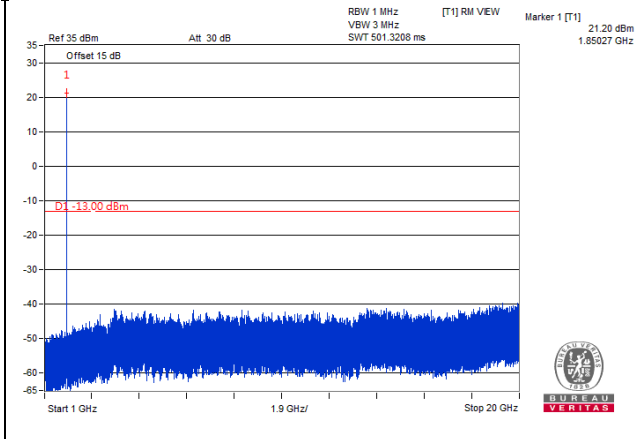

Frequency Range : 1GHz~20GHz