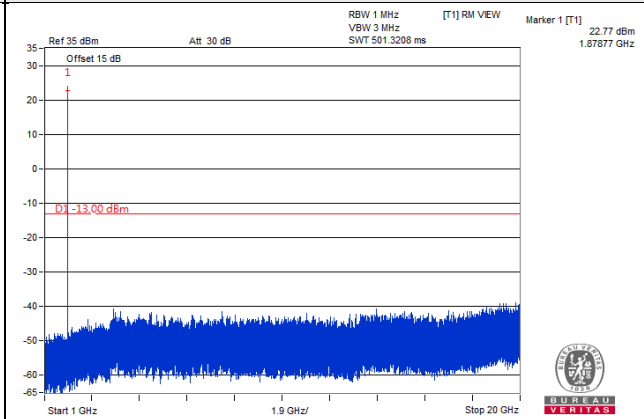

Frequency Range : 1GHz~20GHz

Channel 18900 (1880.00MHz)

Frequency Range : 9kHz~1GHz

Frequency Range : 1GHz~20GHz

Channel 19185 (1908.50MHz)

Frequency Range : 9kHz~1GHz

Frequency Range : 1GHz~20GHz

Channel Bandwidth 5MHz