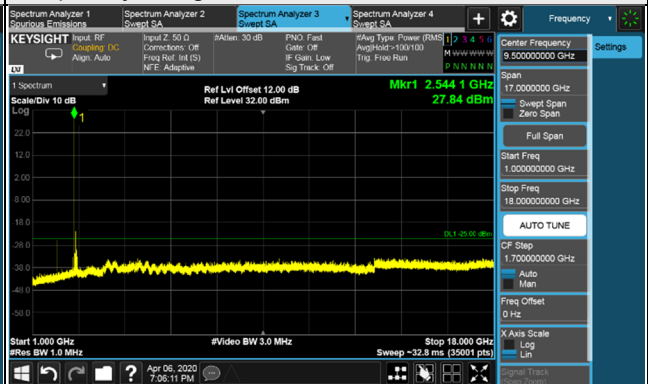

Frequency Range : 1GHz~18GHz