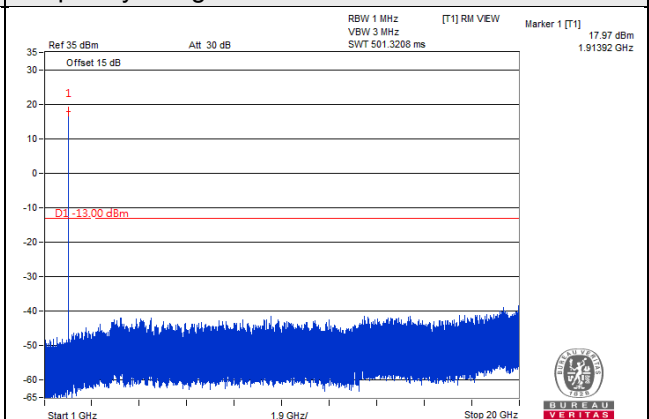

Frequency Range : 1GHz~20GHz