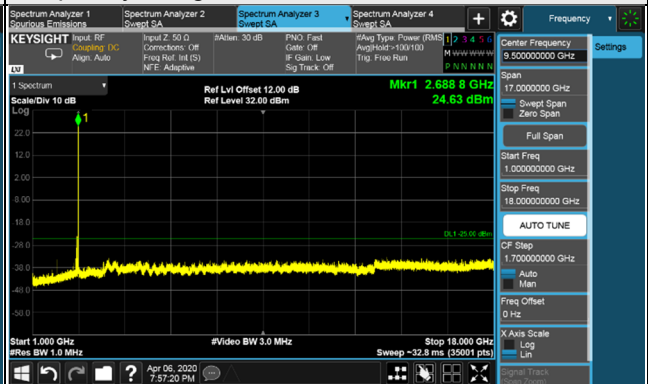

Frequency Range : 1GHz~18GHz

Frequency Range : 18GHz~30GHz

*The 9kHz signal over the limit is from Spectrum.

Channel Bandwidth: 100MHz

Channel 528000 (2640.00MHz)

Frequency Range : 9kHz~1GHz

Frequency Range : 1GHz~18GHz

Frequency Range : 18GHz~30GHz

*The 9kHz signal over the limit is from Spectrum.

LTE Band 2

Channel Bandwidth 1.4MHz

Channel 18607 (1850.70MHz)

Frequency Range : 9kHz~1GHz

Frequency Range : 1GHz~20GHz

Channel 18900 (1880.00MHz)