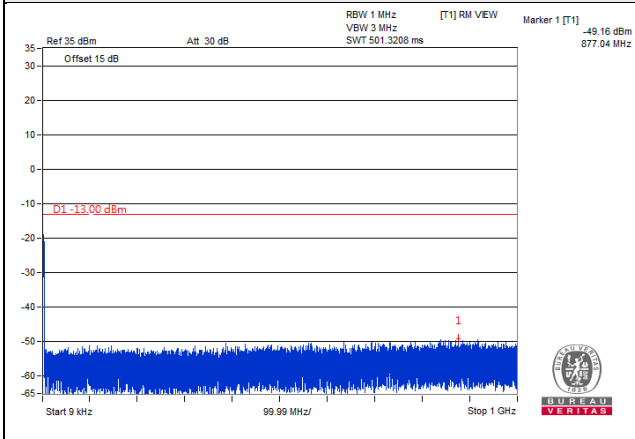

Channel 26365 (1882.5MHz)

Frequency Range : 9kHz~1GHz