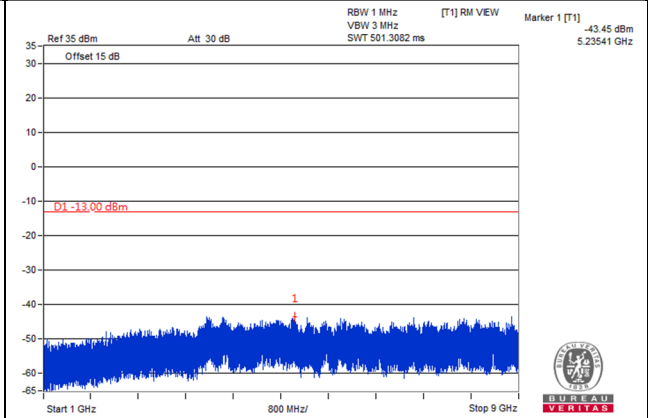

Frequency Range : 9kHz~1GHz

Frequency Range : 1GHz~9GHz

Channel Bandwidth 5MHz

Channel 26815 (826.5MHz)

Frequency Range : 9kHz~1GHz

Frequency Range : 1GHz~9GHz

Channel 26915 (836.5MHz)

Frequency Range : 9kHz~1GHz

Frequency Range : 1GHz~9GHz

Channel 27015 (846.5MHz)

Frequency Range : 9kHz~1GHz

Frequency Range : 1GHz~9GHz

*The 9kHz signal over the limit is from Spectrum.