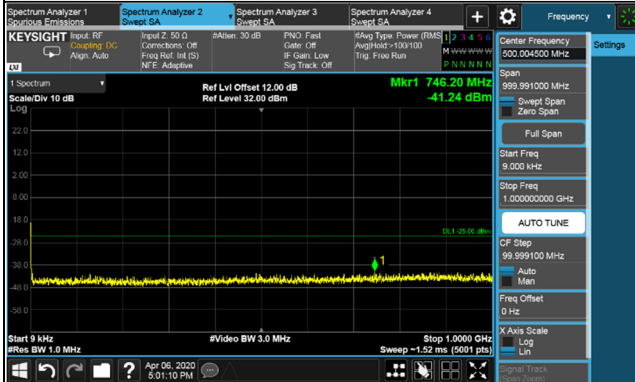

Channel Bandwidth: 100MHz

Channel 509202 (2546.01MHz)

Frequency Range : 9kHz~1GHz

Frequency Range : 1GHz~18GHz