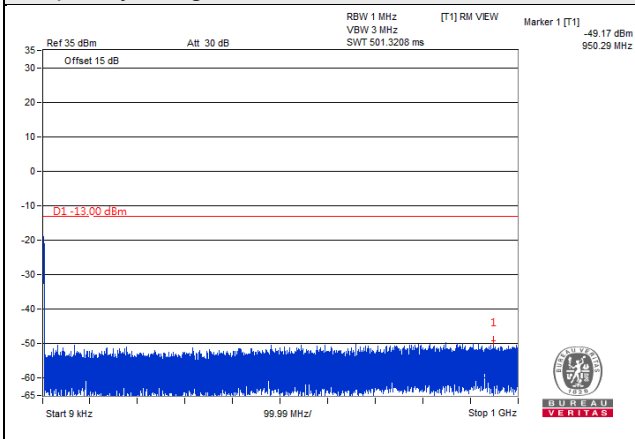

Channel 18625 (1852.50MHz)

Frequency Range : 9kHz~1GHz

Frequency Range : 1GHz~20GHz

Channel 18900 (1880.00MHz)

Frequency Range : 9kHz~1GHz

Frequency Range : 1GHz~20GHz

Channel 19175 (1907.50MHz)

Frequency Range : 9kHz~1GHz