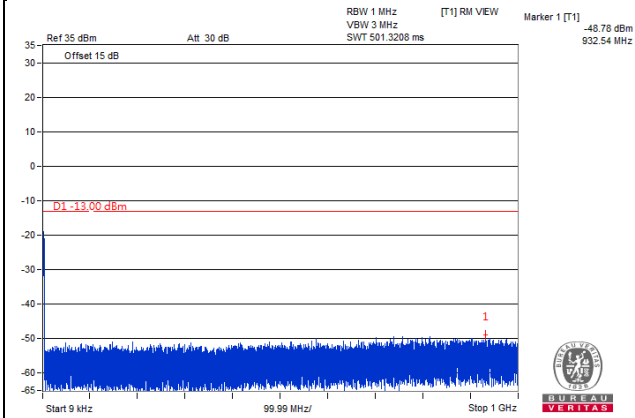

Frequency Range : 1GHz~20GHz

Channel 19150 (1905.00MHz)

Frequency Range : 9kHz~1GHz

Frequency Range : 1GHz~20GHz

Channel Bandwidth 15MHz

Channel 18675 (1857.50MHz)

Frequency Range : 9kHz~1GHz

Frequency Range : 1GHz~20GHz