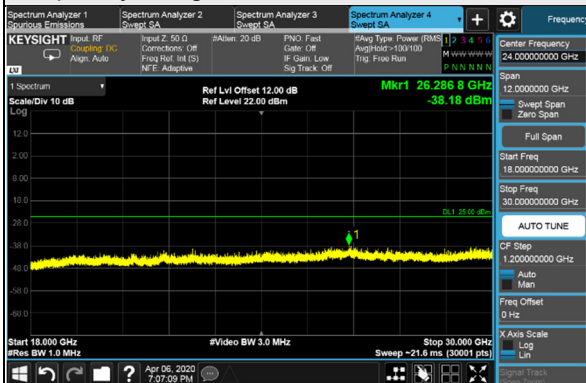

Frequency Range : 18GHz~30GHz