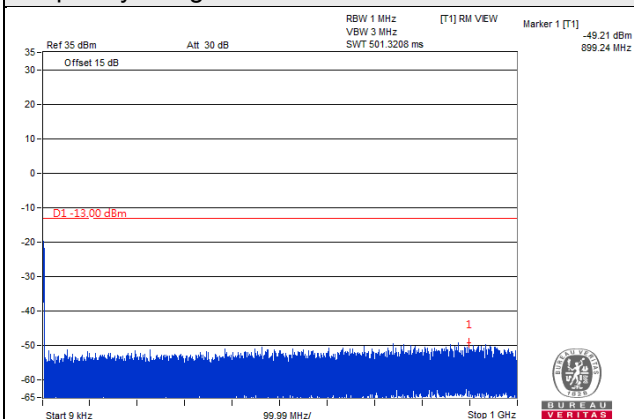

Channel 26683 (1914.3MHz)

Frequency Range : 9kHz~1GHz