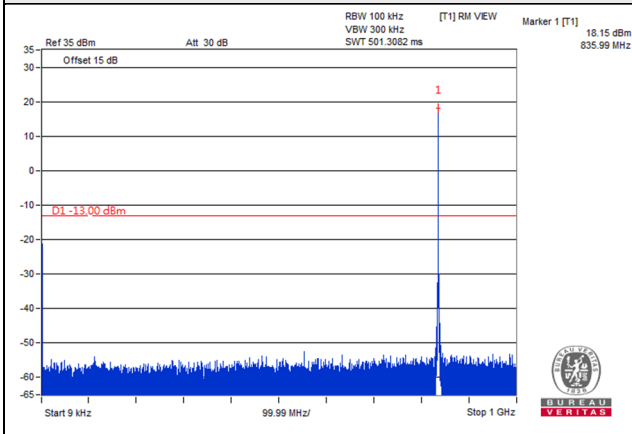

Frequency Range : 9kHz~1GHz

Frequency Range : 1GHz~20GHz

Channel 26590 (1905.0MHz)

Frequency Range : 9kHz~1GHz

Frequency Range : 1GHz~20GHz

LTE Band 26 (Part 22)

Channel Bandwidth 1.4MHz

Channel 26797 (824.7MHz)

Frequency Range : 9kHz~1GHz

Frequency Range : 1GHz~9GHz

Channel 26915 (836.5MHz)

Frequency Range : 9kHz~1GHz

Frequency Range : 1GHz~9GHz

Channel 27033 (848.3MHz)

Frequency Range : 9kHz~1GHz

Frequency Range : 1GHz~9GHz