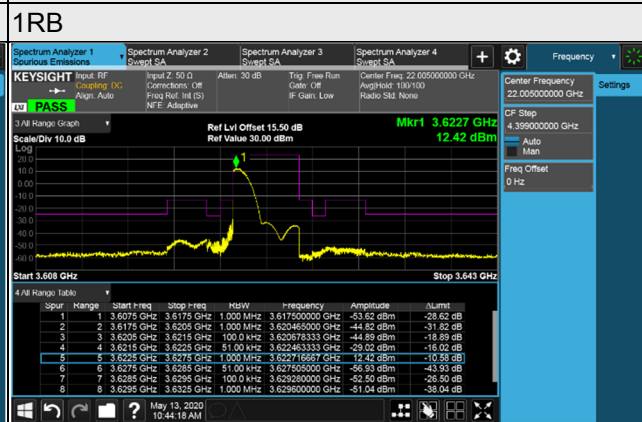

LTE Band 48

Channel Bandwidth 5MHz

Channel 55265 (3552.5MHz)

Channel 55990 (3625.0MHz)

Channel Bandwidth 5MHz
Channel 56715 (3697.5MHz)

1RB

1RB 24

Full RB

Channel Bandwidth 5MHz

Channel 55265 (3552.5MHz)

Frequency Range : 9kHz~1GHz

Frequency Range : 1GHz~18GHz

Frequency Range : 18GHz~40GHz

*The 9kHz signal over the limit is from Spectrum.

Channel Bandwidth 5MHz

Channel 55990 (3625.0MHz)

Frequency Range : 9kHz~1GHz

Frequency Range : 1GHz~18GHz

Frequency Range : 18GHz~40GHz

*The 9kHz signal over the limit is from Spectrum.

Channel Bandwidth 5MHz

Channel 56715 (3697.50MHz)