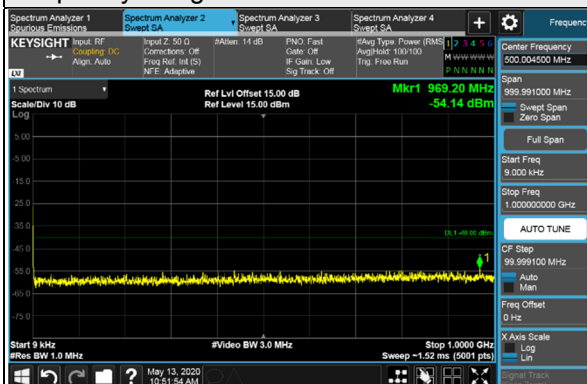

Channel Bandwidth 5MHz

Channel 56715 (3697.50MHz)

Frequency Range : 9kHz~1GHz