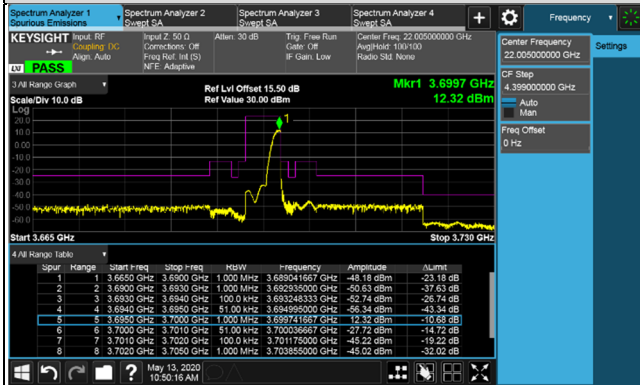

LTE Band 48

Channel Bandwidth 5MHz

Channel 55265 (3552.5MHz)

Channel 55990 (3625.0MHz)

Channel Bandwidth 5MHz
Channel 56715 (3697.5MHz)

1RB

1RB 24

Full RB

Channel Bandwidth 5MHz

Channel 55265 (3552.5MHz)

Frequency Range : 9kHz~1GHz

Frequency Range : 1GHz~18GHz

Frequency Range : 18GHz~40GHz

*The 9kHz signal over the limit is from Spectrum.

Channel Bandwidth 5MHz