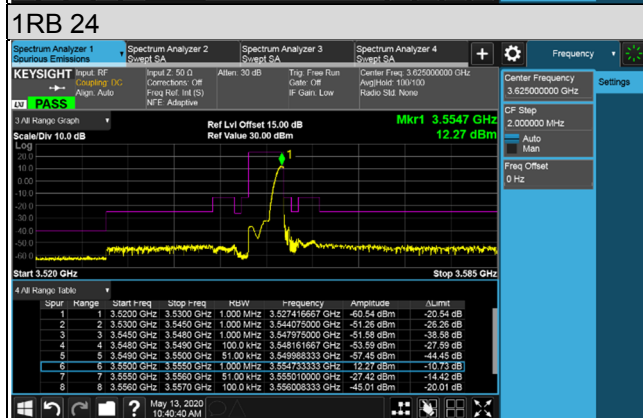

LTE Band 48

Channel Bandwidth 5MHz

Channel 55265 (3552.5MHz)

Channel 55990 (3625.0MHz)

Channel Bandwidth 5MHz
Channel 56715 (3697.5MHz)

1RB

1RB 24

Full RB

Channel Bandwidth 5MHz

Channel 55265 (3552.5MHz)

Frequency Range : 9kHz~1GHz

Frequency Range : 1GHz~18GHz

Frequency Range : 18GHz~40GHz

*The 9kHz signal over the limit is from Spectrum.

Channel Bandwidth 5MHz