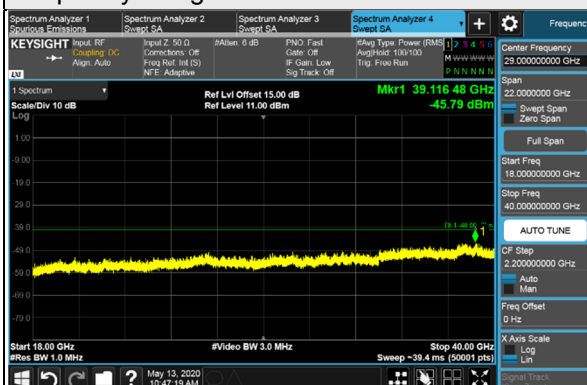

Channel 55990 (3625.0MHz)

Frequency Range : 9kHz~1GHz

Frequency Range : 1GHz~18GHz

Frequency Range : 18GHz~40GHz

*The 9kHz signal over the limit is from Spectrum.

Channel Bandwidth 5MHz

Channel 56715 (3697.50MHz)