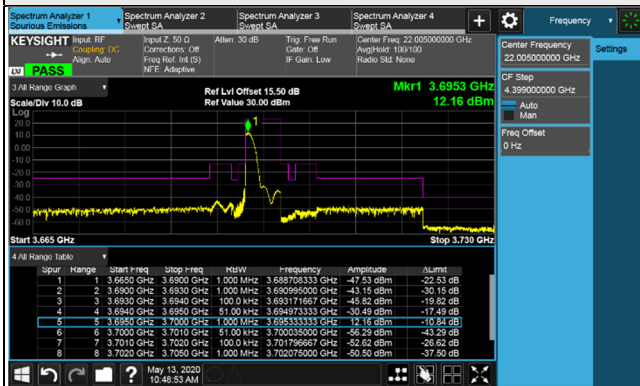

LTE Band 48

Channel Bandwidth 5MHz

Channel 55265 (3552.5MHz)

Channel 55990 (3625.0MHz)

Channel Bandwidth 5MHz
Channel 56715 (3697.5MHz)

1RB

1RB 24

Full RB

Channel Bandwidth 5MHz

Channel 55265 (3552.5MHz)

Frequency Range : 9kHz~1GHz

Frequency Range : 1GHz~18GHz

Frequency Range : 18GHz~40GHz

*The 9kHz signal over the limit is from Spectrum.

Channel Bandwidth 5MHz