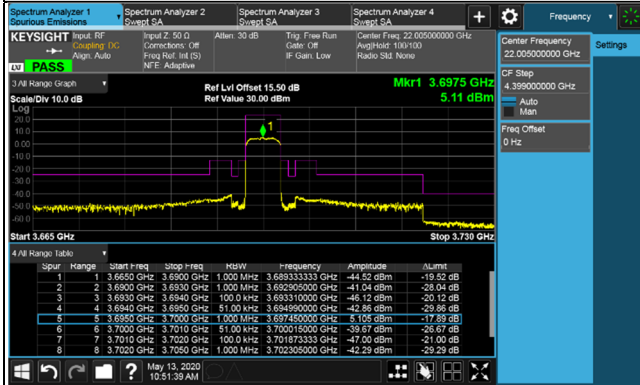

LTE Band 48

Channel Bandwidth 5MHz

Channel 55265 (3552.5MHz)

Channel 55990 (3625.0MHz)

Channel Bandwidth 5MHz
Channel 56715 (3697.5MHz)

1RB

1RB 24

Full RB

Channel Bandwidth 5MHz

Channel 55265 (3552.5MHz)

Frequency Range : 9kHz~1GHz

Frequency Range : 1GHz~18GHz

Frequency Range : 18GHz~40GHz

*The 9kHz signal over the limit is from Spectrum.

Channel Bandwidth 5MHz