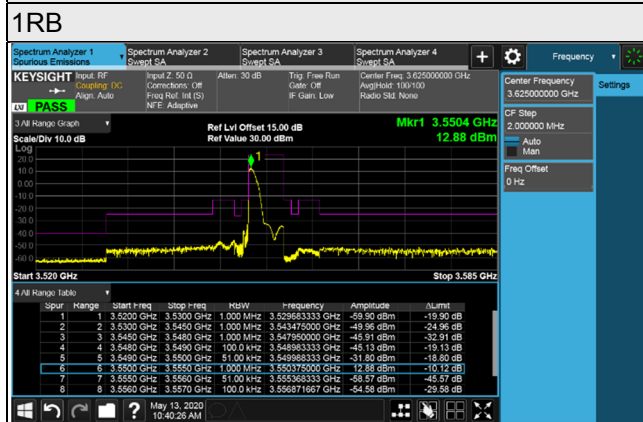

LTE Band 48

Channel Bandwidth 5MHz

Channel 55265 (3552.5MHz)

Channel 55990 (3625.0MHz)

Channel Bandwidth 5MHz
Channel 56715 (3697.5MHz)

1RB

1RB 24

Full RB

Channel Bandwidth 5MHz

Channel 55265 (3552.5MHz)

Frequency Range : 9kHz~1GHz

Frequency Range : 1GHz~18GHz

Frequency Range : 18GHz~40GHz

*The 9kHz signal over the limit is from Spectrum.

Channel Bandwidth 5MHz

Channel 55990 (3625.0MHz)

Frequency Range : 9kHz~1GHz

Frequency Range : 1GHz~18GHz

Frequency Range : 18GHz~40GHz

*The 9kHz signal over the limit is from Spectrum.

Channel Bandwidth 5MHz

Channel 56715 (3697.50MHz)