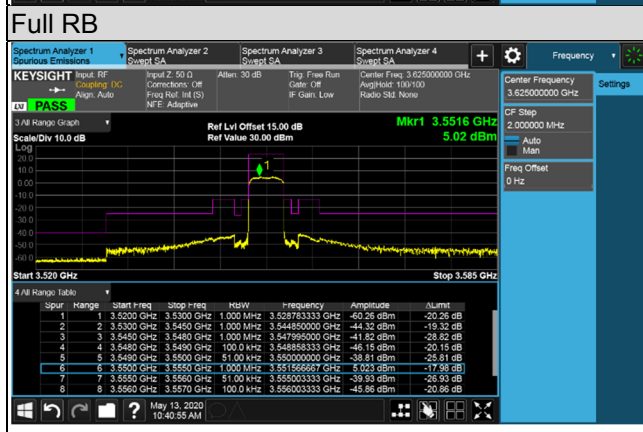

LTE Band 48

Channel Bandwidth 5MHz

Channel 55265 (3552.5MHz)

Channel 55990 (3625.0MHz)

Channel Bandwidth 5MHz
Channel 56715 (3697.5MHz)

1RB

1RB 24

Full RB

Channel Bandwidth 5MHz

Channel 55265 (3552.5MHz)

Frequency Range : 9kHz~1GHz

Frequency Range : 1GHz~18GHz

Frequency Range : 18GHz~40GHz

*The 9kHz signal over the limit is from Spectrum.

Channel Bandwidth 5MHz