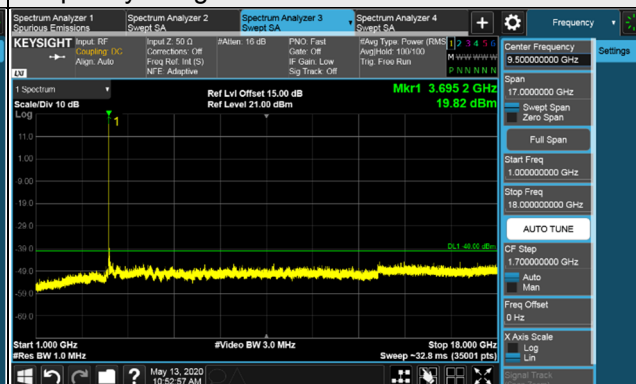

Frequency Range : 1GHz~18GHz