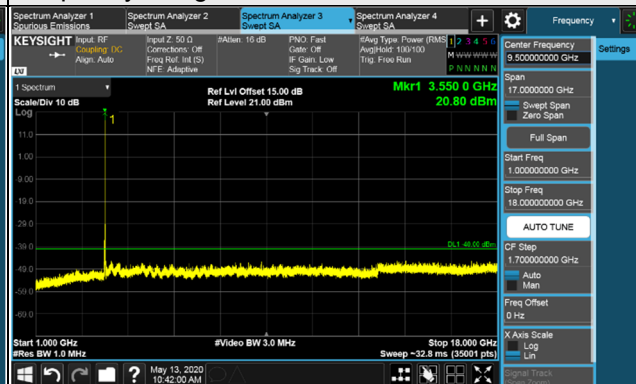

LTE Band 48

Channel Bandwidth 5MHz

Channel 55265 (3552.5MHz)

Channel 55990 (3625.0MHz)

Channel Bandwidth 5MHz
Channel 56715 (3697.5MHz)

1RB

1RB 24

Full RB

Channel Bandwidth 5MHz

Channel 55265 (3552.5MHz)

Frequency Range : 9kHz~1GHz

Frequency Range : 1GHz~18GHz

Frequency Range : 18GHz~40GHz

*The 9kHz signal over the limit is from Spectrum.

Channel Bandwidth 5MHz