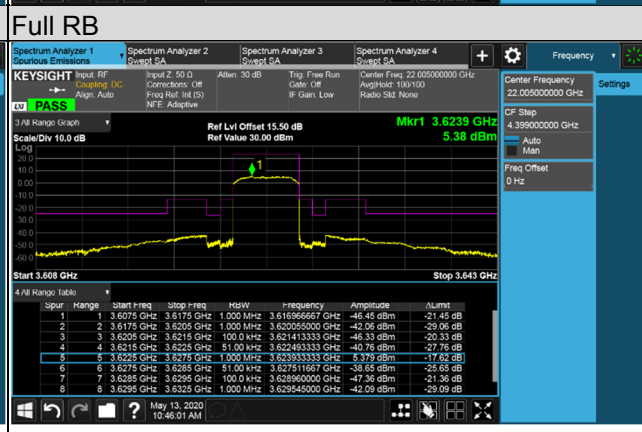

LTE Band 48

Channel Bandwidth 5MHz

Channel 55265 (3552.5MHz)

Channel 55990 (3625.0MHz)

Channel Bandwidth 5MHz
Channel 56715 (3697.5MHz)

1RB

1RB 24

Full RB

Channel Bandwidth 5MHz

Channel 55265 (3552.5MHz)

Frequency Range : 9kHz~1GHz

Frequency Range : 1GHz~18GHz

Frequency Range : 18GHz~40GHz

*The 9kHz signal over the limit is from Spectrum.

Channel Bandwidth 5MHz