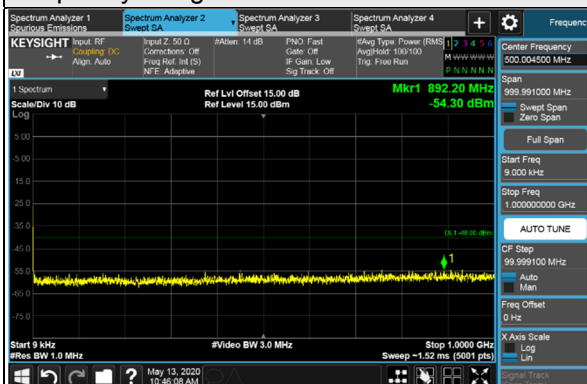

Channel Bandwidth 5MHz

Channel 55990 (3625.0MHz)

Frequency Range : 9kHz~1GHz