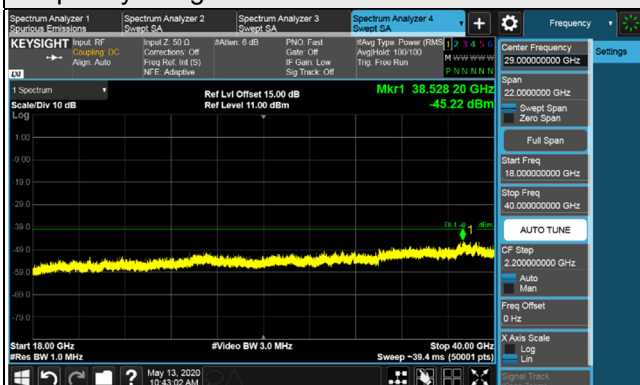

LTE Band 48

Channel Bandwidth 5MHz

Channel 55265 (3552.5MHz)

Channel 55990 (3625.0MHz)

Channel Bandwidth 5MHz
Channel 56715 (3697.5MHz)

1RB

1RB 24

Full RB

Channel Bandwidth 5MHz

Channel 55265 (3552.5MHz)

Frequency Range : 9kHz~1GHz

Frequency Range : 1GHz~18GHz

Frequency Range : 18GHz~40GHz

*The 9kHz signal over the limit is from Spectrum.

Channel Bandwidth 5MHz

Channel 55990 (3625.0MHz)

Frequency Range : 9kHz~1GHz

Frequency Range : 1GHz~18GHz

Frequency Range : 18GHz~40GHz

*The 9kHz signal over the limit is from Spectrum.

Channel Bandwidth 5MHz

Channel 56715 (3697.50MHz)