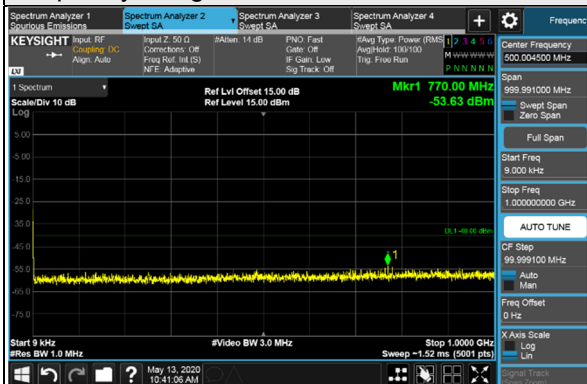

LTE Band 48

Channel Bandwidth 5MHz

Channel 55265 (3552.5MHz)

Channel 55990 (3625.0MHz)

Channel Bandwidth 5MHz
Channel 56715 (3697.5MHz)

1RB

1RB 24

Full RB

Channel Bandwidth 5MHz

Channel 55265 (3552.5MHz)

Frequency Range : 9kHz~1GHz

Frequency Range : 1GHz~18GHz

Frequency Range : 18GHz~40GHz

*The 9kHz signal over the limit is from Spectrum.

Channel Bandwidth 5MHz