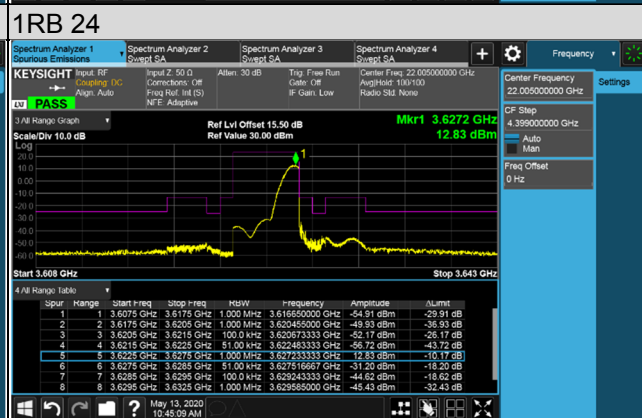

LTE Band 48

Channel Bandwidth 5MHz

Channel 55265 (3552.5MHz)

Channel 55990 (3625.0MHz)

Channel Bandwidth 5MHz
Channel 56715 (3697.5MHz)

1RB

1RB 24

Full RB

Channel Bandwidth 5MHz

Channel 55265 (3552.5MHz)

Frequency Range : 9kHz~1GHz

Frequency Range : 1GHz~18GHz

Frequency Range : 18GHz~40GHz

*The 9kHz signal over the limit is from Spectrum.

Channel Bandwidth 5MHz