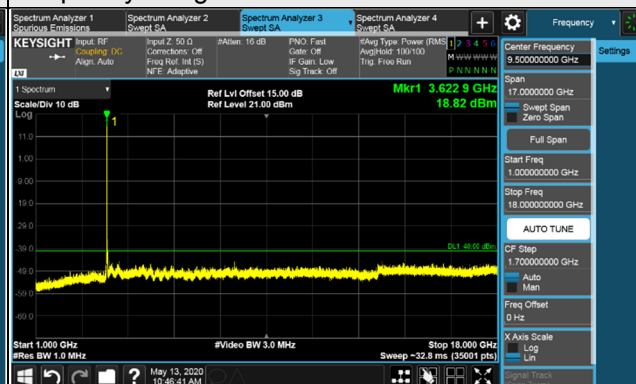

Frequency Range : 1GHz~18GHz