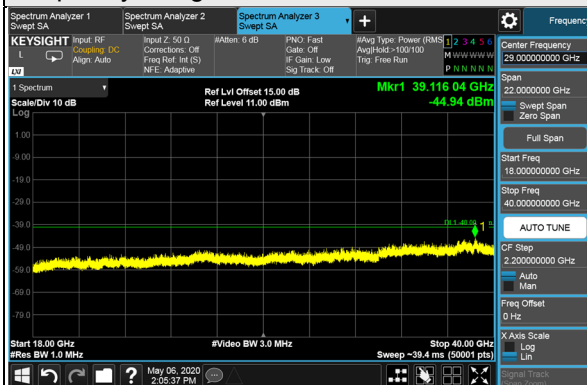

Frequency Range : 18GHz~40GHz