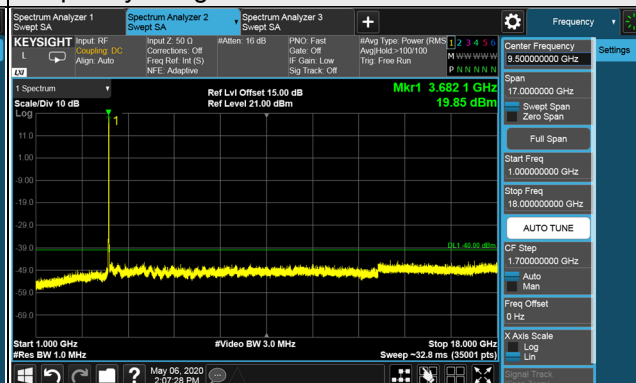

Frequency Range : 9kHz~1GHz

Frequency Range : 1GHz~18GHz

Frequency Range : 18GHz~40GHz

LTE Band 71

Channel Bandwidth: 5MHz

Channel 133147 (665.5MHz)

Frequency Range : 9kHz~1GHz

Frequency Range : 1GHz~7GHz