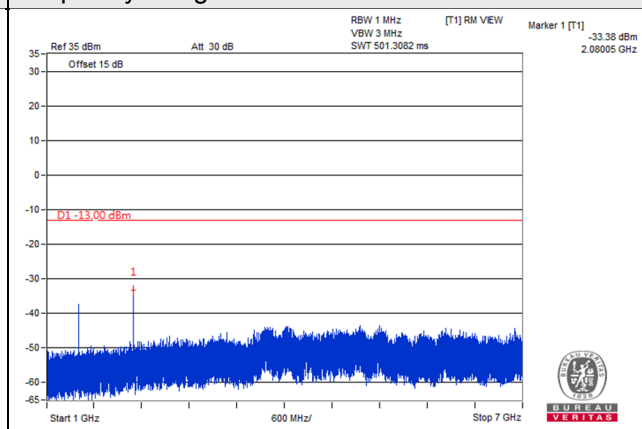

Frequency Range : 9kHz~1GHz

Frequency Range : 1GHz~18GHz

Frequency Range : 18GHz~40GHz

LTE Band 71

Channel Bandwidth: 5MHz

Channel 133147 (665.5MHz)

Frequency Range : 9kHz~1GHz

Frequency Range : 1GHz~7GHz

Channel 133297 (680.5MHz)

Frequency Range : 9kHz~1GHz

Frequency Range : 1GHz~7GHz

Channel 133447 (695.5MHz)

Frequency Range : 9kHz~1GHz

Frequency Range : 1GHz~7GHz

Channel Bandwidth: 10MHz

Channel 133172 (668.0MHz)

Frequency Range : 9kHz~1GHz

Frequency Range : 1GHz~7GHz

Channel 133297 (680.5MHz)

Frequency Range : 9kHz~1GHz

Frequency Range : 1GHz~7GHz

Channel 133422 (693.0MHz)

Frequency Range : 9kHz~1GHz

Frequency Range : 1GHz~7GHz