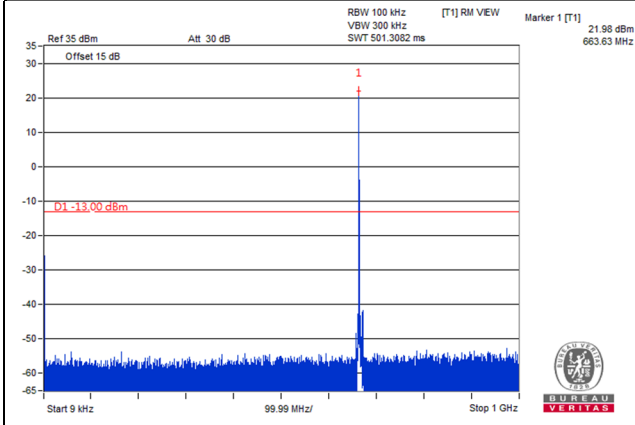

Channel Bandwidth: 10MHz

Channel 133172 (668.0MHz)

Frequency Range : 9kHz~1GHz