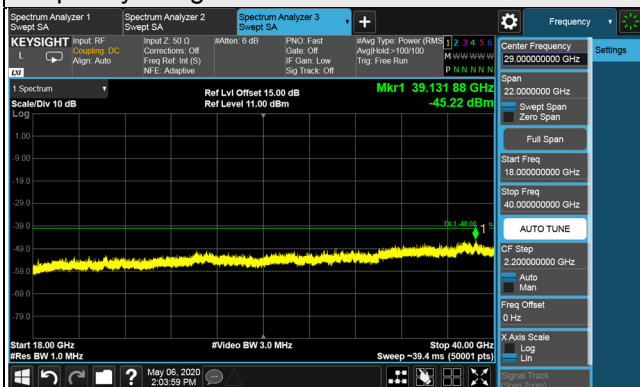

Channel Bandwidth 15MHz

Channel 56665 (3692.50MHz)

Frequency Range : 9kHz~1GHz

Frequency Range : 1GHz~18GHz

Frequency Range : 18GHz~40GHz

Channel Bandwidth 20MHz
Channel 55340 (3560.0MHz)

Channel 55990 (3625.0MHz)

Channel Bandwidth 20MHz
Channel 56640 (3690.0MHz)

1RB

1RB 99

Full RB

Channel Bandwidth 20MHz

Channel 55340 (3560.0MHz)

Frequency Range : 9kHz~1GHz

Frequency Range : 1GHz~18GHz