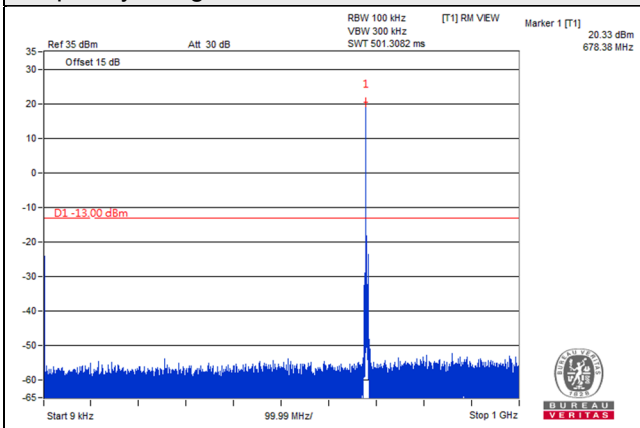

Channel 133297 (680.5MHz)

Frequency Range : 9kHz~1GHz