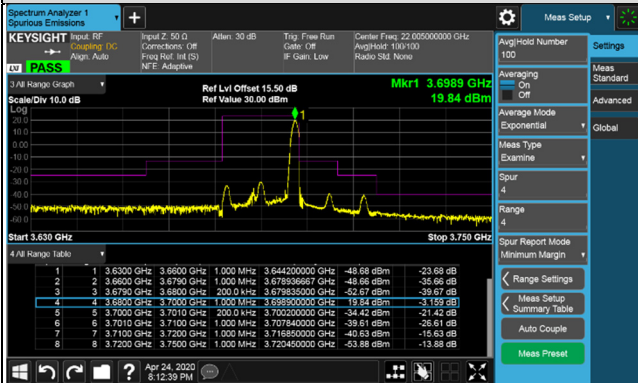

Channel Bandwidth 15MHz

Channel 56665 (3692.50MHz)

Frequency Range : 9kHz~1GHz

Frequency Range : 1GHz~18GHz

Frequency Range : 18GHz~40GHz

Channel Bandwidth 20MHz
Channel 55340 (3560.0MHz)

Channel 55990 (3625.0MHz)

Channel Bandwidth 20MHz
Channel 56640 (3690.0MHz)

1RB

1RB 99

Full RB

Channel Bandwidth 20MHz

Channel 55340 (3560.0MHz)

Frequency Range : 9kHz~1GHz

Frequency Range : 1GHz~18GHz