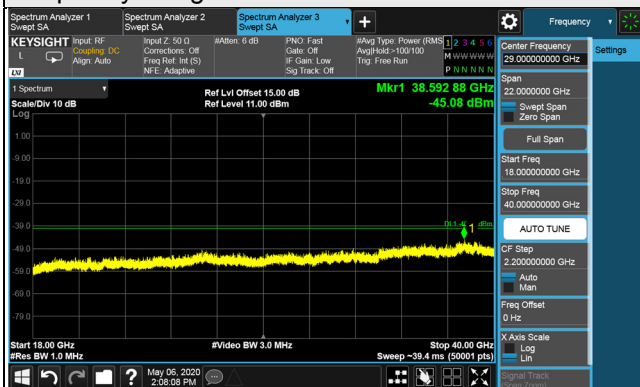

Frequency Range : 18GHz~40GHz

Channel Bandwidth 20MHz

Channel 55990 (3625.0MHz)

Frequency Range : 9kHz~1GHz

Frequency Range : 1GHz~18GHz

Frequency Range : 18GHz~40GHz

Channel Bandwidth 20MHz

Channel 56640 (3690.0MHz)

Frequency Range : 9kHz~1GHz

Frequency Range : 1GHz~18GHz

Frequency Range : 18GHz~40GHz

LTE Band 71

Channel Bandwidth: 5MHz

Channel 133147 (665.5MHz)

Frequency Range : 9kHz~1GHz

Frequency Range : 1GHz~7GHz