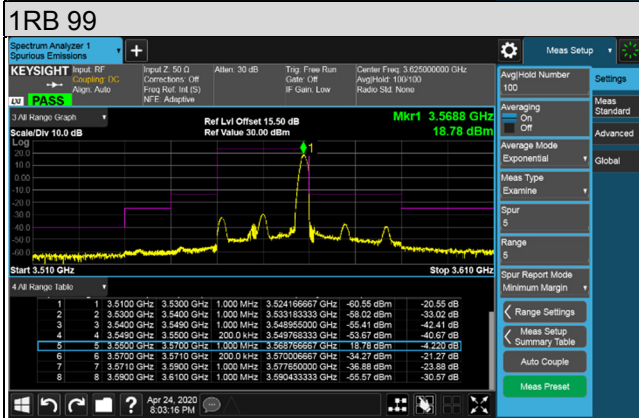

Channel Bandwidth 15MHz

Channel 56665 (3692.50MHz)

Frequency Range : 9kHz~1GHz

Frequency Range : 1GHz~18GHz

Frequency Range : 18GHz~40GHz

Channel Bandwidth 20MHz
Channel 55340 (3560.0MHz)

Channel 55990 (3625.0MHz)

Channel Bandwidth 20MHz
Channel 56640 (3690.0MHz)

1RB

1RB 99

Full RB

Channel Bandwidth 20MHz

Channel 55340 (3560.0MHz)

Frequency Range : 9kHz~1GHz

Frequency Range : 1GHz~18GHz