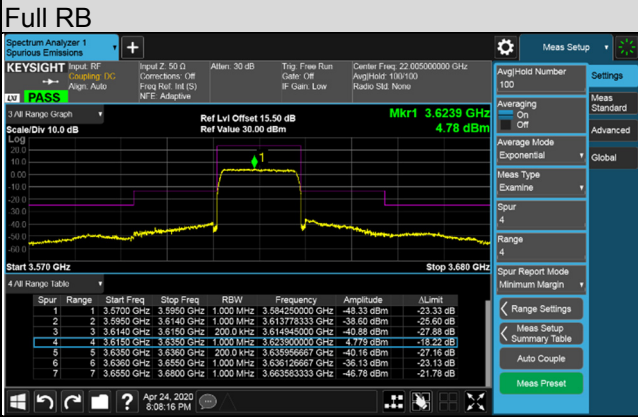

Channel Bandwidth 15MHz

Channel 56665 (3692.50MHz)

Frequency Range : 9kHz~1GHz

Frequency Range : 1GHz~18GHz

Frequency Range : 18GHz~40GHz

Channel Bandwidth 20MHz
Channel 55340 (3560.0MHz)

Channel 55990 (3625.0MHz)

Channel Bandwidth 20MHz
Channel 56640 (3690.0MHz)

1RB

1RB 99

Full RB

Channel Bandwidth 20MHz

Channel 55340 (3560.0MHz)

Frequency Range : 9kHz~1GHz

Frequency Range : 1GHz~18GHz