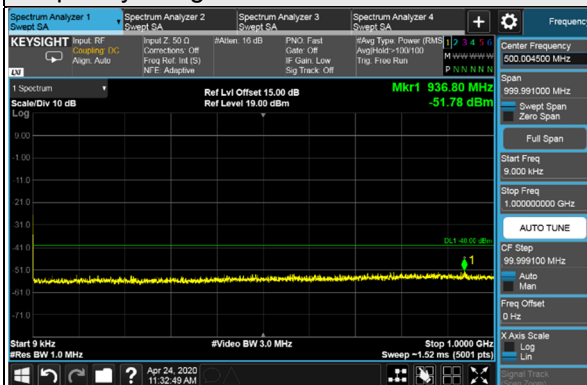

Channel Bandwidth 20MHz
Channel 56640 (3690.0MHz)

1RB

1RB 99

Full RB

Channel Bandwidth 20MHz

Channel 55340 (3560.0MHz)

Frequency Range : 9kHz~1GHz

Frequency Range : 1GHz~18GHz