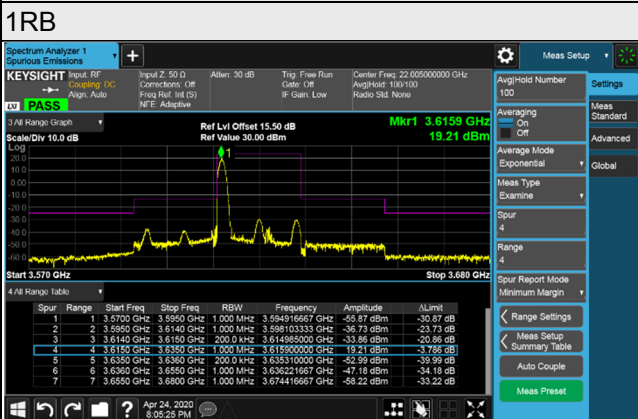

Channel Bandwidth 15MHz

Channel 56665 (3692.50MHz)

Frequency Range : 9kHz~1GHz

Frequency Range : 1GHz~18GHz

Frequency Range : 18GHz~40GHz

Channel Bandwidth 20MHz
Channel 55340 (3560.0MHz)

Channel 55990 (3625.0MHz)

Channel Bandwidth 20MHz
Channel 56640 (3690.0MHz)

1RB

1RB 99

Full RB

Channel Bandwidth 20MHz

Channel 55340 (3560.0MHz)

Frequency Range : 9kHz~1GHz

Frequency Range : 1GHz~18GHz