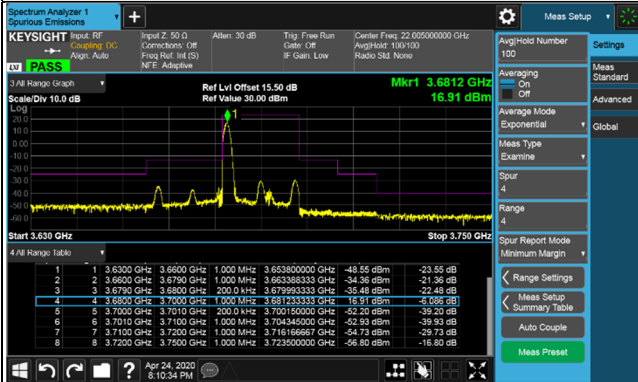

Channel Bandwidth 15MHz

Channel 56665 (3692.50MHz)

Frequency Range : 9kHz~1GHz

Frequency Range : 1GHz~18GHz

Frequency Range : 18GHz~40GHz

Channel Bandwidth 20MHz
Channel 55340 (3560.0MHz)

Channel 55990 (3625.0MHz)

Channel Bandwidth 20MHz
Channel 56640 (3690.0MHz)

1RB

1RB 99

Full RB

Channel Bandwidth 20MHz

Channel 55340 (3560.0MHz)

Frequency Range : 9kHz~1GHz

Frequency Range : 1GHz~18GHz