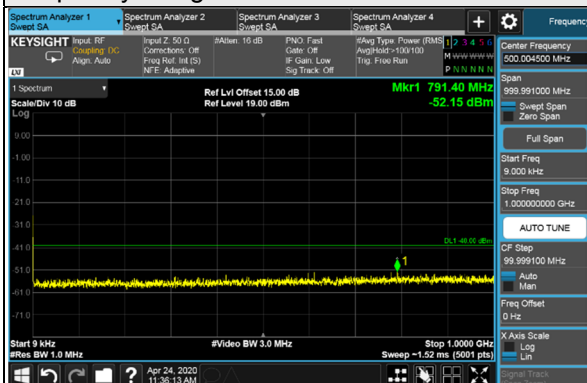

Frequency Range : 9kHz~1GHz

Frequency Range : 1GHz~18GHz

Frequency Range : 18GHz~40GHz

LTE Band 71

Channel Bandwidth: 5MHz

Channel 133147 (665.5MHz)

Frequency Range : 9kHz~1GHz

Frequency Range : 1GHz~7GHz