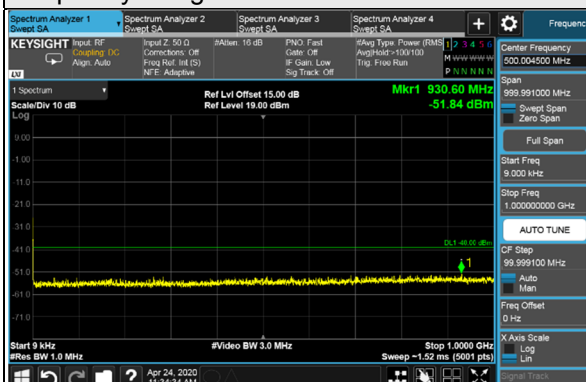

Channel Bandwidth 20MHz

Channel 55990 (3625.0MHz)

Frequency Range : 9kHz~1GHz