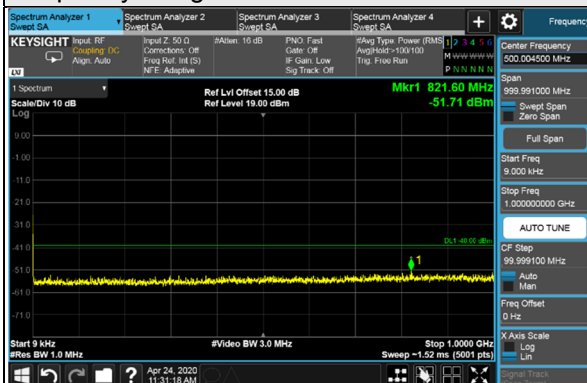

Channel Bandwidth 15MHz

Channel 56665 (3692.50MHz)

Frequency Range : 9kHz~1GHz

Frequency Range : 1GHz~18GHz

Frequency Range : 18GHz~40GHz

Channel Bandwidth 20MHz
Channel 55340 (3560.0MHz)

Channel 55990 (3625.0MHz)

Channel Bandwidth 20MHz
Channel 56640 (3690.0MHz)

1RB

1RB 99

Full RB

Channel Bandwidth 20MHz

Channel 55340 (3560.0MHz)

Frequency Range : 9kHz~1GHz

Frequency Range : 1GHz~18GHz