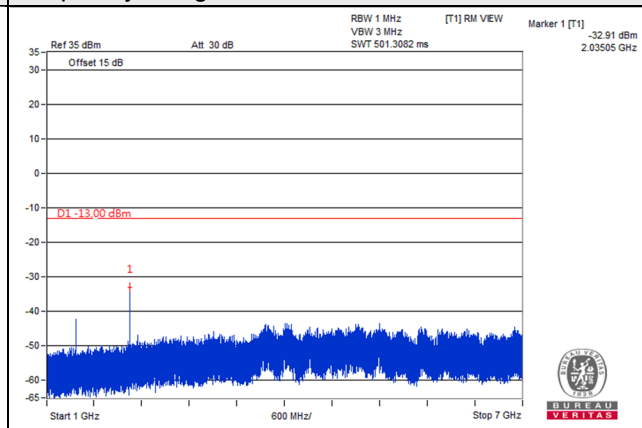

Frequency Range : 9kHz~1GHz

Frequency Range : 1GHz~18GHz

Frequency Range : 18GHz~40GHz

LTE Band 71

Channel Bandwidth: 5MHz

Channel 133147 (665.5MHz)

Frequency Range : 9kHz~1GHz

Frequency Range : 1GHz~7GHz

Channel 133297 (680.5MHz)

Frequency Range : 9kHz~1GHz

Frequency Range : 1GHz~7GHz

Channel 133447 (695.5MHz)

Frequency Range : 9kHz~1GHz

Frequency Range : 1GHz~7GHz

Channel Bandwidth: 10MHz

Channel 133172 (668.0MHz)