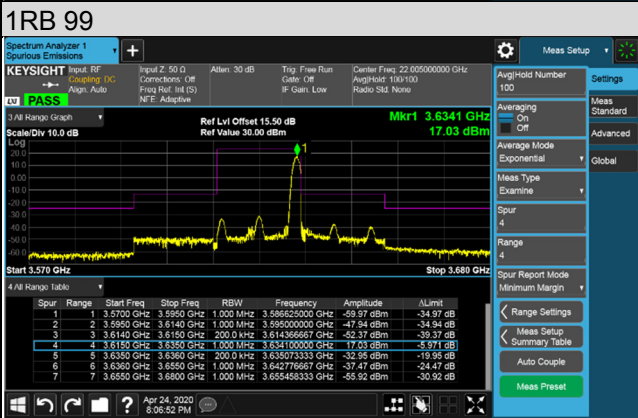

Channel Bandwidth 15MHz

Channel 56665 (3692.50MHz)

Frequency Range : 9kHz~1GHz

Frequency Range : 1GHz~18GHz

Frequency Range : 18GHz~40GHz

Channel Bandwidth 20MHz
Channel 55340 (3560.0MHz)

Channel 55990 (3625.0MHz)

Channel Bandwidth 20MHz
Channel 56640 (3690.0MHz)

1RB

1RB 99

Full RB

Channel Bandwidth 20MHz

Channel 55340 (3560.0MHz)

Frequency Range : 9kHz~1GHz

Frequency Range : 1GHz~18GHz