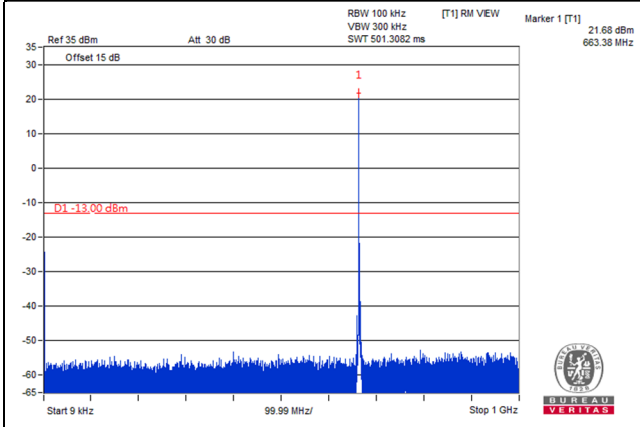

Frequency Range : 9kHz~1GHz

Frequency Range : 1GHz~18GHz

Frequency Range : 18GHz~40GHz

LTE Band 71

Channel Bandwidth: 5MHz

Channel 133147 (665.5MHz)

Frequency Range : 9kHz~1GHz

Frequency Range : 1GHz~7GHz