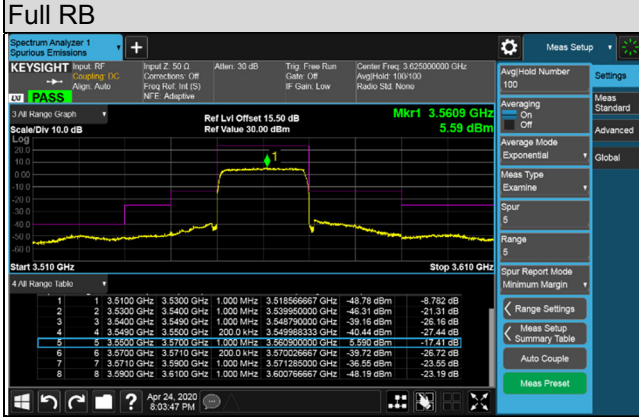

Channel Bandwidth 15MHz

Channel 56665 (3692.50MHz)

Frequency Range : 9kHz~1GHz

Frequency Range : 1GHz~18GHz

Frequency Range : 18GHz~40GHz

Channel Bandwidth 20MHz
Channel 55340 (3560.0MHz)

Channel 55990 (3625.0MHz)

Channel Bandwidth 20MHz
Channel 56640 (3690.0MHz)

1RB

1RB 99

Full RB

Channel Bandwidth 20MHz

Channel 55340 (3560.0MHz)

Frequency Range : 9kHz~1GHz

Frequency Range : 1GHz~18GHz