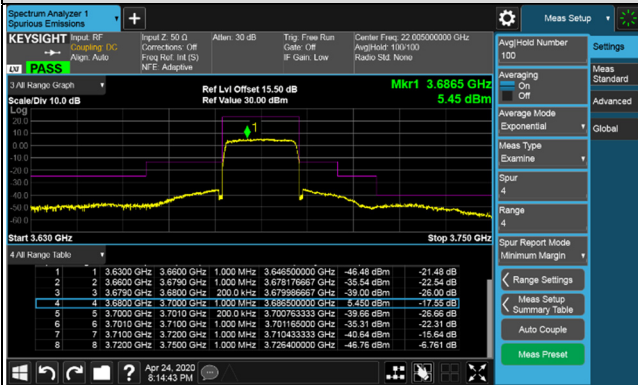

Channel Bandwidth 20MHz
Channel 56640 (3690.0MHz)

1RB

1RB 99

Full RB

Channel Bandwidth 20MHz

Channel 55340 (3560.0MHz)

Frequency Range : 9kHz~1GHz

Frequency Range : 1GHz~18GHz