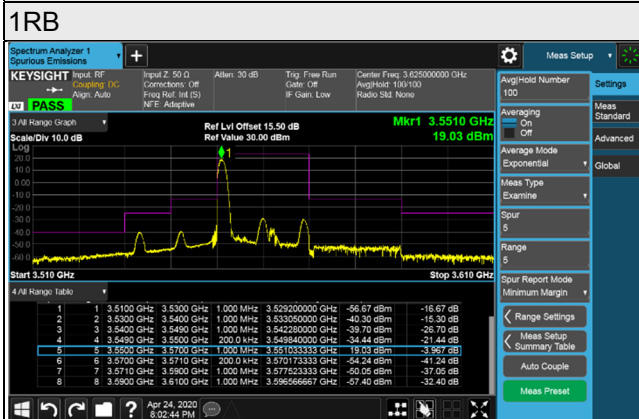

Channel Bandwidth 15MHz

Channel 56665 (3692.50MHz)

Frequency Range : 9kHz~1GHz

Frequency Range : 1GHz~18GHz

Frequency Range : 18GHz~40GHz

Channel Bandwidth 20MHz
Channel 55340 (3560.0MHz)

Channel 55990 (3625.0MHz)

Channel Bandwidth 20MHz
Channel 56640 (3690.0MHz)

1RB

1RB 99

Full RB

Channel Bandwidth 20MHz

Channel 55340 (3560.0MHz)

Frequency Range : 9kHz~1GHz

Frequency Range : 1GHz~18GHz