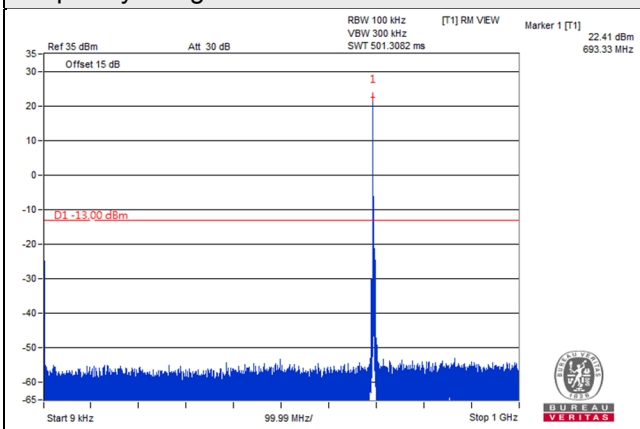

Frequency Range : 9kHz~1GHz

Frequency Range : 1GHz~18GHz

Frequency Range : 18GHz~40GHz

LTE Band 71

Channel Bandwidth: 5MHz

Channel 133147 (665.5MHz)

Frequency Range : 9kHz~1GHz

Frequency Range : 1GHz~7GHz

Channel 133297 (680.5MHz)

Frequency Range : 9kHz~1GHz

Frequency Range : 1GHz~7GHz

Channel 133447 (695.5MHz)

Frequency Range : 9kHz~1GHz

Frequency Range : 1GHz~7GHz

Channel Bandwidth: 10MHz

Channel 133172 (668.0MHz)

Frequency Range : 9kHz~1GHz

Frequency Range : 1GHz~7GHz

Channel 133297 (680.5MHz)

Frequency Range : 9kHz~1GHz

Frequency Range : 1GHz~7GHz

Channel 133422 (693.0MHz)

Frequency Range : 9kHz~1GHz

Frequency Range : 1GHz~7GHz