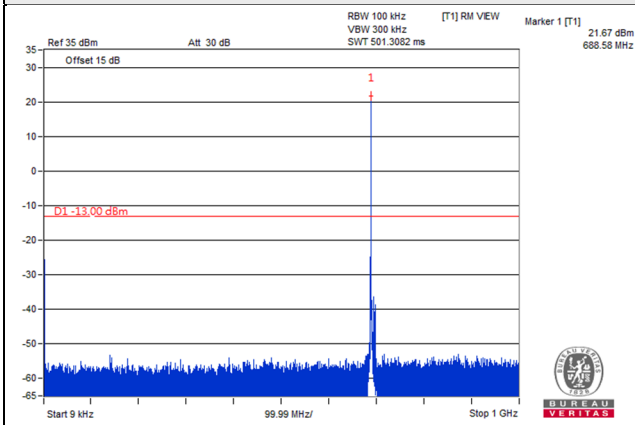

Channel 133297 (680.5MHz)

Frequency Range : 9kHz~1GHz

Frequency Range : 1GHz~7GHz

Channel 133447 (695.5MHz)

Frequency Range : 9kHz~1GHz

Frequency Range : 1GHz~7GHz

Channel Bandwidth: 10MHz

Channel 133172 (668.0MHz)

Frequency Range : 9kHz~1GHz

Frequency Range : 1GHz~7GHz

Channel 133297 (680.5MHz)

Frequency Range : 9kHz~1GHz

Frequency Range : 1GHz~7GHz

Channel 133422 (693.0MHz)

Frequency Range : 9kHz~1GHz

Frequency Range : 1GHz~7GHz