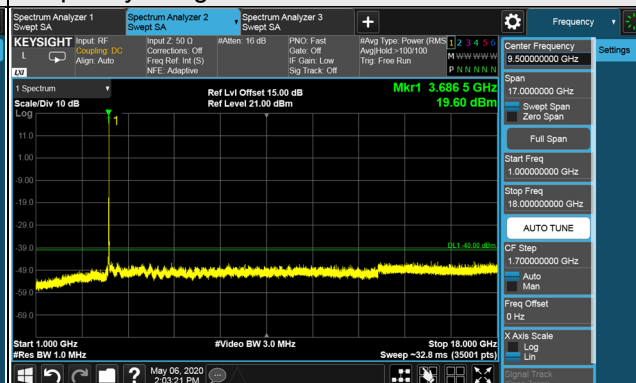

Channel Bandwidth 15MHz

Channel 56665 (3692.50MHz)

Frequency Range : 9kHz~1GHz

Frequency Range : 1GHz~18GHz

Frequency Range : 18GHz~40GHz

Channel Bandwidth 20MHz
Channel 55340 (3560.0MHz)

Channel 55990 (3625.0MHz)

Channel Bandwidth 20MHz
Channel 56640 (3690.0MHz)

1RB

1RB 99

Full RB

Channel Bandwidth 20MHz

Channel 55340 (3560.0MHz)

Frequency Range : 9kHz~1GHz

Frequency Range : 1GHz~18GHz