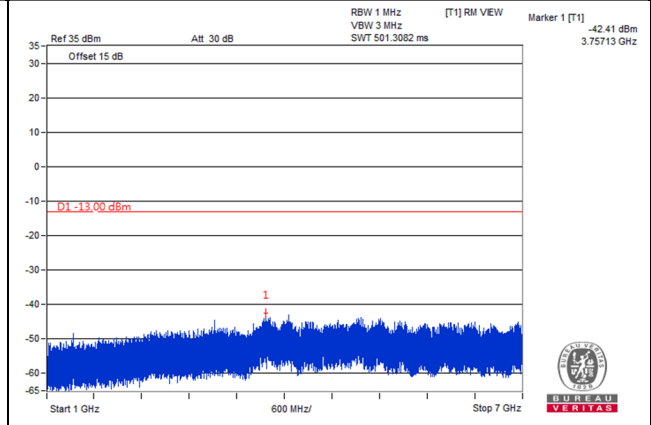

Frequency Range : 1GHz~7GHz