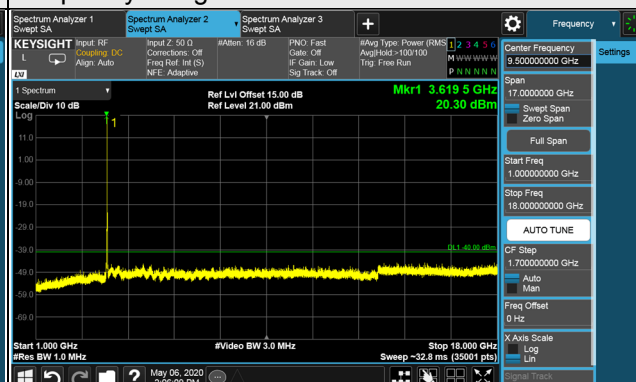

Frequency Range : 1GHz~18GHz