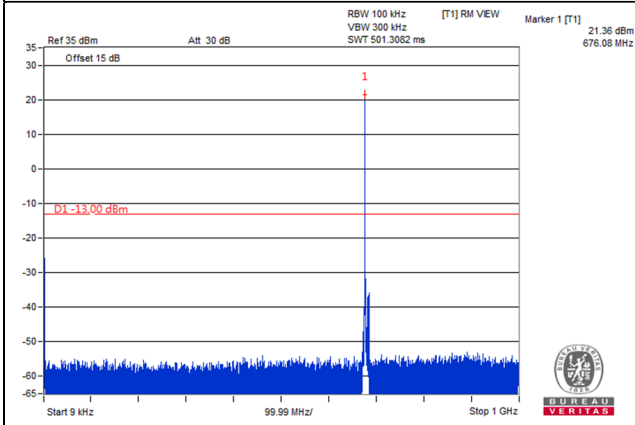

Channel 133297 (680.5MHz)

Frequency Range : 9kHz~1GHz

Frequency Range : 1GHz~7GHz

Channel 133447 (695.5MHz)

Frequency Range : 9kHz~1GHz

Frequency Range : 1GHz~7GHz

Channel Bandwidth: 10MHz

Channel 133172 (668.0MHz)

Frequency Range : 9kHz~1GHz

Frequency Range : 1GHz~7GHz

Channel 133297 (680.5MHz)

Frequency Range : 9kHz~1GHz

Frequency Range : 1GHz~7GHz

Channel 133422 (693.0MHz)

Frequency Range : 9kHz~1GHz

Frequency Range : 1GHz~7GHz