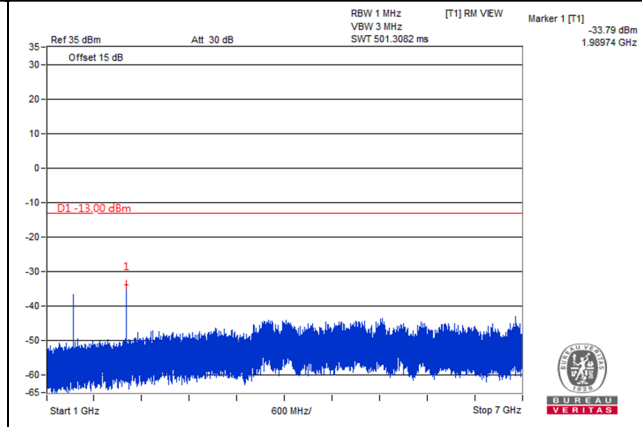

Frequency Range : 9kHz~1GHz

Frequency Range : 1GHz~18GHz

Frequency Range : 18GHz~40GHz

LTE Band 71

Channel Bandwidth: 5MHz

Channel 133147 (665.5MHz)

Frequency Range : 9kHz~1GHz

Frequency Range : 1GHz~7GHz

Channel 133297 (680.5MHz)

Frequency Range : 9kHz~1GHz

Frequency Range : 1GHz~7GHz

Channel 133447 (695.5MHz)

Frequency Range : 9kHz~1GHz

Frequency Range : 1GHz~7GHz

Channel Bandwidth: 10MHz

Channel 133172 (668.0MHz)