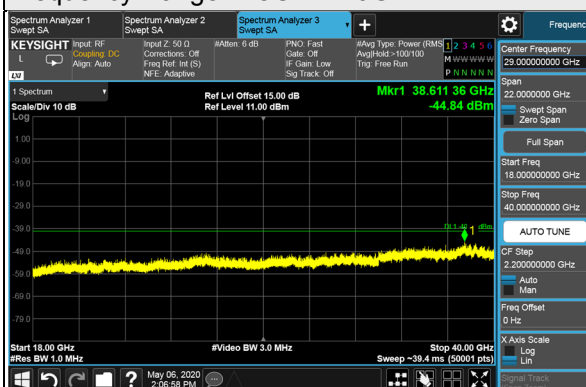

Frequency Range : 18GHz~40GHz

Channel Bandwidth 20MHz

Channel 55990 (3625.0MHz)

Frequency Range : 9kHz~1GHz

Frequency Range : 1GHz~18GHz

Frequency Range : 18GHz~40GHz

Channel Bandwidth 20MHz

Channel 56640 (3690.0MHz)

Frequency Range : 9kHz~1GHz

Frequency Range : 1GHz~18GHz

Frequency Range : 18GHz~40GHz

LTE Band 71

Channel Bandwidth: 5MHz

Channel 133147 (665.5MHz)

Frequency Range : 9kHz~1GHz

Frequency Range : 1GHz~7GHz