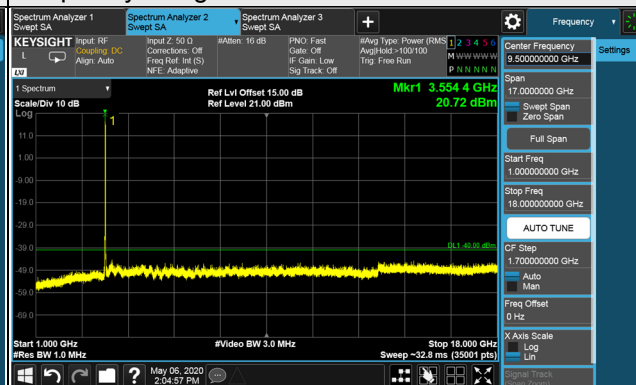

Channel Bandwidth 20MHz
Channel 56640 (3690.0MHz)

1RB

1RB 99

Full RB

Channel Bandwidth 20MHz

Channel 55340 (3560.0MHz)

Frequency Range : 9kHz~1GHz

Frequency Range : 1GHz~18GHz