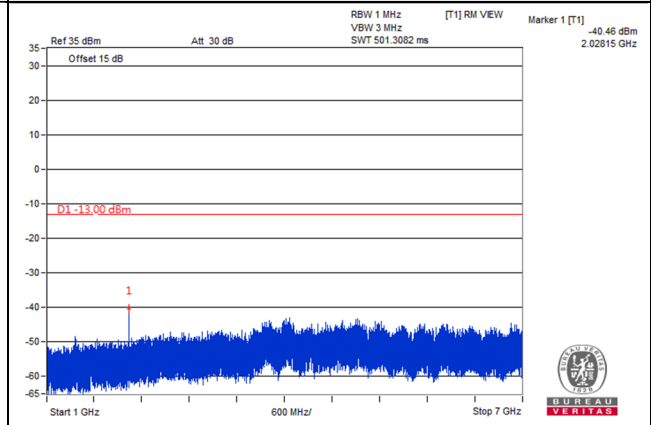

Channel 133297 (680.5MHz)

Frequency Range : 9kHz~1GHz

Frequency Range : 1GHz~7GHz

Channel 133447 (695.5MHz)

Frequency Range : 9kHz~1GHz

Frequency Range : 1GHz~7GHz

Channel Bandwidth: 10MHz

Channel 133172 (668.0MHz)

Frequency Range : 9kHz~1GHz

Frequency Range : 1GHz~7GHz

Channel 133297 (680.5MHz)

Frequency Range : 9kHz~1GHz

Frequency Range : 1GHz~7GHz

Channel 133422 (693.0MHz)

Frequency Range : 9kHz~1GHz

Frequency Range : 1GHz~7GHz