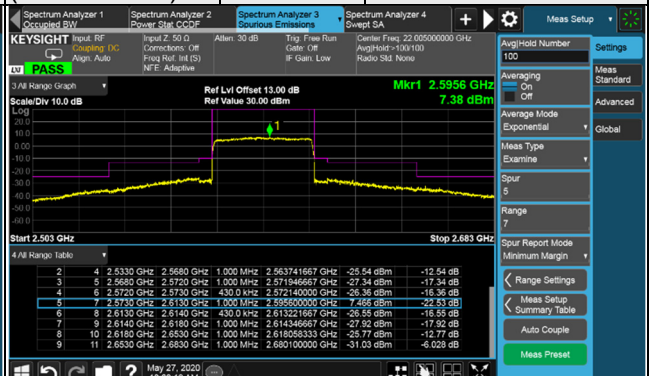

Channel Bandwidth: 40MHz

Channel 503202 (2516.01MHz)  $\pi/2$  BPSK 1 RB / 0 RB Offset

Channel 518598 (2592.99MHz)  $\pi/2$  BPSK 1 RB / 0 RB Offset

Channel 503202 (2516.01MHz)  $\pi/2$  BPSK 1 RB / 105 RB Offset

Channel 518598 (2592.99MHz)  $\pi/2$  BPSK 1 RB / 105 RB Offset

Channel 503202 (2516.01MHz)  $\pi/2$  BPSK 106 RB / 0 RB Offset

Channel 518598 (2592.99MHz)  $\pi/2$  BPSK 106 RB / 0 RB Offset

Channel Bandwidth: 40MHz