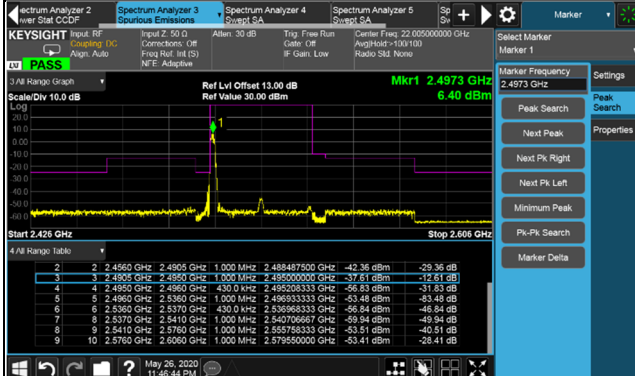

Channel Bandwidth: 40MHz

Channel 503202 (2516.01MHz)  $\pi/2$  BPSK 1 RB / 0 RB Offset

Channel 518598 (2592.99MHz)  $\pi/2$  BPSK 1 RB / 0 RB Offset

Channel 503202 (2516.01MHz)  $\pi/2$  BPSK 1 RB / 105 RB Offset

Channel 518598 (2592.99MHz)  $\pi/2$  BPSK 1 RB / 105 RB Offset

Channel 503202 (2516.01MHz)  $\pi/2$  BPSK 106 RB / 0 RB Offset

Channel 518598 (2592.99MHz)  $\pi/2$  BPSK 106 RB / 0 RB Offset

Channel Bandwidth: 40MHz