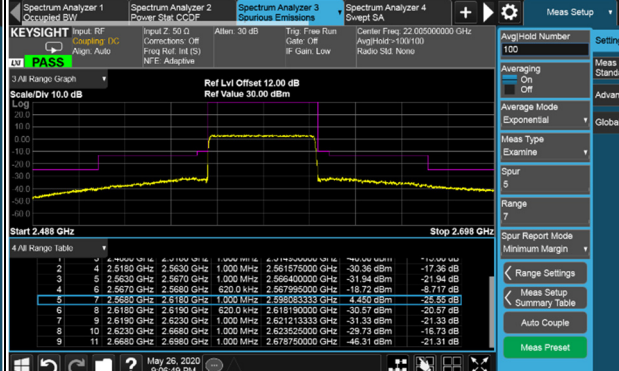

Channel 534000 (2670.00MHz)  $\pi/2$  BPSK 1 RB / 0 RB Offset

Channel 534000 (2670.00MHz)  $\pi/2$  BPSK 1 RB / 105 RB Offset

Channel 534000 (2670.00MHz)  $\pi/2$  BPSK 106 RB / 0 RB Offset

Channel Bandwidth: 50MHz

Channel 504204 (2521.02MHz)  $\pi/2$  BPSK 1 RB / 0 RB Offset

Channel 518598 (2592.99MHz)  $\pi/2$  BPSK 1 RB / 0 RB Offset

Channel 504204 (2521.02MHz)  $\pi/2$  BPSK 1 RB / 132 RB Offset

Channel 518598 (2592.99MHz)  $\pi/2$  BPSK 1 RB / 132 RB Offset

Channel 504204 (2521.02MHz)  $\pi/2$  BPSK 133 RB / 0 RB Offset

Channel 518598 (2592.99MHz)  $\pi/2$  BPSK 133 RB / 0 RB Offset

Channel Bandwidth: 50MHz

Channel 532998 (2664.99MHz)  $\pi/2$  BPSK 1 RB / 0 RB Offset

Channel 532998 (2664.99MHz)  $\pi/2$  BPSK 1 RB / 132 RB Offset

Channel 532998 (2664.99MHz)  $\pi/2$  BPSK 133 RB / 0 RB Offset