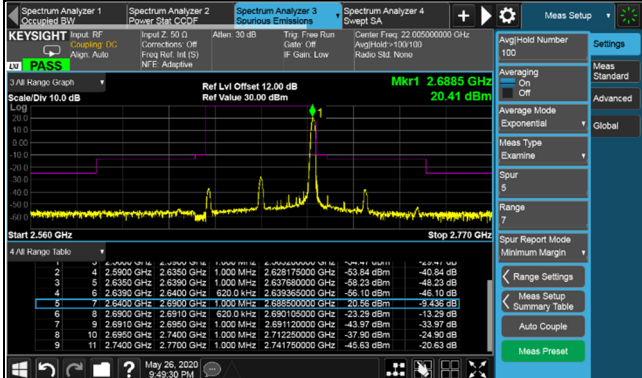

Channel Bandwidth: 40MHz

Channel 503202 (2516.01MHz)  $\pi/2$  BPSK 1 RB / 0 RB Offset

Channel 518598 (2592.99MHz)  $\pi/2$  BPSK 1 RB / 0 RB Offset

Channel 503202 (2516.01MHz)  $\pi/2$  BPSK 1 RB / 105 RB Offset

Channel 504204 (2521.02MHz)  $\pi/2$  BPSK 1 RB / 0 RB Offset

Channel 518598 (2592.99MHz)  $\pi/2$  BPSK 1 RB / 0 RB Offset

Channel 504204 (2521.02MHz)  $\pi/2$  BPSK 1 RB / 132 RB Offset

Channel 518598 (2592.99MHz)  $\pi/2$  BPSK 1 RB / 132 RB Offset

Channel 504204 (2521.02MHz)  $\pi/2$  BPSK 133 RB / 0 RB Offset

Channel 518598 (2592.99MHz)  $\pi/2$  BPSK 133 RB / 0 RB Offset

Channel Bandwidth: 50MHz

Channel 532998 (2664.99MHz)  $\pi/2$  BPSK 1 RB / 0 RB Offset

Channel 532998 (2664.99MHz)  $\pi/2$  BPSK 1 RB / 132 RB Offset

Channel 532998 (2664.99MHz)  $\pi/2$  BPSK 133 RB / 0 RB Offset