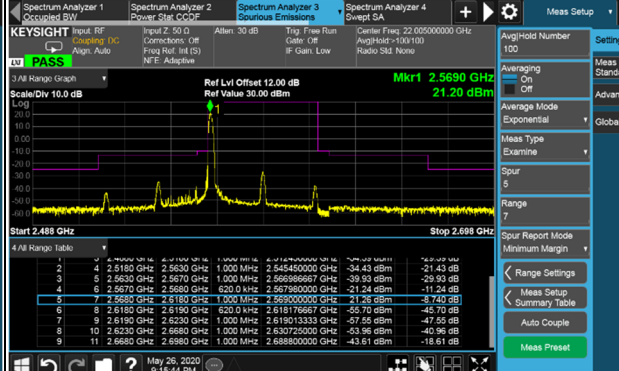

Channel Bandwidth: 40MHz

Channel 503202 (2516.01MHz)  $\pi/2$  BPSK 1 RB / 0 RB Offset

Channel 518598 (2592.99MHz)  $\pi/2$  BPSK 1 RB / 0 RB Offset

Channel 503202 (2516.01MHz)  $\pi/2$  BPSK 1 RB / 105 RB Offset

Channel 518598 (2592.99MHz)  $\pi/2$  BPSK 1 RB / 105 RB Offset

Channel 503202 (2516.01MHz)  $\pi/2$  BPSK 106 RB / 0 RB Offset

Channel 518598 (2592.99MHz)  $\pi/2$  BPSK 106 RB / 0 RB Offset

Channel Bandwidth: 40MHz

Channel 534000 (2670.00MHz)  $\pi/2$  BPSK 1 RB / 0 RB Offset

Channel 534000 (2670.00MHz)  $\pi/2$  BPSK 1 RB / 105 RB Offset

Channel 534000 (2670.00MHz)  $\pi/2$  BPSK 106 RB / 0 RB Offset

Channel Bandwidth: 50MHz

Channel 504204 (2521.02MHz)  $\pi/2$  BPSK 1 RB / 0 RB Offset

Channel 518598 (2592.99MHz)  $\pi/2$  BPSK 1 RB / 0 RB Offset

Channel 504204 (2521.02MHz)  $\pi/2$  BPSK 1 RB / 132 RB Offset

Channel 518598 (2592.99MHz)  $\pi/2$  BPSK 1 RB / 132 RB Offset