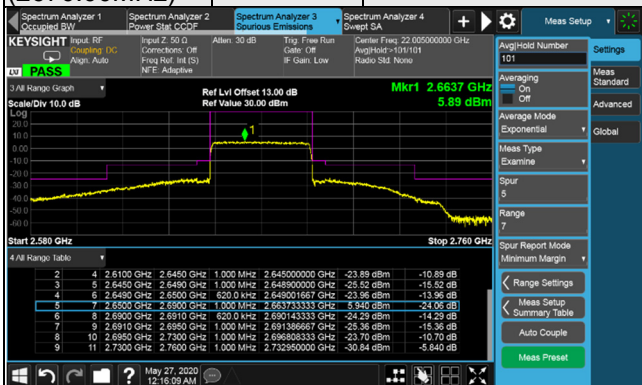

Channel Bandwidth: 40MHz

Channel 503202 (2516.01MHz)  $\pi/2$  BPSK 1 RB / 0 RB Offset

Channel 518598 (2592.99MHz)  $\pi/2$  BPSK 1 RB / 0 RB Offset

Channel 503202 (2516.01MHz)  $\pi/2$  BPSK 1 RB / 105 RB Offset

Channel 518598 (2592.99MHz)  $\pi/2$  BPSK 1 RB / 105 RB Offset

Channel 503202 (2516.01MHz)  $\pi/2$  BPSK 106 RB / 0 RB Offset

Channel 518598 (2592.99MHz)  $\pi/2$  BPSK 106 RB / 0 RB Offset

Channel Bandwidth: 40MHz

Channel 534000 (2670.00MHz)  $\pi/2$  BPSK 1 RB / 0 RB Offset

Channel 534000 (2670.00MHz)  $\pi/2$  BPSK 1 RB / 105 RB Offset

Channel 534000 (2670.00MHz)  $\pi/2$  BPSK 106 RB / 0 RB Offset

Channel Bandwidth: 50MHz

Channel 504204 (2521.02MHz)  $\pi/2$  BPSK 1 RB / 0 RB Offset

Channel 518598 (2592.99MHz)  $\pi/2$  BPSK 1 RB / 0 RB Offset

Channel 504204 (2521.02MHz)  $\pi/2$  BPSK 1 RB / 132 RB Offset

Channel 518598 (2592.99MHz)  $\pi/2$  BPSK 1 RB / 132 RB Offset