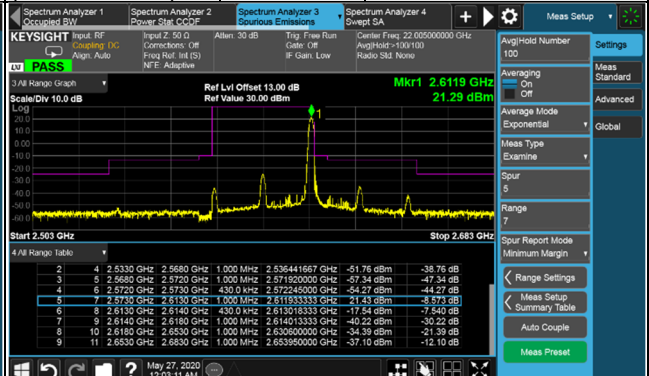

Channel Bandwidth: 40MHz

Channel 503202 (2516.01MHz)  $\pi/2$  BPSK 1 RB / 0 RB Offset

Channel 518598 (2592.99MHz)  $\pi/2$  BPSK 1 RB / 0 RB Offset

Channel 503202 (2516.01MHz)  $\pi/2$  BPSK 1 RB / 105 RB Offset

Channel 518598 (2592.99MHz)  $\pi/2$  BPSK 1 RB / 105 RB Offset

Channel 503202 (2516.01MHz)  $\pi/2$  BPSK 106 RB / 0 RB Offset

Channel 518598 (2592.99MHz)  $\pi/2$  BPSK 106 RB / 0 RB Offset

Channel Bandwidth: 40MHz