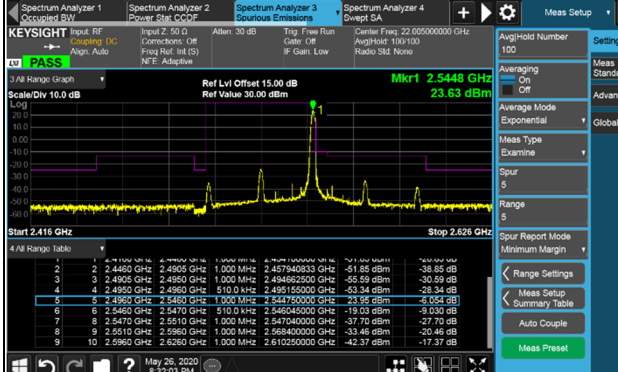

Channel Bandwidth: 40MHz

Channel 503202 (2516.01MHz)  $\pi/2$  BPSK 1 RB / 0 RB Offset

Channel 518598 (2592.99MHz)  $\pi/2$  BPSK 1 RB / 0 RB Offset

Channel 503202 (2516.01MHz)  $\pi/2$  BPSK 1 RB / 105 RB Offset

Channel 518598 (2592.99MHz)  $\pi/2$  BPSK 1 RB / 105 RB Offset

Channel 503202 (2516.01MHz)  $\pi/2$  BPSK 106 RB / 0 RB Offset

Channel 518598 (2592.99MHz)  $\pi/2$  BPSK 106 RB / 0 RB Offset

Channel Bandwidth: 40MHz

Channel 534000 (2670.00MHz)  $\pi/2$  BPSK 1 RB / 0 RB Offset

Channel 534000 (2670.00MHz)  $\pi/2$  BPSK 1 RB / 105 RB Offset

Channel 534000 (2670.00MHz)  $\pi/2$  BPSK 106 RB / 0 RB Offset

Channel Bandwidth: 50MHz

Channel 504204 (2521.02MHz)  $\pi/2$  BPSK 1 RB / 0 RB Offset

Channel 518598 (2592.99MHz)  $\pi/2$  BPSK 1 RB / 0 RB Offset

Channel 504204 (2521.02MHz)  $\pi/2$  BPSK 1 RB / 132 RB Offset

Channel 518598 (2592.99MHz)  $\pi/2$  BPSK 1 RB / 132 RB Offset