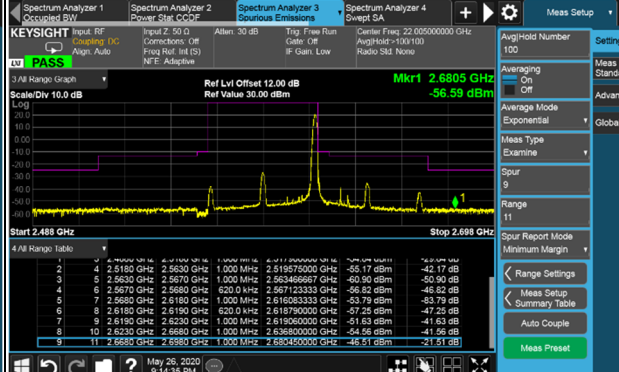

Channel 518598 (2592.99MHz)  $\pi/2$  BPSK 1 RB / 105 RB Offset

Channel 503202 (2516.01MHz)  $\pi/2$  BPSK 106 RB / 0 RB Offset

Channel 518598 (2592.99MHz)  $\pi/2$  BPSK 106 RB / 0 RB Offset

Channel Bandwidth: 40MHz

Channel 534000 (2670.00MHz)  $\pi/2$  BPSK 1 RB / 0 RB Offset

Channel 534000 (2670.00MHz)  $\pi/2$  BPSK 1 RB / 105 RB Offset

Channel 534000 (2670.00MHz)  $\pi/2$  BPSK 106 RB / 0 RB Offset

Channel Bandwidth: 50MHz

Channel 504204 (2521.02MHz)  $\pi/2$  BPSK 1 RB / 0 RB Offset

Channel 518598 (2592.99MHz)  $\pi/2$  BPSK 1 RB / 0 RB Offset

Channel 504204 (2521.02MHz)  $\pi/2$  BPSK 1 RB / 132 RB Offset

Channel 518598 (2592.99MHz)  $\pi/2$  BPSK 1 RB / 132 RB Offset

Channel 504204 (2521.02MHz)  $\pi/2$  BPSK 133 RB / 0 RB Offset

Channel 518598 (2592.99MHz)  $\pi/2$  BPSK 133 RB / 0 RB Offset

Channel Bandwidth: 50MHz

Channel 532998 (2664.99MHz)  $\pi/2$  BPSK 1 RB / 0 RB Offset