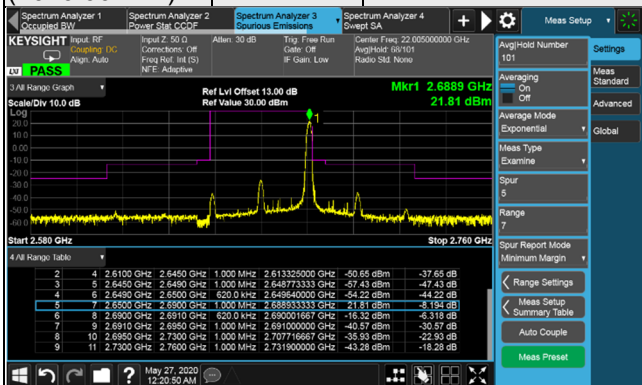

Channel Bandwidth: 40MHz

Channel 503202 (2516.01MHz)  $\pi/2$  BPSK 1 RB / 0 RB Offset

Channel 518598 (2592.99MHz)  $\pi/2$  BPSK 1 RB / 0 RB Offset

Channel 503202 (2516.01MHz)  $\pi/2$  BPSK 1 RB / 105 RB Offset

Channel 518598 (2592.99MHz)  $\pi/2$  BPSK 1 RB / 105 RB Offset

Channel 503202 (2516.01MHz)  $\pi/2$  BPSK 106 RB / 0 RB Offset

Channel 518598 (2592.99MHz)  $\pi/2$  BPSK 106 RB / 0 RB Offset

Channel Bandwidth: 40MHz

Channel 534000 (2670.00MHz)  $\pi/2$  BPSK 1 RB / 0 RB Offset

Channel 534000 (2670.00MHz)  $\pi/2$  BPSK 1 RB / 105 RB Offset

Channel 534000 (2670.00MHz)  $\pi/2$  BPSK 106 RB / 0 RB Offset

Channel Bandwidth: 50MHz