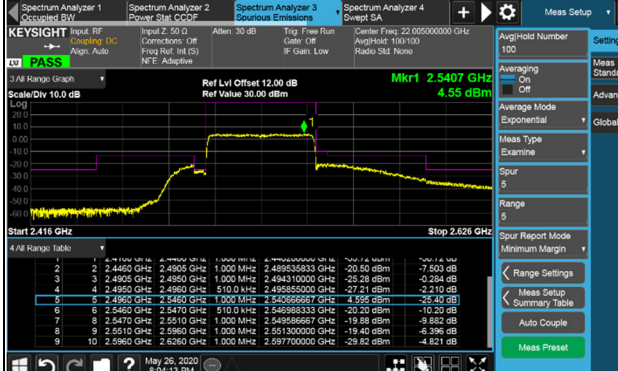

Channel 518598 (2592.99MHz)  $\pi/2$  BPSK 1 RB / 105 RB Offset

Channel 503202 (2516.01MHz)  $\pi/2$  BPSK 106 RB / 0 RB Offset

Channel 518598 (2592.99MHz)  $\pi/2$  BPSK 106 RB / 0 RB Offset

Channel Bandwidth: 40MHz

Channel 534000 (2670.00MHz)  $\pi/2$  BPSK 1 RB / 0 RB Offset

Channel 534000 (2670.00MHz)  $\pi/2$  BPSK 1 RB / 105 RB Offset

Channel 534000 (2670.00MHz)  $\pi/2$  BPSK 106 RB / 0 RB Offset

Channel Bandwidth: 50MHz

Channel 504204 (2521.02MHz)  $\pi/2$  BPSK 1 RB / 0 RB Offset

Channel 518598 (2592.99MHz)  $\pi/2$  BPSK 1 RB / 0 RB Offset

Channel 504204 (2521.02MHz)  $\pi/2$  BPSK 1 RB / 132 RB Offset

Channel 518598 (2592.99MHz)  $\pi/2$  BPSK 1 RB / 132 RB Offset

Channel 504204 (2521.02MHz)  $\pi/2$  BPSK 133 RB / 0 RB Offset

Channel 518598 (2592.99MHz)  $\pi/2$  BPSK 133 RB / 0 RB Offset

Channel Bandwidth: 50MHz

Channel 532998 (2664.99MHz)  $\pi/2$  BPSK 1 RB / 0 RB Offset