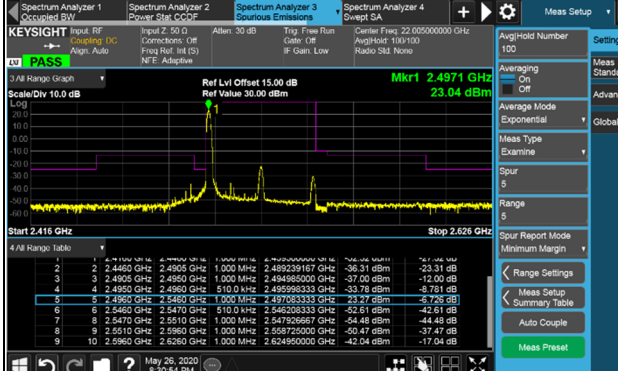

Channel Bandwidth: 40MHz

Channel 503202 (2516.01MHz)  $\pi/2$  BPSK 1 RB / 0 RB Offset

Channel 518598 (2592.99MHz)  $\pi/2$  BPSK 1 RB / 0 RB Offset

Channel 503202 (2516.01MHz)  $\pi/2$  BPSK 1 RB / 105 RB Offset

Channel 518598 (2592.99MHz)  $\pi/2$  BPSK 1 RB / 105 RB Offset

Channel 503202 (2516.01MHz)  $\pi/2$  BPSK 106 RB / 0 RB Offset

Channel 518598 (2592.99MHz)  $\pi/2$  BPSK 106 RB / 0 RB Offset

Channel Bandwidth: 40MHz

Channel 534000 (2670.00MHz)  $\pi/2$  BPSK 1 RB / 0 RB Offset

Channel 534000 (2670.00MHz)  $\pi/2$  BPSK 1 RB / 105 RB Offset

Channel 534000 (2670.00MHz)  $\pi/2$  BPSK 106 RB / 0 RB Offset

Channel Bandwidth: 50MHz

Channel 504204 (2521.02MHz)  $\pi/2$  BPSK 1 RB / 0 RB Offset

Channel 518598 (2592.99MHz)  $\pi/2$  BPSK 1 RB / 0 RB Offset

Channel 504204 (2521.02MHz)  $\pi/2$  BPSK 1 RB / 132 RB Offset

Channel 518598 (2592.99MHz)  $\pi/2$  BPSK 1 RB / 132 RB Offset