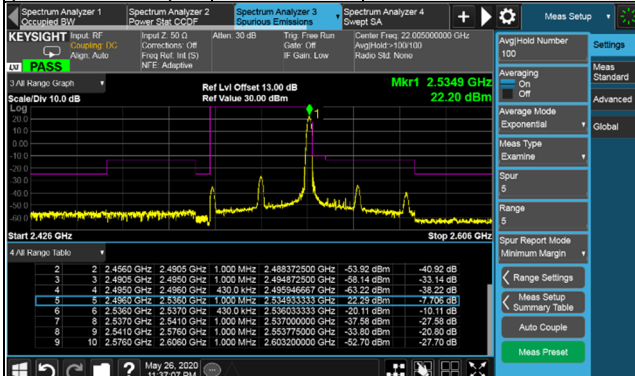

Channel Bandwidth: 40MHz

Channel 503202 (2516.01MHz)  $\pi/2$  BPSK 1 RB / 0 RB Offset

Channel 518598 (2592.99MHz)  $\pi/2$  BPSK 1 RB / 0 RB Offset

Channel 503202 (2516.01MHz)  $\pi/2$  BPSK 1 RB / 105 RB Offset

Channel 518598 (2592.99MHz)  $\pi/2$  BPSK 1 RB / 105 RB Offset

Channel 503202 (2516.01MHz)  $\pi/2$  BPSK 106 RB / 0 RB Offset

Channel 518598 (2592.99MHz)  $\pi/2$  BPSK 106 RB / 0 RB Offset

Channel Bandwidth: 40MHz