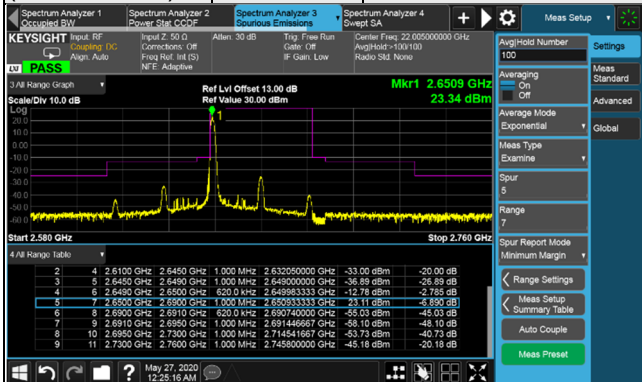

Channel Bandwidth: 40MHz

Channel 503202 (2516.01MHz)  $\pi/2$  BPSK 1 RB / 0 RB Offset

Channel 518598 (2592.99MHz)  $\pi/2$  BPSK 1 RB / 0 RB Offset

Channel 503202 (2516.01MHz)  $\pi/2$  BPSK 1 RB / 105 RB Offset

Channel 518598 (2592.99MHz)  $\pi/2$  BPSK 1 RB / 105 RB Offset

Channel 503202 (2516.01MHz)  $\pi/2$  BPSK 106 RB / 0 RB Offset

Channel 518598 (2592.99MHz)  $\pi/2$  BPSK 106 RB / 0 RB Offset

Channel Bandwidth: 40MHz

Channel 534000 (2670.00MHz)  $\pi/2$  BPSK 1 RB / 0 RB Offset

Channel 534000 (2670.00MHz)  $\pi/2$  BPSK 1 RB / 105 RB Offset

Channel 534000 (2670.00MHz)  $\pi/2$  BPSK 106 RB / 0 RB Offset

Channel Bandwidth: 50MHz