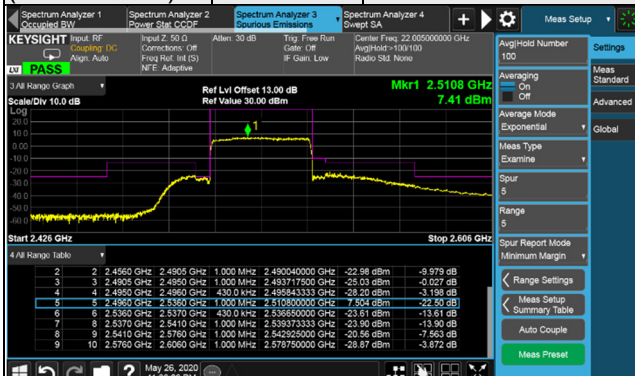

Channel Bandwidth: 40MHz

Channel 503202 (2516.01MHz)  $\pi/2$  BPSK 1 RB / 0 RB Offset

Channel 518598 (2592.99MHz)  $\pi/2$  BPSK 1 RB / 0 RB Offset

Channel 503202 (2516.01MHz)  $\pi/2$  BPSK 1 RB / 105 RB Offset

Channel 518598 (2592.99MHz)  $\pi/2$  BPSK 1 RB / 105 RB Offset

Channel 503202 (2516.01MHz)  $\pi/2$  BPSK 106 RB / 0 RB Offset

Channel 518598 (2592.99MHz)  $\pi/2$  BPSK 106 RB / 0 RB Offset

Channel Bandwidth: 40MHz