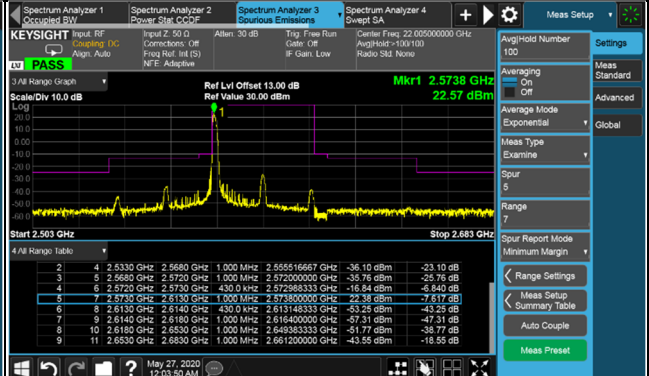

Channel Bandwidth: 40MHz

Channel 503202 (2516.01MHz)  $\pi/2$  BPSK 1 RB / 0 RB Offset

Channel 518598 (2592.99MHz)  $\pi/2$  BPSK 1 RB / 0 RB Offset

Channel 503202 (2516.01MHz)  $\pi/2$  BPSK 1 RB / 105 RB Offset

Channel 518598 (2592.99MHz)  $\pi/2$  BPSK 1 RB / 105 RB Offset

Channel 503202 (2516.01MHz)  $\pi/2$  BPSK 106 RB / 0 RB Offset

Channel 518598 (2592.99MHz)  $\pi/2$  BPSK 106 RB / 0 RB Offset

Channel Bandwidth: 40MHz