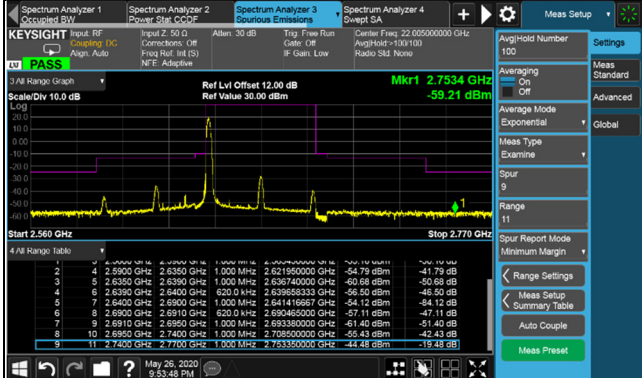

Channel Bandwidth: 40MHz

Channel 503202 (2516.01MHz)  $\pi/2$  BPSK 1 RB / 0 RB Offset

Channel 518598 (2592.99MHz)  $\pi/2$  BPSK 1 RB / 0 RB Offset

Channel 503202 (2516.01MHz)  $\pi/2$  BPSK 1 RB / 105 RB Offset

Channel 504204 (2521.02MHz)  $\pi/2$  BPSK 1 RB / 0 RB Offset

Channel 518598 (2592.99MHz)  $\pi/2$  BPSK 1 RB / 0 RB Offset

Channel 504204 (2521.02MHz)  $\pi/2$  BPSK 1 RB / 132 RB Offset

Channel 518598 (2592.99MHz)  $\pi/2$  BPSK 1 RB / 132 RB Offset

Channel 504204 (2521.02MHz)  $\pi/2$  BPSK 133 RB / 0 RB Offset

Channel 518598 (2592.99MHz)  $\pi/2$  BPSK 133 RB / 0 RB Offset

Channel Bandwidth: 50MHz

Channel 532998 (2664.99MHz)  $\pi/2$  BPSK 1 RB / 0 RB Offset

Channel 532998 (2664.99MHz)  $\pi/2$  BPSK 1 RB / 132 RB Offset

Channel 532998 (2664.99MHz)  $\pi/2$  BPSK 133 RB / 0 RB Offset