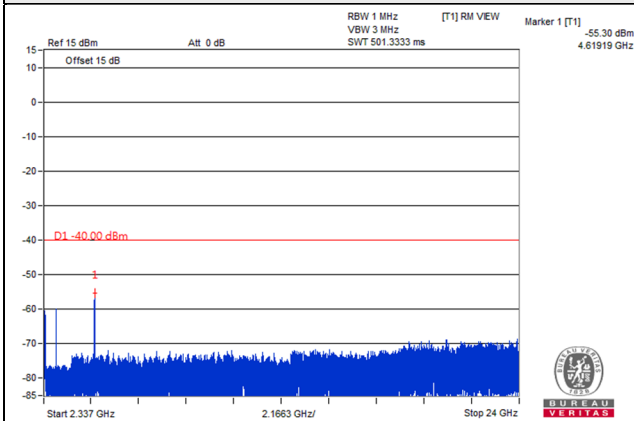

Frequency Range : 1GHz~2.288GHz

Frequency Range : 2.337GHz~24GHz

*The 9kHz signal over the limit is from Spectrum.

Channel Band width: 5MHz

Channel 27735 (2312.5MHz)

Frequency Range : 9kHz~1GHz

Frequency Range : 1GHz~2.288GHz

Frequency Range : 2.337GHz~24GHz

*The 9kHz signal over the limit is from Spectrum.

Channel Band width: 10MHz

Channel 27710 (2310.0MHz)

Frequency Range : 9kHz~1GHz

Frequency Range : 1GHz~2.288GHz

Frequency Range : 2.337GHz~24GHz

*The 9kHz signal over the limit is from Spectrum.