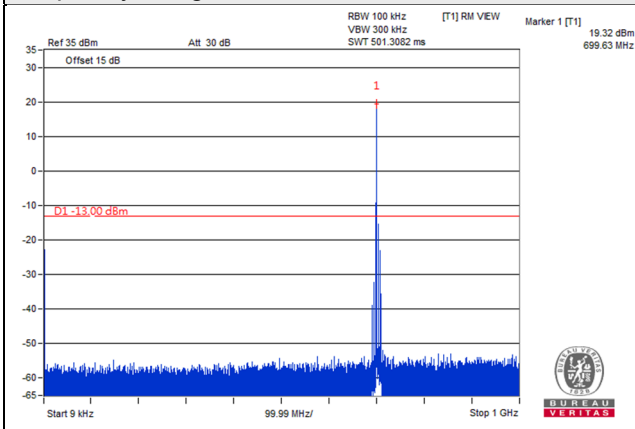

Channel Band width: 10MHz

Channel 23060 (704MHz)

Frequency Range : 9kHz~1GHz