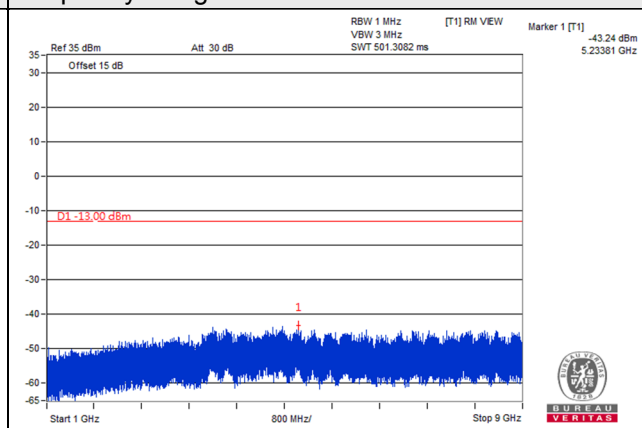

Channel Bandwidth 10MHz

Channel 20450 (829.0MHz)

Frequency Range : 9kHz~1GHz

Frequency Range : 1GHz~9GHz

Channel 20525 (836.5MHz)

Frequency Range : 9kHz~1GHz

Frequency Range : 1GHz~9GHz

Channel 20600 (844.0MHz)

Frequency Range : 9kHz~1GHz

Frequency Range : 1GHz~9GHz

LTE Band 12

Channel Band width: 1.4MHz

Channel 23017 (699.7MHz)

Frequency Range : 9kHz~1GHz

Frequency Range : 1GHz~8GHz

Channel 23095 (707.5MHz)