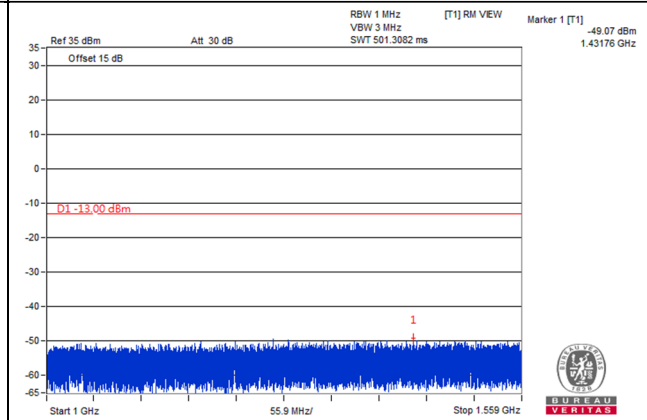

Frequency Range : 1.61GHz~8GHz

Channel Bandwidth: 5MHz

Channel 23255 (784.5MHz)

Frequency Range : 9kHz~1GHz

Frequency Range : 1GHz~1.559GHz

Frequency Range : 1.559GHz~1.61GHz

Frequency Range : 1.61GHz~8GHz

Channel Bandwidth: 10MHz

Channel 23230 (782.0MHz)

Frequency Range : 9kHz~1GHz

Frequency Range : 1GHz~1.559GHz

Frequency Range : 1.559GHz~1.61GHz

Frequency Range : 1.61GHz~8GHz

LTE Band 30

Channel Band width: 5MHz

Channel 27685 (2307.5MHz)