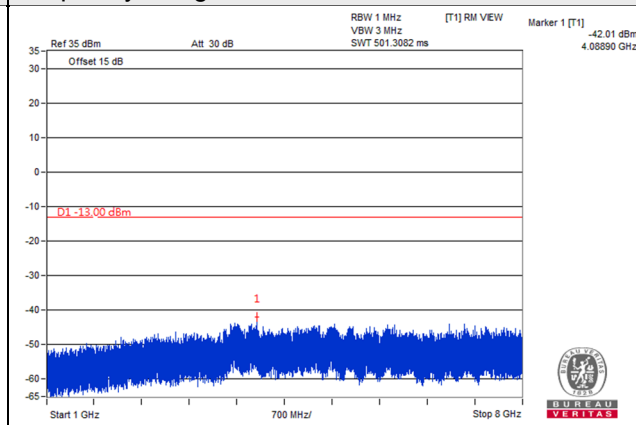

Frequency Range : 1GHz~8GHz