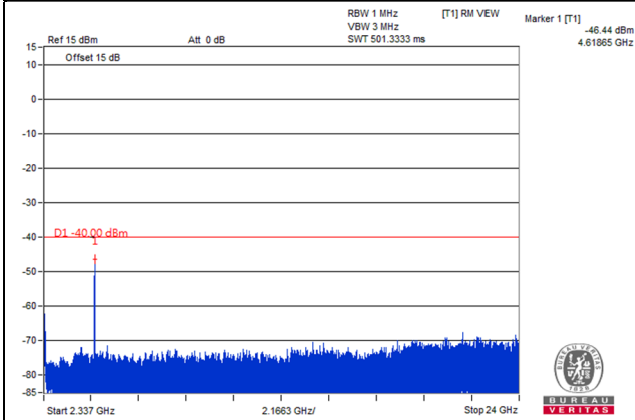

Channel 23230 (782.0MHz)

Frequency Range : 9kHz~1GHz

Frequency Range : 1GHz~1.559GHz

Frequency Range : 1.559GHz~1.61GHz

Frequency Range : 1.61GHz~8GHz

LTE Band 30

Channel Band width: 5MHz

Channel 27685 (2307.5MHz)

Frequency Range : 9kHz~1GHz

Frequency Range : 1GHz~2.288GHz

Frequency Range : 2.337GHz~24GHz

*The 9kHz signal over the limit is from Spectrum.

Channel Band width: 5MHz

Channel 27710 (2310.0MHz)

Frequency Range : 9kHz~1GHz

Frequency Range : 1GHz~2.288GHz

Frequency Range : 2.337GHz~24GHz

*The 9kHz signal over the limit is from Spectrum.

Channel Band width: 5MHz

Channel 27735 (2312.5MHz)

Frequency Range : 9kHz~1GHz

Frequency Range : 1GHz~2.288GHz