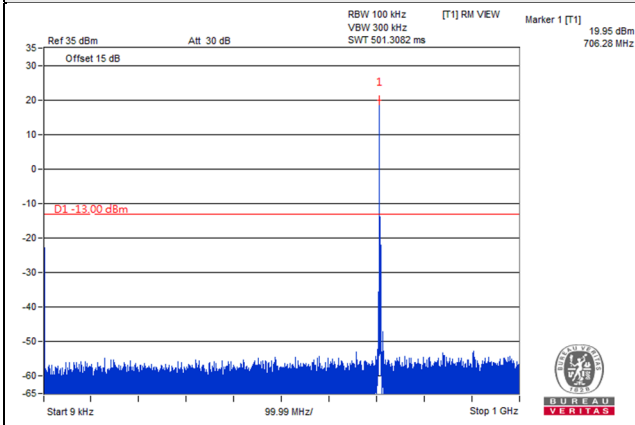

Channel 23095 (707.5MHz)

Frequency Range : 9kHz~1GHz