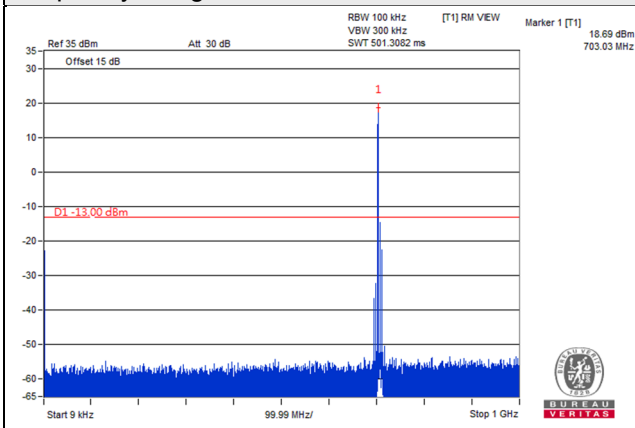

Frequency Range : 1GHz~8GHz

Channel Band width: 10MHz

Channel 23060 (704MHz)

Frequency Range : 9kHz~1GHz

Frequency Range : 1GHz~8GHz

Channel 23095 (707.5MHz)

Frequency Range : 9kHz~1GHz

Frequency Range : 1GHz~8GHz

Channel 23130 (711MHz)

Frequency Range : 9kHz~1GHz

Frequency Range : 1GHz~8GHz

LTE Band 13

Channel Bandwidth: 5MHz

Channel 23205 (779.5MHz)

Frequency Range : 9kHz~1GHz

Frequency Range : 1GHz~1.559GHz