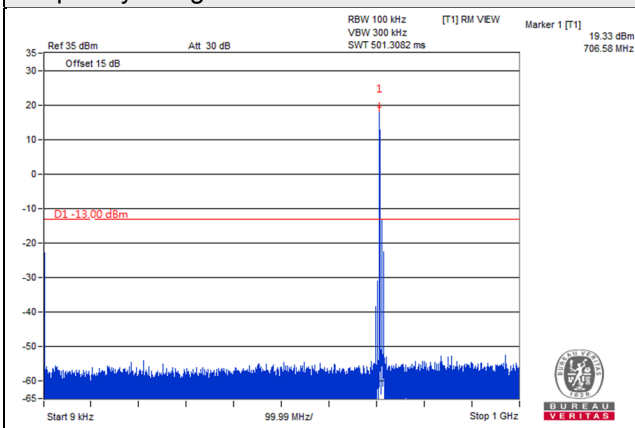

Frequency Range : 1GHz~8GHz

Channel Band width: 10MHz

Channel 23060 (704MHz)

Frequency Range : 9kHz~1GHz

Frequency Range : 1GHz~8GHz

Channel 23095 (707.5MHz)

Frequency Range : 9kHz~1GHz

Frequency Range : 1GHz~8GHz

Channel 23130 (711MHz)

Frequency Range : 9kHz~1GHz

Frequency Range : 1GHz~8GHz

LTE Band 13

Channel Bandwidth: 5MHz

Channel 23205 (779.5MHz)

Frequency Range : 9kHz~1GHz

Frequency Range : 1GHz~1.559GHz