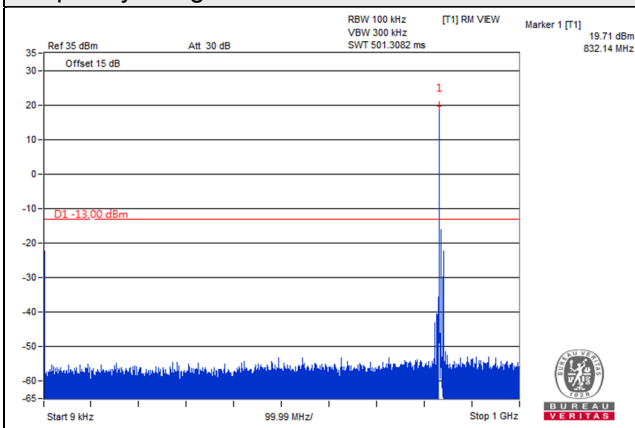

Channel Bandwidth 10MHz

Channel 20450 (829.0MHz)

Frequency Range : 9kHz~1GHz

Frequency Range : 1GHz~9GHz

Channel 20525 (836.5MHz)

Frequency Range : 9kHz~1GHz

Frequency Range : 1GHz~9GHz

Channel 20600 (844.0MHz)

Frequency Range : 9kHz~1GHz

Frequency Range : 1GHz~9GHz

LTE Band 12

Channel Band width: 1.4MHz

Channel 23017 (699.7MHz)

Frequency Range : 9kHz~1GHz

Frequency Range : 1GHz~8GHz

Channel 23095 (707.5MHz)