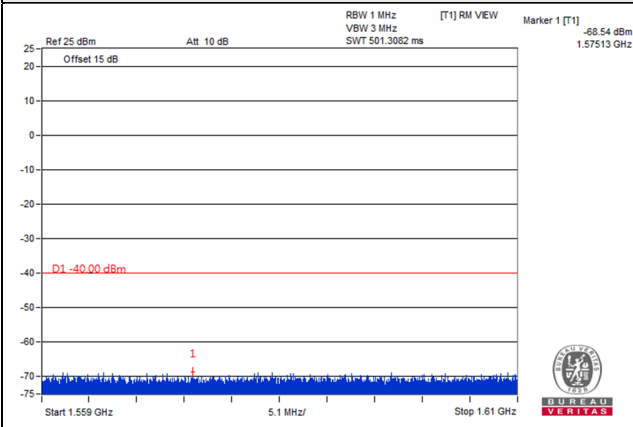

Frequency Range : 1.559GHz~1.61GHz