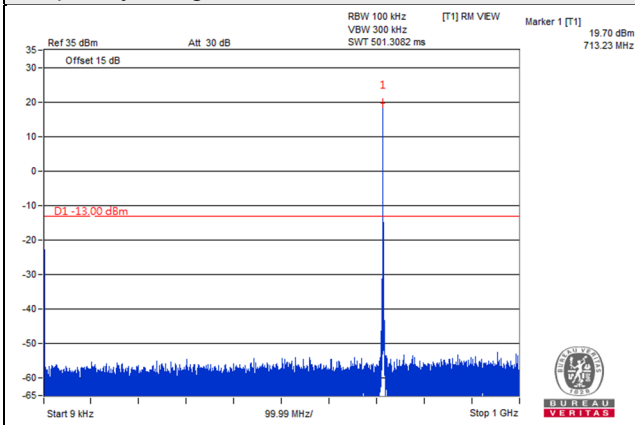

Frequency Range : 1GHz~8GHz

Channel 23095 (707.5MHz)

Frequency Range : 9kHz~1GHz

Frequency Range : 1GHz~8GHz

Channel 23165 (714.5MHz)

Frequency Range : 9kHz~1GHz

Frequency Range : 1GHz~8GHz

Channel Band width: 5MHz