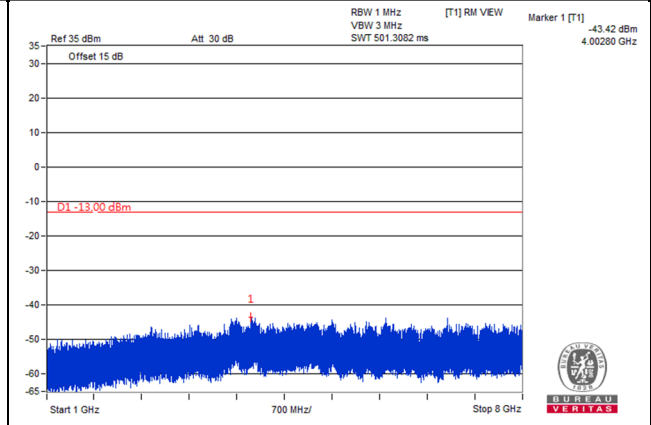

Frequency Range : 1GHz~8GHz