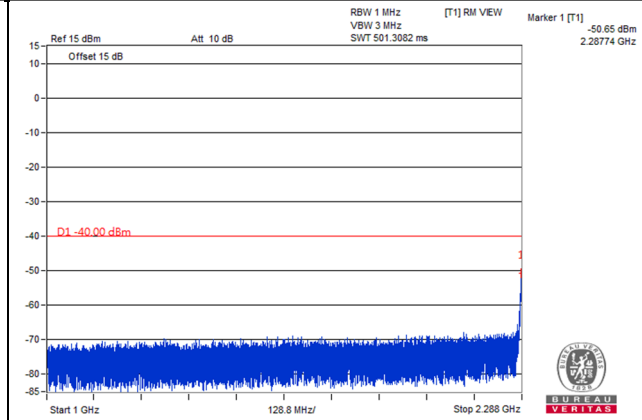

Frequency Range : 1GHz~2.288GHz

Frequency Range : 2.337GHz~24GHz

*The 9kHz signal over the limit is from Spectrum.

Channel Band width: 5MHz

Channel 27735 (2312.5MHz)

Frequency Range : 9kHz~1GHz

Frequency Range : 1GHz~2.288GHz

Frequency Range : 2.337GHz~24GHz

*The 9kHz signal over the limit is from Spectrum.

Channel Band width: 10MHz

Channel 27710 (2310.0MHz)

Frequency Range : 9kHz~1GHz

Frequency Range : 1GHz~2.288GHz

Frequency Range : 2.337GHz~24GHz

*The 9kHz signal over the limit is from Spectrum.