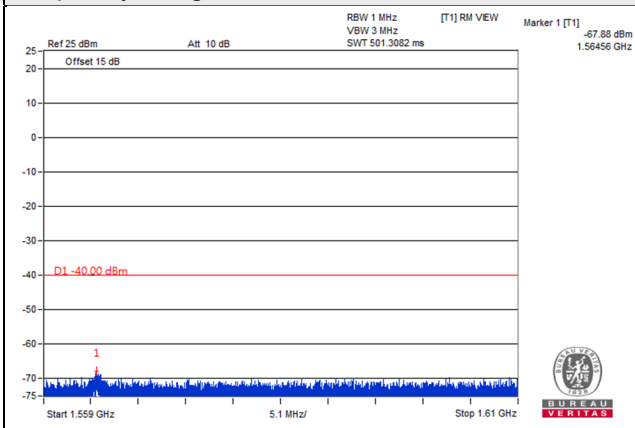

Frequency Range : 1.61GHz~8GHz

Channel Bandwidth: 5MHz

Channel 23255 (784.5MHz)

Frequency Range : 9kHz~1GHz

Frequency Range : 1GHz~1.559GHz

Frequency Range : 1.559GHz~1.61GHz

Frequency Range : 1.61GHz~8GHz

Channel Bandwidth: 10MHz

Channel 23230 (782.0MHz)

Frequency Range : 9kHz~1GHz

Frequency Range : 1GHz~1.559GHz

Frequency Range : 1.559GHz~1.61GHz

Frequency Range : 1.61GHz~8GHz

LTE Band 30

Channel Band width: 5MHz

Channel 27685 (2307.5MHz)