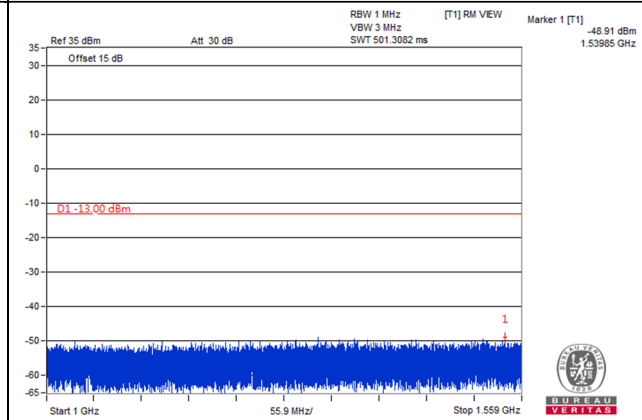

Channel 23130 (711MHz)

Frequency Range : 9kHz~1GHz

Frequency Range : 1GHz~8GHz

LTE Band 13

Channel Bandwidth: 5MHz

Channel 23205 (779.5MHz)

Frequency Range : 9kHz~1GHz

Frequency Range : 1GHz~1.559GHz

Frequency Range : 1.559GHz~1.61GHz

Frequency Range : 1.61GHz~8GHz

Channel Bandwidth: 5MHz

Channel 23230 (782.0MHz)

Frequency Range : 9kHz~1GHz

Frequency Range : 1GHz~1.559GHz

Frequency Range : 1.559GHz~1.61GHz