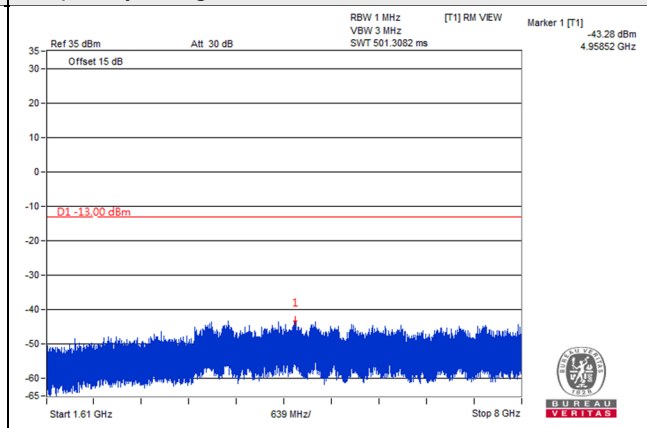

Frequency Range : 1.61GHz~8GHz

Channel Bandwidth: 5MHz

Channel 23255 (784.5MHz)

Frequency Range : 9kHz~1GHz

Frequency Range : 1GHz~1.559GHz

Frequency Range : 1.559GHz~1.61GHz

Frequency Range : 1.61GHz~8GHz

Channel Bandwidth: 10MHz

Channel 23230 (782.0MHz)

Frequency Range : 9kHz~1GHz

Frequency Range : 1GHz~1.559GHz

Frequency Range : 1.559GHz~1.61GHz

Frequency Range : 1.61GHz~8GHz

LTE Band 30

Channel Band width: 5MHz

Channel 27685 (2307.5MHz)