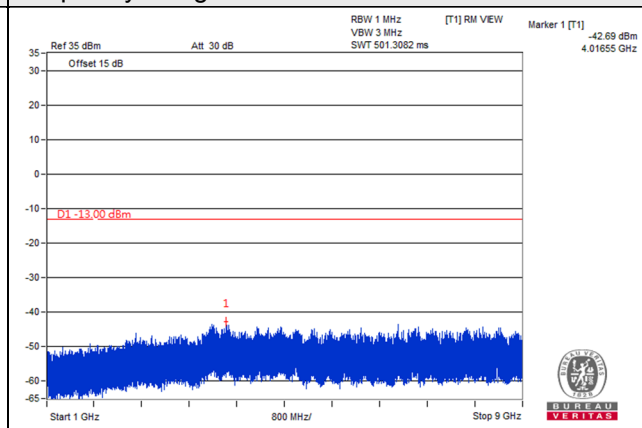

Channel Bandwidth 10MHz

Channel 20450 (829.0MHz)

Frequency Range : 9kHz~1GHz

Frequency Range : 1GHz~9GHz

Channel 20525 (836.5MHz)

Frequency Range : 9kHz~1GHz

Frequency Range : 1GHz~9GHz

Channel 20600 (844.0MHz)

Frequency Range : 9kHz~1GHz

Frequency Range : 1GHz~9GHz

LTE Band 12

Channel Band width: 1.4MHz

Channel 23017 (699.7MHz)

Frequency Range : 9kHz~1GHz

Frequency Range : 1GHz~8GHz

Channel 23095 (707.5MHz)