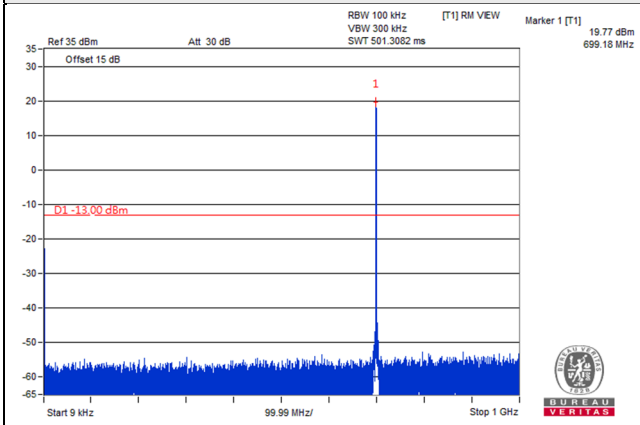

Frequency Range : 9kHz~1GHz

Frequency Range : 1GHz~9GHz

LTE Band 12

Channel Band width: 1.4MHz

Channel 23017 (699.7MHz)

Frequency Range : 9kHz~1GHz

Frequency Range : 1GHz~8GHz

Channel 23095 (707.5MHz)