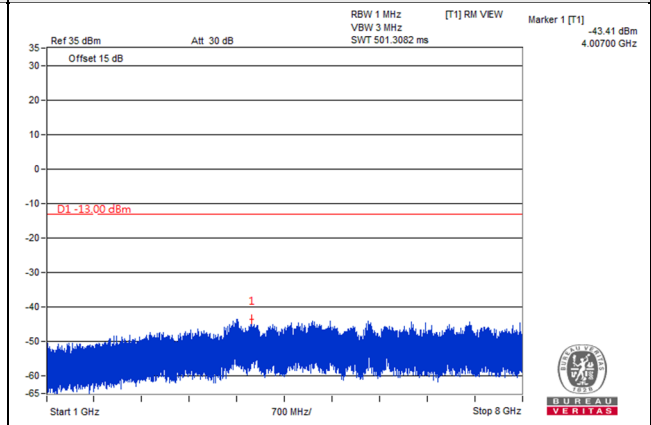

Frequency Range : 1GHz~8GHz

Channel 23095 (707.5MHz)

Frequency Range : 9kHz~1GHz

Frequency Range : 1GHz~8GHz

Channel 23165 (714.5MHz)

Frequency Range : 9kHz~1GHz

Frequency Range : 1GHz~8GHz

Channel Band width: 5MHz