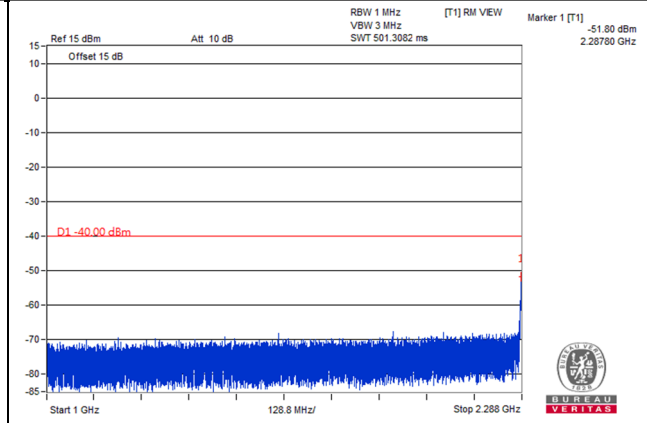

Channel 23230 (782.0MHz)

Frequency Range : 9kHz~1GHz

Frequency Range : 1GHz~1.559GHz

Frequency Range : 1.559GHz~1.61GHz

Frequency Range : 1.61GHz~8GHz

LTE Band 30

Channel Band width: 5MHz

Channel 27685 (2307.5MHz)

Frequency Range : 9kHz~1GHz

Frequency Range : 1GHz~2.288GHz

Frequency Range : 2.337GHz~24GHz

*The 9kHz signal over the limit is from Spectrum.

Channel Band width: 5MHz

Channel 27710 (2310.0MHz)

Frequency Range : 9kHz~1GHz

Frequency Range : 1GHz~2.288GHz

Frequency Range : 2.337GHz~24GHz

*The 9kHz signal over the limit is from Spectrum.

Channel Band width: 5MHz

Channel 27735 (2312.5MHz)

Frequency Range : 9kHz~1GHz

Frequency Range : 1GHz~2.288GHz

Frequency Range : 2.337GHz~24GHz

*The 9kHz signal over the limit is from Spectrum.

Channel Band width: 10MHz

Channel 27710 (2310.0MHz)

Frequency Range : 9kHz~1GHz

Frequency Range : 1GHz~2.288GHz

Frequency Range : 2.337GHz~24GHz