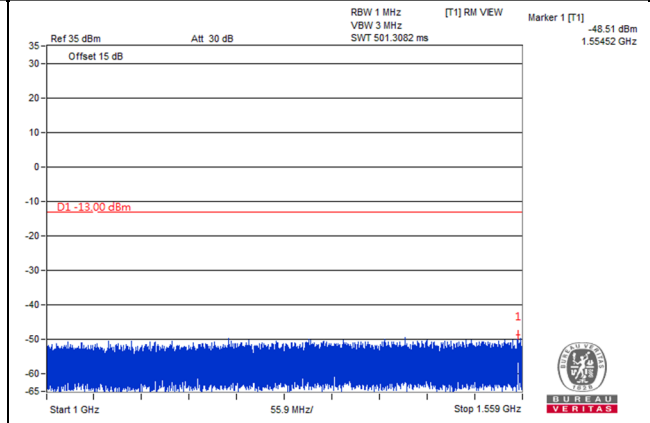

Channel 23130 (711MHz)

Frequency Range : 9kHz~1GHz

Frequency Range : 1GHz~8GHz

LTE Band 13

Channel Bandwidth: 5MHz

Channel 23205 (779.5MHz)

Frequency Range : 9kHz~1GHz

Frequency Range : 1GHz~1.559GHz