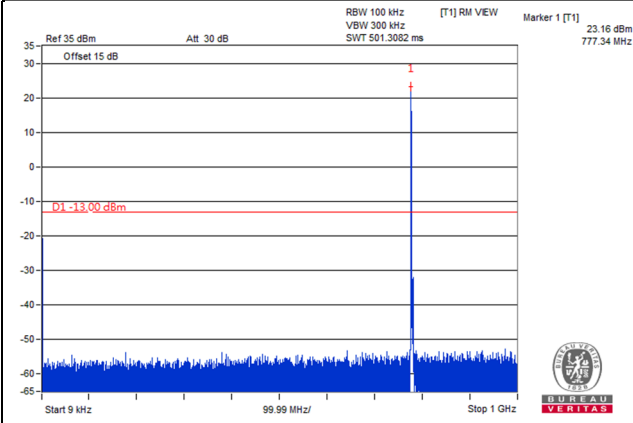

Channel 23130 (711MHz)

Frequency Range : 9kHz~1GHz

Frequency Range : 1GHz~8GHz

LTE Band 13

Channel Bandwidth: 5MHz

Channel 23205 (779.5MHz)

Frequency Range : 9kHz~1GHz

Frequency Range : 1GHz~1.559GHz