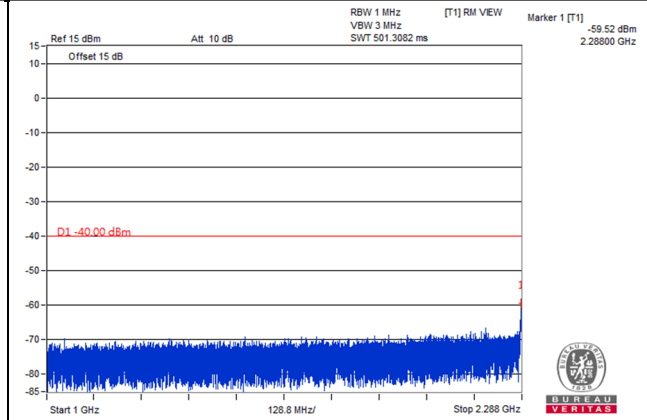

Frequency Range : 9kHz~1GHz

Frequency Range : 1GHz~2.288GHz

Frequency Range : 2.337GHz~24GHz

*The 9kHz signal over the limit is from Spectrum.

Channel Band width: 5MHz

Channel 27710 (2310.0MHz)

Frequency Range : 9kHz~1GHz

Frequency Range : 1GHz~2.288GHz

Frequency Range : 2.337GHz~24GHz

*The 9kHz signal over the limit is from Spectrum.

Channel Band width: 5MHz

Channel 27735 (2312.5MHz)

Frequency Range : 9kHz~1GHz

Frequency Range : 1GHz~2.288GHz

Frequency Range : 2.337GHz~24GHz

*The 9kHz signal over the limit is from Spectrum.

Channel Band width: 10MHz

Channel 27710 (2310.0MHz)

Frequency Range : 9kHz~1GHz

Frequency Range : 1GHz~2.288GHz

Frequency Range : 2.337GHz~24GHz

*The 9kHz signal over the limit is from Spectrum.