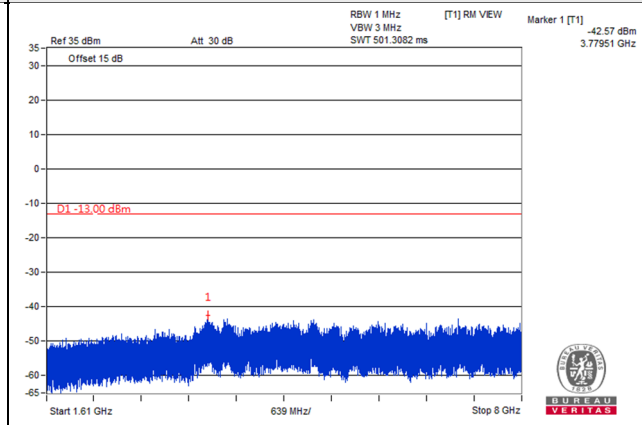

Frequency Range : 1.61GHz~8GHz