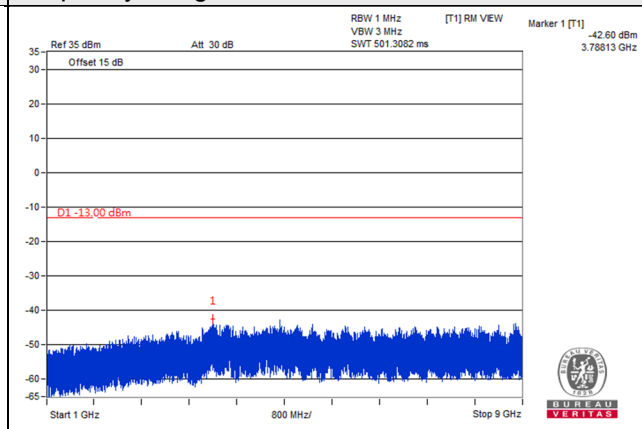

Channel Bandwidth 10MHz

Channel 20450 (829.0MHz)

Frequency Range : 9kHz~1GHz

Frequency Range : 1GHz~9GHz

Channel 20525 (836.5MHz)

Frequency Range : 9kHz~1GHz

Frequency Range : 1GHz~9GHz

Channel 20600 (844.0MHz)

Frequency Range : 9kHz~1GHz

Frequency Range : 1GHz~9GHz

LTE Band 12

Channel Band width: 1.4MHz

Channel 23017 (699.7MHz)

Frequency Range : 9kHz~1GHz

Frequency Range : 1GHz~8GHz

Channel 23095 (707.5MHz)