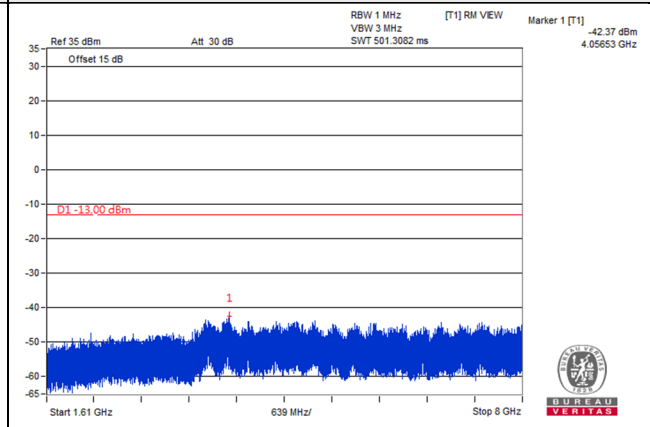

Frequency Range : 1.61GHz~8GHz