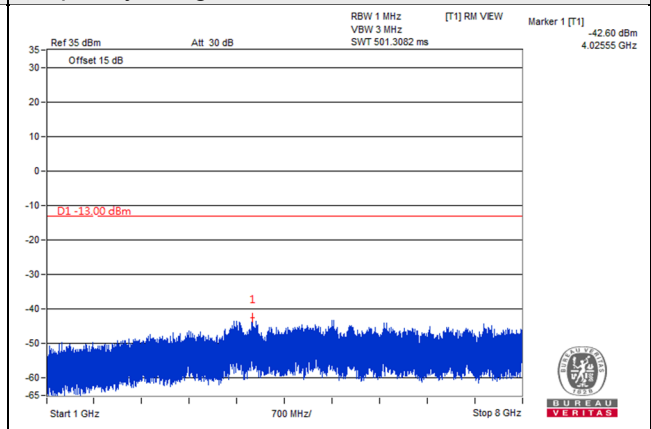

Frequency Range : 1GHz~8GHz

Channel Band width: 10MHz

Channel 23060 (704MHz)

Frequency Range : 9kHz~1GHz

Frequency Range : 1GHz~8GHz

Channel 23095 (707.5MHz)

Frequency Range : 9kHz~1GHz

Frequency Range : 1GHz~8GHz

Channel 23130 (711MHz)

Frequency Range : 9kHz~1GHz

Frequency Range : 1GHz~8GHz

LTE Band 13

Channel Bandwidth: 5MHz

Channel 23205 (779.5MHz)

Frequency Range : 9kHz~1GHz

Frequency Range : 1GHz~1.559GHz