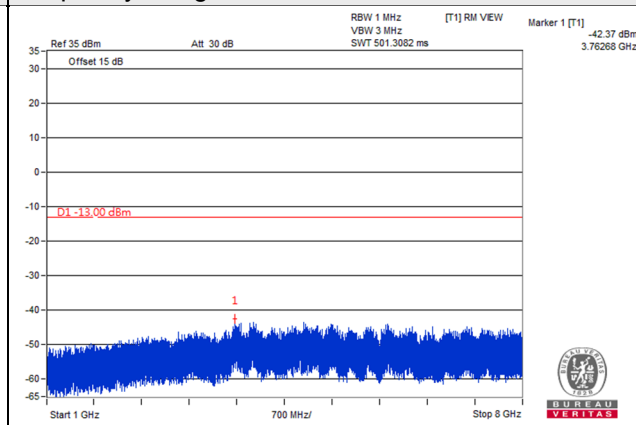

Frequency Range : 9kHz~1GHz

Frequency Range : 1GHz~8GHz

Channel 23173 (715.3MHz)

Frequency Range : 9kHz~1GHz

Frequency Range : 1GHz~8GHz

Channel Band width: 3MHz

Channel 23025 (700.5MHz)

Frequency Range : 9kHz~1GHz