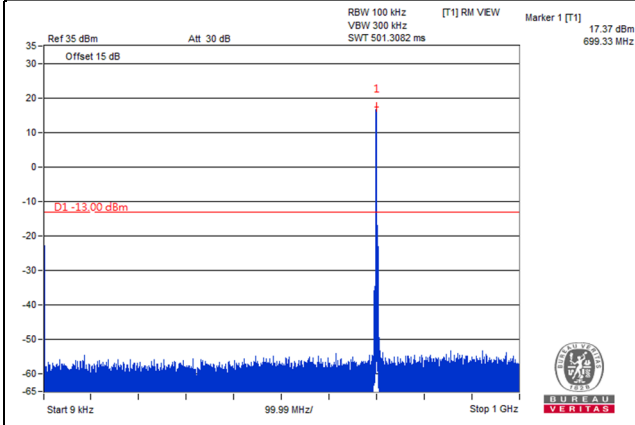

Channel Band width: 5MHz

Channel 23035 (701.5MHz)

Frequency Range : 9kHz~1GHz