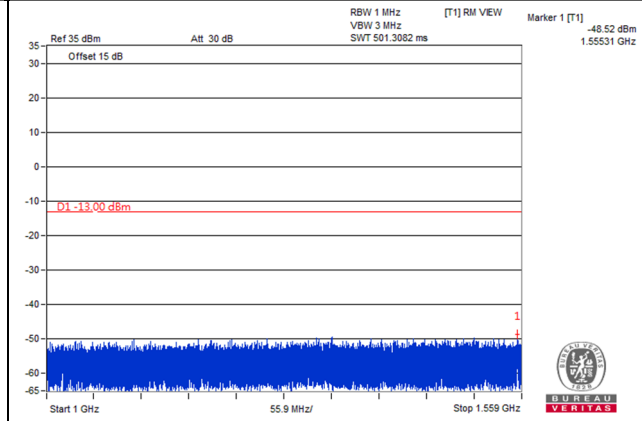

Frequency Range : 1.61GHz~8GHz

Channel Bandwidth: 5MHz

Channel 23255 (784.5MHz)

Frequency Range : 9kHz~1GHz

Frequency Range : 1GHz~1.559GHz

Frequency Range : 1.559GHz~1.61GHz

Frequency Range : 1.61GHz~8GHz

Channel Bandwidth: 10MHz

Channel 23230 (782.0MHz)

Frequency Range : 9kHz~1GHz

Frequency Range : 1GHz~1.559GHz

Frequency Range : 1.559GHz~1.61GHz

Frequency Range : 1.61GHz~8GHz

LTE Band 30

Channel Band width: 5MHz

Channel 27685 (2307.5MHz)