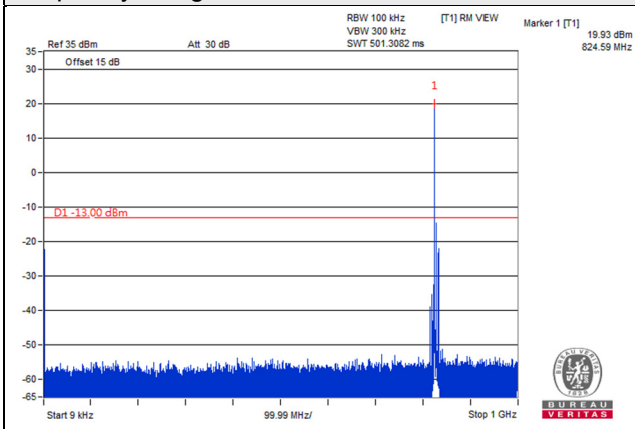

Channel Bandwidth 10MHz

Channel 20450 (829.0MHz)

Frequency Range : 9kHz~1GHz

Frequency Range : 1GHz~9GHz

Channel 20525 (836.5MHz)

Frequency Range : 9kHz~1GHz

Frequency Range : 1GHz~9GHz

Channel 20600 (844.0MHz)

Frequency Range : 9kHz~1GHz

Frequency Range : 1GHz~9GHz

LTE Band 12

Channel Band width: 1.4MHz

Channel 23017 (699.7MHz)

Frequency Range : 9kHz~1GHz

Frequency Range : 1GHz~8GHz

Channel 23095 (707.5MHz)