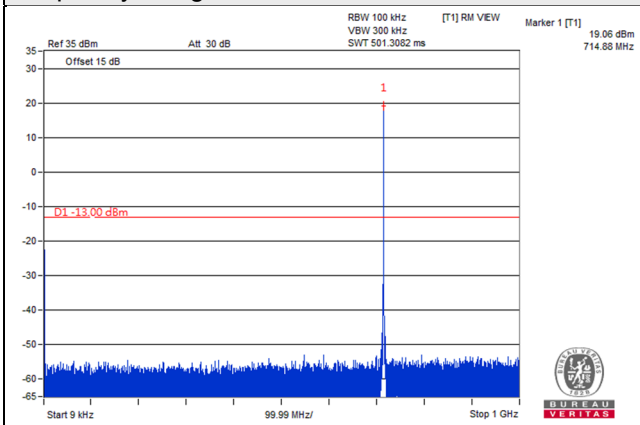

Frequency Range : 9kHz~1GHz

Frequency Range : 1GHz~8GHz

Channel 23173 (715.3MHz)

Frequency Range : 9kHz~1GHz

Frequency Range : 1GHz~8GHz

Channel Band width: 3MHz

Channel 23025 (700.5MHz)

Frequency Range : 9kHz~1GHz