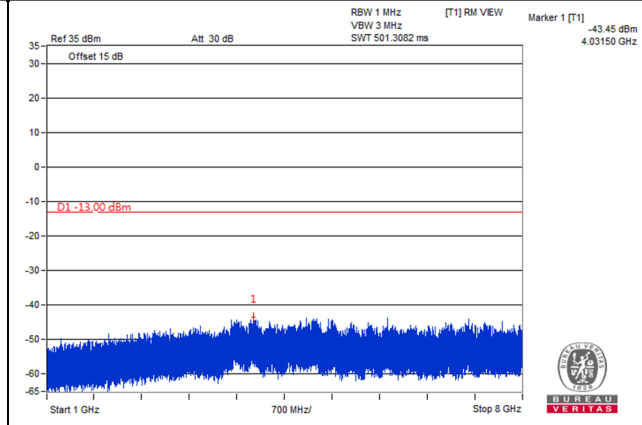

Frequency Range : 1GHz~8GHz