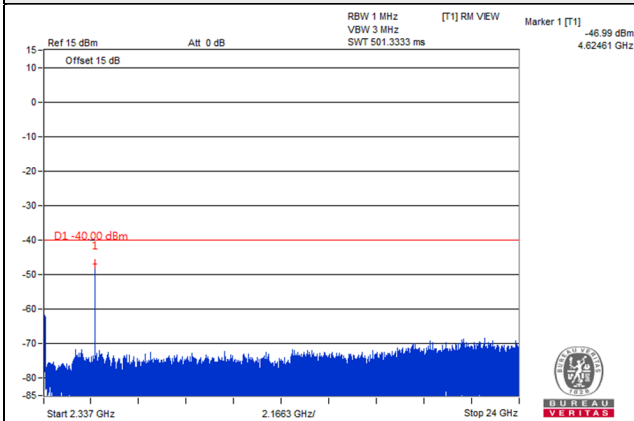

Frequency Range : 9kHz~1GHz

Frequency Range : 1GHz~2.288GHz

Frequency Range : 2.337GHz~24GHz

*The 9kHz signal over the limit is from Spectrum.

Channel Band width: 5MHz

Channel 27710 (2310.0MHz)

Frequency Range : 9kHz~1GHz

Frequency Range : 1GHz~2.288GHz

Frequency Range : 2.337GHz~24GHz

*The 9kHz signal over the limit is from Spectrum.

Channel Band width: 5MHz

Channel 27735 (2312.5MHz)

Frequency Range : 9kHz~1GHz

Frequency Range : 1GHz~2.288GHz

Frequency Range : 2.337GHz~24GHz

*The 9kHz signal over the limit is from Spectrum.

Channel Band width: 10MHz

Channel 27710 (2310.0MHz)

Frequency Range : 9kHz~1GHz

Frequency Range : 1GHz~2.288GHz

Frequency Range : 2.337GHz~24GHz

*The 9kHz signal over the limit is from Spectrum.