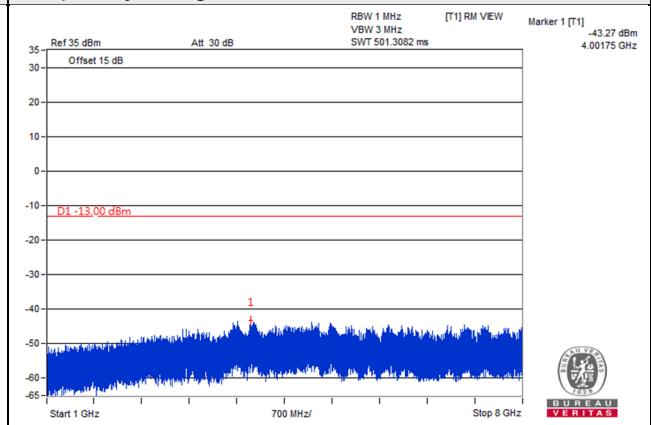

Frequency Range : 1GHz~8GHz

Channel 23095 (707.5MHz)

Frequency Range : 9kHz~1GHz

Frequency Range : 1GHz~8GHz

Channel 23165 (714.5MHz)

Frequency Range : 9kHz~1GHz

Frequency Range : 1GHz~8GHz

Channel Band width: 5MHz