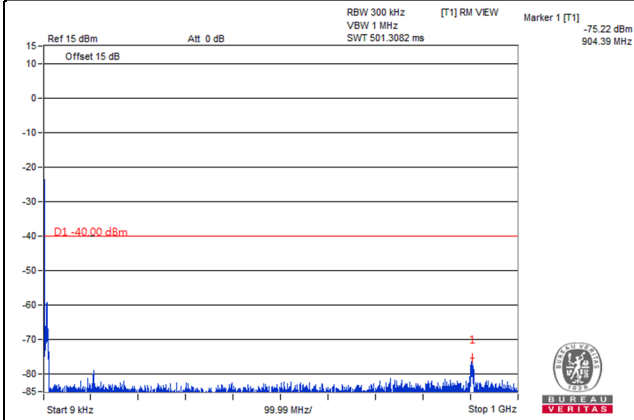

Frequency Range : 1GHz~2.288GHz

Frequency Range : 2.337GHz~24GHz

*The 9kHz signal over the limit is from Spectrum.

Channel Band width: 5MHz

Channel 27735 (2312.5MHz)

Frequency Range : 9kHz~1GHz

Frequency Range : 1GHz~2.288GHz

Frequency Range : 2.337GHz~24GHz

*The 9kHz signal over the limit is from Spectrum.

Channel Band width: 10MHz

Channel 27710 (2310.0MHz)

Frequency Range : 9kHz~1GHz

Frequency Range : 1GHz~2.288GHz

Frequency Range : 2.337GHz~24GHz

*The 9kHz signal over the limit is from Spectrum.