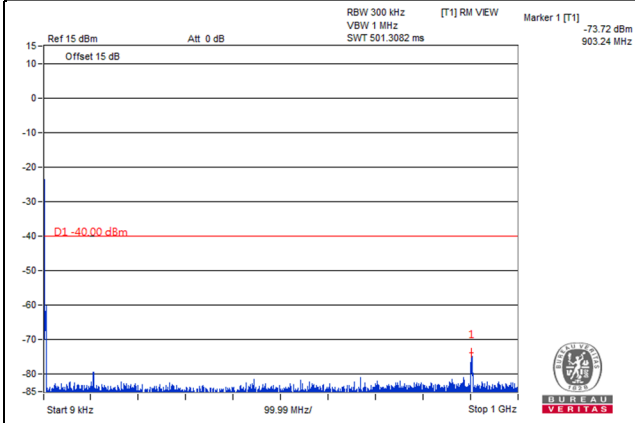

Channel 23230 (782.0MHz)

Frequency Range : 9kHz~1GHz

Frequency Range : 1GHz~1.559GHz

Frequency Range : 1.559GHz~1.61GHz

Frequency Range : 1.61GHz~8GHz

LTE Band 30

Channel Band width: 5MHz

Channel 27685 (2307.5MHz)

Frequency Range : 9kHz~1GHz

Frequency Range : 1GHz~2.288GHz

Frequency Range : 2.337GHz~24GHz

*The 9kHz signal over the limit is from Spectrum.

Channel Band width: 5MHz

Channel 27710 (2310.0MHz)

Frequency Range : 9kHz~1GHz

Frequency Range : 1GHz~2.288GHz

Frequency Range : 2.337GHz~24GHz

*The 9kHz signal over the limit is from Spectrum.

Channel Band width: 5MHz

Channel 27735 (2312.5MHz)

Frequency Range : 9kHz~1GHz

Frequency Range : 1GHz~2.288GHz