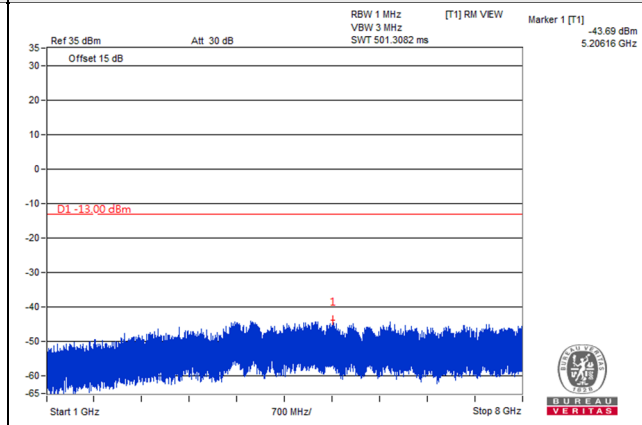

Channel 23035 (701.5MHz)

Frequency Range : 9kHz~1GHz

Frequency Range : 1GHz~8GHz

Channel 23095 (707.5MHz)

Frequency Range : 9kHz~1GHz

Frequency Range : 1GHz~8GHz

Channel 23155 (713.5MHz)

Frequency Range : 9kHz~1GHz