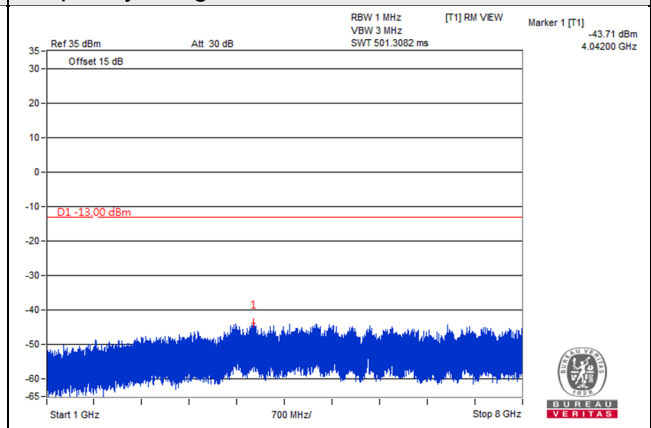

Frequency Range : 1GHz~8GHz

Channel Band width: 10MHz

Channel 23060 (704MHz)

Frequency Range : 9kHz~1GHz

Frequency Range : 1GHz~8GHz

Channel 23095 (707.5MHz)

Frequency Range : 9kHz~1GHz

Frequency Range : 1GHz~8GHz

Channel 23130 (711MHz)

Frequency Range : 9kHz~1GHz

Frequency Range : 1GHz~8GHz

LTE Band 13

Channel Bandwidth: 5MHz

Channel 23205 (779.5MHz)

Frequency Range : 9kHz~1GHz

Frequency Range : 1GHz~1.559GHz