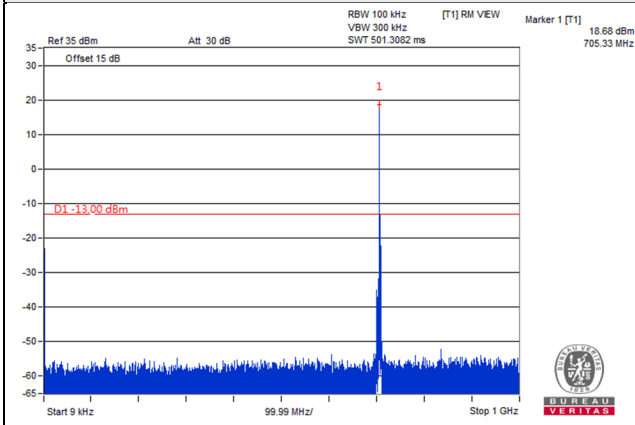

Channel 23035 (701.5MHz)

Frequency Range : 9kHz~1GHz

Frequency Range : 1GHz~8GHz

Channel 23095 (707.5MHz)

Frequency Range : 9kHz~1GHz

Frequency Range : 1GHz~8GHz

Channel 23155 (713.5MHz)

Frequency Range : 9kHz~1GHz

Channel 23130 (711MHz)

Frequency Range : 9kHz~1GHz

Frequency Range : 1GHz~8GHz

LTE Band 13

Channel Bandwidth: 5MHz

Channel 23205 (779.5MHz)

Frequency Range : 9kHz~1GHz

Frequency Range : 1GHz~1.559GHz