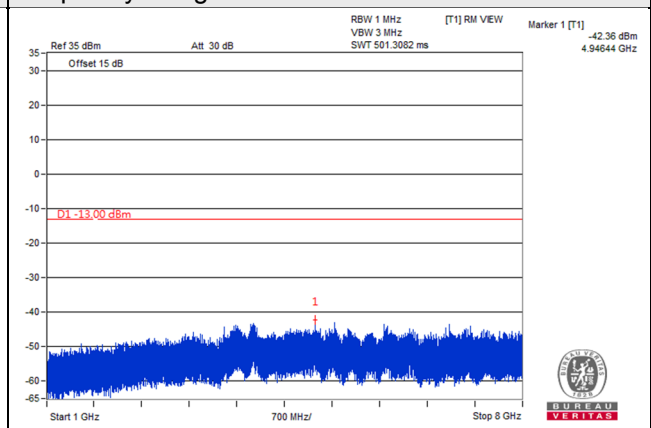

Frequency Range : 1GHz~8GHz

Channel Band width: 10MHz

Channel 23060 (704MHz)

Frequency Range : 9kHz~1GHz

Frequency Range : 1GHz~8GHz

Channel 23095 (707.5MHz)

Frequency Range : 9kHz~1GHz

Frequency Range : 1GHz~8GHz

Channel 23130 (711MHz)

Frequency Range : 9kHz~1GHz

Frequency Range : 1GHz~8GHz

LTE Band 13

Channel Bandwidth: 5MHz

Channel 23205 (779.5MHz)

Frequency Range : 9kHz~1GHz

Frequency Range : 1GHz~1.559GHz