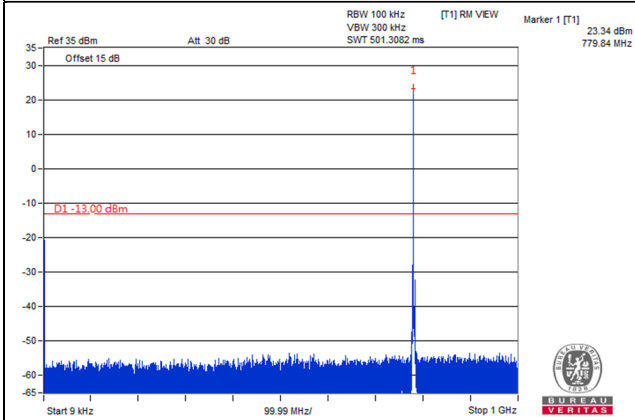

Channel 23130 (711MHz)

Frequency Range : 9kHz~1GHz

Frequency Range : 1GHz~8GHz

LTE Band 13

Channel Bandwidth: 5MHz

Channel 23205 (779.5MHz)

Frequency Range : 9kHz~1GHz

Frequency Range : 1GHz~1.559GHz

Frequency Range : 1.559GHz~1.61GHz

Frequency Range : 1.61GHz~8GHz

Channel Bandwidth: 5MHz

Channel 23230 (782.0MHz)

Frequency Range : 9kHz~1GHz

Frequency Range : 1GHz~1.559GHz

Frequency Range : 1.559GHz~1.61GHz