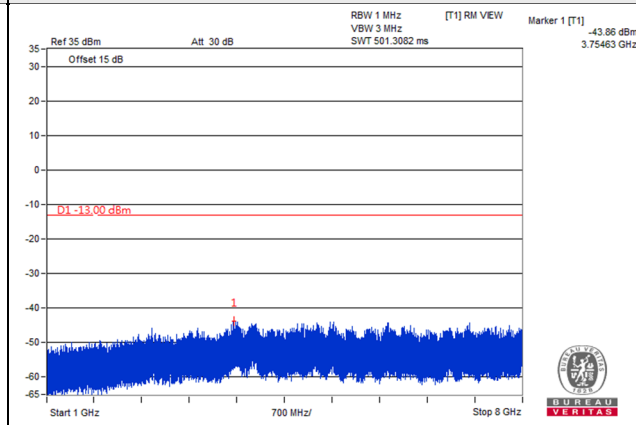

Frequency Range : 9kHz~1GHz

Frequency Range : 1GHz~9GHz

LTE Band 12

Channel Band width: 1.4MHz

Channel 23017 (699.7MHz)

Frequency Range : 9kHz~1GHz

Frequency Range : 1GHz~8GHz

Channel 23095 (707.5MHz)