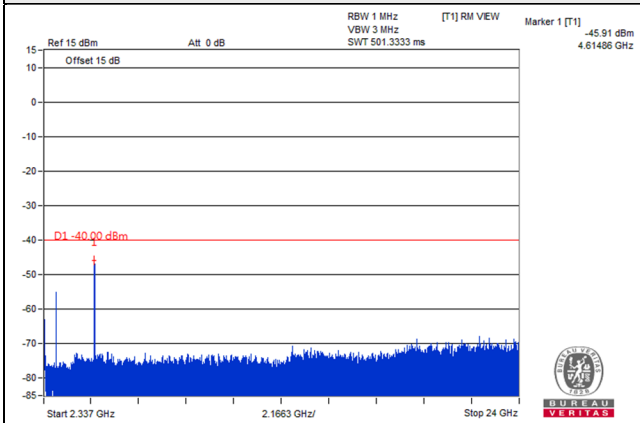

Channel 23230 (782.0MHz)

Frequency Range : 9kHz~1GHz

Frequency Range : 1GHz~1.559GHz

Frequency Range : 1.559GHz~1.61GHz

Frequency Range : 1.61GHz~8GHz

LTE Band 30

Channel Band width: 5MHz

Channel 27685 (2307.5MHz)

Frequency Range : 9kHz~1GHz

Frequency Range : 1GHz~2.288GHz

Frequency Range : 2.337GHz~24GHz

*The 9kHz signal over the limit is from Spectrum.

Channel Band width: 5MHz

Channel 27710 (2310.0MHz)

Frequency Range : 9kHz~1GHz