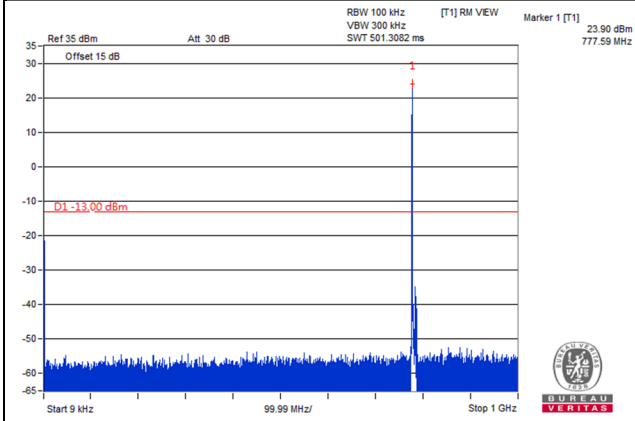

Frequency Range : 1.61GHz~8GHz

Channel Bandwidth: 5MHz

Channel 23255 (784.5MHz)

Frequency Range : 9kHz~1GHz

Frequency Range : 1GHz~1.559GHz

Frequency Range : 1.559GHz~1.61GHz

Frequency Range : 1.61GHz~8GHz

Channel Bandwidth: 10MHz

Channel 23230 (782.0MHz)

Frequency Range : 9kHz~1GHz

Frequency Range : 1GHz~1.559GHz

Frequency Range : 1.559GHz~1.61GHz

Frequency Range : 1.61GHz~8GHz

LTE Band 30

Channel Band width: 5MHz

Channel 27685 (2307.5MHz)