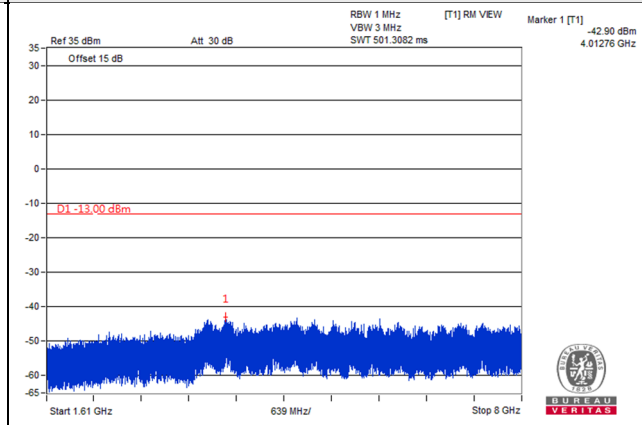

Channel 23230 (782.0MHz)

Frequency Range : 9kHz~1GHz

Frequency Range : 1GHz~1.559GHz

Frequency Range : 1.559GHz~1.61GHz

Frequency Range : 1.61GHz~8GHz

LTE Band 30

Channel Band width: 5MHz

Channel 27685 (2307.5MHz)

Frequency Range : 9kHz~1GHz

Frequency Range : 1GHz~2.288GHz

Frequency Range : 2.337GHz~24GHz

*The 9kHz signal over the limit is from Spectrum.

Channel Band width: 5MHz

Channel 27710 (2310.0MHz)

Frequency Range : 9kHz~1GHz