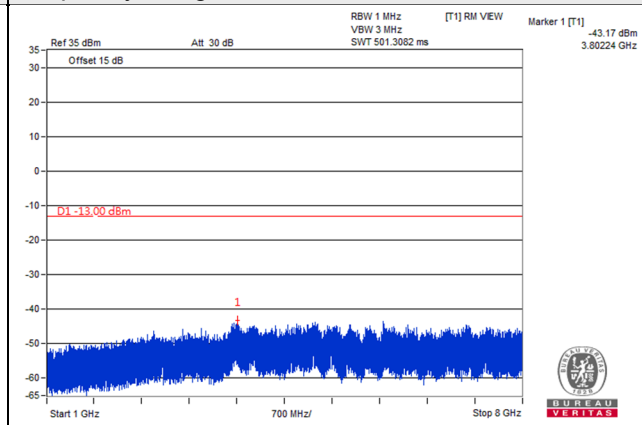

Frequency Range : 1GHz~8GHz