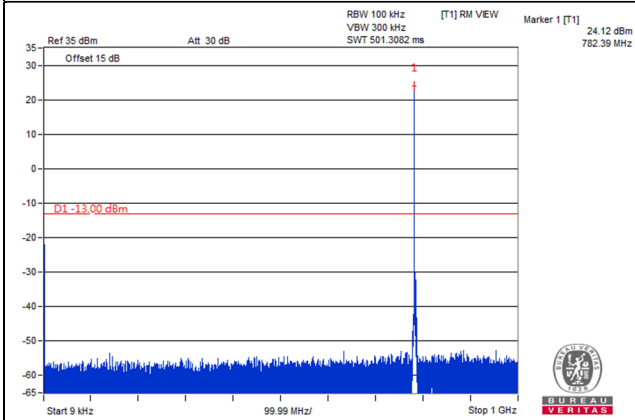

Channel Bandwidth: 5MHz

Channel 23255 (784.5MHz)

Frequency Range : 9kHz~1GHz