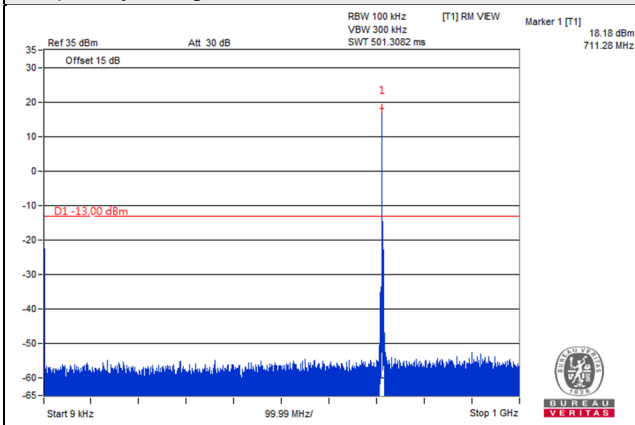

Channel 23035 (701.5MHz)

Frequency Range : 9kHz~1GHz

Frequency Range : 1GHz~8GHz

Channel 23095 (707.5MHz)

Frequency Range : 9kHz~1GHz

Frequency Range : 1GHz~8GHz

Channel 23155 (713.5MHz)

Frequency Range : 9kHz~1GHz