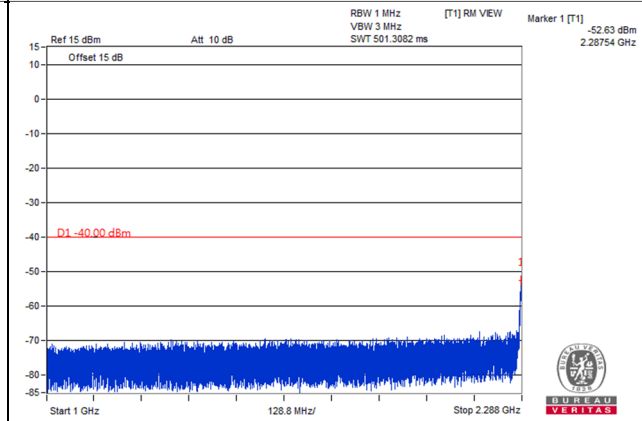

Channel 23230 (782.0MHz)

Frequency Range : 9kHz~1GHz

Frequency Range : 1GHz~1.559GHz

Frequency Range : 1.559GHz~1.61GHz

Frequency Range : 1.61GHz~8GHz

LTE Band 30

Channel Band width: 5MHz

Channel 27685 (2307.5MHz)

Frequency Range : 9kHz~1GHz

Frequency Range : 1GHz~2.288GHz

Frequency Range : 2.337GHz~24GHz

*The 9kHz signal over the limit is from Spectrum.

Channel Band width: 5MHz

Channel 27710 (2310.0MHz)

Frequency Range : 9kHz~1GHz