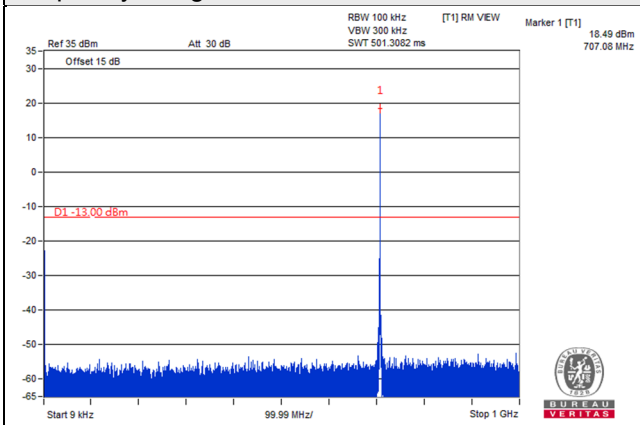

Channel 23095 (707.5MHz)

Frequency Range : 9kHz~1GHz