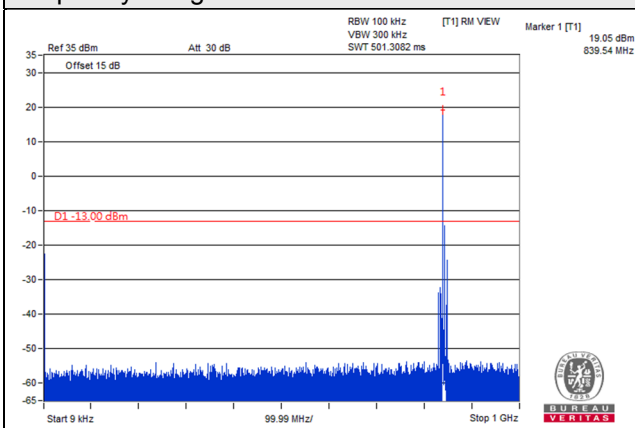

Channel Bandwidth 10MHz

Channel 20450 (829.0MHz)

Frequency Range : 9kHz~1GHz

Frequency Range : 1GHz~9GHz

Channel 20525 (836.5MHz)

Frequency Range : 9kHz~1GHz

Frequency Range : 1GHz~9GHz

Channel 20600 (844.0MHz)

Frequency Range : 9kHz~1GHz

Frequency Range : 1GHz~9GHz

LTE Band 12

Channel Band width: 1.4MHz

Channel 23017 (699.7MHz)

Frequency Range : 9kHz~1GHz

Frequency Range : 1GHz~8GHz

Channel 23095 (707.5MHz)