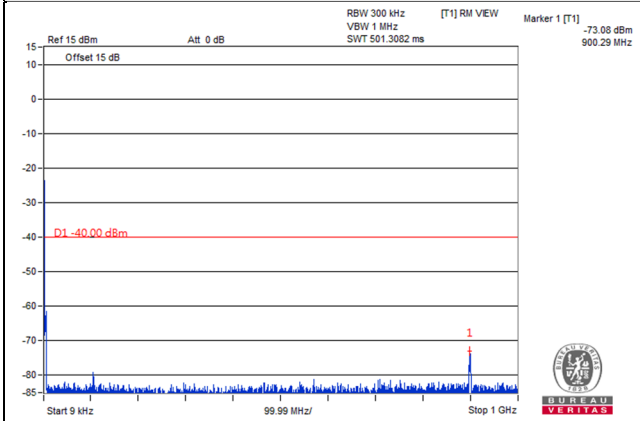

Channel 23230 (782.0MHz)

Frequency Range : 9kHz~1GHz

Frequency Range : 1GHz~1.559GHz

Frequency Range : 1.559GHz~1.61GHz

Frequency Range : 1.61GHz~8GHz

LTE Band 30

Channel Band width: 5MHz

Channel 27685 (2307.5MHz)

Frequency Range : 9kHz~1GHz

Frequency Range : 1GHz~2.288GHz

Frequency Range : 2.337GHz~24GHz

*The 9kHz signal over the limit is from Spectrum.

Channel Band width: 5MHz

Channel 27710 (2310.0MHz)

Frequency Range : 9kHz~1GHz