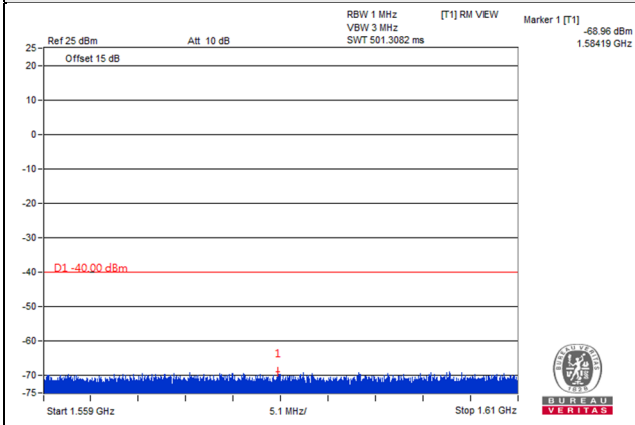

Channel 23230 (782.0MHz)

Frequency Range : 9kHz~1GHz

Frequency Range : 1GHz~1.559GHz

Frequency Range : 1.559GHz~1.61GHz

Frequency Range : 1.61GHz~8GHz

LTE Band 30

Channel Band width: 5MHz

Channel 27685 (2307.5MHz)

Frequency Range : 9kHz~1GHz

Frequency Range : 1GHz~2.288GHz

Frequency Range : 2.337GHz~24GHz

*The 9kHz signal over the limit is from Spectrum.

Channel Band width: 5MHz

Channel 27710 (2310.0MHz)

Frequency Range : 9kHz~1GHz