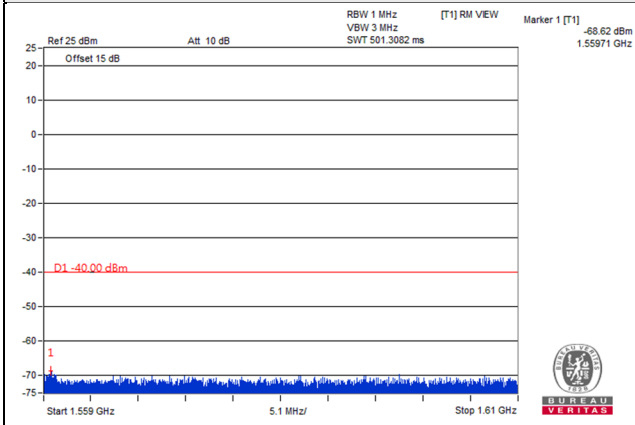

Frequency Range : 1.559GHz~1.61GHz

Frequency Range : 1.61GHz~8GHz

Channel Bandwidth: 5MHz

Channel 23230 (782.0MHz)

Frequency Range : 9kHz~1GHz

Frequency Range : 1GHz~1.559GHz

Frequency Range : 1.559GHz~1.61GHz