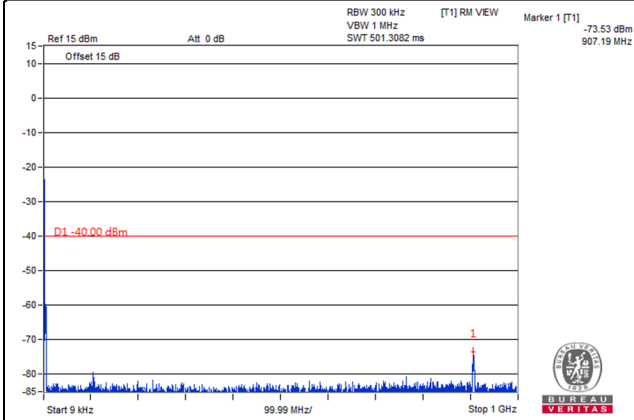

Frequency Range : 9kHz~1GHz

Frequency Range : 1GHz~2.288GHz

Frequency Range : 2.337GHz~24GHz

*The 9kHz signal over the limit is from Spectrum.

Channel Band width: 5MHz

Channel 27710 (2310.0MHz)

Frequency Range : 9kHz~1GHz

Frequency Range : 1GHz~2.288GHz

Frequency Range : 2.337GHz~24GHz

*The 9kHz signal over the limit is from Spectrum.

Channel Band width: 5MHz

Channel 27735 (2312.5MHz)

Frequency Range : 9kHz~1GHz

Frequency Range : 1GHz~2.288GHz

Frequency Range : 2.337GHz~24GHz

*The 9kHz signal over the limit is from Spectrum.

Channel Band width: 10MHz

Channel 27710 (2310.0MHz)

Frequency Range : 9kHz~1GHz

Frequency Range : 1GHz~2.288GHz

Frequency Range : 2.337GHz~24GHz