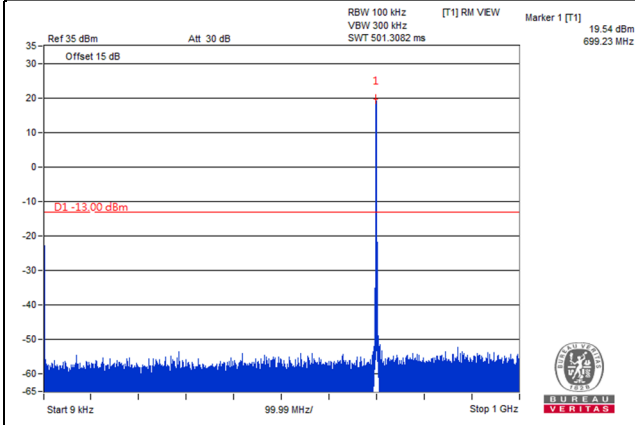

Frequency Range : 9kHz~1GHz

Frequency Range : 1GHz~8GHz

Channel 23173 (715.3MHz)

Frequency Range : 9kHz~1GHz

Frequency Range : 1GHz~8GHz

Channel Band width: 3MHz

Channel 23025 (700.5MHz)

Frequency Range : 9kHz~1GHz