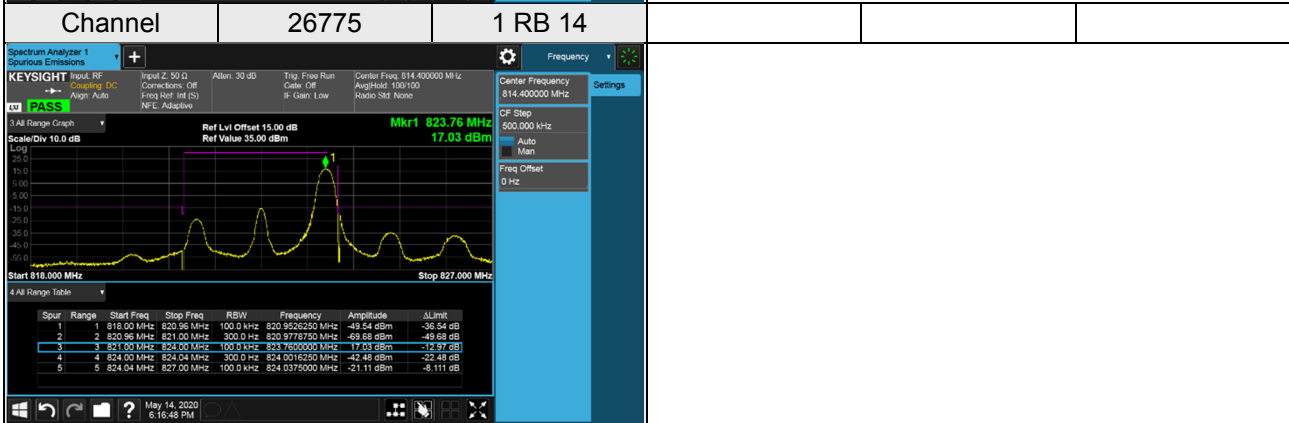

LTE Band 26 (Part 90)

Channel Bandwidth: 1.4 MHz / QPSK

LTE Band 26 (Part 90)

Channel Bandwidth: 1.4 MHz / QPSK

Channel	26783	1 RB 0		
				

Channel	26783	1 RB 5		
				

Channel	26783	Full RB		
				

LTE Band 26 (Part 90)
Channel Bandwidth: 3 MHz / QPSK

LTE Band 26 (Part 90)

Channel Bandwidth: 3 MHz / QPSK

LTE Band 26 (Part 90)

Channel Bandwidth: 5 MHz / QPSK

LTE Band 26 (Part 90)

Channel Bandwidth: 5 MHz / QPSK

Channel	26765	1 RB 0		
				

Channel	26765	1 RB 24		
				