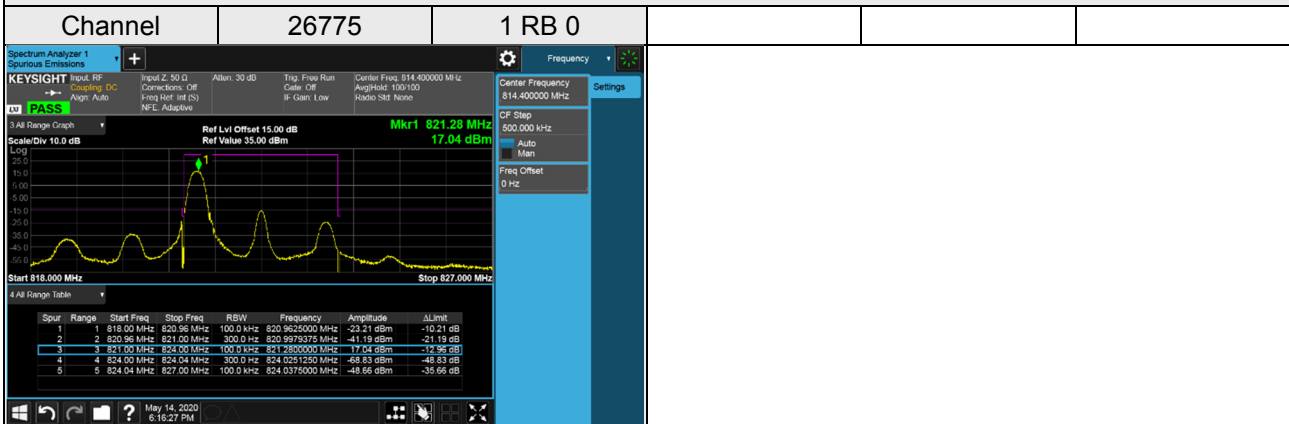

LTE Band 26 (Part 90)

Channel Bandwidth: 1.4 MHz / QPSK

LTE Band 26 (Part 90)

Channel Bandwidth: 1.4 MHz / QPSK

Channel	26783	1 RB 0		
				

Channel	26783	1 RB 5		
				

Channel	26783	Full RB		
				

LTE Band 26 (Part 90)
Channel Bandwidth: 3 MHz / QPSK

LTE Band 26 (Part 90)

Channel Bandwidth: 3 MHz / QPSK

LTE Band 26 (Part 90)

Channel Bandwidth: 5 MHz / QPSK

LTE Band 26 (Part 90)

Channel Bandwidth: 5 MHz / QPSK

Channel	26765	1 RB 0		
				

Channel	26765	1 RB 24		
				