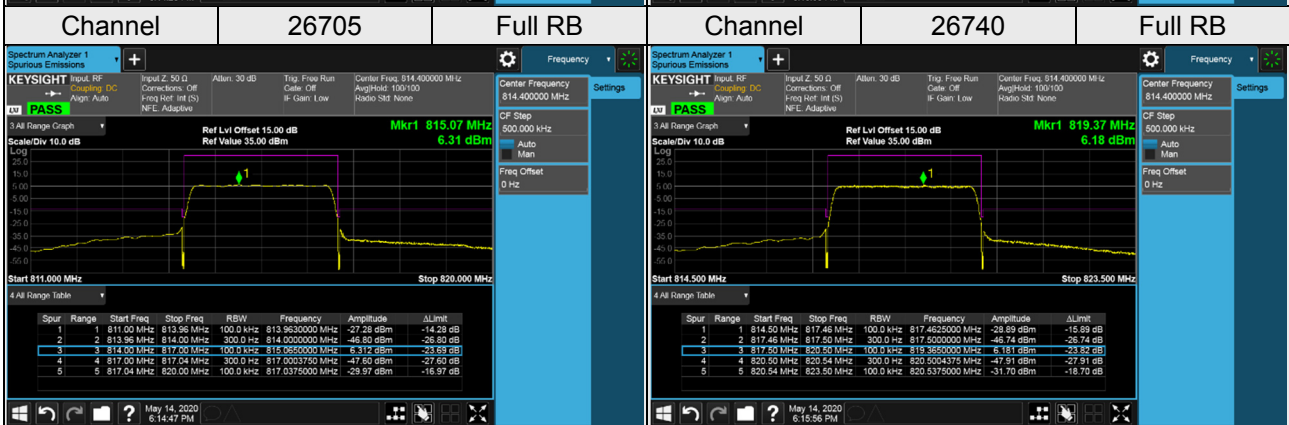

LTE Band 26 (Part 90)

Channel Bandwidth: 1.4 MHz / QPSK

LTE Band 26 (Part 90)

Channel Bandwidth: 1.4 MHz / QPSK

Channel	26783	1 RB 0		
				

Channel	26783	1 RB 5		
				

Channel	26783	Full RB		
				

LTE Band 26 (Part 90)
Channel Bandwidth: 3 MHz / QPSK

LTE Band 26 (Part 90)

Channel Bandwidth: 3 MHz / QPSK

LTE Band 26 (Part 90)

Channel Bandwidth: 5 MHz / QPSK

LTE Band 26 (Part 90)

Channel Bandwidth: 5 MHz / QPSK

Channel	26765	1 RB 0		
				

Channel	26765	1 RB 24		
				