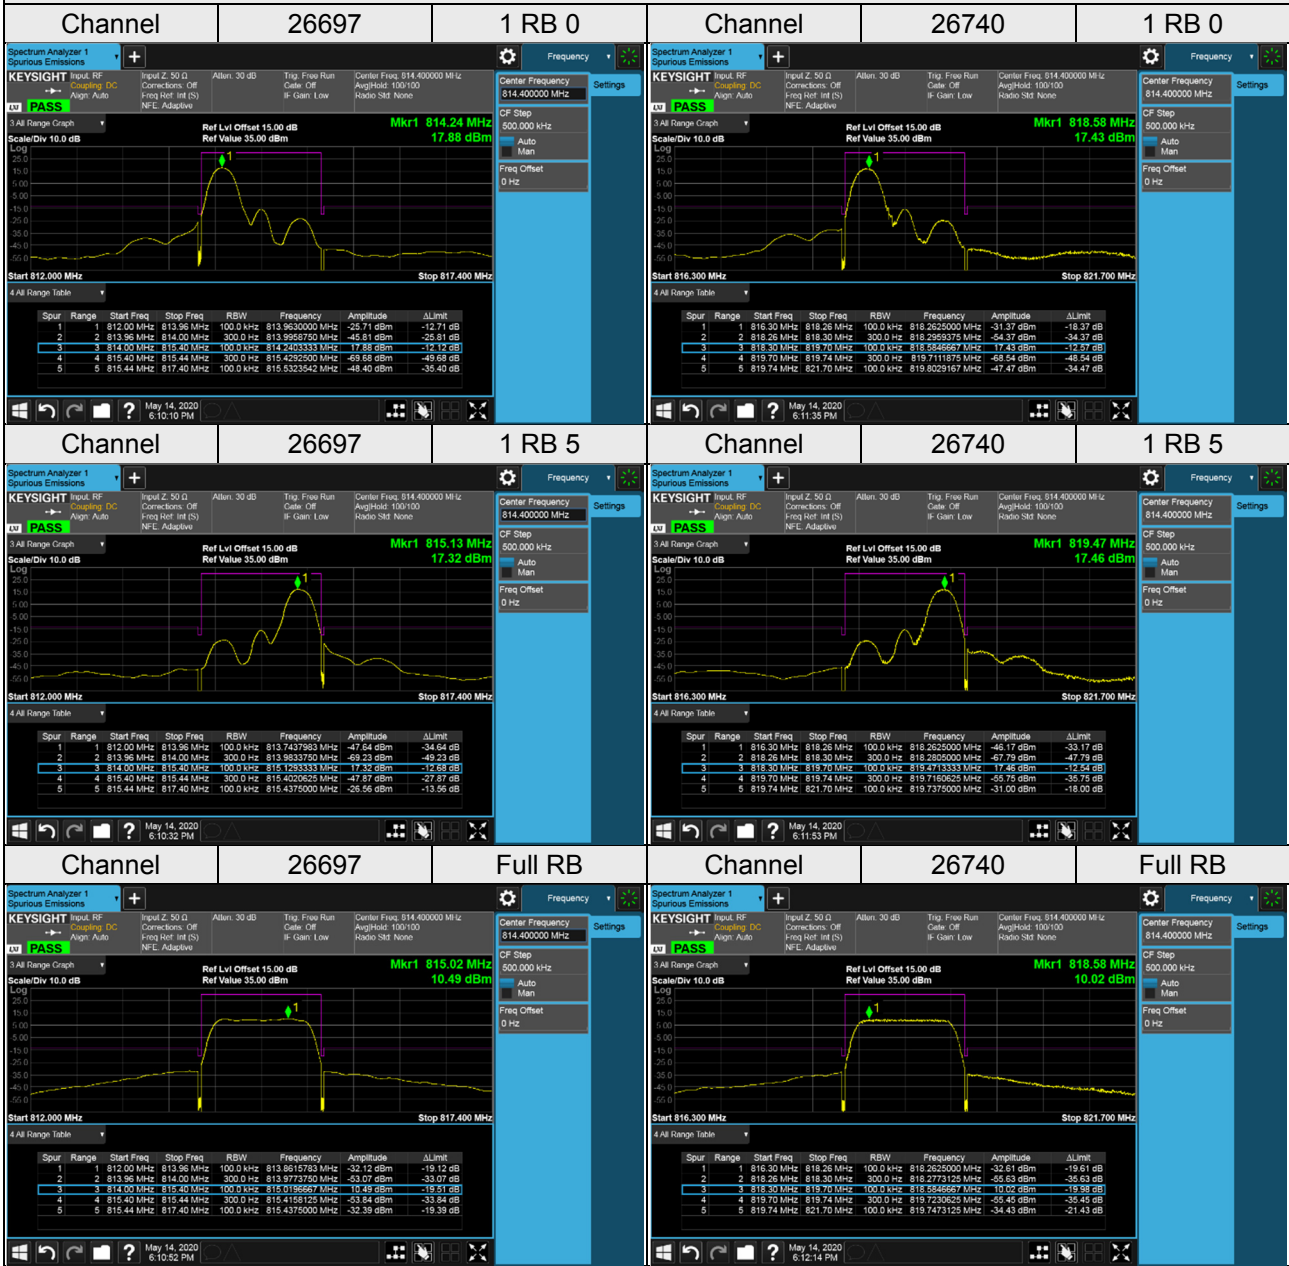

LTE Band 26 (Part 90)

Channel Bandwidth: 1.4 MHz / QPSK

LTE Band 26 (Part 90)

Channel Bandwidth: 1.4 MHz / QPSK

Channel	26783	1 RB 0		
				

Channel	26783	1 RB 5		
				

Channel	26783	Full RB		
				

LTE Band 26 (Part 90)
Channel Bandwidth: 3 MHz / QPSK

LTE Band 26 (Part 90)

Channel Bandwidth: 3 MHz / QPSK

LTE Band 26 (Part 90)

Channel Bandwidth: 5 MHz / QPSK

LTE Band 26 (Part 90)

Channel Bandwidth: 5 MHz / QPSK

Channel	26765	1 RB 0		
				

Channel	26765	1 RB 24		
				