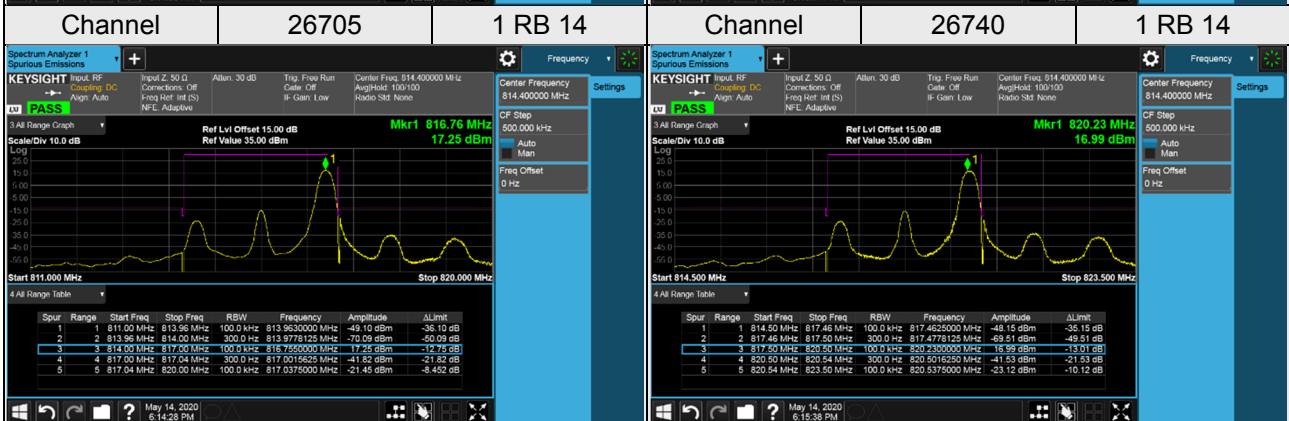

LTE Band 26 (Part 90)

Channel Bandwidth: 1.4 MHz / QPSK

LTE Band 26 (Part 90)

Channel Bandwidth: 1.4 MHz / QPSK

Channel	26783	1 RB 0		
				

Channel	26783	1 RB 5		
				

Channel	26783	Full RB		
				

LTE Band 26 (Part 90)
Channel Bandwidth: 3 MHz / QPSK

LTE Band 26 (Part 90)

Channel Bandwidth: 3 MHz / QPSK

LTE Band 26 (Part 90)

Channel Bandwidth: 5 MHz / QPSK

LTE Band 26 (Part 90)

Channel Bandwidth: 5 MHz / QPSK

Channel	26765	1 RB 0		
				

Channel	26765	1 RB 24		
				