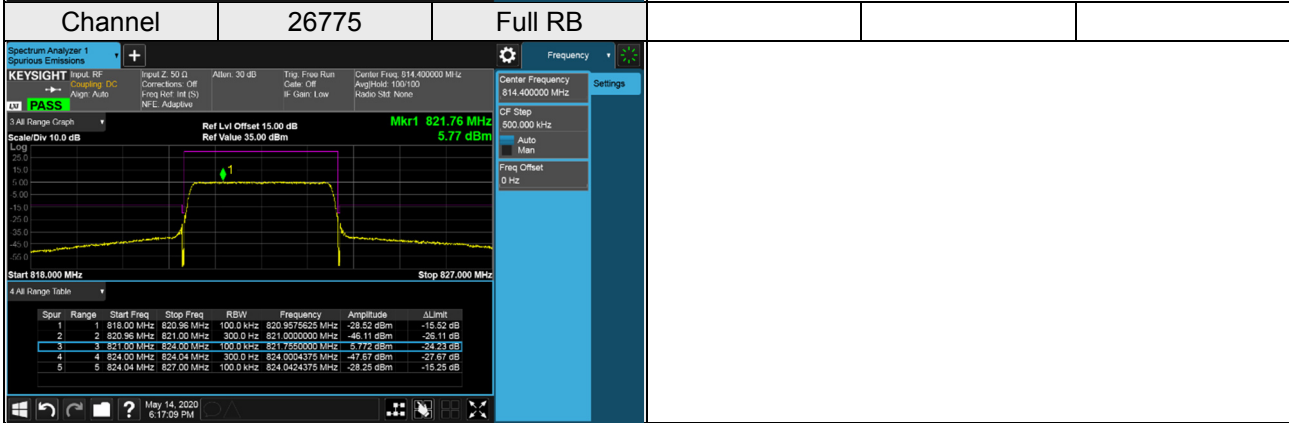

LTE Band 26 (Part 90)

Channel Bandwidth: 1.4 MHz / QPSK

LTE Band 26 (Part 90)

Channel Bandwidth: 1.4 MHz / QPSK

Channel	26783	1 RB 0		
				

Channel	26783	1 RB 5		
				

Channel	26783	Full RB		
				

LTE Band 26 (Part 90)
Channel Bandwidth: 3 MHz / QPSK

LTE Band 26 (Part 90)

Channel Bandwidth: 3 MHz / QPSK

LTE Band 26 (Part 90)

Channel Bandwidth: 5 MHz / QPSK

LTE Band 26 (Part 90)

Channel Bandwidth: 5 MHz / QPSK

Channel	26765	1 RB 0		
				

Channel	26765	1 RB 24		
				