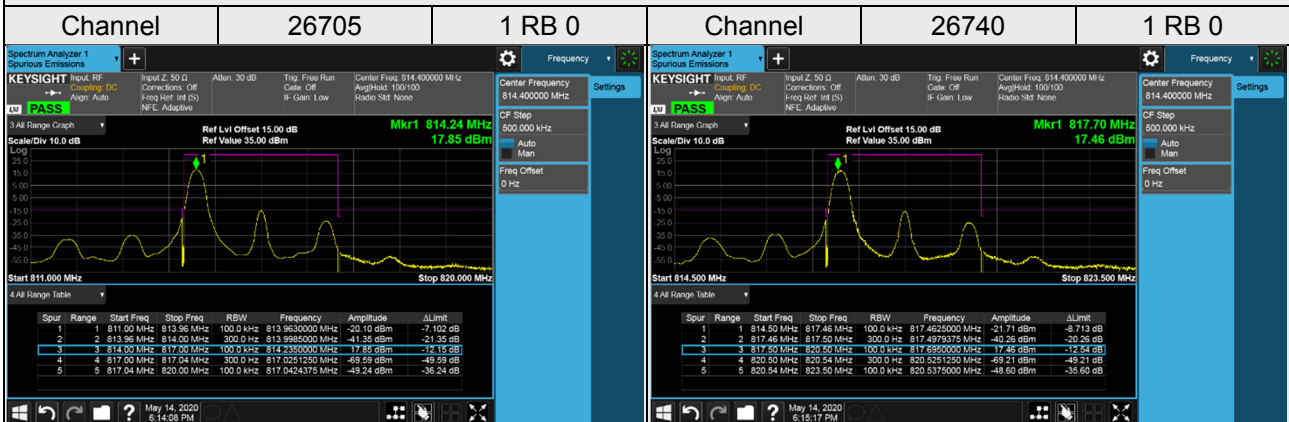

LTE Band 26 (Part 90)

Channel Bandwidth: 1.4 MHz / QPSK

LTE Band 26 (Part 90)

Channel Bandwidth: 1.4 MHz / QPSK

Channel	26783	1 RB 0		
				

Channel	26783	1 RB 5		
				

Channel	26783	Full RB		
				

LTE Band 26 (Part 90)
Channel Bandwidth: 3 MHz / QPSK

LTE Band 26 (Part 90)

Channel Bandwidth: 3 MHz / QPSK

LTE Band 26 (Part 90)

Channel Bandwidth: 5 MHz / QPSK

LTE Band 26 (Part 90)

Channel Bandwidth: 5 MHz / QPSK

Channel	26765	1 RB 0		
				

Channel	26765	1 RB 24		
				