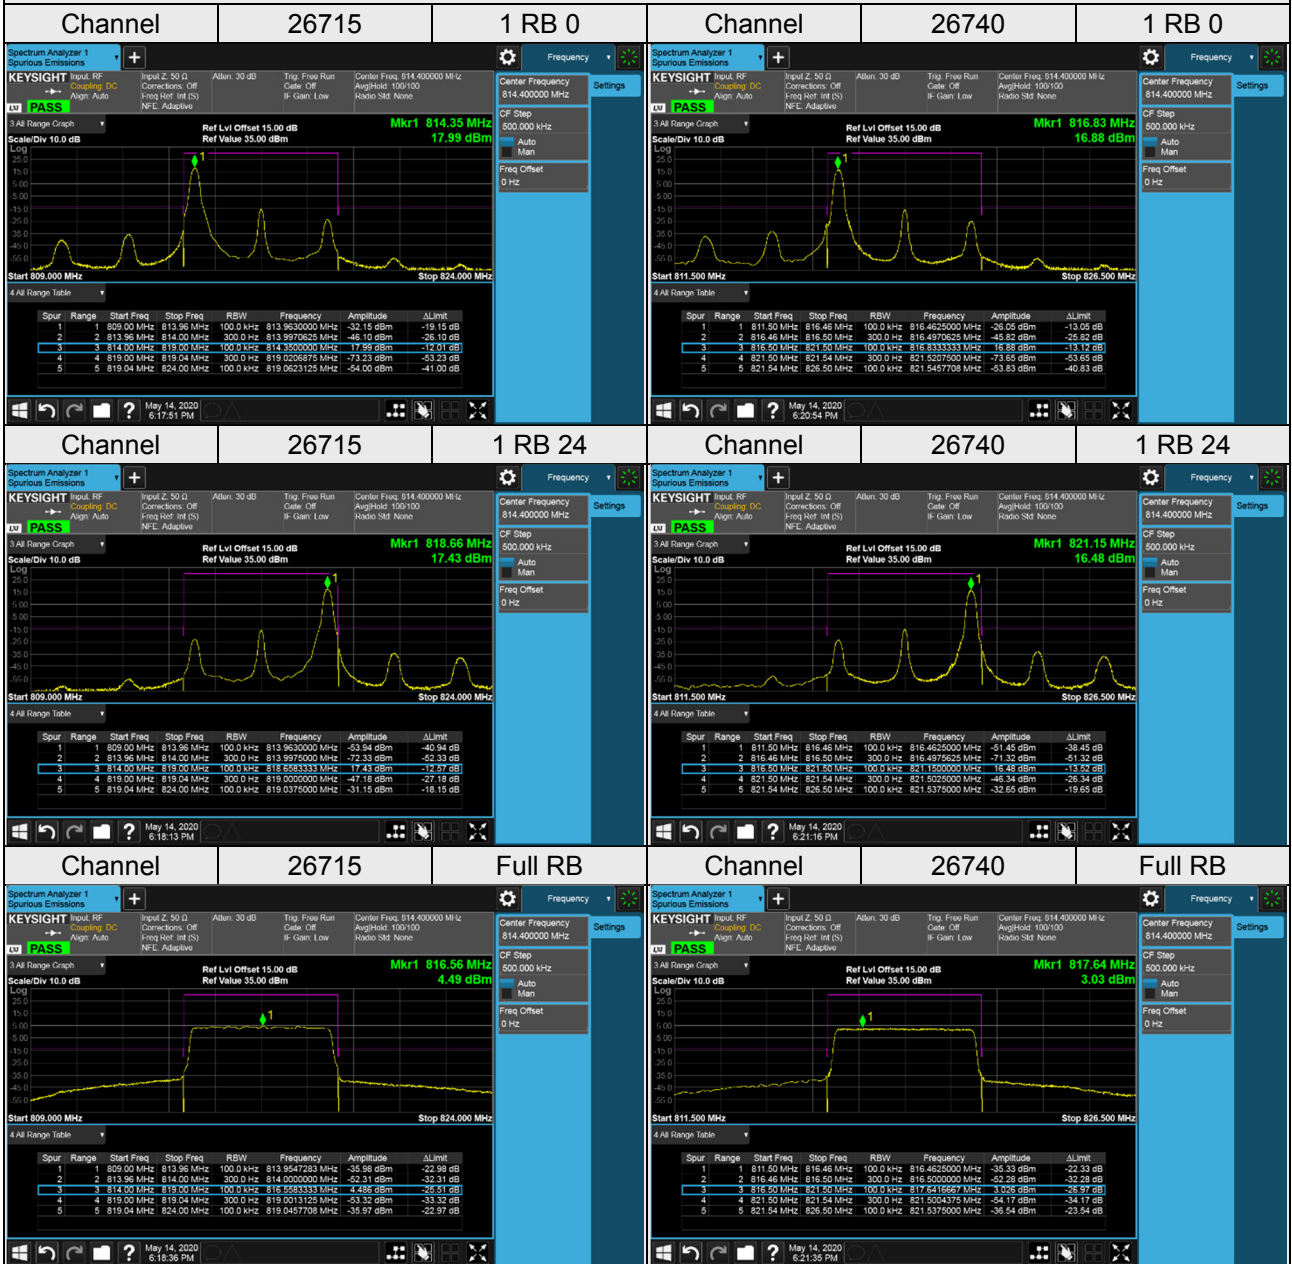

LTE Band 26 (Part 90)

Channel Bandwidth: 1.4 MHz / QPSK

LTE Band 26 (Part 90)

Channel Bandwidth: 1.4 MHz / QPSK

Channel	26783	1 RB 0		
				

Channel	26783	1 RB 5		
				

Channel	26783	Full RB		
				

LTE Band 26 (Part 90)
Channel Bandwidth: 3 MHz / QPSK

LTE Band 26 (Part 90)

Channel Bandwidth: 3 MHz / QPSK

LTE Band 26 (Part 90)

Channel Bandwidth: 5 MHz / QPSK

LTE Band 26 (Part 90)

Channel Bandwidth: 5 MHz / QPSK

Channel	26765	1 RB 0		
				

Channel	26765	1 RB 24		
				