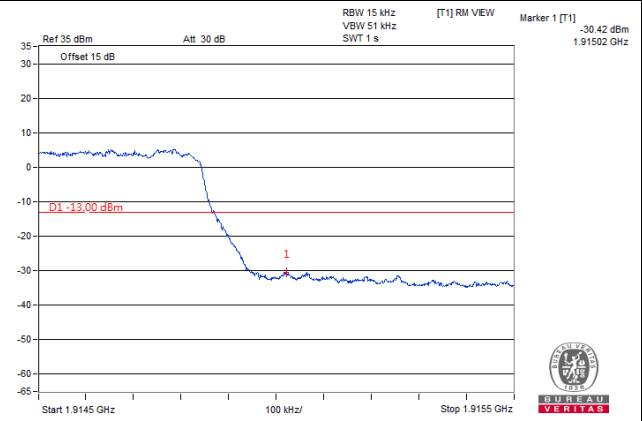

Channel 26047 (1850.7MHz)	256QAM	6 RB / 0 RB Offset	Channel 26683 (1914.3MHz)	256QAM	6 RB / 0 RB Offset