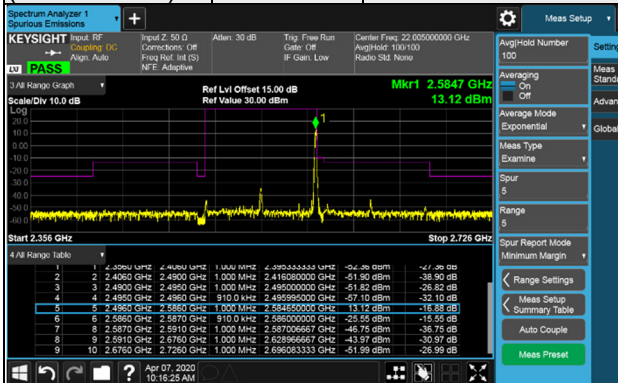

Channel Bandwidth: 90MHz

Channel 508200 (2541.00MHz) $\pi/2$ BPSK 1 RB / 0 RB Offset

Channel 518598 (2592.99MHz) $\pi/2$ BPSK 1 RB / 0 RB Offset

Channel 508200 (2541.00MHz) $\pi/2$ BPSK 1 RB / 244 RB Offset

Channel 518598 (2592.99MHz) $\pi/2$ BPSK 1 RB / 244 RB Offset

Channel 508200 (2541.00MHz) $\pi/2$ BPSK 245 RB / 0 RB Offset

Channel 518598 (2592.99MHz) $\pi/2$ BPSK 245 RB / 0 RB Offset

Channel Bandwidth: 90MHz

Channel 528996 (2644.98MHz) $\pi/2$ BPSK 1 RB / 0 RB Offset

Channel 528996 (2644.98MHz) $\pi/2$ BPSK 1 RB / 244 RB Offset

Channel 528996 (2644.98MHz) $\pi/2$ BPSK 245 RB / 0 RB Offset

Channel Bandwidth: 100MHz