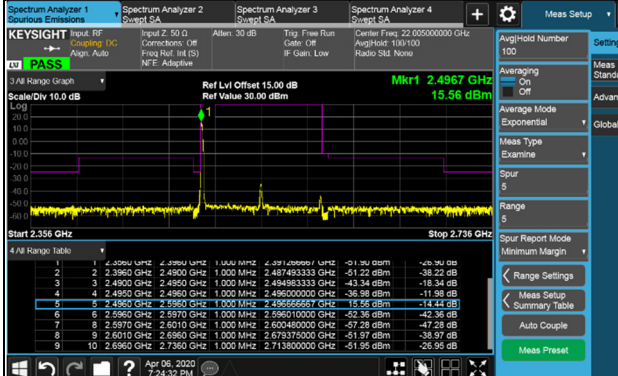

Channel 518598 (2592.99MHz) $\pi/2$ BPSK 1 RB / 244 RB Offset

Channel 508200 (2541.00MHz) $\pi/2$ BPSK 245 RB / 0 RB Offset

Channel 518598 (2592.99MHz) $\pi/2$ BPSK 245 RB / 0 RB Offset

Channel Bandwidth: 90MHz

Channel 528996 (2644.98MHz) $\pi/2$ BPSK 1 RB / 0 RB Offset

Channel 528996 (2644.98MHz) $\pi/2$ BPSK 1 RB / 244 RB Offset

Channel 528996 (2644.98MHz) $\pi/2$ BPSK 245 RB / 0 RB Offset

Channel Bandwidth: 100MHz

Channel 509202 (2546.01MHz) $\pi/2$ BPSK 1 RB / 0 RB Offset

Channel 518598 (2592.99MHz) $\pi/2$ BPSK 1 RB / 0 RB Offset

Channel 509202 (2546.01MHz) $\pi/2$ BPSK 1 RB / 272 RB Offset

Channel 518598 (2592.99MHz) $\pi/2$ BPSK 1 RB / 272 RB Offset

Channel 509202 (2546.01MHz) $\pi/2$ BPSK 273 RB / 0 RB Offset

Channel 518598 (2592.99MHz) $\pi/2$ BPSK 273 RB / 0 RB Offset

Channel Bandwidth: 100MHz

Channel 528000 (2640.00MHz) $\pi/2$ BPSK 1 RB / 0 RB Offset