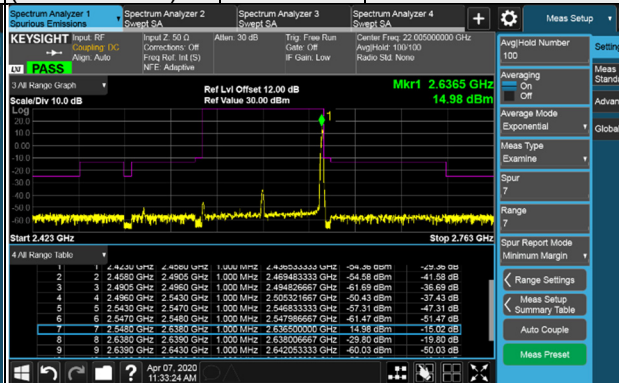

Channel Bandwidth: 90MHz

Channel 508200 (2541.00MHz) $\pi/2$ BPSK 1 RB / 0 RB Offset

Channel 518598 (2592.99MHz) $\pi/2$ BPSK 1 RB / 0 RB Offset

Channel 508200 (2541.00MHz) $\pi/2$ BPSK 1 RB / 244 RB Offset

Channel 518598 (2592.99MHz) $\pi/2$ BPSK 1 RB / 244 RB Offset

Channel 508200 (2541.00MHz) $\pi/2$ BPSK 245 RB / 0 RB Offset

Channel 518598 (2592.99MHz) $\pi/2$ BPSK 245 RB / 0 RB Offset

Channel Bandwidth: 90MHz

Channel 528996 (2644.98MHz) $\pi/2$ BPSK 1 RB / 0 RB Offset

Channel 528996 (2644.98MHz) $\pi/2$ BPSK 1 RB / 244 RB Offset

Channel 528996 (2644.98MHz) $\pi/2$ BPSK 245 RB / 0 RB Offset

Channel Bandwidth: 100MHz