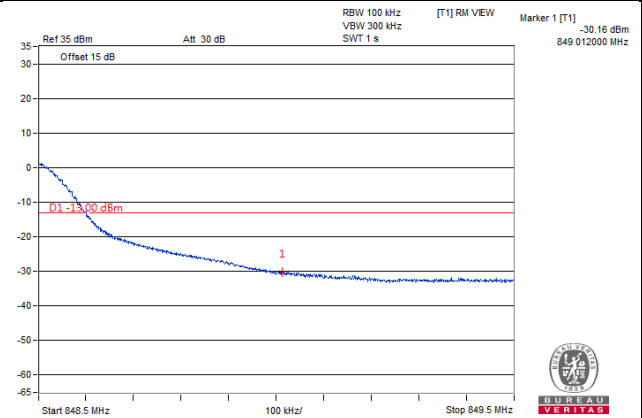

Channel 26840 (829MHz)	256QAM	50 RB / 0 RB Offset	Channel 26990 (844MHz)	256QAM	50 RB / 0 RB Offset