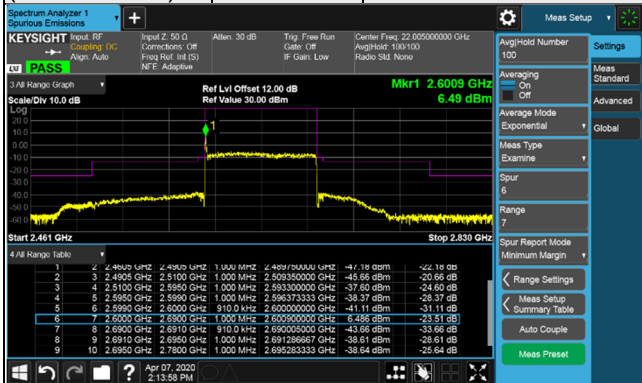

Channel Bandwidth: 90MHz

Channel 508200 (2541.00MHz) $\pi/2$ BPSK 1 RB / 0 RB Offset

Channel 518598 (2592.99MHz) $\pi/2$ BPSK 1 RB / 0 RB Offset

Channel 508200 (2541.00MHz) $\pi/2$ BPSK 1 RB / 244 RB Offset

Channel 518598 (2592.99MHz) $\pi/2$ BPSK 1 RB / 244 RB Offset

Channel 508200 (2541.00MHz) $\pi/2$ BPSK 245 RB / 0 RB Offset

Channel 518598 (2592.99MHz) $\pi/2$ BPSK 245 RB / 0 RB Offset

Channel Bandwidth: 90MHz

Channel 528996 (2644.98MHz) $\pi/2$ BPSK 1 RB / 0 RB Offset

Channel 528996 (2644.98MHz) $\pi/2$ BPSK 1 RB / 244 RB Offset

Channel 528996 (2644.98MHz) $\pi/2$ BPSK 245 RB / 0 RB Offset

Channel Bandwidth: 100MHz

Channel 509202 (2546.01MHz) $\pi/2$ BPSK 1 RB / 0 RB Offset

Channel 518598 (2592.99MHz) $\pi/2$ BPSK 1 RB / 0 RB Offset

Channel 509202 (2546.01MHz) $\pi/2$ BPSK 1 RB / 272 RB Offset

Channel 518598 (2592.99MHz) $\pi/2$ BPSK 1 RB / 272 RB Offset