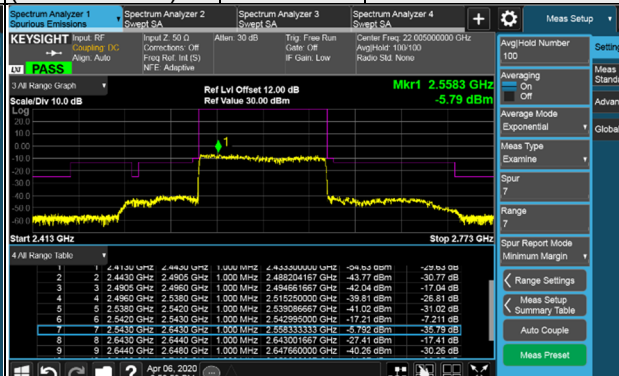

Channel 528996 (2644.98MHz) $\pi/2$ BPSK 1 RB / 0 RB Offset

Channel 528996 (2644.98MHz) $\pi/2$ BPSK 1 RB / 244 RB Offset

Channel 528996 (2644.98MHz) $\pi/2$ BPSK 245 RB / 0 RB Offset

Channel Bandwidth: 100MHz

Channel 509202 (2546.01MHz) $\pi/2$ BPSK 1 RB / 0 RB Offset

Channel 518598 (2592.99MHz) $\pi/2$ BPSK 1 RB / 0 RB Offset

Channel 509202 (2546.01MHz) $\pi/2$ BPSK 1 RB / 272 RB Offset

Channel 518598 (2592.99MHz) $\pi/2$ BPSK 1 RB / 272 RB Offset

Channel 509202 (2546.01MHz) $\pi/2$ BPSK 273 RB / 0 RB Offset

Channel 518598 (2592.99MHz) $\pi/2$ BPSK 273 RB / 0 RB Offset

Channel Bandwidth: 100MHz

Channel 528000 (2640.00MHz) $\pi/2$ BPSK 1 RB / 0 RB Offset

Channel 528000 (2640.00MHz) $\pi/2$ BPSK 1 RB / 272 RB Offset

Channel 528000 (2640.00MHz) $\pi/2$ BPSK 273 RB / 0 RB Offset

LTE Band 2

Channel Bandwidth 1.4MHz

Channel 18607 (1850.70MHz)	256QAM	1 RB / 0 RB Offset	Channel 19193 (1909.30MHz)	256QAM	1 RB / 5 RB Offset
-------------------------------	--------	--------------------	-------------------------------	--------	--------------------