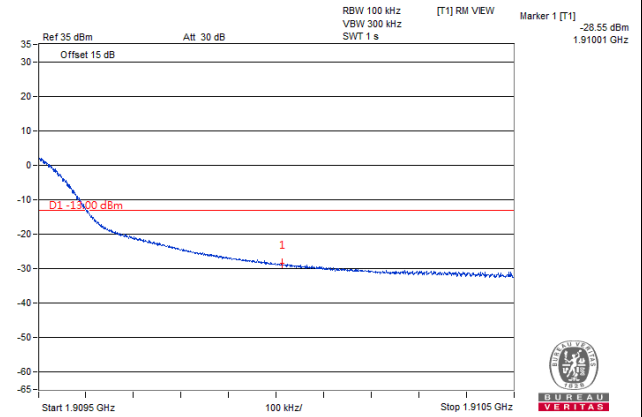

Channel 18650 (1855.00MHz)	256QAM	50 RB / 0 RB Offset	Channel 19150 (1905.00MHz)	256QAM	50 RB / 0 RB Offset