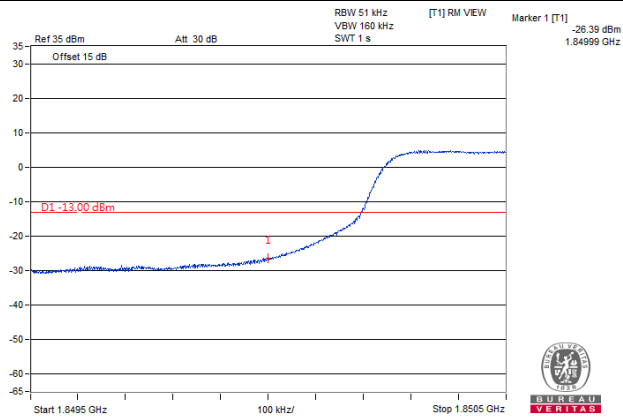

Channel 18625 (1852.50MHz)	256QAM	25 RB / 0 RB Offset	Channel 19175 (1907.50MHz)	256QAM	25 RB / 0 RB Offset