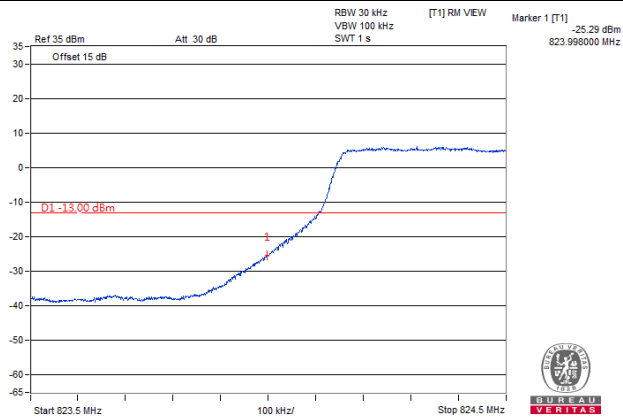

Channel 26805 (825.5MHz)	256QAM	15 RB / 0 RB Offset	Channel 27025 M(847.5MHz)	256QAM	15 RB / 0 RB Offset