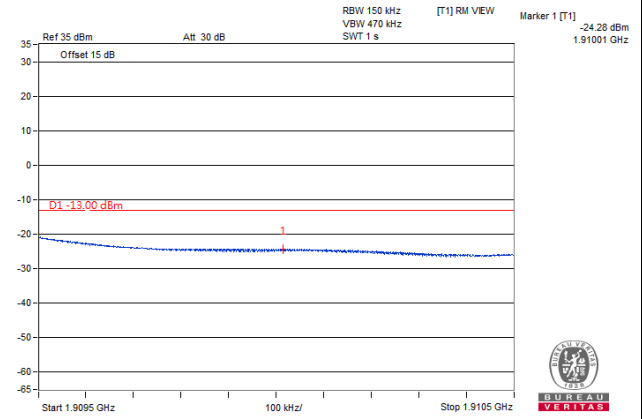

Channel 18675 (1857.50MHz)	256QAM	75 RB / 0 RB Offset	Channel 19125 (1902.50MHz)	256QAM	75 RB / 0 RB Offset