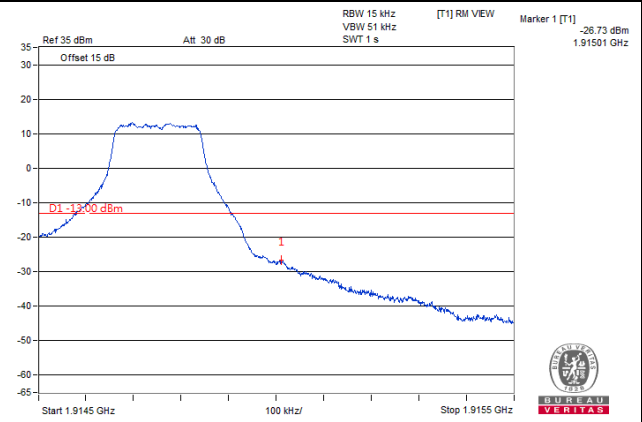

LTE Band 25

Channel Bandwidth 1.4MHz

Channel 26047 (1850.7MHz)	256QAM	1 RB / 0 RB Offset	Channel 26683 (1914.3MHz)	256QAM	1 RB / 5 RB Offset