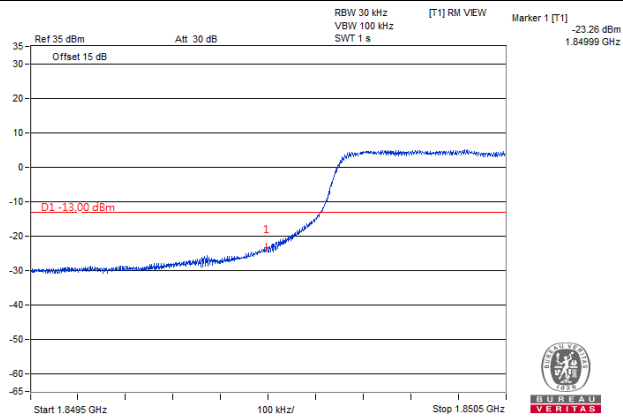

**Channel 26055
(1851.5MHz)**

256QAM

15 RB / 0 RB Offset

**Channel 26675
(1913.5MHz)**

256QAM

15 RB / 0 RB Offset