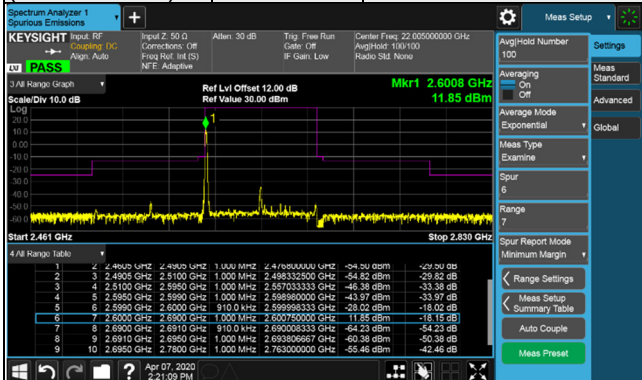

Channel Bandwidth: 90MHz

Channel 508200 (2541.00MHz) $\pi/2$ BPSK 1 RB / 0 RB Offset

Channel 518598 (2592.99MHz) $\pi/2$ BPSK 1 RB / 0 RB Offset

Channel 508200 (2541.00MHz) $\pi/2$ BPSK 1 RB / 244 RB Offset

Channel 518598 (2592.99MHz) $\pi/2$ BPSK 1 RB / 244 RB Offset

Channel 508200 (2541.00MHz) $\pi/2$ BPSK 245 RB / 0 RB Offset

Channel 518598 (2592.99MHz) $\pi/2$ BPSK 245 RB / 0 RB Offset

Channel Bandwidth: 90MHz

Channel 528996 (2644.98MHz) $\pi/2$ BPSK 1 RB / 0 RB Offset

Channel 528996 (2644.98MHz) $\pi/2$ BPSK 1 RB / 244 RB Offset

Channel 528996 (2644.98MHz) $\pi/2$ BPSK 245 RB / 0 RB Offset

Channel Bandwidth: 100MHz

Channel 509202 (2546.01MHz) $\pi/2$ BPSK 1 RB / 0 RB Offset

Channel 518598 (2592.99MHz) $\pi/2$ BPSK 1 RB / 0 RB Offset

Channel 509202 (2546.01MHz) $\pi/2$ BPSK 1 RB / 272 RB Offset

Channel 518598 (2592.99MHz) $\pi/2$ BPSK 1 RB / 272 RB Offset