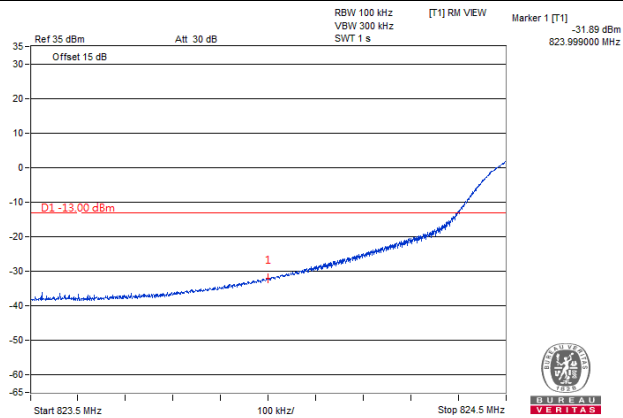

Channel 26840 (829MHz)	256QAM	50 RB / 0 RB Offset	Channel 26990 (844MHz)	256QAM	50 RB / 0 RB Offset