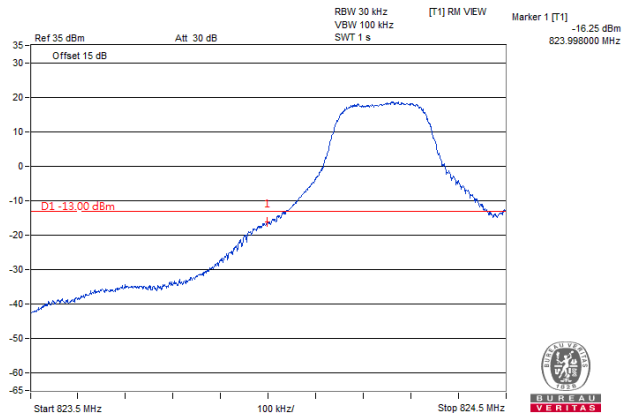

Channel Bandwidth 3MHz

Channel 26805 (825.5MHz)	256QAM	1 RB / 0 RB Offset	Channel 27025 (847.5MHz)	256QAM	1 RB / 14 RB Offset