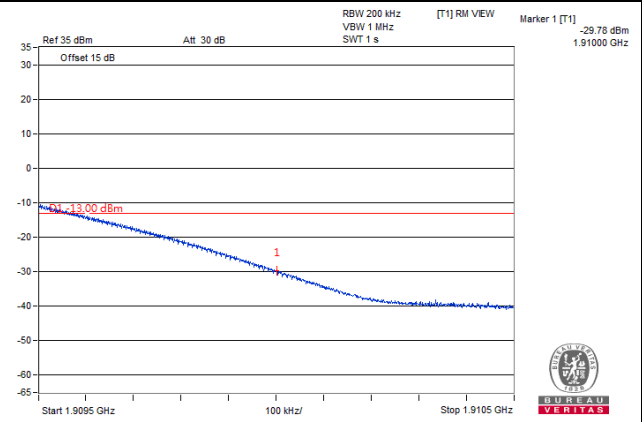

Channel Bandwidth 20MHz

Channel 18700 (1860.00MHz)	256QAM	1 RB / 0 RB Offset	Channel 19100 (1900.00 MHz)	256QAM	1 RB / 99 RB Offset