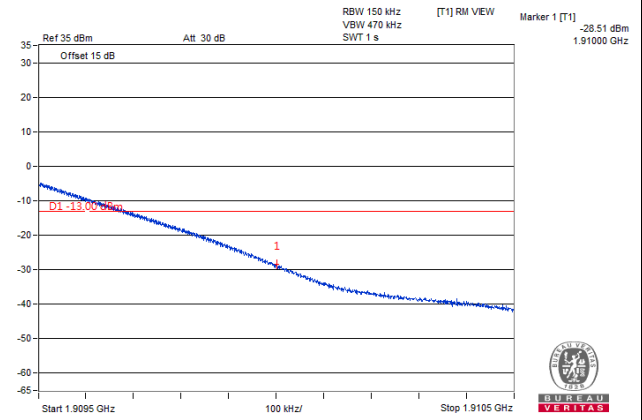

Channel Bandwidth 15MHz

Channel 18675 (1857.50MHz)	256QAM	1 RB / 0 RB Offset	Channel 19125 (1902.50MHz)	256QAM	1 RB / 74 RB Offset