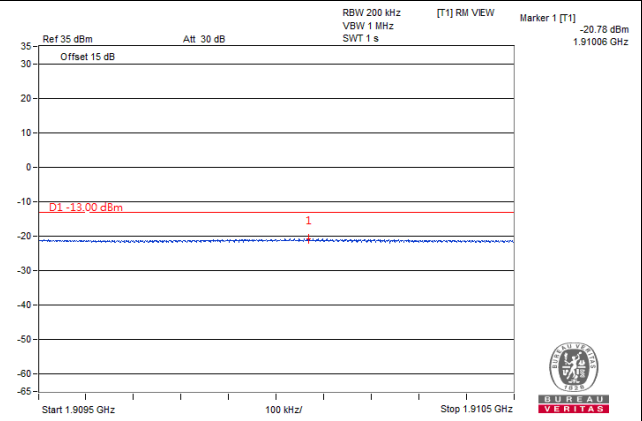

Channel 18700 (1860.00MHz)	256QAM	100 RB / 0 RB Offset	Channel 19100 (1900.00 MHz)	256QAM	100 RB / 0 RB Offset