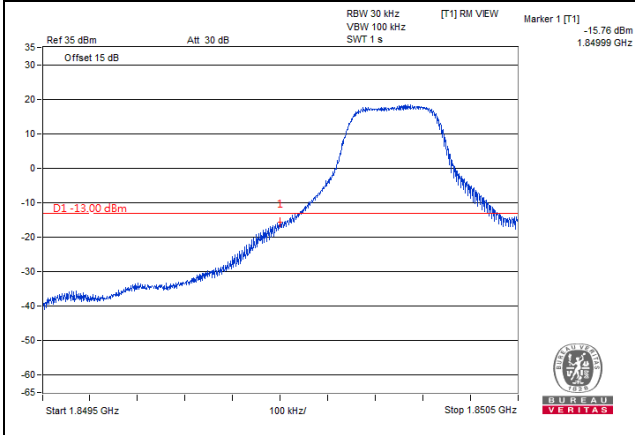

Channel Bandwidth 3MHz

Channel 18615 (1851.50MHz)	256QAM	1 RB / 0 RB Offset	Channel 19185 (1908.50MHz)	256QAM	1 RB / 14 RB Offset