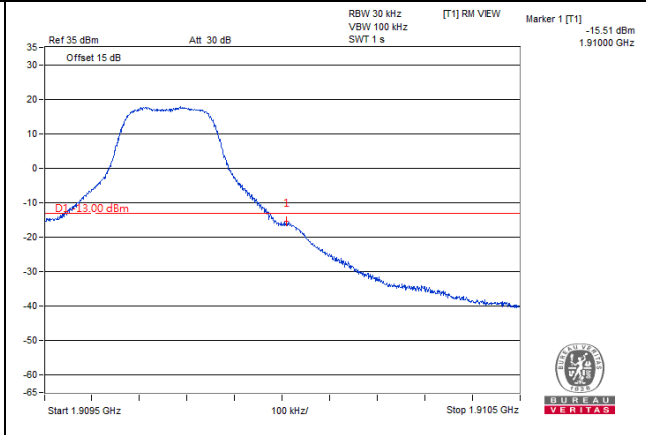

Channel Bandwidth 3MHz

Channel 18615 (1851.50MHz)	256QAM	1 RB / 0 RB Offset	Channel 19185 (1908.50MHz)	256QAM	1 RB / 14 RB Offset