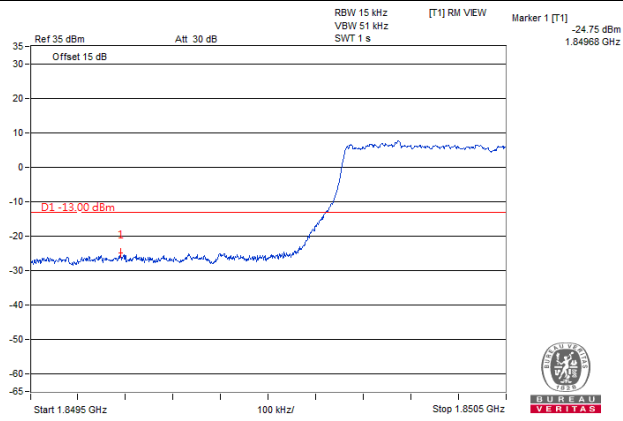

Channel 26047 (1850.7MHz)	256QAM	6 RB / 0 RB Offset	Channel 26683 (1914.3MHz)	256QAM	6 RB / 0 RB Offset