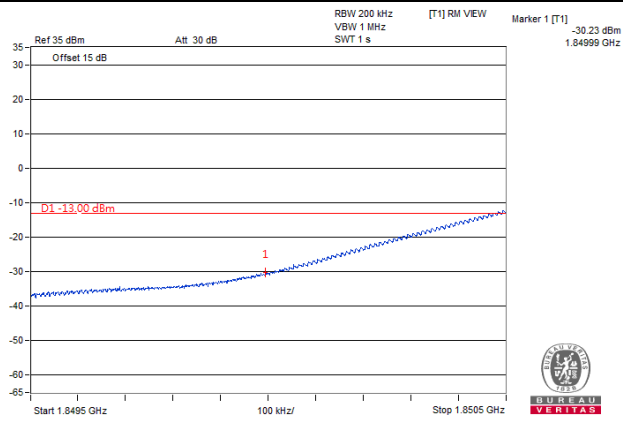

Channel Bandwidth 20MHz

Channel 18700 (1860.00MHz)	256QAM	1 RB / 0 RB Offset	Channel 19100 (1900.00 MHz)	256QAM	1 RB / 99 RB Offset