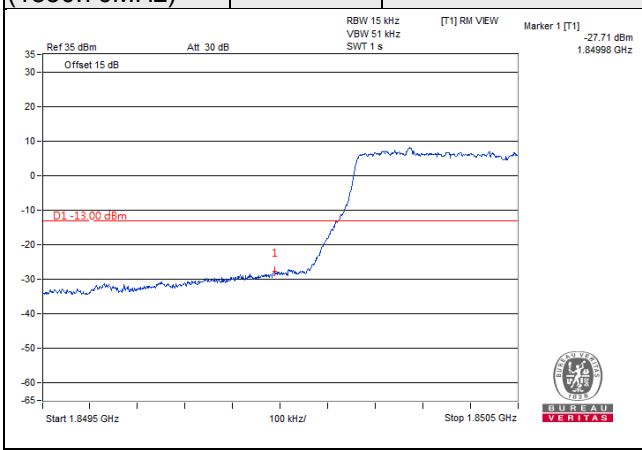

Channel 18607 (1850.70MHz)	256QAM	6 RB / 0 RB Offset	Channel 19193 (1909.30MHz)	256QAM	6 RB / 0 RB Offset