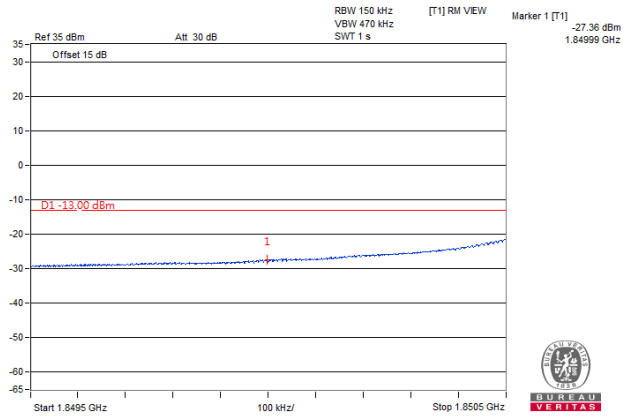

Channel 18675 (1857.50MHz)	256QAM	75 RB / 0 RB Offset	Channel 19125 (1902.50MHz)	256QAM	75 RB / 0 RB Offset