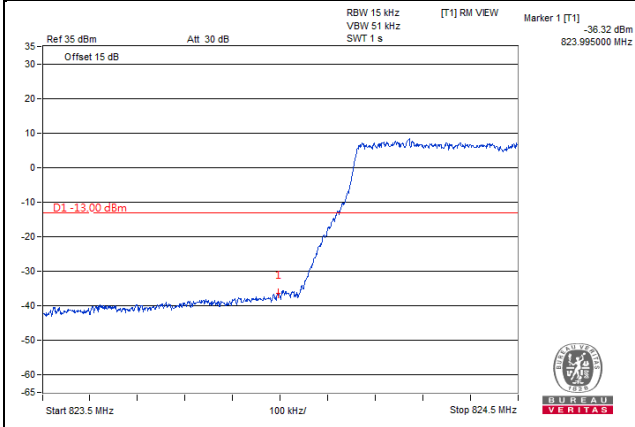

Channel 26797 (824.7MHz)	256QAM	6 RB / 0 RB Offset	Channel 27033 (848.3MHz)	256QAM	6 RB / 0 RB Offset