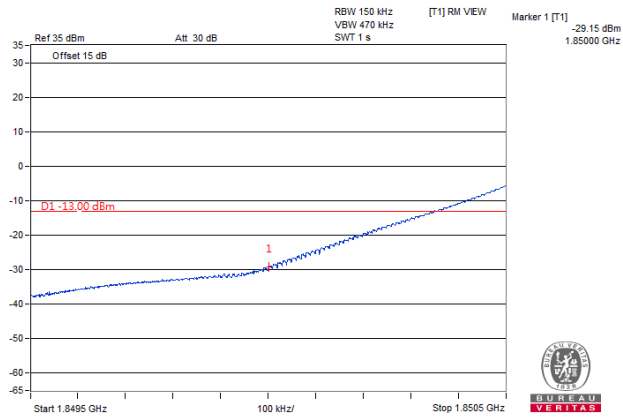

Channel Bandwidth 15MHz

Channel 18675 (1857.50MHz)	256QAM	1 RB / 0 RB Offset	Channel 19125 (1902.50MHz)	256QAM	1 RB / 74 RB Offset