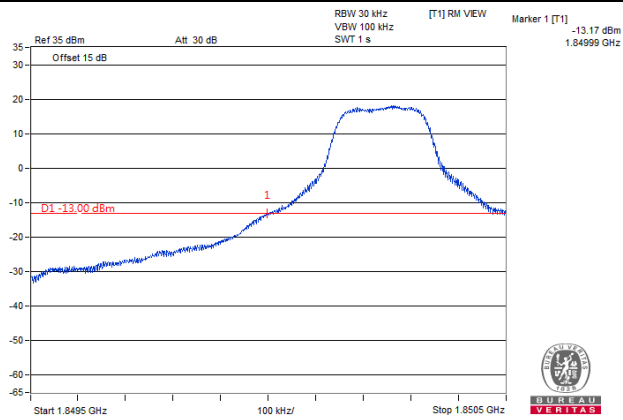

Channel Bandwidth 3MHz

**Channel 26055
(1851.5MHz)**

256QAM

1 RB / 0 RB Offset

**Channel 26675
(1913.5MHz)**

256QAM

1 RB / 14 RB Offset

**Channel 26055
(1851.5MHz)**