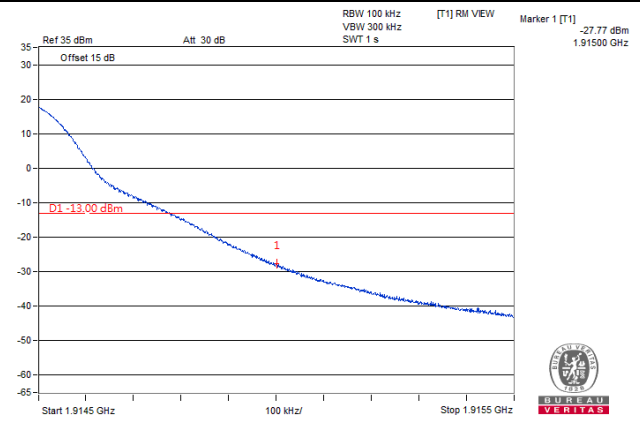

Channel Bandwidth 10MHz

Channel 26090 (1855.0MHz)	256QAM	1 RB / 0 RB Offset	Channel 26640 (1910.0MHz)	256QAM	1 RB / 49 RB Offset