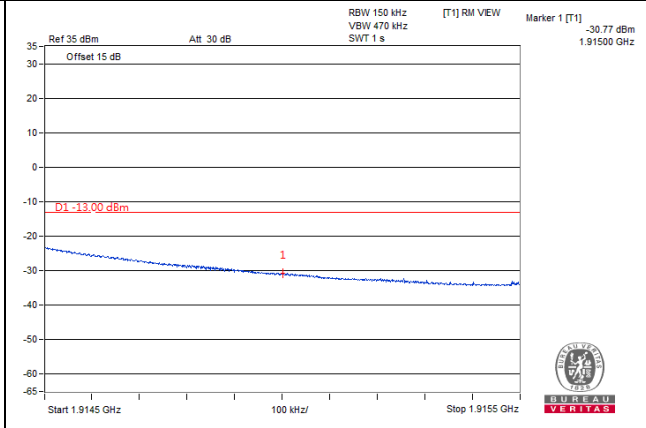

Channel 26115 (1857.5MHz)	256QAM	75 RB / 0 RB Offset	Channel 26615 (1907.5MHz)	256QAM	75 RB / 0 RB Offset