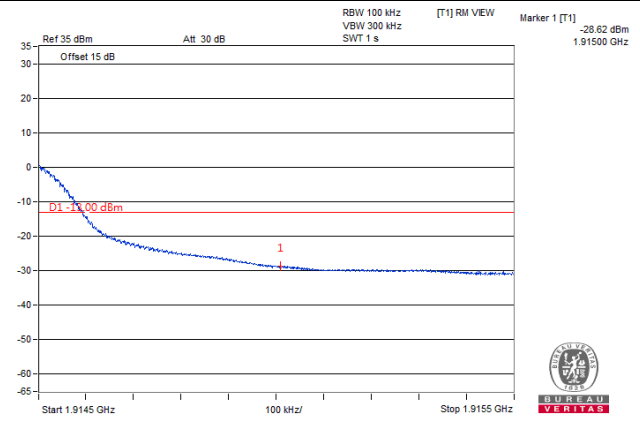

Channel 26090 (1855.0MHz)	256QAM	50 RB / 0 RB Offset	Channel 26640 (1910.0MHz)	256QAM	50 RB / 0 RB Offset