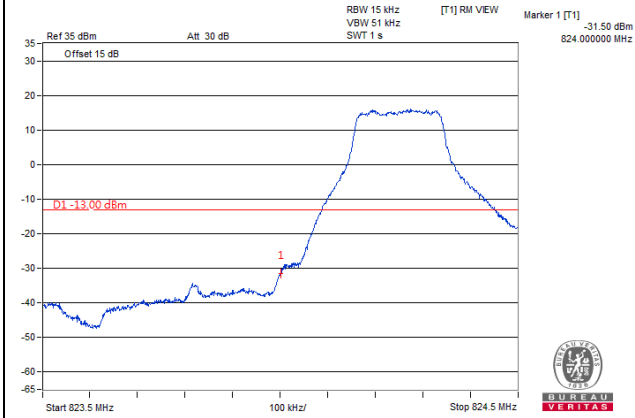

LTE Band 26 (Part 22)

Channel Bandwidth 1.4MHz

Channel 26797 (824.7MHz)	256QAM	1 RB / 0 RB Offset	Channel 27033 (848.3MHz)	256QAM	1 RB / 5 RB Offset