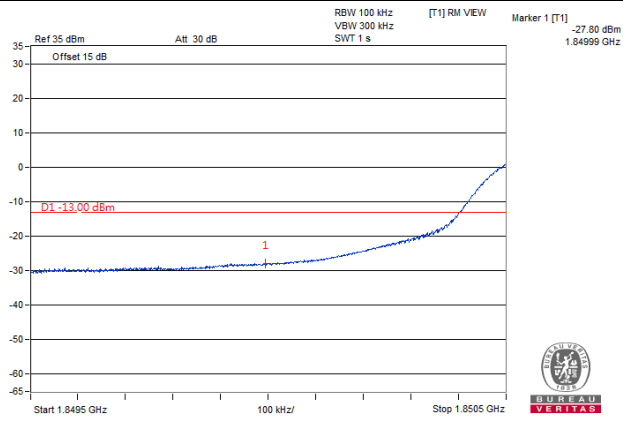

Channel 26090 (1855.0MHz)	256QAM	50 RB / 0 RB Offset	Channel 26640 (1910.0MHz)	256QAM	50 RB / 0 RB Offset