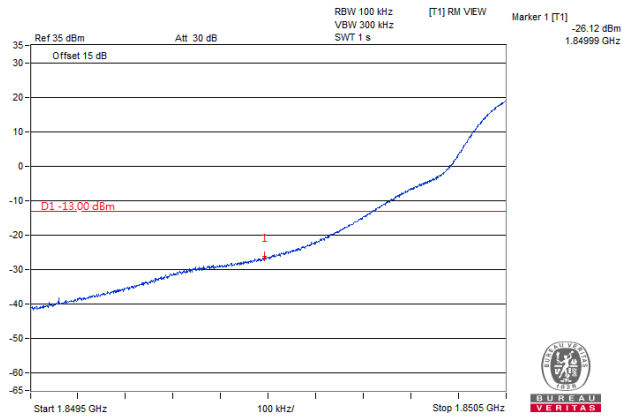

Channel Bandwidth 10MHz

Channel 18650 (1855.00MHz)	256QAM	1 RB / 0 RB Offset	Channel 19150 (1905.00MHz)	256QAM	1 RB / 49 RB Offset