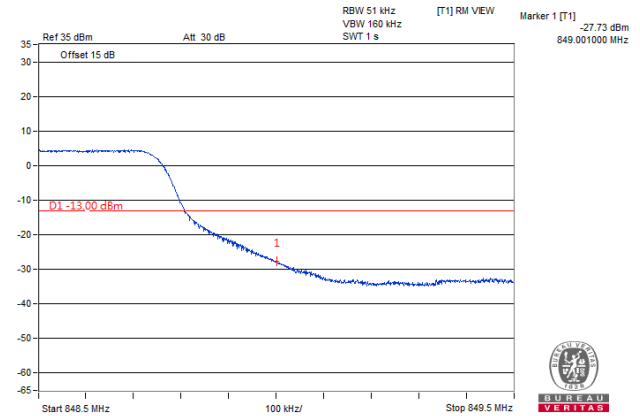

Channel 26815 (826.5MHz)	256QAM	25 RB / 0 RB Offset	Channel 27015 (846.5MHz)	256QAM	25 RB / 0 RB Offset