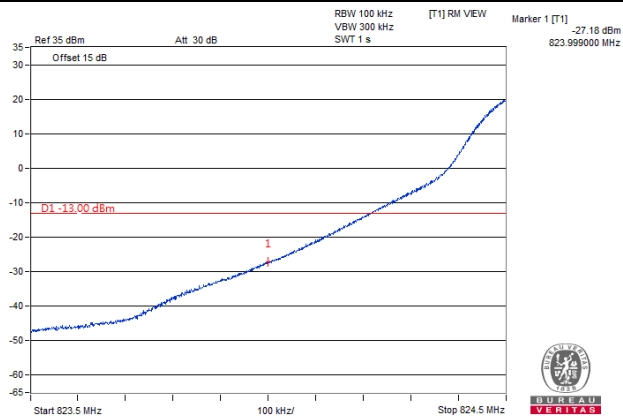

Channel Bandwidth 10MHz

Channel 26840 (829MHz)	256QAM	1 RB / 0 RB Offset	Channel 26990 (844MHz)	256QAM	1 RB / 49 RB Offset