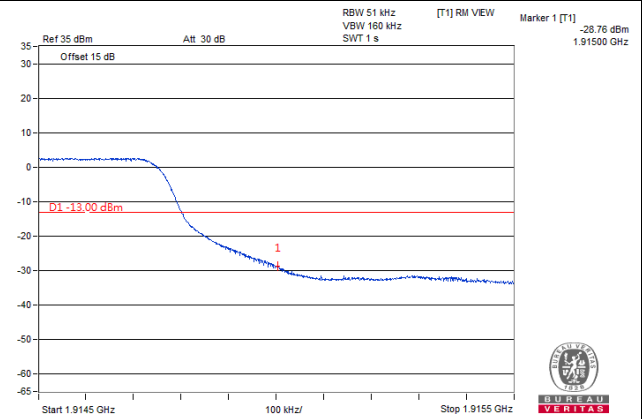

Channel 26065 (1852.5MHz)	256QAM	25 RB / 0 RB Offset	Channel 26665 (1912.5MHz)	256QAM	25 RB / 0 RB Offset