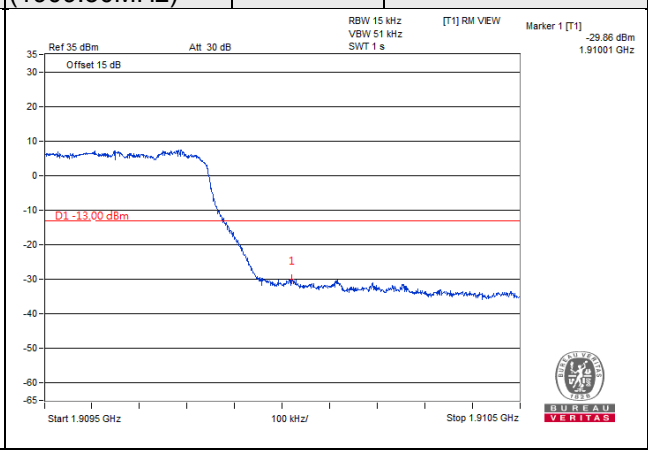

Channel 18607 (1850.70MHz)	256QAM	6 RB / 0 RB Offset	Channel 19193 (1909.30MHz)	256QAM	6 RB / 0 RB Offset