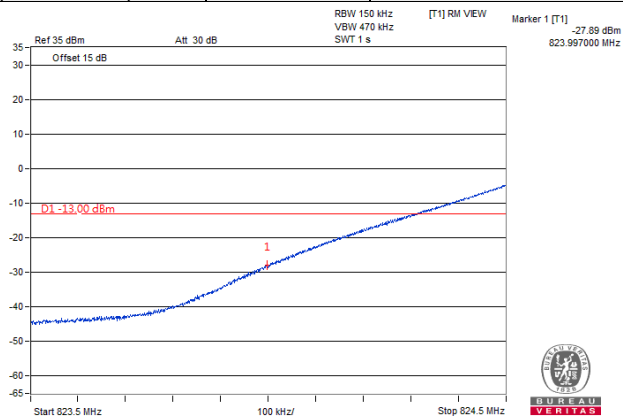

Channel Bandwidth 15MHz

Channel 26865 (831.5MHz)	256QAM	1 RB / 0 RB Offset	Channel 26965 (841.5MHz)	256QAM	1 RB / 74 RB Offset