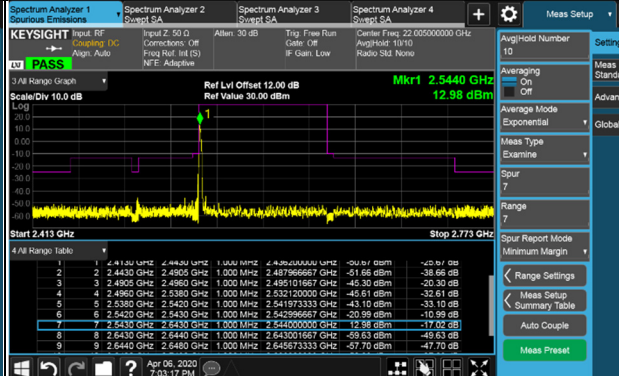

Channel 518598 (2592.99MHz) $\pi/2$ BPSK 1 RB / 244 RB Offset

Channel 508200 (2541.00MHz) $\pi/2$ BPSK 245 RB / 0 RB Offset

Channel 518598 (2592.99MHz) $\pi/2$ BPSK 245 RB / 0 RB Offset

Channel Bandwidth: 90MHz

Channel 528996 (2644.98MHz) $\pi/2$ BPSK 1 RB / 0 RB Offset

Channel 528996 (2644.98MHz) $\pi/2$ BPSK 1 RB / 244 RB Offset

Channel 528996 (2644.98MHz) $\pi/2$ BPSK 245 RB / 0 RB Offset

Channel Bandwidth: 100MHz

Channel 509202 (2546.01MHz) $\pi/2$ BPSK 1 RB / 0 RB Offset

Channel 518598 (2592.99MHz) $\pi/2$ BPSK 1 RB / 0 RB Offset

Channel 509202 (2546.01MHz) $\pi/2$ BPSK 1 RB / 272 RB Offset

Channel 518598 (2592.99MHz) $\pi/2$ BPSK 1 RB / 272 RB Offset

Channel 509202 (2546.01MHz) $\pi/2$ BPSK 273 RB / 0 RB Offset

Channel 518598 (2592.99MHz) $\pi/2$ BPSK 273 RB / 0 RB Offset

Channel Bandwidth: 100MHz

Channel 528000 (2640.00MHz) $\pi/2$ BPSK 1 RB / 0 RB Offset