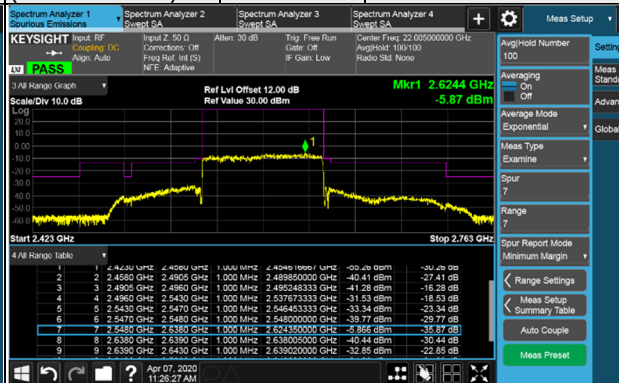

Channel Bandwidth: 90MHz

Channel 508200 (2541.00MHz) $\pi/2$ BPSK 1 RB / 0 RB Offset

Channel 518598 (2592.99MHz) $\pi/2$ BPSK 1 RB / 0 RB Offset

Channel 508200 (2541.00MHz) $\pi/2$ BPSK 1 RB / 244 RB Offset

Channel 518598 (2592.99MHz) $\pi/2$ BPSK 1 RB / 244 RB Offset

Channel 508200 (2541.00MHz) $\pi/2$ BPSK 245 RB / 0 RB Offset

Channel 518598 (2592.99MHz) $\pi/2$ BPSK 245 RB / 0 RB Offset

Channel Bandwidth: 90MHz