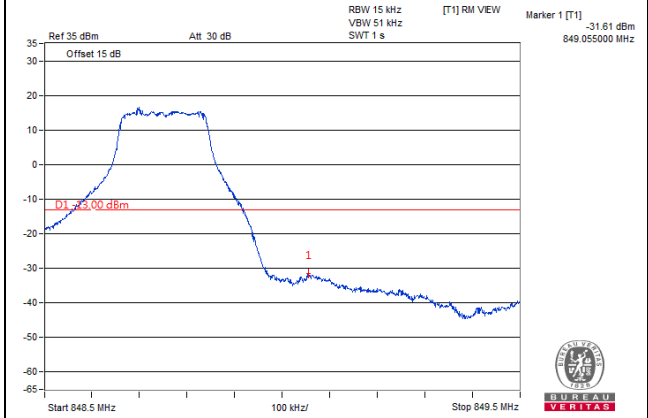

LTE Band 26 (Part 22)

Channel Bandwidth 1.4MHz

Channel 26797 (824.7MHz)	256QAM	1 RB / 0 RB Offset	Channel 27033 (848.3MHz)	256QAM	1 RB / 5 RB Offset