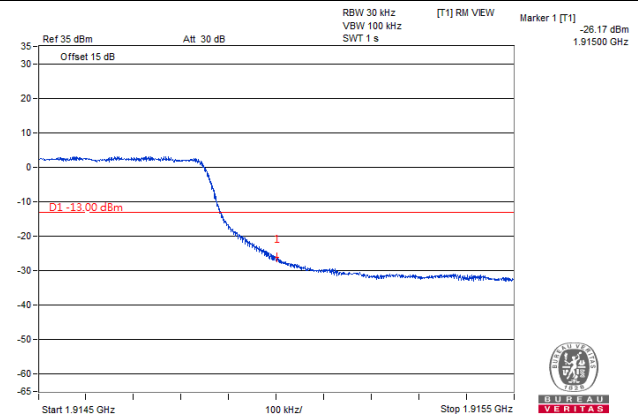

**Channel 26055
(1851.5MHz)**

256QAM

15 RB / 0 RB Offset

**Channel 26675
(1913.5MHz)**

256QAM

15 RB / 0 RB Offset