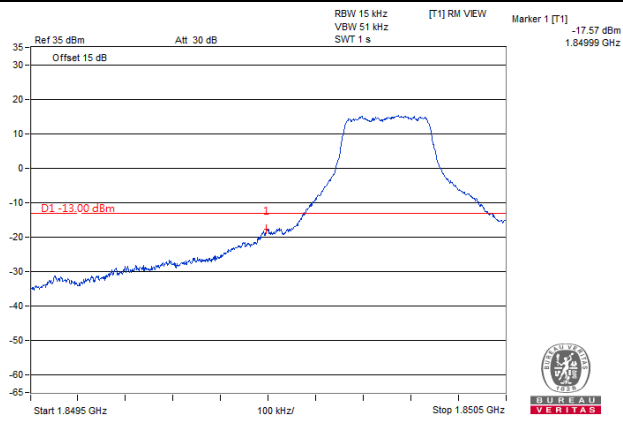

LTE Band 25

Channel Bandwidth 1.4MHz

Channel 26047 (1850.7MHz)	256QAM	1 RB / 0 RB Offset	Channel 26683 (1914.3MHz)	256QAM	1 RB / 5 RB Offset