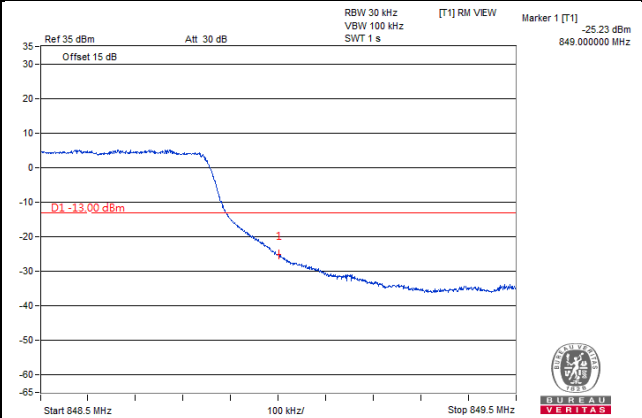

Channel 26805 (825.5MHz)	256QAM	15 RB / 0 RB Offset	Channel 27025 M(847.5MHz)	256QAM	15 RB / 0 RB Offset