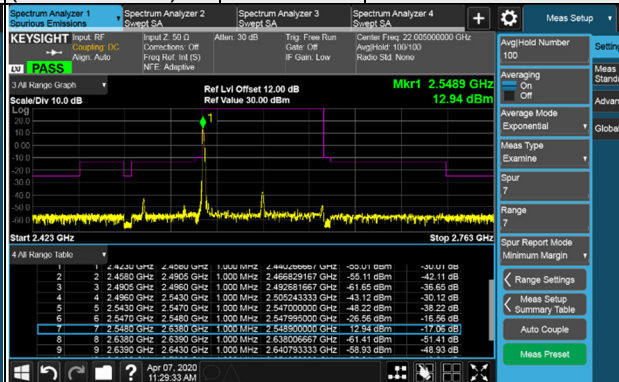

Channel Bandwidth: 90MHz

Channel 508200 (2541.00MHz) $\pi/2$ BPSK 1 RB / 0 RB Offset

Channel 518598 (2592.99MHz) $\pi/2$ BPSK 1 RB / 0 RB Offset

Channel 508200 (2541.00MHz) $\pi/2$ BPSK 1 RB / 244 RB Offset

Channel 518598 (2592.99MHz) $\pi/2$ BPSK 1 RB / 244 RB Offset

Channel 508200 (2541.00MHz) $\pi/2$ BPSK 245 RB / 0 RB Offset

Channel 518598 (2592.99MHz) $\pi/2$ BPSK 245 RB / 0 RB Offset

Channel Bandwidth: 90MHz

Channel 528996 (2644.98MHz) $\pi/2$ BPSK 1 RB / 0 RB Offset

Channel 528996 (2644.98MHz) $\pi/2$ BPSK 1 RB / 244 RB Offset

Channel 528996 (2644.98MHz) $\pi/2$ BPSK 245 RB / 0 RB Offset

Channel Bandwidth: 100MHz