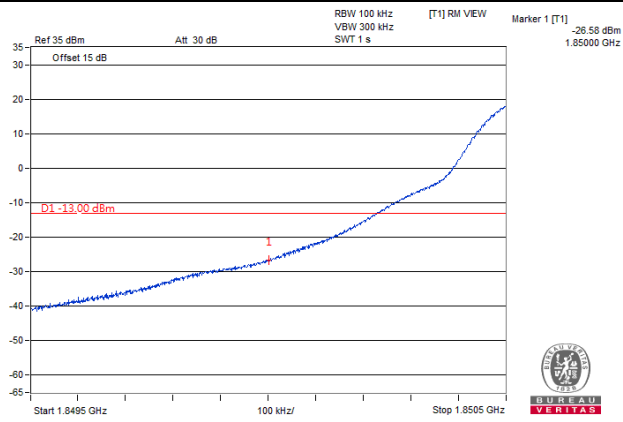

Channel Bandwidth 10MHz

Channel 26090 (1855.0MHz)	256QAM	1 RB / 0 RB Offset	Channel 26640 (1910.0MHz)	256QAM	1 RB / 49 RB Offset