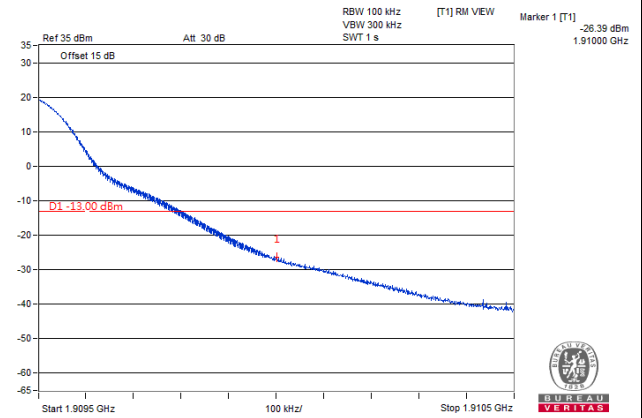

Channel Bandwidth 10MHz

Channel 18650 (1855.00MHz)	256QAM	1 RB / 0 RB Offset	Channel 19150 (1905.00MHz)	256QAM	1 RB / 49 RB Offset