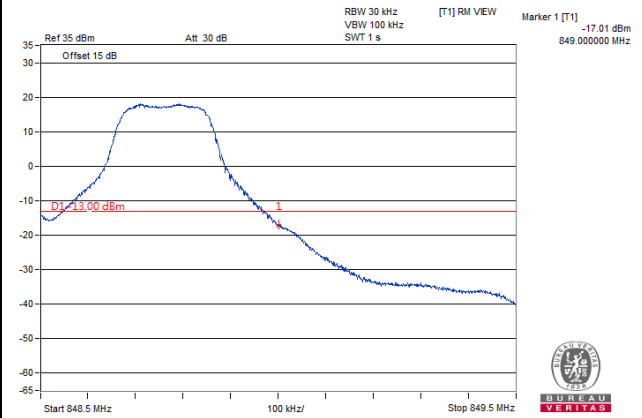

Channel Bandwidth 3MHz

Channel 26805 (825.5MHz)	256QAM	1 RB / 0 RB Offset	Channel 27025 (847.5MHz)	256QAM	1 RB / 14 RB Offset