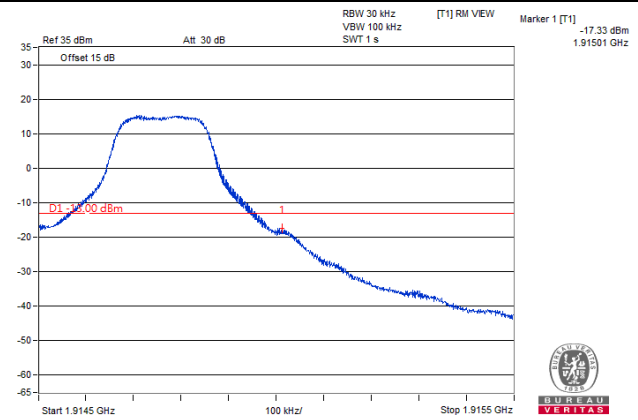

Channel Bandwidth 3MHz

**Channel 26055
(1851.5MHz)**

256QAM

1 RB / 0 RB Offset

**Channel 26675
(1913.5MHz)**

256QAM

1 RB / 14 RB Offset

**Channel 26055
(1851.5MHz)**