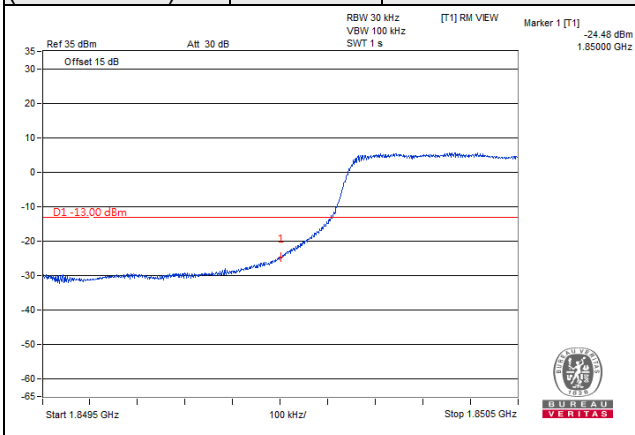

Channel 18615 (1851.50MHz)	256QAM	15 RB / 0 RB Offset