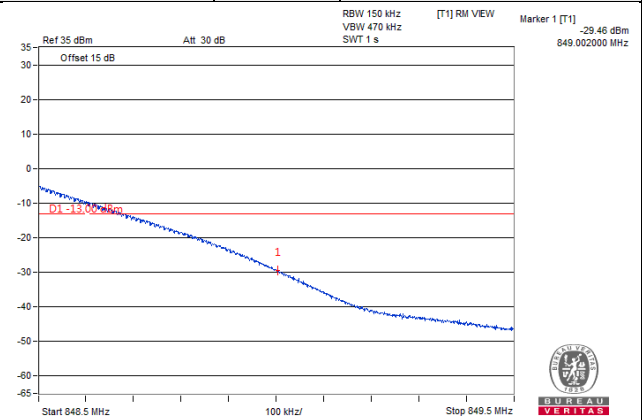

Channel Bandwidth 15MHz

Channel 26865 (831.5MHz)	256QAM	1 RB / 0 RB Offset	Channel 26965 (841.5MHz)	256QAM	1 RB / 74 RB Offset