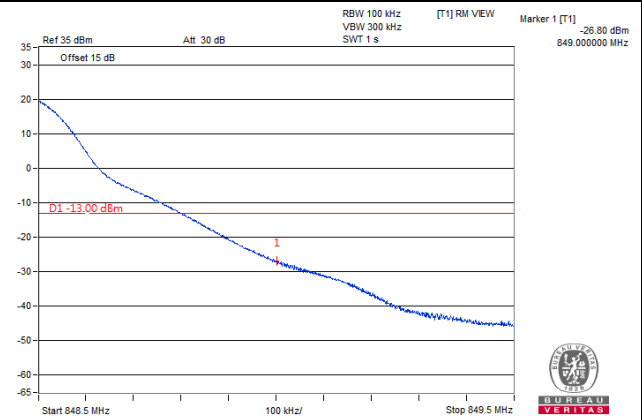

Channel Bandwidth 10MHz

Channel 26840 (829MHz)	256QAM	1 RB / 0 RB Offset	Channel 26990 (844MHz)	256QAM	1 RB / 49 RB Offset