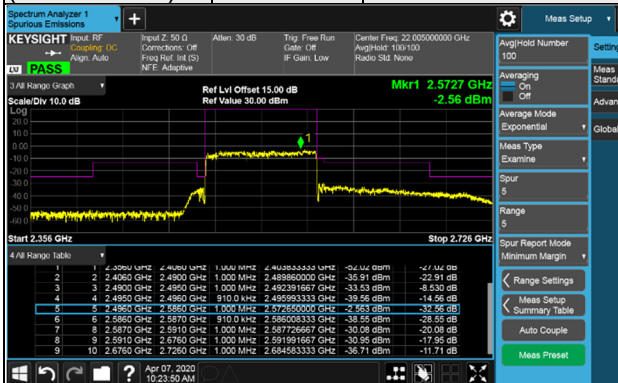

Channel Bandwidth: 90MHz

Channel 508200 (2541.00MHz) $\pi/2$ BPSK 1 RB / 0 RB Offset

Channel 518598 (2592.99MHz) $\pi/2$ BPSK 1 RB / 0 RB Offset

Channel 508200 (2541.00MHz) $\pi/2$ BPSK 1 RB / 244 RB Offset

Channel 518598 (2592.99MHz) $\pi/2$ BPSK 1 RB / 244 RB Offset

Channel 508200 (2541.00MHz) $\pi/2$ BPSK 245 RB / 0 RB Offset

Channel 518598 (2592.99MHz) $\pi/2$ BPSK 245 RB / 0 RB Offset

Channel Bandwidth: 90MHz

Channel 528996 (2644.98MHz) $\pi/2$ BPSK 1 RB / 0 RB Offset

Channel 528996 (2644.98MHz) $\pi/2$ BPSK 1 RB / 244 RB Offset

Channel 528996 (2644.98MHz) $\pi/2$ BPSK 245 RB / 0 RB Offset

Channel Bandwidth: 100MHz