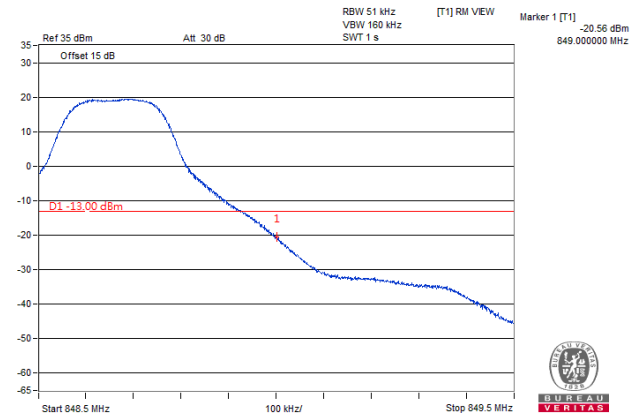

Channel Bandwidth 5MHz

Channel 26815 (826.5MHz)	256QAM	1 RB / 0 RB Offset	Channel 27015 (846.5MHz)	256QAM	1 RB / 24 RB Offset