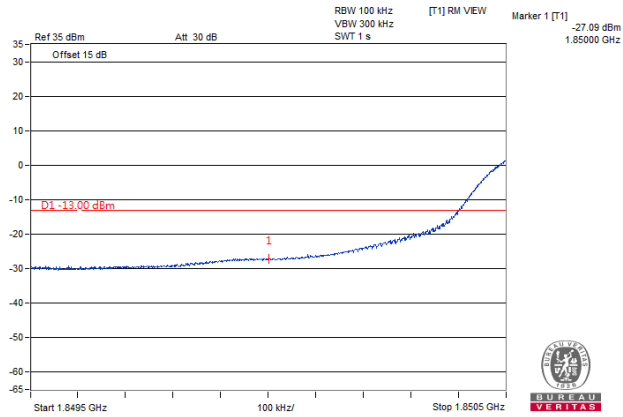

Channel 18650 (1855.00MHz)	256QAM	50 RB / 0 RB Offset	Channel 19150 (1905.00MHz)	256QAM	50 RB / 0 RB Offset