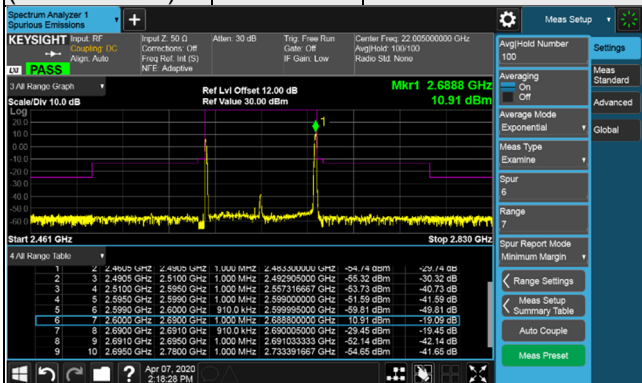

Channel Bandwidth: 90MHz

Channel 508200 (2541.00MHz) $\pi/2$ BPSK 1 RB / 0 RB Offset

Channel 518598 (2592.99MHz) $\pi/2$ BPSK 1 RB / 0 RB Offset

Channel 508200 (2541.00MHz) $\pi/2$ BPSK 1 RB / 244 RB Offset

Channel 518598 (2592.99MHz) $\pi/2$ BPSK 1 RB / 244 RB Offset

Channel 508200 (2541.00MHz) $\pi/2$ BPSK 245 RB / 0 RB Offset

Channel 518598 (2592.99MHz) $\pi/2$ BPSK 245 RB / 0 RB Offset

Channel Bandwidth: 90MHz

Channel 528996 (2644.98MHz) $\pi/2$ BPSK 1 RB / 0 RB Offset

Channel 528996 (2644.98MHz) $\pi/2$ BPSK 1 RB / 244 RB Offset

Channel 528996 (2644.98MHz) $\pi/2$ BPSK 245 RB / 0 RB Offset

Channel Bandwidth: 100MHz

Channel 509202 (2546.01MHz) $\pi/2$ BPSK 1 RB / 0 RB Offset

Channel 518598 (2592.99MHz) $\pi/2$ BPSK 1 RB / 0 RB Offset

Channel 509202 (2546.01MHz) $\pi/2$ BPSK 1 RB / 272 RB Offset

Channel 518598 (2592.99MHz) $\pi/2$ BPSK 1 RB / 272 RB Offset