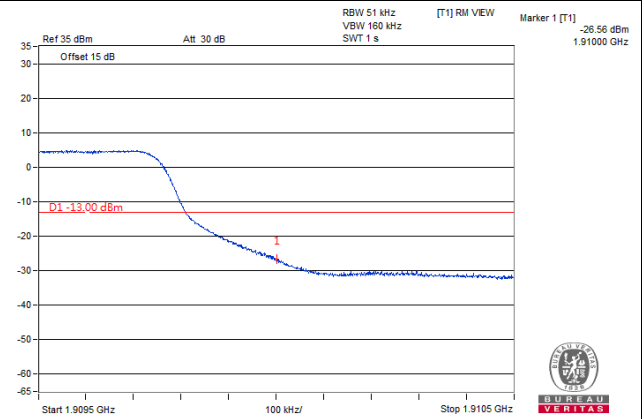

Channel 18625 (1852.50MHz)	256QAM	25 RB / 0 RB Offset	Channel 19175 (1907.50MHz)	256QAM	25 RB / 0 RB Offset