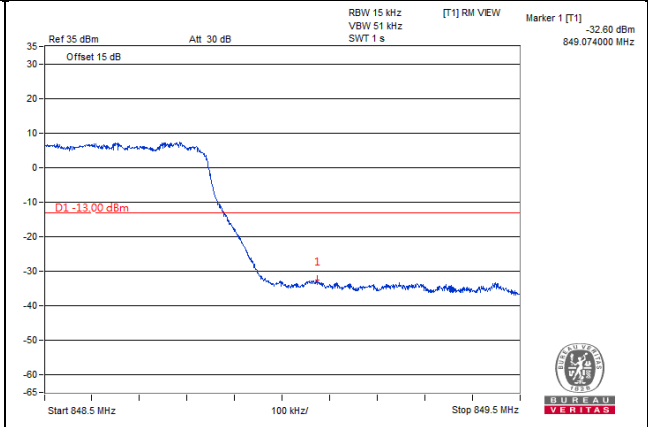

Channel 26797 (824.7MHz)	256QAM	6 RB / 0 RB Offset	Channel 27033 (848.3MHz)	256QAM	6 RB / 0 RB Offset