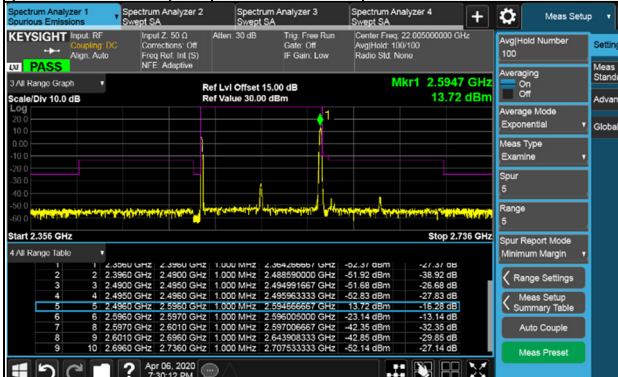

Channel 518598 (2592.99MHz) $\pi/2$ BPSK 1 RB / 244 RB Offset

Channel 508200 (2541.00MHz) $\pi/2$ BPSK 245 RB / 0 RB Offset

Channel 518598 (2592.99MHz) $\pi/2$ BPSK 245 RB / 0 RB Offset

Channel Bandwidth: 90MHz

Channel 528996 (2644.98MHz) $\pi/2$ BPSK 1 RB / 0 RB Offset

Channel 528996 (2644.98MHz) $\pi/2$ BPSK 1 RB / 244 RB Offset

Channel 528996 (2644.98MHz) $\pi/2$ BPSK 245 RB / 0 RB Offset

Channel Bandwidth: 100MHz

Channel 509202 (2546.01MHz) $\pi/2$ BPSK 1 RB / 0 RB Offset

Channel 518598 (2592.99MHz) $\pi/2$ BPSK 1 RB / 0 RB Offset

Channel 509202 (2546.01MHz) $\pi/2$ BPSK 1 RB / 272 RB Offset

Channel 518598 (2592.99MHz) $\pi/2$ BPSK 1 RB / 272 RB Offset

Channel 509202 (2546.01MHz) $\pi/2$ BPSK 273 RB / 0 RB Offset

Channel 518598 (2592.99MHz) $\pi/2$ BPSK 273 RB / 0 RB Offset

Channel Bandwidth: 100MHz

Channel 528000 (2640.00MHz) $\pi/2$ BPSK 1 RB / 0 RB Offset