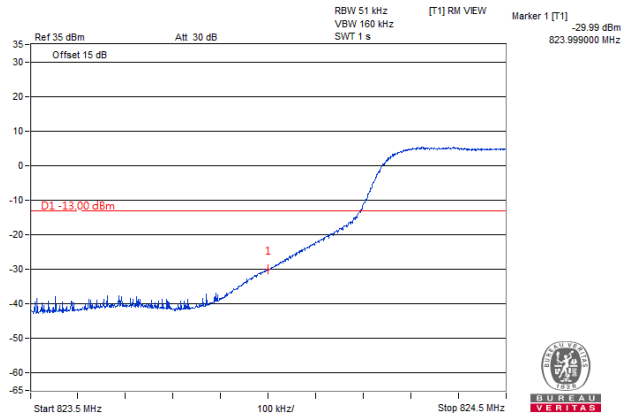

Channel 26815 (826.5MHz)	256QAM	25 RB / 0 RB Offset	Channel 27015 (846.5MHz)	256QAM	25 RB / 0 RB Offset