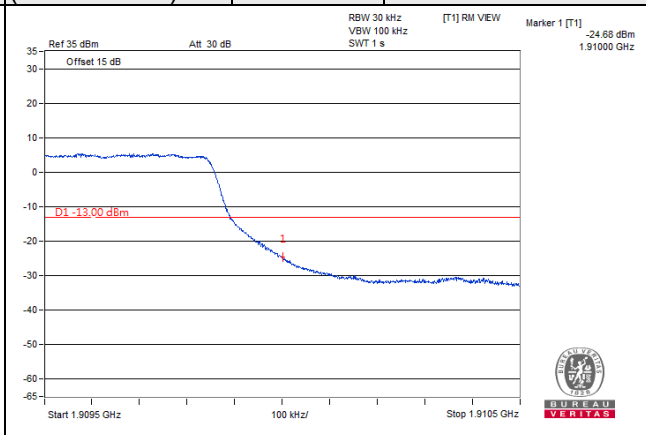

Channel 19185 (1908.50MHz)	256QAM	15 RB / 0 RB Offset