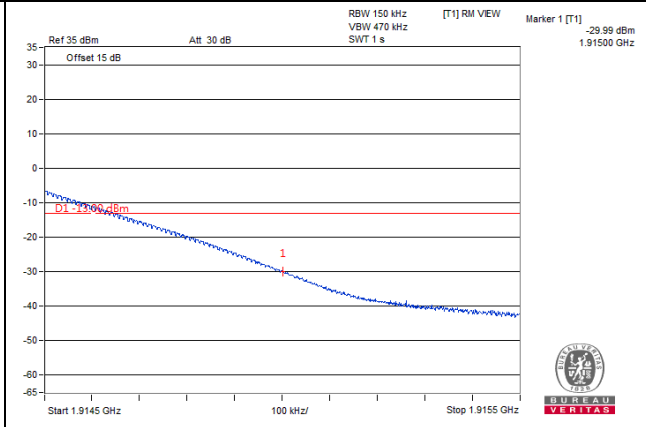

Channel Bandwidth 15MHz

Channel 26115 (1857.5MHz)	256QAM	1 RB / 0 RB Offset	Channel 26615 (1907.5MHz)	256QAM	1 RB / 74 RB Offset