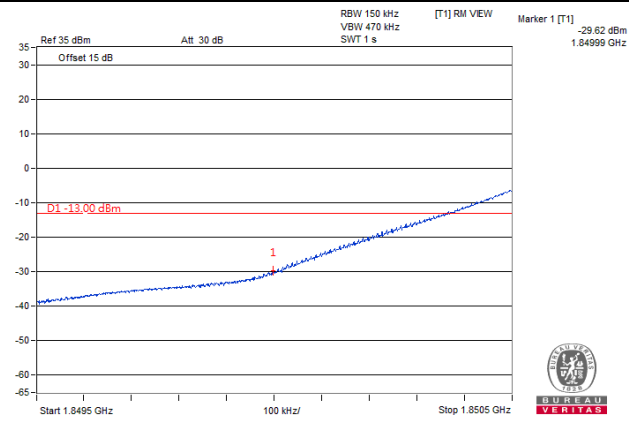

Channel Bandwidth 15MHz

Channel 26115 (1857.5MHz)	256QAM	1 RB / 0 RB Offset	Channel 26615 (1907.5MHz)	256QAM	1 RB / 74 RB Offset