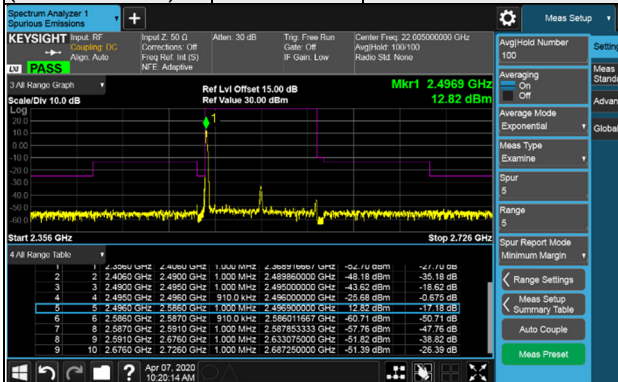

Channel Bandwidth: 90MHz

Channel 508200 (2541.00MHz) $\pi/2$ BPSK 1 RB / 0 RB Offset

Channel 518598 (2592.99MHz) $\pi/2$ BPSK 1 RB / 0 RB Offset

Channel 508200 (2541.00MHz) $\pi/2$ BPSK 1 RB / 244 RB Offset

Channel 518598 (2592.99MHz) $\pi/2$ BPSK 1 RB / 244 RB Offset

Channel 508200 (2541.00MHz) $\pi/2$ BPSK 245 RB / 0 RB Offset

Channel 518598 (2592.99MHz) $\pi/2$ BPSK 245 RB / 0 RB Offset

Channel Bandwidth: 90MHz

Channel 528996 (2644.98MHz) $\pi/2$ BPSK 1 RB / 0 RB Offset

Channel 528996 (2644.98MHz) $\pi/2$ BPSK 1 RB / 244 RB Offset

Channel 528996 (2644.98MHz) $\pi/2$ BPSK 245 RB / 0 RB Offset

Channel Bandwidth: 100MHz