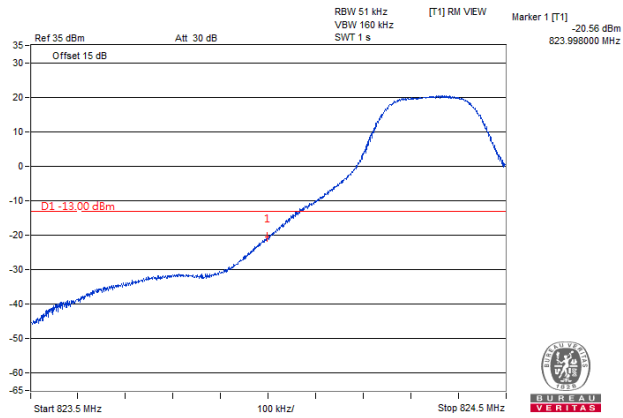

Channel Bandwidth 5MHz

Channel 26815 (826.5MHz)	256QAM	1 RB / 0 RB Offset	Channel 27015 (846.5MHz)	256QAM	1 RB / 24 RB Offset