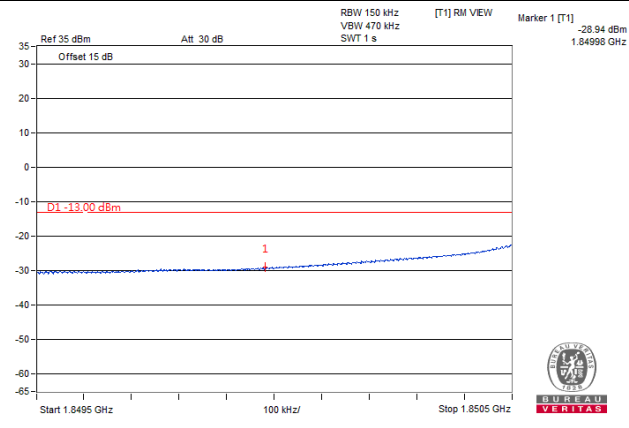

Channel 26115 (1857.5MHz)	256QAM	75 RB / 0 RB Offset	Channel 26615 (1907.5MHz)	256QAM	75 RB / 0 RB Offset