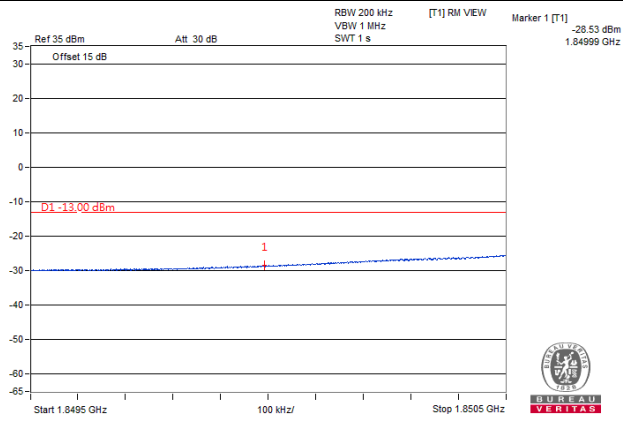

Channel 18700 (1860.00MHz)	256QAM	100 RB / 0 RB Offset	Channel 19100 (1900.00 MHz)	256QAM	100 RB / 0 RB Offset