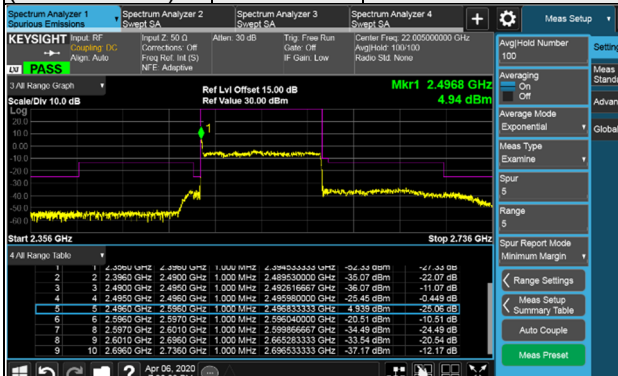

Channel 528996 (2644.98MHz) $\pi/2$ BPSK 1 RB / 0 RB Offset

Channel 528996 (2644.98MHz) $\pi/2$ BPSK 1 RB / 244 RB Offset

Channel 528996 (2644.98MHz) $\pi/2$ BPSK 245 RB / 0 RB Offset

Channel Bandwidth: 100MHz

Channel 509202 (2546.01MHz) $\pi/2$ BPSK 1 RB / 0 RB Offset

Channel 518598 (2592.99MHz) $\pi/2$ BPSK 1 RB / 0 RB Offset

Channel 509202 (2546.01MHz) $\pi/2$ BPSK 1 RB / 272 RB Offset

Channel 518598 (2592.99MHz) $\pi/2$ BPSK 1 RB / 272 RB Offset

Channel 509202 (2546.01MHz) $\pi/2$ BPSK 273 RB / 0 RB Offset

Channel 518598 (2592.99MHz) $\pi/2$ BPSK 273 RB / 0 RB Offset

Channel Bandwidth: 100MHz

Channel 528000 (2640.00MHz) $\pi/2$ BPSK 1 RB / 0 RB Offset

Channel 528000 (2640.00MHz) $\pi/2$ BPSK 1 RB / 272 RB Offset

Channel 528000 (2640.00MHz) $\pi/2$ BPSK 273 RB / 0 RB Offset

LTE Band 2

Channel Bandwidth 1.4MHz

Channel 18607 (1850.70MHz)	256QAM	1 RB / 0 RB Offset	Channel 19193 (1909.30MHz)	256QAM	1 RB / 5 RB Offset
-------------------------------	--------	--------------------	-------------------------------	--------	--------------------