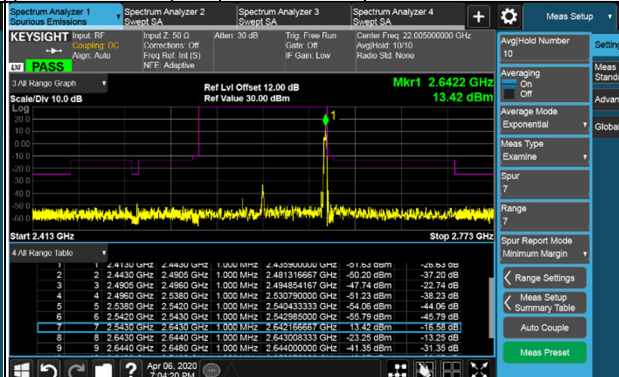

Channel 528996 (2644.98MHz) $\pi/2$ BPSK 1 RB / 0 RB Offset

Channel 528996 (2644.98MHz) $\pi/2$ BPSK 1 RB / 244 RB Offset

Channel 528996 (2644.98MHz) $\pi/2$ BPSK 245 RB / 0 RB Offset

Channel Bandwidth: 100MHz

Channel 509202 (2546.01MHz) $\pi/2$ BPSK 1 RB / 0 RB Offset

Channel 518598 (2592.99MHz) $\pi/2$ BPSK 1 RB / 0 RB Offset

Channel 509202 (2546.01MHz) $\pi/2$ BPSK 1 RB / 272 RB Offset

Channel 518598 (2592.99MHz) $\pi/2$ BPSK 1 RB / 272 RB Offset

Channel 509202 (2546.01MHz) $\pi/2$ BPSK 273 RB / 0 RB Offset

Channel 518598 (2592.99MHz) $\pi/2$ BPSK 273 RB / 0 RB Offset

Channel Bandwidth: 100MHz

Channel 528000 (2640.00MHz) $\pi/2$ BPSK 1 RB / 0 RB Offset

Channel 528000 (2640.00MHz) $\pi/2$ BPSK 1 RB / 272 RB Offset

Channel 528000 (2640.00MHz) $\pi/2$ BPSK 273 RB / 0 RB Offset

LTE Band 2

Channel Bandwidth 1.4MHz

Channel 18607 (1850.70MHz)	256QAM	1 RB / 0 RB Offset	Channel 19193 (1909.30MHz)	256QAM	1 RB / 5 RB Offset
-------------------------------	--------	--------------------	-------------------------------	--------	--------------------