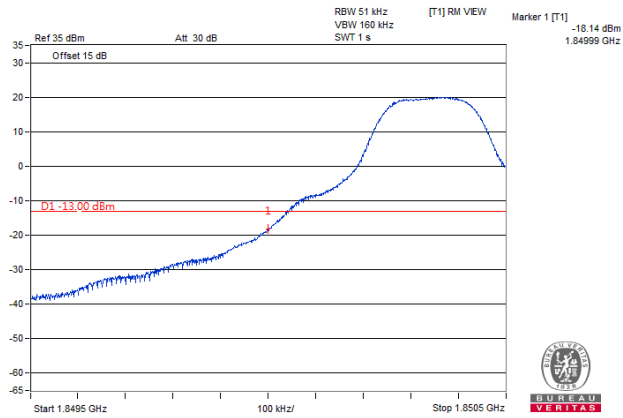

Channel Bandwidth 5MHz

Channel 18625 (1852.50MHz)	256QAM	1 RB / 0 RB Offset	Channel 19175 (1907.50MHz)	256QAM	1 RB / 24 RB Offset