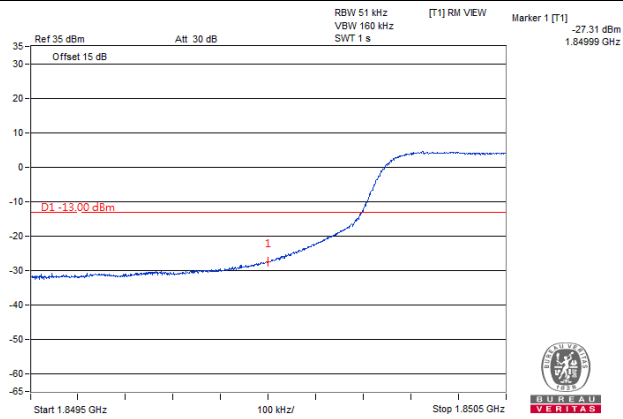

Channel 26065 (1852.5MHz)	256QAM	25 RB / 0 RB Offset	Channel 26665 (1912.5MHz)	256QAM	25 RB / 0 RB Offset