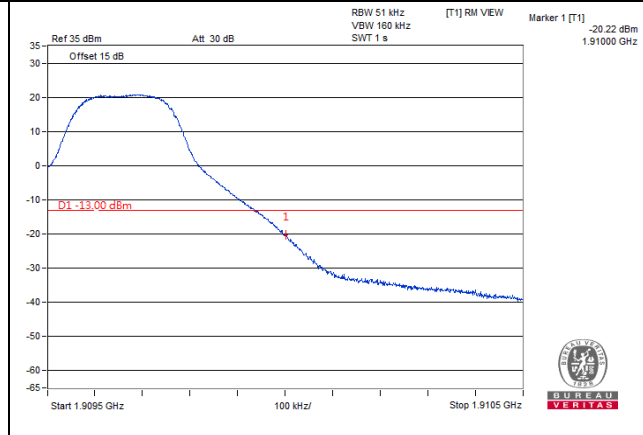

LTE Band 2, Channel Bandwidth 5MHz

Channel 18625 (1852.50MHz)	QPSK	1 RB / 0 RB Offset	Channel 19175 (1907.50MHz)	QPSK	1 RB / 24 RB Offset