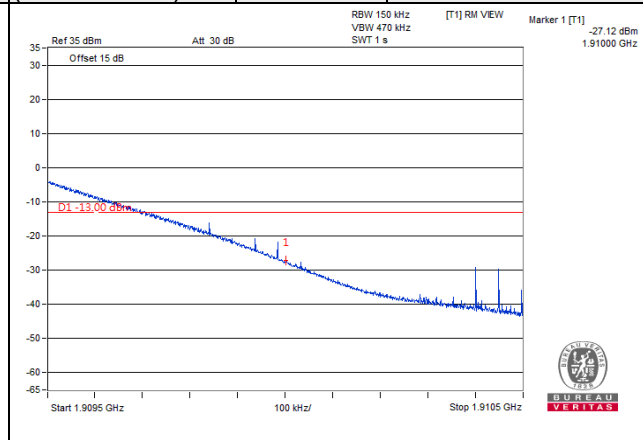

LTE Band 2, Channel Bandwidth 15MHz

Channel 18675 (1857.50MHz)	QPSK	1 RB / 0 RB Offset	Channel 19125 (1902.50MHz)	QPSK	1 RB / 74 RB Offset