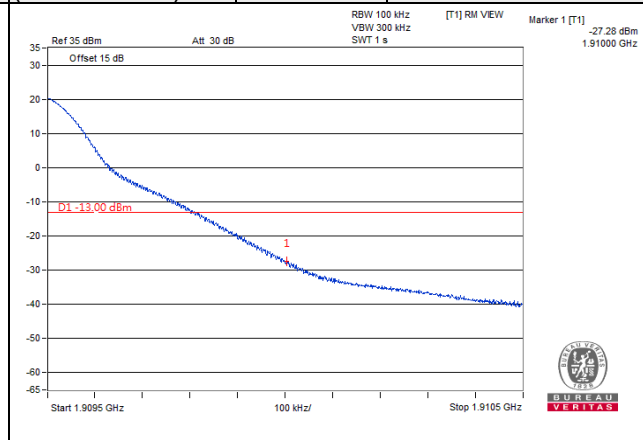

LTE Band 2, Channel Bandwidth 10MHz

Channel 18650 (1855.00MHz)	QPSK	1 RB / 0 RB Offset	Channel 19150 (1905.00MHz)	QPSK	1 RB / 49 RB Offset