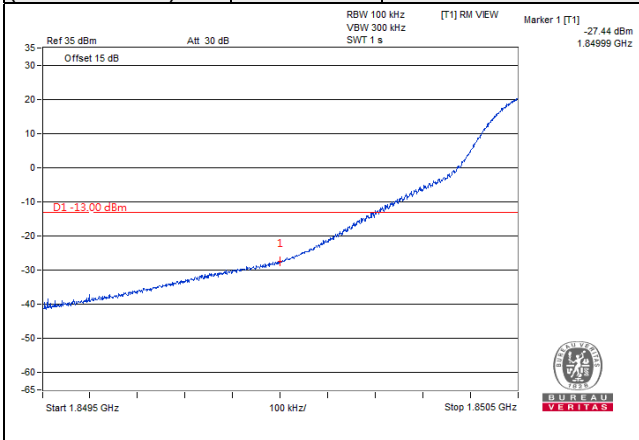

LTE Band 2, Channel Bandwidth 10MHz

Channel 18650 (1855.00MHz)	QPSK	1 RB / 0 RB Offset	Channel 19150 (1905.00MHz)	QPSK	1 RB / 49 RB Offset