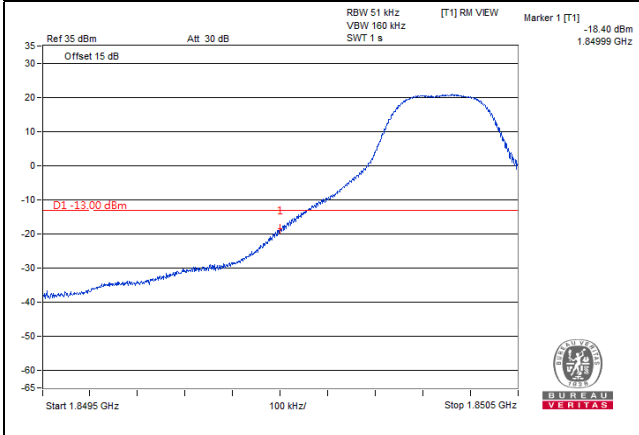

LTE Band 2, Channel Bandwidth 5MHz

Channel 18625 (1852.50MHz)	QPSK	1 RB / 0 RB Offset	Channel 19175 (1907.50MHz)	QPSK	1 RB / 24 RB Offset