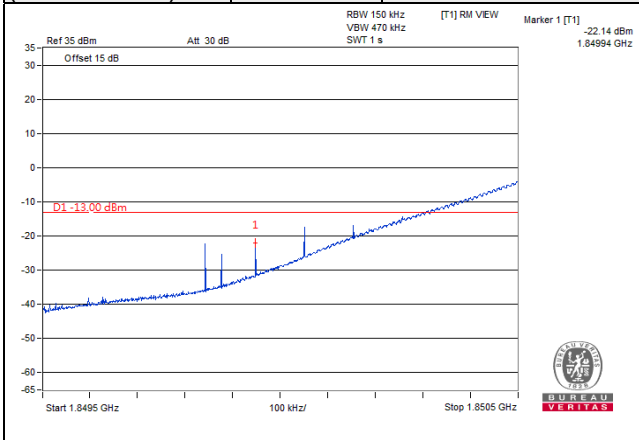

LTE Band 2, Channel Bandwidth 15MHz

Channel 18675 (1857.50MHz)	QPSK	1 RB / 0 RB Offset	Channel 19125 (1902.50MHz)	QPSK	1 RB / 74 RB Offset