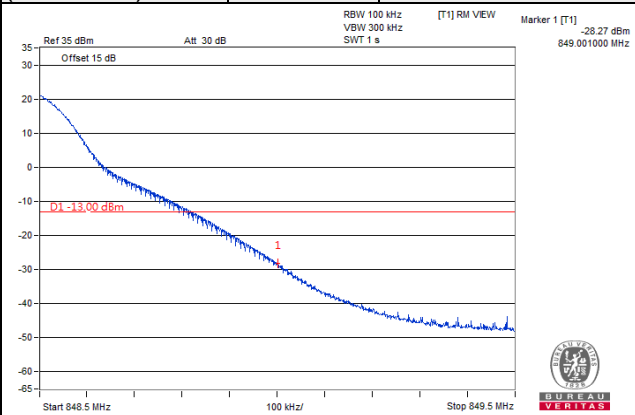

LTE Band 5, Channel Bandwidth 10MHz

Channel 20450 (829.0MHz)	QPSK	1 RB / 0 RB Offset	Channel 20600 (844.0MHz)	QPSK	1 RB / 49 RB Offset