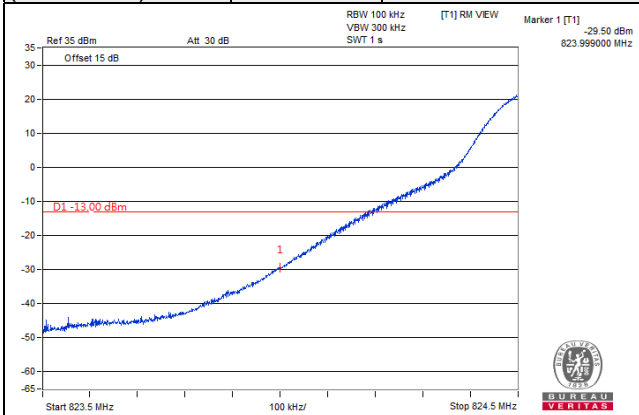

LTE Band 5, Channel Bandwidth 10MHz

Channel 20450 (829.0MHz)	QPSK	1 RB / 0 RB Offset	Channel 20600 (844.0MHz)	QPSK	1 RB / 49 RB Offset