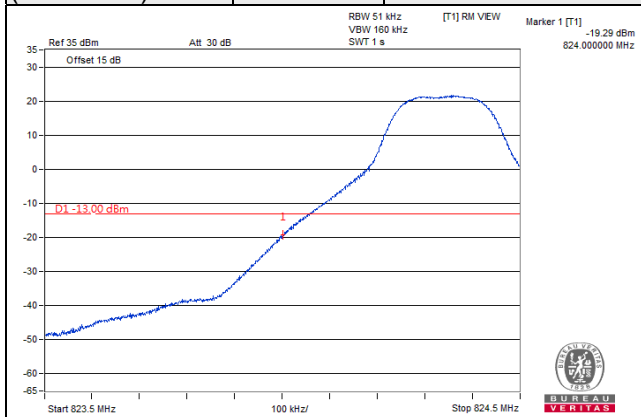

LTE Band 5, Channel Bandwidth 5MHz

Channel 20425 (826.5MHz)	QPSK	1 RB / 0 RB Offset	Channel 20625 (846.5MHz)	QPSK	1 RB / 24 RB Offset