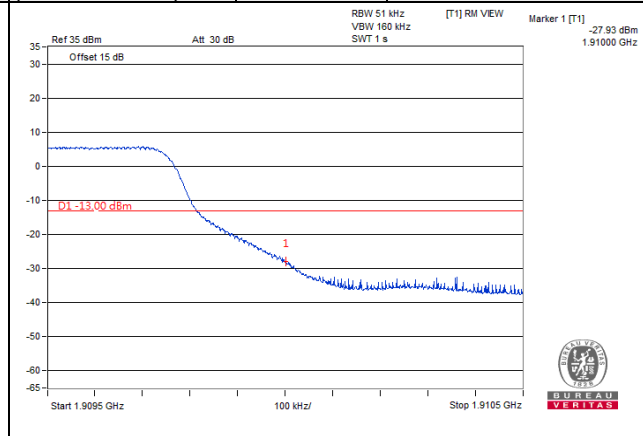

Channel 18625 (1852.50MHz)	QPSK	25 RB / 0 RB Offset	Channel 19175 (1907.50MHz)	QPSK	25 RB / 0 RB Offset