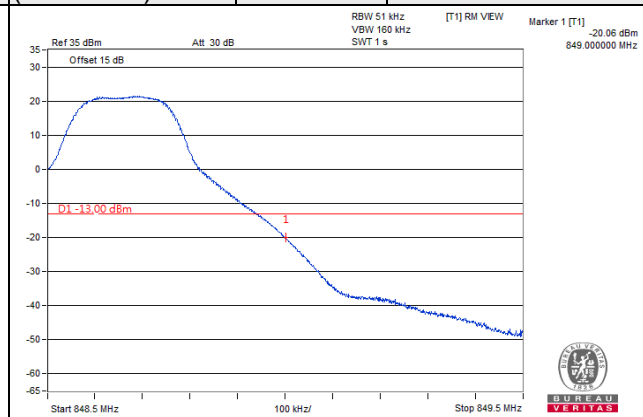

LTE Band 5, Channel Bandwidth 5MHz

Channel 20425 (826.5MHz)	QPSK	1 RB / 0 RB Offset	Channel 20625 (846.5MHz)	QPSK	1 RB / 24 RB Offset