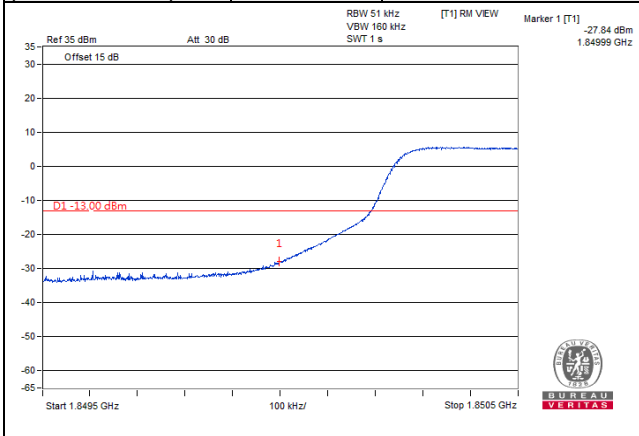

Channel 18625 (1852.50MHz)	QPSK	25 RB / 0 RB Offset	Channel 19175 (1907.50MHz)	QPSK	25 RB / 0 RB Offset