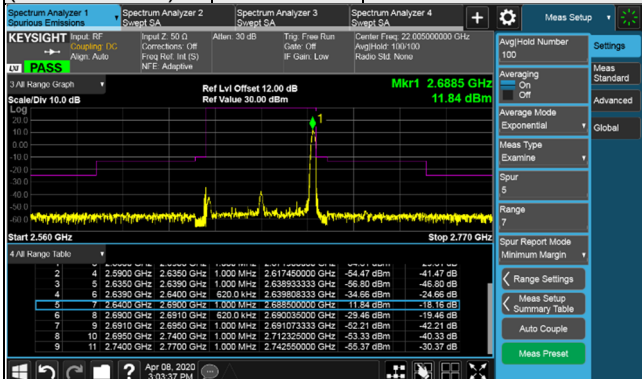

Channel Bandwidth: 40MHz

Channel 503202 (2516.01MHz)  $\pi/2$  BPSK 1 RB / 0 RB Offset

Channel 518598 (2592.99MHz)  $\pi/2$  BPSK 1 RB / 0 RB Offset

Channel 503202 (2516.01MHz)  $\pi/2$  BPSK 1 RB / 105 RB Offset

Channel 504204 (2521.02MHz)  $\pi/2$  BPSK 1 RB / 0 RB Offset

Channel 518598 (2592.99MHz)  $\pi/2$  BPSK 1 RB / 0 RB Offset

Channel 504204 (2521.02MHz)  $\pi/2$  BPSK 1 RB / 132 RB Offset

Channel 518598 (2592.99MHz)  $\pi/2$  BPSK 1 RB / 132 RB Offset

Channel 504204 (2521.02MHz)  $\pi/2$  BPSK 133 RB / 0 RB Offset

Channel 518598 (2592.99MHz)  $\pi/2$  BPSK 133 RB / 0 RB Offset

Channel Bandwidth: 50MHz

Channel 532998 (2664.99MHz)  $\pi/2$  BPSK 1 RB / 0 RB Offset

Channel 532998 (2664.99MHz)  $\pi/2$  BPSK 1 RB / 132 RB Offset

Channel 532998 (2664.99MHz)  $\pi/2$  BPSK 133 RB / 0 RB Offset