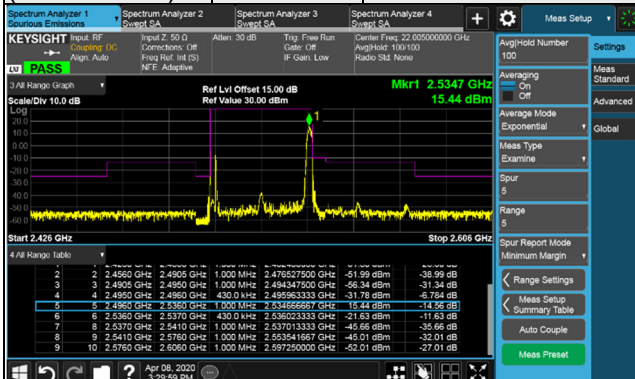

Channel Bandwidth: 40MHz

Channel 503202 (2516.01MHz)  $\pi/2$  BPSK 1 RB / 0 RB Offset

Channel 518598 (2592.99MHz)  $\pi/2$  BPSK 1 RB / 0 RB Offset

Channel 503202 (2516.01MHz)  $\pi/2$  BPSK 1 RB / 105 RB Offset

Channel 518598 (2592.99MHz)  $\pi/2$  BPSK 1 RB / 105 RB Offset

Channel 503202 (2516.01MHz)  $\pi/2$  BPSK 106 RB / 0 RB Offset

Channel 518598 (2592.99MHz)  $\pi/2$  BPSK 106 RB / 0 RB Offset

Channel Bandwidth: 40MHz