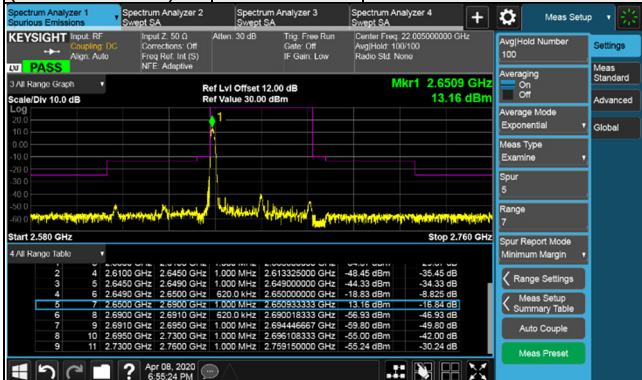

Channel Bandwidth: 40MHz

Channel 503202 (2516.01MHz)  $\pi/2$  BPSK 1 RB / 0 RB Offset

Channel 518598 (2592.99MHz)  $\pi/2$  BPSK 1 RB / 0 RB Offset

Channel 503202 (2516.01MHz)  $\pi/2$  BPSK 1 RB / 105 RB Offset

Channel 518598 (2592.99MHz)  $\pi/2$  BPSK 1 RB / 105 RB Offset

Channel 503202 (2516.01MHz)  $\pi/2$  BPSK 106 RB / 0 RB Offset

Channel 518598 (2592.99MHz)  $\pi/2$  BPSK 106 RB / 0 RB Offset

Channel Bandwidth: 40MHz

Channel 534000 (2670.00MHz)  $\pi/2$  BPSK 1 RB / 0 RB Offset

Channel 534000 (2670.00MHz)  $\pi/2$  BPSK 1 RB / 105 RB Offset

Channel 534000 (2670.00MHz)  $\pi/2$  BPSK 106 RB / 0 RB Offset

Channel Bandwidth: 50MHz