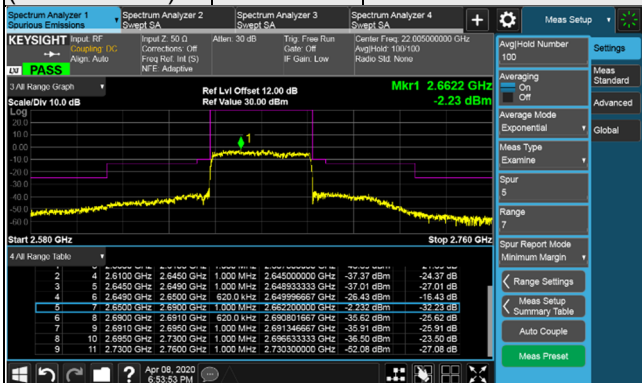

Channel Bandwidth: 40MHz

Channel 503202 (2516.01MHz)  $\pi/2$  BPSK 1 RB / 0 RB Offset

Channel 518598 (2592.99MHz)  $\pi/2$  BPSK 1 RB / 0 RB Offset

Channel 503202 (2516.01MHz)  $\pi/2$  BPSK 1 RB / 105 RB Offset

Channel 518598 (2592.99MHz)  $\pi/2$  BPSK 1 RB / 105 RB Offset

Channel 503202 (2516.01MHz)  $\pi/2$  BPSK 106 RB / 0 RB Offset

Channel 518598 (2592.99MHz)  $\pi/2$  BPSK 106 RB / 0 RB Offset

Channel Bandwidth: 40MHz

Channel 534000 (2670.00MHz)  $\pi/2$  BPSK 1 RB / 0 RB Offset

Channel 534000 (2670.00MHz)  $\pi/2$  BPSK 1 RB / 105 RB Offset

Channel 534000 (2670.00MHz)  $\pi/2$  BPSK 106 RB / 0 RB Offset

Channel Bandwidth: 50MHz

Channel 504204 (2521.02MHz)  $\pi/2$  BPSK 1 RB / 0 RB Offset

Channel 518598 (2592.99MHz)  $\pi/2$  BPSK 1 RB / 0 RB Offset

Channel 504204 (2521.02MHz)  $\pi/2$  BPSK 1 RB / 132 RB Offset

Channel 518598 (2592.99MHz)  $\pi/2$  BPSK 1 RB / 132 RB Offset