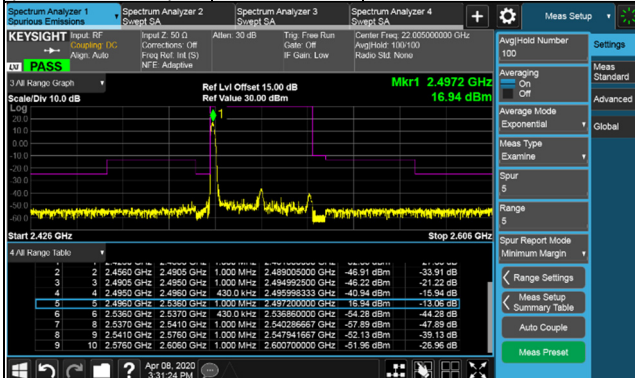

Channel Bandwidth: 40MHz

Channel 503202 (2516.01MHz)  $\pi/2$  BPSK 1 RB / 0 RB Offset

Channel 518598 (2592.99MHz)  $\pi/2$  BPSK 1 RB / 0 RB Offset

Channel 503202 (2516.01MHz)  $\pi/2$  BPSK 1 RB / 105 RB Offset

Channel 518598 (2592.99MHz)  $\pi/2$  BPSK 1 RB / 105 RB Offset

Channel 503202 (2516.01MHz)  $\pi/2$  BPSK 106 RB / 0 RB Offset

Channel 518598 (2592.99MHz)  $\pi/2$  BPSK 106 RB / 0 RB Offset

Channel Bandwidth: 40MHz