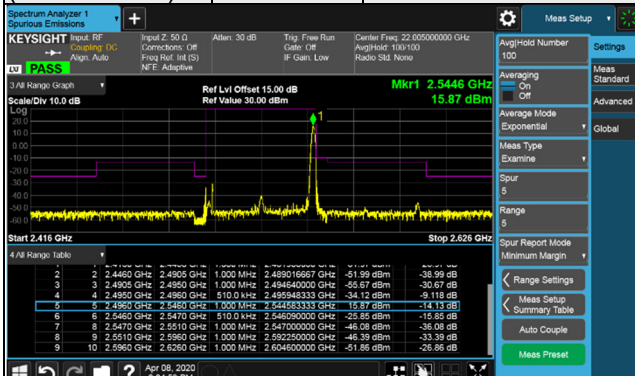

Channel 518598 (2592.99MHz)  $\pi/2$  BPSK 1 RB / 105 RB Offset

Channel 503202 (2516.01MHz)  $\pi/2$  BPSK 106 RB / 0 RB Offset

Channel 518598 (2592.99MHz)  $\pi/2$  BPSK 106 RB / 0 RB Offset

Channel Bandwidth: 40MHz

Channel 534000 (2670.00MHz)  $\pi/2$  BPSK 1 RB / 0 RB Offset

Channel 534000 (2670.00MHz)  $\pi/2$  BPSK 1 RB / 105 RB Offset

Channel 534000 (2670.00MHz)  $\pi/2$  BPSK 106 RB / 0 RB Offset

Channel Bandwidth: 50MHz

Channel 504204 (2521.02MHz)  $\pi/2$  BPSK 1 RB / 0 RB Offset

Channel 518598 (2592.99MHz)  $\pi/2$  BPSK 1 RB / 0 RB Offset

Channel 504204 (2521.02MHz)  $\pi/2$  BPSK 1 RB / 132 RB Offset

Channel 518598 (2592.99MHz)  $\pi/2$  BPSK 1 RB / 132 RB Offset