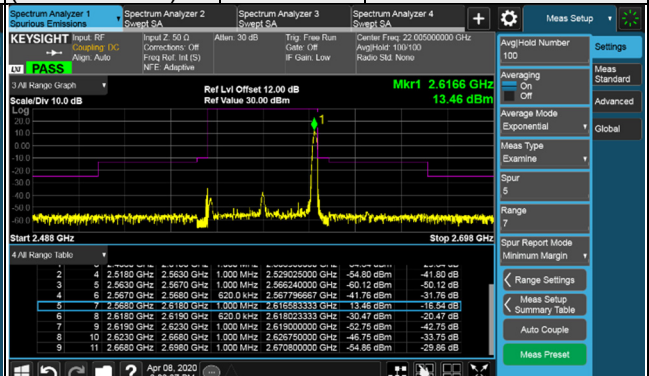

Channel Bandwidth: 40MHz

Channel 503202 (2516.01MHz)  $\pi/2$  BPSK 1 RB / 0 RB Offset

Channel 518598 (2592.99MHz)  $\pi/2$  BPSK 1 RB / 0 RB Offset

Channel 503202 (2516.01MHz)  $\pi/2$  BPSK 1 RB / 105 RB Offset

Channel 518598 (2592.99MHz)  $\pi/2$  BPSK 1 RB / 105 RB Offset

Channel 503202 (2516.01MHz)  $\pi/2$  BPSK 106 RB / 0 RB Offset

Channel 518598 (2592.99MHz)  $\pi/2$  BPSK 106 RB / 0 RB Offset

Channel Bandwidth: 40MHz

Channel 504204 (2521.02MHz)  $\pi/2$  BPSK 1 RB / 0 RB Offset

Channel 518598 (2592.99MHz)  $\pi/2$  BPSK 1 RB / 0 RB Offset

Channel 504204 (2521.02MHz)  $\pi/2$  BPSK 1 RB / 132 RB Offset

Channel 518598 (2592.99MHz)  $\pi/2$  BPSK 1 RB / 132 RB Offset

Channel 504204 (2521.02MHz)  $\pi/2$  BPSK 133 RB / 0 RB Offset

Channel 518598 (2592.99MHz)  $\pi/2$  BPSK 133 RB / 0 RB Offset

Channel Bandwidth: 50MHz

Channel 532998 (2664.99MHz)  $\pi/2$  BPSK 1 RB / 0 RB Offset