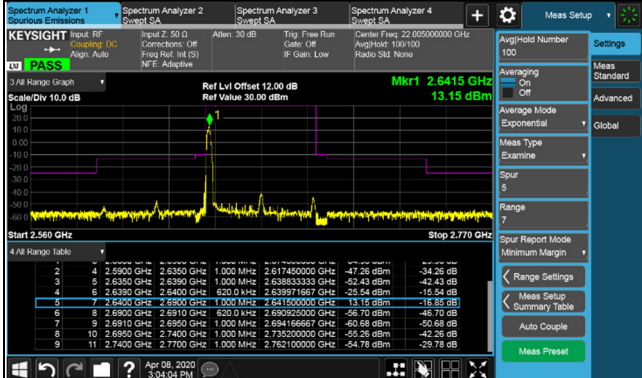

Channel Bandwidth: 40MHz

Channel 503202 (2516.01MHz)  $\pi/2$  BPSK 1 RB / 0 RB Offset

Channel 518598 (2592.99MHz)  $\pi/2$  BPSK 1 RB / 0 RB Offset

Channel 503202 (2516.01MHz)  $\pi/2$  BPSK 1 RB / 105 RB Offset

Channel 504204 (2521.02MHz)  $\pi/2$  BPSK 1 RB / 0 RB Offset

Channel 518598 (2592.99MHz)  $\pi/2$  BPSK 1 RB / 0 RB Offset

Channel 504204 (2521.02MHz)  $\pi/2$  BPSK 1 RB / 132 RB Offset

Channel 518598 (2592.99MHz)  $\pi/2$  BPSK 1 RB / 132 RB Offset

Channel 504204 (2521.02MHz)  $\pi/2$  BPSK 133 RB / 0 RB Offset

Channel 518598 (2592.99MHz)  $\pi/2$  BPSK 133 RB / 0 RB Offset

Channel Bandwidth: 50MHz

Channel 532998 (2664.99MHz)  $\pi/2$  BPSK 1 RB / 0 RB Offset

Channel 532998 (2664.99MHz)  $\pi/2$  BPSK 1 RB / 132 RB Offset

Channel 532998 (2664.99MHz)  $\pi/2$  BPSK 133 RB / 0 RB Offset