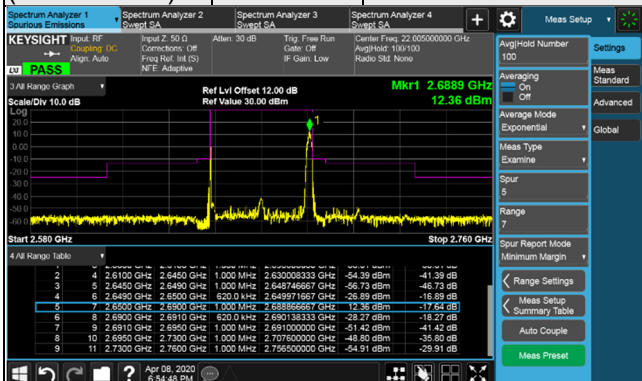

Channel Bandwidth: 40MHz

Channel 503202 (2516.01MHz)  $\pi/2$  BPSK 1 RB / 0 RB Offset

Channel 518598 (2592.99MHz)  $\pi/2$  BPSK 1 RB / 0 RB Offset

Channel 503202 (2516.01MHz)  $\pi/2$  BPSK 1 RB / 105 RB Offset

Channel 518598 (2592.99MHz)  $\pi/2$  BPSK 1 RB / 105 RB Offset

Channel 503202 (2516.01MHz)  $\pi/2$  BPSK 106 RB / 0 RB Offset

Channel 518598 (2592.99MHz)  $\pi/2$  BPSK 106 RB / 0 RB Offset

Channel Bandwidth: 40MHz

Channel 534000 (2670.00MHz)  $\pi/2$  BPSK 1 RB / 0 RB Offset

Channel 534000 (2670.00MHz)  $\pi/2$  BPSK 1 RB / 105 RB Offset

Channel 534000 (2670.00MHz)  $\pi/2$  BPSK 106 RB / 0 RB Offset

Channel Bandwidth: 50MHz