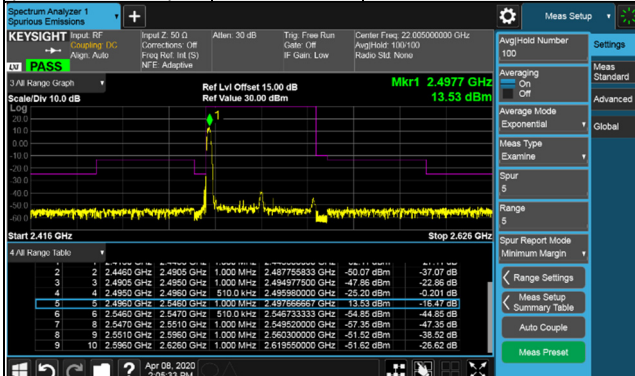

Channel Bandwidth: 40MHz

Channel 503202 (2516.01MHz)  $\pi/2$  BPSK 1 RB / 0 RB Offset

Channel 518598 (2592.99MHz)  $\pi/2$  BPSK 1 RB / 0 RB Offset

Channel 503202 (2516.01MHz)  $\pi/2$  BPSK 1 RB / 105 RB Offset

Channel 518598 (2592.99MHz)  $\pi/2$  BPSK 1 RB / 105 RB Offset

Channel 503202 (2516.01MHz)  $\pi/2$  BPSK 106 RB / 0 RB Offset

Channel 518598 (2592.99MHz)  $\pi/2$  BPSK 106 RB / 0 RB Offset

Channel Bandwidth: 40MHz

Channel 534000 (2670.00MHz)  $\pi/2$  BPSK 1 RB / 0 RB Offset

Channel 534000 (2670.00MHz)  $\pi/2$  BPSK 1 RB / 105 RB Offset

Channel 534000 (2670.00MHz)  $\pi/2$  BPSK 106 RB / 0 RB Offset

Channel Bandwidth: 50MHz

Channel 504204 (2521.02MHz)  $\pi/2$  BPSK 1 RB / 0 RB Offset

Channel 518598 (2592.99MHz)  $\pi/2$  BPSK 1 RB / 0 RB Offset

Channel 504204 (2521.02MHz)  $\pi/2$  BPSK 1 RB / 132 RB Offset

Channel 518598 (2592.99MHz)  $\pi/2$  BPSK 1 RB / 132 RB Offset