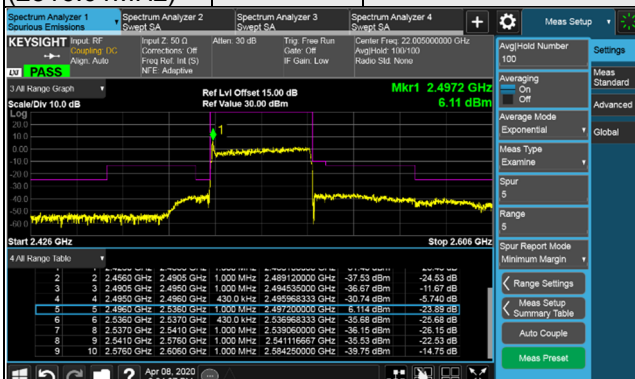

Channel Bandwidth: 40MHz

Channel 503202 (2516.01MHz)  $\pi/2$  BPSK 1 RB / 0 RB Offset

Channel 518598 (2592.99MHz)  $\pi/2$  BPSK 1 RB / 0 RB Offset

Channel 503202 (2516.01MHz)  $\pi/2$  BPSK 1 RB / 105 RB Offset

Channel 518598 (2592.99MHz)  $\pi/2$  BPSK 1 RB / 105 RB Offset

Channel 503202 (2516.01MHz)  $\pi/2$  BPSK 106 RB / 0 RB Offset

Channel 518598 (2592.99MHz)  $\pi/2$  BPSK 106 RB / 0 RB Offset

Channel Bandwidth: 40MHz

Channel 534000 (2670.00MHz)  $\pi/2$  BPSK 1 RB / 0 RB Offset

Channel 534000 (2670.00MHz)  $\pi/2$  BPSK 1 RB / 105 RB Offset

Channel 534000 (2670.00MHz)  $\pi/2$  BPSK 106 RB / 0 RB Offset

Channel Bandwidth: 50MHz