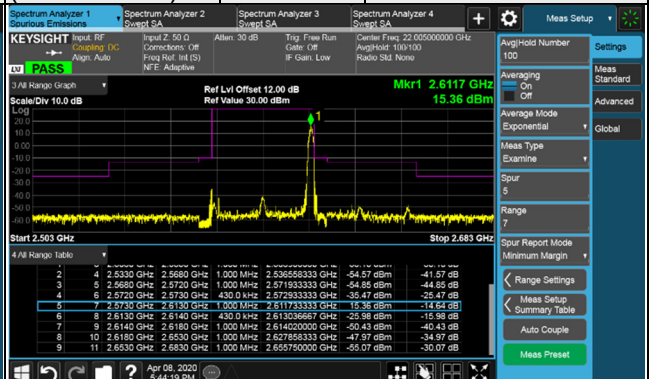

Channel Bandwidth: 40MHz

Channel 503202 (2516.01MHz)  $\pi/2$  BPSK 1 RB / 0 RB Offset

Channel 518598 (2592.99MHz)  $\pi/2$  BPSK 1 RB / 0 RB Offset

Channel 503202 (2516.01MHz)  $\pi/2$  BPSK 1 RB / 105 RB Offset

Channel 518598 (2592.99MHz)  $\pi/2$  BPSK 1 RB / 105 RB Offset

Channel 503202 (2516.01MHz)  $\pi/2$  BPSK 106 RB / 0 RB Offset

Channel 518598 (2592.99MHz)  $\pi/2$  BPSK 106 RB / 0 RB Offset

Channel Bandwidth: 40MHz