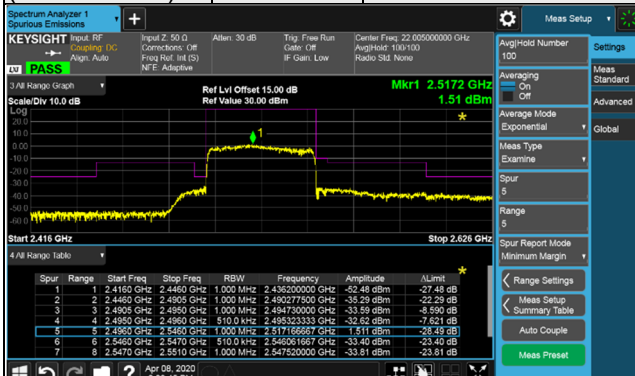

Channel 518598 (2592.99MHz)  $\pi/2$  BPSK 1 RB / 105 RB Offset

Channel 503202 (2516.01MHz)  $\pi/2$  BPSK 106 RB / 0 RB Offset

Channel 518598 (2592.99MHz)  $\pi/2$  BPSK 106 RB / 0 RB Offset

Channel Bandwidth: 40MHz

Channel 534000 (2670.00MHz)  $\pi/2$  BPSK 1 RB / 0 RB Offset

Channel 534000 (2670.00MHz)  $\pi/2$  BPSK 1 RB / 105 RB Offset

Channel 534000 (2670.00MHz)  $\pi/2$  BPSK 106 RB / 0 RB Offset

Channel Bandwidth: 50MHz

Channel 504204 (2521.02MHz)  $\pi/2$  BPSK 1 RB / 0 RB Offset

Channel 518598 (2592.99MHz)  $\pi/2$  BPSK 1 RB / 0 RB Offset

Channel 504204 (2521.02MHz)  $\pi/2$  BPSK 1 RB / 132 RB Offset

Channel 518598 (2592.99MHz)  $\pi/2$  BPSK 1 RB / 132 RB Offset

Channel 504204 (2521.02MHz)  $\pi/2$  BPSK 133 RB / 0 RB Offset

Channel 518598 (2592.99MHz)  $\pi/2$  BPSK 133 RB / 0 RB Offset

Channel Bandwidth: 50MHz

Channel 532998 (2664.99MHz)  $\pi/2$  BPSK 1 RB / 0 RB Offset