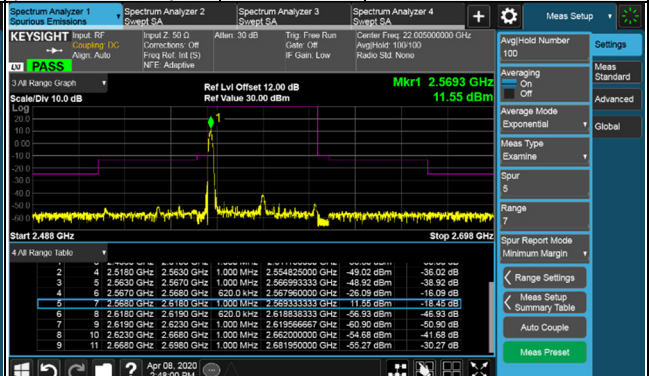

Channel Bandwidth: 40MHz

Channel 503202 (2516.01MHz)  $\pi/2$  BPSK 1 RB / 0 RB Offset

Channel 518598 (2592.99MHz)  $\pi/2$  BPSK 1 RB / 0 RB Offset

Channel 503202 (2516.01MHz)  $\pi/2$  BPSK 1 RB / 105 RB Offset

Channel 518598 (2592.99MHz)  $\pi/2$  BPSK 1 RB / 105 RB Offset

Channel 503202 (2516.01MHz)  $\pi/2$  BPSK 106 RB / 0 RB Offset

Channel 518598 (2592.99MHz)  $\pi/2$  BPSK 106 RB / 0 RB Offset

Channel Bandwidth: 40MHz

Channel 534000 (2670.00MHz)  $\pi/2$  BPSK 1 RB / 0 RB Offset

Channel 534000 (2670.00MHz)  $\pi/2$  BPSK 1 RB / 105 RB Offset

Channel 534000 (2670.00MHz)  $\pi/2$  BPSK 106 RB / 0 RB Offset

Channel Bandwidth: 50MHz

Channel 504204 (2521.02MHz)  $\pi/2$  BPSK 1 RB / 0 RB Offset

Channel 518598 (2592.99MHz)  $\pi/2$  BPSK 1 RB / 0 RB Offset

Channel 504204 (2521.02MHz)  $\pi/2$  BPSK 1 RB / 132 RB Offset

Channel 518598 (2592.99MHz)  $\pi/2$  BPSK 1 RB / 132 RB Offset