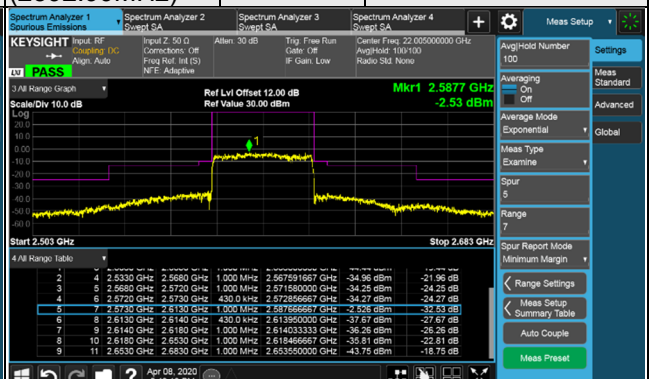

Channel Bandwidth: 40MHz

Channel 503202 (2516.01MHz)  $\pi/2$  BPSK 1 RB / 0 RB Offset

Channel 518598 (2592.99MHz)  $\pi/2$  BPSK 1 RB / 0 RB Offset

Channel 503202 (2516.01MHz)  $\pi/2$  BPSK 1 RB / 105 RB Offset

Channel 518598 (2592.99MHz)  $\pi/2$  BPSK 1 RB / 105 RB Offset

Channel 503202 (2516.01MHz)  $\pi/2$  BPSK 106 RB / 0 RB Offset

Channel 518598 (2592.99MHz)  $\pi/2$  BPSK 106 RB / 0 RB Offset

Channel Bandwidth: 40MHz

Channel 534000 (2670.00MHz)  $\pi/2$  BPSK 1 RB / 0 RB Offset

Channel 534000 (2670.00MHz)  $\pi/2$  BPSK 1 RB / 105 RB Offset

Channel 534000 (2670.00MHz)  $\pi/2$  BPSK 106 RB / 0 RB Offset

Channel Bandwidth: 50MHz