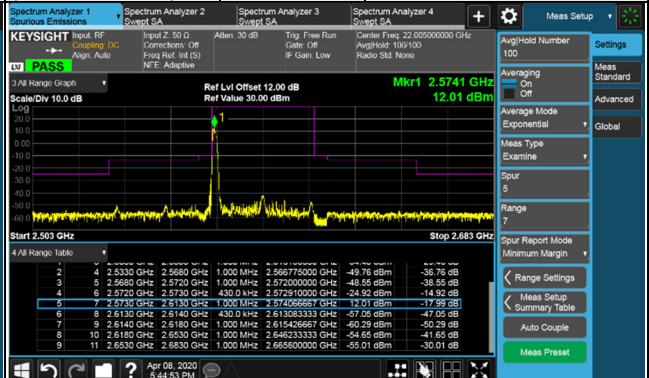

Channel Bandwidth: 40MHz

Channel 503202 (2516.01MHz)  $\pi/2$  BPSK 1 RB / 0 RB Offset

Channel 518598 (2592.99MHz)  $\pi/2$  BPSK 1 RB / 0 RB Offset

Channel 503202 (2516.01MHz)  $\pi/2$  BPSK 1 RB / 105 RB Offset

Channel 518598 (2592.99MHz)  $\pi/2$  BPSK 1 RB / 105 RB Offset

Channel 503202 (2516.01MHz)  $\pi/2$  BPSK 106 RB / 0 RB Offset

Channel 518598 (2592.99MHz)  $\pi/2$  BPSK 106 RB / 0 RB Offset

Channel Bandwidth: 40MHz