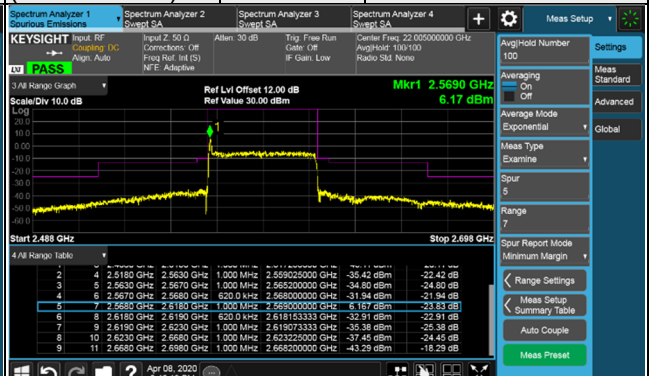

Channel Bandwidth: 40MHz

Channel 503202 (2516.01MHz)  $\pi/2$  BPSK 1 RB / 0 RB Offset

Channel 518598 (2592.99MHz)  $\pi/2$  BPSK 1 RB / 0 RB Offset

Channel 503202 (2516.01MHz)  $\pi/2$  BPSK 1 RB / 105 RB Offset

Channel 518598 (2592.99MHz)  $\pi/2$  BPSK 1 RB / 105 RB Offset

Channel 503202 (2516.01MHz)  $\pi/2$  BPSK 106 RB / 0 RB Offset

Channel 518598 (2592.99MHz)  $\pi/2$  BPSK 106 RB / 0 RB Offset

Channel Bandwidth: 40MHz

Channel 504204 (2521.02MHz)  $\pi/2$  BPSK 1 RB / 0 RB Offset

Channel 518598 (2592.99MHz)  $\pi/2$  BPSK 1 RB / 0 RB Offset

Channel 504204 (2521.02MHz)  $\pi/2$  BPSK 1 RB / 132 RB Offset

Channel 518598 (2592.99MHz)  $\pi/2$  BPSK 1 RB / 132 RB Offset

Channel 504204 (2521.02MHz)  $\pi/2$  BPSK 133 RB / 0 RB Offset

Channel 518598 (2592.99MHz)  $\pi/2$  BPSK 133 RB / 0 RB Offset

Channel Bandwidth: 50MHz

Channel 532998 (2664.99MHz)  $\pi/2$  BPSK 1 RB / 0 RB Offset