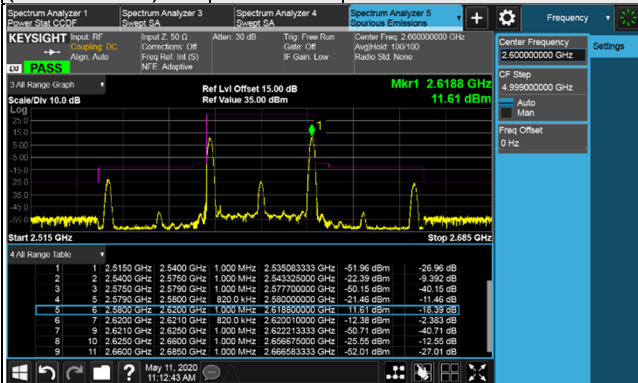

256QAM

1 RB / 0 RB Offset+  
1 RB / 99 RB Offset

Channel 37850  
(2580.0MHz)+  
Channel 38048  
(2599.8MHz)

256QAM

1 RB / 99 RB Offset+  
1 RB / 0 RB Offset

Channel 37901  
(2585.1MHz)+  
Channel 38099  
(2604.9MHz)

256QAM

1 RB / 99 RB Offset+  
1 RB / 0 RB Offset

Channel 37850  
(2580.0MHz)+  
Channel 38048  
(2599.8MHz)

256QAM

100 RB / 0 RB Offset

Channel 37901  
(2585.1MHz)+  
Channel 38099  
(2604.9MHz)

256QAM

100 RB / 0 RB Offset

Channel Bandwidth: 20MHz+20MHz

Channel 37952 (2590.2MHz)+  
Channel 38150 (2610.0MHz) 256QAM  
1 RB / 0 RB Offset+  
1 RB / 99 RB Offset

Channel 37952 (2590.2MHz)+  
Channel 38150 (2610.0MHz) 256QAM  
1 RB / 99 RB Offset+  
1 RB / 0 RB Offset