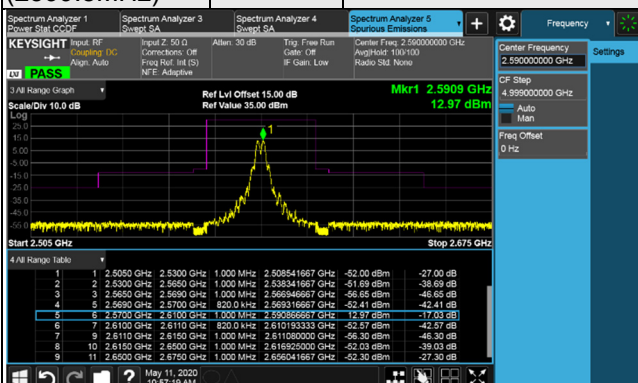

LTE Band 38 (CA 38C)  
Emission Mask:

Channel Bandwidth: 20MHz+20MHz

Channel 37850  
(2580.0MHz)+  
Channel 38048  
(2599.8MHz)

256QAM

1 RB / 0 RB Offset+  
1 RB / 99 RB Offset

Channel 37901  
(2585.1MHz)+  
Channel 38099  
(2604.9MHz)

256QAM

1 RB / 0 RB Offset+  
1 RB / 99 RB Offset

Channel 37850  
(2580.0MHz)+  
Channel 38048  
(2599.8MHz)

256QAM

1 RB / 99 RB Offset+  
1 RB / 0 RB Offset

Channel 37901  
(2585.1MHz)+  
Channel 38099  
(2604.9MHz)

256QAM

1 RB / 99 RB Offset+  
1 RB / 0 RB Offset

Channel 37850  
(2580.0MHz)+  
Channel 38048  
(2599.8MHz)

256QAM

100 RB / 0 RB Offset

Channel 37901  
(2585.1MHz)+  
Channel 38099  
(2604.9MHz)

256QAM

100 RB / 0 RB Offset

Channel Bandwidth: 20MHz+20MHz

Channel 37952 (2590.2MHz)+  
Channel 38150 (2610.0MHz) 256QAM  
1 RB / 0 RB Offset+  
1 RB / 99 RB Offset

Channel 37952 (2590.2MHz)+  
Channel 38150 (2610.0MHz) 256QAM  
1 RB / 99 RB Offset+  
1 RB / 0 RB Offset