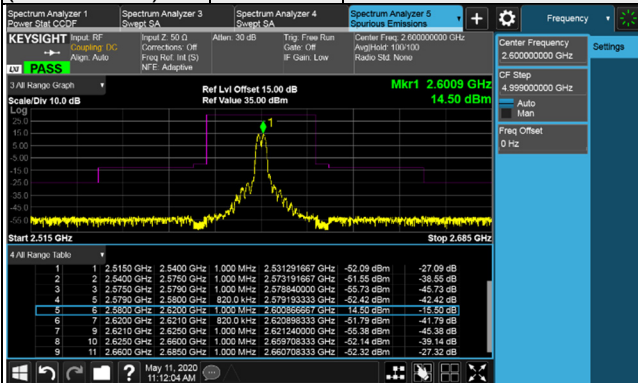

256QAM

1 RB / 0 RB Offset+  
1 RB / 99 RB Offset

Channel 37850  
(2580.0MHz)+  
Channel 38048  
(2599.8MHz)

256QAM

1 RB / 99 RB Offset+  
1 RB / 0 RB Offset

Channel 37901  
(2585.1MHz)+  
Channel 38099  
(2604.9MHz)

256QAM

1 RB / 99 RB Offset+  
1 RB / 0 RB Offset

Channel 37850  
(2580.0MHz)+  
Channel 38048  
(2599.8MHz)

256QAM

100 RB / 0 RB Offset

Channel 37901  
(2585.1MHz)+  
Channel 38099  
(2604.9MHz)

256QAM

100 RB / 0 RB Offset

Channel Bandwidth: 20MHz+20MHz

Channel 37952 (2590.2MHz)+  
Channel 38150 (2610.0MHz) 256QAM  
1 RB / 0 RB Offset+  
1 RB / 99 RB Offset

Channel 37952 (2590.2MHz)+  
Channel 38150 (2610.0MHz) 256QAM  
1 RB / 99 RB Offset+  
1 RB / 0 RB Offset