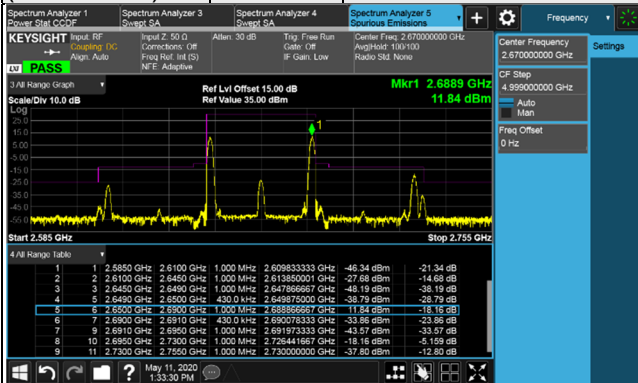

Channel Bandwidth: 20MHz+20MHz

Channel 41292 (2660.2MHz)+
Channel 41490 (2680.0MHz) 256QAM
1 RB / 0 RB Offset+
1 RB / 99 RB Offset