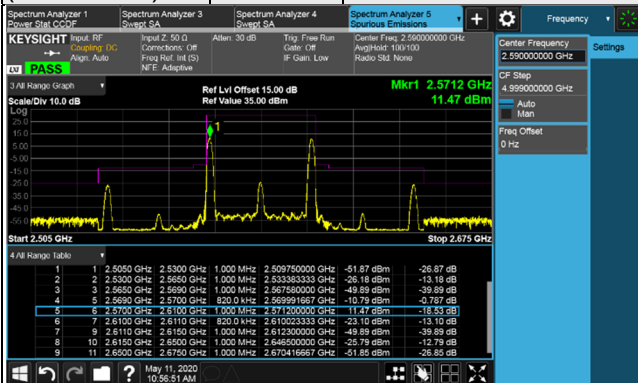

LTE Band 38 (CA 38C)  
Emission Mask:

Channel Bandwidth: 20MHz+20MHz

Channel 37850  
(2580.0MHz)+  
Channel 38048  
(2599.8MHz)

256QAM

1 RB / 0 RB Offset+  
1 RB / 99 RB Offset

Channel 37901  
(2585.1MHz)+  
Channel 38099  
(2604.9MHz)

256QAM

1 RB / 0 RB Offset+  
1 RB / 99 RB Offset

Channel 37850  
(2580.0MHz)+  
Channel 38048  
(2599.8MHz)

256QAM

1 RB / 99 RB Offset+  
1 RB / 0 RB Offset

Channel 37901  
(2585.1MHz)+  
Channel 38099  
(2604.9MHz)

256QAM

1 RB / 99 RB Offset+  
1 RB / 0 RB Offset

Channel 37850  
(2580.0MHz)+  
Channel 38048  
(2599.8MHz)

256QAM

100 RB / 0 RB Offset

Channel 37901  
(2585.1MHz)+  
Channel 38099  
(2604.9MHz)

256QAM

100 RB / 0 RB Offset