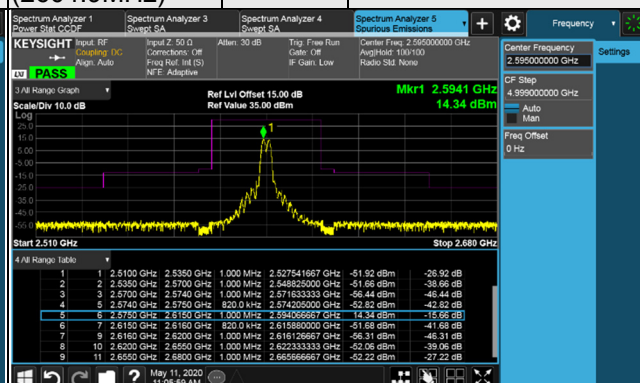

LTE Band 38 (CA 38C)  
Emission Mask:

Channel Bandwidth: 20MHz+20MHz

Channel 37850  
(2580.0MHz)+  
Channel 38048  
(2599.8MHz)

256QAM

1 RB / 0 RB Offset+  
1 RB / 99 RB Offset

Channel 37901  
(2585.1MHz)+  
Channel 38099  
(2604.9MHz)

256QAM

1 RB / 0 RB Offset+  
1 RB / 99 RB Offset

Channel 37850  
(2580.0MHz)+  
Channel 38048  
(2599.8MHz)

256QAM

1 RB / 99 RB Offset+  
1 RB / 0 RB Offset

Channel 37901  
(2585.1MHz)+  
Channel 38099  
(2604.9MHz)

256QAM

1 RB / 99 RB Offset+  
1 RB / 0 RB Offset

Channel 37850  
(2580.0MHz)+  
Channel 38048  
(2599.8MHz)

256QAM

100 RB / 0 RB Offset

Channel 37901  
(2585.1MHz)+  
Channel 38099  
(2604.9MHz)

256QAM

100 RB / 0 RB Offset

Channel Bandwidth: 20MHz+20MHz

Channel 37952 (2590.2MHz)+  
Channel 38150 (2610.0MHz) 256QAM  
1 RB / 0 RB Offset+  
1 RB / 99 RB Offset

Channel 37952 (2590.2MHz)+  
Channel 38150 (2610.0MHz) 256QAM  
1 RB / 99 RB Offset+  
1 RB / 0 RB Offset