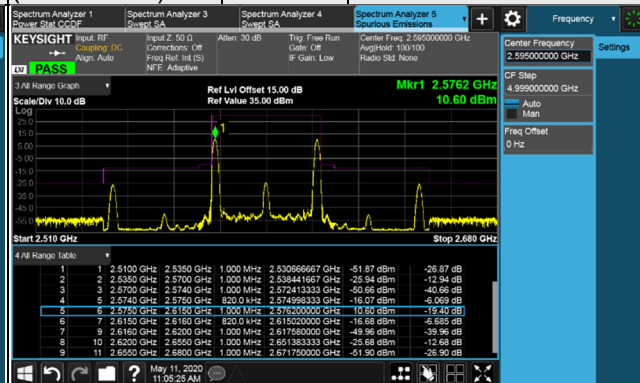

LTE Band 38 (CA 38C)  
Emission Mask:

Channel Bandwidth: 20MHz+20MHz

Channel 37850  
(2580.0MHz)+  
Channel 38048  
(2599.8MHz)

256QAM

1 RB / 0 RB Offset+  
1 RB / 99 RB Offset

Channel 37901  
(2585.1MHz)+  
Channel 38099  
(2604.9MHz)

256QAM

1 RB / 0 RB Offset+  
1 RB / 99 RB Offset

Channel 37850  
(2580.0MHz)+  
Channel 38048  
(2599.8MHz)

256QAM

1 RB / 99 RB Offset+  
1 RB / 0 RB Offset

Channel 37901  
(2585.1MHz)+  
Channel 38099  
(2604.9MHz)

256QAM

1 RB / 99 RB Offset+  
1 RB / 0 RB Offset

Channel 37850  
(2580.0MHz)+  
Channel 38048  
(2599.8MHz)

256QAM

100 RB / 0 RB Offset

Channel 37901  
(2585.1MHz)+  
Channel 38099  
(2604.9MHz)

256QAM

100 RB / 0 RB Offset