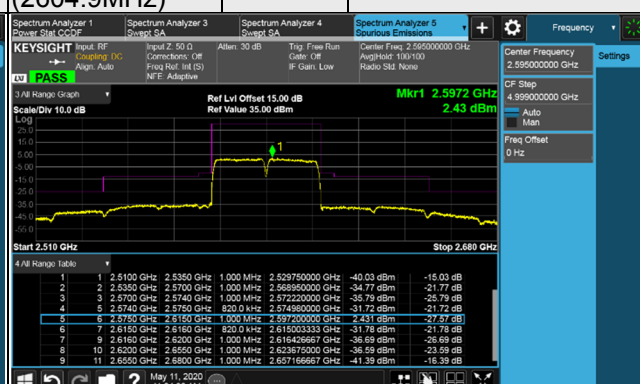

256QAM

1 RB / 0 RB Offset+  
1 RB / 99 RB Offset

Channel 37850  
(2580.0MHz)+  
Channel 38048  
(2599.8MHz)

256QAM

1 RB / 99 RB Offset+  
1 RB / 0 RB Offset

Channel 37901  
(2585.1MHz)+  
Channel 38099  
(2604.9MHz)

256QAM

1 RB / 99 RB Offset+  
1 RB / 0 RB Offset

Channel 37850  
(2580.0MHz)+  
Channel 38048  
(2599.8MHz)

256QAM

100 RB / 0 RB Offset

Channel 37901  
(2585.1MHz)+  
Channel 38099  
(2604.9MHz)

256QAM

100 RB / 0 RB Offset

Channel Bandwidth: 20MHz+20MHz

Channel 37952 (2590.2MHz)+  
Channel 38150 (2610.0MHz) 256QAM  
1 RB / 0 RB Offset+  
1 RB / 99 RB Offset

Channel 37952 (2590.2MHz)+  
Channel 38150 (2610.0MHz) 256QAM  
1 RB / 99 RB Offset+  
1 RB / 0 RB Offset

Channel 37952 (2590.2MHz)+  
Channel 38150 (2610.0MHz) 256QAM  
100 RB / 0 RB Offset

LTE Band 41 (CA 41C)  
Emission Mask:

Channel Bandwidth: 20MHz+20MHz

|   |        |  |   |        |  |
|---|--------|--|---|--------|--|
| Channel 39750<br>(2506.0MHz)+<br>Channel 39948<br>(2525.8MHz) | 256QAM | 1 RB / 0 RB Offset+<br>1 RB / 99 RB Offset | Channel 40521<br>(2583.1MHz)+<br>Channel 40719<br>(2602.9MHz) | 256QAM | 1 RB / 0 RB Offset+<br>1 RB / 99 RB Offset |
|---|--------|--|---|--------|--|