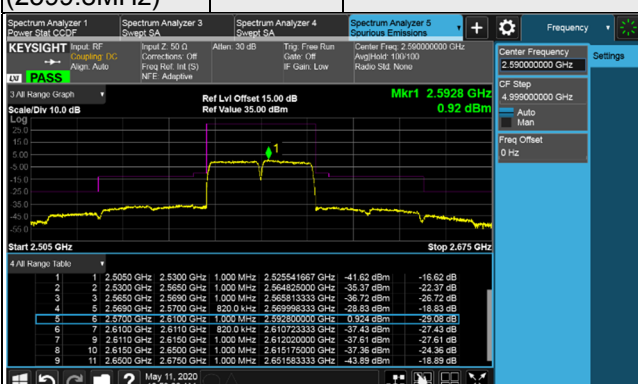

256QAM

1 RB / 0 RB Offset+  
1 RB / 99 RB Offset

Channel 37850  
(2580.0MHz)+  
Channel 38048  
(2599.8MHz)

256QAM

1 RB / 99 RB Offset+  
1 RB / 0 RB Offset

Channel 37901  
(2585.1MHz)+  
Channel 38099  
(2604.9MHz)

256QAM

1 RB / 99 RB Offset+  
1 RB / 0 RB Offset

Channel 37850  
(2580.0MHz)+  
Channel 38048  
(2599.8MHz)

256QAM

100 RB / 0 RB Offset

Channel 37901  
(2585.1MHz)+  
Channel 38099  
(2604.9MHz)

256QAM

100 RB / 0 RB Offset

Channel Bandwidth: 20MHz+20MHz

Channel 37952 (2590.2MHz)+  
Channel 38150 (2610.0MHz) 256QAM  
1 RB / 0 RB Offset+  
1 RB / 99 RB Offset

Channel 37952 (2590.2MHz)+  
Channel 38150 (2610.0MHz) 256QAM  
1 RB / 99 RB Offset+  
1 RB / 0 RB Offset

Channel 37952 (2590.2MHz)+  
Channel 38150 (2610.0MHz) 256QAM  
100 RB / 0 RB Offset

LTE Band 41 (CA 41C)  
Emission Mask:

Channel Bandwidth: 20MHz+20MHz

|   |        |  |   |        |  |
|---|--------|--|---|--------|--|
| Channel 39750<br>(2506.0MHz)+<br>Channel 39948<br>(2525.8MHz) | 256QAM | 1 RB / 0 RB Offset+<br>1 RB / 99 RB Offset | Channel 40521<br>(2583.1MHz)+<br>Channel 40719<br>(2602.9MHz) | 256QAM | 1 RB / 0 RB Offset+<br>1 RB / 99 RB Offset |
|---|--------|--|---|--------|--|