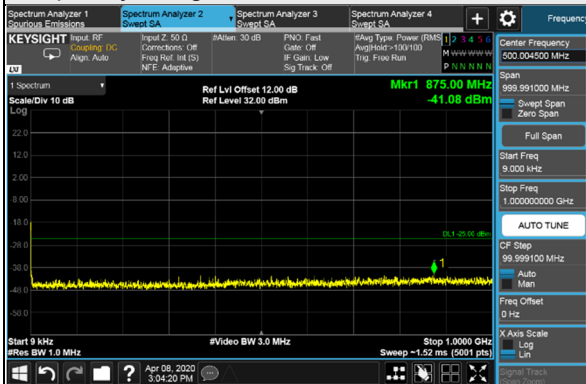

Channel Bandwidth: 50MHz

Channel 518598 (2592.99MHz)

Frequency Range : 9kHz~1GHz

Frequency Range : 1GHz~18GHz

Frequency Range : 18GHz~30GHz

\*The 9kHz signal over the limit is from Spectrum.

Channel Bandwidth: 50MHz

Channel 532998 (2664.99MHz)

Frequency Range : 9kHz~1GHz

Frequency Range : 1GHz~18GHz

Frequency Range : 18GHz~30GHz

\*The 9kHz signal over the limit is from Spectrum.

Channel Bandwidth: 60MHz

Channel 505200 (2526.00MHz)