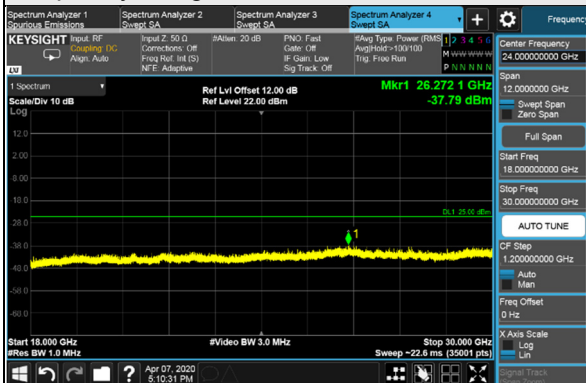

\*The 9kHz signal over the limit is from Spectrum.

Channel Bandwidth: 80MHz

Channel 518598 (2592.99MHz)

Frequency Range : 9kHz~1GHz

Frequency Range : 1GHz~18GHz

Frequency Range : 18GHz~30GHz

\*The 9kHz signal over the limit is from Spectrum.

Channel Bandwidth: 80MHz

Channel 529998 (2649.99MHz)

Frequency Range : 9kHz~1GHz

Frequency Range : 1GHz~18GHz

Frequency Range : 18GHz~30GHz

\*The 9kHz signal over the limit is from Spectrum.

Channel Bandwidth: 90MHz

Channel 508200 (2541.00MHz)

Frequency Range : 9kHz~1GHz

Frequency Range : 1GHz~18GHz

Frequency Range : 18GHz~30GHz

\*The 9kHz signal over the limit is from Spectrum.