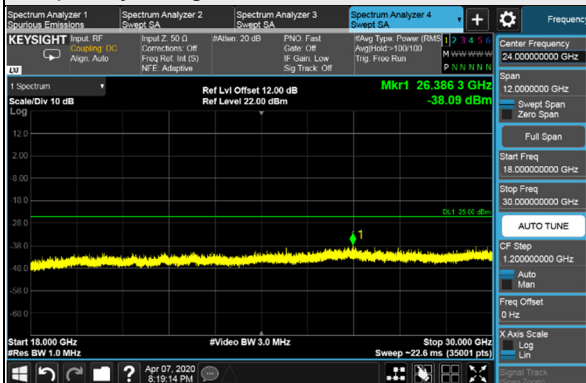

Frequency Range : 18GHz~30GHz