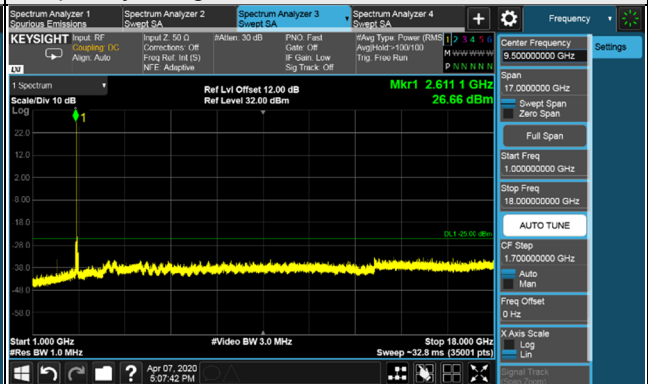

Frequency Range : 1GHz~18GHz