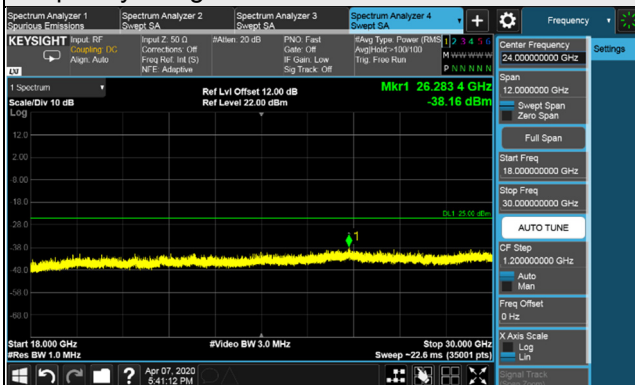

Frequency Range : 18GHz~30GHz