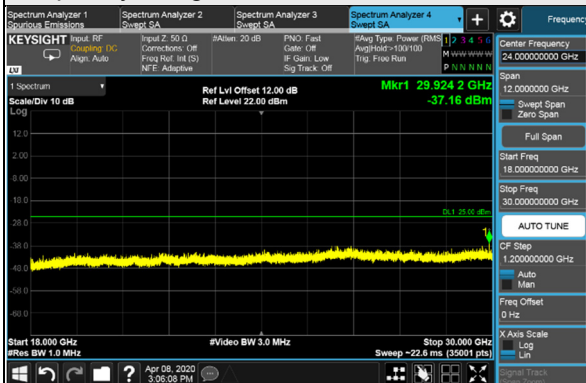

Channel 532998 (2664.99MHz)

Frequency Range : 9kHz~1GHz

Frequency Range : 1GHz~18GHz

Frequency Range : 18GHz~30GHz

\*The 9kHz signal over the limit is from Spectrum.

Channel Bandwidth: 60MHz

Channel 505200 (2526.00MHz)