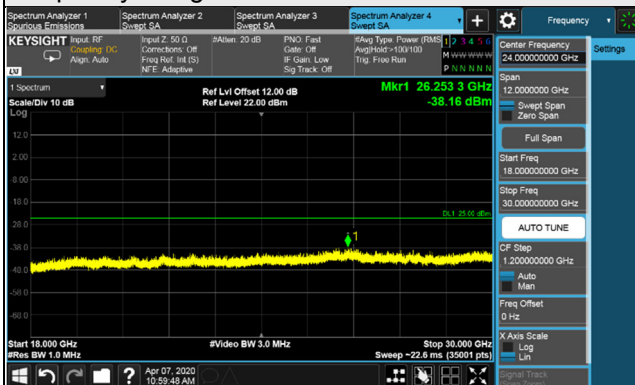

Channel Bandwidth: 80MHz

Channel 529998 (2649.99MHz)

Frequency Range : 9kHz~1GHz

Frequency Range : 1GHz~18GHz

Frequency Range : 18GHz~30GHz

\*The 9kHz signal over the limit is from Spectrum.

Channel Bandwidth: 90MHz

Channel 508200 (2541.00MHz)

Frequency Range : 9kHz~1GHz

Frequency Range : 1GHz~18GHz

Frequency Range : 18GHz~30GHz

\*The 9kHz signal over the limit is from Spectrum.