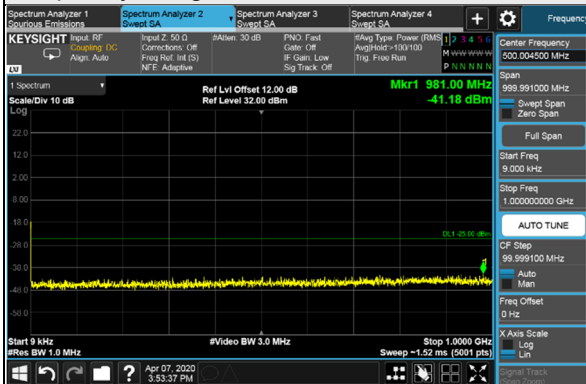

Frequency Range : 18GHz~30GHz

\*The 9kHz signal over the limit is from Spectrum.

Channel Bandwidth: 80MHz

Channel 507204 (2536.02MHz)

Frequency Range : 9kHz~1GHz

Frequency Range : 1GHz~18GHz

Frequency Range : 18GHz~30GHz

\*The 9kHz signal over the limit is from Spectrum.

Channel Bandwidth: 80MHz

Channel 518598 (2592.99MHz)

Frequency Range : 9kHz~1GHz

Frequency Range : 1GHz~18GHz

Frequency Range : 18GHz~30GHz

\*The 9kHz signal over the limit is from Spectrum.