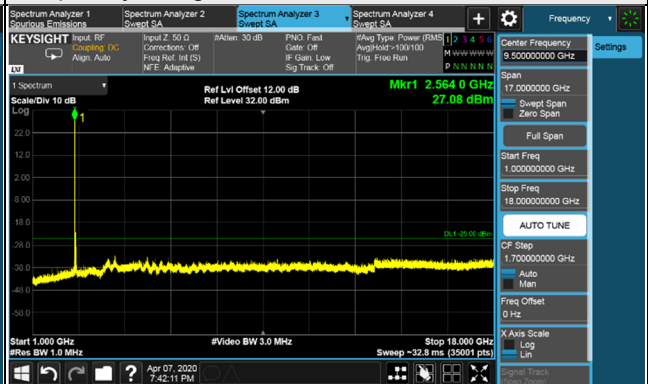

Frequency Range : 1GHz~18GHz