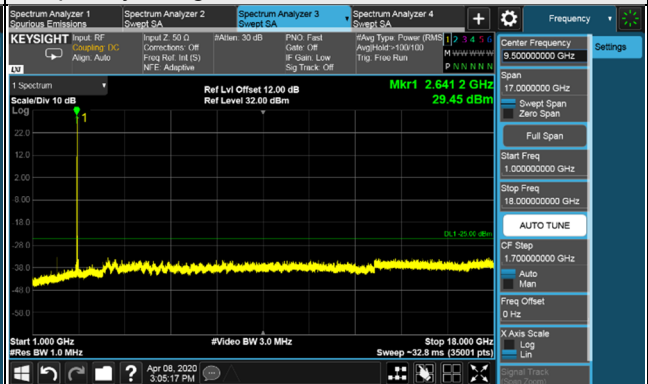

Channel Bandwidth: 50MHz

Channel 518598 (2592.99MHz)

Frequency Range : 9kHz~1GHz

Frequency Range : 1GHz~18GHz

Frequency Range : 18GHz~30GHz

\*The 9kHz signal over the limit is from Spectrum.

Channel Bandwidth: 50MHz

Channel 532998 (2664.99MHz)

Frequency Range : 9kHz~1GHz

Frequency Range : 1GHz~18GHz

Frequency Range : 18GHz~30GHz

\*The 9kHz signal over the limit is from Spectrum.

Channel Bandwidth: 60MHz

Channel 505200 (2526.00MHz)