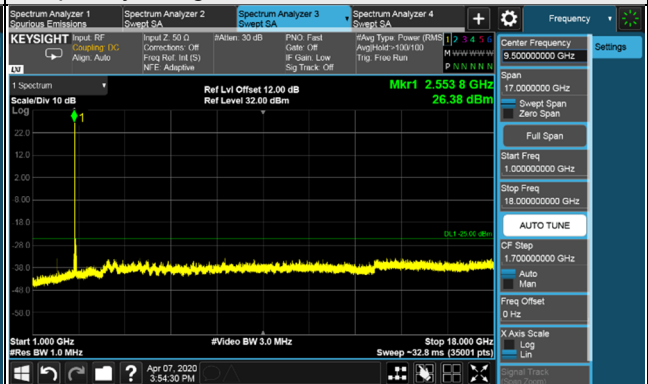

\*The 9kHz signal over the limit is from Spectrum.

Channel Bandwidth: 80MHz

Channel 518598 (2592.99MHz)

Frequency Range : 9kHz~1GHz

Frequency Range : 1GHz~18GHz

Frequency Range : 18GHz~30GHz

\*The 9kHz signal over the limit is from Spectrum.