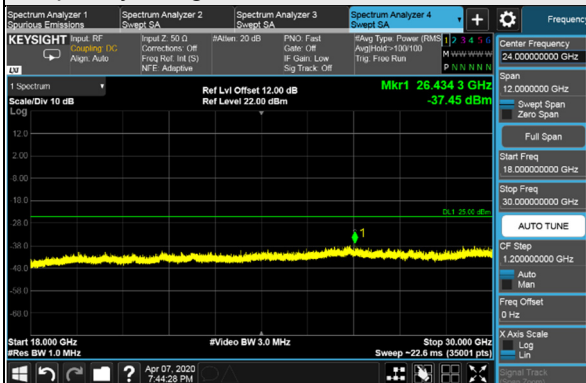

Frequency Range : 18GHz~30GHz