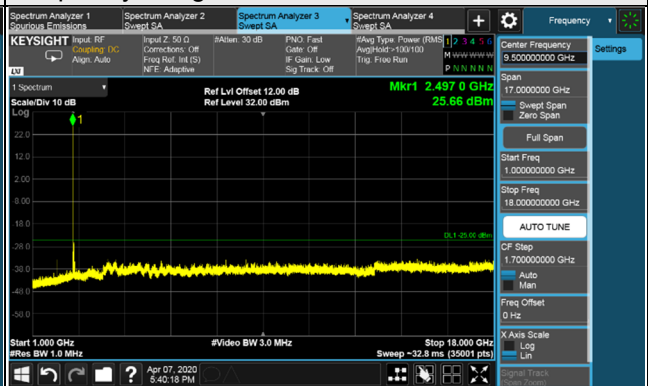

Channel Bandwidth: 60MHz

Channel 505200 (2526.00MHz)

Frequency Range : 9kHz~1GHz

Frequency Range : 1GHz~18GHz

Frequency Range : 18GHz~30GHz

*The 9kHz signal over the limit is from Spectrum.