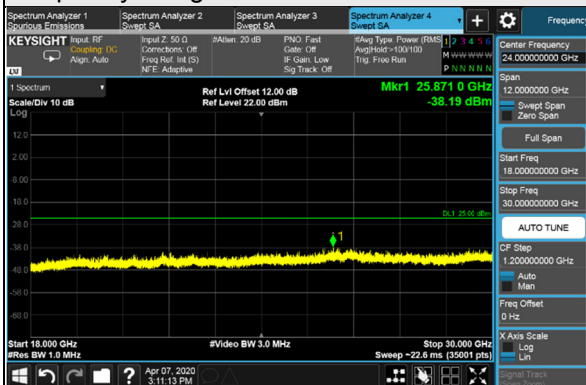

Frequency Range : 18GHz~30GHz

\*The 9kHz signal over the limit is from Spectrum.

Channel Bandwidth: 80MHz

Channel 507204 (2536.02MHz)

Frequency Range : 9kHz~1GHz

Frequency Range : 1GHz~18GHz

Frequency Range : 18GHz~30GHz

\*The 9kHz signal over the limit is from Spectrum.

Channel Bandwidth: 80MHz

Channel 518598 (2592.99MHz)

Frequency Range : 9kHz~1GHz

Frequency Range : 1GHz~18GHz

Frequency Range : 18GHz~30GHz

\*The 9kHz signal over the limit is from Spectrum.