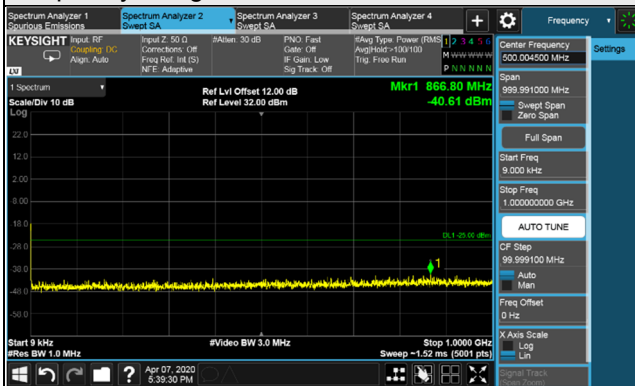

Channel Bandwidth: 60MHz

Channel 505200 (2526.00MHz)

Frequency Range : 9kHz~1GHz

Frequency Range : 1GHz~18GHz