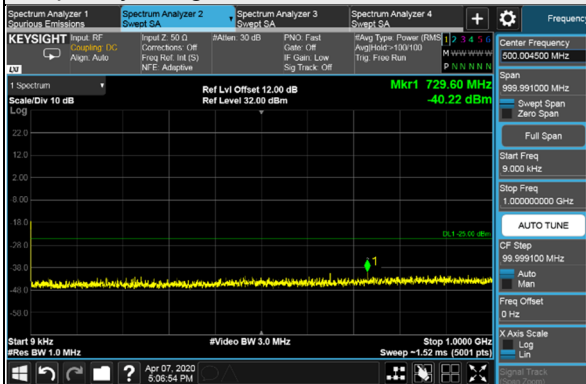

Channel Bandwidth: 80MHz

Channel 529998 (2649.99MHz)

Frequency Range : 9kHz~1GHz