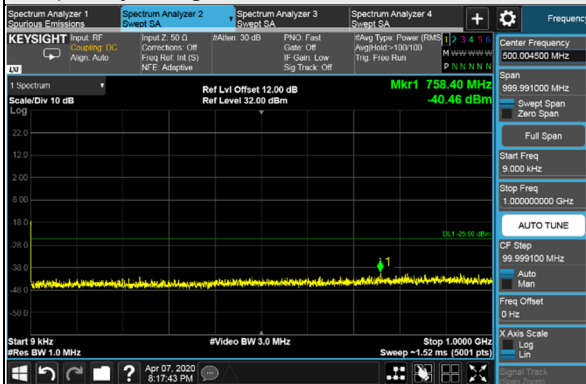

Frequency Range : 1GHz~18GHz

Frequency Range : 18GHz~30GHz

\*The 9kHz signal over the limit is from Spectrum.

Channel Bandwidth: 60MHz

Channel 531996 (2659.98MHz)

Frequency Range : 9kHz~1GHz

Frequency Range : 1GHz~18GHz