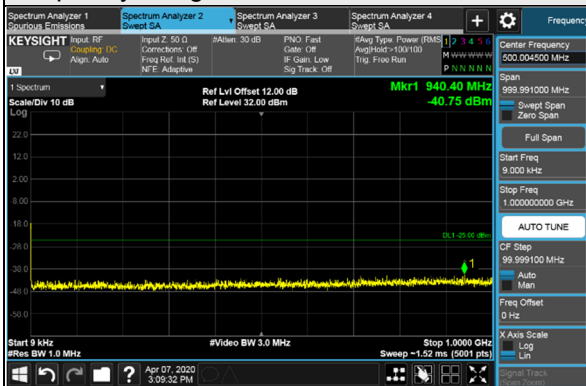

Frequency Range : 18GHz~30GHz

\*The 9kHz signal over the limit is from Spectrum.

Channel Bandwidth: 80MHz

Channel 507204 (2536.02MHz)

Frequency Range : 9kHz~1GHz

Frequency Range : 1GHz~18GHz

Frequency Range : 18GHz~30GHz

\*The 9kHz signal over the limit is from Spectrum.

Channel Bandwidth: 80MHz

Channel 518598 (2592.99MHz)

Frequency Range : 9kHz~1GHz

Frequency Range : 1GHz~18GHz

Frequency Range : 18GHz~30GHz

\*The 9kHz signal over the limit is from Spectrum.