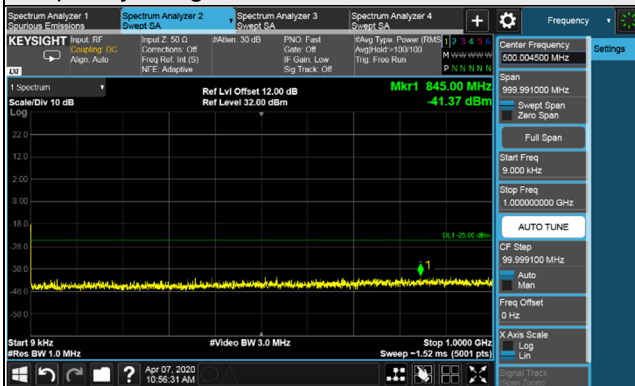

\*The 9kHz signal over the limit is from Spectrum.

Channel Bandwidth: 80MHz

Channel 518598 (2592.99MHz)

Frequency Range : 9kHz~1GHz

Frequency Range : 1GHz~18GHz

Frequency Range : 18GHz~30GHz

\*The 9kHz signal over the limit is from Spectrum.

Channel Bandwidth: 80MHz

Channel 529998 (2649.99MHz)

Frequency Range : 9kHz~1GHz

Frequency Range : 1GHz~18GHz

Frequency Range : 18GHz~30GHz

\*The 9kHz signal over the limit is from Spectrum.

Channel Bandwidth: 90MHz

Channel 508200 (2541.00MHz)

Frequency Range : 9kHz~1GHz

Frequency Range : 1GHz~18GHz

Frequency Range : 18GHz~30GHz

\*The 9kHz signal over the limit is from Spectrum.