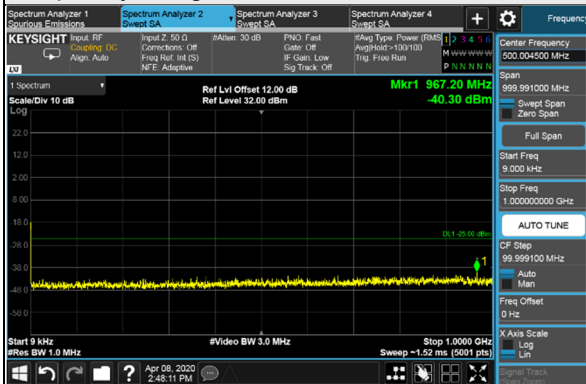

Channel Bandwidth: 50MHz

Channel 518598 (2592.99MHz)

Frequency Range : 9kHz~1GHz

Frequency Range : 1GHz~18GHz

Frequency Range : 18GHz~30GHz

\*The 9kHz signal over the limit is from Spectrum.

Channel Bandwidth: 50MHz

Channel 532998 (2664.99MHz)

Frequency Range : 9kHz~1GHz

Frequency Range : 1GHz~18GHz

Frequency Range : 18GHz~30GHz

\*The 9kHz signal over the limit is from Spectrum.

Channel Bandwidth: 60MHz

Channel 505200 (2526.00MHz)