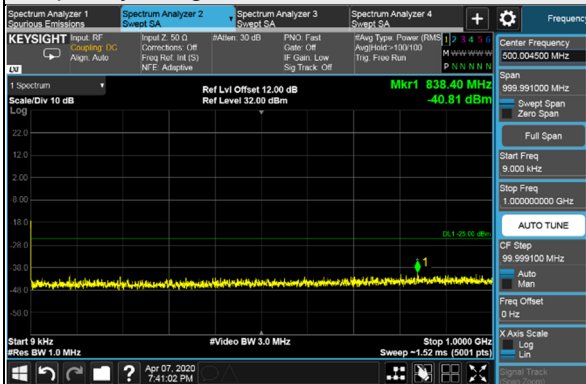

Frequency Range : 9kHz~1GHz

Frequency Range : 1GHz~18GHz

Frequency Range : 18GHz~30GHz

\*The 9kHz signal over the limit is from Spectrum.

Channel Bandwidth: 60MHz

Channel 518598 (2592.99MHz)

Frequency Range : 9kHz~1GHz