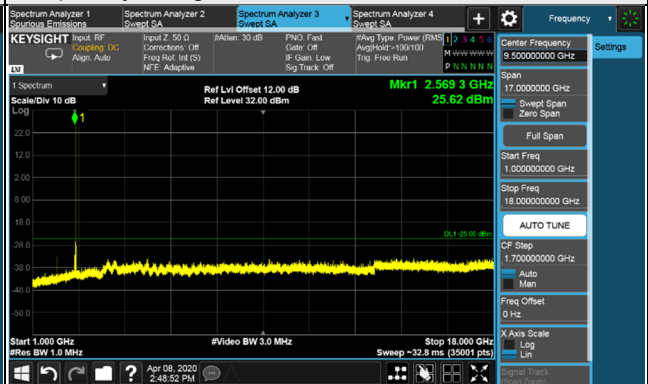

Channel Bandwidth: 50MHz

Channel 518598 (2592.99MHz)

Frequency Range : 9kHz~1GHz

Frequency Range : 1GHz~18GHz

Frequency Range : 18GHz~30GHz

\*The 9kHz signal over the limit is from Spectrum.

Channel Bandwidth: 50MHz

Channel 532998 (2664.99MHz)

Frequency Range : 9kHz~1GHz

Frequency Range : 1GHz~18GHz

Frequency Range : 18GHz~30GHz

\*The 9kHz signal over the limit is from Spectrum.

Channel Bandwidth: 60MHz

Channel 505200 (2526.00MHz)