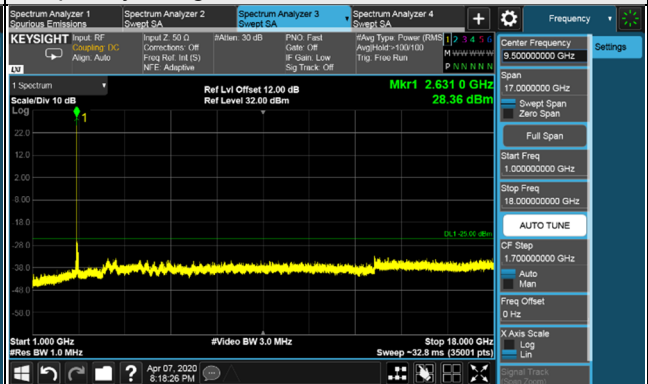

Frequency Range : 1GHz~18GHz

Frequency Range : 18GHz~30GHz

\*The 9kHz signal over the limit is from Spectrum.

Channel Bandwidth: 60MHz

Channel 531996 (2659.98MHz)

Frequency Range : 9kHz~1GHz

Frequency Range : 1GHz~18GHz