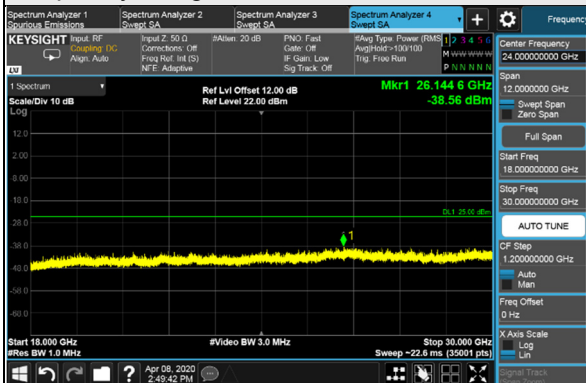

Channel Bandwidth: 50MHz

Channel 518598 (2592.99MHz)

Frequency Range : 9kHz~1GHz

Frequency Range : 1GHz~18GHz

Frequency Range : 18GHz~30GHz

\*The 9kHz signal over the limit is from Spectrum.

Channel Bandwidth: 50MHz

Channel 532998 (2664.99MHz)

Frequency Range : 9kHz~1GHz

Frequency Range : 1GHz~18GHz

Frequency Range : 18GHz~30GHz

\*The 9kHz signal over the limit is from Spectrum.

Channel Bandwidth: 60MHz

Channel 505200 (2526.00MHz)