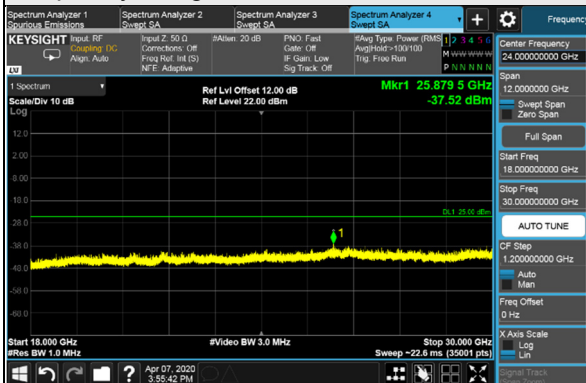

\*The 9kHz signal over the limit is from Spectrum.

Channel Bandwidth: 80MHz

Channel 518598 (2592.99MHz)

Frequency Range : 9kHz~1GHz

Frequency Range : 1GHz~18GHz

Frequency Range : 18GHz~30GHz

\*The 9kHz signal over the limit is from Spectrum.

Channel Bandwidth: 80MHz

Channel 529998 (2649.99MHz)

Frequency Range : 9kHz~1GHz

Frequency Range : 1GHz~18GHz

Frequency Range : 18GHz~30GHz

\*The 9kHz signal over the limit is from Spectrum.

Channel Bandwidth: 90MHz