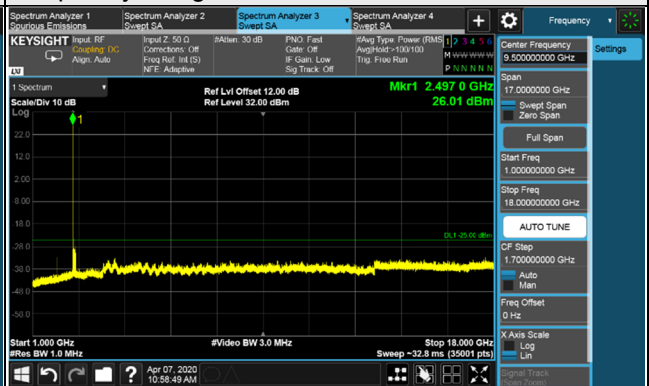

Channel Bandwidth: 90MHz

Channel 508200 (2541.00MHz)

Frequency Range : 9kHz~1GHz

Frequency Range : 1GHz~18GHz

Frequency Range : 18GHz~30GHz

*The 9kHz signal over the limit is from Spectrum.