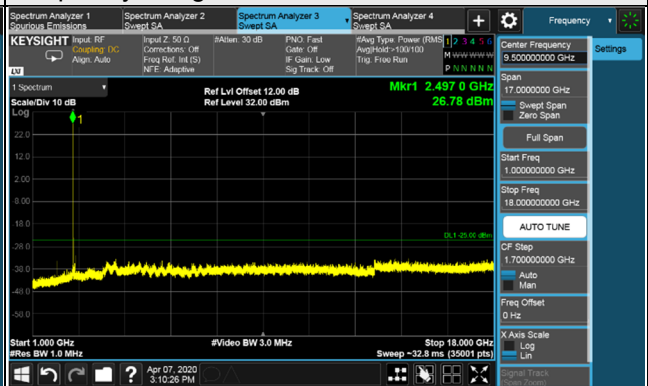

Frequency Range : 18GHz~30GHz

\*The 9kHz signal over the limit is from Spectrum.

Channel Bandwidth: 80MHz

Channel 507204 (2536.02MHz)

Frequency Range : 9kHz~1GHz

Frequency Range : 1GHz~18GHz

Frequency Range : 18GHz~30GHz

\*The 9kHz signal over the limit is from Spectrum.

Channel Bandwidth: 80MHz

Channel 518598 (2592.99MHz)

Frequency Range : 9kHz~1GHz

Frequency Range : 1GHz~18GHz

Frequency Range : 18GHz~30GHz

\*The 9kHz signal over the limit is from Spectrum.