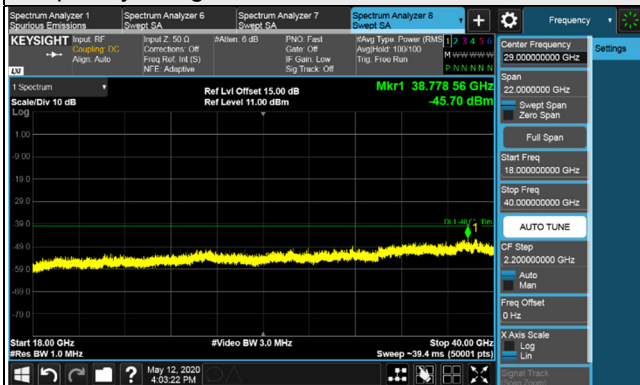

LTE Band 48, Channel Bandwidth 5MHz

Channel 5265 (3552.5MHz)

Channel 5590 (3625.0MHz)

LTE Band 48, Channel Bandwidth 5MHz

Channel 56715 (3697.5MHz)

1RB

1RB 24

Full RB

LTE Band 48, Channel Bandwidth 5MHz

Channel 55265 (3552.5MHz)

Frequency Range : 9kHz~1GHz

Frequency Range : 1GHz~18GHz

Frequency Range : 18GHz~40GHz

LTE Band 48, Channel Bandwidth 5MHz

Channel 55990 (3625.0MHz)

Frequency Range : 9kHz~1GHz

Frequency Range : 1GHz~18GHz

Frequency Range : 18GHz~40GHz

LTE Band 48, Channel Bandwidth 5MHz

Channel 56715 (3697.50MHz)

Frequency Range : 9kHz~1GHz

Frequency Range : 1GHz~18GHz