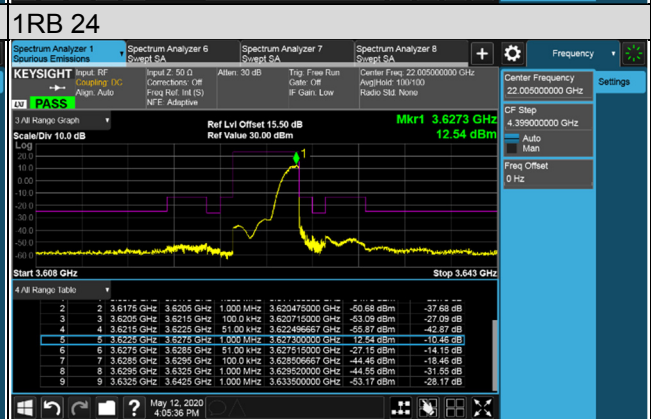

LTE Band 48, Channel Bandwidth 5MHz

Channel 5265 (3552.5MHz)

Channel 5590 (3625.0MHz)

LTE Band 48, Channel Bandwidth 5MHz

Channel 56715 (3697.5MHz)

1RB

1RB 24

Full RB

LTE Band 48, Channel Bandwidth 5MHz

Channel 55265 (3552.5MHz)

Frequency Range : 9kHz~1GHz

Frequency Range : 1GHz~18GHz

Frequency Range : 18GHz~40GHz

LTE Band 48, Channel Bandwidth 5MHz

Channel 55990 (3625.0MHz)

Frequency Range : 9kHz~1GHz

Frequency Range : 1GHz~18GHz

Frequency Range : 18GHz~40GHz

LTE Band 48, Channel Bandwidth 5MHz

Channel 56715 (3697.50MHz)

Frequency Range : 9kHz~1GHz

Frequency Range : 1GHz~18GHz