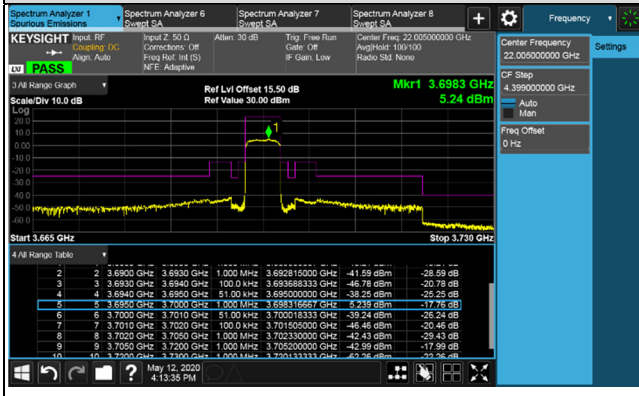

LTE Band 48, Channel Bandwidth 5MHz

Channel 5265 (3552.5MHz)

Channel 5590 (3625.0MHz)

LTE Band 48, Channel Bandwidth 5MHz

Channel 56715 (3697.5MHz)

1RB

1RB 24

Full RB

LTE Band 48, Channel Bandwidth 5MHz

Channel 55265 (3552.5MHz)

Frequency Range : 9kHz~1GHz

Frequency Range : 1GHz~18GHz

Frequency Range : 18GHz~40GHz

LTE Band 48, Channel Bandwidth 5MHz

Channel 55990 (3625.0MHz)

Frequency Range : 9kHz~1GHz

Frequency Range : 1GHz~18GHz

Frequency Range : 18GHz~40GHz

LTE Band 48, Channel Bandwidth 5MHz

Channel 56715 (3697.50MHz)

Frequency Range : 9kHz~1GHz

Frequency Range : 1GHz~18GHz