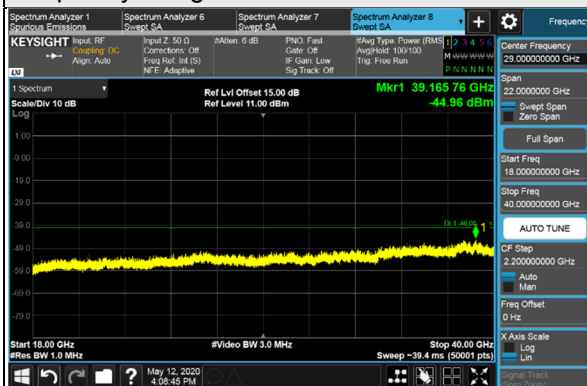

LTE Band 48, Channel Bandwidth 5MHz

Channel 5265 (3552.5MHz)

Channel 5590 (3625.0MHz)

LTE Band 48, Channel Bandwidth 5MHz

Channel 56715 (3697.5MHz)

1RB

1RB 24

Full RB

LTE Band 48, Channel Bandwidth 5MHz

Channel 55265 (3552.5MHz)

Frequency Range : 9kHz~1GHz

Frequency Range : 1GHz~18GHz

Frequency Range : 18GHz~40GHz

LTE Band 48, Channel Bandwidth 5MHz

Channel 55990 (3625.0MHz)

Frequency Range : 9kHz~1GHz

Frequency Range : 1GHz~18GHz

Frequency Range : 18GHz~40GHz

LTE Band 48, Channel Bandwidth 5MHz

Channel 56715 (3697.50MHz)

Frequency Range : 9kHz~1GHz

Frequency Range : 1GHz~18GHz