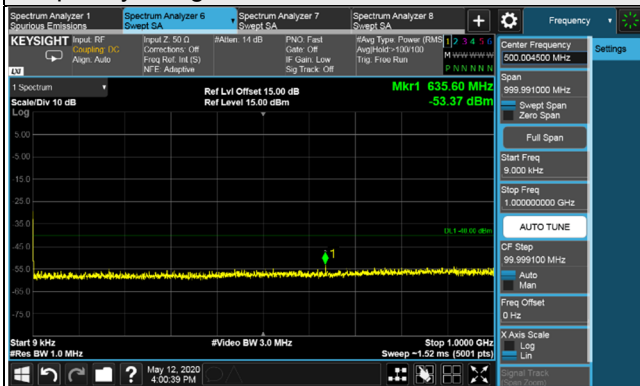

LTE Band 48, Channel Bandwidth 5MHz

Channel 5265 (3552.5MHz)

Channel 5590 (3625.0MHz)

LTE Band 48, Channel Bandwidth 5MHz

Channel 56715 (3697.5MHz)

1RB

1RB 24

Full RB

LTE Band 48, Channel Bandwidth 5MHz

Channel 55265 (3552.5MHz)

Frequency Range : 9kHz~1GHz

Frequency Range : 1GHz~18GHz

Frequency Range : 18GHz~40GHz

LTE Band 48, Channel Bandwidth 5MHz

Channel 55990 (3625.0MHz)

Frequency Range : 9kHz~1GHz

Frequency Range : 1GHz~18GHz

Frequency Range : 18GHz~40GHz

LTE Band 48, Channel Bandwidth 5MHz

Channel 56715 (3697.50MHz)

Frequency Range : 9kHz~1GHz

Frequency Range : 1GHz~18GHz