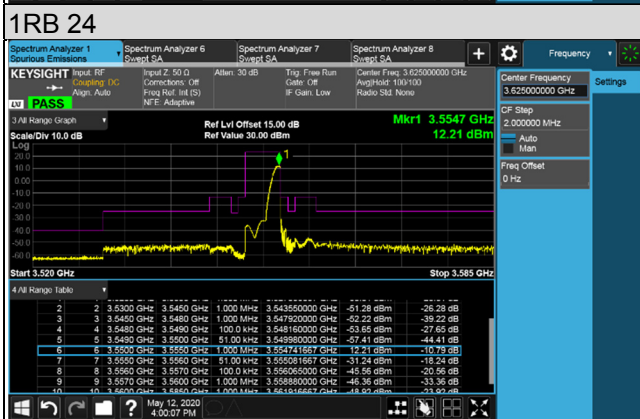

LTE Band 48, Channel Bandwidth 5MHz

Channel 5265 (3552.5MHz)

Channel 5590 (3625.0MHz)

LTE Band 48, Channel Bandwidth 5MHz

Channel 56715 (3697.5MHz)

1RB

1RB 24

Full RB

LTE Band 48, Channel Bandwidth 5MHz

Channel 55265 (3552.5MHz)

Frequency Range : 9kHz~1GHz

Frequency Range : 1GHz~18GHz

Frequency Range : 18GHz~40GHz

LTE Band 48, Channel Bandwidth 5MHz

Channel 55990 (3625.0MHz)

Frequency Range : 9kHz~1GHz

Frequency Range : 1GHz~18GHz

Frequency Range : 18GHz~40GHz

LTE Band 48, Channel Bandwidth 5MHz

Channel 56715 (3697.50MHz)

Frequency Range : 9kHz~1GHz

Frequency Range : 1GHz~18GHz