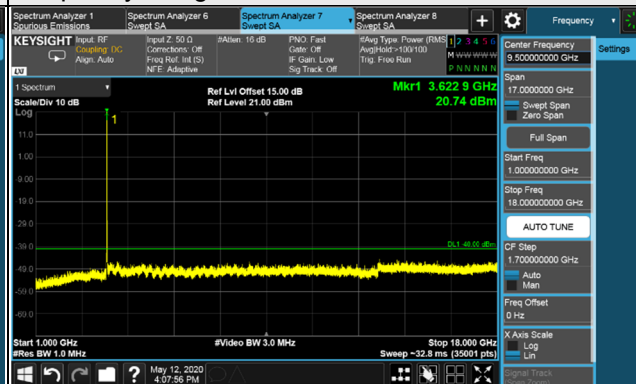

Frequency Range : 1GHz~18GHz