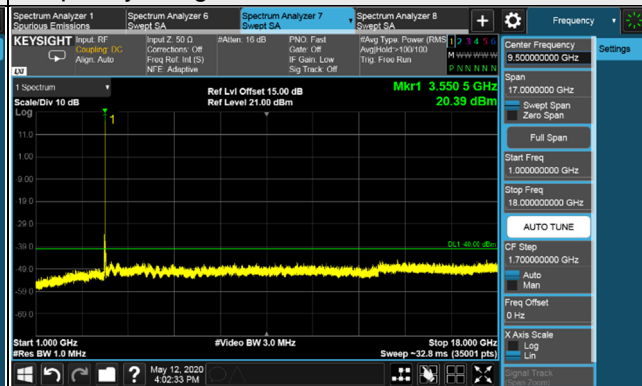

LTE Band 48, Channel Bandwidth 5MHz

Channel 5265 (3552.5MHz)

Channel 5590 (3625.0MHz)

LTE Band 48, Channel Bandwidth 5MHz

Channel 56715 (3697.5MHz)

1RB

1RB 24

Full RB

LTE Band 48, Channel Bandwidth 5MHz

Channel 55265 (3552.5MHz)

Frequency Range : 9kHz~1GHz

Frequency Range : 1GHz~18GHz

Frequency Range : 18GHz~40GHz

LTE Band 48, Channel Bandwidth 5MHz

Channel 55990 (3625.0MHz)