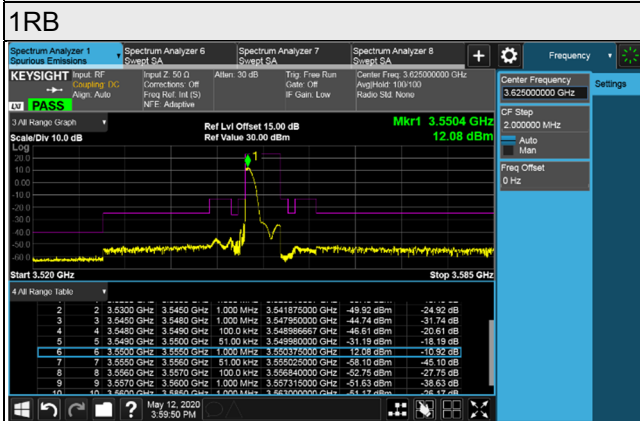

LTE Band 48, Channel Bandwidth 5MHz

Channel 5265 (3552.5MHz)

Channel 5590 (3625.0MHz)

LTE Band 48, Channel Bandwidth 5MHz

Channel 56715 (3697.5MHz)

1RB

1RB 24

Full RB

LTE Band 48, Channel Bandwidth 5MHz

Channel 55265 (3552.5MHz)

Frequency Range : 9kHz~1GHz

Frequency Range : 1GHz~18GHz

Frequency Range : 18GHz~40GHz

LTE Band 48, Channel Bandwidth 5MHz

Channel 55990 (3625.0MHz)

Frequency Range : 9kHz~1GHz

Frequency Range : 1GHz~18GHz

Frequency Range : 18GHz~40GHz

LTE Band 48, Channel Bandwidth 5MHz

Channel 56715 (3697.50MHz)

Frequency Range : 9kHz~1GHz

Frequency Range : 1GHz~18GHz

Frequency Range : 18GHz~40GHz

LTE Band 48, Channel Bandwidth 10MHz

Channel 5290 (3550.0MHz)

Channel 5590 (3625.0MHz)