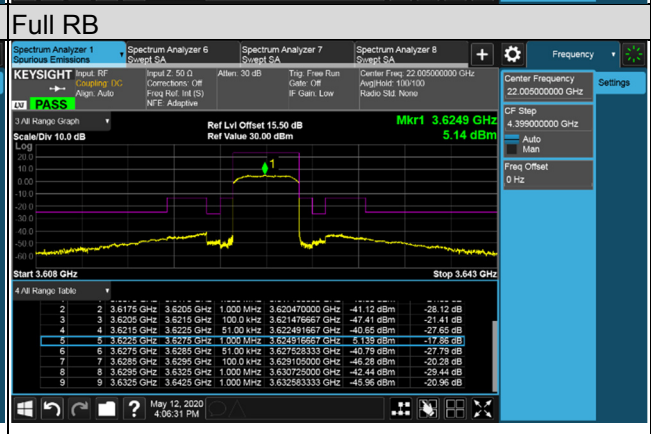

LTE Band 48, Channel Bandwidth 5MHz

Channel 5265 (3552.5MHz)

Channel 5590 (3625.0MHz)

LTE Band 48, Channel Bandwidth 5MHz

Channel 56715 (3697.5MHz)

1RB

1RB 24

Full RB

LTE Band 48, Channel Bandwidth 5MHz

Channel 55265 (3552.5MHz)

Frequency Range : 9kHz~1GHz

Frequency Range : 1GHz~18GHz

Frequency Range : 18GHz~40GHz

LTE Band 48, Channel Bandwidth 5MHz

Channel 55990 (3625.0MHz)

Frequency Range : 9kHz~1GHz

Frequency Range : 1GHz~18GHz

Frequency Range : 18GHz~40GHz

LTE Band 48, Channel Bandwidth 5MHz

Channel 56715 (3697.50MHz)

Frequency Range : 9kHz~1GHz

Frequency Range : 1GHz~18GHz