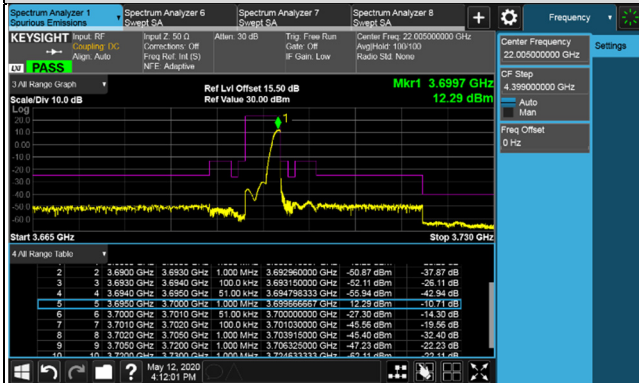

LTE Band 48, Channel Bandwidth 5MHz

Channel 5265 (3552.5MHz)

Channel 5590 (3625.0MHz)

LTE Band 48, Channel Bandwidth 5MHz

Channel 56715 (3697.5MHz)

1RB

1RB 24

Full RB

LTE Band 48, Channel Bandwidth 5MHz

Channel 55265 (3552.5MHz)

Frequency Range : 9kHz~1GHz

Frequency Range : 1GHz~18GHz

Frequency Range : 18GHz~40GHz

LTE Band 48, Channel Bandwidth 5MHz

Channel 55990 (3625.0MHz)

Frequency Range : 9kHz~1GHz

Frequency Range : 1GHz~18GHz

Frequency Range : 18GHz~40GHz

LTE Band 48, Channel Bandwidth 5MHz

Channel 56715 (3697.50MHz)

Frequency Range : 9kHz~1GHz

Frequency Range : 1GHz~18GHz