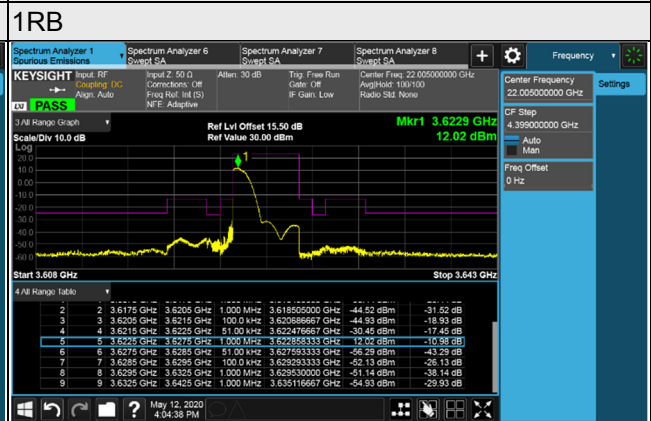

LTE Band 48, Channel Bandwidth 5MHz

Channel 5265 (3552.5MHz)

Channel 5590 (3625.0MHz)

LTE Band 48, Channel Bandwidth 5MHz

Channel 56715 (3697.5MHz)

1RB

1RB 24

Full RB

LTE Band 48, Channel Bandwidth 5MHz

Channel 55265 (3552.5MHz)

Frequency Range : 9kHz~1GHz

Frequency Range : 1GHz~18GHz

Frequency Range : 18GHz~40GHz

LTE Band 48, Channel Bandwidth 5MHz

Channel 55990 (3625.0MHz)

Frequency Range : 9kHz~1GHz

Frequency Range : 1GHz~18GHz

Frequency Range : 18GHz~40GHz

LTE Band 48, Channel Bandwidth 5MHz

Channel 56715 (3697.50MHz)

Frequency Range : 9kHz~1GHz

Frequency Range : 1GHz~18GHz

Frequency Range : 18GHz~40GHz

LTE Band 48, Channel Bandwidth 10MHz

Channel 5290 (3550.0MHz)

Channel 5590 (3625.0MHz)