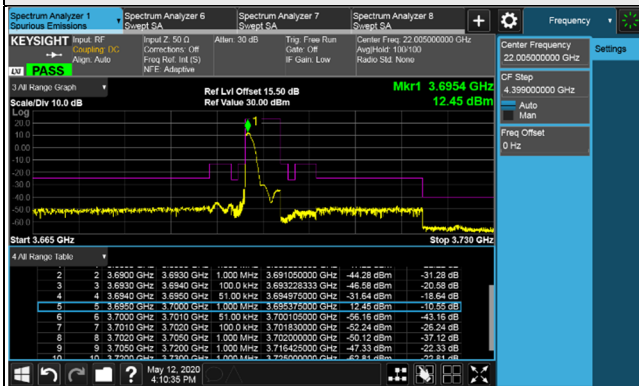

LTE Band 48, Channel Bandwidth 5MHz

Channel 5265 (3552.5MHz)

Channel 5590 (3625.0MHz)

LTE Band 48, Channel Bandwidth 5MHz

Channel 56715 (3697.5MHz)

1RB

1RB 24

Full RB

LTE Band 48, Channel Bandwidth 5MHz

Channel 55265 (3552.5MHz)

Frequency Range : 9kHz~1GHz

Frequency Range : 1GHz~18GHz

Frequency Range : 18GHz~40GHz

LTE Band 48, Channel Bandwidth 5MHz

Channel 55990 (3625.0MHz)

Frequency Range : 9kHz~1GHz

Frequency Range : 1GHz~18GHz

Frequency Range : 18GHz~40GHz

LTE Band 48, Channel Bandwidth 5MHz

Channel 56715 (3697.50MHz)

Frequency Range : 9kHz~1GHz

Frequency Range : 1GHz~18GHz