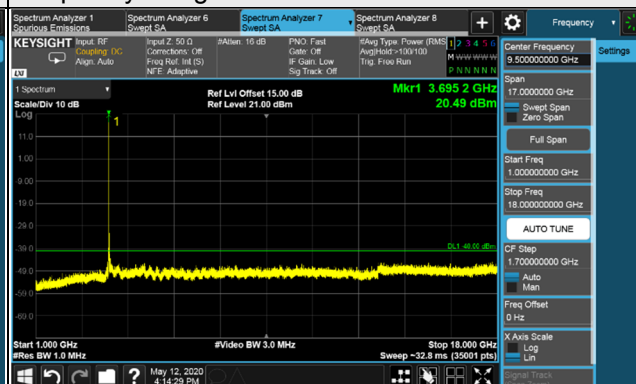

Frequency Range : 9kHz~1GHz

Frequency Range : 1GHz~18GHz

Frequency Range : 18GHz~40GHz

LTE Band 48, Channel Bandwidth 5MHz

Channel 56715 (3697.50MHz)

Frequency Range : 9kHz~1GHz

Frequency Range : 1GHz~18GHz

Frequency Range : 18GHz~40GHz

LTE Band 48, Channel Bandwidth 10MHz

Channel 5290 (3550.0MHz)

Channel 5590 (3625.0MHz)