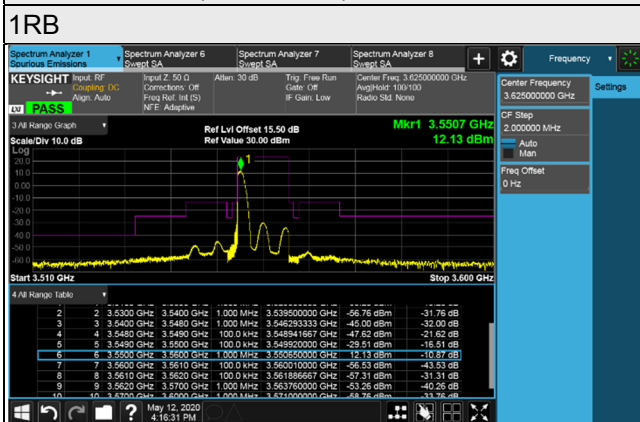

LTE Band 48, Channel Bandwidth 5MHz

Channel 55265 (3552.5MHz)

Frequency Range : 9kHz~1GHz

Frequency Range : 1GHz~18GHz

Frequency Range : 18GHz~40GHz

LTE Band 48, Channel Bandwidth 5MHz

Channel 55990 (3625.0MHz)

Frequency Range : 9kHz~1GHz

Frequency Range : 1GHz~18GHz

Frequency Range : 18GHz~40GHz

LTE Band 48, Channel Bandwidth 5MHz

Channel 56715 (3697.50MHz)

Frequency Range : 9kHz~1GHz

Frequency Range : 1GHz~18GHz

Frequency Range : 18GHz~40GHz

LTE Band 48, Channel Bandwidth 10MHz

Channel 5290 (3550.0MHz)

Channel 5590 (3625.0MHz)