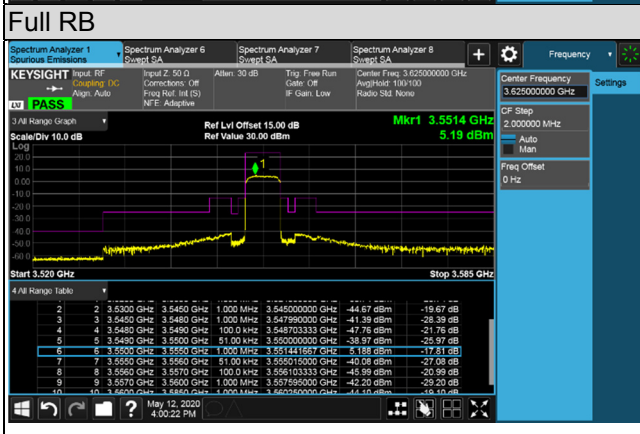

LTE Band 48, Channel Bandwidth 5MHz

Channel 5265 (3552.5MHz)

Channel 5590 (3625.0MHz)

LTE Band 48, Channel Bandwidth 5MHz

Channel 56715 (3697.5MHz)

1RB

1RB 24

Full RB

LTE Band 48, Channel Bandwidth 5MHz

Channel 55265 (3552.5MHz)

Frequency Range : 9kHz~1GHz

Frequency Range : 1GHz~18GHz

Frequency Range : 18GHz~40GHz

LTE Band 48, Channel Bandwidth 5MHz

Channel 55990 (3625.0MHz)