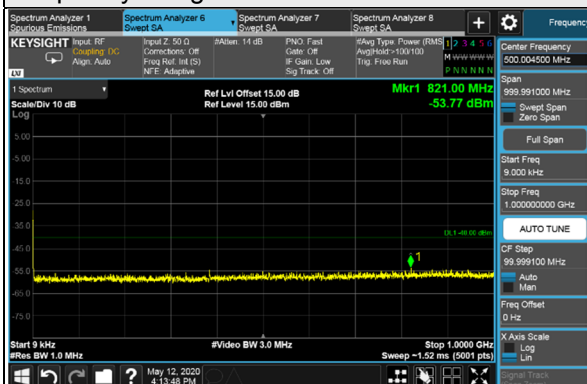

Frequency Range : 9kHz~1GHz

Frequency Range : 1GHz~18GHz

Frequency Range : 18GHz~40GHz

LTE Band 48, Channel Bandwidth 5MHz

Channel 56715 (3697.50MHz)

Frequency Range : 9kHz~1GHz

Frequency Range : 1GHz~18GHz

Frequency Range : 18GHz~40GHz

LTE Band 48, Channel Bandwidth 10MHz

Channel 5290 (3550.0MHz)

Channel 5590 (3625.0MHz)