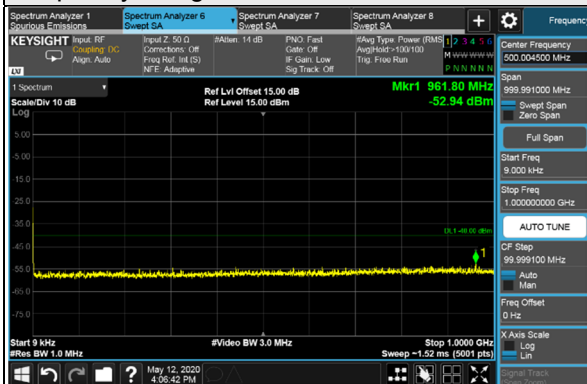

LTE Band 48, Channel Bandwidth 5MHz

Channel 5265 (3552.5MHz)

Channel 5590 (3625.0MHz)

LTE Band 48, Channel Bandwidth 5MHz

Channel 56715 (3697.5MHz)

1RB

1RB 24

Full RB

LTE Band 48, Channel Bandwidth 5MHz

Channel 55265 (3552.5MHz)

Frequency Range : 9kHz~1GHz

Frequency Range : 1GHz~18GHz

Frequency Range : 18GHz~40GHz

LTE Band 48, Channel Bandwidth 5MHz

Channel 55990 (3625.0MHz)

Frequency Range : 9kHz~1GHz

Frequency Range : 1GHz~18GHz

Frequency Range : 18GHz~40GHz

LTE Band 48, Channel Bandwidth 5MHz

Channel 56715 (3697.50MHz)

Frequency Range : 9kHz~1GHz

Frequency Range : 1GHz~18GHz