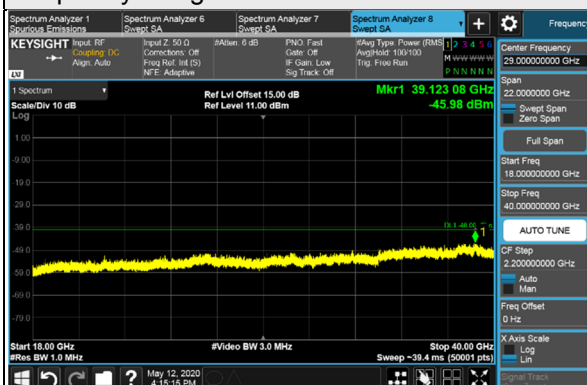

Frequency Range : 9kHz~1GHz

Frequency Range : 1GHz~18GHz

Frequency Range : 18GHz~40GHz

LTE Band 48, Channel Bandwidth 5MHz

Channel 56715 (3697.50MHz)

Frequency Range : 9kHz~1GHz

Frequency Range : 1GHz~18GHz

Frequency Range : 18GHz~40GHz

LTE Band 48, Channel Bandwidth 10MHz

Channel 5290 (3550.0MHz)

Channel 5590 (3625.0MHz)