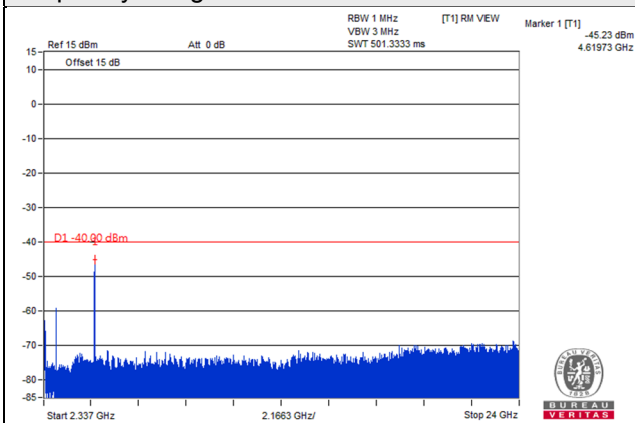

Frequency Range : 9kHz~1GHz

Frequency Range : 1GHz~8GHz

Channel 23800 (711.0MHz)

Frequency Range : 9kHz~1GHz

Frequency Range : 1GHz~8GHz

LTE Band 30

Channel Band width: 5MHz

Channel 27685 (2307.5MHz)

Frequency Range : 9kHz~1GHz

Frequency Range : 1GHz~2.288GHz

Frequency Range : 2.337GHz~24GHz

\*The 9kHz signal over the limit is from Spectrum.

Channel Band width: 5MHz

Channel 27710 (2310.0MHz)

Frequency Range : 9kHz~1GHz

Frequency Range : 1GHz~2.288GHz

Frequency Range : 2.337GHz~24GHz

\*The 9kHz signal over the limit is from Spectrum.

Channel Band width: 5MHz

Channel 27735 (2312.5MHz)

Frequency Range : 9kHz~1GHz

Frequency Range : 1GHz~2.288GHz