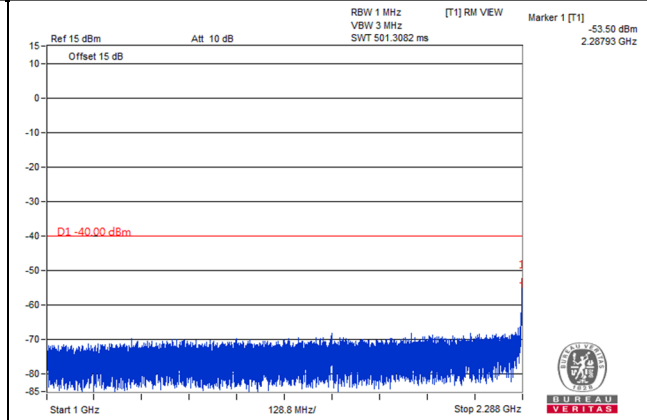

Frequency Range : 1GHz~2.288GHz

Frequency Range : 2.337GHz~24GHz

\*The 9kHz signal over the limit is from Spectrum.

Channel Band width: 5MHz

Channel 27735 (2312.5MHz)

Frequency Range : 9kHz~1GHz

Frequency Range : 1GHz~2.288GHz

Frequency Range : 2.337GHz~24GHz

\*The 9kHz signal over the limit is from Spectrum.

Channel Band width: 10MHz

Channel 27710 (2310.0MHz)

Frequency Range : 9kHz~1GHz

Frequency Range : 1GHz~2.288GHz

Frequency Range : 2.337GHz~24GHz

\*The 9kHz signal over the limit is from Spectrum.

LTE Band 38

Channel Band width: 5MHz

Channel 37775(2572.5MHz)

Frequency Range : 9kHz~1GHz

Frequency Range : 1GHz~3GHz

Frequency Range : 3GHz~27GHz

\*The 9kHz signal over the limit is from Spectrum.