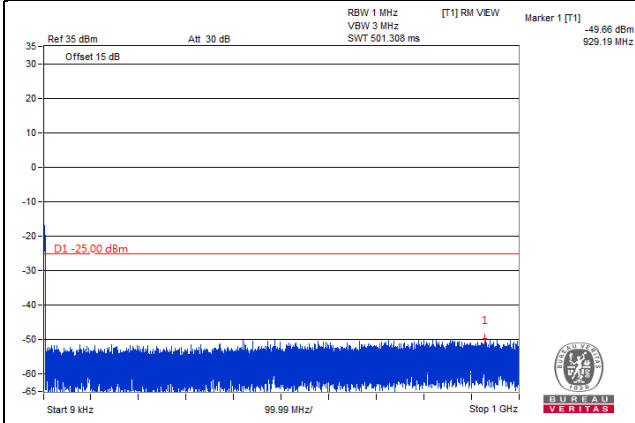

Frequency Range : 3GHz~27GHz

\*The 9kHz signal over the limit is from Spectrum.

Channel Band width: 15MHz

Channel 37825(2577.5MHz)

Frequency Range : 9kHz~1GHz

Frequency Range : 1GHz~3GHz

Frequency Range : 3GHz~27GHz

\*The 9kHz signal over the limit is from Spectrum.

Channel Band width: 15MHz

Channel 38000(2595.0MHz)

Frequency Range : 9kHz~1GHz

Frequency Range : 1GHz~3GHz

Frequency Range : 3GHz~27GHz

\*The 9kHz signal over the limit is from Spectrum.