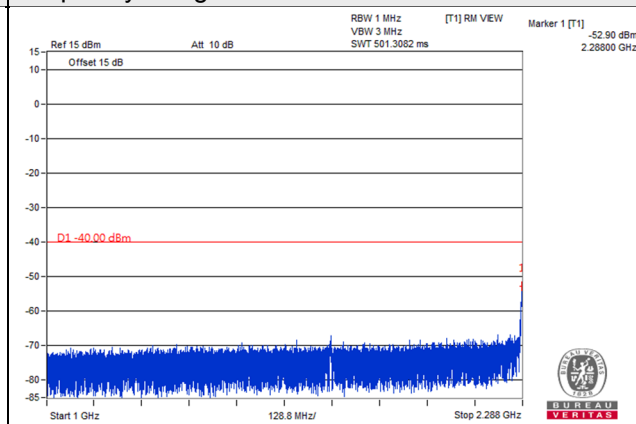

Frequency Range : 9kHz~1GHz

Frequency Range : 1GHz~8GHz

Channel 23800 (711.0MHz)

Frequency Range : 9kHz~1GHz

Frequency Range : 1GHz~8GHz

LTE Band 30

Channel Band width: 5MHz

Channel 27685 (2307.5MHz)

Frequency Range : 9kHz~1GHz

Frequency Range : 1GHz~2.288GHz

Frequency Range : 2.337GHz~24GHz

\*The 9kHz signal over the limit is from Spectrum.

Channel Band width: 5MHz

Channel 27710 (2310.0MHz)

Frequency Range : 9kHz~1GHz

Frequency Range : 1GHz~2.288GHz

Frequency Range : 2.337GHz~24GHz

\*The 9kHz signal over the limit is from Spectrum.

Channel Band width: 5MHz

Channel 27735 (2312.5MHz)

Frequency Range : 9kHz~1GHz

Frequency Range : 1GHz~2.288GHz