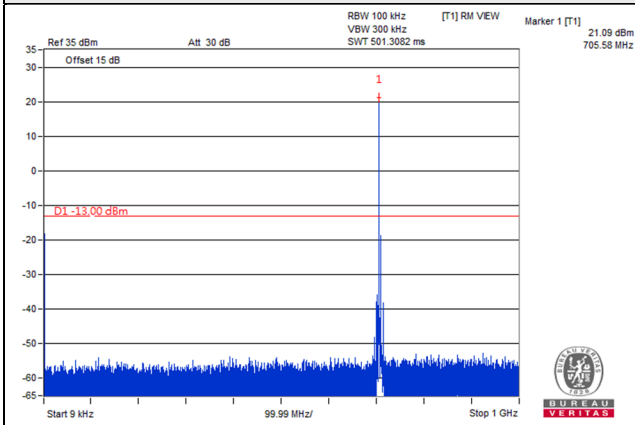

LTE Band 17

Channel Bandwidth: 5MHz

Channel 23775 (706.5MHz)

Frequency Range : 9kHz~1GHz

Frequency Range : 1GHz~8GHz

Channel 23790 (710.0MHz)

Frequency Range : 9kHz~1GHz

Frequency Range : 1GHz~8GHz

Channel 23825 (713.5MHz)

Frequency Range : 9kHz~1GHz

Frequency Range : 1GHz~8GHz

Channel Bandwidth: 10MHz

Channel 23780 (709.0MHz)

Frequency Range : 9kHz~1GHz

Frequency Range : 1GHz~8GHz

Channel 23790 (710.0MHz)

Frequency Range : 9kHz~1GHz

Frequency Range : 1GHz~8GHz

Channel 23800 (711.0MHz)

Frequency Range : 9kHz~1GHz

Frequency Range : 1GHz~8GHz

LTE Band 30

Channel Band width: 5MHz

Channel 27685 (2307.5MHz)