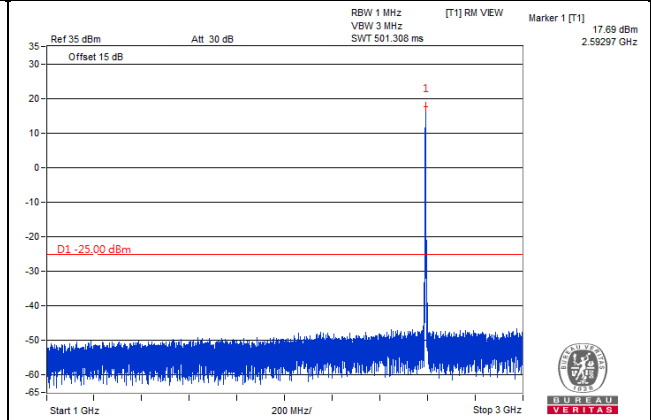

Frequency Range : 2.337GHz~24GHz

\*The 9kHz signal over the limit is from Spectrum.

Channel Band width: 10MHz

Channel 27710 (2310.0MHz)

Frequency Range : 9kHz~1GHz

Frequency Range : 1GHz~2.288GHz

Frequency Range : 2.337GHz~24GHz

\*The 9kHz signal over the limit is from Spectrum.

LTE Band 38

Channel Band width: 5MHz

Channel 37775(2572.5MHz)

Frequency Range : 9kHz~1GHz

Frequency Range : 1GHz~3GHz

Frequency Range : 3GHz~27GHz

\*The 9kHz signal over the limit is from Spectrum.

Channel Band width: 5MHz

Channel 38000(2595.0MHz)

Frequency Range : 9kHz~1GHz

Frequency Range : 1GHz~3GHz

Frequency Range : 3GHz~27GHz

\*The 9kHz signal over the limit is from Spectrum.

Channel Band width: 5MHz