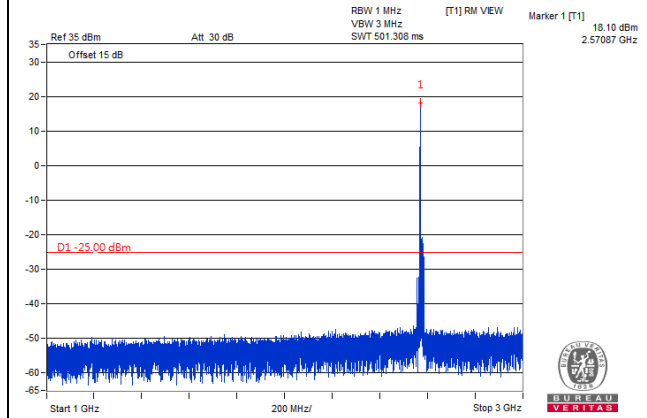

Frequency Range : 3GHz~27GHz

\*The 9kHz signal over the limit is from Spectrum.

Channel Band width: 15MHz

Channel 37825(2577.5MHz)

Frequency Range : 9kHz~1GHz

Frequency Range : 1GHz~3GHz

Frequency Range : 3GHz~27GHz

\*The 9kHz signal over the limit is from Spectrum.

Channel Band width: 15MHz

Channel 38000(2595.0MHz)

Frequency Range : 9kHz~1GHz

Frequency Range : 1GHz~3GHz

Frequency Range : 3GHz~27GHz

\*The 9kHz signal over the limit is from Spectrum.