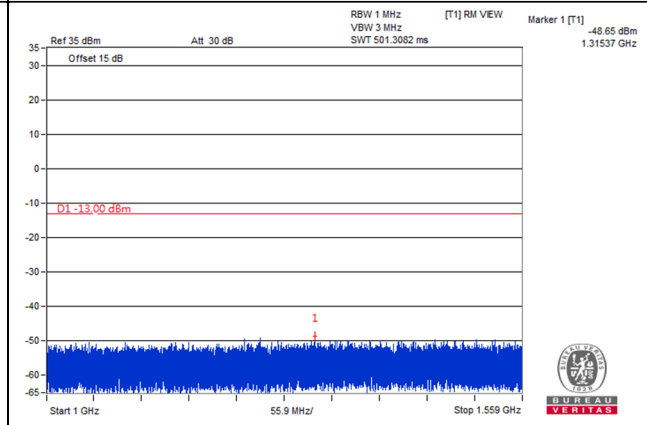

LTE Band 13

Channel Bandwidth: 5MHz

Channel 23205 (779.5MHz)

Frequency Range : 9kHz~1GHz

Frequency Range : 1GHz~1.559GHz

Frequency Range : 1.559GHz~1.61GHz

Frequency Range : 1.61GHz~8GHz

\*The 9kHz signal over the limit is from Spectrum.

Channel Bandwidth: 5MHz

Channel 23230 (782.0MHz)

Frequency Range : 9kHz~1GHz

Frequency Range : 1GHz~1.559GHz

Frequency Range : 1.559GHz~1.61GHz

Frequency Range : 1.61GHz~8GHz

\*The 9kHz signal over the limit is from Spectrum.