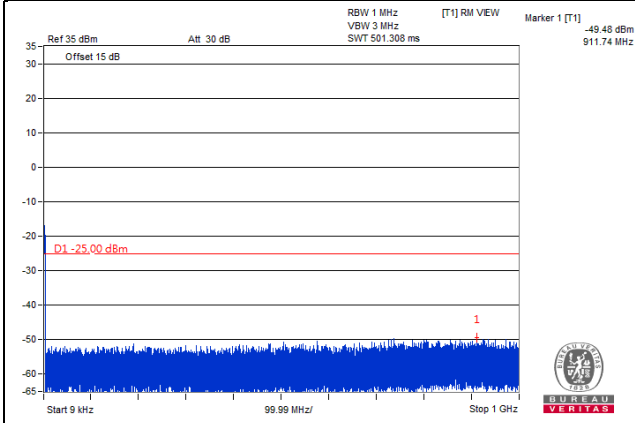

Channel Band width: 15MHz

Channel 38175(2612.5MHz)

Frequency Range : 9kHz~1GHz

Frequency Range : 1GHz~3GHz

Frequency Range : 3GHz~27GHz

\*The 9kHz signal over the limit is from Spectrum.

Channel Band width: 20MHz

Channel 37850(2580.0MHz)

Frequency Range : 9kHz~1GHz

Frequency Range : 1GHz~3GHz

Frequency Range : 3GHz~27GHz

\*The 9kHz signal over the limit is from Spectrum.

Channel Band width: 20MHz

Channel 38000(2595.0MHz)

Frequency Range : 9kHz~1GHz

Frequency Range : 1GHz~3GHz

Frequency Range : 3GHz~27GHz

\*The 9kHz signal over the limit is from Spectrum.

Channel Band width: 20MHz

Channel 38150(2610.0MHz)

Frequency Range : 9kHz~1GHz