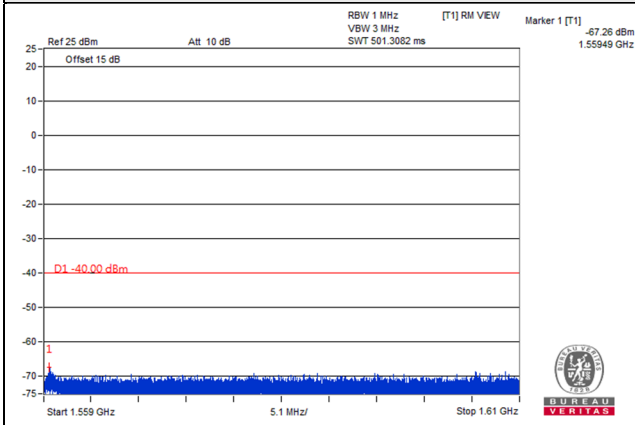

LTE Band 13

Channel Bandwidth: 5MHz

Channel 23205 (779.5MHz)

Frequency Range : 9kHz~1GHz

Frequency Range : 1GHz~1.559GHz

Frequency Range : 1.559GHz~1.61GHz

Frequency Range : 1.61GHz~8GHz

\*The 9kHz signal over the limit is from Spectrum.

Channel Bandwidth: 5MHz

Channel 23230 (782.0MHz)

Frequency Range : 9kHz~1GHz

Frequency Range : 1GHz~1.559GHz

Frequency Range : 1.559GHz~1.61GHz

Frequency Range : 1.61GHz~8GHz

\*The 9kHz signal over the limit is from Spectrum.

Channel Bandwidth: 5MHz

Channel 23255 (784.5MHz)

Frequency Range : 9kHz~1GHz

Frequency Range : 1GHz~1.559GHz

Frequency Range : 1.559GHz~1.61GHz

Frequency Range : 1.61GHz~8GHz

\*The 9kHz signal over the limit is from Spectrum.