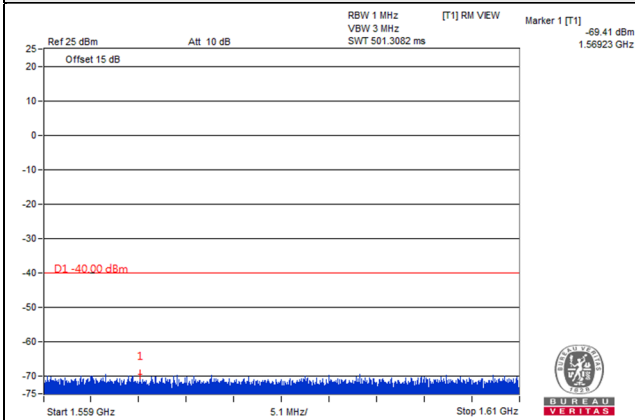

Channel Bandwidth: 10MHz

Channel 23230 (782.0MHz)

Frequency Range : 9kHz~1GHz

Frequency Range : 1GHz~1.559GHz

Frequency Range : 1.559GHz~1.61GHz

Frequency Range : 1.61GHz~8GHz

\*The 9kHz signal over the limit is from Spectrum.

LTE Band 17

Channel Bandwidth: 5MHz

Channel 23775 (706.5MHz)

Frequency Range : 9kHz~1GHz

Frequency Range : 1GHz~8GHz

Channel 23790 (710.0MHz)

Frequency Range : 9kHz~1GHz

Frequency Range : 1GHz~8GHz