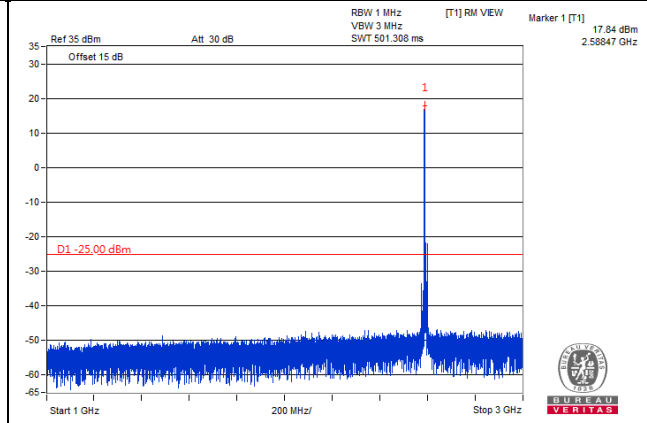

Frequency Range : 3GHz~27GHz

\*The 9kHz signal over the limit is from Spectrum.

Channel Band width: 15MHz

Channel 37825(2577.5MHz)

Frequency Range : 9kHz~1GHz

Frequency Range : 1GHz~3GHz

Frequency Range : 3GHz~27GHz

\*The 9kHz signal over the limit is from Spectrum.

Channel Band width: 15MHz

Channel 38000(2595.0MHz)

Frequency Range : 9kHz~1GHz

Frequency Range : 1GHz~3GHz

Frequency Range : 3GHz~27GHz

\*The 9kHz signal over the limit is from Spectrum.

Channel Band width: 15MHz

Channel 38175(2612.5MHz)

Frequency Range : 9kHz~1GHz

Frequency Range : 1GHz~3GHz

Frequency Range : 3GHz~27GHz

\*The 9kHz signal over the limit is from Spectrum.

Channel Band width: 20MHz