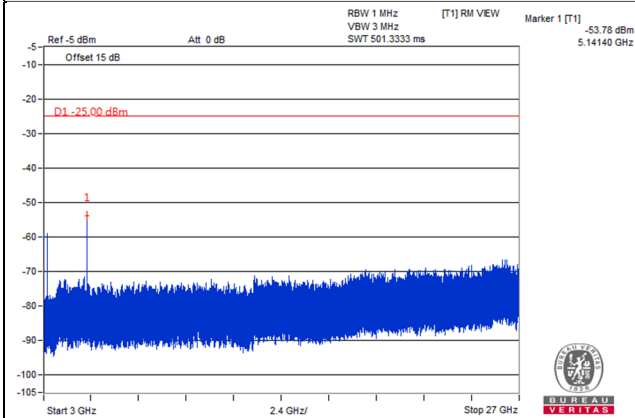

Frequency Range : 3GHz~27GHz

\*The 9kHz signal over the limit is from Spectrum.

Channel Band width: 15MHz

Channel 37825(2577.5MHz)

Frequency Range : 9kHz~1GHz

Frequency Range : 1GHz~3GHz

Frequency Range : 3GHz~27GHz

\*The 9kHz signal over the limit is from Spectrum.

Channel Band width: 15MHz

Channel 38000(2595.0MHz)

Frequency Range : 9kHz~1GHz

Frequency Range : 1GHz~3GHz

Frequency Range : 3GHz~27GHz

\*The 9kHz signal over the limit is from Spectrum.