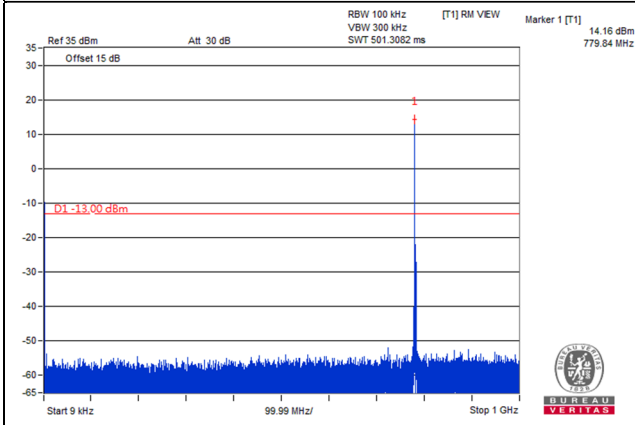

LTE Band 13

Channel Bandwidth: 5MHz

Channel 23205 (779.5MHz)

Frequency Range : 9kHz~1GHz

Frequency Range : 1GHz~1.559GHz

Frequency Range : 1.559GHz~1.61GHz

Frequency Range : 1.61GHz~8GHz

\*The 9kHz signal over the limit is from Spectrum.

Channel Bandwidth: 5MHz

Channel 23230 (782.0MHz)

Frequency Range : 9kHz~1GHz

Frequency Range : 1GHz~1.559GHz

Frequency Range : 1.559GHz~1.61GHz

Frequency Range : 1.61GHz~8GHz

\*The 9kHz signal over the limit is from Spectrum.