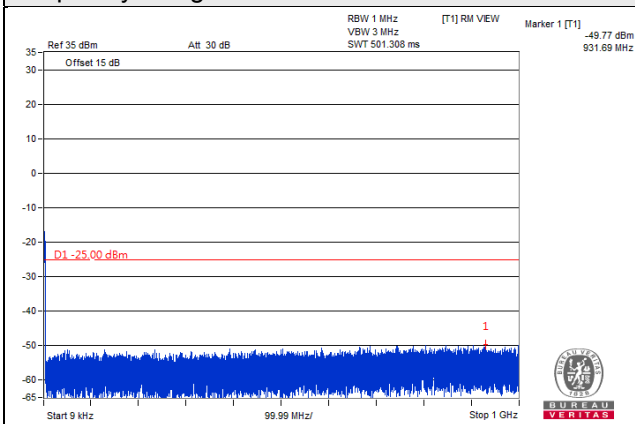

Channel Band width: 10MHz

Channel 37800(2575.0MHz)

Frequency Range : 9kHz~1GHz

Frequency Range : 1GHz~3GHz