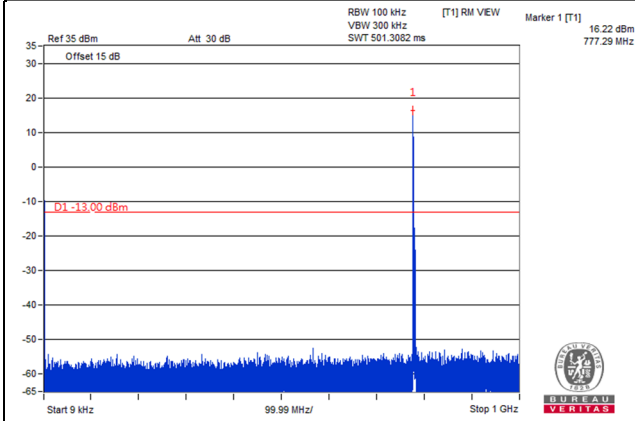

LTE Band 13

Channel Bandwidth: 5MHz

Channel 23205 (779.5MHz)

Frequency Range : 9kHz~1GHz

Frequency Range : 1GHz~1.559GHz

Frequency Range : 1.559GHz~1.61GHz

Frequency Range : 1.61GHz~8GHz

\*The 9kHz signal over the limit is from Spectrum.

Channel Bandwidth: 5MHz

Channel 23230 (782.0MHz)

Frequency Range : 9kHz~1GHz

Frequency Range : 1GHz~1.559GHz

Frequency Range : 1.559GHz~1.61GHz

Frequency Range : 1.61GHz~8GHz

\*The 9kHz signal over the limit is from Spectrum.