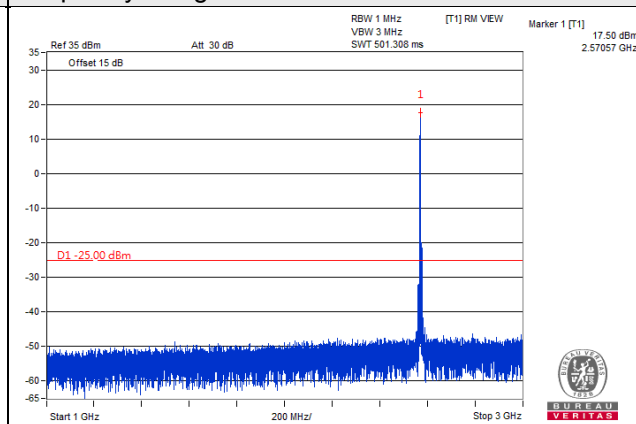

\*The 9kHz signal over the limit is from Spectrum.

LTE Band 38

Channel Band width: 5MHz

Channel 37775(2572.5MHz)

Frequency Range : 9kHz~1GHz

Frequency Range : 1GHz~3GHz

Frequency Range : 3GHz~27GHz

\*The 9kHz signal over the limit is from Spectrum.

Channel 38225(2617.5MHz)

Frequency Range : 9kHz~1GHz

Frequency Range : 1GHz~3GHz

Frequency Range : 3GHz~27GHz

\*The 9kHz signal over the limit is from Spectrum.

Channel Band width: 10MHz

Channel 37800(2575.0MHz)

Frequency Range : 9kHz~1GHz

Frequency Range : 1GHz~3GHz

Frequency Range : 3GHz~27GHz

\*The 9kHz signal over the limit is from Spectrum.

Channel Band width: 10MHz

Channel 38000(2595.0MHz)

Frequency Range : 9kHz~1GHz