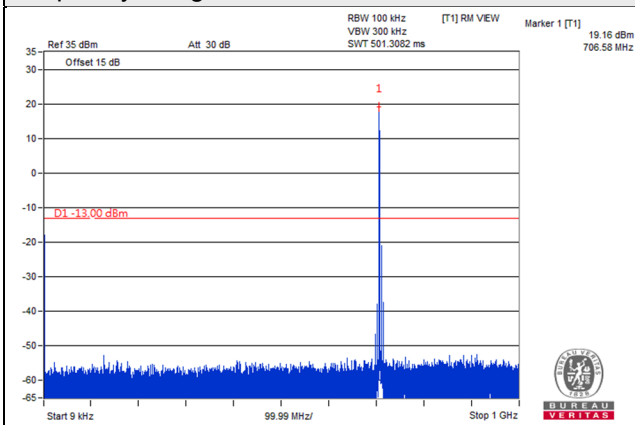

Frequency Range : 9kHz~1GHz

Frequency Range : 1GHz~8GHz

Channel 23800 (711.0MHz)

Frequency Range : 9kHz~1GHz

Frequency Range : 1GHz~8GHz

LTE Band 30

Channel Band width: 5MHz

Channel 27685 (2307.5MHz)

Frequency Range : 9kHz~1GHz

Frequency Range : 1GHz~2.288GHz

Frequency Range : 2.337GHz~24GHz

\*The 9kHz signal over the limit is from Spectrum.

Channel Band width: 5MHz

Channel 27710 (2310.0MHz)

Frequency Range : 9kHz~1GHz