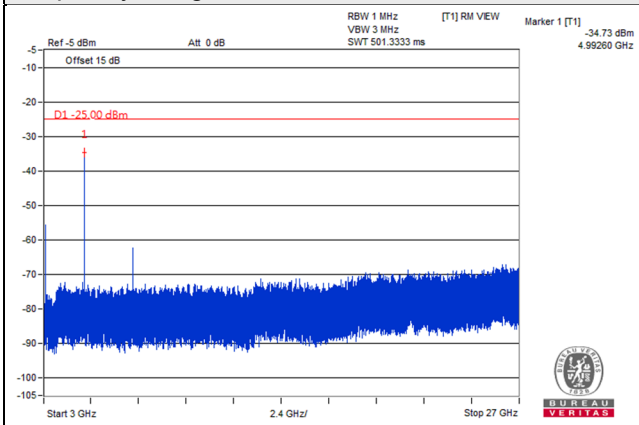

Frequency Range : 1GHz~3GHz

Frequency Range : 3GHz~27GHz

\*The 9kHz signal over the limit is from Spectrum.

LTE Band 41

Channel Bandwidth: 5MHz

Channel 39675 (2498.5MHz)

Frequency Range : 9kHz~1GHz

Frequency Range : 1GHz~3GHz

Frequency Range : 3GHz~27GHz

\*The 9kHz signal over the limit is from Spectrum.