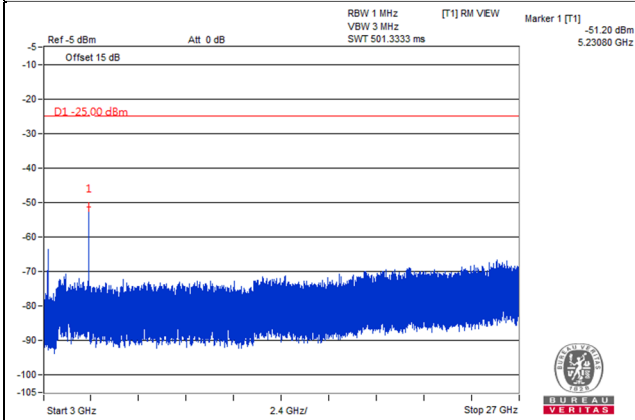

\*The 9kHz signal over the limit is from Spectrum.

LTE Band 38

Channel Band width: 5MHz

Channel 37775(2572.5MHz)

Frequency Range : 9kHz~1GHz

Frequency Range : 1GHz~3GHz

Frequency Range : 3GHz~27GHz

\*The 9kHz signal over the limit is from Spectrum.

Channel 38225(2617.5MHz)

Frequency Range : 9kHz~1GHz

Frequency Range : 1GHz~3GHz

Frequency Range : 3GHz~27GHz

\*The 9kHz signal over the limit is from Spectrum.

Channel Band width: 10MHz

Channel 37800(2575.0MHz)