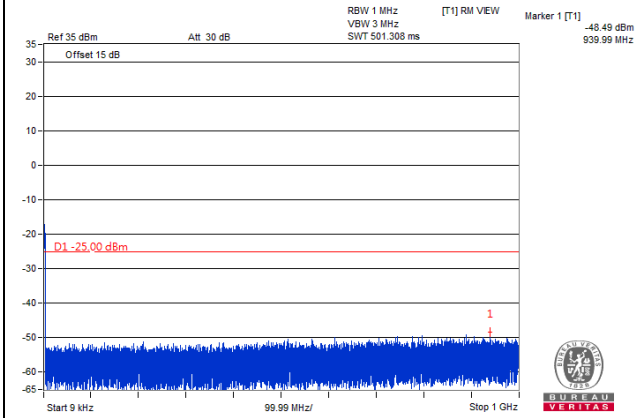

Frequency Range : 1GHz~3GHz

Frequency Range : 3GHz~27GHz

\*The 9kHz signal over the limit is from Spectrum.

Channel Band width: 10MHz

Channel 38200(2615.0MHz)

Frequency Range : 9kHz~1GHz

Frequency Range : 1GHz~3GHz

Frequency Range : 3GHz~27GHz

\*The 9kHz signal over the limit is from Spectrum.

Channel Band width: 15MHz

Channel 37825(2577.5MHz)

Frequency Range : 9kHz~1GHz

Frequency Range : 1GHz~3GHz

Frequency Range : 3GHz~27GHz

\*The 9kHz signal over the limit is from Spectrum.

Channel Band width: 15MHz

Channel 38000(2595.0MHz)

Frequency Range : 9kHz~1GHz

Frequency Range : 1GHz~3GHz

Frequency Range : 3GHz~27GHz

\*The 9kHz signal over the limit is from Spectrum.