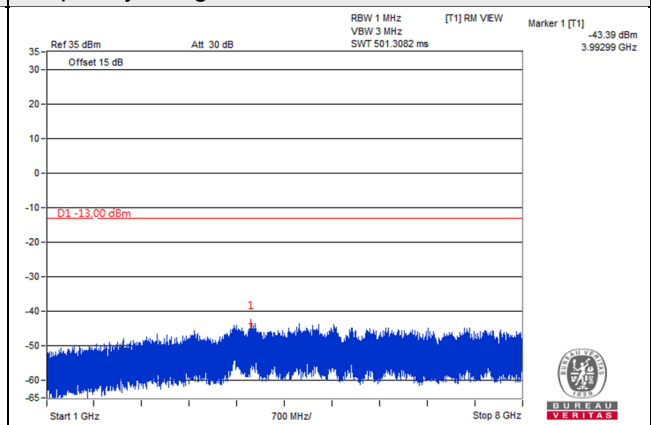

Frequency Range : 9kHz~1GHz

Frequency Range : 1GHz~8GHz

Channel 23800 (711.0MHz)

Frequency Range : 9kHz~1GHz

Frequency Range : 1GHz~8GHz

LTE Band 30

Channel Band width: 5MHz

Channel 27685 (2307.5MHz)

Frequency Range : 9kHz~1GHz

Frequency Range : 1GHz~2.288GHz

Frequency Range : 2.337GHz~24GHz

\*The 9kHz signal over the limit is from Spectrum.

Channel Band width: 5MHz

Channel 27710 (2310.0MHz)

Frequency Range : 9kHz~1GHz