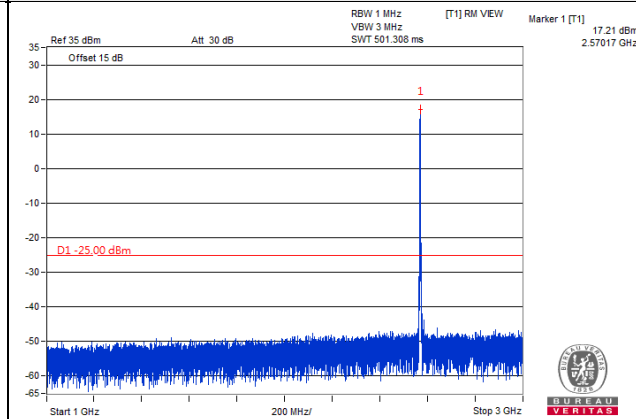

Frequency Range : 2.337GHz~24GHz

\*The 9kHz signal over the limit is from Spectrum.

Channel Band width: 10MHz

Channel 27710 (2310.0MHz)

Frequency Range : 9kHz~1GHz

Frequency Range : 1GHz~2.288GHz

Frequency Range : 2.337GHz~24GHz

\*The 9kHz signal over the limit is from Spectrum.

LTE Band 38

Channel Band width: 5MHz

Channel 37775(2572.5MHz)

Frequency Range : 9kHz~1GHz

Frequency Range : 1GHz~3GHz

Frequency Range : 3GHz~27GHz

\*The 9kHz signal over the limit is from Spectrum.

Channel Band width: 5MHz

Channel 38000(2595.0MHz)

Frequency Range : 9kHz~1GHz

Frequency Range : 1GHz~3GHz

Frequency Range : 3GHz~27GHz

\*The 9kHz signal over the limit is from Spectrum.

Channel Band width: 5MHz