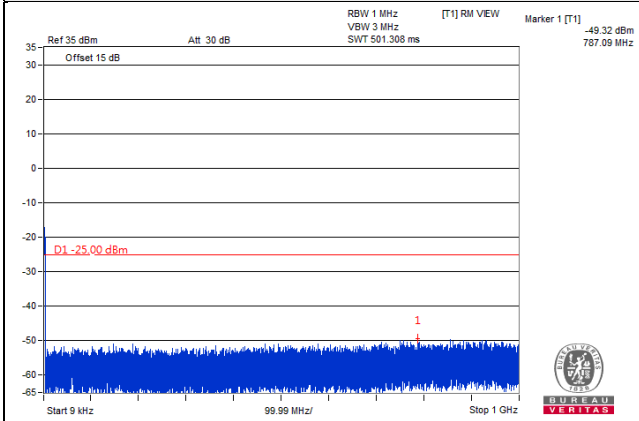

Frequency Range : 9kHz~1GHz

Frequency Range : 1GHz~3GHz

Frequency Range : 3GHz~27GHz

\*The 9kHz signal over the limit is from Spectrum.

Channel Band width: 20MHz

Channel 38150(2610.0MHz)

Frequency Range : 9kHz~1GHz

Frequency Range : 1GHz~3GHz

Frequency Range : 3GHz~27GHz

\*The 9kHz signal over the limit is from Spectrum.

LTE Band 41

Channel Bandwidth: 5MHz

Channel 39675 (2498.5MHz)

Frequency Range : 9kHz~1GHz

Frequency Range : 1GHz~3GHz

Frequency Range : 3GHz~27GHz

\*The 9kHz signal over the limit is from Spectrum.