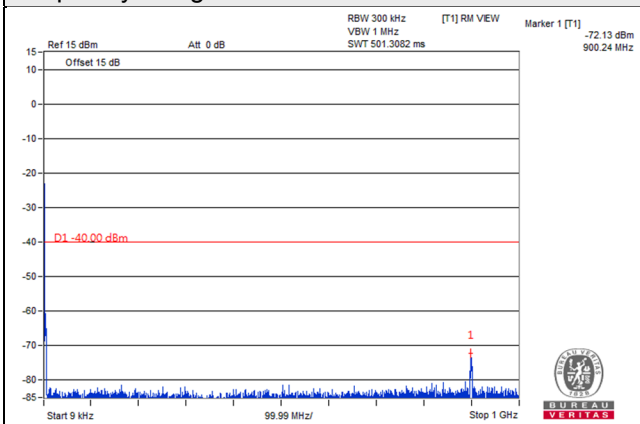

Frequency Range : 2.337GHz~24GHz

\*The 9kHz signal over the limit is from Spectrum.

Channel Band width: 10MHz

Channel 27710 (2310.0MHz)

Frequency Range : 9kHz~1GHz

Frequency Range : 1GHz~2.288GHz

Frequency Range : 2.337GHz~24GHz

\*The 9kHz signal over the limit is from Spectrum.

LTE Band 38

Channel Band width: 5MHz

Channel 37775(2572.5MHz)

Frequency Range : 9kHz~1GHz

Frequency Range : 1GHz~3GHz

Frequency Range : 3GHz~27GHz

\*The 9kHz signal over the limit is from Spectrum.