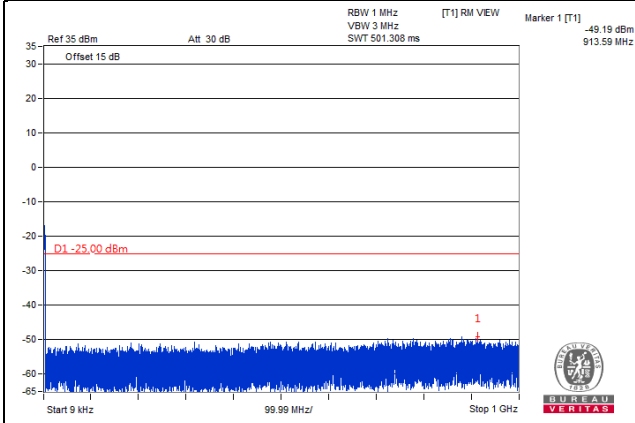

Frequency Range : 3GHz~27GHz

\*The 9kHz signal over the limit is from Spectrum.

Channel Band width: 15MHz

Channel 37825(2577.5MHz)

Frequency Range : 9kHz~1GHz

Frequency Range : 1GHz~3GHz

Frequency Range : 3GHz~27GHz

\*The 9kHz signal over the limit is from Spectrum.

Channel Band width: 15MHz

Channel 38000(2595.0MHz)

Frequency Range : 9kHz~1GHz

Frequency Range : 1GHz~3GHz

Frequency Range : 3GHz~27GHz

\*The 9kHz signal over the limit is from Spectrum.

Channel Band width: 15MHz

Channel 38175(2612.5MHz)

Frequency Range : 9kHz~1GHz

Frequency Range : 1GHz~3GHz

Frequency Range : 3GHz~27GHz

\*The 9kHz signal over the limit is from Spectrum.

Channel Band width: 20MHz