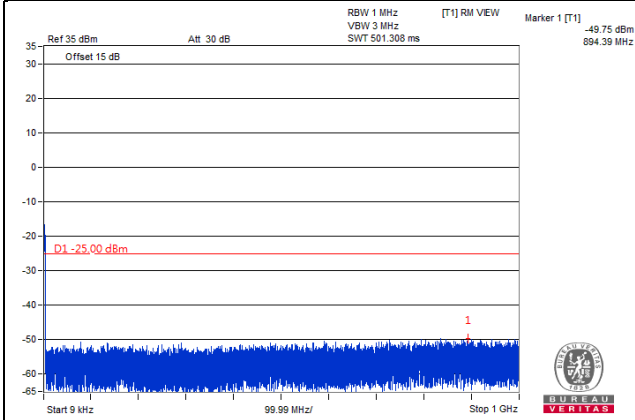

Channel Band width: 5MHz

Channel 38000(2595.0MHz)

Frequency Range : 9kHz~1GHz

Frequency Range : 1GHz~3GHz