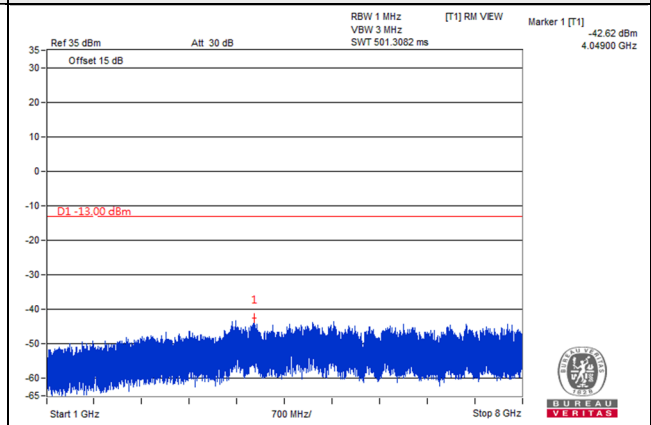

LTE Band 17

Channel Bandwidth: 5MHz

Channel 23775 (706.5MHz)

Frequency Range : 9kHz~1GHz

Frequency Range : 1GHz~8GHz

Channel 23790 (710.0MHz)

Frequency Range : 9kHz~1GHz

Frequency Range : 1GHz~8GHz

Channel 23825 (713.5MHz)

Frequency Range : 9kHz~1GHz

Frequency Range : 1GHz~8GHz

Channel Bandwidth: 10MHz

Channel 23780 (709.0MHz)

Frequency Range : 9kHz~1GHz

Frequency Range : 1GHz~8GHz

Channel 23790 (710.0MHz)

Frequency Range : 9kHz~1GHz

Frequency Range : 1GHz~8GHz

Channel 23800 (711.0MHz)

Frequency Range : 9kHz~1GHz

Frequency Range : 1GHz~8GHz

LTE Band 30

Channel Band width: 5MHz

Channel 27685 (2307.5MHz)