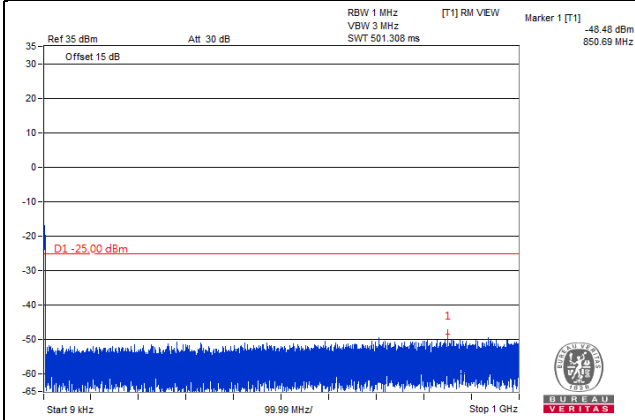

\*The 9kHz signal over the limit is from Spectrum.

Channel Band width: 15MHz

Channel 38000(2595.0MHz)

Frequency Range : 9kHz~1GHz

Frequency Range : 1GHz~3GHz

Frequency Range : 3GHz~27GHz

\*The 9kHz signal over the limit is from Spectrum.

Channel Band width: 15MHz

Channel 38175(2612.5MHz)

Frequency Range : 9kHz~1GHz

Frequency Range : 1GHz~3GHz

Frequency Range : 3GHz~27GHz

\*The 9kHz signal over the limit is from Spectrum.

Channel Band width: 20MHz

Channel 37850(2580.0MHz)

Frequency Range : 9kHz~1GHz

Frequency Range : 1GHz~3GHz

Frequency Range : 3GHz~27GHz

\*The 9kHz signal over the limit is from Spectrum.

Channel Band width: 20MHz

Channel 38000(2595.0MHz)