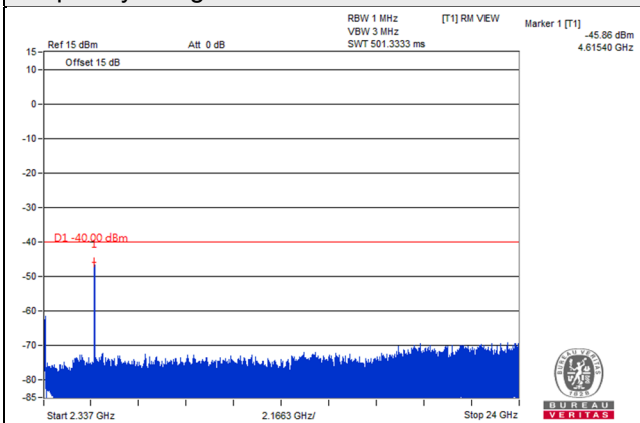

Frequency Range : 2.337GHz~24GHz

\*The 9kHz signal over the limit is from Spectrum.

Channel Band width: 10MHz

Channel 27710 (2310.0MHz)

Frequency Range : 9kHz~1GHz

Frequency Range : 1GHz~2.288GHz

Frequency Range : 2.337GHz~24GHz

\*The 9kHz signal over the limit is from Spectrum.

LTE Band 38

Channel Band width: 5MHz

Channel 37775(2572.5MHz)

Frequency Range : 9kHz~1GHz

Frequency Range : 1GHz~3GHz

Frequency Range : 3GHz~27GHz

\*The 9kHz signal over the limit is from Spectrum.