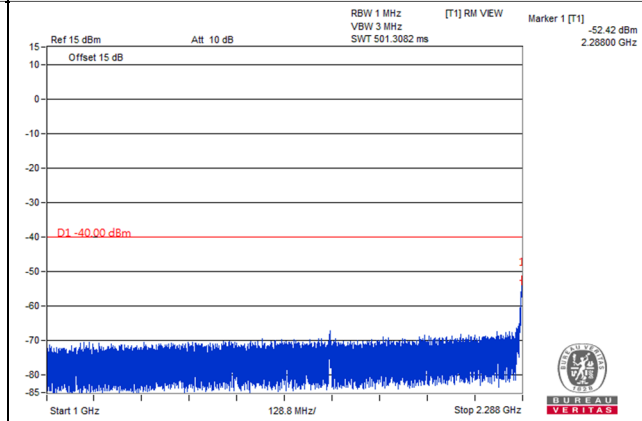

LTE Band 30

Channel Band width: 5MHz

Channel 27685 (2307.5MHz)

Frequency Range : 9kHz~1GHz

Frequency Range : 1GHz~2.288GHz

Frequency Range : 2.337GHz~24GHz

*The 9kHz signal over the limit is from Spectrum.