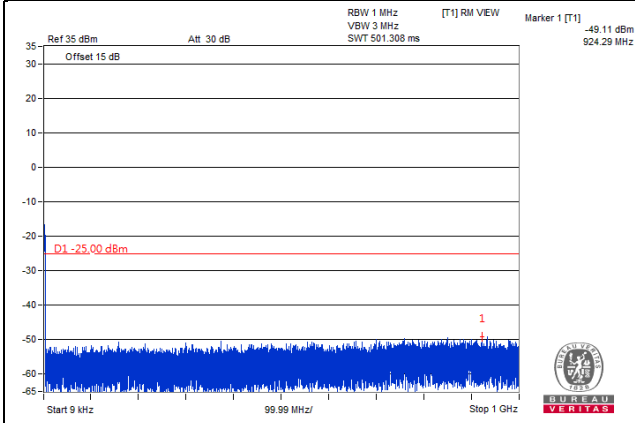

Channel Band width: 5MHz

Channel 38225(2617.5MHz)

Frequency Range : 9kHz~1GHz

Frequency Range : 1GHz~3GHz