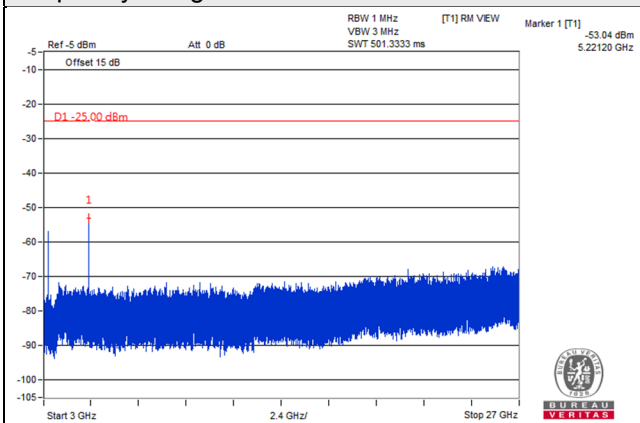

Frequency Range : 1GHz~3GHz

Frequency Range : 3GHz~27GHz

\*The 9kHz signal over the limit is from Spectrum.

Channel Band width: 10MHz

Channel 38200(2615.0MHz)

Frequency Range : 9kHz~1GHz

Frequency Range : 1GHz~3GHz

Frequency Range : 3GHz~27GHz

\*The 9kHz signal over the limit is from Spectrum.

Channel Band width: 15MHz

Channel 37825(2577.5MHz)

Frequency Range : 9kHz~1GHz

Frequency Range : 1GHz~3GHz

Frequency Range : 3GHz~27GHz