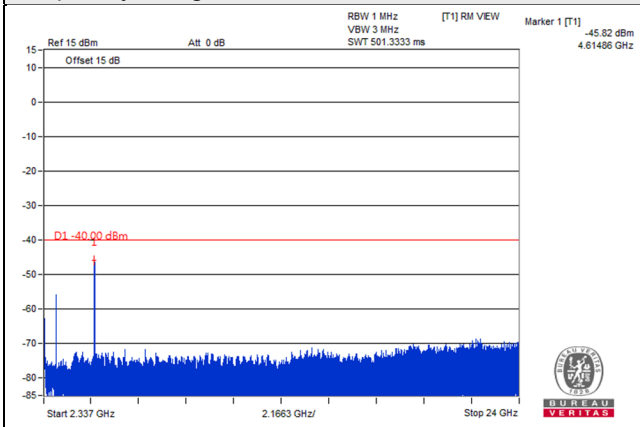

Frequency Range : 2.337GHz~24GHz