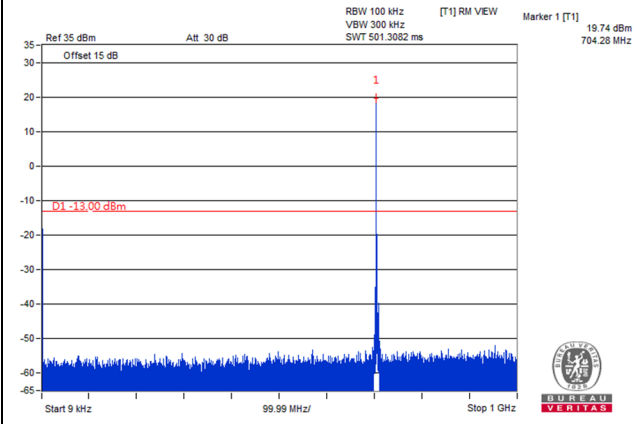

Channel Bandwidth: 10MHz

Channel 23230 (782.0MHz)

Frequency Range : 9kHz~1GHz

Frequency Range : 1GHz~1.559GHz

Frequency Range : 1.559GHz~1.61GHz

Frequency Range : 1.61GHz~8GHz

\*The 9kHz signal over the limit is from Spectrum.

LTE Band 17

Channel Bandwidth: 5MHz

Channel 23775 (706.5MHz)

Frequency Range : 9kHz~1GHz

Frequency Range : 1GHz~8GHz

Channel 23790 (710.0MHz)

Frequency Range : 9kHz~1GHz

Frequency Range : 1GHz~8GHz