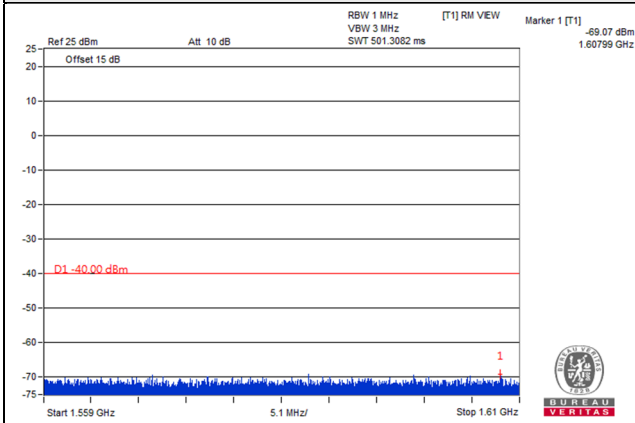

LTE Band 13

Channel Bandwidth: 5MHz

Channel 23205 (779.5MHz)

Frequency Range : 9kHz~1GHz

Frequency Range : 1GHz~1.559GHz

Frequency Range : 1.559GHz~1.61GHz

Frequency Range : 1.61GHz~8GHz

\*The 9kHz signal over the limit is from Spectrum.

Channel Bandwidth: 5MHz

Channel 23230 (782.0MHz)

Frequency Range : 9kHz~1GHz

Frequency Range : 1GHz~1.559GHz

Frequency Range : 1.559GHz~1.61GHz

Frequency Range : 1.61GHz~8GHz

\*The 9kHz signal over the limit is from Spectrum.