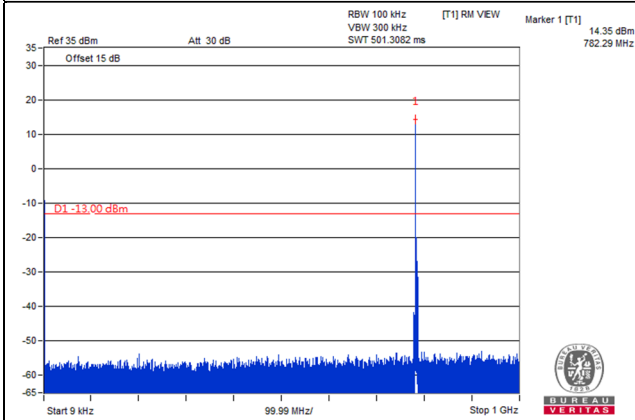

Channel Bandwidth: 5MHz

Channel 23255 (784.5MHz)

Frequency Range : 9kHz~1GHz

Frequency Range : 1GHz~1.559GHz