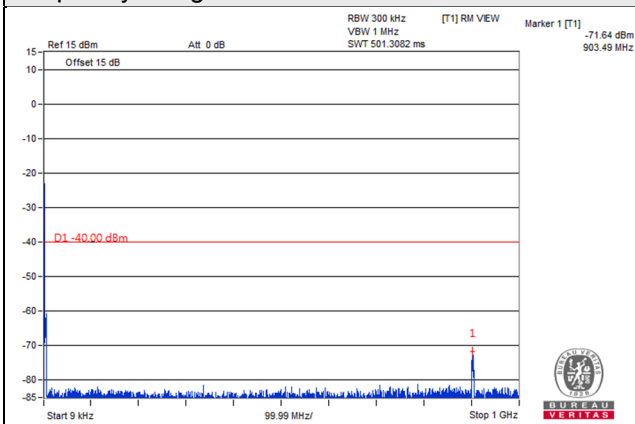

Frequency Range : 9kHz~1GHz

Frequency Range : 1GHz~2.288GHz

Frequency Range : 2.337GHz~24GHz

\*The 9kHz signal over the limit is from Spectrum.

Channel Band width: 5MHz

Channel 27710 (2310.0MHz)

Frequency Range : 9kHz~1GHz