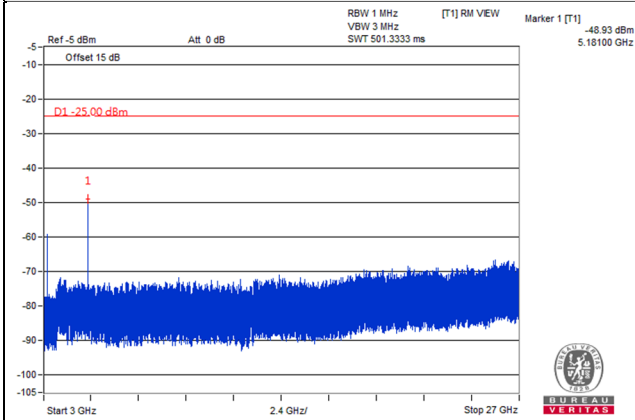

Frequency Range : 9kHz~1GHz

Frequency Range : 1GHz~3GHz

Frequency Range : 3GHz~27GHz

\*The 9kHz signal over the limit is from Spectrum.

Channel Band width: 10MHz

Channel 38000(2595.0MHz)

Frequency Range : 9kHz~1GHz

Frequency Range : 1GHz~3GHz

Frequency Range : 3GHz~27GHz

\*The 9kHz signal over the limit is from Spectrum.

Channel Band width: 10MHz

Channel 38200(2615.0MHz)

Frequency Range : 9kHz~1GHz

Frequency Range : 1GHz~3GHz