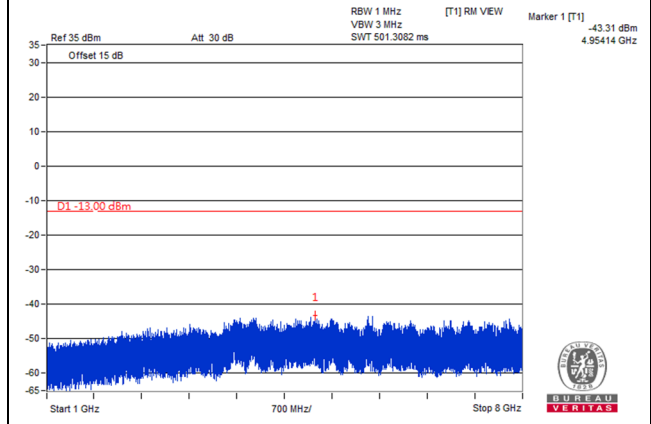

LTE Band 17

Channel Bandwidth: 5MHz

Channel 23775 (706.5MHz)

Frequency Range : 9kHz~1GHz

Frequency Range : 1GHz~8GHz

Channel 23790 (710.0MHz)

Frequency Range : 9kHz~1GHz

Frequency Range : 1GHz~8GHz