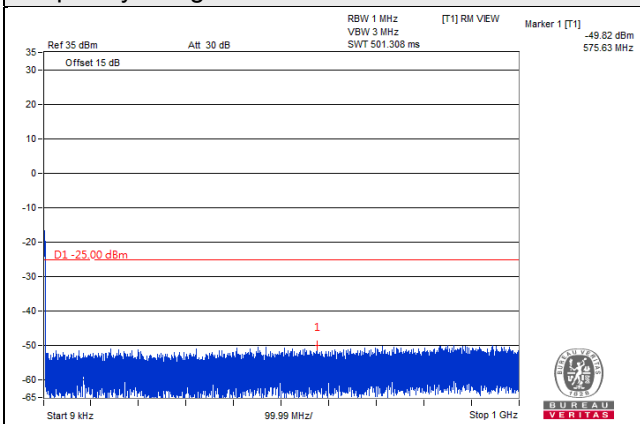

Frequency Range : 1GHz~3GHz

Frequency Range : 3GHz~27GHz

\*The 9kHz signal over the limit is from Spectrum.

Channel Band width: 10MHz

Channel 38200(2615.0MHz)

Frequency Range : 9kHz~1GHz

Frequency Range : 1GHz~3GHz

Frequency Range : 3GHz~27GHz

\*The 9kHz signal over the limit is from Spectrum.

Channel Band width: 15MHz

Channel 37825(2577.5MHz)

Frequency Range : 9kHz~1GHz

Frequency Range : 1GHz~3GHz

Frequency Range : 3GHz~27GHz