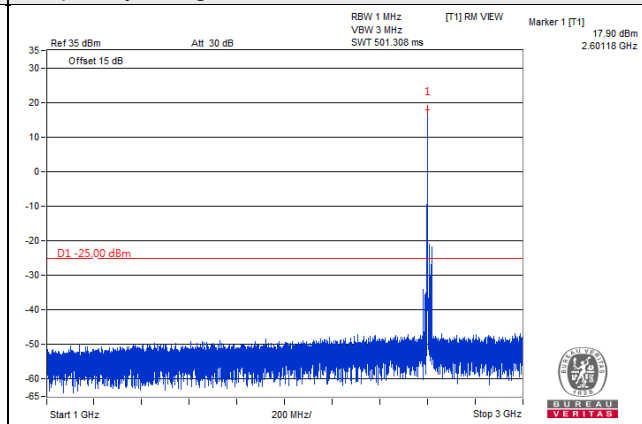

Channel 37850(2580.0MHz)

Frequency Range : 9kHz~1GHz

Frequency Range : 1GHz~3GHz

Frequency Range : 3GHz~27GHz

\*The 9kHz signal over the limit is from Spectrum.

Channel Band width: 20MHz

Channel 38000(2595.0MHz)

Frequency Range : 9kHz~1GHz

Frequency Range : 1GHz~3GHz

Frequency Range : 3GHz~27GHz

\*The 9kHz signal over the limit is from Spectrum.

Channel Band width: 20MHz

Channel 38150(2610.0MHz)

Frequency Range : 9kHz~1GHz

Frequency Range : 1GHz~3GHz

Frequency Range : 3GHz~27GHz

\*The 9kHz signal over the limit is from Spectrum.

LTE Band 41

Channel Bandwidth: 5MHz

Channel 39675 (2498.5MHz)

Frequency Range : 9kHz~1GHz

Frequency Range : 1GHz~3GHz