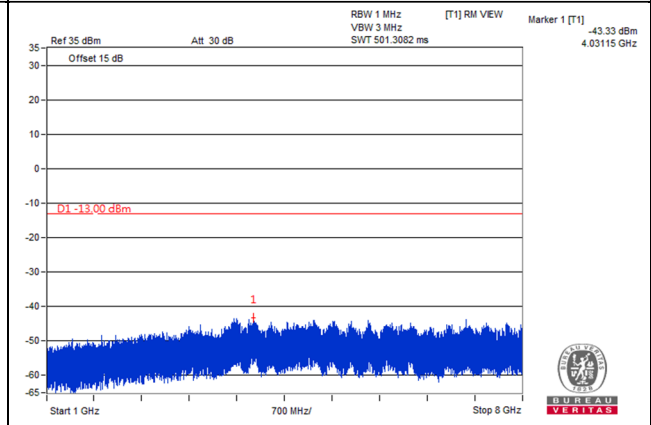

LTE Band 17

Channel Bandwidth: 5MHz

Channel 23775 (706.5MHz)

Frequency Range : 9kHz~1GHz

Frequency Range : 1GHz~8GHz

Channel 23790 (710.0MHz)

Frequency Range : 9kHz~1GHz

Frequency Range : 1GHz~8GHz

Channel 23825 (713.5MHz)

Frequency Range : 9kHz~1GHz

Frequency Range : 1GHz~8GHz

Channel Bandwidth: 10MHz

Channel 23780 (709.0MHz)

Frequency Range : 9kHz~1GHz

Frequency Range : 1GHz~8GHz

Channel 23790 (710.0MHz)

Frequency Range : 9kHz~1GHz

Frequency Range : 1GHz~8GHz

Channel 23800 (711.0MHz)

Frequency Range : 9kHz~1GHz

Frequency Range : 1GHz~8GHz

LTE Band 30

Channel Band width: 5MHz

Channel 27685 (2307.5MHz)