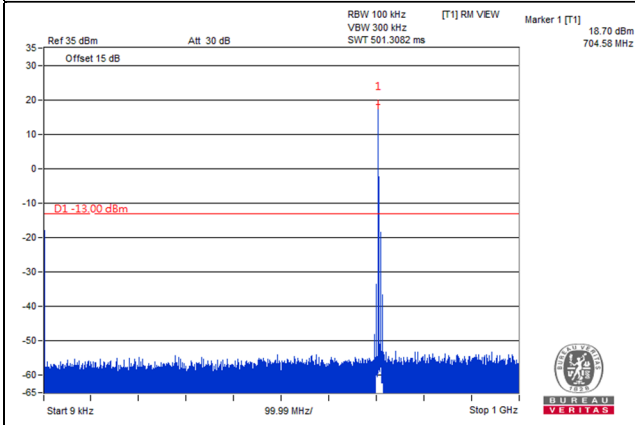

LTE Band 17

Channel Bandwidth: 5MHz

Channel 23775 (706.5MHz)

Frequency Range : 9kHz~1GHz

Frequency Range : 1GHz~8GHz

Channel 23790 (710.0MHz)

Frequency Range : 9kHz~1GHz

Frequency Range : 1GHz~8GHz

Channel 23825 (713.5MHz)

Frequency Range : 9kHz~1GHz

Frequency Range : 1GHz~8GHz

Channel Bandwidth: 10MHz

Channel 23780 (709.0MHz)

Frequency Range : 9kHz~1GHz

Frequency Range : 1GHz~8GHz

Channel 23790 (710.0MHz)

Frequency Range : 9kHz~1GHz

Frequency Range : 1GHz~8GHz

Channel 23800 (711.0MHz)

Frequency Range : 9kHz~1GHz

Frequency Range : 1GHz~8GHz

LTE Band 30

Channel Band width: 5MHz

Channel 27685 (2307.5MHz)