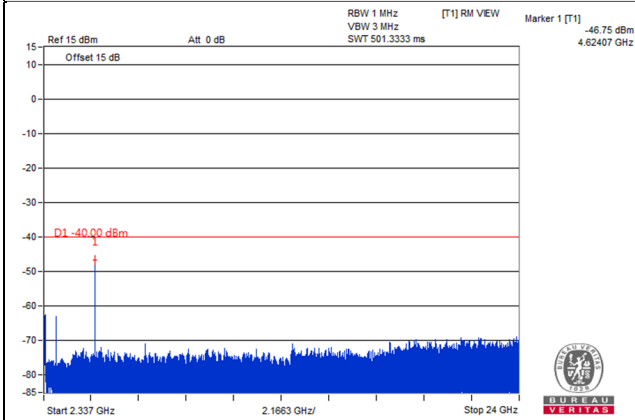

Frequency Range : 1GHz~2.288GHz

Frequency Range : 2.337GHz~24GHz

\*The 9kHz signal over the limit is from Spectrum.

Channel Band width: 5MHz

Channel 27735 (2312.5MHz)

Frequency Range : 9kHz~1GHz

Frequency Range : 1GHz~2.288GHz

Frequency Range : 2.337GHz~24GHz

\*The 9kHz signal over the limit is from Spectrum.

Channel Band width: 10MHz

Channel 27710 (2310.0MHz)

Frequency Range : 9kHz~1GHz

Frequency Range : 1GHz~2.288GHz

Frequency Range : 2.337GHz~24GHz

\*The 9kHz signal over the limit is from Spectrum.

LTE Band 38

Channel Band width: 5MHz

Channel 37775(2572.5MHz)

Frequency Range : 9kHz~1GHz

Frequency Range : 1GHz~3GHz

Frequency Range : 3GHz~27GHz

\*The 9kHz signal over the limit is from Spectrum.