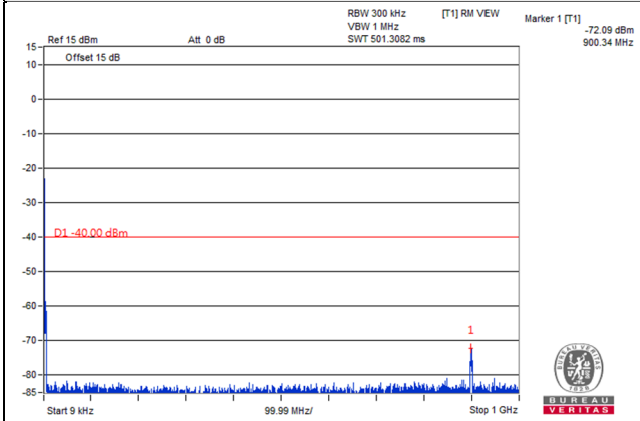

LTE Band 30

Channel Band width: 5MHz

Channel 27685 (2307.5MHz)

Frequency Range : 9kHz~1GHz

Frequency Range : 1GHz~2.288GHz