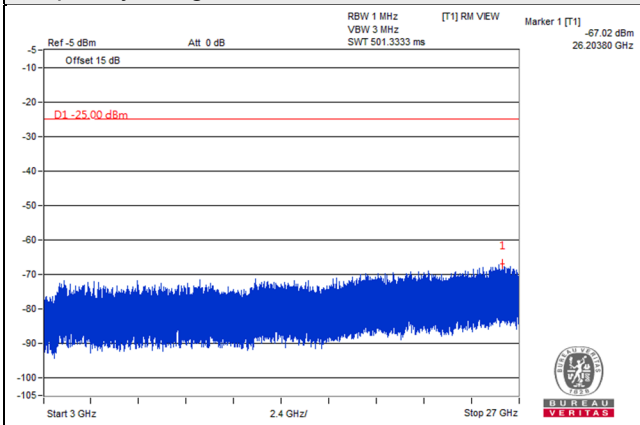

\*The 9kHz signal over the limit is from Spectrum.

LTE Band 38

Channel Band width: 5MHz

Channel 37775(2572.5MHz)

Frequency Range : 9kHz~1GHz

Frequency Range : 1GHz~3GHz

Frequency Range : 3GHz~27GHz

\*The 9kHz signal over the limit is from Spectrum.