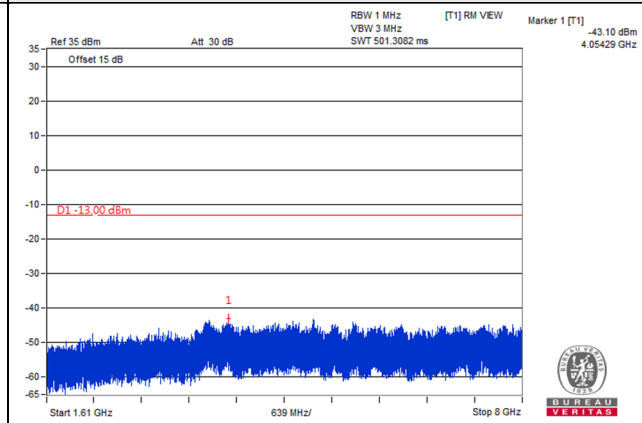

LTE Band 13

Channel Bandwidth: 5MHz

Channel 23205 (779.5MHz)

Frequency Range : 9kHz~1GHz

Frequency Range : 1GHz~1.559GHz

Frequency Range : 1.559GHz~1.61GHz

Frequency Range : 1.61GHz~8GHz

\*The 9kHz signal over the limit is from Spectrum.

Channel Bandwidth: 5MHz

Channel 23230 (782.0MHz)

Frequency Range : 9kHz~1GHz

Frequency Range : 1GHz~1.559GHz

Frequency Range : 1.559GHz~1.61GHz

Frequency Range : 1.61GHz~8GHz

\*The 9kHz signal over the limit is from Spectrum.