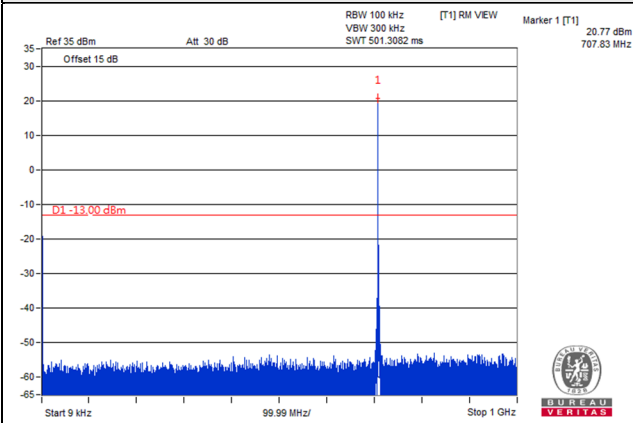

LTE Band 17

Channel Bandwidth: 5MHz

Channel 23775 (706.5MHz)

Frequency Range : 9kHz~1GHz

Frequency Range : 1GHz~8GHz

Channel 23790 (710.0MHz)

Frequency Range : 9kHz~1GHz

Frequency Range : 1GHz~8GHz