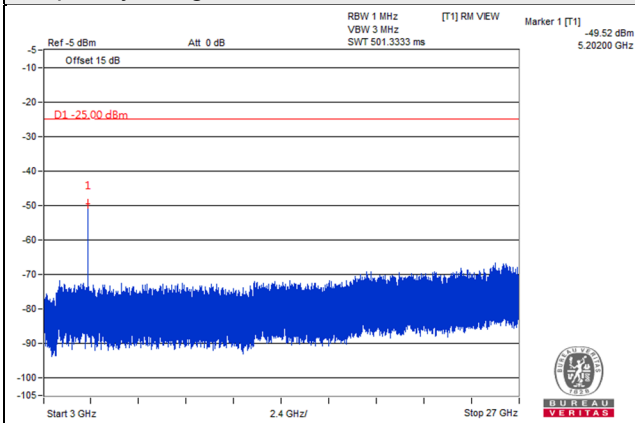

Channel 37850(2580.0MHz)

Frequency Range : 9kHz~1GHz

Frequency Range : 1GHz~3GHz

Frequency Range : 3GHz~27GHz

\*The 9kHz signal over the limit is from Spectrum.

Channel Band width: 20MHz

Channel 38000(2595.0MHz)

Frequency Range : 9kHz~1GHz

Frequency Range : 1GHz~3GHz

Frequency Range : 3GHz~27GHz

\*The 9kHz signal over the limit is from Spectrum.

Channel Band width: 20MHz

Channel 38150(2610.0MHz)

Frequency Range : 9kHz~1GHz

Frequency Range : 1GHz~3GHz

Frequency Range : 3GHz~27GHz

\*The 9kHz signal over the limit is from Spectrum.

LTE Band 41

Channel Bandwidth: 5MHz

Channel 39675 (2498.5MHz)

Frequency Range : 9kHz~1GHz

Frequency Range : 1GHz~3GHz