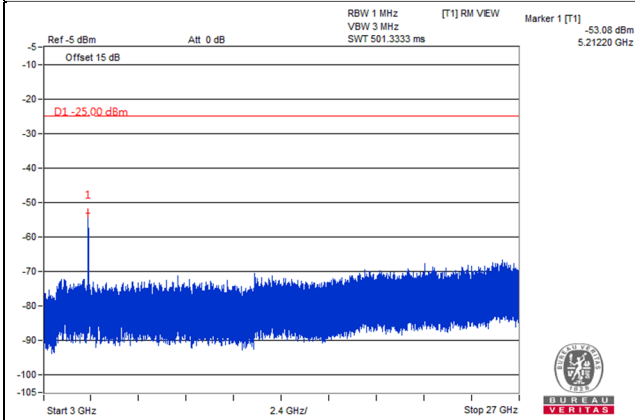

\*The 9kHz signal over the limit is from Spectrum.

Channel Band width: 15MHz

Channel 38000(2595.0MHz)

Frequency Range : 9kHz~1GHz

Frequency Range : 1GHz~3GHz

Frequency Range : 3GHz~27GHz

\*The 9kHz signal over the limit is from Spectrum.

Channel Band width: 15MHz

Channel 38175(2612.5MHz)

Frequency Range : 9kHz~1GHz

Frequency Range : 1GHz~3GHz

Frequency Range : 3GHz~27GHz

\*The 9kHz signal over the limit is from Spectrum.

Channel Band width: 20MHz

Channel 37850(2580.0MHz)

Frequency Range : 9kHz~1GHz

Frequency Range : 1GHz~3GHz

Frequency Range : 3GHz~27GHz

\*The 9kHz signal over the limit is from Spectrum.

Channel Band width: 20MHz

Channel 38000(2595.0MHz)