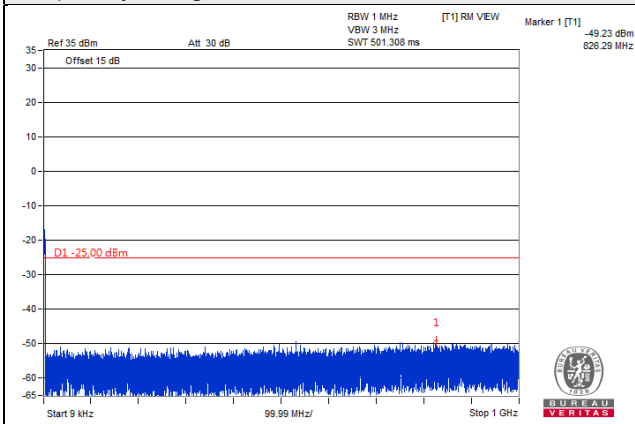

Frequency Range : 9kHz~1GHz

Frequency Range : 1GHz~3GHz

Frequency Range : 3GHz~27GHz

\*The 9kHz signal over the limit is from Spectrum.

Channel Band width: 20MHz

Channel 38150(2610.0MHz)

Frequency Range : 9kHz~1GHz

Frequency Range : 1GHz~3GHz

Frequency Range : 3GHz~27GHz

\*The 9kHz signal over the limit is from Spectrum.

LTE Band 41

Channel Bandwidth: 5MHz

Channel 39675 (2498.5MHz)

Frequency Range : 9kHz~1GHz

Frequency Range : 1GHz~3GHz