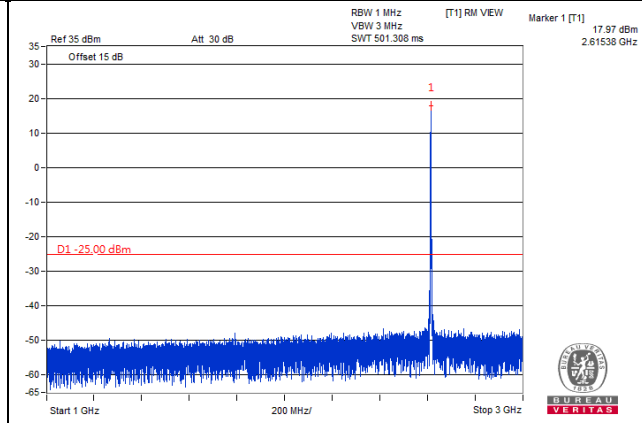

\*The 9kHz signal over the limit is from Spectrum.

LTE Band 38

Channel Band width: 5MHz

Channel 37775(2572.5MHz)

Frequency Range : 9kHz~1GHz

Frequency Range : 1GHz~3GHz

Frequency Range : 3GHz~27GHz

\*The 9kHz signal over the limit is from Spectrum.

Channel Band width: 5MHz

Channel 38000(2595.0MHz)

Frequency Range : 9kHz~1GHz

Frequency Range : 1GHz~3GHz

Frequency Range : 3GHz~27GHz

\*The 9kHz signal over the limit is from Spectrum.

Channel Band width: 5MHz

Channel 38225(2617.5MHz)

Frequency Range : 9kHz~1GHz

Frequency Range : 1GHz~3GHz

Frequency Range : 3GHz~27GHz

\*The 9kHz signal over the limit is from Spectrum.

Channel Band width: 10MHz

Channel 37800(2575.0MHz)