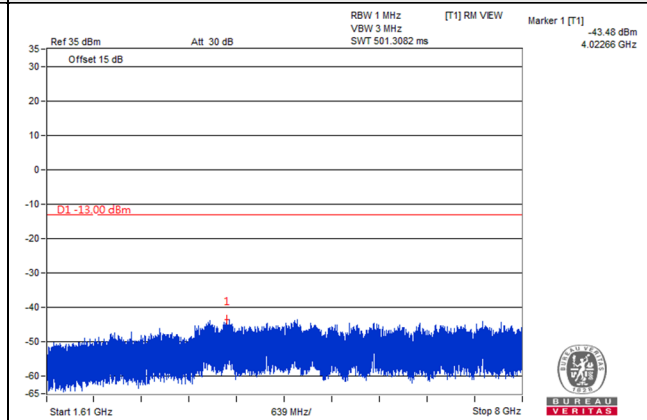

Channel Bandwidth: 10MHz

Channel 23230 (782.0MHz)

Frequency Range : 9kHz~1GHz

Frequency Range : 1GHz~1.559GHz

Frequency Range : 1.559GHz~1.61GHz

Frequency Range : 1.61GHz~8GHz

\*The 9kHz signal over the limit is from Spectrum.

LTE Band 17

Channel Bandwidth: 5MHz

Channel 23775 (706.5MHz)

Frequency Range : 9kHz~1GHz

Frequency Range : 1GHz~8GHz

Channel 23790 (710.0MHz)

Frequency Range : 9kHz~1GHz

Frequency Range : 1GHz~8GHz