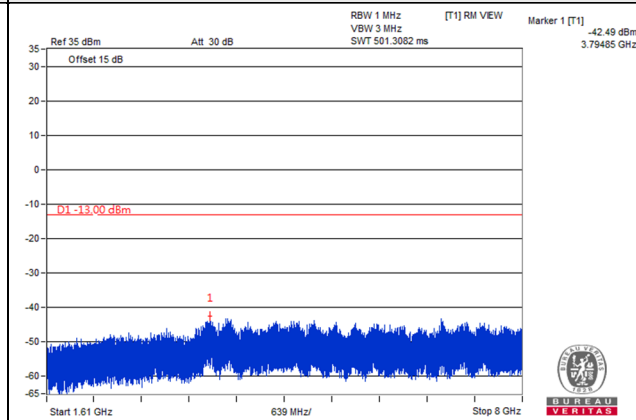

Channel Bandwidth: 5MHz

Channel 23255 (784.5MHz)

Frequency Range : 9kHz~1GHz

Frequency Range : 1GHz~1.559GHz

Frequency Range : 1.559GHz~1.61GHz

Frequency Range : 1.61GHz~8GHz

\*The 9kHz signal over the limit is from Spectrum.

Channel Bandwidth: 10MHz

Channel 23230 (782.0MHz)

Frequency Range : 9kHz~1GHz

Frequency Range : 1GHz~1.559GHz

Frequency Range : 1.559GHz~1.61GHz

Frequency Range : 1.61GHz~8GHz

\*The 9kHz signal over the limit is from Spectrum.

LTE Band 17

Channel Bandwidth: 5MHz

Channel 23775 (706.5MHz)

Frequency Range : 9kHz~1GHz

Frequency Range : 1GHz~8GHz

Channel 23790 (710.0MHz)

Frequency Range : 9kHz~1GHz

Frequency Range : 1GHz~8GHz