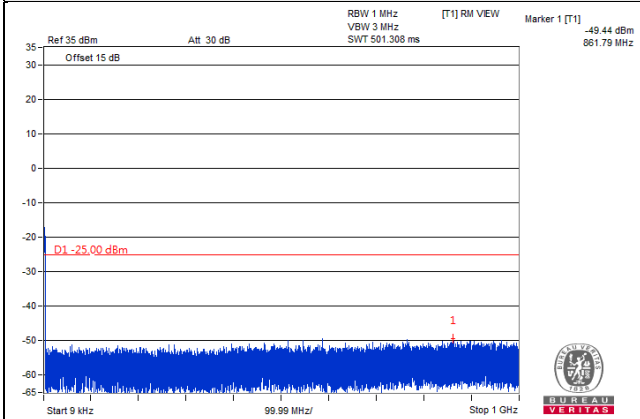

Frequency Range : 2.337GHz~24GHz

\*The 9kHz signal over the limit is from Spectrum.

Channel Band width: 10MHz

Channel 27710 (2310.0MHz)

Frequency Range : 9kHz~1GHz

Frequency Range : 1GHz~2.288GHz

Frequency Range : 2.337GHz~24GHz

\*The 9kHz signal over the limit is from Spectrum.

LTE Band 38

Channel Band width: 5MHz

Channel 37775(2572.5MHz)

Frequency Range : 9kHz~1GHz

Frequency Range : 1GHz~3GHz

Frequency Range : 3GHz~27GHz

\*The 9kHz signal over the limit is from Spectrum.