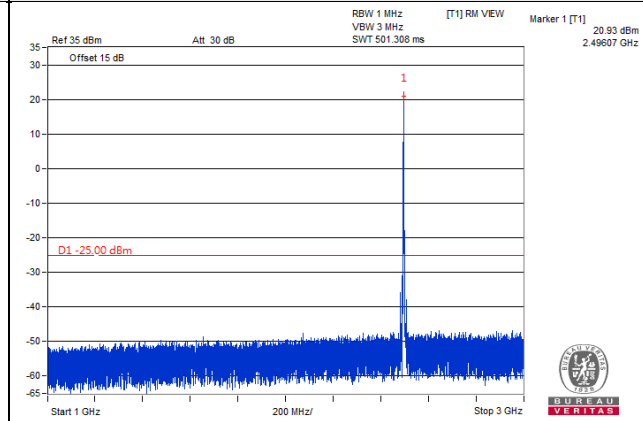

Frequency Range : 9kHz~1GHz

Frequency Range : 1GHz~3GHz

Frequency Range : 3GHz~27GHz

\*The 9kHz signal over the limit is from Spectrum.

Channel Band width: 20MHz

Channel 38150(2610.0MHz)

Frequency Range : 9kHz~1GHz

Frequency Range : 1GHz~3GHz

Frequency Range : 3GHz~27GHz

\*The 9kHz signal over the limit is from Spectrum.

LTE Band 41

Channel Bandwidth: 5MHz

Channel 39675 (2498.5MHz)

Frequency Range : 9kHz~1GHz

Frequency Range : 1GHz~3GHz

Frequency Range : 3GHz~27GHz

\*The 9kHz signal over the limit is from Spectrum.