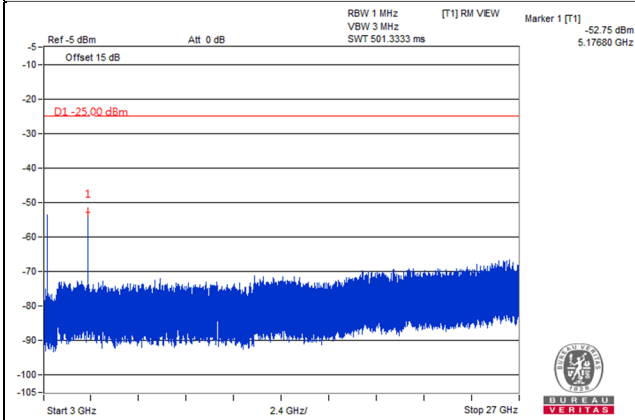

Frequency Range : 3GHz~27GHz

\*The 9kHz signal over the limit is from Spectrum.

Channel Band width: 15MHz

Channel 37825(2577.5MHz)

Frequency Range : 9kHz~1GHz

Frequency Range : 1GHz~3GHz

Frequency Range : 3GHz~27GHz

\*The 9kHz signal over the limit is from Spectrum.

Channel Band width: 15MHz

Channel 38000(2595.0MHz)

Frequency Range : 9kHz~1GHz

Frequency Range : 1GHz~3GHz

Frequency Range : 3GHz~27GHz

\*The 9kHz signal over the limit is from Spectrum.

Channel Band width: 15MHz

Channel 38175(2612.5MHz)

Frequency Range : 9kHz~1GHz

Frequency Range : 1GHz~3GHz

Frequency Range : 3GHz~27GHz

\*The 9kHz signal over the limit is from Spectrum.

Channel Band width: 20MHz