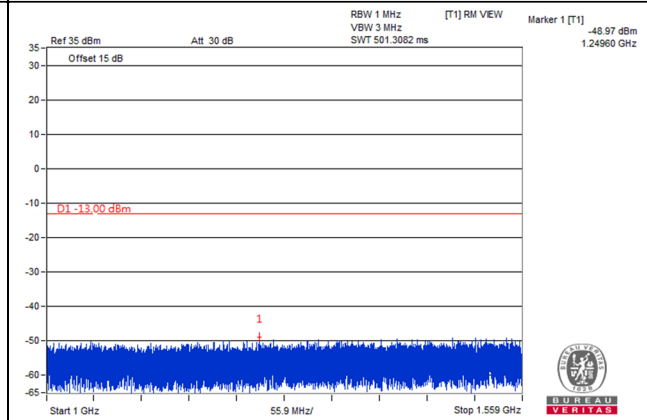

Channel Bandwidth: 10MHz

Channel 23230 (782.0MHz)

Frequency Range : 9kHz~1GHz

Frequency Range : 1GHz~1.559GHz

Frequency Range : 1.559GHz~1.61GHz

Frequency Range : 1.61GHz~8GHz

*The 9kHz signal over the limit is from Spectrum.