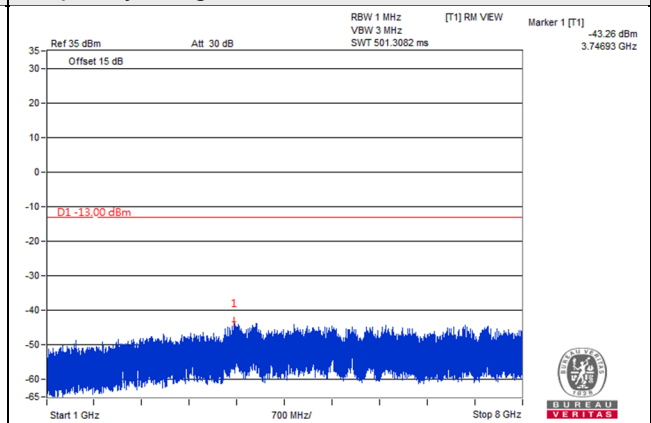

Frequency Range : 1GHz~8GHz