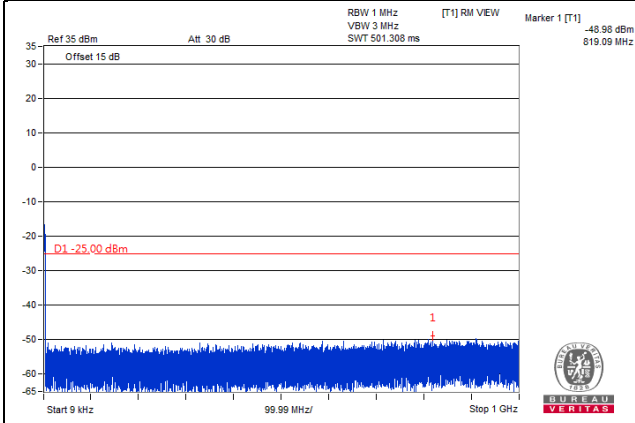

Frequency Range : 9kHz~1GHz

Frequency Range : 1GHz~3GHz

Frequency Range : 3GHz~27GHz

\*The 9kHz signal over the limit is from Spectrum.

Channel Band width: 10MHz

Channel 38000(2595.0MHz)

Frequency Range : 9kHz~1GHz

Frequency Range : 1GHz~3GHz

Frequency Range : 3GHz~27GHz

\*The 9kHz signal over the limit is from Spectrum.

Channel Band width: 10MHz

Channel 38200(2615.0MHz)

Frequency Range : 9kHz~1GHz

Frequency Range : 1GHz~3GHz