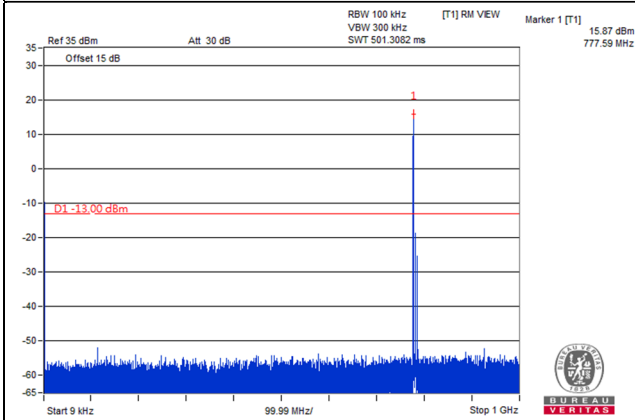

Channel Bandwidth: 10MHz

Channel 23230 (782.0MHz)

Frequency Range : 9kHz~1GHz

Frequency Range : 1GHz~1.559GHz