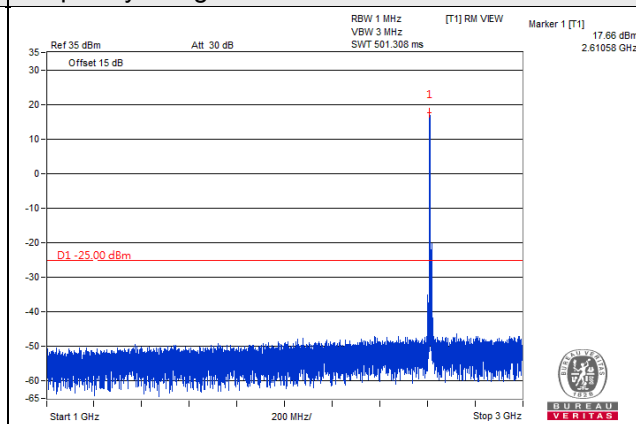

Frequency Range : 9kHz~1GHz

Frequency Range : 1GHz~3GHz

Frequency Range : 3GHz~27GHz

\*The 9kHz signal over the limit is from Spectrum.

Channel Band width: 10MHz

Channel 38000(2595.0MHz)

Frequency Range : 9kHz~1GHz

Frequency Range : 1GHz~3GHz

Frequency Range : 3GHz~27GHz

\*The 9kHz signal over the limit is from Spectrum.

Channel Band width: 10MHz

Channel 38200(2615.0MHz)

Frequency Range : 9kHz~1GHz

Frequency Range : 1GHz~3GHz

Frequency Range : 3GHz~27GHz

\*The 9kHz signal over the limit is from Spectrum.

Channel Band width: 15MHz

Channel 37825(2577.5MHz)

Frequency Range : 9kHz~1GHz

Frequency Range : 1GHz~3GHz

Frequency Range : 3GHz~27GHz

\*The 9kHz signal over the limit is from Spectrum.

Channel Band width: 15MHz

Channel 38000(2595.0MHz)

Frequency Range : 9kHz~1GHz

Frequency Range : 1GHz~3GHz

Frequency Range : 3GHz~27GHz

\*The 9kHz signal over the limit is from Spectrum.