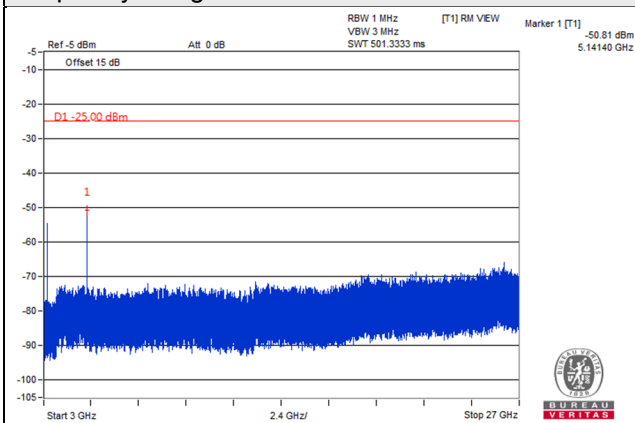

Frequency Range : 3GHz~27GHz