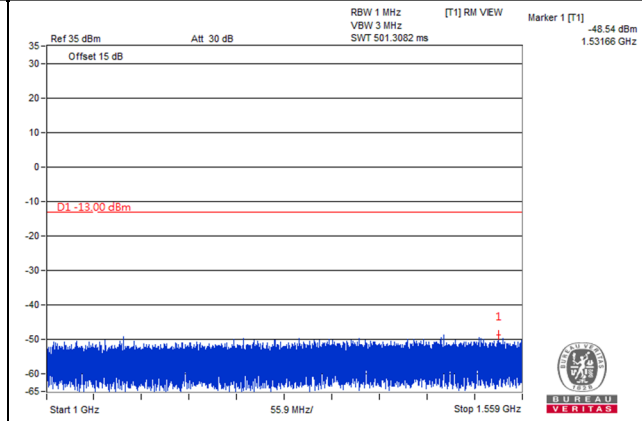

LTE Band 13

Channel Bandwidth: 5MHz

Channel 23205 (779.5MHz)

Frequency Range : 9kHz~1GHz

Frequency Range : 1GHz~1.559GHz

Frequency Range : 1.559GHz~1.61GHz

Frequency Range : 1.61GHz~8GHz

\*The 9kHz signal over the limit is from Spectrum.

Channel Bandwidth: 5MHz

Channel 23230 (782.0MHz)

Frequency Range : 9kHz~1GHz

Frequency Range : 1GHz~1.559GHz

Frequency Range : 1.559GHz~1.61GHz

Frequency Range : 1.61GHz~8GHz

\*The 9kHz signal over the limit is from Spectrum.