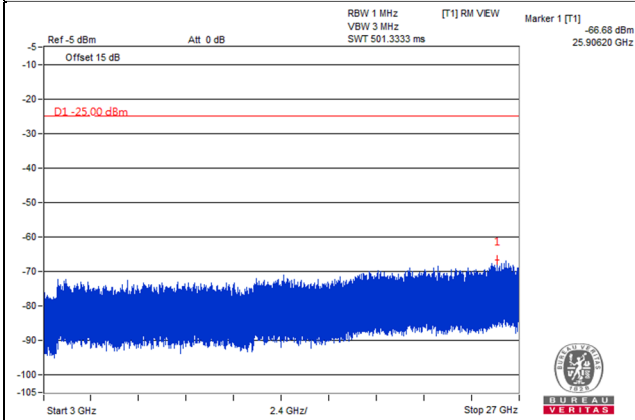

Channel Band width: 15MHz

Channel 38175(2612.5MHz)

Frequency Range : 9kHz~1GHz

Frequency Range : 1GHz~3GHz

Frequency Range : 3GHz~27GHz

\*The 9kHz signal over the limit is from Spectrum.

Channel Band width: 20MHz

Channel 37850(2580.0MHz)

Frequency Range : 9kHz~1GHz

Frequency Range : 1GHz~3GHz

Frequency Range : 3GHz~27GHz

\*The 9kHz signal over the limit is from Spectrum.

Channel Band width: 20MHz

Channel 38000(2595.0MHz)

Frequency Range : 9kHz~1GHz

Frequency Range : 1GHz~3GHz

Frequency Range : 3GHz~27GHz

\*The 9kHz signal over the limit is from Spectrum.

Channel Band width: 20MHz

Channel 38150(2610.0MHz)

Frequency Range : 9kHz~1GHz