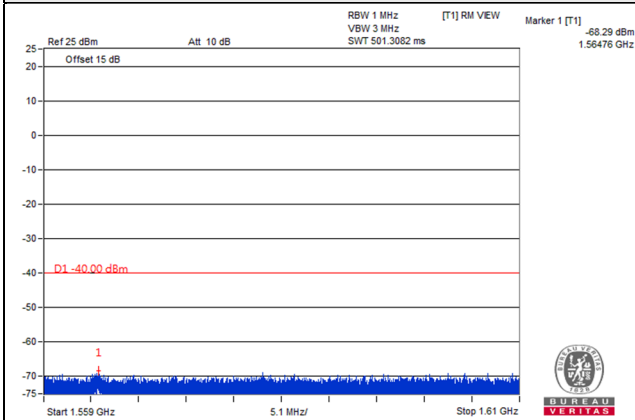

Channel Bandwidth: 5MHz

Channel 23255 (784.5MHz)

Frequency Range : 9kHz~1GHz

Frequency Range : 1GHz~1.559GHz

Frequency Range : 1.559GHz~1.61GHz

Frequency Range : 1.61GHz~8GHz

\*The 9kHz signal over the limit is from Spectrum.

LTE Band 17

Channel Bandwidth: 5MHz

Channel 23775 (706.5MHz)

Frequency Range : 9kHz~1GHz

Frequency Range : 1GHz~8GHz

Channel 23790 (710.0MHz)

Frequency Range : 9kHz~1GHz

Frequency Range : 1GHz~8GHz