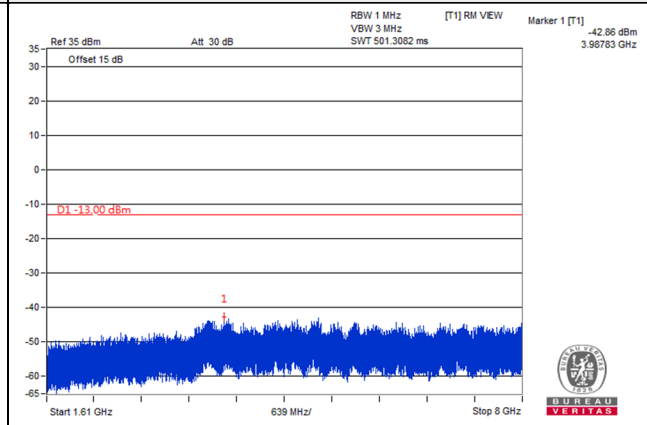

LTE Band 13

Channel Bandwidth: 5MHz

Channel 23205 (779.5MHz)

Frequency Range : 9kHz~1GHz

Frequency Range : 1GHz~1.559GHz

Frequency Range : 1.559GHz~1.61GHz

Frequency Range : 1.61GHz~8GHz

\*The 9kHz signal over the limit is from Spectrum.

Channel Bandwidth: 5MHz

Channel 23230 (782.0MHz)

Frequency Range : 9kHz~1GHz

Frequency Range : 1GHz~1.559GHz

Frequency Range : 1.559GHz~1.61GHz

Frequency Range : 1.61GHz~8GHz

\*The 9kHz signal over the limit is from Spectrum.