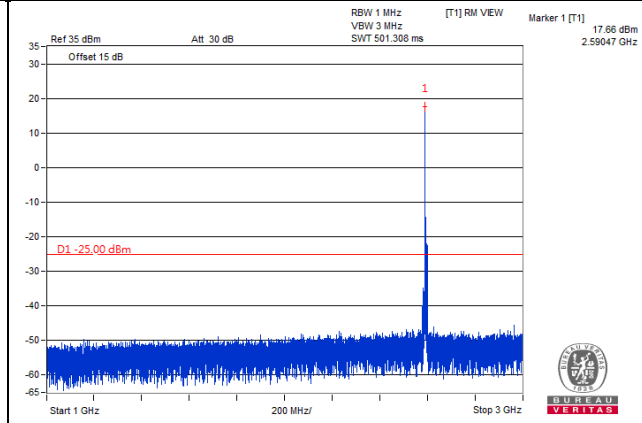

Channel 38225(2617.5MHz)

Frequency Range : 9kHz~1GHz

Frequency Range : 1GHz~3GHz

Frequency Range : 3GHz~27GHz

\*The 9kHz signal over the limit is from Spectrum.

Channel Band width: 10MHz

Channel 37800(2575.0MHz)

Frequency Range : 9kHz~1GHz

Frequency Range : 1GHz~3GHz

Frequency Range : 3GHz~27GHz

\*The 9kHz signal over the limit is from Spectrum.

Channel Band width: 10MHz

Channel 38000(2595.0MHz)

Frequency Range : 9kHz~1GHz

Frequency Range : 1GHz~3GHz

Frequency Range : 3GHz~27GHz

\*The 9kHz signal over the limit is from Spectrum.

Channel Band width: 10MHz

Channel 38200(2615.0MHz)

Frequency Range : 9kHz~1GHz

Frequency Range : 1GHz~3GHz