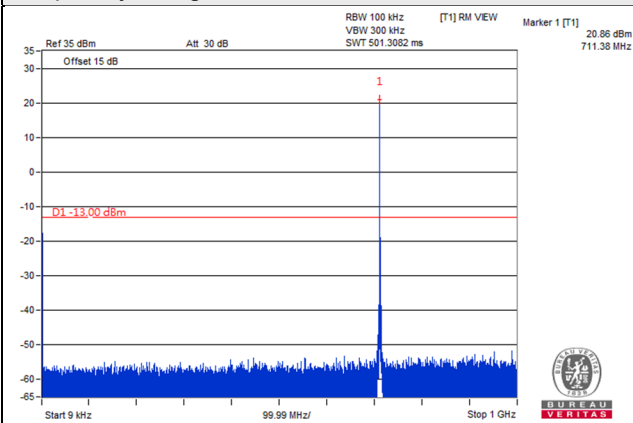

Channel 23825 (713.5MHz)

Frequency Range : 9kHz~1GHz