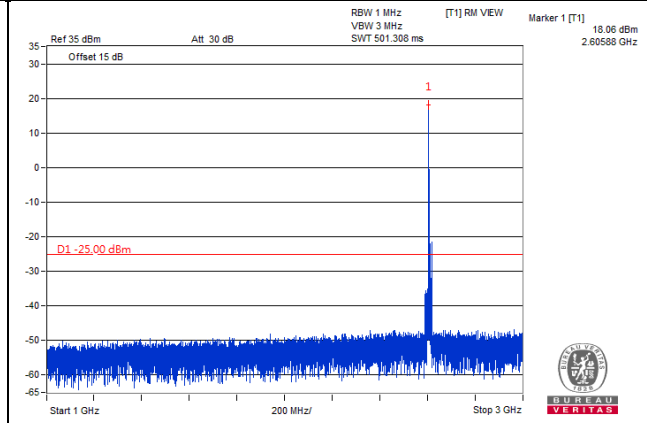

Frequency Range : 3GHz~27GHz

\*The 9kHz signal over the limit is from Spectrum.

Channel Band width: 15MHz

Channel 37825(2577.5MHz)

Frequency Range : 9kHz~1GHz

Frequency Range : 1GHz~3GHz

Frequency Range : 3GHz~27GHz

\*The 9kHz signal over the limit is from Spectrum.

Channel Band width: 15MHz

Channel 38000(2595.0MHz)

Frequency Range : 9kHz~1GHz

Frequency Range : 1GHz~3GHz

Frequency Range : 3GHz~27GHz

\*The 9kHz signal over the limit is from Spectrum.

Channel Band width: 15MHz

Channel 38175(2612.5MHz)

Frequency Range : 9kHz~1GHz

Frequency Range : 1GHz~3GHz

Frequency Range : 3GHz~27GHz

\*The 9kHz signal over the limit is from Spectrum.

Channel Band width: 20MHz