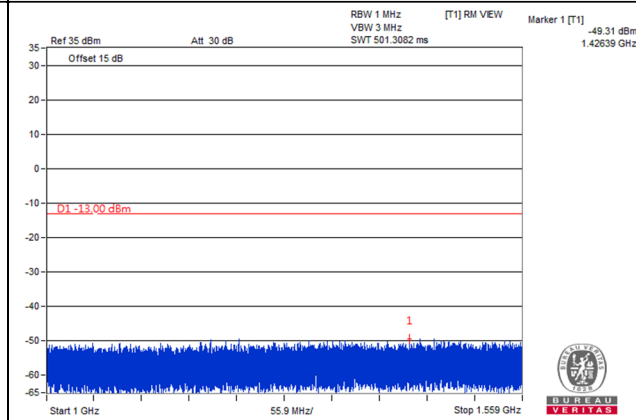

LTE Band 13

Channel Bandwidth: 5MHz

Channel 23205 (779.5MHz)

Frequency Range : 9kHz~1GHz

Frequency Range : 1GHz~1.559GHz

Frequency Range : 1.559GHz~1.61GHz

Frequency Range : 1.61GHz~8GHz

\*The 9kHz signal over the limit is from Spectrum.

Channel Bandwidth: 5MHz

Channel 23230 (782.0MHz)

Frequency Range : 9kHz~1GHz

Frequency Range : 1GHz~1.559GHz

Frequency Range : 1.559GHz~1.61GHz

Frequency Range : 1.61GHz~8GHz

\*The 9kHz signal over the limit is from Spectrum.

Channel Bandwidth: 5MHz

Channel 23255 (784.5MHz)

Frequency Range : 9kHz~1GHz

Frequency Range : 1GHz~1.559GHz

Frequency Range : 1.559GHz~1.61GHz

Frequency Range : 1.61GHz~8GHz

\*The 9kHz signal over the limit is from Spectrum.