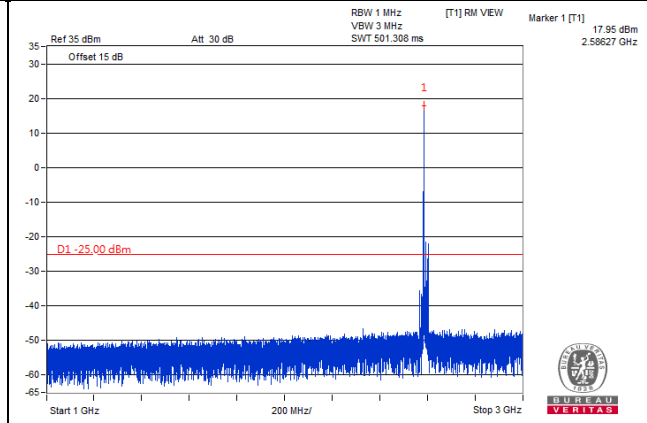

Channel Band width: 15MHz

Channel 38175(2612.5MHz)

Frequency Range : 9kHz~1GHz

Frequency Range : 1GHz~3GHz

Frequency Range : 3GHz~27GHz

\*The 9kHz signal over the limit is from Spectrum.

Channel Band width: 20MHz

Channel 37850(2580.0MHz)

Frequency Range : 9kHz~1GHz

Frequency Range : 1GHz~3GHz

Frequency Range : 3GHz~27GHz

\*The 9kHz signal over the limit is from Spectrum.

Channel Band width: 20MHz

Channel 38000(2595.0MHz)

Frequency Range : 9kHz~1GHz

Frequency Range : 1GHz~3GHz

Frequency Range : 3GHz~27GHz

\*The 9kHz signal over the limit is from Spectrum.

Channel Band width: 20MHz

Channel 38150(2610.0MHz)

Frequency Range : 9kHz~1GHz