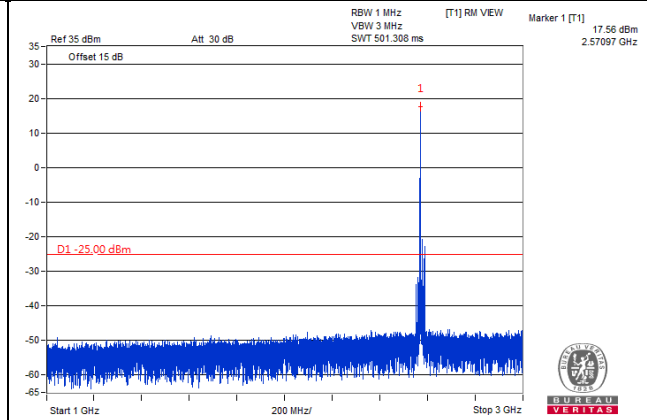

\*The 9kHz signal over the limit is from Spectrum.

Channel Band width: 15MHz

Channel 38000(2595.0MHz)

Frequency Range : 9kHz~1GHz

Frequency Range : 1GHz~3GHz

Frequency Range : 3GHz~27GHz

\*The 9kHz signal over the limit is from Spectrum.

Channel Band width: 15MHz

Channel 38175(2612.5MHz)

Frequency Range : 9kHz~1GHz

Frequency Range : 1GHz~3GHz

Frequency Range : 3GHz~27GHz

\*The 9kHz signal over the limit is from Spectrum.

Channel Band width: 20MHz

Channel 37850(2580.0MHz)

Frequency Range : 9kHz~1GHz

Frequency Range : 1GHz~3GHz

Frequency Range : 3GHz~27GHz

\*The 9kHz signal over the limit is from Spectrum.

Channel Band width: 20MHz

Channel 38000(2595.0MHz)