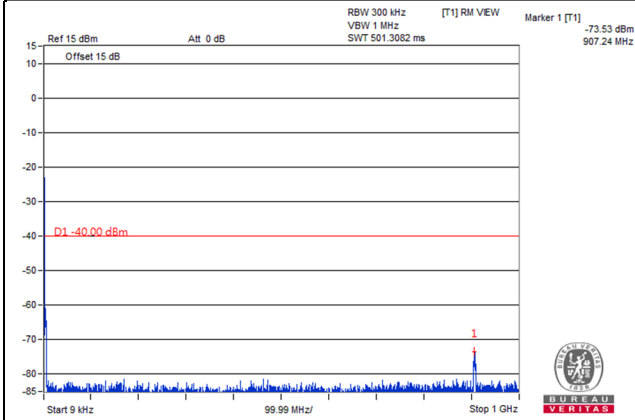

Frequency Range : 1GHz~2.288GHz

Frequency Range : 2.337GHz~24GHz

\*The 9kHz signal over the limit is from Spectrum.

Channel Band width: 5MHz

Channel 27735 (2312.5MHz)

Frequency Range : 9kHz~1GHz

Frequency Range : 1GHz~2.288GHz

Frequency Range : 2.337GHz~24GHz

\*The 9kHz signal over the limit is from Spectrum.

Channel Band width: 10MHz

Channel 27710 (2310.0MHz)

Frequency Range : 9kHz~1GHz

Frequency Range : 1GHz~2.288GHz

Frequency Range : 2.337GHz~24GHz

\*The 9kHz signal over the limit is from Spectrum.

LTE Band 38

Channel Band width: 5MHz

Channel 37775(2572.5MHz)

Frequency Range : 9kHz~1GHz

Frequency Range : 1GHz~3GHz

Frequency Range : 3GHz~27GHz

\*The 9kHz signal over the limit is from Spectrum.