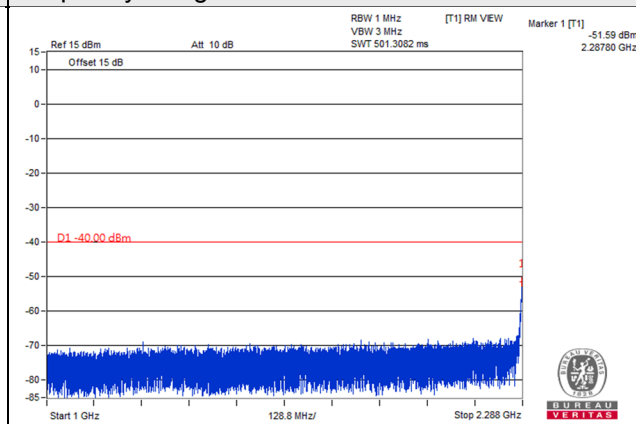

Frequency Range : 2.337GHz~24GHz

\*The 9kHz signal over the limit is from Spectrum.

Channel Band width: 10MHz

Channel 27710 (2310.0MHz)

Frequency Range : 9kHz~1GHz

Frequency Range : 1GHz~2.288GHz

Frequency Range : 2.337GHz~24GHz

\*The 9kHz signal over the limit is from Spectrum.

LTE Band 38

Channel Band width: 5MHz

Channel 37775(2572.5MHz)

Frequency Range : 9kHz~1GHz

Frequency Range : 1GHz~3GHz

Frequency Range : 3GHz~27GHz

\*The 9kHz signal over the limit is from Spectrum.