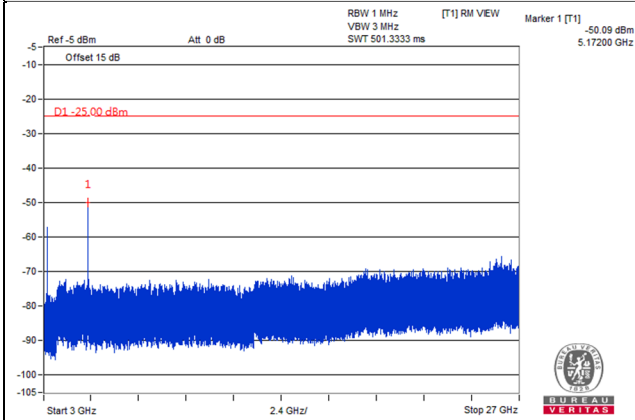

Channel Band width: 15MHz

Channel 38175(2612.5MHz)

Frequency Range : 9kHz~1GHz

Frequency Range : 1GHz~3GHz

Frequency Range : 3GHz~27GHz

\*The 9kHz signal over the limit is from Spectrum.

Channel Band width: 20MHz

Channel 37850(2580.0MHz)

Frequency Range : 9kHz~1GHz

Frequency Range : 1GHz~3GHz

Frequency Range : 3GHz~27GHz

\*The 9kHz signal over the limit is from Spectrum.

Channel Band width: 20MHz

Channel 38000(2595.0MHz)

Frequency Range : 9kHz~1GHz

Frequency Range : 1GHz~3GHz

Frequency Range : 3GHz~27GHz

\*The 9kHz signal over the limit is from Spectrum.

Channel Band width: 20MHz

Channel 38150(2610.0MHz)

Frequency Range : 9kHz~1GHz