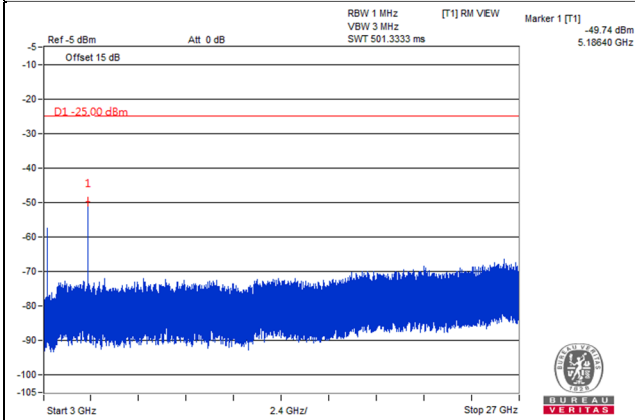

\*The 9kHz signal over the limit is from Spectrum.

LTE Band 38

Channel Band width: 5MHz

Channel 37775(2572.5MHz)

Frequency Range : 9kHz~1GHz

Frequency Range : 1GHz~3GHz

Frequency Range : 3GHz~27GHz

\*The 9kHz signal over the limit is from Spectrum.

Channel Band width: 5MHz

Channel 38000(2595.0MHz)

Frequency Range : 9kHz~1GHz

Frequency Range : 1GHz~3GHz

Frequency Range : 3GHz~27GHz

\*The 9kHz signal over the limit is from Spectrum.

Channel Band width: 5MHz