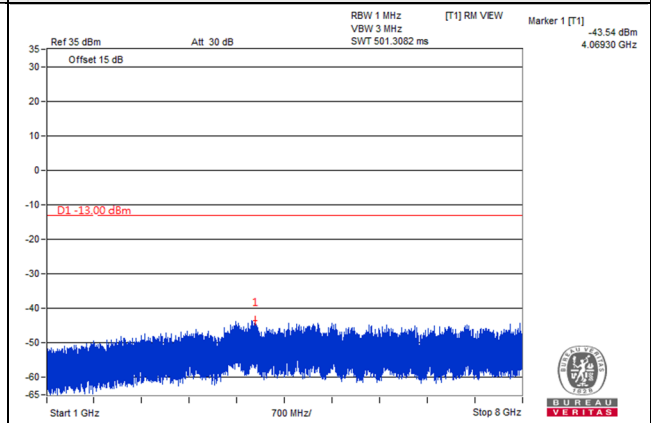

LTE Band 17

Channel Bandwidth: 5MHz

Channel 23775 (706.5MHz)

Frequency Range : 9kHz~1GHz

Frequency Range : 1GHz~8GHz

Channel 23790 (710.0MHz)

Frequency Range : 9kHz~1GHz

Frequency Range : 1GHz~8GHz