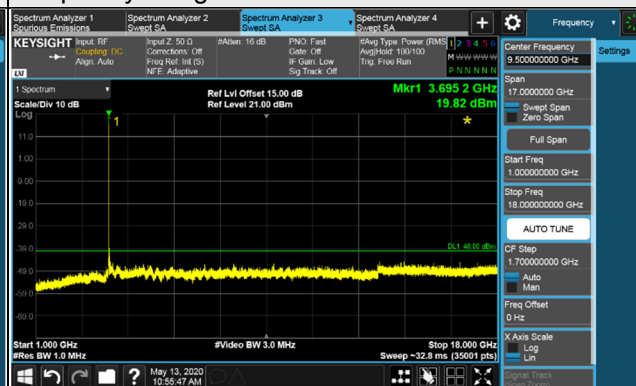

Frequency Range : 1GHz~18GHz