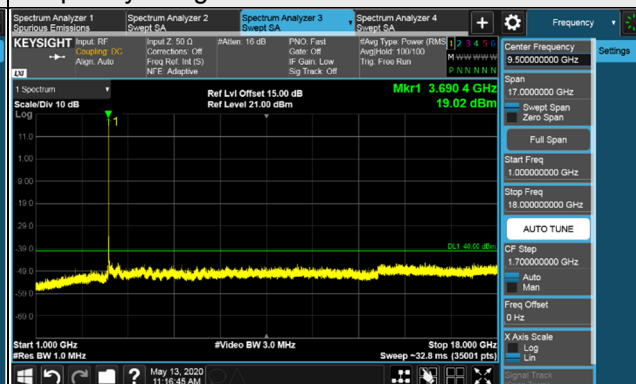

Frequency Range : 1GHz~18GHz

Frequency Range : 18GHz~40GHz

\*The 9kHz signal over the limit is from Spectrum.

Channel Bandwidth 10MHz

Channel 56690 (3695.0MHz)

Frequency Range : 9kHz~1GHz

Frequency Range : 1GHz~18GHz