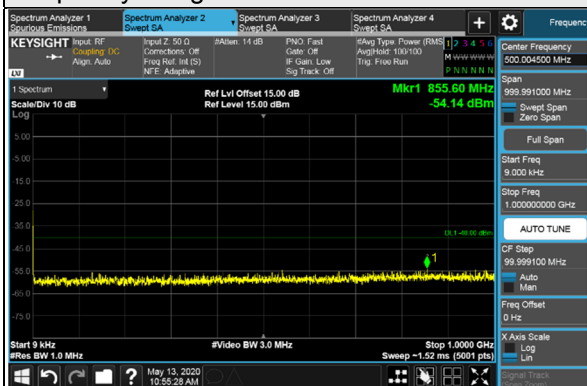

Channel Bandwidth 10MHz

Channel 55290 (3555.0MHz)

Frequency Range : 9kHz~1GHz