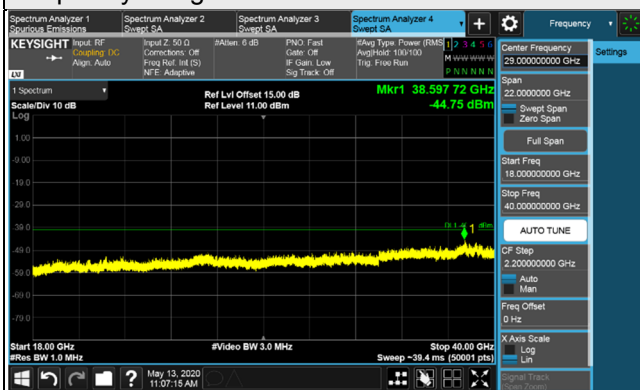

Frequency Range : 18GHz~40GHz