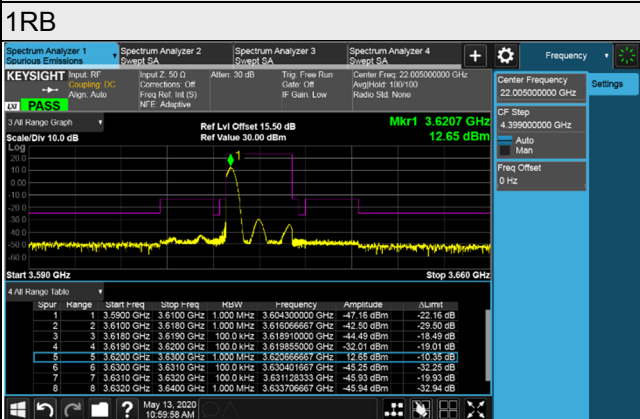

Channel Bandwidth 10MHz  
Channel 55290 (3555.0MHz)

Channel 55990 (3625.0MHz)

Channel Bandwidth 10MHz  
Channel 56690 (3695.0MHz)

1RB

1RB 49

Full RB

Channel Bandwidth 10MHz

Channel 55290 (3555.0MHz)

Frequency Range : 9kHz~1GHz

Frequency Range : 1GHz~18GHz

Frequency Range : 18GHz~40GHz

\*The 9kHz signal over the limit is from Spectrum.

Channel Bandwidth 10MHz

Channel 55990 (3625.00MHz)

Frequency Range : 9kHz~1GHz