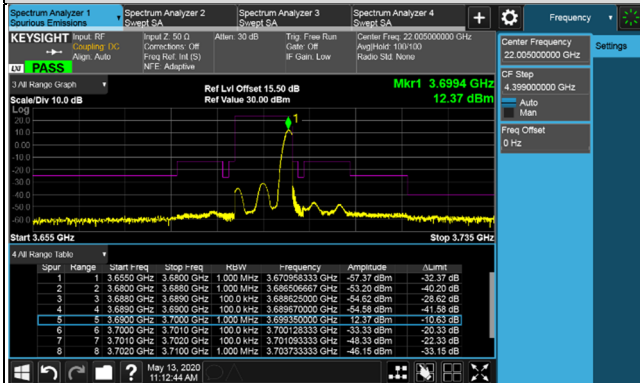

Channel Bandwidth 10MHz  
Channel 55290 (3555.0MHz)

Channel 55990 (3625.0MHz)

Channel Bandwidth 10MHz  
Channel 56690 (3695.0MHz)

1RB

1RB 49

Full RB

Channel Bandwidth 10MHz

Channel 55290 (3555.0MHz)

Frequency Range : 9kHz~1GHz

Frequency Range : 1GHz~18GHz

Frequency Range : 18GHz~40GHz

\*The 9kHz signal over the limit is from Spectrum.

Channel Bandwidth 10MHz

Channel 55990 (3625.00MHz)

Frequency Range : 9kHz~1GHz