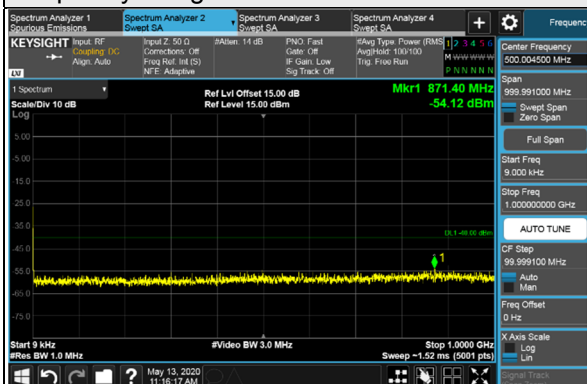

Frequency Range : 1GHz~18GHz

Frequency Range : 18GHz~40GHz

\*The 9kHz signal over the limit is from Spectrum.

Channel Bandwidth 10MHz

Channel 56690 (3695.0MHz)

Frequency Range : 9kHz~1GHz

Frequency Range : 1GHz~18GHz