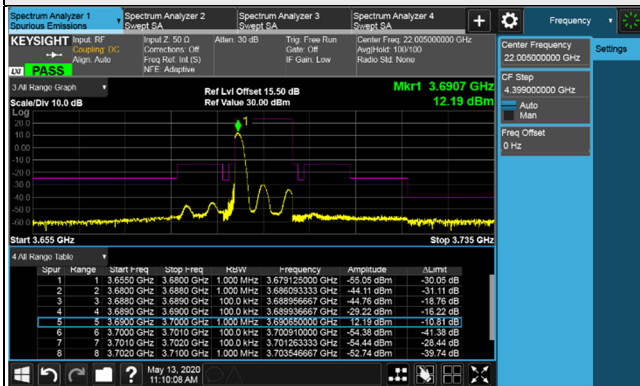

Channel Bandwidth 10MHz  
Channel 55290 (3555.0MHz)

Channel 55990 (3625.0MHz)

Channel Bandwidth 10MHz  
Channel 56690 (3695.0MHz)

1RB

1RB 49

Full RB

Channel Bandwidth 10MHz

Channel 55290 (3555.0MHz)

Frequency Range : 9kHz~1GHz

Frequency Range : 1GHz~18GHz

Frequency Range : 18GHz~40GHz

\*The 9kHz signal over the limit is from Spectrum.

Channel Bandwidth 10MHz

Channel 55990 (3625.00MHz)

Frequency Range : 9kHz~1GHz