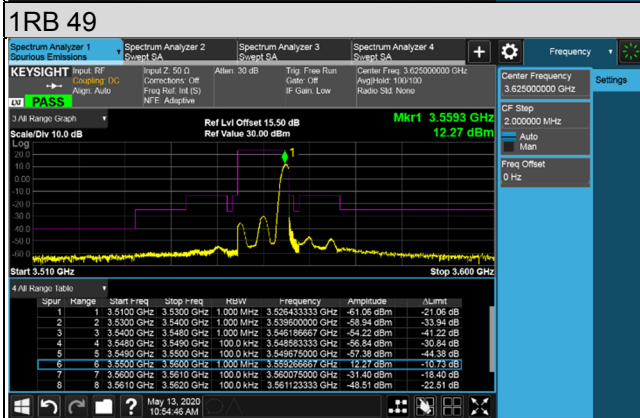

Channel Bandwidth 10MHz  
Channel 55290 (3555.0MHz)

Channel 55990 (3625.0MHz)

Channel Bandwidth 10MHz  
Channel 56690 (3695.0MHz)

1RB

1RB 49

Full RB

Channel Bandwidth 10MHz

Channel 55290 (3555.0MHz)

Frequency Range : 9kHz~1GHz

Frequency Range : 1GHz~18GHz

Frequency Range : 18GHz~40GHz

\*The 9kHz signal over the limit is from Spectrum.

Channel Bandwidth 10MHz

Channel 55990 (3625.00MHz)

Frequency Range : 9kHz~1GHz