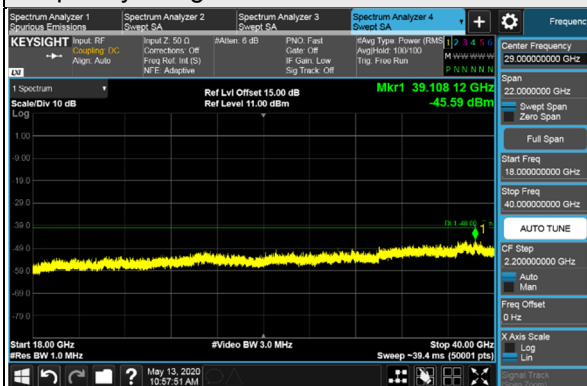

Frequency Range : 18GHz~40GHz