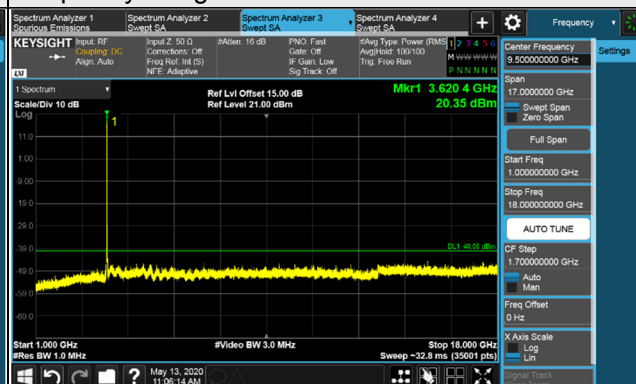

Frequency Range : 1GHz~18GHz