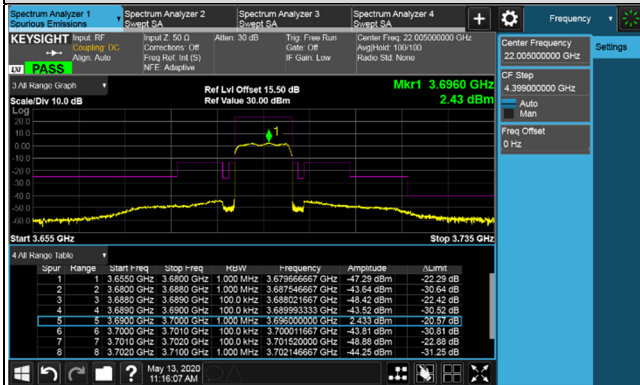

Channel Bandwidth 10MHz  
Channel 55290 (3555.0MHz)

Channel 55990 (3625.0MHz)

Channel Bandwidth 10MHz  
Channel 56690 (3695.0MHz)

1RB

1RB 49

Full RB

Channel Bandwidth 10MHz

Channel 55290 (3555.0MHz)

Frequency Range : 9kHz~1GHz

Frequency Range : 1GHz~18GHz

Frequency Range : 18GHz~40GHz

\*The 9kHz signal over the limit is from Spectrum.

Channel Bandwidth 10MHz

Channel 55990 (3625.00MHz)

Frequency Range : 9kHz~1GHz