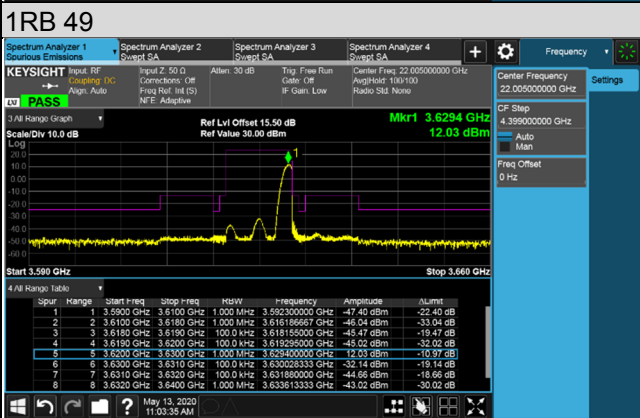

Channel Bandwidth 10MHz  
Channel 55290 (3555.0MHz)

Channel 55990 (3625.0MHz)

Channel Bandwidth 10MHz  
Channel 56690 (3695.0MHz)

1RB

1RB 49

Full RB

Channel Bandwidth 10MHz

Channel 55290 (3555.0MHz)