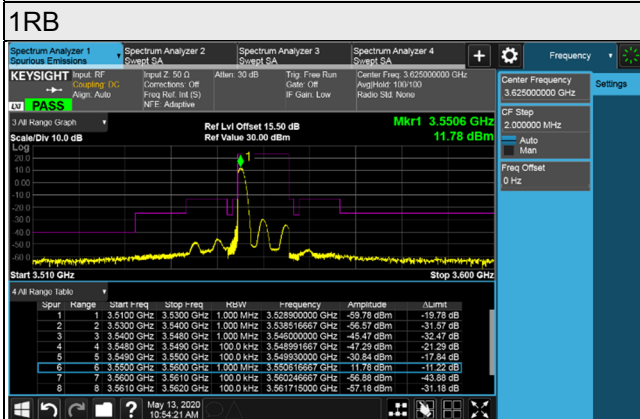

Channel Bandwidth 10MHz  
Channel 55290 (3555.0MHz)

Channel 55990 (3625.0MHz)

Channel Bandwidth 10MHz  
Channel 56690 (3695.0MHz)

1RB

1RB 49

Full RB

Channel Bandwidth 10MHz

Channel 55290 (3555.0MHz)

Frequency Range : 9kHz~1GHz

Frequency Range : 1GHz~18GHz

Frequency Range : 18GHz~40GHz

\*The 9kHz signal over the limit is from Spectrum.

Channel Bandwidth 10MHz

Channel 55990 (3625.00MHz)

Frequency Range : 9kHz~1GHz