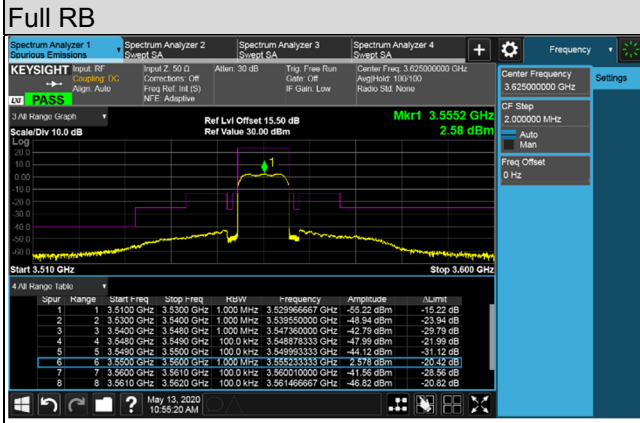

Channel Bandwidth 10MHz  
Channel 55290 (3555.0MHz)

Channel 55990 (3625.0MHz)

Channel Bandwidth 10MHz  
Channel 56690 (3695.0MHz)

1RB

1RB 49

Full RB

Channel Bandwidth 10MHz

Channel 55290 (3555.0MHz)

Frequency Range : 9kHz~1GHz

Frequency Range : 1GHz~18GHz

Frequency Range : 18GHz~40GHz

\*The 9kHz signal over the limit is from Spectrum.

Channel Bandwidth 10MHz

Channel 55990 (3625.00MHz)

Frequency Range : 9kHz~1GHz