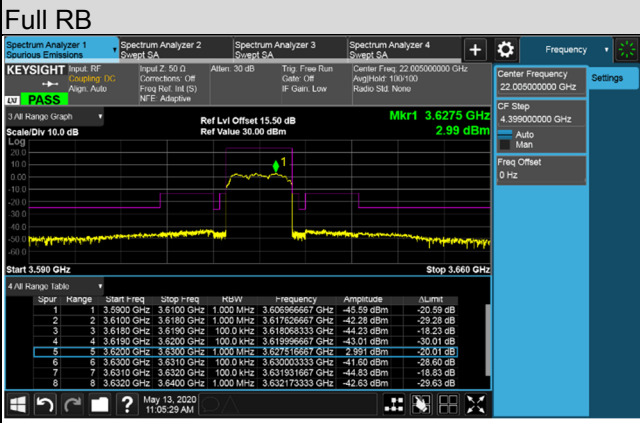

Channel Bandwidth 10MHz  
Channel 55290 (3555.0MHz)

Channel 55990 (3625.0MHz)

Channel Bandwidth 10MHz  
Channel 56690 (3695.0MHz)

1RB

1RB 49

Full RB

Channel Bandwidth 10MHz

Channel 55290 (3555.0MHz)

Frequency Range : 9kHz~1GHz

Frequency Range : 1GHz~18GHz

Frequency Range : 18GHz~40GHz

\*The 9kHz signal over the limit is from Spectrum.

Channel Bandwidth 10MHz

Channel 55990 (3625.00MHz)

Frequency Range : 9kHz~1GHz