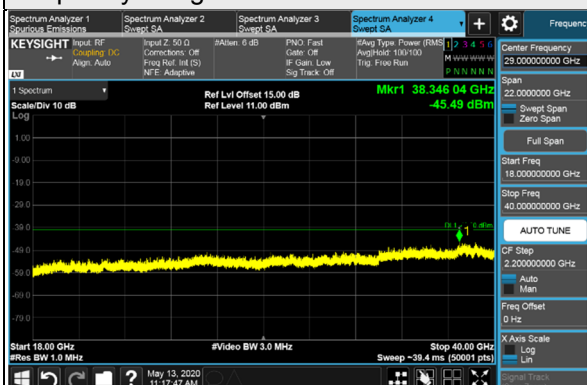

Channel Bandwidth 10MHz  
Channel 55290 (3555.0MHz)

Channel 55990 (3625.0MHz)

Channel Bandwidth 10MHz  
Channel 56690 (3695.0MHz)

1RB

1RB 49

Full RB

Channel Bandwidth 10MHz

Channel 55290 (3555.0MHz)

Frequency Range : 1GHz~18GHz

Frequency Range : 18GHz~40GHz

\*The 9kHz signal over the limit is from Spectrum.

Channel Bandwidth 10MHz

Channel 56690 (3695.0MHz)

Frequency Range : 9kHz~1GHz

Frequency Range : 1GHz~18GHz

Frequency Range : 18GHz~40GHz

\*The 9kHz signal over the limit is from Spectrum.