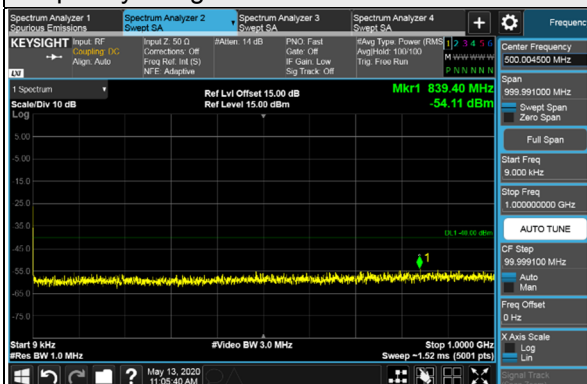

Channel Bandwidth 10MHz  
Channel 55290 (3555.0MHz)

Channel 55990 (3625.0MHz)

Channel Bandwidth 10MHz  
Channel 56690 (3695.0MHz)

1RB

1RB 49

Full RB

Channel Bandwidth 10MHz

Channel 55290 (3555.0MHz)

Frequency Range : 9kHz~1GHz

Frequency Range : 1GHz~18GHz

Frequency Range : 18GHz~40GHz

\*The 9kHz signal over the limit is from Spectrum.

Channel Bandwidth 10MHz

Channel 55990 (3625.00MHz)

Frequency Range : 9kHz~1GHz