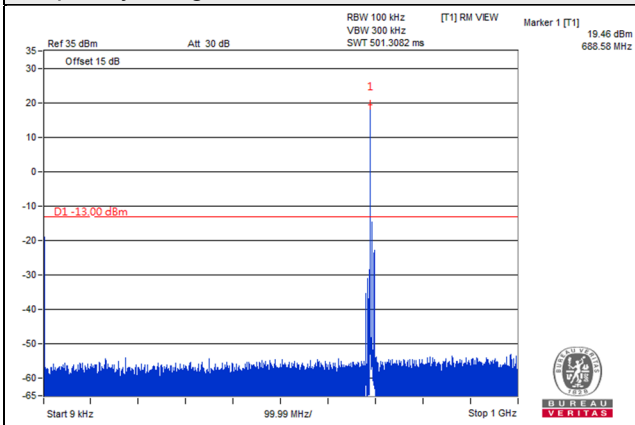

### LTE Band 71

Channel Bandwidth: 5MHz

Channel 133147 (665.5MHz)

Frequency Range : 9kHz~1GHz

Frequency Range : 1GHz~7GHz

Channel 133297 (680.5MHz)

Frequency Range : 9kHz~1GHz

Frequency Range : 1GHz~7GHz

Frequency Range : 9kHz~1GHz

Frequency Range : 1GHz~7GHz

Channel 133422 (693.0MHz)

Frequency Range : 9kHz~1GHz

Frequency Range : 1GHz~7GHz