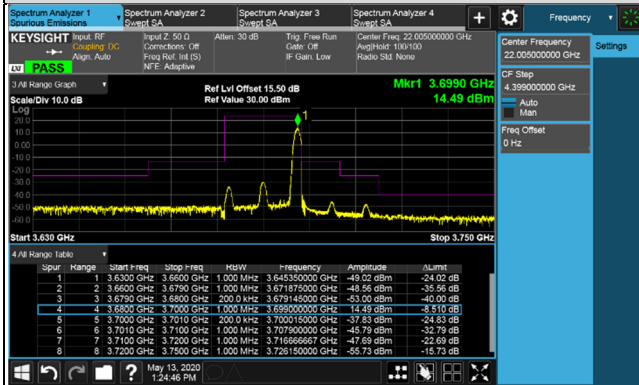

Channel Bandwidth 20MHz

Channel 56640 (3690.0MHz)

1RB

1RB 99

Full RB