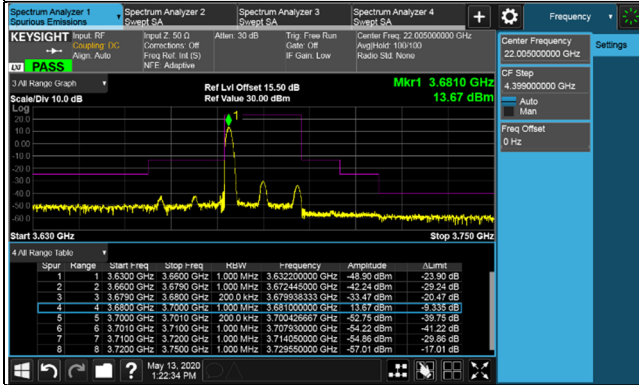

Channel Bandwidth 20MHz

Channel 56640 (3690.0MHz)

1RB