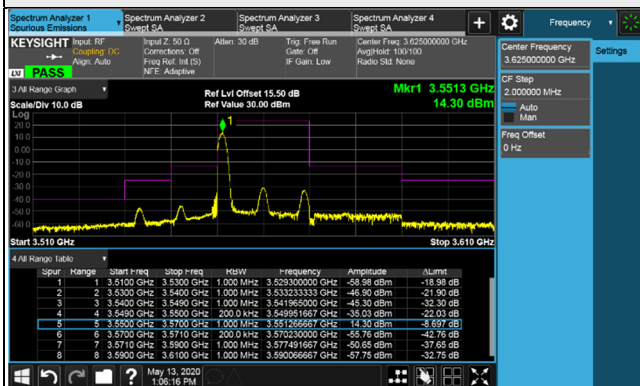

Channel Bandwidth 20MHz

Channel 55340 (3560.0MHz)

1RB

Channel 55990 (3625.0MHz)

1RB

1RB 99

1RB 99

Full RB

### Channel Bandwidth 20MHz

### Channel 56640 (3690.0MHz)