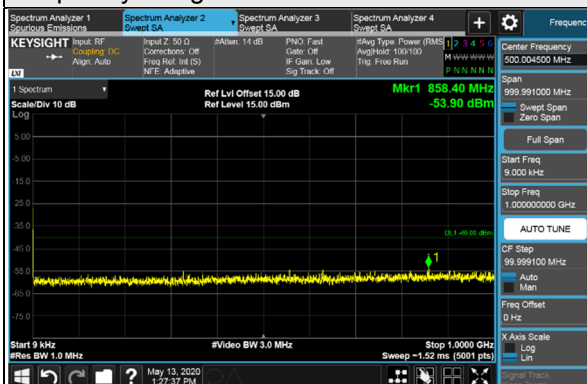

Channel Bandwidth 20MHz

Channel 56640 (3690.0MHz)

Frequency Range : 9kHz~1GHz