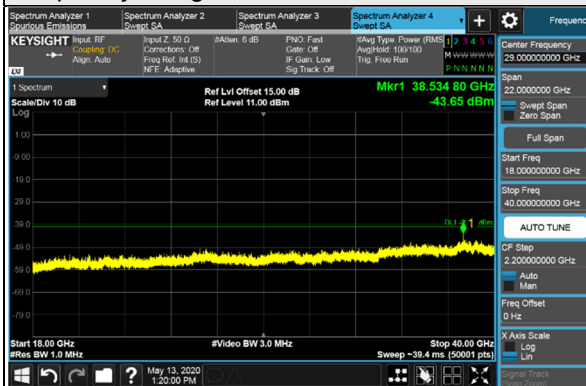

Channel 55990 (3625.0MHz)

Frequency Range : 9kHz~1GHz

Frequency Range : 1GHz~18GHz

Frequency Range : 18GHz~40GHz

\*The 9kHz signal over the limit is from Spectrum.

Channel Bandwidth 20MHz

Channel 56640 (3690.0MHz)