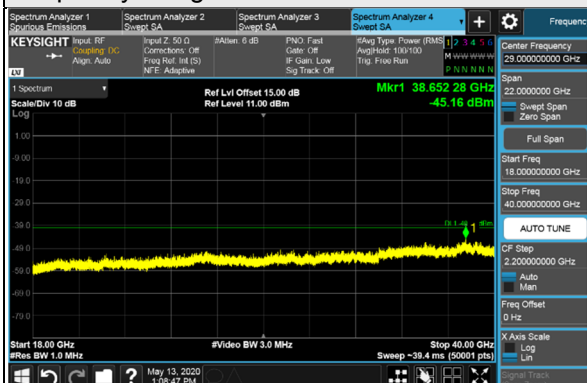

#### Full RB

Channel Bandwidth 20MHz

Channel 55340 (3560.0MHz)

Frequency Range : 9kHz~1GHz

Frequency Range : 1GHz~18GHz

Frequency Range : 18GHz~40GHz

\*The 9kHz signal over the limit is from Spectrum.

Channel Bandwidth 20MHz