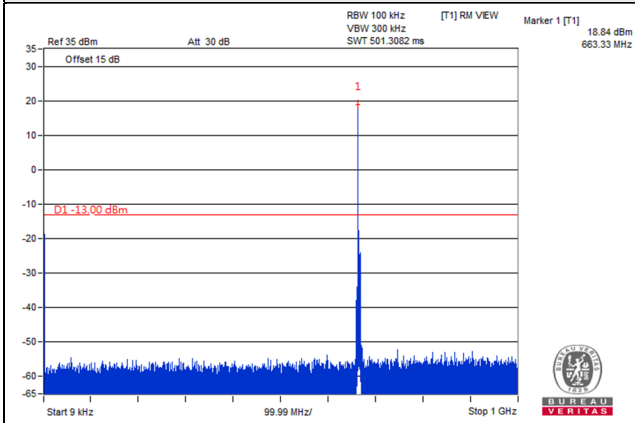

Channel 55990 (3625.0MHz)

Frequency Range : 9kHz~1GHz

Frequency Range : 1GHz~18GHz

Frequency Range : 18GHz~40GHz

\*The 9kHz signal over the limit is from Spectrum.

Channel Bandwidth 20MHz

Channel 56640 (3690.0MHz)

Frequency Range : 9kHz~1GHz

Frequency Range : 1GHz~18GHz

Frequency Range : 18GHz~40GHz

\*The 9kHz signal over the limit is from Spectrum.

### LTE Band 71

Channel Bandwidth: 5MHz

Channel 133147 (665.5MHz)

Frequency Range : 9kHz~1GHz

Frequency Range : 1GHz~7GHz

Channel 133297 (680.5MHz)

Frequency Range : 9kHz~1GHz

Frequency Range : 1GHz~7GHz