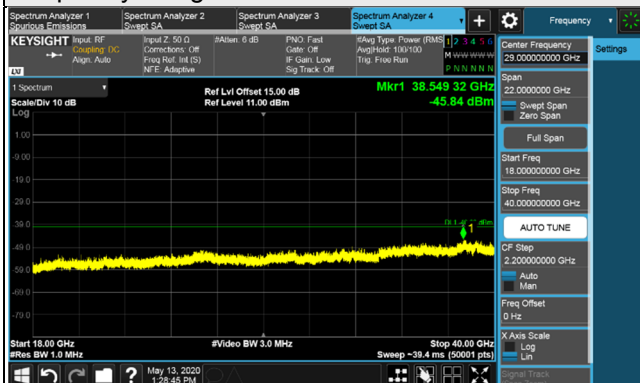

Frequency Range : 18GHz~40GHz