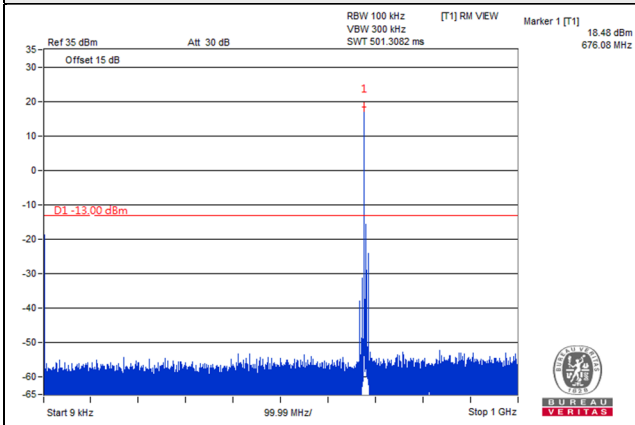

Channel 133297 (680.5MHz)

Frequency Range : 9kHz~1GHz