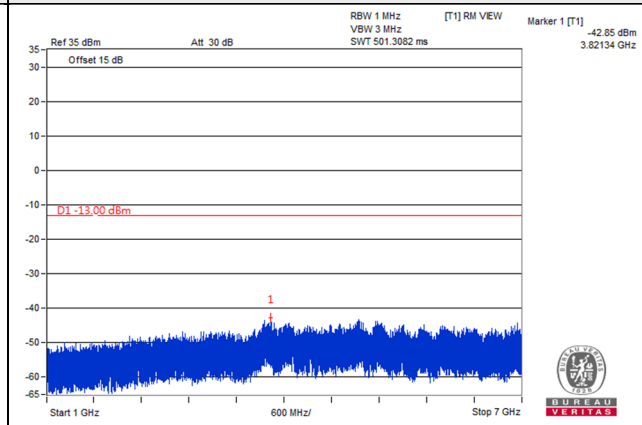

### LTE Band 71

Channel Bandwidth: 5MHz

Channel 133147 (665.5MHz)

Frequency Range : 9kHz~1GHz

Frequency Range : 1GHz~7GHz

Channel 133297 (680.5MHz)

Frequency Range : 9kHz~1GHz

Frequency Range : 1GHz~7GHz

Channel 133447 (695.5MHz)

Frequency Range : 9kHz~1GHz

Frequency Range : 1GHz~7GHz

Channel Bandwidth: 10MHz

Channel 133172 (668.0MHz)

Frequency Range : 9kHz~1GHz

Frequency Range : 1GHz~7GHz

Channel 133297 (680.5MHz)

Frequency Range : 9kHz~1GHz

Frequency Range : 1GHz~7GHz

Channel 133422 (693.0MHz)

Frequency Range : 9kHz~1GHz

Frequency Range : 1GHz~7GHz