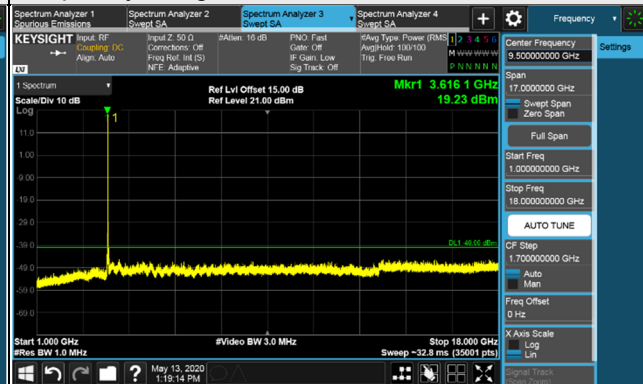

Frequency Range : 1GHz~18GHz