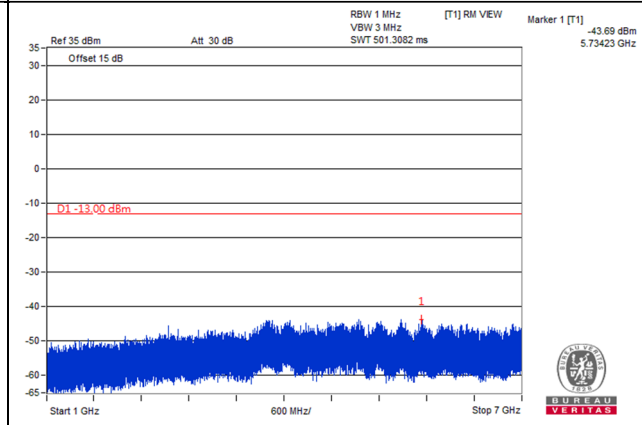

### LTE Band 71

Channel Bandwidth: 5MHz

Channel 133147 (665.5MHz)

Frequency Range : 9kHz~1GHz

Frequency Range : 1GHz~7GHz

Channel 133297 (680.5MHz)

Frequency Range : 9kHz~1GHz

Frequency Range : 1GHz~7GHz

Channel 133447 (695.5MHz)

Frequency Range : 9kHz~1GHz

Frequency Range : 1GHz~7GHz

Channel Bandwidth: 10MHz

Channel 133172 (668.0MHz)

Frequency Range : 9kHz~1GHz

Frequency Range : 1GHz~7GHz

Channel 133297 (680.5MHz)

Frequency Range : 9kHz~1GHz

Frequency Range : 1GHz~7GHz

Channel 133422 (693.0MHz)

Frequency Range : 9kHz~1GHz

Frequency Range : 1GHz~7GHz