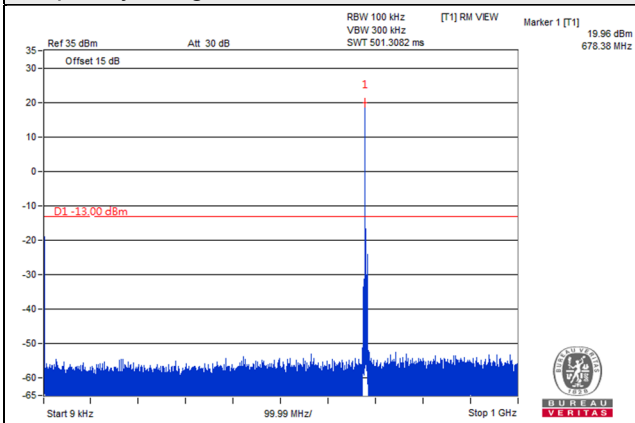

### LTE Band 71

Channel Bandwidth: 5MHz

Channel 133147 (665.5MHz)

Frequency Range : 9kHz~1GHz

Frequency Range : 1GHz~7GHz

Channel 133297 (680.5MHz)

Frequency Range : 9kHz~1GHz

Frequency Range : 1GHz~7GHz