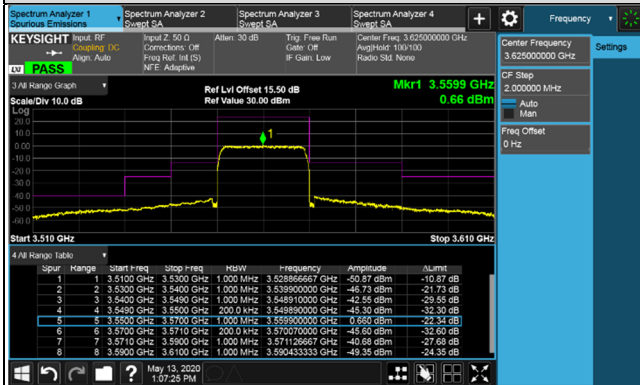

Channel Bandwidth 20MHz

Channel 55340 (3560.0MHz)

1RB

Channel 55990 (3625.0MHz)

1RB

1RB 99

1RB 99

Full RB

### Channel Bandwidth 20MHz

### Channel 56640 (3690.0MHz)