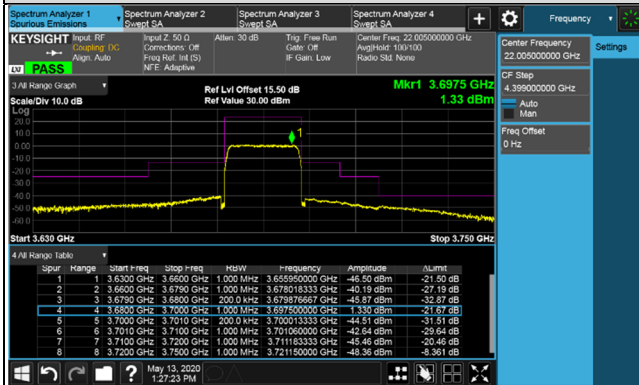

Channel Bandwidth 20MHz

Channel 56640 (3690.0MHz)

1RB

1RB 99

Full RB