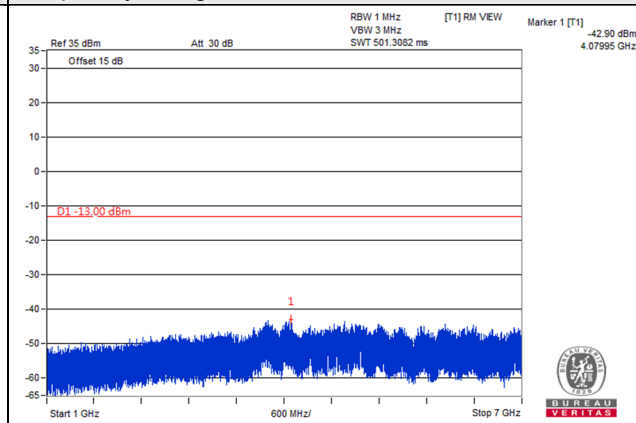

Frequency Range : 9kHz~1GHz

Frequency Range : 1GHz~18GHz

Frequency Range : 18GHz~40GHz

\*The 9kHz signal over the limit is from Spectrum.

### LTE Band 71

Channel Bandwidth: 5MHz

Channel 133147 (665.5MHz)

Frequency Range : 9kHz~1GHz

Frequency Range : 1GHz~7GHz

Channel 133297 (680.5MHz)

Frequency Range : 9kHz~1GHz

Frequency Range : 1GHz~7GHz