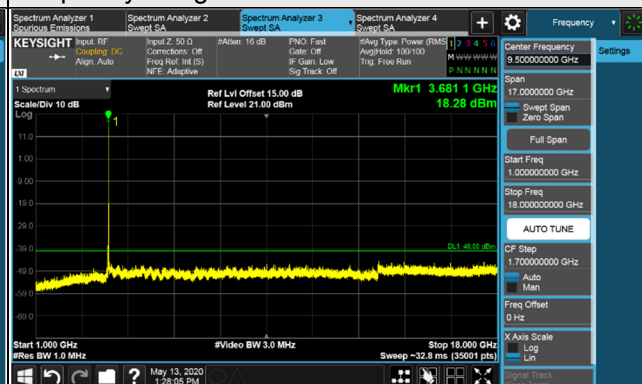

Frequency Range : 1GHz~18GHz