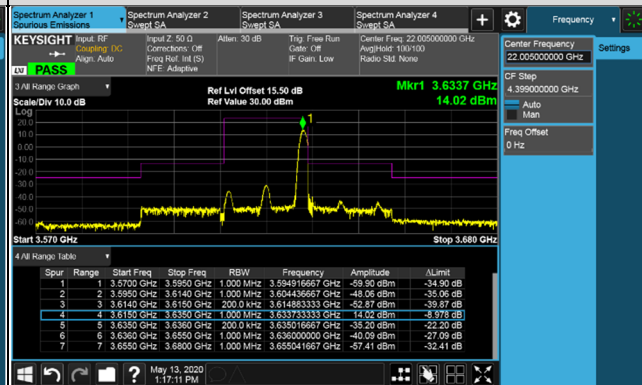

Channel Bandwidth 20MHz

Channel 55340 (3560.0MHz)

1RB

Channel 55990 (3625.0MHz)

1RB

1RB 99

1RB 99

Full RB

### Channel Bandwidth 20MHz

### Channel 56640 (3690.0MHz)