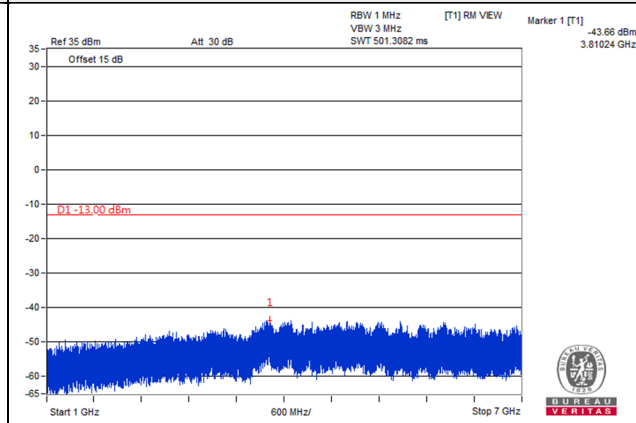

Frequency Range : 9kHz~1GHz

Frequency Range : 1GHz~18GHz

Frequency Range : 18GHz~40GHz

\*The 9kHz signal over the limit is from Spectrum.

### LTE Band 71

Channel Bandwidth: 5MHz

Channel 133147 (665.5MHz)

Frequency Range : 9kHz~1GHz

Frequency Range : 1GHz~7GHz

Channel 133297 (680.5MHz)

Frequency Range : 9kHz~1GHz

Frequency Range : 1GHz~7GHz