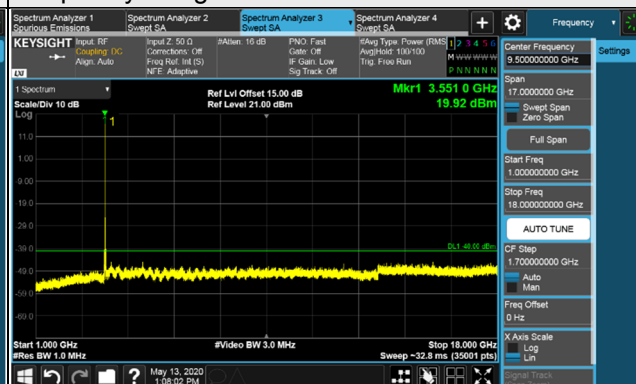

#### Full RB

Channel Bandwidth 20MHz

Channel 55340 (3560.0MHz)

Frequency Range : 9kHz~1GHz

Frequency Range : 1GHz~18GHz

Frequency Range : 18GHz~40GHz

\*The 9kHz signal over the limit is from Spectrum.

Channel Bandwidth 20MHz