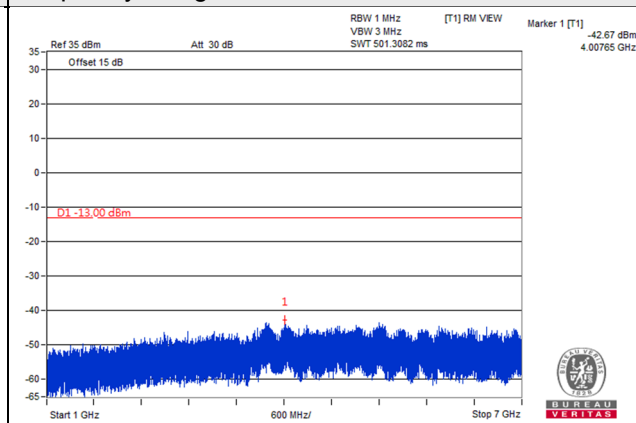

Frequency Range : 1GHz~7GHz