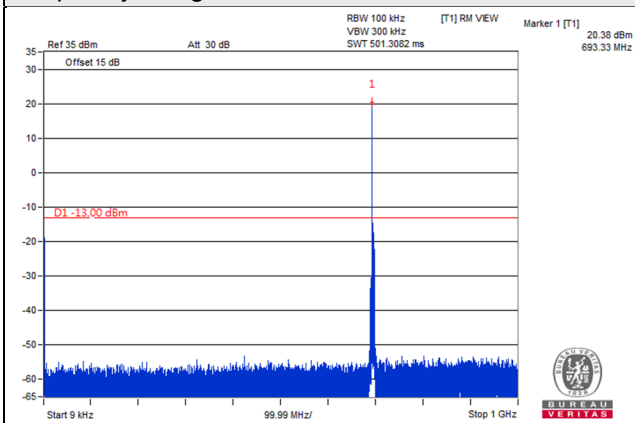

Channel 133447 (695.5MHz)

Frequency Range : 9kHz~1GHz