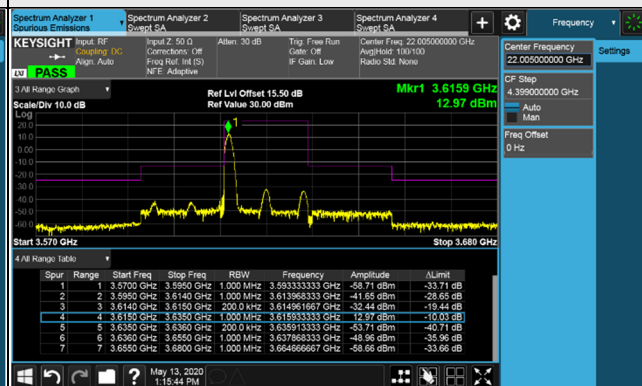

Channel Bandwidth 20MHz

Channel 55340 (3560.0MHz)

1RB

Channel 55990 (3625.0MHz)

1RB

1RB 99

1RB 99

Full RB

### Channel Bandwidth 20MHz

### Channel 56640 (3690.0MHz)