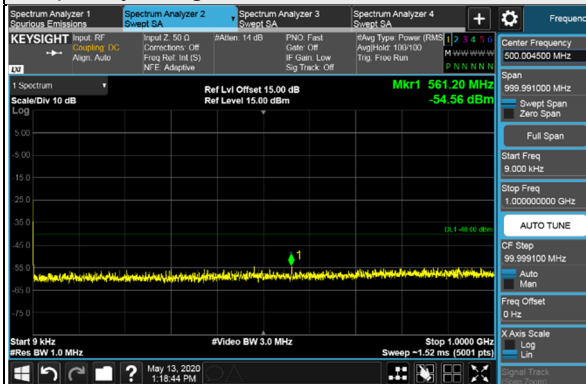

Channel Bandwidth 20MHz

Channel 55990 (3625.0MHz)

Frequency Range : 9kHz~1GHz