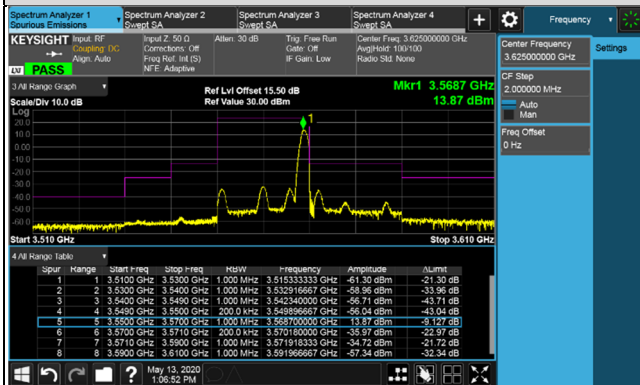

Channel Bandwidth 20MHz

Channel 55340 (3560.0MHz)

1RB

Channel 55990 (3625.0MHz)

1RB

1RB 99

1RB 99

Full RB

### Channel Bandwidth 20MHz

### Channel 56640 (3690.0MHz)