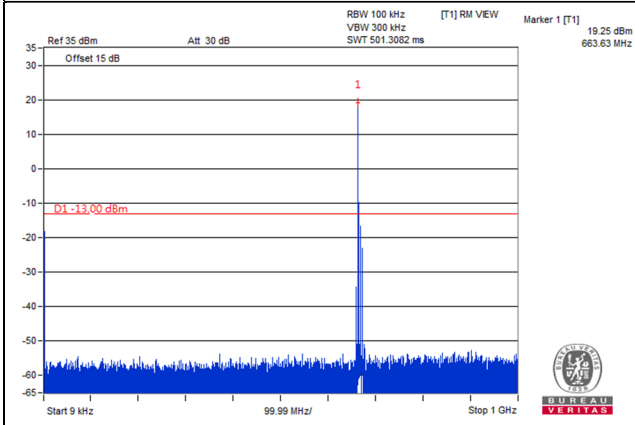

### LTE Band 71

Channel Bandwidth: 5MHz

Channel 133147 (665.5MHz)

Frequency Range : 9kHz~1GHz

Frequency Range : 1GHz~7GHz

Channel 133297 (680.5MHz)

Frequency Range : 9kHz~1GHz

Frequency Range : 1GHz~7GHz

Channel 133447 (695.5MHz)

Frequency Range : 9kHz~1GHz

Frequency Range : 1GHz~7GHz

Channel Bandwidth: 10MHz

Channel 133172 (668.0MHz)

Frequency Range : 9kHz~1GHz

Frequency Range : 1GHz~7GHz

Channel 133297 (680.5MHz)

Frequency Range : 9kHz~1GHz

Frequency Range : 1GHz~7GHz

Channel 133422 (693.0MHz)

Frequency Range : 9kHz~1GHz

Frequency Range : 1GHz~7GHz