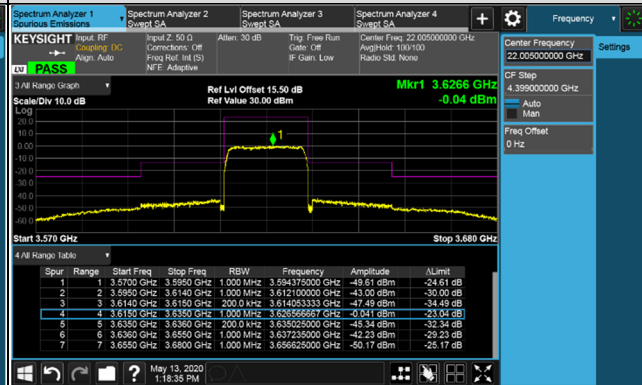

Channel Bandwidth 20MHz

Channel 55340 (3560.0MHz)

1RB

Channel 55990 (3625.0MHz)

1RB

1RB 99

1RB 99

Full RB

### Channel Bandwidth 20MHz

### Channel 56640 (3690.0MHz)