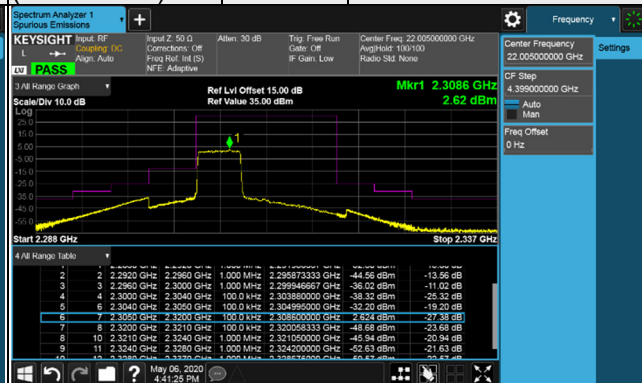

BUREAU
VERITAS

Channel Bandwidth: 10MHz

Channel 23780
(709.0MHz)

256QAM

1 RB / 0 RB Offset

Channel 23800
(711.0MHz)

256QAM

1 RB / 49 RB Offset

Channel 23780
(709.0MHz)

256QAM

50 RB / 0 RB Offset

Channel 23800
(711.0MHz)

256QAM

50 RB / 0 RB Offset

LTE Band 30
Emission Mask:

Channel Bandwidth: 5MHz

Channel 27685
(2307.5MHz)

256QAM

1 RB / 0 RB Offset

Channel 27685
(2307.5MHz)

256QAM

25 RB / 0 RB Offset

Channel 27735
(2312.5MHz)

256QAM

1 RB / 24 RB Offset

Channel 27735
(2312.5MHz)

256QAM

25 RB / 0 RB Offset

Channel Bandwidth: 10MHz

Channel 27710
(2310.0MHz)

256QAM 1 RB / 0 RB Offset

Channel 27710
(2310.0MHz)