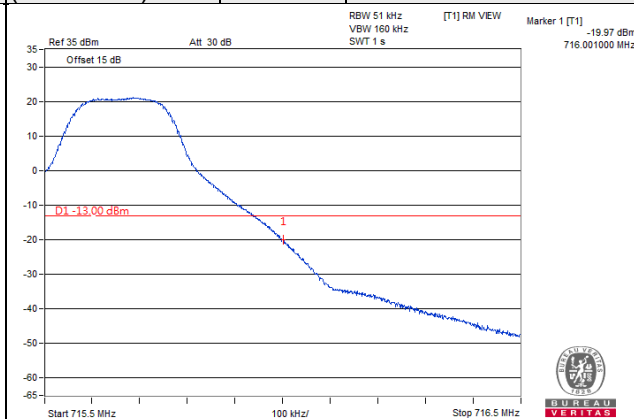

LTE Band 17

Channel Bandwidth: 5MHz

Channel 23755
(706.5MHz)

256QAM

1 RB / 0 RB Offset

Channel 23825
(713.5MHz)

256QAM

1 RB / 24 RB Offset