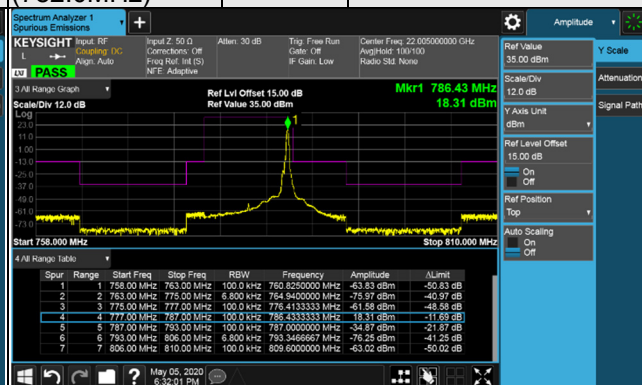

Channel Bandwidth: 10MHz

Channel 23230
(782.0MHz)

256QAM

1 RB / 0 RB Offset

Channel 23230
(782.0MHz)

256QAM

1 RB / 49 RB Offset

Channel 23230
(782.0MHz)

256QAM

50 RB / 0 RB Offset

LTE Band 17

Channel Bandwidth: 5MHz

Channel 23755
(706.5MHz)

256QAM

1 RB / 0 RB Offset

Channel 23825
(713.5MHz)

256QAM

1 RB / 24 RB Offset

Channel 23755
(706.5MHz)

256QAM

25 RB / 0 RB Offset

Channel 23825
(713.5MHz)

256QAM

25 RB / 0 RB Offset

BUREAU
VERITAS

Channel Bandwidth: 10MHz

Channel 23780
(709.0MHz)

256QAM

1 RB / 0 RB Offset

Channel 23800
(711.0MHz)

256QAM

1 RB / 49 RB Offset