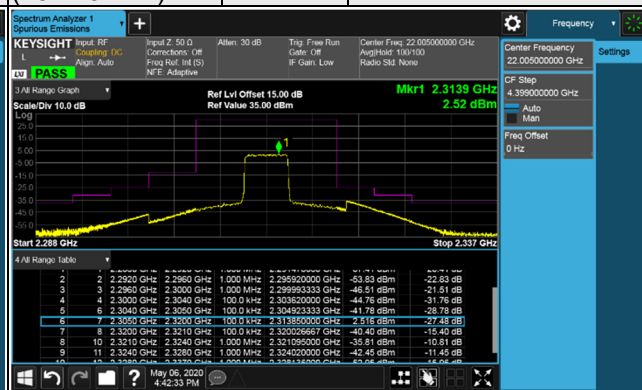

Channel 23780
(709.0MHz)

256QAM

50 RB / 0 RB Offset

Channel 23800
(711.0MHz)

256QAM

50 RB / 0 RB Offset

LTE Band 30
Emission Mask:

Channel Bandwidth: 5MHz

Channel 27685
(2307.5MHz)

256QAM

1 RB / 0 RB Offset

Channel 27685
(2307.5MHz)

256QAM

25 RB / 0 RB Offset

Channel 27735
(2312.5MHz)

256QAM

1 RB / 24 RB Offset

Channel 27735
(2312.5MHz)

256QAM

25 RB / 0 RB Offset

Channel Bandwidth: 10MHz

Channel 27710
(2310.0MHz)

256QAM 1 RB / 0 RB Offset

Channel 27710
(2310.0MHz)