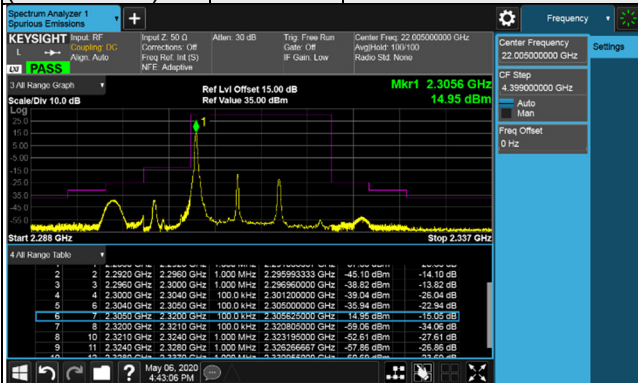

1 RB / 24 RB Offset

Channel 27735
(2312.5MHz)

256QAM

25 RB / 0 RB Offset

Channel Bandwidth: 10MHz

Channel 27710
(2310.0MHz)

256QAM 1 RB / 0 RB Offset

Channel 27710
(2310.0MHz)

256QAM 1 RB / 49 RB Offset

Channel 27710
(2310.0MHz)

256QAM 50 RB / 0 RB Offset

LTE Band 38
Emission Mask:

Channel Bandwidth: 5MHz

Channel 37775 (2572.5MHz) 256QAM 1 RB / 0 RB Offset Channel 38000 (2595.0MHz) 256QAM 1 RB / 0 RB Offset