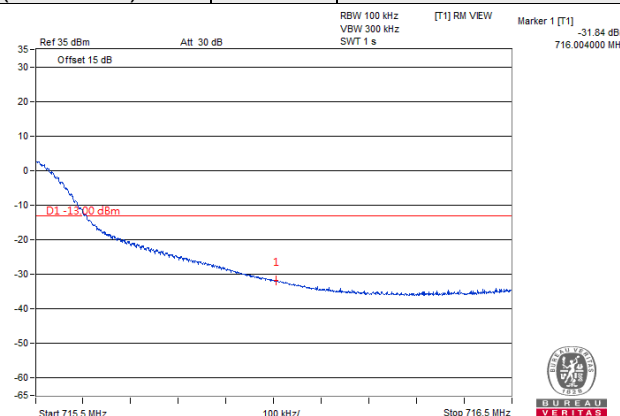

Channel 23780
(709.0MHz)

256QAM

50 RB / 0 RB Offset

Channel 23800
(711.0MHz)

256QAM

50 RB / 0 RB Offset

LTE Band 30
Emission Mask:

Channel Bandwidth: 5MHz