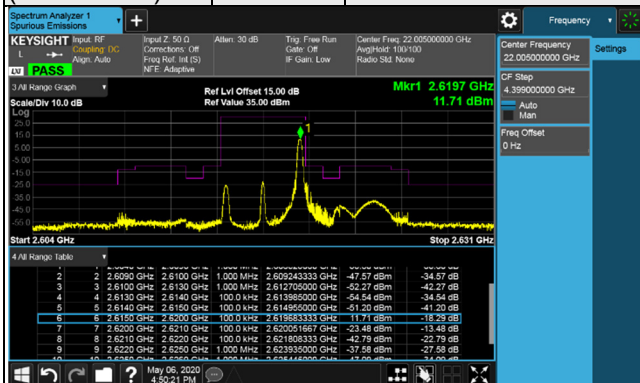

Channel 38225 (2617.5MHz) 256QAM 1 RB / 24 RB Offset