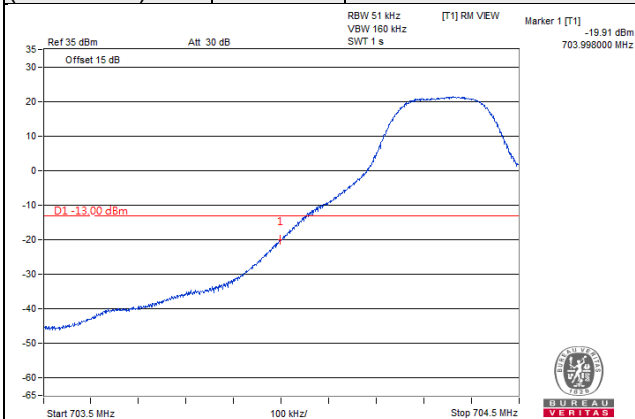

LTE Band 17

Channel Bandwidth: 5MHz

Channel 23755
(706.5MHz)

256QAM

1 RB / 0 RB Offset

Channel 23825
(713.5MHz)

256QAM

1 RB / 24 RB Offset