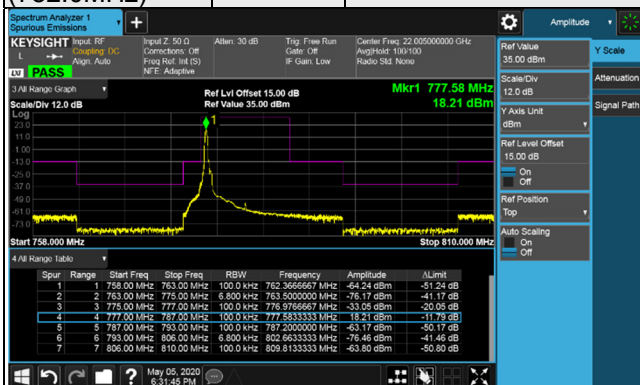

Channel Bandwidth: 10MHz

Channel 23230
(782.0MHz)

256QAM

1 RB / 0 RB Offset

Channel 23230
(782.0MHz)

256QAM

1 RB / 49 RB Offset

Channel 23230
(782.0MHz)

256QAM

50 RB / 0 RB Offset

LTE Band 17

Channel Bandwidth: 5MHz

Channel 23755
(706.5MHz)

256QAM

1 RB / 0 RB Offset

Channel 23825
(713.5MHz)

256QAM

1 RB / 24 RB Offset

Channel 23755
(706.5MHz)

256QAM

25 RB / 0 RB Offset

Channel 23825
(713.5MHz)

256QAM

25 RB / 0 RB Offset

BUREAU
VERITAS

Channel Bandwidth: 10MHz

Channel 23780
(709.0MHz)

256QAM

1 RB / 0 RB Offset

Channel 23800
(711.0MHz)

256QAM

1 RB / 49 RB Offset