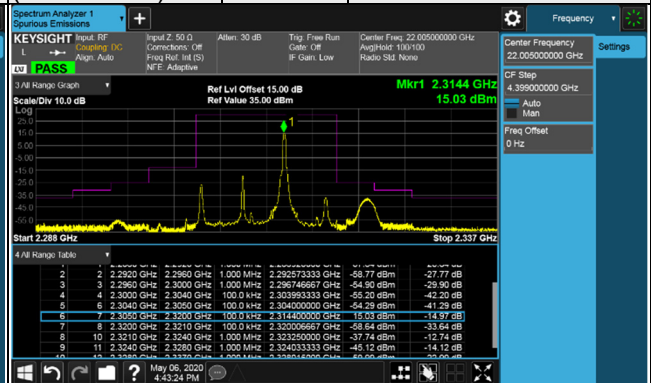

1 RB / 24 RB Offset

Channel 27735
(2312.5MHz)

256QAM

25 RB / 0 RB Offset

Channel Bandwidth: 10MHz

Channel 27710
(2310.0MHz)

256QAM 1 RB / 0 RB Offset

Channel 27710
(2310.0MHz)

256QAM 1 RB / 49 RB Offset

Channel 27710
(2310.0MHz)

256QAM 50 RB / 0 RB Offset

LTE Band 38
Emission Mask:

Channel Bandwidth: 5MHz

Channel 37775 (2572.5MHz) 256QAM 1 RB / 0 RB Offset Channel 38000 (2595.0MHz) 256QAM 1 RB / 0 RB Offset