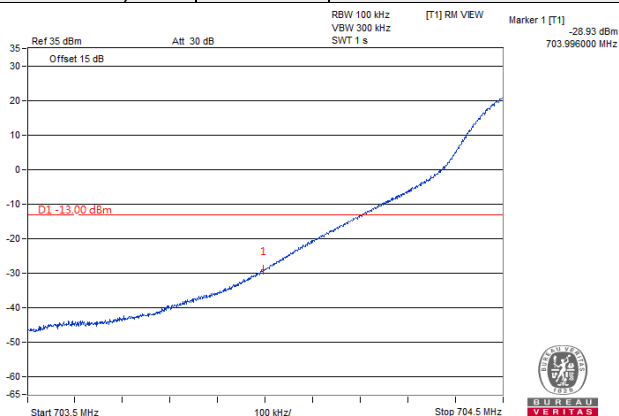

BUREAU
VERITAS

Channel Bandwidth: 10MHz

Channel 23780
(709.0MHz)

256QAM

1 RB / 0 RB Offset

Channel 23800
(711.0MHz)

256QAM

1 RB / 49 RB Offset

Channel 23780
(709.0MHz)

256QAM

50 RB / 0 RB Offset

Channel 23800
(711.0MHz)

256QAM

50 RB / 0 RB Offset

LTE Band 30
Emission Mask:

Channel Bandwidth: 5MHz