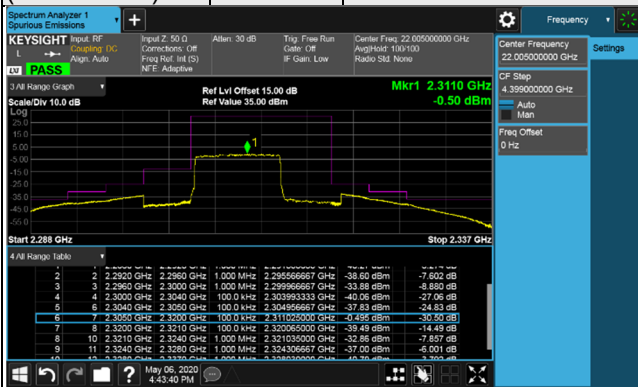

1 RB / 24 RB Offset

Channel 27735
(2312.5MHz)

256QAM

25 RB / 0 RB Offset

Channel Bandwidth: 10MHz

Channel 27710
(2310.0MHz)

256QAM 1 RB / 0 RB Offset

Channel 27710
(2310.0MHz)

256QAM 1 RB / 49 RB Offset

Channel 27710
(2310.0MHz)

256QAM 50 RB / 0 RB Offset

LTE Band 38
Emission Mask:

Channel Bandwidth: 5MHz

Channel 37775 (2572.5MHz) 256QAM 1 RB / 0 RB Offset Channel 38000 (2595.0MHz) 256QAM 1 RB / 0 RB Offset