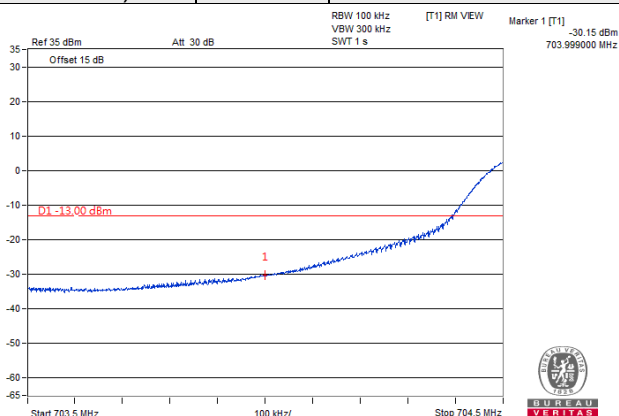

Channel 23780
(709.0MHz)

256QAM

50 RB / 0 RB Offset

Channel 23800
(711.0MHz)

256QAM

50 RB / 0 RB Offset

LTE Band 30
Emission Mask:

Channel Bandwidth: 5MHz