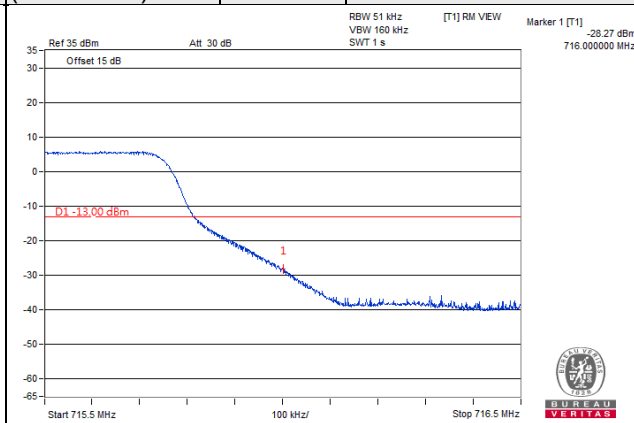

256QAM

50 RB / 0 RB Offset

LTE Band 17

Channel Bandwidth: 5MHz

Channel 23755
(706.5MHz)

256QAM

1 RB / 0 RB Offset

Channel 23825
(713.5MHz)

256QAM

1 RB / 24 RB Offset

Channel 23755
(706.5MHz)

256QAM

25 RB / 0 RB Offset

Channel 23825
(713.5MHz)

256QAM

25 RB / 0 RB Offset

BUREAU
VERITAS

Channel Bandwidth: 10MHz

Channel 23780
(709.0MHz)

256QAM

1 RB / 0 RB Offset

Channel 23800
(711.0MHz)

256QAM

1 RB / 49 RB Offset

Channel 23780
(709.0MHz)

256QAM

50 RB / 0 RB Offset

Channel 23800
(711.0MHz)

256QAM

50 RB / 0 RB Offset

LTE Band 30
Emission Mask:

Channel Bandwidth: 5MHz