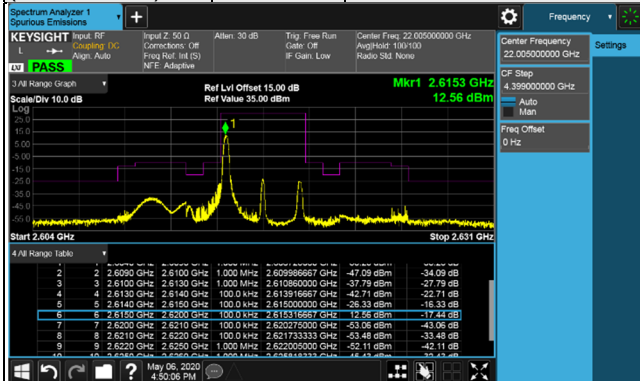

Channel Bandwidth: 5MHz

Channel 38225 (2617.5MHz) 256QAM 1 RB / 0 RB Offset