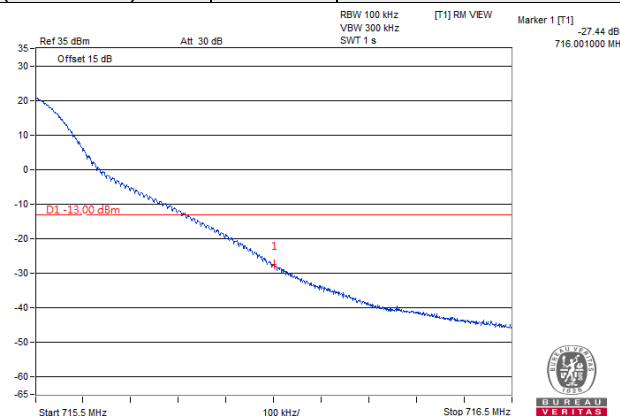

BUREAU
VERITAS

Channel Bandwidth: 10MHz

Channel 23780
(709.0MHz)

256QAM

1 RB / 0 RB Offset

Channel 23800
(711.0MHz)

256QAM

1 RB / 49 RB Offset

Channel 23780
(709.0MHz)

256QAM

50 RB / 0 RB Offset

Channel 23800
(711.0MHz)

256QAM

50 RB / 0 RB Offset

LTE Band 30
Emission Mask:

Channel Bandwidth: 5MHz