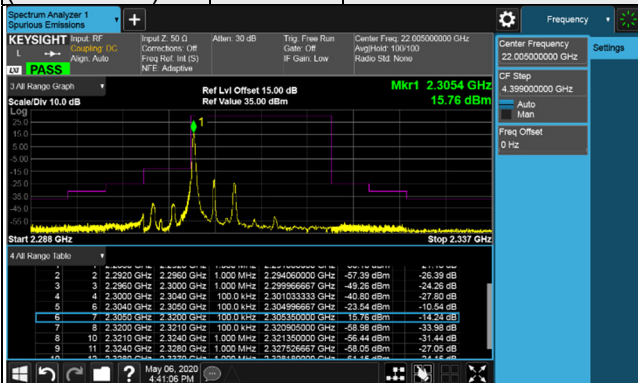

Channel 23780
(709.0MHz)

256QAM

50 RB / 0 RB Offset

Channel 23800
(711.0MHz)

256QAM

50 RB / 0 RB Offset

LTE Band 30
Emission Mask:

Channel Bandwidth: 5MHz

Channel 27685
(2307.5MHz)

256QAM

1 RB / 0 RB Offset

Channel 27685
(2307.5MHz)

256QAM

25 RB / 0 RB Offset

Channel 27735
(2312.5MHz)

256QAM

1 RB / 24 RB Offset

Channel 27735
(2312.5MHz)

256QAM

25 RB / 0 RB Offset

Channel Bandwidth: 10MHz

Channel 27710
(2310.0MHz)

256QAM 1 RB / 0 RB Offset

Channel 27710
(2310.0MHz)