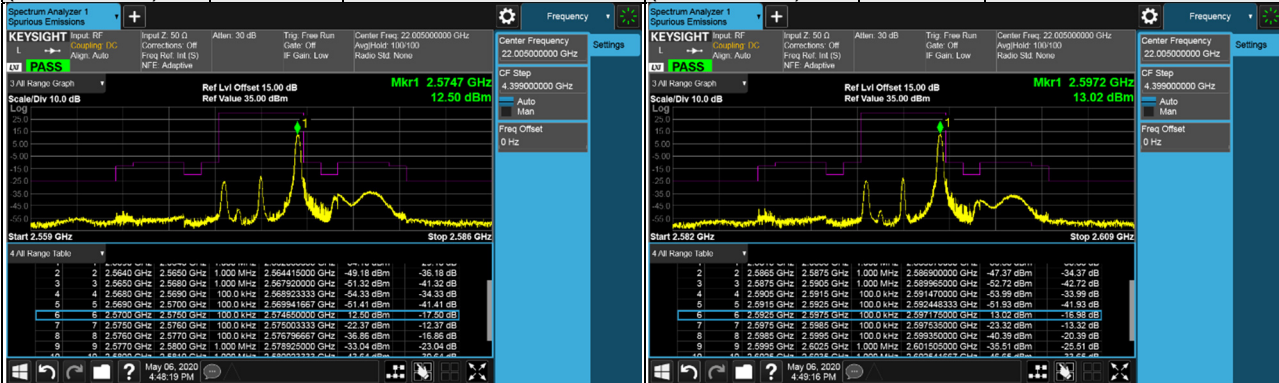

256QAM 1 RB / 49 RB Offset

Channel 27710
(2310.0MHz)

256QAM 50 RB / 0 RB Offset

LTE Band 38
Emission Mask:

Channel Bandwidth: 5MHz

Channel 37775 (2572.5MHz) 256QAM 1 RB / 0 RB Offset Channel 38000 (2595.0MHz) 256QAM 1 RB / 0 RB Offset

Channel 37775 (2572.5MHz) 256QAM 1 RB / 24 RB Offset Channel 38000 (2595.0MHz) 256QAM 1 RB / 24 RB Offset

Channel 37775 (2572.5MHz) 256QAM 25 RB / 0 RB Offset Channel 38000 (2595.0MHz) 256QAM 25 RB / 0 RB Offset