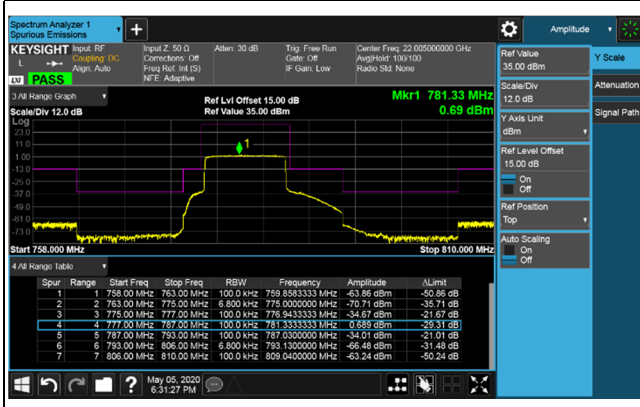

Channel Bandwidth: 10MHz

Channel 23230
(782.0MHz)

256QAM

1 RB / 0 RB Offset

Channel 23230
(782.0MHz)

256QAM

1 RB / 49 RB Offset

Channel 23230
(782.0MHz)

256QAM

50 RB / 0 RB Offset

LTE Band 17

Channel Bandwidth: 5MHz

Channel 23755
(706.5MHz)

256QAM

1 RB / 0 RB Offset

Channel 23825
(713.5MHz)

BUREAU
VERITAS

Channel Bandwidth: 10MHz

Channel 23780
(709.0MHz)

256QAM

1 RB / 0 RB Offset

Channel 23800
(711.0MHz)

256QAM

1 RB / 49 RB Offset