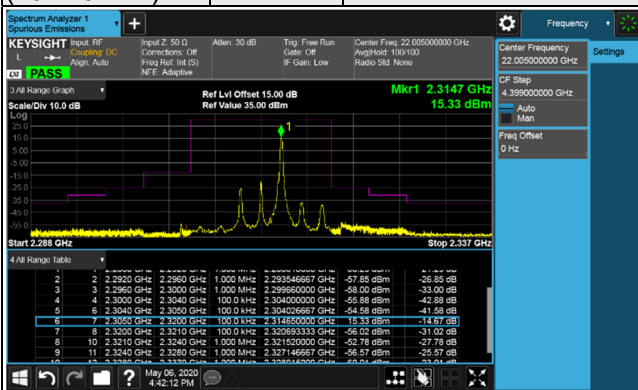

Channel 23780
(709.0MHz)

256QAM

50 RB / 0 RB Offset

Channel 23800
(711.0MHz)

256QAM

50 RB / 0 RB Offset

LTE Band 30
Emission Mask:

Channel Bandwidth: 5MHz

Channel 27685
(2307.5MHz)

256QAM

1 RB / 0 RB Offset

Channel 27685
(2307.5MHz)

256QAM

25 RB / 0 RB Offset

Channel 27735
(2312.5MHz)

256QAM

1 RB / 24 RB Offset

Channel 27735
(2312.5MHz)

256QAM

25 RB / 0 RB Offset

Channel Bandwidth: 10MHz

Channel 27710
(2310.0MHz)

256QAM 1 RB / 0 RB Offset

Channel 27710
(2310.0MHz)