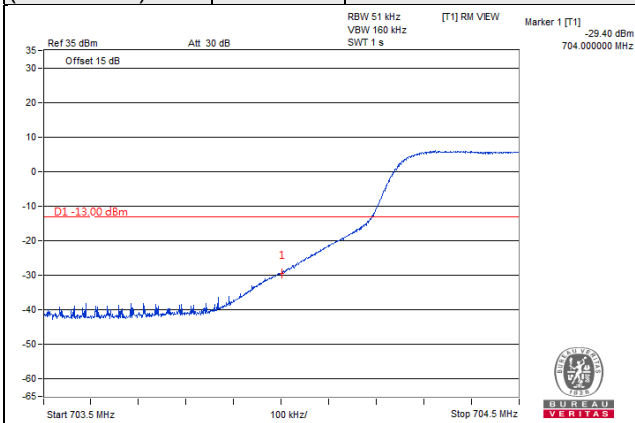

256QAM

50 RB / 0 RB Offset

LTE Band 17

Channel Bandwidth: 5MHz

Channel 23755
(706.5MHz)

256QAM

1 RB / 0 RB Offset

Channel 23825
(713.5MHz)

256QAM

1 RB / 24 RB Offset

Channel 23755
(706.5MHz)

256QAM

25 RB / 0 RB Offset

Channel 23825
(713.5MHz)

256QAM

25 RB / 0 RB Offset

BUREAU
VERITAS

Channel Bandwidth: 10MHz

Channel 23780
(709.0MHz)

256QAM

1 RB / 0 RB Offset

Channel 23800
(711.0MHz)

256QAM

1 RB / 49 RB Offset