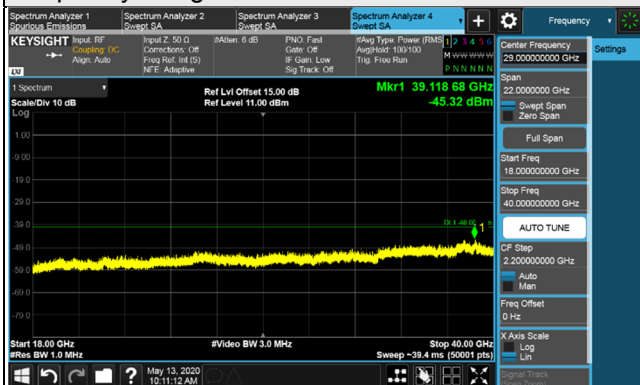

#### Full RB

LTE Band 48, Channel Bandwidth 15MHz

Channel 55315 (3557.50MHz)

Frequency Range : 9kHz~1GHz

Frequency Range : 1GHz~18GHz

Frequency Range : 18GHz~40GHz

LTE Band 48, Channel Bandwidth 15MHz

Channel 55990 (3625.0MHz)

Frequency Range : 9kHz~1GHz

Frequency Range : 1GHz~18GHz

Frequency Range : 18GHz~40GHz

LTE Band 48, Channel Bandwidth 15MHz

Channel 56665 (3692.50MHz)

Frequency Range : 9kHz~1GHz

Frequency Range : 1GHz~18GHz

Frequency Range : 18GHz~40GHz

### LTE Band 48, Channel Bandwidth 20MHz