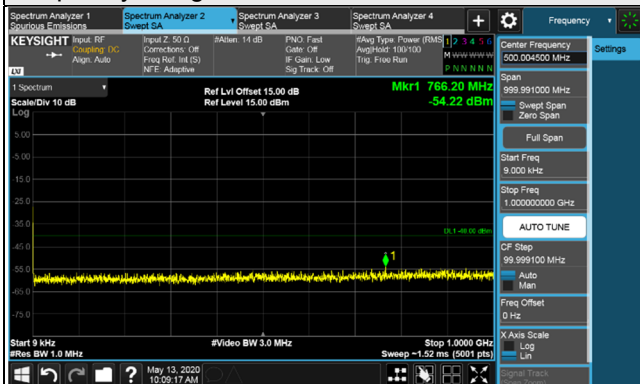

#### Full RB

LTE Band 48, Channel Bandwidth 15MHz

Channel 55315 (3557.50MHz)

Frequency Range : 9kHz~1GHz

Frequency Range : 1GHz~18GHz

Frequency Range : 18GHz~40GHz

LTE Band 48, Channel Bandwidth 15MHz

Channel 55990 (3625.0MHz)

Frequency Range : 9kHz~1GHz

Frequency Range : 1GHz~18GHz

Frequency Range : 18GHz~40GHz

LTE Band 48, Channel Bandwidth 15MHz

Channel 56665 (3692.50MHz)

Frequency Range : 9kHz~1GHz

Frequency Range : 1GHz~18GHz

Frequency Range : 18GHz~40GHz

### LTE Band 48, Channel Bandwidth 20MHz