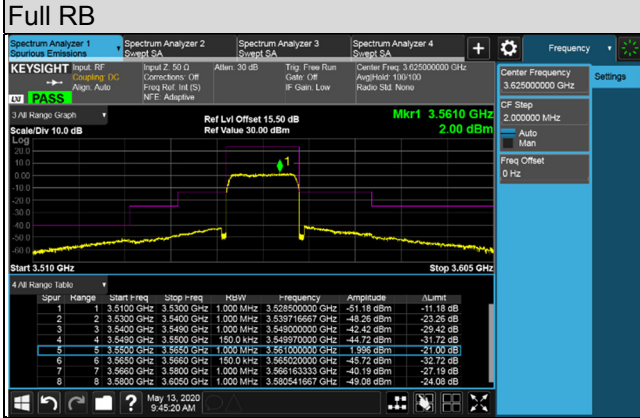

LTE Band 48, Channel Bandwidth 15MHz

Channel 55315 (3557.50MHz)

Channel 55990 (3625.0MHz)

### LTE Band 48, Channel Bandwidth 15MHz

### Channel 56665 (3692.5MHz)