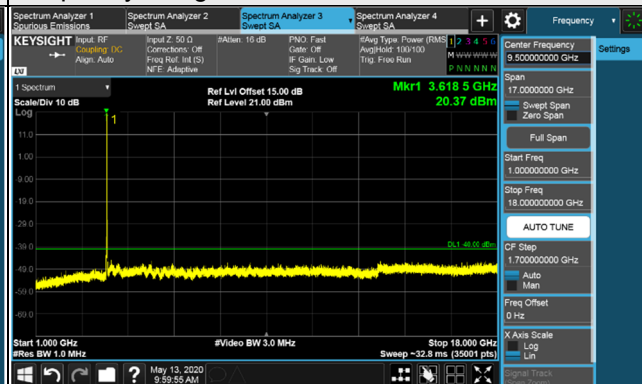

Frequency Range : 1GHz~18GHz