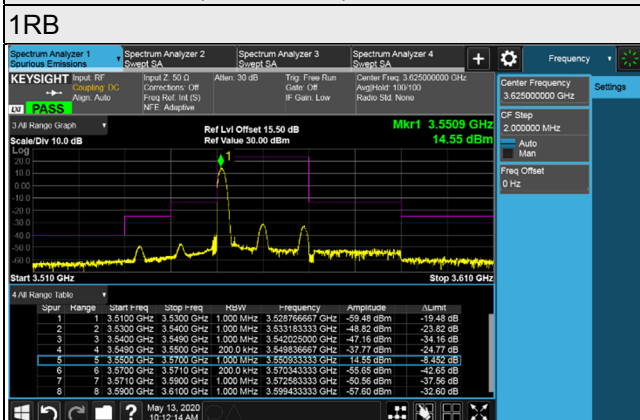

LTE Band 48, Channel Bandwidth 20MHz

Channel 55340 (3560.0MHz)