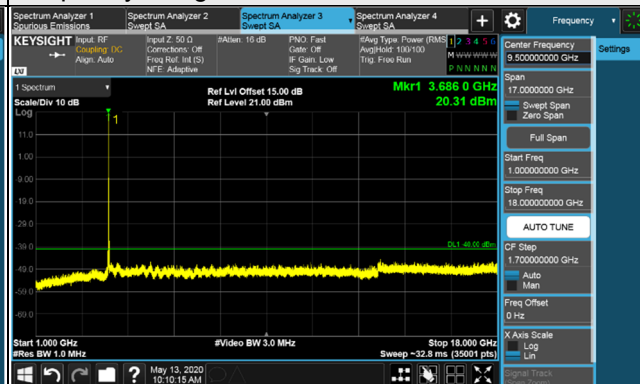

Frequency Range : 9kHz~1GHz

Frequency Range : 1GHz~18GHz

Frequency Range : 18GHz~40GHz

LTE Band 48, Channel Bandwidth 15MHz

Channel 56665 (3692.50MHz)

Frequency Range : 9kHz~1GHz

Frequency Range : 1GHz~18GHz

Frequency Range : 18GHz~40GHz

### LTE Band 48, Channel Bandwidth 20MHz