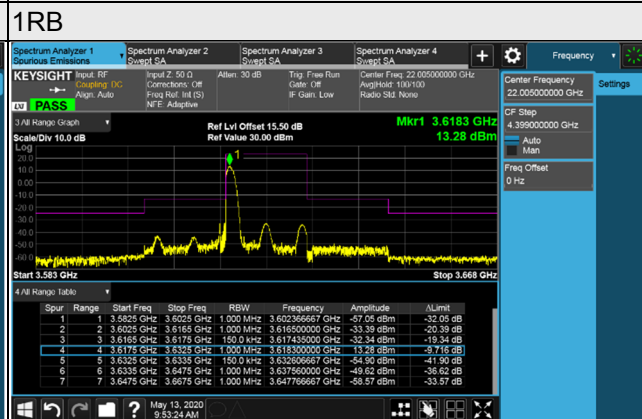

LTE Band 48, Channel Bandwidth 15MHz

Channel 55315 (3557.50MHz)

Channel 55990 (3625.0MHz)

### LTE Band 48, Channel Bandwidth 15MHz

### Channel 56665 (3692.5MHz)