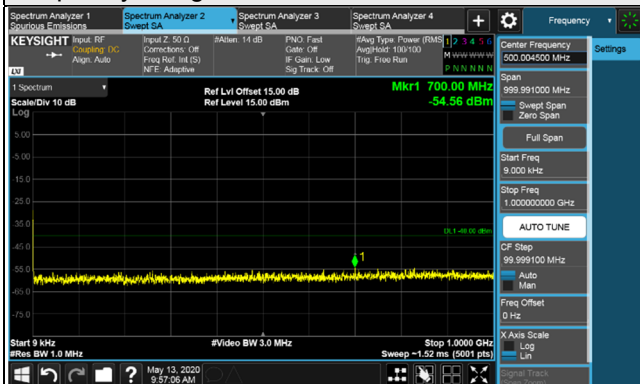

#### Full RB

LTE Band 48, Channel Bandwidth 15MHz

Channel 55315 (3557.50MHz)

Frequency Range : 9kHz~1GHz

Frequency Range : 1GHz~18GHz

Frequency Range : 18GHz~40GHz

LTE Band 48, Channel Bandwidth 15MHz

Channel 55990 (3625.0MHz)

Frequency Range : 9kHz~1GHz

Frequency Range : 1GHz~18GHz

Frequency Range : 18GHz~40GHz

LTE Band 48, Channel Bandwidth 15MHz

Channel 56665 (3692.50MHz)

Frequency Range : 9kHz~1GHz

Frequency Range : 1GHz~18GHz