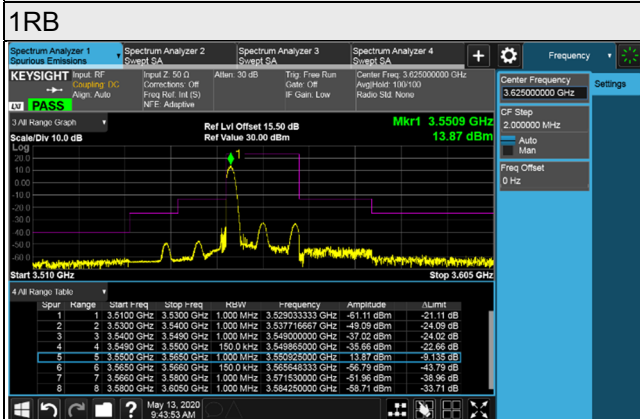

LTE Band 48, Channel Bandwidth 15MHz

Channel 55315 (3557.50MHz)

Channel 55990 (3625.0MHz)

### LTE Band 48, Channel Bandwidth 15MHz

### Channel 56665 (3692.5MHz)