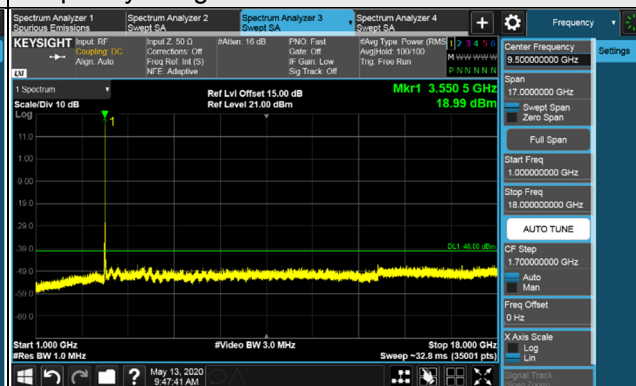

#### Full RB

LTE Band 48, Channel Bandwidth 15MHz

Channel 55315 (3557.50MHz)

Frequency Range : 9kHz~1GHz

Frequency Range : 1GHz~18GHz

Frequency Range : 18GHz~40GHz

LTE Band 48, Channel Bandwidth 15MHz

Channel 55990 (3625.0MHz)