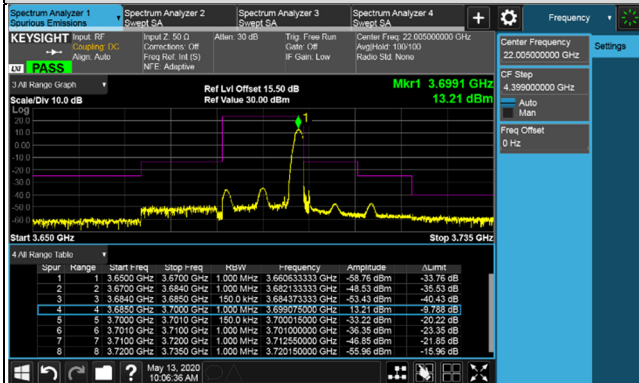

LTE Band 48, Channel Bandwidth 15MHz

Channel 56665 (3692.5MHz)

1RB

1RB 74

Full RB