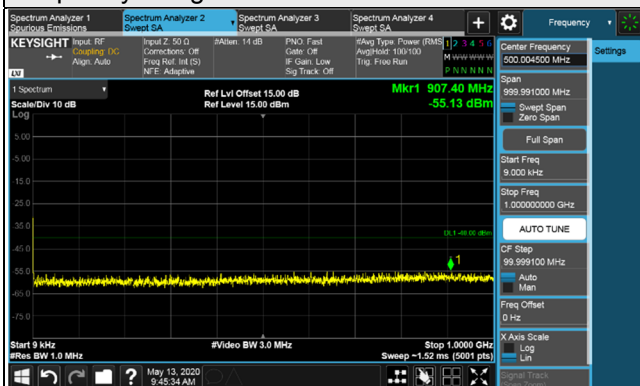

#### Full RB

LTE Band 48, Channel Bandwidth 15MHz

Channel 55315 (3557.50MHz)

Frequency Range : 9kHz~1GHz

Frequency Range : 1GHz~18GHz

Frequency Range : 18GHz~40GHz

LTE Band 48, Channel Bandwidth 15MHz

Channel 55990 (3625.0MHz)