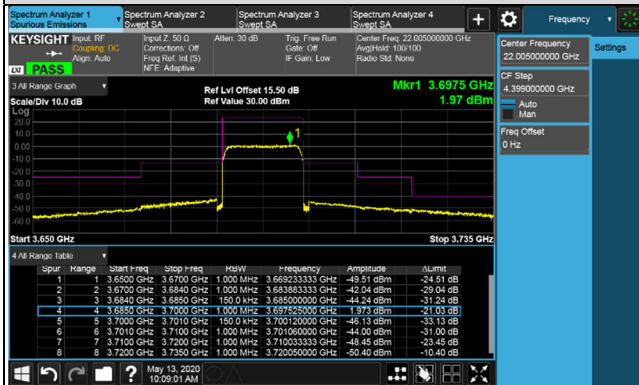

LTE Band 48, Channel Bandwidth 15MHz

Channel 56665 (3692.5MHz)

1RB

1RB 74

Full RB