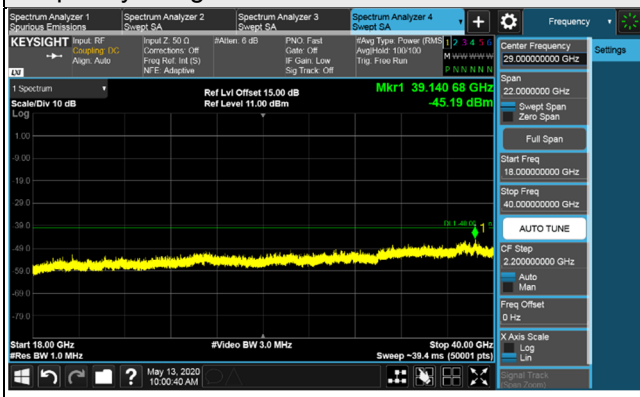

#### Full RB

LTE Band 48, Channel Bandwidth 15MHz

Channel 55315 (3557.50MHz)

Frequency Range : 9kHz~1GHz

Frequency Range : 1GHz~18GHz

Frequency Range : 18GHz~40GHz

LTE Band 48, Channel Bandwidth 15MHz

Channel 55990 (3625.0MHz)

Frequency Range : 9kHz~1GHz

Frequency Range : 1GHz~18GHz

Frequency Range : 18GHz~40GHz

LTE Band 48, Channel Bandwidth 15MHz

Channel 56665 (3692.50MHz)

Frequency Range : 9kHz~1GHz

Frequency Range : 1GHz~18GHz