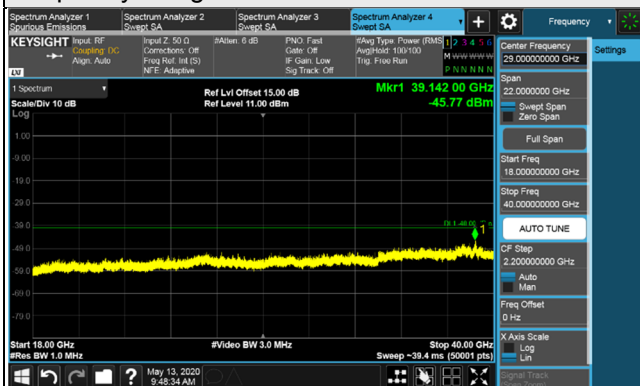

#### Full RB

LTE Band 48, Channel Bandwidth 15MHz

Channel 55315 (3557.50MHz)

Frequency Range : 9kHz~1GHz

Frequency Range : 1GHz~18GHz

Frequency Range : 18GHz~40GHz

LTE Band 48, Channel Bandwidth 15MHz

Channel 55990 (3625.0MHz)

Frequency Range : 9kHz~1GHz

Frequency Range : 1GHz~18GHz

Frequency Range : 18GHz~40GHz

LTE Band 48, Channel Bandwidth 15MHz

Channel 56665 (3692.50MHz)

Frequency Range : 9kHz~1GHz

Frequency Range : 1GHz~18GHz