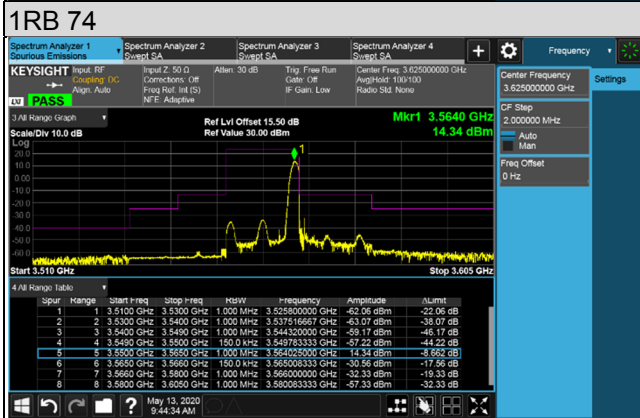

LTE Band 48, Channel Bandwidth 15MHz

Channel 55315 (3557.50MHz)

Channel 55990 (3625.0MHz)

### LTE Band 48, Channel Bandwidth 15MHz

### Channel 56665 (3692.5MHz)