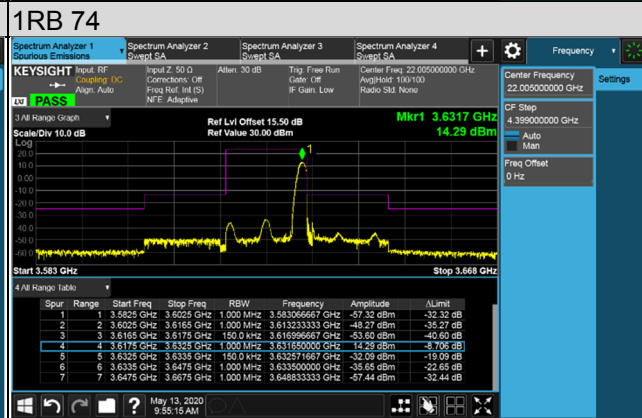

LTE Band 48, Channel Bandwidth 15MHz

Channel 55315 (3557.50MHz)

Channel 55990 (3625.0MHz)

### LTE Band 48, Channel Bandwidth 15MHz

### Channel 56665 (3692.5MHz)