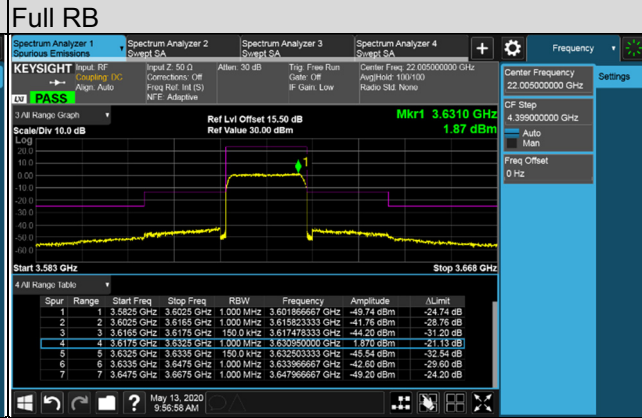

LTE Band 48, Channel Bandwidth 15MHz

Channel 55315 (3557.50MHz)

Channel 55990 (3625.0MHz)

### LTE Band 48, Channel Bandwidth 15MHz

### Channel 56665 (3692.5MHz)