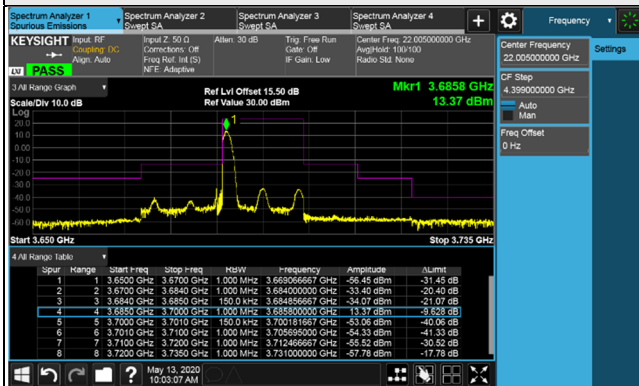

LTE Band 48, Channel Bandwidth 15MHz

Channel 56665 (3692.5MHz)

1RB