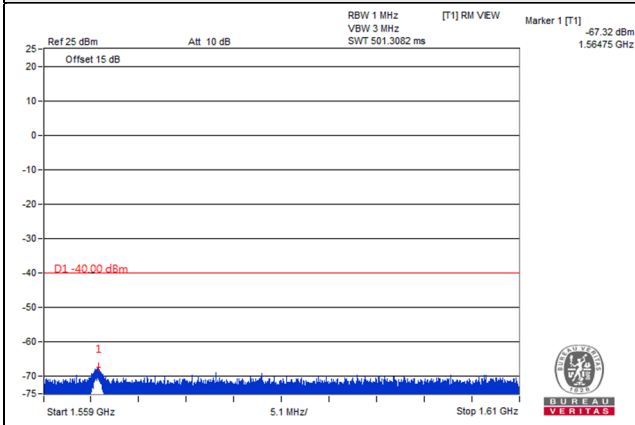

Frequency Range : 1.559GHz~1.61GHz

Frequency Range : 1.61GHz~8GHz

Channel Bandwidth: 5MHz

Channel 23255 (784.5MHz)

Frequency Range : 9kHz~1GHz

Frequency Range : 1GHz~1.559GHz

Frequency Range : 1.559GHz~1.61GHz