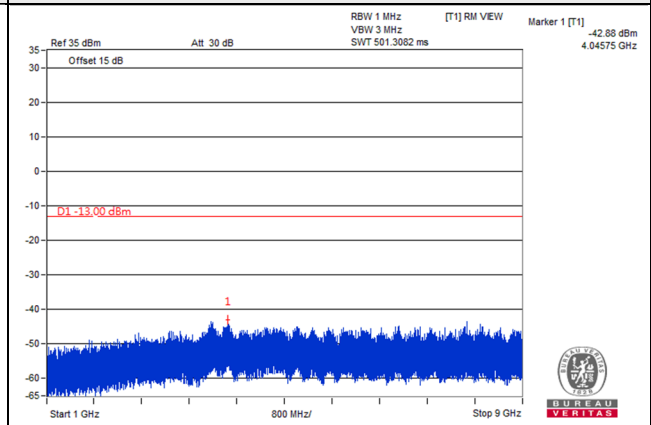

Channel 20525 (836.5MHz)

Frequency Range : 9kHz~1GHz

Frequency Range : 1GHz~9GHz

Channel 20625 (846.5MHz)

Frequency Range : 9kHz~1GHz

Frequency Range : 1GHz~9GHz

*The 9kHz signal over the limit is from Spectrum.

LTE Band 5, Channel Bandwidth 10MHz

Channel 20450 (829.0MHz)

Frequency Range : 9kHz~1GHz

Frequency Range : 1GHz~9GHz

Channel 20525 (836.5MHz)

Frequency Range : 9kHz~1GHz

Frequency Range : 1GHz~9GHz

Channel 20600 (844.0MHz)

Frequency Range : 9kHz~1GHz

Frequency Range : 1GHz~9GHz

*The 9kHz signal over the limit is from Spectrum.

LTE Band 12

Channel Band width: 1.4MHz

Channel 23017 (699.7MHz)

Frequency Range : 9kHz~1GHz

Frequency Range : 1GHz~8GHz