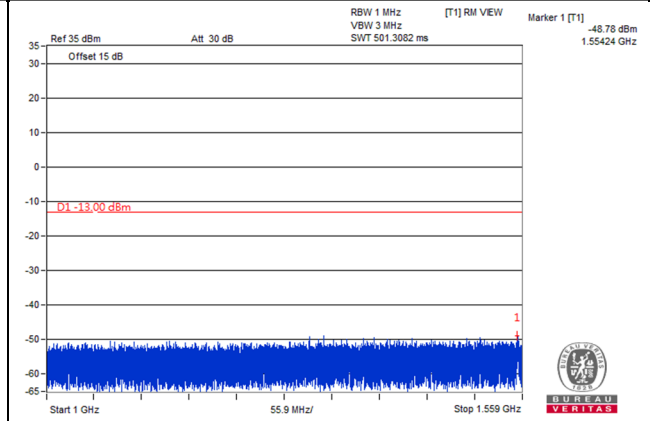

Frequency Range : 1GHz~1.559GHz