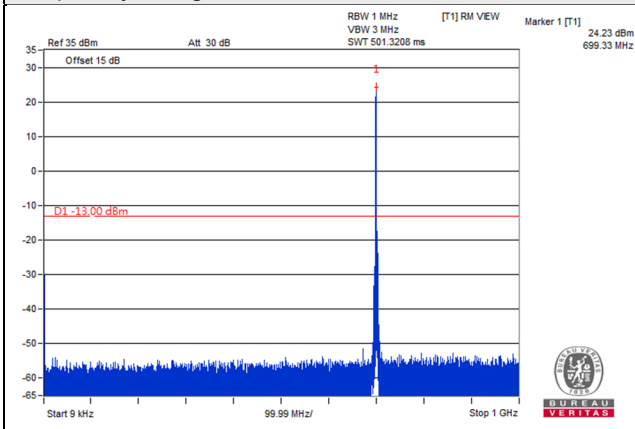

Channel Band width: 5MHz

Channel 23035 (701.5MHz)

Frequency Range : 9kHz~1GHz

Frequency Range : 1GHz~8GHz

Channel 23095 (707.5MHz)

Frequency Range : 9kHz~1GHz

Frequency Range : 1GHz~8GHz

Channel 23155 (713.5MHz)