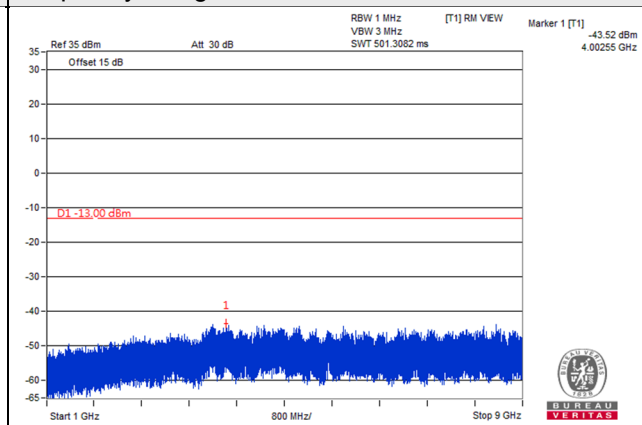

LTE Band 5, Channel Bandwidth 3MHz

Channel 20415 (825.5MHz)

Frequency Range : 9kHz~1GHz

Frequency Range : 1GHz~9GHz

Channel 20525 (836.5MHz)

Frequency Range : 9kHz~1GHz

Frequency Range : 1GHz~9GHz

Channel 20635 (847.5MHz)

Frequency Range : 9kHz~1GHz

Frequency Range : 1GHz~9GHz

*The 9kHz signal over the limit is from Spectrum.

LTE Band 5, Channel Bandwidth 5MHz

Channel 20425 (826.5MHz)

Frequency Range : 9kHz~1GHz

Frequency Range : 1GHz~9GHz

Channel 20525 (836.5MHz)

Frequency Range : 9kHz~1GHz

Frequency Range : 1GHz~9GHz

Channel 20625 (846.5MHz)

Frequency Range : 9kHz~1GHz

Frequency Range : 1GHz~9GHz

*The 9kHz signal over the limit is from Spectrum.

LTE Band 5, Channel Bandwidth 10MHz

Channel 20450 (829.0MHz)

Frequency Range : 9kHz~1GHz

Frequency Range : 1GHz~9GHz

Channel 20525 (836.5MHz)

Frequency Range : 9kHz~1GHz

Frequency Range : 1GHz~9GHz

Channel 20600 (844.0MHz)