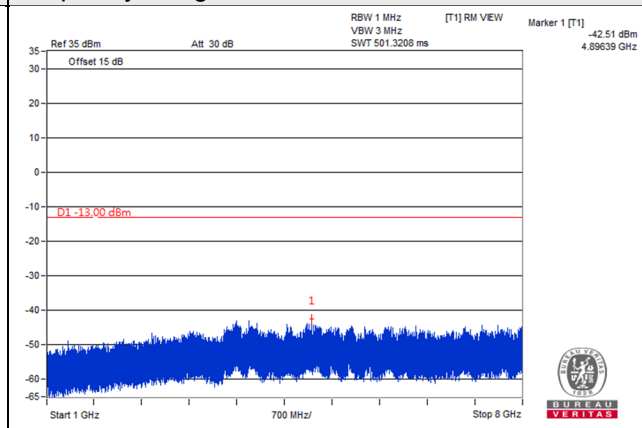

Channel Band width: 5MHz

Channel 23035 (701.5MHz)

Frequency Range : 9kHz~1GHz

Frequency Range : 1GHz~8GHz

Channel 23095 (707.5MHz)

Frequency Range : 9kHz~1GHz

Frequency Range : 1GHz~8GHz

Channel 23155 (713.5MHz)