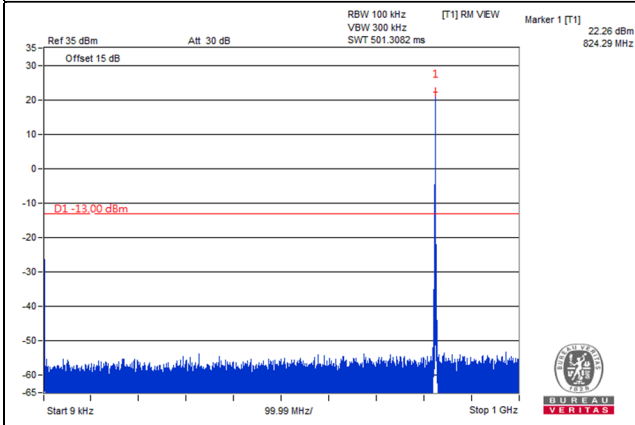

LTE Band 5, Channel Bandwidth 3MHz

Channel 20415 (825.5MHz)

Frequency Range : 9kHz~1GHz

Frequency Range : 1GHz~9GHz

Channel 20525 (836.5MHz)

Frequency Range : 9kHz~1GHz

Frequency Range : 1GHz~9GHz

Channel 20635 (847.5MHz)

Frequency Range : 9kHz~1GHz

Frequency Range : 1GHz~9GHz

*The 9kHz signal over the limit is from Spectrum.

LTE Band 5, Channel Bandwidth 5MHz

Channel 20425 (826.5MHz)

Frequency Range : 9kHz~1GHz

Frequency Range : 1GHz~9GHz

Channel 20525 (836.5MHz)

Frequency Range : 9kHz~1GHz

Frequency Range : 1GHz~9GHz

Channel 20625 (846.5MHz)

Frequency Range : 9kHz~1GHz

Frequency Range : 1GHz~9GHz

*The 9kHz signal over the limit is from Spectrum.

LTE Band 5, Channel Bandwidth 10MHz

Channel 20450 (829.0MHz)

Frequency Range : 9kHz~1GHz

Frequency Range : 1GHz~9GHz

Channel 20525 (836.5MHz)

Frequency Range : 9kHz~1GHz

Frequency Range : 1GHz~9GHz

Channel 20600 (844.0MHz)