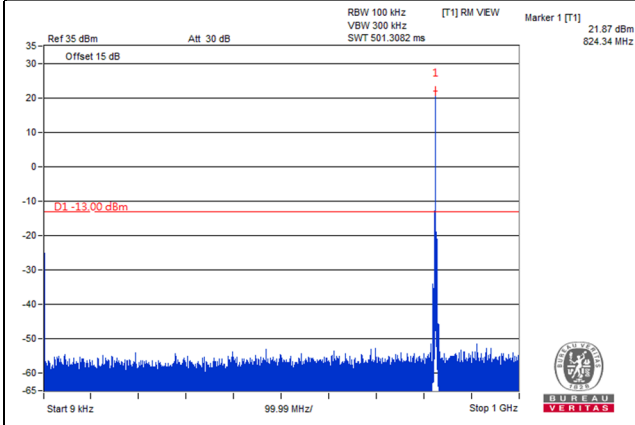

LTE Band 5, Channel Bandwidth 3MHz

Channel 20415 (825.5MHz)

Frequency Range : 9kHz~1GHz

Frequency Range : 1GHz~9GHz

Channel 20525 (836.5MHz)

Frequency Range : 9kHz~1GHz

Frequency Range : 1GHz~9GHz

Channel 20635 (847.5MHz)

Frequency Range : 9kHz~1GHz

Frequency Range : 1GHz~9GHz

*The 9kHz signal over the limit is from Spectrum.

LTE Band 5, Channel Bandwidth 5MHz

Channel 20425 (826.5MHz)

Frequency Range : 9kHz~1GHz

Frequency Range : 1GHz~9GHz

Channel 20525 (836.5MHz)

Frequency Range : 9kHz~1GHz

Frequency Range : 1GHz~9GHz

Channel 20625 (846.5MHz)

Frequency Range : 9kHz~1GHz

Frequency Range : 1GHz~9GHz

*The 9kHz signal over the limit is from Spectrum.

LTE Band 5, Channel Bandwidth 10MHz

Channel 20450 (829.0MHz)

Frequency Range : 9kHz~1GHz

Frequency Range : 1GHz~9GHz

Channel 20525 (836.5MHz)

Frequency Range : 9kHz~1GHz

Frequency Range : 1GHz~9GHz

Channel 20600 (844.0MHz)