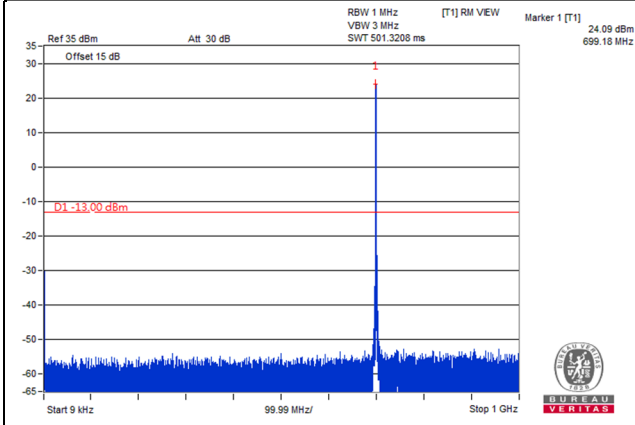

Channel Band width: 3MHz

Channel 23025 (700.5MHz)

Frequency Range : 9kHz~1GHz