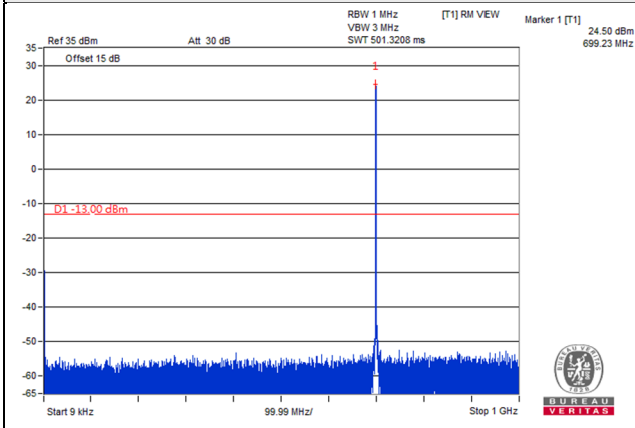

LTE Band 5, Channel Bandwidth 10MHz

Channel 20450 (829.0MHz)

Frequency Range : 9kHz~1GHz

Frequency Range : 1GHz~9GHz

Channel 20525 (836.5MHz)

Frequency Range : 9kHz~1GHz

Frequency Range : 1GHz~9GHz

Channel 20600 (844.0MHz)

Frequency Range : 9kHz~1GHz

Frequency Range : 1GHz~9GHz

*The 9kHz signal over the limit is from Spectrum.

LTE Band 12

Channel Band width: 1.4MHz

Channel 23017 (699.7MHz)

Frequency Range : 9kHz~1GHz

Frequency Range : 1GHz~8GHz