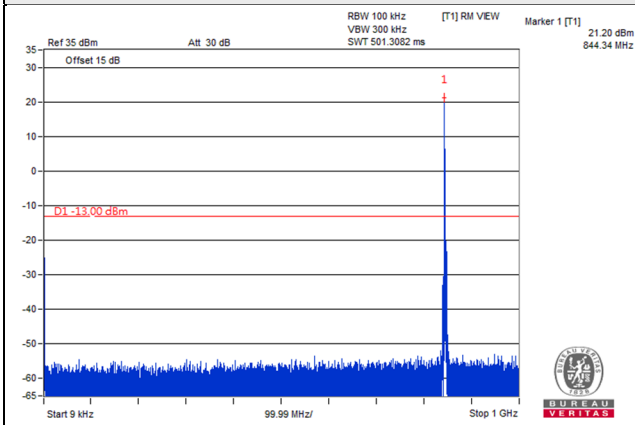

Frequency Range : 9kHz~1GHz

Frequency Range : 1GHz~9GHz

*The 9kHz signal over the limit is from Spectrum.

LTE Band 5, Channel Bandwidth 5MHz

Channel 20425 (826.5MHz)

Frequency Range : 9kHz~1GHz

Frequency Range : 1GHz~9GHz

Channel 20525 (836.5MHz)

Frequency Range : 9kHz~1GHz

Frequency Range : 1GHz~9GHz

Channel 20625 (846.5MHz)

Frequency Range : 9kHz~1GHz

Frequency Range : 1GHz~9GHz

*The 9kHz signal over the limit is from Spectrum.

LTE Band 5, Channel Bandwidth 10MHz

Channel 20450 (829.0MHz)

Frequency Range : 9kHz~1GHz

Frequency Range : 1GHz~9GHz

Channel 20525 (836.5MHz)

Frequency Range : 9kHz~1GHz

Frequency Range : 1GHz~9GHz

Channel 20600 (844.0MHz)

Frequency Range : 9kHz~1GHz

Frequency Range : 1GHz~9GHz

*The 9kHz signal over the limit is from Spectrum.

LTE Band 12

Channel Band width: 1.4MHz

Channel 23017 (699.7MHz)

Frequency Range : 9kHz~1GHz

Frequency Range : 1GHz~8GHz