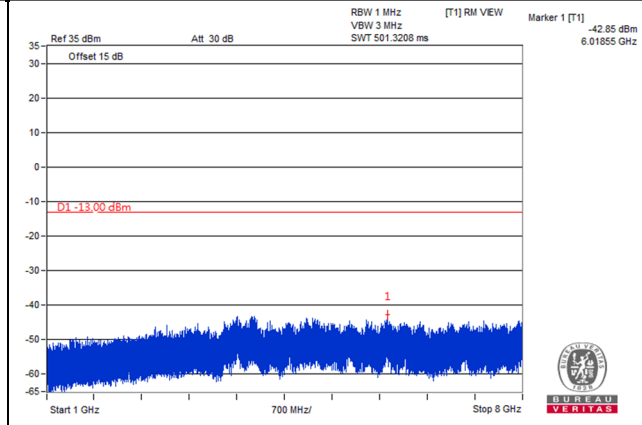

Frequency Range : 1GHz~8GHz