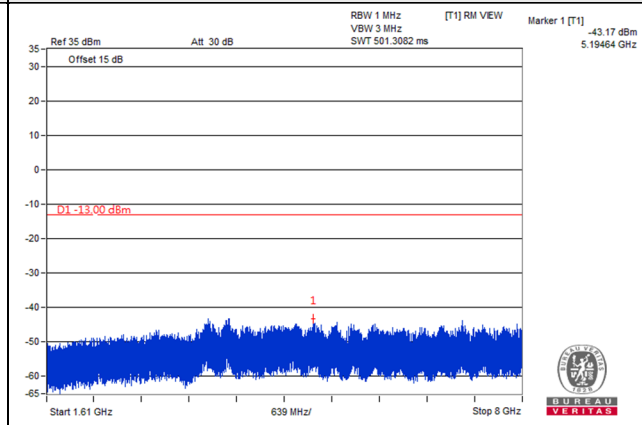

Frequency Range : 1.61GHz~8GHz