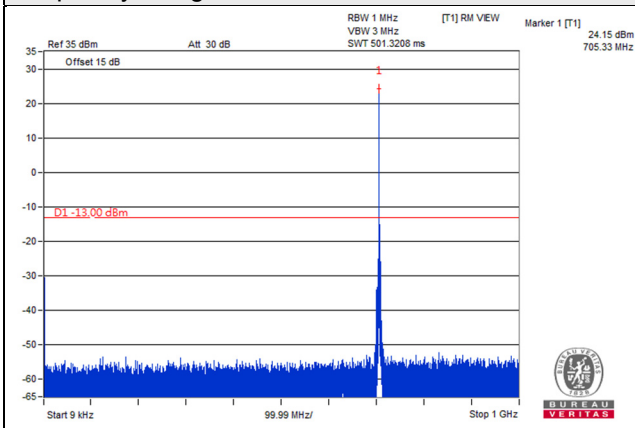

Channel Band width: 5MHz

Channel 23035 (701.5MHz)

Frequency Range : 9kHz~1GHz

Frequency Range : 1GHz~8GHz

Channel 23095 (707.5MHz)

Frequency Range : 9kHz~1GHz

Frequency Range : 1GHz~8GHz

Channel 23155 (713.5MHz)