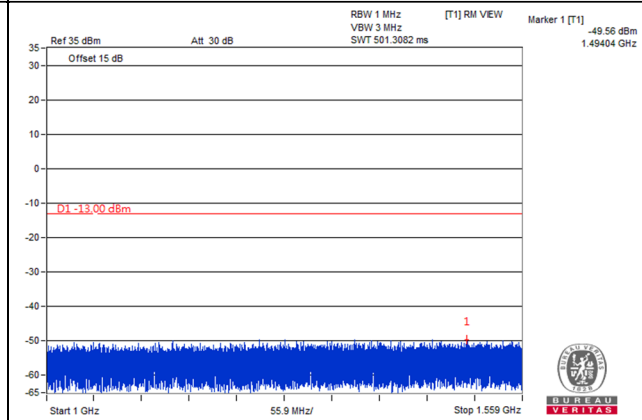

Frequency Range : 1.559GHz~1.61GHz

Frequency Range : 1.61GHz~8GHz

Channel Bandwidth: 5MHz

Channel 23255 (784.5MHz)

Frequency Range : 9kHz~1GHz

Frequency Range : 1GHz~1.559GHz

Frequency Range : 1.559GHz~1.61GHz

Frequency Range : 1.61GHz~8GHz