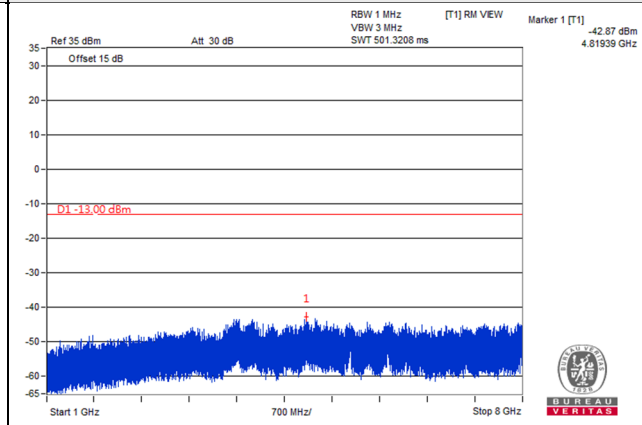

Frequency Range : 1GHz~8GHz