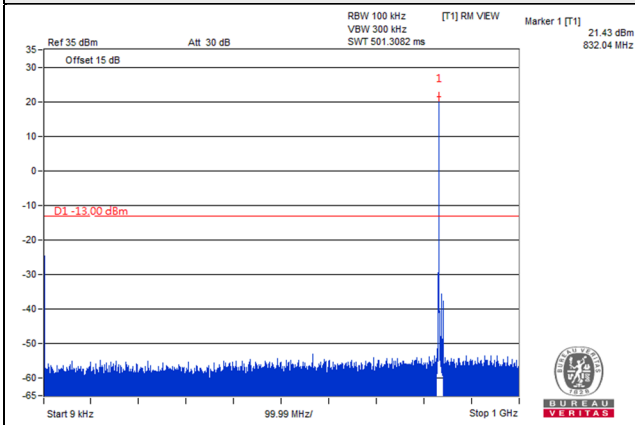

Channel 20525 (836.5MHz)

Frequency Range : 9kHz~1GHz

Frequency Range : 1GHz~9GHz

Channel 20625 (846.5MHz)

Frequency Range : 9kHz~1GHz

Frequency Range : 1GHz~9GHz

*The 9kHz signal over the limit is from Spectrum.

LTE Band 5, Channel Bandwidth 10MHz

Channel 20450 (829.0MHz)

Frequency Range : 9kHz~1GHz

Frequency Range : 1GHz~9GHz

Channel 20525 (836.5MHz)

Frequency Range : 9kHz~1GHz

Frequency Range : 1GHz~9GHz

Channel 20600 (844.0MHz)

Frequency Range : 9kHz~1GHz

Frequency Range : 1GHz~9GHz

*The 9kHz signal over the limit is from Spectrum.

LTE Band 12

Channel Band width: 1.4MHz

Channel 23017 (699.7MHz)

Frequency Range : 9kHz~1GHz

Frequency Range : 1GHz~8GHz