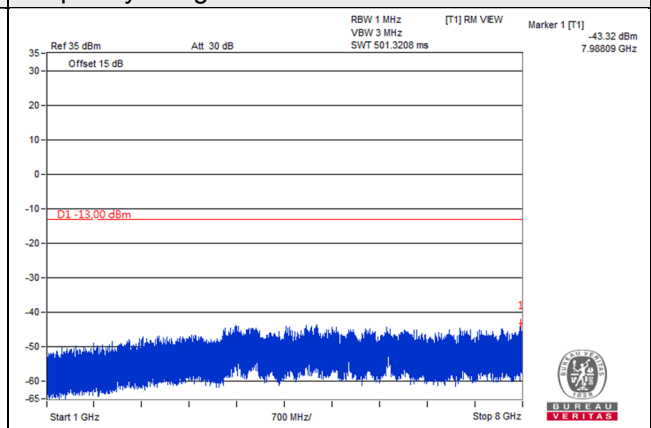

Frequency Range : 1GHz~8GHz

Channel 23130 (711MHz)

Frequency Range : 9kHz~1GHz

Frequency Range : 1GHz~8GHz

LTE Band 13

Channel Bandwidth: 5MHz

Channel 23205 (779.5MHz)

Frequency Range : 9kHz~1GHz