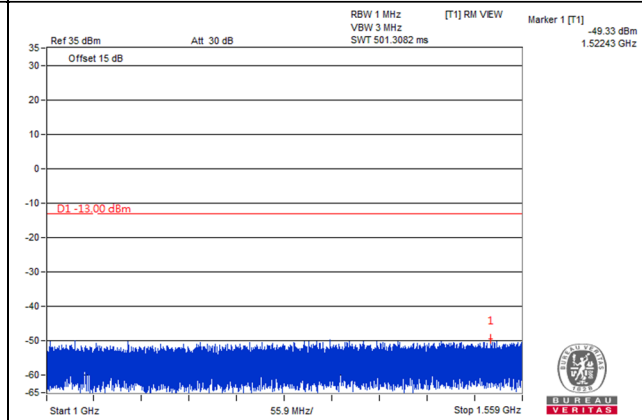

Frequency Range : 1GHz~8GHz

Channel 23130 (711MHz)

Frequency Range : 9kHz~1GHz

Frequency Range : 1GHz~8GHz

LTE Band 13

Channel Bandwidth: 5MHz

Channel 23205 (779.5MHz)

Frequency Range : 9kHz~1GHz

Frequency Range : 1GHz~1.559GHz

Frequency Range : 1.559GHz~1.61GHz

Frequency Range : 1.61GHz~8GHz

Channel Bandwidth: 5MHz

Channel 23230 (782.0MHz)

Frequency Range : 9kHz~1GHz

Frequency Range : 1GHz~1.559GHz