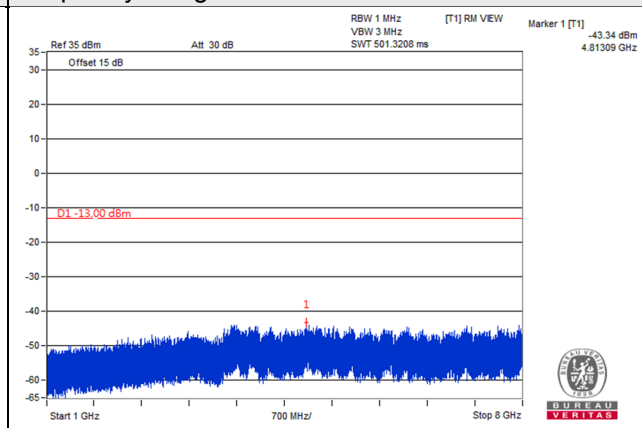

Frequency Range : 1GHz~8GHz