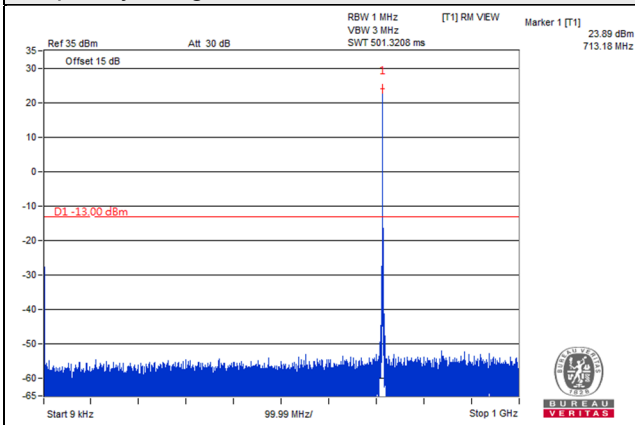

Frequency Range : 9kHz~1GHz

Frequency Range : 1GHz~8GHz

Channel 23095 (707.5MHz)

Frequency Range : 9kHz~1GHz

Frequency Range : 1GHz~8GHz

Channel 23165 (714.5MHz)

Frequency Range : 9kHz~1GHz

Frequency Range : 1GHz~8GHz

Channel Band width: 5MHz

Channel 23035 (701.5MHz)

Frequency Range : 9kHz~1GHz

Frequency Range : 1GHz~8GHz

Channel 23095 (707.5MHz)

Frequency Range : 9kHz~1GHz

Frequency Range : 1GHz~8GHz

Channel 23155 (713.5MHz)