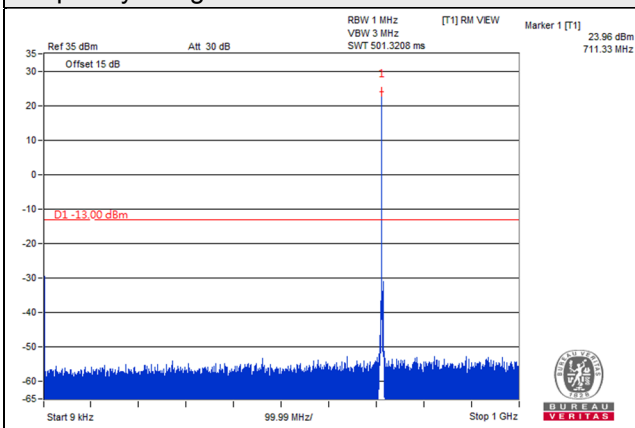

Channel 23155 (713.5MHz)

Frequency Range : 9kHz~1GHz