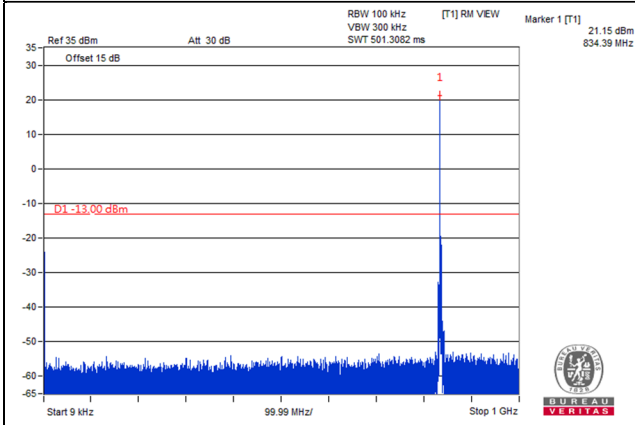

LTE Band 5, Channel Bandwidth 3MHz

Channel 20415 (825.5MHz)

Frequency Range : 9kHz~1GHz

Frequency Range : 1GHz~9GHz

Channel 20525 (836.5MHz)

Frequency Range : 9kHz~1GHz

Frequency Range : 1GHz~9GHz

Channel 20635 (847.5MHz)

Frequency Range : 9kHz~1GHz

Frequency Range : 1GHz~9GHz

*The 9kHz signal over the limit is from Spectrum.

LTE Band 5, Channel Bandwidth 5MHz

Channel 20425 (826.5MHz)

Frequency Range : 9kHz~1GHz

Frequency Range : 1GHz~9GHz

Channel 20525 (836.5MHz)

Frequency Range : 9kHz~1GHz

Frequency Range : 1GHz~9GHz

Channel 20625 (846.5MHz)

Frequency Range : 9kHz~1GHz

Frequency Range : 1GHz~9GHz

*The 9kHz signal over the limit is from Spectrum.

LTE Band 5, Channel Bandwidth 10MHz

Channel 20450 (829.0MHz)

Frequency Range : 9kHz~1GHz

Frequency Range : 1GHz~9GHz

Channel 20525 (836.5MHz)

Frequency Range : 9kHz~1GHz

Frequency Range : 1GHz~9GHz

Channel 20600 (844.0MHz)