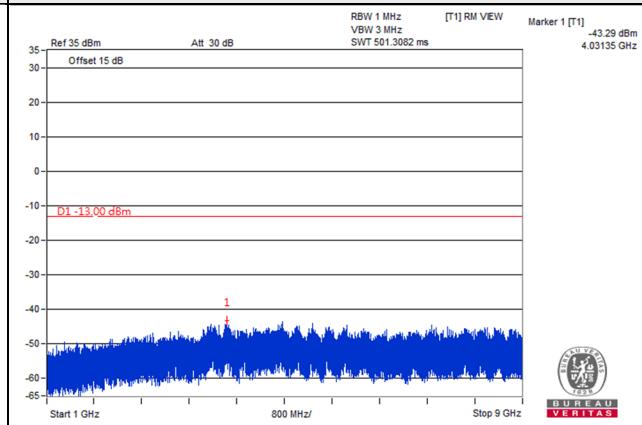

LTE Band 5, Channel Bandwidth 3MHz

Channel 20415 (825.5MHz)

Frequency Range : 9kHz~1GHz

Frequency Range : 1GHz~9GHz

Channel 20525 (836.5MHz)

Frequency Range : 9kHz~1GHz

Frequency Range : 1GHz~9GHz

Channel 20635 (847.5MHz)

Frequency Range : 9kHz~1GHz

Frequency Range : 1GHz~9GHz

*The 9kHz signal over the limit is from Spectrum.

LTE Band 5, Channel Bandwidth 5MHz

Channel 20425 (826.5MHz)

Frequency Range : 9kHz~1GHz

Frequency Range : 1GHz~9GHz

Channel 20525 (836.5MHz)

Frequency Range : 9kHz~1GHz

Frequency Range : 1GHz~9GHz

Channel 20625 (846.5MHz)

Frequency Range : 9kHz~1GHz

Frequency Range : 1GHz~9GHz

*The 9kHz signal over the limit is from Spectrum.

LTE Band 5, Channel Bandwidth 10MHz

Channel 20450 (829.0MHz)

Frequency Range : 9kHz~1GHz

Frequency Range : 1GHz~9GHz

Channel 20525 (836.5MHz)

Frequency Range : 9kHz~1GHz

Frequency Range : 1GHz~9GHz

Channel 20600 (844.0MHz)