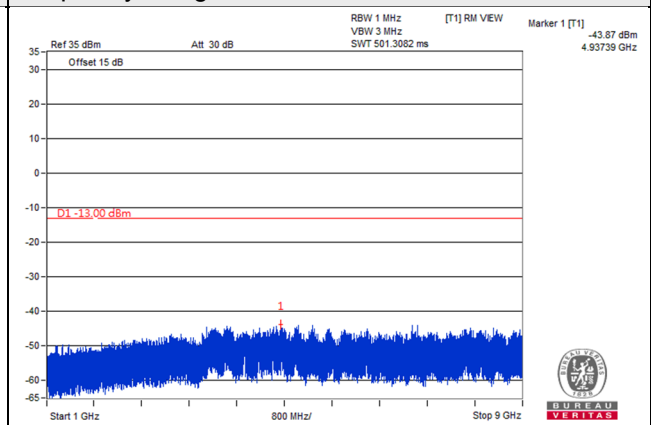

Channel 20525 (836.5MHz)

Frequency Range : 9kHz~1GHz

Frequency Range : 1GHz~9GHz

Channel 20625 (846.5MHz)

Frequency Range : 9kHz~1GHz

Frequency Range : 1GHz~9GHz

*The 9kHz signal over the limit is from Spectrum.

LTE Band 5, Channel Bandwidth 10MHz

Channel 20450 (829.0MHz)

Frequency Range : 9kHz~1GHz

Frequency Range : 1GHz~9GHz

Channel 20525 (836.5MHz)

Frequency Range : 9kHz~1GHz

Frequency Range : 1GHz~9GHz

Channel 20600 (844.0MHz)

Frequency Range : 9kHz~1GHz

Frequency Range : 1GHz~9GHz

*The 9kHz signal over the limit is from Spectrum.

LTE Band 12

Channel Band width: 1.4MHz

Channel 23017 (699.7MHz)

Frequency Range : 9kHz~1GHz

Frequency Range : 1GHz~8GHz