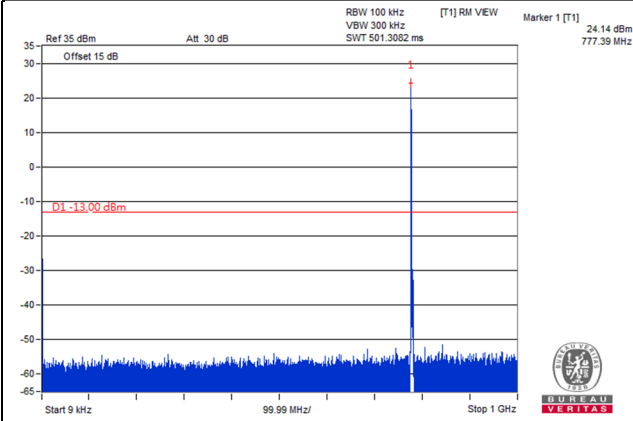

Frequency Range : 1GHz~8GHz

Channel 23130 (711MHz)

Frequency Range : 9kHz~1GHz

Frequency Range : 1GHz~8GHz

LTE Band 13

Channel Bandwidth: 5MHz

Channel 23205 (779.5MHz)

Frequency Range : 9kHz~1GHz