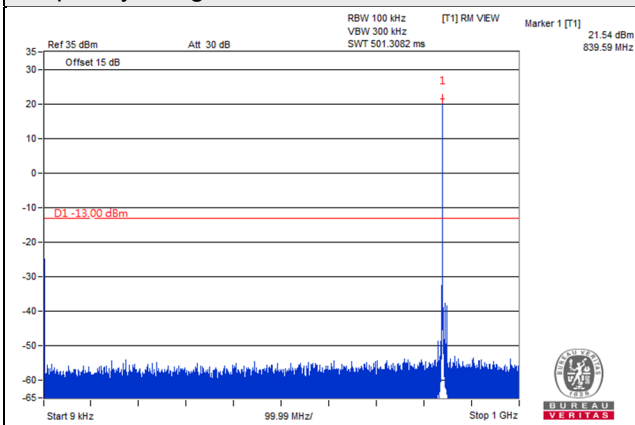

Channel 20525 (836.5MHz)

Frequency Range : 9kHz~1GHz

Frequency Range : 1GHz~9GHz

Channel 20625 (846.5MHz)

Frequency Range : 9kHz~1GHz

Frequency Range : 1GHz~9GHz

*The 9kHz signal over the limit is from Spectrum.

LTE Band 5, Channel Bandwidth 10MHz

Channel 20450 (829.0MHz)

Frequency Range : 9kHz~1GHz

Frequency Range : 1GHz~9GHz

Channel 20525 (836.5MHz)

Frequency Range : 9kHz~1GHz

Frequency Range : 1GHz~9GHz

Channel 20600 (844.0MHz)

Frequency Range : 9kHz~1GHz

Frequency Range : 1GHz~9GHz

*The 9kHz signal over the limit is from Spectrum.

LTE Band 12

Channel Band width: 1.4MHz

Channel 23017 (699.7MHz)

Frequency Range : 9kHz~1GHz

Frequency Range : 1GHz~8GHz