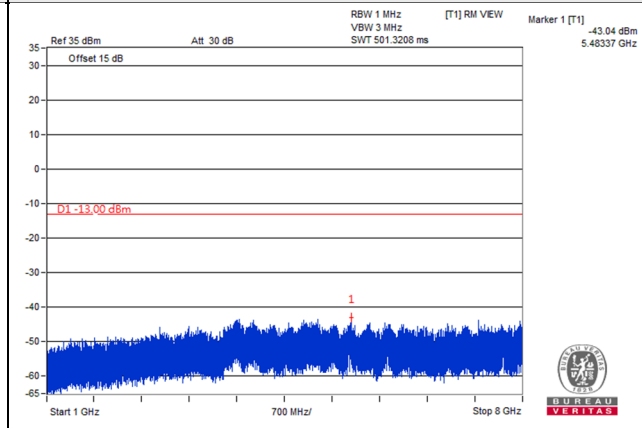

LTE Band 5, Channel Bandwidth 10MHz

Channel 20450 (829.0MHz)

Frequency Range : 9kHz~1GHz

Frequency Range : 1GHz~9GHz

Channel 20525 (836.5MHz)

Frequency Range : 9kHz~1GHz

Frequency Range : 1GHz~9GHz

Channel 20600 (844.0MHz)

Frequency Range : 9kHz~1GHz

Frequency Range : 1GHz~9GHz

*The 9kHz signal over the limit is from Spectrum.

LTE Band 12

Channel Band width: 1.4MHz

Channel 23017 (699.7MHz)

Frequency Range : 9kHz~1GHz

Frequency Range : 1GHz~8GHz