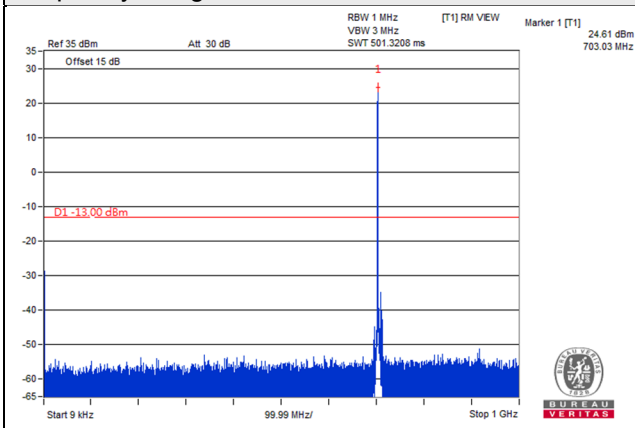

Frequency Range : 9kHz~1GHz

Frequency Range : 1GHz~8GHz

Channel Band width: 10MHz

Channel 23060 (704MHz)

Frequency Range : 9kHz~1GHz

Frequency Range : 1GHz~8GHz

Channel 23095 (707.5MHz)

Frequency Range : 9kHz~1GHz

Frequency Range : 1GHz~8GHz

Channel 23130 (711MHz)

Frequency Range : 9kHz~1GHz

Frequency Range : 1GHz~8GHz

LTE Band 13

Channel Bandwidth: 5MHz

Channel 23205 (779.5MHz)

Frequency Range : 9kHz~1GHz