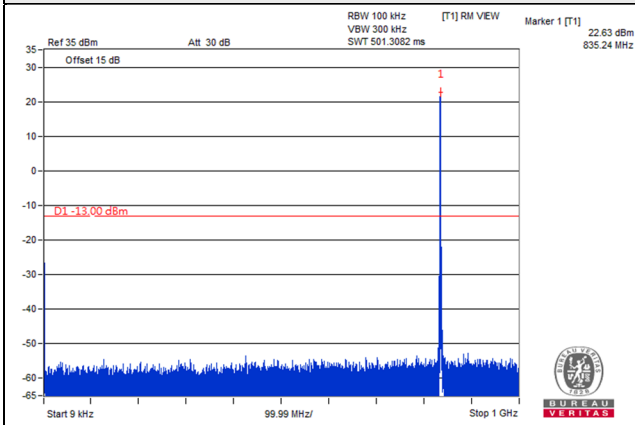

LTE Band 5, Channel Bandwidth 3MHz

Channel 20415 (825.5MHz)

Frequency Range : 9kHz~1GHz

Frequency Range : 1GHz~9GHz

Channel 20525 (836.5MHz)

Frequency Range : 9kHz~1GHz

Frequency Range : 1GHz~9GHz

Channel 20635 (847.5MHz)

Frequency Range : 9kHz~1GHz

Frequency Range : 1GHz~9GHz

*The 9kHz signal over the limit is from Spectrum.

LTE Band 5, Channel Bandwidth 5MHz

Channel 20425 (826.5MHz)

Frequency Range : 9kHz~1GHz

Frequency Range : 1GHz~9GHz

Channel 20525 (836.5MHz)

Frequency Range : 9kHz~1GHz

Frequency Range : 1GHz~9GHz

Channel 20625 (846.5MHz)

Frequency Range : 9kHz~1GHz

Frequency Range : 1GHz~9GHz

*The 9kHz signal over the limit is from Spectrum.

LTE Band 5, Channel Bandwidth 10MHz

Channel 20450 (829.0MHz)

Frequency Range : 9kHz~1GHz

Frequency Range : 1GHz~9GHz

Channel 20525 (836.5MHz)

Frequency Range : 9kHz~1GHz

Frequency Range : 1GHz~9GHz

Channel 20600 (844.0MHz)