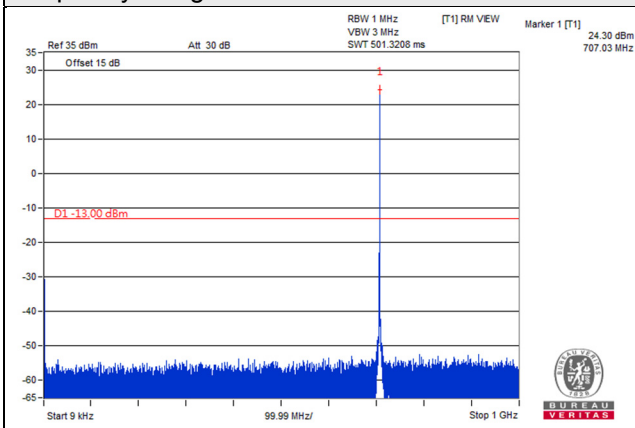

Channel 23095 (707.5MHz)

Frequency Range : 9kHz~1GHz