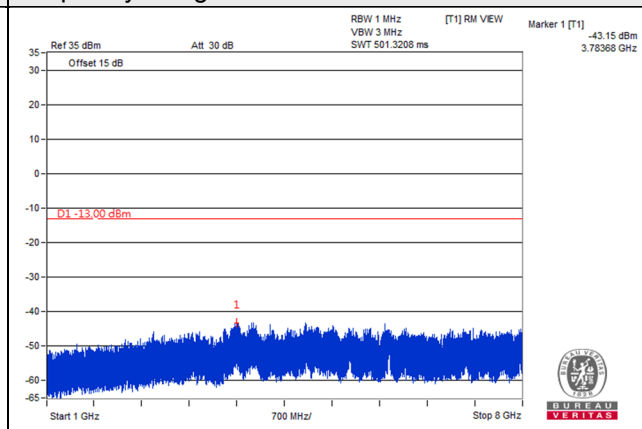

Frequency Range : 9kHz~1GHz

Frequency Range : 1GHz~9GHz

*The 9kHz signal over the limit is from Spectrum.

LTE Band 12

Channel Band width: 1.4MHz

Channel 23017 (699.7MHz)

Frequency Range : 9kHz~1GHz

Frequency Range : 1GHz~8GHz

Channel 23095 (707.5MHz)

Frequency Range : 9kHz~1GHz

Frequency Range : 1GHz~8GHz

Channel 23173 (715.3MHz)

Frequency Range : 9kHz~1GHz

Frequency Range : 1GHz~8GHz

Channel Band width: 3MHz

Channel 23025 (700.5MHz)