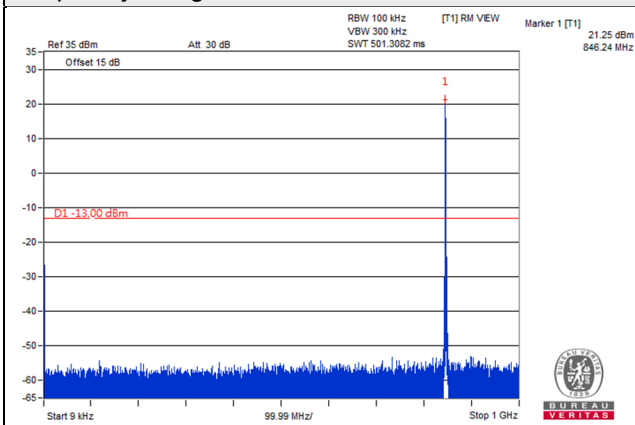

LTE Band 5, Channel Bandwidth 3MHz

Channel 20415 (825.5MHz)

Frequency Range : 9kHz~1GHz

Frequency Range : 1GHz~9GHz

Channel 20525 (836.5MHz)

Frequency Range : 9kHz~1GHz

Frequency Range : 1GHz~9GHz

Channel 20635 (847.5MHz)

Frequency Range : 9kHz~1GHz

Frequency Range : 1GHz~9GHz

*The 9kHz signal over the limit is from Spectrum.

LTE Band 5, Channel Bandwidth 5MHz

Channel 20425 (826.5MHz)

Frequency Range : 9kHz~1GHz

Frequency Range : 1GHz~9GHz

Channel 20525 (836.5MHz)

Frequency Range : 9kHz~1GHz

Frequency Range : 1GHz~9GHz

Channel 20625 (846.5MHz)

Frequency Range : 9kHz~1GHz

Frequency Range : 1GHz~9GHz

*The 9kHz signal over the limit is from Spectrum.

LTE Band 5, Channel Bandwidth 10MHz

Channel 20450 (829.0MHz)

Frequency Range : 9kHz~1GHz

Frequency Range : 1GHz~9GHz

Channel 20525 (836.5MHz)

Frequency Range : 9kHz~1GHz

Frequency Range : 1GHz~9GHz

Channel 20600 (844.0MHz)