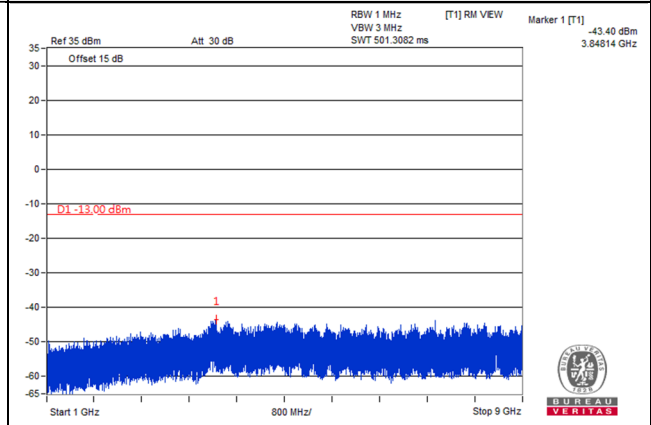

LTE Band 5, Channel Bandwidth 3MHz

Channel 20415 (825.5MHz)

Frequency Range : 9kHz~1GHz

Frequency Range : 1GHz~9GHz

Channel 20525 (836.5MHz)

Frequency Range : 9kHz~1GHz

Frequency Range : 1GHz~9GHz

Channel 20635 (847.5MHz)

Frequency Range : 9kHz~1GHz

Frequency Range : 1GHz~9GHz

*The 9kHz signal over the limit is from Spectrum.

LTE Band 5, Channel Bandwidth 5MHz

Channel 20425 (826.5MHz)

Frequency Range : 9kHz~1GHz

Frequency Range : 1GHz~9GHz

Channel 20525 (836.5MHz)

Frequency Range : 9kHz~1GHz

Frequency Range : 1GHz~9GHz

Channel 20625 (846.5MHz)

Frequency Range : 9kHz~1GHz

Frequency Range : 1GHz~9GHz

*The 9kHz signal over the limit is from Spectrum.

LTE Band 5, Channel Bandwidth 10MHz

Channel 20450 (829.0MHz)

Frequency Range : 9kHz~1GHz

Frequency Range : 1GHz~9GHz

Channel 20525 (836.5MHz)

Frequency Range : 9kHz~1GHz

Frequency Range : 1GHz~9GHz

Channel 20600 (844.0MHz)