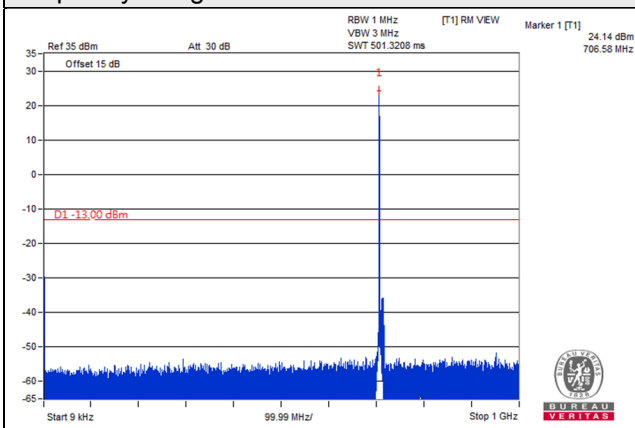

Channel Band width: 5MHz

Channel 23035 (701.5MHz)

Frequency Range : 9kHz~1GHz

Frequency Range : 1GHz~8GHz

Channel 23095 (707.5MHz)

Frequency Range : 9kHz~1GHz

Frequency Range : 1GHz~8GHz

Channel 23155 (713.5MHz)

Frequency Range : 9kHz~1GHz

Frequency Range : 1GHz~8GHz

Channel Band width: 10MHz

Channel 23060 (704MHz)

Frequency Range : 9kHz~1GHz

Frequency Range : 1GHz~8GHz

Channel 23095 (707.5MHz)

Frequency Range : 9kHz~1GHz

Frequency Range : 1GHz~8GHz

Channel 23130 (711MHz)

Frequency Range : 9kHz~1GHz

Frequency Range : 1GHz~8GHz

LTE Band 13

Channel Bandwidth: 5MHz

Channel 23205 (779.5MHz)

Frequency Range : 9kHz~1GHz