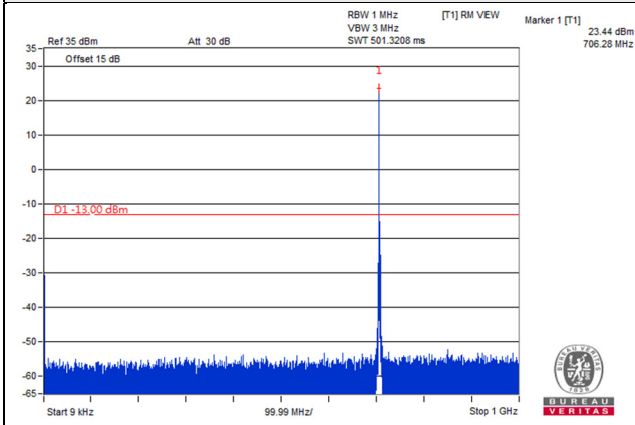

Frequency Range : 9kHz~1GHz

Frequency Range : 1GHz~8GHz

Channel 23095 (707.5MHz)

Frequency Range : 9kHz~1GHz

Frequency Range : 1GHz~8GHz

Channel 23165 (714.5MHz)

Frequency Range : 9kHz~1GHz

Frequency Range : 1GHz~8GHz

Channel Band width: 5MHz

Channel 23035 (701.5MHz)

Frequency Range : 9kHz~1GHz

Frequency Range : 1GHz~8GHz

Channel 23095 (707.5MHz)

Frequency Range : 9kHz~1GHz

Frequency Range : 1GHz~8GHz

Channel 23155 (713.5MHz)