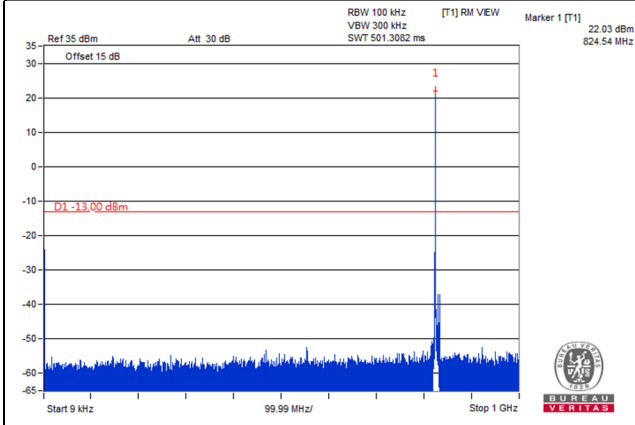

Frequency Range : 9kHz~1GHz

Frequency Range : 1GHz~9GHz

*The 9kHz signal over the limit is from Spectrum.

LTE Band 5, Channel Bandwidth 5MHz

Channel 20425 (826.5MHz)

Frequency Range : 9kHz~1GHz

Frequency Range : 1GHz~9GHz

Channel 20525 (836.5MHz)

Frequency Range : 9kHz~1GHz

Frequency Range : 1GHz~9GHz

Channel 20625 (846.5MHz)

Frequency Range : 9kHz~1GHz

Frequency Range : 1GHz~9GHz

*The 9kHz signal over the limit is from Spectrum.

LTE Band 5, Channel Bandwidth 10MHz

Channel 20450 (829.0MHz)

Frequency Range : 9kHz~1GHz

Frequency Range : 1GHz~9GHz

Channel 20525 (836.5MHz)

Frequency Range : 9kHz~1GHz

Frequency Range : 1GHz~9GHz

Channel 20600 (844.0MHz)

Frequency Range : 9kHz~1GHz

Frequency Range : 1GHz~9GHz

*The 9kHz signal over the limit is from Spectrum.

LTE Band 12

Channel Band width: 1.4MHz

Channel 23017 (699.7MHz)

Frequency Range : 9kHz~1GHz

Frequency Range : 1GHz~8GHz