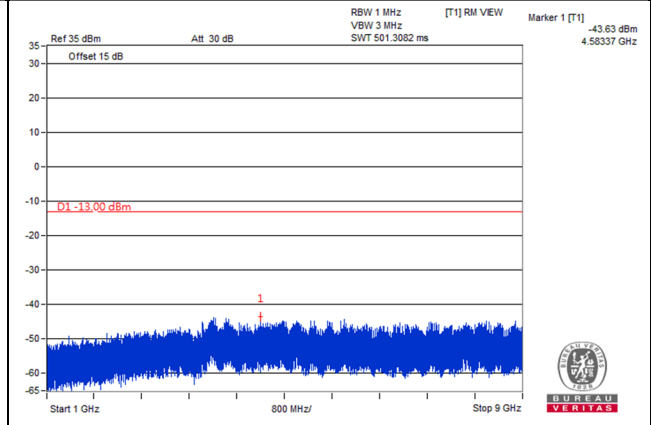

LTE Band 5, Channel Bandwidth 3MHz

Channel 20415 (825.5MHz)

Frequency Range : 9kHz~1GHz

Frequency Range : 1GHz~9GHz

Channel 20525 (836.5MHz)

Frequency Range : 9kHz~1GHz

Frequency Range : 1GHz~9GHz

Channel 20635 (847.5MHz)

Frequency Range : 9kHz~1GHz

Frequency Range : 1GHz~9GHz

*The 9kHz signal over the limit is from Spectrum.

LTE Band 5, Channel Bandwidth 5MHz

Channel 20425 (826.5MHz)

Frequency Range : 9kHz~1GHz

Frequency Range : 1GHz~9GHz

Channel 20525 (836.5MHz)

Frequency Range : 9kHz~1GHz

Frequency Range : 1GHz~9GHz

Channel 20625 (846.5MHz)

Frequency Range : 9kHz~1GHz

Frequency Range : 1GHz~9GHz

*The 9kHz signal over the limit is from Spectrum.

LTE Band 5, Channel Bandwidth 10MHz

Channel 20450 (829.0MHz)

Frequency Range : 9kHz~1GHz

Frequency Range : 1GHz~9GHz

Channel 20525 (836.5MHz)

Frequency Range : 9kHz~1GHz

Frequency Range : 1GHz~9GHz

Channel 20600 (844.0MHz)