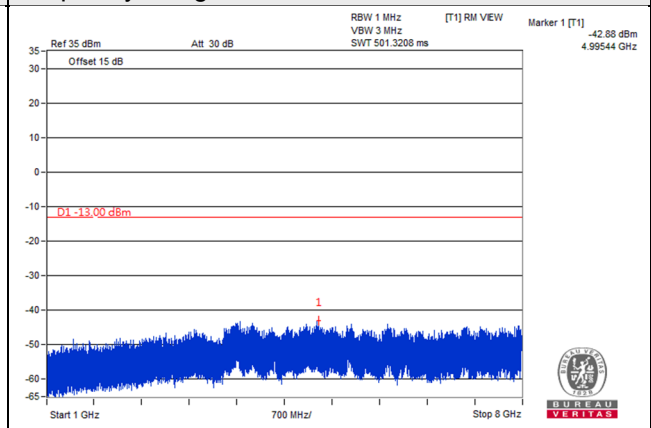

Frequency Range : 9kHz~1GHz

Frequency Range : 1GHz~8GHz

Channel Band width: 10MHz

Channel 23060 (704MHz)

Frequency Range : 9kHz~1GHz

Frequency Range : 1GHz~8GHz

Channel 23095 (707.5MHz)

Frequency Range : 9kHz~1GHz

Frequency Range : 1GHz~8GHz

Channel 23130 (711MHz)

Frequency Range : 9kHz~1GHz

Frequency Range : 1GHz~8GHz

LTE Band 13

Channel Bandwidth: 5MHz

Channel 23205 (779.5MHz)

Frequency Range : 9kHz~1GHz