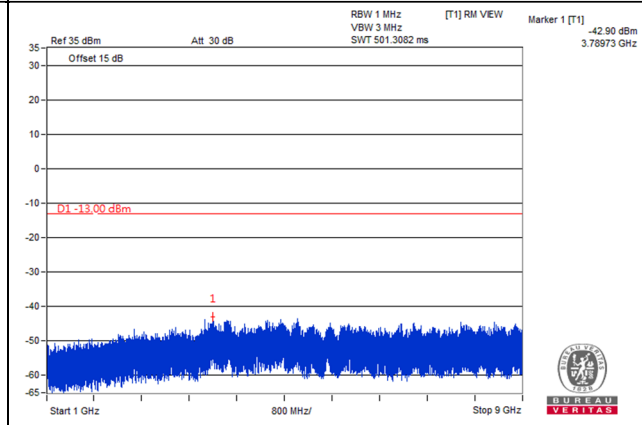

LTE Band 5, Channel Bandwidth 3MHz

Channel 20415 (825.5MHz)

Frequency Range : 9kHz~1GHz

Frequency Range : 1GHz~9GHz

Channel 20525 (836.5MHz)

Frequency Range : 9kHz~1GHz

Frequency Range : 1GHz~9GHz

Channel 20635 (847.5MHz)

Frequency Range : 9kHz~1GHz

Frequency Range : 1GHz~9GHz

*The 9kHz signal over the limit is from Spectrum.

LTE Band 5, Channel Bandwidth 5MHz

Channel 20425 (826.5MHz)

Frequency Range : 9kHz~1GHz

Frequency Range : 1GHz~9GHz

Channel 20525 (836.5MHz)

Frequency Range : 9kHz~1GHz

Frequency Range : 1GHz~9GHz

Channel 20625 (846.5MHz)

Frequency Range : 9kHz~1GHz

Frequency Range : 1GHz~9GHz

*The 9kHz signal over the limit is from Spectrum.

LTE Band 5, Channel Bandwidth 10MHz

Channel 20450 (829.0MHz)

Frequency Range : 9kHz~1GHz

Frequency Range : 1GHz~9GHz

Channel 20525 (836.5MHz)

Frequency Range : 9kHz~1GHz

Frequency Range : 1GHz~9GHz

Channel 20600 (844.0MHz)