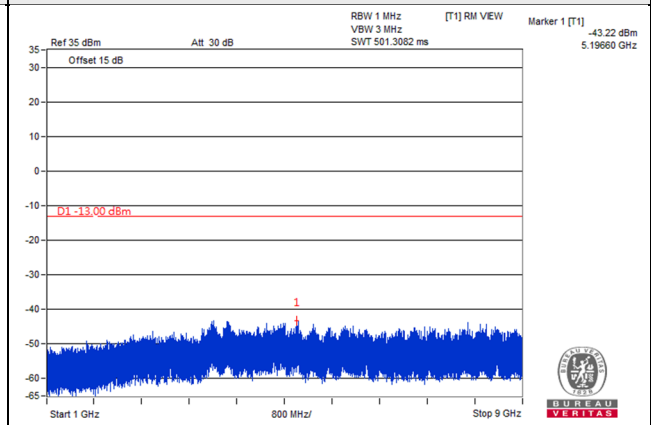

Frequency Range : 9kHz~1GHz

Frequency Range : 1GHz~9GHz

*The 9kHz signal over the limit is from Spectrum.

LTE Band 5, Channel Bandwidth 5MHz

Channel 20425 (826.5MHz)

Frequency Range : 9kHz~1GHz

Frequency Range : 1GHz~9GHz

Channel 20525 (836.5MHz)

Frequency Range : 9kHz~1GHz

Frequency Range : 1GHz~9GHz

Channel 20625 (846.5MHz)

Frequency Range : 9kHz~1GHz

Frequency Range : 1GHz~9GHz

*The 9kHz signal over the limit is from Spectrum.

LTE Band 5, Channel Bandwidth 10MHz

Channel 20450 (829.0MHz)

Frequency Range : 9kHz~1GHz

Frequency Range : 1GHz~9GHz

Channel 20525 (836.5MHz)

Frequency Range : 9kHz~1GHz

Frequency Range : 1GHz~9GHz

Channel 20600 (844.0MHz)

Frequency Range : 9kHz~1GHz

Frequency Range : 1GHz~9GHz

*The 9kHz signal over the limit is from Spectrum.

LTE Band 12

Channel Band width: 1.4MHz

Channel 23017 (699.7MHz)

Frequency Range : 9kHz~1GHz

Frequency Range : 1GHz~8GHz