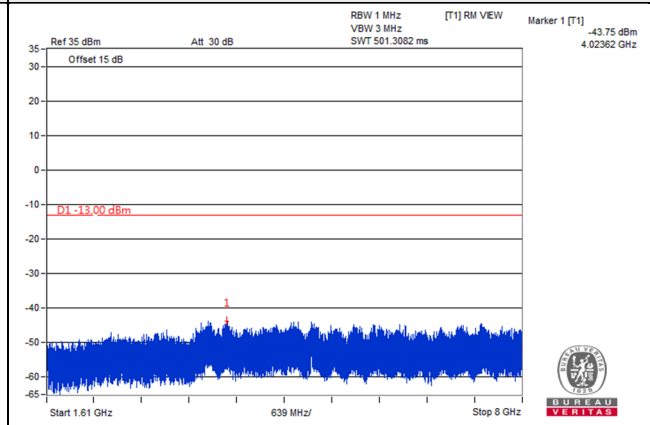

Frequency Range : 1.61GHz~8GHz