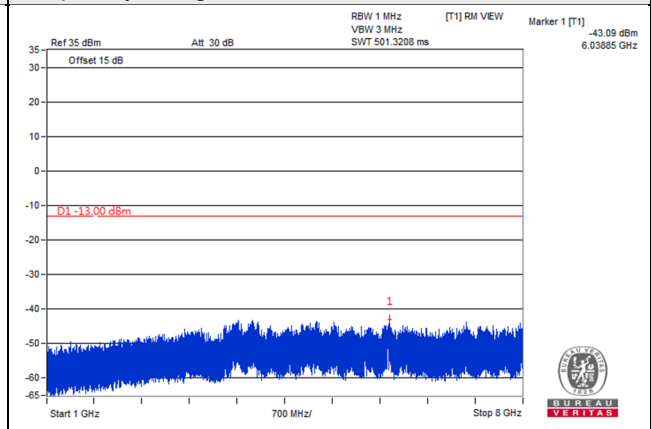

Frequency Range : 9kHz~1GHz

Frequency Range : 1GHz~8GHz

Channel Band width: 10MHz

Channel 23060 (704MHz)

Frequency Range : 9kHz~1GHz

Frequency Range : 1GHz~8GHz

Channel 23095 (707.5MHz)

Frequency Range : 9kHz~1GHz

Frequency Range : 1GHz~8GHz

Channel 23130 (711MHz)

Frequency Range : 9kHz~1GHz

Frequency Range : 1GHz~8GHz

LTE Band 13

Channel Bandwidth: 5MHz

Channel 23205 (779.5MHz)

Frequency Range : 9kHz~1GHz