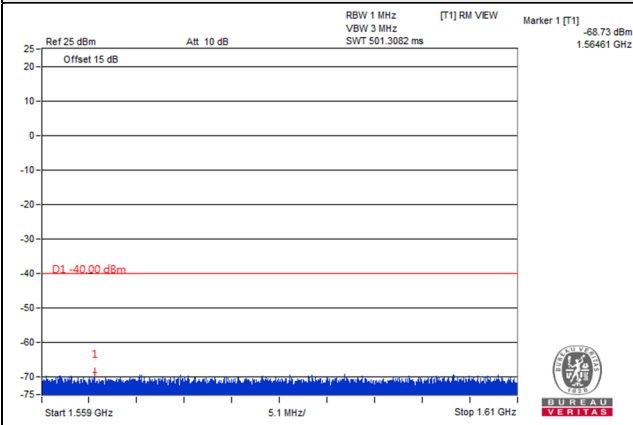

Frequency Range : 1.559GHz~1.61GHz