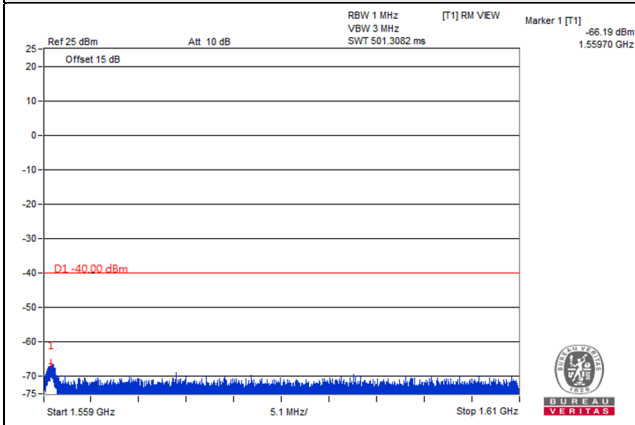

Frequency Range : 1.559GHz~1.61GHz