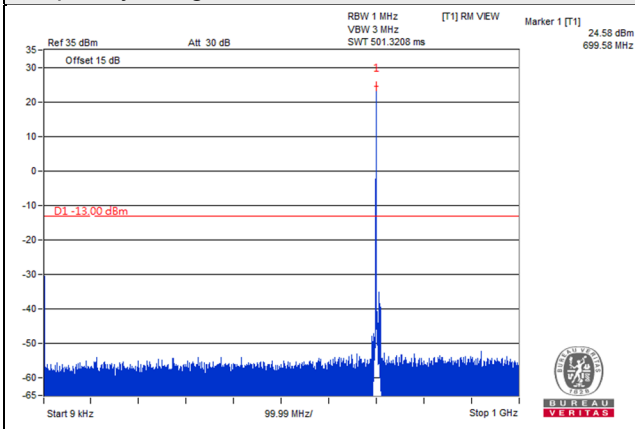

Frequency Range : 9kHz~1GHz

Frequency Range : 1GHz~8GHz

Channel Band width: 10MHz

Channel 23060 (704MHz)

Frequency Range : 9kHz~1GHz

Frequency Range : 1GHz~8GHz

Channel 23095 (707.5MHz)

Frequency Range : 9kHz~1GHz

Frequency Range : 1GHz~8GHz

Channel 23130 (711MHz)

Frequency Range : 9kHz~1GHz

Frequency Range : 1GHz~8GHz

LTE Band 13

Channel Bandwidth: 5MHz

Channel 23205 (779.5MHz)

Frequency Range : 9kHz~1GHz