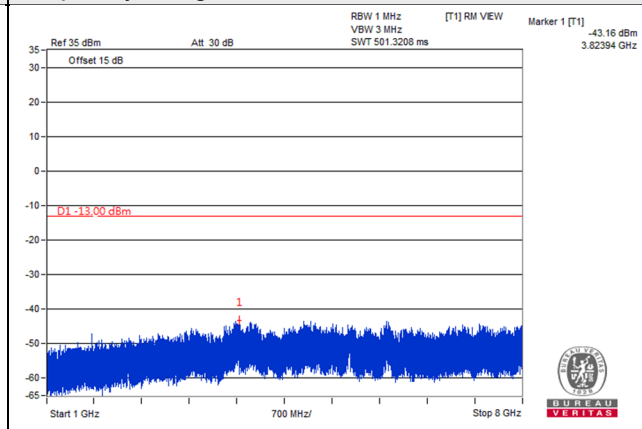

Channel Band width: 5MHz

Channel 23035 (701.5MHz)

Frequency Range : 9kHz~1GHz

Frequency Range : 1GHz~8GHz

Channel 23095 (707.5MHz)

Frequency Range : 9kHz~1GHz

Frequency Range : 1GHz~8GHz

Channel 23155 (713.5MHz)