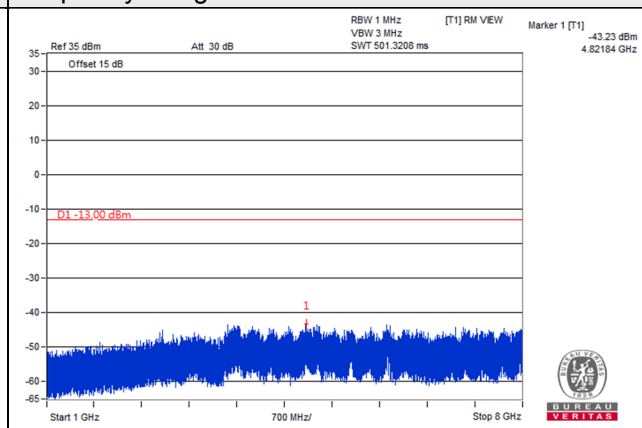

Frequency Range : 1GHz~8GHz