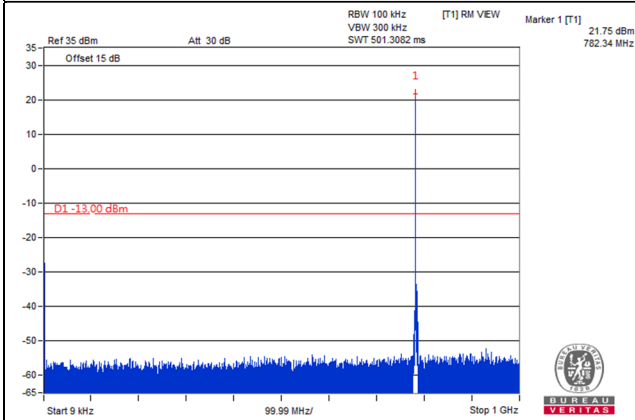

Frequency Range : 1.559GHz~1.61GHz

Frequency Range : 1.61GHz~8GHz

Channel Bandwidth: 5MHz

Channel 23255 (784.5MHz)

Frequency Range : 9kHz~1GHz

Frequency Range : 1GHz~1.559GHz

Frequency Range : 1.559GHz~1.61GHz

Frequency Range : 1.61GHz~8GHz