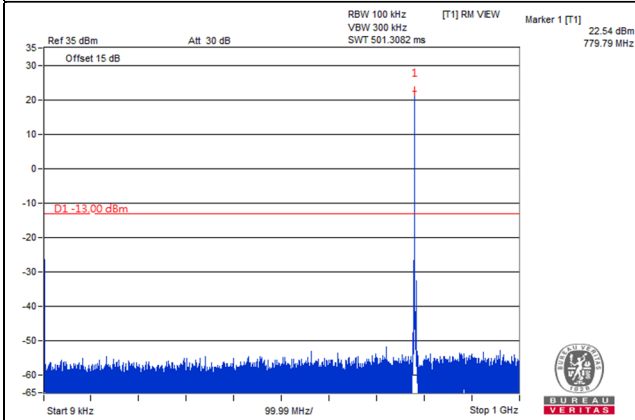

Frequency Range : 1GHz~8GHz

Channel 23130 (711MHz)

Frequency Range : 9kHz~1GHz

Frequency Range : 1GHz~8GHz

LTE Band 13

Channel Bandwidth: 5MHz

Channel 23205 (779.5MHz)

Frequency Range : 9kHz~1GHz

Frequency Range : 1GHz~1.559GHz

Frequency Range : 1.559GHz~1.61GHz

Frequency Range : 1.61GHz~8GHz

Channel Bandwidth: 5MHz

Channel 23230 (782.0MHz)

Frequency Range : 9kHz~1GHz

Frequency Range : 1GHz~1.559GHz