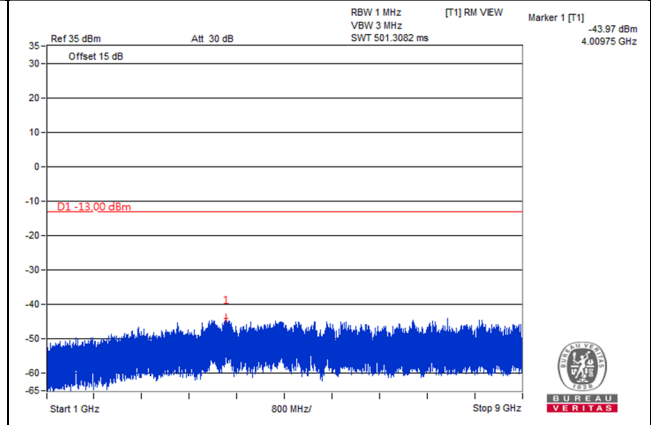

Frequency Range : 9kHz~1GHz

Frequency Range : 1GHz~9GHz

*The 9kHz signal over the limit is from Spectrum.

LTE Band 5, Channel Bandwidth 5MHz

Channel 20425 (826.5MHz)

Frequency Range : 9kHz~1GHz

Frequency Range : 1GHz~9GHz

Channel 20525 (836.5MHz)

Frequency Range : 9kHz~1GHz

Frequency Range : 1GHz~9GHz

Channel 20625 (846.5MHz)

Frequency Range : 9kHz~1GHz

Frequency Range : 1GHz~9GHz

*The 9kHz signal over the limit is from Spectrum.

LTE Band 5, Channel Bandwidth 10MHz

Channel 20450 (829.0MHz)

Frequency Range : 9kHz~1GHz

Frequency Range : 1GHz~9GHz

Channel 20525 (836.5MHz)

Frequency Range : 9kHz~1GHz

Frequency Range : 1GHz~9GHz

Channel 20600 (844.0MHz)

Frequency Range : 9kHz~1GHz

Frequency Range : 1GHz~9GHz

*The 9kHz signal over the limit is from Spectrum.

LTE Band 12

Channel Band width: 1.4MHz

Channel 23017 (699.7MHz)

Frequency Range : 9kHz~1GHz

Frequency Range : 1GHz~8GHz