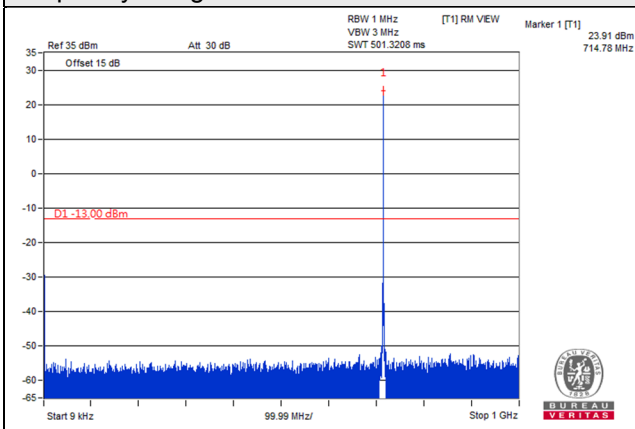

Frequency Range : 9kHz~1GHz

Frequency Range : 1GHz~9GHz

*The 9kHz signal over the limit is from Spectrum.

LTE Band 12

Channel Band width: 1.4MHz

Channel 23017 (699.7MHz)

Frequency Range : 9kHz~1GHz

Frequency Range : 1GHz~8GHz

Channel 23095 (707.5MHz)

Frequency Range : 9kHz~1GHz

Frequency Range : 1GHz~8GHz

Channel 23173 (715.3MHz)

Frequency Range : 9kHz~1GHz

Frequency Range : 1GHz~8GHz

Channel Band width: 3MHz

Channel 23025 (700.5MHz)