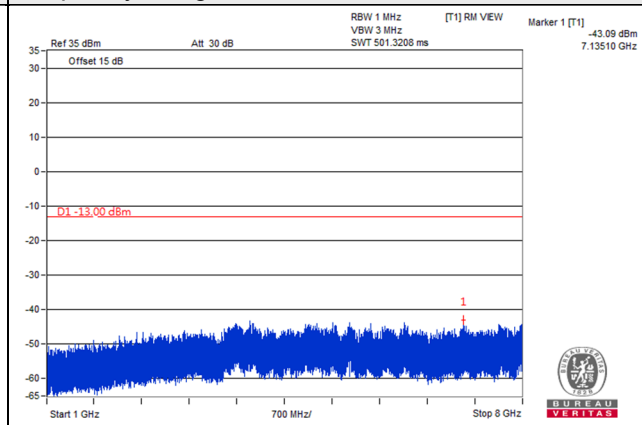

Frequency Range : 9kHz~1GHz

Frequency Range : 1GHz~8GHz

Channel 23095 (707.5MHz)

Frequency Range : 9kHz~1GHz

Frequency Range : 1GHz~8GHz

Channel 23165 (714.5MHz)

Frequency Range : 9kHz~1GHz

Frequency Range : 1GHz~8GHz