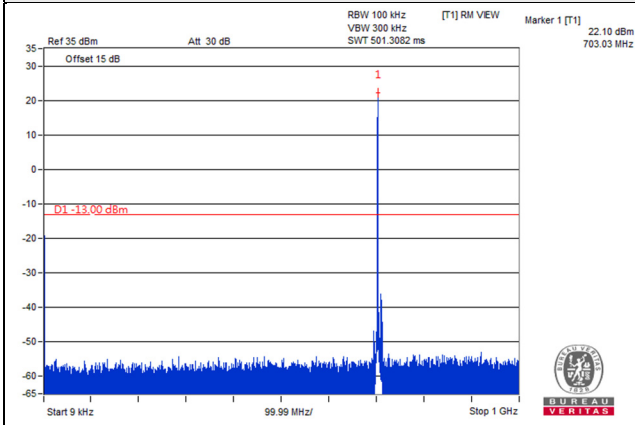

Channel 23060 (704MHz)

Frequency Range : 9kHz~1GHz

Frequency Range : 1GHz~8GHz

Channel 23095 (707.5MHz)

Frequency Range : 9kHz~1GHz

Frequency Range : 1GHz~8GHz

Channel 23130 (711MHz)

Frequency Range : 9kHz~1GHz

Frequency Range : 1GHz~8GHz

LTE Band 48, Channel Bandwidth 5MHz

Channel 55265 (3552.5MHz)

Channel 55990 (3625.0MHz)

1RB

1RB

1RB 24

1RB 24

Full RB

Full RB

LTE Band 48, Channel Bandwidth 5MHz
Channel 56715 (3697.5MHz)

1RB

1RB 24

Full RB

LTE Band 48, Channel Bandwidth 5MHz

Channel 55265 (3552.5MHz)