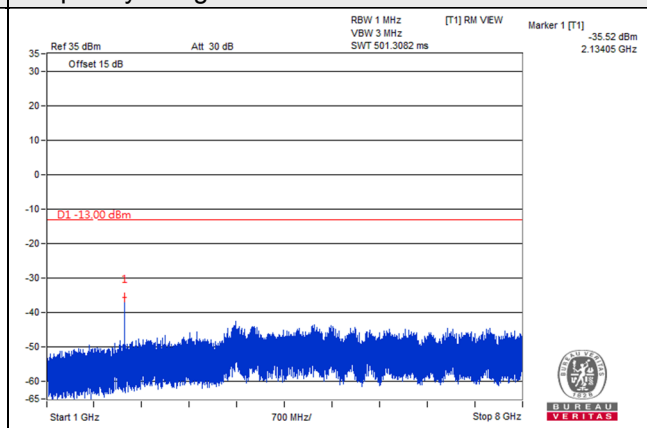

Frequency Range : 1GHz~8GHz

Channel 23095 (707.5MHz)

Frequency Range : 9kHz~1GHz

Frequency Range : 1GHz~8GHz

Channel 23155 (713.5MHz)

Frequency Range : 9kHz~1GHz

Frequency Range : 1GHz~8GHz

Channel Band width: 10MHz