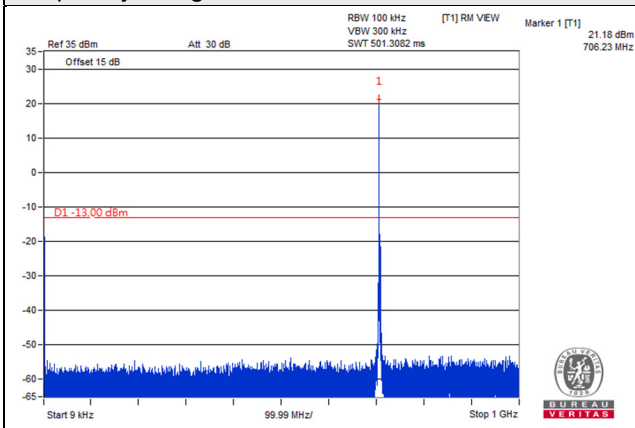

Channel 23095 (707.5MHz)

Frequency Range : 9kHz~1GHz