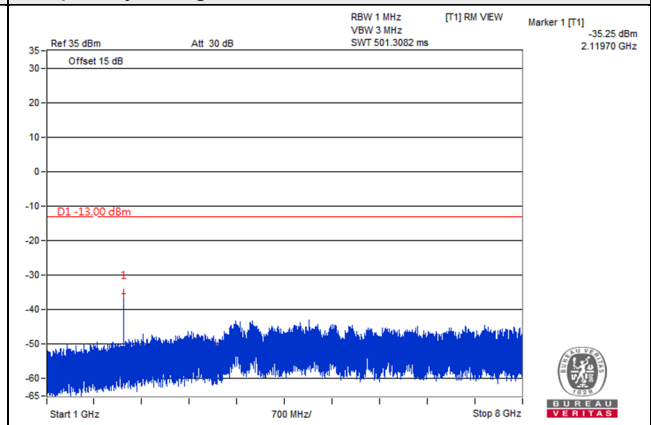

Channel 23060 (704MHz)

Frequency Range : 9kHz~1GHz

Frequency Range : 1GHz~8GHz

Channel 23095 (707.5MHz)

Frequency Range : 9kHz~1GHz

Frequency Range : 1GHz~8GHz

Channel 23130 (711MHz)

Frequency Range : 9kHz~1GHz

Frequency Range : 1GHz~8GHz

LTE Band 48, Channel Bandwidth 5MHz

Channel 55265 (3552.5MHz)

Channel 55990 (3625.0MHz)

1RB

1RB

1RB 24

1RB 24