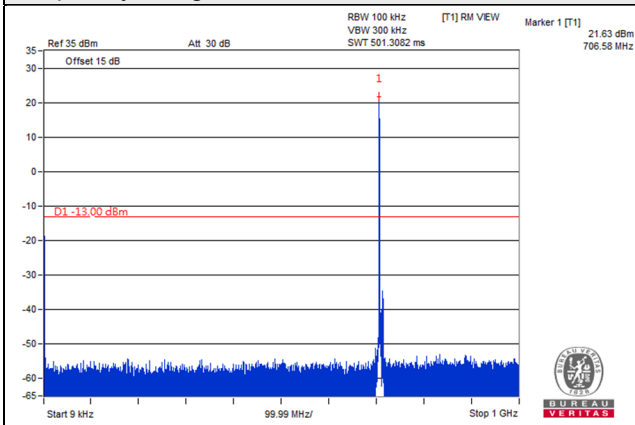

Channel 23060 (704MHz)

Frequency Range : 9kHz~1GHz

Frequency Range : 1GHz~8GHz

Channel 23095 (707.5MHz)

Frequency Range : 9kHz~1GHz

Frequency Range : 1GHz~8GHz

Channel 23130 (711MHz)

Frequency Range : 9kHz~1GHz

Frequency Range : 1GHz~8GHz

LTE Band 48, Channel Bandwidth 5MHz

Channel 55265 (3552.5MHz)

Channel 55990 (3625.0MHz)

1RB

1RB

1RB 24

1RB 24

Full RB

Full RB

LTE Band 48, Channel Bandwidth 5MHz
Channel 56715 (3697.5MHz)

1RB

1RB 24

Full RB

LTE Band 48, Channel Bandwidth 5MHz

Channel 55265 (3552.5MHz)