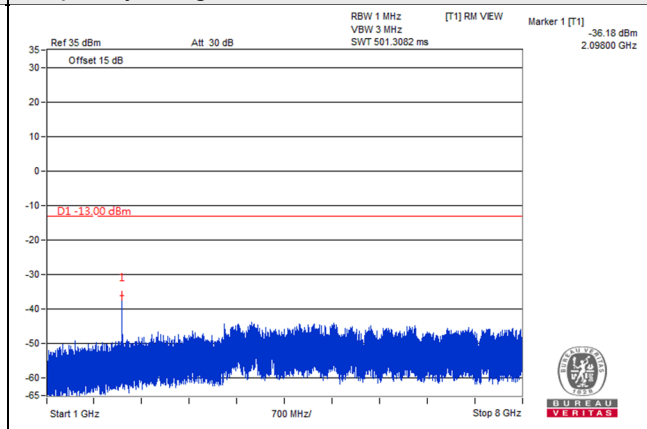

Frequency Range : 1GHz~8GHz