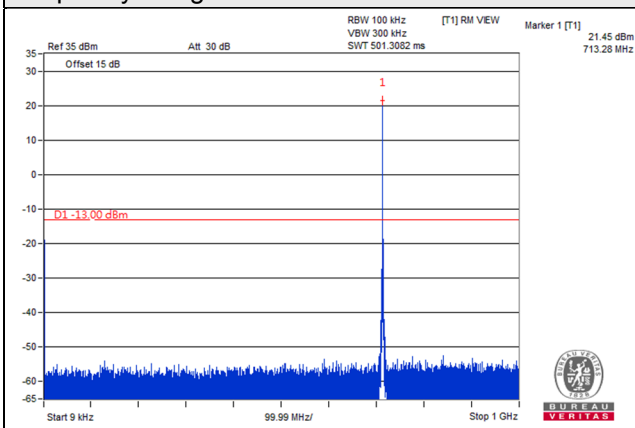

Frequency Range : 9kHz~1GHz

Frequency Range : 1GHz~8GHz

Channel 23165 (714.5MHz)

Frequency Range : 9kHz~1GHz

Frequency Range : 1GHz~8GHz

Channel Band width: 5MHz

Channel 23035 (701.5MHz)

Frequency Range : 9kHz~1GHz