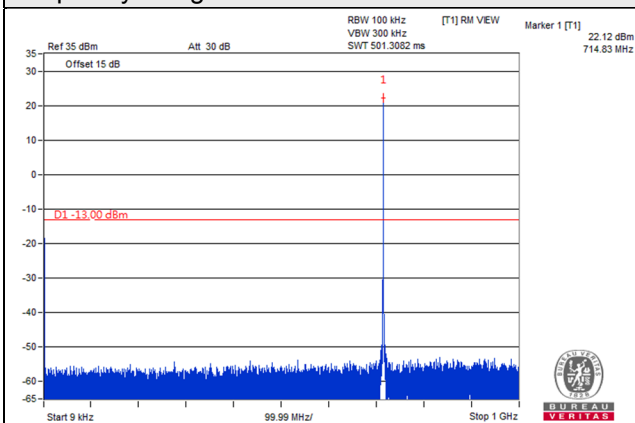

LTE Band 12

Channel Band width: 1.4MHz

Channel 23017 (699.7MHz)

Frequency Range : 9kHz~1GHz

Frequency Range : 1GHz~8GHz

Channel 23095 (707.5MHz)

Frequency Range : 9kHz~1GHz

Frequency Range : 1GHz~8GHz

Channel 23173 (715.3MHz)

Frequency Range : 9kHz~1GHz

Frequency Range : 1GHz~8GHz

Channel Band width: 3MHz

Channel 23025 (700.5MHz)

Frequency Range : 9kHz~1GHz

Frequency Range : 1GHz~8GHz

Channel 23095 (707.5MHz)