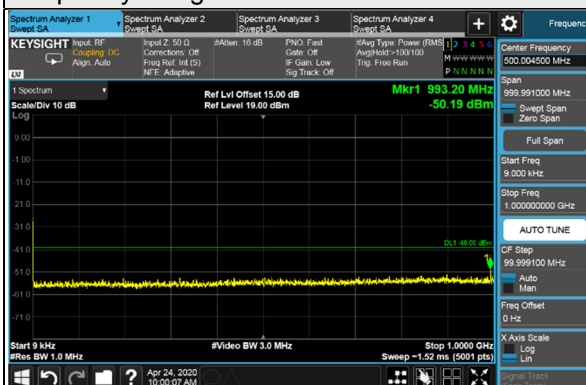

LTE Band 48, Channel Bandwidth 5MHz

Channel 55265 (3552.5MHz)

Frequency Range : 9kHz~1GHz