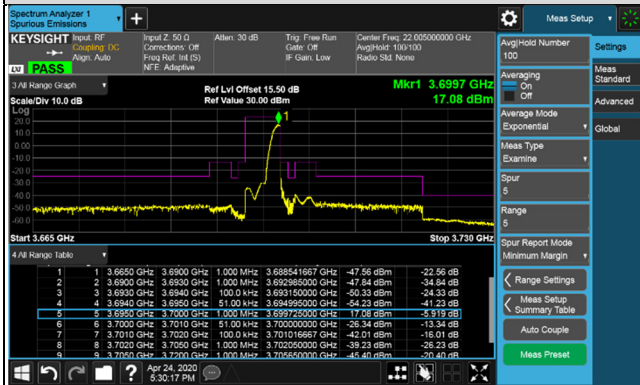

Full RB

Full RB

LTE Band 48, Channel Bandwidth 5MHz
Channel 56715 (3697.5MHz)

1RB

1RB 24

Full RB

LTE Band 48, Channel Bandwidth 5MHz

Channel 55265 (3552.5MHz)