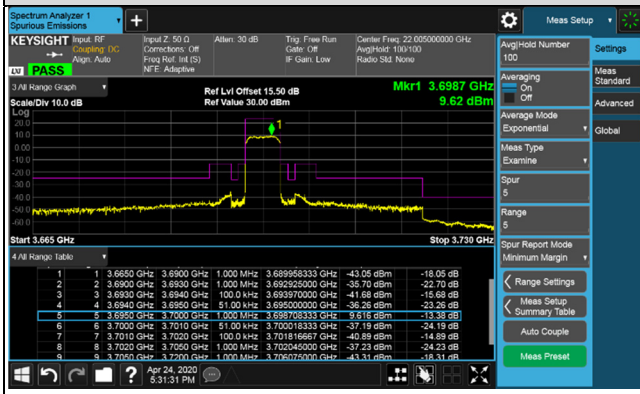

Full RB

Full RB

LTE Band 48, Channel Bandwidth 5MHz
Channel 56715 (3697.5MHz)

1RB

1RB 24

Full RB

LTE Band 48, Channel Bandwidth 5MHz

Channel 55265 (3552.5MHz)