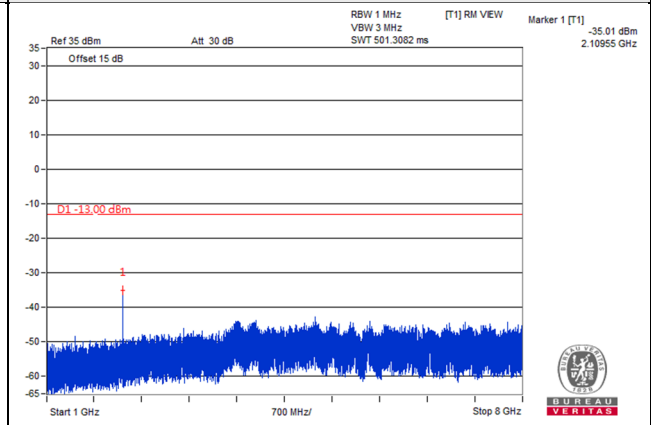

Channel 23060 (704MHz)

Frequency Range : 9kHz~1GHz

Frequency Range : 1GHz~8GHz

Channel 23095 (707.5MHz)

Frequency Range : 9kHz~1GHz

Frequency Range : 1GHz~8GHz

Channel 23130 (711MHz)

Frequency Range : 9kHz~1GHz

Frequency Range : 1GHz~8GHz

LTE Band 48, Channel Bandwidth 5MHz

Channel 55265 (3552.5MHz)

Channel 55990 (3625.0MHz)

1RB

1RB

1RB 24

1RB 24