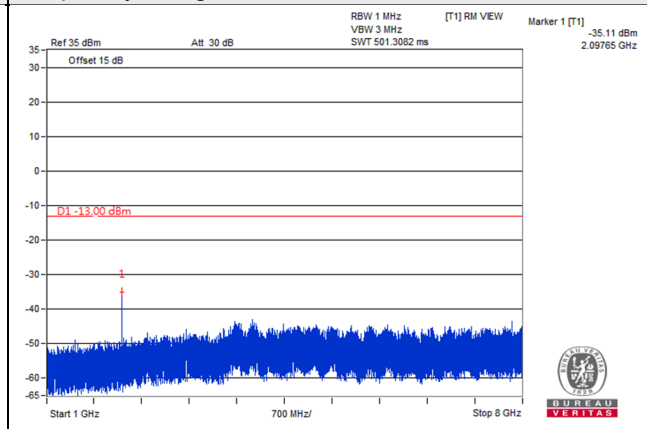

Channel 23173 (715.3MHz)

Frequency Range : 9kHz~1GHz

Frequency Range : 1GHz~8GHz

Channel Band width: 3MHz

Channel 23025 (700.5MHz)

Frequency Range : 9kHz~1GHz

Frequency Range : 1GHz~8GHz

Channel 23095 (707.5MHz)