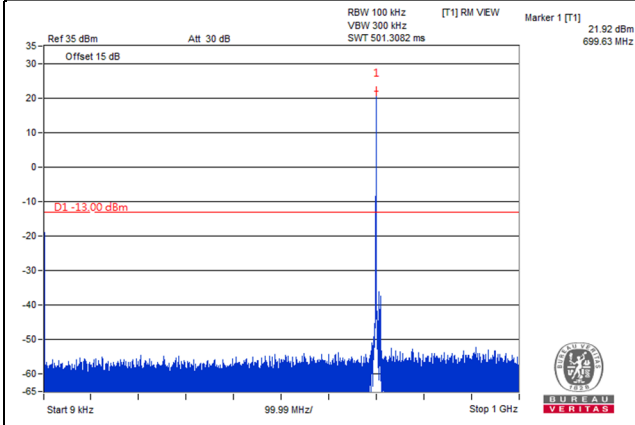

Channel Band width: 10MHz

Channel 23060 (704MHz)

Frequency Range : 9kHz~1GHz