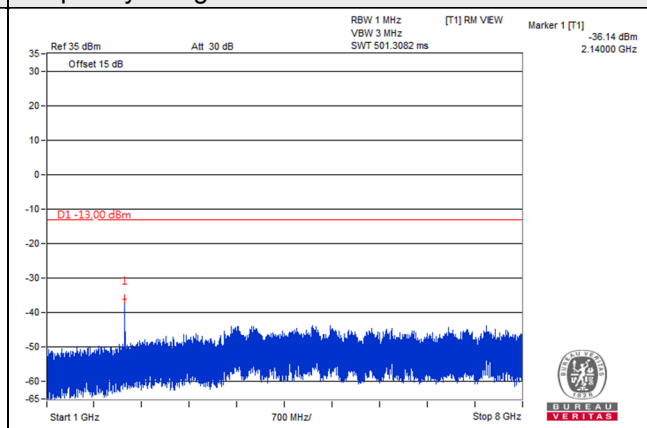

Frequency Range : 9kHz~1GHz

Frequency Range : 1GHz~8GHz

Channel 23165 (714.5MHz)

Frequency Range : 9kHz~1GHz

Frequency Range : 1GHz~8GHz

Channel Band width: 5MHz

Channel 23035 (701.5MHz)

Frequency Range : 9kHz~1GHz