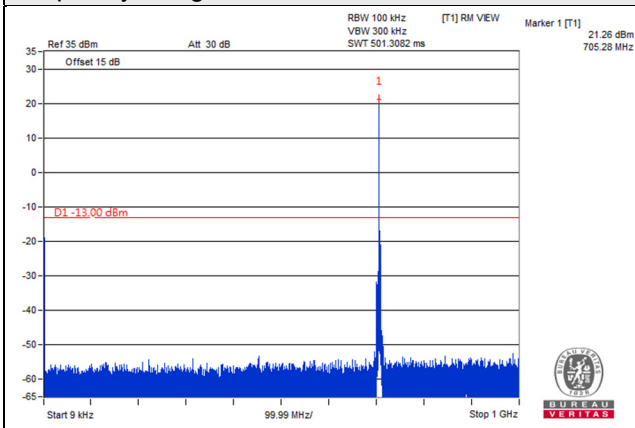

Channel 23095 (707.5MHz)

Frequency Range : 9kHz~1GHz