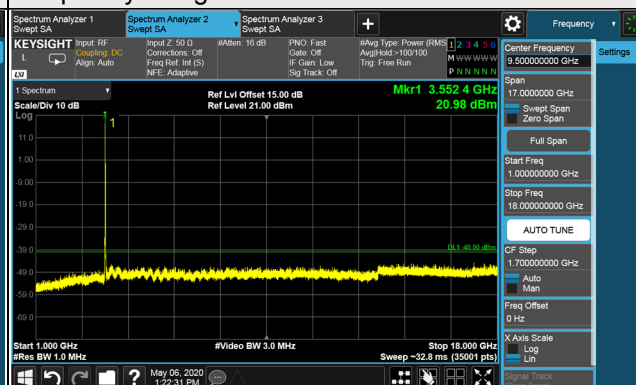

Frequency Range : 1GHz~18GHz