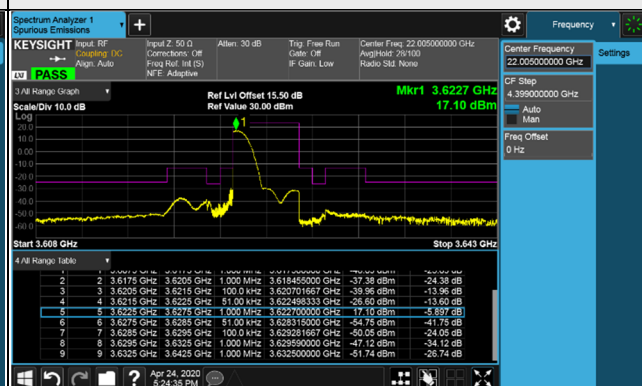

Frequency Range : 1GHz~8GHz

LTE Band 48, Channel Bandwidth 5MHz

Channel 55265 (3552.5MHz)

Channel 55990 (3625.0MHz)

1RB

1RB

1RB 24

1RB 24

Full RB

Full RB

LTE Band 48, Channel Bandwidth 5MHz
Channel 56715 (3697.5MHz)

1RB

1RB 24

Full RB

LTE Band 48, Channel Bandwidth 5MHz

Channel 55265 (3552.5MHz)