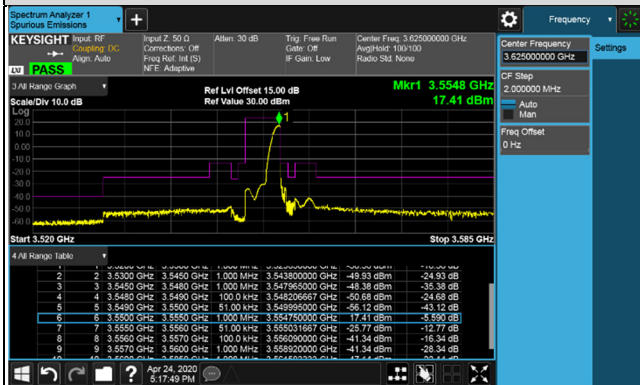

Frequency Range : 1GHz~8GHz

LTE Band 48, Channel Bandwidth 5MHz

Channel 55265 (3552.5MHz)

Channel 55990 (3625.0MHz)

1RB

1RB

1RB 24

1RB 24

Full RB

Full RB

LTE Band 48, Channel Bandwidth 5MHz
Channel 56715 (3697.5MHz)

1RB

1RB 24

Full RB

LTE Band 48, Channel Bandwidth 5MHz

Channel 55265 (3552.5MHz)