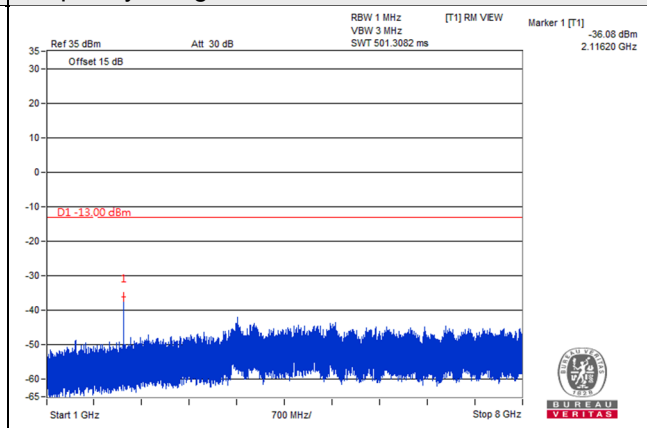

Frequency Range : 1GHz~8GHz

Channel 23095 (707.5MHz)

Frequency Range : 9kHz~1GHz

Frequency Range : 1GHz~8GHz

Channel 23155 (713.5MHz)

Frequency Range : 9kHz~1GHz

Frequency Range : 1GHz~8GHz

Channel Band width: 10MHz