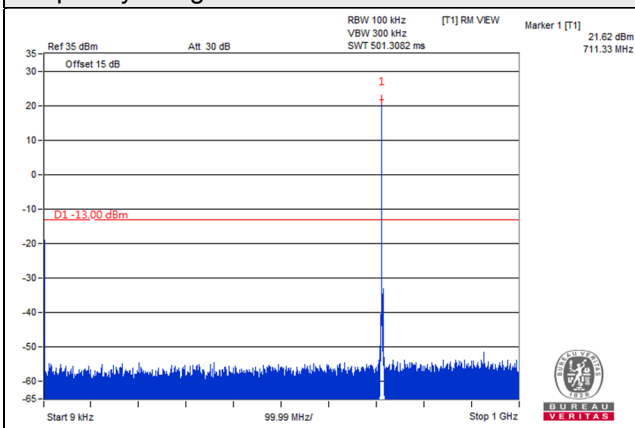

Frequency Range : 1GHz~8GHz

Channel 23095 (707.5MHz)

Frequency Range : 9kHz~1GHz

Frequency Range : 1GHz~8GHz

Channel 23155 (713.5MHz)

Frequency Range : 9kHz~1GHz

Frequency Range : 1GHz~8GHz

Channel Band width: 10MHz