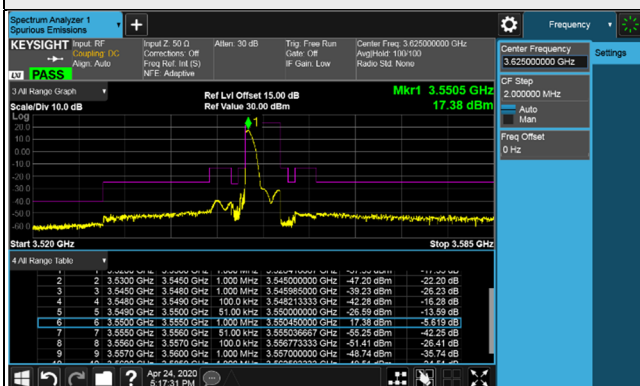

Frequency Range : 1GHz~8GHz

LTE Band 48, Channel Bandwidth 5MHz

Channel 55265 (3552.5MHz)

Channel 55990 (3625.0MHz)

1RB

1RB

1RB 24

1RB 24

Full RB

Full RB

LTE Band 48, Channel Bandwidth 5MHz
Channel 56715 (3697.5MHz)

1RB

1RB 24

Full RB

LTE Band 48, Channel Bandwidth 5MHz

Channel 55265 (3552.5MHz)