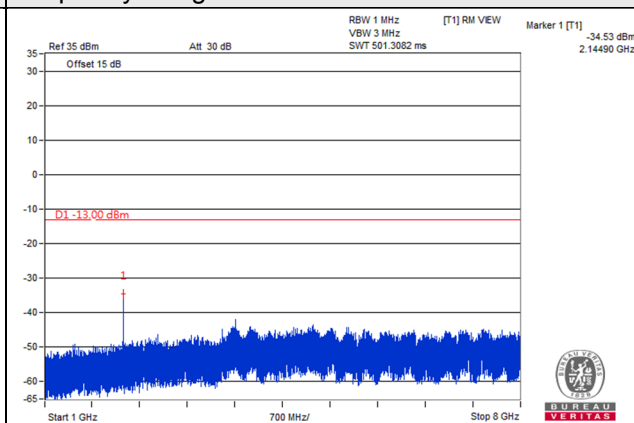

LTE Band 12

Channel Band width: 1.4MHz

Channel 23017 (699.7MHz)

Frequency Range : 9kHz~1GHz

Frequency Range : 1GHz~8GHz

Channel 23095 (707.5MHz)

Frequency Range : 9kHz~1GHz

Frequency Range : 1GHz~8GHz

Channel 23173 (715.3MHz)

Frequency Range : 9kHz~1GHz

Frequency Range : 1GHz~8GHz

Channel Band width: 3MHz

Channel 23025 (700.5MHz)

Frequency Range : 9kHz~1GHz

Frequency Range : 1GHz~8GHz

Channel 23095 (707.5MHz)