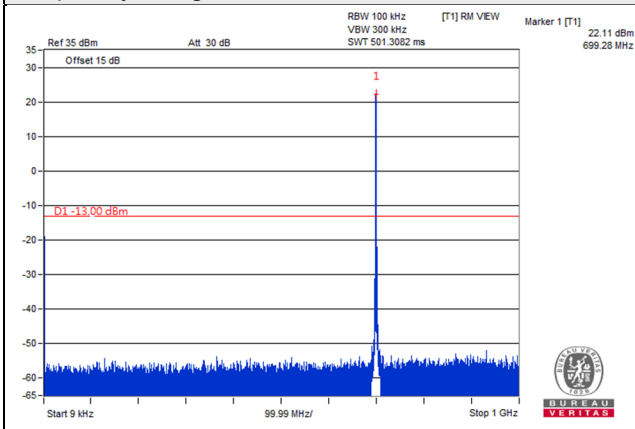

LTE Band 12

Channel Band width: 1.4MHz

Channel 23017 (699.7MHz)

Frequency Range : 9kHz~1GHz

Frequency Range : 1GHz~8GHz

Channel 23095 (707.5MHz)

Frequency Range : 9kHz~1GHz

Frequency Range : 1GHz~8GHz

Channel 23173 (715.3MHz)

Frequency Range : 9kHz~1GHz

Frequency Range : 1GHz~8GHz

Channel Band width: 3MHz

Channel 23025 (700.5MHz)

Frequency Range : 9kHz~1GHz

Frequency Range : 1GHz~8GHz

Channel 23095 (707.5MHz)