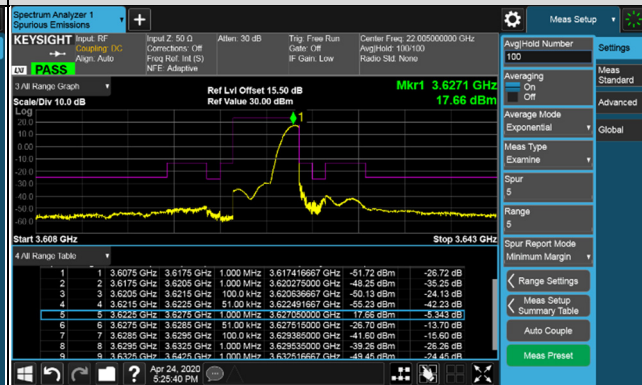

Frequency Range : 1GHz~8GHz

LTE Band 48, Channel Bandwidth 5MHz

Channel 55265 (3552.5MHz)

Channel 55990 (3625.0MHz)

1RB

1RB

1RB 24

1RB 24

Full RB

Full RB

LTE Band 48, Channel Bandwidth 5MHz
Channel 56715 (3697.5MHz)

1RB

1RB 24

Full RB

LTE Band 48, Channel Bandwidth 5MHz

Channel 55265 (3552.5MHz)