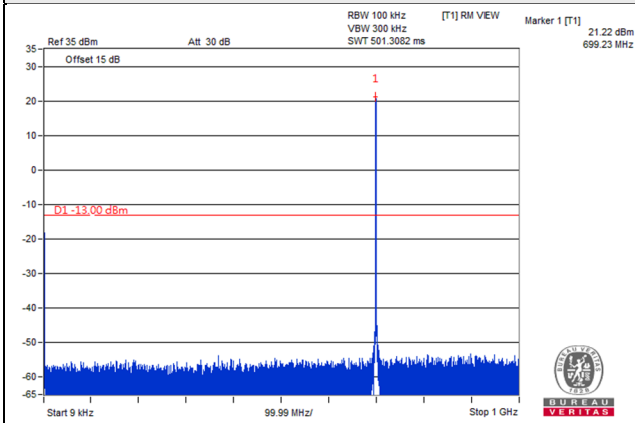

LTE Band 12

Channel Band width: 1.4MHz

Channel 23017 (699.7MHz)

Frequency Range : 9kHz~1GHz

Frequency Range : 1GHz~8GHz

Channel 23095 (707.5MHz)

Frequency Range : 9kHz~1GHz

Frequency Range : 1GHz~8GHz

Channel 23173 (715.3MHz)

Frequency Range : 9kHz~1GHz

Frequency Range : 1GHz~8GHz

Channel Band width: 3MHz

Channel 23025 (700.5MHz)

Frequency Range : 9kHz~1GHz

Frequency Range : 1GHz~8GHz

Channel 23095 (707.5MHz)