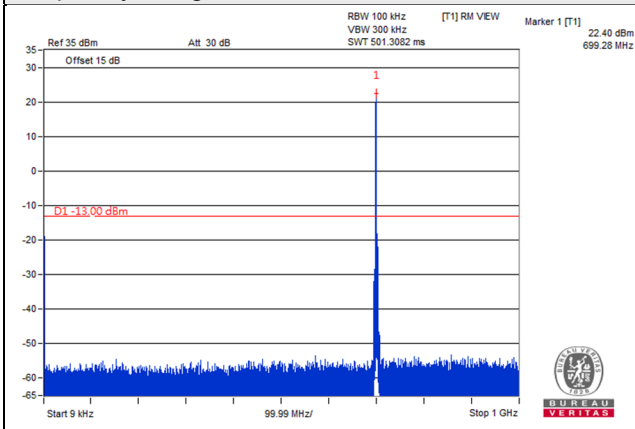

Frequency Range : 9kHz~1GHz

Frequency Range : 1GHz~8GHz

Channel 23165 (714.5MHz)

Frequency Range : 9kHz~1GHz

Frequency Range : 1GHz~8GHz

Channel Band width: 5MHz

Channel 23035 (701.5MHz)

Frequency Range : 9kHz~1GHz