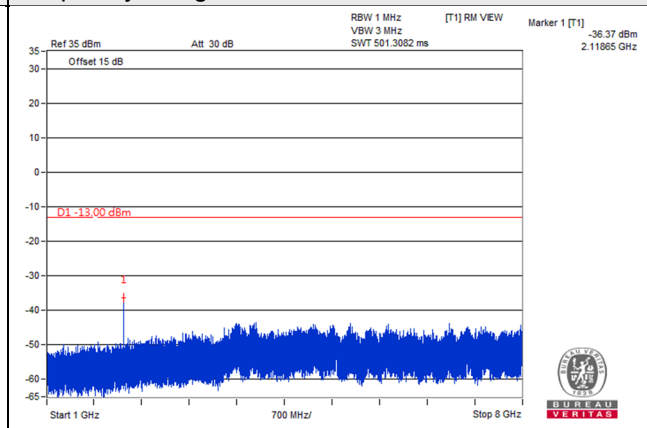

Frequency Range : 1GHz~8GHz