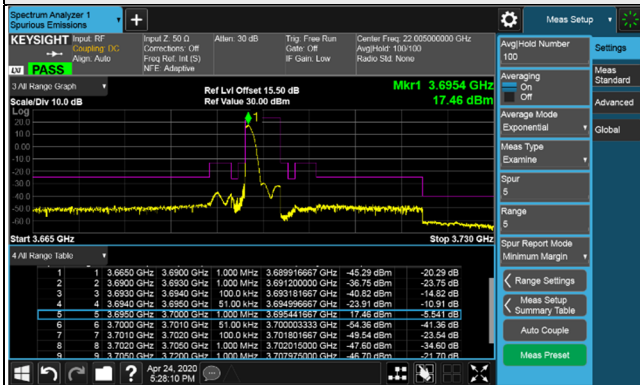

Frequency Range : 1GHz~8GHz

LTE Band 48, Channel Bandwidth 5MHz

Channel 55265 (3552.5MHz)

Channel 55990 (3625.0MHz)

1RB

1RB

1RB 24

1RB 24

Full RB

Full RB

LTE Band 48, Channel Bandwidth 5MHz
Channel 56715 (3697.5MHz)

1RB

1RB 24

Full RB

LTE Band 48, Channel Bandwidth 5MHz

Channel 55265 (3552.5MHz)