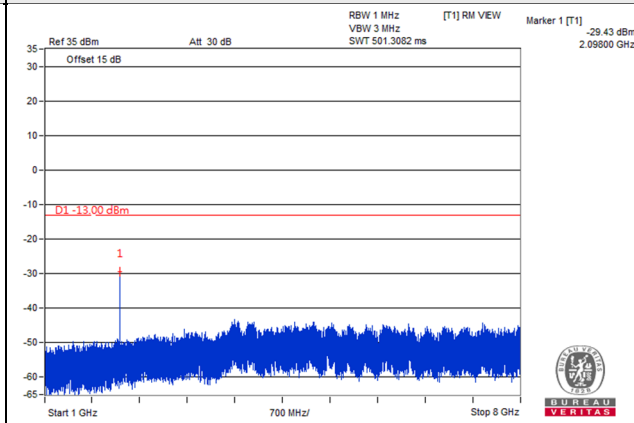

LTE Band 12

Channel Band width: 1.4MHz

Channel 23017 (699.7MHz)

Frequency Range : 9kHz~1GHz

Frequency Range : 1GHz~8GHz

Channel 23095 (707.5MHz)

Frequency Range : 9kHz~1GHz

Frequency Range : 1GHz~8GHz

Channel 23173 (715.3MHz)

Frequency Range : 9kHz~1GHz

Frequency Range : 1GHz~8GHz

Channel Band width: 3MHz

Channel 23025 (700.5MHz)

Frequency Range : 9kHz~1GHz

Frequency Range : 1GHz~8GHz

Channel 23095 (707.5MHz)