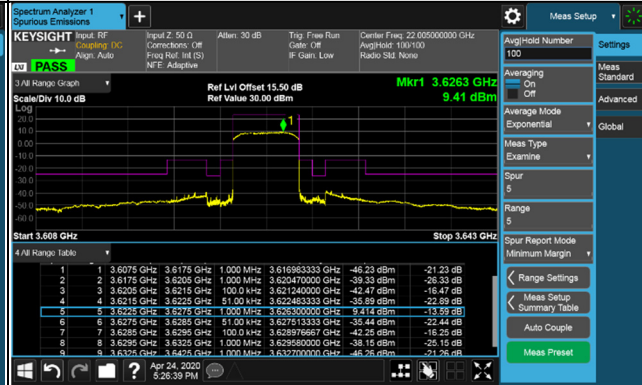

Frequency Range : 1GHz~8GHz

LTE Band 48, Channel Bandwidth 5MHz

Channel 55265 (3552.5MHz)

Channel 55990 (3625.0MHz)

1RB

1RB

1RB 24

1RB 24

Full RB

Full RB

LTE Band 48, Channel Bandwidth 5MHz
Channel 56715 (3697.5MHz)

1RB

1RB 24

Full RB

LTE Band 48, Channel Bandwidth 5MHz

Channel 55265 (3552.5MHz)