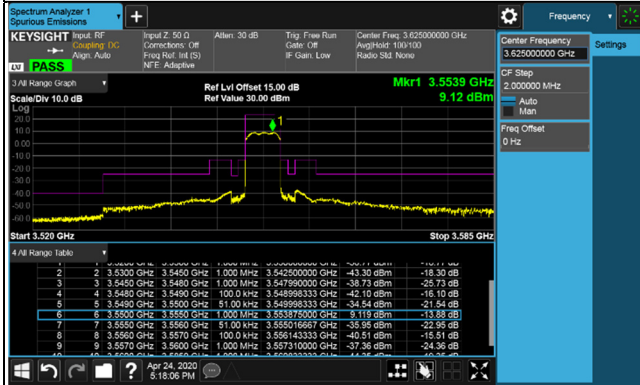

Frequency Range : 1GHz~8GHz

LTE Band 48, Channel Bandwidth 5MHz

Channel 55265 (3552.5MHz)

Channel 55990 (3625.0MHz)

1RB

1RB

1RB 24

1RB 24

Full RB

Full RB

LTE Band 48, Channel Bandwidth 5MHz
Channel 56715 (3697.5MHz)

1RB

1RB 24

Full RB

LTE Band 48, Channel Bandwidth 5MHz

Channel 55265 (3552.5MHz)