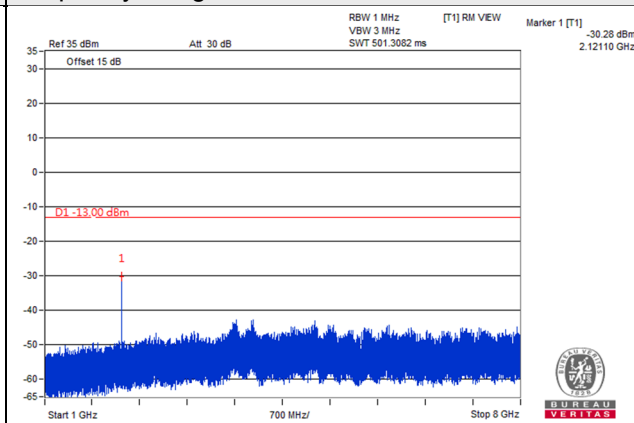

LTE Band 12

Channel Band width: 1.4MHz

Channel 23017 (699.7MHz)

Frequency Range : 9kHz~1GHz

Frequency Range : 1GHz~8GHz

Channel 23095 (707.5MHz)

Frequency Range : 9kHz~1GHz

Frequency Range : 1GHz~8GHz

Channel 23173 (715.3MHz)

Frequency Range : 9kHz~1GHz

Frequency Range : 1GHz~8GHz

Channel Band width: 3MHz

Channel 23025 (700.5MHz)

Frequency Range : 9kHz~1GHz

Frequency Range : 1GHz~8GHz

Channel 23095 (707.5MHz)