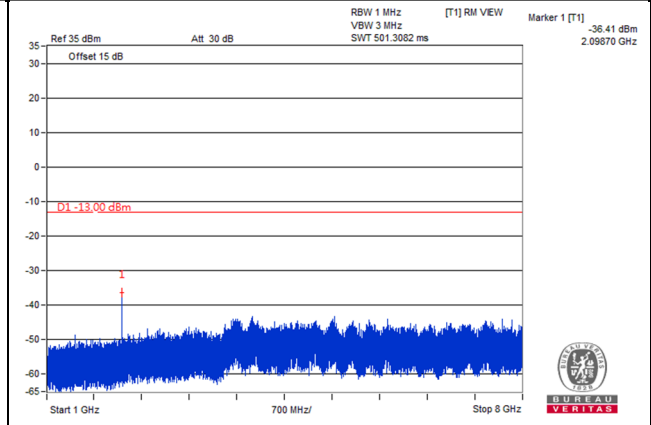

Frequency Range : 1GHz~8GHz