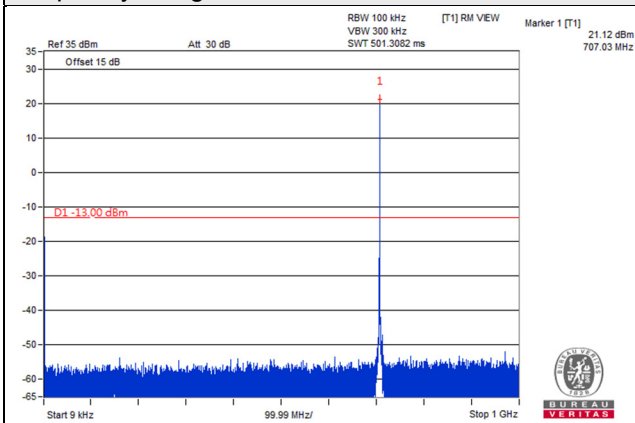

LTE Band 12

Channel Band width: 1.4MHz

Channel 23017 (699.7MHz)

Frequency Range : 9kHz~1GHz

Frequency Range : 1GHz~8GHz

Channel 23095 (707.5MHz)

Frequency Range : 9kHz~1GHz

Frequency Range : 1GHz~8GHz

Channel 23173 (715.3MHz)

Frequency Range : 9kHz~1GHz

Frequency Range : 1GHz~8GHz

Channel Band width: 3MHz

Channel 23025 (700.5MHz)

Frequency Range : 9kHz~1GHz

Frequency Range : 1GHz~8GHz

Channel 23095 (707.5MHz)