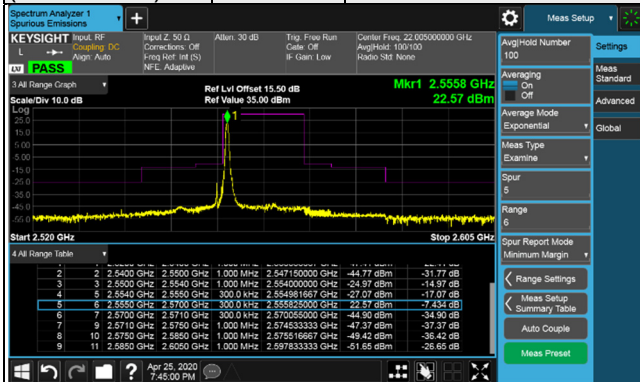

Channel Bandwidth: 15MHz

Channel 21375 (2562.5MHz) QPSK 1 RB / 0 RB Offset