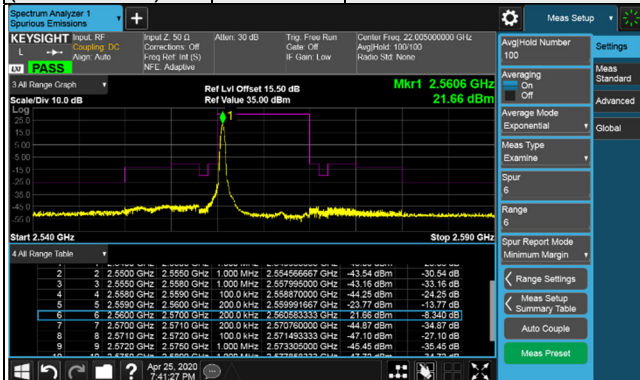

Channel Bandwidth: 10MHz

Channel 21400 (2565.0MHz) QPSK 1 RB / 0 RB Offset