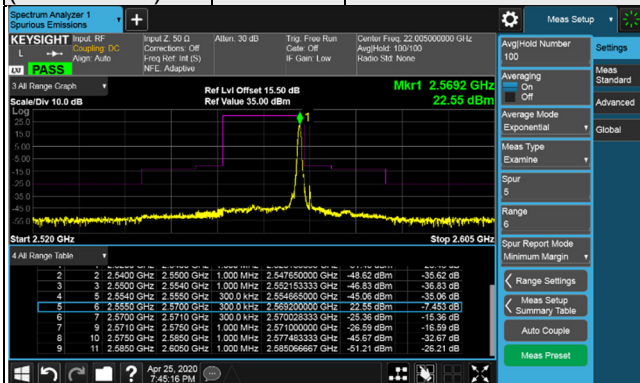

Channel Bandwidth: 5MHz

Channel 21425 (2567.5MHz) QPSK 1 RB / 0 RB Offset

Channel 21425 (2567.5MHz) QPSK 1 RB / 24 RB Offset

Channel 21425 (2567.5MHz) QPSK 25 RB / 0 RB Offset

Channel Bandwidth: 10MHz

Channel 20800
(2505.0MHz)

QPSK

75 RB / 0 RB Offset

Channel Bandwidth: 15MHz

Channel 21375 (2562.5MHz) QPSK 1 RB / 0 RB Offset

Channel 21375 (2562.5MHz) QPSK 1 RB / 74 RB Offset

Channel 21375 (2562.5MHz) QPSK 75 RB / 0 RB Offset