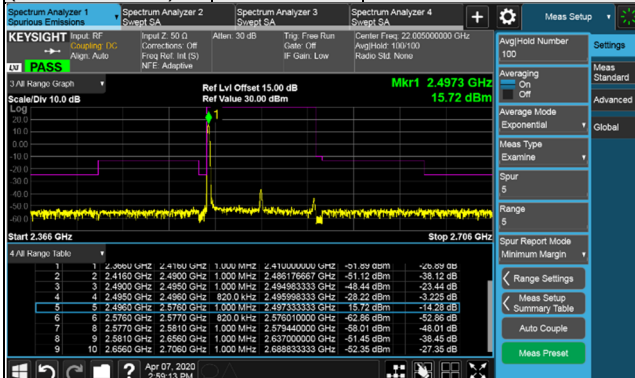

Channel Bandwidth: 60MHz

Channel 531996 (2659.98MHz) $\pi/2$ BPSK 1 RB / 0 RB Offset

Channel 531996 (2659.98MHz) $\pi/2$ BPSK 1 RB / 161 RB Offset

Channel 531996 (2659.98MHz) $\pi/2$ BPSK 162 RB / 0 RB Offset

Channel Bandwidth: 80MHz

Channel 507204 (2536.02MHz) $\pi/2$ BPSK 1 RB / 0 RB Offset

Channel 518598 (2592.99MHz) $\pi/2$ BPSK 1 RB / 0 RB Offset

Channel 507204 (2536.02MHz) $\pi/2$ BPSK 1 RB / 216 RB Offset

Channel 518598 (2592.99MHz) $\pi/2$ BPSK 1 RB / 216 RB Offset

Channel 507204 (2536.02MHz) $\pi/2$ BPSK 217 RB / 0 RB Offset

Channel 518598 (2592.99MHz) $\pi/2$ BPSK 217 RB / 0 RB Offset

Channel Bandwidth: 80MHz