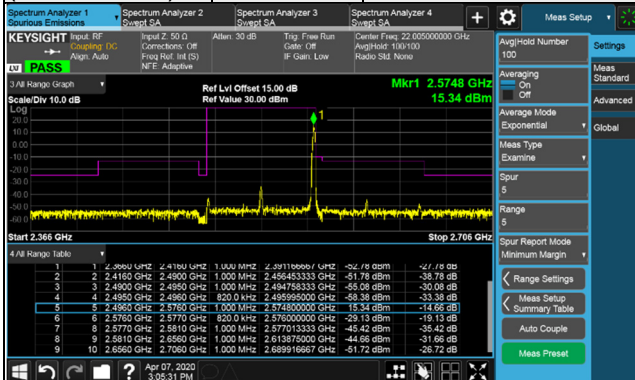

Channel Bandwidth: 60MHz

Channel 531996 (2659.98MHz) $\pi/2$ BPSK 1 RB / 0 RB Offset

Channel 531996 (2659.98MHz) $\pi/2$ BPSK 1 RB / 161 RB Offset

Channel 531996 (2659.98MHz) $\pi/2$ BPSK 162 RB / 0 RB Offset

Channel Bandwidth: 80MHz

Channel 507204 (2536.02MHz) $\pi/2$ BPSK 1 RB / 0 RB Offset

Channel 518598 (2592.99MHz) $\pi/2$ BPSK 1 RB / 0 RB Offset

Channel 507204 (2536.02MHz) $\pi/2$ BPSK 1 RB / 216 RB Offset

Channel 518598 (2592.99MHz) $\pi/2$ BPSK 1 RB / 216 RB Offset

Channel 507204 (2536.02MHz) $\pi/2$ BPSK 217 RB / 0 RB Offset

Channel 518598 (2592.99MHz) $\pi/2$ BPSK 217 RB / 0 RB Offset

Channel Bandwidth: 80MHz

Channel 529998 (2649.99MHz) $\pi/2$ BPSK 1 RB / 0 RB Offset

Channel 529998 (2649.99MHz) $\pi/2$ BPSK 1 RB / 216 RB Offset

Channel 529998 (2649.99MHz) $\pi/2$ BPSK 217 RB / 0 RB Offset

Channel Bandwidth: 90MHz