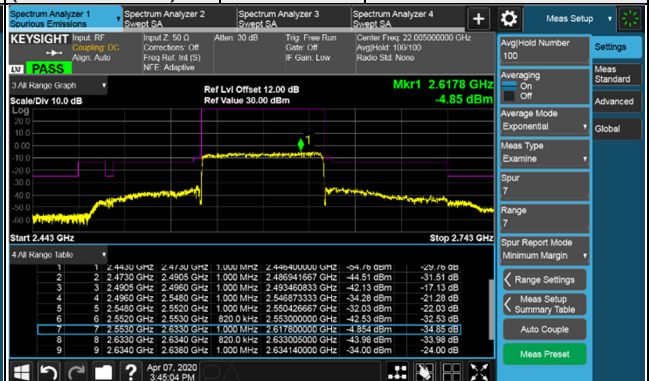

Channel Bandwidth: 60MHz

Channel 531996 (2659.98MHz) $\pi/2$ BPSK 1 RB / 0 RB Offset

Channel 531996 (2659.98MHz) $\pi/2$ BPSK 1 RB / 161 RB Offset

Channel 531996 (2659.98MHz) $\pi/2$ BPSK 162 RB / 0 RB Offset

Channel Bandwidth: 80MHz

Channel 507204 (2536.02MHz) $\pi/2$ BPSK 1 RB / 0 RB Offset

Channel 518598 (2592.99MHz) $\pi/2$ BPSK 1 RB / 0 RB Offset

Channel 507204 (2536.02MHz) $\pi/2$ BPSK 1 RB / 216 RB Offset

Channel 518598 (2592.99MHz) $\pi/2$ BPSK 1 RB / 216 RB Offset

Channel 507204 (2536.02MHz) $\pi/2$ BPSK 217 RB / 0 RB Offset

Channel 518598 (2592.99MHz) $\pi/2$ BPSK 217 RB / 0 RB Offset

Channel Bandwidth: 80MHz

Channel 529998 (2649.99MHz) $\pi/2$ BPSK 1 RB / 0 RB Offset

Channel 529998 (2649.99MHz) $\pi/2$ BPSK 1 RB / 216 RB Offset

Channel 529998 (2649.99MHz) $\pi/2$ BPSK 217 RB / 0 RB Offset

Channel Bandwidth: 90MHz