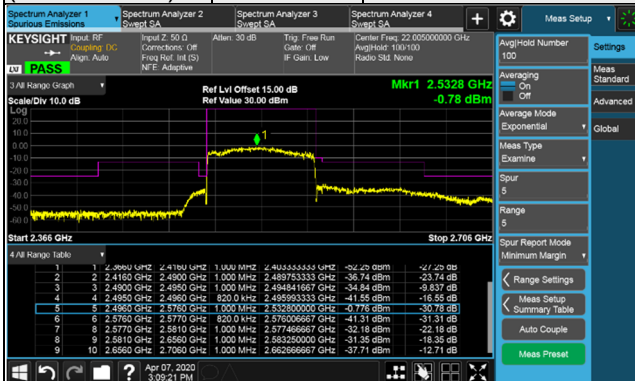

Channel Bandwidth: 60MHz

Channel 531996 (2659.98MHz) $\pi/2$ BPSK 1 RB / 0 RB Offset

Channel 531996 (2659.98MHz) $\pi/2$ BPSK 1 RB / 161 RB Offset

Channel 531996 (2659.98MHz) $\pi/2$ BPSK 162 RB / 0 RB Offset

Channel Bandwidth: 80MHz

Channel 507204 (2536.02MHz) $\pi/2$ BPSK 1 RB / 0 RB Offset

Channel 518598 (2592.99MHz) $\pi/2$ BPSK 1 RB / 0 RB Offset

Channel 507204 (2536.02MHz) $\pi/2$ BPSK 1 RB / 216 RB Offset

Channel 518598 (2592.99MHz) $\pi/2$ BPSK 1 RB / 216 RB Offset

Channel 507204 (2536.02MHz) $\pi/2$ BPSK 217 RB / 0 RB Offset

Channel 518598 (2592.99MHz) $\pi/2$ BPSK 217 RB / 0 RB Offset

Channel Bandwidth: 80MHz

Channel 529998 (2649.99MHz) $\pi/2$ BPSK 1 RB / 0 RB Offset

Channel 529998 (2649.99MHz) $\pi/2$ BPSK 1 RB / 216 RB Offset

Channel 529998 (2649.99MHz) $\pi/2$ BPSK 217 RB / 0 RB Offset

Channel Bandwidth: 90MHz