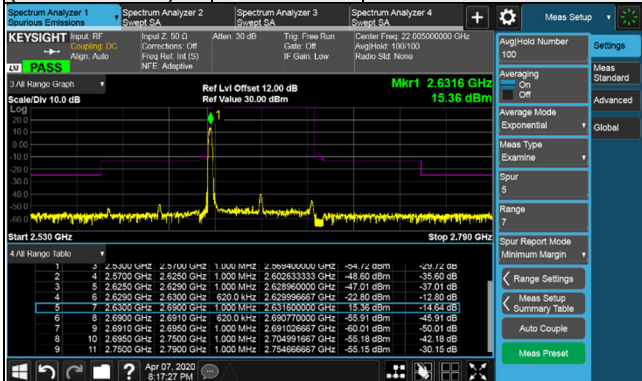

Channel Bandwidth: 60MHz

Channel 531996 (2659.98MHz) $\pi/2$ BPSK 1 RB / 0 RB Offset

Channel 531996 (2659.98MHz) $\pi/2$ BPSK 1 RB / 161 RB Offset

Channel 531996 (2659.98MHz) $\pi/2$ BPSK 162 RB / 0 RB Offset

Channel Bandwidth: 80MHz

Channel 507204 (2536.02MHz) $\pi/2$ BPSK 1 RB / 0 RB Offset

Channel 518598 (2592.99MHz) $\pi/2$ BPSK 1 RB / 0 RB Offset

Channel 507204 (2536.02MHz) $\pi/2$ BPSK 1 RB / 216 RB Offset

Channel 518598 (2592.99MHz) $\pi/2$ BPSK 1 RB / 216 RB Offset

Channel 507204 (2536.02MHz) $\pi/2$ BPSK 217 RB / 0 RB Offset

Channel 518598 (2592.99MHz) $\pi/2$ BPSK 217 RB / 0 RB Offset

Channel Bandwidth: 80MHz