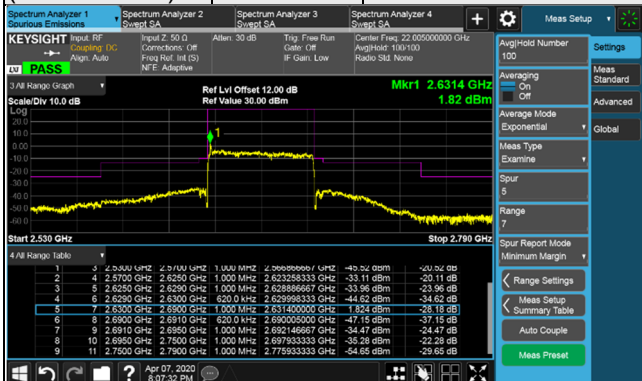

Channel Bandwidth: 60MHz

Channel 531996 (2659.98MHz) $\pi/2$ BPSK 1 RB / 0 RB Offset

Channel 531996 (2659.98MHz) $\pi/2$ BPSK 1 RB / 161 RB Offset

Channel 531996 (2659.98MHz) $\pi/2$ BPSK 162 RB / 0 RB Offset

Channel Bandwidth: 80MHz

Channel 507204 (2536.02MHz) $\pi/2$ BPSK 1 RB / 0 RB Offset

Channel 518598 (2592.99MHz) $\pi/2$ BPSK 1 RB / 0 RB Offset

Channel 507204 (2536.02MHz) $\pi/2$ BPSK 1 RB / 216 RB Offset

Channel 518598 (2592.99MHz) $\pi/2$ BPSK 1 RB / 216 RB Offset

Channel 507204 (2536.02MHz) $\pi/2$ BPSK 217 RB / 0 RB Offset

Channel 518598 (2592.99MHz) $\pi/2$ BPSK 217 RB / 0 RB Offset

Channel Bandwidth: 80MHz