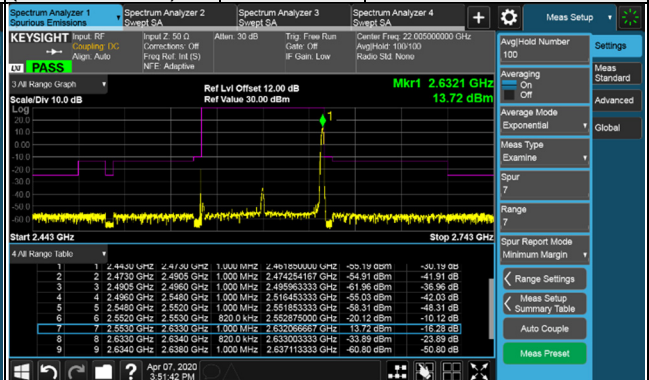

Channel Bandwidth: 60MHz

Channel 531996 (2659.98MHz) $\pi/2$ BPSK 1 RB / 0 RB Offset

Channel 531996 (2659.98MHz) $\pi/2$ BPSK 1 RB / 161 RB Offset

Channel 531996 (2659.98MHz) $\pi/2$ BPSK 162 RB / 0 RB Offset

Channel Bandwidth: 80MHz

Channel 507204 (2536.02MHz) $\pi/2$ BPSK 1 RB / 0 RB Offset

Channel 518598 (2592.99MHz) $\pi/2$ BPSK 1 RB / 0 RB Offset

Channel 507204 (2536.02MHz) $\pi/2$ BPSK 1 RB / 216 RB Offset

Channel 518598 (2592.99MHz) $\pi/2$ BPSK 1 RB / 216 RB Offset

Channel 507204 (2536.02MHz) $\pi/2$ BPSK 217 RB / 0 RB Offset

Channel 518598 (2592.99MHz) $\pi/2$ BPSK 217 RB / 0 RB Offset

Channel Bandwidth: 80MHz

Channel 529998 (2649.99MHz) $\pi/2$ BPSK 1 RB / 0 RB Offset

Channel 529998 (2649.99MHz) $\pi/2$ BPSK 1 RB / 216 RB Offset

Channel 529998 (2649.99MHz) $\pi/2$ BPSK 217 RB / 0 RB Offset

Channel Bandwidth: 90MHz