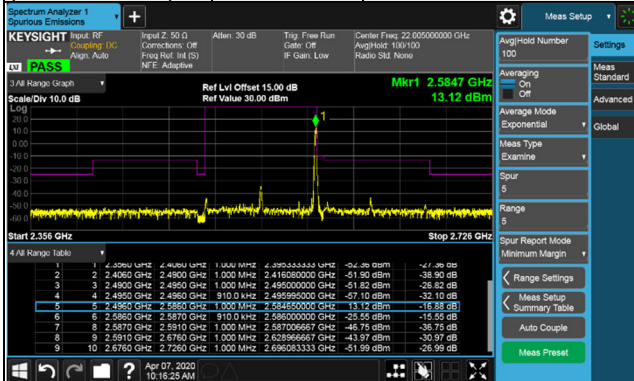

Channel Bandwidth: 80MHz

Channel 507204 (2536.02MHz) $\pi/2$ BPSK 1 RB / 0 RB Offset

Channel 518598 (2592.99MHz) $\pi/2$ BPSK 1 RB / 0 RB Offset

Channel 507204 (2536.02MHz) $\pi/2$ BPSK 1 RB / 216 RB Offset

Channel 518598 (2592.99MHz) $\pi/2$ BPSK 1 RB / 216 RB Offset

Channel 507204 (2536.02MHz) $\pi/2$ BPSK 217 RB / 0 RB Offset

Channel 518598 (2592.99MHz) $\pi/2$ BPSK 217 RB / 0 RB Offset

Channel Bandwidth: 80MHz

Channel 529998 (2649.99MHz) $\pi/2$ BPSK 1 RB / 0 RB Offset

Channel 529998 (2649.99MHz) $\pi/2$ BPSK 1 RB / 216 RB Offset

Channel 529998 (2649.99MHz) $\pi/2$ BPSK 217 RB / 0 RB Offset

Channel Bandwidth: 90MHz

Channel 508200 (2541.00MHz) $\pi/2$ BPSK 1 RB / 0 RB Offset

Channel 518598 (2592.99MHz) $\pi/2$ BPSK 1 RB / 0 RB Offset

Channel 508200 (2541.00MHz) $\pi/2$ BPSK 1 RB / 244 RB Offset

Channel 518598 (2592.99MHz) $\pi/2$ BPSK 1 RB / 244 RB Offset