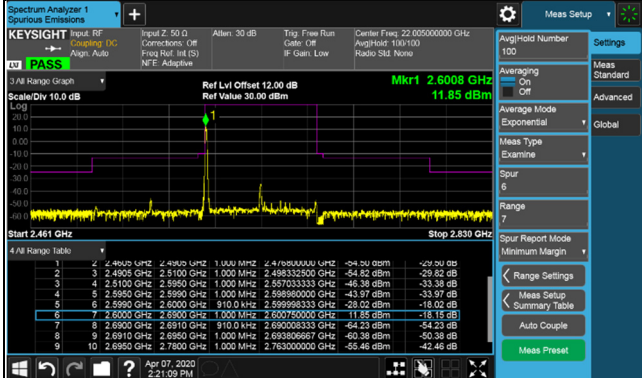

Channel 508200 (2541.00MHz) $\pi/2$ BPSK 1 RB / 0 RB Offset

Channel 518598 (2592.99MHz) $\pi/2$ BPSK 1 RB / 0 RB Offset

Channel 508200 (2541.00MHz) $\pi/2$ BPSK 1 RB / 244 RB Offset

Channel 518598 (2592.99MHz) $\pi/2$ BPSK 1 RB / 244 RB Offset

Channel 508200 (2541.00MHz) $\pi/2$ BPSK 245 RB / 0 RB Offset

Channel 518598 (2592.99MHz) $\pi/2$ BPSK 245 RB / 0 RB Offset

Channel Bandwidth: 90MHz

Channel 528996 (2644.98MHz) $\pi/2$ BPSK 1 RB / 0 RB Offset

Channel 528996 (2644.98MHz) $\pi/2$ BPSK 1 RB / 244 RB Offset

Channel 528996 (2644.98MHz) $\pi/2$ BPSK 245 RB / 0 RB Offset