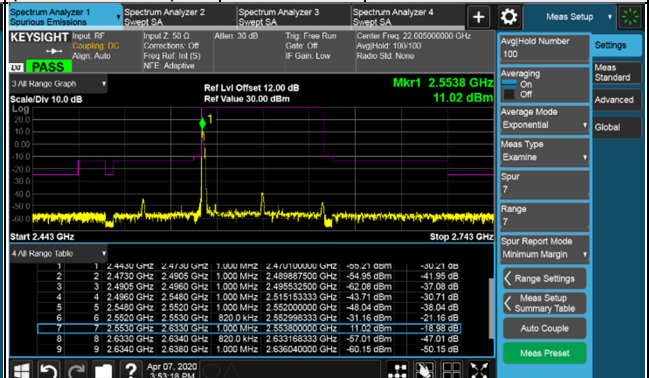

Channel Bandwidth: 60MHz

Channel 531996 (2659.98MHz) $\pi/2$ BPSK 1 RB / 0 RB Offset

Channel 531996 (2659.98MHz) $\pi/2$ BPSK 1 RB / 161 RB Offset

Channel 531996 (2659.98MHz) $\pi/2$ BPSK 162 RB / 0 RB Offset

Channel Bandwidth: 80MHz

Channel 507204 (2536.02MHz) $\pi/2$ BPSK 1 RB / 0 RB Offset

Channel 518598 (2592.99MHz) $\pi/2$ BPSK 1 RB / 0 RB Offset

Channel 507204 (2536.02MHz) $\pi/2$ BPSK 1 RB / 216 RB Offset

Channel 518598 (2592.99MHz) $\pi/2$ BPSK 1 RB / 216 RB Offset

Channel 507204 (2536.02MHz) $\pi/2$ BPSK 217 RB / 0 RB Offset

Channel 518598 (2592.99MHz) $\pi/2$ BPSK 217 RB / 0 RB Offset

Channel Bandwidth: 80MHz