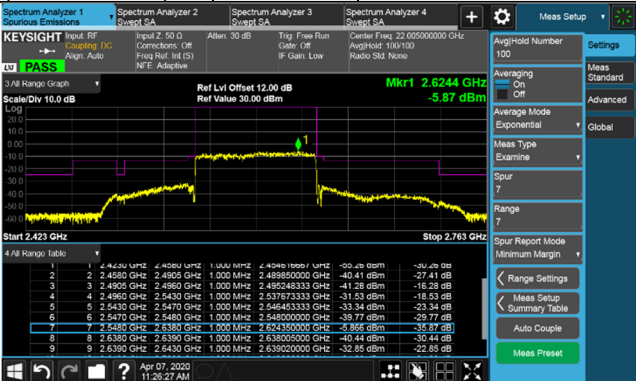

Channel 518598 (2592.99MHz) $\pi/2$ BPSK 1 RB / 216 RB Offset

Channel 507204 (2536.02MHz) $\pi/2$ BPSK 217 RB / 0 RB Offset

Channel 518598 (2592.99MHz) $\pi/2$ BPSK 217 RB / 0 RB Offset

Channel Bandwidth: 80MHz

Channel 529998 (2649.99MHz) $\pi/2$ BPSK 1 RB / 0 RB Offset

Channel 529998 (2649.99MHz) $\pi/2$ BPSK 1 RB / 216 RB Offset

Channel 529998 (2649.99MHz) $\pi/2$ BPSK 217 RB / 0 RB Offset

Channel Bandwidth: 90MHz

Channel 508200 (2541.00MHz) $\pi/2$ BPSK 1 RB / 0 RB Offset

Channel 518598 (2592.99MHz) $\pi/2$ BPSK 1 RB / 0 RB Offset

Channel 508200 (2541.00MHz) $\pi/2$ BPSK 1 RB / 244 RB Offset

Channel 518598 (2592.99MHz) $\pi/2$ BPSK 1 RB / 244 RB Offset

Channel 508200 (2541.00MHz) $\pi/2$ BPSK 245 RB / 0 RB Offset

Channel 518598 (2592.99MHz) $\pi/2$ BPSK 245 RB / 0 RB Offset

Channel Bandwidth: 90MHz

Channel 528996 (2644.98MHz) $\pi/2$ BPSK 1 RB / 0 RB Offset