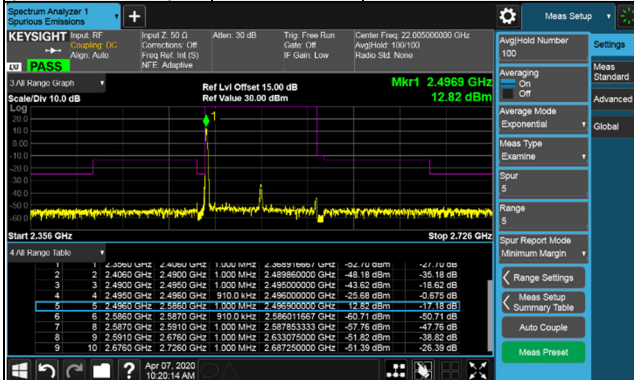

Channel 518598 (2592.99MHz) $\pi/2$ BPSK 1 RB / 216 RB Offset

Channel 507204 (2536.02MHz) $\pi/2$ BPSK 217 RB / 0 RB Offset

Channel 518598 (2592.99MHz) $\pi/2$ BPSK 217 RB / 0 RB Offset

Channel Bandwidth: 80MHz

Channel 529998 (2649.99MHz) $\pi/2$ BPSK 1 RB / 0 RB Offset

Channel 529998 (2649.99MHz) $\pi/2$ BPSK 1 RB / 216 RB Offset

Channel 529998 (2649.99MHz) $\pi/2$ BPSK 217 RB / 0 RB Offset

Channel Bandwidth: 90MHz

Channel 508200 (2541.00MHz) $\pi/2$ BPSK 1 RB / 0 RB Offset

Channel 518598 (2592.99MHz) $\pi/2$ BPSK 1 RB / 0 RB Offset

Channel 508200 (2541.00MHz) $\pi/2$ BPSK 1 RB / 244 RB Offset

Channel 518598 (2592.99MHz) $\pi/2$ BPSK 1 RB / 244 RB Offset