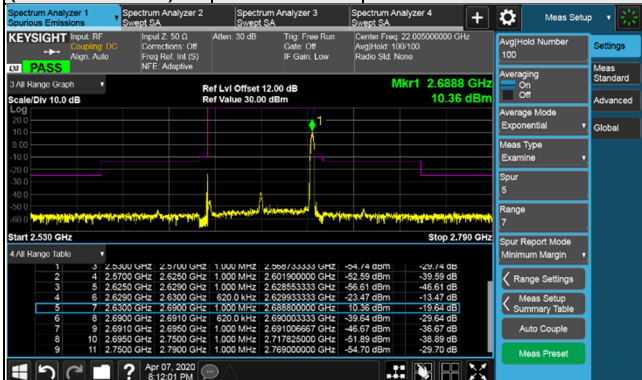

Channel Bandwidth: 60MHz

Channel 531996 (2659.98MHz) $\pi/2$ BPSK 1 RB / 0 RB Offset

Channel 531996 (2659.98MHz) $\pi/2$ BPSK 1 RB / 161 RB Offset

Channel 531996 (2659.98MHz) $\pi/2$ BPSK 162 RB / 0 RB Offset

Channel Bandwidth: 80MHz

Channel 507204 (2536.02MHz) $\pi/2$ BPSK 1 RB / 0 RB Offset

Channel 518598 (2592.99MHz) $\pi/2$ BPSK 1 RB / 0 RB Offset

Channel 507204 (2536.02MHz) $\pi/2$ BPSK 1 RB / 216 RB Offset

Channel 518598 (2592.99MHz) $\pi/2$ BPSK 1 RB / 216 RB Offset

Channel 507204 (2536.02MHz) $\pi/2$ BPSK 217 RB / 0 RB Offset

Channel 518598 (2592.99MHz) $\pi/2$ BPSK 217 RB / 0 RB Offset

Channel Bandwidth: 80MHz