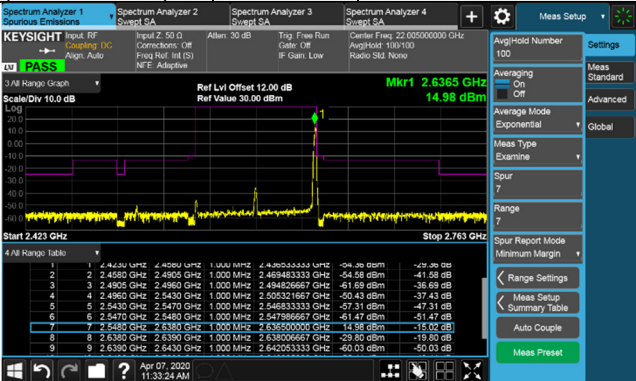

Channel 518598 (2592.99MHz) $\pi/2$ BPSK 1 RB / 216 RB Offset

Channel 507204 (2536.02MHz) $\pi/2$ BPSK 217 RB / 0 RB Offset

Channel 518598 (2592.99MHz) $\pi/2$ BPSK 217 RB / 0 RB Offset

Channel Bandwidth: 80MHz

Channel 529998 (2649.99MHz) $\pi/2$ BPSK 1 RB / 0 RB Offset

Channel 529998 (2649.99MHz) $\pi/2$ BPSK 1 RB / 216 RB Offset

Channel 529998 (2649.99MHz) $\pi/2$ BPSK 217 RB / 0 RB Offset

Channel Bandwidth: 90MHz

Channel 508200 (2541.00MHz) $\pi/2$ BPSK 1 RB / 0 RB Offset

Channel 518598 (2592.99MHz) $\pi/2$ BPSK 1 RB / 0 RB Offset

Channel 508200 (2541.00MHz) $\pi/2$ BPSK 1 RB / 244 RB Offset

Channel 518598 (2592.99MHz) $\pi/2$ BPSK 1 RB / 244 RB Offset

Channel 508200 (2541.00MHz) $\pi/2$ BPSK 245 RB / 0 RB Offset

Channel 518598 (2592.99MHz) $\pi/2$ BPSK 245 RB / 0 RB Offset

Channel Bandwidth: 90MHz

Channel 528996 (2644.98MHz) $\pi/2$ BPSK 1 RB / 0 RB Offset