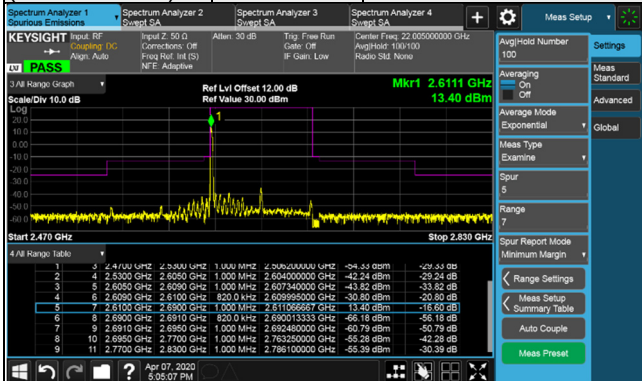

Channel Bandwidth: 60MHz

Channel 531996 (2659.98MHz) $\pi/2$ BPSK 1 RB / 0 RB Offset

Channel 531996 (2659.98MHz) $\pi/2$ BPSK 1 RB / 161 RB Offset

Channel 531996 (2659.98MHz) $\pi/2$ BPSK 162 RB / 0 RB Offset

Channel Bandwidth: 80MHz

Channel 507204 (2536.02MHz) $\pi/2$ BPSK 1 RB / 0 RB Offset

Channel 518598 (2592.99MHz) $\pi/2$ BPSK 1 RB / 0 RB Offset

Channel 507204 (2536.02MHz) $\pi/2$ BPSK 1 RB / 216 RB Offset

Channel 518598 (2592.99MHz) $\pi/2$ BPSK 1 RB / 216 RB Offset

Channel 507204 (2536.02MHz) $\pi/2$ BPSK 217 RB / 0 RB Offset

Channel 518598 (2592.99MHz) $\pi/2$ BPSK 217 RB / 0 RB Offset

Channel Bandwidth: 80MHz

Channel 529998 (2649.99MHz) $\pi/2$ BPSK 1 RB / 0 RB Offset

Channel 529998 (2649.99MHz) $\pi/2$ BPSK 1 RB / 216 RB Offset

Channel 529998 (2649.99MHz) $\pi/2$ BPSK 217 RB / 0 RB Offset

Channel Bandwidth: 90MHz