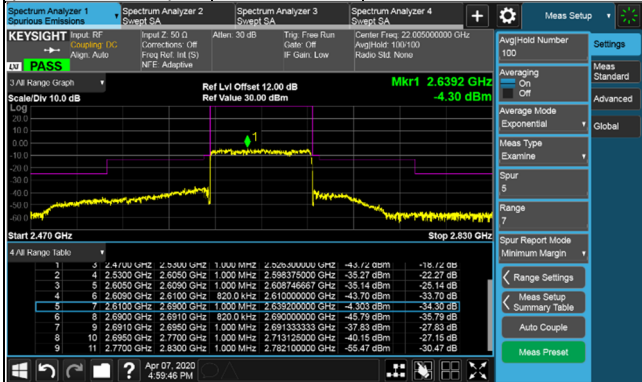

Channel Bandwidth: 80MHz

Channel 507204 (2536.02MHz) $\pi/2$ BPSK 1 RB / 0 RB Offset

Channel 518598 (2592.99MHz) $\pi/2$ BPSK 1 RB / 0 RB Offset

Channel 507204 (2536.02MHz) $\pi/2$ BPSK 1 RB / 216 RB Offset

Channel 518598 (2592.99MHz) $\pi/2$ BPSK 1 RB / 216 RB Offset

Channel 507204 (2536.02MHz) $\pi/2$ BPSK 217 RB / 0 RB Offset

Channel 518598 (2592.99MHz) $\pi/2$ BPSK 217 RB / 0 RB Offset

Channel Bandwidth: 80MHz

Channel 529998 (2649.99MHz) $\pi/2$ BPSK 1 RB / 0 RB Offset

Channel 529998 (2649.99MHz) $\pi/2$ BPSK 1 RB / 216 RB Offset

Channel 529998 (2649.99MHz) $\pi/2$ BPSK 217 RB / 0 RB Offset

Channel Bandwidth: 90MHz