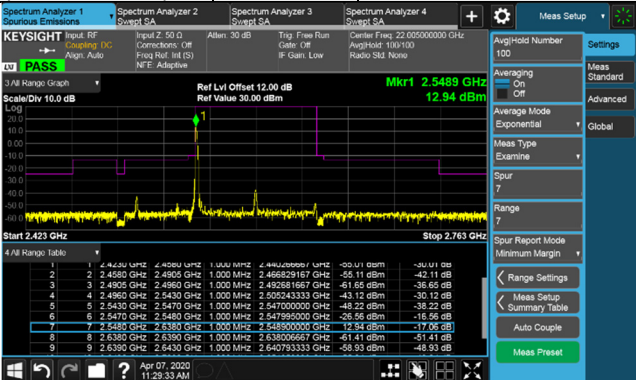

Channel 518598 (2592.99MHz) $\pi/2$ BPSK 1 RB / 216 RB Offset

Channel 507204 (2536.02MHz) $\pi/2$ BPSK 217 RB / 0 RB Offset

Channel 518598 (2592.99MHz) $\pi/2$ BPSK 217 RB / 0 RB Offset

Channel Bandwidth: 80MHz

Channel 529998 (2649.99MHz) $\pi/2$ BPSK 1 RB / 0 RB Offset

Channel 529998 (2649.99MHz) $\pi/2$ BPSK 1 RB / 216 RB Offset

Channel 529998 (2649.99MHz) $\pi/2$ BPSK 217 RB / 0 RB Offset

Channel Bandwidth: 90MHz

Channel 508200 (2541.00MHz) $\pi/2$ BPSK 1 RB / 0 RB Offset

Channel 518598 (2592.99MHz) $\pi/2$ BPSK 1 RB / 0 RB Offset

Channel 508200 (2541.00MHz) $\pi/2$ BPSK 1 RB / 244 RB Offset

Channel 518598 (2592.99MHz) $\pi/2$ BPSK 1 RB / 244 RB Offset