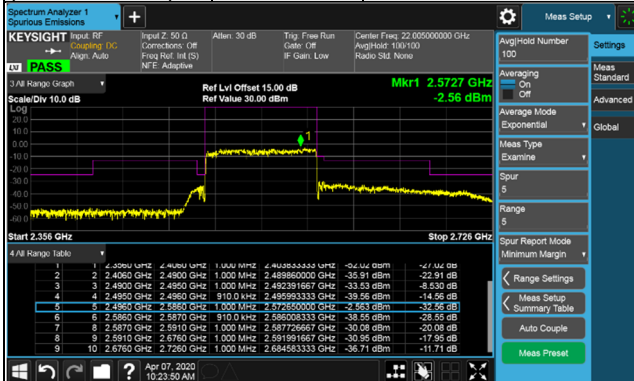

Channel 518598 (2592.99MHz) $\pi/2$ BPSK 1 RB / 216 RB Offset

Channel 507204 (2536.02MHz) $\pi/2$ BPSK 217 RB / 0 RB Offset

Channel 518598 (2592.99MHz) $\pi/2$ BPSK 217 RB / 0 RB Offset

Channel Bandwidth: 80MHz

Channel 529998 (2649.99MHz) $\pi/2$ BPSK 1 RB / 0 RB Offset

Channel 529998 (2649.99MHz) $\pi/2$ BPSK 1 RB / 216 RB Offset

Channel 529998 (2649.99MHz) $\pi/2$ BPSK 217 RB / 0 RB Offset

Channel Bandwidth: 90MHz

Channel 508200 (2541.00MHz) $\pi/2$ BPSK 1 RB / 0 RB Offset

Channel 518598 (2592.99MHz) $\pi/2$ BPSK 1 RB / 0 RB Offset

Channel 508200 (2541.00MHz) $\pi/2$ BPSK 1 RB / 244 RB Offset

Channel 518598 (2592.99MHz) $\pi/2$ BPSK 1 RB / 244 RB Offset

Channel 508200 (2541.00MHz) $\pi/2$ BPSK 245 RB / 0 RB Offset

Channel 518598 (2592.99MHz) $\pi/2$ BPSK 245 RB / 0 RB Offset

Channel Bandwidth: 90MHz

Channel 528996 (2644.98MHz) $\pi/2$ BPSK 1 RB / 0 RB Offset