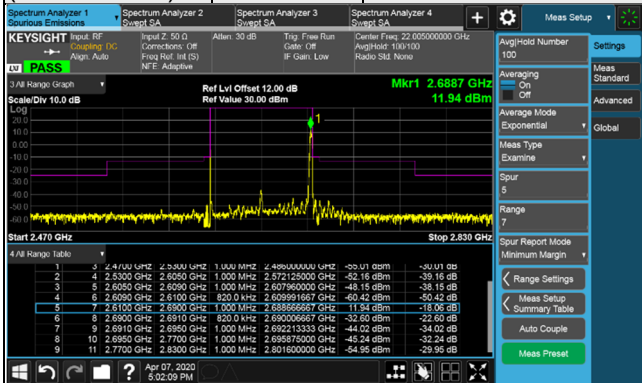

Channel Bandwidth: 80MHz

Channel 507204 (2536.02MHz) $\pi/2$ BPSK 1 RB / 0 RB Offset

Channel 518598 (2592.99MHz) $\pi/2$ BPSK 1 RB / 0 RB Offset

Channel 507204 (2536.02MHz) $\pi/2$ BPSK 1 RB / 216 RB Offset

Channel 518598 (2592.99MHz) $\pi/2$ BPSK 1 RB / 216 RB Offset

Channel 507204 (2536.02MHz) $\pi/2$ BPSK 217 RB / 0 RB Offset

Channel 518598 (2592.99MHz) $\pi/2$ BPSK 217 RB / 0 RB Offset

Channel Bandwidth: 80MHz

Channel 529998 (2649.99MHz) $\pi/2$ BPSK 1 RB / 0 RB Offset

Channel 529998 (2649.99MHz) $\pi/2$ BPSK 1 RB / 216 RB Offset

Channel 529998 (2649.99MHz) $\pi/2$ BPSK 217 RB / 0 RB Offset

Channel Bandwidth: 90MHz