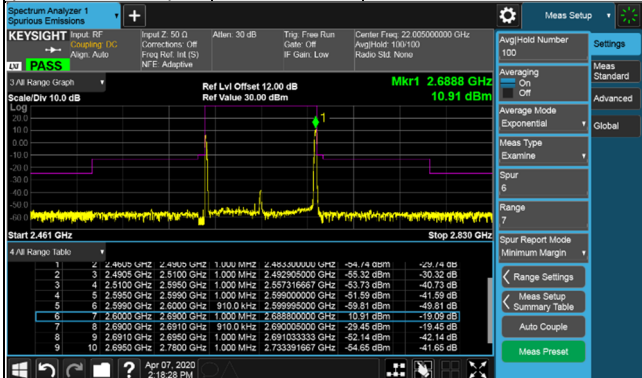

Channel 508200 (2541.00MHz) $\pi/2$ BPSK 1 RB / 0 RB Offset

Channel 518598 (2592.99MHz) $\pi/2$ BPSK 1 RB / 0 RB Offset

Channel 508200 (2541.00MHz) $\pi/2$ BPSK 1 RB / 244 RB Offset

Channel 518598 (2592.99MHz) $\pi/2$ BPSK 1 RB / 244 RB Offset

Channel 508200 (2541.00MHz) $\pi/2$ BPSK 245 RB / 0 RB Offset

Channel 518598 (2592.99MHz) $\pi/2$ BPSK 245 RB / 0 RB Offset

Channel Bandwidth: 90MHz

Channel 528996 (2644.98MHz) $\pi/2$ BPSK 1 RB / 0 RB Offset

Channel 528996 (2644.98MHz) $\pi/2$ BPSK 1 RB / 244 RB Offset

Channel 528996 (2644.98MHz) $\pi/2$ BPSK 245 RB / 0 RB Offset