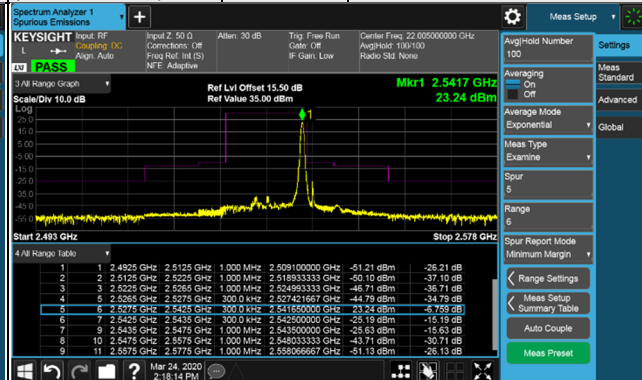

Channel 20825
(2507.5MHz)

QPSK

1 RB / 74 RB Offset

Channel 21100
(2535.0MHz)

QPSK

1 RB / 74 RB Offset