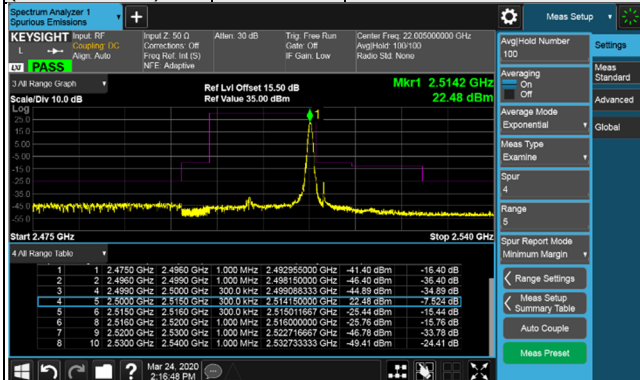

Channel 20825
(2507.5MHz)

QPSK

1 RB / 74 RB Offset

Channel 21100
(2535.0MHz)

QPSK

1 RB / 74 RB Offset