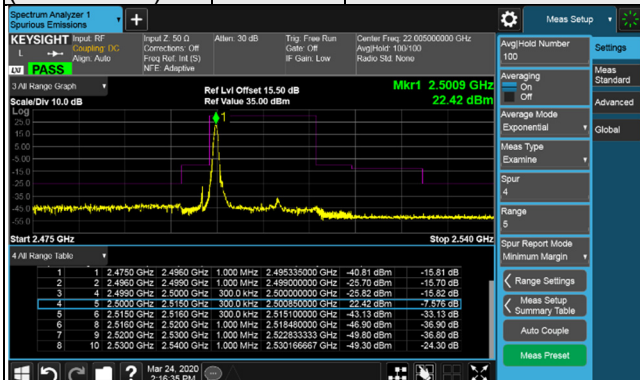

Channel Bandwidth: 15MHz

Channel 20825
(2507.5MHz)

QPSK

1 RB / 0 RB Offset

Channel 21100
(2535.0MHz)

QPSK

1 RB / 0 RB Offset

Channel 20825
(2507.5MHz)