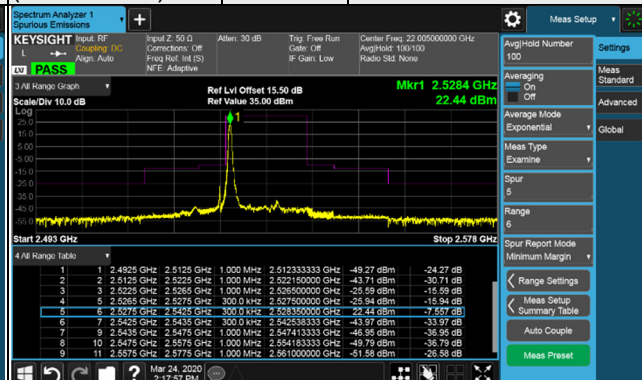

Channel Bandwidth: 15MHz

Channel 20825
(2507.5MHz)

QPSK

1 RB / 0 RB Offset

Channel 21100
(2535.0MHz)

QPSK

1 RB / 0 RB Offset

Channel 20825
(2507.5MHz)