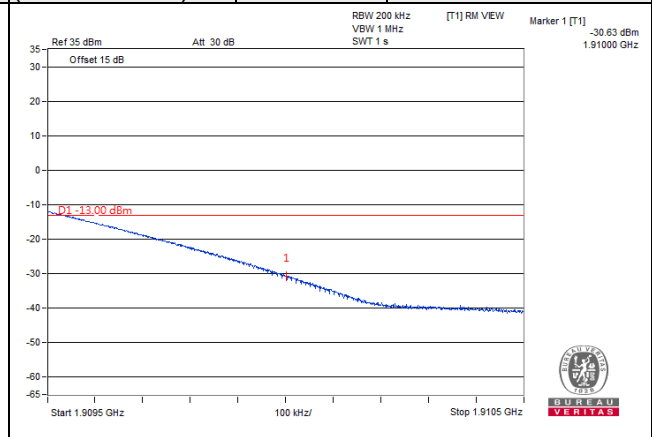

LTE Band 2, Channel Bandwidth 20MHz

**Channel 18700
(1860.00MHz)**

QPSK

1 RB / 0 RB Offset

**Channel 19100
(1900.00 MHz)**

QPSK

1 RB / 99 RB Offset

**Channel 18700
(1860.00MHz)**

QPSK

100 RB / 0 RB Offset

**Channel 19100
(1900.00 MHz)**

QPSK

100 RB / 0 RB Offset

LTE Band 7
Emission Mask:

Channel Bandwidth: 5MHz

Channel 20775 (2502.5MHz) QPSK 1 RB / 0 RB Offset Channel 21100 (2535.0MHz) QPSK 1 RB / 0 RB Offset