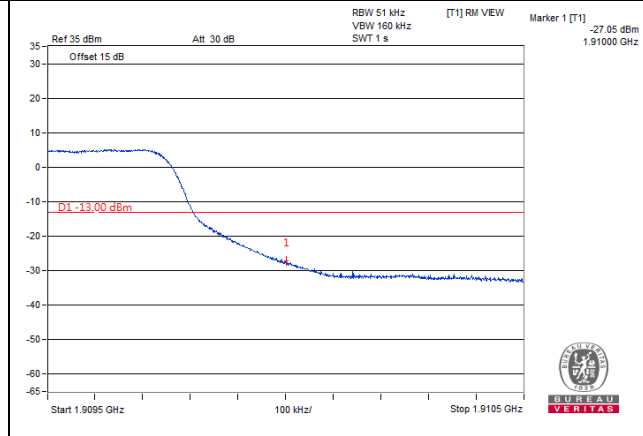

Channel 18625 (1852.50MHz)	QPSK	25 RB / 0 RB Offset	Channel 19175 (1907.50MHz)	QPSK	25 RB / 0 RB Offset