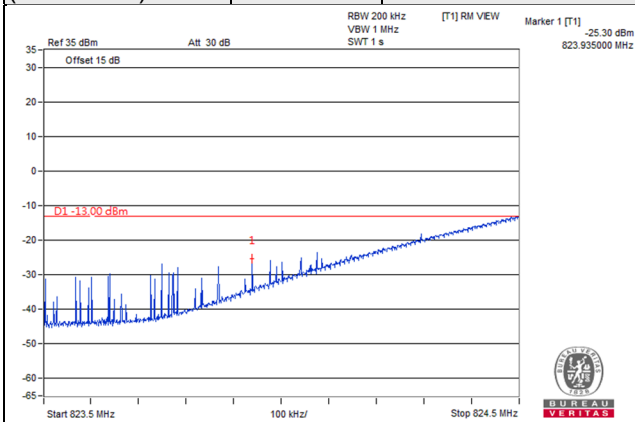

n5, Channel Bandwidth 15MHz

Channel 166300
(831.5MHz)

$\pi/2$ BPSK

1 RB / 0 RB Offset

Channel 168300
(841.5MHz)

$\pi/2$ BPSK

1 RB / 78 RB Offset

Channel 166300
(831.5MHz)

$\pi/2$ BPSK

79 RB / 0 RB Offset

Channel 168300
(841.5MHz)

$\pi/2$ BPSK

79 RB / 0 RB Offset

n5, Channel Bandwidth 20MHz

Channel 166800
(834.0MHz)

$\pi/2$ BPSK

1 RB / 0 RB Offset

Channel 167800
(839.0MHz)

$\pi/2$ BPSK

1 RB / 105 RB Offset

Channel 166800
(834.0MHz)

$\pi/2$ BPSK

106 RB / 0 RB Offset

Channel 167800
(839.0MHz)

$\pi/2$ BPSK

106 RB / 0 RB Offset

LTE Band 2, Channel Bandwidth 1.4MHz

Channel 18607
(1850.70MHz)

QPSK

1 RB / 0 RB Offset

Channel 19193
(1909.30MHz)

QPSK