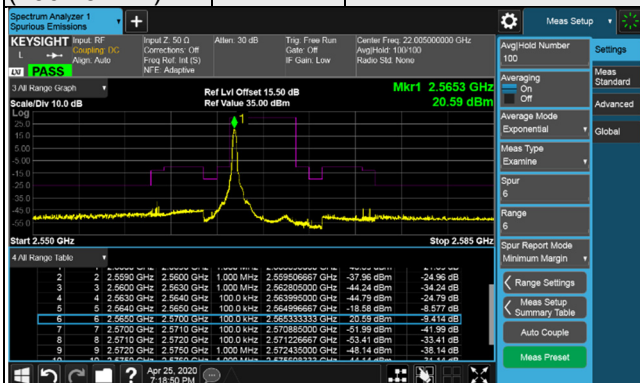

Channel Bandwidth: 5MHz

Channel 21425 (2567.5MHz) QPSK 1 RB / 0 RB Offset