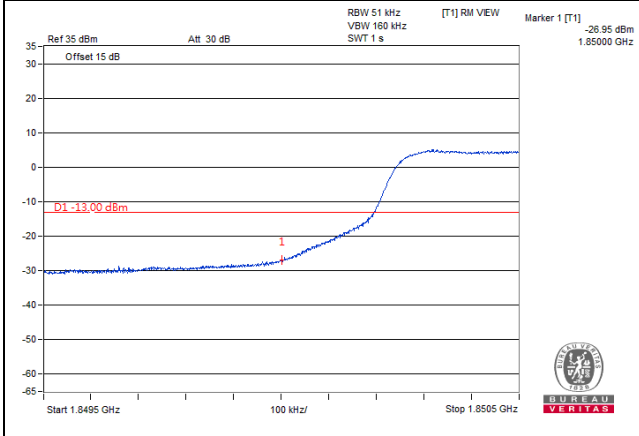

Channel 18625 (1852.50MHz)	QPSK	25 RB / 0 RB Offset	Channel 19175 (1907.50MHz)	QPSK	25 RB / 0 RB Offset