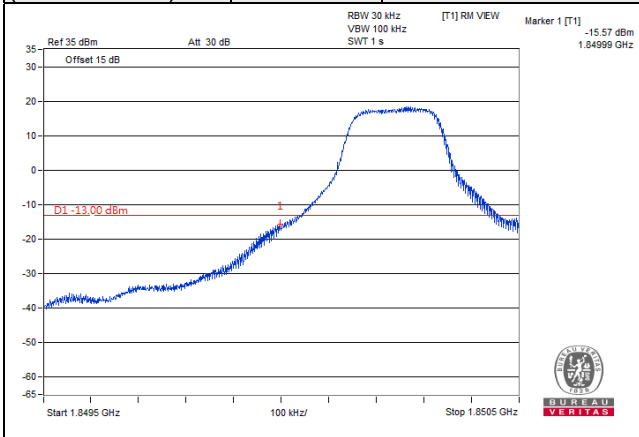

LTE Band 2, Channel Bandwidth 3MHz

Channel 18615 (1851.50MHz)	QPSK	1 RB / 0 RB Offset	Channel 19185 (1908.50MHz)	QPSK	1 RB / 14 RB Offset