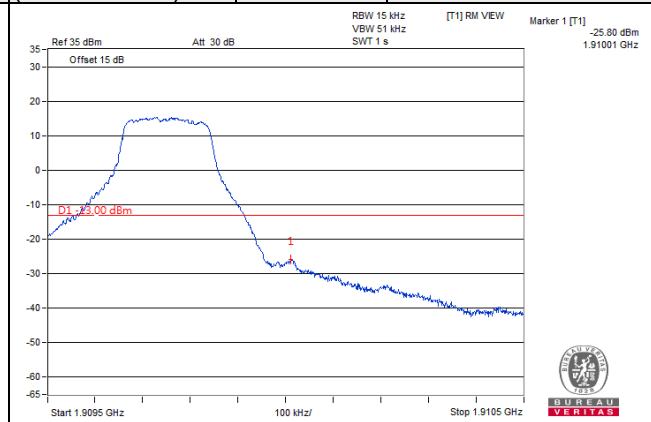

1 RB / 0 RB Offset

Channel 167800
(839.0MHz)

$\pi/2$ BPSK

1 RB / 105 RB Offset

Channel 166800
(834.0MHz)

$\pi/2$ BPSK

106 RB / 0 RB Offset

Channel 167800
(839.0MHz)

$\pi/2$ BPSK

106 RB / 0 RB Offset

LTE Band 2, Channel Bandwidth 1.4MHz

Channel 18607
(1850.70MHz)

QPSK

1 RB / 0 RB Offset

Channel 19193
(1909.30MHz)

QPSK

1 RB / 5 RB Offset

Channel 18607
(1850.70MHz)

QPSK

6 RB / 0 RB Offset

Channel 19193
(1909.30MHz)

QPSK

6 RB / 0 RB Offset

LTE Band 2, Channel Bandwidth 3MHz