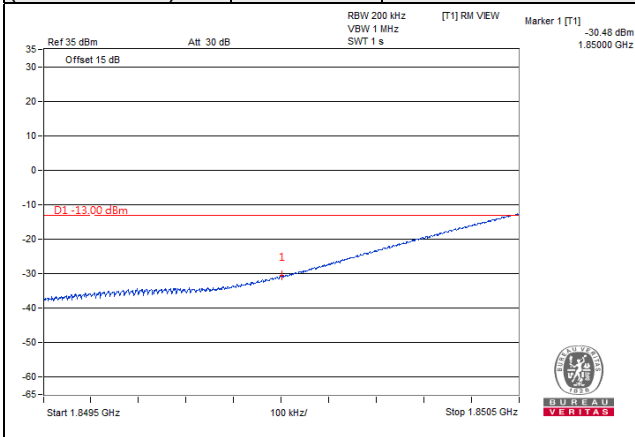

LTE Band 2, Channel Bandwidth 20MHz

**Channel 18700
(1860.00MHz)**

QPSK

1 RB / 0 RB Offset

**Channel 19100
(1900.00 MHz)**

QPSK

1 RB / 99 RB Offset

**Channel 18700
(1860.00MHz)**

QPSK

100 RB / 0 RB Offset

**Channel 19100
(1900.00 MHz)**

QPSK

100 RB / 0 RB Offset

LTE Band 7
Emission Mask:

Channel Bandwidth: 5MHz

Channel 20775 (2502.5MHz) QPSK 1 RB / 0 RB Offset Channel 21100 (2535.0MHz) QPSK 1 RB / 0 RB Offset