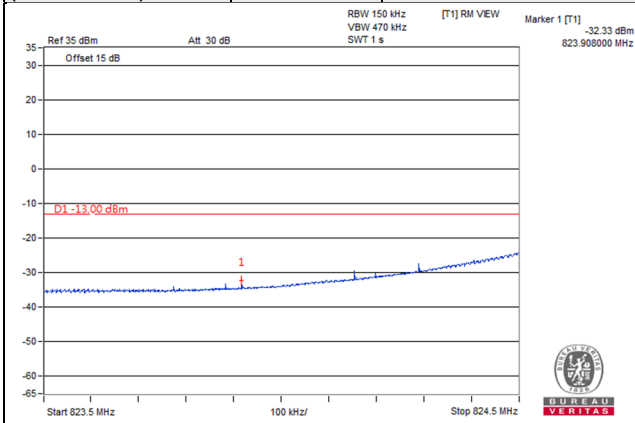

n5, Channel Bandwidth 15MHz

Channel 166300
(831.5MHz)

$\pi/2$ BPSK

1 RB / 0 RB Offset

Channel 168300
(841.5MHz)

$\pi/2$ BPSK

1 RB / 78 RB Offset

Channel 166300
(831.5MHz)

$\pi/2$ BPSK

79 RB / 0 RB Offset

Channel 168300
(841.5MHz)

$\pi/2$ BPSK

79 RB / 0 RB Offset

n5, Channel Bandwidth 20MHz

Channel 166800
(834.0MHz)

$\pi/2$ BPSK

1 RB / 0 RB Offset

Channel 167800
(839.0MHz)

$\pi/2$ BPSK

1 RB / 105 RB Offset

Channel 166800
(834.0MHz)

$\pi/2$ BPSK

106 RB / 0 RB Offset

Channel 167800
(839.0MHz)