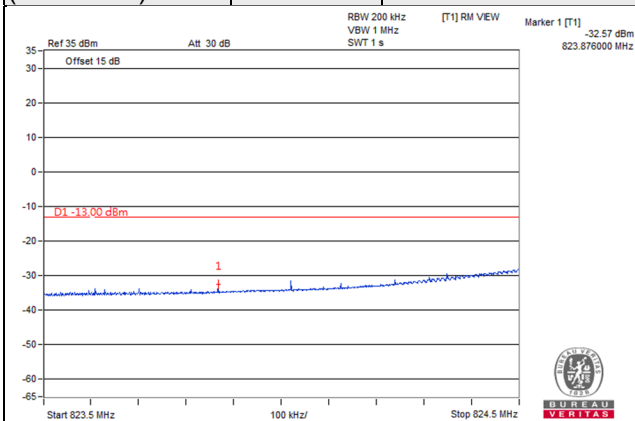

$\pi/2$ BPSK

79 RB / 0 RB Offset

Channel 168300
(841.5MHz)

$\pi/2$ BPSK

79 RB / 0 RB Offset

n5, Channel Bandwidth 20MHz

Channel 166800
(834.0MHz)

$\pi/2$ BPSK

1 RB / 0 RB Offset

Channel 167800
(839.0MHz)

$\pi/2$ BPSK

1 RB / 105 RB Offset

Channel 166800
(834.0MHz)

$\pi/2$ BPSK

106 RB / 0 RB Offset

Channel 167800
(839.0MHz)

$\pi/2$ BPSK

106 RB / 0 RB Offset

LTE Band 2, Channel Bandwidth 1.4MHz

Channel 18607
(1850.70MHz)

QPSK

1 RB / 0 RB Offset

Channel 19193
(1909.30MHz)

QPSK