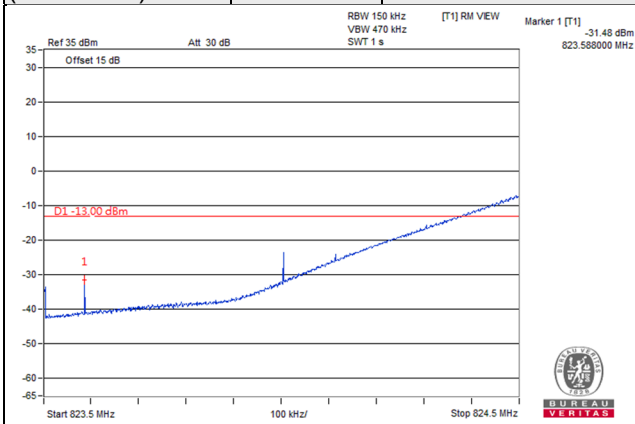

n5, Channel Bandwidth 15MHz

Channel 166300
(831.5MHz)

$\pi/2$ BPSK

1 RB / 0 RB Offset

Channel 168300
(841.5MHz)

$\pi/2$ BPSK

1 RB / 78 RB Offset

Channel 166300
(831.5MHz)

$\pi/2$ BPSK

79 RB / 0 RB Offset

Channel 168300
(841.5MHz)

$\pi/2$ BPSK

79 RB / 0 RB Offset

n5, Channel Bandwidth 20MHz

Channel 166800
(834.0MHz)

$\pi/2$ BPSK

1 RB / 0 RB Offset

Channel 167800
(839.0MHz)

$\pi/2$ BPSK

1 RB / 105 RB Offset

Channel 166800
(834.0MHz)

$\pi/2$ BPSK

106 RB / 0 RB Offset

Channel 167800
(839.0MHz)