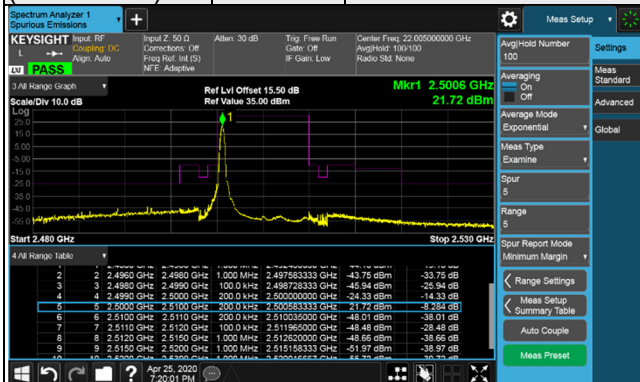

Channel Bandwidth: 10MHz

Channel 20800
(2505.0MHz)

QPSK

1 RB / 0 RB Offset

Channel 21100
(2535.0MHz)

QPSK

1 RB / 0 RB Offset