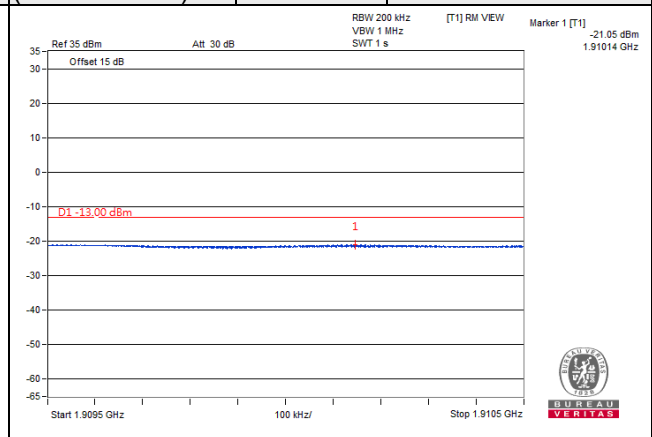

LTE Band 2, Channel Bandwidth 20MHz

**Channel 18700
(1860.00MHz)**

QPSK

1 RB / 0 RB Offset

**Channel 19100
(1900.00 MHz)**

QPSK

1 RB / 99 RB Offset

**Channel 18700
(1860.00MHz)**

QPSK

100 RB / 0 RB Offset

**Channel 19100
(1900.00 MHz)**

QPSK

100 RB / 0 RB Offset

LTE Band 7
Emission Mask:

Channel Bandwidth: 5MHz

Channel 20775 (2502.5MHz) QPSK 1 RB / 0 RB Offset Channel 21100 (2535.0MHz) QPSK 1 RB / 0 RB Offset