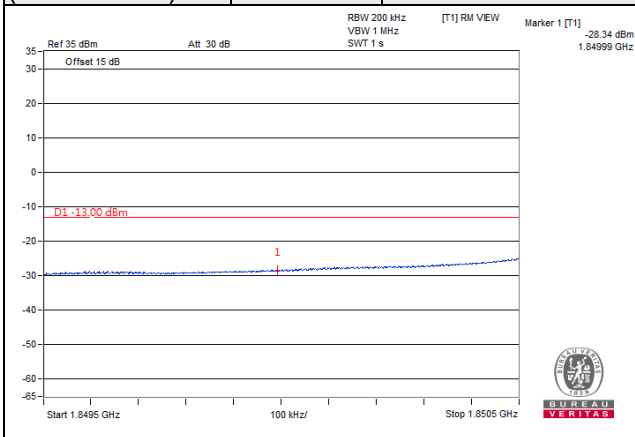

LTE Band 2, Channel Bandwidth 20MHz

**Channel 18700
(1860.00MHz)**

QPSK

1 RB / 0 RB Offset

**Channel 19100
(1900.00 MHz)**

QPSK

1 RB / 99 RB Offset

**Channel 18700
(1860.00MHz)**

QPSK

100 RB / 0 RB Offset

**Channel 19100
(1900.00 MHz)**

QPSK

100 RB / 0 RB Offset

LTE Band 7
Emission Mask:

Channel Bandwidth: 5MHz

Channel 20775 (2502.5MHz) QPSK 1 RB / 0 RB Offset Channel 21100 (2535.0MHz) QPSK 1 RB / 0 RB Offset