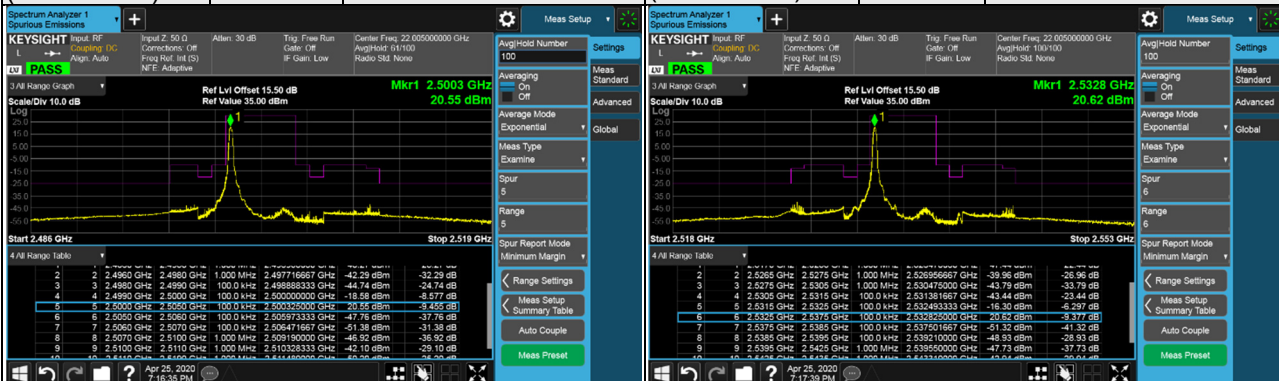

LTE Band 2, Channel Bandwidth 20MHz

**Channel 18700
(1860.00MHz)**

QPSK

1 RB / 0 RB Offset

**Channel 19100
(1900.00 MHz)**

QPSK

1 RB / 99 RB Offset

**Channel 18700
(1860.00MHz)**

QPSK

100 RB / 0 RB Offset

**Channel 19100
(1900.00 MHz)**

QPSK

100 RB / 0 RB Offset

LTE Band 7
Emission Mask:

Channel Bandwidth: 5MHz

Channel 20775 (2502.5MHz) QPSK 1 RB / 0 RB Offset Channel 21100 (2535.0MHz) QPSK 1 RB / 0 RB Offset