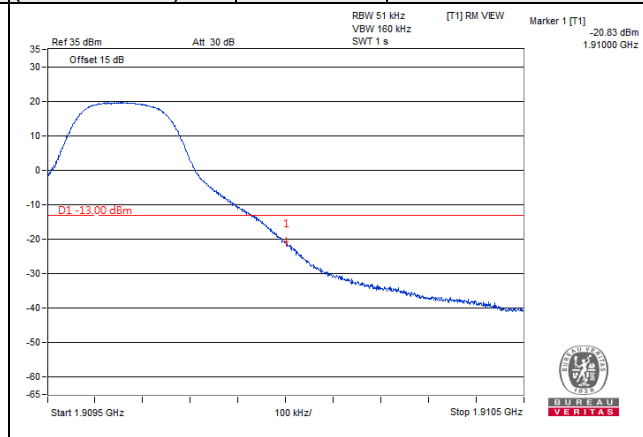

LTE Band 2, Channel Bandwidth 5MHz

Channel 18625 (1852.50MHz)	QPSK	1 RB / 0 RB Offset	Channel 19175 (1907.50MHz)	QPSK	1 RB / 24 RB Offset