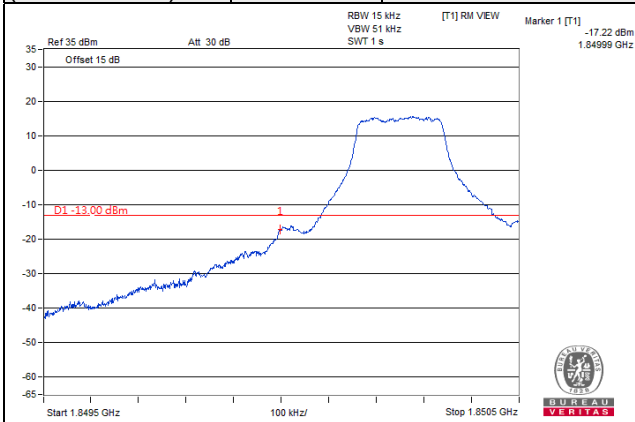

1 RB / 0 RB Offset

Channel 167800
(839.0MHz)

$\pi/2$ BPSK

1 RB / 105 RB Offset

Channel 166800
(834.0MHz)

$\pi/2$ BPSK

106 RB / 0 RB Offset

Channel 167800
(839.0MHz)

$\pi/2$ BPSK

106 RB / 0 RB Offset

LTE Band 2, Channel Bandwidth 1.4MHz

Channel 18607
(1850.70MHz)

QPSK

1 RB / 0 RB Offset

Channel 19193
(1909.30MHz)

QPSK

1 RB / 5 RB Offset

Channel 18607
(1850.70MHz)

QPSK

6 RB / 0 RB Offset

Channel 19193
(1909.30MHz)

QPSK

6 RB / 0 RB Offset

LTE Band 2, Channel Bandwidth 3MHz