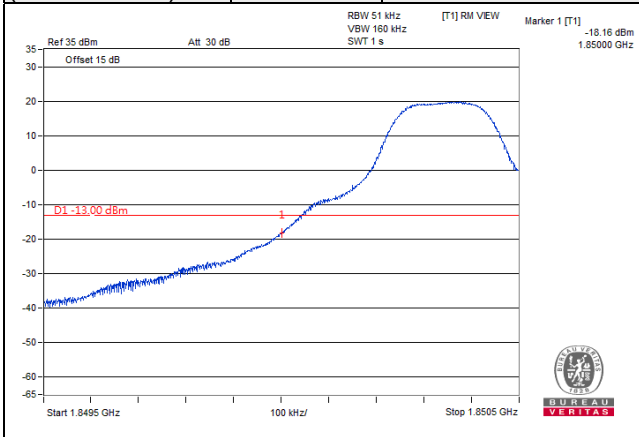

LTE Band 2, Channel Bandwidth 5MHz

Channel 18625 (1852.50MHz)	QPSK	1 RB / 0 RB Offset	Channel 19175 (1907.50MHz)	QPSK	1 RB / 24 RB Offset