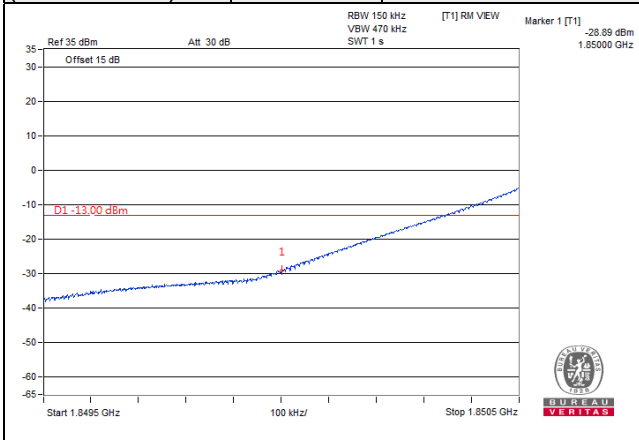

LTE Band 2, Channel Bandwidth 15MHz

Channel 18675 (1857.50MHz)	QPSK	1 RB / 0 RB Offset	Channel 19125 (1902.50MHz)	QPSK	1 RB / 74 RB Offset