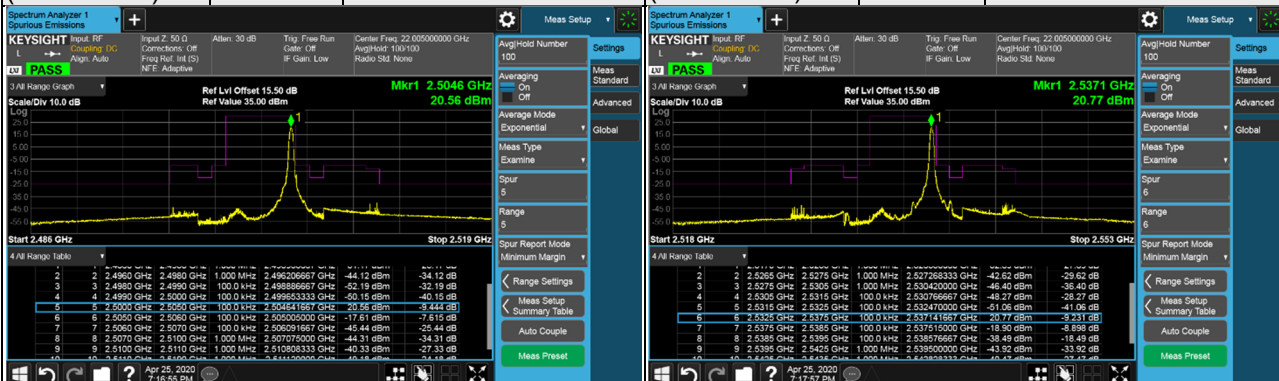

Channel 20775 (2502.5MHz) QPSK 1 RB / 24 RB Offset Channel 21100 (2535.0MHz) QPSK 1 RB / 24 RB Offset