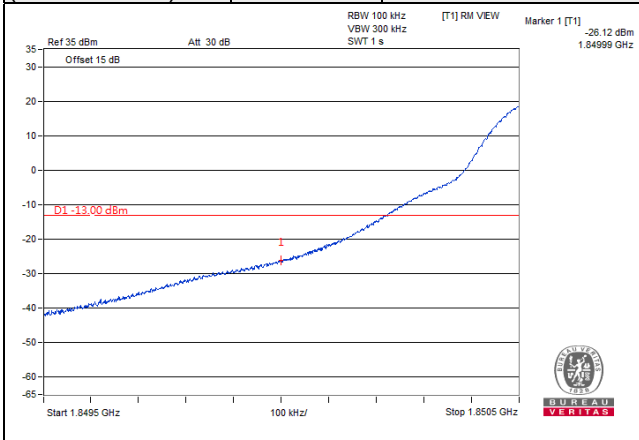

LTE Band 2, Channel Bandwidth 10MHz

Channel 18650 (1855.00MHz)	QPSK	1 RB / 0 RB Offset	Channel 19150 (1905.00MHz)	QPSK	1 RB / 49 RB Offset