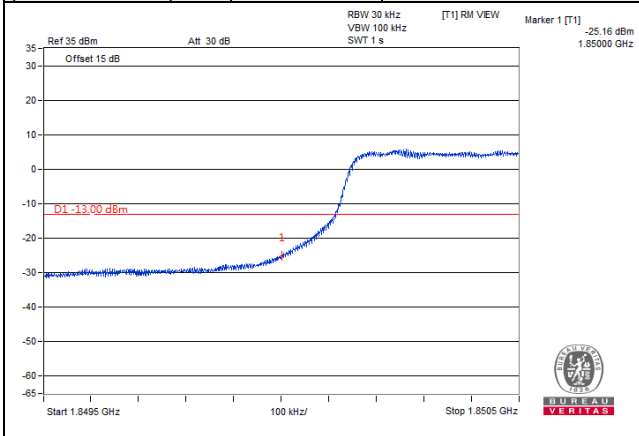

Channel 18615 (1851.50MHz)	QPSK	15 RB / 0 RB Offset	Channel 19185 (1908.50MHz)	QPSK	15 RB / 0 RB Offset