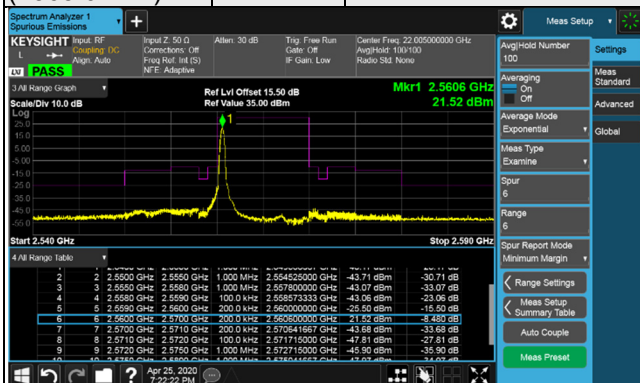

Channel Bandwidth: 10MHz

Channel 21400 (2565.0MHz) QPSK 1 RB / 0 RB Offset