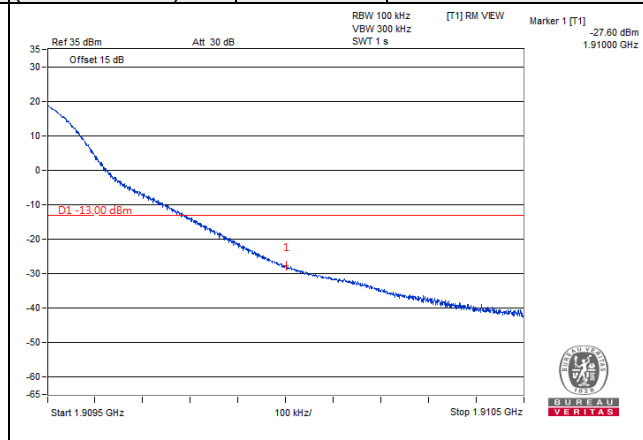

LTE Band 2, Channel Bandwidth 10MHz

Channel 18650 (1855.00MHz)	QPSK	1 RB / 0 RB Offset	Channel 19150 (1905.00MHz)	QPSK	1 RB / 49 RB Offset