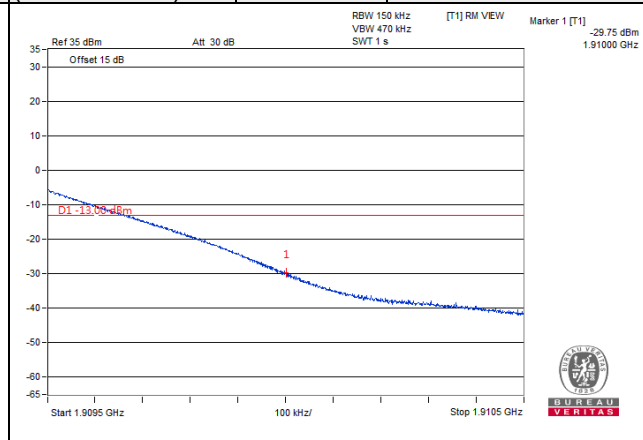

LTE Band 2, Channel Bandwidth 15MHz

Channel 18675 (1857.50MHz)	QPSK	1 RB / 0 RB Offset	Channel 19125 (1902.50MHz)	QPSK	1 RB / 74 RB Offset