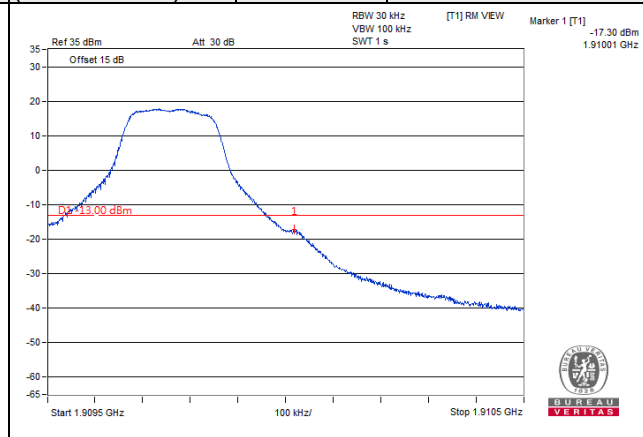

LTE Band 2, Channel Bandwidth 3MHz

Channel 18615 (1851.50MHz)	QPSK	1 RB / 0 RB Offset	Channel 19185 (1908.50MHz)	QPSK	1 RB / 14 RB Offset