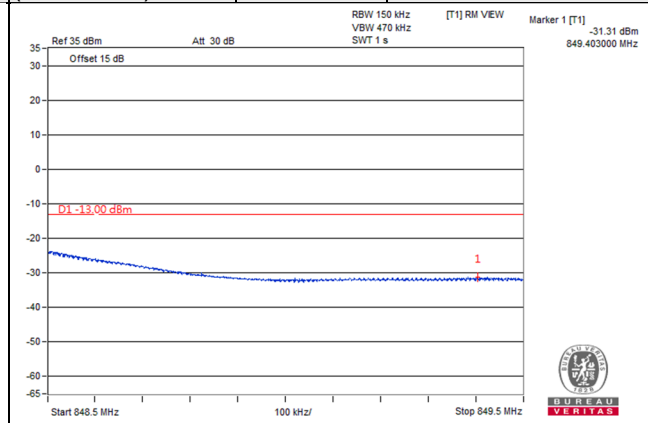

n5, Channel Bandwidth 15MHz

Channel 166300
(831.5MHz)

$\pi/2$ BPSK

1 RB / 0 RB Offset

Channel 168300
(841.5MHz)

$\pi/2$ BPSK

1 RB / 78 RB Offset

Channel 166300
(831.5MHz)

$\pi/2$ BPSK

79 RB / 0 RB Offset

Channel 168300
(841.5MHz)

$\pi/2$ BPSK

79 RB / 0 RB Offset

n5, Channel Bandwidth 20MHz

Channel 166800
(834.0MHz)

$\pi/2$ BPSK

1 RB / 0 RB Offset

Channel 167800
(839.0MHz)

$\pi/2$ BPSK

1 RB / 105 RB Offset

Channel 166800
(834.0MHz)

$\pi/2$ BPSK

106 RB / 0 RB Offset

Channel 167800
(839.0MHz)