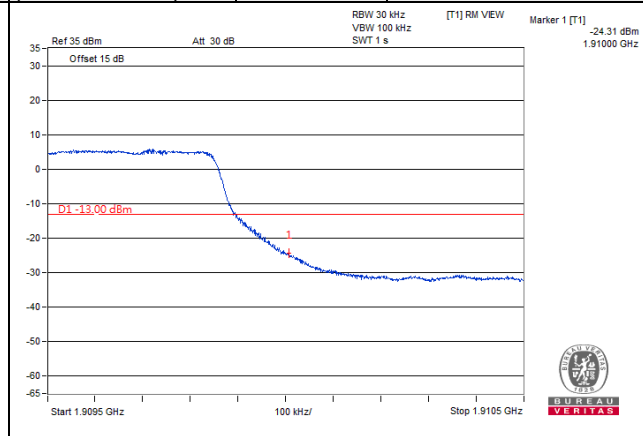

Channel 18615 (1851.50MHz)	QPSK	15 RB / 0 RB Offset	Channel 19185 (1908.50MHz)	QPSK	15 RB / 0 RB Offset