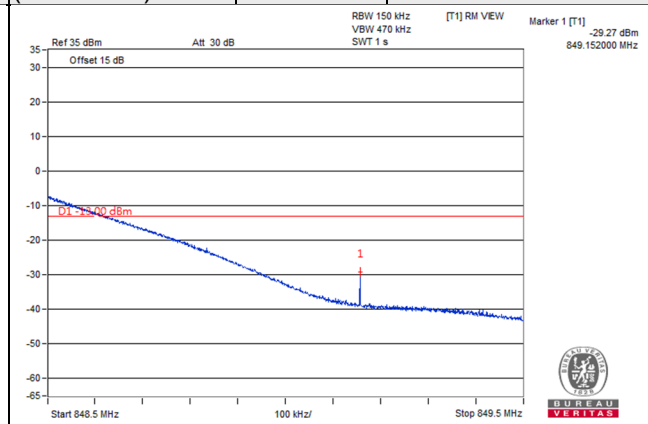

n5, Channel Bandwidth 15MHz

Channel 166300
(831.5MHz)

$\pi/2$ BPSK

1 RB / 0 RB Offset

Channel 168300
(841.5MHz)

$\pi/2$ BPSK

1 RB / 78 RB Offset

Channel 166300
(831.5MHz)

$\pi/2$ BPSK

79 RB / 0 RB Offset

Channel 168300
(841.5MHz)

$\pi/2$ BPSK

79 RB / 0 RB Offset

n5, Channel Bandwidth 20MHz

Channel 166800
(834.0MHz)

$\pi/2$ BPSK

1 RB / 0 RB Offset

Channel 167800
(839.0MHz)

$\pi/2$ BPSK

1 RB / 105 RB Offset

Channel 166800
(834.0MHz)

$\pi/2$ BPSK

106 RB / 0 RB Offset

Channel 167800
(839.0MHz)