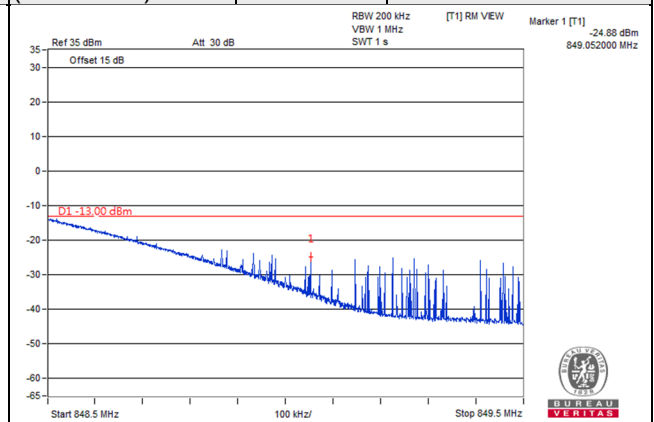

n5, Channel Bandwidth 15MHz

Channel 166300
(831.5MHz)

$\pi/2$ BPSK

1 RB / 0 RB Offset

Channel 168300
(841.5MHz)

$\pi/2$ BPSK

1 RB / 78 RB Offset

Channel 166300
(831.5MHz)

$\pi/2$ BPSK

79 RB / 0 RB Offset

Channel 168300
(841.5MHz)

$\pi/2$ BPSK

79 RB / 0 RB Offset

n5, Channel Bandwidth 20MHz

Channel 166800
(834.0MHz)

$\pi/2$ BPSK

1 RB / 0 RB Offset

Channel 167800
(839.0MHz)

$\pi/2$ BPSK

1 RB / 105 RB Offset

Channel 166800
(834.0MHz)

$\pi/2$ BPSK

106 RB / 0 RB Offset

Channel 167800
(839.0MHz)

$\pi/2$ BPSK

106 RB / 0 RB Offset

LTE Band 2, Channel Bandwidth 1.4MHz

Channel 18607
(1850.70MHz)

QPSK

1 RB / 0 RB Offset

Channel 19193
(1909.30MHz)

QPSK