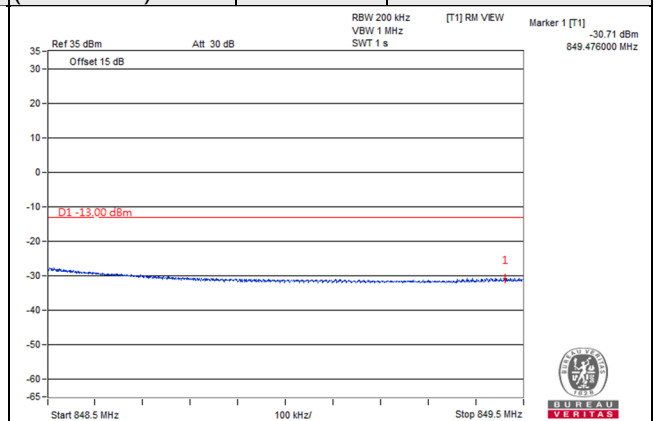

$\pi/2$ BPSK

79 RB / 0 RB Offset

Channel 168300
(841.5MHz)

$\pi/2$ BPSK

79 RB / 0 RB Offset

n5, Channel Bandwidth 20MHz

Channel 166800
(834.0MHz)

$\pi/2$ BPSK

1 RB / 0 RB Offset

Channel 167800
(839.0MHz)

$\pi/2$ BPSK

1 RB / 105 RB Offset

Channel 166800
(834.0MHz)

$\pi/2$ BPSK

106 RB / 0 RB Offset

Channel 167800
(839.0MHz)

$\pi/2$ BPSK

106 RB / 0 RB Offset

LTE Band 2, Channel Bandwidth 1.4MHz

Channel 18607
(1850.70MHz)

QPSK

1 RB / 0 RB Offset

Channel 19193
(1909.30MHz)

QPSK

1 RB / 5 RB Offset

Channel 18607
(1850.70MHz)

QPSK

6 RB / 0 RB Offset

Channel 19193
(1909.30MHz)

QPSK

6 RB / 0 RB Offset

LTE Band 2, Channel Bandwidth 3MHz