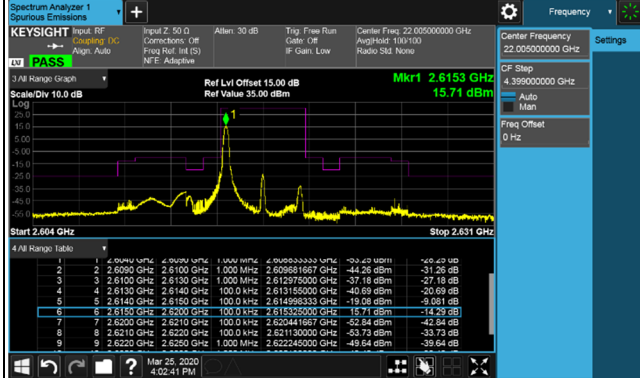

Channel Bandwidth: 5MHz

Channel 38225 (2617.5MHz)	QPSK	1 RB / 0 RB Offset