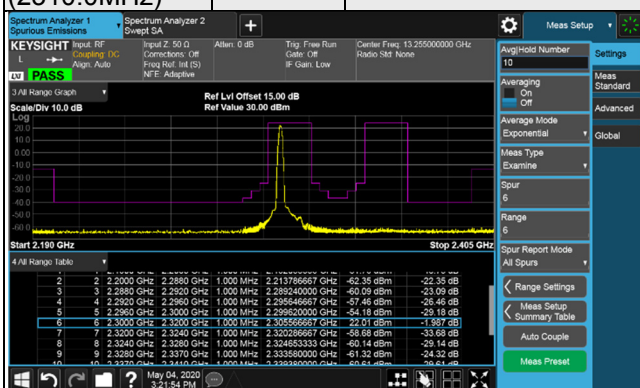

Channel Bandwidth: 10MHz

Channel 27710
(2310.0MHz)

QPSK

1 RB / 0 RB Offset

Channel 27710
(2310.0MHz)

QPSK

1 RB / 49 RB Offset

Channel 27710
(2310.0MHz)

QPSK

50 RB / 0 RB Offset

LTE Band 38
Emission Mask:

Channel Bandwidth: 5MHz

Channel 37775 (2572.5MHz) QPSK 1 RB / 0 RB Offset Channel 38000 (2595.0MHz) QPSK 1 RB / 0 RB Offset

Channel 37775 (2572.5MHz) QPSK 1 RB / 24 RB Offset Channel 38000 (2595.0MHz) QPSK 1 RB / 24 RB Offset