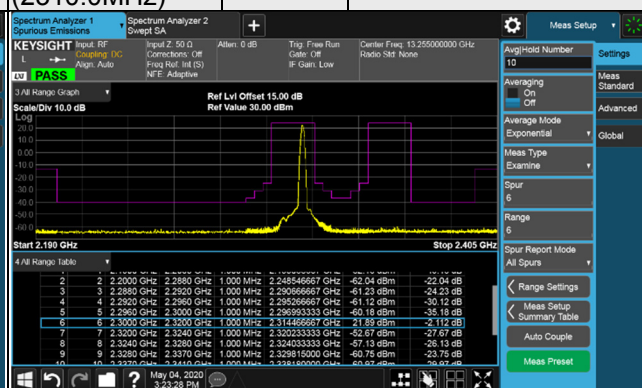

Channel Bandwidth: 10MHz

Channel 27710
(2310.0MHz)

QPSK

1 RB / 0 RB Offset

Channel 27710
(2310.0MHz)

QPSK

1 RB / 49 RB Offset

Channel 27710
(2310.0MHz)

QPSK

50 RB / 0 RB Offset

LTE Band 38
Emission Mask:

Channel Bandwidth: 5MHz

Channel 37775 (2572.5MHz) QPSK 1 RB / 0 RB Offset Channel 38000 (2595.0MHz) QPSK 1 RB / 0 RB Offset

Channel 37775 (2572.5MHz) QPSK 1 RB / 24 RB Offset Channel 38000 (2595.0MHz) QPSK 1 RB / 24 RB Offset