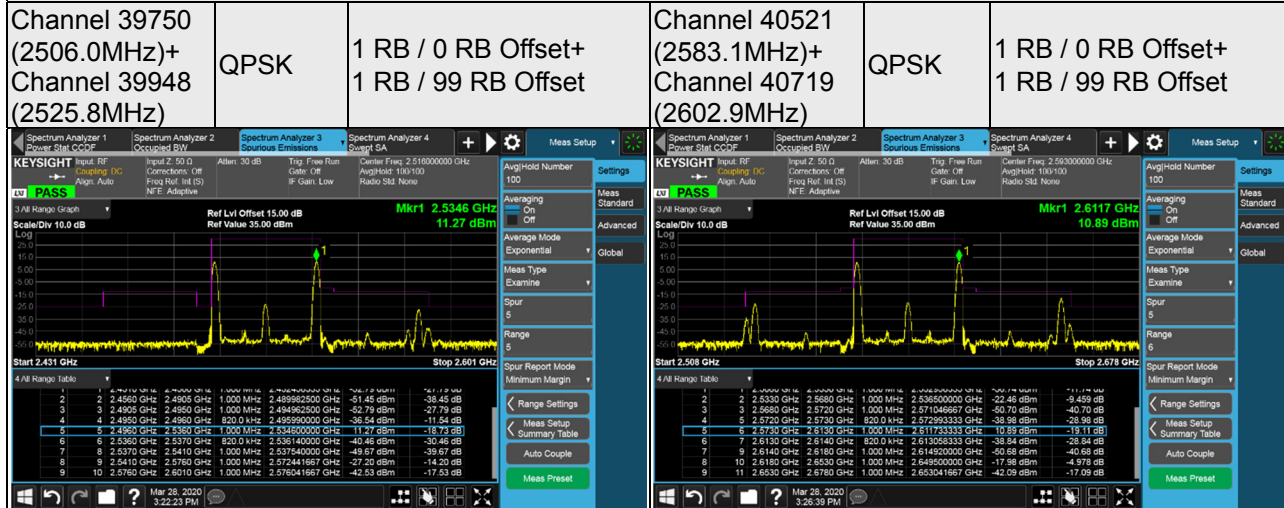

Channel 37850 (2580.0MHz)+ Channel 38048 (2599.8MHz)	QPSK	100 RB / 0 RB Offset	Channel 37901 (2585.1MHz)+ Channel 38099 (2604.9MHz)	QPSK	100 RB / 0 RB Offset
---	------	----------------------	---	------	----------------------

Channel Bandwidth: 20MHz+20MHz

Channel 37952 (2590.2MHz)+
Channel 38150 (2610.0MHz) QPSK
1 RB / 0 RB Offset+
1 RB / 99 RB Offset

Channel 37952 (2590.2MHz)+
Channel 38150 (2610.0MHz) QPSK
1 RB / 99 RB Offset+
1 RB / 0 RB Offset

Channel 37952 (2590.2MHz)+
Channel 38150 (2610.0MHz) QPSK
100 RB / 0 RB Offset

LTE Band 41 (CA 41C)
Emission Mask:

Channel Bandwidth: 20MHz+20MHz

Channel Bandwidth: 20MHz+20MHz

Channel 41292 (2660.2MHz)+
Channel 41490 (2680.0MHz) QPSK
1 RB / 0 RB Offset+
1 RB / 99 RB Offset

Channel 41292 (2660.2MHz)+
Channel 41490 (2680.0MHz) QPSK
1 RB / 99 RB Offset+
1 RB / 0 RB Offset

Channel 41292 (2660.2MHz)+
Channel 41490 (2680.0MHz) QPSK
100 RB / 0 RB Offset