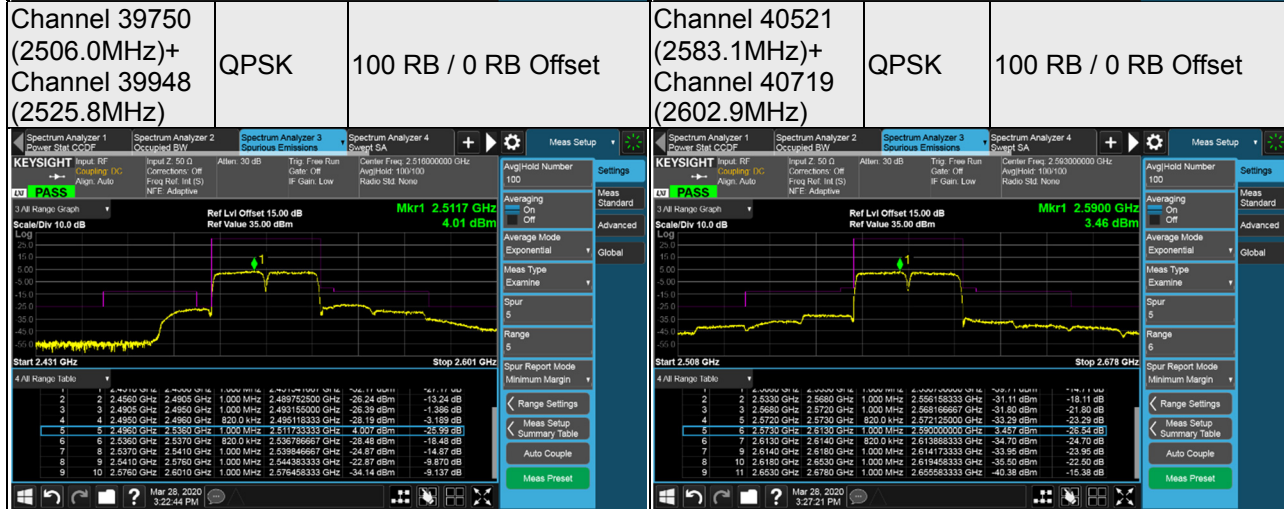

Channel 37850 (2580.0MHz)+ Channel 38048 (2599.8MHz)	QPSK	100 RB / 0 RB Offset	Channel 37901 (2585.1MHz)+ Channel 38099 (2604.9MHz)	QPSK	100 RB / 0 RB Offset
---	------	----------------------	---	------	----------------------

Channel Bandwidth: 20MHz+20MHz

Channel 37952 (2590.2MHz)+
Channel 38150 (2610.0MHz) QPSK
1 RB / 0 RB Offset+
1 RB / 99 RB Offset

Channel 37952 (2590.2MHz)+
Channel 38150 (2610.0MHz) QPSK
1 RB / 99 RB Offset+
1 RB / 0 RB Offset

Channel 37952 (2590.2MHz)+
Channel 38150 (2610.0MHz) QPSK
100 RB / 0 RB Offset

LTE Band 41 (CA 41C)
Emission Mask:

Channel Bandwidth: 20MHz+20MHz

Channel Bandwidth: 20MHz+20MHz

Channel 41292 (2660.2MHz)+
Channel 41490 (2680.0MHz) QPSK
1 RB / 0 RB Offset+
1 RB / 99 RB Offset

Channel 41292 (2660.2MHz)+
Channel 41490 (2680.0MHz) QPSK
1 RB / 99 RB Offset+
1 RB / 0 RB Offset

Channel 41292 (2660.2MHz)+
Channel 41490 (2680.0MHz) QPSK
100 RB / 0 RB Offset