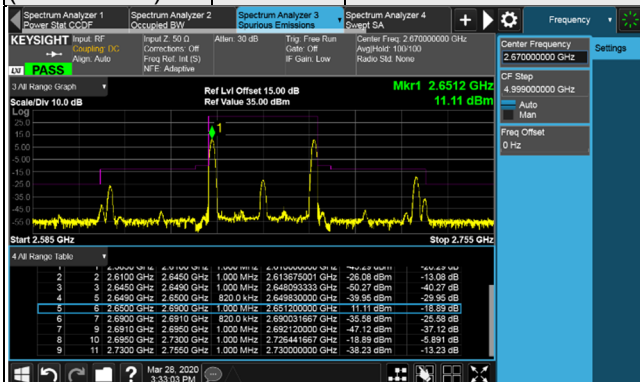

Channel Bandwidth: 15MHz+20MHz

Channel 21179
(2542.9MHz)+
Channel 21350
(2560.0MHz) QPSK
1 RB / 0 RB Offset+
1 RB / 99 RB Offset

Channel 21179
(2542.9MHz)+
Channel 21350
(2560.0MHz) QPSK
1 RB / 74 RB Offset+
1 RB / 0 RB Offset

Channel Bandwidth: 20MHz+20MHz

Channel 37952 (2590.2MHz)+
Channel 38150 (2610.0MHz) QPSK
1 RB / 0 RB Offset+
1 RB / 99 RB Offset

Channel 37952 (2590.2MHz)+
Channel 38150 (2610.0MHz) QPSK
1 RB / 99 RB Offset+
1 RB / 0 RB Offset

Channel 37952 (2590.2MHz)+
Channel 38150 (2610.0MHz) QPSK
100 RB / 0 RB Offset

LTE Band 41 (CA 41C)
Emission Mask:

Channel Bandwidth: 20MHz+20MHz

Channel Bandwidth: 20MHz+20MHz

Channel 41292 (2660.2MHz)+
Channel 41490 (2680.0MHz) QPSK
1 RB / 0 RB Offset+
1 RB / 99 RB Offset

Channel 41292 (2660.2MHz)+
Channel 41490 (2680.0MHz) QPSK
1 RB / 99 RB Offset+
1 RB / 0 RB Offset

Channel 41292 (2660.2MHz)+
Channel 41490 (2680.0MHz) QPSK
100 RB / 0 RB Offset