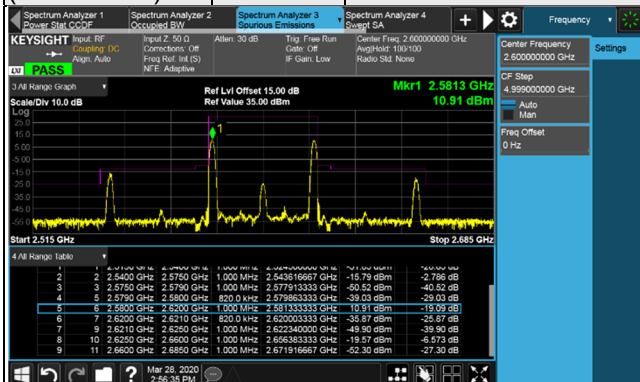

Channel Bandwidth: 20MHz+20MHz

Channel 37952 (2590.2MHz)+
Channel 38150 (2610.0MHz) QPSK
1 RB / 0 RB Offset+
1 RB / 99 RB Offset