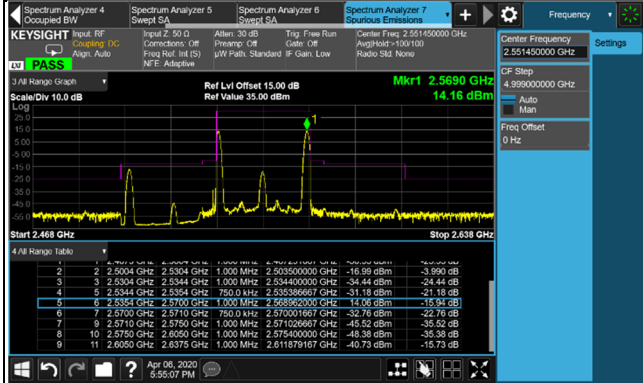

Channel Bandwidth: 15MHz+20MHz

Channel 21179
(2542.9MHz)+
Channel 21350
(2560.0MHz) QPSK
1 RB / 0 RB Offset+
1 RB / 99 RB Offset

Channel 21179
(2542.9MHz)+
Channel 21350
(2560.0MHz) QPSK
1 RB / 74 RB Offset+
1 RB / 0 RB Offset

Channel 21179
(2542.9MHz)+
Channel 21350
(2560.0MHz) QPSK
75 RB / 0 RB Offset
100 RB / 0 RB Offset

LTE Band 38 (CA 38C)
Emission Mask:

Channel Bandwidth: 20MHz+20MHz

Channel 37850 (2580.0MHz)+ Channel 38048 (2599.8MHz)	QPSK	1 RB / 0 RB Offset+ 1 RB / 99 RB Offset	Channel 37901 (2585.1MHz)+ Channel 38099 (2604.9MHz)	QPSK	1 RB / 0 RB Offset+ 1 RB / 99 RB Offset
---	------	--	---	------	--

Channel 37850 (2580.0MHz)+ Channel 38048 (2599.8MHz)	QPSK	1 RB / 99 RB Offset+ 1 RB / 0 RB Offset	Channel 37901 (2585.1MHz)+ Channel 38099 (2604.9MHz)	QPSK	1 RB / 99 RB Offset+ 1 RB / 0 RB Offset
---	------	--	---	------	--