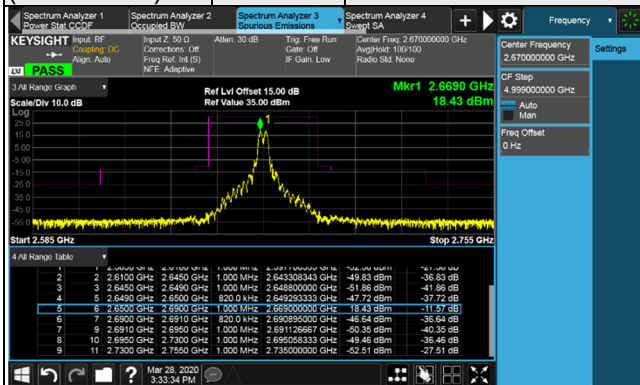

Channel Bandwidth: 20MHz+20MHz

Channel 37952 (2590.2MHz)+
Channel 38150 (2610.0MHz) QPSK
1 RB / 0 RB Offset+
1 RB / 99 RB Offset

Channel 37952 (2590.2MHz)+
Channel 38150 (2610.0MHz) QPSK
1 RB / 99 RB Offset+
1 RB / 0 RB Offset

Channel 37952 (2590.2MHz)+
Channel 38150 (2610.0MHz) QPSK
100 RB / 0 RB Offset

LTE Band 41 (CA 41C)
Emission Mask:

Channel Bandwidth: 20MHz+20MHz

Channel Bandwidth: 20MHz+20MHz

Channel 41292 (2660.2MHz)+
Channel 41490 (2680.0MHz) QPSK
1 RB / 0 RB Offset+
1 RB / 99 RB Offset

Channel 41292 (2660.2MHz)+
Channel 41490 (2680.0MHz) QPSK
1 RB / 99 RB Offset+
1 RB / 0 RB Offset

Channel 41292 (2660.2MHz)+
Channel 41490 (2680.0MHz) QPSK
100 RB / 0 RB Offset