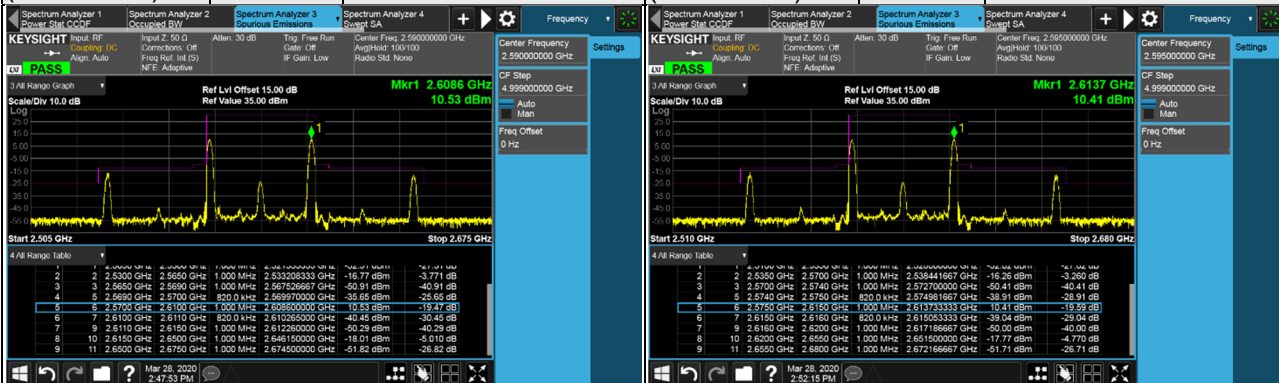

Channel Bandwidth: 15MHz+20MHz

Channel 21179
(2542.9MHz)+
Channel 21350
(2560.0MHz) QPSK
1 RB / 0 RB Offset+
1 RB / 99 RB Offset

Channel 21179
(2542.9MHz)+
Channel 21350
(2560.0MHz) QPSK
1 RB / 74 RB Offset+
1 RB / 0 RB Offset

Channel 21179
(2542.9MHz)+
Channel 21350
(2560.0MHz) QPSK
75 RB / 0 RB Offset
100 RB / 0 RB Offset

LTE Band 38 (CA 38C)
Emission Mask:

Channel Bandwidth: 20MHz+20MHz

Channel 37850 (2580.0MHz)+ Channel 38048 (2599.8MHz)	QPSK	1 RB / 0 RB Offset+ 1 RB / 99 RB Offset	Channel 37901 (2585.1MHz)+ Channel 38099 (2604.9MHz)	QPSK	1 RB / 0 RB Offset+ 1 RB / 99 RB Offset
---	------	--	---	------	--

Channel 37850 (2580.0MHz)+ Channel 38048 (2599.8MHz)	QPSK	1 RB / 99 RB Offset+ 1 RB / 0 RB Offset	Channel 37901 (2585.1MHz)+ Channel 38099 (2604.9MHz)	QPSK	1 RB / 99 RB Offset+ 1 RB / 0 RB Offset
---	------	--	---	------	--

Channel 37850 (2580.0MHz)+ Channel 38048 (2599.8MHz)	QPSK	100 RB / 0 RB Offset	Channel 37901 (2585.1MHz)+ Channel 38099 (2604.9MHz)	QPSK	100 RB / 0 RB Offset
---	------	----------------------	---	------	----------------------