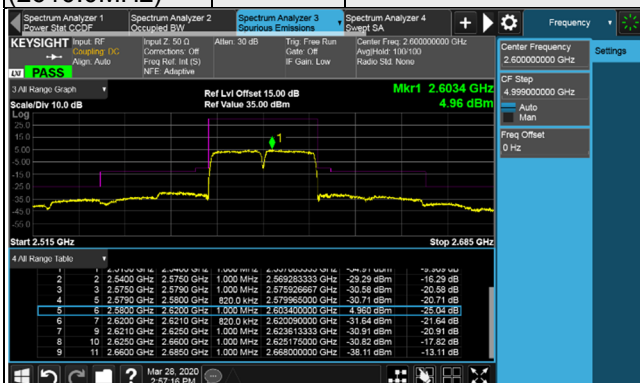

Channel 37850 (2580.0MHz)+ Channel 38048 (2599.8MHz)	QPSK	100 RB / 0 RB Offset	Channel 37901 (2585.1MHz)+ Channel 38099 (2604.9MHz)	QPSK	100 RB / 0 RB Offset
---	------	----------------------	---	------	----------------------

Channel Bandwidth: 20MHz+20MHz

Channel 37952 (2590.2MHz)+
Channel 38150 (2610.0MHz) QPSK
1 RB / 0 RB Offset+
1 RB / 99 RB Offset

Channel 37952 (2590.2MHz)+
Channel 38150 (2610.0MHz) QPSK
1 RB / 99 RB Offset+
1 RB / 0 RB Offset

Channel 37952 (2590.2MHz)+
Channel 38150 (2610.0MHz) QPSK
100 RB / 0 RB Offset

LTE Band 41 (CA 41C)
Emission Mask:

Channel Bandwidth: 20MHz+20MHz

Channel Bandwidth: 20MHz+20MHz

Channel 41292 (2660.2MHz)+
Channel 41490 (2680.0MHz) QPSK
1 RB / 0 RB Offset+
1 RB / 99 RB Offset