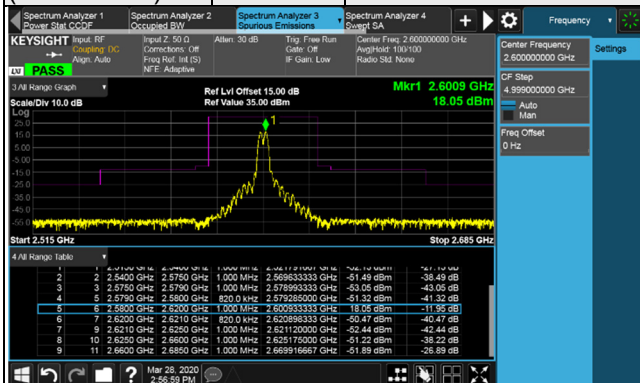

Channel 37850 (2580.0MHz)+ Channel 38048 (2599.8MHz)	QPSK	1 RB / 99 RB Offset+ 1 RB / 0 RB Offset	Channel 37901 (2585.1MHz)+ Channel 38099 (2604.9MHz)	QPSK	1 RB / 99 RB Offset+ 1 RB / 0 RB Offset
---	------	--	---	------	--

Channel 37850 (2580.0MHz)+ Channel 38048 (2599.8MHz)	QPSK	100 RB / 0 RB Offset	Channel 37901 (2585.1MHz)+ Channel 38099 (2604.9MHz)	QPSK	100 RB / 0 RB Offset
---	------	----------------------	---	------	----------------------

Channel Bandwidth: 20MHz+20MHz

Channel 37952 (2590.2MHz)+
Channel 38150 (2610.0MHz) QPSK
1 RB / 0 RB Offset+
1 RB / 99 RB Offset

Channel 37952 (2590.2MHz)+
Channel 38150 (2610.0MHz) QPSK
1 RB / 99 RB Offset+
1 RB / 0 RB Offset