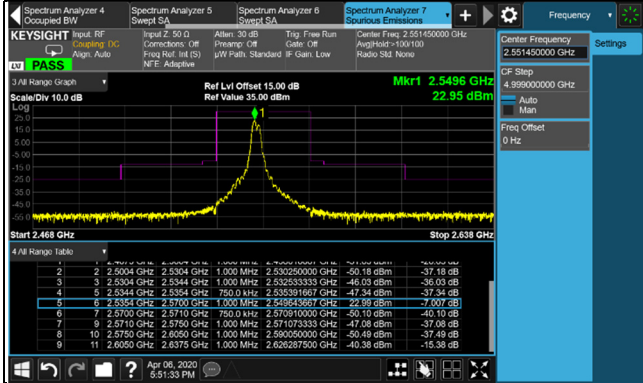

Channel Bandwidth: 15MHz+20MHz

Channel 21179
(2542.9MHz)+
Channel 21350
(2560.0MHz) QPSK
1 RB / 0 RB Offset+
1 RB / 99 RB Offset

Channel 21179
(2542.9MHz)+
Channel 21350
(2560.0MHz) QPSK
1 RB / 74 RB Offset+
1 RB / 0 RB Offset

Channel 21179
(2542.9MHz)+
Channel 21350
(2560.0MHz) QPSK
75 RB / 0 RB Offset
100 RB / 0 RB Offset

LTE Band 38 (CA 38C)
Emission Mask:

Channel Bandwidth: 20MHz+20MHz

Channel 37850 (2580.0MHz)+ Channel 38048 (2599.8MHz)	QPSK	1 RB / 0 RB Offset+ 1 RB / 99 RB Offset	Channel 37901 (2585.1MHz)+ Channel 38099 (2604.9MHz)	QPSK	1 RB / 0 RB Offset+ 1 RB / 99 RB Offset
---	------	--	---	------	--