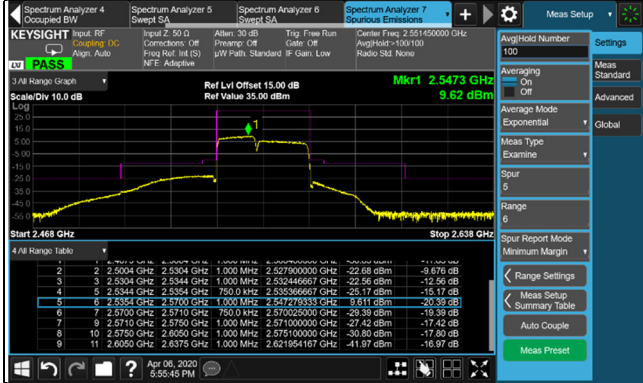

Channel Bandwidth: 15MHz+20MHz

Channel 21179
(2542.9MHz)+
Channel 21350
(2560.0MHz) QPSK
1 RB / 0 RB Offset+
1 RB / 99 RB Offset

Channel 21179
(2542.9MHz)+
Channel 21350
(2560.0MHz) QPSK
1 RB / 74 RB Offset+
1 RB / 0 RB Offset

Channel 21179
(2542.9MHz)+
Channel 21350
(2560.0MHz) QPSK
75 RB / 0 RB Offset
100 RB / 0 RB Offset

LTE Band 38 (CA 38C)
Emission Mask:

Channel Bandwidth: 20MHz+20MHz

Channel 37850 (2580.0MHz)+ Channel 38048 (2599.8MHz)	QPSK	1 RB / 0 RB Offset+ 1 RB / 99 RB Offset	Channel 37901 (2585.1MHz)+ Channel 38099 (2604.9MHz)	QPSK	1 RB / 0 RB Offset+ 1 RB / 99 RB Offset
---	------	--	---	------	--

Channel 37850 (2580.0MHz)+ Channel 38048 (2599.8MHz)	QPSK	1 RB / 99 RB Offset+ 1 RB / 0 RB Offset	Channel 37901 (2585.1MHz)+ Channel 38099 (2604.9MHz)	QPSK	1 RB / 99 RB Offset+ 1 RB / 0 RB Offset
---	------	--	---	------	--