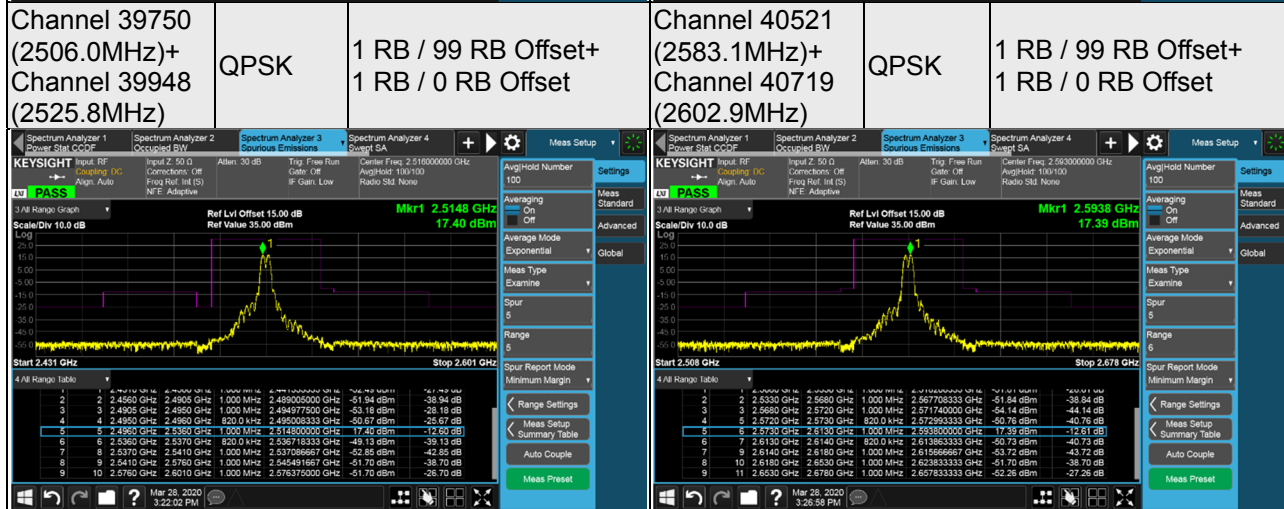

Channel 37850 (2580.0MHz)+ Channel 38048 (2599.8MHz)	QPSK	100 RB / 0 RB Offset	Channel 37901 (2585.1MHz)+ Channel 38099 (2604.9MHz)	QPSK	100 RB / 0 RB Offset
---	------	----------------------	---	------	----------------------

Channel Bandwidth: 20MHz+20MHz

Channel 37952 (2590.2MHz)+
Channel 38150 (2610.0MHz) QPSK
1 RB / 0 RB Offset+
1 RB / 99 RB Offset

Channel 37952 (2590.2MHz)+
Channel 38150 (2610.0MHz) QPSK
1 RB / 99 RB Offset+
1 RB / 0 RB Offset

Channel 37952 (2590.2MHz)+
Channel 38150 (2610.0MHz) QPSK
100 RB / 0 RB Offset

LTE Band 41 (CA 41C)
Emission Mask:

Channel Bandwidth: 20MHz+20MHz

Channel Bandwidth: 20MHz+20MHz

Channel 41292 (2660.2MHz)+
Channel 41490 (2680.0MHz) QPSK
1 RB / 0 RB Offset+
1 RB / 99 RB Offset

Channel 41292 (2660.2MHz)+
Channel 41490 (2680.0MHz) QPSK
1 RB / 99 RB Offset+
1 RB / 0 RB Offset

Channel 41292 (2660.2MHz)+
Channel 41490 (2680.0MHz) QPSK
100 RB / 0 RB Offset