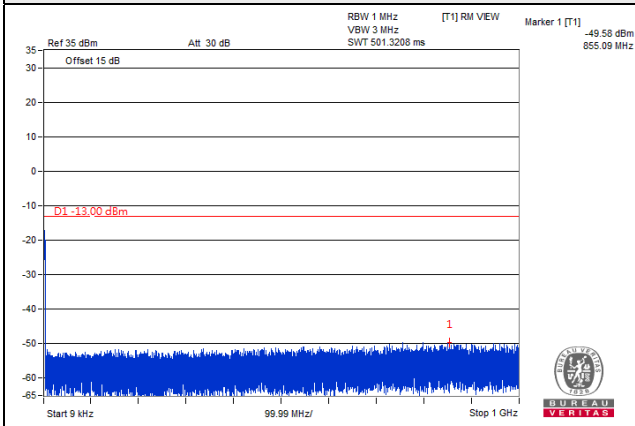

Frequency Range : 9kHz~1GHz

Frequency Range : 1GHz~18GHz

Channel Bandwidth: 15MHz

Channel 132047 (1717.5MHz)

Frequency Range : 9kHz~1GHz

Frequency Range : 1GHz~18GHz

Channel 132322 (1745.0MHz)

Frequency Range : 9kHz~1GHz