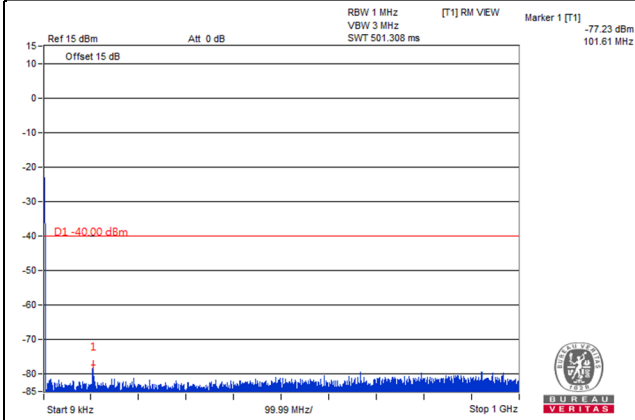

Channel Band width: 5MHz

Channel 27710 (2310.0MHz)

Frequency Range : 9kHz~1GHz

Frequency Range : 1GHz~2.288GHz

Frequency Range : 2.365GHz~24GHz

*The 9kHz signal over the limit is from Spectrum.

Channel Band width: 5MHz

Channel 27735 (2312.5MHz)

Frequency Range : 9kHz~1GHz

Frequency Range : 1GHz~2.288GHz

Frequency Range : 2.365GHz~24GHz

*The 9kHz signal over the limit is from Spectrum.

Channel Band width: 10MHz

Channel 27710 (2310.0MHz)

Frequency Range : 9kHz~1GHz

Frequency Range : 1GHz~2.288GHz

Frequency Range : 2.365GHz~24GHz

*The 9kHz signal over the limit is from Spectrum.

LTE Band 38

Channel Band width: 5MHz

Channel 37775(2572.5MHz)

Frequency Range : 9kHz~1GHz