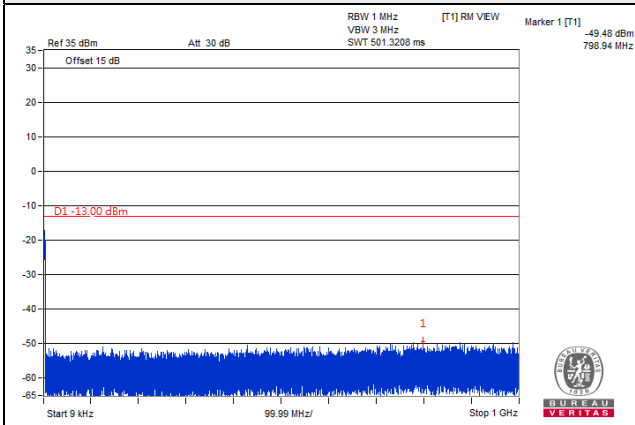

Frequency Range : 1GHz~18GHz

Channel 132597 (1772.5MHz)

Frequency Range : 9kHz~1GHz

Frequency Range : 1GHz~18GHz

Channel Bandwidth: 20MHz

Channel 132072 (1720.0MHz)

Frequency Range : 9kHz~1GHz

Frequency Range : 1GHz~18GHz

Channel 132322 (1745.0MHz)

Frequency Range : 9kHz~1GHz

Frequency Range : 1GHz~18GHz

Channel 132572 (1770.0MHz)

Frequency Range : 9kHz~1GHz

Frequency Range : 1GHz~18GHz

LTE Band 71

Channel Bandwidth: 5MHz