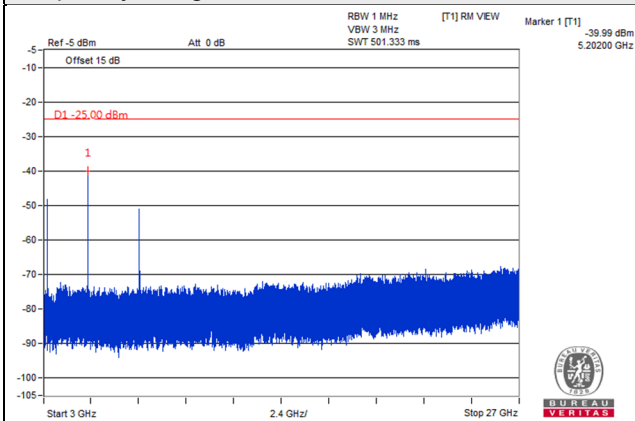

Channel Band width: 20MHz

Channel 38150(2610.0MHz)

Frequency Range : 9kHz~1GHz

Frequency Range : 1GHz~3GHz

Frequency Range : 3GHz~27GHz

*The 9kHz signal over the limit is from Spectrum.

LTE Band 41

Channel Bandwidth: 5MHz