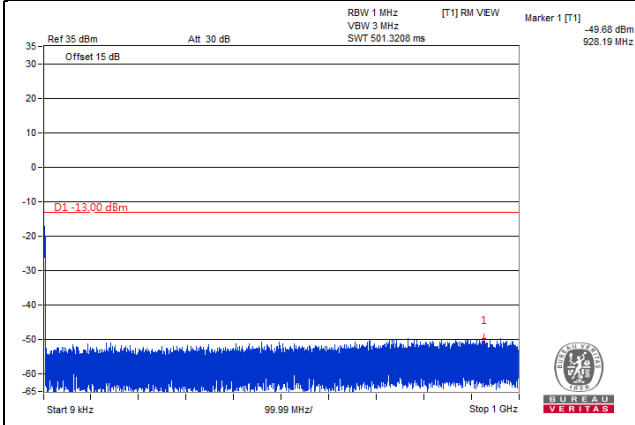

Channel Bandwidth: 5MHz

Channel 131997 (1712.5MHz)

Frequency Range : 9kHz~1GHz