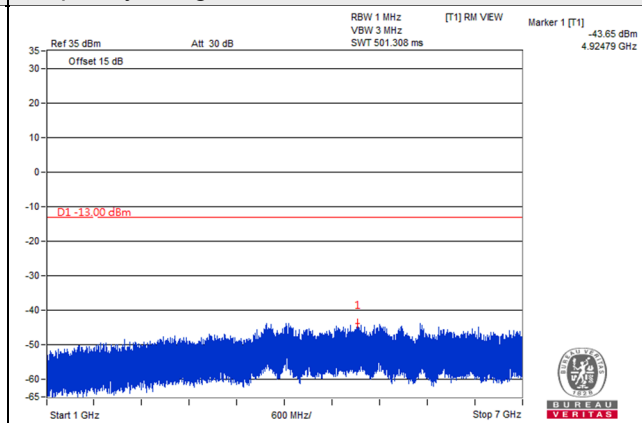

Frequency Range : 1GHz~7GHz