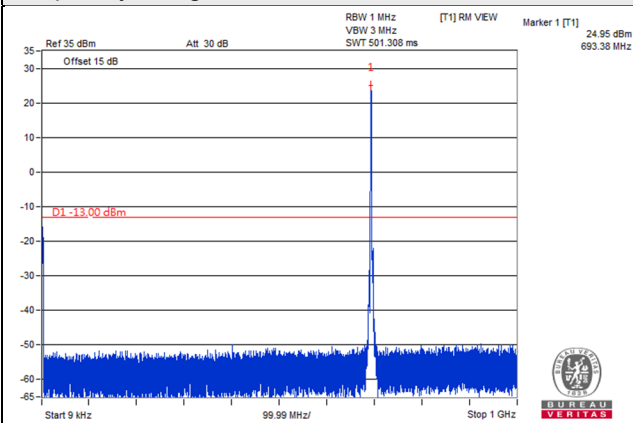

Channel 132322 (1745.0MHz)

Frequency Range : 9kHz~1GHz

Frequency Range : 1GHz~18GHz

Channel 132572 (1770.0MHz)

Frequency Range : 9kHz~1GHz

Frequency Range : 1GHz~18GHz

LTE Band 71

Channel Bandwidth: 5MHz

Channel 133147 (665.5MHz)

Frequency Range : 9kHz~1GHz

Frequency Range : 1GHz~7GHz

Channel 133297 (680.5MHz)

Frequency Range : 9kHz~1GHz

Frequency Range : 1GHz~7GHz

Channel 133447 (695.5MHz)

Frequency Range : 9kHz~1GHz