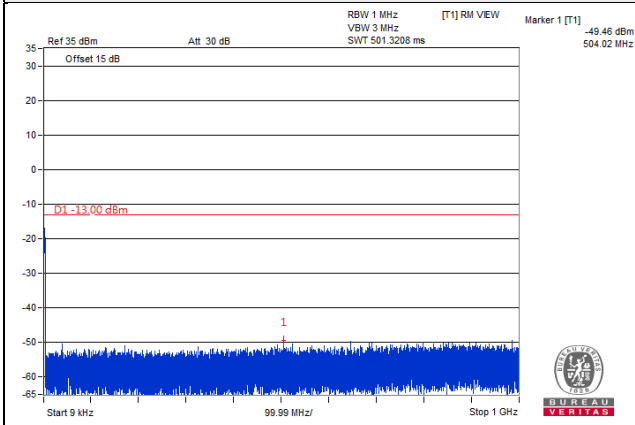

Frequency Range : 9kHz~1GHz

Frequency Range : 1GHz~18GHz

Channel 132322 (1745.0MHz)

Frequency Range : 9kHz~1GHz

Frequency Range : 1GHz~18GHz

Channel 132647 (1777.5MHz)

Frequency Range : 9kHz~1GHz

Frequency Range : 1GHz~18GHz