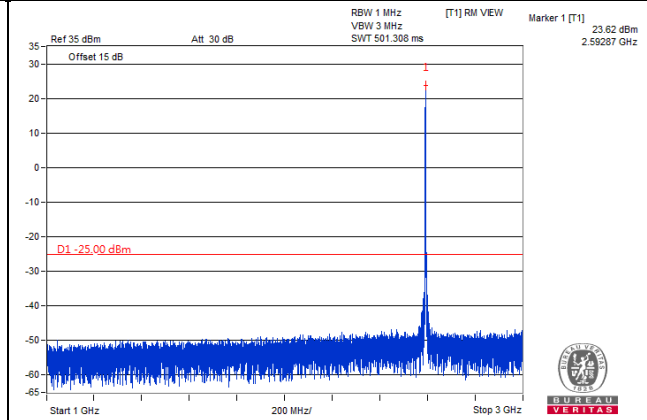

Frequency Range : 9kHz~1GHz

Frequency Range : 1GHz~2.288GHz

Frequency Range : 2.365GHz~24GHz

*The 9kHz signal over the limit is from Spectrum.

LTE Band 38

Channel Band width: 5MHz

Channel 37775(2572.5MHz)

Frequency Range : 9kHz~1GHz

Frequency Range : 1GHz~3GHz

Frequency Range : 3GHz~27GHz

*The 9kHz signal over the limit is from Spectrum.

Channel Band width: 5MHz

Channel 38000(2595.0MHz)

Frequency Range : 9kHz~1GHz

Frequency Range : 1GHz~3GHz