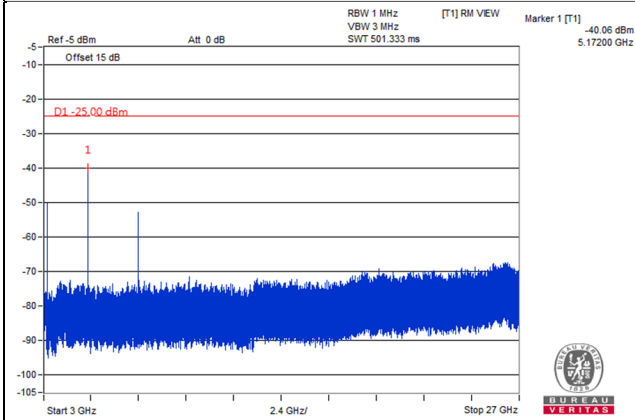

*The 9kHz signal over the limit is from Spectrum.

Channel Band width: 20MHz

Channel 38000(2595.0MHz)

Frequency Range : 9kHz~1GHz

Frequency Range : 1GHz~3GHz

Frequency Range : 3GHz~27GHz

*The 9kHz signal over the limit is from Spectrum.

Channel Band width: 20MHz

Channel 38150(2610.0MHz)

Frequency Range : 9kHz~1GHz

Frequency Range : 1GHz~3GHz

Frequency Range : 3GHz~27GHz

*The 9kHz signal over the limit is from Spectrum.

LTE Band 41

Channel Bandwidth: 5MHz