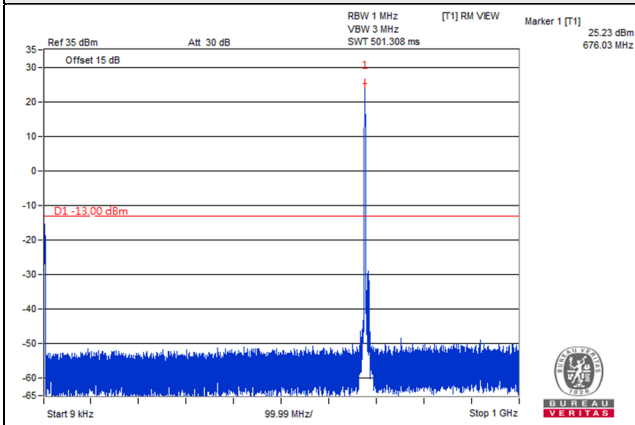

Frequency Range : 1GHz~7GHz

Channel Bandwidth: 10MHz

Channel 133172 (668.0MHz)

Frequency Range : 9kHz~1GHz

Frequency Range : 1GHz~7GHz

Channel 133297 (680.5MHz)

Frequency Range : 9kHz~1GHz

Frequency Range : 1GHz~7GHz