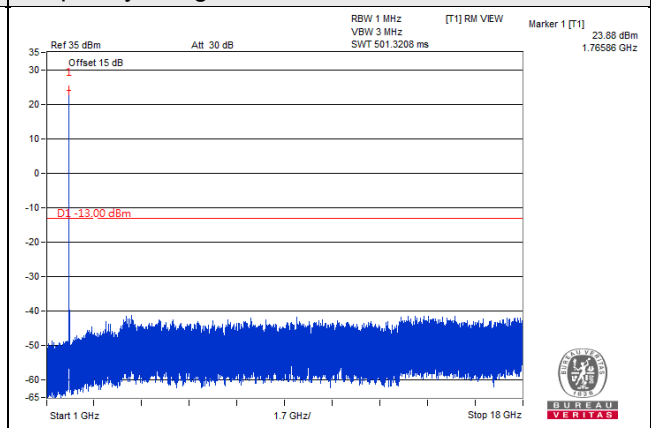

Frequency Range : 1GHz~18GHz

Channel 132597 (1772.5MHz)

Frequency Range : 9kHz~1GHz

Frequency Range : 1GHz~18GHz

Channel Bandwidth: 20MHz

Channel 132072 (1720.0MHz)

Frequency Range : 9kHz~1GHz

Frequency Range : 1GHz~18GHz

Channel 132322 (1745.0MHz)

Frequency Range : 9kHz~1GHz

Frequency Range : 1GHz~18GHz

Channel 132572 (1770.0MHz)

Frequency Range : 9kHz~1GHz

Frequency Range : 1GHz~18GHz

LTE Band 71

Channel Bandwidth: 5MHz