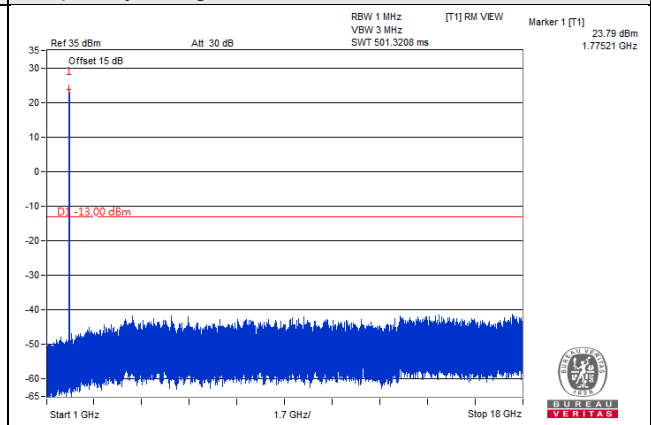

Frequency Range : 9kHz~1GHz

Frequency Range : 1GHz~18GHz

Channel 132322 (1745.0MHz)

Frequency Range : 9kHz~1GHz

Frequency Range : 1GHz~18GHz

Channel 132647 (1777.5MHz)

Frequency Range : 9kHz~1GHz

Frequency Range : 1GHz~18GHz