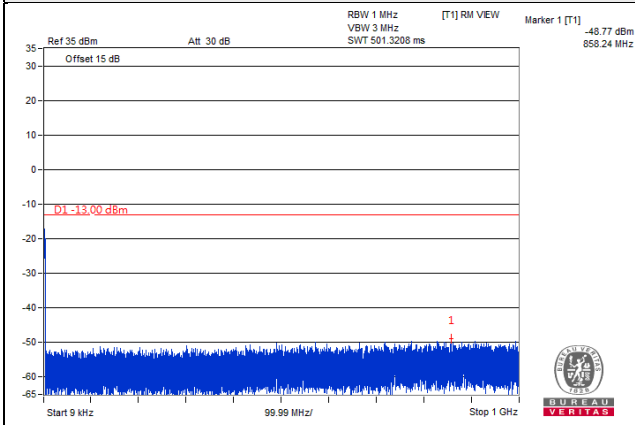

Channel 132322 (1745.0MHz)

Frequency Range : 9kHz~1GHz