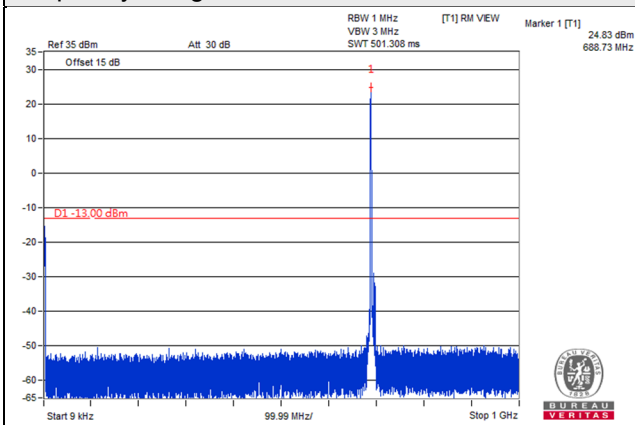

Frequency Range : 1GHz~7GHz

Channel Bandwidth: 10MHz

Channel 133172 (668.0MHz)

Frequency Range : 9kHz~1GHz

Frequency Range : 1GHz~7GHz

Channel 133297 (680.5MHz)

Frequency Range : 9kHz~1GHz

Frequency Range : 1GHz~7GHz

Channel 133422 (693.0MHz)

Frequency Range : 9kHz~1GHz

Frequency Range : 1GHz~7GHz