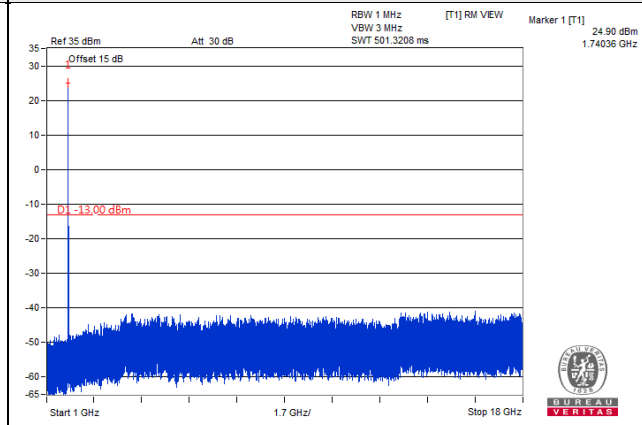

Channel Bandwidth: 10MHz

Channel 132022 (1715.0MHz)

Frequency Range : 9kHz~1GHz

Frequency Range : 1GHz~18GHz

Channel 132322 (1745.0MHz)

Frequency Range : 9kHz~1GHz

Frequency Range : 1GHz~18GHz

Channel 132622 (1775.0MHz)