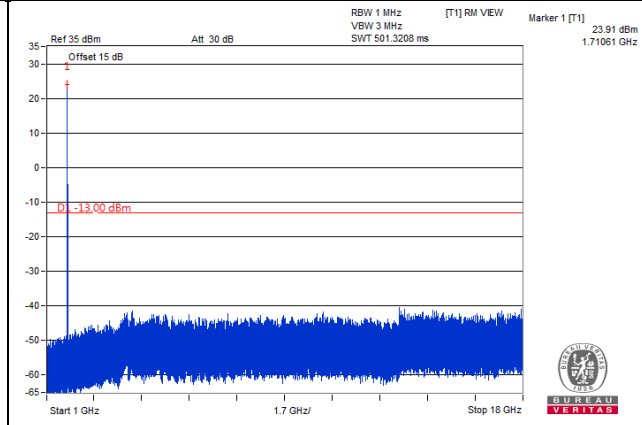

Frequency Range : 1GHz~18GHz