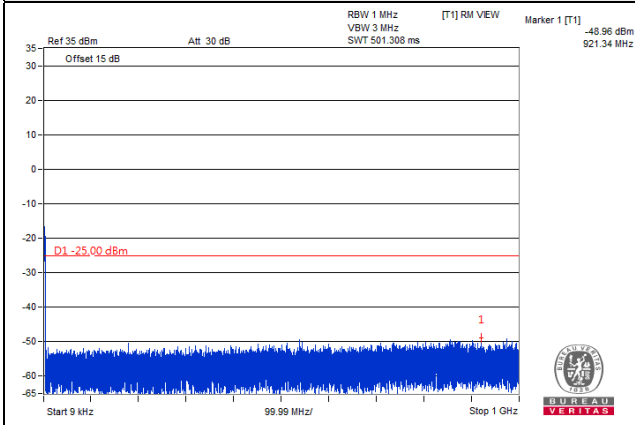

Channel Bandwidth: 5MHz

Channel 40620 (2593.0MHz)

Frequency Range : 9kHz~1GHz

Frequency Range : 1GHz~3GHz