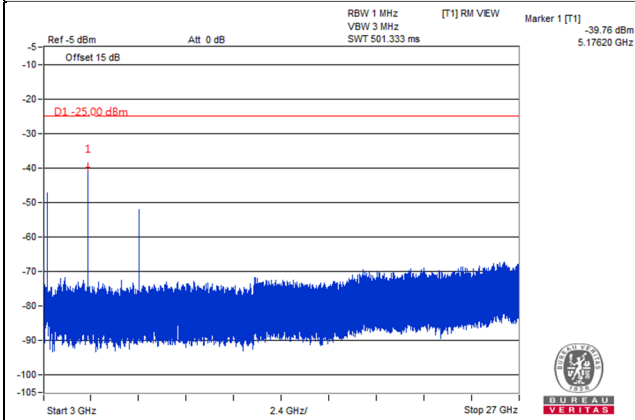

Frequency Range : 3GHz~27GHz