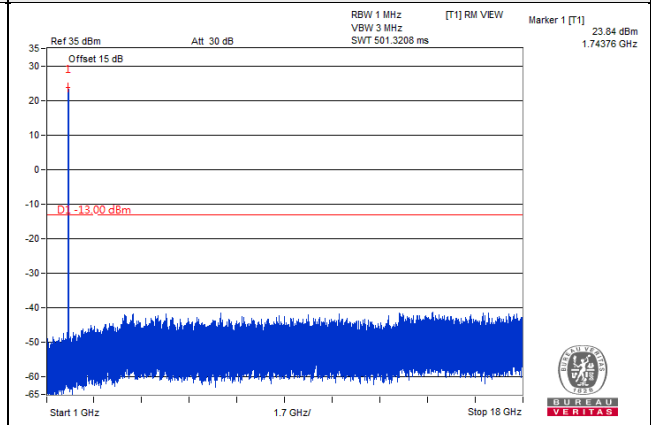

Frequency Range : 1GHz~18GHz