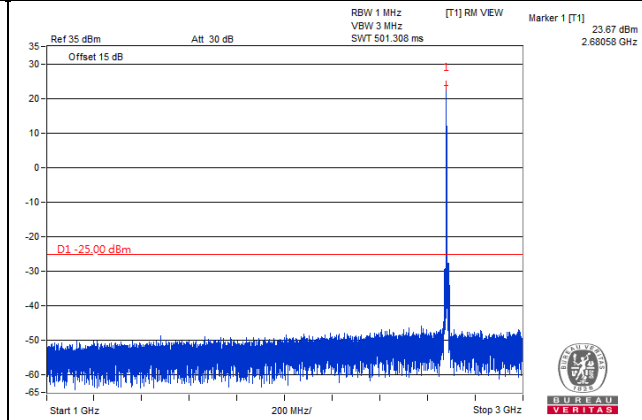

*The 9kHz signal over the limit is from Spectrum.

Channel Bandwidth: 10MHz

Channel 41540 (2685.0MHz)

Frequency Range : 9kHz~1GHz

Frequency Range : 1GHz~3GHz

Frequency Range : 3GHz~27GHz

*The 9kHz signal over the limit is from Spectrum.