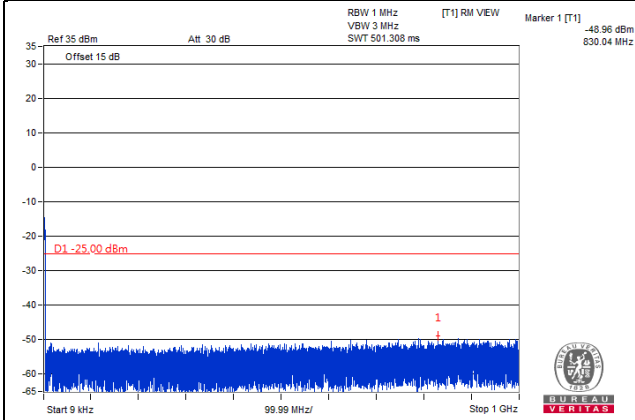

Channel Band width: 10MHz

Channel 38000(2595.0MHz)

Frequency Range : 9kHz~1GHz

Frequency Range : 1GHz~3GHz