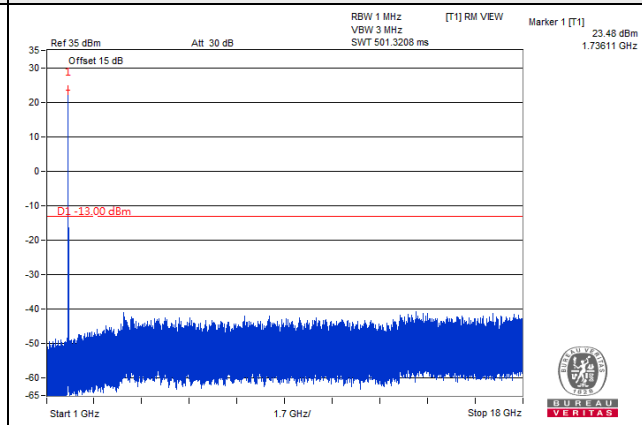

Frequency Range : 1GHz~18GHz

Channel 132597 (1772.5MHz)

Frequency Range : 9kHz~1GHz

Frequency Range : 1GHz~18GHz

Channel Bandwidth: 20MHz

Channel 132072 (1720.0MHz)

Frequency Range : 9kHz~1GHz

Frequency Range : 1GHz~18GHz

Channel 132322 (1745.0MHz)

Frequency Range : 9kHz~1GHz

Frequency Range : 1GHz~18GHz

Channel 132572 (1770.0MHz)

Frequency Range : 9kHz~1GHz

Frequency Range : 1GHz~18GHz

LTE Band 71

Channel Bandwidth: 5MHz