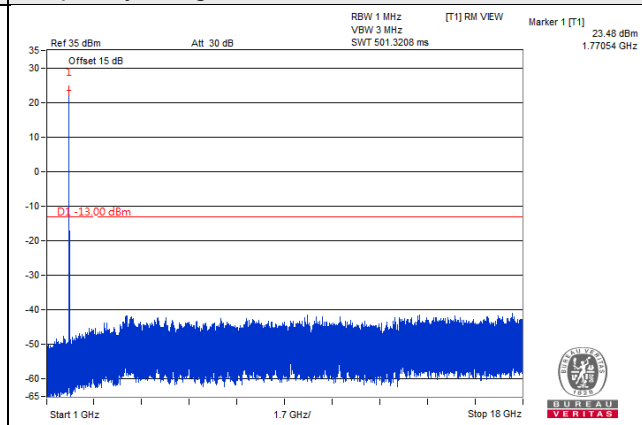

Frequency Range : 1GHz~18GHz