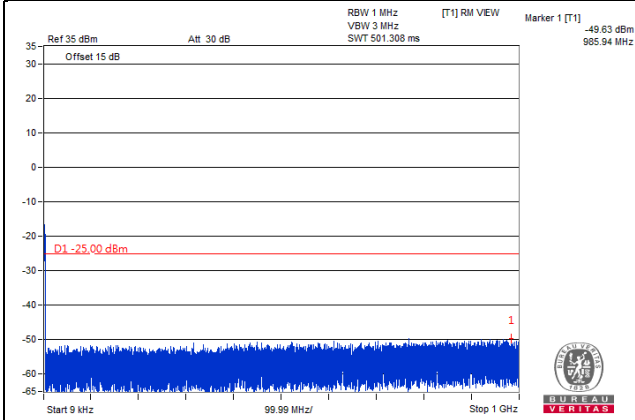

Frequency Range : 1GHz~3GHz

Frequency Range : 3GHz~27GHz

*The 9kHz signal over the limit is from Spectrum.

Channel Bandwidth: 10MHz

Channel 39700 (2501.0MHz)

Frequency Range : 9kHz~1GHz

Frequency Range : 1GHz~3GHz