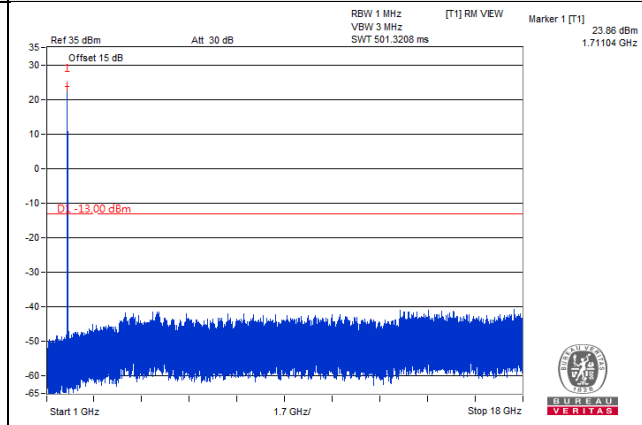

Frequency Range : 1GHz~18GHz

Channel 132597 (1772.5MHz)

Frequency Range : 9kHz~1GHz

Frequency Range : 1GHz~18GHz

Channel Bandwidth: 20MHz

Channel 132072 (1720.0MHz)

Frequency Range : 9kHz~1GHz

Frequency Range : 1GHz~18GHz

Channel 132322 (1745.0MHz)

Frequency Range : 9kHz~1GHz

Frequency Range : 1GHz~18GHz

Channel 132572 (1770.0MHz)

Frequency Range : 9kHz~1GHz

Frequency Range : 1GHz~18GHz

LTE Band 71

Channel Bandwidth: 5MHz