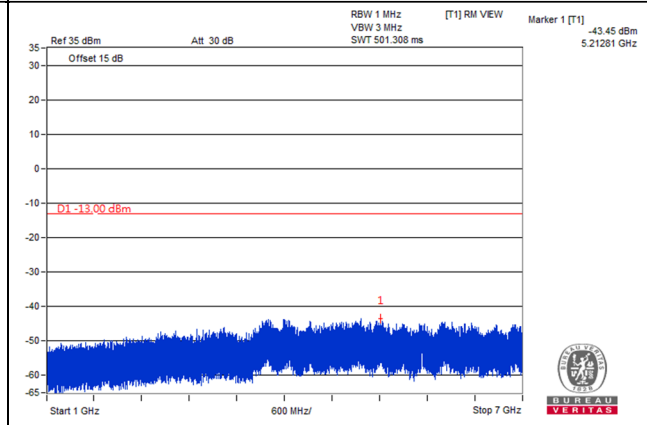

Frequency Range : 1GHz~7GHz

Channel Bandwidth: 10MHz

Channel 133172 (668.0MHz)

Frequency Range : 9kHz~1GHz

Frequency Range : 1GHz~7GHz

Channel 133297 (680.5MHz)

Frequency Range : 9kHz~1GHz

Frequency Range : 1GHz~7GHz

Channel 133422 (693.0MHz)

Frequency Range : 9kHz~1GHz

Frequency Range : 1GHz~7GHz