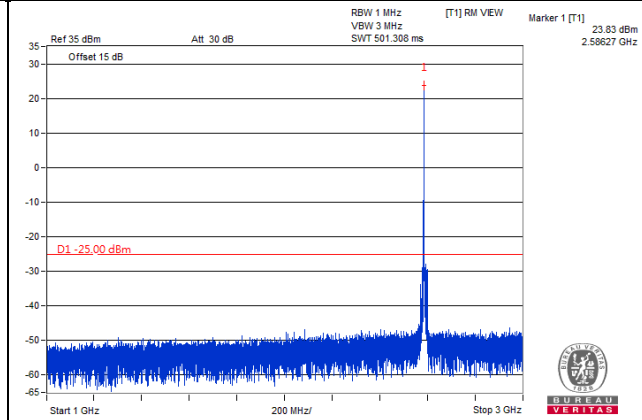

*The 9kHz signal over the limit is from Spectrum.

Channel Bandwidth: 10MHz

Channel 41540 (2685.0MHz)

Frequency Range : 9kHz~1GHz

Frequency Range : 1GHz~3GHz

Frequency Range : 3GHz~27GHz

*The 9kHz signal over the limit is from Spectrum.

Channel Bandwidth: 15MHz

Channel 39725 (2503.5MHz)

Frequency Range : 9kHz~1GHz

Frequency Range : 1GHz~3GHz

Frequency Range : 3GHz~27GHz

*The 9kHz signal over the limit is from Spectrum.

Channel Bandwidth: 15MHz

Channel 40620 (2593.0MHz)

Frequency Range : 9kHz~1GHz

Frequency Range : 1GHz~3GHz

Frequency Range : 3GHz~27GHz

*The 9kHz signal over the limit is from Spectrum.

Channel Bandwidth: 15MHz

Channel 41515 (2682.5MHz)