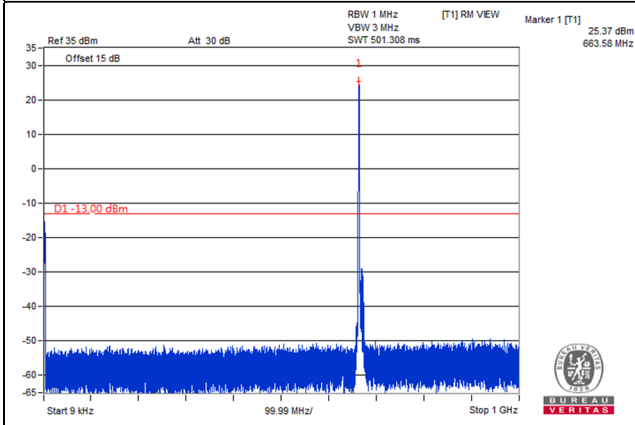

Channel Bandwidth: 10MHz

Channel 133172 (668.0MHz)

Frequency Range : 9kHz~1GHz