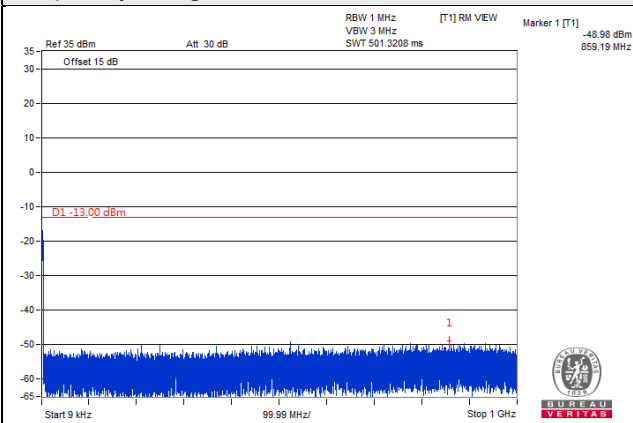

Channel 132665 (1779.3MHz)

Frequency Range : 9kHz~1GHz