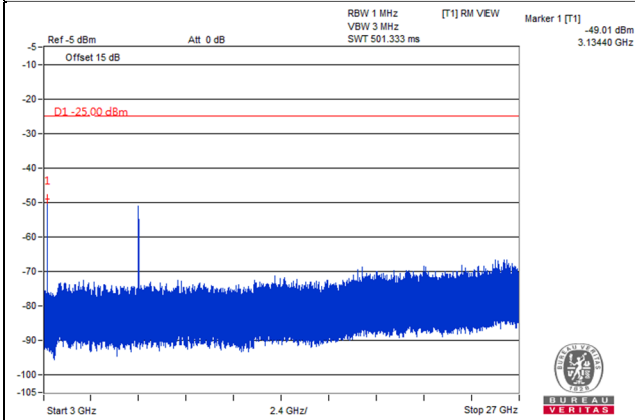

Channel 40620 (2593.0MHz)

Frequency Range : 9kHz~1GHz

Frequency Range : 1GHz~3GHz

Frequency Range : 3GHz~27GHz

*The 9kHz signal over the limit is from Spectrum.

Channel Bandwidth: 15MHz

Channel 41515 (2682.5MHz)