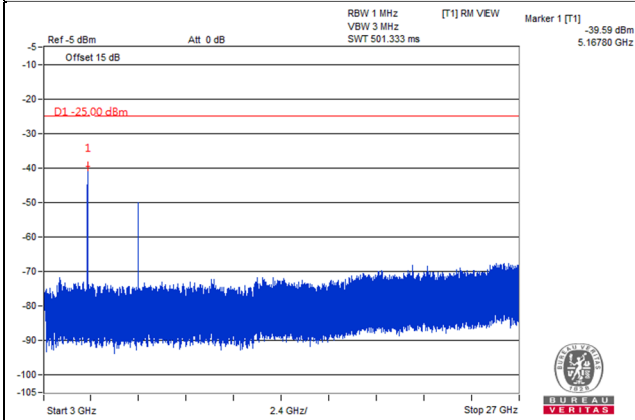

Frequency Range : 3GHz~27GHz