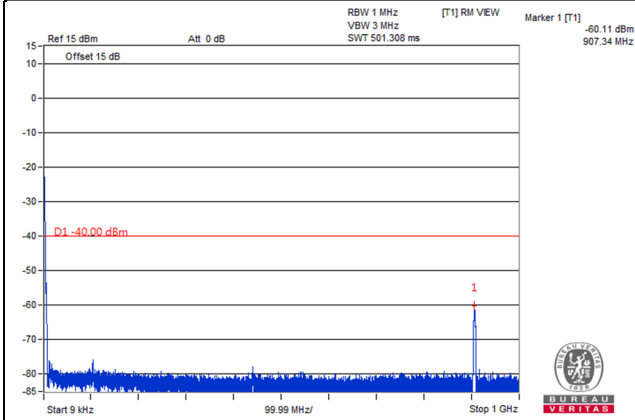

Channel Band width: 5MHz

Channel 27710 (2310.0MHz)

Frequency Range : 9kHz~1GHz

Frequency Range : 1GHz~2.288GHz

Frequency Range : 2.365GHz~24GHz

*The 9kHz signal over the limit is from Spectrum.

Channel Band width: 5MHz

Channel 27735 (2312.5MHz)

Frequency Range : 9kHz~1GHz

Frequency Range : 1GHz~2.288GHz

Frequency Range : 2.365GHz~24GHz

*The 9kHz signal over the limit is from Spectrum.

Channel Band width: 10MHz

Channel 27710 (2310.0MHz)

Frequency Range : 9kHz~1GHz

Frequency Range : 1GHz~2.288GHz

Frequency Range : 2.365GHz~24GHz

*The 9kHz signal over the limit is from Spectrum.

LTE Band 38

Channel Band width: 5MHz

Channel 37775(2572.5MHz)

Frequency Range : 9kHz~1GHz