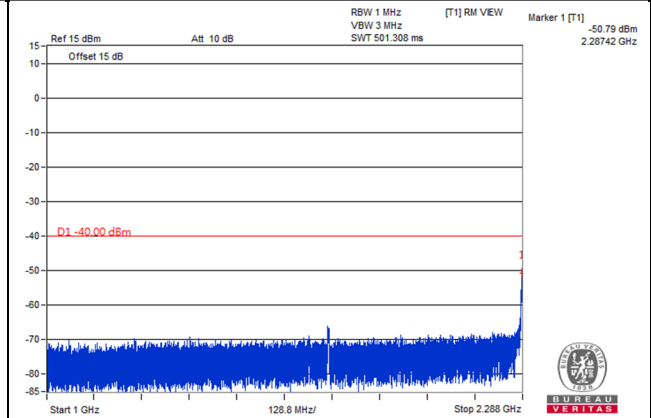

Channel Band width: 5MHz

Channel 27710 (2310.0MHz)

Frequency Range : 9kHz~1GHz

Frequency Range : 1GHz~2.288GHz

Frequency Range : 2.365GHz~24GHz

*The 9kHz signal over the limit is from Spectrum.

Channel Band width: 5MHz

Channel 27735 (2312.5MHz)

Frequency Range : 9kHz~1GHz

Frequency Range : 1GHz~2.288GHz

Frequency Range : 2.365GHz~24GHz

*The 9kHz signal over the limit is from Spectrum.

Channel Band width: 10MHz

Channel 27710 (2310.0MHz)

Frequency Range : 9kHz~1GHz

Frequency Range : 1GHz~2.288GHz

Frequency Range : 2.365GHz~24GHz

*The 9kHz signal over the limit is from Spectrum.

LTE Band 38

Channel Band width: 5MHz

Channel 37775(2572.5MHz)

Frequency Range : 9kHz~1GHz