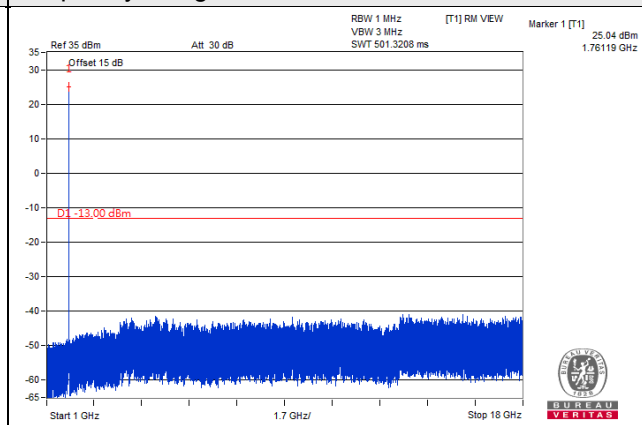

Channel 132322 (1745.0MHz)

Frequency Range : 9kHz~1GHz

Frequency Range : 1GHz~18GHz

Channel 132572 (1770.0MHz)

Frequency Range : 9kHz~1GHz

Frequency Range : 1GHz~18GHz

LTE Band 71

Channel Bandwidth: 5MHz