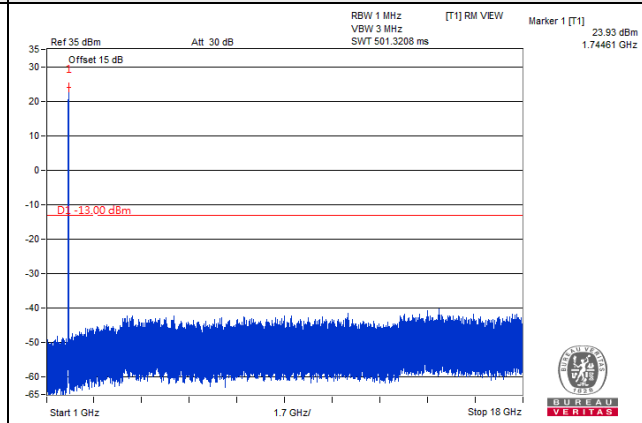

Frequency Range : 1GHz~18GHz