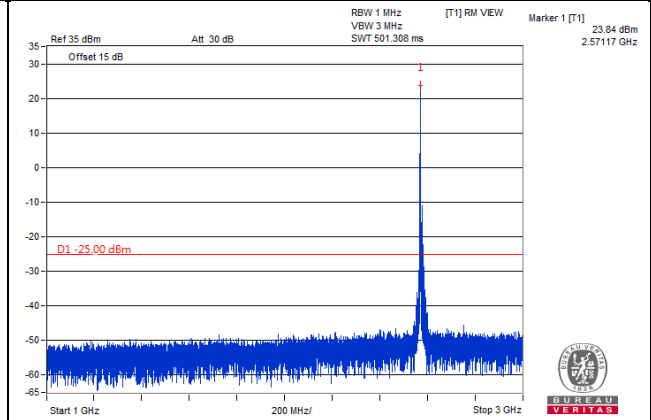

Frequency Range : 3GHz~27GHz

*The 9kHz signal over the limit is from Spectrum.

Channel Band width: 20MHz

Channel 37850(2580.0MHz)

Frequency Range : 9kHz~1GHz

Frequency Range : 1GHz~3GHz

Frequency Range : 3GHz~27GHz

*The 9kHz signal over the limit is from Spectrum.

Channel Band width: 20MHz

Channel 38000(2595.0MHz)

Frequency Range : 9kHz~1GHz

Frequency Range : 1GHz~3GHz

Frequency Range : 3GHz~27GHz

*The 9kHz signal over the limit is from Spectrum.

Channel Band width: 20MHz

Channel 38150(2610.0MHz)

Frequency Range : 9kHz~1GHz

Frequency Range : 1GHz~3GHz

Frequency Range : 3GHz~27GHz

*The 9kHz signal over the limit is from Spectrum.

LTE Band 41

Channel Bandwidth: 5MHz