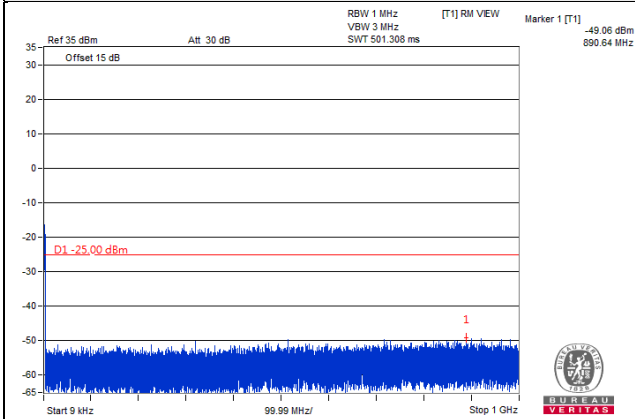

LTE Band 41

Channel Bandwidth: 5MHz

Channel 39675 (2498.5MHz)

Frequency Range : 9kHz~1GHz

Frequency Range : 1GHz~3GHz