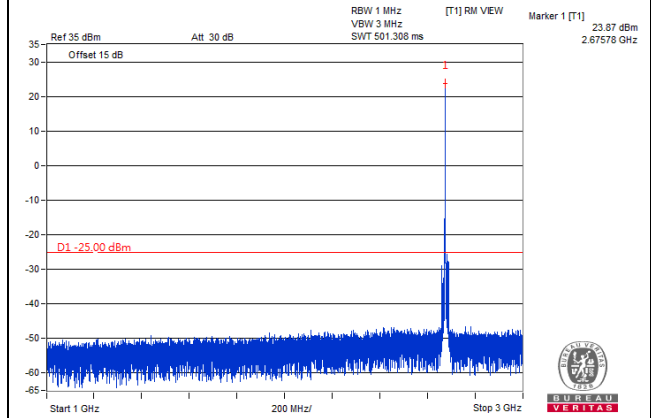

Channel Bandwidth: 15MHz

Channel 41515 (2682.5MHz)

Frequency Range : 9kHz~1GHz

Frequency Range : 1GHz~3GHz

Frequency Range : 3GHz~27GHz

*The 9kHz signal over the limit is from Spectrum.