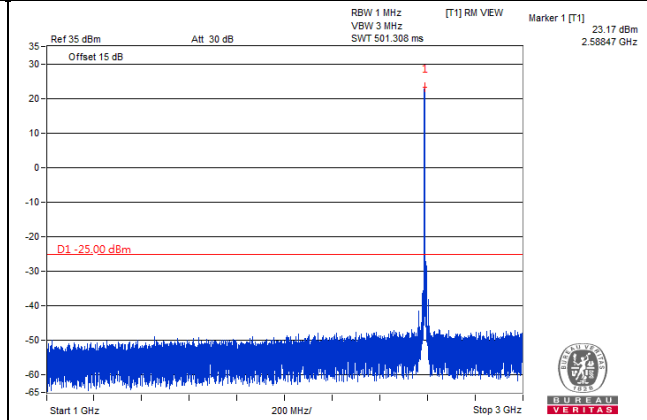

Frequency Range : 3GHz~27GHz

*The 9kHz signal over the limit is from Spectrum.

Channel Bandwidth: 10MHz

Channel 40620 (2593.0MHz)

Frequency Range : 9kHz~1GHz

Frequency Range : 1GHz~3GHz

Frequency Range : 3GHz~27GHz

*The 9kHz signal over the limit is from Spectrum.

Channel Bandwidth: 10MHz

Channel 41540 (2685.0MHz)

Frequency Range : 9kHz~1GHz

Frequency Range : 1GHz~3GHz

Frequency Range : 3GHz~27GHz

*The 9kHz signal over the limit is from Spectrum.