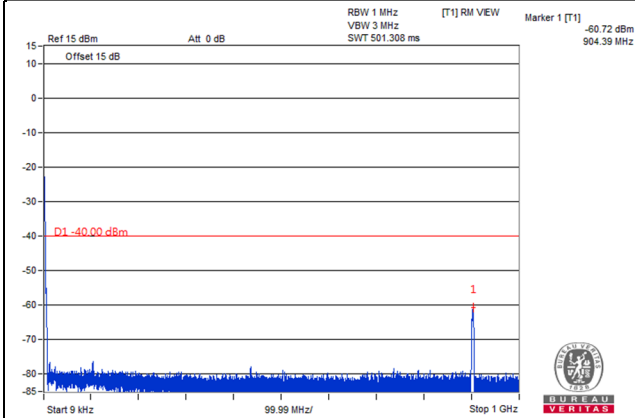

Channel Band width: 5MHz

Channel 27710 (2310.0MHz)

Frequency Range : 9kHz~1GHz

Frequency Range : 1GHz~2.288GHz

Frequency Range : 2.365GHz~24GHz

*The 9kHz signal over the limit is from Spectrum.

Channel Band width: 5MHz

Channel 27735 (2312.5MHz)

Frequency Range : 9kHz~1GHz

Frequency Range : 1GHz~2.288GHz

Frequency Range : 2.365GHz~24GHz

*The 9kHz signal over the limit is from Spectrum.

Channel Band width: 10MHz

Channel 27710 (2310.0MHz)

Frequency Range : 9kHz~1GHz

Frequency Range : 1GHz~2.288GHz

Frequency Range : 2.365GHz~24GHz

*The 9kHz signal over the limit is from Spectrum.

LTE Band 38

Channel Band width: 5MHz

Channel 37775(2572.5MHz)

Frequency Range : 9kHz~1GHz