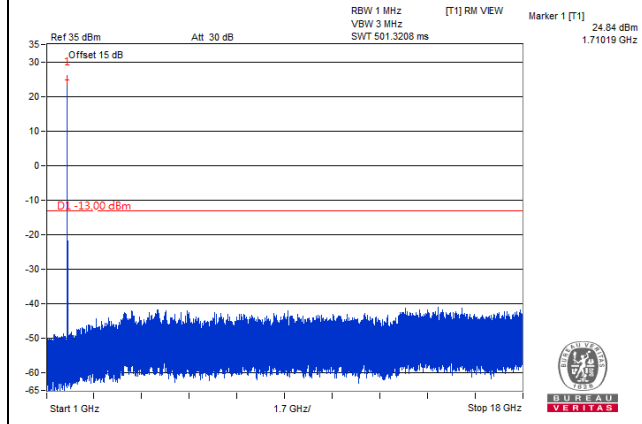

*The 9kHz signal over the limit is from Spectrum.

LTE Band 66

Channel Bandwidth: 1.4MHz

Channel 131979 (1710.7MHz)

Frequency Range : 9kHz~1GHz

Frequency Range : 1GHz~18GHz

Channel 132322 (1745.0MHz)

Frequency Range : 9kHz~1GHz