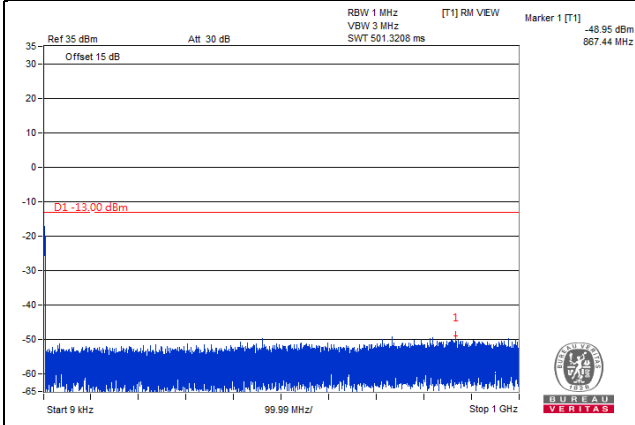

*The 9kHz signal over the limit is from Spectrum.

LTE Band 66

Channel Bandwidth: 1.4MHz

Channel 131979 (1710.7MHz)

Frequency Range : 9kHz~1GHz

Frequency Range : 1GHz~18GHz

Channel 132322 (1745.0MHz)

Frequency Range : 9kHz~1GHz

Frequency Range : 1GHz~18GHz

Channel 132665 (1779.3MHz)

Frequency Range : 9kHz~1GHz

Frequency Range : 1GHz~18GHz

Channel Bandwidth: 3MHz

Channel 131987 (1711.5MHz)

Frequency Range : 9kHz~1GHz

Frequency Range : 1GHz~18GHz