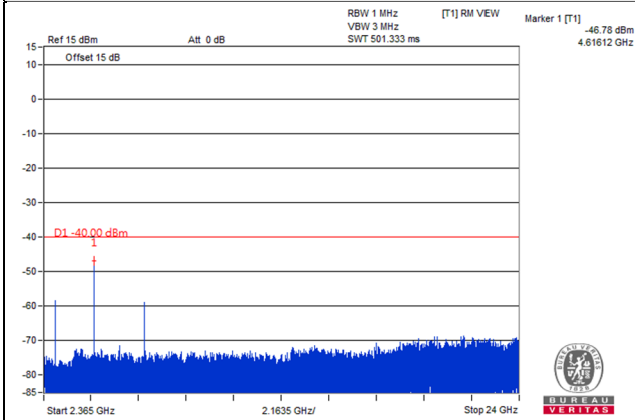

Channel Band width: 5MHz

Channel 27710 (2310.0MHz)

Frequency Range : 9kHz~1GHz

Frequency Range : 1GHz~2.288GHz

Frequency Range : 2.365GHz~24GHz

*The 9kHz signal over the limit is from Spectrum.

Channel Band width: 5MHz

Channel 27735 (2312.5MHz)

Frequency Range : 9kHz~1GHz

Frequency Range : 1GHz~2.288GHz

Frequency Range : 2.365GHz~24GHz

*The 9kHz signal over the limit is from Spectrum.

Channel Band width: 10MHz

Channel 27710 (2310.0MHz)

Frequency Range : 9kHz~1GHz

Frequency Range : 1GHz~2.288GHz

Frequency Range : 2.365GHz~24GHz

*The 9kHz signal over the limit is from Spectrum.

LTE Band 38

Channel Band width: 5MHz

Channel 37775(2572.5MHz)

Frequency Range : 9kHz~1GHz