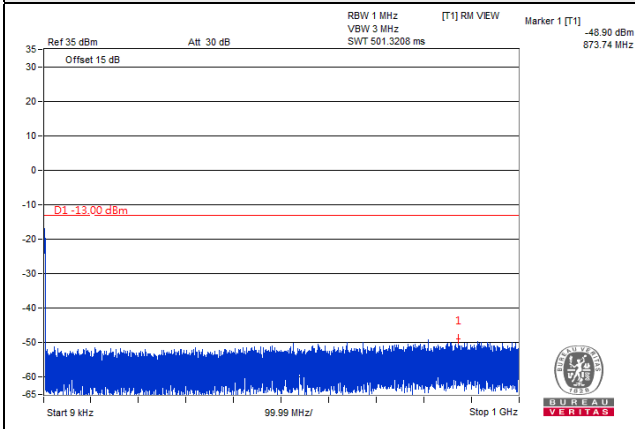

Frequency Range : 9kHz~1GHz

Frequency Range : 1GHz~18GHz

Channel Bandwidth: 15MHz

Channel 132047 (1717.5MHz)

Frequency Range : 9kHz~1GHz

Frequency Range : 1GHz~18GHz

Channel 132322 (1745.0MHz)

Frequency Range : 9kHz~1GHz