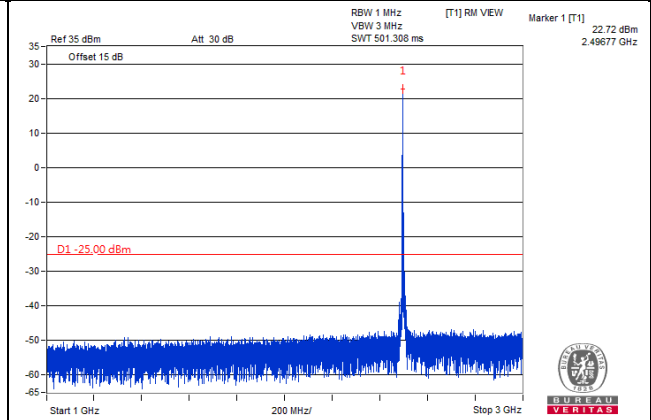

Frequency Range : 1GHz~3GHz

Frequency Range : 3GHz~27GHz

*The 9kHz signal over the limit is from Spectrum.

Channel Bandwidth: 10MHz

Channel 39700 (2501.0MHz)

Frequency Range : 9kHz~1GHz

Frequency Range : 1GHz~3GHz

Frequency Range : 3GHz~27GHz

*The 9kHz signal over the limit is from Spectrum.

Channel Bandwidth: 10MHz

Channel 40620 (2593.0MHz)

Frequency Range : 9kHz~1GHz

Frequency Range : 1GHz~3GHz

Frequency Range : 3GHz~27GHz