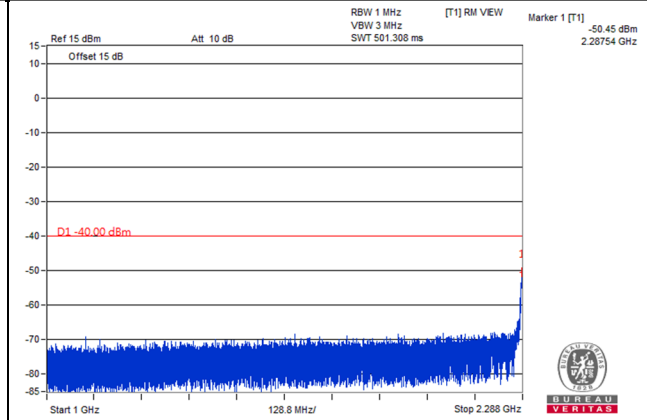

Channel Band width: 5MHz

Channel 27710 (2310.0MHz)

Frequency Range : 9kHz~1GHz

Frequency Range : 1GHz~2.288GHz

Frequency Range : 2.365GHz~24GHz

*The 9kHz signal over the limit is from Spectrum.

Channel Band width: 5MHz

Channel 27735 (2312.5MHz)

Frequency Range : 9kHz~1GHz

Frequency Range : 1GHz~2.288GHz

Frequency Range : 2.365GHz~24GHz

*The 9kHz signal over the limit is from Spectrum.

Channel Band width: 10MHz

Channel 27710 (2310.0MHz)

Frequency Range : 9kHz~1GHz

Frequency Range : 1GHz~2.288GHz

Frequency Range : 2.365GHz~24GHz

*The 9kHz signal over the limit is from Spectrum.

LTE Band 38

Channel Band width: 5MHz

Channel 37775(2572.5MHz)

Frequency Range : 9kHz~1GHz