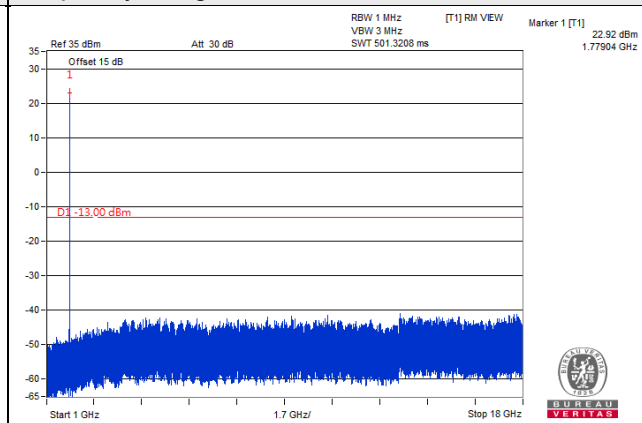

*The 9kHz signal over the limit is from Spectrum.

LTE Band 66

Channel Bandwidth: 1.4MHz

Channel 131979 (1710.7MHz)

Frequency Range : 9kHz~1GHz

Frequency Range : 1GHz~18GHz

Channel 132322 (1745.0MHz)

Frequency Range : 9kHz~1GHz

Frequency Range : 1GHz~18GHz

Channel 132665 (1779.3MHz)

Frequency Range : 9kHz~1GHz

Frequency Range : 1GHz~18GHz

Channel Bandwidth: 3MHz

Channel 131987 (1711.5MHz)

Frequency Range : 9kHz~1GHz

Frequency Range : 1GHz~18GHz