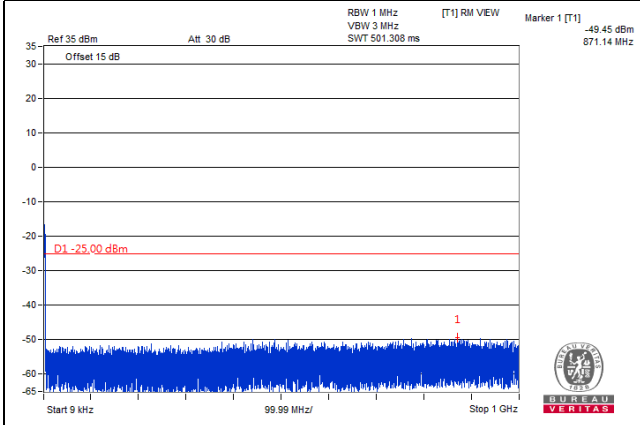

Frequency Range : 9kHz~1GHz

Frequency Range : 1GHz~3GHz

Frequency Range : 3GHz~27GHz

*The 9kHz signal over the limit is from Spectrum.

Channel Bandwidth: 5MHz

Channel 41565 (2687.5MHz)

Frequency Range : 9kHz~1GHz