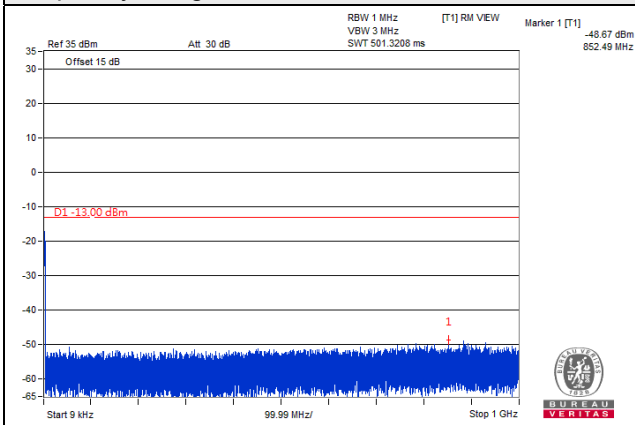

*The 9kHz signal over the limit is from Spectrum.

LTE Band 66

Channel Bandwidth: 1.4MHz

Channel 131979 (1710.7MHz)

Frequency Range : 9kHz~1GHz

Frequency Range : 1GHz~18GHz

Channel 132322 (1745.0MHz)

Frequency Range : 9kHz~1GHz

Channel 132322 (1745.0MHz)

Frequency Range : 9kHz~1GHz

Frequency Range : 1GHz~18GHz

Channel 132657 (1778.5MHz)

Frequency Range : 9kHz~1GHz

Frequency Range : 1GHz~18GHz

Channel Bandwidth: 5MHz

Channel 131997 (1712.5MHz)