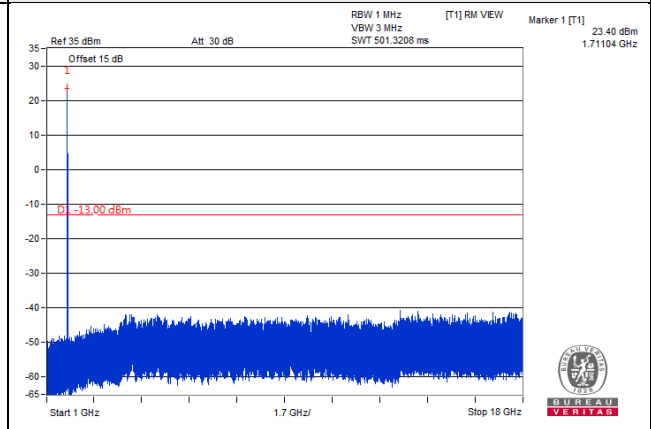

Frequency Range : 9kHz~1GHz

Frequency Range : 1GHz~18GHz

Channel Bandwidth: 15MHz

Channel 132047 (1717.5MHz)

Frequency Range : 9kHz~1GHz

Frequency Range : 1GHz~18GHz

Channel 132322 (1745.0MHz)

Frequency Range : 9kHz~1GHz