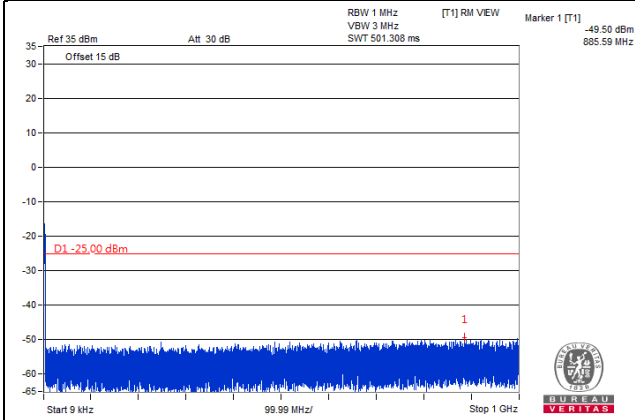

Frequency Range : 9kHz~1GHz

Frequency Range : 1GHz~3GHz

Frequency Range : 3GHz~27GHz

*The 9kHz signal over the limit is from Spectrum.

Channel Bandwidth: 20MHz

Channel 39750 (2506.0MHz)

Frequency Range : 9kHz~1GHz