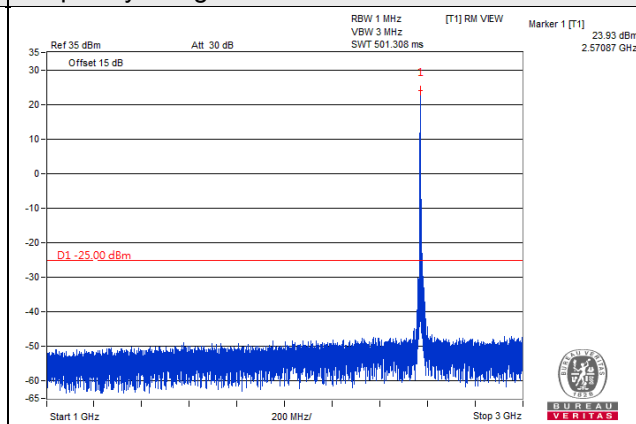

Channel Band width: 15MHz

Channel 37825(2577.5MHz)

Frequency Range : 9kHz~1GHz

Frequency Range : 1GHz~3GHz

Frequency Range : 3GHz~27GHz

*The 9kHz signal over the limit is from Spectrum.