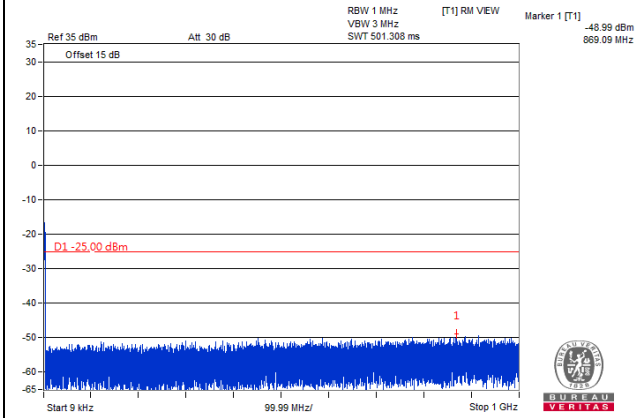

Channel Bandwidth: 15MHz

Channel 41515 (2682.5MHz)

Frequency Range : 9kHz~1GHz

Frequency Range : 1GHz~3GHz