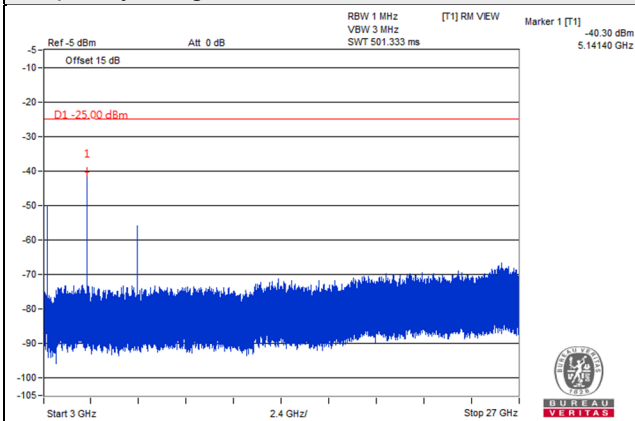

*The 9kHz signal over the limit is from Spectrum.

Channel Band width: 10MHz

Channel 37800(2575.0MHz)

Frequency Range : 9kHz~1GHz

Frequency Range : 1GHz~3GHz

Frequency Range : 3GHz~27GHz

*The 9kHz signal over the limit is from Spectrum.