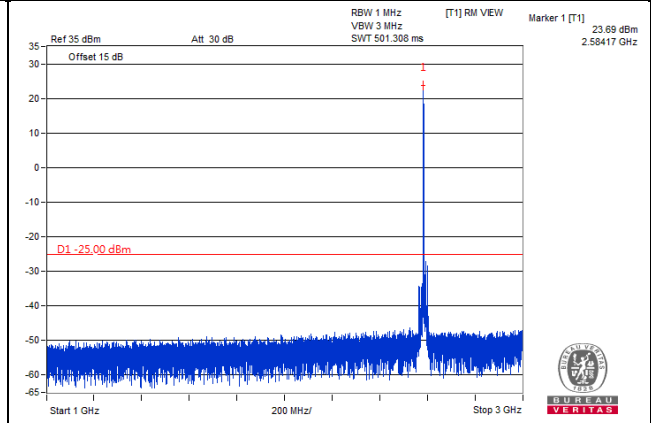

Frequency Range : 1GHz~3GHz

Frequency Range : 3GHz~27GHz

*The 9kHz signal over the limit is from Spectrum.

Channel Bandwidth: 20MHz

Channel 40620 (2593.0MHz)

Frequency Range : 9kHz~1GHz

Frequency Range : 1GHz~3GHz

Frequency Range : 3GHz~27GHz

*The 9kHz signal over the limit is from Spectrum.

Channel Bandwidth: 20MHz

Channel 41490 (2680.0MHz)

Frequency Range : 9kHz~1GHz

Frequency Range : 1GHz~3GHz

Frequency Range : 3GHz~27GHz

*The 9kHz signal over the limit is from Spectrum.

LTE Band 66

Channel Bandwidth: 1.4MHz

Channel 131979 (1710.7MHz)

Frequency Range : 9kHz~1GHz

Frequency Range : 1GHz~18GHz

Channel 132322 (1745.0MHz)

Frequency Range : 9kHz~1GHz