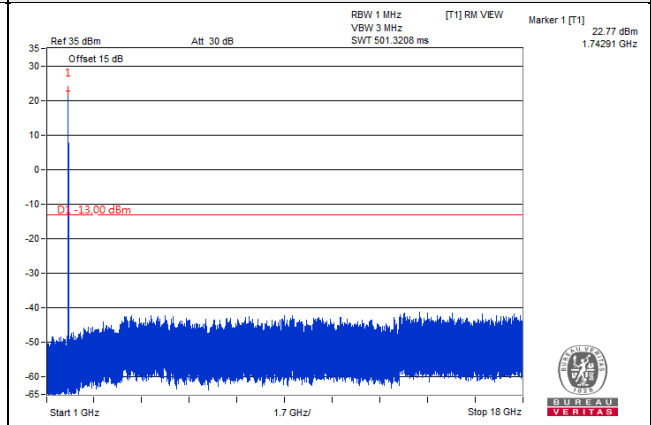

Frequency Range : 9kHz~1GHz

Frequency Range : 1GHz~18GHz

Channel 132322 (1745.0MHz)

Frequency Range : 9kHz~1GHz

Frequency Range : 1GHz~18GHz

Channel 132647 (1777.5MHz)

Frequency Range : 9kHz~1GHz

Frequency Range : 1GHz~18GHz