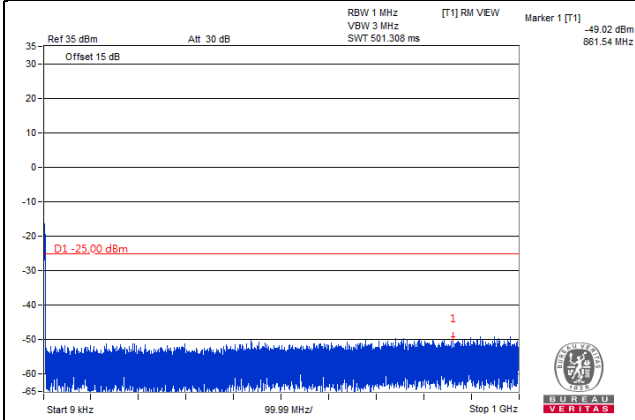

Frequency Range : 3GHz~27GHz

*The 9kHz signal over the limit is from Spectrum.

Channel Bandwidth: 20MHz

Channel 41490 (2680.0MHz)

Frequency Range : 9kHz~1GHz

Frequency Range : 1GHz~3GHz

Frequency Range : 3GHz~27GHz

*The 9kHz signal over the limit is from Spectrum.

LTE Band 66

Channel Bandwidth: 1.4MHz

Channel 131979 (1710.7MHz)

Frequency Range : 9kHz~1GHz

Frequency Range : 1GHz~18GHz

Channel 132322 (1745.0MHz)

Frequency Range : 9kHz~1GHz