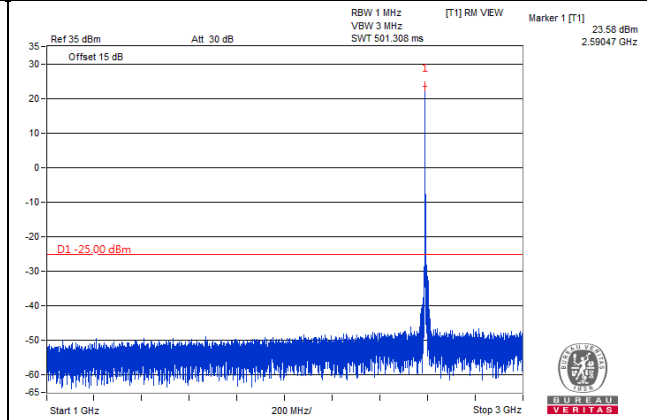

Channel Band width: 10MHz

Channel 38000(2595.0MHz)

Frequency Range : 9kHz~1GHz

Frequency Range : 1GHz~3GHz

Frequency Range : 3GHz~27GHz

*The 9kHz signal over the limit is from Spectrum.