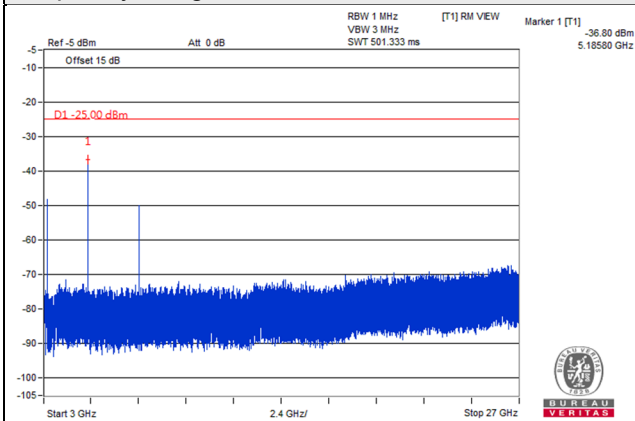

Frequency Range : 3GHz~27GHz