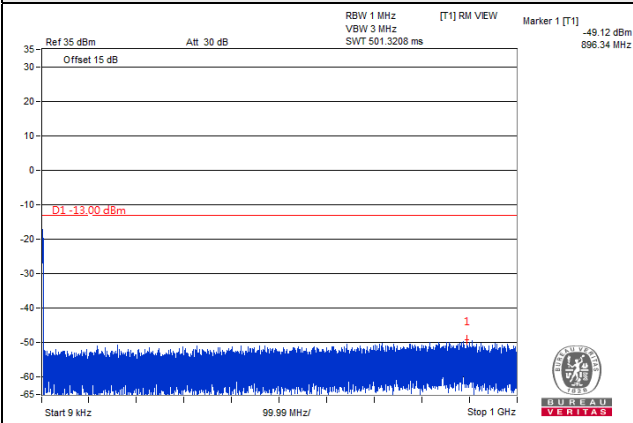

*The 9kHz signal over the limit is from Spectrum.

LTE Band 66

Channel Bandwidth: 1.4MHz

Channel 131979 (1710.7MHz)

Frequency Range : 9kHz~1GHz

Frequency Range : 1GHz~18GHz

Channel 132322 (1745.0MHz)

Frequency Range : 9kHz~1GHz