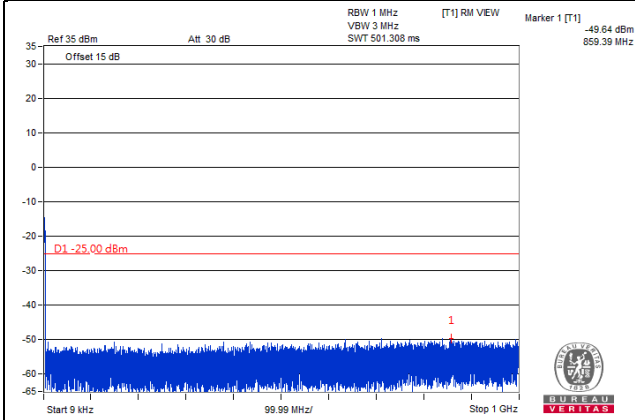

Frequency Range : 9kHz~1GHz

Frequency Range : 1GHz~2.288GHz

Frequency Range : 2.365GHz~24GHz

*The 9kHz signal over the limit is from Spectrum.

LTE Band 38

Channel Band width: 5MHz

Channel 37775(2572.5MHz)

Frequency Range : 9kHz~1GHz

Frequency Range : 1GHz~3GHz

Frequency Range : 3GHz~27GHz

*The 9kHz signal over the limit is from Spectrum.

Channel Band width: 5MHz

Channel 38000(2595.0MHz)

Frequency Range : 9kHz~1GHz

Frequency Range : 1GHz~3GHz