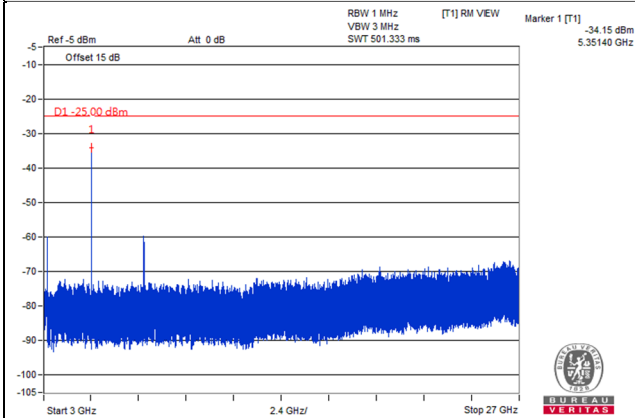

Frequency Range : 3GHz~27GHz