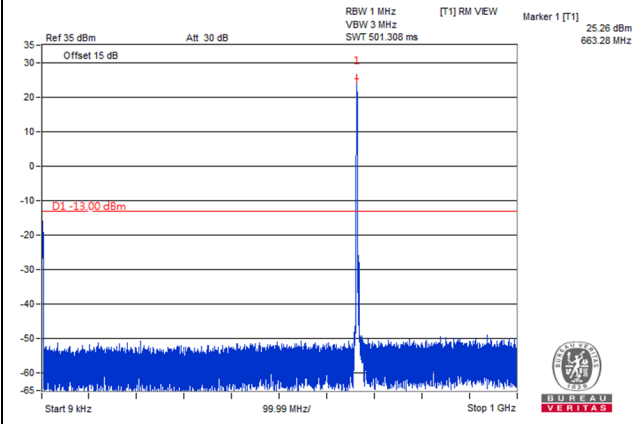

Channel 132322 (1745.0MHz)

Frequency Range : 9kHz~1GHz

Frequency Range : 1GHz~18GHz

Channel 132572 (1770.0MHz)

Frequency Range : 9kHz~1GHz

Frequency Range : 1GHz~18GHz

LTE Band 71

Channel Bandwidth: 5MHz

Channel 133147 (665.5MHz)

Frequency Range : 9kHz~1GHz

Frequency Range : 1GHz~7GHz

Channel 133297 (680.5MHz)

Frequency Range : 9kHz~1GHz

Frequency Range : 1GHz~7GHz

Channel 133447 (695.5MHz)

Frequency Range : 9kHz~1GHz