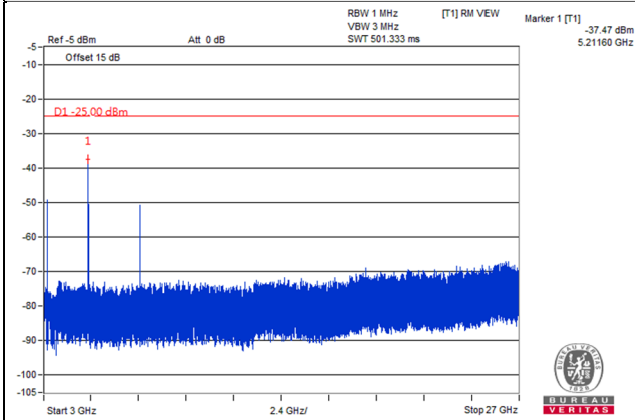

Frequency Range : 3GHz~27GHz