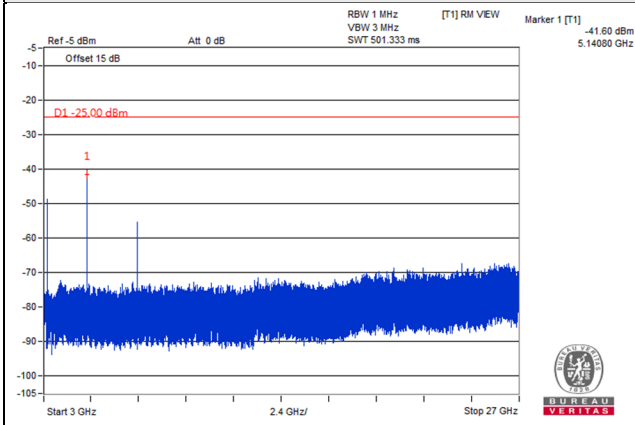

Frequency Range : 3GHz~27GHz