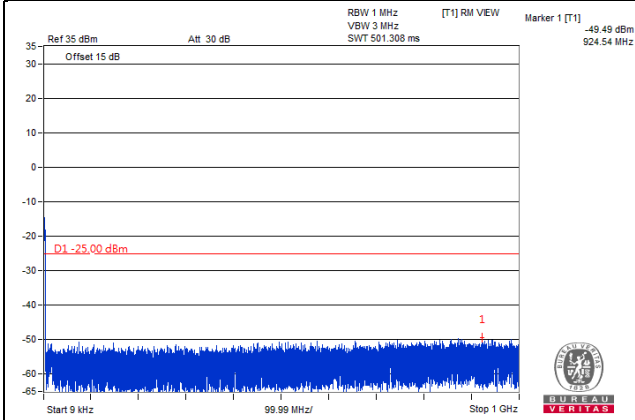

Frequency Range : 9kHz~1GHz

Frequency Range : 1GHz~3GHz

Frequency Range : 3GHz~27GHz

*The 9kHz signal over the limit is from Spectrum.

Channel Band width: 15MHz

Channel 38000(2595.0MHz)

Frequency Range : 9kHz~1GHz