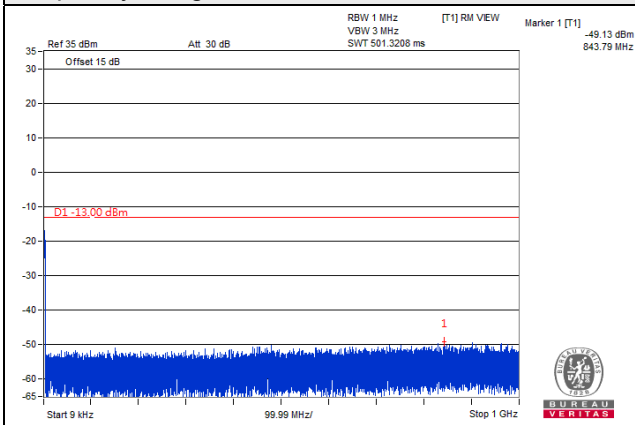

Channel 132622 (1775.0MHz)

Frequency Range : 9kHz~1GHz