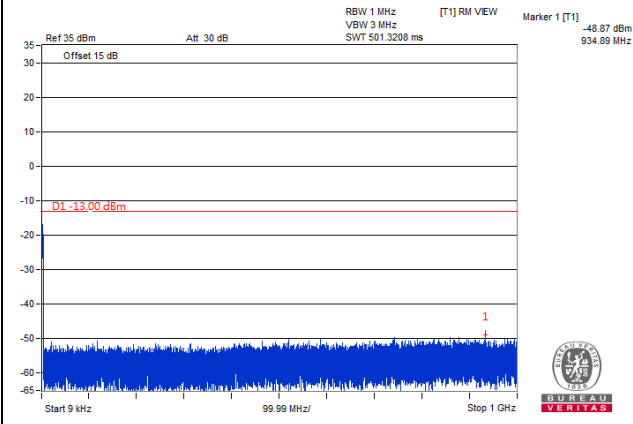

Frequency Range : 3GHz~27GHz

*The 9kHz signal over the limit is from Spectrum.

Channel Bandwidth: 20MHz

Channel 41490 (2680.0MHz)

Frequency Range : 9kHz~1GHz

Frequency Range : 1GHz~3GHz

Frequency Range : 3GHz~27GHz

*The 9kHz signal over the limit is from Spectrum.

LTE Band 66

Channel Bandwidth: 1.4MHz

Channel 131979 (1710.7MHz)

Frequency Range : 9kHz~1GHz

Frequency Range : 1GHz~18GHz

Channel 132322 (1745.0MHz)

Frequency Range : 9kHz~1GHz