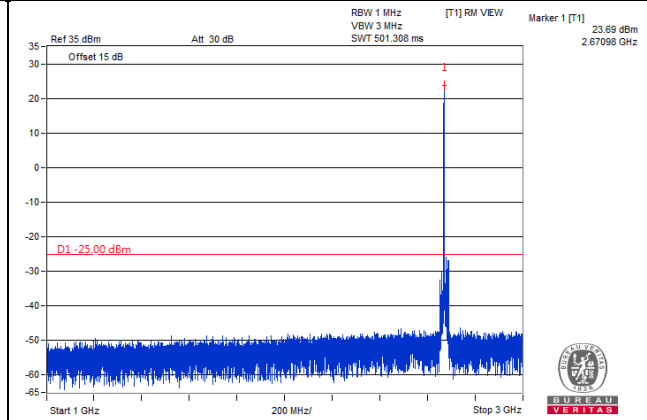

Frequency Range : 3GHz~27GHz

*The 9kHz signal over the limit is from Spectrum.

Channel Bandwidth: 20MHz

Channel 41490 (2680.0MHz)

Frequency Range : 9kHz~1GHz

Frequency Range : 1GHz~3GHz

Frequency Range : 3GHz~27GHz

*The 9kHz signal over the limit is from Spectrum.

LTE Band 66

Channel Bandwidth: 1.4MHz

Channel 131979 (1710.7MHz)

Frequency Range : 9kHz~1GHz

Frequency Range : 1GHz~18GHz

Channel 132322 (1745.0MHz)

Frequency Range : 9kHz~1GHz