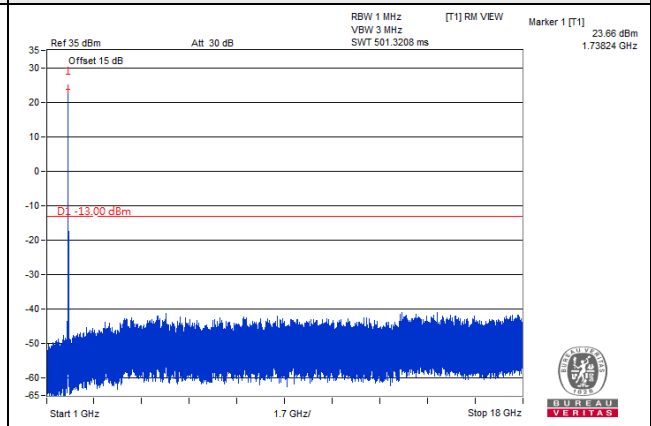

Frequency Range : 1GHz~18GHz