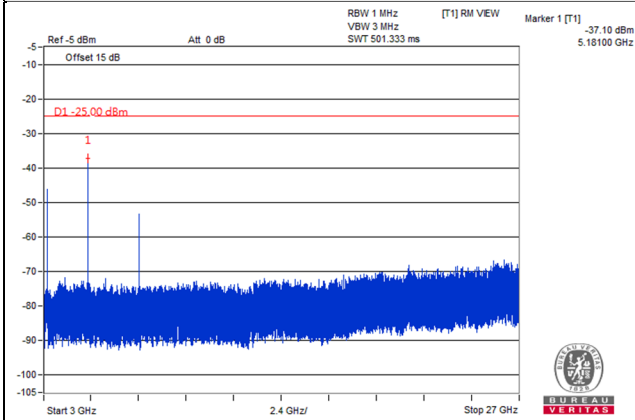

*The 9kHz signal over the limit is from Spectrum.

Channel Band width: 10MHz

Channel 37800(2575.0MHz)

Frequency Range : 9kHz~1GHz

Frequency Range : 1GHz~3GHz

Frequency Range : 3GHz~27GHz

*The 9kHz signal over the limit is from Spectrum.

Channel Band width: 10MHz

Channel 38000(2595.0MHz)

Frequency Range : 9kHz~1GHz

Frequency Range : 1GHz~3GHz

Frequency Range : 3GHz~27GHz

*The 9kHz signal over the limit is from Spectrum.

Channel Band width: 10MHz

Channel 38200(2615.0MHz)

Frequency Range : 9kHz~1GHz

Frequency Range : 1GHz~3GHz

Frequency Range : 3GHz~27GHz

*The 9kHz signal over the limit is from Spectrum.

Channel Band width: 15MHz

Channel 37825(2577.5MHz)