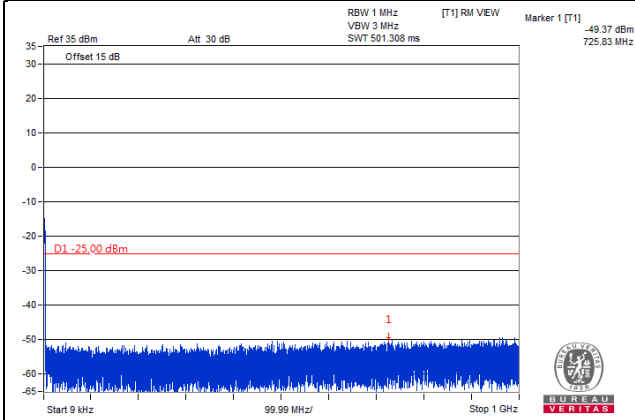

Frequency Range : 3GHz~27GHz

*The 9kHz signal over the limit is from Spectrum.

Channel Band width: 5MHz

Channel 38225(2617.5MHz)

Frequency Range : 9kHz~1GHz

Frequency Range : 1GHz~3GHz

Frequency Range : 3GHz~27GHz

*The 9kHz signal over the limit is from Spectrum.

Channel Band width: 10MHz

Channel 37800(2575.0MHz)

Frequency Range : 9kHz~1GHz

Frequency Range : 1GHz~3GHz

Frequency Range : 3GHz~27GHz

*The 9kHz signal over the limit is from Spectrum.