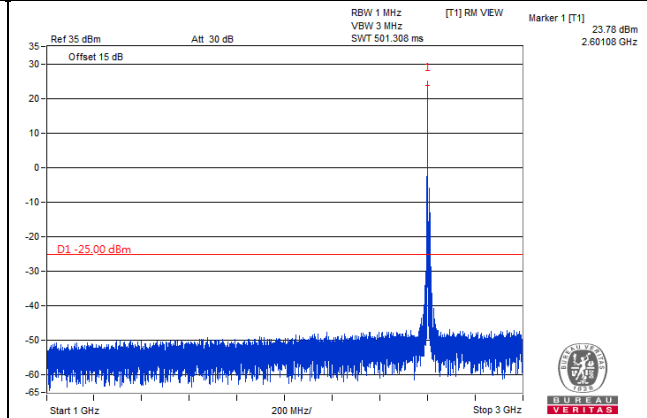

*The 9kHz signal over the limit is from Spectrum.

Channel Band width: 20MHz

Channel 38000(2595.0MHz)

Frequency Range : 9kHz~1GHz

Frequency Range : 1GHz~3GHz

Frequency Range : 3GHz~27GHz

*The 9kHz signal over the limit is from Spectrum.

Channel Band width: 20MHz

Channel 38150(2610.0MHz)

Frequency Range : 9kHz~1GHz

Frequency Range : 1GHz~3GHz

Frequency Range : 3GHz~27GHz

*The 9kHz signal over the limit is from Spectrum.

LTE Band 41

Channel Bandwidth: 5MHz