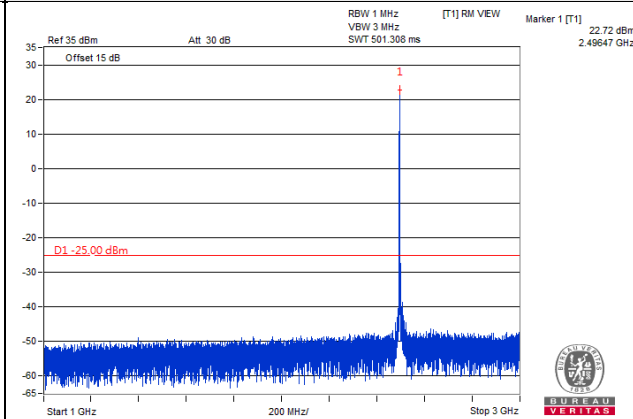

LTE Band 41

Channel Bandwidth: 5MHz

Channel 39675 (2498.5MHz)

Frequency Range : 9kHz~1GHz

Frequency Range : 1GHz~3GHz

Frequency Range : 3GHz~27GHz

*The 9kHz signal over the limit is from Spectrum.