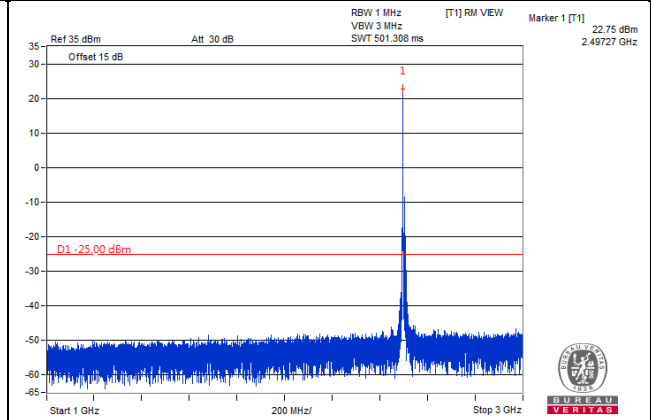

Channel Bandwidth: 20MHz

Channel 39750 (2506.0MHz)

Frequency Range : 9kHz~1GHz

Frequency Range : 1GHz~3GHz

Frequency Range : 3GHz~27GHz

*The 9kHz signal over the limit is from Spectrum.