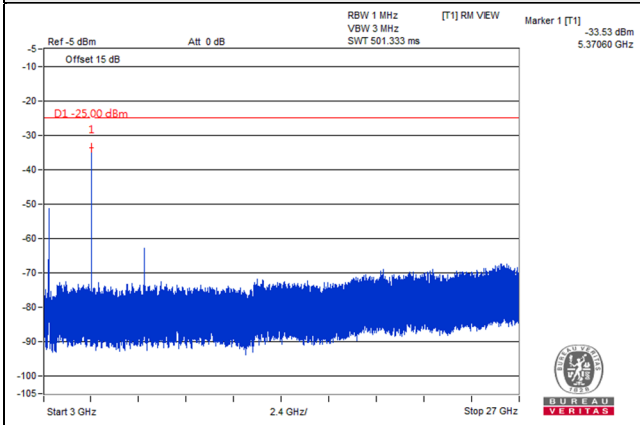

*The 9kHz signal over the limit is from Spectrum.