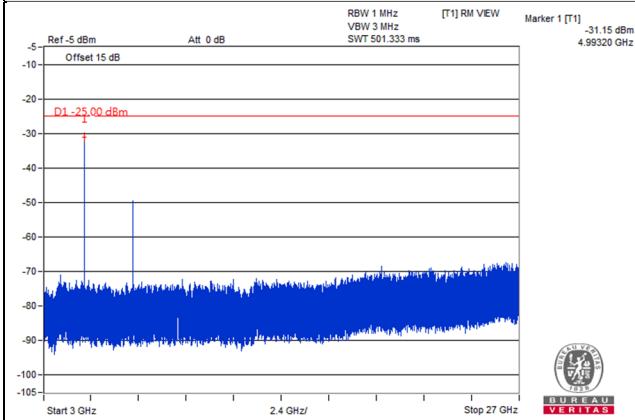

Frequency Range : 3GHz~27GHz