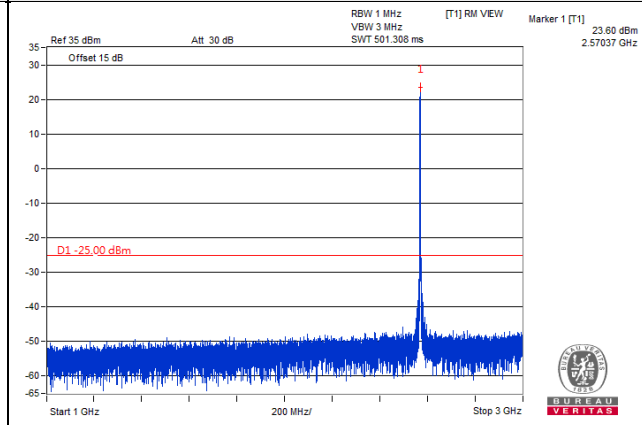

LTE Band 38

Channel Band width: 5MHz

Channel 37775(2572.5MHz)

Frequency Range : 9kHz~1GHz

Frequency Range : 1GHz~3GHz

Frequency Range : 3GHz~27GHz

*The 9kHz signal over the limit is from Spectrum.