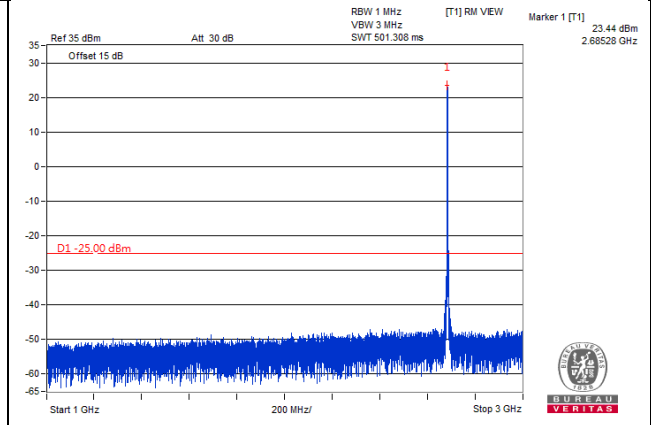

Frequency Range : 3GHz~27GHz