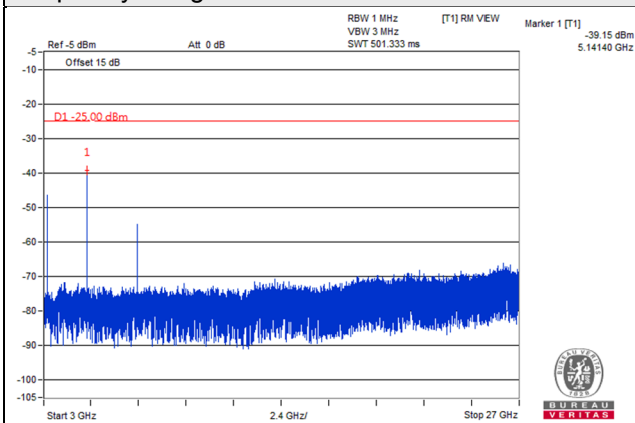

Frequency Range : 3GHz~27GHz