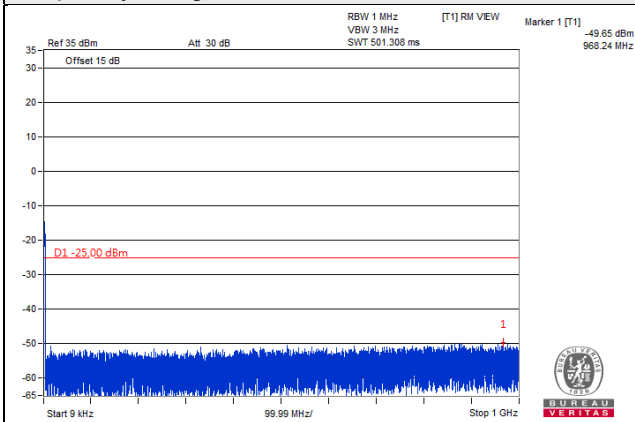

Channel Band width: 10MHz

Channel 38200(2615.0MHz)

Frequency Range : 9kHz~1GHz

Frequency Range : 1GHz~3GHz