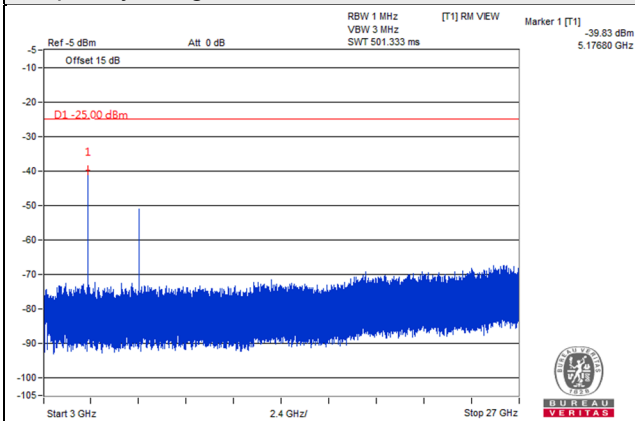

Frequency Range : 3GHz~27GHz

*The 9kHz signal over the limit is from Spectrum.

Channel Bandwidth: 10MHz

Channel 40620 (2593.0MHz)

Frequency Range : 9kHz~1GHz

Frequency Range : 1GHz~3GHz

Frequency Range : 3GHz~27GHz

*The 9kHz signal over the limit is from Spectrum.

Channel Bandwidth: 10MHz

Channel 41540 (2685.0MHz)

Frequency Range : 9kHz~1GHz

Frequency Range : 1GHz~3GHz

Frequency Range : 3GHz~27GHz

*The 9kHz signal over the limit is from Spectrum.