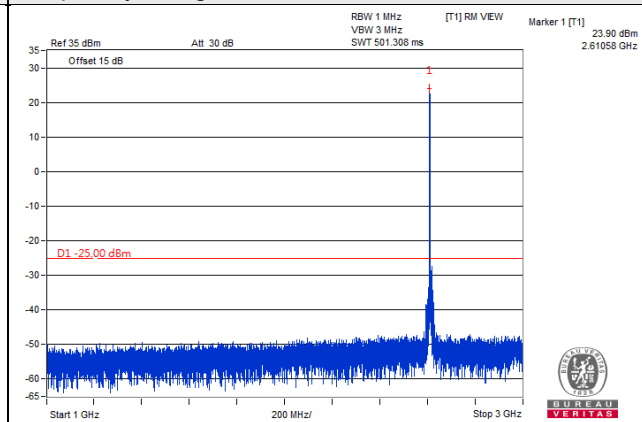

Channel Band width: 10MHz

Channel 38200(2615.0MHz)

Frequency Range : 9kHz~1GHz

Frequency Range : 1GHz~3GHz

Frequency Range : 3GHz~27GHz

*The 9kHz signal over the limit is from Spectrum.