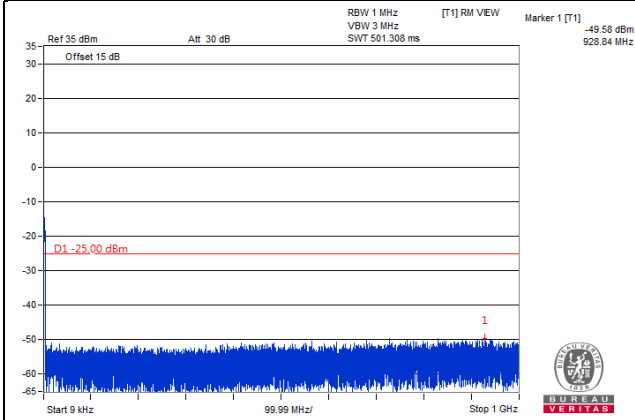

Frequency Range : 3GHz~27GHz

*The 9kHz signal over the limit is from Spectrum.

Channel Band width: 20MHz

Channel 37850(2580.0MHz)

Frequency Range : 9kHz~1GHz

Frequency Range : 1GHz~3GHz

Frequency Range : 3GHz~27GHz

*The 9kHz signal over the limit is from Spectrum.

Channel Band width: 20MHz

Channel 38000(2595.0MHz)

Frequency Range : 9kHz~1GHz

Frequency Range : 1GHz~3GHz

Frequency Range : 3GHz~27GHz

*The 9kHz signal over the limit is from Spectrum.