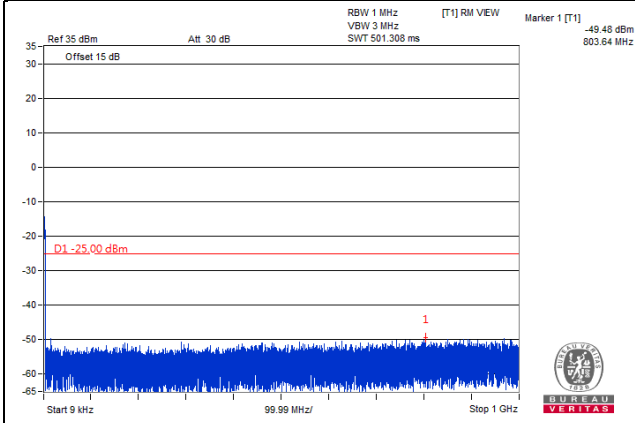

Frequency Range : 1GHz~3GHz

Frequency Range : 3GHz~27GHz

*The 9kHz signal over the limit is from Spectrum.

Channel Band width: 15MHz

Channel 38175(2612.5MHz)

Frequency Range : 9kHz~1GHz

Frequency Range : 1GHz~3GHz