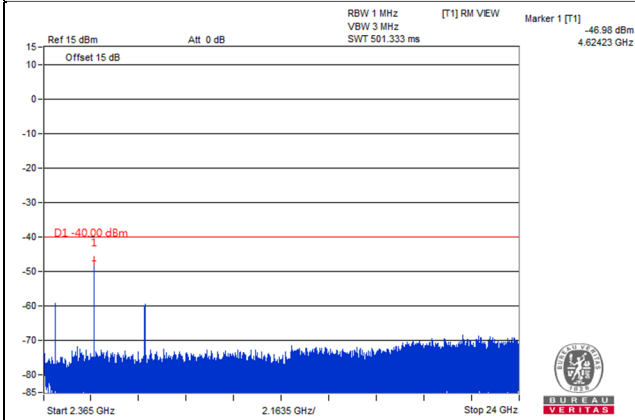

Channel 27735 (2312.5MHz)

Frequency Range : 9kHz~1GHz

Frequency Range : 1GHz~2.288GHz

Frequency Range : 2.365GHz~24GHz

*The 9kHz signal over the limit is from Spectrum.

Channel Band width: 10MHz

Channel 27710 (2310.0MHz)

Frequency Range : 9kHz~1GHz

Frequency Range : 1GHz~2.288GHz

Frequency Range : 2.365GHz~24GHz

*The 9kHz signal over the limit is from Spectrum.

LTE Band 38

Channel Band width: 5MHz

Channel 37775(2572.5MHz)

Frequency Range : 9kHz~1GHz