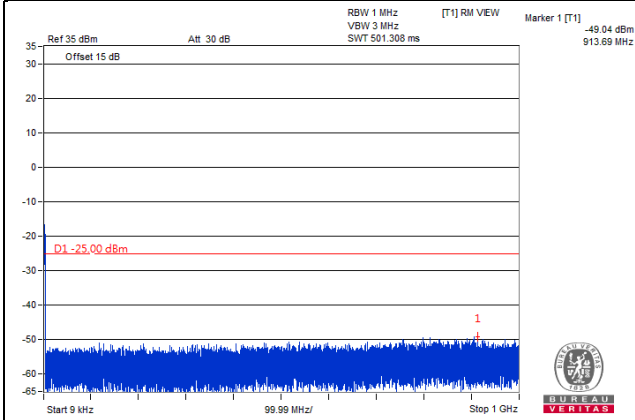

Frequency Range : 3GHz~27GHz

*The 9kHz signal over the limit is from Spectrum.

Channel Bandwidth: 10MHz

Channel 40620 (2593.0MHz)

Frequency Range : 9kHz~1GHz

Frequency Range : 1GHz~3GHz

Frequency Range : 3GHz~27GHz

*The 9kHz signal over the limit is from Spectrum.

Channel Bandwidth: 10MHz

Channel 41540 (2685.0MHz)

Frequency Range : 9kHz~1GHz

Frequency Range : 1GHz~3GHz

Frequency Range : 3GHz~27GHz

*The 9kHz signal over the limit is from Spectrum.