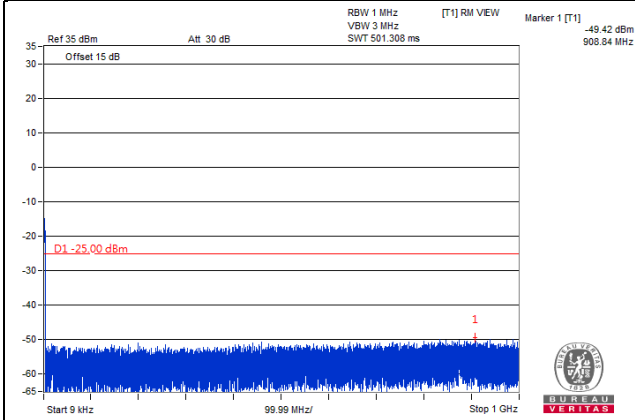

Frequency Range : 3GHz~27GHz

*The 9kHz signal over the limit is from Spectrum.

Channel Band width: 20MHz

Channel 37850(2580.0MHz)

Frequency Range : 9kHz~1GHz

Frequency Range : 1GHz~3GHz

Frequency Range : 3GHz~27GHz

*The 9kHz signal over the limit is from Spectrum.

Channel Band width: 20MHz

Channel 38000(2595.0MHz)

Frequency Range : 9kHz~1GHz

Frequency Range : 1GHz~3GHz

Frequency Range : 3GHz~27GHz

*The 9kHz signal over the limit is from Spectrum.