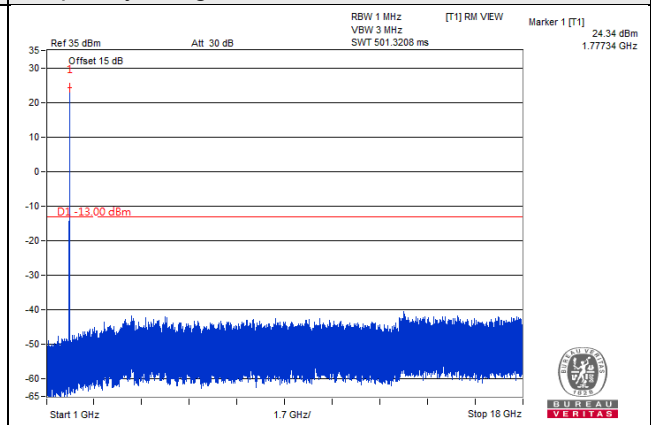

*The 9kHz signal over the limit is from Spectrum.

LTE Band 66

Channel Bandwidth: 1.4MHz

Channel 131979 (1710.7MHz)

Frequency Range : 9kHz~1GHz

Frequency Range : 1GHz~18GHz

Channel 132322 (1745.0MHz)

Frequency Range : 9kHz~1GHz

Channel 132322 (1745.0MHz)

Frequency Range : 9kHz~1GHz

Frequency Range : 1GHz~18GHz

Channel 132657 (1778.5MHz)

Frequency Range : 9kHz~1GHz

Frequency Range : 1GHz~18GHz

Channel Bandwidth: 5MHz

Channel 131997 (1712.5MHz)