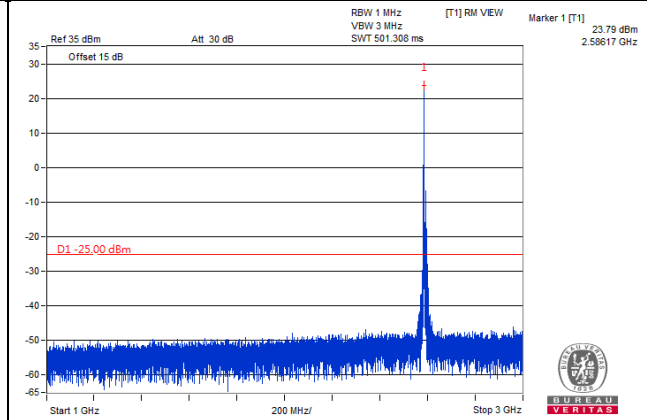

*The 9kHz signal over the limit is from Spectrum.

Channel Band width: 20MHz

Channel 38000(2595.0MHz)

Frequency Range : 9kHz~1GHz

Frequency Range : 1GHz~3GHz

Frequency Range : 3GHz~27GHz

*The 9kHz signal over the limit is from Spectrum.

Channel Band width: 20MHz

Channel 38150(2610.0MHz)

Frequency Range : 9kHz~1GHz

Frequency Range : 1GHz~3GHz

Frequency Range : 3GHz~27GHz

*The 9kHz signal over the limit is from Spectrum.

LTE Band 41

Channel Bandwidth: 5MHz