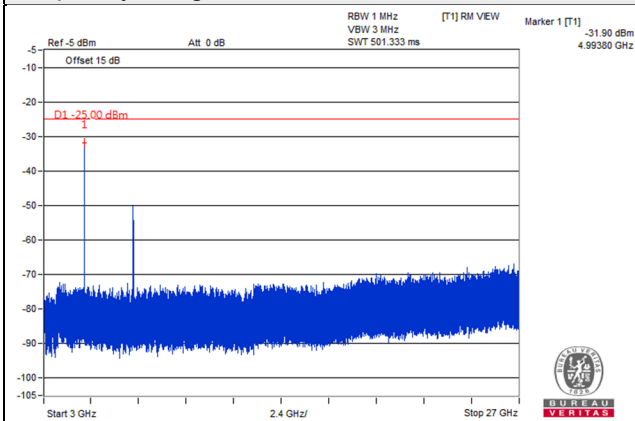

Frequency Range : 3GHz~27GHz