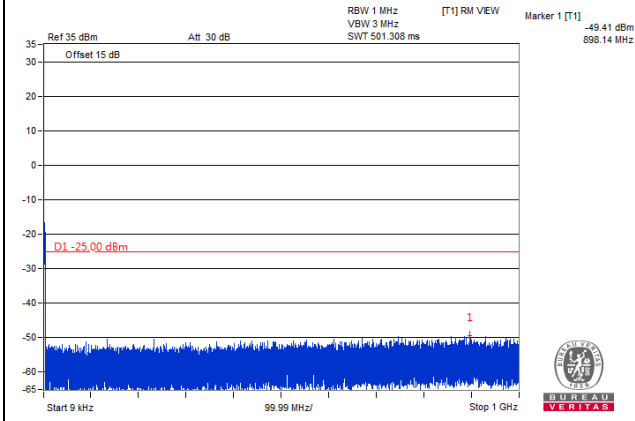

Channel Bandwidth: 15MHz

Channel 39725 (2503.5MHz)

Frequency Range : 9kHz~1GHz

Frequency Range : 1GHz~3GHz