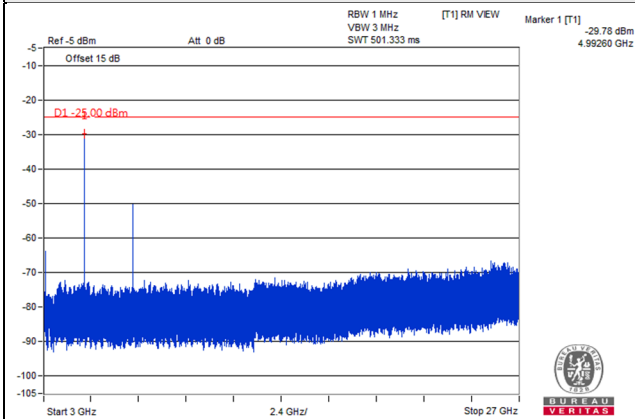

Channel Band width: 20MHz

Channel 38150(2610.0MHz)

Frequency Range : 9kHz~1GHz

Frequency Range : 1GHz~3GHz

Frequency Range : 3GHz~27GHz

*The 9kHz signal over the limit is from Spectrum.

LTE Band 41

Channel Bandwidth: 5MHz

Channel 39675 (2498.5MHz)

Frequency Range : 9kHz~1GHz

Frequency Range : 1GHz~3GHz

Frequency Range : 3GHz~27GHz

*The 9kHz signal over the limit is from Spectrum.

Channel Bandwidth: 5MHz

Channel 40620 (2593.0MHz)