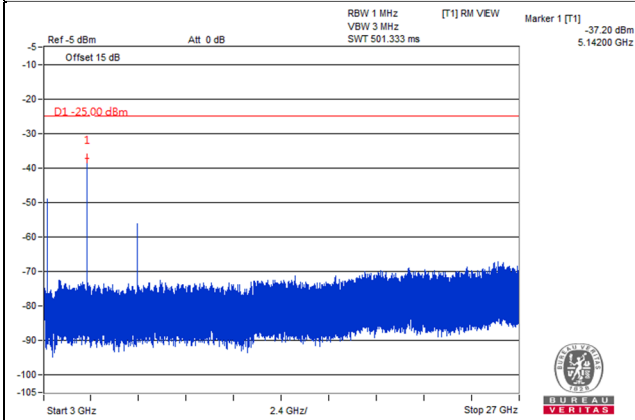

Frequency Range : 3GHz~27GHz

*The 9kHz signal over the limit is from Spectrum.

Channel Band width: 20MHz

Channel 37850(2580.0MHz)

Frequency Range : 9kHz~1GHz

Frequency Range : 1GHz~3GHz

Frequency Range : 3GHz~27GHz

*The 9kHz signal over the limit is from Spectrum.

Channel Band width: 20MHz

Channel 38000(2595.0MHz)

Frequency Range : 9kHz~1GHz

Frequency Range : 1GHz~3GHz

Frequency Range : 3GHz~27GHz

*The 9kHz signal over the limit is from Spectrum.