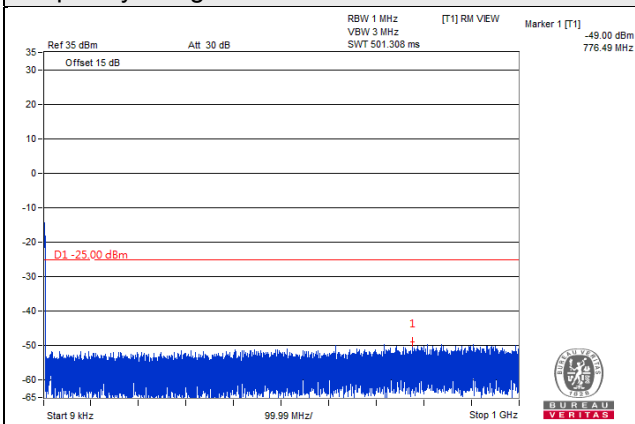

Channel Band width: 15MHz

Channel 37825(2577.5MHz)

Frequency Range : 9kHz~1GHz

Frequency Range : 1GHz~3GHz