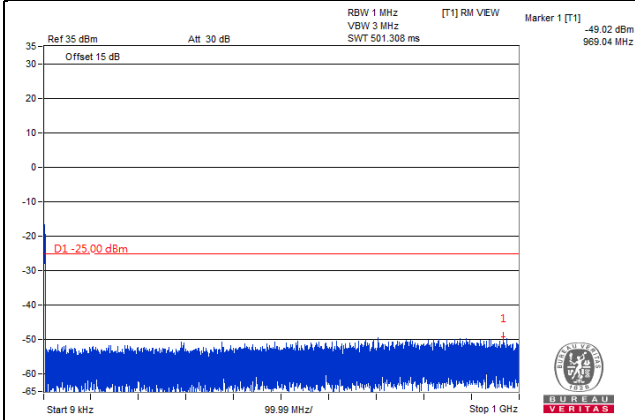

*The 9kHz signal over the limit is from Spectrum.

Channel Bandwidth: 10MHz

Channel 41540 (2685.0MHz)

Frequency Range : 9kHz~1GHz

Frequency Range : 1GHz~3GHz

Frequency Range : 3GHz~27GHz

*The 9kHz signal over the limit is from Spectrum.

Channel Bandwidth: 15MHz

Channel 39725 (2503.5MHz)

Frequency Range : 9kHz~1GHz

Frequency Range : 1GHz~3GHz

Frequency Range : 3GHz~27GHz

*The 9kHz signal over the limit is from Spectrum.

Channel Bandwidth: 15MHz

Channel 40620 (2593.0MHz)

Frequency Range : 9kHz~1GHz

Frequency Range : 1GHz~3GHz

Frequency Range : 3GHz~27GHz

*The 9kHz signal over the limit is from Spectrum.

Channel Bandwidth: 15MHz

Channel 41515 (2682.5MHz)