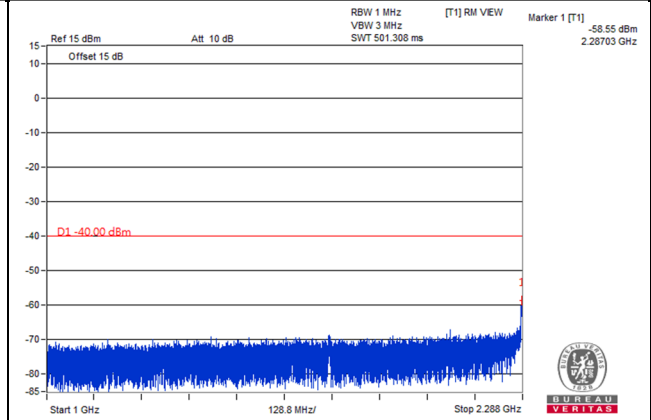

Channel Band width: 5MHz

Channel 27710 (2310.0MHz)

Frequency Range : 9kHz~1GHz

Frequency Range : 1GHz~2.288GHz

Frequency Range : 2.365GHz~24GHz

*The 9kHz signal over the limit is from Spectrum.

Channel Band width: 5MHz

Channel 27735 (2312.5MHz)

Frequency Range : 9kHz~1GHz

Frequency Range : 1GHz~2.288GHz

Frequency Range : 2.365GHz~24GHz

*The 9kHz signal over the limit is from Spectrum.

Channel Band width: 10MHz

Channel 27710 (2310.0MHz)

Frequency Range : 9kHz~1GHz

Frequency Range : 1GHz~2.288GHz

Frequency Range : 2.365GHz~24GHz

*The 9kHz signal over the limit is from Spectrum.

LTE Band 38

Channel Band width: 5MHz

Channel 37775(2572.5MHz)

Frequency Range : 9kHz~1GHz