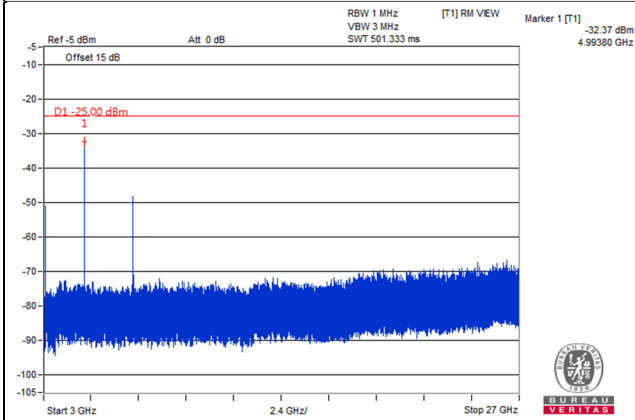

*The 9kHz signal over the limit is from Spectrum.

Channel Bandwidth: 10MHz

Channel 41540 (2685.0MHz)

Frequency Range : 9kHz~1GHz

Frequency Range : 1GHz~3GHz

Frequency Range : 3GHz~27GHz

*The 9kHz signal over the limit is from Spectrum.

Channel Bandwidth: 15MHz

Channel 39725 (2503.5MHz)

Frequency Range : 9kHz~1GHz

Frequency Range : 1GHz~3GHz

Frequency Range : 3GHz~27GHz

*The 9kHz signal over the limit is from Spectrum.

Channel Bandwidth: 15MHz

Channel 40620 (2593.0MHz)

Frequency Range : 9kHz~1GHz

Frequency Range : 1GHz~3GHz

Frequency Range : 3GHz~27GHz

*The 9kHz signal over the limit is from Spectrum.

Channel Bandwidth: 15MHz

Channel 41515 (2682.5MHz)