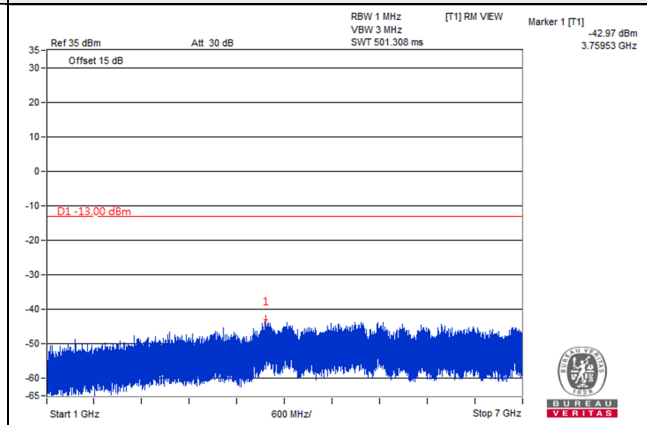

Frequency Range : 1GHz~7GHz

Channel Bandwidth: 10MHz

Channel 133172 (668.0MHz)

Frequency Range : 9kHz~1GHz

Frequency Range : 1GHz~7GHz

Channel 133297 (680.5MHz)

Frequency Range : 9kHz~1GHz

Frequency Range : 1GHz~7GHz

Channel 133422 (693.0MHz)

Frequency Range : 9kHz~1GHz

Frequency Range : 1GHz~7GHz