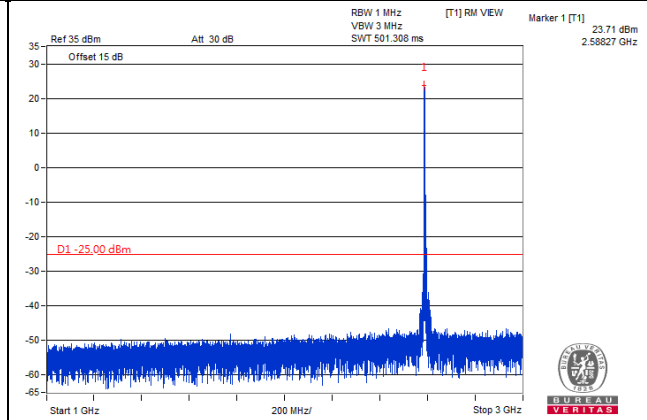

Channel Band width: 15MHz

Channel 38000(2595.0MHz)

Frequency Range : 9kHz~1GHz

Frequency Range : 1GHz~3GHz

Frequency Range : 3GHz~27GHz

*The 9kHz signal over the limit is from Spectrum.