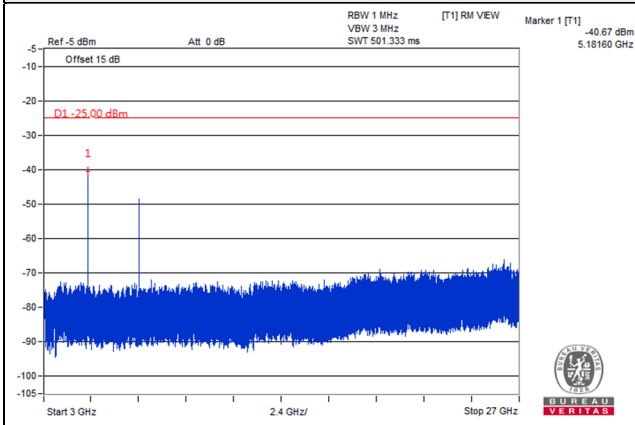

Frequency Range : 3GHz~27GHz