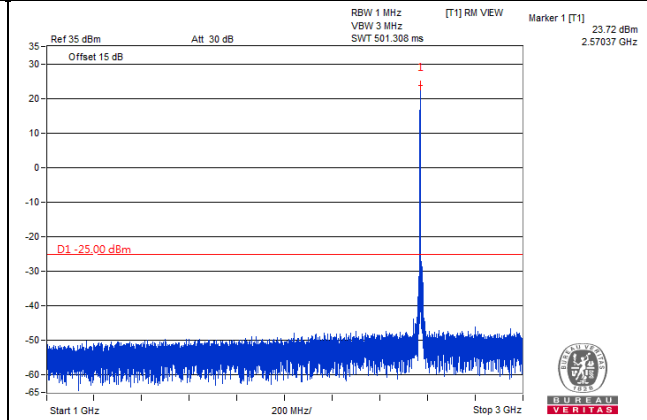

*The 9kHz signal over the limit is from Spectrum.

Channel Band width: 10MHz

Channel 37800(2575.0MHz)

Frequency Range : 9kHz~1GHz

Frequency Range : 1GHz~3GHz

Frequency Range : 3GHz~27GHz

*The 9kHz signal over the limit is from Spectrum.