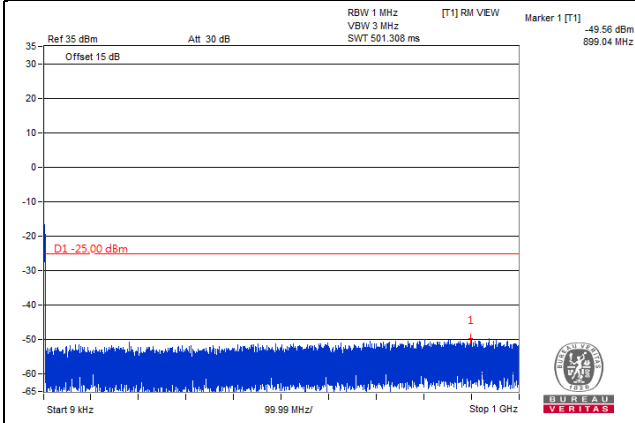

Frequency Range : 1GHz~3GHz

Frequency Range : 3GHz~27GHz

*The 9kHz signal over the limit is from Spectrum.

Channel Bandwidth: 20MHz

Channel 40620 (2593.0MHz)

Frequency Range : 9kHz~1GHz

Frequency Range : 1GHz~3GHz

*The 9kHz signal over the limit is from Spectrum.

LTE Band 66

Channel Bandwidth: 1.4MHz

Channel 131979 (1710.7MHz)

Frequency Range : 9kHz~1GHz

Frequency Range : 1GHz~18GHz

Channel 132322 (1745.0MHz)

Frequency Range : 9kHz~1GHz