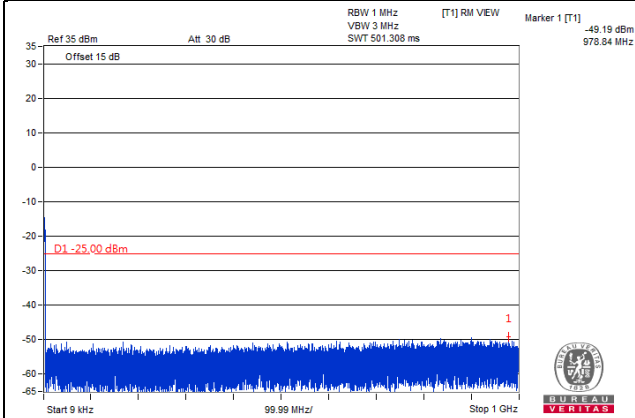

*The 9kHz signal over the limit is from Spectrum.

Channel Band width: 20MHz

Channel 38000(2595.0MHz)

Frequency Range : 9kHz~1GHz

Frequency Range : 1GHz~3GHz

Frequency Range : 3GHz~27GHz

*The 9kHz signal over the limit is from Spectrum.

Channel Band width: 20MHz

Channel 38150(2610.0MHz)

Frequency Range : 9kHz~1GHz

Frequency Range : 1GHz~3GHz

Frequency Range : 3GHz~27GHz

*The 9kHz signal over the limit is from Spectrum.

LTE Band 41

Channel Bandwidth: 5MHz