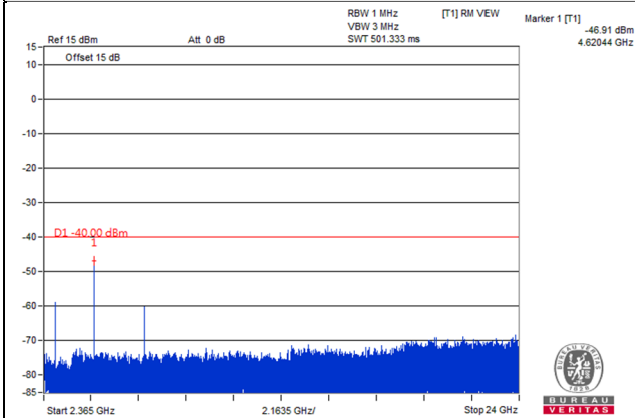

Channel Band width: 5MHz

Channel 27710 (2310.0MHz)

Frequency Range : 9kHz~1GHz

Frequency Range : 1GHz~2.288GHz

Frequency Range : 2.365GHz~24GHz

*The 9kHz signal over the limit is from Spectrum.

Channel Band width: 5MHz

Channel 27735 (2312.5MHz)

Frequency Range : 9kHz~1GHz

Frequency Range : 1GHz~2.288GHz

Frequency Range : 2.365GHz~24GHz

*The 9kHz signal over the limit is from Spectrum.

Channel Band width: 10MHz

Channel 27710 (2310.0MHz)

Frequency Range : 9kHz~1GHz

Frequency Range : 1GHz~2.288GHz

Frequency Range : 2.365GHz~24GHz

*The 9kHz signal over the limit is from Spectrum.

LTE Band 38

Channel Band width: 5MHz

Channel 37775(2572.5MHz)

Frequency Range : 9kHz~1GHz