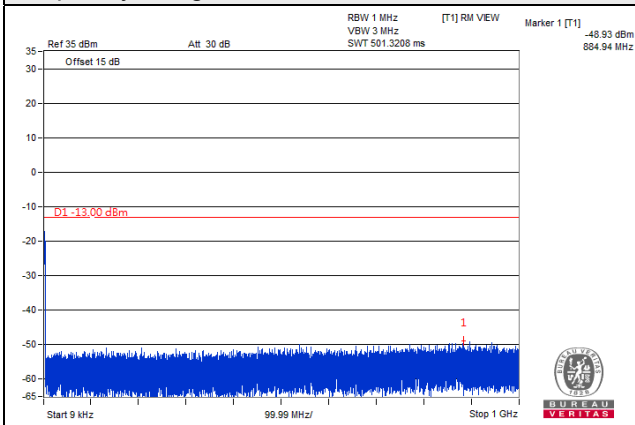

Frequency Range : 9kHz~1GHz

Frequency Range : 1GHz~18GHz

Channel 132322 (1745.0MHz)

Frequency Range : 9kHz~1GHz

Frequency Range : 1GHz~18GHz

Channel 132647 (1777.5MHz)

Frequency Range : 9kHz~1GHz

Frequency Range : 1GHz~18GHz