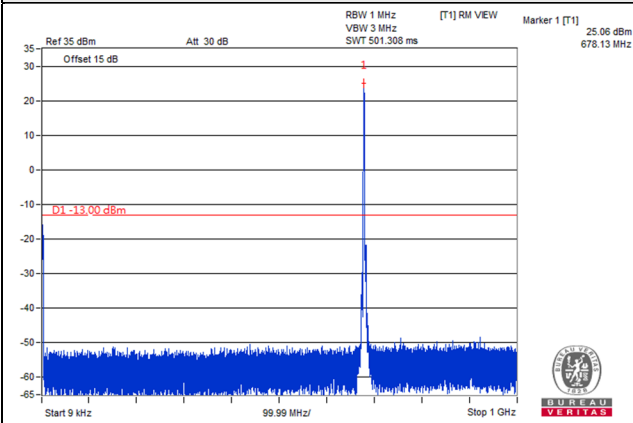

Channel 133147 (665.5MHz)

Frequency Range : 9kHz~1GHz

Frequency Range : 1GHz~7GHz

Channel 133297 (680.5MHz)

Frequency Range : 9kHz~1GHz

Frequency Range : 1GHz~7GHz

Channel 133447 (695.5MHz)

Frequency Range : 9kHz~1GHz