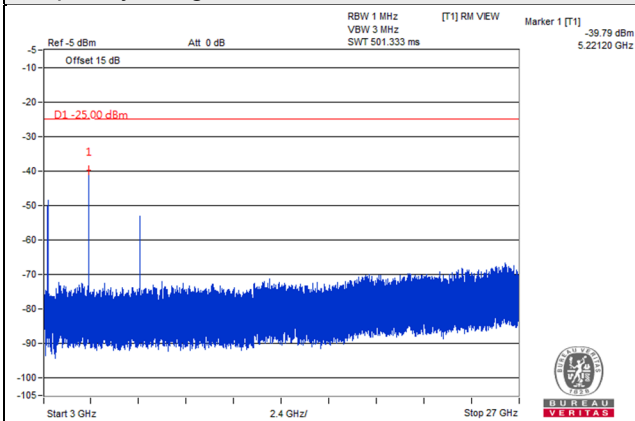

Channel 38200(2615.0MHz)

Frequency Range : 9kHz~1GHz

Frequency Range : 1GHz~3GHz

Frequency Range : 3GHz~27GHz

*The 9kHz signal over the limit is from Spectrum.

Channel Band width: 15MHz

Channel 37825(2577.5MHz)