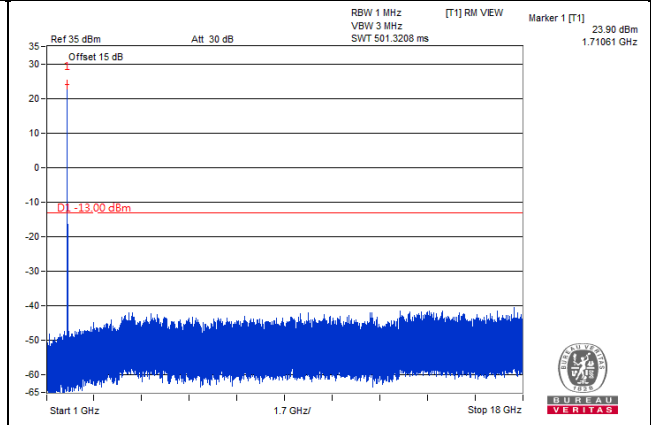

Frequency Range : 1GHz~18GHz