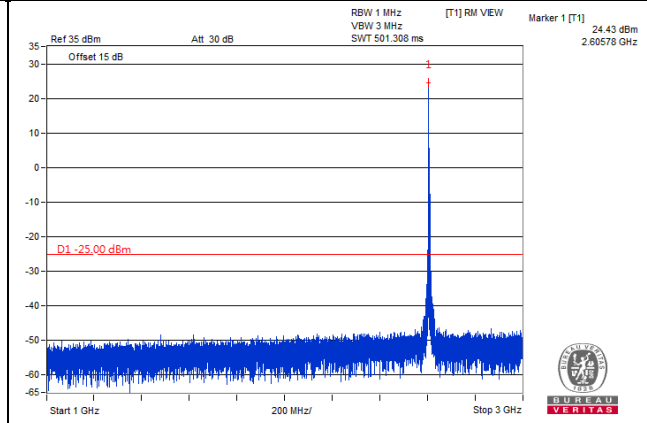

Frequency Range : 1GHz~3GHz

Frequency Range : 3GHz~27GHz

*The 9kHz signal over the limit is from Spectrum.

Channel Band width: 15MHz

Channel 38175(2612.5MHz)

Frequency Range : 9kHz~1GHz

Frequency Range : 1GHz~3GHz