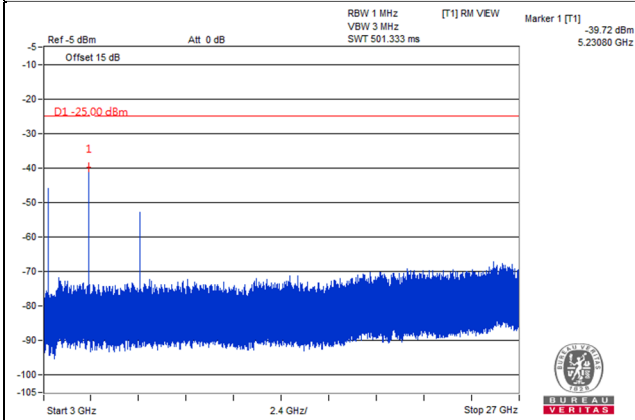

Frequency Range : 3GHz~27GHz

*The 9kHz signal over the limit is from Spectrum.

Channel Band width: 5MHz

Channel 38225(2617.5MHz)

Frequency Range : 9kHz~1GHz

Frequency Range : 1GHz~3GHz

Frequency Range : 3GHz~27GHz

*The 9kHz signal over the limit is from Spectrum.

Channel Band width: 10MHz

Channel 37800(2575.0MHz)

Frequency Range : 9kHz~1GHz

Frequency Range : 1GHz~3GHz

Frequency Range : 3GHz~27GHz

*The 9kHz signal over the limit is from Spectrum.