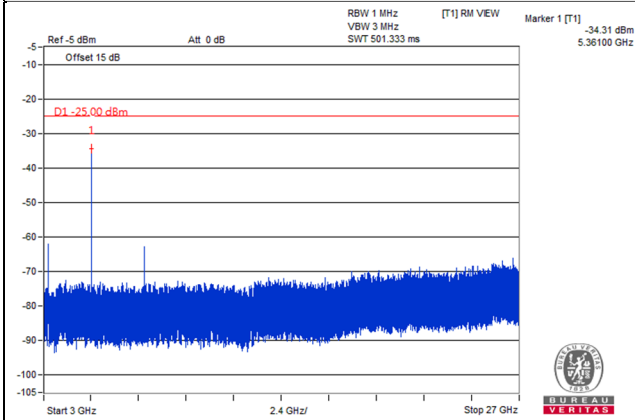

*The 9kHz signal over the limit is from Spectrum.

Channel Bandwidth: 10MHz

Channel 41540 (2685.0MHz)

Frequency Range : 9kHz~1GHz

Frequency Range : 1GHz~3GHz

Frequency Range : 3GHz~27GHz

*The 9kHz signal over the limit is from Spectrum.