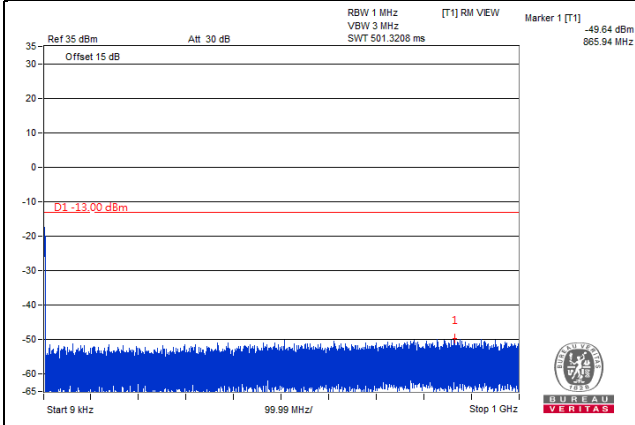

Channel Bandwidth: 10MHz

Channel 132022 (1715.0MHz)

Frequency Range : 9kHz~1GHz