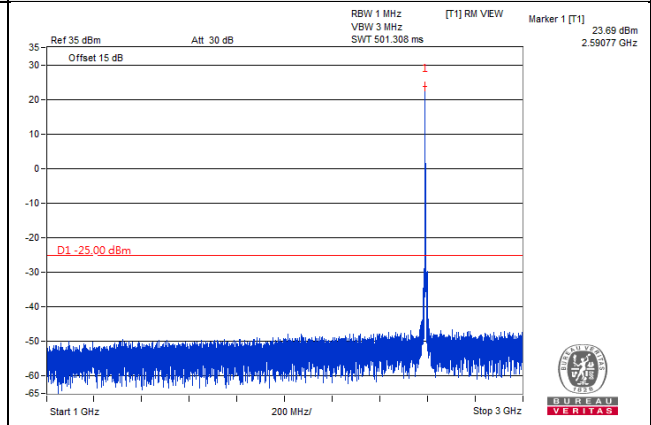

Channel Bandwidth: 5MHz

Channel 40620 (2593.0MHz)

Frequency Range : 9kHz~1GHz

Frequency Range : 1GHz~3GHz

Frequency Range : 3GHz~27GHz

*The 9kHz signal over the limit is from Spectrum.