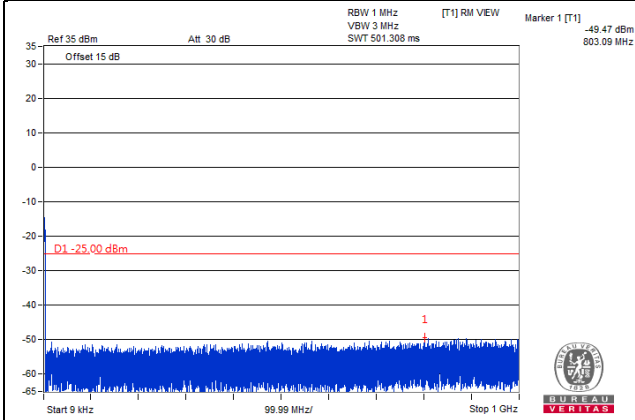

Frequency Range : 3GHz~27GHz

*The 9kHz signal over the limit is from Spectrum.

Channel Band width: 5MHz

Channel 38225(2617.5MHz)

Frequency Range : 9kHz~1GHz

Frequency Range : 1GHz~3GHz

Frequency Range : 3GHz~27GHz

*The 9kHz signal over the limit is from Spectrum.

Channel Band width: 10MHz

Channel 37800(2575.0MHz)

Frequency Range : 9kHz~1GHz

Frequency Range : 1GHz~3GHz

Frequency Range : 3GHz~27GHz

*The 9kHz signal over the limit is from Spectrum.