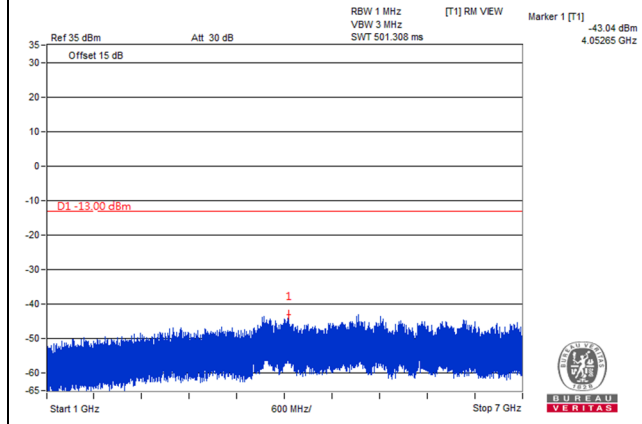

Frequency Range : 1GHz~7GHz