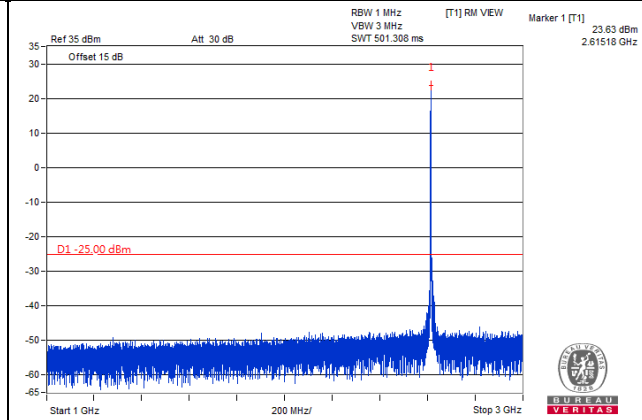

Frequency Range : 3GHz~27GHz

*The 9kHz signal over the limit is from Spectrum.

Channel Band width: 5MHz

Channel 38225(2617.5MHz)

Frequency Range : 9kHz~1GHz

Frequency Range : 1GHz~3GHz

Frequency Range : 3GHz~27GHz

*The 9kHz signal over the limit is from Spectrum.

Channel Band width: 10MHz

Channel 37800(2575.0MHz)

Frequency Range : 9kHz~1GHz

Frequency Range : 1GHz~3GHz

Frequency Range : 3GHz~27GHz

*The 9kHz signal over the limit is from Spectrum.