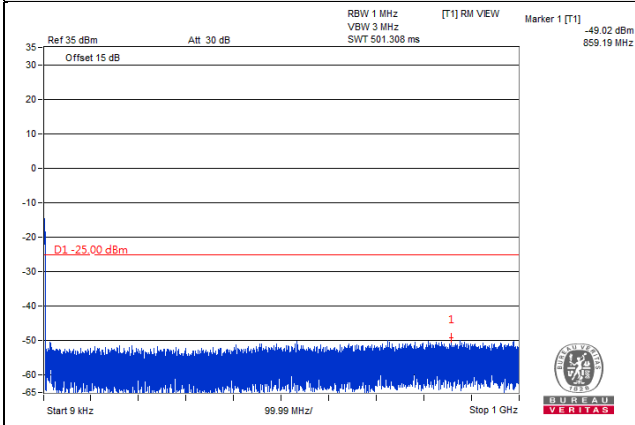

Frequency Range : 9kHz~1GHz

Frequency Range : 1GHz~2.288GHz

Frequency Range : 2.365GHz~24GHz

*The 9kHz signal over the limit is from Spectrum.

LTE Band 38

Channel Band width: 5MHz

Channel 37775(2572.5MHz)

Frequency Range : 9kHz~1GHz