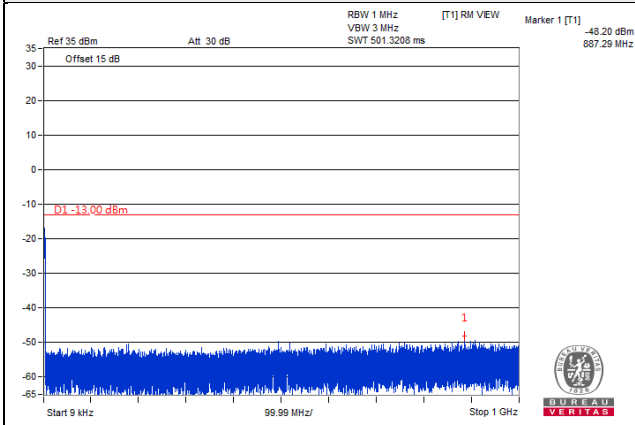

Channel Bandwidth: 10MHz

Channel 132022 (1715.0MHz)

Frequency Range : 9kHz~1GHz

Frequency Range : 1GHz~18GHz

Channel 132322 (1745.0MHz)

Frequency Range : 9kHz~1GHz

Frequency Range : 1GHz~18GHz

Channel 132622 (1775.0MHz)