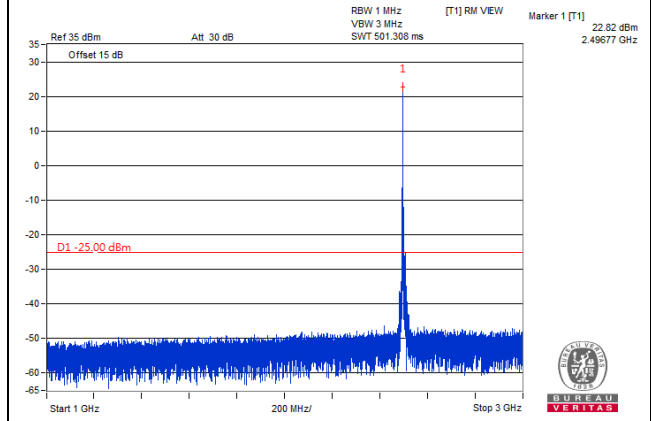

Channel Bandwidth: 15MHz

Channel 39725 (2503.5MHz)

Frequency Range : 9kHz~1GHz

Frequency Range : 1GHz~3GHz

Frequency Range : 3GHz~27GHz

*The 9kHz signal over the limit is from Spectrum.