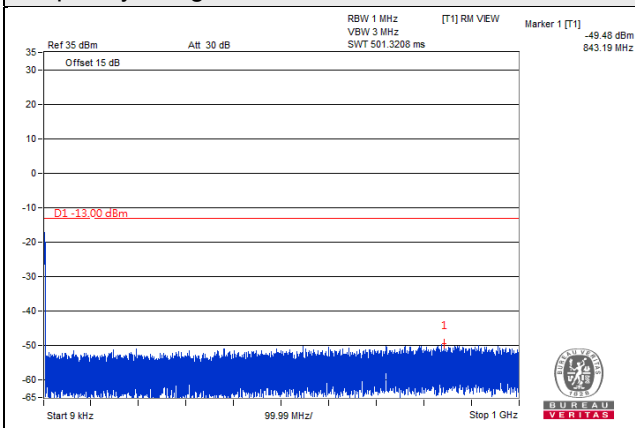

Channel 132597 (1772.5MHz)

Frequency Range : 9kHz~1GHz