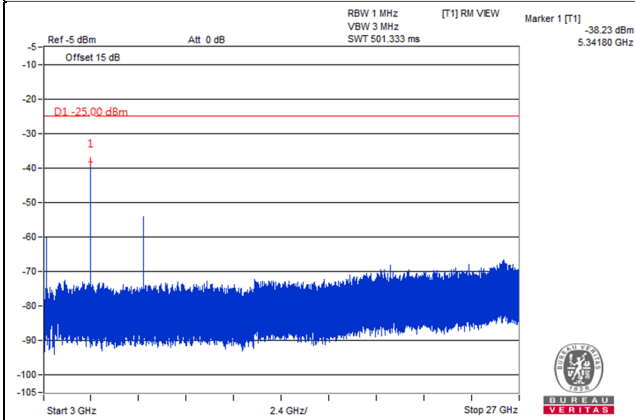

Frequency Range : 3GHz~27GHz

*The 9kHz signal over the limit is from Spectrum.

Channel Bandwidth: 20MHz

Channel 41490 (2680.0MHz)

Frequency Range : 9kHz~1GHz

Frequency Range : 1GHz~3GHz

Frequency Range : 3GHz~27GHz

*The 9kHz signal over the limit is from Spectrum.

LTE Band 66

Channel Bandwidth: 1.4MHz

Channel 131979 (1710.7MHz)

Frequency Range : 9kHz~1GHz

Frequency Range : 1GHz~18GHz

Channel 132322 (1745.0MHz)

Frequency Range : 9kHz~1GHz