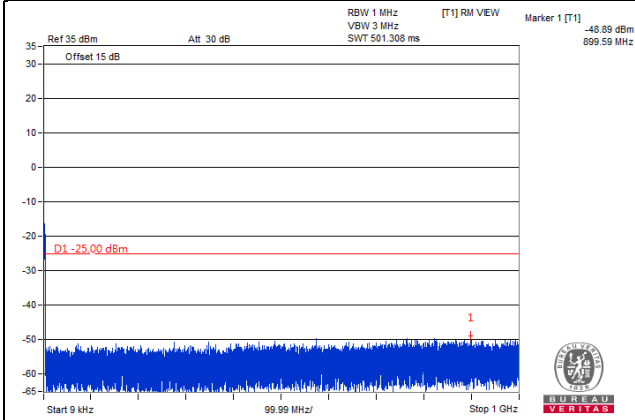

Frequency Range : 3GHz~27GHz

*The 9kHz signal over the limit is from Spectrum.

Channel Bandwidth: 10MHz

Channel 40620 (2593.0MHz)

Frequency Range : 9kHz~1GHz

Frequency Range : 1GHz~3GHz

Frequency Range : 3GHz~27GHz

*The 9kHz signal over the limit is from Spectrum.

Channel Bandwidth: 10MHz

Channel 41540 (2685.0MHz)

Frequency Range : 9kHz~1GHz

Frequency Range : 1GHz~3GHz

Frequency Range : 3GHz~27GHz

*The 9kHz signal over the limit is from Spectrum.