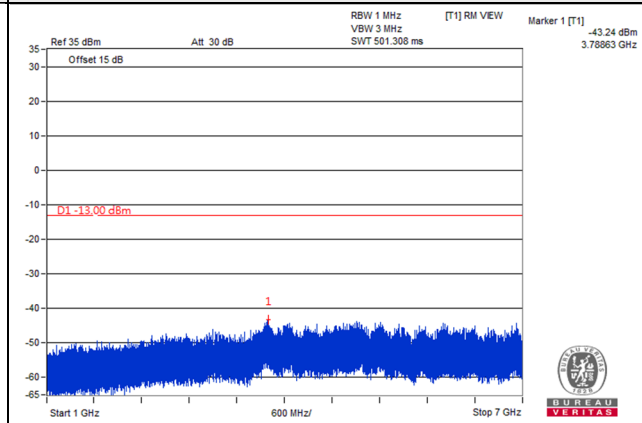

Channel 132322 (1745.0MHz)

Frequency Range : 9kHz~1GHz

Frequency Range : 1GHz~18GHz

Channel 132572 (1770.0MHz)

Frequency Range : 9kHz~1GHz

Frequency Range : 1GHz~18GHz

LTE Band 71

Channel Bandwidth: 5MHz

Channel 133147 (665.5MHz)

Frequency Range : 9kHz~1GHz

Frequency Range : 1GHz~7GHz

Channel 133297 (680.5MHz)

Frequency Range : 9kHz~1GHz

Frequency Range : 1GHz~7GHz

Channel 133447 (695.5MHz)

Frequency Range : 9kHz~1GHz