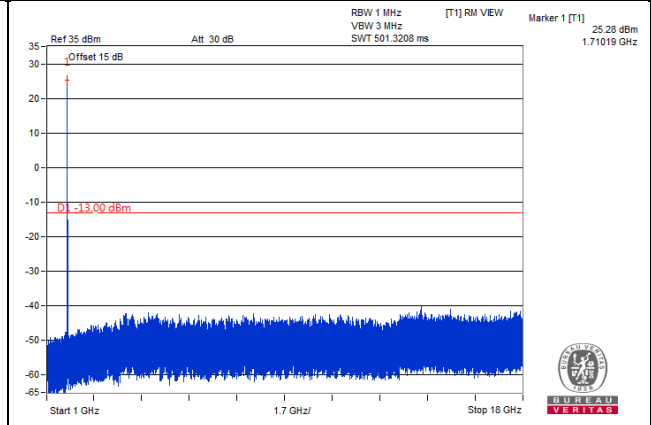

*The 9kHz signal over the limit is from Spectrum.

LTE Band 66

Channel Bandwidth: 1.4MHz

Channel 131979 (1710.7MHz)

Frequency Range : 9kHz~1GHz

Frequency Range : 1GHz~18GHz

Channel 132322 (1745.0MHz)

Frequency Range : 9kHz~1GHz

Frequency Range : 1GHz~18GHz

Channel 132665 (1779.3MHz)

Frequency Range : 9kHz~1GHz

Frequency Range : 1GHz~18GHz

Channel Bandwidth: 3MHz

Channel 131987 (1711.5MHz)

Frequency Range : 9kHz~1GHz

Frequency Range : 1GHz~18GHz