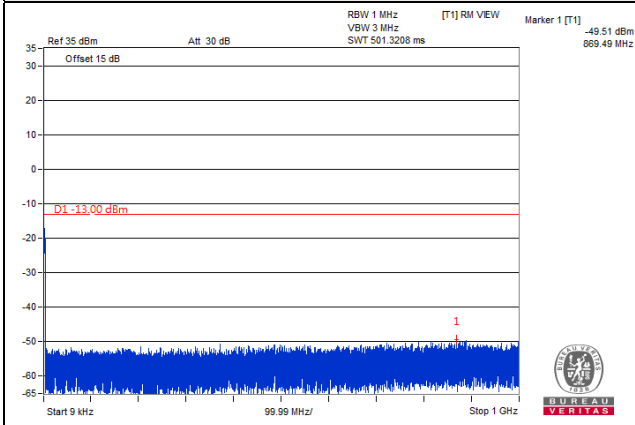

Frequency Range : 1GHz~18GHz

Channel 132597 (1772.5MHz)

Frequency Range : 9kHz~1GHz

Frequency Range : 1GHz~18GHz

Channel Bandwidth: 20MHz

Channel 132072 (1720.0MHz)

Frequency Range : 9kHz~1GHz

Frequency Range : 1GHz~18GHz

Channel 132322 (1745.0MHz)

Frequency Range : 9kHz~1GHz

Frequency Range : 1GHz~18GHz

Channel 132572 (1770.0MHz)

Frequency Range : 9kHz~1GHz

Frequency Range : 1GHz~18GHz

LTE Band 71

Channel Bandwidth: 5MHz