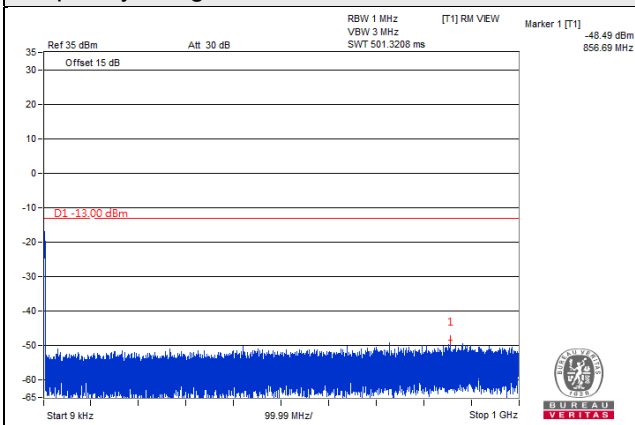

Channel 132322 (1745.0MHz)

Frequency Range : 9kHz~1GHz

Frequency Range : 1GHz~18GHz

Channel 132572 (1770.0MHz)

Frequency Range : 9kHz~1GHz

Frequency Range : 1GHz~18GHz

LTE Band 71

Channel Bandwidth: 5MHz