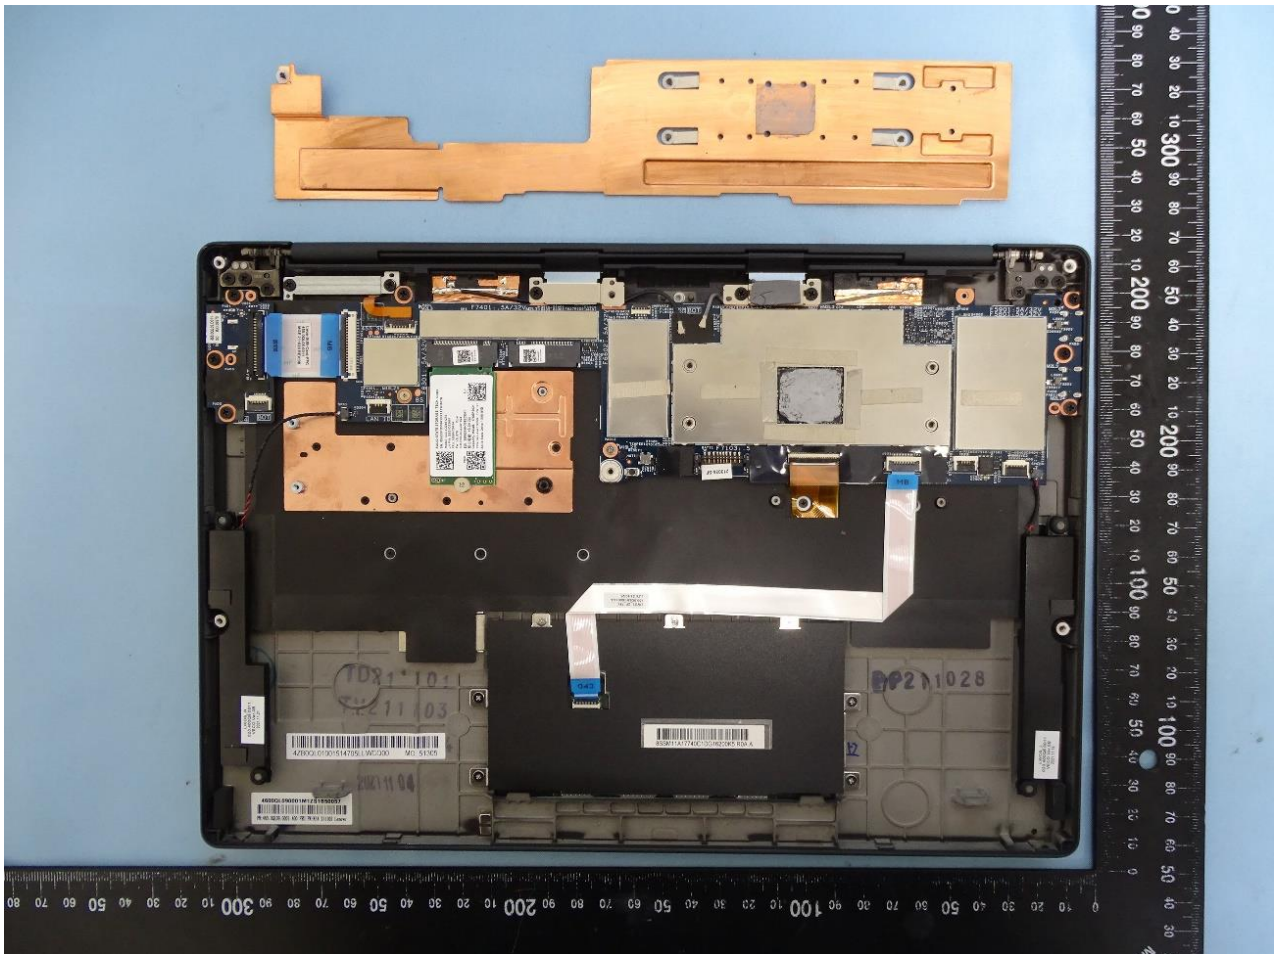

3. Internal Photograph of EUT

Brand Name: Lenovo / Model Name: TP00139A

INPAQ Antenna

WLAN Main Antenna

Bluetooth and WLAN Aux. Antenna

WNC Antenna

WLAN Module

WLAN Main Antenna

Bluetooth and WLAN Aux. Antenna

————THE END————