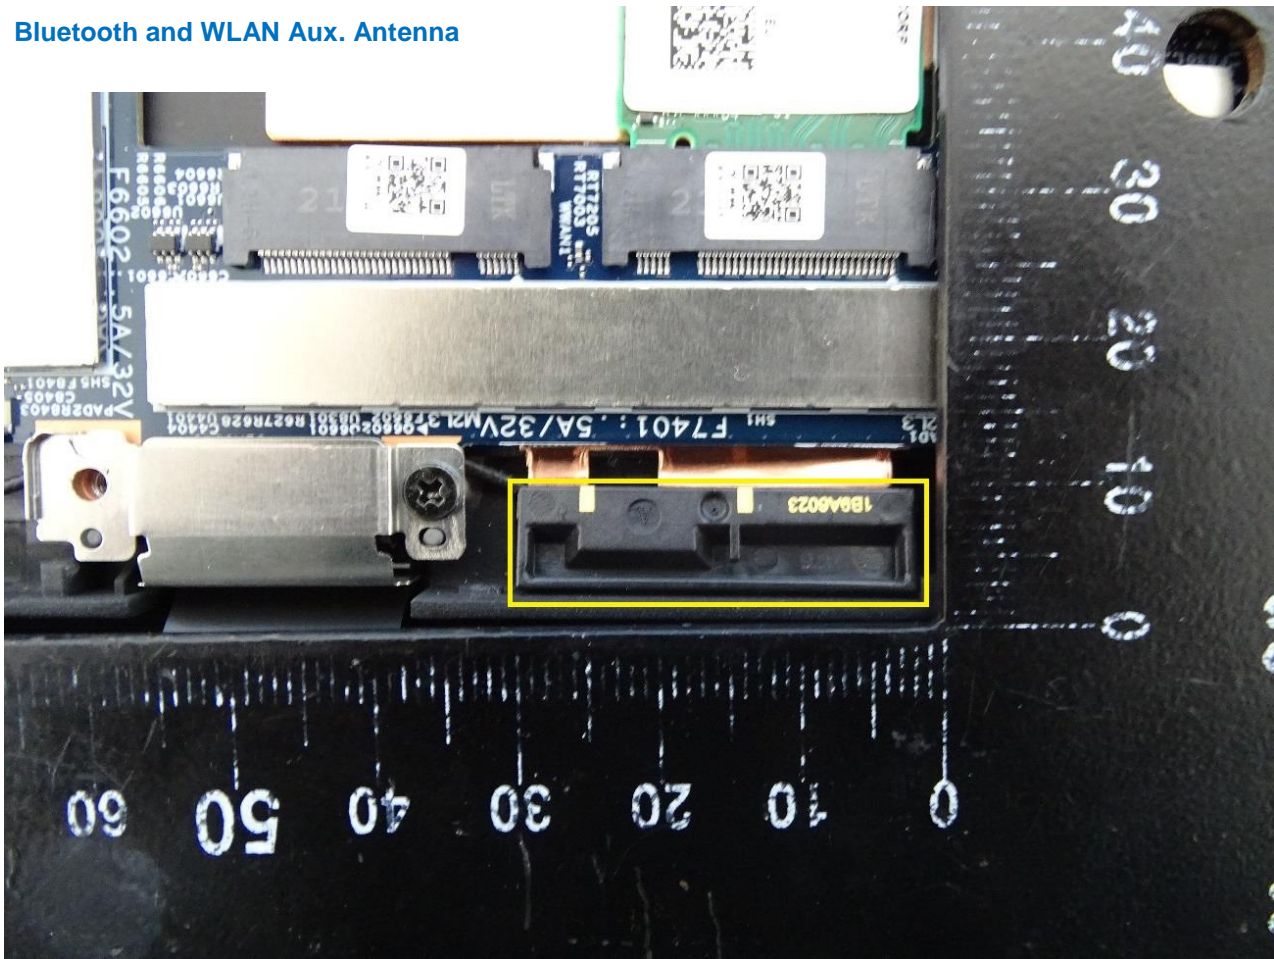

Bluetooth and WLAN Aux. Antenna

————THE END————