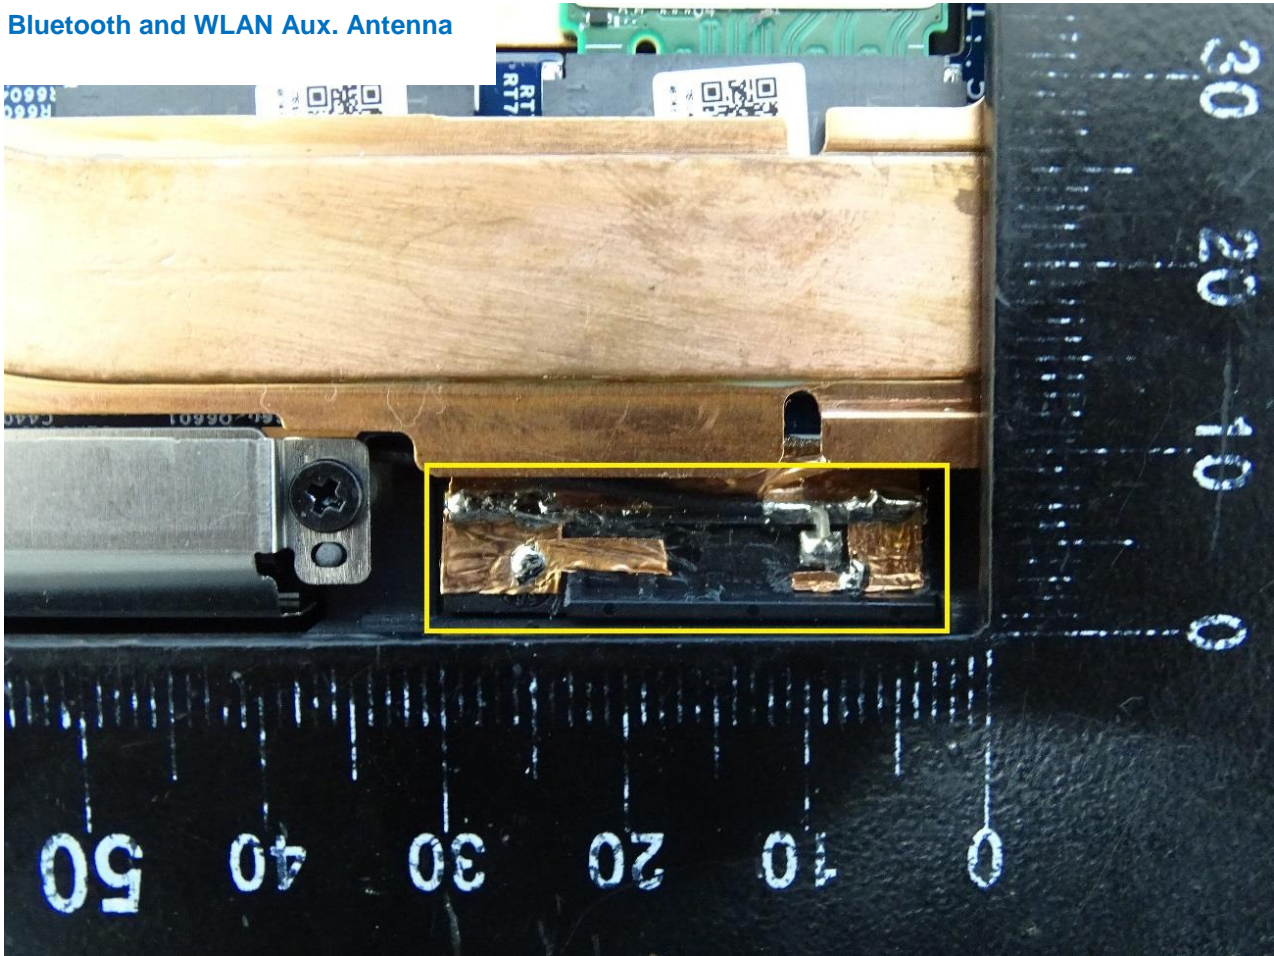

3. Internal Photograph of EUT

Brand Name: Lenovo / Model Name: TP00139A

INPAQ Antenna

WLAN Main Antenna

Bluetooth and WLAN Aux. Antenna

WNC Antenna

WLAN Module

WLAN Main Antenna

Bluetooth and WLAN Aux. Antenna

————THE END————