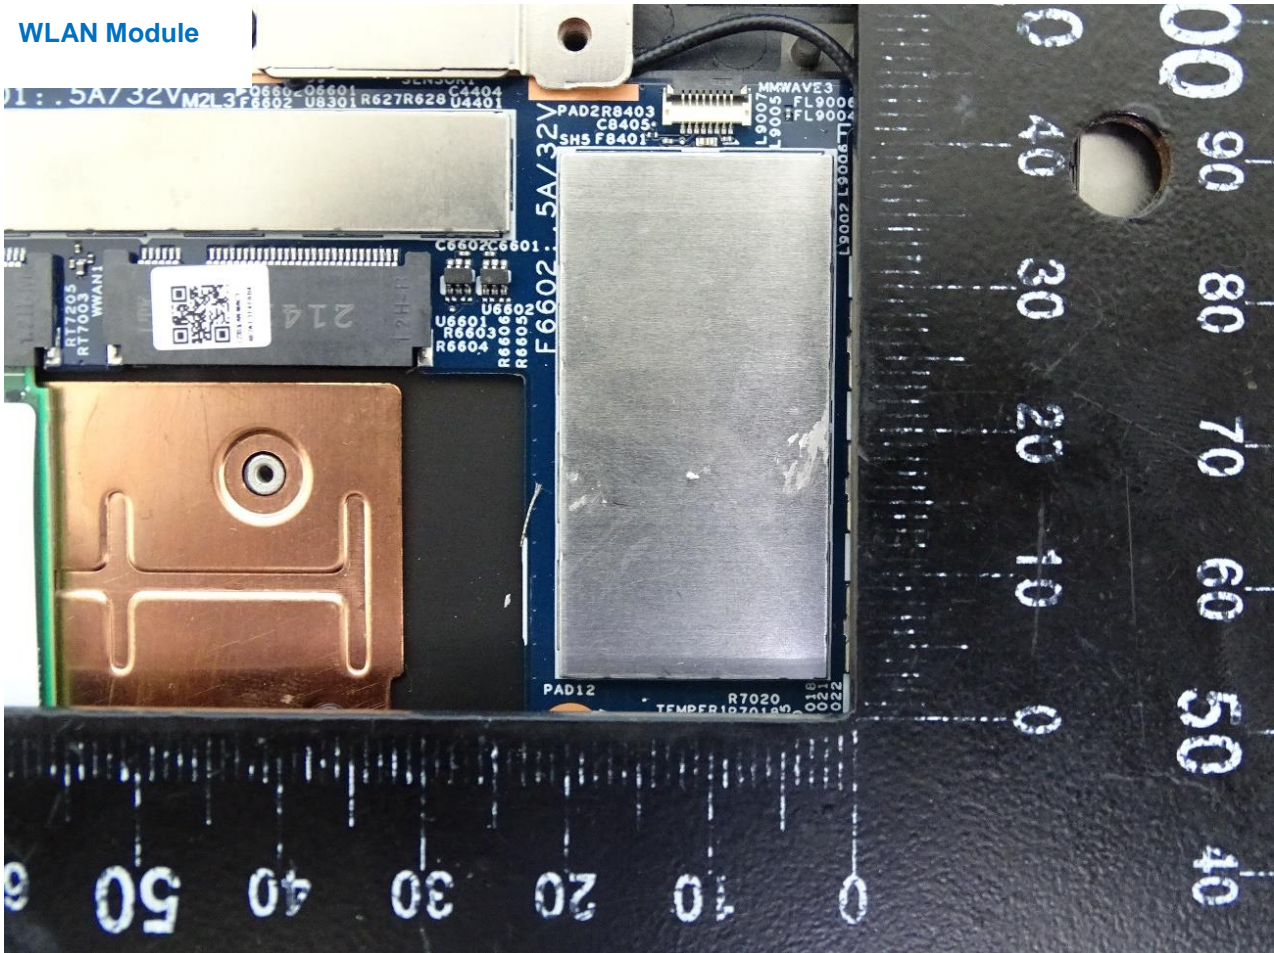

3. Internal Photograph of EUT

Brand Name: Lenovo / Model Name: TP00139A

INPAQ Antenna

WLAN Main Antenna

Bluetooth and WLAN Aux. Antenna

WNC Antenna

WLAN Module

WLAN Main Antenna