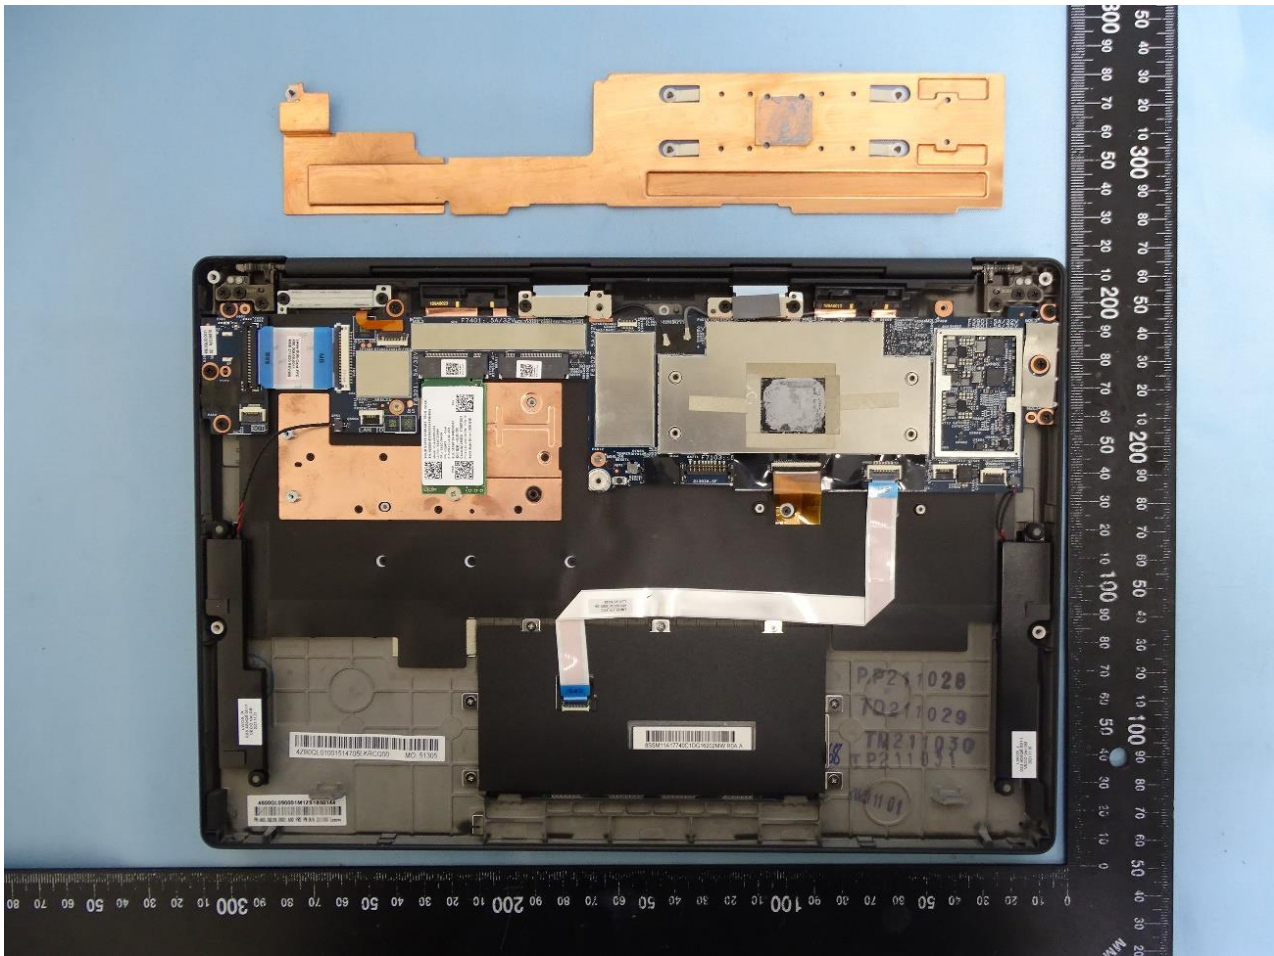

3. Internal Photograph of EUT

Brand Name: Lenovo / Model Name: TP00139A

INPAQ Antenna

WLAN Main Antenna

Bluetooth and WLAN Aux. Antenna

WNC Antenna

WLAN Module

WLAN Main Antenna

Bluetooth and WLAN Aux. Antenna

————THE END————