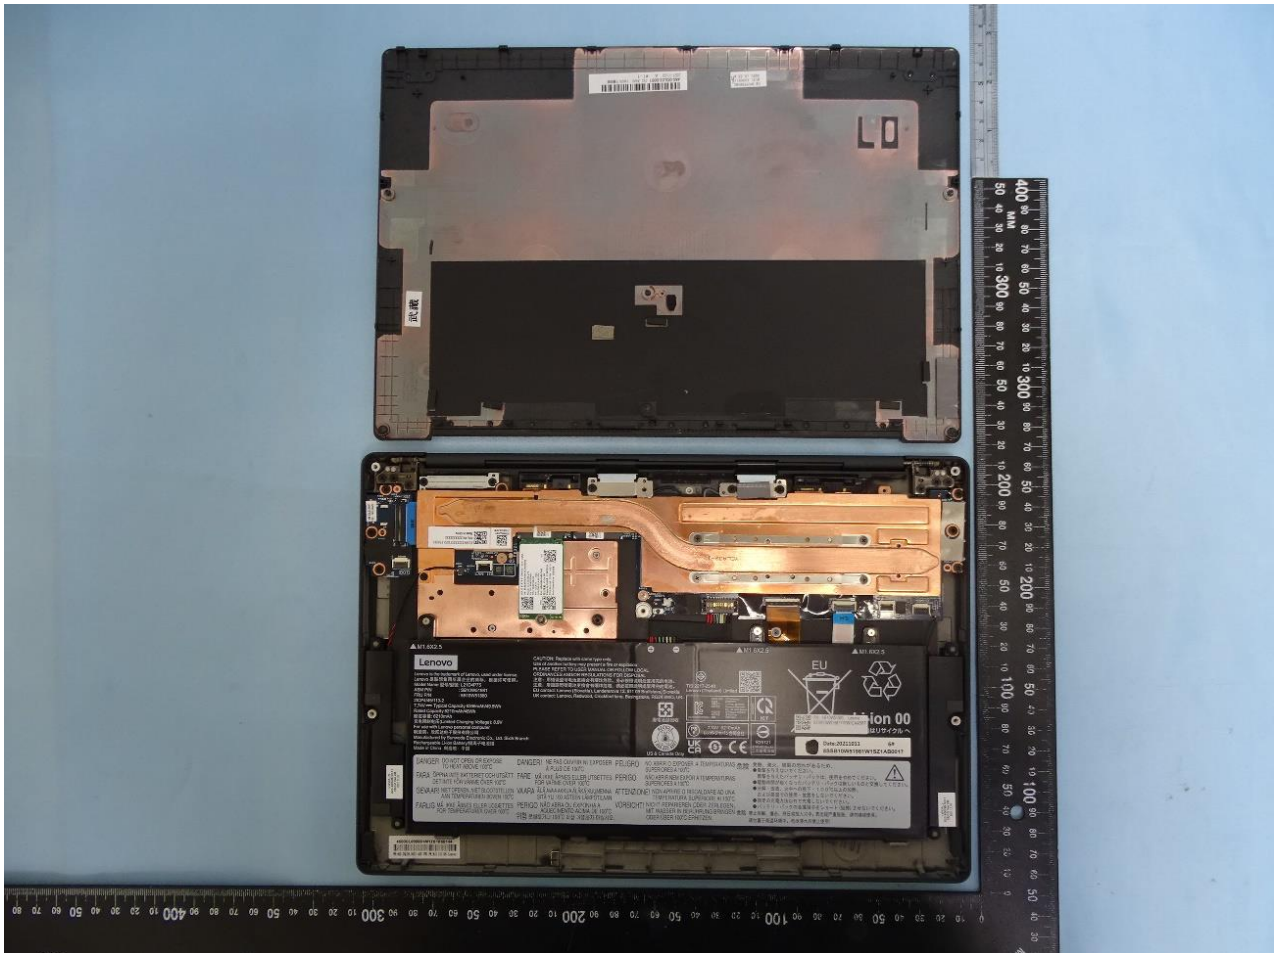

3. Internal Photograph of EUT

Brand Name: Lenovo / Model Name: TP00139A

INPAQ Antenna

WLAN Main Antenna

Bluetooth and WLAN Aux. Antenna

WNC Antenna

WLAN Module

WLAN Main Antenna

Bluetooth and WLAN Aux. Antenna

————THE END————