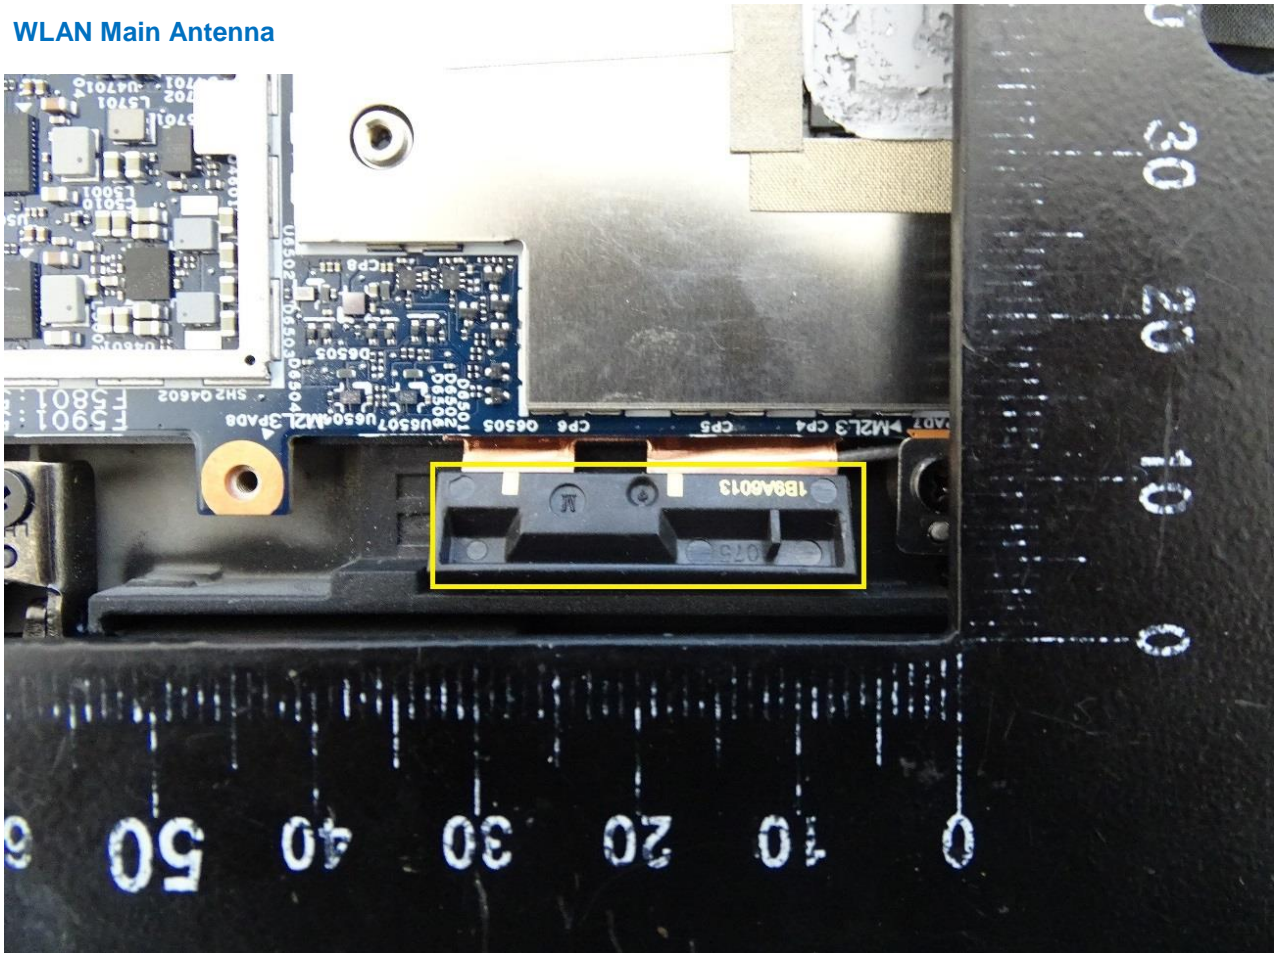

3. Internal Photograph of EUT

Brand Name: Lenovo / Model Name: TP00139A

INPAQ Antenna

WLAN Main Antenna

Bluetooth and WLAN Aux. Antenna

WNC Antenna

WLAN Module

WLAN Main Antenna