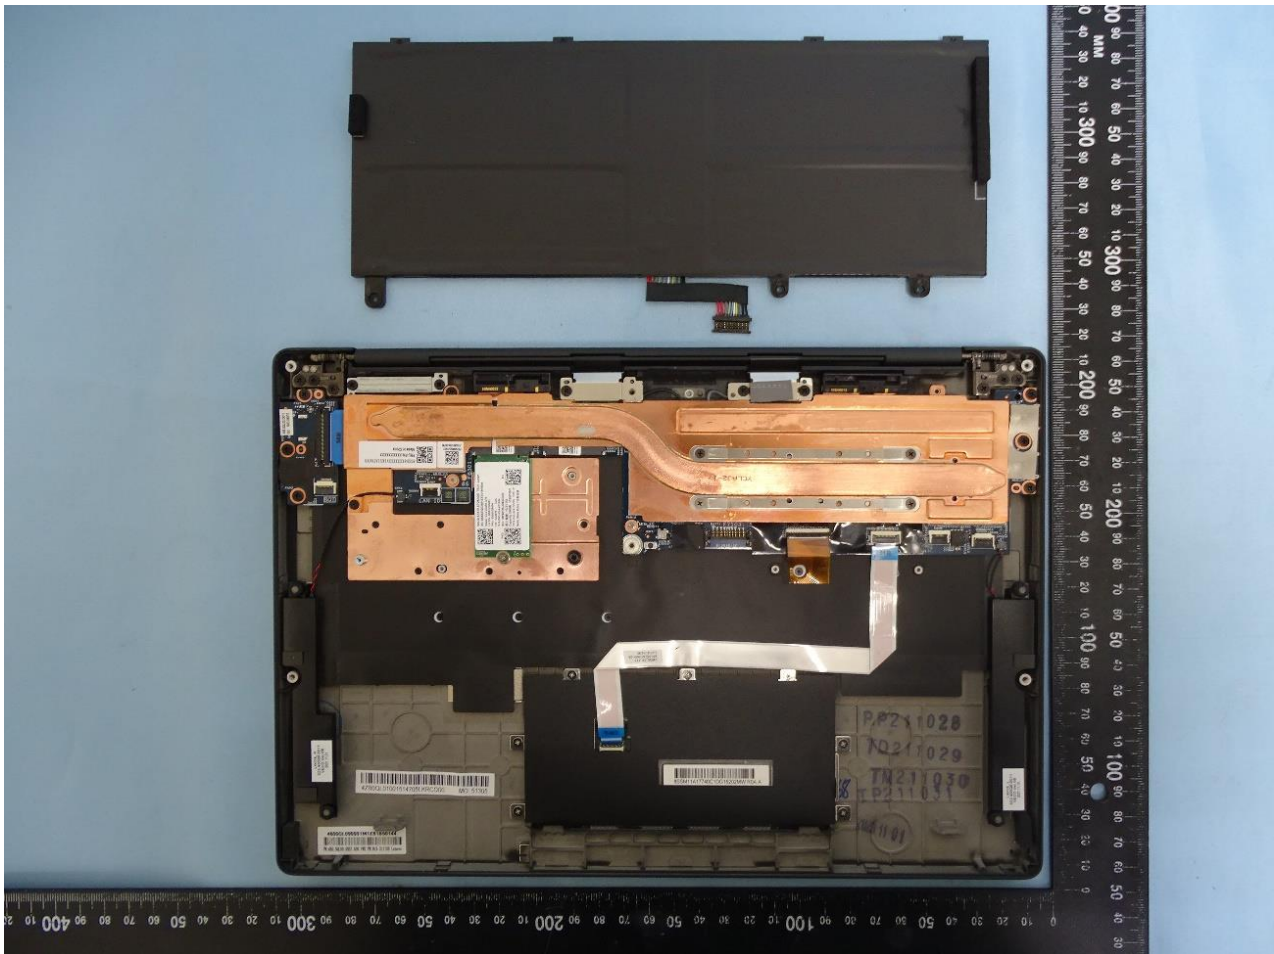

3. Internal Photograph of EUT

Brand Name: Lenovo / Model Name: TP00139A

INPAQ Antenna

WLAN Main Antenna

Bluetooth and WLAN Aux. Antenna

WNC Antenna

WLAN Module

WLAN Main Antenna

Bluetooth and WLAN Aux. Antenna

————THE END————