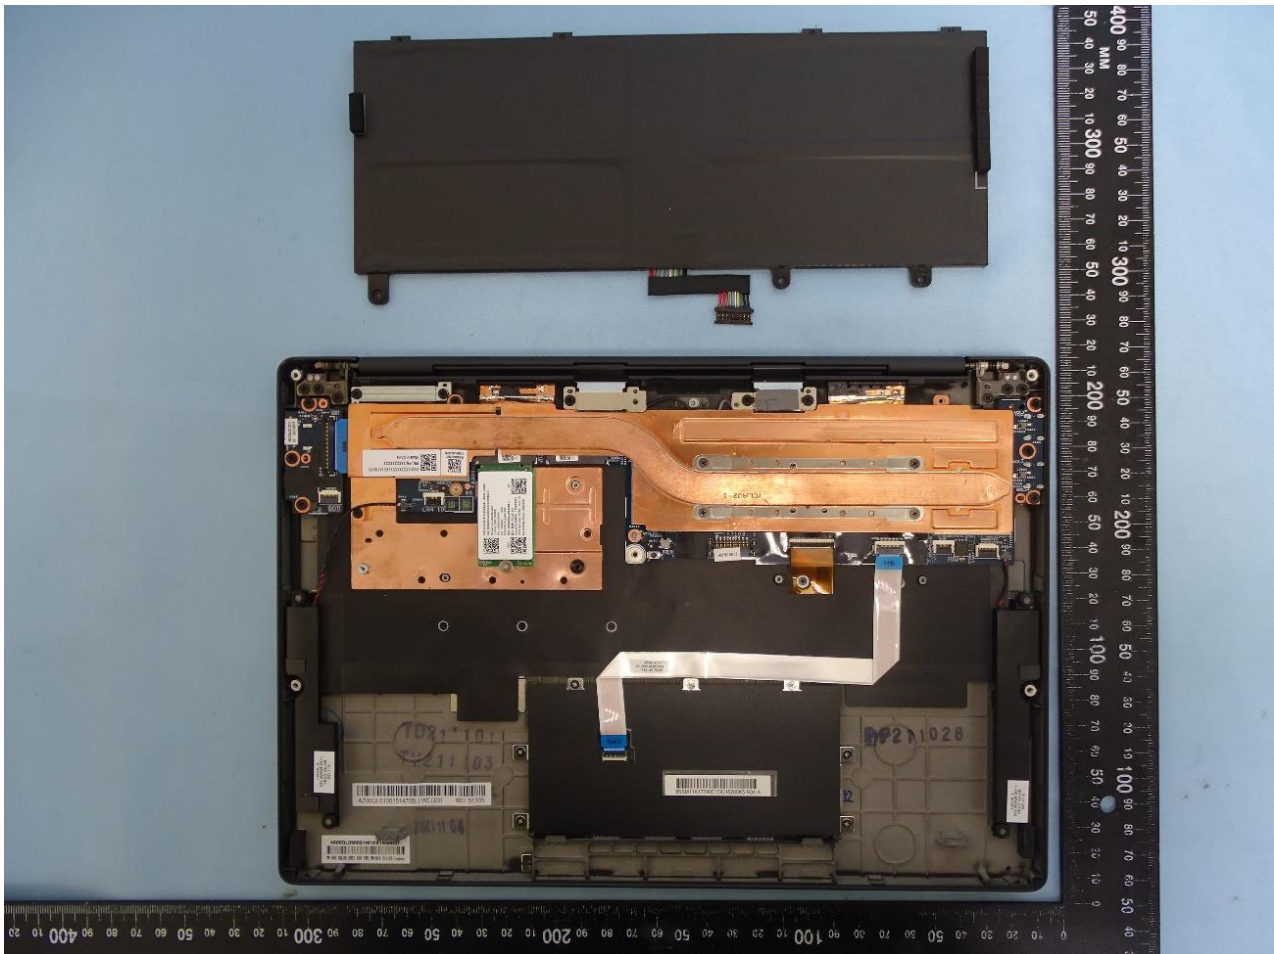

3. Internal Photograph of EUT

Brand Name: Lenovo / Model Name: TP00139A

INPAQ Antenna

WLAN Main Antenna

Bluetooth and WLAN Aux. Antenna

WNC Antenna

WLAN Module

WLAN Main Antenna

Bluetooth and WLAN Aux. Antenna

————THE END————