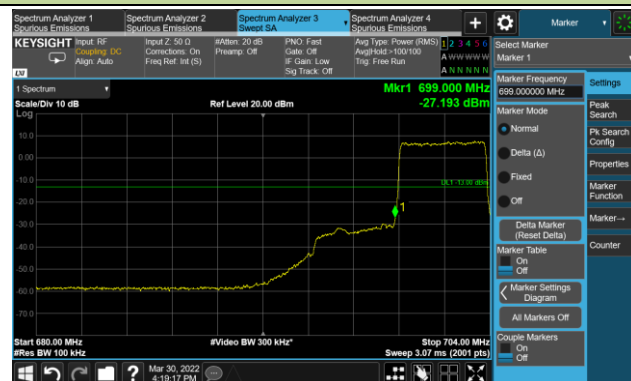

10MHz Channel Bandwidth - Full RB

15MHz Channel Bandwidth - Full RB

Test Site	WZ-SR6	Test Engineer	Cloud Guo
Test Date	2022/04/01~2022/04/06	Test Band	LTE Band 12/17

1.4MHz Channel Bandwidth Full RB

Lower Band Edge

Upper Band Edge

3MHz Channel Bandwidth Full RB

Lower Band Edge

Lower Extended Band Edge

5MHz Channel Bandwidth Full RB

Lower Band Edge

Lower Extended Band Edge

10MHz Channel Bandwidth Full RB

Lower Band Edge

Lower Extended Band Edge

Test Site	WZ-SR6	Test Engineer	Cloud Guo
Test Date	2022/04/01~2022/04/06	Test Band	LTE Band 17

5MHz Channel Bandwidth 1RB

10MHz Channel Bandwidth 1RB