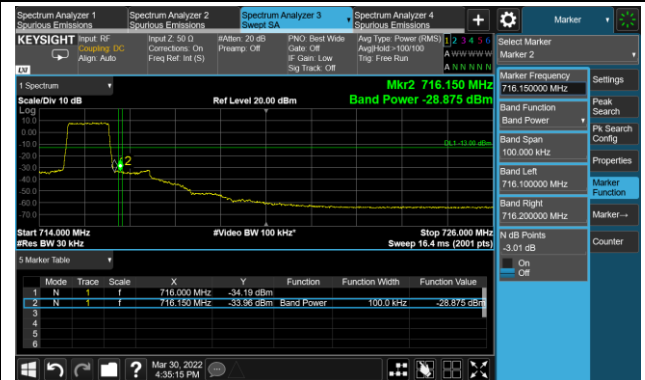

10MHz Channel Bandwidth - Full RB

15MHz Channel Bandwidth - Full RB

Test Site	WZ-SR6	Test Engineer	Cloud Guo
Test Date	2022/04/01~2022/04/06	Test Band	LTE Band 12/17

1.4MHz Channel Bandwidth Full RB

Lower Band Edge

Upper Band Edge

3MHz Channel Bandwidth Full RB

Lower Band Edge

Lower Extended Band Edge

5MHz Channel Bandwidth Full RB

Lower Band Edge

Lower Extended Band Edge

10MHz Channel Bandwidth Full RB