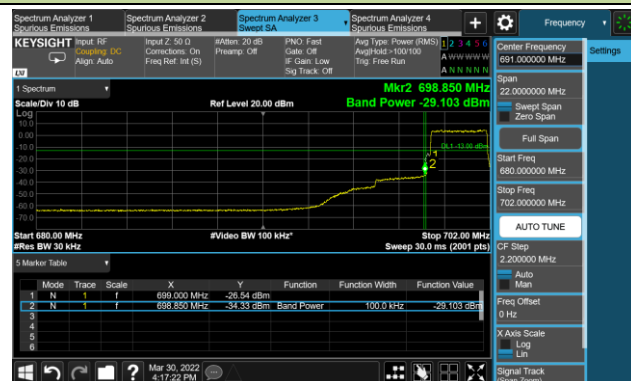

10MHz Channel Bandwidth - Full RB

15MHz Channel Bandwidth - Full RB

Test Site	WZ-SR6	Test Engineer	Cloud Guo
Test Date	2022/04/01~2022/04/06	Test Band	LTE Band 12/17

1.4MHz Channel Bandwidth Full RB

Lower Band Edge

Upper Band Edge

3MHz Channel Bandwidth Full RB

Lower Band Edge

Lower Extended Band Edge

5MHz Channel Bandwidth Full RB

Lower Band Edge

Lower Extended Band Edge

10MHz Channel Bandwidth Full RB