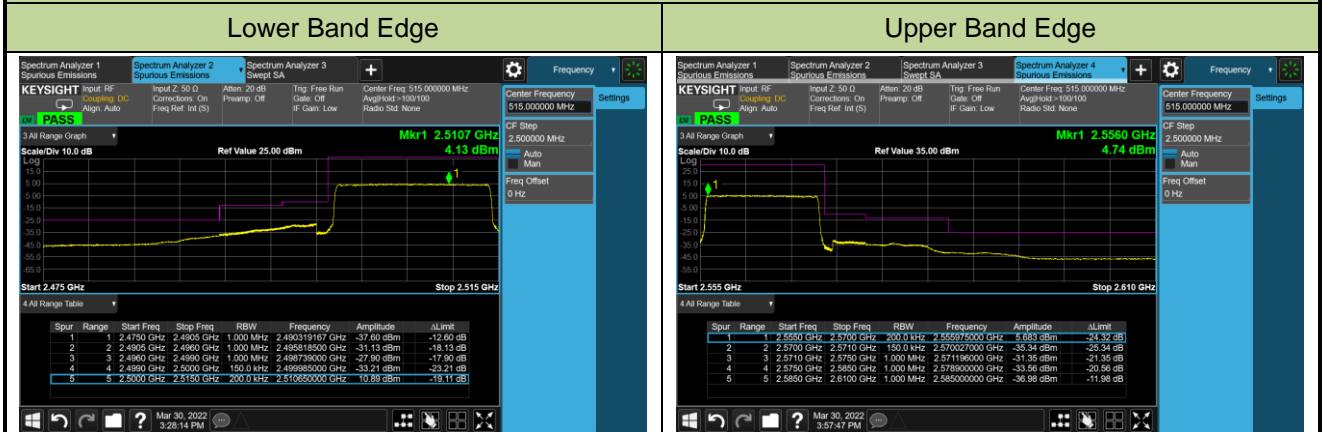

Lower Band Edge

Upper Band Edge

15MHz Channel Bandwidth - Full RB

Lower Band Edge

Upper Band Edge

Test Site	WZ-SR6	Test Engineer	Cloud Guo
Test Date	2022/04/01~2022/04/06	Test Band	LTE Band 7

10MHz Channel Bandwidth - 1RB

Lower Band Edge

Lower Extended Band Edge

Upper Band Edge

Upper Extended Band Edge

15MHz Channel Bandwidth - 1RB

Lower Band Edge

Upper Band Edge

5MHz Channel Bandwidth - Full RB

10MHz Channel Bandwidth - Full RB

15MHz Channel Bandwidth - Full RB

Test Site	WZ-SR6	Test Engineer	Cloud Guo
Test Date	2022/04/01~2022/04/06	Test Band	LTE Band 12/17

1.4MHz Channel Bandwidth Full RB

Lower Band Edge

Upper Band Edge

3MHz Channel Bandwidth Full RB

Lower Band Edge

Lower Extended Band Edge

5MHz Channel Bandwidth Full RB

Lower Band Edge

Lower Extended Band Edge

10MHz Channel Bandwidth Full RB