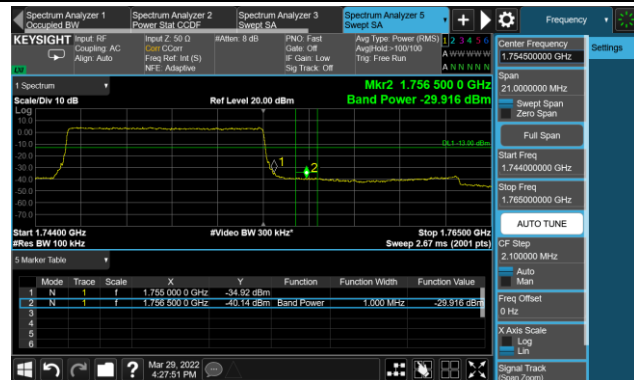

Test Site	WZ-SR6	Test Engineer	Cloud Guo
Test Date	2022/04/01~2022/04/06	Test Band	LTE Band 4

10MHz Channel Bandwidth - 1RB

Upper Band Edge

15MHz Channel Bandwidth - 1RB

Upper Band Edge

20MHz Channel Bandwidth - 1RB

Upper Band Edge

1.4MHz Channel Bandwidth - Full RB

Upper Band Edge

3MHz Channel Bandwidth - Full RB

Upper Band Edge

5MHz Channel Bandwidth - Full RB

Upper Band Edge

10MHz Channel Bandwidth - Full RB

Upper Band Edge

15MHz Channel Bandwidth - Full RB

Upper Band Edge

20MHz Channel Bandwidth - Full RB

Upper Band Edge

Test Site	WZ-SR6	Test Engineer	Cloud Guo
Test Date	2022/04/01~2022/04/06	Test Band	LTE Band 5/26