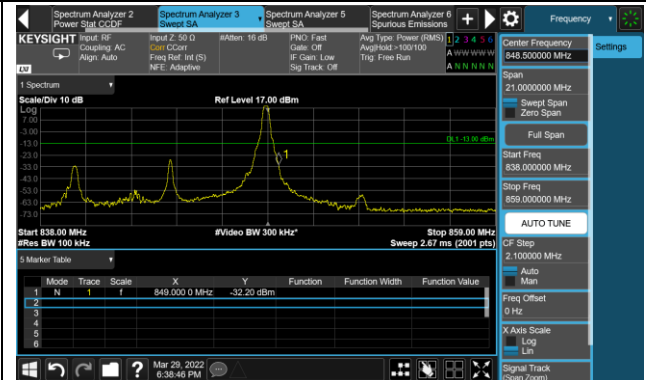

Upper Band Edge

15MHz Channel Bandwidth - Full RB

Upper Band Edge

20MHz Channel Bandwidth - Full RB

Upper Band Edge

Test Site	WZ-SR6	Test Engineer	Cloud Guo
Test Date	2022/04/01~2022/04/06	Test Band	LTE Band 5/26

10MHz Channel Bandwidth - 1RB

Lower Band Edge

Upper Band Edge

15MHz Channel Bandwidth - 1RB

Lower Band Edge

Upper Band Edge

1.4MHz Channel Bandwidth - Full RB

Lower Band Edge