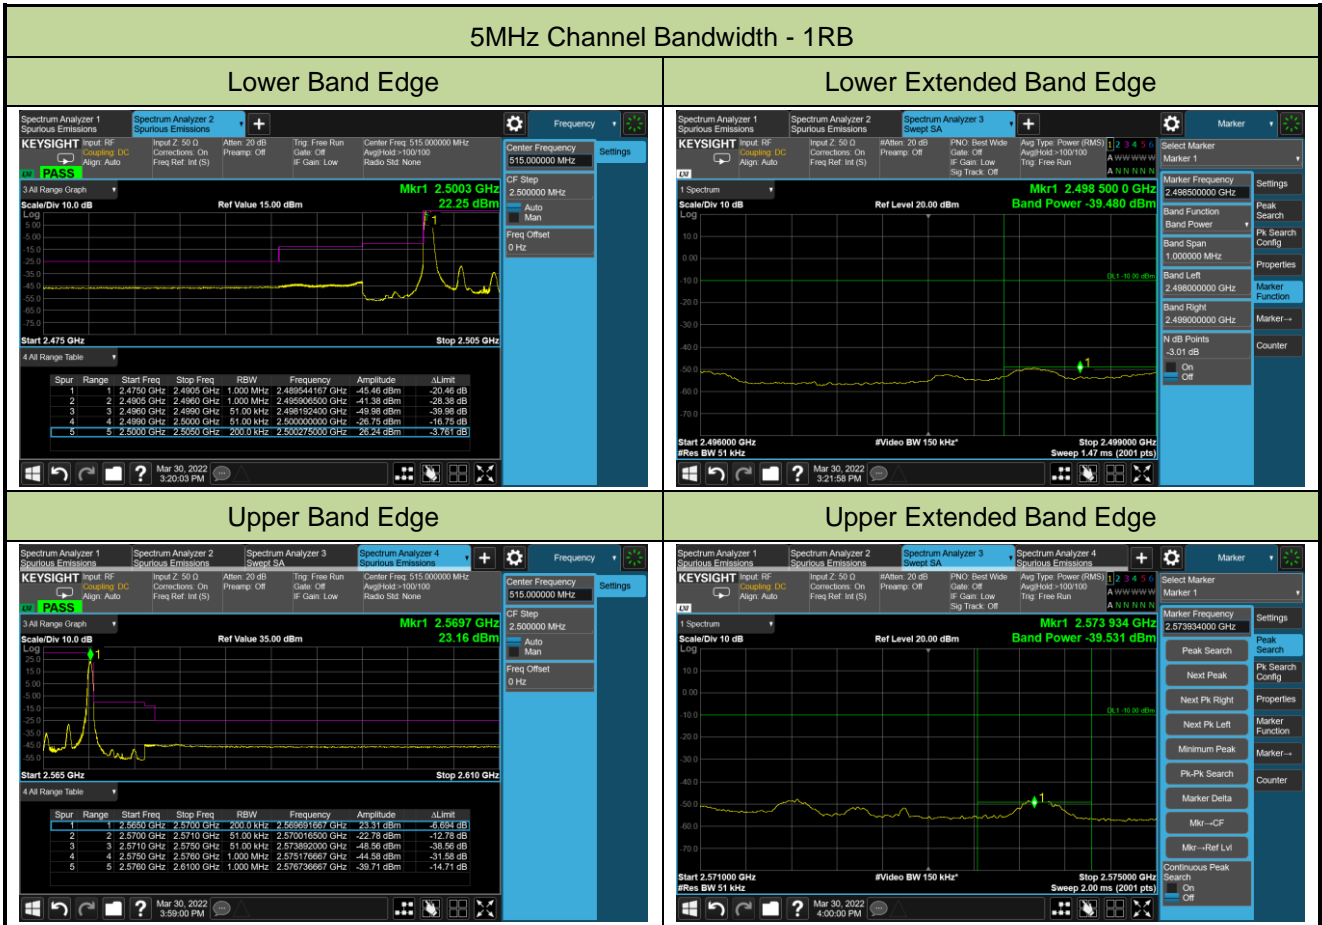

Upper Band Edge

3MHz Channel Bandwidth - Full RB

Lower Band Edge

Upper Band Edge

5MHz Channel Bandwidth - Full RB

Lower Band Edge

Upper Band Edge

10MHz Channel Bandwidth - Full RB

Lower Band Edge

Upper Band Edge

15MHz Channel Bandwidth - Full RB

Lower Band Edge

Upper Band Edge

Test Site	WZ-SR6	Test Engineer	Cloud Guo
Test Date	2022/04/01~2022/04/06	Test Band	LTE Band 7

10MHz Channel Bandwidth - 1RB

Lower Band Edge

Lower Extended Band Edge

Upper Band Edge

Upper Extended Band Edge

15MHz Channel Bandwidth - 1RB

Lower Band Edge

Upper Band Edge

5MHz Channel Bandwidth - Full RB

10MHz Channel Bandwidth - Full RB

15MHz Channel Bandwidth - Full RB

Test Site	WZ-SR6	Test Engineer	Cloud Guo
Test Date	2022/04/01~2022/04/06	Test Band	LTE Band 12/17

1.4MHz Channel Bandwidth Full RB

Lower Band Edge