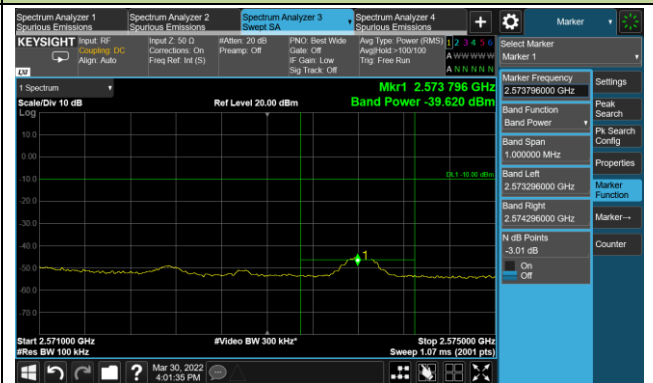

Lower Band Edge

Upper Band Edge

15MHz Channel Bandwidth - Full RB

Lower Band Edge

Upper Band Edge

Test Site	WZ-SR6	Test Engineer	Cloud Guo
Test Date	2022/04/01~2022/04/06	Test Band	LTE Band 7

10MHz Channel Bandwidth - 1RB

Lower Band Edge

Lower Extended Band Edge

Upper Band Edge

Upper Extended Band Edge

15MHz Channel Bandwidth - 1RB

Lower Band Edge

Upper Band Edge

5MHz Channel Bandwidth - Full RB

10MHz Channel Bandwidth - Full RB

15MHz Channel Bandwidth - Full RB

Test Site	WZ-SR6	Test Engineer	Cloud Guo
Test Date	2022/04/01~2022/04/06	Test Band	LTE Band 12/17

1.4MHz Channel Bandwidth Full RB

Lower Band Edge