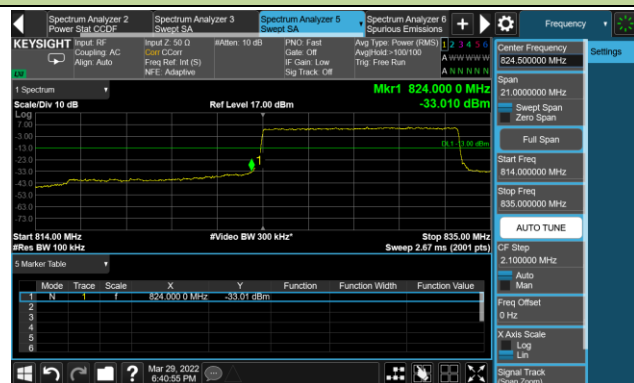

10MHz Channel Bandwidth - 1RB

Lower Band Edge

Upper Band Edge

15MHz Channel Bandwidth - 1RB

Lower Band Edge

Upper Band Edge

1.4MHz Channel Bandwidth - Full RB

Lower Band Edge

Upper Band Edge

3MHz Channel Bandwidth - Full RB

Lower Band Edge

Upper Band Edge

5MHz Channel Bandwidth - Full RB

Lower Band Edge

Upper Band Edge

10MHz Channel Bandwidth - Full RB

Lower Band Edge

Upper Band Edge

15MHz Channel Bandwidth - Full RB

Lower Band Edge

Upper Band Edge

Test Site	WZ-SR6	Test Engineer	Cloud Guo
Test Date	2022/04/01~2022/04/06	Test Band	LTE Band 7

10MHz Channel Bandwidth - 1RB