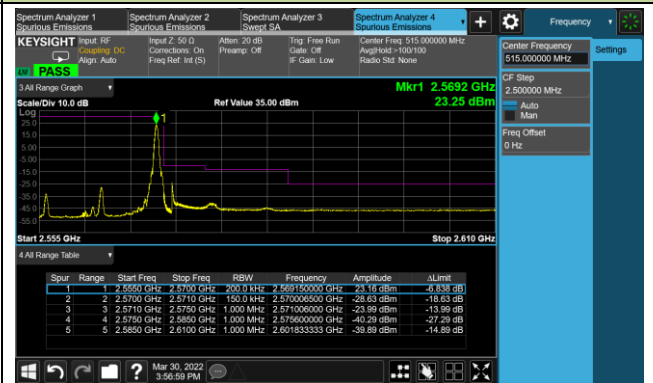

Lower Band Edge

Upper Band Edge

15MHz Channel Bandwidth - Full RB

Lower Band Edge

Upper Band Edge

Test Site	WZ-SR6	Test Engineer	Cloud Guo
Test Date	2022/04/01~2022/04/06	Test Band	LTE Band 7

10MHz Channel Bandwidth - 1RB

Lower Band Edge

Lower Extended Band Edge

Upper Band Edge

Upper Extended Band Edge

15MHz Channel Bandwidth - 1RB

Lower Band Edge

Upper Band Edge

5MHz Channel Bandwidth - Full RB

10MHz Channel Bandwidth - Full RB

15MHz Channel Bandwidth - Full RB

Test Site	WZ-SR6	Test Engineer	Cloud Guo
Test Date	2022/04/01~2022/04/06	Test Band	LTE Band 12/17

1.4MHz Channel Bandwidth Full RB

Lower Band Edge