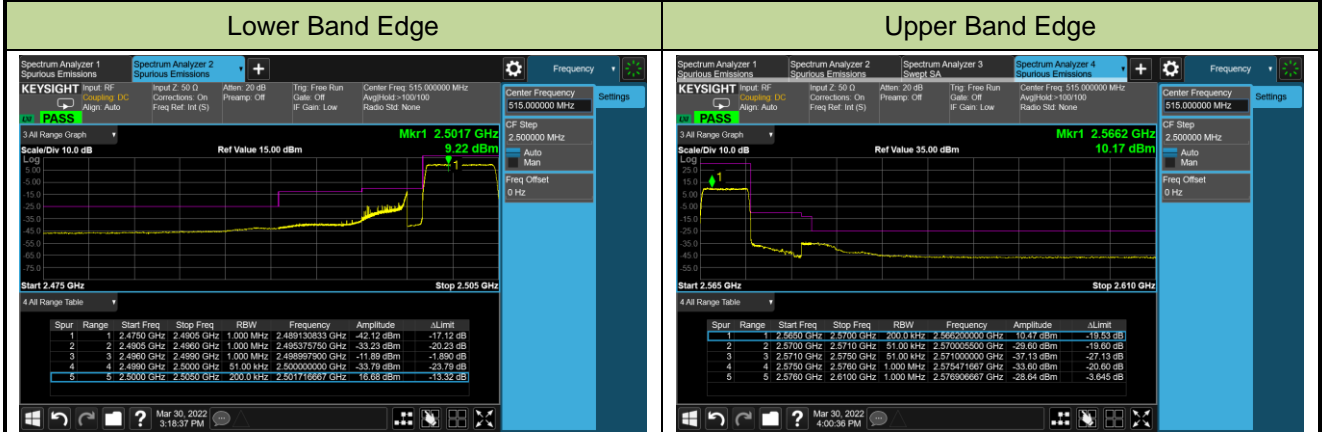

Lower Band Edge

Upper Band Edge

15MHz Channel Bandwidth - Full RB

Lower Band Edge

Upper Band Edge

Test Site	WZ-SR6	Test Engineer	Cloud Guo
Test Date	2022/04/01~2022/04/06	Test Band	LTE Band 7

10MHz Channel Bandwidth - 1RB

Lower Band Edge

Lower Extended Band Edge

Upper Band Edge

Upper Extended Band Edge

15MHz Channel Bandwidth - 1RB

Lower Band Edge

Upper Band Edge

5MHz Channel Bandwidth - Full RB

10MHz Channel Bandwidth - Full RB

15MHz Channel Bandwidth - Full RB

Test Site	WZ-SR6	Test Engineer	Cloud Guo
Test Date	2022/04/01~2022/04/06	Test Band	LTE Band 12/17

1.4MHz Channel Bandwidth Full RB

Lower Band Edge

Upper Band Edge

3MHz Channel Bandwidth Full RB

Lower Band Edge

Lower Extended Band Edge

5MHz Channel Bandwidth Full RB

Lower Band Edge

Lower Extended Band Edge

10MHz Channel Bandwidth Full RB