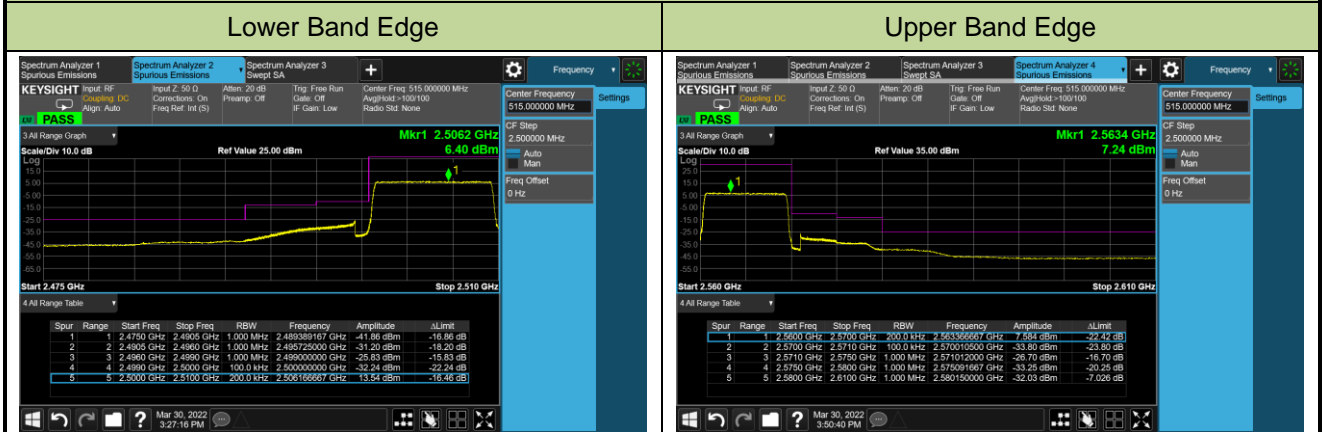

Lower Band Edge

Upper Band Edge

15MHz Channel Bandwidth - Full RB

Lower Band Edge

Upper Band Edge

Test Site	WZ-SR6	Test Engineer	Cloud Guo
Test Date	2022/04/01~2022/04/06	Test Band	LTE Band 7

10MHz Channel Bandwidth - 1RB

Lower Band Edge

Lower Extended Band Edge

Upper Band Edge

Upper Extended Band Edge

15MHz Channel Bandwidth - 1RB

Lower Band Edge

Upper Band Edge

5MHz Channel Bandwidth - Full RB

10MHz Channel Bandwidth - Full RB

15MHz Channel Bandwidth - Full RB

Test Site	WZ-SR6	Test Engineer	Cloud Guo
Test Date	2022/04/01~2022/04/06	Test Band	LTE Band 12/17

1.4MHz Channel Bandwidth Full RB

Lower Band Edge

Upper Band Edge

3MHz Channel Bandwidth Full RB

Lower Band Edge

Lower Extended Band Edge

5MHz Channel Bandwidth Full RB

Lower Band Edge

Lower Extended Band Edge

10MHz Channel Bandwidth Full RB