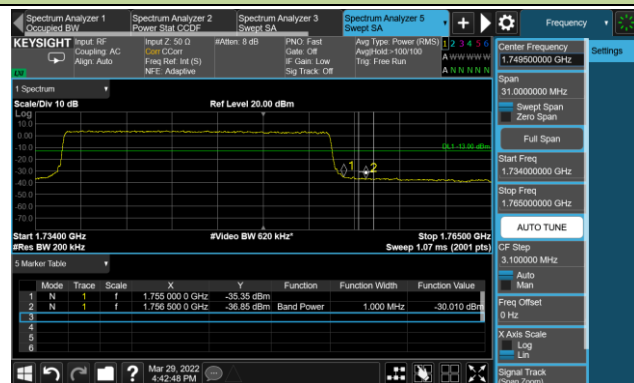

Upper Band Edge

15MHz Channel Bandwidth - Full RB

Upper Band Edge

20MHz Channel Bandwidth - Full RB

Upper Band Edge

Test Site	WZ-SR6	Test Engineer	Cloud Guo
Test Date	2022/04/01~2022/04/06	Test Band	LTE Band 5/26

10MHz Channel Bandwidth - 1RB

Lower Band Edge

Upper Band Edge

15MHz Channel Bandwidth - 1RB

Lower Band Edge

Upper Band Edge

1.4MHz Channel Bandwidth - Full RB

Lower Band Edge