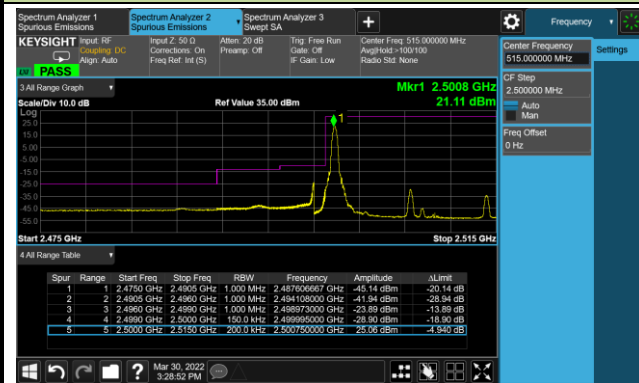

Lower Band Edge

Upper Band Edge

15MHz Channel Bandwidth - Full RB

Lower Band Edge

Upper Band Edge

Test Site	WZ-SR6	Test Engineer	Cloud Guo
Test Date	2022/04/01~2022/04/06	Test Band	LTE Band 7

10MHz Channel Bandwidth - 1RB

Lower Band Edge

Lower Extended Band Edge

Upper Band Edge

Upper Extended Band Edge

15MHz Channel Bandwidth - 1RB

Lower Band Edge

Upper Band Edge

5MHz Channel Bandwidth - Full RB

10MHz Channel Bandwidth - Full RB

15MHz Channel Bandwidth - Full RB

Test Site	WZ-SR6	Test Engineer	Cloud Guo
Test Date	2022/04/01~2022/04/06	Test Band	LTE Band 12/17

1.4MHz Channel Bandwidth Full RB

Lower Band Edge