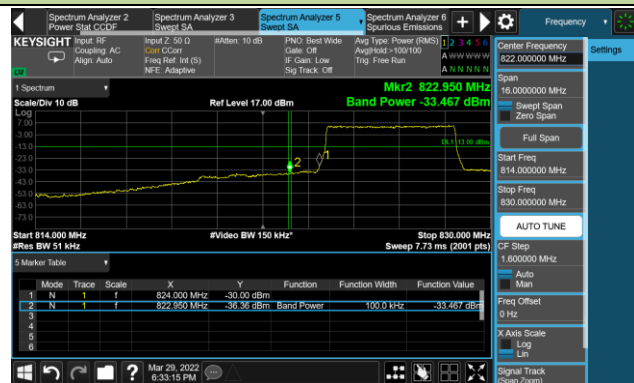

10MHz Channel Bandwidth - 1RB

Lower Band Edge

Upper Band Edge

15MHz Channel Bandwidth - 1RB

Lower Band Edge

Upper Band Edge

1.4MHz Channel Bandwidth - Full RB

Lower Band Edge

Upper Band Edge

3MHz Channel Bandwidth - Full RB

Lower Band Edge

Upper Band Edge

5MHz Channel Bandwidth - Full RB

Lower Band Edge

Upper Band Edge

10MHz Channel Bandwidth - Full RB

Lower Band Edge

Upper Band Edge

15MHz Channel Bandwidth - Full RB

Lower Band Edge

Upper Band Edge

Test Site	WZ-SR6	Test Engineer	Cloud Guo
Test Date	2022/04/01~2022/04/06	Test Band	LTE Band 7

10MHz Channel Bandwidth - 1RB