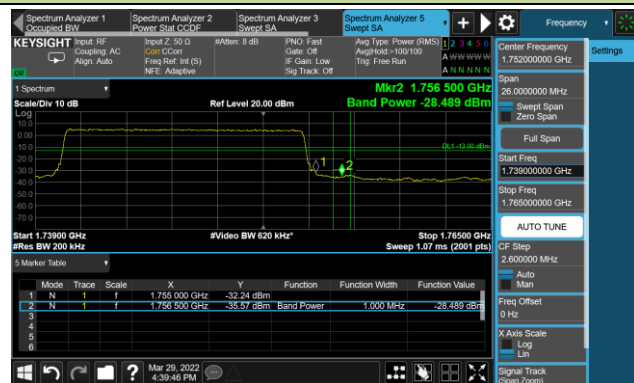

Test Site	WZ-SR6	Test Engineer	Cloud Guo
Test Date	2022/04/01~2022/04/06	Test Band	LTE Band 4

10MHz Channel Bandwidth - 1RB

Upper Band Edge

15MHz Channel Bandwidth - 1RB

Upper Band Edge

20MHz Channel Bandwidth - 1RB

Upper Band Edge

1.4MHz Channel Bandwidth - Full RB

Upper Band Edge

3MHz Channel Bandwidth - Full RB

Upper Band Edge

5MHz Channel Bandwidth - Full RB

Upper Band Edge

10MHz Channel Bandwidth - Full RB

Upper Band Edge

15MHz Channel Bandwidth - Full RB

Upper Band Edge

20MHz Channel Bandwidth - Full RB

Upper Band Edge

Test Site	WZ-SR6	Test Engineer	Cloud Guo
Test Date	2022/04/01~2022/04/06	Test Band	LTE Band 5/26

10MHz Channel Bandwidth - 1RB

Lower Band Edge

Upper Band Edge

15MHz Channel Bandwidth - 1RB

Lower Band Edge

Upper Band Edge

1.4MHz Channel Bandwidth - Full RB

Lower Band Edge