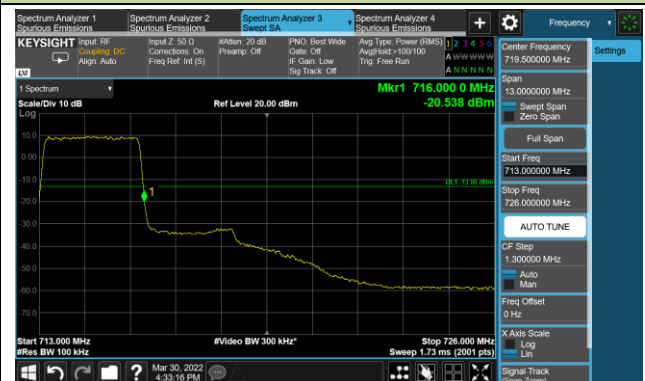

10MHz Channel Bandwidth - Full RB

15MHz Channel Bandwidth - Full RB

Test Site	WZ-SR6	Test Engineer	Cloud Guo
Test Date	2022/04/01~2022/04/06	Test Band	LTE Band 12/17

1.4MHz Channel Bandwidth Full RB

Lower Band Edge

Upper Band Edge

3MHz Channel Bandwidth Full RB

Lower Band Edge

Lower Extended Band Edge

5MHz Channel Bandwidth Full RB

Lower Band Edge

Lower Extended Band Edge

10MHz Channel Bandwidth Full RB

Lower Band Edge

Lower Extended Band Edge

Test Site	WZ-SR6	Test Engineer	Cloud Guo
Test Date	2022/04/01~2022/04/06	Test Band	LTE Band 17

5MHz Channel Bandwidth 1RB

10MHz Channel Bandwidth 1RB