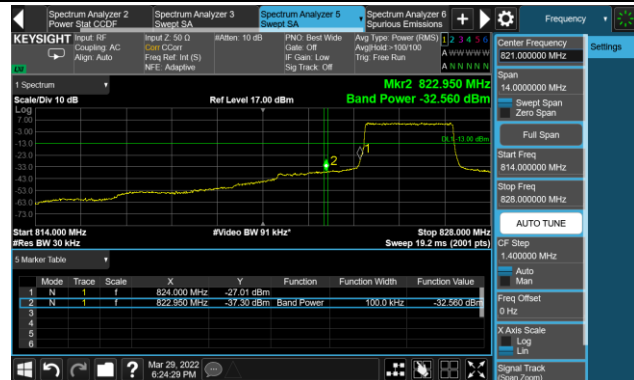

Upper Band Edge

15MHz Channel Bandwidth - Full RB

Upper Band Edge

20MHz Channel Bandwidth - Full RB

Upper Band Edge

Test Site	WZ-SR6	Test Engineer	Cloud Guo
Test Date	2022/04/01~2022/04/06	Test Band	LTE Band 5/26

10MHz Channel Bandwidth - 1RB

Lower Band Edge

Upper Band Edge

15MHz Channel Bandwidth - 1RB

Lower Band Edge

Upper Band Edge

1.4MHz Channel Bandwidth - Full RB

Lower Band Edge

Upper Band Edge

3MHz Channel Bandwidth - Full RB

Lower Band Edge

Upper Band Edge

5MHz Channel Bandwidth - Full RB

Lower Band Edge

Upper Band Edge

10MHz Channel Bandwidth - Full RB

Lower Band Edge

Upper Band Edge

15MHz Channel Bandwidth - Full RB

Lower Band Edge

Upper Band Edge

Test Site	WZ-SR6	Test Engineer	Cloud Guo
Test Date	2022/04/01~2022/04/06	Test Band	LTE Band 7

10MHz Channel Bandwidth - 1RB