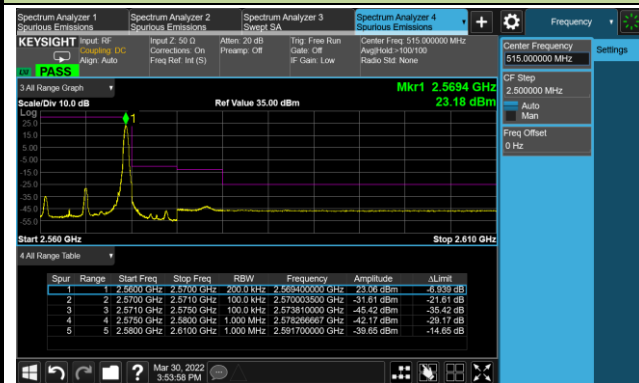

Lower Band Edge

Upper Band Edge

15MHz Channel Bandwidth - Full RB

Lower Band Edge

Upper Band Edge

Test Site	WZ-SR6	Test Engineer	Cloud Guo
Test Date	2022/04/01~2022/04/06	Test Band	LTE Band 7

10MHz Channel Bandwidth - 1RB

Lower Band Edge

Lower Extended Band Edge

Upper Band Edge

Upper Extended Band Edge

15MHz Channel Bandwidth - 1RB

Lower Band Edge

Upper Band Edge

5MHz Channel Bandwidth - Full RB