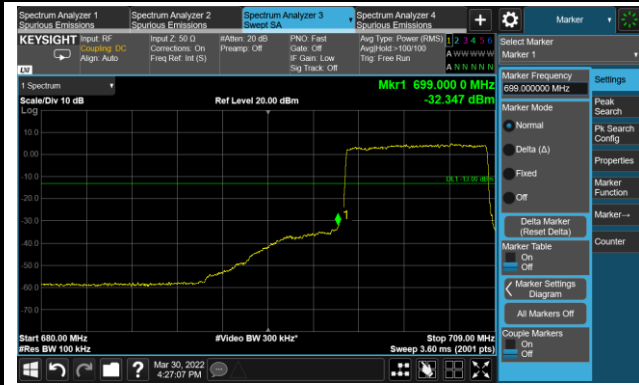

10MHz Channel Bandwidth - Full RB

15MHz Channel Bandwidth - Full RB

Test Site	WZ-SR6	Test Engineer	Cloud Guo
Test Date	2022/04/01~2022/04/06	Test Band	LTE Band 12/17

1.4MHz Channel Bandwidth Full RB

Lower Band Edge

Upper Band Edge

3MHz Channel Bandwidth Full RB

Lower Band Edge

Lower Extended Band Edge

5MHz Channel Bandwidth Full RB

Lower Band Edge

Lower Extended Band Edge

10MHz Channel Bandwidth Full RB

Lower Band Edge

Lower Extended Band Edge

Test Site	WZ-SR6	Test Engineer	Cloud Guo
Test Date	2022/04/01~2022/04/06	Test Band	LTE Band 17

5MHz Channel Bandwidth 1RB

10MHz Channel Bandwidth 1RB