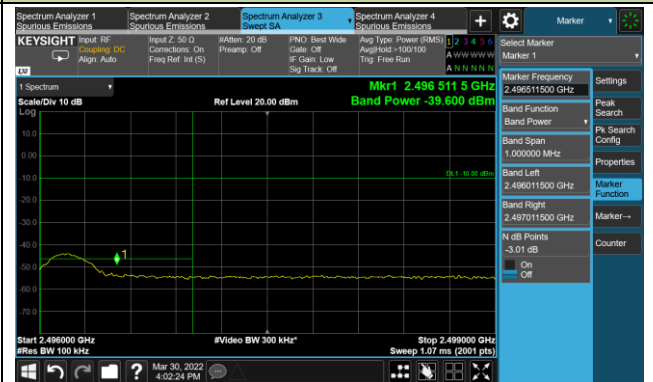

Lower Band Edge

Upper Band Edge

15MHz Channel Bandwidth - Full RB

Lower Band Edge

Upper Band Edge

Test Site	WZ-SR6	Test Engineer	Cloud Guo
Test Date	2022/04/01~2022/04/06	Test Band	LTE Band 7

10MHz Channel Bandwidth - 1RB

Lower Band Edge

Lower Extended Band Edge

Upper Band Edge

Upper Extended Band Edge

15MHz Channel Bandwidth - 1RB

Lower Band Edge

Upper Band Edge

5MHz Channel Bandwidth - Full RB