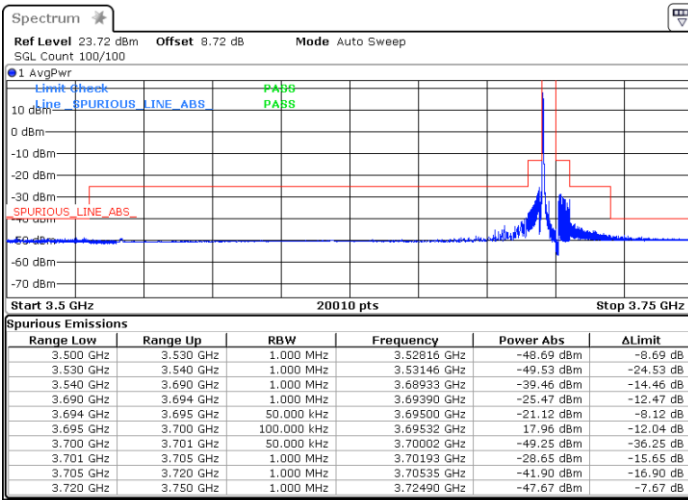

Lowest Channel / 1RBmax

Date: 3 FEB 2021 16:40:34

Date: 3 FEB 2021 16:35:17

Lowest Channel / Full RB

N/A

Date: 3 FEB 2021 16:48:25

LTE Band 48 / 5MHz

16QAM

Middle Channel / 1RB0

Middle Channel / 1RBmax

Date: 3 FEB 2021 16:54:50

Date: 3 FEB 2021 16:58:31

Middle Channel / Full RB

N/A

Date: 3 FEB 2021 16:52:32

LTE Band 48 / 5MHz

16QAM

Highest Channel / 1RB0

Highest Channel / 1RBmax

Date: 3 FEB 2021 17:04:50

Date: 3 FEB 2021 17:02:56

Highest Channel / Full RB

N/A

Date: 3 FEB 2021 17:10:17

LTE Band 48 / 10MHz

16QAM

Lowest Channel / 1RB0

Lowest Channel / 1RBmax

Date: 3 FEB 2021 17:19:57

Date: 3 FEB 2021 17:23:27

Lowest Channel / Full RB

N/A