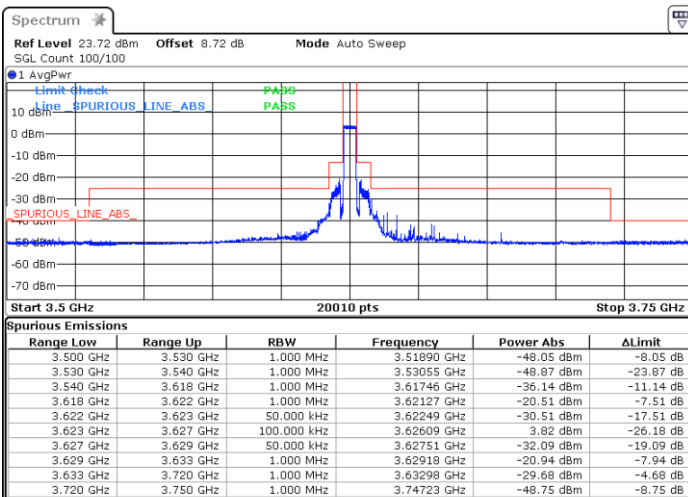

Conducted Band Edge

LTE Band 48 / 5MHz

QPSK

Lowest Channel / 1RB0

Date: 3 FEB 2021 16:37:26

Lowest Channel / 1RBmax

Date: 3 FEB 2021 16:32:27

Lowest Channel / Full RB

Date: 3 FEB 2021 16:46:18

N/A

LTE Band 48 / 5MHz

QPSK

Middle Channel / 1RB0

Middle Channel / 1RBmax

Date: 3 FEB 2021 16:56:04

Date: 3 FEB 2021 16:57:15

Middle Channel / Full RB

N/A

Date: 3 FEB 2021 16:50:34

LTE Band 48 / 5MHz

QPSK

Highest Channel / 1RB0

Highest Channel / 1RBmax

Date: 3 FEB 2021 17:06:18

Date: 3 FEB 2021 17:00:57

Highest Channel / Full RB

N/A

Date: 3 FEB 2021 17:07:45

LTE Band 48 / 10MHz

QPSK

Lowest Channel / 1RB0

Lowest Channel / 1RBmax