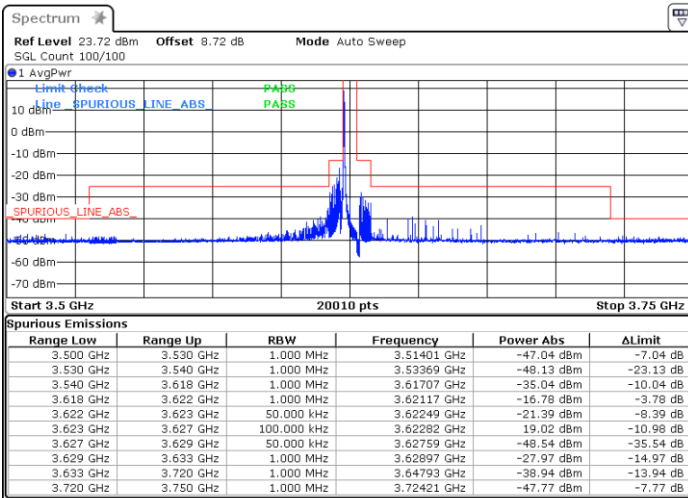

Date: 3 FEB 2021 16:46:18

N/A

LTE Band 48 / 5MHz

QPSK

Middle Channel / 1RB0

Middle Channel / 1RBmax

Date: 3 FEB 2021 16:56:04

Date: 3 FEB 2021 16:57:15

Middle Channel / Full RB

N/A

Date: 3 FEB 2021 16:50:34

LTE Band 48 / 5MHz

QPSK

Highest Channel / 1RB0

Highest Channel / 1RBmax

Date: 3 FEB 2021 17:06:18

Date: 3 FEB 2021 17:00:57

Highest Channel / Full RB

N/A

Date: 3 FEB 2021 17:07:45

LTE Band 48 / 10MHz

QPSK

Lowest Channel / 1RB0

Lowest Channel / 1RBmax