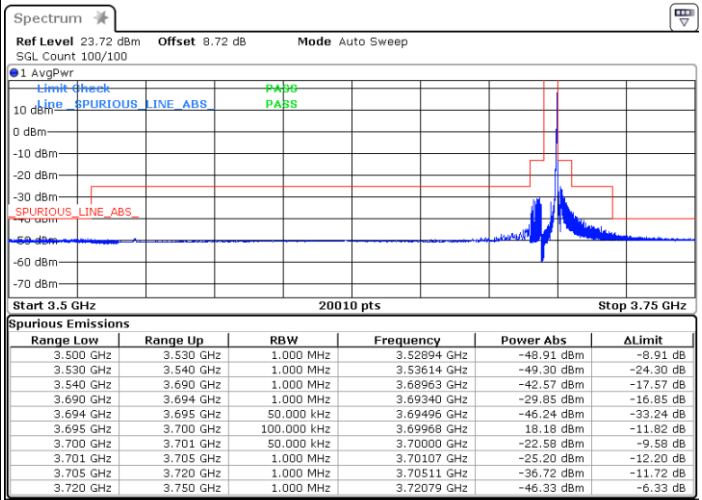

Lowest Channel / 1RBmax

Date: 3 FEB 2021 16:40:34

Date: 3 FEB 2021 16:35:17

Lowest Channel / Full RB

N/A

Date: 3 FEB 2021 16:48:25

LTE Band 48 / 5MHz

16QAM

Middle Channel / 1RB0

Middle Channel / 1RBmax

Date: 3 FEB 2021 16:54:50

Date: 3 FEB 2021 16:58:31

Middle Channel / Full RB

N/A

Date: 3 FEB 2021 16:52:32

LTE Band 48 / 5MHz

16QAM

Highest Channel / 1RB0

Highest Channel / 1RBmax

Date: 3 FEB 2021 17:04:50

Date: 3 FEB 2021 17:02:56

Highest Channel / Full RB

N/A

Date: 3 FEB 2021 17:10:17

LTE Band 48 / 10MHz

16QAM

Lowest Channel / 1RB0

Lowest Channel / 1RBmax

Date: 3 FEB 2021 17:19:57

Date: 3 FEB 2021 17:23:27

Lowest Channel / Full RB

N/A