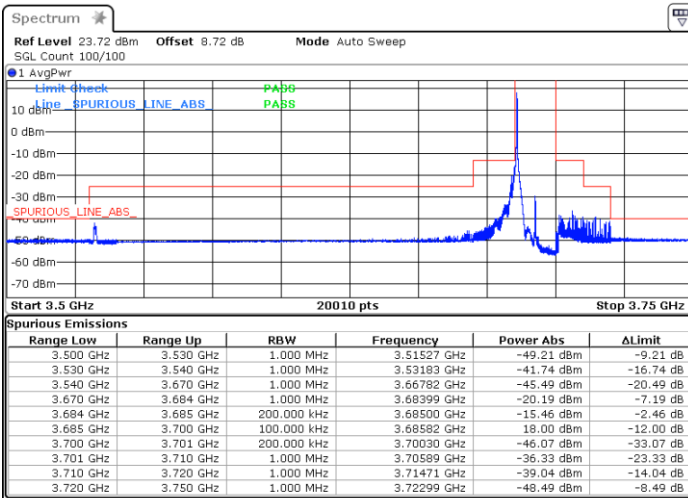

Highest Channel / Full RB

Date: 3 FEB 2021 18:08:19

N/A

LTE Band 48 / 15MHz

16QAM

Lowest Channel / 1RB0

Lowest Channel / 1RBmax

Date: 3 FEB 2021 18:55:00

Date: 3 FEB 2021 19:00:38

Lowest Channel / Full RB

N/A

Date: 3 FEB 2021 18:52:11

LTE Band 48 / 15MHz

16QAM

Middle Channel / 1RB0

Middle Channel / 1RBmax

Date: 3 FEB 2021 19:11:37

Date: 3 FEB 2021 19:05:24

Middle Channel / Full RB

N/A

Date: 3 FEB 2021 19:15:03

LTE Band 48 / 15MHz

16QAM

Highest Channel / 1RB0

Highest Channel / 1RBmax

Date: 3 FEB 2021 19:29:07

Date: 3 FEB 2021 19:35:18

Highest Channel / Full RB

N/A

Date: 4 FEB 2021 10:57:02