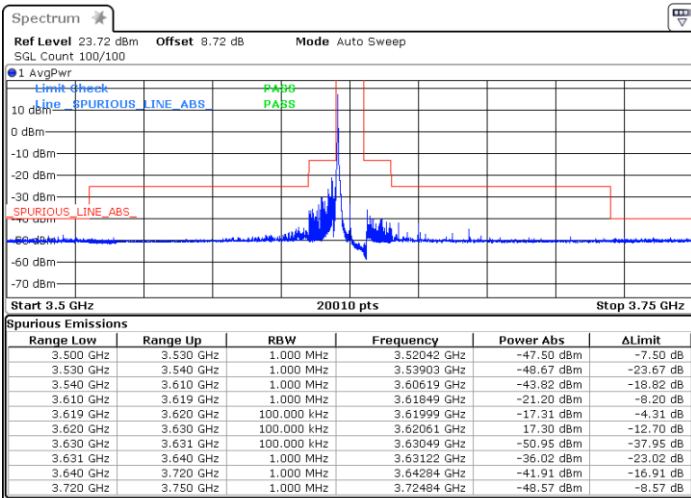

LTE Band 48 / 10MHz

16QAM

Lowest Channel / 1RB0

Lowest Channel / 1RBmax

Date: 3 FEB 2021 17:19:57

Date: 3 FEB 2021 17:23:27

Lowest Channel / Full RB

N/A

Date: 3 FEB 2021 17:17:14

LTE Band 48 / 10MHz

16QAM

Middle Channel / 1RB0

Middle Channel / 1RBmax

Date: 3 FEB 2021 17:28:10

Date: 3 FEB 2021 17:26:00

Middle Channel / Full RB

N/A

Date: 3 FEB 2021 17:30:58

LTE Band 48 / 10MHz

16QAM

Highest Channel / 1RB0

Date: 3 FEB 2021 18:09:59

Highest Channel / 1RBmax

Date: 3 FEB 2021 18:30:16

Highest Channel / Full RB

Date: 3 FEB 2021 18:08:19

N/A

LTE Band 48 / 15MHz

16QAM

Lowest Channel / 1RB0

Lowest Channel / 1RBmax

Date: 3 FEB 2021 18:55:00