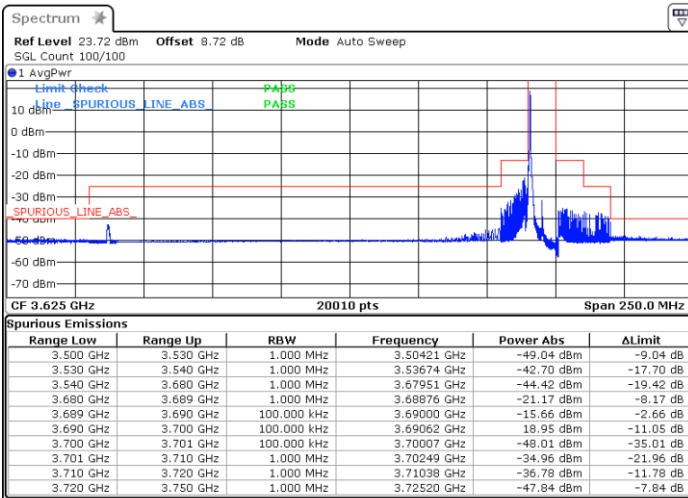

Date: 3 FEB 2021 17:18:47

Date: 3 FEB 2021 17:21:16

Lowest Channel / Full RB

N/A

Date: 3 FEB 2021 17:15:57

LTE Band 48 / 10MHz

QPSK

Middle Channel / 1RB0

Middle Channel / 1RBmax

Date: 3 FEB 2021 17:27:08

Date: 3 FEB 2021 17:24:53

Middle Channel / Full RB

N/A

Date: 3 FEB 2021 17:29:36

LTE Band 48 / 10MHz

QPSK

Highest Channel / 1RB0

Highest Channel / 1RBmax

Date: 3 FEB 2021 18:11:29

Date: 3 FEB 2021 18:13:27

Highest Channel / Full RB

N/A

Date: 3 FEB 2021 17:33:47

LTE Band 48 / 15MHz

QPSK

Lowest Channel / 1RB0

Lowest Channel / 1RBmax

Date: 3 FEB 2021 18:56:54

Date: 3 FEB 2021 18:58:48

Lowest Channel / Full RB

N/A

Date: 3 FEB 2021 18:48:50