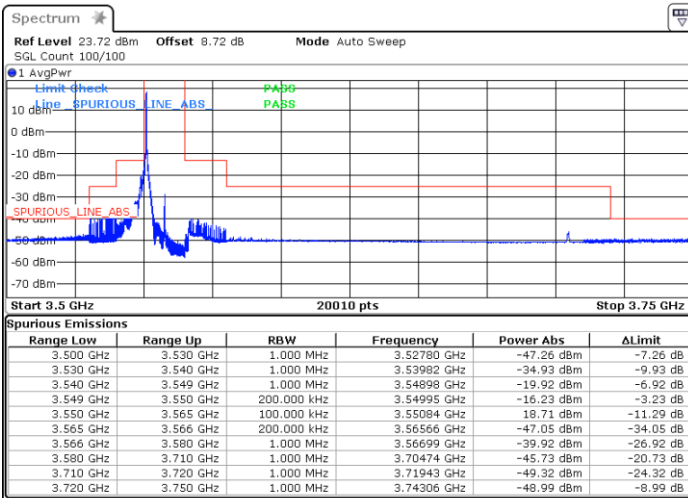

Highest Channel / 1RB0

Highest Channel / 1RBmax

Date: 3 FEB 2021 18:11:29

Date: 3 FEB 2021 18:13:27

Highest Channel / Full RB

N/A

Date: 3 FEB 2021 17:33:47

LTE Band 48 / 15MHz

QPSK

Lowest Channel / 1RB0

Lowest Channel / 1RBmax

Date: 3 FEB 2021 18:56:54

Date: 3 FEB 2021 18:58:48

Lowest Channel / Full RB

N/A

Date: 3 FEB 2021 18:48:50