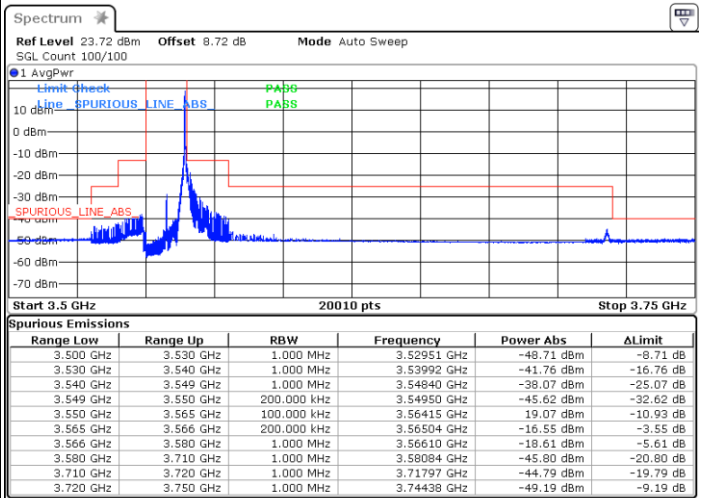

Highest Channel / 1RB0

Highest Channel / 1RBmax

Date: 3 FEB 2021 18:11:29

Date: 3 FEB 2021 18:13:27

Highest Channel / Full RB

N/A

Date: 3 FEB 2021 17:33:47

LTE Band 48 / 15MHz

QPSK

Lowest Channel / 1RB0

Lowest Channel / 1RBmax

Date: 3 FEB 2021 18:56:54

Date: 3 FEB 2021 18:58:48

Lowest Channel / Full RB

N/A

Date: 3 FEB 2021 18:48:50