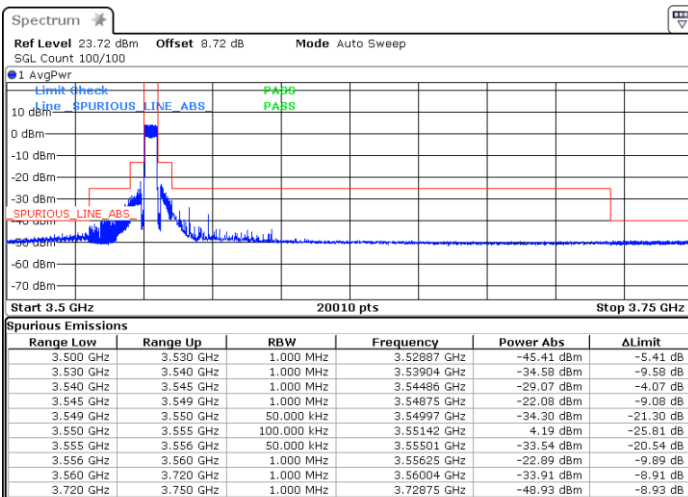

Date: 3.FEB.2021 13:32:44

Date: 3.FEB.2021 13:27:13

Highest Channel / Full RB

N/A

Date: 4 FEB 2021 10:49:48

LTE Band 48 / 5MHz

16QAM

Lowest Channel / 1RB0

Lowest Channel / 1RBmax

Date: 3 FEB 2021 16:40:34

Date: 3 FEB 2021 16:35:17

Lowest Channel / Full RB

N/A

Date: 3 FEB 2021 16:48:25

LTE Band 48 / 5MHz

16QAM

Middle Channel / 1RB0

Middle Channel / 1RBmax

Date: 3 FEB 2021 16:54:50

Date: 3 FEB 2021 16:58:31

Middle Channel / Full RB

N/A

Date: 3 FEB 2021 16:52:32

LTE Band 48 / 5MHz

16QAM

Highest Channel / 1RB0

Highest Channel / 1RBmax

Date: 3 FEB 2021 17:04:50

Date: 3 FEB 2021 17:02:56

Highest Channel / Full RB

N/A

Date: 3 FEB 2021 17:10:17