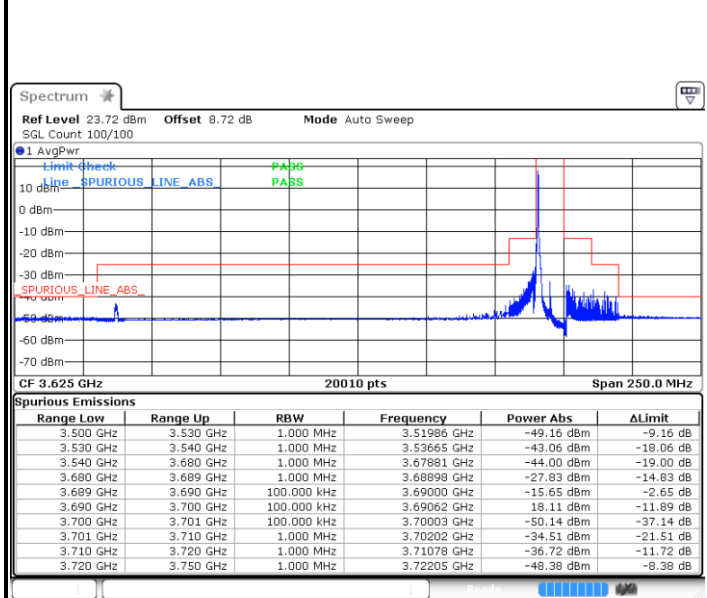

Date: 3 FEB 2021 17:17:14

LTE Band 48 / 10MHz

16QAM

Middle Channel / 1RB0

Middle Channel / 1RBmax

Date: 3 FEB 2021 17:28:10

Date: 3 FEB 2021 17:26:00

Middle Channel / Full RB

N/A

Date: 3 FEB 2021 17:30:58

LTE Band 48 / 10MHz

16QAM

Highest Channel / 1RB0

Date: 3 FEB 2021 18:09:59

Highest Channel / 1RBmax

Date: 3 FEB 2021 18:30:16

Highest Channel / Full RB

Date: 3 FEB 2021 18:08:19

N/A

LTE Band 48 / 15MHz

16QAM

Lowest Channel / 1RB0

Lowest Channel / 1RBmax

Date: 3 FEB 2021 18:55:00

Date: 3 FEB 2021 19:00:38

Lowest Channel / Full RB

N/A

Date: 3 FEB 2021 18:52:11

LTE Band 48 / 15MHz

16QAM

Middle Channel / 1RB0

Middle Channel / 1RBmax