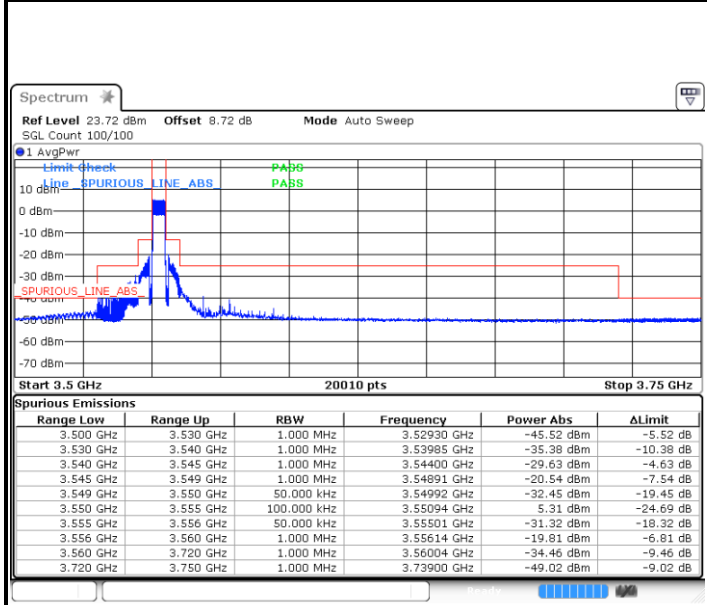

Conducted Band Edge

LTE Band 48 / 5MHz

QPSK

Lowest Channel / 1RB0

Date: 3 FEB 2021 16:37:26

Lowest Channel / 1RBmax

Date: 3 FEB 2021 16:32:27

Lowest Channel / Full RB

Middle Channel / Full RB

N/A

Date: 3 FEB 2021 16:50:34

LTE Band 48 / 5MHz

QPSK

Highest Channel / 1RB0

Highest Channel / 1RBmax

Date: 3 FEB 2021 17:06:18