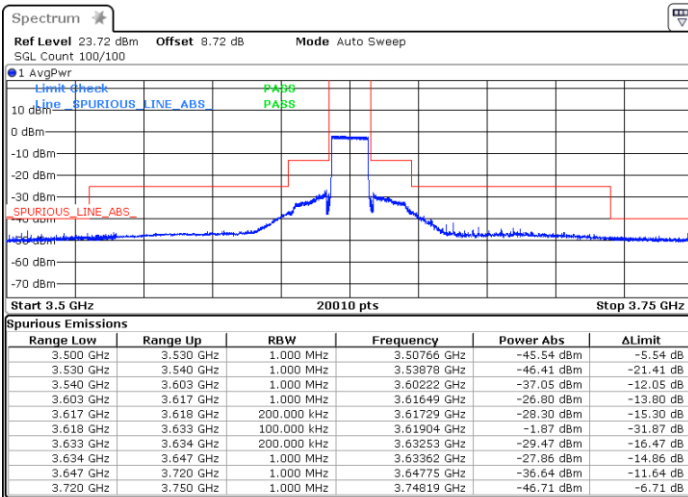

Highest Channel / Full RB

Date: 3 FEB 2021 18:08:19

N/A

LTE Band 48 / 15MHz

16QAM

Lowest Channel / 1RB0

Lowest Channel / 1RBmax

Date: 3 FEB 2021 18:55:00

Date: 3 FEB 2021 19:00:38

Lowest Channel / Full RB

N/A

Date: 3 FEB 2021 18:52:11

LTE Band 48 / 15MHz

16QAM

Middle Channel / 1RB0

Middle Channel / 1RBmax

Date: 3 FEB 2021 19:11:37

Date: 3 FEB 2021 19:05:24

Middle Channel / Full RB

N/A

Date: 3 FEB 2021 19:15:03

LTE Band 48 / 15MHz

16QAM

Highest Channel / 1RB0

Highest Channel / 1RBmax

Date: 3 FEB 2021 19:29:07

Date: 3 FEB 2021 19:35:18

Highest Channel / Full RB

N/A

Date: 4 FEB 2021 10:57:02