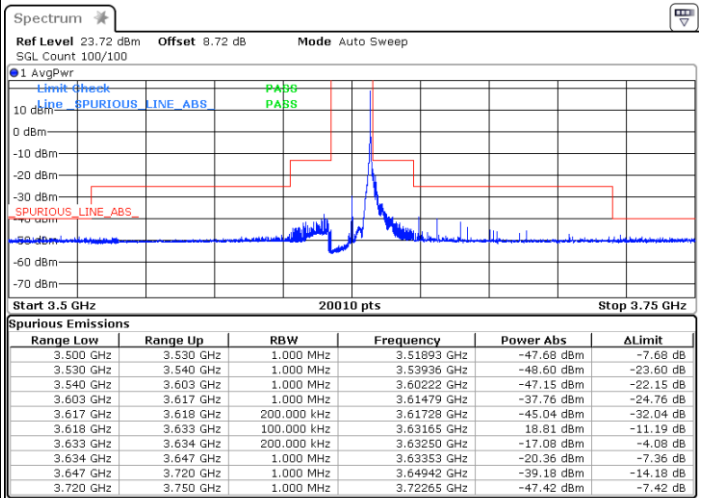

QPSK

Lowest Channel / 1RB0

Lowest Channel / 1RBmax

Date: 3 FEB 2021 18:56:54

Date: 3 FEB 2021 18:58:48

Lowest Channel / Full RB

N/A

Date: 3 FEB 2021 18:48:50

LTE Band 48 / 15MHz

QPSK

Middle Channel / 1RB0

Middle Channel / 1RBmax

Date: 3 FEB 2021 19:10:16

Date: 3 FEB 2021 19:04:13

Middle Channel / Full RB

N/A

Date: 3 FEB 2021 19:14:01

LTE Band 48 / 15MHz

QPSK

Highest Channel / 1RB0

Highest Channel / 1RBmax

Date: 3 FEB 2021 19:26:50

Date: 3 FEB 2021 19:37:32

Highest Channel / Full RB