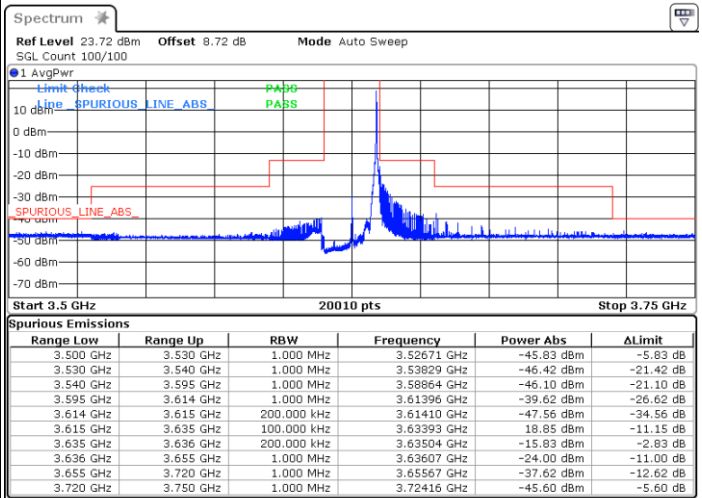

N/A

Date: 4 FEB 2021 10:54:53

LTE Band 48 / 20MHz

QPSK

Lowest Channel / 1RB0

Lowest Channel / 1RBmax

Date: 3.FEB.2021 12:41:38

Date: 3.FEB.2021 13:53:33

Lowest Channel / Full RB

N/A

Date: 4 FEB 2021 10:41:15

LTE Band 48 / 20MHz

QPSK

Middle Channel / 1RB0

Middle Channel / 1RBmax

Date: 3.FEB.2021 13:16:11

Date: 3.FEB.2021 13:18:55

Middle Channel / Full RB

N/A

Date: 3.FEB.2021 12:57:00

LTE Band 48 / 20MHz

QPSK

Highest Channel / 1RB0

Highest Channel / 1RBmax

Date: 3.FEB.2021 13:32:44

Date: 3.FEB.2021 13:27:13

Highest Channel / Full RB

N/A

Date: 4 FEB 2021 10:49:48

LTE Band 48 / 5MHz

16QAM

Lowest Channel / 1RB0