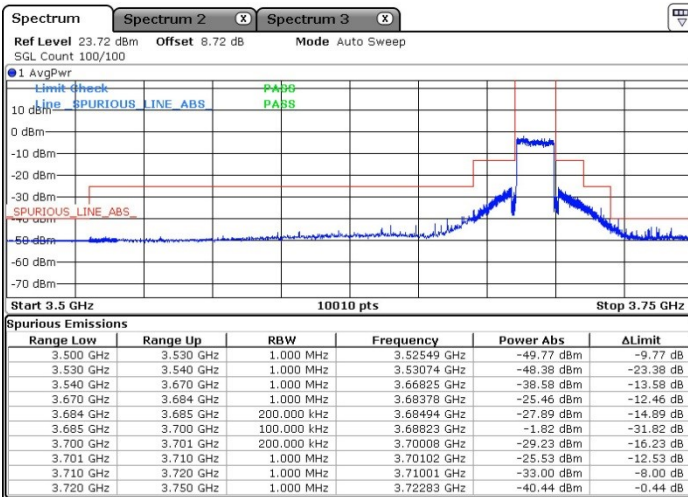

Date: 3 FEB 2021 19:00:38

Lowest Channel / Full RB

N/A

Date: 3 FEB 2021 18:52:11

LTE Band 48 / 15MHz

16QAM

Middle Channel / 1RB0

Middle Channel / 1RBmax

Date: 3 FEB 2021 19:11:37

Date: 3 FEB 2021 19:05:24

Middle Channel / Full RB

N/A

Date: 3 FEB 2021 19:15:03

LTE Band 48 / 15MHz

16QAM

Highest Channel / 1RB0

Highest Channel / 1RBmax

Date: 3 FEB 2021 19:29:07

Date: 3 FEB 2021 19:35:18

Highest Channel / Full RB

N/A

Date: 4 FEB 2021 10:57:02