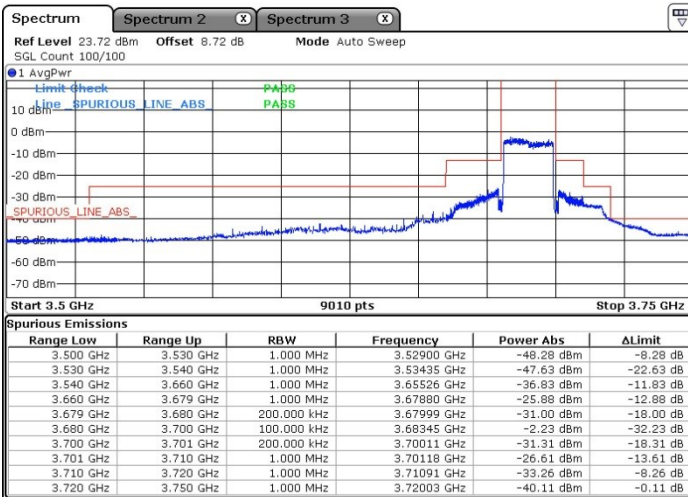

Lowest Channel / Full RB

N/A

Date: 4 FEB 2021 10:41:15

LTE Band 48 / 20MHz

QPSK

Middle Channel / 1RB0

Middle Channel / 1RBmax

Date: 3.FEB.2021 13:16:11

Date: 3.FEB.2021 13:18:55

Middle Channel / Full RB

N/A

Date: 3.FEB.2021 12:57:00

LTE Band 48 / 20MHz

QPSK

Highest Channel / 1RB0

Highest Channel / 1RBmax

Date: 3.FEB.2021 13:32:44

Date: 3.FEB.2021 13:27:13

Highest Channel / Full RB

N/A

Date: 4 FEB 2021 10:49:48

LTE Band 48 / 5MHz

16QAM

Lowest Channel / 1RB0

Lowest Channel / 1RBmax

Date: 3 FEB 2021 16:40:34

Date: 3 FEB 2021 16:35:17

Lowest Channel / Full RB

N/A

Date: 3 FEB 2021 16:48:25

LTE Band 48 / 5MHz

16QAM