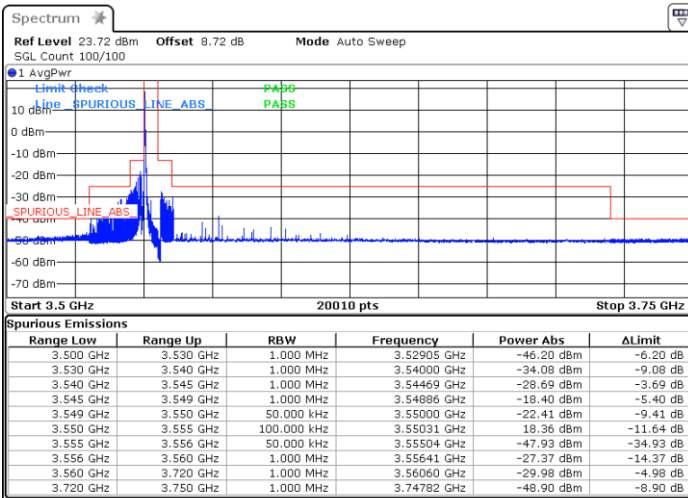

Date: 3.FEB.2021 13:18:55

Middle Channel / Full RB

N/A

Date: 3.FEB.2021 12:57:00

LTE Band 48 / 20MHz

QPSK

Highest Channel / 1RB0

Highest Channel / 1RBmax

Date: 3.FEB.2021 13:32:44

Date: 3.FEB.2021 13:27:13

Highest Channel / Full RB

N/A

Date: 4 FEB 2021 10:49:48

LTE Band 48 / 5MHz

16QAM

Lowest Channel / 1RB0

Lowest Channel / 1RBmax

Date: 3 FEB 2021 16:40:34

Date: 3 FEB 2021 16:35:17

Lowest Channel / Full RB

N/A

Date: 3 FEB 2021 16:48:25

LTE Band 48 / 5MHz

16QAM

Middle Channel / 1RB0

Middle Channel / 1RBmax

Date: 3 FEB 2021 16:54:50

Date: 3 FEB 2021 16:58:31

Middle Channel / Full RB

N/A

Date: 3 FEB 2021 16:52:32

LTE Band 48 / 5MHz