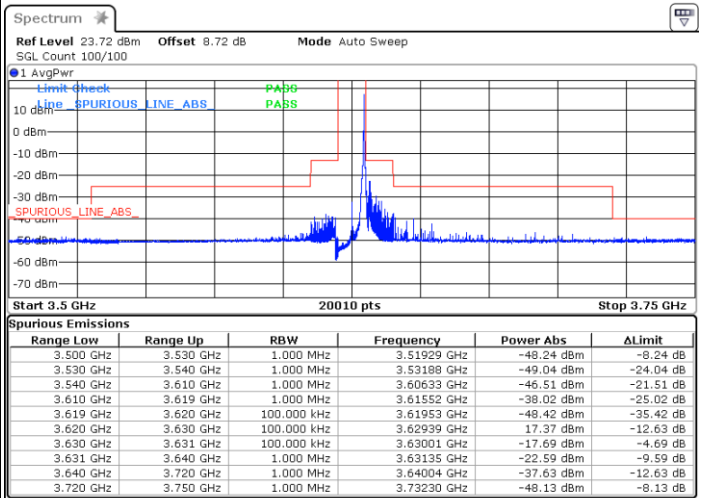

LTE Band 48 / 10MHz

16QAM

Lowest Channel / 1RB0

Lowest Channel / 1RBmax

Date: 3 FEB 2021 17:19:57

Date: 3 FEB 2021 17:23:27

Lowest Channel / Full RB

N/A

Date: 3 FEB 2021 17:17:14

LTE Band 48 / 10MHz

16QAM

Middle Channel / 1RB0

Middle Channel / 1RBmax

Date: 3 FEB 2021 17:28:10

Date: 3 FEB 2021 17:26:00

Middle Channel / Full RB

N/A

Date: 3 FEB 2021 17:30:58

LTE Band 48 / 10MHz

16QAM

Highest Channel / 1RB0

Date: 3 FEB 2021 18:09:59

Highest Channel / 1RBmax

Date: 3 FEB 2021 18:30:16

Highest Channel / Full RB

Date: 3 FEB 2021 18:08:19

N/A

LTE Band 48 / 15MHz

16QAM

Lowest Channel / 1RB0

Lowest Channel / 1RBmax

Date: 3 FEB 2021 18:55:00