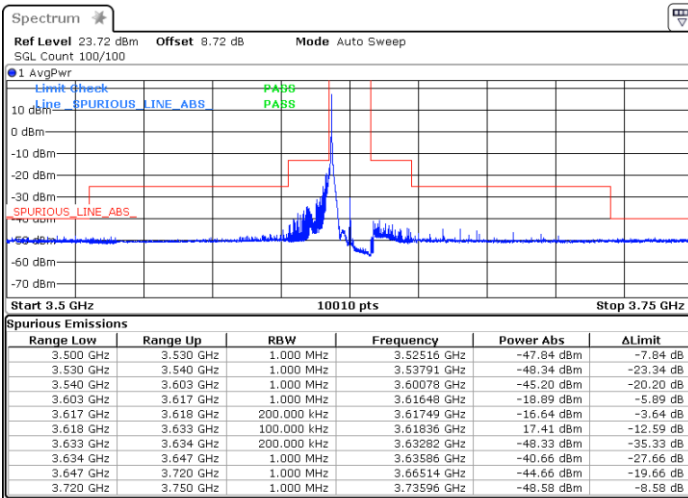

Highest Channel / Full RB

Date: 3 FEB 2021 18:08:19

N/A

LTE Band 48 / 15MHz

16QAM

Lowest Channel / 1RB0

Lowest Channel / 1RBmax

Date: 3 FEB 2021 18:55:00

Date: 3 FEB 2021 19:00:38

Lowest Channel / Full RB

N/A

Date: 3 FEB 2021 18:52:11

LTE Band 48 / 15MHz

16QAM

Middle Channel / 1RB0

Middle Channel / 1RBmax

Date: 3 FEB 2021 19:11:37

Date: 3 FEB 2021 19:05:24

Middle Channel / Full RB

N/A

Date: 3 FEB 2021 19:15:03

LTE Band 48 / 15MHz

16QAM

Highest Channel / 1RB0

Highest Channel / 1RBmax

Date: 3 FEB 2021 19:29:07

Date: 3 FEB 2021 19:35:18

Highest Channel / Full RB

N/A

Date: 4 FEB 2021 10:57:02