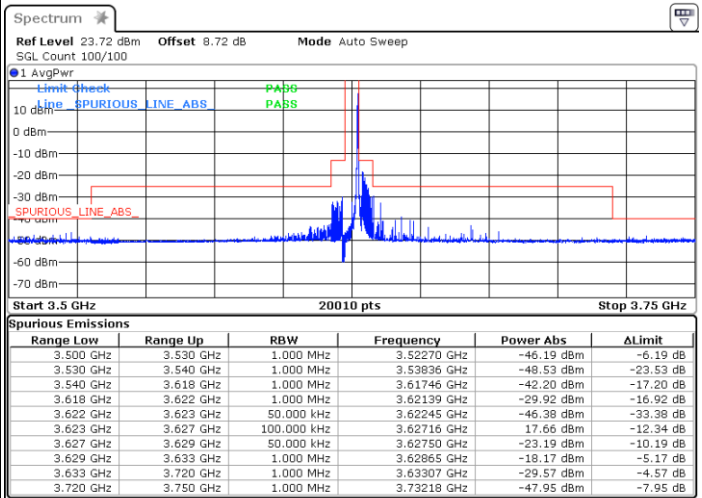

Date: 3.FEB.2021 13:32:44

Date: 3.FEB.2021 13:27:13

Highest Channel / Full RB

N/A

Date: 4 FEB 2021 10:49:48

LTE Band 48 / 5MHz

16QAM

Lowest Channel / 1RB0

Lowest Channel / 1RBmax

Date: 3 FEB 2021 16:40:34

Date: 3 FEB 2021 16:35:17

Lowest Channel / Full RB

N/A

Date: 3 FEB 2021 16:48:25

LTE Band 48 / 5MHz

16QAM

Middle Channel / 1RB0

Middle Channel / 1RBmax

Date: 3 FEB 2021 16:54:50

Date: 3 FEB 2021 16:58:31

Middle Channel / Full RB

N/A

Date: 3 FEB 2021 16:52:32

LTE Band 48 / 5MHz