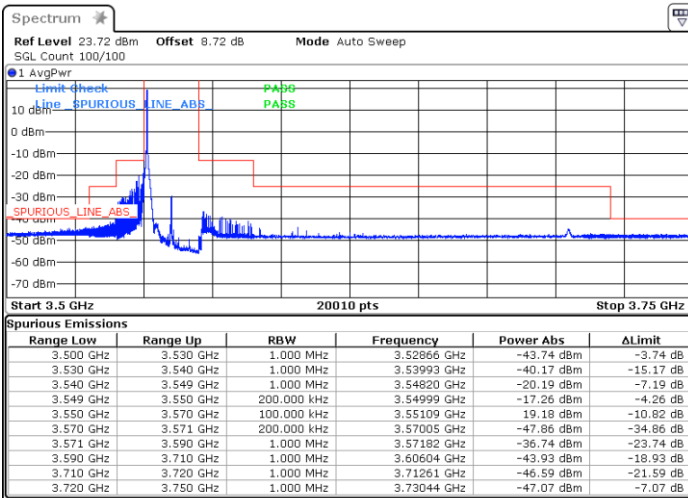

Date: 3 FEB 2021 19:14:01

LTE Band 48 / 15MHz

QPSK

Highest Channel / 1RB0

Highest Channel / 1RBmax

Date: 3 FEB 2021 19:26:50

Date: 3 FEB 2021 19:37:32

Highest Channel / Full RB

N/A

Date: 4 FEB 2021 10:54:53

LTE Band 48 / 20MHz

QPSK

Lowest Channel / 1RB0

Lowest Channel / 1RBmax

Date: 3.FEB.2021 12:41:38

Date: 3.FEB.2021 13:53:33

Lowest Channel / Full RB

N/A

Date: 4 FEB 2021 10:41:15

LTE Band 48 / 20MHz

QPSK

Middle Channel / 1RB0

Middle Channel / 1RBmax

Date: 3.FEB.2021 13:16:11

Date: 3.FEB.2021 13:18:55

Middle Channel / Full RB

N/A

Date: 3.FEB.2021 12:57:00

LTE Band 48 / 20MHz

QPSK

Highest Channel / 1RB0

Highest Channel / 1RBmax