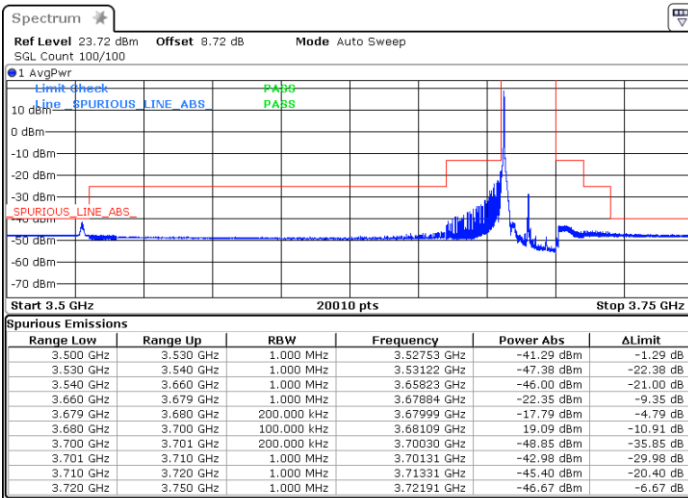

Lowest Channel / Full RB

N/A

Date: 4 FEB 2021 10:41:15

LTE Band 48 / 20MHz

QPSK

Middle Channel / 1RB0

Middle Channel / 1RBmax

Date: 3.FEB.2021 13:16:11

Date: 3.FEB.2021 13:18:55

Middle Channel / Full RB

N/A

Date: 3.FEB.2021 12:57:00

LTE Band 48 / 20MHz

QPSK

Highest Channel / 1RB0

Highest Channel / 1RBmax

Date: 3.FEB.2021 13:32:44

Date: 3.FEB.2021 13:27:13

Highest Channel / Full RB

N/A

Date: 4 FEB 2021 10:49:48

LTE Band 48 / 5MHz

16QAM

Lowest Channel / 1RB0

Lowest Channel / 1RBmax

Date: 3 FEB 2021 16:40:34

Date: 3 FEB 2021 16:35:17

Lowest Channel / Full RB

N/A

Date: 3 FEB 2021 16:48:25

LTE Band 48 / 5MHz

16QAM