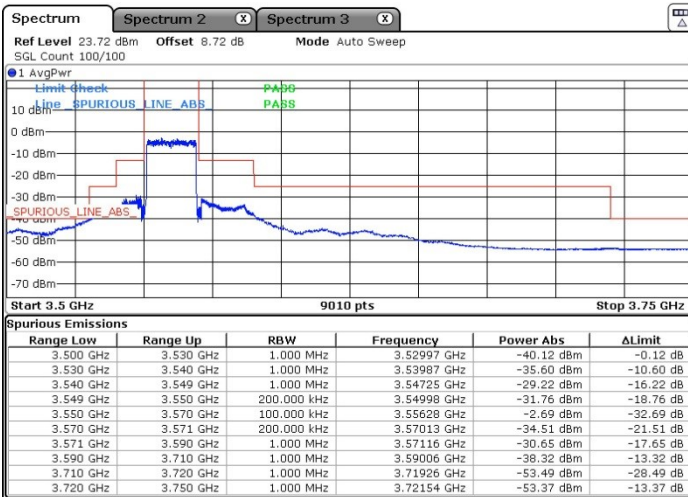

Date: 3 FEB 2021 19:14:01

LTE Band 48 / 15MHz

QPSK

Highest Channel / 1RB0

Highest Channel / 1RBmax

Date: 3 FEB 2021 19:26:50

Date: 3 FEB 2021 19:37:32

Highest Channel / Full RB

N/A

Date: 4 FEB 2021 10:54:53

LTE Band 48 / 20MHz

QPSK

Lowest Channel / 1RB0

Lowest Channel / 1RBmax

Date: 3.FEB.2021 12:41:38

Date: 3.FEB.2021 13:53:33

Lowest Channel / Full RB

N/A

Date: 4 FEB 2021 10:41:15

LTE Band 48 / 20MHz

QPSK

Middle Channel / 1RB0

Middle Channel / 1RBmax

Date: 3.FEB.2021 13:16:11

Date: 3.FEB.2021 13:18:55

Middle Channel / Full RB

N/A

Date: 3.FEB.2021 12:57:00

LTE Band 48 / 20MHz

QPSK

Highest Channel / 1RB0

Highest Channel / 1RBmax