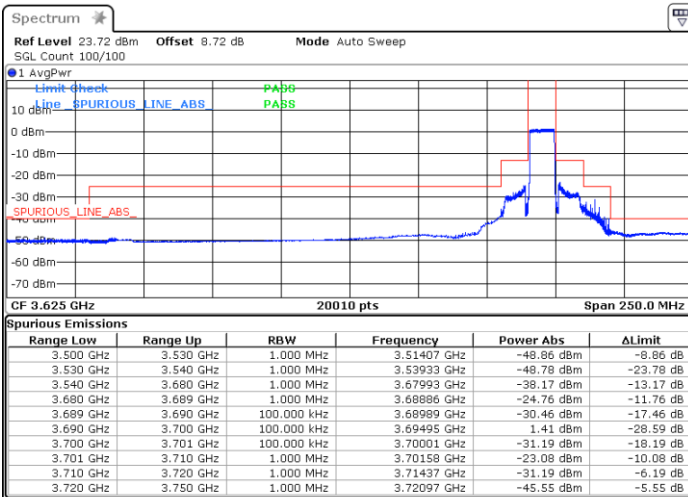

Middle Channel / 1RBmax

Date: 3 FEB 2021 17:27:08

Date: 3 FEB 2021 17:24:53

Middle Channel / Full RB

N/A

Date: 3 FEB 2021 17:29:36

LTE Band 48 / 10MHz

QPSK

Highest Channel / 1RB0

Highest Channel / 1RBmax

Date: 3 FEB 2021 18:11:29

Date: 3 FEB 2021 18:13:27

Highest Channel / Full RB

N/A

Date: 3 FEB 2021 17:33:47

LTE Band 48 / 15MHz

QPSK

Lowest Channel / 1RB0

Lowest Channel / 1RBmax

Date: 3 FEB 2021 18:56:54

Date: 3 FEB 2021 18:58:48

Lowest Channel / Full RB

N/A

Date: 3 FEB 2021 18:48:50