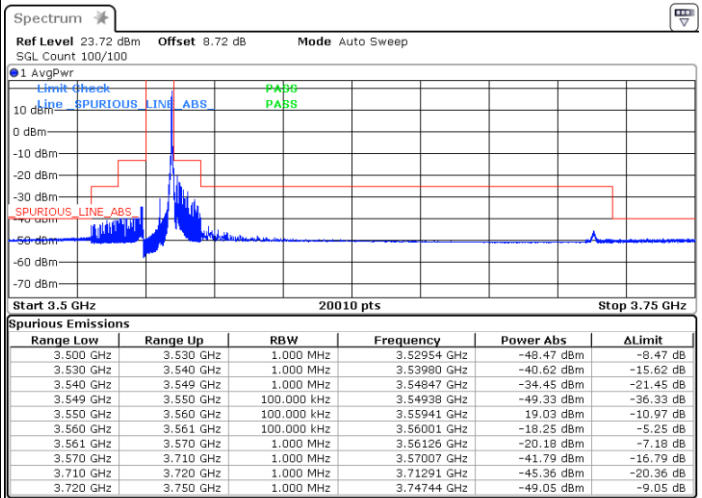

Middle Channel / Full RB

N/A

Date: 3 FEB 2021 16:50:34

LTE Band 48 / 5MHz

QPSK

Highest Channel / 1RB0

Highest Channel / 1RBmax

Date: 3 FEB 2021 17:06:18

Date: 3 FEB 2021 17:00:57

Highest Channel / Full RB

N/A

Date: 3 FEB 2021 17:07:45

LTE Band 48 / 10MHz

QPSK

Lowest Channel / 1RB0

Lowest Channel / 1RBmax

Date: 3 FEB 2021 17:18:47

Date: 3 FEB 2021 17:21:16

Lowest Channel / Full RB

N/A

Date: 3 FEB 2021 17:15:57

LTE Band 48 / 10MHz

QPSK

Middle Channel / 1RB0