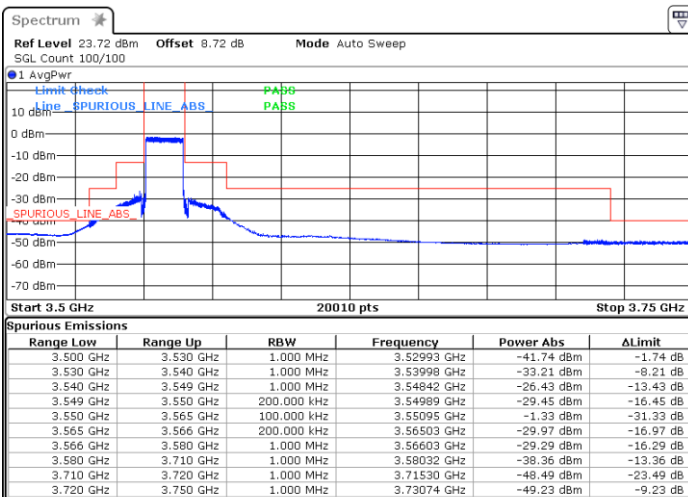

N/A

Date: 3 FEB 2021 17:30:58

LTE Band 48 / 10MHz

16QAM

Highest Channel / 1RB0

Date: 3 FEB 2021 18:09:59

Highest Channel / 1RBmax

Date: 3 FEB 2021 18:30:16

Highest Channel / Full RB

Date: 3 FEB 2021 18:08:19

N/A

LTE Band 48 / 15MHz

16QAM

Lowest Channel / 1RB0

Lowest Channel / 1RBmax

Date: 3 FEB 2021 18:55:00

Date: 3 FEB 2021 19:00:38

Lowest Channel / Full RB

N/A

Date: 3 FEB 2021 18:52:11

LTE Band 48 / 15MHz

16QAM

Middle Channel / 1RB0

Middle Channel / 1RBmax

Date: 3 FEB 2021 19:11:37

Date: 3 FEB 2021 19:05:24

Middle Channel / Full RB

N/A

Date: 3 FEB 2021 19:15:03

LTE Band 48 / 15MHz

16QAM

Highest Channel / 1RB0