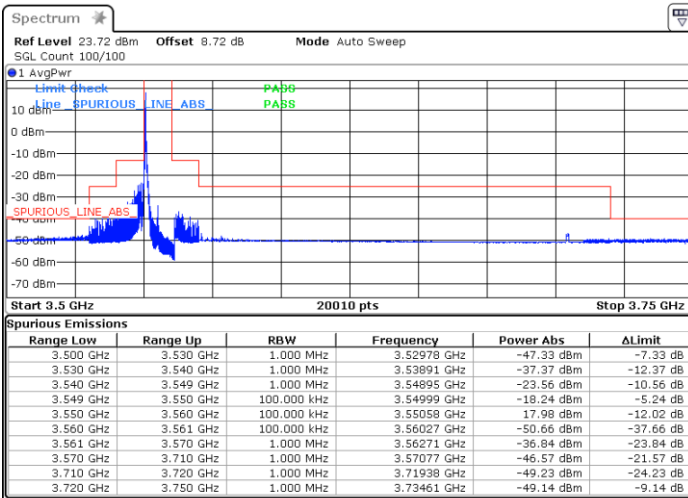

Middle Channel / 1RB0

Middle Channel / 1RBmax

Date: 3 FEB 2021 16:54:50

Date: 3 FEB 2021 16:58:31

Middle Channel / Full RB

N/A

Date: 3 FEB 2021 16:52:32

LTE Band 48 / 5MHz

16QAM

Highest Channel / 1RB0

Highest Channel / 1RBmax

Date: 3 FEB 2021 17:04:50

Date: 3 FEB 2021 17:02:56

Highest Channel / Full RB

N/A

Date: 3 FEB 2021 17:10:17

LTE Band 48 / 10MHz

16QAM

Lowest Channel / 1RB0

Lowest Channel / 1RBmax

Date: 3 FEB 2021 17:19:57

Date: 3 FEB 2021 17:23:27

Lowest Channel / Full RB

N/A

Date: 3 FEB 2021 17:17:14

LTE Band 48 / 10MHz

16QAM

Middle Channel / 1RB0

Middle Channel / 1RBmax

Date: 3 FEB 2021 17:28:10

Date: 3 FEB 2021 17:26:00

Middle Channel / Full RB