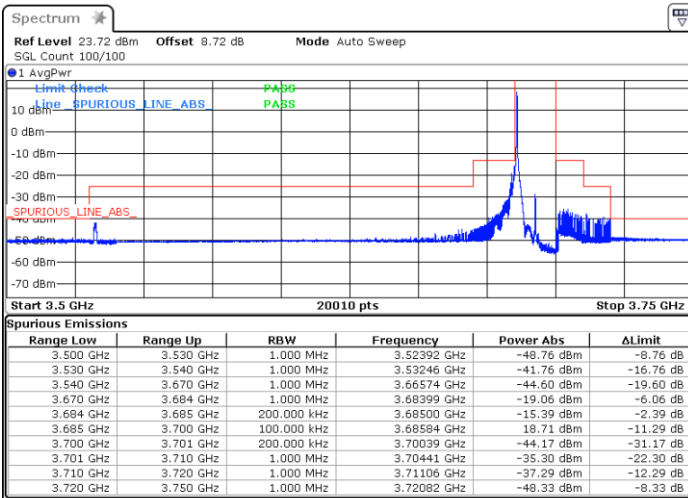

LTE Band 48 / 15MHz

QPSK

Middle Channel / 1RB0

Middle Channel / 1RBmax

Date: 3 FEB 2021 19:10:16

Date: 3 FEB 2021 19:04:13

Middle Channel / Full RB

N/A

Date: 3 FEB 2021 19:14:01

LTE Band 48 / 15MHz

QPSK

Highest Channel / 1RB0

Highest Channel / 1RBmax

Date: 3 FEB 2021 19:26:50

Date: 3 FEB 2021 19:37:32

Highest Channel / Full RB

N/A

Date: 4 FEB 2021 10:54:53

LTE Band 48 / 20MHz

QPSK

Lowest Channel / 1RB0

Lowest Channel / 1RBmax

Date: 3.FEB.2021 12:41:38

Date: 3.FEB.2021 13:53:33

Lowest Channel / Full RB

N/A

Date: 4 FEB 2021 10:41:15

LTE Band 48 / 20MHz

QPSK

Middle Channel / 1RB0

Middle Channel / 1RBmax

Date: 3.FEB.2021 13:16:11