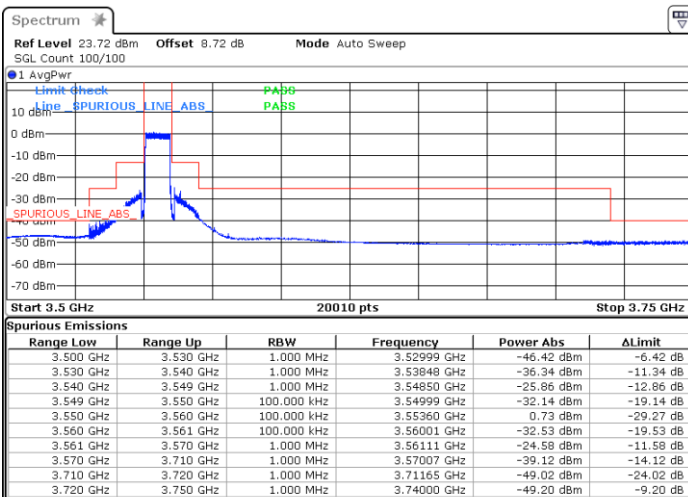

16QAM

Highest Channel / 1RB0

Highest Channel / 1RBmax

Date: 3 FEB 2021 17:04:50

Date: 3 FEB 2021 17:02:56

Highest Channel / Full RB

N/A

Date: 3 FEB 2021 17:10:17

LTE Band 48 / 10MHz

16QAM

Lowest Channel / 1RB0

Lowest Channel / 1RBmax

Date: 3 FEB 2021 17:19:57

Date: 3 FEB 2021 17:23:27

Lowest Channel / Full RB

N/A

Date: 3 FEB 2021 17:17:14

LTE Band 48 / 10MHz

16QAM

Middle Channel / 1RB0

Middle Channel / 1RBmax

Date: 3 FEB 2021 17:28:10

Date: 3 FEB 2021 17:26:00

Middle Channel / Full RB

N/A

Date: 3 FEB 2021 17:30:58

LTE Band 48 / 10MHz

16QAM

Highest Channel / 1RB0

Date: 3 FEB 2021 18:09:59

Highest Channel / 1RBmax

Date: 3 FEB 2021 18:30:16