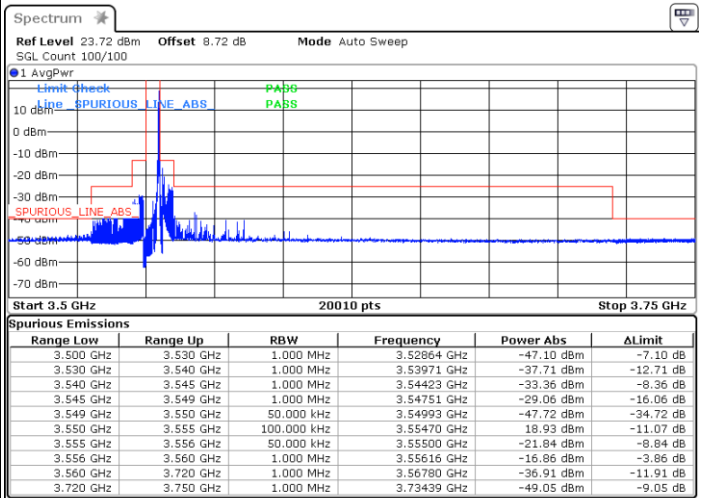

Date: 3.FEB.2021 13:18:55

Middle Channel / Full RB

N/A

Date: 3.FEB.2021 12:57:00

LTE Band 48 / 20MHz

QPSK

Highest Channel / 1RB0

Highest Channel / 1RBmax

Date: 3.FEB.2021 13:32:44

Date: 3.FEB.2021 13:27:13

Highest Channel / Full RB

N/A

Date: 4 FEB 2021 10:49:48

LTE Band 48 / 5MHz

16QAM

Lowest Channel / 1RB0

Lowest Channel / 1RBmax

Date: 3 FEB 2021 16:40:34

Date: 3 FEB 2021 16:35:17

Lowest Channel / Full RB

N/A

Date: 3 FEB 2021 16:48:25

LTE Band 48 / 5MHz

16QAM

Middle Channel / 1RB0

Middle Channel / 1RBmax

Date: 3 FEB 2021 16:54:50

Date: 3 FEB 2021 16:58:31

Middle Channel / Full RB

N/A

Date: 3 FEB 2021 16:52:32

LTE Band 48 / 5MHz