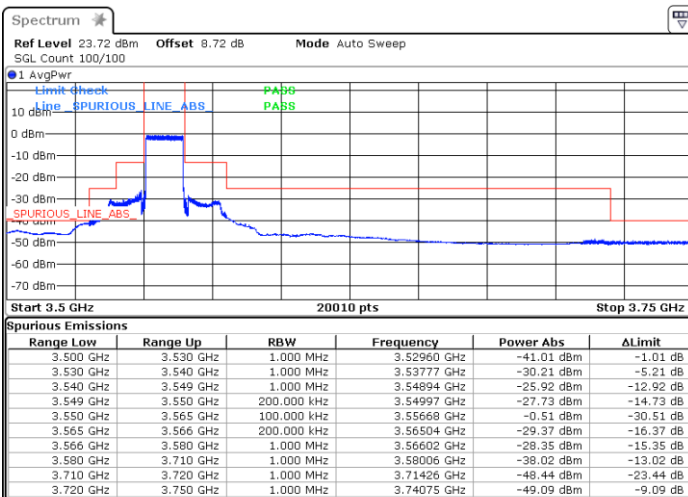

Highest Channel / 1RB0

Highest Channel / 1RBmax

Date: 3 FEB 2021 18:11:29

Date: 3 FEB 2021 18:13:27

Highest Channel / Full RB

N/A

Date: 3 FEB 2021 17:33:47

LTE Band 48 / 15MHz

QPSK

Lowest Channel / 1RB0

Lowest Channel / 1RBmax

Date: 3 FEB 2021 18:56:54

Date: 3 FEB 2021 18:58:48

Lowest Channel / Full RB

N/A

Date: 3 FEB 2021 18:48:50

LTE Band 48 / 15MHz

QPSK

Middle Channel / 1RB0

Middle Channel / 1RBmax

Date: 3 FEB 2021 19:10:16

Date: 3 FEB 2021 19:04:13

Middle Channel / Full RB

N/A

Date: 3 FEB 2021 19:14:01

LTE Band 48 / 15MHz

QPSK

Highest Channel / 1RB0

Highest Channel / 1RBmax

Date: 3 FEB 2021 19:26:50

Date: 3 FEB 2021 19:37:32

Highest Channel / Full RB