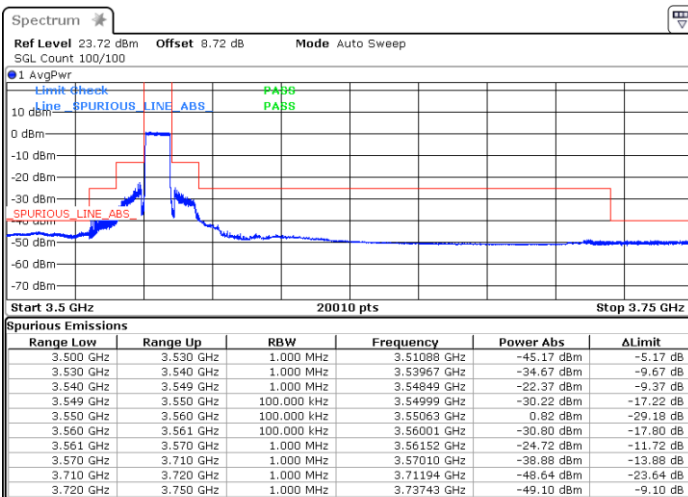

Middle Channel / Full RB

N/A

Date: 3 FEB 2021 16:50:34

LTE Band 48 / 5MHz

QPSK

Highest Channel / 1RB0

Highest Channel / 1RBmax

Date: 3 FEB 2021 17:06:18

Date: 3 FEB 2021 17:00:57

Highest Channel / Full RB

N/A

Date: 3 FEB 2021 17:07:45

LTE Band 48 / 10MHz

QPSK

Lowest Channel / 1RB0

Lowest Channel / 1RBmax

Date: 3 FEB 2021 17:18:47

Date: 3 FEB 2021 17:21:16

Lowest Channel / Full RB

N/A

Date: 3 FEB 2021 17:15:57

LTE Band 48 / 10MHz

QPSK

Middle Channel / 1RB0

Highest Channel / 1RB0

Highest Channel / 1RBmax

Date: 3 FEB 2021 18:11:29

Date: 3 FEB 2021 18:13:27

Highest Channel / Full RB

N/A

Date: 3 FEB 2021 17:33:47

LTE Band 48 / 15MHz