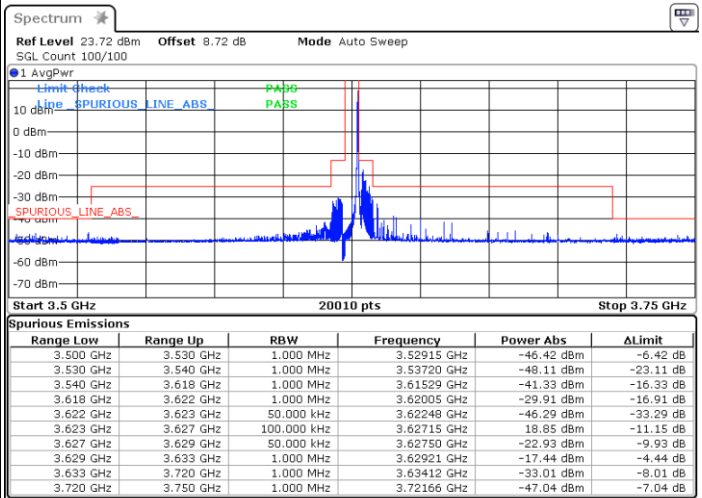

Date: 3 FEB 2021 16:46:18

N/A

LTE Band 48 / 5MHz

QPSK

Middle Channel / 1RB0

Middle Channel / 1RBmax

Date: 3 FEB 2021 16:56:04

Date: 3 FEB 2021 16:57:15

Middle Channel / Full RB

N/A

Date: 3 FEB 2021 16:50:34

LTE Band 48 / 5MHz

QPSK

Highest Channel / 1RB0

Highest Channel / 1RBmax

Date: 3 FEB 2021 17:06:18

Date: 3 FEB 2021 17:00:57

Highest Channel / Full RB

N/A

Date: 3 FEB 2021 17:07:45

LTE Band 48 / 10MHz

QPSK

Lowest Channel / 1RB0

Lowest Channel / 1RBmax