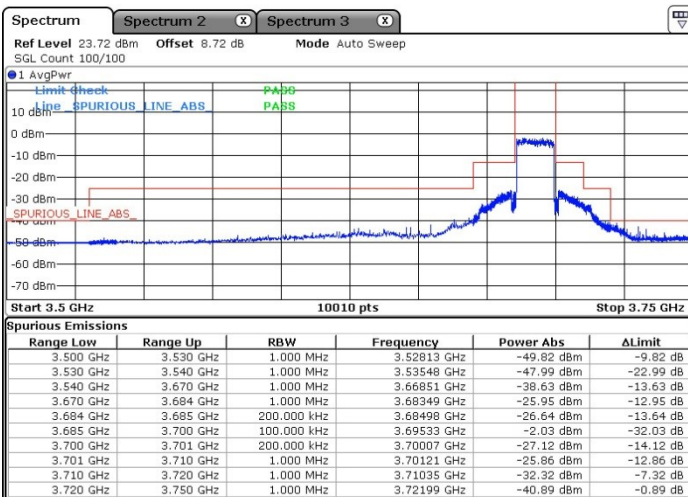

LTE Band 48 / 15MHz

QPSK

Middle Channel / 1RB0

Middle Channel / 1RBmax

Date: 3 FEB 2021 19:10:16

Date: 3 FEB 2021 19:04:13

Middle Channel / Full RB

N/A

Date: 3 FEB 2021 19:14:01

LTE Band 48 / 15MHz

QPSK

Highest Channel / 1RB0

Highest Channel / 1RBmax

Date: 3 FEB 2021 19:26:50

Date: 3 FEB 2021 19:37:32

Highest Channel / Full RB

N/A

Date: 4 FEB 2021 10:54:53

LTE Band 48 / 20MHz

QPSK

Lowest Channel / 1RB0

Lowest Channel / 1RBmax

Date: 3.FEB.2021 12:41:38

Date: 3.FEB.2021 13:53:33

Lowest Channel / Full RB

N/A

Date: 4 FEB 2021 10:41:15

LTE Band 48 / 20MHz

QPSK

Middle Channel / 1RB0

Middle Channel / 1RBmax

Date: 3.FEB.2021 13:16:11