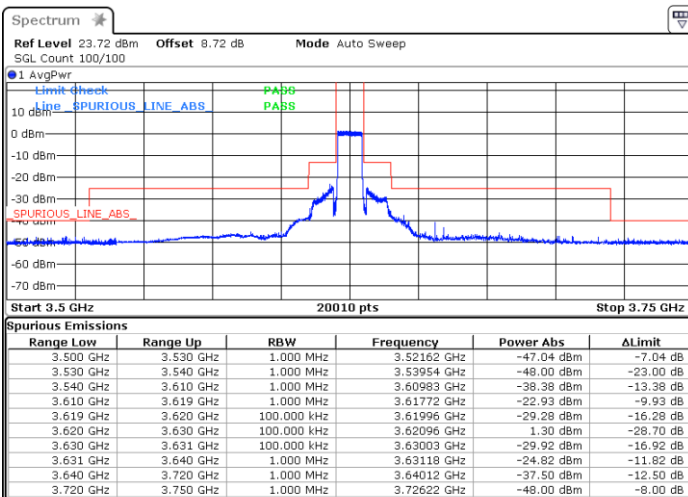

Date: 3 FEB 2021 17:18:47

Date: 3 FEB 2021 17:21:16

Lowest Channel / Full RB

N/A

Date: 3 FEB 2021 17:15:57

LTE Band 48 / 10MHz

QPSK

Middle Channel / 1RB0

Middle Channel / 1RBmax

Date: 3 FEB 2021 17:27:08

Date: 3 FEB 2021 17:24:53

Middle Channel / Full RB

N/A

Date: 3 FEB 2021 17:29:36

LTE Band 48 / 10MHz

QPSK

Highest Channel / 1RB0

Highest Channel / 1RBmax

Date: 3 FEB 2021 18:11:29

Date: 3 FEB 2021 18:13:27

Highest Channel / Full RB

N/A

Date: 3 FEB 2021 17:33:47

LTE Band 48 / 15MHz

QPSK

Lowest Channel / 1RB0

Lowest Channel / 1RBmax

Date: 3 FEB 2021 18:56:54

Date: 3 FEB 2021 18:58:48

Lowest Channel / Full RB

N/A

Date: 3 FEB 2021 18:48:50