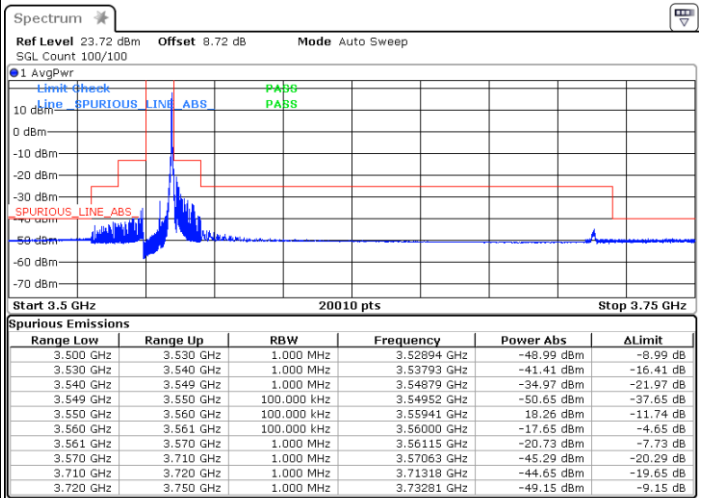

Middle Channel / 1RB0

Middle Channel / 1RBmax

Date: 3 FEB 2021 16:54:50

Date: 3 FEB 2021 16:58:31

Middle Channel / Full RB

N/A

Date: 3 FEB 2021 16:52:32

LTE Band 48 / 5MHz

16QAM

Highest Channel / 1RB0

Highest Channel / 1RBmax

Date: 3 FEB 2021 17:04:50

Date: 3 FEB 2021 17:02:56

Highest Channel / Full RB

N/A

Date: 3 FEB 2021 17:10:17

LTE Band 48 / 10MHz

16QAM

Lowest Channel / 1RB0

Lowest Channel / 1RBmax

Date: 3 FEB 2021 17:19:57

Date: 3 FEB 2021 17:23:27

Lowest Channel / Full RB

N/A

Date: 3 FEB 2021 17:17:14

LTE Band 48 / 10MHz

16QAM

Middle Channel / 1RB0

Middle Channel / 1RBmax

Date: 3 FEB 2021 17:28:10

Date: 3 FEB 2021 17:26:00

Middle Channel / Full RB