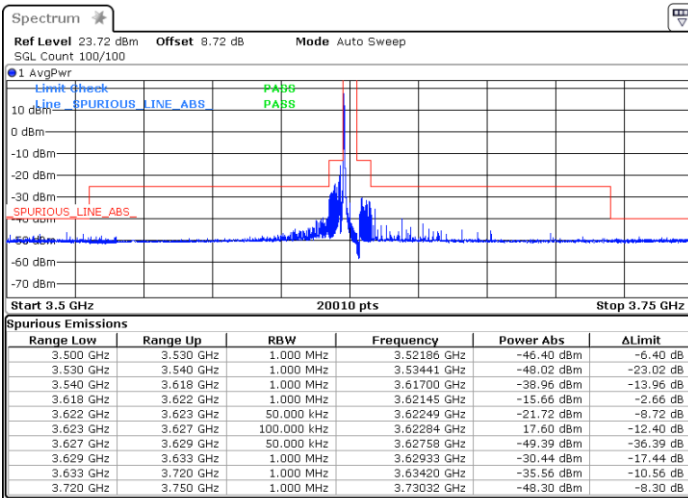

Date: 3.FEB.2021 13:32:44

Date: 3.FEB.2021 13:27:13

Highest Channel / Full RB

N/A

Date: 4 FEB 2021 10:49:48

LTE Band 48 / 5MHz

16QAM

Lowest Channel / 1RB0

Lowest Channel / 1RBmax

Date: 3 FEB 2021 16:40:34

Date: 3 FEB 2021 16:35:17

Lowest Channel / Full RB

N/A

Date: 3 FEB 2021 16:48:25

LTE Band 48 / 5MHz

16QAM

Middle Channel / 1RB0

Middle Channel / 1RBmax

Date: 3 FEB 2021 16:54:50

Date: 3 FEB 2021 16:58:31

Middle Channel / Full RB

N/A

Date: 3 FEB 2021 16:52:32

LTE Band 48 / 5MHz

16QAM

Highest Channel / 1RB0

Highest Channel / 1RBmax

Date: 3 FEB 2021 17:04:50

Date: 3 FEB 2021 17:02:56

Highest Channel / Full RB

N/A

Date: 3 FEB 2021 17:10:17