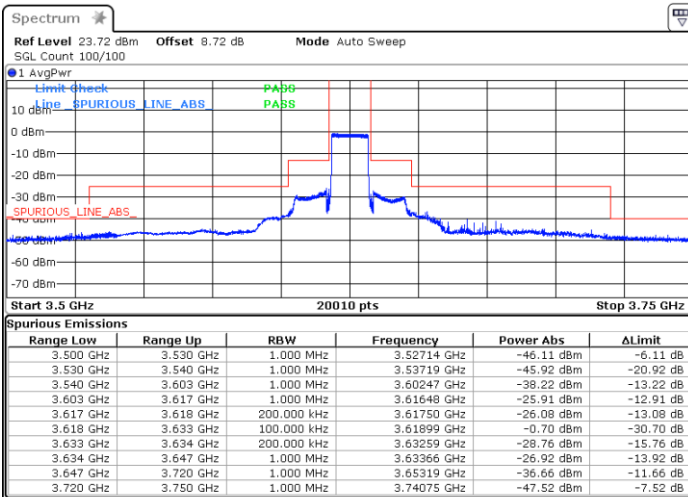

QPSK

Lowest Channel / 1RB0

Lowest Channel / 1RBmax

Date: 3 FEB 2021 18:56:54

Date: 3 FEB 2021 18:58:48

Lowest Channel / Full RB

N/A

Date: 3 FEB 2021 18:48:50

LTE Band 48 / 15MHz

QPSK

Middle Channel / 1RB0

Middle Channel / 1RBmax

Date: 3 FEB 2021 19:10:16

Date: 3 FEB 2021 19:04:13

Middle Channel / Full RB

N/A

Date: 3 FEB 2021 19:14:01

LTE Band 48 / 15MHz

QPSK

Highest Channel / 1RB0

Highest Channel / 1RBmax

Date: 3 FEB 2021 19:26:50

Date: 3 FEB 2021 19:37:32

Highest Channel / Full RB

N/A

Date: 4 FEB 2021 10:54:53

LTE Band 48 / 20MHz

QPSK

Lowest Channel / 1RB0

Lowest Channel / 1RBmax

Date: 3.FEB.2021 12:41:38

Date: 3.FEB.2021 13:53:33