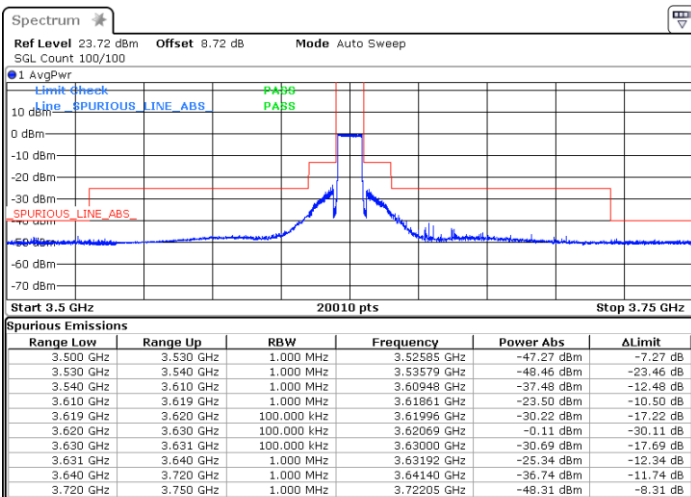

LTE Band 48 / 10MHz

16QAM

Lowest Channel / 1RB0

Lowest Channel / 1RBmax

Date: 3 FEB 2021 17:19:57

Date: 3 FEB 2021 17:23:27

Lowest Channel / Full RB

N/A

Date: 3 FEB 2021 17:17:14

LTE Band 48 / 10MHz

16QAM

Middle Channel / 1RB0

Middle Channel / 1RBmax

Date: 3 FEB 2021 17:28:10

Date: 3 FEB 2021 17:26:00

Middle Channel / Full RB

N/A

Date: 3 FEB 2021 17:30:58

LTE Band 48 / 10MHz

16QAM

Highest Channel / 1RB0

Date: 3 FEB 2021 18:09:59

Highest Channel / 1RBmax

Date: 3 FEB 2021 18:30:16

Highest Channel / Full RB

Date: 3 FEB 2021 18:08:19

N/A

LTE Band 48 / 15MHz

16QAM

Lowest Channel / 1RB0

Lowest Channel / 1RBmax

Date: 3 FEB 2021 18:55:00