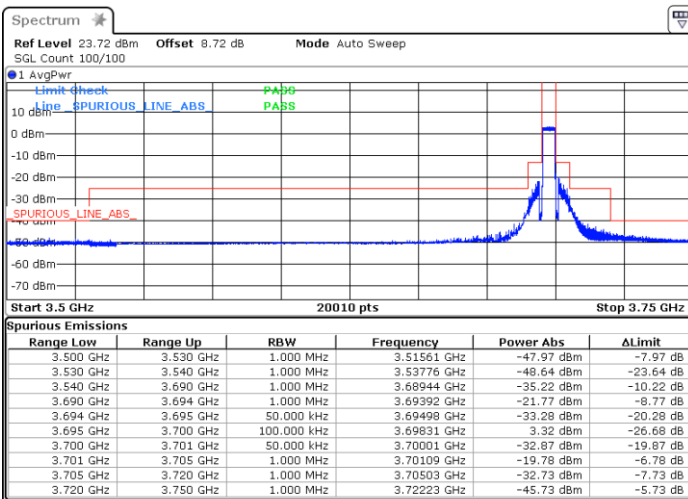

Middle Channel / 1RB0

Middle Channel / 1RBmax

Date: 3 FEB 2021 16:54:50

Date: 3 FEB 2021 16:58:31

Middle Channel / Full RB

N/A

Date: 3 FEB 2021 16:52:32

LTE Band 48 / 5MHz

16QAM

Highest Channel / 1RB0

Highest Channel / 1RBmax

Date: 3 FEB 2021 17:04:50

Date: 3 FEB 2021 17:02:56

Highest Channel / Full RB

N/A

Date: 3 FEB 2021 17:10:17

LTE Band 48 / 10MHz

16QAM

Lowest Channel / 1RB0

Lowest Channel / 1RBmax

Date: 3 FEB 2021 17:19:57

Date: 3 FEB 2021 17:23:27

Lowest Channel / Full RB

N/A

Date: 3 FEB 2021 17:17:14

LTE Band 48 / 10MHz

16QAM

Middle Channel / 1RB0

Middle Channel / 1RBmax

Date: 3 FEB 2021 17:28:10

Date: 3 FEB 2021 17:26:00

Middle Channel / Full RB