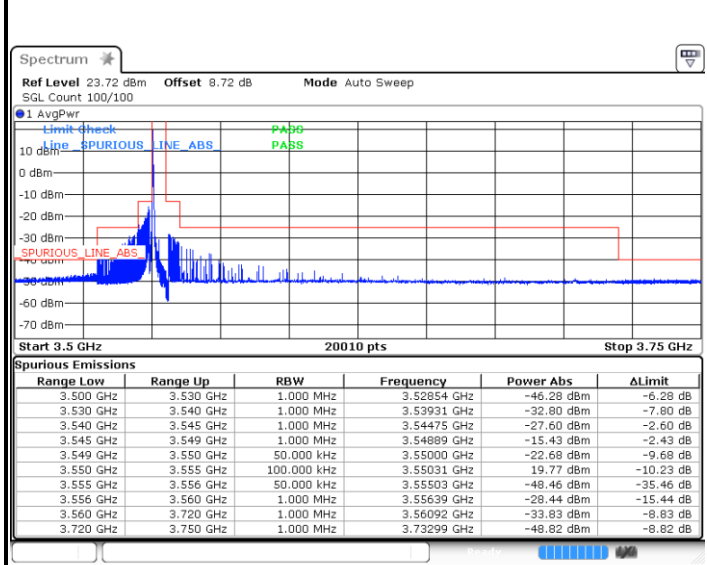

Conducted Band Edge

LTE Band 48 / 5MHz

QPSK

Lowest Channel / 1RB0

Date: 3 FEB 2021 16:37:26

Lowest Channel / 1RBmax

Date: 3 FEB 2021 16:32:27

Lowest Channel / Full RB

Middle Channel / Full RB

N/A

Date: 3 FEB 2021 16:50:34

LTE Band 48 / 5MHz

QPSK

Highest Channel / 1RB0

Highest Channel / 1RBmax

Date: 3 FEB 2021 17:06:18