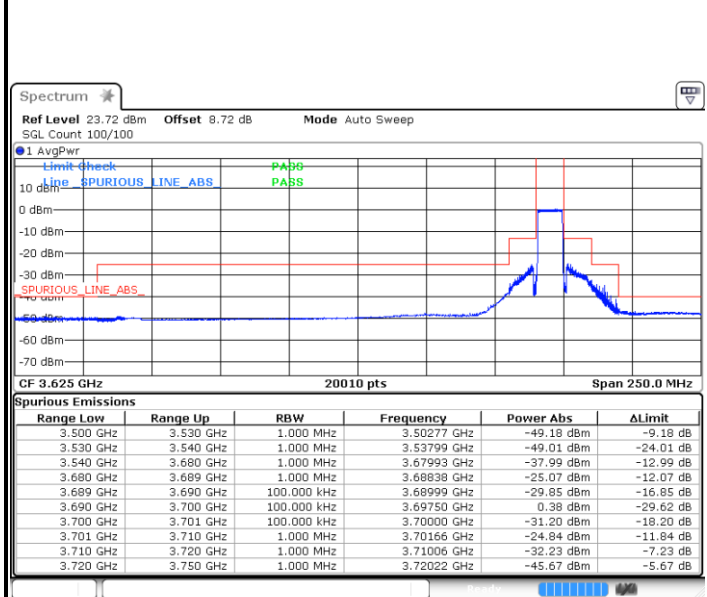

Date: 3 FEB 2021 17:17:14

LTE Band 48 / 10MHz

16QAM

Middle Channel / 1RB0

Middle Channel / 1RBmax

Date: 3 FEB 2021 17:28:10

Date: 3 FEB 2021 17:26:00

Middle Channel / Full RB

N/A

Date: 3 FEB 2021 17:30:58

LTE Band 48 / 10MHz

16QAM

Highest Channel / 1RB0

Date: 3 FEB 2021 18:09:59

Highest Channel / 1RBmax

Date: 3 FEB 2021 18:30:16

Highest Channel / Full RB

Date: 3 FEB 2021 18:08:19

N/A

LTE Band 48 / 15MHz

16QAM

Lowest Channel / 1RB0

Lowest Channel / 1RBmax

Date: 3 FEB 2021 18:55:00

Date: 3 FEB 2021 19:00:38

Lowest Channel / Full RB

N/A

Date: 3 FEB 2021 18:52:11

LTE Band 48 / 15MHz

16QAM

Middle Channel / 1RB0

Middle Channel / 1RBmax