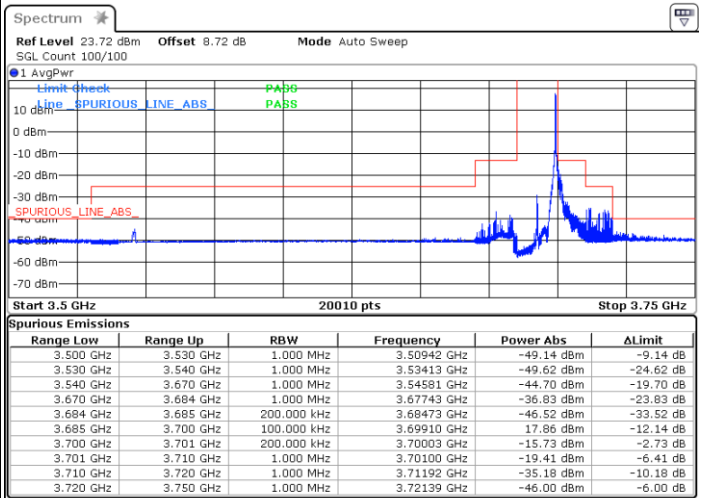

Highest Channel / Full RB

Date: 3 FEB 2021 18:08:19

N/A

LTE Band 48 / 15MHz

16QAM

Lowest Channel / 1RB0

Lowest Channel / 1RBmax

Date: 3 FEB 2021 18:55:00

Date: 3 FEB 2021 19:00:38

Lowest Channel / Full RB

N/A

Date: 3 FEB 2021 18:52:11

LTE Band 48 / 15MHz

16QAM

Middle Channel / 1RB0

Middle Channel / 1RBmax

Date: 3 FEB 2021 19:11:37

Date: 3 FEB 2021 19:05:24

Middle Channel / Full RB

N/A

Date: 3 FEB 2021 19:15:03

LTE Band 48 / 15MHz

16QAM

Highest Channel / 1RB0

Highest Channel / 1RBmax

Date: 3 FEB 2021 19:29:07

Date: 3 FEB 2021 19:35:18

Highest Channel / Full RB

N/A

Date: 4 FEB 2021 10:57:02