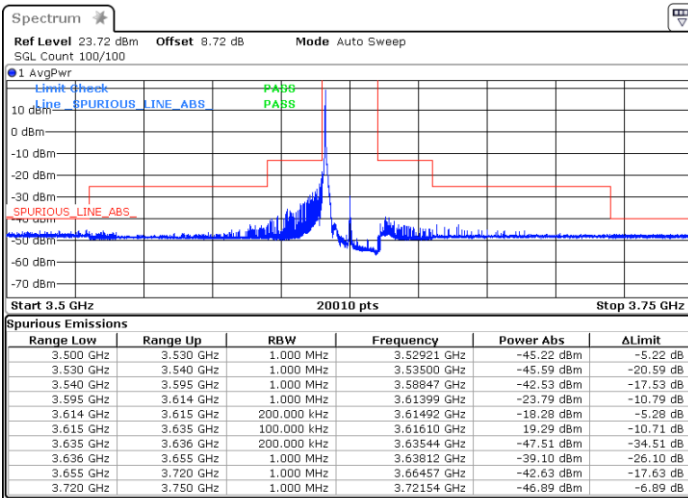

N/A

Date: 4 FEB 2021 10:54:53

LTE Band 48 / 20MHz

QPSK

Lowest Channel / 1RB0

Lowest Channel / 1RBmax

Date: 3.FEB.2021 12:41:38

Date: 3.FEB.2021 13:53:33

Lowest Channel / Full RB

N/A

Date: 4 FEB 2021 10:41:15

LTE Band 48 / 20MHz

QPSK

Middle Channel / 1RB0

Middle Channel / 1RBmax

Date: 3.FEB.2021 13:16:11

Date: 3.FEB.2021 13:18:55

Middle Channel / Full RB

N/A

Date: 3.FEB.2021 12:57:00

LTE Band 48 / 20MHz

QPSK

Highest Channel / 1RB0

Highest Channel / 1RBmax

Date: 3.FEB.2021 13:32:44

Date: 3.FEB.2021 13:27:13

Highest Channel / Full RB

N/A

Date: 4 FEB 2021 10:49:48

LTE Band 48 / 5MHz

16QAM

Lowest Channel / 1RB0