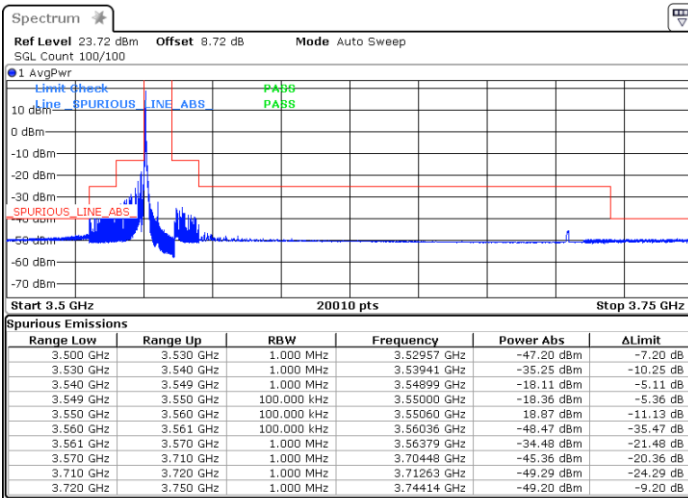

Middle Channel / Full RB

N/A

Date: 3 FEB 2021 16:50:34

LTE Band 48 / 5MHz

QPSK

Highest Channel / 1RB0

Highest Channel / 1RBmax

Date: 3 FEB 2021 17:06:18

Date: 3 FEB 2021 17:00:57

Highest Channel / Full RB

N/A

Date: 3 FEB 2021 17:07:45

LTE Band 48 / 10MHz

QPSK

Lowest Channel / 1RB0

Lowest Channel / 1RBmax

Date: 3 FEB 2021 17:18:47

Date: 3 FEB 2021 17:21:16

Lowest Channel / Full RB

N/A

Date: 3 FEB 2021 17:15:57

LTE Band 48 / 10MHz

QPSK

Middle Channel / 1RB0

Highest Channel / 1RB0

Highest Channel / 1RBmax

Date: 3 FEB 2021 18:11:29

Date: 3 FEB 2021 18:13:27

Highest Channel / Full RB

N/A

Date: 3 FEB 2021 17:33:47

LTE Band 48 / 15MHz