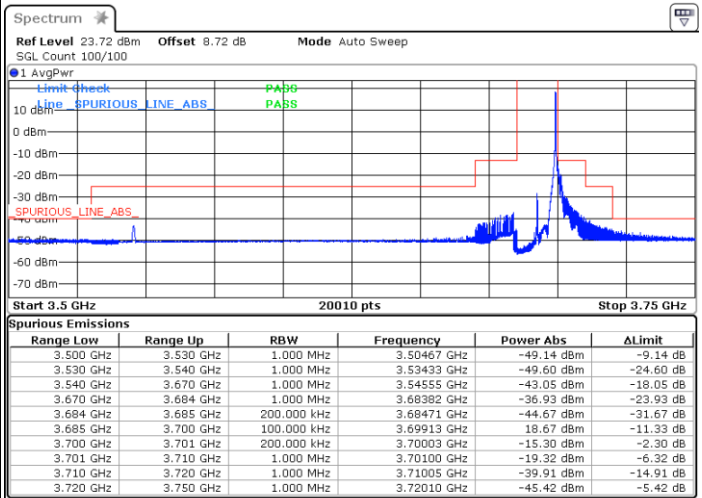

LTE Band 48 / 15MHz

QPSK

Middle Channel / 1RB0

Middle Channel / 1RBmax

Date: 3 FEB 2021 19:10:16

Date: 3 FEB 2021 19:04:13

Middle Channel / Full RB

N/A

Date: 3 FEB 2021 19:14:01

LTE Band 48 / 15MHz

QPSK

Highest Channel / 1RB0

Highest Channel / 1RBmax

Date: 3 FEB 2021 19:26:50

Date: 3 FEB 2021 19:37:32

Highest Channel / Full RB

N/A

Date: 4 FEB 2021 10:54:53

LTE Band 48 / 20MHz

QPSK

Lowest Channel / 1RB0

Lowest Channel / 1RBmax

Date: 3.FEB.2021 12:41:38

Date: 3.FEB.2021 13:53:33

Lowest Channel / Full RB

N/A

Date: 4 FEB 2021 10:41:15

LTE Band 48 / 20MHz

QPSK

Middle Channel / 1RB0

Middle Channel / 1RBmax

Date: 3.FEB.2021 13:16:11