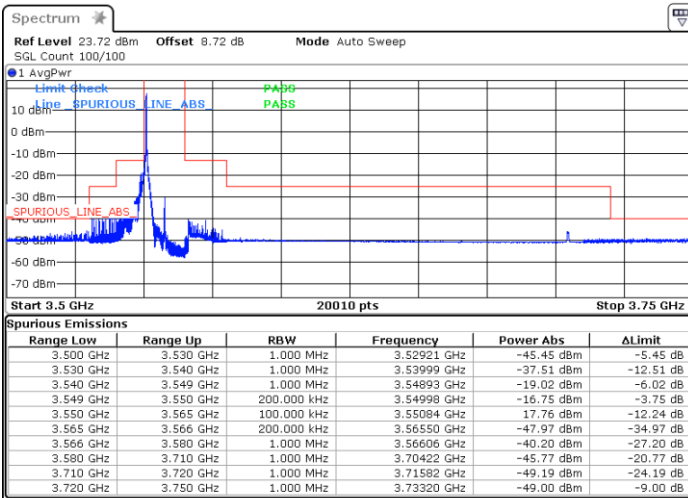

N/A

Date: 3 FEB 2021 17:30:58

LTE Band 48 / 10MHz

16QAM

Highest Channel / 1RB0

Date: 3 FEB 2021 18:09:59

Highest Channel / 1RBmax

Date: 3 FEB 2021 18:30:16

Highest Channel / Full RB

Date: 3 FEB 2021 18:08:19

N/A

LTE Band 48 / 15MHz

16QAM

Lowest Channel / 1RB0

Lowest Channel / 1RBmax

Date: 3 FEB 2021 18:55:00

Date: 3 FEB 2021 19:00:38

Lowest Channel / Full RB

N/A

Date: 3 FEB 2021 18:52:11

LTE Band 48 / 15MHz

16QAM

Middle Channel / 1RB0

Middle Channel / 1RBmax

Date: 3 FEB 2021 19:11:37

Date: 3 FEB 2021 19:05:24

Middle Channel / Full RB

N/A

Date: 3 FEB 2021 19:15:03

LTE Band 48 / 15MHz

16QAM

Highest Channel / 1RB0