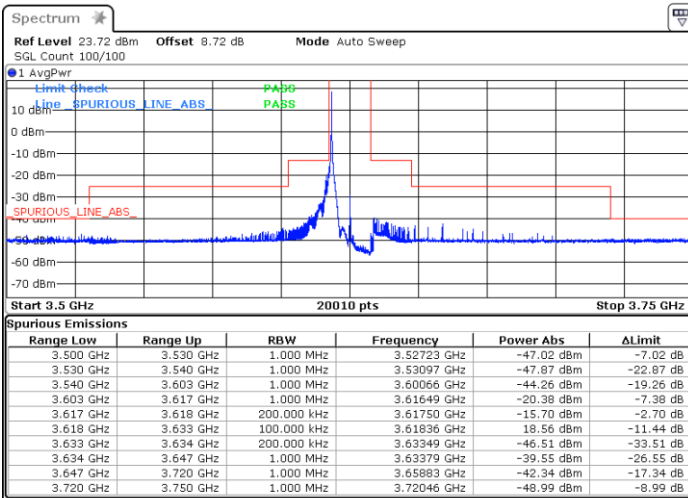

Highest Channel / 1RB0

Highest Channel / 1RBmax

Date: 3 FEB 2021 18:11:29

Date: 3 FEB 2021 18:13:27

Highest Channel / Full RB

N/A

Date: 3 FEB 2021 17:33:47

LTE Band 48 / 15MHz

QPSK

Lowest Channel / 1RB0

Lowest Channel / 1RBmax

Date: 3 FEB 2021 18:56:54

Date: 3 FEB 2021 18:58:48

Lowest Channel / Full RB

N/A

Date: 3 FEB 2021 18:48:50

LTE Band 48 / 15MHz

QPSK

Middle Channel / 1RB0

Middle Channel / 1RBmax

Date: 3 FEB 2021 19:10:16

Date: 3 FEB 2021 19:04:13

Middle Channel / Full RB

N/A

Date: 3 FEB 2021 19:14:01

LTE Band 48 / 15MHz

QPSK

Highest Channel / 1RB0

Highest Channel / 1RBmax

Date: 3 FEB 2021 19:26:50

Date: 3 FEB 2021 19:37:32

Highest Channel / Full RB