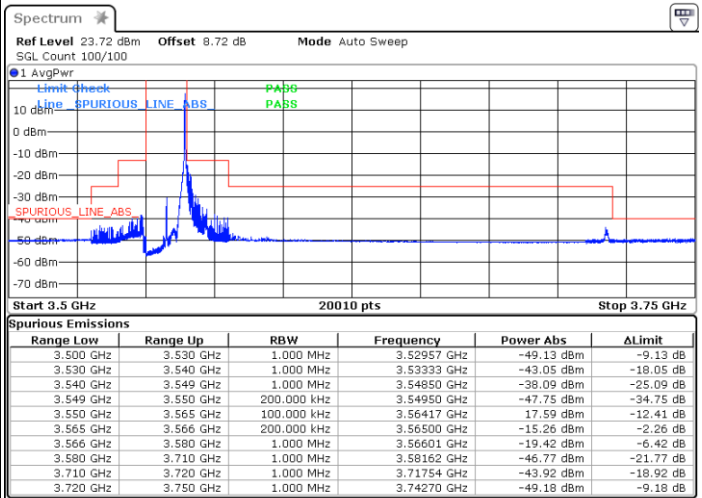

N/A

Date: 3 FEB 2021 17:30:58

LTE Band 48 / 10MHz

16QAM

Highest Channel / 1RB0

Date: 3 FEB 2021 18:09:59

Highest Channel / 1RBmax

Date: 3 FEB 2021 18:30:16

Highest Channel / Full RB

Date: 3 FEB 2021 18:08:19

N/A

LTE Band 48 / 15MHz

16QAM

Lowest Channel / 1RB0

Lowest Channel / 1RBmax

Date: 3 FEB 2021 18:55:00

Date: 3 FEB 2021 19:00:38

Lowest Channel / Full RB

N/A

Date: 3 FEB 2021 18:52:11

LTE Band 48 / 15MHz

16QAM

Middle Channel / 1RB0

Middle Channel / 1RBmax

Date: 3 FEB 2021 19:11:37

Date: 3 FEB 2021 19:05:24

Middle Channel / Full RB

N/A

Date: 3 FEB 2021 19:15:03

LTE Band 48 / 15MHz

16QAM

Highest Channel / 1RB0