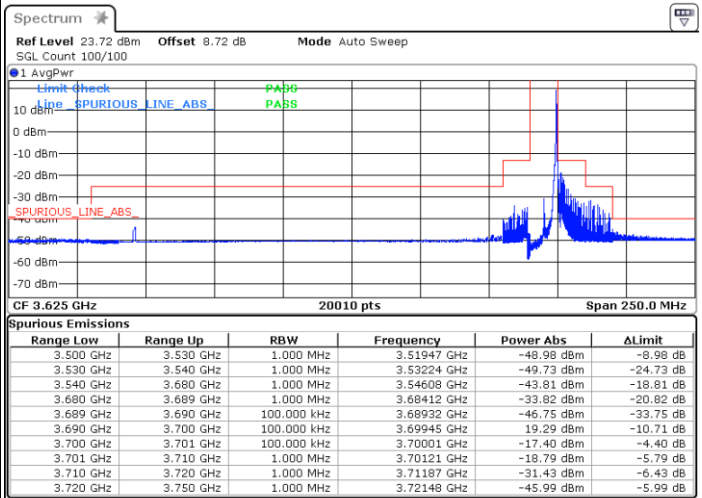

Date: 3 FEB 2021 17:18:47

Date: 3 FEB 2021 17:21:16

Lowest Channel / Full RB

N/A

Date: 3 FEB 2021 17:15:57

LTE Band 48 / 10MHz

QPSK

Middle Channel / 1RB0

Middle Channel / 1RBmax

Date: 3 FEB 2021 17:27:08

Date: 3 FEB 2021 17:24:53

Middle Channel / Full RB

N/A

Date: 3 FEB 2021 17:29:36

LTE Band 48 / 10MHz

QPSK

Highest Channel / 1RB0

Highest Channel / 1RBmax

Date: 3 FEB 2021 18:11:29

Date: 3 FEB 2021 18:13:27

Highest Channel / Full RB

N/A

Date: 3 FEB 2021 17:33:47

LTE Band 48 / 15MHz