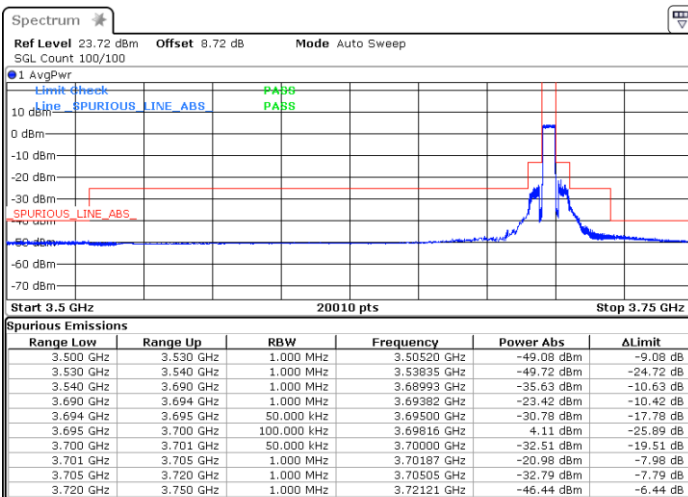

Middle Channel / Full RB

N/A

Date: 3 FEB 2021 16:50:34

LTE Band 48 / 5MHz

QPSK

Highest Channel / 1RB0

Highest Channel / 1RBmax

Date: 3 FEB 2021 17:06:18

Date: 3 FEB 2021 17:00:57

Highest Channel / Full RB

N/A

Date: 3 FEB 2021 17:07:45

LTE Band 48 / 10MHz

QPSK

Lowest Channel / 1RB0

Lowest Channel / 1RBmax

Date: 3 FEB 2021 17:18:47

Date: 3 FEB 2021 17:21:16

Lowest Channel / Full RB

N/A

Date: 3 FEB 2021 17:15:57

LTE Band 48 / 10MHz

QPSK

Middle Channel / 1RB0