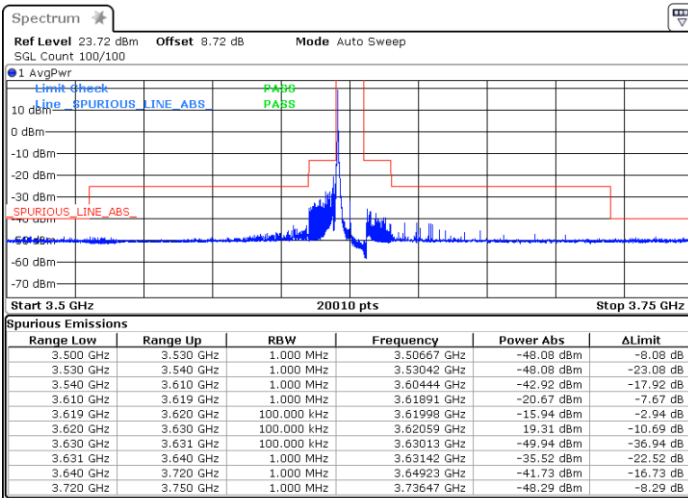

Date: 3 FEB 2021 17:00:57

Highest Channel / Full RB

N/A

Date: 3 FEB 2021 17:07:45

LTE Band 48 / 10MHz

QPSK

Lowest Channel / 1RB0

Lowest Channel / 1RBmax

Date: 3 FEB 2021 17:18:47

Date: 3 FEB 2021 17:21:16

Lowest Channel / Full RB

N/A

Date: 3 FEB 2021 17:15:57

LTE Band 48 / 10MHz

QPSK

Middle Channel / 1RB0

Middle Channel / 1RBmax

Date: 3 FEB 2021 17:27:08

Date: 3 FEB 2021 17:24:53

Middle Channel / Full RB

N/A

Date: 3 FEB 2021 17:29:36

LTE Band 48 / 10MHz

QPSK

Highest Channel / 1RB0

Highest Channel / 1RBmax

Date: 3 FEB 2021 18:11:29

Date: 3 FEB 2021 18:13:27

Highest Channel / Full RB

N/A

Date: 3 FEB 2021 17:33:47

LTE Band 48 / 15MHz