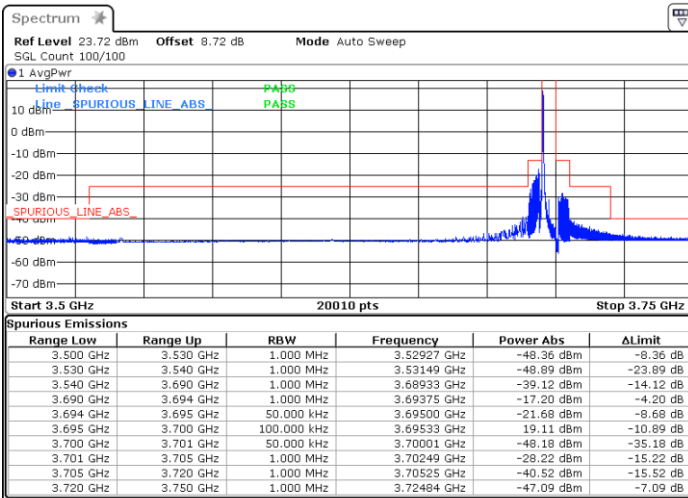

Middle Channel / Full RB

N/A

Date: 3 FEB 2021 16:50:34

LTE Band 48 / 5MHz

QPSK

Highest Channel / 1RB0

Highest Channel / 1RBmax

Date: 3 FEB 2021 17:06:18

Date: 3 FEB 2021 17:00:57

Highest Channel / Full RB

N/A

Date: 3 FEB 2021 17:07:45

LTE Band 48 / 10MHz

QPSK

Lowest Channel / 1RB0

Lowest Channel / 1RBmax

Date: 3 FEB 2021 17:18:47

Date: 3 FEB 2021 17:21:16

Lowest Channel / Full RB

N/A

Date: 3 FEB 2021 17:15:57

LTE Band 48 / 10MHz

QPSK

Middle Channel / 1RB0