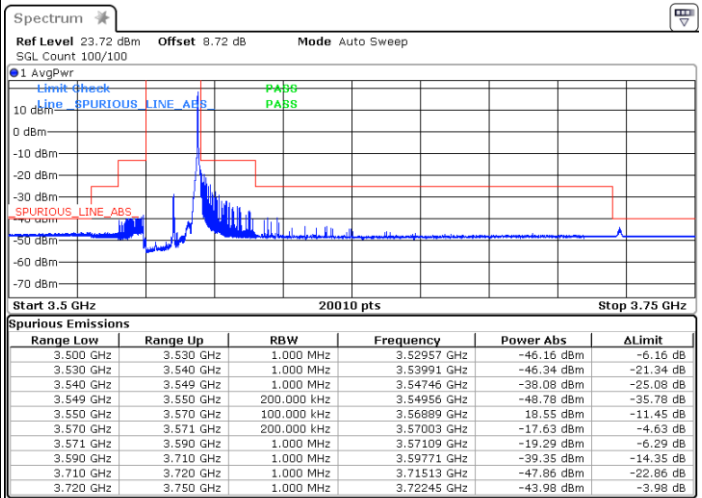

Date: 3 FEB 2021 19:14:01

LTE Band 48 / 15MHz

QPSK

Highest Channel / 1RB0

Highest Channel / 1RBmax

Date: 3 FEB 2021 19:26:50

Date: 3 FEB 2021 19:37:32

Highest Channel / Full RB

N/A

Date: 4 FEB 2021 10:54:53

LTE Band 48 / 20MHz

QPSK

Lowest Channel / 1RB0

Lowest Channel / 1RBmax

Date: 3.FEB.2021 12:41:38

Date: 3.FEB.2021 13:53:33

Lowest Channel / Full RB

N/A

Date: 4 FEB 2021 10:41:15

LTE Band 48 / 20MHz

QPSK

Middle Channel / 1RB0

Middle Channel / 1RBmax

Date: 3.FEB.2021 13:16:11

Date: 3.FEB.2021 13:18:55

Middle Channel / Full RB

N/A

Date: 3.FEB.2021 12:57:00

LTE Band 48 / 20MHz

QPSK

Highest Channel / 1RB0

Highest Channel / 1RBmax