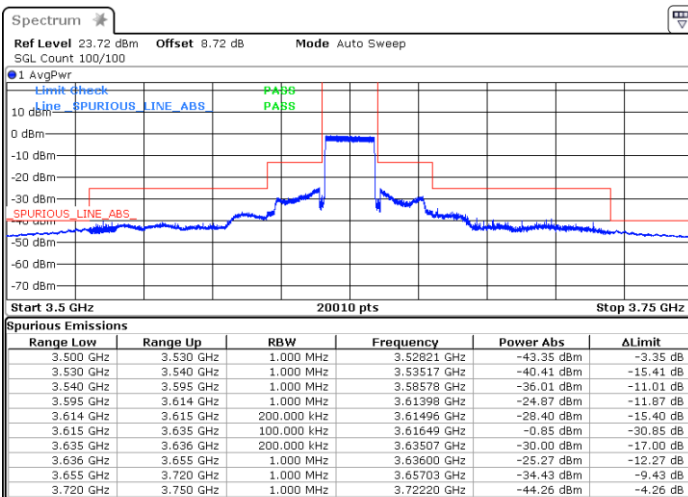

N/A

Date: 4 FEB 2021 10:54:53

LTE Band 48 / 20MHz

QPSK

Lowest Channel / 1RB0

Lowest Channel / 1RBmax

Date: 3.FEB.2021 12:41:38

Date: 3.FEB.2021 13:53:33

Lowest Channel / Full RB

N/A

Date: 4 FEB 2021 10:41:15

LTE Band 48 / 20MHz

QPSK

Middle Channel / 1RB0

Middle Channel / 1RBmax

Date: 3.FEB.2021 13:16:11

Date: 3.FEB.2021 13:18:55

Middle Channel / Full RB

N/A

Date: 3.FEB.2021 12:57:00

LTE Band 48 / 20MHz

QPSK

Highest Channel / 1RB0

Highest Channel / 1RBmax

Date: 3.FEB.2021 13:32:44

Date: 3.FEB.2021 13:27:13

Highest Channel / Full RB

N/A

Date: 4 FEB 2021 10:49:48

LTE Band 48 / 5MHz

16QAM

Lowest Channel / 1RB0