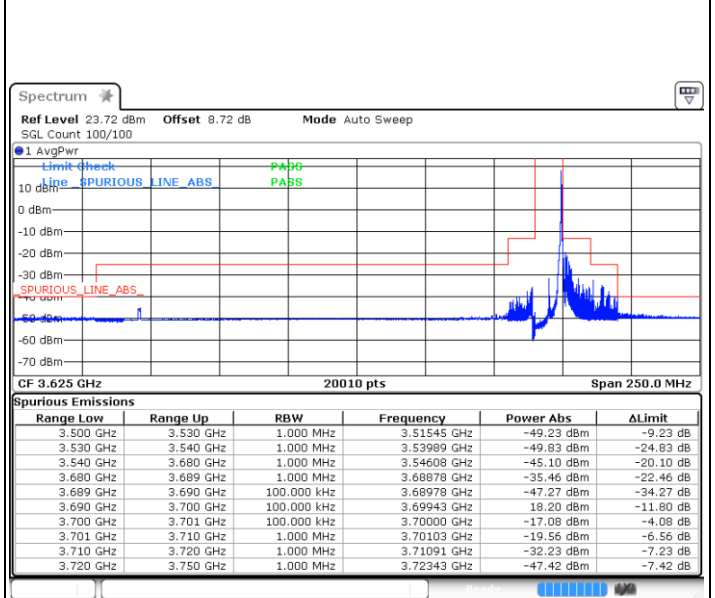

Date: 3 FEB 2021 17:17:14

LTE Band 48 / 10MHz

16QAM

Middle Channel / 1RB0

Middle Channel / 1RBmax

Date: 3 FEB 2021 17:28:10

Date: 3 FEB 2021 17:26:00

Middle Channel / Full RB

N/A

Date: 3 FEB 2021 17:30:58

LTE Band 48 / 10MHz

16QAM

Highest Channel / 1RB0

Date: 3 FEB 2021 18:09:59

Highest Channel / 1RBmax

Date: 3 FEB 2021 18:30:16

Highest Channel / Full RB

Date: 3 FEB 2021 18:08:19

N/A

LTE Band 48 / 15MHz

16QAM

Lowest Channel / 1RB0

Lowest Channel / 1RBmax

Date: 3 FEB 2021 18:55:00

Date: 3 FEB 2021 19:00:38

Lowest Channel / Full RB

N/A

Date: 3 FEB 2021 18:52:11

LTE Band 48 / 15MHz

16QAM

Middle Channel / 1RB0

Middle Channel / 1RBmax