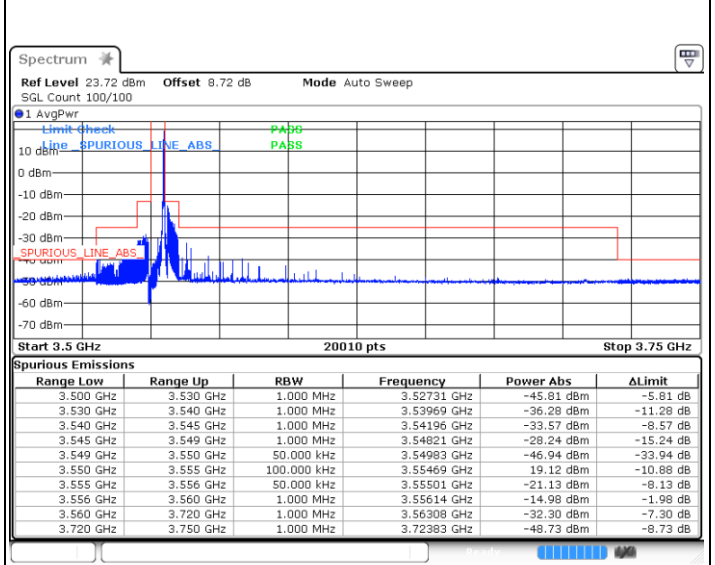

Conducted Band Edge

LTE Band 48 / 5MHz

QPSK

Lowest Channel / 1RB0

Date: 3 FEB 2021 16:37:26

Lowest Channel / 1RBmax

Date: 3 FEB 2021 16:32:27

Lowest Channel / Full RB

Middle Channel / Full RB

N/A

Date: 3 FEB 2021 16:50:34

LTE Band 48 / 5MHz

QPSK

Highest Channel / 1RB0

Highest Channel / 1RBmax

Date: 3 FEB 2021 17:06:18