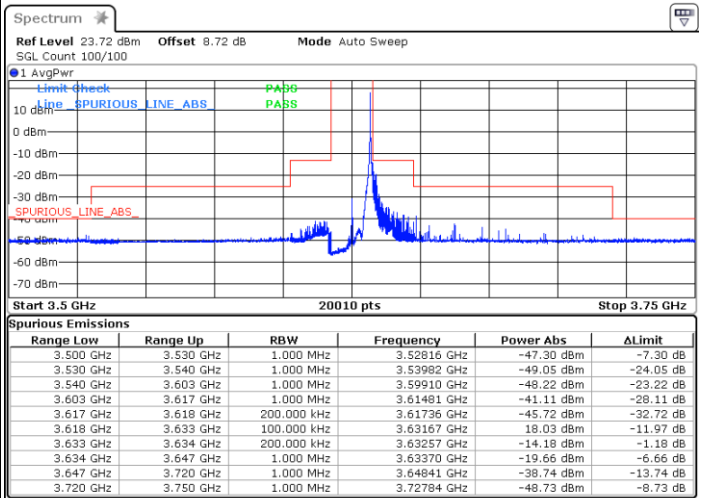

Highest Channel / Full RB

Date: 3 FEB 2021 18:08:19

N/A

LTE Band 48 / 15MHz

16QAM

Lowest Channel / 1RB0

Lowest Channel / 1RBmax

Date: 3 FEB 2021 18:55:00

Date: 3 FEB 2021 19:00:38

Lowest Channel / Full RB

N/A

Date: 3 FEB 2021 18:52:11

LTE Band 48 / 15MHz

16QAM

Middle Channel / 1RB0

Middle Channel / 1RBmax

Date: 3 FEB 2021 19:11:37

Date: 3 FEB 2021 19:05:24

Middle Channel / Full RB

N/A

Date: 3 FEB 2021 19:15:03

LTE Band 48 / 15MHz

16QAM

Highest Channel / 1RB0

Highest Channel / 1RBmax

Date: 3 FEB 2021 19:29:07

Date: 3 FEB 2021 19:35:18

Highest Channel / Full RB

N/A

Date: 4 FEB 2021 10:57:02