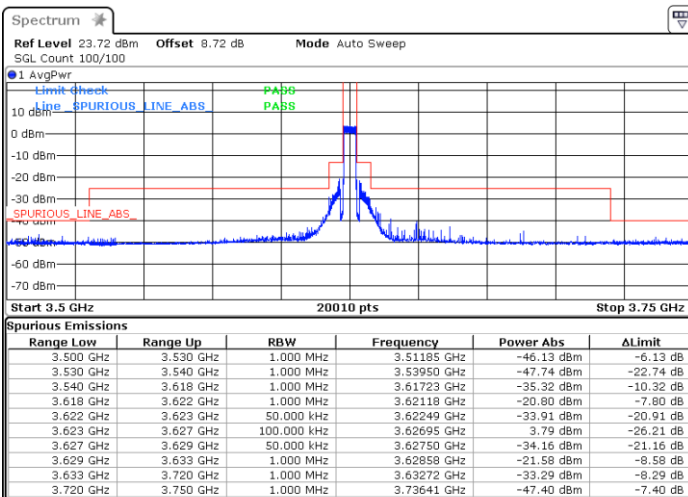

Lowest Channel / 1RBmax

Date: 3 FEB 2021 16:40:34

Date: 3 FEB 2021 16:35:17

Lowest Channel / Full RB

N/A

Date: 3 FEB 2021 16:48:25

LTE Band 48 / 5MHz

16QAM

Middle Channel / 1RB0

Middle Channel / 1RBmax

Date: 3 FEB 2021 16:54:50

Date: 3 FEB 2021 16:58:31

Middle Channel / Full RB

N/A

Date: 3 FEB 2021 16:52:32

LTE Band 48 / 5MHz

16QAM

Highest Channel / 1RB0

Highest Channel / 1RBmax

Date: 3 FEB 2021 17:04:50

Date: 3 FEB 2021 17:02:56

Highest Channel / Full RB

N/A

Date: 3 FEB 2021 17:10:17

LTE Band 48 / 10MHz

16QAM

Lowest Channel / 1RB0

Lowest Channel / 1RBmax

Date: 3 FEB 2021 17:19:57

Date: 3 FEB 2021 17:23:27

Lowest Channel / Full RB

N/A