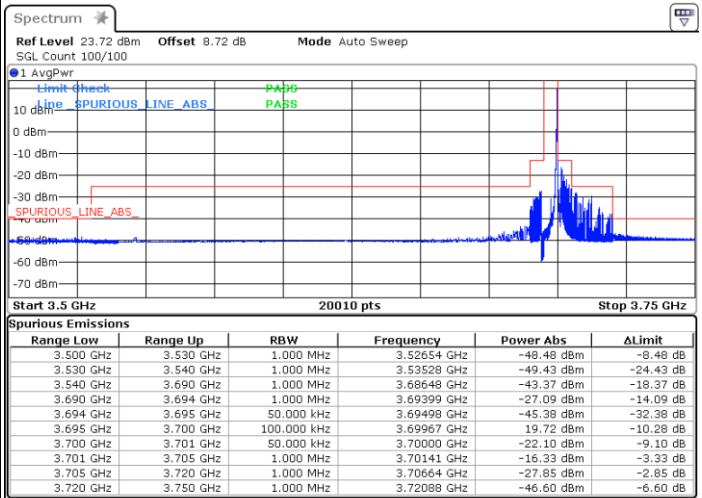

Middle Channel / Full RB

N/A

Date: 3 FEB 2021 16:50:34

LTE Band 48 / 5MHz

QPSK

Highest Channel / 1RB0

Highest Channel / 1RBmax

Date: 3 FEB 2021 17:06:18

Date: 3 FEB 2021 17:00:57

Highest Channel / Full RB

N/A

Date: 3 FEB 2021 17:07:45

LTE Band 48 / 10MHz

QPSK

Lowest Channel / 1RB0

Lowest Channel / 1RBmax