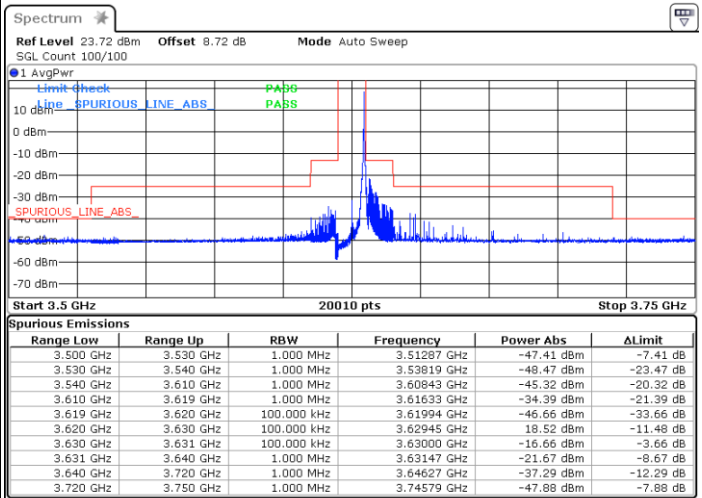

Date: 3 FEB 2021 17:00:57

Highest Channel / Full RB

N/A

Date: 3 FEB 2021 17:07:45

LTE Band 48 / 10MHz

QPSK

Lowest Channel / 1RB0

Lowest Channel / 1RBmax

Date: 3 FEB 2021 17:18:47

Date: 3 FEB 2021 17:21:16

Lowest Channel / Full RB

N/A

Date: 3 FEB 2021 17:15:57

LTE Band 48 / 10MHz

QPSK

Middle Channel / 1RB0

Middle Channel / 1RBmax

Date: 3 FEB 2021 17:27:08

Date: 3 FEB 2021 17:24:53

Middle Channel / Full RB

N/A

Date: 3 FEB 2021 17:29:36

LTE Band 48 / 10MHz

QPSK

Highest Channel / 1RB0

Highest Channel / 1RBmax

Date: 3 FEB 2021 18:11:29

Date: 3 FEB 2021 18:13:27

Highest Channel / Full RB

N/A

Date: 3 FEB 2021 17:33:47

LTE Band 48 / 15MHz