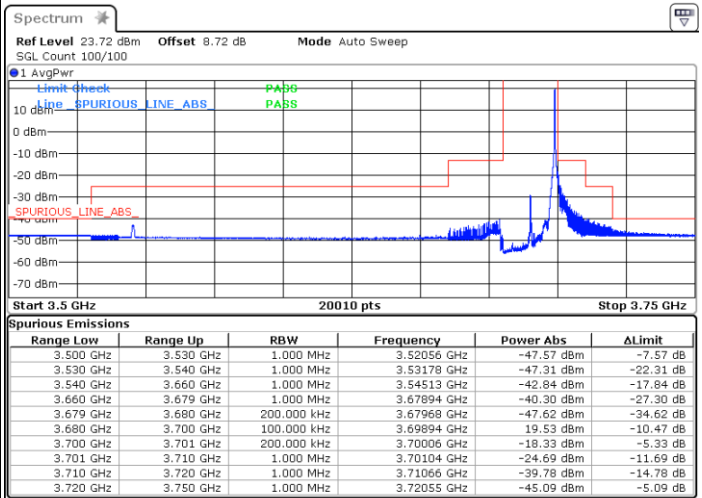

Lowest Channel / Full RB

N/A

Date: 4 FEB 2021 10:41:15

LTE Band 48 / 20MHz

QPSK

Middle Channel / 1RB0

Middle Channel / 1RBmax

Date: 3.FEB.2021 13:16:11

Date: 3.FEB.2021 13:18:55

Middle Channel / Full RB

N/A

Date: 3.FEB.2021 12:57:00

LTE Band 48 / 20MHz

QPSK

Highest Channel / 1RB0

Highest Channel / 1RBmax

Date: 3.FEB.2021 13:32:44

Date: 3.FEB.2021 13:27:13

Highest Channel / Full RB

N/A

Date: 4 FEB 2021 10:49:48

LTE Band 48 / 5MHz

16QAM

Lowest Channel / 1RB0

Lowest Channel / 1RBmax

Date: 3 FEB 2021 16:40:34

Date: 3 FEB 2021 16:35:17

Lowest Channel / Full RB

N/A

Date: 3 FEB 2021 16:48:25

LTE Band 48 / 5MHz

16QAM