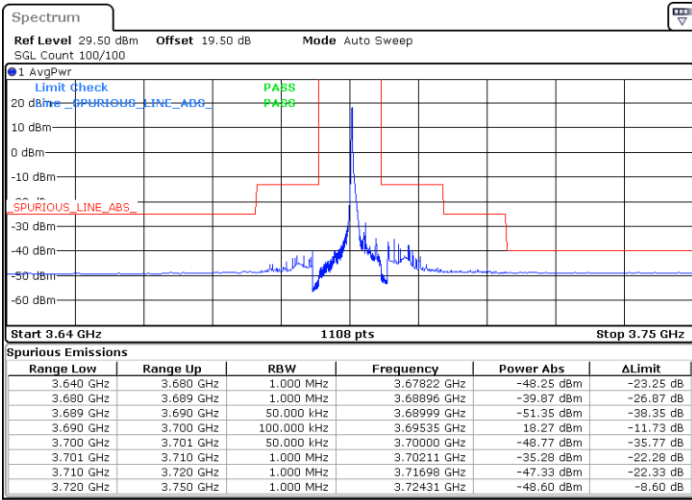

Date: 19 DEC 2020 13:53:02

Date: 19 DEC 2020 13:24:31

Middle Channel / FullIRB

N/A

Date: 19 DEC 2020 14:03:27

LTE Band 48 / 5MHz

16QAM

Highest Channel / 1RB0

Highest Channel / 1RBmax

Date: 19 DEC 2020 14:20:09

Date: 19 DEC 2020 14:27:52

Highest Channel / FullIRB

N/A

Date: 19 DEC 2020 14:11:46

LTE Band 48 / 10MHz

16QAM