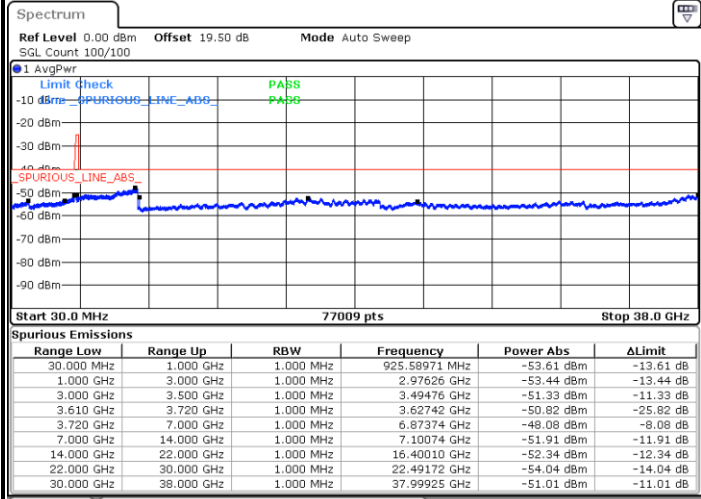

Conducted Spurious Emission

LTE Band 48 / 5MHz

QPSK

Lowest Channel / 1RB0

Lowest Channel / 1RBmax

Date: 19 DEC 2020 13:09:25

Date: 19 DEC 2020 13:12:19