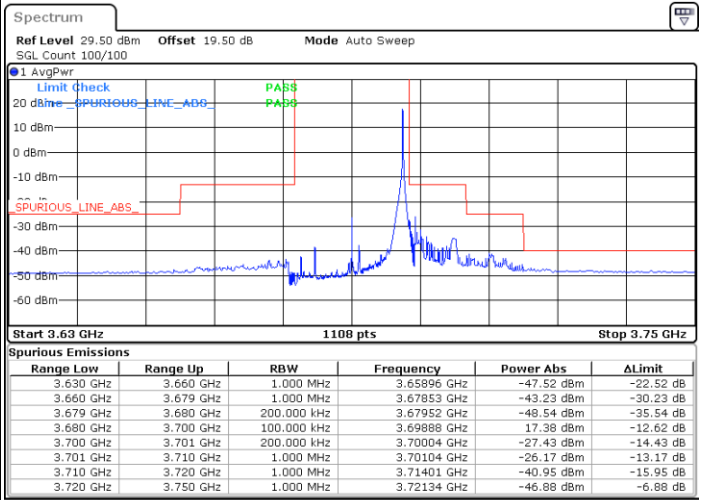

Date: 27.DEC.2020 02:30:23

Date: 27.DEC.2020 02:48:26

Lowest Channel / FullRB

N/A

Date: 18.MAR.2021 23:10:59

LTE Band 48 / 20MHz

16QAM

Middle Channel / 1RB0

Middle Channel / 1RBmax

Date: 27.DEC.2020 03:45:34

Date: 27.DEC.2020 04:09:44

Middle Channel / FullIRB

N/A

Date: 27.DEC.2020 03:20:52

LTE Band 48 / 20MHz

16QAM

Highest Channel / 1RB0

Highest Channel / 1RBmax

Date: 27.DEC.2020 05:01:26

Date: 27.DEC.2020 05:12:39

Highest Channel / FullIRB

N/A

Date: 27.DEC.2020 20:34:29

LTE Band 48 / 5MHz