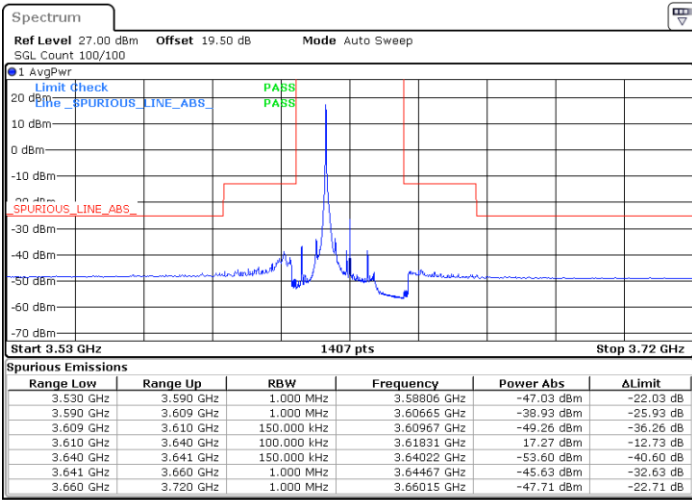

Date: 19 DEC 2020 16:40:12

Date: 19 DEC 2020 17:04:59

Highest Channel / FullIRB

N/A

Date: 19 DEC 2020 16:36:59

LTE Band 48 / 15MHz

64QAM

Lowest Channel / 1RB0

Lowest Channel / 1RBmax

Date: 26.DEC.2020 21:42:57

Date: 27.DEC.2020 01:51:36

Lowest Channel / FullRB

N/A

Date: 2.FEB.2021 11:13:06

LTE Band 48 / 15MHz

64QAM

Middle Channel / 1RB0

Middle Channel / 1RBmax

Date: 27.DEC.2020 01:08:38

Date: 27.DEC.2020 01:25:47

Middle Channel / FullIRB

N/A

Date: 27.DEC.2020 01:28:30

LTE Band 48 / 15MHz