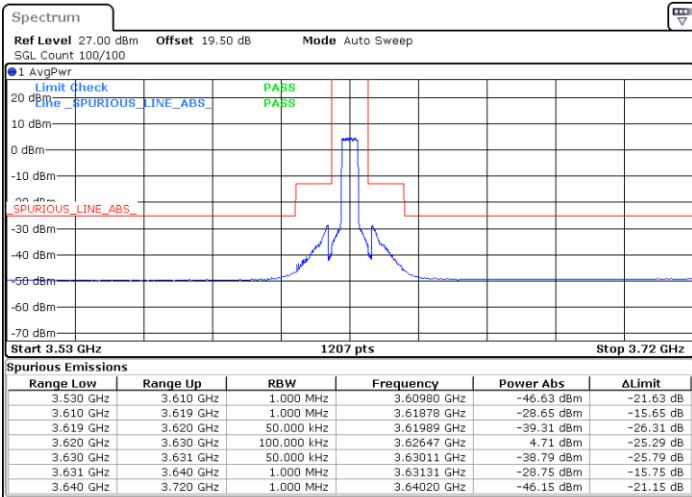

Highest Channel / 1RB0

Highest Channel / 1RBmax

Date: 27.DEC.2020 05:01:26

Date: 27.DEC.2020 05:12:39

Highest Channel / FullIRB

N/A

Date: 27.DEC.2020 20:34:29

LTE Band 48 / 5MHz

LTE Band 48 / 5MHz

64QAM

Middle Channel / 1RB0

Middle Channel / 1RBmax

Date: 19 DEC 2020 13:56:42

Date: 19 DEC 2020 13:21:08

Middle Channel / FullIRB

N/A

Date: 19 DEC 2020 14:00:08

LTE Band 48 / 5MHz

64QAM

Highest Channel / 1RB0

Highest Channel / 1RBmax

Date: 19 DEC 2020 14:17:16

Date: 19 DEC 2020 14:30:34

Highest Channel / FullIRB