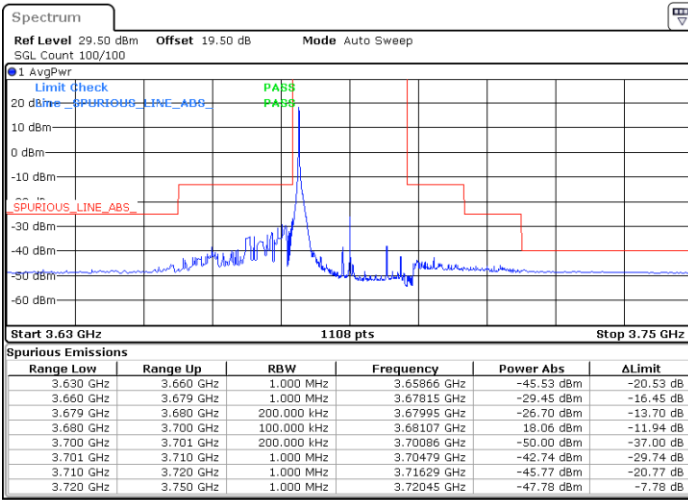

Date: 27.DEC.2020 02:30:23

Date: 27.DEC.2020 02:48:26

Lowest Channel / FullRB

N/A

Date: 18.MAR.2021 23:10:59

LTE Band 48 / 20MHz

16QAM

Middle Channel / 1RB0

Middle Channel / 1RBmax

Date: 27.DEC.2020 03:45:34

Date: 27.DEC.2020 04:09:44

Middle Channel / FullIRB

N/A

Date: 27.DEC.2020 03:20:52

LTE Band 48 / 20MHz

16QAM

Highest Channel / 1RB0

Highest Channel / 1RBmax

Date: 27.DEC.2020 05:01:26

Date: 27.DEC.2020 05:12:39

Highest Channel / FullIRB

N/A

Date: 27.DEC.2020 20:34:29

LTE Band 48 / 5MHz