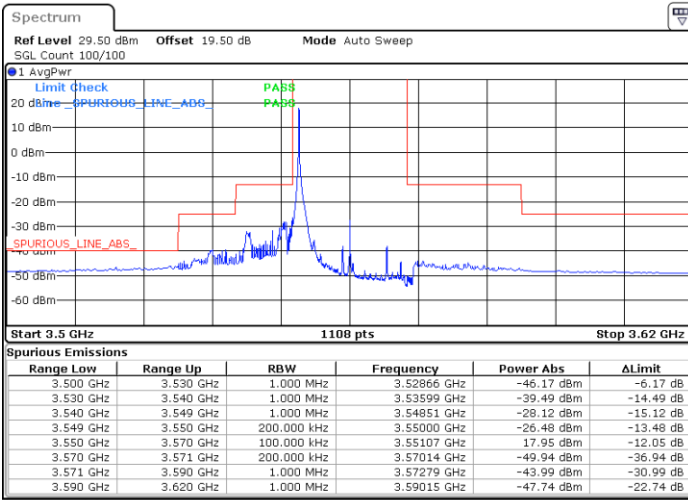

Middle Channel / FullIRB

N/A

Date: 27.DEC.2020 01:33:50

LTE Band 48 / 15MHz

16QAM

Highest Channel / 1RB0

Highest Channel / 1RBmax

Date: 27.DEC.2020 01:04:19

Date: 27.DEC.2020 00:21:30

Highest Channel / FullIRB

N/A

Date: 18.MAR.2021 23:28:47

LTE Band 48 / 20MHz

16QAM

Lowest Channel / 1RB0

Lowest Channel / 1RBmax

Date: 27.DEC.2020 02:30:23

Date: 27.DEC.2020 02:48:26

Lowest Channel / FullRB

N/A

Date: 18.MAR.2021 23:10:59

LTE Band 48 / 20MHz

16QAM

Middle Channel / 1RB0