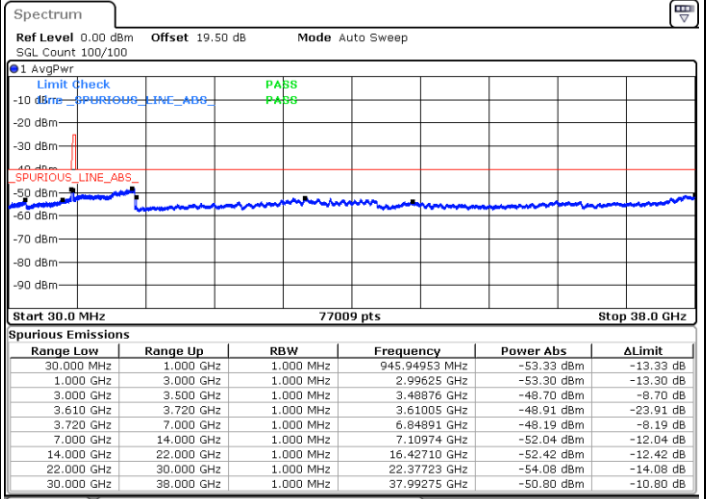

Conducted Spurious Emission

LTE Band 48 / 5MHz

QPSK

Lowest Channel / 1RB0

Lowest Channel / 1RBmax

Date: 19 DEC 2020 13:09:25

Date: 19 DEC 2020 13:12:19