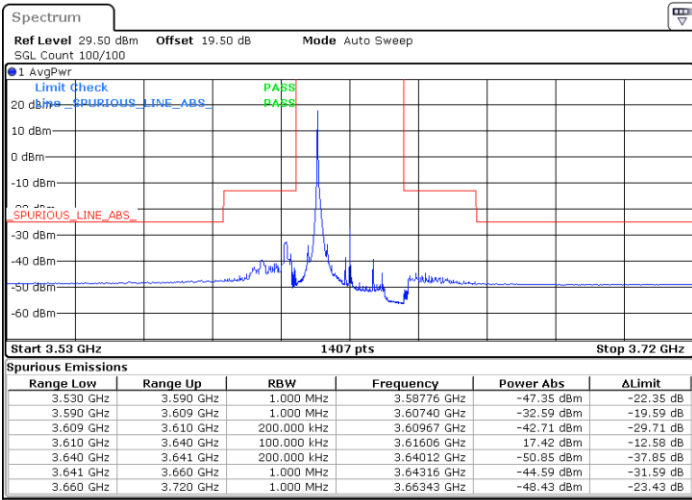

Date: 27.DEC.2020 00:21:30

Highest Channel / FullIRB

N/A

Date: 18.MAR.2021 23:28:47

LTE Band 48 / 20MHz

16QAM

Lowest Channel / 1RB0

Lowest Channel / 1RBmax

Date: 27.DEC.2020 02:30:23

Date: 27.DEC.2020 02:48:26

Lowest Channel / FullRB

N/A

Date: 18.MAR.2021 23:10:59

LTE Band 48 / 20MHz

16QAM

Middle Channel / 1RB0

Middle Channel / 1RBmax

Date: 27.DEC.2020 03:45:34

Date: 27.DEC.2020 04:09:44

Middle Channel / FullIRB

N/A

Date: 27.DEC.2020 03:20:52

LTE Band 48 / 20MHz

16QAM

Highest Channel / 1RB0

Highest Channel / 1RBmax

Date: 27.DEC.2020 05:01:26

Date: 27.DEC.2020 05:12:39

Highest Channel / FullIRB

N/A

Date: 27.DEC.2020 20:34:29

LTE Band 48 / 5MHz