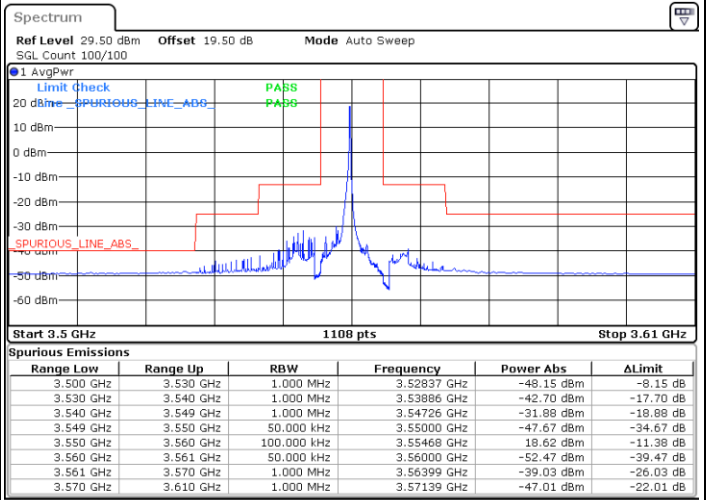

N/A

Date: 27.DEC.2020 03:38:19

LTE Band 48 / 20MHz

QPSK

Highest Channel / 1RB0

Highest Channel / 1RBmax

Date: 27.DEC.2020 05:05:42

Date: 27.DEC.2020 05:08:56

Highest Channel / FullIRB

N/A

Date: 27.DEC.2020 04:23:47

LTE Band 48 / 5MHz

16QAM

Lowest Channel / 1RB0

Lowest Channel / 1RBmax

Date: 19 DEC 2020 13:05:43

Date: 19 DEC 2020 13:14:13

Lowest Channel / FullIRB

N/A

Date: 19 DEC 2020 12:53:44

LTE Band 48 / 5MHz

16QAM

Middle Channel / 1RB0

Middle Channel / 1RBmax