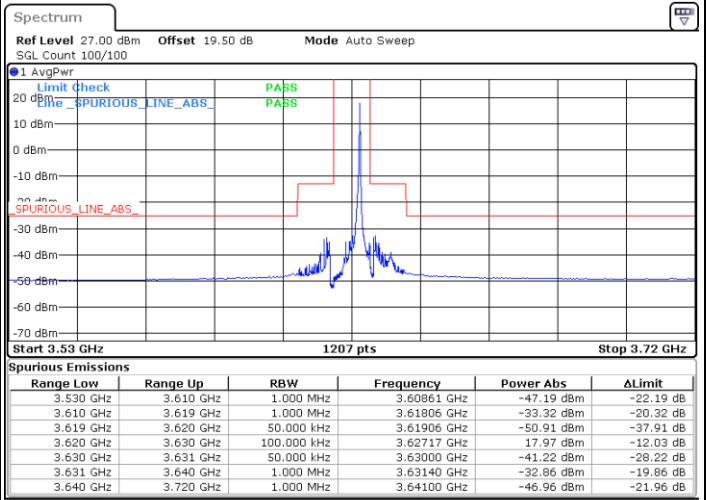

Highest Channel / FullIRB

N/A

Date: 27.DEC.2020 04:23:47

LTE Band 48 / 5MHz

16QAM

Lowest Channel / 1RB0

Lowest Channel / 1RBmax

Date: 19 DEC 2020 13:05:43

Date: 19 DEC 2020 13:14:13

Lowest Channel / FullIRB

N/A

Date: 19 DEC 2020 12:53:44

LTE Band 48 / 5MHz

16QAM

Middle Channel / 1RB0

Middle Channel / 1RBmax

Date: 19 DEC 2020 13:53:02

Date: 19 DEC 2020 13:24:31

Middle Channel / FullIRB

N/A

Date: 19 DEC 2020 14:03:27

LTE Band 48 / 5MHz

16QAM

Highest Channel / 1RB0

Highest Channel / 1RBmax

Date: 19 DEC 2020 14:20:09

Date: 19 DEC 2020 14:27:52

Highest Channel / FullIRB

N/A

Date: 19 DEC 2020 14:11:46

LTE Band 48 / 10MHz

16QAM