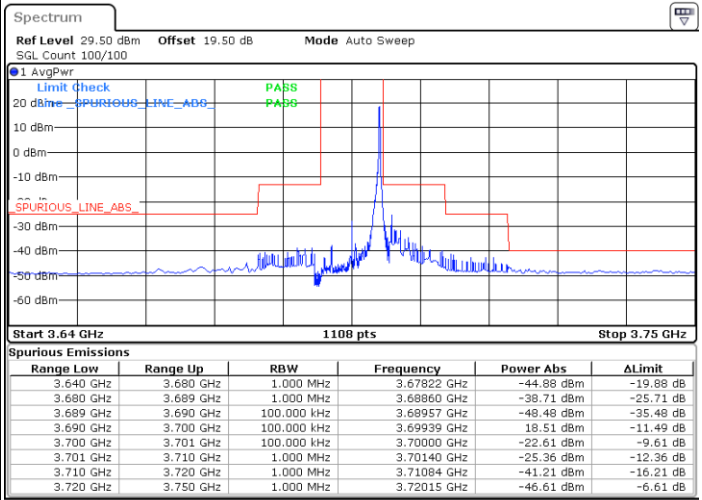

Lowest Channel / FullIRB

N/A

Date: 27 DEC 2020 05:42:39

LTE Band 48 / 10MHz

64QAM

MiddleChannel / 1RB0

Middle Channel / 1RBmax

Date: 19 DEC 2020 16:08:01

Date: 19 DEC 2020 15:34:05

Middle Channel / FullIRB

N/A

Date: 19 DEC 2020 16:11:18

LTE Band 48 / 10MHz

64QAM

Highest Channel / 1RB0

Highest Channel / 1RBmax

Date: 19 DEC 2020 16:40:12

Date: 19 DEC 2020 17:04:59

Highest Channel / FullIRB

N/A

Date: 19 DEC 2020 16:36:59

LTE Band 48 / 15MHz

64QAM

Lowest Channel / 1RB0

Lowest Channel / 1RBmax

Date: 26.DEC.2020 21:42:57

Date: 27.DEC.2020 01:51:36

Lowest Channel / FullRB

N/A

Date: 2.FEB.2021 11:13:06

LTE Band 48 / 15MHz

64QAM