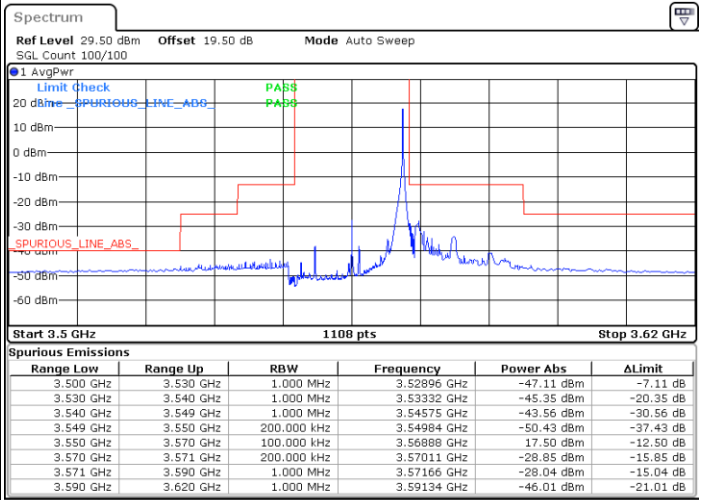

64QAM

Highest Channel / 1RB0

Highest Channel / 1RBmax

Date: 27.DEC.2020 01:05:49

Date: 27.DEC.2020 00:18:58

Highest Channel / FullIRB

N/A

Date: 26.DEC.2020 22:43:54

LTE Band 48 / 20MHz

64QAM

Lowest Channel / 1RB0

Lowest Channel / 1RBmax

Date: 27.DEC.2020 02:21:26

Date: 27.DEC.2020 02:51:35

Lowest Channel / FullIRB

N/A

Date: 18.MAR.2021 23:12:39

LTE Band 48 / 20MHz

64QAM

Middle Channel / 1RB0

Middle Channel / 1RBmax

Date: 27.DEC.2020 03:50:18

Date: 27.DEC.2020 03:54:28

Middle Channel / FullIRB

N/A

Date: 27.DEC.2020 03:38:19

LTE Band 48 / 20MHz

64QAM

Highest Channel / 1RB0

Highest Channel / 1RBmax

Date: 27.DEC.2020 04:58:09

Date: 27.DEC.2020 05:15:56