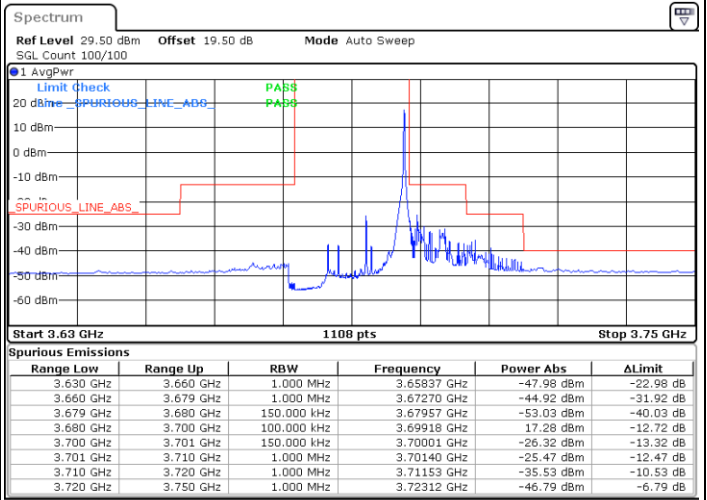

Middle Channel / FullIRB

N/A

Date: 27.DEC.2020 01:33:50

LTE Band 48 / 15MHz

16QAM

Highest Channel / 1RB0

Highest Channel / 1RBmax

Date: 27.DEC.2020 01:04:19

Date: 27.DEC.2020 00:21:30

Highest Channel / FullIRB

N/A

Date: 18.MAR.2021 23:28:47

LTE Band 48 / 20MHz

16QAM

Lowest Channel / 1RB0

Lowest Channel / 1RBmax