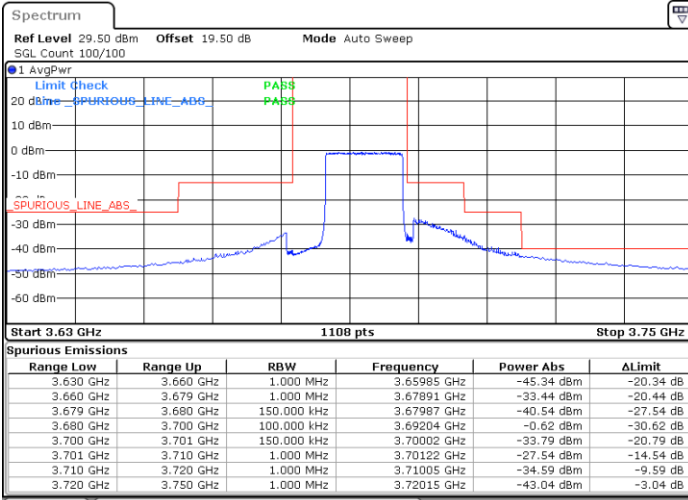

Lowest Channel / 1RBmax

Date: 26.DEC.2020 21:42:57

Date: 27.DEC.2020 01:51:36

Lowest Channel / FullRB

N/A

Date: 2.FEB.2021 11:13:06

LTE Band 48 / 15MHz

64QAM

Middle Channel / 1RB0

Middle Channel / 1RBmax

Date: 27.DEC.2020 01:08:38

Date: 27.DEC.2020 01:25:47

Middle Channel / FullIRB

N/A

Date: 27.DEC.2020 01:28:30

LTE Band 48 / 15MHz

64QAM

Highest Channel / 1RB0

Highest Channel / 1RBmax

Date: 27.DEC.2020 01:05:49

Date: 27.DEC.2020 00:18:58

Highest Channel / FullIRB

N/A

Date: 26.DEC.2020 22:43:54

LTE Band 48 / 20MHz

64QAM

Lowest Channel / 1RB0

Lowest Channel / 1RBmax

Date: 27.DEC.2020 02:21:26

Date: 27.DEC.2020 02:51:35

Lowest Channel / FullIRB

N/A