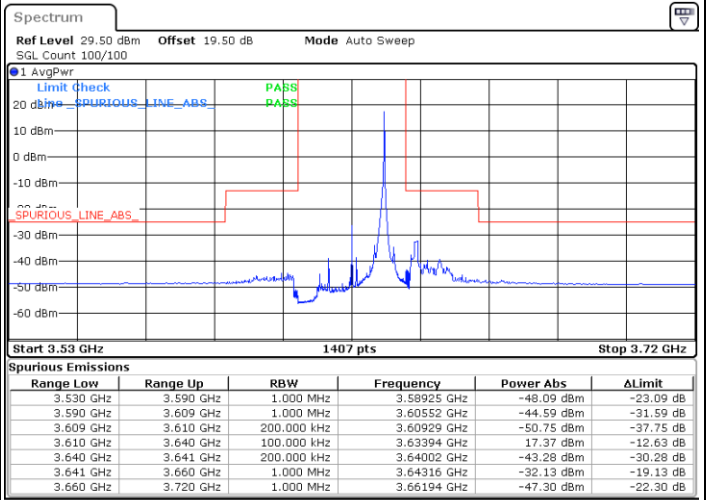

Date: 27.DEC.2020 00:21:30

Highest Channel / FullIRB

N/A

Date: 18.MAR.2021 23:28:47

LTE Band 48 / 20MHz

16QAM

Lowest Channel / 1RB0

Lowest Channel / 1RBmax

Date: 27.DEC.2020 02:30:23

Date: 27.DEC.2020 02:48:26

Lowest Channel / FullRB

N/A

Date: 18.MAR.2021 23:10:59

LTE Band 48 / 20MHz

16QAM

Middle Channel / 1RB0

Middle Channel / 1RBmax

Date: 27.DEC.2020 03:45:34

Date: 27.DEC.2020 04:09:44

Middle Channel / FullIRB

N/A

Date: 27.DEC.2020 03:20:52

LTE Band 48 / 20MHz

16QAM

Highest Channel / 1RB0

Highest Channel / 1RBmax

Date: 27.DEC.2020 05:01:26

Date: 27.DEC.2020 05:12:39

Highest Channel / FullIRB

N/A

Date: 27.DEC.2020 20:34:29

LTE Band 48 / 5MHz