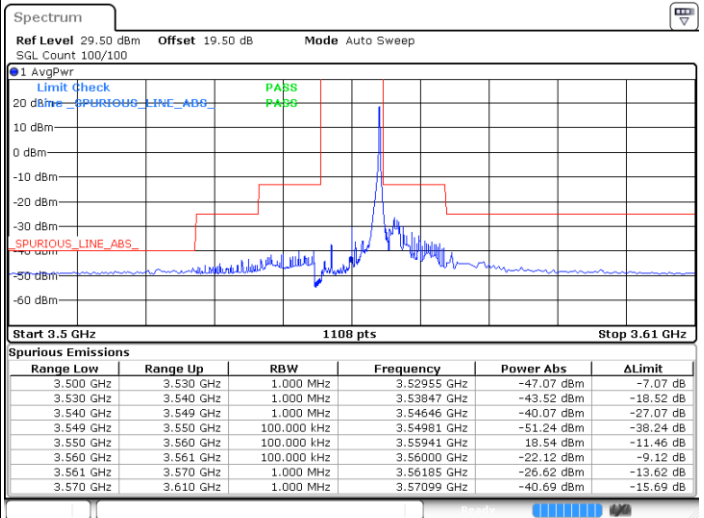

Date: 19 DEC 2020 14:00:08

LTE Band 48 / 5MHz

64QAM

Highest Channel / 1RB0

Highest Channel / 1RBmax

Date: 19 DEC 2020 14:17:16

Date: 19 DEC 2020 14:30:34

Highest Channel / FullIRB

N/A

Date: 19 DEC 2020 14:14:41

LTE Band 48 / 10MHz

64QAM

Lowest Channel / 1RB0

Lowest Channel / 1RBmax

Date: 19 DEC 2020 14:47:13

Date: 19 DEC 2020 15:12:47

Lowest Channel / FullIRB

N/A

Date: 27 DEC 2020 05:42:39

LTE Band 48 / 10MHz

64QAM

MiddleChannel / 1RB0

Middle Channel / 1RBmax

Date: 19 DEC 2020 16:08:01

Date: 19 DEC 2020 15:34:05

Middle Channel / FullIRB

N/A

Date: 19 DEC 2020 16:11:18

LTE Band 48 / 10MHz

64QAM

Highest Channel / 1RB0

Highest Channel / 1RBmax