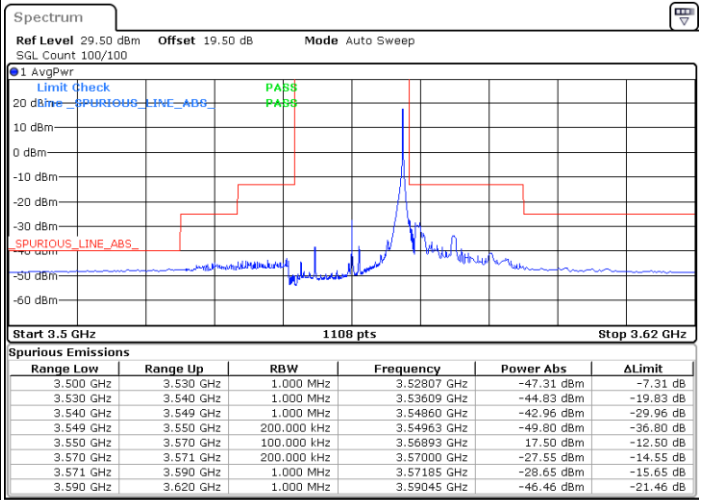

Middle Channel / FullIRB

N/A

Date: 27.DEC.2020 01:33:50

LTE Band 48 / 15MHz

16QAM

Highest Channel / 1RB0

Highest Channel / 1RBmax

Date: 27.DEC.2020 01:04:19

Date: 27.DEC.2020 00:21:30

Highest Channel / FullIRB

N/A

Date: 18.MAR.2021 23:28:47

LTE Band 48 / 20MHz

16QAM

Lowest Channel / 1RB0

Lowest Channel / 1RBmax

Date: 27.DEC.2020 02:30:23

Date: 27.DEC.2020 02:48:26

Lowest Channel / FullRB

N/A

Date: 18.MAR.2021 23:10:59

LTE Band 48 / 20MHz

16QAM

Middle Channel / 1RB0

Highest Channel / 1RB0

Highest Channel / 1RBmax

Date: 27.DEC.2020 05:01:26

Date: 27.DEC.2020 05:12:39

Highest Channel / FullIRB

N/A

Date: 27.DEC.2020 20:34:29

LTE Band 48 / 5MHz