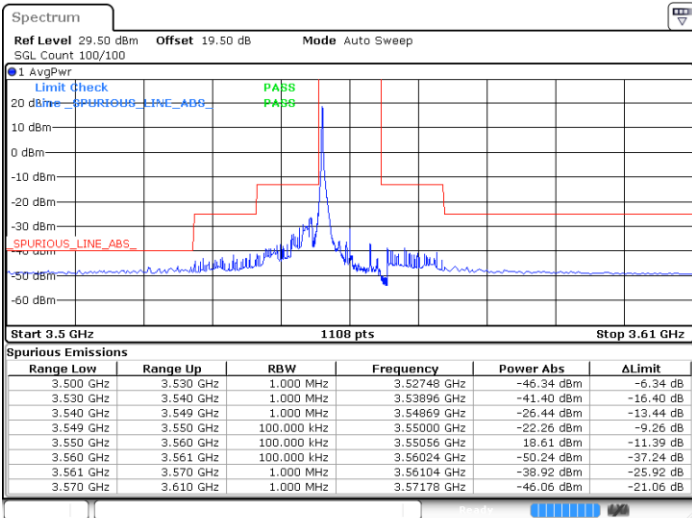

Date: 19 DEC 2020 14:00:08

LTE Band 48 / 5MHz

64QAM

Highest Channel / 1RB0

Highest Channel / 1RBmax

Date: 19 DEC 2020 14:17:16

Date: 19 DEC 2020 14:30:34

Highest Channel / FullIRB

N/A

Date: 19 DEC 2020 14:14:41

LTE Band 48 / 10MHz

64QAM

Lowest Channel / 1RB0

Lowest Channel / 1RBmax

Date: 19 DEC 2020 14:47:13

Date: 19 DEC 2020 15:12:47

Lowest Channel / FullIRB

N/A

Date: 27 DEC 2020 05:42:39

LTE Band 48 / 10MHz

64QAM

MiddleChannel / 1RB0

Middle Channel / 1RBmax

Date: 19 DEC 2020 16:08:01