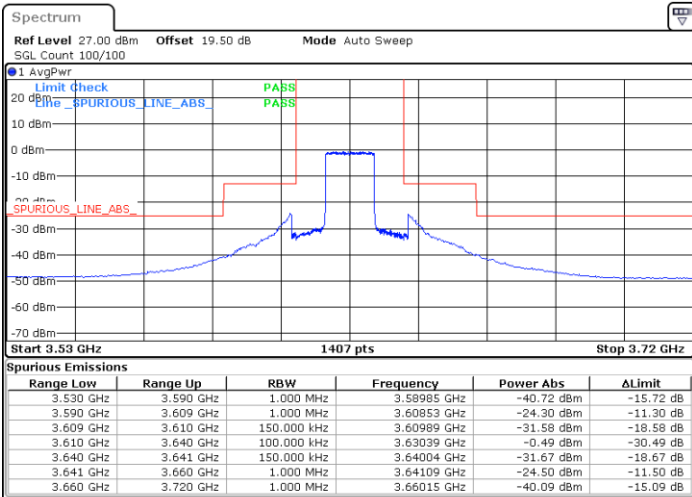

Lowest Channel / 1RBmax

Date: 26.DEC.2020 21:42:57

Date: 27.DEC.2020 01:51:36

Lowest Channel / FullRB

N/A

Date: 2.FEB.2021 11:13:06

LTE Band 48 / 15MHz

64QAM

Middle Channel / 1RB0

Middle Channel / 1RBmax

Date: 27.DEC.2020 01:08:38

Date: 27.DEC.2020 01:25:47

Middle Channel / FullIRB

N/A

Date: 27.DEC.2020 01:28:30

LTE Band 48 / 15MHz

64QAM

Highest Channel / 1RB0

Highest Channel / 1RBmax

Date: 27.DEC.2020 01:05:49

Date: 27.DEC.2020 00:18:58

Highest Channel / FullIRB

N/A

Date: 26.DEC.2020 22:43:54

LTE Band 48 / 20MHz

64QAM

Lowest Channel / 1RB0

Lowest Channel / 1RBmax

Date: 27.DEC.2020 02:21:26

Date: 27.DEC.2020 02:51:35

Lowest Channel / FullIRB

N/A