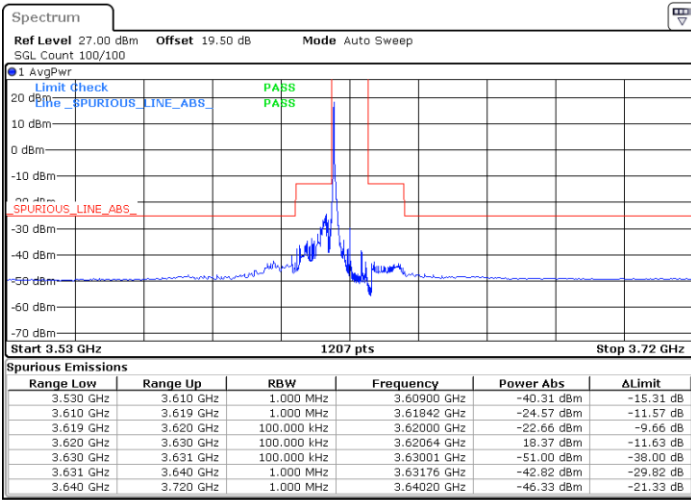

N/A

Date: 19 DEC 2020 14:14:41

LTE Band 48 / 10MHz

64QAM

Lowest Channel / 1RB0

Lowest Channel / 1RBmax

Date: 19 DEC 2020 14:47:13

Date: 19 DEC 2020 15:12:47

Lowest Channel / FullIRB

N/A

Date: 27 DEC 2020 05:42:39

LTE Band 48 / 10MHz

64QAM

MiddleChannel / 1RB0

Middle Channel / 1RBmax

Date: 19 DEC 2020 16:08:01

Date: 19 DEC 2020 15:34:05

Middle Channel / FullIRB

N/A

Date: 19 DEC 2020 16:11:18

LTE Band 48 / 10MHz

64QAM

Highest Channel / 1RB0

Highest Channel / 1RBmax

Date: 19 DEC 2020 16:40:12

Date: 19 DEC 2020 17:04:59

Highest Channel / FullIRB

N/A

Date: 19 DEC 2020 16:36:59

LTE Band 48 / 15MHz

64QAM

Lowest Channel / 1RB0