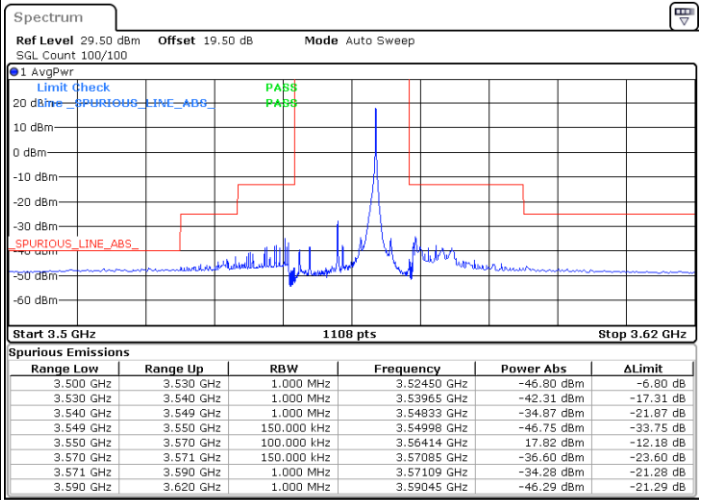

Date: 19 DEC 2020 15:34:05

Middle Channel / FullIRB

N/A

Date: 19 DEC 2020 16:11:18

LTE Band 48 / 10MHz

64QAM

Highest Channel / 1RB0

Highest Channel / 1RBmax

Date: 19 DEC 2020 16:40:12

Date: 19 DEC 2020 17:04:59

Highest Channel / FullIRB

N/A

Date: 19 DEC 2020 16:36:59

LTE Band 48 / 15MHz

64QAM

Lowest Channel / 1RB0

Lowest Channel / 1RBmax

Date: 26.DEC.2020 21:42:57

Date: 27.DEC.2020 01:51:36

Lowest Channel / FullRB

N/A

Date: 2.FEB.2021 11:13:06

LTE Band 48 / 15MHz

64QAM

Middle Channel / 1RB0

Middle Channel / 1RBmax

Date: 27.DEC.2020 01:08:38

Date: 27.DEC.2020 01:25:47

Middle Channel / FullIRB

N/A

Date: 27.DEC.2020 01:28:30

LTE Band 48 / 15MHz