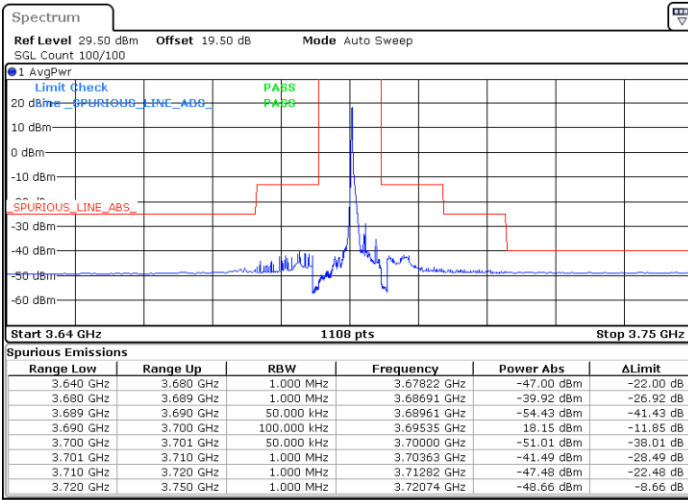

LTE Band 48 / 5MHz

64QAM

Middle Channel / 1RB0

Middle Channel / 1RBmax

Date: 19 DEC 2020 13:56:42

Date: 19 DEC 2020 13:21:08

Middle Channel / FullIRB

N/A

Date: 19 DEC 2020 14:00:08

LTE Band 48 / 5MHz

64QAM

Highest Channel / 1RB0

Highest Channel / 1RBmax

Date: 19 DEC 2020 14:17:16

Date: 19 DEC 2020 14:30:34

Highest Channel / FullIRB

N/A

Date: 19 DEC 2020 14:14:41

LTE Band 48 / 10MHz

64QAM

Lowest Channel / 1RB0

Lowest Channel / 1RBmax

Date: 19 DEC 2020 14:47:13

Date: 19 DEC 2020 15:12:47