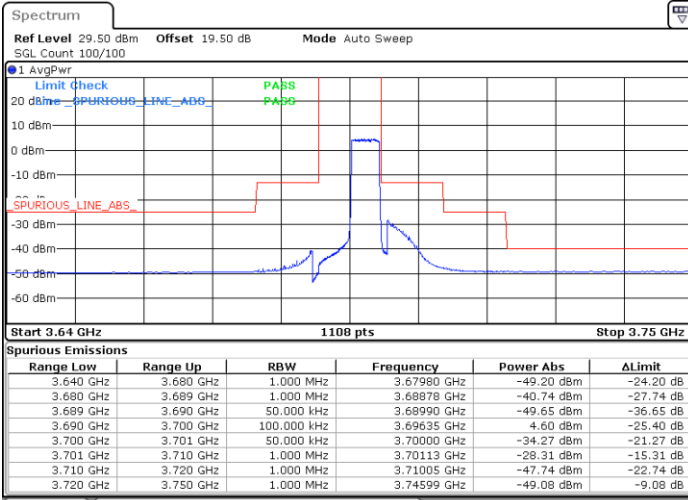

LTE Band 48 / 5MHz

64QAM

Middle Channel / 1RB0

Middle Channel / 1RBmax

Date: 19 DEC 2020 13:56:42

Date: 19 DEC 2020 13:21:08

Middle Channel / FullIRB

N/A

Date: 19 DEC 2020 14:00:08

LTE Band 48 / 5MHz

64QAM

Highest Channel / 1RB0

Highest Channel / 1RBmax

Date: 19 DEC 2020 14:17:16

Date: 19 DEC 2020 14:30:34

Highest Channel / FullIRB

N/A

Date: 19 DEC 2020 14:14:41

LTE Band 48 / 10MHz

64QAM

Lowest Channel / 1RB0

Lowest Channel / 1RBmax

Date: 19 DEC 2020 14:47:13

Date: 19 DEC 2020 15:12:47

Lowest Channel / FullIRB

N/A

Date: 27 DEC 2020 05:42:39

LTE Band 48 / 10MHz

64QAM

MiddleChannel / 1RB0

Middle Channel / 1RBmax

Date: 19 DEC 2020 16:08:01