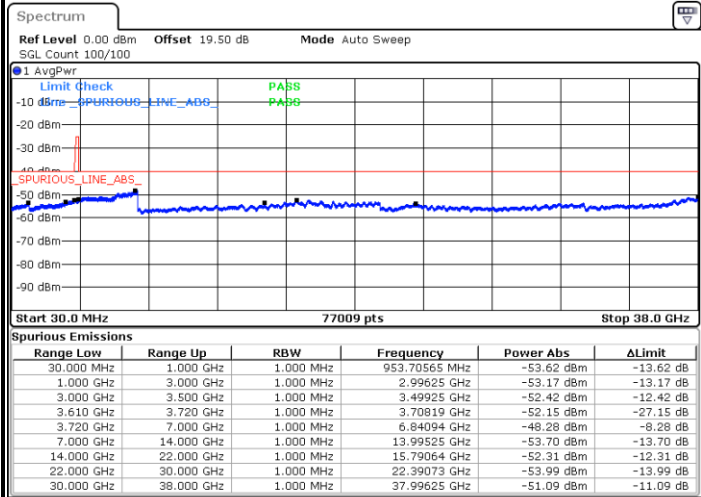

Lowest Channel / FullIRB

N/A

Date: 19 DEC 2020 12:52:21