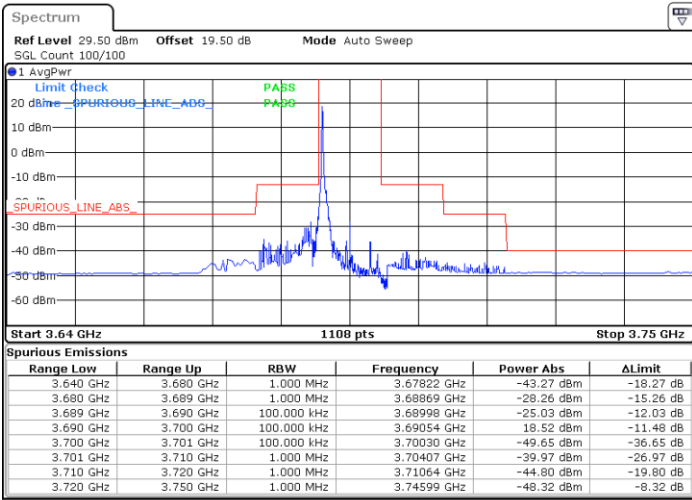

Lowest Channel / 1RB0

Lowest Channel / 1RBmax

Date: 19 DEC 2020 15:02:02

Date: 19 DEC 2020 15:09:35

Lowest Channel / FullIRB

N/A

Date: 27 DEC 2020 05:36:51

LTE Band 48 / 10MHz

LTE Band 48 / 10MHz

16QAM

Highest Channel / 1RB0

Highest Channel / 1RBmax

Date: 19 DEC 2020 16:42:53

Date: 19 DEC 2020 16:52:16

Highest Channel / FullIRB

N/A