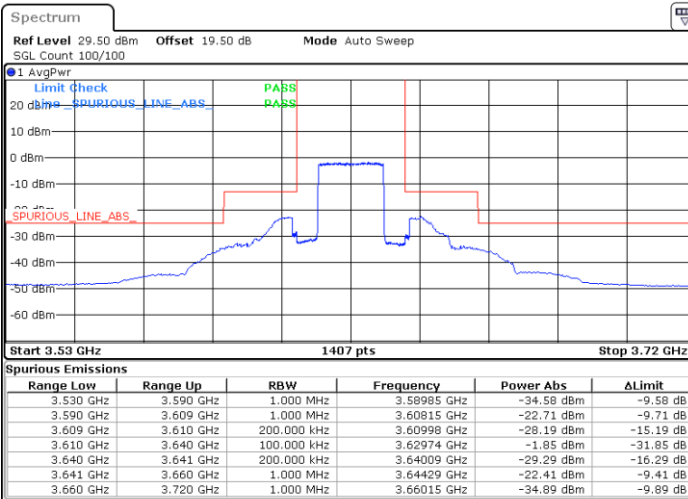

Date: 18.MAR.2021 23:10:59

LTE Band 48 / 20MHz

QPSK

Middle Channel / 1RB0

Middle Channel / 1RBmax

Date: 27.DEC.2020 03:41:07

Date: 27.DEC.2020 04:16:59

Middle Channel / FullIRB

N/A

Date: 27.DEC.2020 03:38:19

LTE Band 48 / 20MHz

QPSK

Highest Channel / 1RB0

Highest Channel / 1RBmax

Date: 27.DEC.2020 05:05:42

Date: 27.DEC.2020 05:08:56