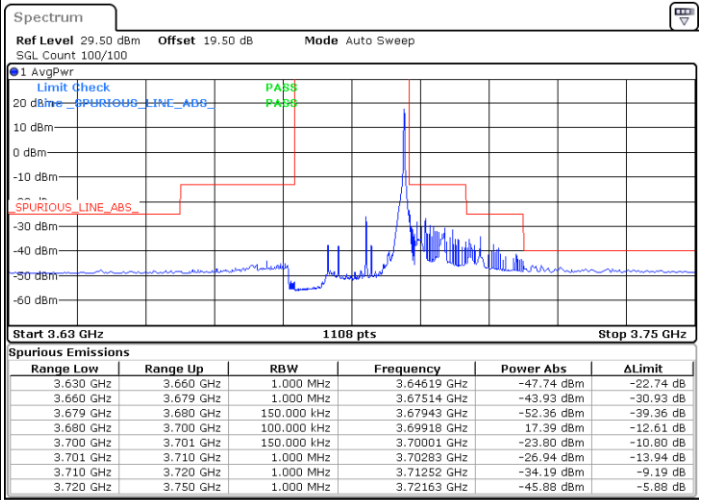

Lowest Channel / 1RBmax

Date: 26.DEC.2020 21:42:57

Date: 27.DEC.2020 01:51:36

Lowest Channel / FullRB

N/A

Date: 2.FEB.2021 11:13:06

LTE Band 48 / 15MHz

64QAM

Middle Channel / 1RB0

Middle Channel / 1RBmax

Date: 27.DEC.2020 01:08:38

Date: 27.DEC.2020 01:25:47

Middle Channel / FullIRB

N/A

Date: 27.DEC.2020 01:28:30

LTE Band 48 / 15MHz

64QAM

Highest Channel / 1RB0

Highest Channel / 1RBmax

Date: 27.DEC.2020 01:05:49

Date: 27.DEC.2020 00:18:58

Highest Channel / FullIRB

N/A

Date: 26.DEC.2020 22:43:54

LTE Band 48 / 20MHz

64QAM

Lowest Channel / 1RB0

Lowest Channel / 1RBmax

Date: 27.DEC.2020 02:21:26

Date: 27.DEC.2020 02:51:35

Lowest Channel / FullIRB

N/A