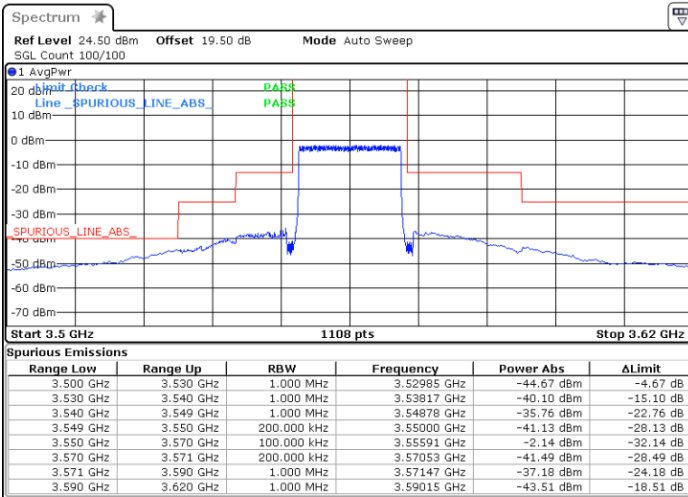

Middle Channel / FullIRB

N/A

Date: 27.DEC.2020 01:33:50

LTE Band 48 / 15MHz

16QAM

Highest Channel / 1RB0

Highest Channel / 1RBmax

Date: 27.DEC.2020 01:04:19

Date: 27.DEC.2020 00:21:30

Highest Channel / FullIRB

N/A

Date: 18.MAR.2021 23:28:47

LTE Band 48 / 20MHz

16QAM

Lowest Channel / 1RB0

Lowest Channel / 1RBmax

Date: 27.DEC.2020 02:30:23

Date: 27.DEC.2020 02:48:26

Lowest Channel / FullRB

N/A

Date: 18.MAR.2021 23:10:59

LTE Band 48 / 20MHz

16QAM

Middle Channel / 1RB0