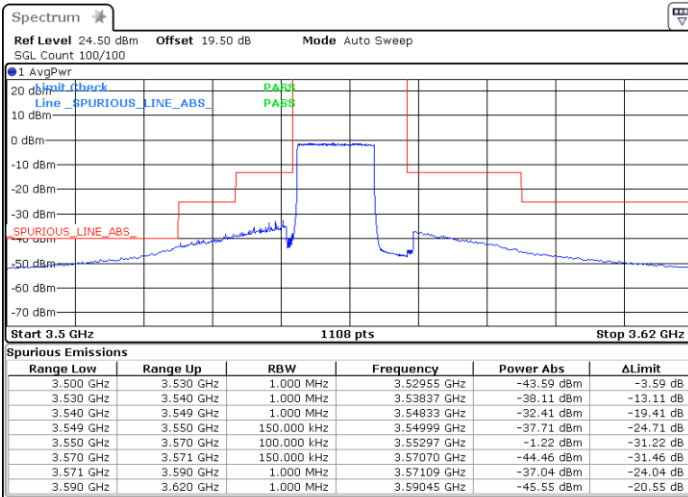

Date: 19 DEC 2020 16:40:12

Date: 19 DEC 2020 17:04:59

Highest Channel / FullIRB

N/A

Date: 19 DEC 2020 16:36:59

LTE Band 48 / 15MHz

64QAM

Lowest Channel / 1RB0

Lowest Channel / 1RBmax

Date: 26.DEC.2020 21:42:57

Date: 27.DEC.2020 01:51:36

Lowest Channel / FullRB

N/A

Date: 2.FEB.2021 11:13:06

LTE Band 48 / 15MHz

64QAM

Middle Channel / 1RB0

Middle Channel / 1RBmax

Date: 27.DEC.2020 01:08:38

Date: 27.DEC.2020 01:25:47

Middle Channel / FullIRB

N/A

Date: 27.DEC.2020 01:28:30

LTE Band 48 / 15MHz

64QAM

Highest Channel / 1RB0

Highest Channel / 1RBmax

Date: 27.DEC.2020 01:05:49

Date: 27.DEC.2020 00:18:58

Highest Channel / FullIRB

N/A

Date: 26.DEC.2020 22:43:54