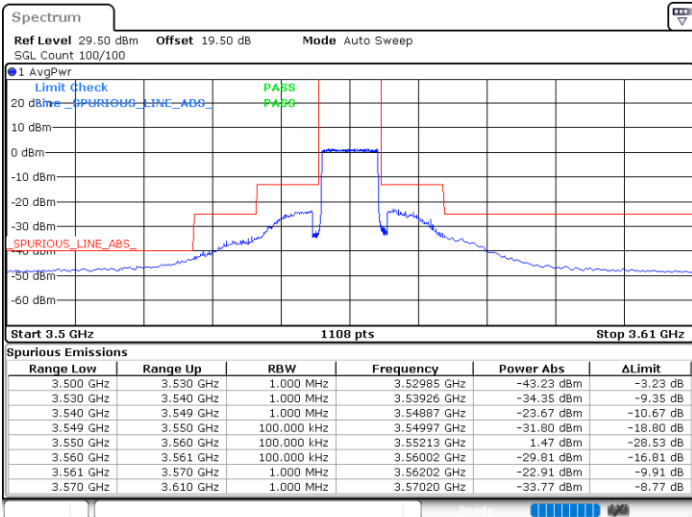

Date: 19 DEC 2020 14:00:08

LTE Band 48 / 5MHz

64QAM

Highest Channel / 1RB0

Highest Channel / 1RBmax

Date: 19 DEC 2020 14:17:16

Date: 19 DEC 2020 14:30:34

Highest Channel / FullIRB

N/A

Date: 19 DEC 2020 14:14:41

LTE Band 48 / 10MHz

64QAM

Lowest Channel / 1RB0

Lowest Channel / 1RBmax

Date: 19 DEC 2020 14:47:13

Date: 19 DEC 2020 15:12:47

Lowest Channel / FullIRB

N/A

Date: 27 DEC 2020 05:42:39

LTE Band 48 / 10MHz

64QAM

MiddleChannel / 1RB0

Middle Channel / 1RBmax

Date: 19 DEC 2020 16:08:01