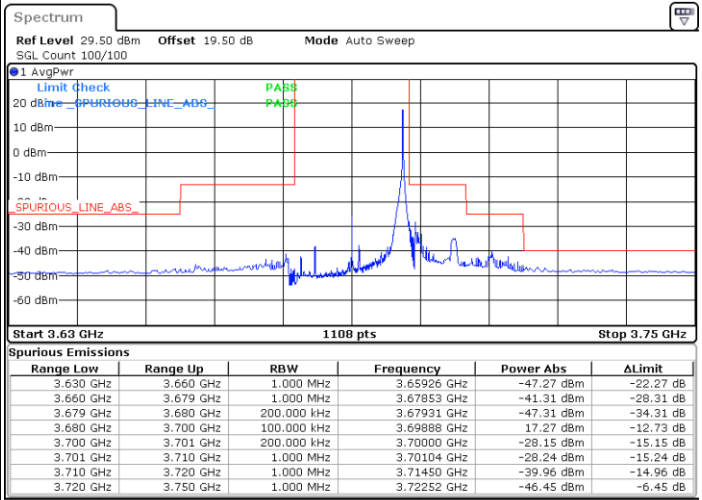

LTE Band 48 / 20MHz

64QAM

Lowest Channel / 1RB0

Lowest Channel / 1RBmax

Date: 27.DEC.2020 02:21:26

Date: 27.DEC.2020 02:51:35

Lowest Channel / FullIRB

N/A

Date: 18.MAR.2021 23:12:39

LTE Band 48 / 20MHz

64QAM

Middle Channel / 1RB0

Middle Channel / 1RBmax

Date: 27.DEC.2020 03:50:18

Date: 27.DEC.2020 03:54:28

Middle Channel / FullIRB

N/A

Date: 27.DEC.2020 03:38:19

LTE Band 48 / 20MHz

64QAM

Highest Channel / 1RB0

Highest Channel / 1RBmax

Date: 27.DEC.2020 04:58:09

Date: 27.DEC.2020 05:15:56