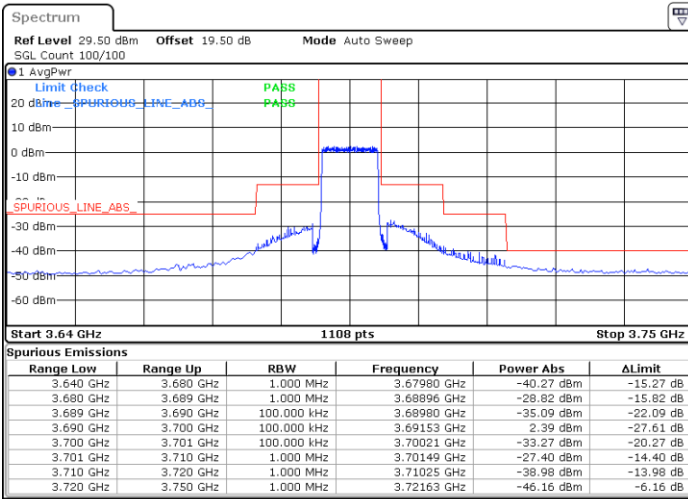

Lowest Channel / FullIRB

N/A

Date: 27 DEC 2020 05:42:39

LTE Band 48 / 10MHz

64QAM

MiddleChannel / 1RB0

Middle Channel / 1RBmax

Date: 19 DEC 2020 16:08:01

Date: 19 DEC 2020 15:34:05

Middle Channel / FullIRB

N/A

Date: 19 DEC 2020 16:11:18

LTE Band 48 / 10MHz

64QAM

Highest Channel / 1RB0

Highest Channel / 1RBmax

Date: 19 DEC 2020 16:40:12

Date: 19 DEC 2020 17:04:59

Highest Channel / FullIRB

N/A

Date: 19 DEC 2020 16:36:59

LTE Band 48 / 15MHz

64QAM

Lowest Channel / 1RB0

Lowest Channel / 1RBmax

Date: 26.DEC.2020 21:42:57

Date: 27.DEC.2020 01:51:36

Lowest Channel / FullRB

N/A

Date: 2.FEB.2021 11:13:06

LTE Band 48 / 15MHz

64QAM