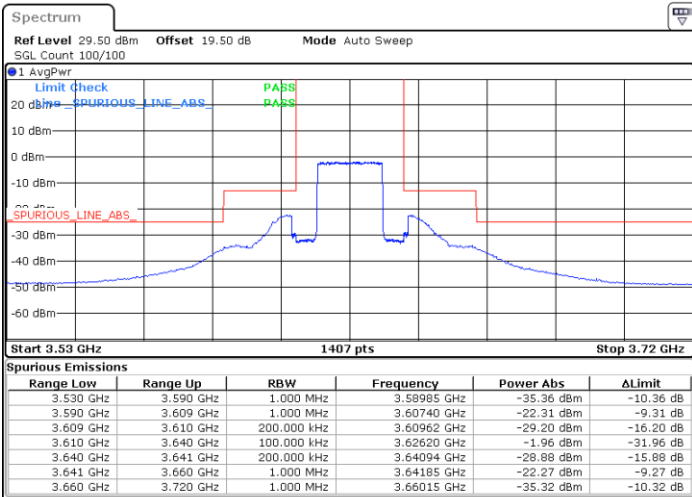

Date: 27.DEC.2020 00:21:30

Highest Channel / FullIRB

N/A

Date: 18.MAR.2021 23:28:47

LTE Band 48 / 20MHz

16QAM

Lowest Channel / 1RB0

Lowest Channel / 1RBmax

Date: 27.DEC.2020 02:30:23

Date: 27.DEC.2020 02:48:26

Lowest Channel / FullRB

N/A

Date: 18.MAR.2021 23:10:59

LTE Band 48 / 20MHz

16QAM

Middle Channel / 1RB0

Middle Channel / 1RBmax

Date: 27.DEC.2020 03:45:34

Date: 27.DEC.2020 04:09:44

Middle Channel / FullIRB

N/A

Date: 27.DEC.2020 03:20:52

LTE Band 48 / 20MHz

16QAM

Highest Channel / 1RB0

Highest Channel / 1RBmax

Date: 27.DEC.2020 05:01:26

Date: 27.DEC.2020 05:12:39

Highest Channel / FullIRB

N/A

Date: 27.DEC.2020 20:34:29

LTE Band 48 / 5MHz