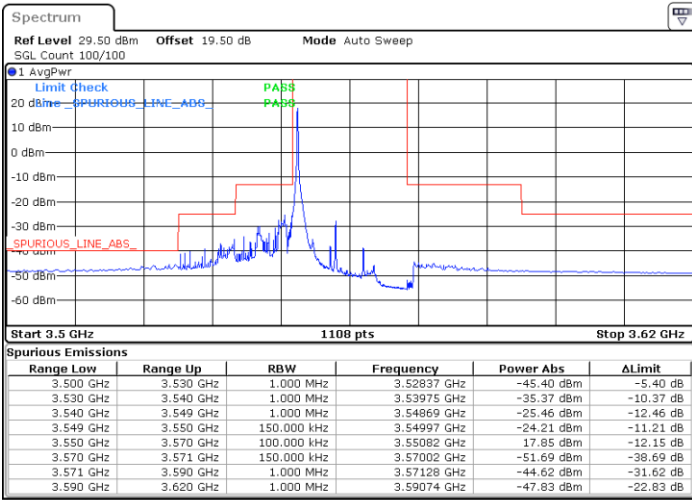

LTE Band 48 / 10MHz

16QAM

Highest Channel / 1RB0

Highest Channel / 1RBmax

Date: 19 DEC 2020 16:42:53

Date: 19 DEC 2020 16:52:16

Highest Channel / FullIRB

N/A

Date: 19 DEC 2020 16:34:02

LTE Band 48 / 15MHz

16QAM

Lowest Channel / 1RB0

Lowest Channel / 1RBmax

Date: 26.DEC.2020 21:49:12

Date: 27.DEC.2020 01:50:14

Lowest Channel / FullIRB

N/A

Date: 2.FEB.2021 11:10:56

LTE Band 48 / 15MHz

16QAM

Middle Channel / 1RB0

Middle Channel / 1RBmax

Date: 27.DEC.2020 01:10:35

Date: 27.DEC.2020 01:22:41