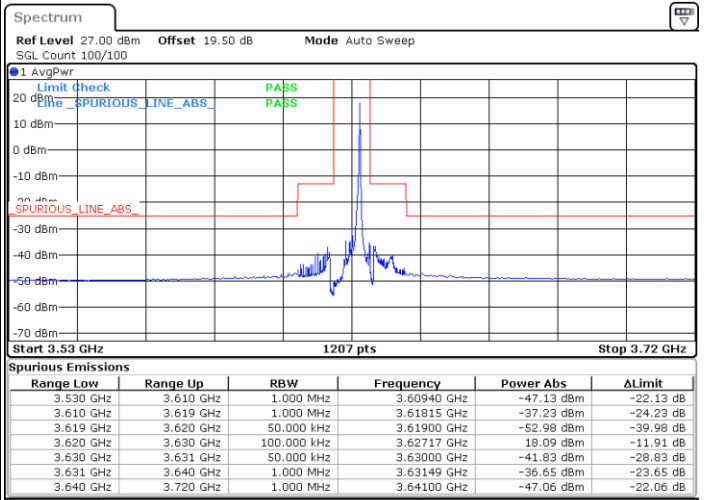

Highest Channel / 1RB0

Highest Channel / 1RBmax

Date: 27.DEC.2020 05:01:26

Date: 27.DEC.2020 05:12:39

Highest Channel / FullIRB

N/A

Date: 27.DEC.2020 20:34:29

LTE Band 48 / 5MHz

LTE Band 48 / 5MHz

64QAM

Middle Channel / 1RB0

Middle Channel / 1RBmax

Date: 19 DEC 2020 13:56:42

Date: 19 DEC 2020 13:21:08

Middle Channel / FullIRB

N/A

Date: 19 DEC 2020 14:00:08

LTE Band 48 / 5MHz

64QAM

Highest Channel / 1RB0

Highest Channel / 1RBmax

Date: 19 DEC 2020 14:17:16

Date: 19 DEC 2020 14:30:34

Highest Channel / FullIRB