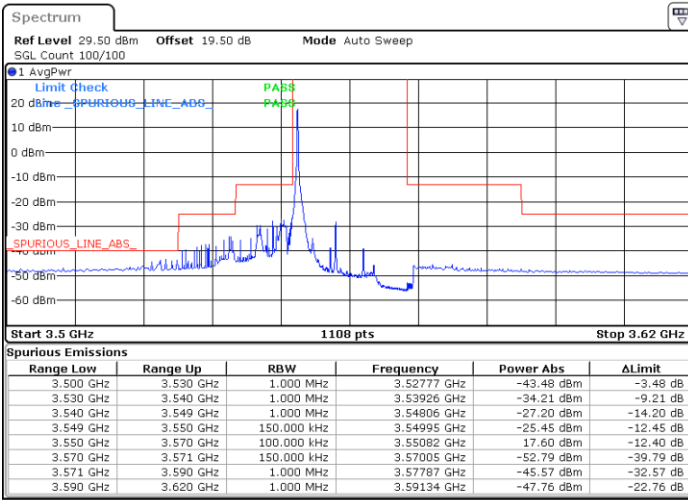

Date: 19 DEC 2020 15:34:05

Middle Channel / FullIRB

N/A

Date: 19 DEC 2020 16:11:18

LTE Band 48 / 10MHz

64QAM

Highest Channel / 1RB0

Highest Channel / 1RBmax

Date: 19 DEC 2020 16:40:12

Date: 19 DEC 2020 17:04:59

Highest Channel / FullIRB

N/A

Date: 19 DEC 2020 16:36:59

LTE Band 48 / 15MHz

64QAM

Lowest Channel / 1RB0

Lowest Channel / 1RBmax

Date: 26.DEC.2020 21:42:57

Date: 27.DEC.2020 01:51:36

Lowest Channel / FullRB

N/A

Date: 2.FEB.2021 11:13:06

LTE Band 48 / 15MHz

64QAM