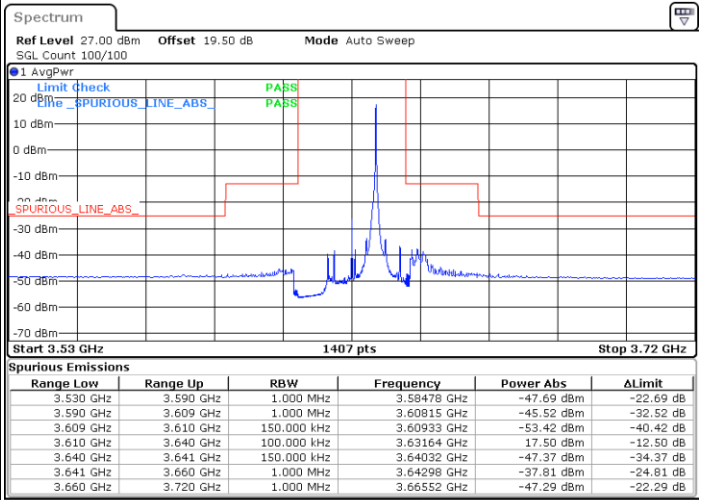

Date: 19 DEC 2020 16:40:12

Date: 19 DEC 2020 17:04:59

Highest Channel / FullIRB

N/A

Date: 19 DEC 2020 16:36:59

LTE Band 48 / 15MHz

64QAM

Lowest Channel / 1RB0

Lowest Channel / 1RBmax

Date: 26.DEC.2020 21:42:57

Date: 27.DEC.2020 01:51:36

Lowest Channel / FullRB

N/A

Date: 2.FEB.2021 11:13:06

LTE Band 48 / 15MHz

64QAM

Middle Channel / 1RB0

Middle Channel / 1RBmax

Date: 27.DEC.2020 01:08:38

Date: 27.DEC.2020 01:25:47

Middle Channel / FullIRB

N/A

Date: 27.DEC.2020 01:28:30

LTE Band 48 / 15MHz