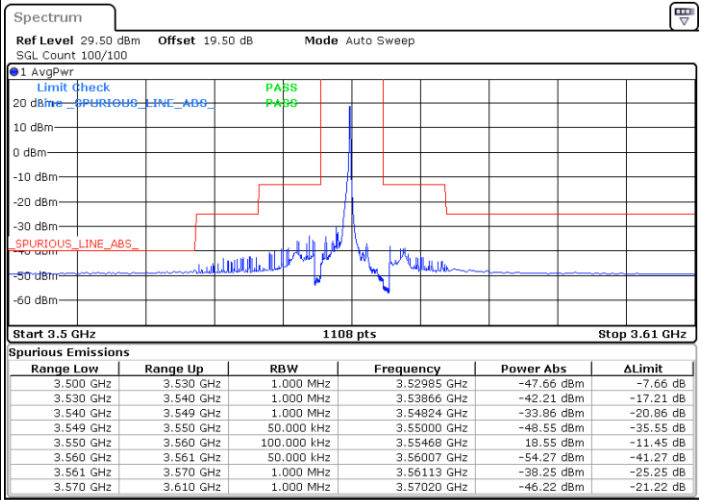

LTE Band 48 / 5MHz

64QAM

Lowest Channel / 1RB0

Lowest Channel / 1RBmax

Date: 19 DEC 2020 12:58:35

Date: 19 DEC 2020 13:17:38