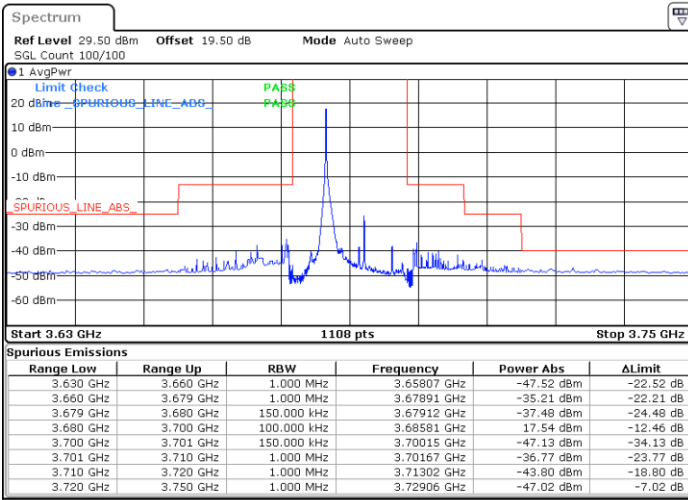

Lowest Channel / 1RBmax

Date: 26.DEC.2020 21:42:57

Date: 27.DEC.2020 01:51:36

Lowest Channel / FullRB

N/A

Date: 2.FEB.2021 11:13:06

LTE Band 48 / 15MHz

64QAM

Middle Channel / 1RB0

Middle Channel / 1RBmax

Date: 27.DEC.2020 01:08:38

Date: 27.DEC.2020 01:25:47

Middle Channel / FullIRB

N/A

Date: 27.DEC.2020 01:28:30

LTE Band 48 / 15MHz

64QAM

Highest Channel / 1RB0

Highest Channel / 1RBmax

Date: 27.DEC.2020 01:05:49

Date: 27.DEC.2020 00:18:58

Highest Channel / FullIRB

N/A

Date: 26.DEC.2020 22:43:54

LTE Band 48 / 20MHz

64QAM

Lowest Channel / 1RB0

Lowest Channel / 1RBmax

Date: 27.DEC.2020 02:21:26

Date: 27.DEC.2020 02:51:35

Lowest Channel / FullIRB

N/A