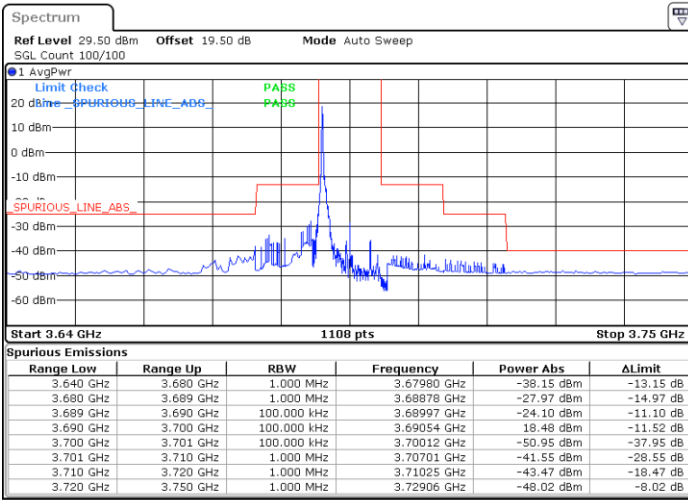

Lowest Channel / FullIRB

N/A

Date: 27 DEC 2020 05:42:39

LTE Band 48 / 10MHz

64QAM

MiddleChannel / 1RB0

Middle Channel / 1RBmax

Date: 19 DEC 2020 16:08:01

Date: 19 DEC 2020 15:34:05

Middle Channel / FullIRB

N/A

Date: 19 DEC 2020 16:11:18

LTE Band 48 / 10MHz

64QAM

Highest Channel / 1RB0

Highest Channel / 1RBmax

Date: 19 DEC 2020 16:40:12

Date: 19 DEC 2020 17:04:59

Highest Channel / FullIRB

N/A

Date: 19 DEC 2020 16:36:59

LTE Band 48 / 15MHz

64QAM

Lowest Channel / 1RB0

Lowest Channel / 1RBmax

Date: 26.DEC.2020 21:42:57

Date: 27.DEC.2020 01:51:36

Lowest Channel / FullRB

N/A

Date: 2.FEB.2021 11:13:06

LTE Band 48 / 15MHz

64QAM