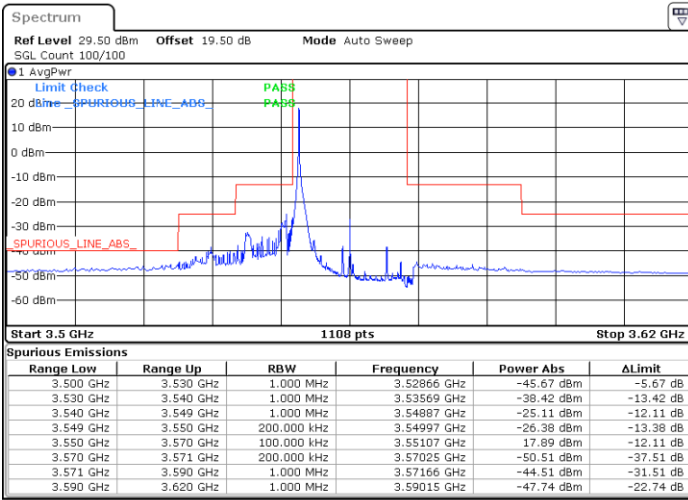

Middle Channel / 1RB0

Middle Channel / 1RBmax

Date: 27.DEC.2020 01:08:38

Date: 27.DEC.2020 01:25:47

Middle Channel / FullIRB

N/A

Date: 27.DEC.2020 01:28:30

LTE Band 48 / 15MHz

64QAM

Highest Channel / 1RB0

Highest Channel / 1RBmax

Date: 27.DEC.2020 01:05:49

Date: 27.DEC.2020 00:18:58

Highest Channel / FullIRB

N/A

Date: 26.DEC.2020 22:43:54

LTE Band 48 / 20MHz

64QAM

Lowest Channel / 1RB0

Lowest Channel / 1RBmax

Date: 27.DEC.2020 02:21:26

Date: 27.DEC.2020 02:51:35

Lowest Channel / FullIRB

N/A