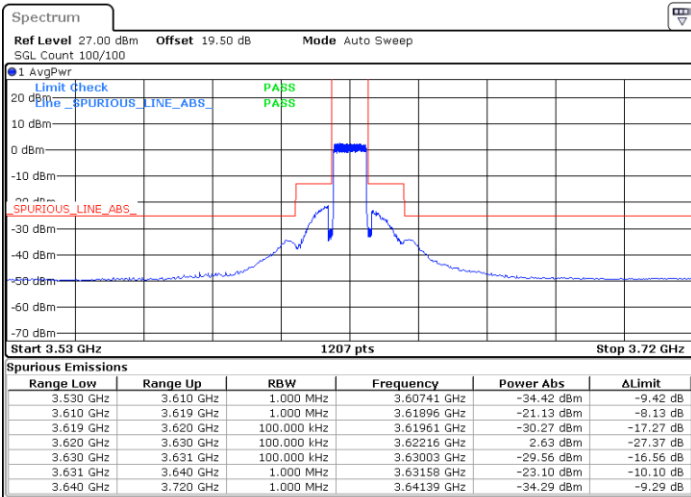

N/A

Date: 19 DEC 2020 14:14:41

LTE Band 48 / 10MHz

64QAM

Lowest Channel / 1RB0

Lowest Channel / 1RBmax

Date: 19 DEC 2020 14:47:13

Date: 19 DEC 2020 15:12:47

Lowest Channel / FullIRB

N/A

Date: 27 DEC 2020 05:42:39

LTE Band 48 / 10MHz

64QAM

MiddleChannel / 1RB0

Middle Channel / 1RBmax

Date: 19 DEC 2020 16:08:01

Date: 19 DEC 2020 15:34:05

Middle Channel / FullIRB

N/A

Date: 19 DEC 2020 16:11:18

LTE Band 48 / 10MHz

64QAM

Highest Channel / 1RB0

Highest Channel / 1RBmax

Date: 19 DEC 2020 16:40:12

Date: 19 DEC 2020 17:04:59

Highest Channel / FullIRB

N/A

Date: 19 DEC 2020 16:36:59

LTE Band 48 / 15MHz

64QAM

Lowest Channel / 1RB0