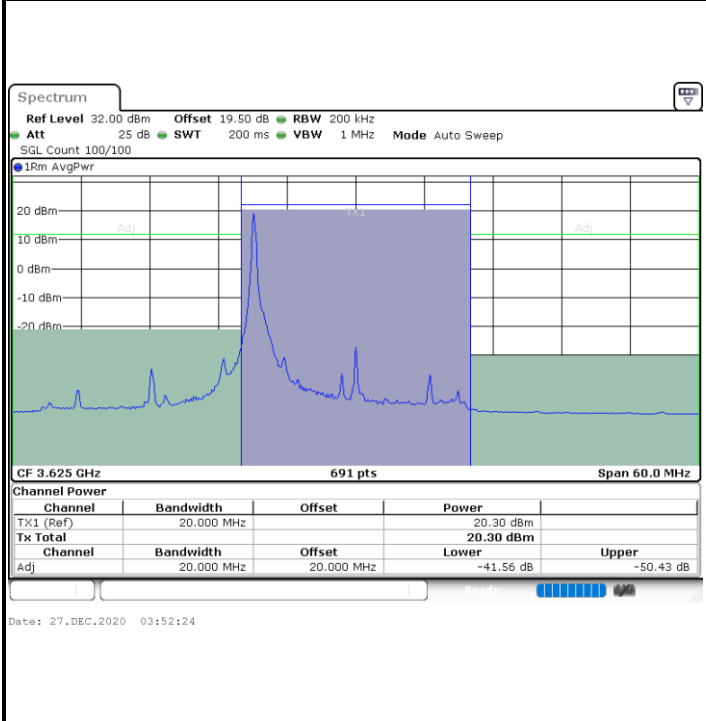

Lowest Channel / FullIRB

N/A

Date: 27 DEC 2020 02:42:58

**LTE Band 48 / 20MHz**

**64QAM**

**Middle Channel / 1RB0**

**Middle Channel / 1RBmax**

**Middle Channel / FullRB**

**N/A**

LTE Band 48 / 20MHz

64QAM

Highest Channel / 1RB0

Highest Channel / 1RBmax

Date: 27.DEC.2020 04:59:52

Date: 27.DEC.2020 05:18:22

Highest Channel / FullIRB