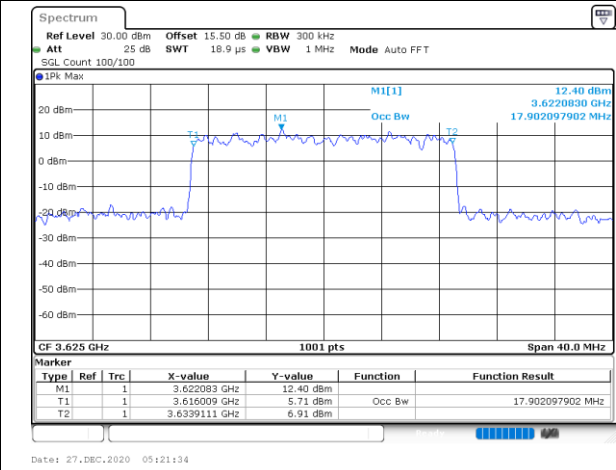

Lowest Channel / 20MHz / QPSK

Lowest Channel / 20MHz / 16QAM

Middle Channel / 20MHz / QPSK

Middle Channel / 20MHz / 16QAM

Highest Channel / 20MHz / QPSK

Highest Channel / 20MHz / 16QAM

LTE Band 48

Lowest Channel / 5MHz / 64QAM