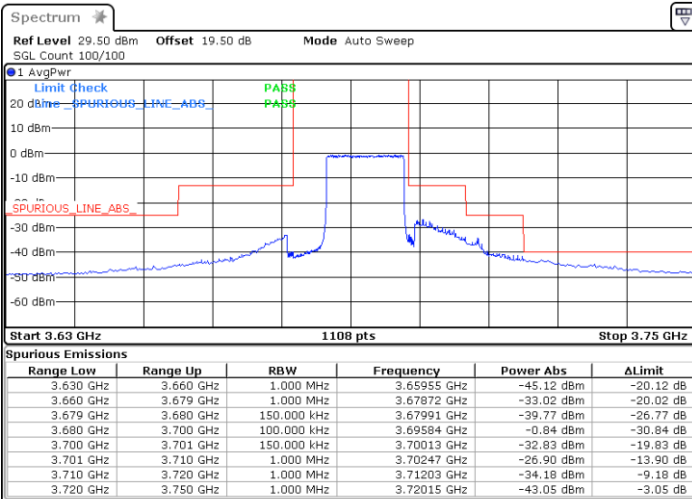

Lowest Channel / 1RB0

Lowest Channel / 1RBmax

Date: 26.DEC.2020 21:53:35

Date: 27.DEC.2020 01:48:29

Lowest Channel / FullIRB

N/A

Date: 2.FEB.2021 11:07:28

LTE Band 48 / 15MHz

LTE Band 48 / 15MHz

QPSK

Highest Channel / 1RB0

Highest Channel / 1RBmax

Date: 27.DEC.2020 01:02:26

Date: 27.DEC.2020 00:23:14

Highest Channel / FullIRB

N/A