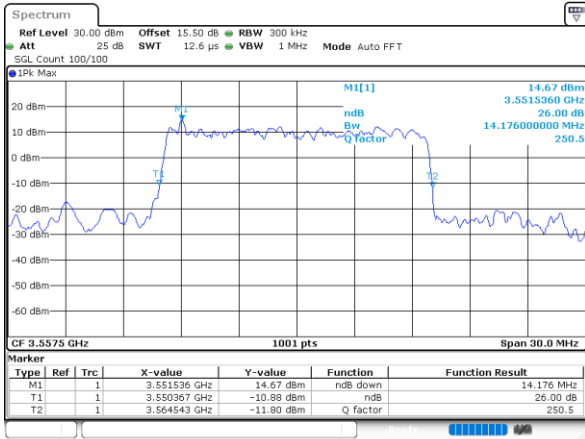

Highest Channel / 10MHz / 16QAM

Date: 27 DEC 2020 05:58:05

LTE Band 48

Lowest Channel / 15MHz / QPSK

Date: 27 DEC 2020 05:26:51

Lowest Channel / 15MHz / 16QAM

Date: 27 DEC 2020 05:12:12

Middle Channel / 15MHz / QPSK

Date: 27 DEC 2020 05:28:14

Middle Channel / 15MHz / 16QAM

Date: 27 DEC 2020 05:12:34

Highest Channel / 15MHz / QPSK

Date: 27 DEC 2020 05:30:14

Highest Channel / 15MHz / 16QAM

Date: 27 DEC 2020 05:13:32

LTE Band 48