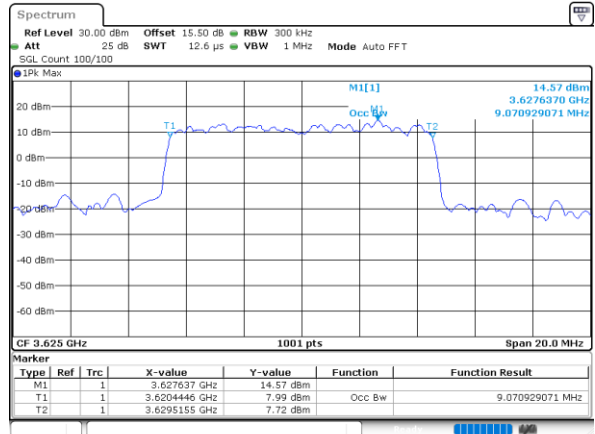

Lowest Channel / 10MHz / 16QAM

Date: 27 DEC 2020 06:00:34

Middle Channel / 10MHz / QPSK

Date: 27 DEC 2020 05:59:36

Middle Channel / 10MHz / 16QAM

Date: 27 DEC 2020 05:59:14

Highest Channel / 10MHz / QPSK

Date: 27 DEC 2020 05:57:30

Highest Channel / 10MHz / 16QAM

Date: 27 DEC 2020 05:57:57

LTE Band 48

Lowest Channel / 15MHz / QPSK

Date: 27 DEC 2020 05:26:37

Lowest Channel / 15MHz / 16QAM

Date: 27 DEC 2020 05:27:05

Middle Channel / 15MHz / QPSK