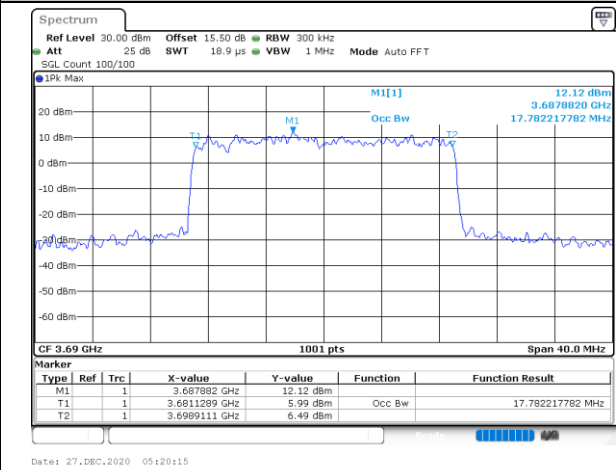

Lowest Channel / 20MHz / QPSK

Lowest Channel / 20MHz / 16QAM

Middle Channel / 20MHz / QPSK

Middle Channel / 20MHz / 16QAM

Highest Channel / 20MHz / QPSK

Highest Channel / 20MHz / 16QAM

LTE Band 48

Lowest Channel / 5MHz / 64QAM