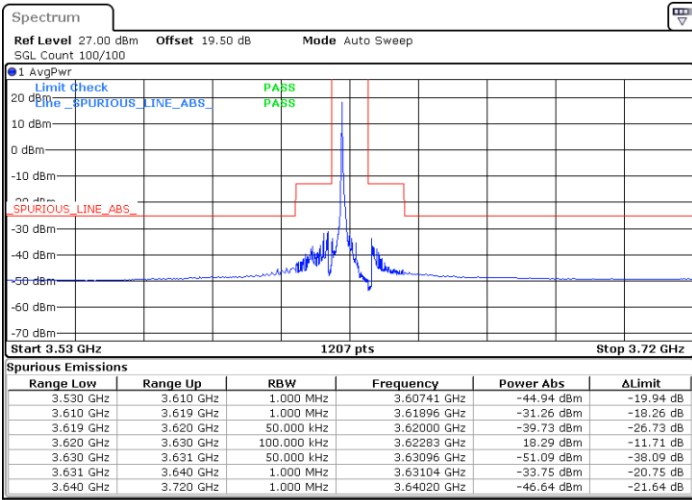

### LTE Band 48 / 5MHz

QPSK

Lowest Channel / 1RB0

Lowest Channel / 1RBmax

Date: 27.DEC.2020 19:34:52

Date: 19.DEC.2020 13:11:08

Lowest Channel / FullIRB

N/A

Date: 19.DEC.2020 12:39:29

LTE Band 48 / 5MHz

QPSK

Middle Channel / 1RB0

Middle Channel / 1RBmax

Date: 19 DEC 2020 13:50:28

Date: 19 DEC 2020 13:27:28

Middle Channel / FullIRB

N/A

Date: 19 DEC 2020 14:06:10

LTE Band 48 / 5MHz

QPSK

Highest Channel / 1RB0

Highest Channel / 1RBmax

Date: 19 DEC 2020 14:22:37

Date: 19 DEC 2020 14:25:02

Highest Channel / FullIRB

N/A

Date: 19 DEC 2020 14:09:15

LTE Band 48 / 10MHz

QPSK

Lowest Channel / 1RB0

Lowest Channel / 1RBmax

Date: 19 DEC 2020 15:04:38