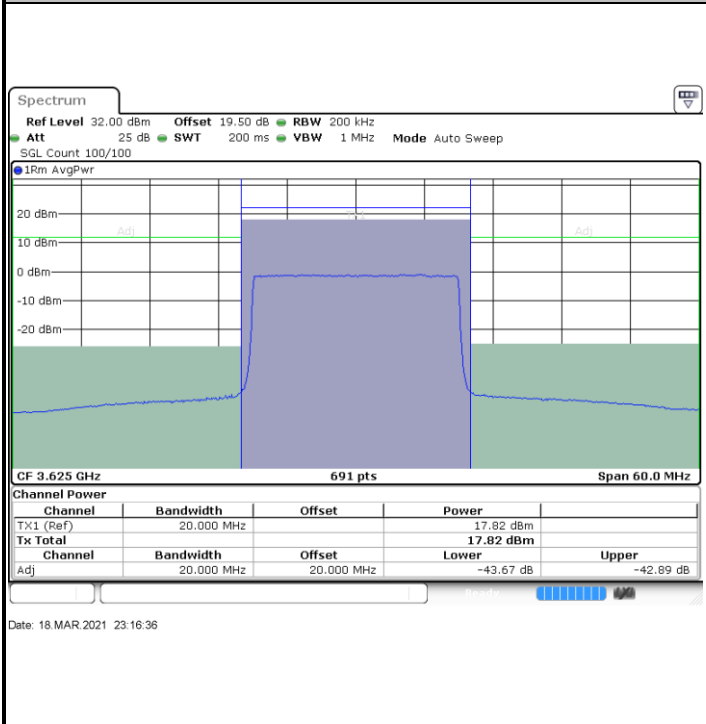

Lowest Channel / FullIRB

N/A

Date: 27 DEC 2020 02:42:58

**LTE Band 48 / 20MHz**

**64QAM**

**Middle Channel / 1RB0**

**Middle Channel / 1RBmax**

**Middle Channel / FullRB**

**N/A**

LTE Band 48 / 20MHz

64QAM

Highest Channel / 1RB0

Highest Channel / 1RBmax

Date: 27.DEC.2020 04:59:52

Date: 27.DEC.2020 05:18:22

Highest Channel / FullIRB

N/A

Date: 27.DEC.2020 04:55:54

**26dB Bandwidth**

Mode	LTE Band 48 : 26dB BW(MHz)											
BW				5MHz		10MHz		15MHz		20MHz		
Mod.				QPSK	16QAM	QPSK	16QAM	QPSK	16QAM	QPSK	16QAM	
Lowest CH				4.86	4.85	9.67	9.77	14.18	14.15	18.98	18.70	
Middle CH				4.83	4.92	9.69	9.69	14.30	14.78	18.70	18.94	
Highest CH				4.90	4.79	9.73	9.97	14.09	14.27	18.94	18.98	
Mode	LTE Band 48 : 26dB BW(MHz)											
BW				5MHz		10MHz		15MHz		20MHz		
Mod.				64QAM		64QAM		64QAM		64QAM		
Lowest CH				4.78	-	9.67	-	14.33	-	18.78	-	
Middle CH				4.88	-	9.77	-	14.39	-	19.02	-	
Highest CH				4.82	-	9.61	-	14.21	-	18.70	-	