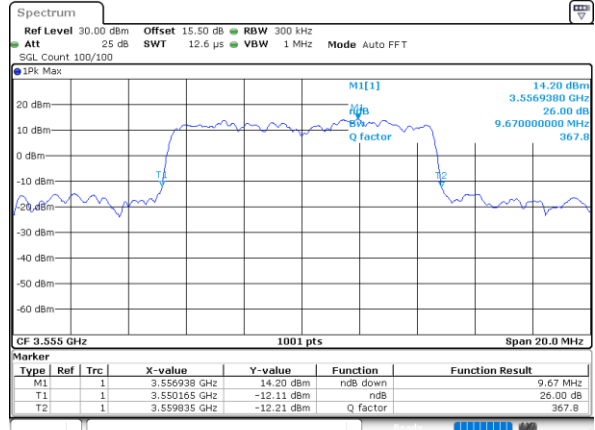

Date: 27, DEC, 2020 05:21:41

Highest Channel / 20MHz / QPSK

Date: 27, DEC, 2020 05:19:59

Highest Channel / 20MHz / 16QAM

Date: 27, DEC, 2020 05:20:21

LTE Band 48

Lowest Channel / 5MHz / 64QAM

Date: 27, DEC, 2020 06:07:28

Lowest Channel / 10MHz / 64QAM

Date: 27, DEC, 2020 06:10:10

Middle Channel / 5MHz / 64QAM

Date: 27, DEC, 2020 06:08:21

Middle Channel / 10MHz / 64QAM

Date: 27, DEC, 2020 05:15:03

Highest Channel / 5MHz / 64QAM