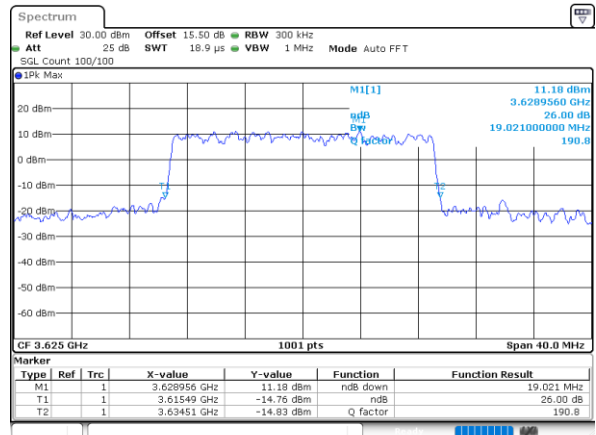

Middle Channel / 20MHz / 64QAM

Date: 27, DEC, 2020 05:12:23