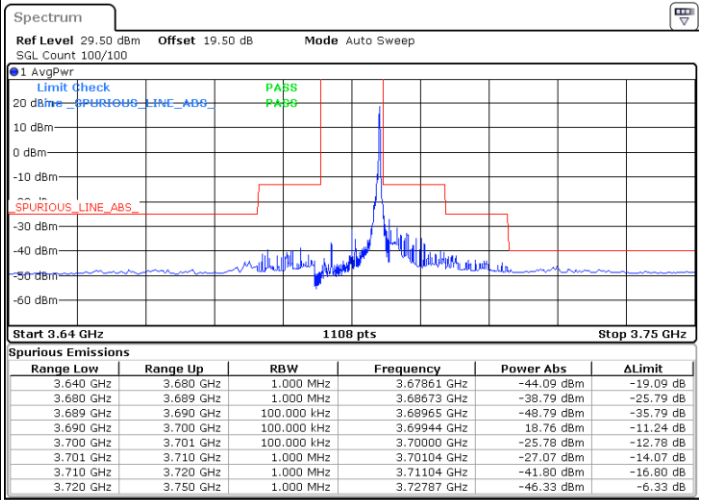

Date: 19 DEC 2020 15:07:13

Lowest Channel / FullIRB

N/A

Date: 19 DEC 2020 14:34:21

LTE Band 48 / 10MHz

QPSK

MiddleChannel / 1RB0

Middle Channel / 1RBmax

Date: 19 DEC 2020 16:02:40

Date: 19 DEC 2020 15:59:18

Middle Channel / FullIRB

N/A

Date: 19 DEC 2020 16:21:18

LTE Band 48 / 10MHz

QPSK

Highest Channel / 1RB0

Highest Channel / 1RBmax

Date: 19 DEC 2020 16:45:50

Date: 19 DEC 2020 16:49:21

Highest Channel / FullIRB

N/A

Date: 19 DEC 2020 16:31:35

LTE Band 48 / 15MHz

QPSK

Lowest Channel / 1RB0

Lowest Channel / 1RBmax

Date: 26.DEC.2020 21:53:35

Date: 27.DEC.2020 01:48:29

Lowest Channel / FullIRB

N/A

Date: 2.FEB.2021 11:07:28

LTE Band 48 / 15MHz