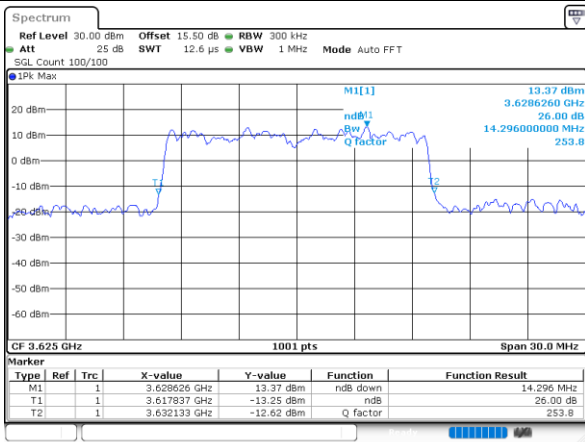

Highest Channel / 10MHz / 16QAM

Date: 27 DEC 2020 05:58:05

LTE Band 48

Lowest Channel / 15MHz / QPSK

Date: 27 DEC 2020 05:26:51

Lowest Channel / 15MHz / 16QAM

Date: 27 DEC 2020 05:12:12

Middle Channel / 15MHz / QPSK

Date: 27 DEC 2020 05:28:14

Middle Channel / 15MHz / 16QAM

Date: 27 DEC 2020 05:12:34

Highest Channel / 15MHz / QPSK

Date: 27 DEC 2020 05:30:14

Highest Channel / 15MHz / 16QAM

Date: 27 DEC 2020 05:13:32

LTE Band 48