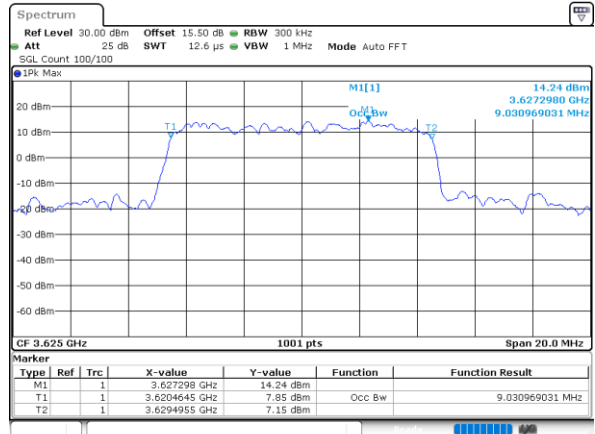

Date: 27\_DEC.2020 06:07:21

Lowest Channel / 10MHz / 64QAM

Date: 27\_DEC.2020 06:01:04

Middle Channel / 5MHz / 64QAM

Date: 27\_DEC.2020 06:08:15

Middle Channel / 10MHz / 64QAM

Date: 27\_DEC.2020 05:58:49

Highest Channel / 5MHz / 64QAM

Date: 27\_DEC.2020 06:10:08

Highest Channel / 10MHz / 64QAM

Date: 27\_DEC.2020 05:58:17

LTE Band 48