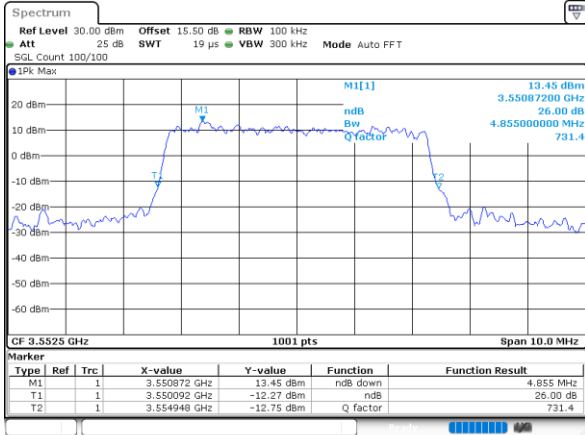

LTE Band 48

Lowest Channel / 5MHz / QPSK

Date: 27_DEC.2020 06:06:48