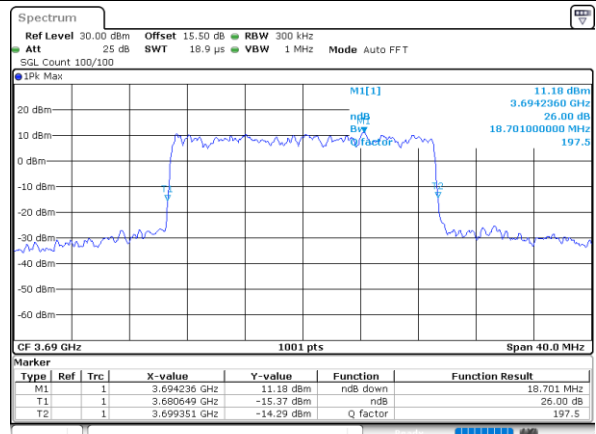

Date: 27, DEC, 2020 06:10:15

Highest Channel / 10MHz / 64QAM

Date: 27, DEC, 2020 05:15:25

LTE Band 48

Lowest Channel / 15MHz / 64QAM

Date: 27, DEC, 2020 05:25:25

Lowest Channel / 20MHz / 64QAM

Date: 27, DEC, 2020 05:23:11

Middle Channel / 15MHz / 64QAM

Date: 27, DEC, 2020 05:28:53

Middle Channel / 20MHz / 64QAM

Date: 27, DEC, 2020 05:12:23

Highest Channel / 15MHz / 64QAM

Date: 27, DEC, 2020 05:30:53

Highest Channel / 20MHz / 64QAM

Date: 27, DEC, 2020 05:12:40

Occupied Bandwidth

Mode	LTE Band 48 : 99%OBW(MHz)											
BW				5MHz		10MHz		15MHz		20MHz		
Mod.				QPSK	16QAM	QPSK	16QAM	QPSK	16QAM	QPSK	16QAM	
Lowest CH				4.48	4.48	9.01	9.01	13.40	13.43	17.90	17.94	
Middle CH				4.50	4.46	8.97	9.07	13.43	13.49	17.94	17.90	
Highest CH				4.51	4.51	9.03	9.07	13.40	13.34	17.90	17.78	
Mode	LTE Band 48 : 99%OBW(MHz)											
BW				5MHz		10MHz		15MHz		20MHz		
Mod.				64QAM		64QAM		64QAM		64QAM		
Lowest CH				4.49	-	9.01	-	13.40	-	17.94	-	
Middle CH				4.50	-	9.03	-	13.49	-	17.94	-	
Highest CH				4.51	-	9.03	-	13.49	-	17.94	-	