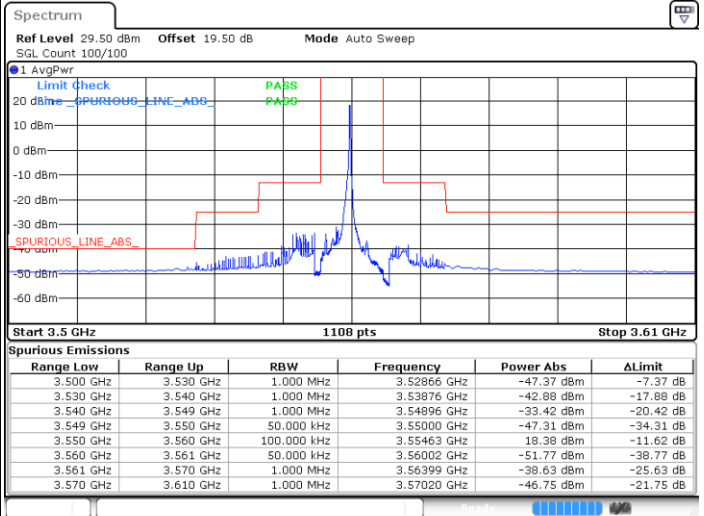

Date: 27\_DEC.2020 06:10:08

Highest Channel / 10MHz / 64QAM

Date: 27\_DEC.2020 05:58:17

LTE Band 48

## Conducted Band Edge

### LTE Band 48 / 5MHz

QPSK

Lowest Channel / 1RB0

Lowest Channel / 1RBmax

Date: 27.DEC.2020 19:34:52

Date: 19.DEC.2020 13:11:08

Lowest Channel / FullIRB

N/A