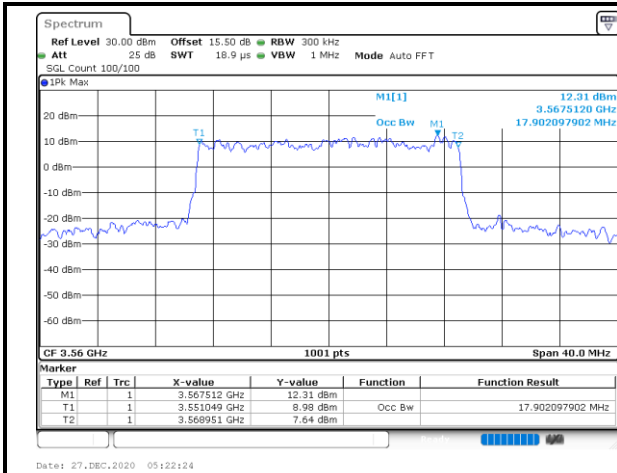

Middle Channel / 20MHz / QPSK