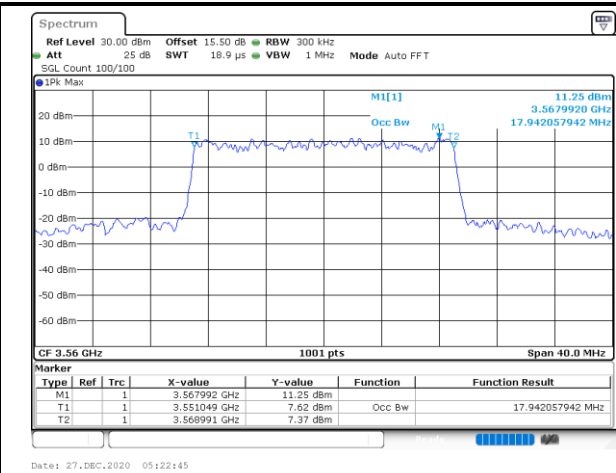

Middle Channel / 20MHz / 16QAM