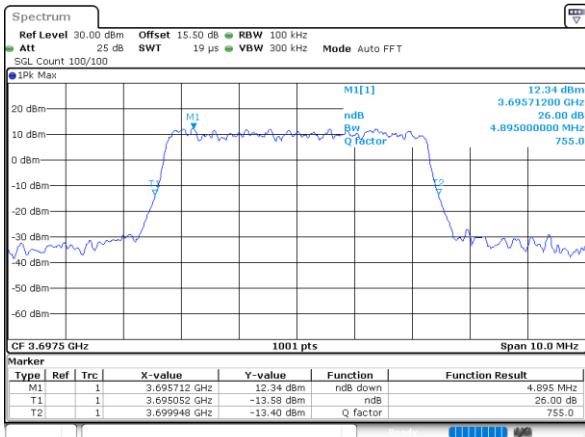

N/A

Date: 27.DEC.2020 04:55:54

**26dB Bandwidth**

Mode	LTE Band 48 : 26dB BW(MHz)											
BW				5MHz		10MHz		15MHz		20MHz		
Mod.				QPSK	16QAM	QPSK	16QAM	QPSK	16QAM	QPSK	16QAM	
Lowest CH				4.86	4.85	9.67	9.77	14.18	14.15	18.98	18.70	
Middle CH				4.83	4.92	9.69	9.69	14.30	14.78	18.70	18.94	
Highest CH				4.90	4.79	9.73	9.97	14.09	14.27	18.94	18.98	
Mode	LTE Band 48 : 26dB BW(MHz)											
BW				5MHz		10MHz		15MHz		20MHz		
Mod.				64QAM		64QAM		64QAM		64QAM		
Lowest CH				4.78	-	9.67	-	14.33	-	18.78	-	
Middle CH				4.88	-	9.77	-	14.39	-	19.02	-	
Highest CH				4.82	-	9.61	-	14.21	-	18.70	-	

LTE Band 48

Lowest Channel / 5MHz / QPSK

Date: 27\_DEC.2020 06:06:48

Lowest Channel / 5MHz / 16QAM

Date: 27\_DEC.2020 06:07:09

Middle Channel / 5MHz / QPSK

Date: 27\_DEC.2020 06:09:00

Middle Channel / 5MHz / 16QAM

Date: 27\_DEC.2020 06:08:40

Highest Channel / 5MHz / QPSK

Date: 27\_DEC.2020 06:09:29

Highest Channel / 5MHz / 16QAM

Date: 27\_DEC.2020 06:09:56

LTE Band 48

Lowest Channel / 10MHz / QPSK

Date: 27 DEC 2020 06:00:15