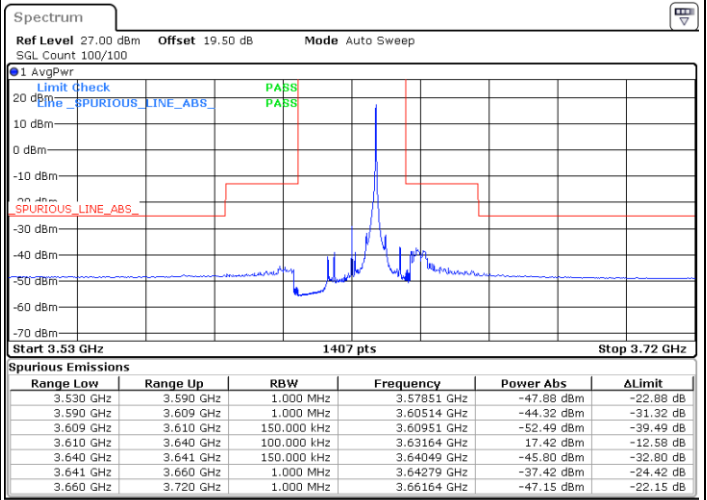

Date: 27.DEC.2020 01:14:33