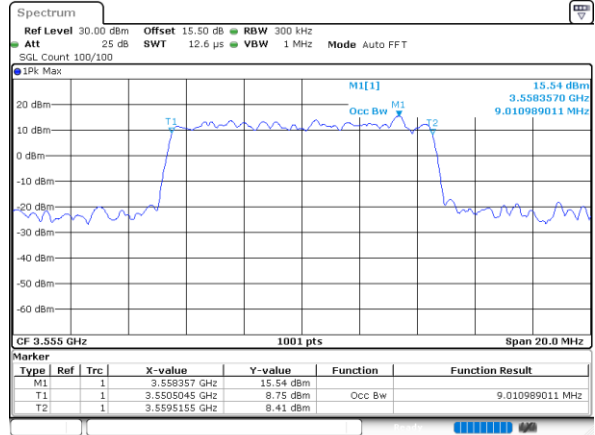

Date: 27 DEC 2020 05:28:07

Middle Channel / 15MHz / 16QAM

Date: 27 DEC 2020 05:28:26

Highest Channel / 15MHz / QPSK

Date: 27 DEC 2020 05:30:08

Highest Channel / 15MHz / 16QAM

Date: 27 DEC 2020 05:30:25

LTE Band 48

Lowest Channel / 20MHz / QPSK

Lowest Channel / 20MHz / 16QAM

Middle Channel / 20MHz / QPSK

Middle Channel / 20MHz / 16QAM

Highest Channel / 20MHz / QPSK

Highest Channel / 20MHz / 16QAM

LTE Band 48

Lowest Channel / 5MHz / 64QAM

Date: 27\_DEC.2020 06:07:21

Lowest Channel / 10MHz / 64QAM

Date: 27\_DEC.2020 06:01:04

Middle Channel / 5MHz / 64QAM

Date: 27\_DEC.2020 06:08:15

Middle Channel / 10MHz / 64QAM

Date: 27\_DEC.2020 05:58:49

Highest Channel / 5MHz / 64QAM