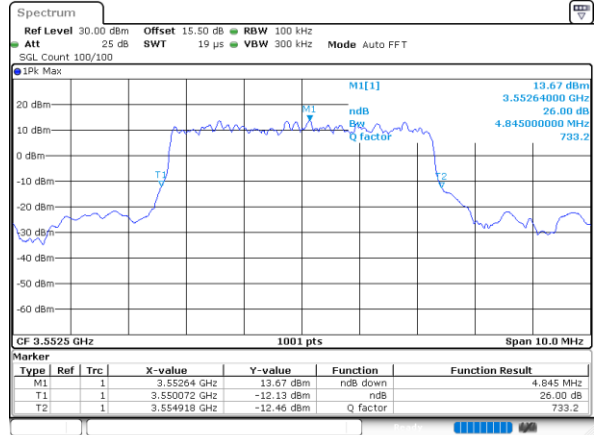

**N/A**

LTE Band 48 / 20MHz

64QAM

Highest Channel / 1RB0

Highest Channel / 1RBmax

Date: 27.DEC.2020 04:59:52

Date: 27.DEC.2020 05:18:22

Highest Channel / FullIRB

N/A

Date: 27.DEC.2020 04:55:54

**26dB Bandwidth**

Mode	LTE Band 48 : 26dB BW(MHz)											
BW				5MHz		10MHz		15MHz		20MHz		
Mod.				QPSK	16QAM	QPSK	16QAM	QPSK	16QAM	QPSK	16QAM	
Lowest CH				4.86	4.85	9.67	9.77	14.18	14.15	18.98	18.70	
Middle CH				4.83	4.92	9.69	9.69	14.30	14.78	18.70	18.94	
Highest CH				4.90	4.79	9.73	9.97	14.09	14.27	18.94	18.98	
Mode	LTE Band 48 : 26dB BW(MHz)											
BW				5MHz		10MHz		15MHz		20MHz		
Mod.				64QAM		64QAM		64QAM		64QAM		
Lowest CH				4.78	-	9.67	-	14.33	-	18.78	-	
Middle CH				4.88	-	9.77	-	14.39	-	19.02	-	
Highest CH				4.82	-	9.61	-	14.21	-	18.70	-	

LTE Band 48

Lowest Channel / 5MHz / QPSK

Date: 27\_DEC.2020 06:06:48

Lowest Channel / 5MHz / 16QAM

Date: 27\_DEC.2020 06:07:09

Middle Channel / 5MHz / QPSK

Date: 27\_DEC.2020 06:09:00

Middle Channel / 5MHz / 16QAM