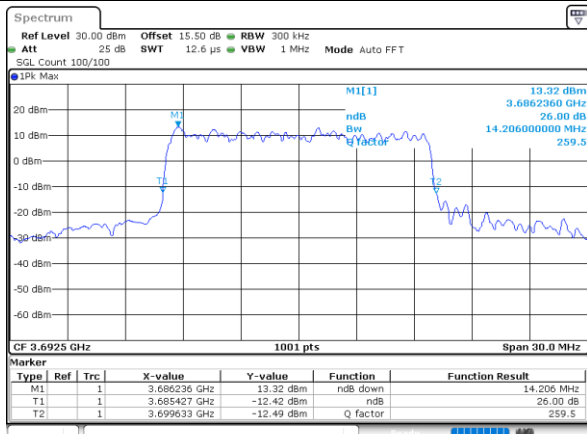

Date: 27, DEC, 2020 06:10:15

Highest Channel / 10MHz / 64QAM

Date: 27, DEC, 2020 05:15:25

LTE Band 48

Lowest Channel / 15MHz / 64QAM

Date: 27, DEC, 2020 05:25:25

Lowest Channel / 20MHz / 64QAM

Date: 27, DEC, 2020 05:23:11

Middle Channel / 15MHz / 64QAM

Date: 27, DEC, 2020 05:28:53

Middle Channel / 20MHz / 64QAM

Date: 27, DEC, 2020 05:12:23

Highest Channel / 15MHz / 64QAM

Date: 27, DEC, 2020 05:30:53

Highest Channel / 20MHz / 64QAM

Date: 27, DEC, 2020 05:12:40

Occupied Bandwidth

Mode	LTE Band 48 : 99%OBW(MHz)											
BW				5MHz		10MHz		15MHz		20MHz		
Mod.				QPSK	16QAM	QPSK	16QAM	QPSK	16QAM	QPSK	16QAM	
Lowest CH				4.48	4.48	9.01	9.01	13.40	13.43	17.90	17.94	
Middle CH				4.50	4.46	8.97	9.07	13.43	13.49	17.94	17.90	
Highest CH				4.51	4.51	9.03	9.07	13.40	13.34	17.90	17.78	
Mode	LTE Band 48 : 99%OBW(MHz)											
BW				5MHz		10MHz		15MHz		20MHz		
Mod.				64QAM		64QAM		64QAM		64QAM		
Lowest CH				4.49	-	9.01	-	13.40	-	17.94	-	
Middle CH				4.50	-	9.03	-	13.49	-	17.94	-	
Highest CH				4.51	-	9.03	-	13.49	-	17.94	-	