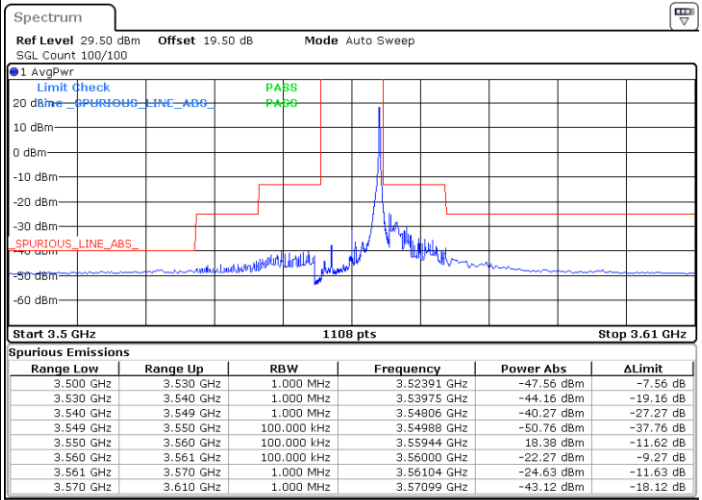

N/A

Date: 19 DEC 2020 14:06:10

LTE Band 48 / 5MHz

QPSK

Highest Channel / 1RB0

Highest Channel / 1RBmax

Date: 19 DEC 2020 14:22:37

Date: 19 DEC 2020 14:25:02

Highest Channel / FullIRB

N/A

Date: 19 DEC 2020 14:09:15

LTE Band 48 / 10MHz

QPSK

Lowest Channel / 1RB0

Lowest Channel / 1RBmax

Date: 19 DEC 2020 15:04:38

Date: 19 DEC 2020 15:07:13

Lowest Channel / FullIRB

N/A

Date: 19 DEC 2020 14:34:21

LTE Band 48 / 10MHz

QPSK

MiddleChannel / 1RB0

Middle Channel / 1RBmax

Date: 19 DEC 2020 16:02:40

Date: 19 DEC 2020 15:59:18

Middle Channel / FullIRB

N/A

Date: 19 DEC 2020 16:21:18

LTE Band 48 / 10MHz

QPSK

Highest Channel / 1RB0