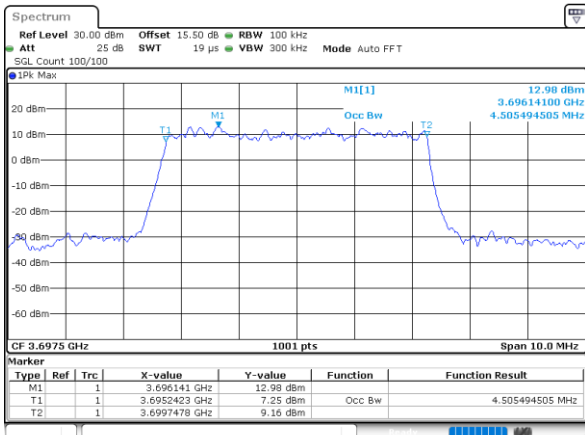

Date: 27\_DEC.2020 06:07:21

Lowest Channel / 10MHz / 64QAM

Date: 27\_DEC.2020 06:01:04

Middle Channel / 5MHz / 64QAM

Date: 27\_DEC.2020 06:08:15

Middle Channel / 10MHz / 64QAM

Date: 27\_DEC.2020 05:58:49

Highest Channel / 5MHz / 64QAM

Date: 27\_DEC.2020 06:10:08

Highest Channel / 10MHz / 64QAM

Date: 27\_DEC.2020 05:58:17

LTE Band 48