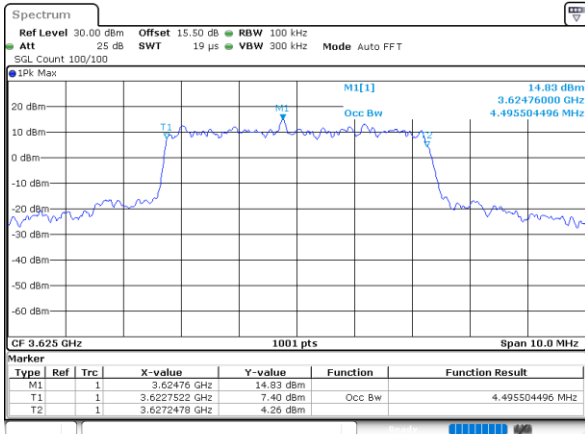

Date: 27 DEC 2020 05:28:07

Middle Channel / 15MHz / 16QAM

Date: 27 DEC 2020 05:28:26

Highest Channel / 15MHz / QPSK

Date: 27 DEC 2020 05:30:08

Highest Channel / 15MHz / 16QAM

Date: 27 DEC 2020 05:30:25

LTE Band 48

Lowest Channel / 20MHz / QPSK

Lowest Channel / 20MHz / 16QAM

Middle Channel / 20MHz / QPSK

Middle Channel / 20MHz / 16QAM

Highest Channel / 20MHz / QPSK

Highest Channel / 20MHz / 16QAM

LTE Band 48

Lowest Channel / 5MHz / 64QAM

Date: 27\_DEC.2020 06:07:21

Lowest Channel / 10MHz / 64QAM

Date: 27\_DEC.2020 06:01:04

Middle Channel / 5MHz / 64QAM

Date: 27\_DEC.2020 06:08:15

Middle Channel / 10MHz / 64QAM

Date: 27\_DEC.2020 05:58:49

Highest Channel / 5MHz / 64QAM