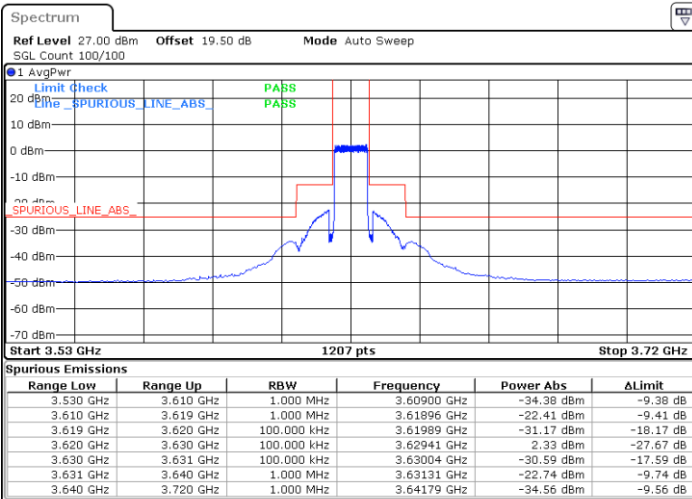

Highest Channel / FullIRB

N/A

Date: 19 DEC 2020 14:09:15

LTE Band 48 / 10MHz

QPSK

Lowest Channel / 1RB0

Lowest Channel / 1RBmax

Date: 19 DEC 2020 15:04:38

Date: 19 DEC 2020 15:07:13

Lowest Channel / FullIRB

N/A

Date: 19 DEC 2020 14:34:21

LTE Band 48 / 10MHz

QPSK

MiddleChannel / 1RB0

Middle Channel / 1RBmax

Date: 19 DEC 2020 16:02:40

Date: 19 DEC 2020 15:59:18

Middle Channel / FullIRB

N/A

Date: 19 DEC 2020 16:21:18

LTE Band 48 / 10MHz

QPSK

Highest Channel / 1RB0

Highest Channel / 1RBmax

Date: 19 DEC 2020 16:45:50

Date: 19 DEC 2020 16:49:21

Highest Channel / FullIRB

N/A

Date: 19 DEC 2020 16:31:35

LTE Band 48 / 15MHz

QPSK