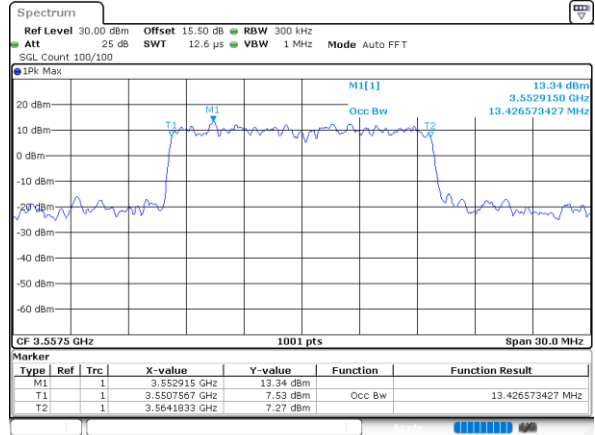

Highest Channel / 10MHz / 16QAM

Date: 27 DEC 2020 05:57:57

LTE Band 48

Lowest Channel / 15MHz / QPSK

Date: 27 DEC 2020 05:26:37

Lowest Channel / 15MHz / 16QAM

Date: 27 DEC 2020 05:27:05

Middle Channel / 15MHz / QPSK

Date: 27 DEC 2020 05:28:07

Middle Channel / 15MHz / 16QAM

Date: 27 DEC 2020 05:28:26

Highest Channel / 15MHz / QPSK

Date: 27 DEC 2020 05:30:08

Highest Channel / 15MHz / 16QAM

Date: 27 DEC 2020 05:30:25

LTE Band 48