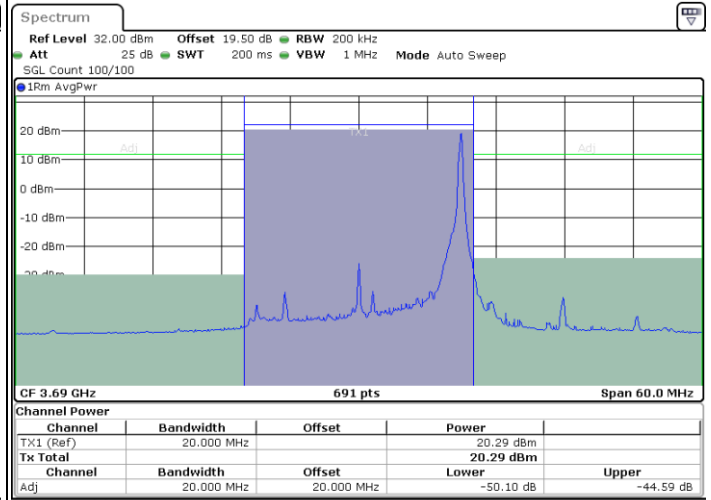

Lowest Channel / FullIRB

N/A

Date: 27 DEC 2020 02:42:58

**LTE Band 48 / 20MHz**

**64QAM**

**Middle Channel / 1RB0**

**Middle Channel / 1RBmax**

**Middle Channel / FullRB**

**N/A**

LTE Band 48 / 20MHz

64QAM

Highest Channel / 1RB0

Highest Channel / 1RBmax

Date: 27.DEC.2020 04:59:52

Date: 27.DEC.2020 05:18:22

Highest Channel / FullIRB

N/A

Date: 27.DEC.2020 04:55:54

**26dB Bandwidth**

Mode	LTE Band 48 : 26dB BW(MHz)											
BW				5MHz		10MHz		15MHz		20MHz		
Mod.				QPSK	16QAM	QPSK	16QAM	QPSK	16QAM	QPSK	16QAM	
Lowest CH				4.86	4.85	9.67	9.77	14.18	14.15	18.98	18.70	
Middle CH				4.83	4.92	9.69	9.69	14.30	14.78	18.70	18.94	
Highest CH				4.90	4.79	9.73	9.97	14.09	14.27	18.94	18.98	
Mode	LTE Band 48 : 26dB BW(MHz)											
BW				5MHz		10MHz		15MHz		20MHz		
Mod.				64QAM		64QAM		64QAM		64QAM		
Lowest CH				4.78	-	9.67	-	14.33	-	18.78	-	
Middle CH				4.88	-	9.77	-	14.39	-	19.02	-	
Highest CH				4.82	-	9.61	-	14.21	-	18.70	-	