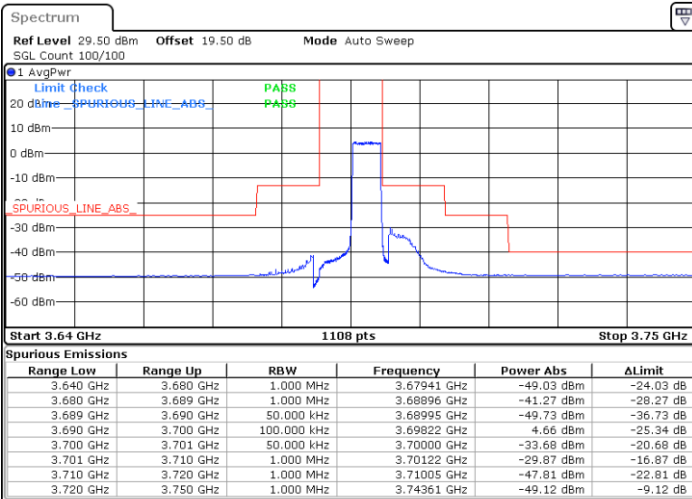

### LTE Band 48 / 5MHz

QPSK

Lowest Channel / 1RB0

Lowest Channel / 1RBmax

Date: 27.DEC.2020 19:34:52

Date: 19.DEC.2020 13:11:08

Lowest Channel / FullIRB

N/A

Date: 19.DEC.2020 12:39:29

LTE Band 48 / 5MHz

QPSK

Middle Channel / 1RB0

Middle Channel / 1RBmax

Date: 19 DEC 2020 13:50:28

Date: 19 DEC 2020 13:27:28

Middle Channel / FullIRB

N/A

Date: 19 DEC 2020 14:06:10

LTE Band 48 / 5MHz

QPSK

Highest Channel / 1RB0

Highest Channel / 1RBmax

Date: 19 DEC 2020 14:22:37

Date: 19 DEC 2020 14:25:02

Highest Channel / FullIRB

N/A

Date: 19 DEC 2020 14:09:15

LTE Band 48 / 10MHz

QPSK

Lowest Channel / 1RB0

Lowest Channel / 1RBmax

Date: 19 DEC 2020 15:04:38