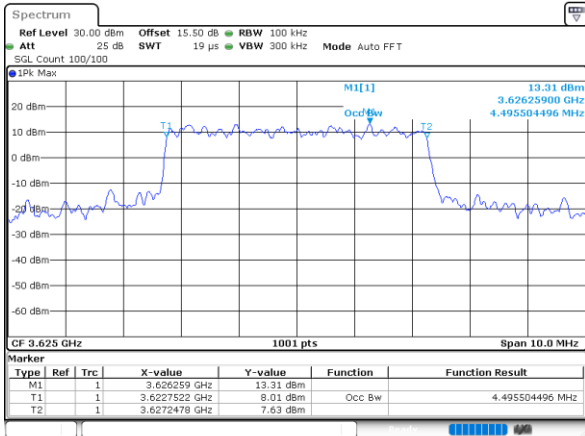

Date: 27, DEC, 2020 05:12:40

Occupied Bandwidth

Mode	LTE Band 48 : 99%OBW(MHz)											
BW				5MHz		10MHz		15MHz		20MHz		
Mod.				QPSK	16QAM	QPSK	16QAM	QPSK	16QAM	QPSK	16QAM	
Lowest CH				4.48	4.48	9.01	9.01	13.40	13.43	17.90	17.94	
Middle CH				4.50	4.46	8.97	9.07	13.43	13.49	17.94	17.90	
Highest CH				4.51	4.51	9.03	9.07	13.40	13.34	17.90	17.78	
Mode	LTE Band 48 : 99%OBW(MHz)											
BW				5MHz		10MHz		15MHz		20MHz		
Mod.				64QAM		64QAM		64QAM		64QAM		
Lowest CH				4.49	-	9.01	-	13.40	-	17.94	-	
Middle CH				4.50	-	9.03	-	13.49	-	17.94	-	
Highest CH				4.51	-	9.03	-	13.49	-	17.94	-	

LTE Band 48

Lowest Channel / 5MHz / QPSK

Date: 27\_DEC.2020 06:06:39

Lowest Channel / 5MHz / 16QAM

Date: 27\_DEC.2020 06:07:02

Middle Channel / 5MHz / QPSK

Date: 27\_DEC.2020 06:08:53

Middle Channel / 5MHz / 16QAM

Date: 27\_DEC.2020 06:08:32

Highest Channel / 5MHz / QPSK

Date: 27\_DEC.2020 06:09:21

Highest Channel / 5MHz / 16QAM

Date: 27\_DEC.2020 06:09:41

LTE Band 48

Lowest Channel / 10MHz / QPSK

Date: 27 DEC 2020 06:00:06