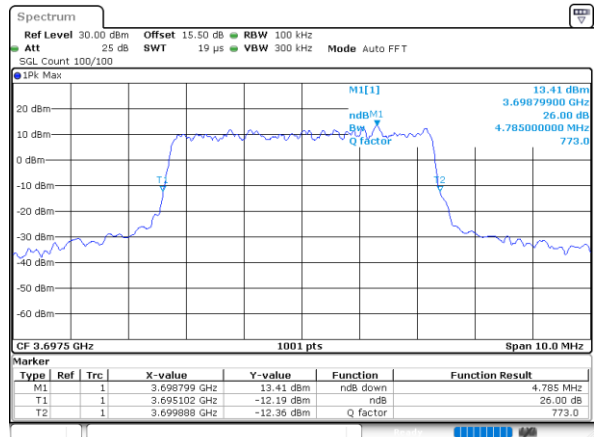

N/A

Date: 27.DEC.2020 04:55:54

**26dB Bandwidth**

Mode	LTE Band 48 : 26dB BW(MHz)											
BW				5MHz		10MHz		15MHz		20MHz		
Mod.				QPSK	16QAM	QPSK	16QAM	QPSK	16QAM	QPSK	16QAM	
Lowest CH				4.86	4.85	9.67	9.77	14.18	14.15	18.98	18.70	
Middle CH				4.83	4.92	9.69	9.69	14.30	14.78	18.70	18.94	
Highest CH				4.90	4.79	9.73	9.97	14.09	14.27	18.94	18.98	
Mode	LTE Band 48 : 26dB BW(MHz)											
BW				5MHz		10MHz		15MHz		20MHz		
Mod.				64QAM		64QAM		64QAM		64QAM		
Lowest CH				4.78	-	9.67	-	14.33	-	18.78	-	
Middle CH				4.88	-	9.77	-	14.39	-	19.02	-	
Highest CH				4.82	-	9.61	-	14.21	-	18.70	-	

LTE Band 48

Lowest Channel / 5MHz / QPSK

Date: 27\_DEC.2020 06:06:48

Lowest Channel / 5MHz / 16QAM

Date: 27\_DEC.2020 06:07:09

Middle Channel / 5MHz / QPSK

Date: 27\_DEC.2020 06:09:00

Middle Channel / 5MHz / 16QAM

Date: 27\_DEC.2020 06:08:40

Highest Channel / 5MHz / QPSK

Date: 27\_DEC.2020 06:09:29

Highest Channel / 5MHz / 16QAM

Date: 27\_DEC.2020 06:09:56

LTE Band 48

Lowest Channel / 10MHz / QPSK

Date: 27 DEC 2020 06:00:15