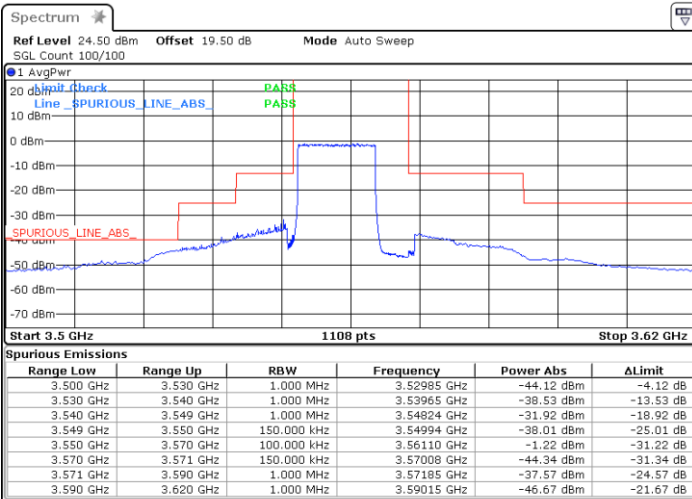

Highest Channel / 1RBmax

Date: 19 DEC 2020 16:45:50

Date: 19 DEC 2020 16:49:21

Highest Channel / FullIRB

N/A

Date: 19 DEC 2020 16:31:35

LTE Band 48 / 15MHz

QPSK

Lowest Channel / 1RB0

Lowest Channel / 1RBmax

Date: 26.DEC.2020 21:53:35

Date: 27.DEC.2020 01:48:29

Lowest Channel / FullIRB

N/A

Date: 2.FEB.2021 11:07:28

LTE Band 48 / 15MHz