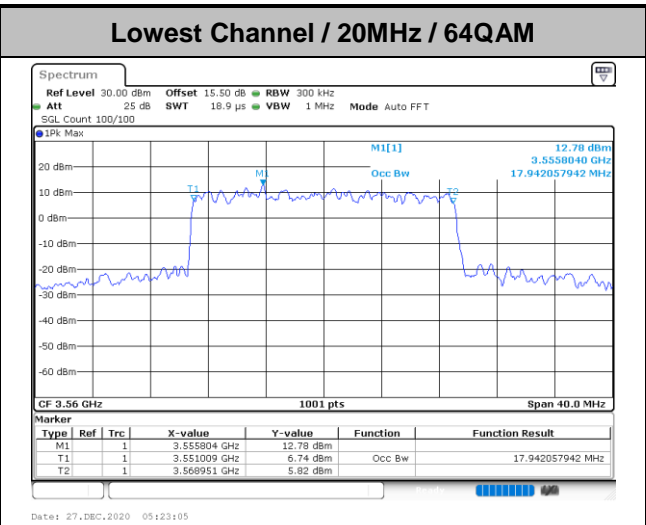

Date: 27\_DEC.2020 06:07:21

Lowest Channel / 10MHz / 64QAM

Date: 27\_DEC.2020 06:01:04

Middle Channel / 5MHz / 64QAM

Date: 27\_DEC.2020 06:08:15

Middle Channel / 10MHz / 64QAM

Date: 27\_DEC.2020 05:58:49

Highest Channel / 5MHz / 64QAM

Date: 27\_DEC.2020 06:10:08

Highest Channel / 10MHz / 64QAM

Date: 27\_DEC.2020 05:58:17

LTE Band 48