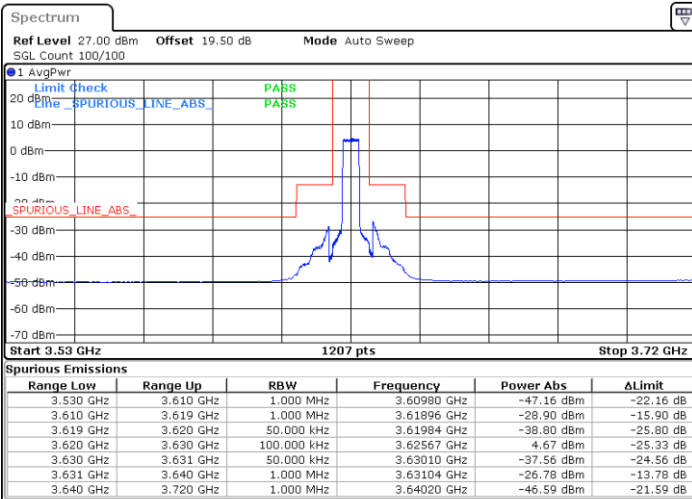

### LTE Band 48 / 5MHz

QPSK

Lowest Channel / 1RB0

Lowest Channel / 1RBmax

Date: 27.DEC.2020 19:34:52

Date: 19.DEC.2020 13:11:08

Lowest Channel / FullIRB

N/A

Date: 19.DEC.2020 12:39:29

LTE Band 48 / 5MHz

QPSK

Middle Channel / 1RB0

Middle Channel / 1RBmax

Date: 19 DEC 2020 13:50:28

Date: 19 DEC 2020 13:27:28

Middle Channel / FullIRB

N/A

Date: 19 DEC 2020 14:06:10

LTE Band 48 / 5MHz

QPSK

Highest Channel / 1RB0

Highest Channel / 1RBmax

Date: 19 DEC 2020 14:22:37

Date: 19 DEC 2020 14:25:02

Highest Channel / FullIRB

N/A

Date: 19 DEC 2020 14:09:15

LTE Band 48 / 10MHz

QPSK

Lowest Channel / 1RB0

Lowest Channel / 1RBmax

Date: 19 DEC 2020 15:04:38