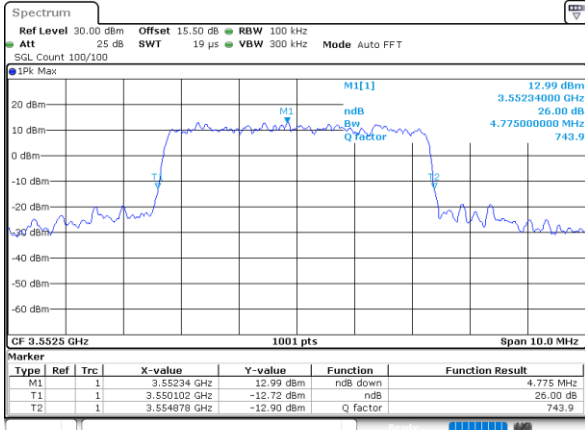

Date: 27, DEC, 2020 05:21:41

Highest Channel / 20MHz / QPSK

Date: 27, DEC, 2020 05:19:59

Highest Channel / 20MHz / 16QAM

Date: 27, DEC, 2020 05:20:21

LTE Band 48

Lowest Channel / 5MHz / 64QAM

Date: 27, DEC, 2020 06:07:28