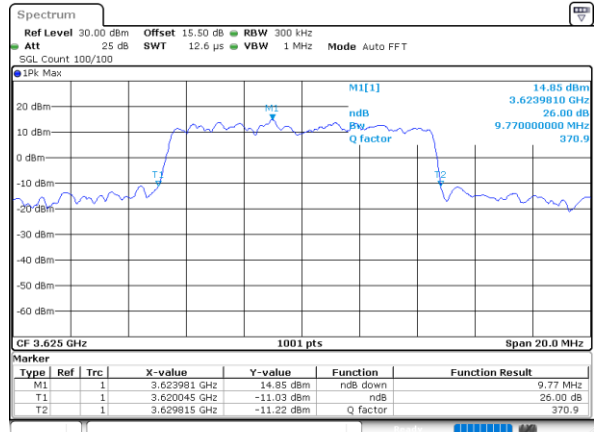

Date: 27, DEC, 2020 05:21:41

Highest Channel / 20MHz / QPSK

Date: 27, DEC, 2020 05:19:59

Highest Channel / 20MHz / 16QAM

Date: 27, DEC, 2020 05:20:21

LTE Band 48

Lowest Channel / 5MHz / 64QAM

Date: 27, DEC, 2020 06:07:28

Lowest Channel / 10MHz / 64QAM

Date: 27, DEC, 2020 06:10:10

Middle Channel / 5MHz / 64QAM

Date: 27, DEC, 2020 06:08:21

Middle Channel / 10MHz / 64QAM

Date: 27, DEC, 2020 05:15:03

Highest Channel / 5MHz / 64QAM

Date: 27, DEC, 2020 06:10:15

Highest Channel / 10MHz / 64QAM

Date: 27, DEC, 2020 05:15:25

LTE Band 48

Lowest Channel / 15MHz / 64QAM

Date: 27, DEC, 2020 05:25:25

Lowest Channel / 20MHz / 64QAM

Date: 27, DEC, 2020 05:23:11