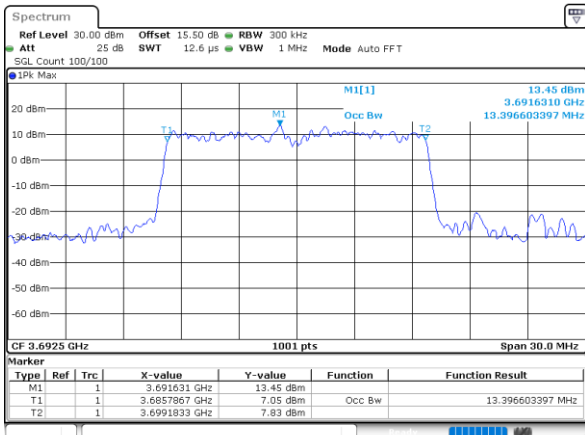

Highest Channel / 10MHz / 16QAM

Date: 27 DEC 2020 05:57:57

LTE Band 48

Lowest Channel / 15MHz / QPSK

Date: 27 DEC 2020 05:26:37

Lowest Channel / 15MHz / 16QAM

Date: 27 DEC 2020 05:27:05

Middle Channel / 15MHz / QPSK

Date: 27 DEC 2020 05:28:07

Middle Channel / 15MHz / 16QAM

Date: 27 DEC 2020 05:28:26

Highest Channel / 15MHz / QPSK

Date: 27 DEC 2020 05:30:08

Highest Channel / 15MHz / 16QAM

Date: 27 DEC 2020 05:30:25

LTE Band 48