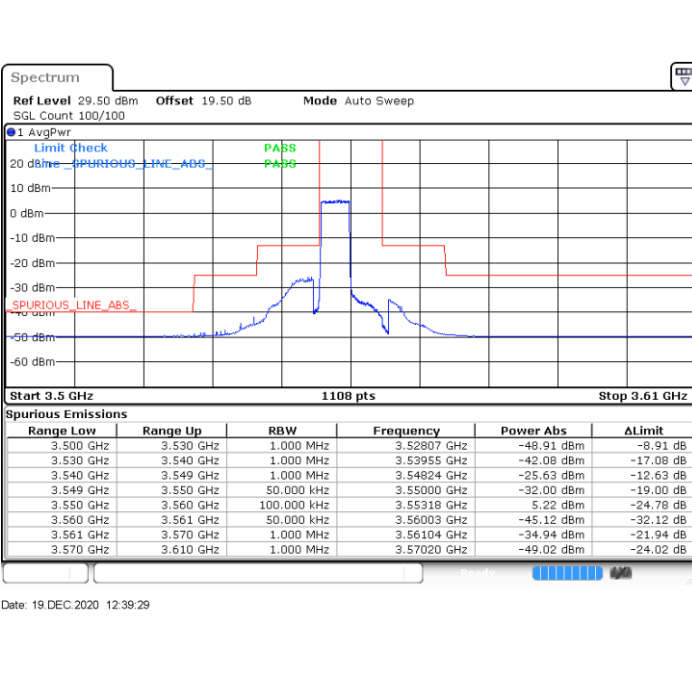

### LTE Band 48 / 5MHz

QPSK

Lowest Channel / 1RB0

Lowest Channel / 1RBmax

Date: 27.DEC.2020 19:34:52

Date: 19.DEC.2020 13:11:08

Lowest Channel / FullIRB

N/A

Date: 19.DEC.2020 12:39:29

LTE Band 48 / 5MHz

QPSK

Middle Channel / 1RB0

Middle Channel / 1RBmax

Date: 19 DEC 2020 13:50:28

Date: 19 DEC 2020 13:27:28

Middle Channel / FullIRB