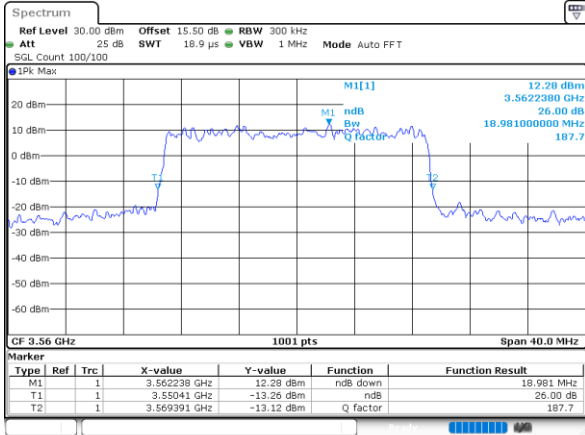

LTE Band 48

Lowest Channel / 20MHz / QPSK

Date: 27, DEC, 2020 05:22:32