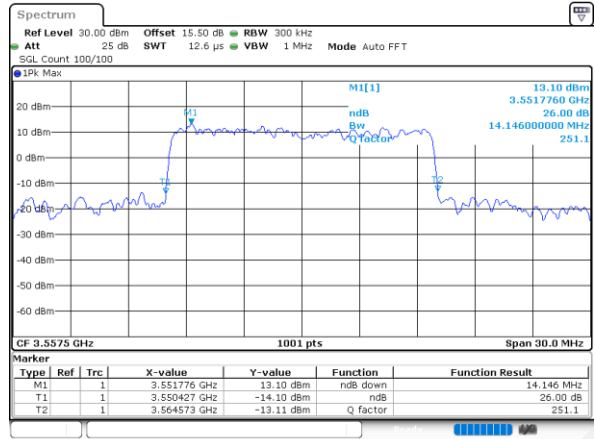

Highest Channel / 10MHz / 16QAM

Date: 27 DEC 2020 05:58:05

LTE Band 48

Lowest Channel / 15MHz / QPSK

Date: 27 DEC 2020 05:26:51

Lowest Channel / 15MHz / 16QAM

Date: 27 DEC 2020 05:12:12

Middle Channel / 15MHz / QPSK

Date: 27 DEC 2020 05:28:14

Middle Channel / 15MHz / 16QAM

Date: 27 DEC 2020 05:12:34

Highest Channel / 15MHz / QPSK

Date: 27 DEC 2020 05:30:14

Highest Channel / 15MHz / 16QAM

Date: 27 DEC 2020 05:13:32

LTE Band 48