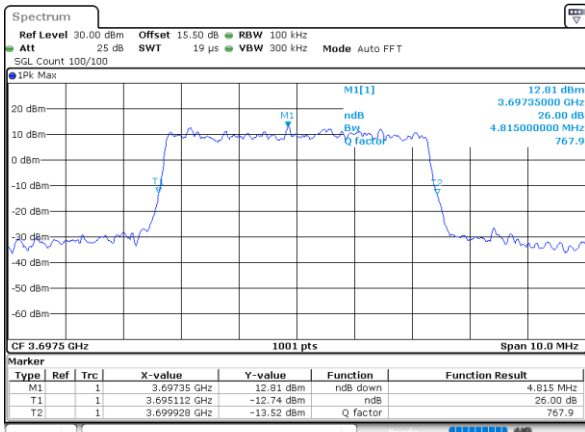

Date: 27, DEC, 2020 05:21:41

Highest Channel / 20MHz / QPSK

Date: 27, DEC, 2020 05:19:59

Highest Channel / 20MHz / 16QAM

Date: 27, DEC, 2020 05:20:21

LTE Band 48

Lowest Channel / 5MHz / 64QAM

Date: 27, DEC, 2020 06:07:28

Lowest Channel / 10MHz / 64QAM

Date: 27, DEC, 2020 06:10:10

Middle Channel / 5MHz / 64QAM

Date: 27, DEC, 2020 06:08:21

Middle Channel / 10MHz / 64QAM

Date: 27, DEC, 2020 05:15:03

Highest Channel / 5MHz / 64QAM

Date: 27, DEC, 2020 06:10:15

Highest Channel / 10MHz / 64QAM

Date: 27, DEC, 2020 05:15:25

LTE Band 48

Lowest Channel / 15MHz / 64QAM

Date: 27, DEC, 2020 05:25:25

Lowest Channel / 20MHz / 64QAM

Date: 27, DEC, 2020 05:23:11