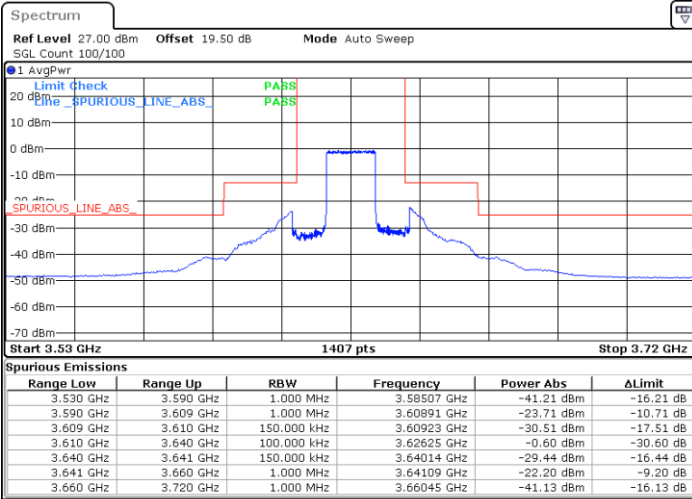

Lowest Channel / 1RB0

Lowest Channel / 1RBmax

Date: 26.DEC.2020 21:53:35

Date: 27.DEC.2020 01:48:29

Lowest Channel / FullIRB

N/A

Date: 2.FEB.2021 11:07:28

LTE Band 48 / 15MHz

QPSK

Middle Channel / 1RB0

Middle Channel / 1RBmax

Date: 27.DEC.2020 01:12:47

Date: 27.DEC.2020 01:14:33

Middle Channel / FullIRB

N/A

Date: 27.DEC.2020 01:44:23

LTE Band 48 / 15MHz

QPSK

Highest Channel / 1RB0

Highest Channel / 1RBmax

Date: 27.DEC.2020 01:02:26

Date: 27.DEC.2020 00:23:14

Highest Channel / FullIRB

N/A