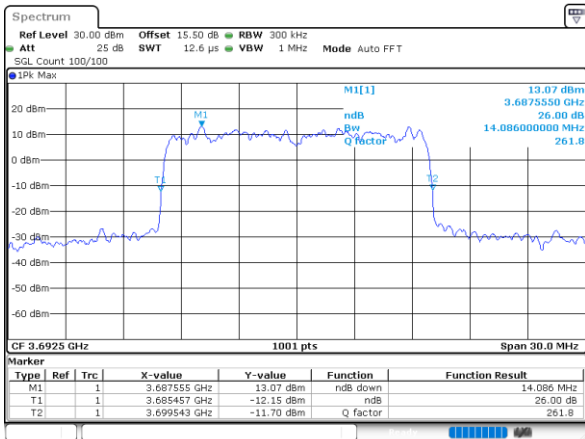

Highest Channel / 10MHz / 16QAM

Date: 27 DEC 2020 05:58:05

LTE Band 48

Lowest Channel / 15MHz / QPSK

Date: 27 DEC 2020 05:26:51

Lowest Channel / 15MHz / 16QAM

Date: 27 DEC 2020 05:12:12

Middle Channel / 15MHz / QPSK

Date: 27 DEC 2020 05:28:14

Middle Channel / 15MHz / 16QAM

Date: 27 DEC 2020 05:12:34

Highest Channel / 15MHz / QPSK

Date: 27 DEC 2020 05:30:14

Highest Channel / 15MHz / 16QAM

Date: 27 DEC 2020 05:13:32

LTE Band 48