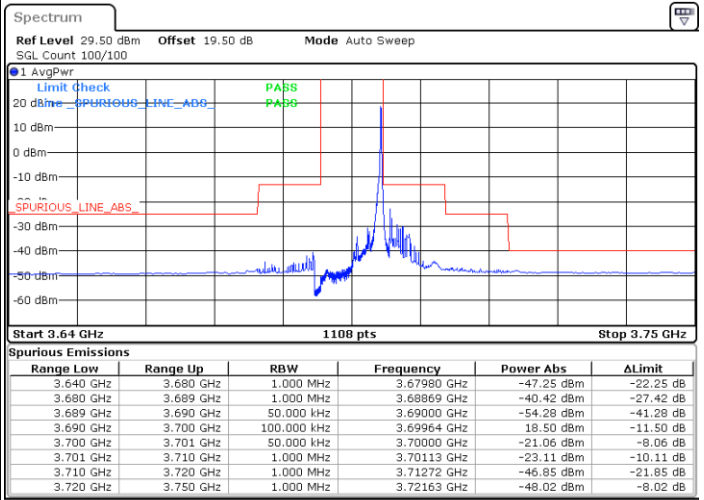

### LTE Band 48 / 5MHz

QPSK

Lowest Channel / 1RB0

Lowest Channel / 1RBmax

Date: 27.DEC.2020 19:34:52

Date: 19.DEC.2020 13:11:08

Lowest Channel / FullIRB

N/A

Date: 19.DEC.2020 12:39:29

LTE Band 48 / 5MHz

QPSK

Middle Channel / 1RB0

Middle Channel / 1RBmax

Date: 19 DEC 2020 13:50:28

Date: 19 DEC 2020 13:27:28

Middle Channel / FullIRB

N/A

Date: 19 DEC 2020 14:06:10

LTE Band 48 / 5MHz

QPSK

Highest Channel / 1RB0

Highest Channel / 1RBmax

Date: 19 DEC 2020 14:22:37

Date: 19 DEC 2020 14:25:02

Highest Channel / FullIRB

N/A

Date: 19 DEC 2020 14:09:15

LTE Band 48 / 10MHz

QPSK

Lowest Channel / 1RB0

Lowest Channel / 1RBmax

Date: 19 DEC 2020 15:04:38