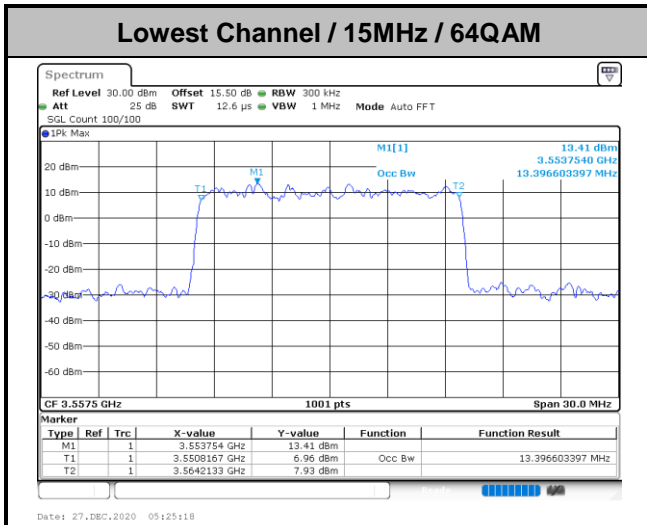

Lowest Channel / 20MHz / QPSK

Lowest Channel / 20MHz / 16QAM

Middle Channel / 20MHz / QPSK

Middle Channel / 20MHz / 16QAM

Highest Channel / 20MHz / QPSK

Highest Channel / 20MHz / 16QAM

LTE Band 48

Lowest Channel / 5MHz / 64QAM

Date: 27\_DEC.2020 06:07:21

Lowest Channel / 10MHz / 64QAM

Date: 27\_DEC.2020 06:01:04

Middle Channel / 5MHz / 64QAM

Date: 27\_DEC.2020 06:08:15

Middle Channel / 10MHz / 64QAM

Date: 27\_DEC.2020 05:58:49

Highest Channel / 5MHz / 64QAM

Date: 27\_DEC.2020 06:10:08

Highest Channel / 10MHz / 64QAM

Date: 27\_DEC.2020 05:58:17

LTE Band 48