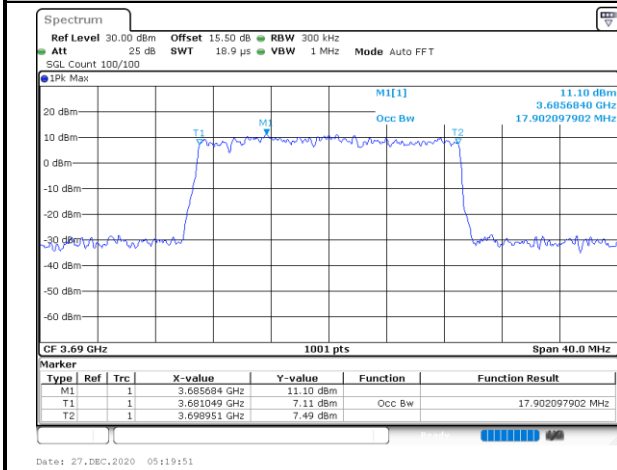

Lowest Channel / 20MHz / QPSK

Lowest Channel / 20MHz / 16QAM

Middle Channel / 20MHz / QPSK

Middle Channel / 20MHz / 16QAM

Highest Channel / 20MHz / QPSK

Highest Channel / 20MHz / 16QAM

LTE Band 48

Lowest Channel / 5MHz / 64QAM