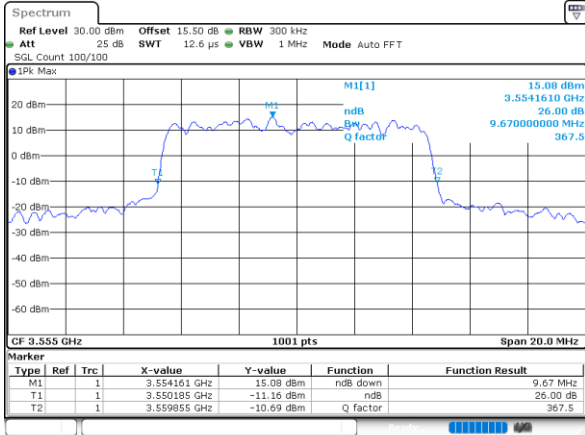

Date: 27\_DEC.2020 06:08:40

Highest Channel / 5MHz / QPSK

Date: 27\_DEC.2020 06:09:29

Highest Channel / 5MHz / 16QAM

Date: 27\_DEC.2020 06:09:56

LTE Band 48

Lowest Channel / 10MHz / QPSK

Date: 27 DEC 2020 06:00:15