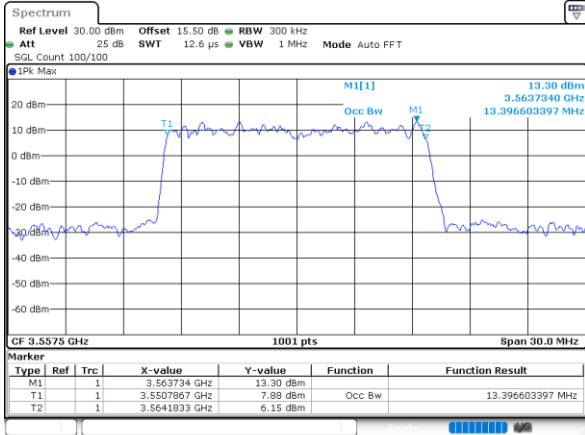

Highest Channel / 10MHz / 16QAM

Date: 27 DEC 2020 05:57:57

LTE Band 48

Lowest Channel / 15MHz / QPSK

Date: 27 DEC 2020 05:26:37

Lowest Channel / 15MHz / 16QAM

Date: 27 DEC 2020 05:27:05

Middle Channel / 15MHz / QPSK

Date: 27 DEC 2020 05:28:07

Middle Channel / 15MHz / 16QAM

Date: 27 DEC 2020 05:28:26

Highest Channel / 15MHz / QPSK

Date: 27 DEC 2020 05:30:08

Highest Channel / 15MHz / 16QAM

Date: 27 DEC 2020 05:30:25

LTE Band 48