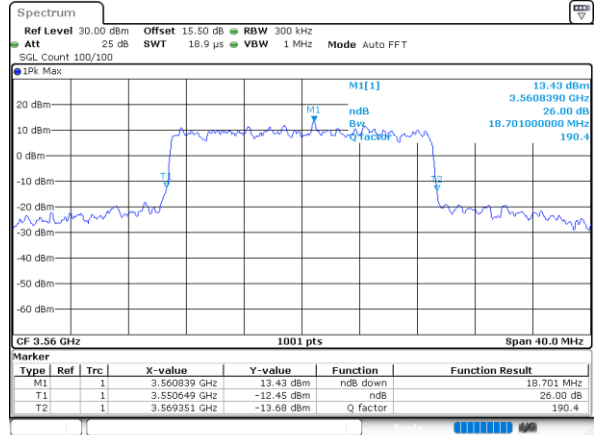

Lowest Channel / 20MHz / 16QAM

Date: 27, DEC, 2020 05:22:53