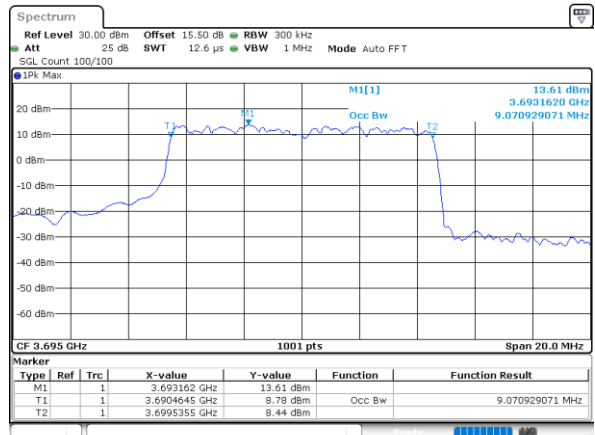

Date: 27\_DEC.2020 06:08:32

Highest Channel / 5MHz / QPSK

Date: 27\_DEC.2020 06:09:21

Highest Channel / 5MHz / 16QAM

Date: 27\_DEC.2020 06:09:41

LTE Band 48

Lowest Channel / 10MHz / QPSK

Date: 27 DEC 2020 06:00:06

Lowest Channel / 10MHz / 16QAM

Date: 27 DEC 2020 06:00:34

Middle Channel / 10MHz / QPSK

Date: 27 DEC 2020 05:59:36

Middle Channel / 10MHz / 16QAM

Date: 27 DEC 2020 05:59:14

Highest Channel / 10MHz / QPSK

Date: 27 DEC 2020 05:57:30

Highest Channel / 10MHz / 16QAM

Date: 27 DEC 2020 05:57:57

LTE Band 48

Lowest Channel / 15MHz / QPSK

Date: 27 DEC 2020 05:26:37

Lowest Channel / 15MHz / 16QAM

Date: 27 DEC 2020 05:27:05

Middle Channel / 15MHz / QPSK