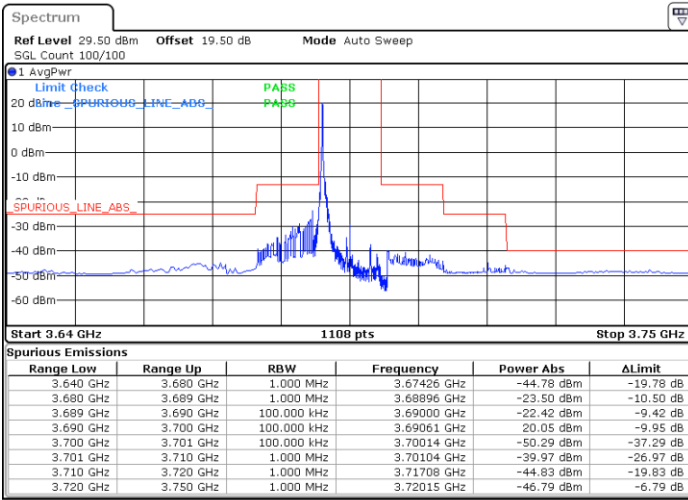

Date: 19 DEC 2020 15:07:13

Lowest Channel / FullIRB

N/A

Date: 19 DEC 2020 14:34:21

LTE Band 48 / 10MHz

QPSK

MiddleChannel / 1RB0

Middle Channel / 1RBmax

Date: 19 DEC 2020 16:02:40

Date: 19 DEC 2020 15:59:18

Middle Channel / FullIRB

N/A

Date: 19 DEC 2020 16:21:18

LTE Band 48 / 10MHz

QPSK

Highest Channel / 1RB0

Highest Channel / 1RBmax

Date: 19 DEC 2020 16:45:50

Date: 19 DEC 2020 16:49:21

Highest Channel / FullIRB

N/A

Date: 19 DEC 2020 16:31:35

LTE Band 48 / 15MHz

QPSK

Lowest Channel / 1RB0

Lowest Channel / 1RBmax

Date: 26.DEC.2020 21:53:35

Date: 27.DEC.2020 01:48:29

Lowest Channel / FullIRB

N/A

Date: 2.FEB.2021 11:07:28

LTE Band 48 / 15MHz