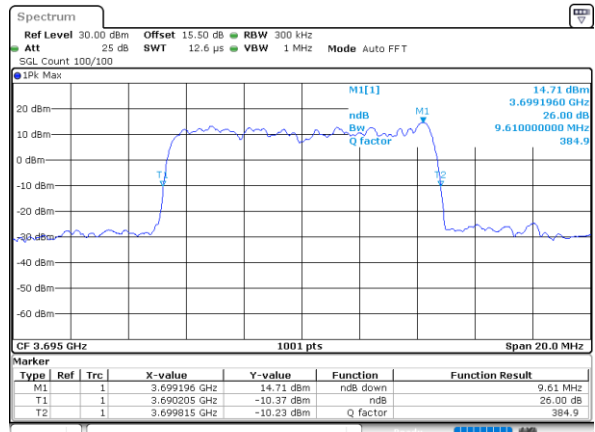

Date: 27, DEC, 2020 05:21:41

Highest Channel / 20MHz / QPSK

Date: 27, DEC, 2020 05:19:59

Highest Channel / 20MHz / 16QAM

Date: 27, DEC, 2020 05:20:21

LTE Band 48

Lowest Channel / 5MHz / 64QAM

Date: 27, DEC, 2020 06:07:28

Lowest Channel / 10MHz / 64QAM

Date: 27, DEC, 2020 06:10:10

Middle Channel / 5MHz / 64QAM

Date: 27, DEC, 2020 06:08:21

Middle Channel / 10MHz / 64QAM

Date: 27, DEC, 2020 05:15:03

Highest Channel / 5MHz / 64QAM

Date: 27, DEC, 2020 06:10:15

Highest Channel / 10MHz / 64QAM

Date: 27, DEC, 2020 05:15:25

LTE Band 48

Lowest Channel / 15MHz / 64QAM

Date: 27, DEC, 2020 05:25:25

Lowest Channel / 20MHz / 64QAM

Date: 27, DEC, 2020 05:23:11