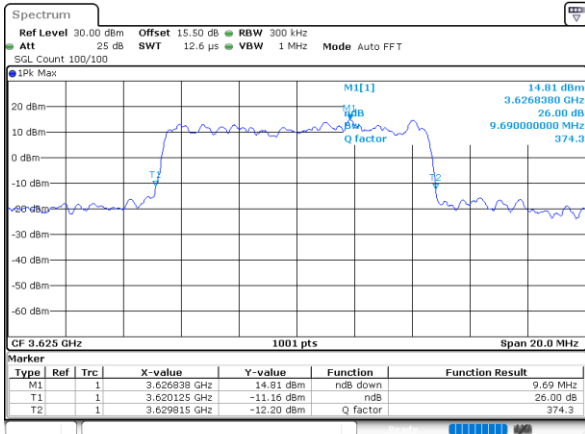

Middle Channel / 10MHz / QPSK

Date: 27 DEC 2020 05:59:43