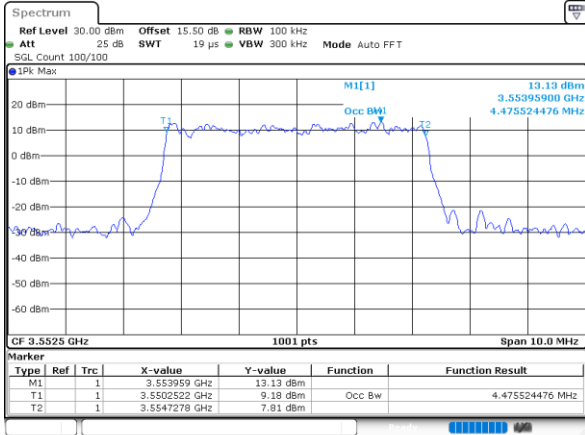

LTE Band 48

Lowest Channel / 5MHz / QPSK

Date: 27_DEC.2020 06:06:39