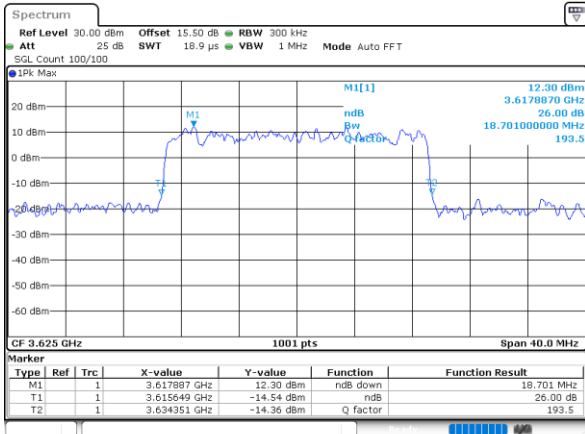

Middle Channel / 20MHz / QPSK

Date: 27, DEC, 2020 05:22:00