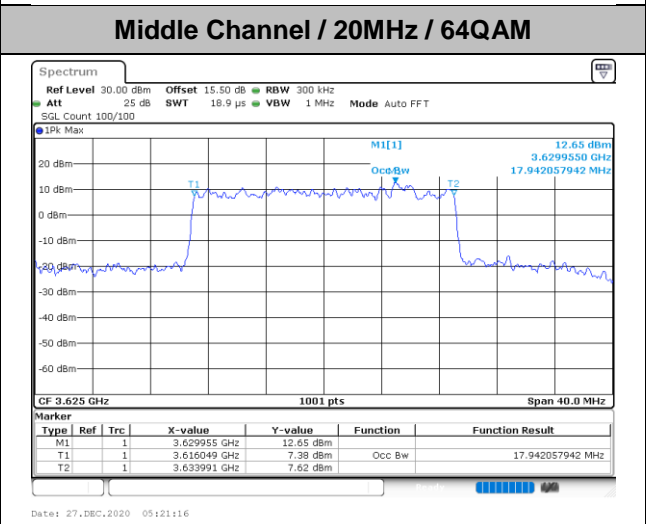

Lowest Channel / 20MHz / QPSK

Lowest Channel / 20MHz / 16QAM

Middle Channel / 20MHz / QPSK

Middle Channel / 20MHz / 16QAM

Highest Channel / 20MHz / QPSK

Highest Channel / 20MHz / 16QAM

LTE Band 48

Lowest Channel / 5MHz / 64QAM

Date: 27\_DEC.2020 06:07:21

Lowest Channel / 10MHz / 64QAM

Date: 27\_DEC.2020 06:01:04

Middle Channel / 5MHz / 64QAM

Date: 27\_DEC.2020 06:08:15

Middle Channel / 10MHz / 64QAM

Date: 27\_DEC.2020 05:58:49

Highest Channel / 5MHz / 64QAM

Date: 27\_DEC.2020 06:10:08

Highest Channel / 10MHz / 64QAM

Date: 27\_DEC.2020 05:58:17

LTE Band 48