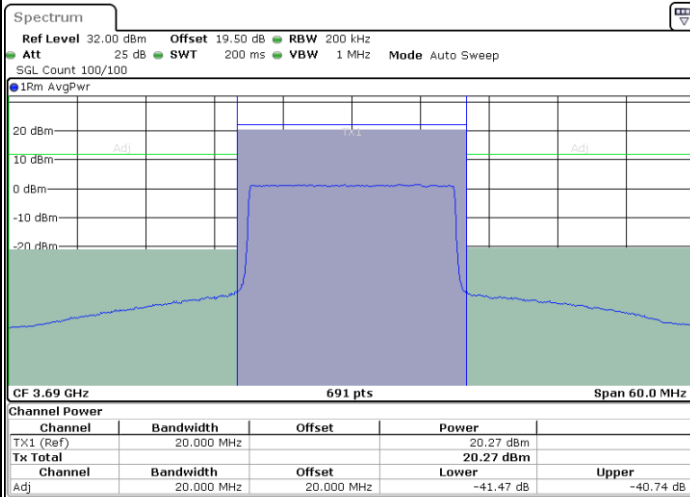

Lowest Channel / FullIRB

N/A

Date: 27 DEC 2020 02:42:58

**LTE Band 48 / 20MHz**

**64QAM**

**Middle Channel / 1RB0**

**Middle Channel / 1RBmax**

**Middle Channel / FullRB**

**N/A**

LTE Band 48 / 20MHz

64QAM

Highest Channel / 1RB0

Highest Channel / 1RBmax

Date: 27.DEC.2020 04:59:52

Date: 27.DEC.2020 05:18:22

Highest Channel / FullIRB

N/A

Date: 27.DEC.2020 04:55:54

**26dB Bandwidth**

Mode	LTE Band 48 : 26dB BW(MHz)											
BW				5MHz		10MHz		15MHz		20MHz		
Mod.				QPSK	16QAM	QPSK	16QAM	QPSK	16QAM	QPSK	16QAM	
Lowest CH				4.86	4.85	9.67	9.77	14.18	14.15	18.98	18.70	
Middle CH				4.83	4.92	9.69	9.69	14.30	14.78	18.70	18.94	
Highest CH				4.90	4.79	9.73	9.97	14.09	14.27	18.94	18.98	
Mode	LTE Band 48 : 26dB BW(MHz)											
BW				5MHz		10MHz		15MHz		20MHz		
Mod.				64QAM		64QAM		64QAM		64QAM		
Lowest CH				4.78	-	9.67	-	14.33	-	18.78	-	
Middle CH				4.88	-	9.77	-	14.39	-	19.02	-	
Highest CH				4.82	-	9.61	-	14.21	-	18.70	-	