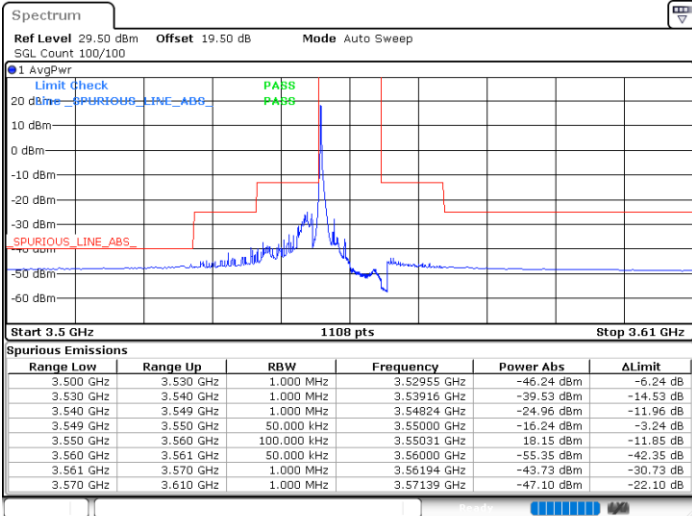

Date: 27\_DEC.2020 06:10:08

Highest Channel / 10MHz / 64QAM

Date: 27\_DEC.2020 05:58:17

LTE Band 48

## Conducted Band Edge

### LTE Band 48 / 5MHz

QPSK

Lowest Channel / 1RB0

Lowest Channel / 1RBmax

Date: 27.DEC.2020 19:34:52

Date: 19.DEC.2020 13:11:08

Lowest Channel / FullIRB

N/A