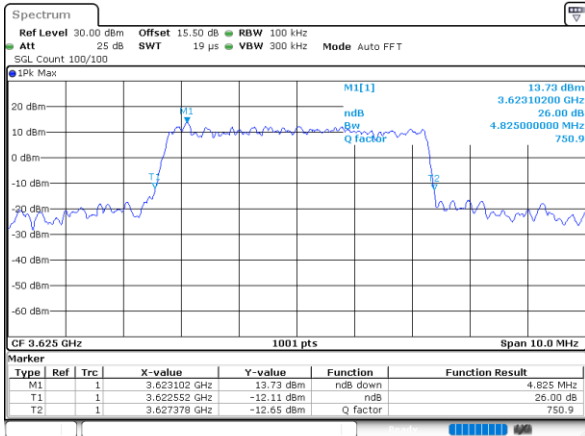

N/A

Date: 27.DEC.2020 04:55:54

**26dB Bandwidth**

Mode	LTE Band 48 : 26dB BW(MHz)											
BW				5MHz		10MHz		15MHz		20MHz		
Mod.				QPSK	16QAM	QPSK	16QAM	QPSK	16QAM	QPSK	16QAM	
Lowest CH				4.86	4.85	9.67	9.77	14.18	14.15	18.98	18.70	
Middle CH				4.83	4.92	9.69	9.69	14.30	14.78	18.70	18.94	
Highest CH				4.90	4.79	9.73	9.97	14.09	14.27	18.94	18.98	
Mode	LTE Band 48 : 26dB BW(MHz)											
BW				5MHz		10MHz		15MHz		20MHz		
Mod.				64QAM		64QAM		64QAM		64QAM		
Lowest CH				4.78	-	9.67	-	14.33	-	18.78	-	
Middle CH				4.88	-	9.77	-	14.39	-	19.02	-	
Highest CH				4.82	-	9.61	-	14.21	-	18.70	-	

LTE Band 48

Lowest Channel / 5MHz / QPSK

Date: 27\_DEC.2020 06:06:48

Lowest Channel / 5MHz / 16QAM

Date: 27\_DEC.2020 06:07:09

Middle Channel / 5MHz / QPSK

Date: 27\_DEC.2020 06:09:00

Middle Channel / 5MHz / 16QAM

Date: 27\_DEC.2020 06:08:40

Highest Channel / 5MHz / QPSK

Date: 27\_DEC.2020 06:09:29

Highest Channel / 5MHz / 16QAM

Date: 27\_DEC.2020 06:09:56

LTE Band 48

Lowest Channel / 10MHz / QPSK

Date: 27 DEC 2020 06:00:15