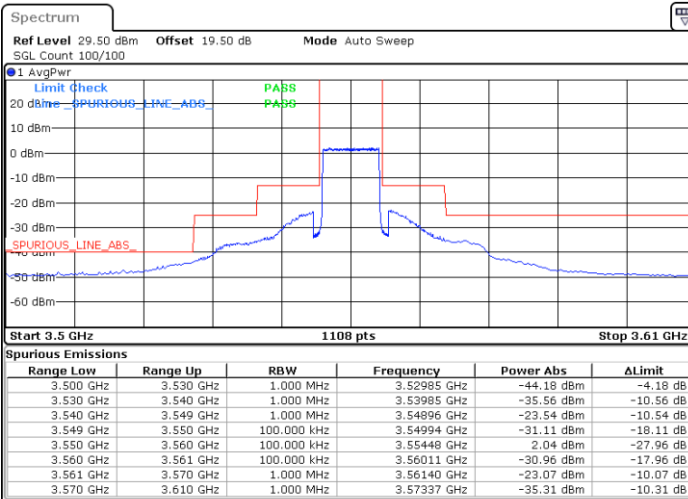

N/A

Date: 19 DEC 2020 14:06:10

LTE Band 48 / 5MHz

QPSK

Highest Channel / 1RB0

Highest Channel / 1RBmax

Date: 19 DEC 2020 14:22:37

Date: 19 DEC 2020 14:25:02

Highest Channel / FullIRB

N/A

Date: 19 DEC 2020 14:09:15

LTE Band 48 / 10MHz

QPSK

Lowest Channel / 1RB0

Lowest Channel / 1RBmax

Date: 19 DEC 2020 15:04:38

Date: 19 DEC 2020 15:07:13

Lowest Channel / FullIRB

N/A

Date: 19 DEC 2020 14:34:21

LTE Band 48 / 10MHz

QPSK

MiddleChannel / 1RB0

Middle Channel / 1RBmax

Date: 19 DEC 2020 16:02:40

Date: 19 DEC 2020 15:59:18

Middle Channel / FullIRB

N/A

Date: 19 DEC 2020 16:21:18

LTE Band 48 / 10MHz

QPSK

Highest Channel / 1RB0