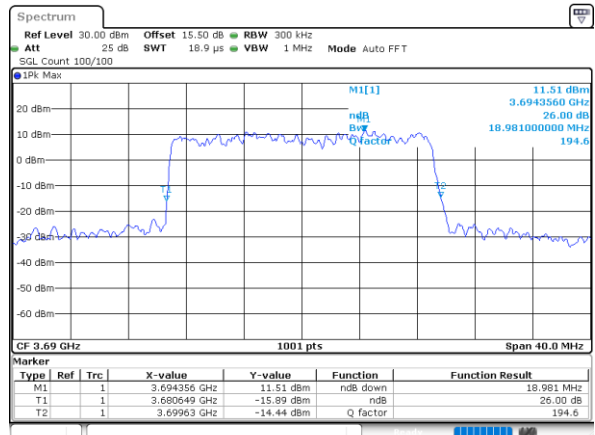

Date: 27, DEC, 2020 05:21:41

Highest Channel / 20MHz / QPSK

Date: 27, DEC, 2020 05:19:59

Highest Channel / 20MHz / 16QAM

Date: 27, DEC, 2020 05:20:21

LTE Band 48

Lowest Channel / 5MHz / 64QAM

Date: 27, DEC, 2020 06:07:28