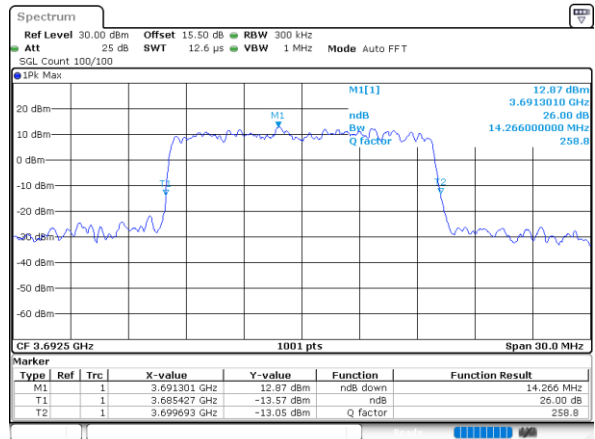

Highest Channel / 10MHz / 16QAM

Date: 27 DEC 2020 05:58:05

LTE Band 48

Lowest Channel / 15MHz / QPSK

Date: 27 DEC 2020 05:26:51

Lowest Channel / 15MHz / 16QAM

Date: 27 DEC 2020 05:12:12

Middle Channel / 15MHz / QPSK

Date: 27 DEC 2020 05:28:14

Middle Channel / 15MHz / 16QAM

Date: 27 DEC 2020 05:12:34

Highest Channel / 15MHz / QPSK

Date: 27 DEC 2020 05:30:14

Highest Channel / 15MHz / 16QAM

Date: 27 DEC 2020 05:13:32

LTE Band 48