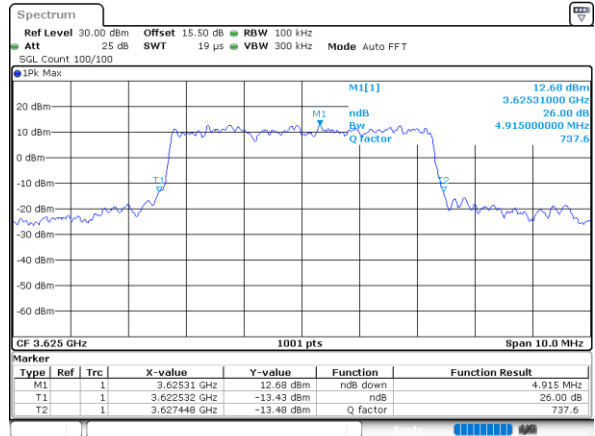

N/A

Date: 27.DEC.2020 04:55:54

**26dB Bandwidth**

Mode	LTE Band 48 : 26dB BW(MHz)											
BW				5MHz		10MHz		15MHz		20MHz		
Mod.				QPSK	16QAM	QPSK	16QAM	QPSK	16QAM	QPSK	16QAM	
Lowest CH				4.86	4.85	9.67	9.77	14.18	14.15	18.98	18.70	
Middle CH				4.83	4.92	9.69	9.69	14.30	14.78	18.70	18.94	
Highest CH				4.90	4.79	9.73	9.97	14.09	14.27	18.94	18.98	
Mode	LTE Band 48 : 26dB BW(MHz)											
BW				5MHz		10MHz		15MHz		20MHz		
Mod.				64QAM		64QAM		64QAM		64QAM		
Lowest CH				4.78	-	9.67	-	14.33	-	18.78	-	
Middle CH				4.88	-	9.77	-	14.39	-	19.02	-	
Highest CH				4.82	-	9.61	-	14.21	-	18.70	-	

LTE Band 48

Lowest Channel / 5MHz / QPSK

Date: 27\_DEC.2020 06:06:48

Lowest Channel / 5MHz / 16QAM

Date: 27\_DEC.2020 06:07:09

Middle Channel / 5MHz / QPSK

Date: 27\_DEC.2020 06:09:00

Middle Channel / 5MHz / 16QAM

Date: 27\_DEC.2020 06:08:40

Highest Channel / 5MHz / QPSK

Date: 27\_DEC.2020 06:09:29

Highest Channel / 5MHz / 16QAM

Date: 27\_DEC.2020 06:09:56

LTE Band 48

Lowest Channel / 10MHz / QPSK

Date: 27 DEC 2020 06:00:15