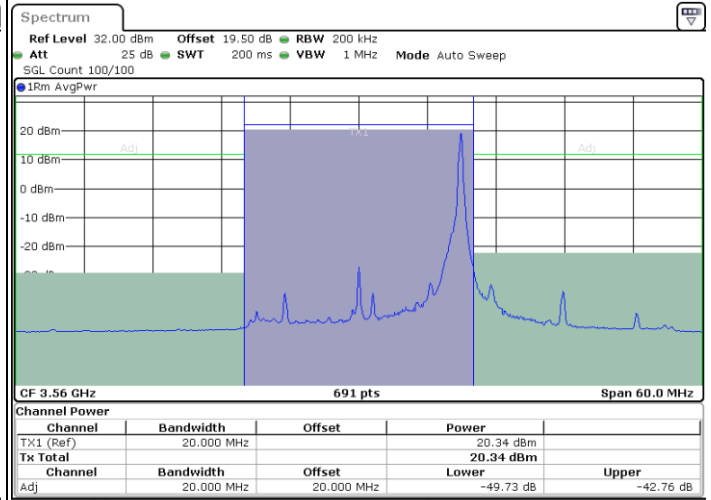

Date: 18.MAR.2021 23:23:07

LTE Band 48 / 15MHz

64QAM

Highest Channel / 1RB0

Highest Channel / 1RBmax

Date: 27.DEC.2020 00:17:06

Date: 27.DEC.2020 00:19:51

Highest Channel / FullIRB

N/A

Date: 26.DEC.2020 22:45:40

LTE Band 48 / 20MHz

64QAM

Lowest Channel / 1RB0

Lowest Channel / 1RBmax

Date: 19 MAR 2021 00:20:43

Date: 27 DEC 2020 03:02:48

Lowest Channel / FullIRB

N/A

Date: 27 DEC 2020 02:42:58

**LTE Band 48 / 20MHz**

**64QAM**

**Middle Channel / 1RB0**

**Middle Channel / 1RBmax**

**Middle Channel / FullRB**

**N/A**

LTE Band 48 / 20MHz

64QAM

Highest Channel / 1RB0

Highest Channel / 1RBmax

Date: 27.DEC.2020 04:59:52

Date: 27.DEC.2020 05:18:22

Highest Channel / FullIRB