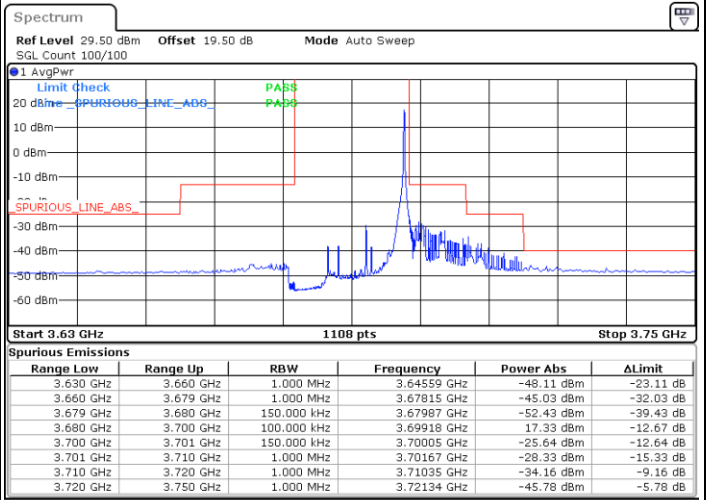

Highest Channel / 1RBmax

Date: 19 DEC 2020 16:45:50

Date: 19 DEC 2020 16:49:21

Highest Channel / FullIRB

N/A

Date: 19 DEC 2020 16:31:35

LTE Band 48 / 15MHz

QPSK

Lowest Channel / 1RB0

Lowest Channel / 1RBmax

Date: 26.DEC.2020 21:53:35

Date: 27.DEC.2020 01:48:29

Lowest Channel / FullIRB

N/A

Date: 2.FEB.2021 11:07:28

LTE Band 48 / 15MHz

QPSK

Middle Channel / 1RB0

Middle Channel / 1RBmax

Date: 27.DEC.2020 01:12:47

Date: 27.DEC.2020 01:14:33

Middle Channel / FullIRB

N/A

Date: 27.DEC.2020 01:44:23

LTE Band 48 / 15MHz

QPSK

Highest Channel / 1RB0

Highest Channel / 1RBmax

Date: 27.DEC.2020 01:02:26

Date: 27.DEC.2020 00:23:14

Highest Channel / FullIRB

N/A