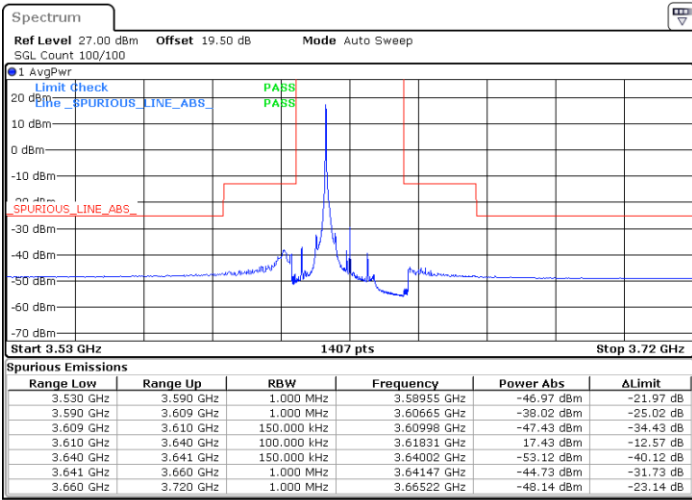

LTE Band 48 / 15MHz

QPSK

Middle Channel / 1RB0

Middle Channel / 1RBmax

Date: 27.DEC.2020 01:12:47