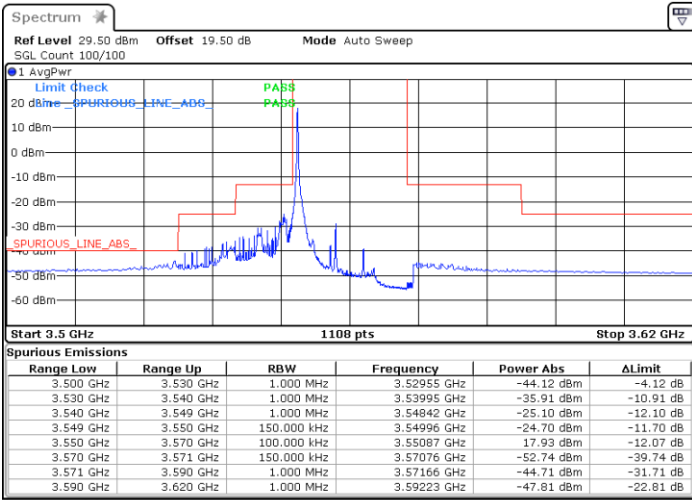

Date: 19 DEC 2020 16:02:40

Date: 19 DEC 2020 15:59:18

Middle Channel / FullIRB

N/A

Date: 19 DEC 2020 16:21:18

LTE Band 48 / 10MHz

QPSK

Highest Channel / 1RB0

Highest Channel / 1RBmax

Date: 19 DEC 2020 16:45:50

Date: 19 DEC 2020 16:49:21

Highest Channel / FullIRB

N/A

Date: 19 DEC 2020 16:31:35

LTE Band 48 / 15MHz

QPSK

Lowest Channel / 1RB0

Lowest Channel / 1RBmax

Date: 26.DEC.2020 21:53:35

Date: 27.DEC.2020 01:48:29

Lowest Channel / FullIRB

N/A

Date: 2.FEB.2021 11:07:28

LTE Band 48 / 15MHz