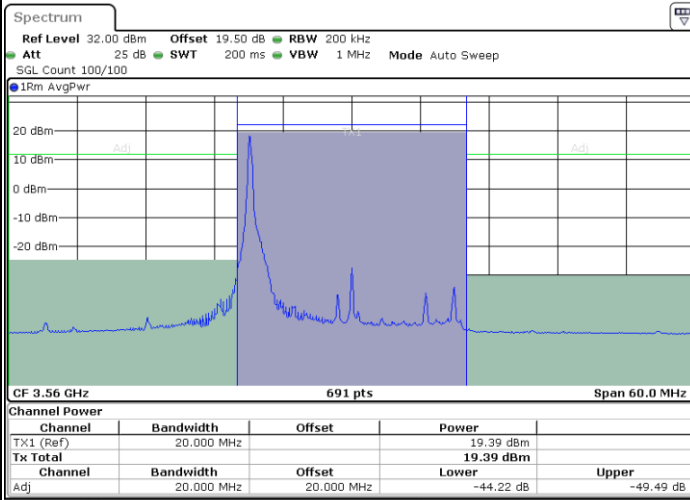

N/A

Date: 26.DEC.2020 22:45:40

LTE Band 48 / 20MHz

64QAM

Lowest Channel / 1RB0

Lowest Channel / 1RBmax

Date: 19 MAR 2021 00:20:43

Date: 27 DEC 2020 03:02:48

Lowest Channel / FullIRB

N/A

Date: 27 DEC 2020 02:42:58

**LTE Band 48 / 20MHz**

**64QAM**

**Middle Channel / 1RB0**

**Middle Channel / 1RBmax**

**Middle Channel / FullRB**