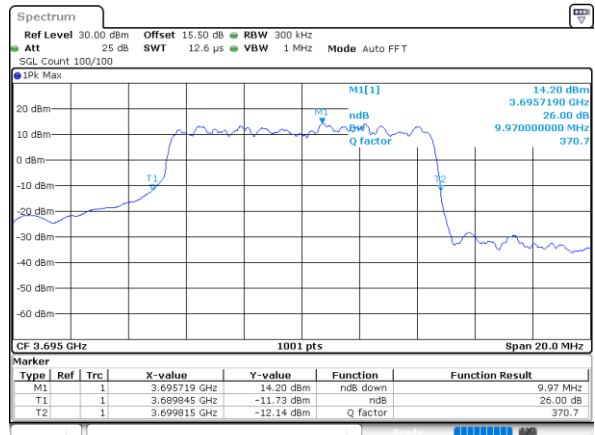

Date: 27\_DEC.2020 06:08:40

Highest Channel / 5MHz / QPSK

Date: 27\_DEC.2020 06:09:29

Highest Channel / 5MHz / 16QAM

Date: 27\_DEC.2020 06:09:56

LTE Band 48

Lowest Channel / 10MHz / QPSK

Date: 27 DEC 2020 06:00:15

Lowest Channel / 10MHz / 16QAM

Date: 27 DEC 2020 06:00:41

Middle Channel / 10MHz / QPSK

Date: 27 DEC 2020 05:59:43

Middle Channel / 10MHz / 16QAM

Date: 27 DEC 2020 05:59:22

Highest Channel / 10MHz / QPSK

Date: 27 DEC 2020 05:57:46

Highest Channel / 10MHz / 16QAM

Date: 27 DEC 2020 05:58:05

LTE Band 48

Lowest Channel / 15MHz / QPSK

Date: 27 DEC 2020 05:26:51

Lowest Channel / 15MHz / 16QAM

Date: 27 DEC 2020 05:12:12

Middle Channel / 15MHz / QPSK