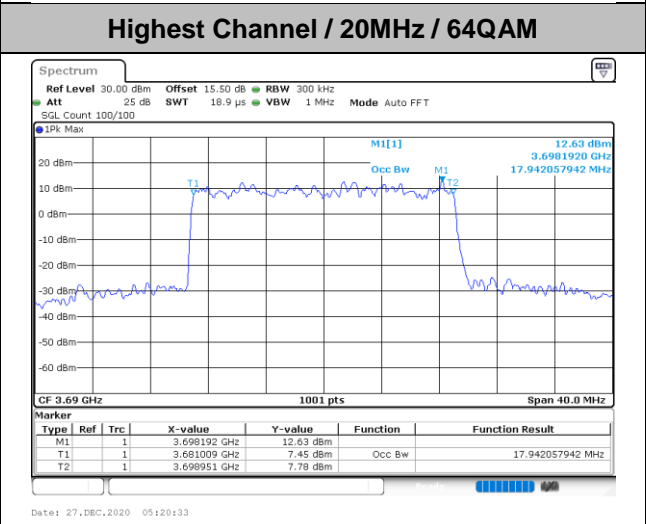

Lowest Channel / 20MHz / QPSK

Lowest Channel / 20MHz / 16QAM

Middle Channel / 20MHz / QPSK

Middle Channel / 20MHz / 16QAM

Highest Channel / 20MHz / QPSK

Highest Channel / 20MHz / 16QAM

LTE Band 48

Lowest Channel / 5MHz / 64QAM

Date: 27\_DEC.2020 06:07:21

Lowest Channel / 10MHz / 64QAM

Date: 27\_DEC.2020 06:01:04

Middle Channel / 5MHz / 64QAM

Date: 27\_DEC.2020 06:08:15

Middle Channel / 10MHz / 64QAM

Date: 27\_DEC.2020 05:58:49

Highest Channel / 5MHz / 64QAM

Date: 27\_DEC.2020 06:10:08

Highest Channel / 10MHz / 64QAM

Date: 27\_DEC.2020 05:58:17

LTE Band 48