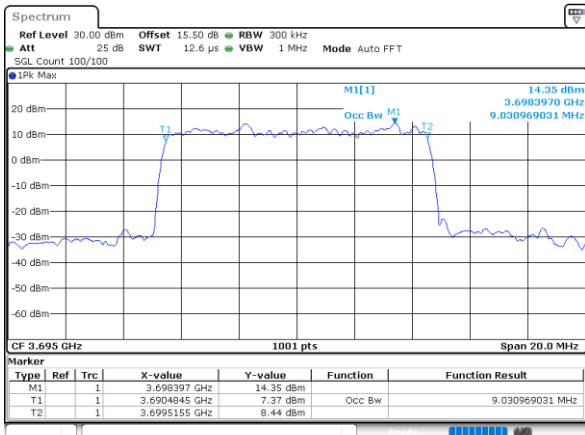

Lowest Channel / 10MHz / 16QAM

Date: 27 DEC 2020 06:00:34

Middle Channel / 10MHz / QPSK

Date: 27 DEC 2020 05:59:36

Middle Channel / 10MHz / 16QAM

Date: 27 DEC 2020 05:59:14

Highest Channel / 10MHz / QPSK

Date: 27 DEC 2020 05:57:30

Highest Channel / 10MHz / 16QAM

Date: 27 DEC 2020 05:57:57

LTE Band 48

Lowest Channel / 15MHz / QPSK

Date: 27 DEC 2020 05:26:37

Lowest Channel / 15MHz / 16QAM

Date: 27 DEC 2020 05:27:05

Middle Channel / 15MHz / QPSK