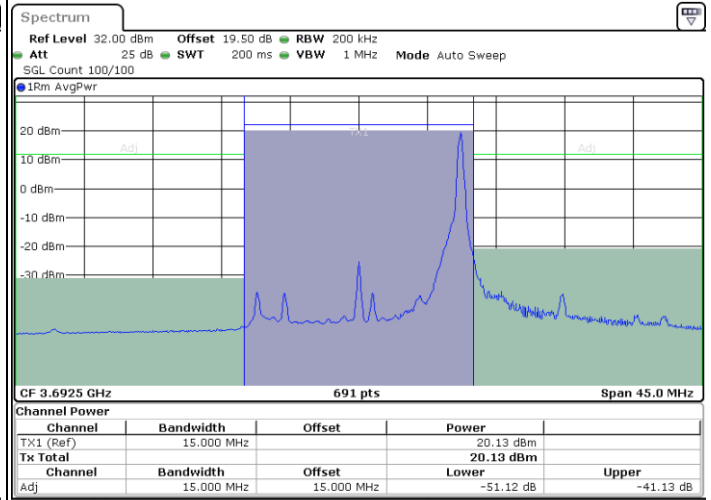

Date: 18.MAR.2021 23:23:07

LTE Band 48 / 15MHz

64QAM

Highest Channel / 1RB0

Highest Channel / 1RBmax

Date: 27.DEC.2020 00:17:06

Date: 27.DEC.2020 00:19:51

Highest Channel / FullIRB