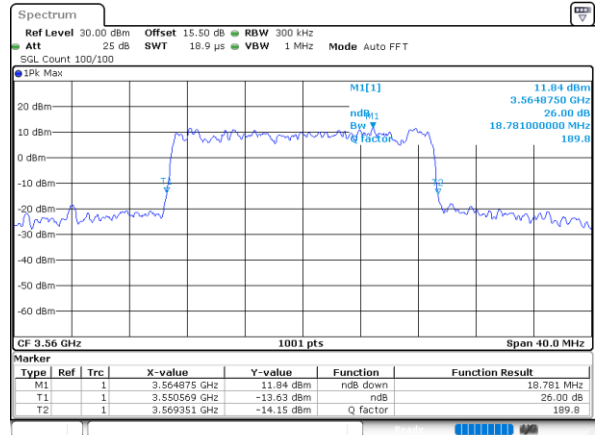

Date: 27, DEC, 2020 06:10:15

Highest Channel / 10MHz / 64QAM

Date: 27, DEC, 2020 05:15:25

LTE Band 48

Lowest Channel / 15MHz / 64QAM

Date: 27, DEC, 2020 05:25:25

Lowest Channel / 20MHz / 64QAM

Date: 27, DEC, 2020 05:23:11