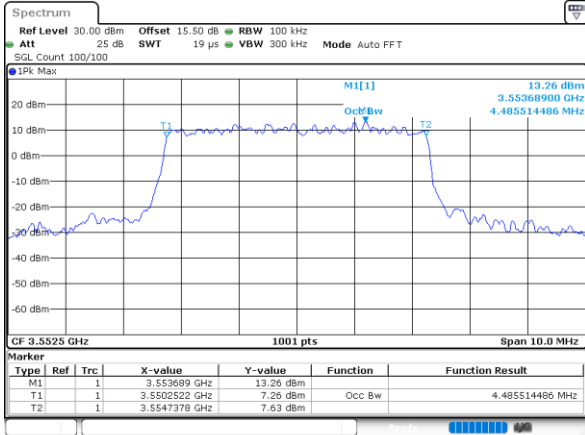

Date: 27 DEC 2020 05:28:07

Middle Channel / 15MHz / 16QAM

Date: 27 DEC 2020 05:28:26

Highest Channel / 15MHz / QPSK

Date: 27 DEC 2020 05:30:08

Highest Channel / 15MHz / 16QAM

Date: 27 DEC 2020 05:30:25

LTE Band 48

Lowest Channel / 20MHz / QPSK

Lowest Channel / 20MHz / 16QAM

Middle Channel / 20MHz / QPSK

Middle Channel / 20MHz / 16QAM

Highest Channel / 20MHz / QPSK

Highest Channel / 20MHz / 16QAM

LTE Band 48

Lowest Channel / 5MHz / 64QAM

Date: 27\_DEC.2020 06:07:21

Lowest Channel / 10MHz / 64QAM

Date: 27\_DEC.2020 06:01:04

Middle Channel / 5MHz / 64QAM

Date: 27\_DEC.2020 06:08:15

Middle Channel / 10MHz / 64QAM

Date: 27\_DEC.2020 05:58:49

Highest Channel / 5MHz / 64QAM