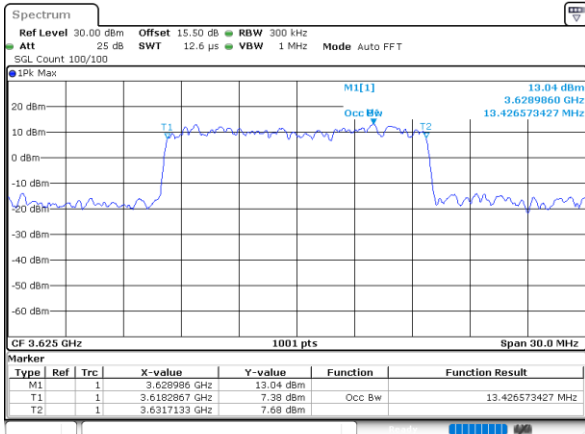

Highest Channel / 10MHz / 16QAM

Date: 27 DEC 2020 05:57:57

LTE Band 48

Lowest Channel / 15MHz / QPSK

Date: 27 DEC 2020 05:26:37

Lowest Channel / 15MHz / 16QAM

Date: 27 DEC 2020 05:27:05

Middle Channel / 15MHz / QPSK

Date: 27 DEC 2020 05:28:07

Middle Channel / 15MHz / 16QAM

Date: 27 DEC 2020 05:28:26

Highest Channel / 15MHz / QPSK

Date: 27 DEC 2020 05:30:08

Highest Channel / 15MHz / 16QAM

Date: 27 DEC 2020 05:30:25

LTE Band 48