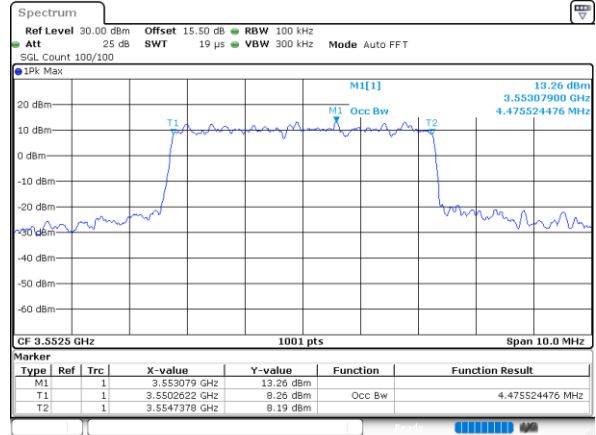

Lowest Channel / 5MHz / 16QAM

Date: 27_DEC.2020 06:07:02