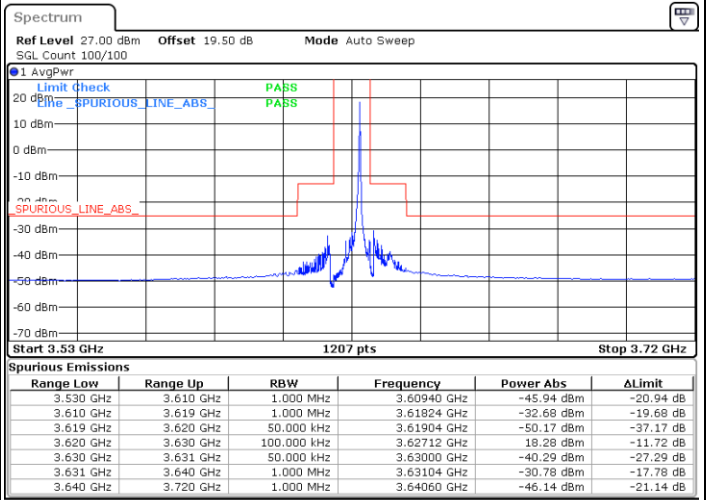

### LTE Band 48 / 5MHz

QPSK

Lowest Channel / 1RB0

Lowest Channel / 1RBmax

Date: 27.DEC.2020 19:34:52

Date: 19.DEC.2020 13:11:08

Lowest Channel / FullIRB

N/A

Date: 19.DEC.2020 12:39:29

LTE Band 48 / 5MHz

QPSK

Middle Channel / 1RB0

Middle Channel / 1RBmax

Date: 19 DEC 2020 13:50:28

Date: 19 DEC 2020 13:27:28

Middle Channel / FullIRB

N/A

Date: 19 DEC 2020 14:06:10

LTE Band 48 / 5MHz

QPSK

Highest Channel / 1RB0

Highest Channel / 1RBmax

Date: 19 DEC 2020 14:22:37

Date: 19 DEC 2020 14:25:02

Highest Channel / FullIRB

N/A

Date: 19 DEC 2020 14:09:15

LTE Band 48 / 10MHz

QPSK

Lowest Channel / 1RB0

Lowest Channel / 1RBmax

Date: 19 DEC 2020 15:04:38