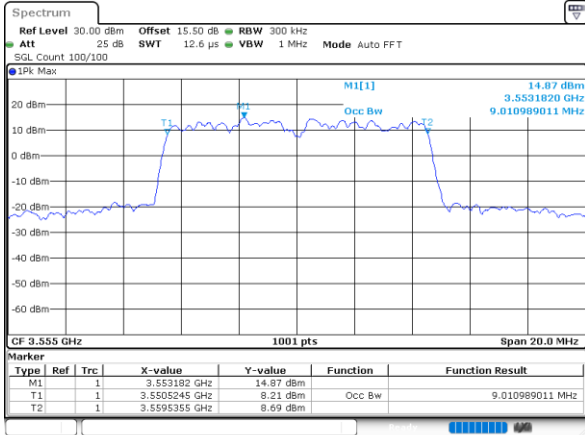

Date: 27\_DEC.2020 06:08:32

Highest Channel / 5MHz / QPSK

Date: 27\_DEC.2020 06:09:21

Highest Channel / 5MHz / 16QAM

Date: 27\_DEC.2020 06:09:41

LTE Band 48

Lowest Channel / 10MHz / QPSK

Date: 27 DEC 2020 06:00:06