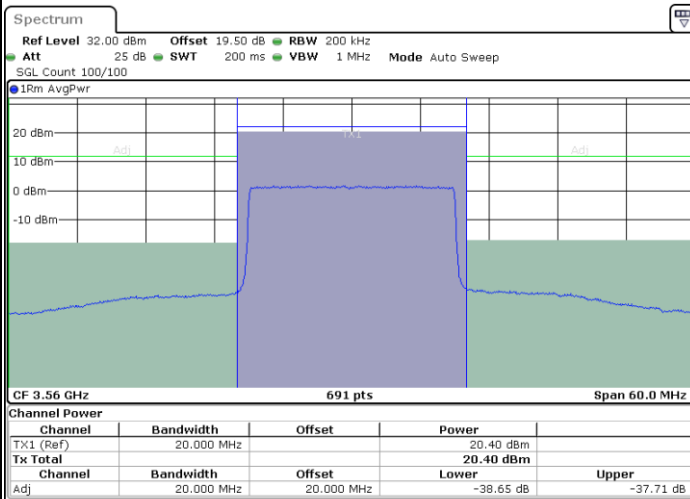

Date: 18.MAR.2021 23:23:07

LTE Band 48 / 15MHz

64QAM

Highest Channel / 1RB0

Highest Channel / 1RBmax

Date: 27.DEC.2020 00:17:06

Date: 27.DEC.2020 00:19:51

Highest Channel / FullIRB

N/A

Date: 26.DEC.2020 22:45:40

LTE Band 48 / 20MHz

64QAM

Lowest Channel / 1RB0

Lowest Channel / 1RBmax

Date: 19 MAR 2021 00:20:43

Date: 27 DEC 2020 03:02:48

Lowest Channel / FullIRB

N/A

Date: 27 DEC 2020 02:42:58

**LTE Band 48 / 20MHz**

**64QAM**

**Middle Channel / 1RB0**

**Middle Channel / 1RBmax**

**Middle Channel / FullRB**