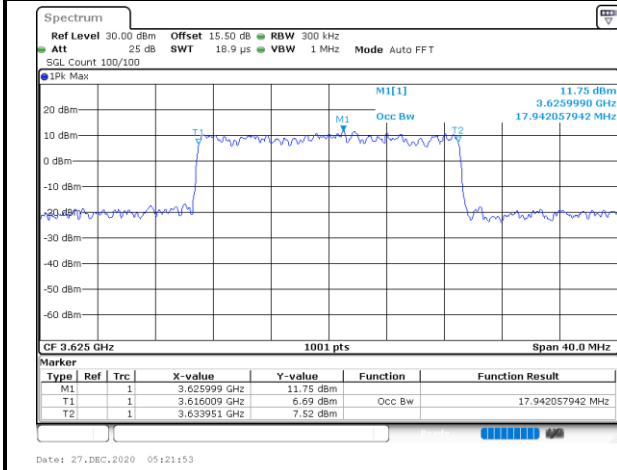

Date: 27 DEC 2020 05:28:07

Middle Channel / 15MHz / 16QAM

Date: 27 DEC 2020 05:28:26

Highest Channel / 15MHz / QPSK

Date: 27 DEC 2020 05:30:08

Highest Channel / 15MHz / 16QAM

Date: 27 DEC 2020 05:30:25

LTE Band 48

Lowest Channel / 20MHz / QPSK

Lowest Channel / 20MHz / 16QAM

Middle Channel / 20MHz / QPSK

Middle Channel / 20MHz / 16QAM

Highest Channel / 20MHz / QPSK

Highest Channel / 20MHz / 16QAM

LTE Band 48

Lowest Channel / 5MHz / 64QAM

Date: 27\_DEC.2020 06:07:21

Lowest Channel / 10MHz / 64QAM

Date: 27\_DEC.2020 06:01:04

Middle Channel / 5MHz / 64QAM

Date: 27\_DEC.2020 06:08:15

Middle Channel / 10MHz / 64QAM

Date: 27\_DEC.2020 05:58:49

Highest Channel / 5MHz / 64QAM