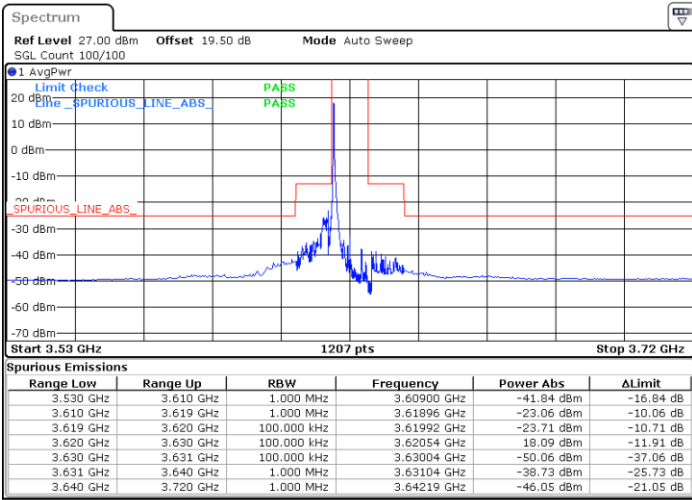

Highest Channel / FullIRB

N/A

Date: 19 DEC 2020 14:09:15

LTE Band 48 / 10MHz

QPSK

Lowest Channel / 1RB0

Lowest Channel / 1RBmax

Date: 19 DEC 2020 15:04:38

Date: 19 DEC 2020 15:07:13

Lowest Channel / FullIRB

N/A

Date: 19 DEC 2020 14:34:21

LTE Band 48 / 10MHz

QPSK

MiddleChannel / 1RB0

Middle Channel / 1RBmax

Date: 19 DEC 2020 16:02:40

Date: 19 DEC 2020 15:59:18

Middle Channel / FullIRB

N/A

Date: 19 DEC 2020 16:21:18

LTE Band 48 / 10MHz

QPSK

Highest Channel / 1RB0

Highest Channel / 1RBmax

Date: 19 DEC 2020 16:45:50

Date: 19 DEC 2020 16:49:21

Highest Channel / FullIRB

N/A

Date: 19 DEC 2020 16:31:35

LTE Band 48 / 15MHz

QPSK