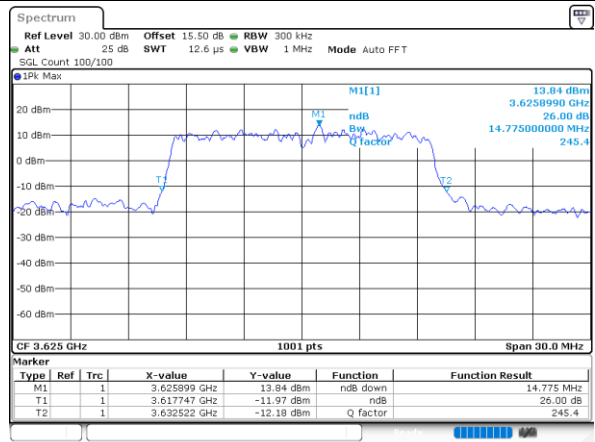

Highest Channel / 10MHz / 16QAM

Date: 27 DEC 2020 05:58:05

LTE Band 48

Lowest Channel / 15MHz / QPSK

Date: 27 DEC 2020 05:26:51

Lowest Channel / 15MHz / 16QAM

Date: 27 DEC 2020 05:12:12

Middle Channel / 15MHz / QPSK

Date: 27 DEC 2020 05:28:14

Middle Channel / 15MHz / 16QAM

Date: 27 DEC 2020 05:12:34

Highest Channel / 15MHz / QPSK

Date: 27 DEC 2020 05:30:14

Highest Channel / 15MHz / 16QAM

Date: 27 DEC 2020 05:13:32

LTE Band 48