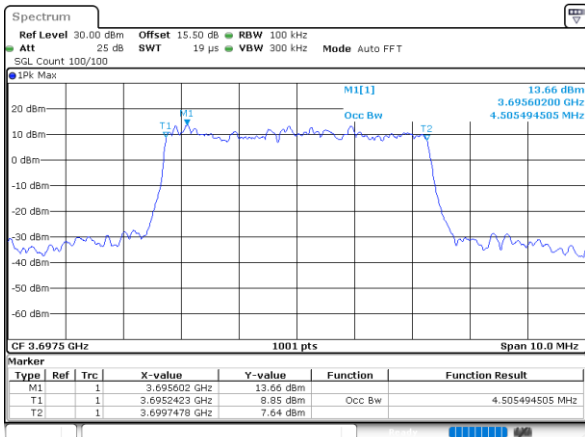

Date: 27, DEC, 2020 05:12:40

Occupied Bandwidth

Mode	LTE Band 48 : 99%OBW(MHz)											
BW				5MHz		10MHz		15MHz		20MHz		
Mod.				QPSK	16QAM	QPSK	16QAM	QPSK	16QAM	QPSK	16QAM	
Lowest CH				4.48	4.48	9.01	9.01	13.40	13.43	17.90	17.94	
Middle CH				4.50	4.46	8.97	9.07	13.43	13.49	17.94	17.90	
Highest CH				4.51	4.51	9.03	9.07	13.40	13.34	17.90	17.78	
Mode	LTE Band 48 : 99%OBW(MHz)											
BW				5MHz		10MHz		15MHz		20MHz		
Mod.				64QAM		64QAM		64QAM		64QAM		
Lowest CH				4.49	-	9.01	-	13.40	-	17.94	-	
Middle CH				4.50	-	9.03	-	13.49	-	17.94	-	
Highest CH				4.51	-	9.03	-	13.49	-	17.94	-	

LTE Band 48

Lowest Channel / 5MHz / QPSK

Date: 27\_DEC.2020 06:06:39

Lowest Channel / 5MHz / 16QAM

Date: 27\_DEC.2020 06:07:02

Middle Channel / 5MHz / QPSK

Date: 27\_DEC.2020 06:08:53

Middle Channel / 5MHz / 16QAM

Date: 27\_DEC.2020 06:08:32

Highest Channel / 5MHz / QPSK

Date: 27\_DEC.2020 06:09:21

Highest Channel / 5MHz / 16QAM

Date: 27\_DEC.2020 06:09:41

LTE Band 48

Lowest Channel / 10MHz / QPSK

Date: 27 DEC 2020 06:00:06