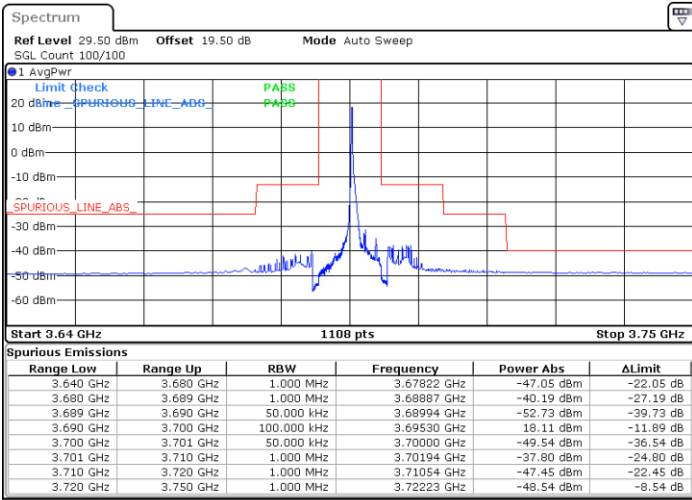

Date: 19.DEC.2020 12:39:29

LTE Band 48 / 5MHz

QPSK

Middle Channel / 1RB0

Middle Channel / 1RBmax

Date: 19 DEC 2020 13:50:28

Date: 19 DEC 2020 13:27:28

Middle Channel / FullIRB

N/A

Date: 19 DEC 2020 14:06:10

LTE Band 48 / 5MHz

QPSK

Highest Channel / 1RB0

Highest Channel / 1RBmax

Date: 19 DEC 2020 14:22:37

Date: 19 DEC 2020 14:25:02

Highest Channel / FullIRB

N/A

Date: 19 DEC 2020 14:09:15

LTE Band 48 / 10MHz

QPSK

Lowest Channel / 1RB0

Lowest Channel / 1RBmax

Date: 19 DEC 2020 15:04:38