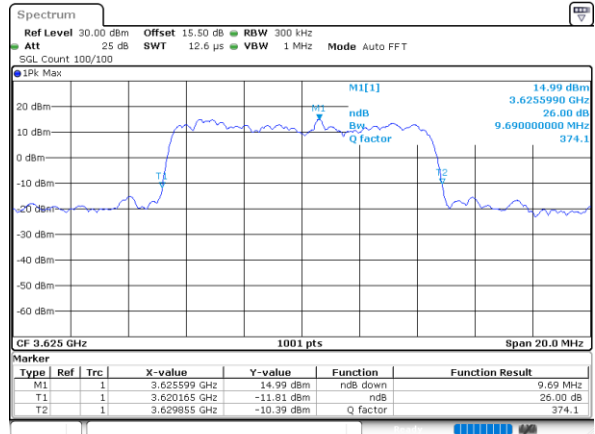

Lowest Channel / 10MHz / 16QAM

Date: 27 DEC 2020 06:00:41

Middle Channel / 10MHz / QPSK

Date: 27 DEC 2020 05:59:43

Middle Channel / 10MHz / 16QAM

Date: 27 DEC 2020 05:59:22

Highest Channel / 10MHz / QPSK

Date: 27 DEC 2020 05:57:46

Highest Channel / 10MHz / 16QAM

Date: 27 DEC 2020 05:58:05

LTE Band 48

Lowest Channel / 15MHz / QPSK

Date: 27 DEC 2020 05:26:51

Lowest Channel / 15MHz / 16QAM

Date: 27 DEC 2020 05:12:12

Middle Channel / 15MHz / QPSK