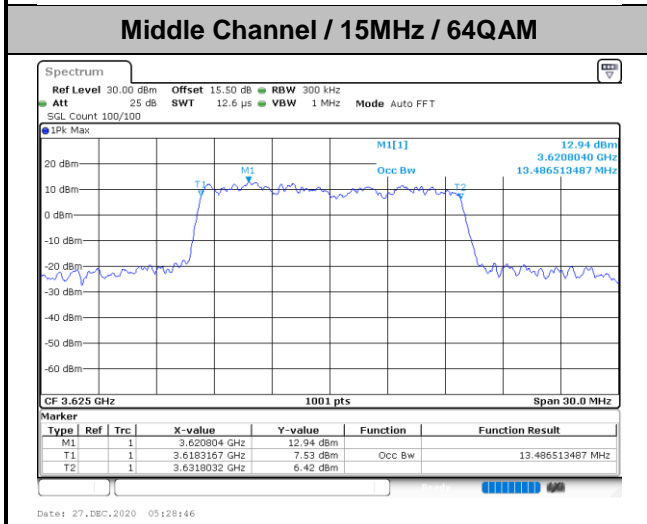

Lowest Channel / 20MHz / QPSK

Lowest Channel / 20MHz / 16QAM

Middle Channel / 20MHz / QPSK

Middle Channel / 20MHz / 16QAM

Highest Channel / 20MHz / QPSK

Highest Channel / 20MHz / 16QAM

LTE Band 48

Lowest Channel / 5MHz / 64QAM

Date: 27\_DEC.2020 06:07:21

Lowest Channel / 10MHz / 64QAM

Date: 27\_DEC.2020 06:01:04

Middle Channel / 5MHz / 64QAM

Date: 27\_DEC.2020 06:08:15

Middle Channel / 10MHz / 64QAM

Date: 27\_DEC.2020 05:58:49

Highest Channel / 5MHz / 64QAM

Date: 27\_DEC.2020 06:10:08

Highest Channel / 10MHz / 64QAM

Date: 27\_DEC.2020 05:58:17

LTE Band 48