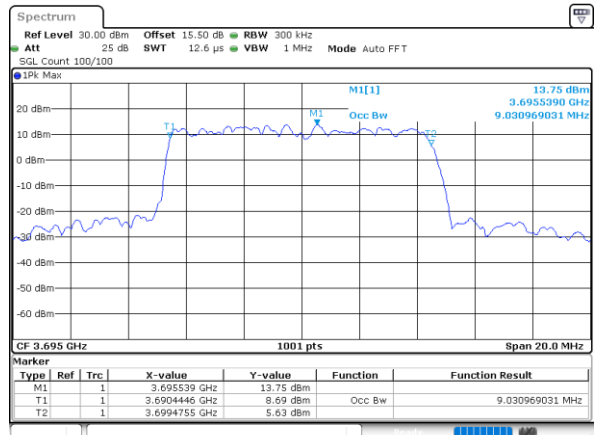

Date: 27\_DEC.2020 06:07:21

Lowest Channel / 10MHz / 64QAM

Date: 27\_DEC.2020 06:01:04

Middle Channel / 5MHz / 64QAM

Date: 27\_DEC.2020 06:08:15

Middle Channel / 10MHz / 64QAM

Date: 27\_DEC.2020 05:58:49

Highest Channel / 5MHz / 64QAM

Date: 27\_DEC.2020 06:10:08

Highest Channel / 10MHz / 64QAM

Date: 27\_DEC.2020 05:58:17

LTE Band 48