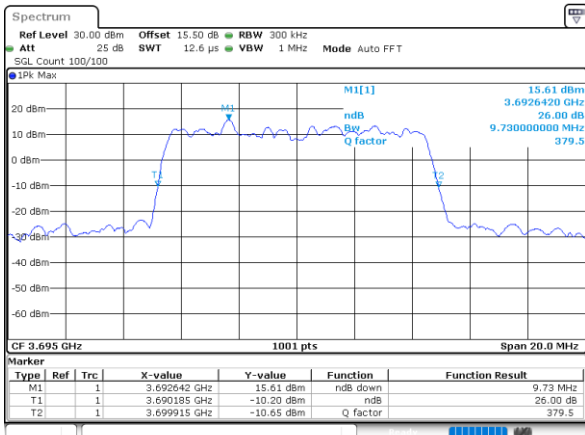

Lowest Channel / 10MHz / 16QAM

Date: 27 DEC 2020 06:00:41

Middle Channel / 10MHz / QPSK

Date: 27 DEC 2020 05:59:43

Middle Channel / 10MHz / 16QAM

Date: 27 DEC 2020 05:59:22

Highest Channel / 10MHz / QPSK

Date: 27 DEC 2020 05:57:46

Highest Channel / 10MHz / 16QAM

Date: 27 DEC 2020 05:58:05

LTE Band 48

Lowest Channel / 15MHz / QPSK

Date: 27 DEC 2020 05:26:51

Lowest Channel / 15MHz / 16QAM

Date: 27 DEC 2020 05:12:12

Middle Channel / 15MHz / QPSK