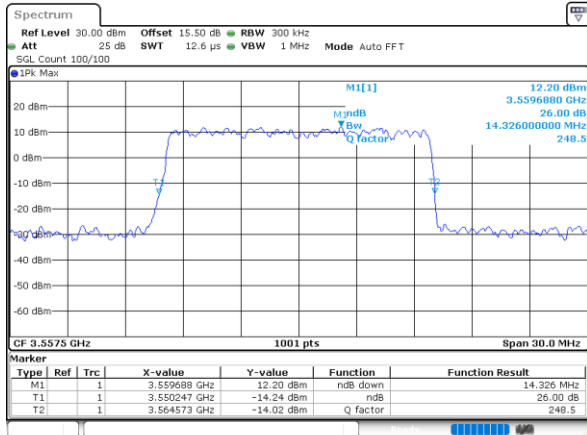

Date: 27, DEC, 2020 06:10:15

Highest Channel / 10MHz / 64QAM

Date: 27, DEC, 2020 05:15:25

LTE Band 48

Lowest Channel / 15MHz / 64QAM

Date: 27, DEC, 2020 05:25:25

Lowest Channel / 20MHz / 64QAM

Date: 27, DEC, 2020 05:23:11