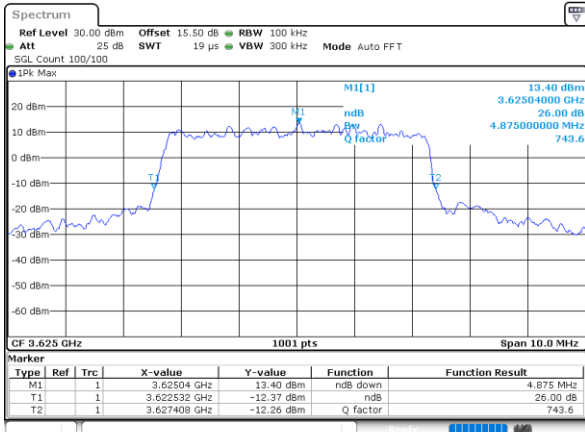

Middle Channel / 5MHz / 64QAM

Date: 27, DEC, 2020 06:08:21