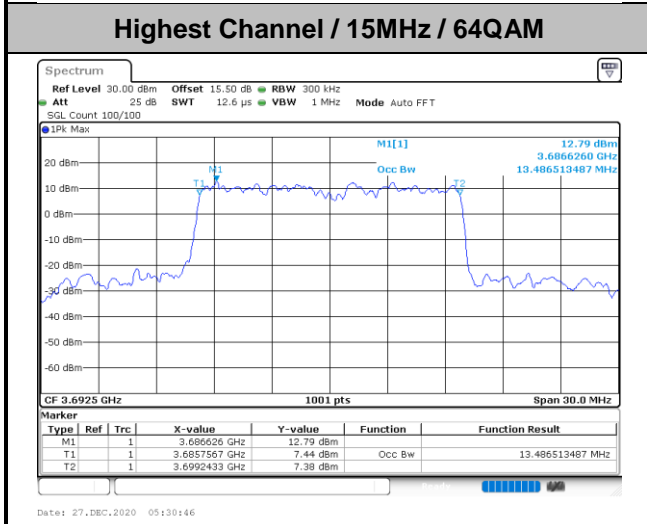

Lowest Channel / 20MHz / QPSK

Lowest Channel / 20MHz / 16QAM

Middle Channel / 20MHz / QPSK

Middle Channel / 20MHz / 16QAM

Highest Channel / 20MHz / QPSK

Highest Channel / 20MHz / 16QAM

LTE Band 48

Lowest Channel / 5MHz / 64QAM

Date: 27\_DEC.2020 06:07:21

Lowest Channel / 10MHz / 64QAM

Date: 27\_DEC.2020 06:01:04

Middle Channel / 5MHz / 64QAM

Date: 27\_DEC.2020 06:08:15

Middle Channel / 10MHz / 64QAM

Date: 27\_DEC.2020 05:58:49

Highest Channel / 5MHz / 64QAM

Date: 27\_DEC.2020 06:10:08

Highest Channel / 10MHz / 64QAM

Date: 27\_DEC.2020 05:58:17

LTE Band 48