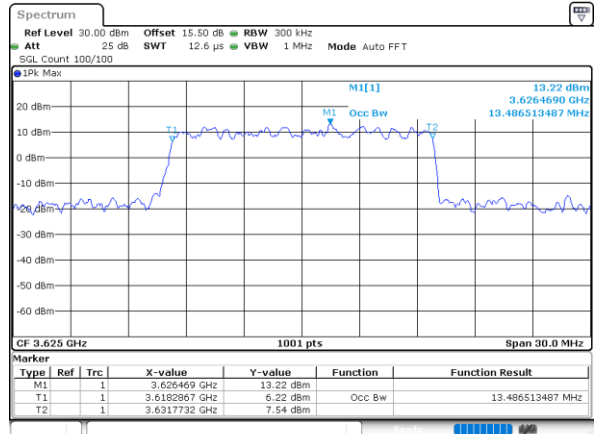

Highest Channel / 10MHz / 16QAM

Date: 27 DEC 2020 05:57:57

LTE Band 48

Lowest Channel / 15MHz / QPSK

Date: 27 DEC 2020 05:26:37

Lowest Channel / 15MHz / 16QAM

Date: 27 DEC 2020 05:27:05

Middle Channel / 15MHz / QPSK

Date: 27 DEC 2020 05:28:07

Middle Channel / 15MHz / 16QAM

Date: 27 DEC 2020 05:28:26

Highest Channel / 15MHz / QPSK

Date: 27 DEC 2020 05:30:08

Highest Channel / 15MHz / 16QAM

Date: 27 DEC 2020 05:30:25

LTE Band 48