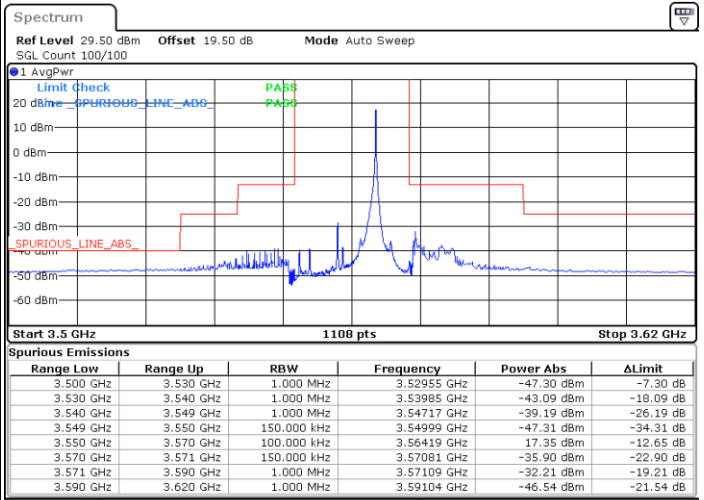

Date: 19 DEC 2020 16:02:40

Date: 19 DEC 2020 15:59:18

Middle Channel / FullIRB

N/A

Date: 19 DEC 2020 16:21:18

LTE Band 48 / 10MHz

QPSK

Highest Channel / 1RB0

Highest Channel / 1RBmax

Date: 19 DEC 2020 16:45:50

Date: 19 DEC 2020 16:49:21

Highest Channel / FullIRB

N/A

Date: 19 DEC 2020 16:31:35

LTE Band 48 / 15MHz

QPSK

Lowest Channel / 1RB0

Lowest Channel / 1RBmax

Date: 26.DEC.2020 21:53:35

Date: 27.DEC.2020 01:48:29

Lowest Channel / FullIRB

N/A

Date: 2.FEB.2021 11:07:28

LTE Band 48 / 15MHz