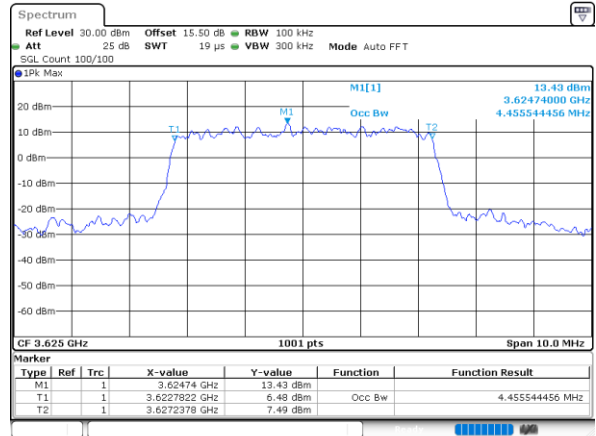

Date: 27, DEC, 2020 05:12:40

Occupied Bandwidth

Mode	LTE Band 48 : 99%OBW(MHz)											
BW				5MHz		10MHz		15MHz		20MHz		
Mod.				QPSK	16QAM	QPSK	16QAM	QPSK	16QAM	QPSK	16QAM	
Lowest CH				4.48	4.48	9.01	9.01	13.40	13.43	17.90	17.94	
Middle CH				4.50	4.46	8.97	9.07	13.43	13.49	17.94	17.90	
Highest CH				4.51	4.51	9.03	9.07	13.40	13.34	17.90	17.78	
Mode	LTE Band 48 : 99%OBW(MHz)											
BW				5MHz		10MHz		15MHz		20MHz		
Mod.				64QAM		64QAM		64QAM		64QAM		
Lowest CH				4.49	-	9.01	-	13.40	-	17.94	-	
Middle CH				4.50	-	9.03	-	13.49	-	17.94	-	
Highest CH				4.51	-	9.03	-	13.49	-	17.94	-	

LTE Band 48

Lowest Channel / 5MHz / QPSK

Date: 27\_DEC.2020 06:06:39

Lowest Channel / 5MHz / 16QAM

Date: 27\_DEC.2020 06:07:02

Middle Channel / 5MHz / QPSK

Date: 27\_DEC.2020 06:08:53

Middle Channel / 5MHz / 16QAM

Date: 27\_DEC.2020 06:08:32

Highest Channel / 5MHz / QPSK

Date: 27\_DEC.2020 06:09:21

Highest Channel / 5MHz / 16QAM

Date: 27\_DEC.2020 06:09:41

LTE Band 48

Lowest Channel / 10MHz / QPSK

Date: 27 DEC 2020 06:00:06