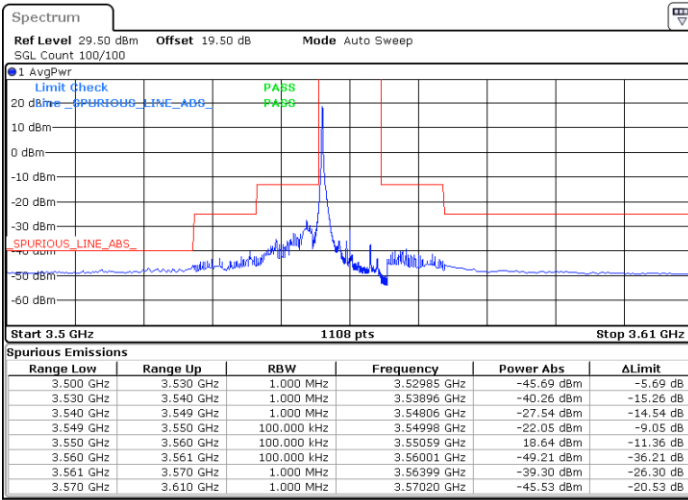

N/A

Date: 19 DEC 2020 14:06:10

LTE Band 48 / 5MHz

QPSK

Highest Channel / 1RB0

Highest Channel / 1RBmax

Date: 19 DEC 2020 14:22:37

Date: 19 DEC 2020 14:25:02

Highest Channel / FullIRB

N/A

Date: 19 DEC 2020 14:09:15

LTE Band 48 / 10MHz

QPSK

Lowest Channel / 1RB0

Lowest Channel / 1RBmax

Date: 19 DEC 2020 15:04:38

Date: 19 DEC 2020 15:07:13

Lowest Channel / FullIRB

N/A

Date: 19 DEC 2020 14:34:21

LTE Band 48 / 10MHz

QPSK

MiddleChannel / 1RB0

Middle Channel / 1RBmax

Date: 19 DEC 2020 16:02:40

Date: 19 DEC 2020 15:59:18

Middle Channel / FullIRB

N/A

Date: 19 DEC 2020 16:21:18

LTE Band 48 / 10MHz

QPSK

Highest Channel / 1RB0