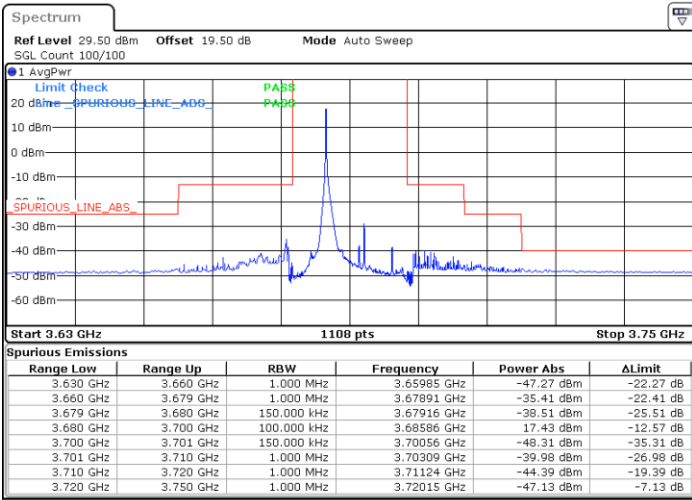

Highest Channel / 1RBmax

Date: 19 DEC 2020 16:45:50

Date: 19 DEC 2020 16:49:21

Highest Channel / FullIRB

N/A

Date: 19 DEC 2020 16:31:35

LTE Band 48 / 15MHz

QPSK

Lowest Channel / 1RB0

Lowest Channel / 1RBmax

Date: 26.DEC.2020 21:53:35

Date: 27.DEC.2020 01:48:29

Lowest Channel / FullIRB

N/A

Date: 2.FEB.2021 11:07:28

LTE Band 48 / 15MHz

QPSK

Middle Channel / 1RB0

Middle Channel / 1RBmax

Date: 27.DEC.2020 01:12:47

Date: 27.DEC.2020 01:14:33

Middle Channel / FullIRB

N/A

Date: 27.DEC.2020 01:44:23

LTE Band 48 / 15MHz

QPSK

Highest Channel / 1RB0

Highest Channel / 1RBmax

Date: 27.DEC.2020 01:02:26

Date: 27.DEC.2020 00:23:14

Highest Channel / FullIRB

N/A