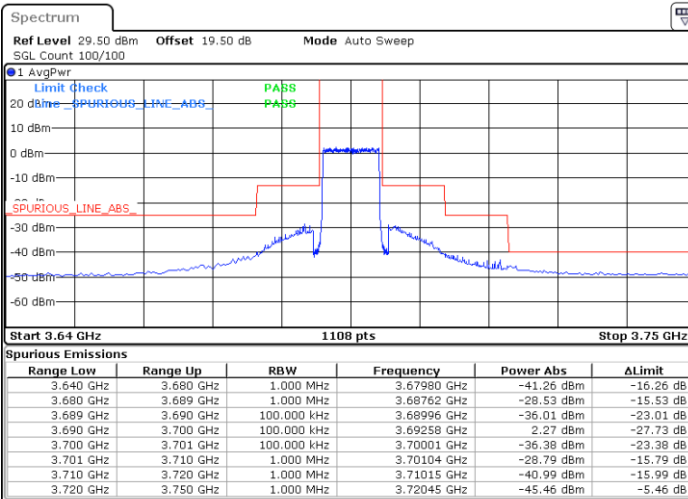

Date: 19 DEC 2020 16:02:40

Date: 19 DEC 2020 15:59:18

Middle Channel / FullIRB

N/A

Date: 19 DEC 2020 16:21:18

LTE Band 48 / 10MHz

QPSK

Highest Channel / 1RB0

Highest Channel / 1RBmax

Date: 19 DEC 2020 16:45:50

Date: 19 DEC 2020 16:49:21

Highest Channel / FullIRB

N/A

Date: 19 DEC 2020 16:31:35

LTE Band 48 / 15MHz

QPSK

Lowest Channel / 1RB0

Lowest Channel / 1RBmax

Date: 26.DEC.2020 21:53:35

Date: 27.DEC.2020 01:48:29

Lowest Channel / FullIRB

N/A

Date: 2.FEB.2021 11:07:28

LTE Band 48 / 15MHz