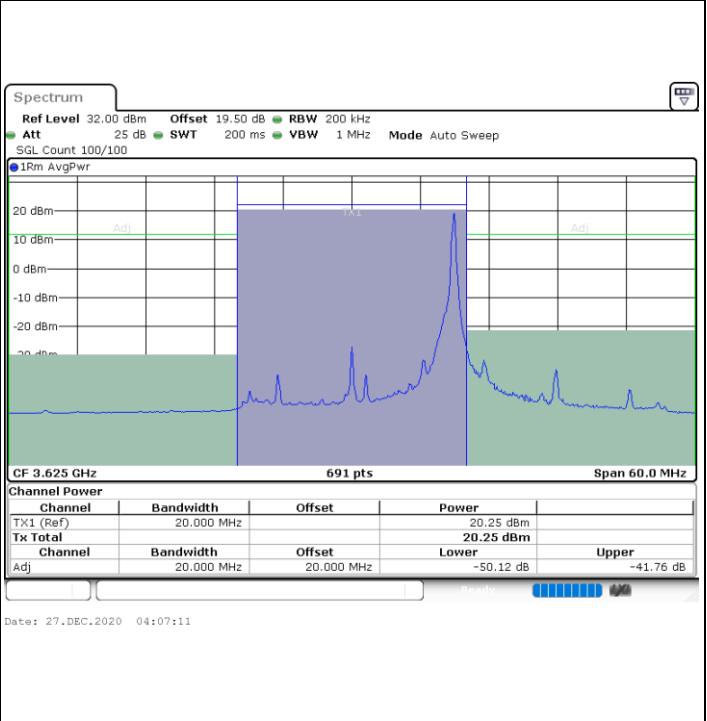

Lowest Channel / FullIRB

N/A

Date: 27 DEC 2020 02:42:58

**LTE Band 48 / 20MHz**

**64QAM**

**Middle Channel / 1RB0**

**Middle Channel / 1RBmax**

**Middle Channel / FullRB**

**N/A**

LTE Band 48 / 20MHz

64QAM

Highest Channel / 1RB0

Highest Channel / 1RBmax

Date: 27.DEC.2020 04:59:52

Date: 27.DEC.2020 05:18:22

Highest Channel / FullIRB