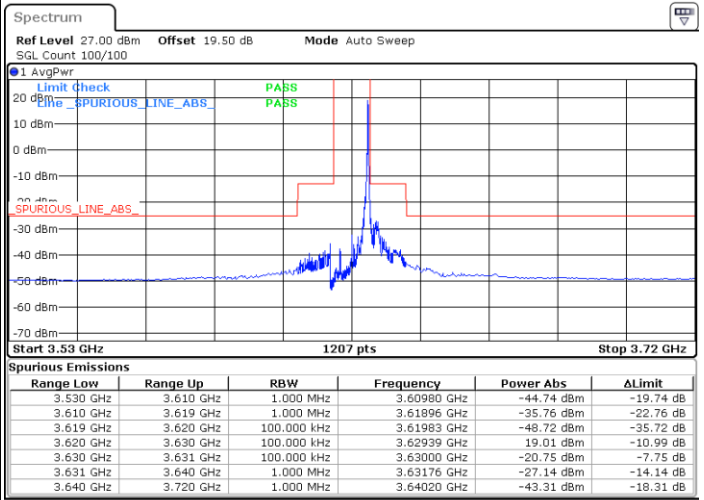

Highest Channel / FullIRB

N/A

Date: 19 DEC 2020 14:09:15

LTE Band 48 / 10MHz

QPSK

Lowest Channel / 1RB0

Lowest Channel / 1RBmax

Date: 19 DEC 2020 15:04:38

Date: 19 DEC 2020 15:07:13

Lowest Channel / FullIRB

N/A

Date: 19 DEC 2020 14:34:21

LTE Band 48 / 10MHz

QPSK

MiddleChannel / 1RB0

Middle Channel / 1RBmax

Date: 19 DEC 2020 16:02:40

Date: 19 DEC 2020 15:59:18

Middle Channel / FullIRB

N/A

Date: 19 DEC 2020 16:21:18

LTE Band 48 / 10MHz

QPSK

Highest Channel / 1RB0

Highest Channel / 1RBmax

Date: 19 DEC 2020 16:45:50

Date: 19 DEC 2020 16:49:21

Highest Channel / FullIRB

N/A

Date: 19 DEC 2020 16:31:35

LTE Band 48 / 15MHz

QPSK