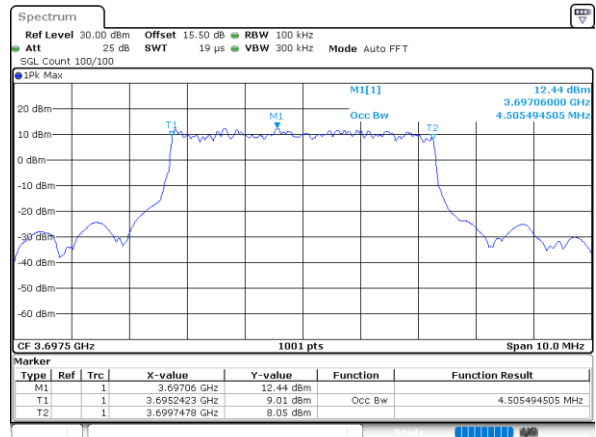

Date: 27, DEC, 2020 05:12:40

Occupied Bandwidth

Mode	LTE Band 48 : 99%OBW(MHz)											
BW				5MHz		10MHz		15MHz		20MHz		
Mod.				QPSK	16QAM	QPSK	16QAM	QPSK	16QAM	QPSK	16QAM	
Lowest CH				4.48	4.48	9.01	9.01	13.40	13.43	17.90	17.94	
Middle CH				4.50	4.46	8.97	9.07	13.43	13.49	17.94	17.90	
Highest CH				4.51	4.51	9.03	9.07	13.40	13.34	17.90	17.78	
Mode	LTE Band 48 : 99%OBW(MHz)											
BW				5MHz		10MHz		15MHz		20MHz		
Mod.				64QAM		64QAM		64QAM		64QAM		
Lowest CH				4.49	-	9.01	-	13.40	-	17.94	-	
Middle CH				4.50	-	9.03	-	13.49	-	17.94	-	
Highest CH				4.51	-	9.03	-	13.49	-	17.94	-	

LTE Band 48

Lowest Channel / 5MHz / QPSK

Date: 27\_DEC.2020 06:06:39

Lowest Channel / 5MHz / 16QAM

Date: 27\_DEC.2020 06:07:02

Middle Channel / 5MHz / QPSK

Date: 27\_DEC.2020 06:08:53

Middle Channel / 5MHz / 16QAM

Date: 27\_DEC.2020 06:08:32

Highest Channel / 5MHz / QPSK

Date: 27\_DEC.2020 06:09:21

Highest Channel / 5MHz / 16QAM

Date: 27\_DEC.2020 06:09:41

LTE Band 48

Lowest Channel / 10MHz / QPSK

Date: 27 DEC 2020 06:00:06