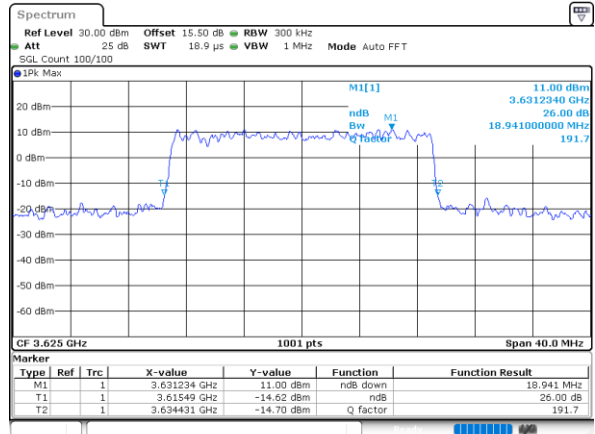

Date: 27, DEC, 2020 05:21:41

Highest Channel / 20MHz / QPSK

Date: 27, DEC, 2020 05:19:59

Highest Channel / 20MHz / 16QAM

Date: 27, DEC, 2020 05:20:21

LTE Band 48

Lowest Channel / 5MHz / 64QAM

Date: 27, DEC, 2020 06:07:28