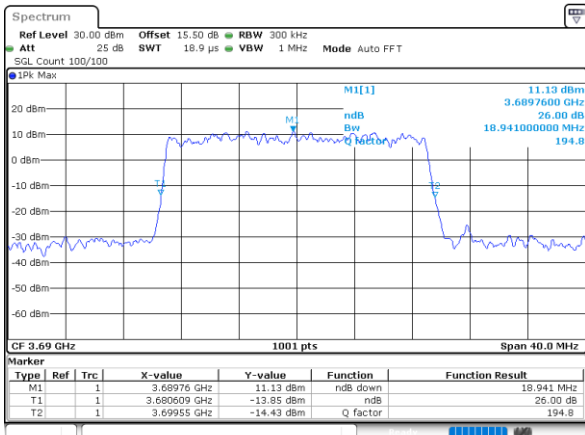

Date: 27, DEC, 2020 05:21:41

Highest Channel / 20MHz / QPSK

Date: 27, DEC, 2020 05:19:59

Highest Channel / 20MHz / 16QAM

Date: 27, DEC, 2020 05:20:21

LTE Band 48

Lowest Channel / 5MHz / 64QAM

Date: 27, DEC, 2020 06:07:28