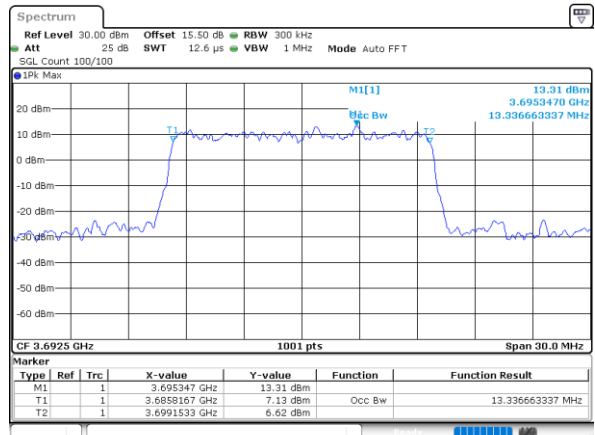

Highest Channel / 10MHz / 16QAM

Date: 27 DEC 2020 05:57:57

LTE Band 48

Lowest Channel / 15MHz / QPSK

Date: 27 DEC 2020 05:26:37

Lowest Channel / 15MHz / 16QAM

Date: 27 DEC 2020 05:27:05

Middle Channel / 15MHz / QPSK

Date: 27 DEC 2020 05:28:07

Middle Channel / 15MHz / 16QAM

Date: 27 DEC 2020 05:28:26

Highest Channel / 15MHz / QPSK

Date: 27 DEC 2020 05:30:08

Highest Channel / 15MHz / 16QAM

Date: 27 DEC 2020 05:30:25

LTE Band 48