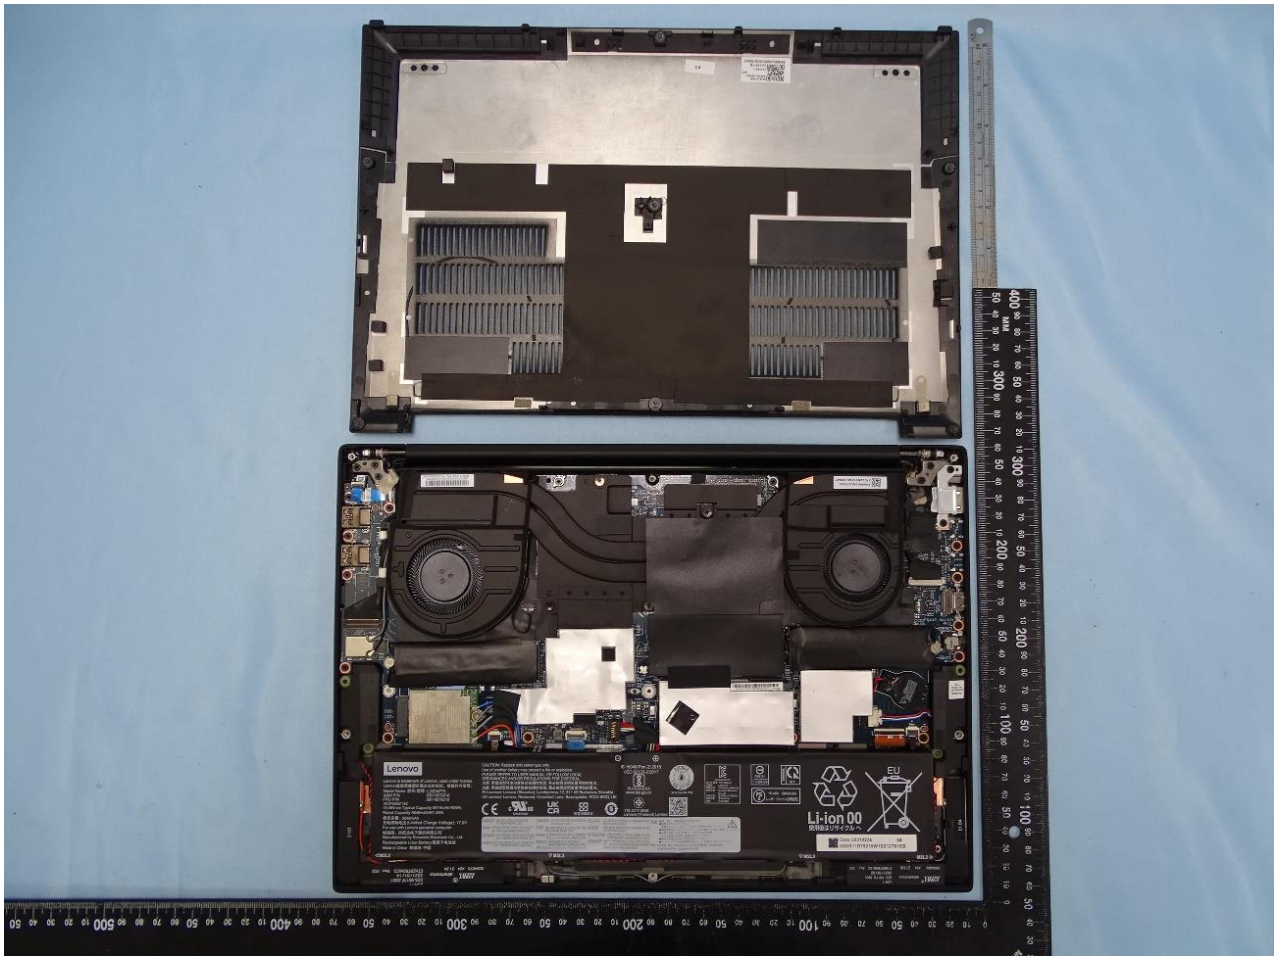

### 3. Internal Photograph of EUT

Brand Name: Lenovo / Model Name: TP00132A

Sample 1

WWAN Module

WLAN Module

WWAN Aux. and GPS Antenna

WWAN MIMO 1 Antenna

WWAN MIMO 2 Antenna

WLAN Main Antenna

WLAN Aux. and Bluetooth Antenna

Sample 2

WWAN Module

WLAN Module

WWAN Main Antenna

WWAN Aux. and GPS Antenna

WWAN MIMO 1 Antenna