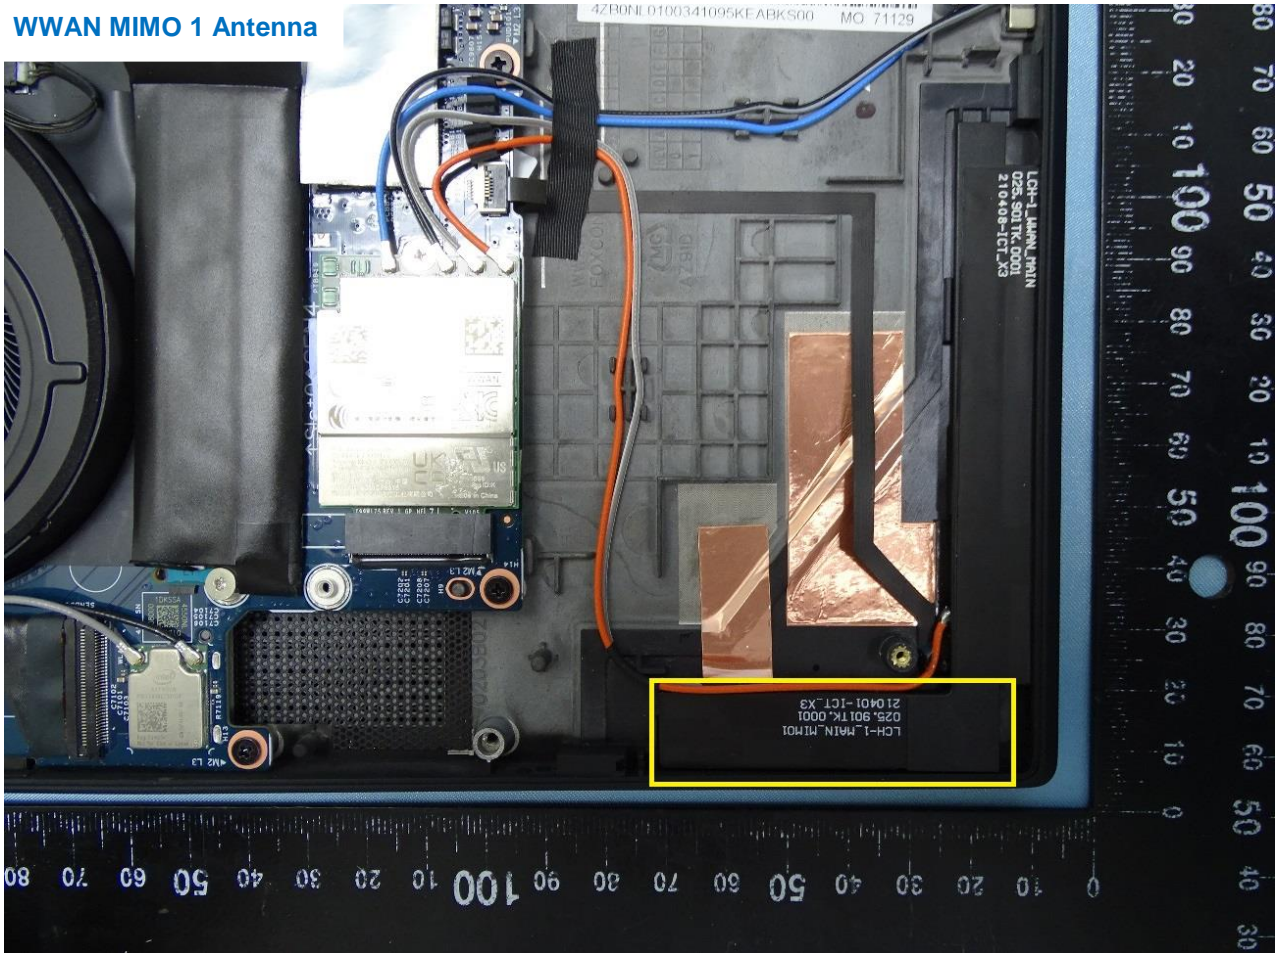

### 3. Internal Photograph of EUT

Brand Name: Lenovo / Model Name: TP00132A

Sample 1

WWAN Module

WLAN Module

WWAN Aux. and GPS Antenna

WWAN MIMO 1 Antenna

WWAN MIMO 2 Antenna