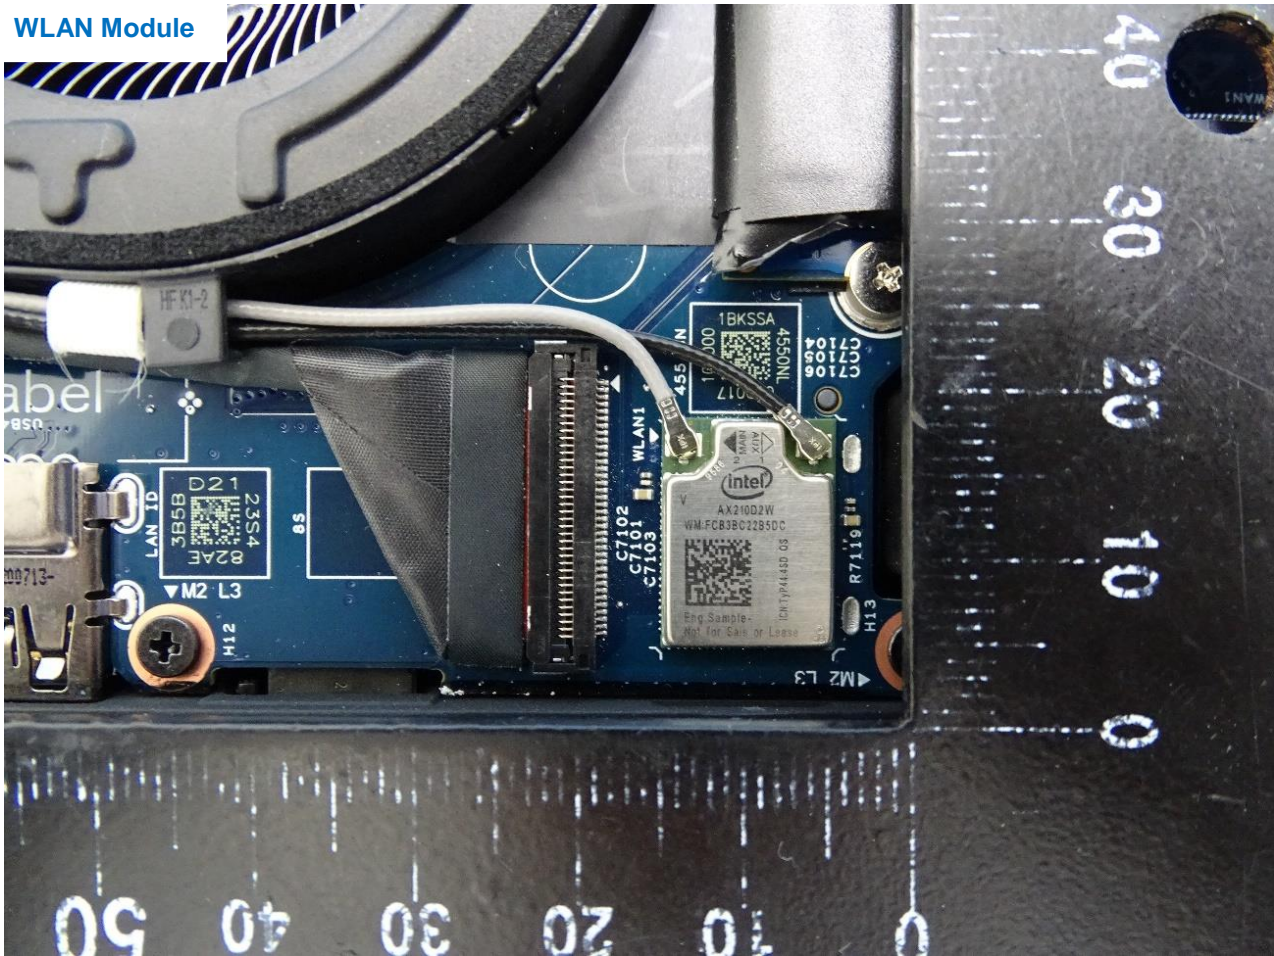

### 3. Internal Photograph of EUT

Brand Name: Lenovo / Model Name: TP00132A

Sample 1

WWAN Module

WLAN Module

WWAN Aux. and GPS Antenna

WWAN MIMO 1 Antenna

WWAN MIMO 2 Antenna

WLAN Main Antenna

WLAN Aux. and Bluetooth Antenna

Sample 2

WWAN Module

WLAN Module

WWAN Main Antenna

WWAN Aux. and GPS Antenna

WWAN MIMO 1 Antenna