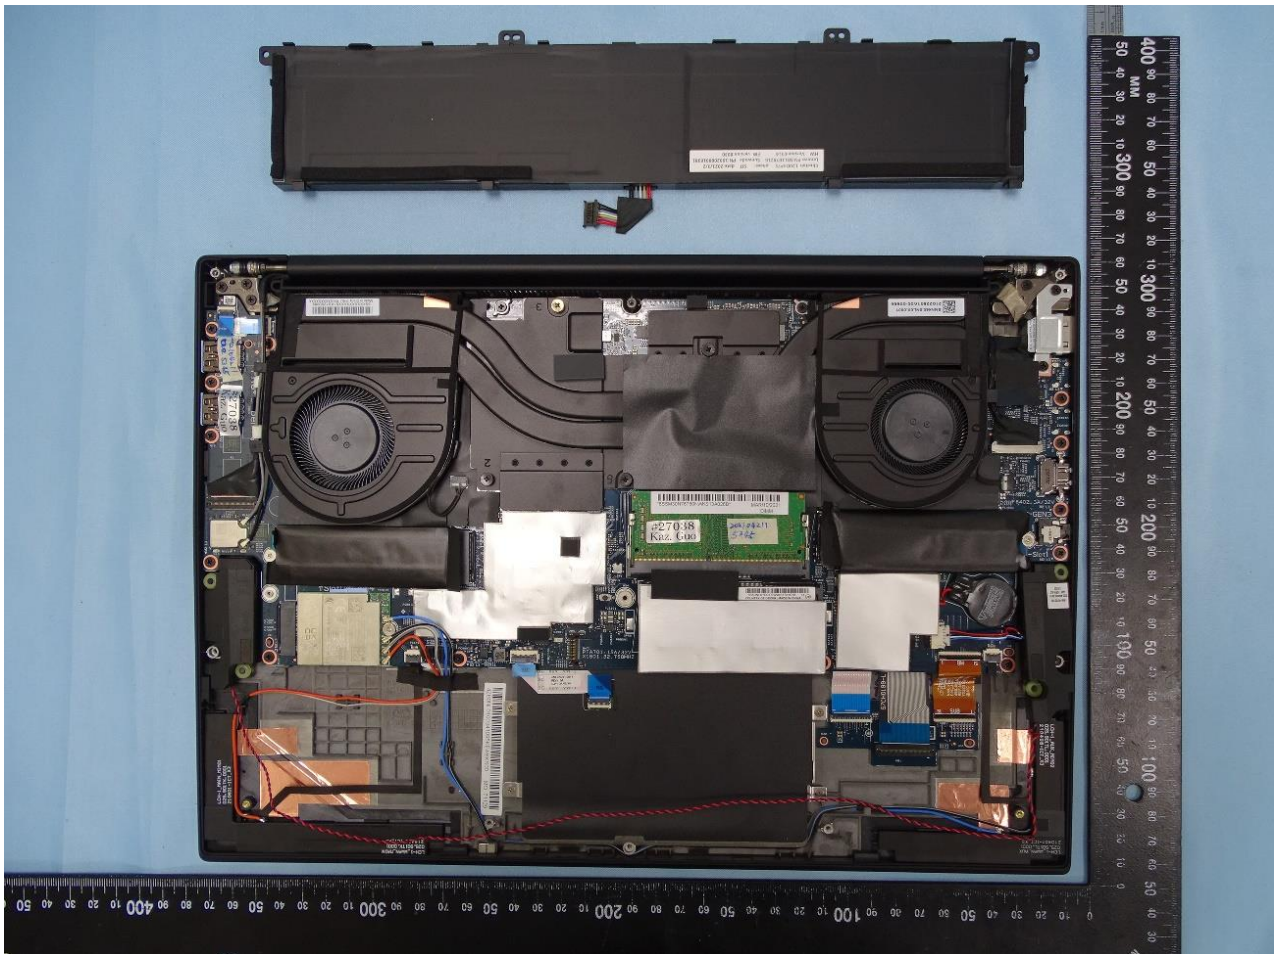

### 3. Internal Photograph of EUT

Brand Name: Lenovo / Model Name: TP00132A

Sample 1

WWAN Module

WLAN Module

WWAN Aux. and GPS Antenna

WWAN MIMO 1 Antenna

WWAN MIMO 2 Antenna

WLAN Main Antenna

WLAN Aux. and Bluetooth Antenna

Sample 2

WWAN Module

WLAN Module

WWAN Main Antenna

WWAN Aux. and GPS Antenna

WWAN MIMO 1 Antenna