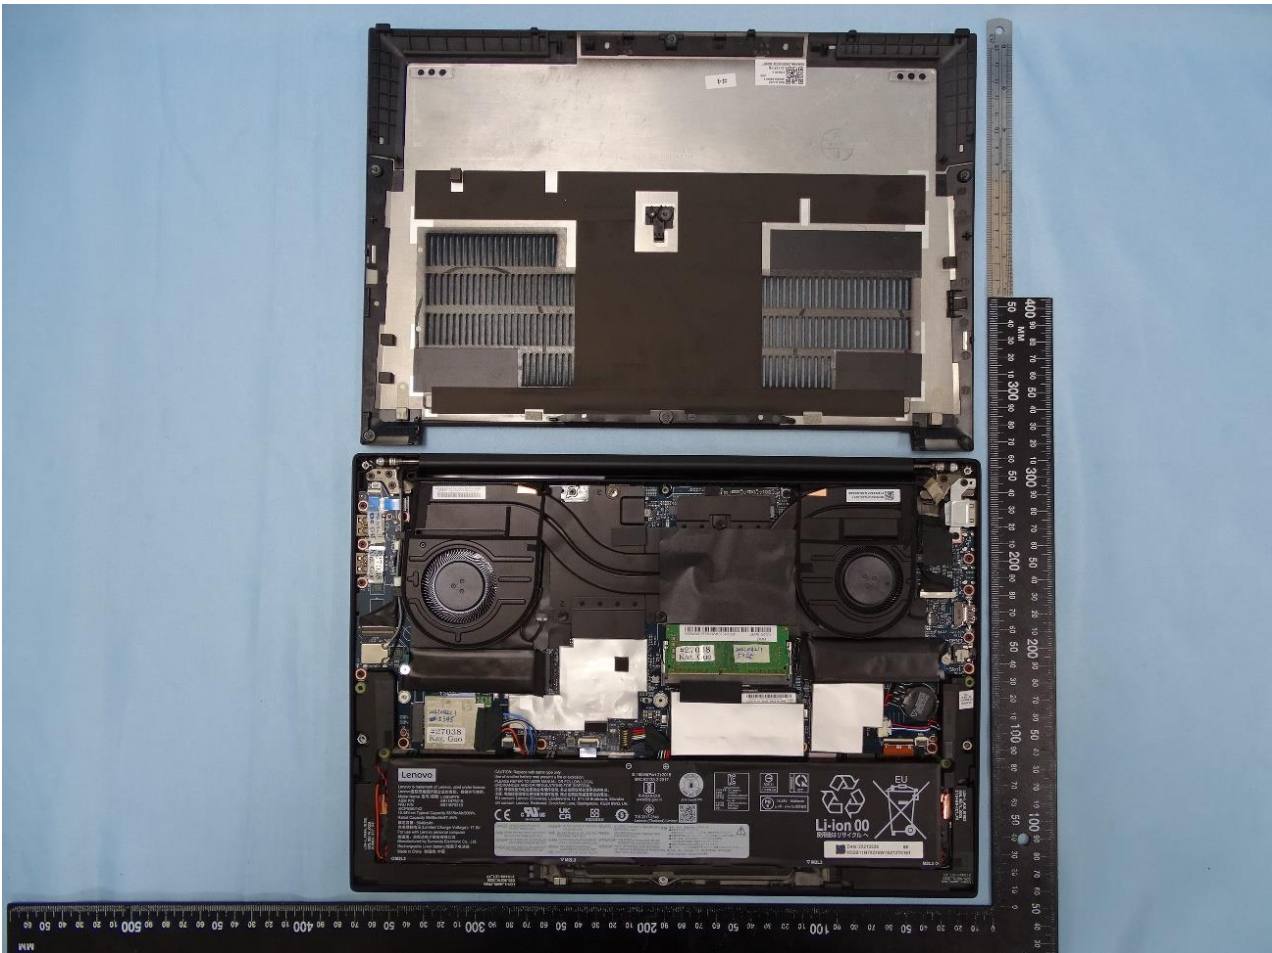

### 3. Internal Photograph of EUT

Brand Name: Lenovo / Model Name: TP00132A

Sample 1

WWAN Module

WLAN Module

WWAN Aux. and GPS Antenna

WWAN MIMO 1 Antenna

WWAN MIMO 2 Antenna

WLAN Main Antenna

WLAN Aux. and Bluetooth Antenna

Sample 2

WWAN Module

WLAN Module

WWAN Main Antenna

WWAN Aux. and GPS Antenna

WWAN MIMO 1 Antenna