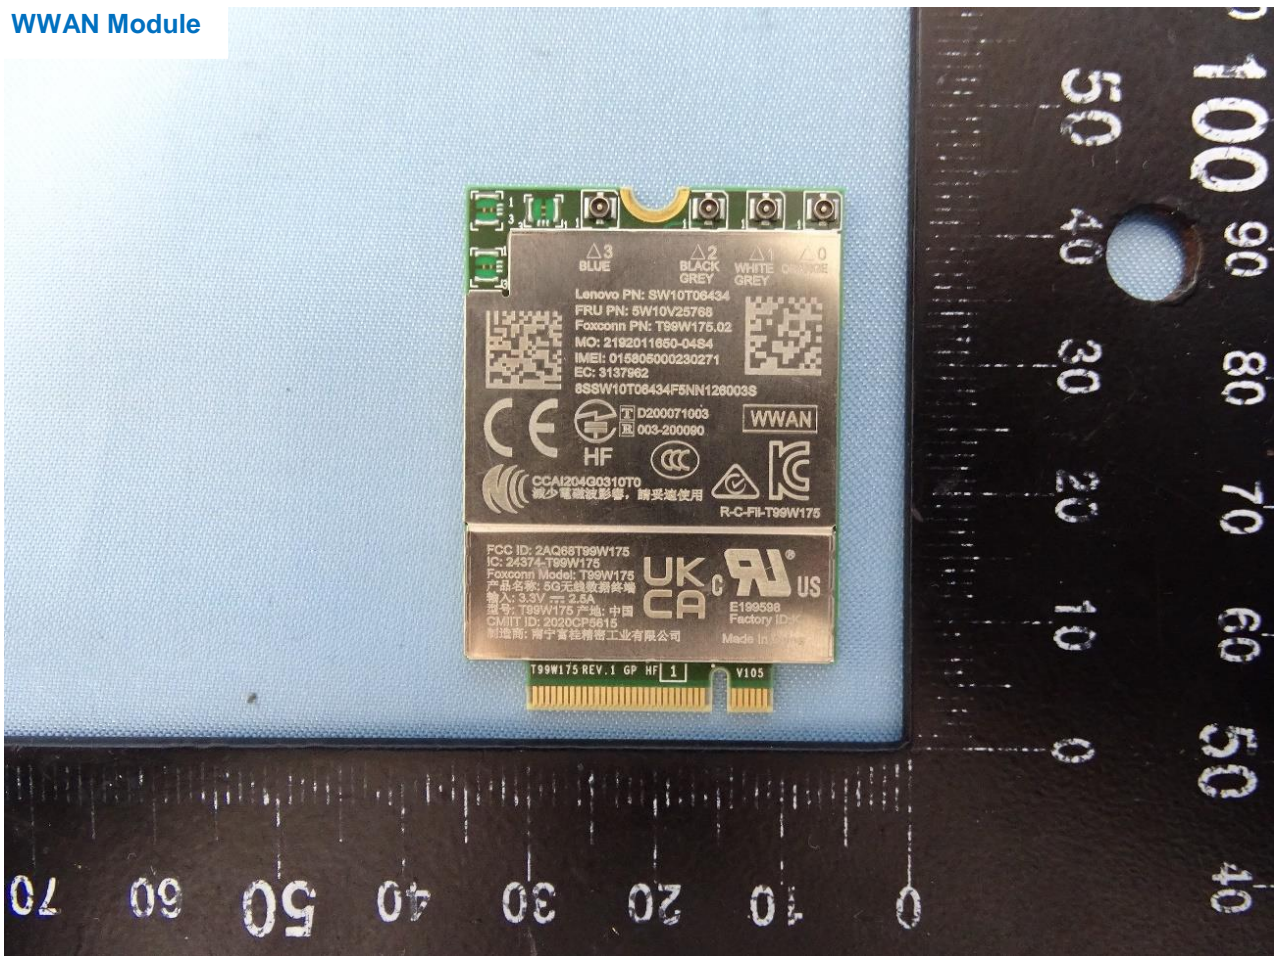

### 3. Internal Photograph of EUT

Brand Name: Lenovo / Model Name: TP00132A

Sample 1

WWAN Module

WLAN Module

WWAN Aux. and GPS Antenna

WWAN MIMO 1 Antenna

WWAN MIMO 2 Antenna