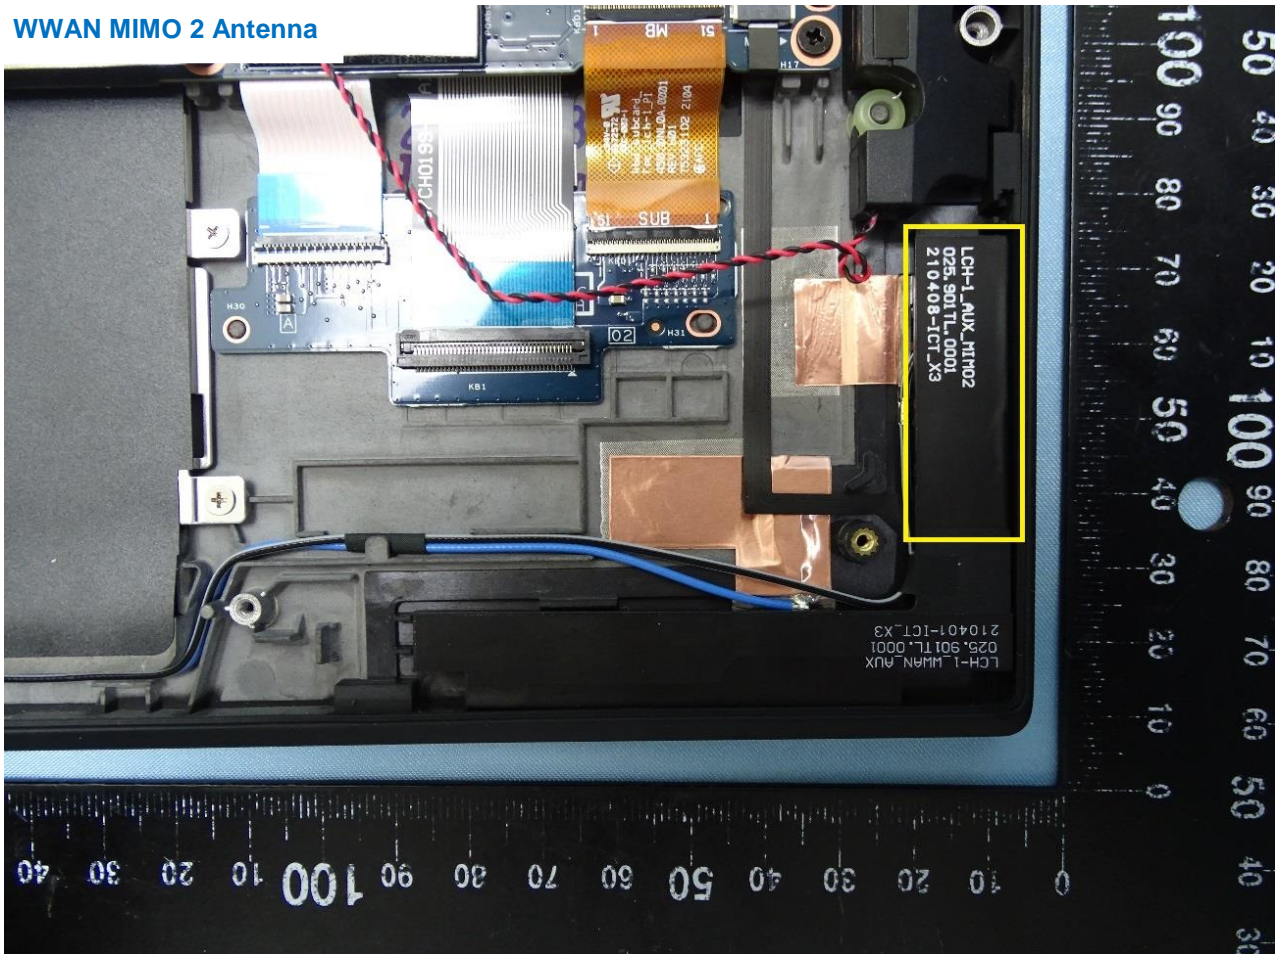

### 3. Internal Photograph of EUT

Brand Name: Lenovo / Model Name: TP00132A

Sample 1

WWAN Module

WLAN Module

WWAN Aux. and GPS Antenna

WWAN MIMO 1 Antenna

WWAN MIMO 2 Antenna