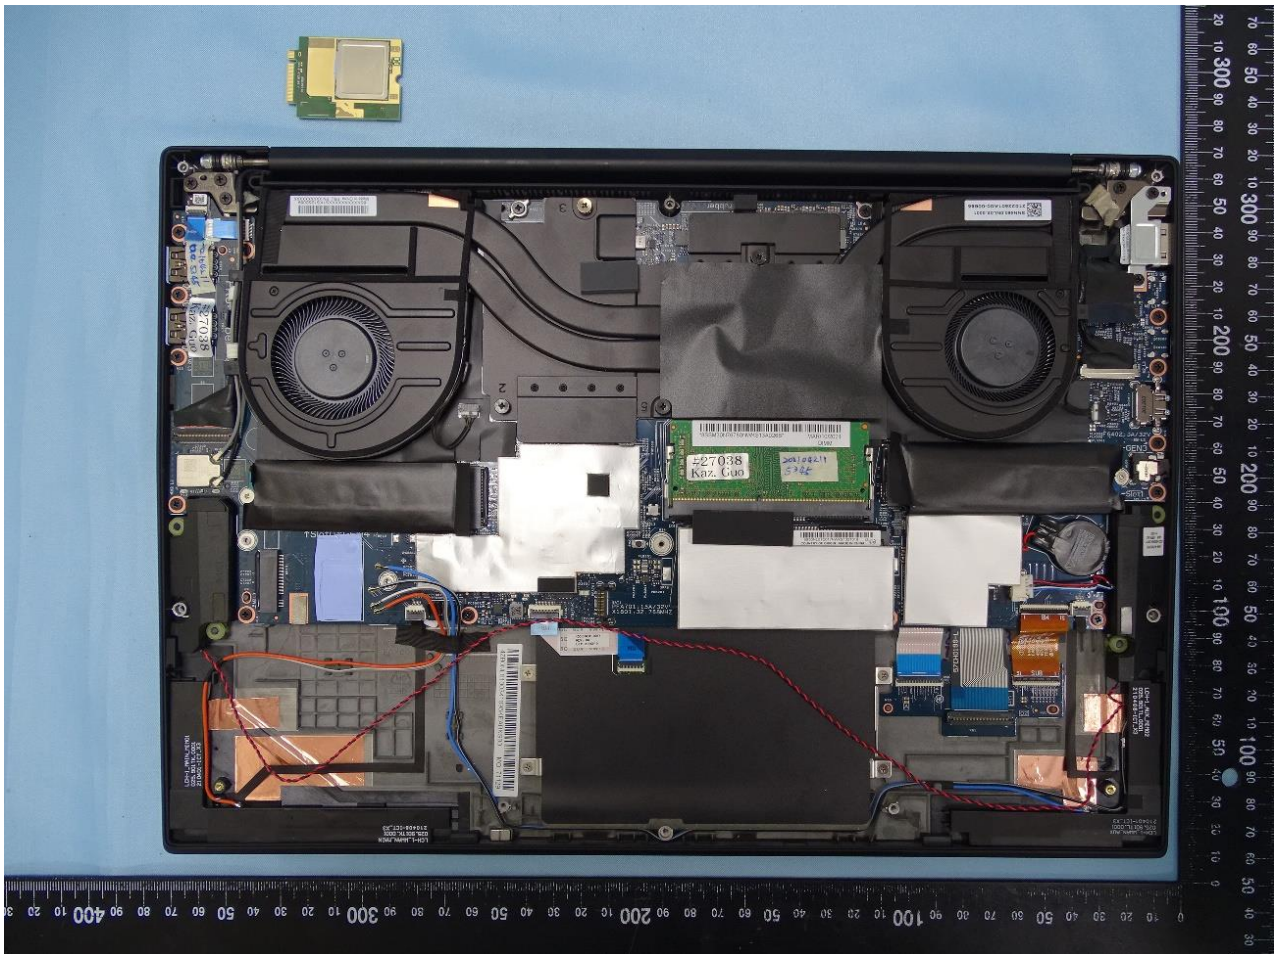

### 3. Internal Photograph of EUT

Brand Name: Lenovo / Model Name: TP00132A

Sample 1

WWAN Module

WLAN Module

WWAN Aux. and GPS Antenna

WWAN MIMO 1 Antenna

WWAN MIMO 2 Antenna

WLAN Main Antenna

WLAN Aux. and Bluetooth Antenna

Sample 2

WWAN Module

WLAN Module

WWAN Main Antenna

WWAN Aux. and GPS Antenna

WWAN MIMO 1 Antenna