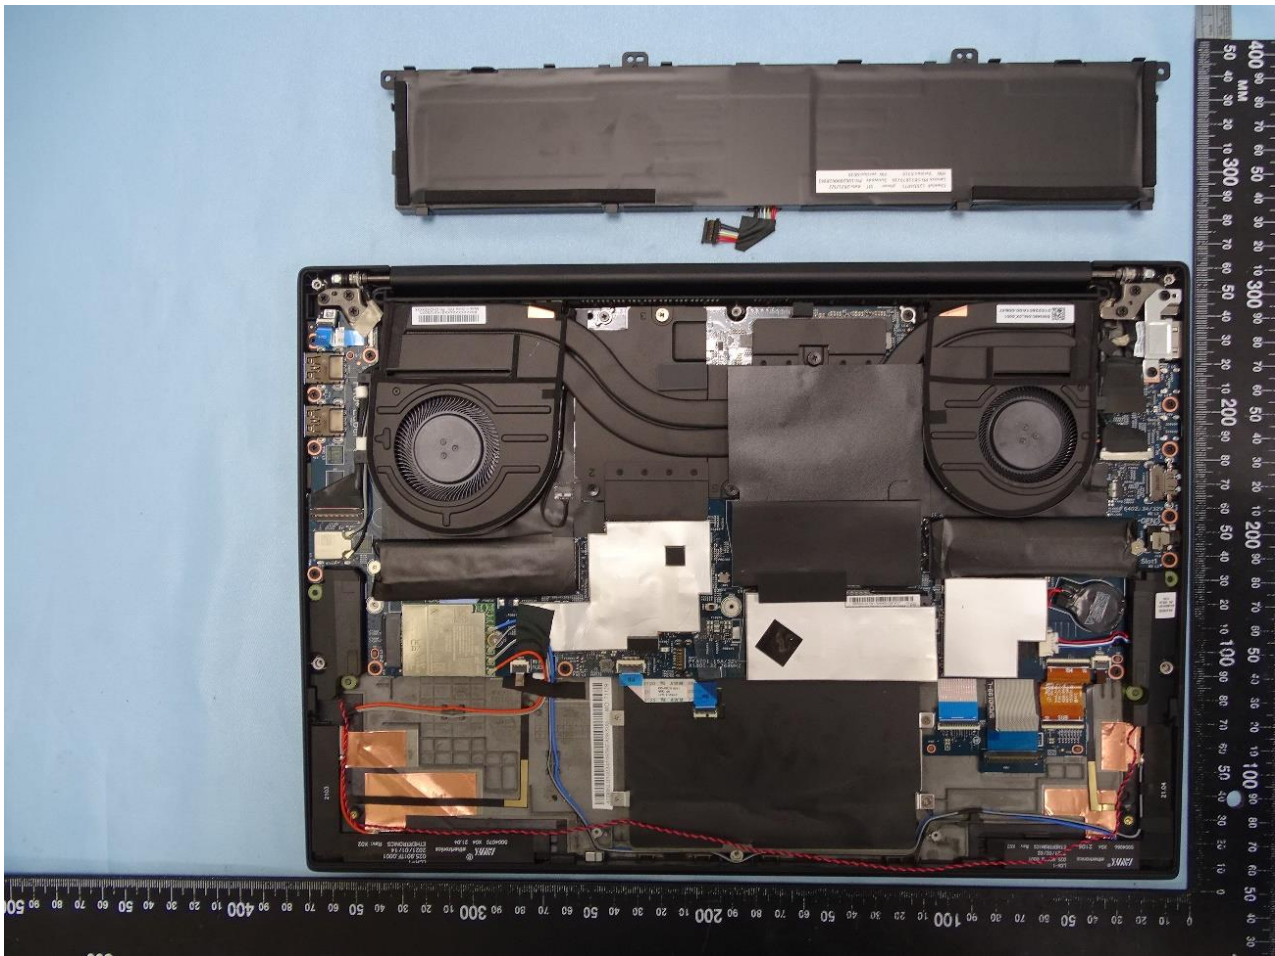

### 3. Internal Photograph of EUT

Brand Name: Lenovo / Model Name: TP00132A

Sample 1

WWAN Module

WLAN Module

WWAN Aux. and GPS Antenna

WWAN MIMO 1 Antenna

WWAN MIMO 2 Antenna

WLAN Main Antenna

WLAN Aux. and Bluetooth Antenna

Sample 2

WWAN Module

WLAN Module

WWAN Main Antenna

WWAN Aux. and GPS Antenna

WWAN MIMO 1 Antenna