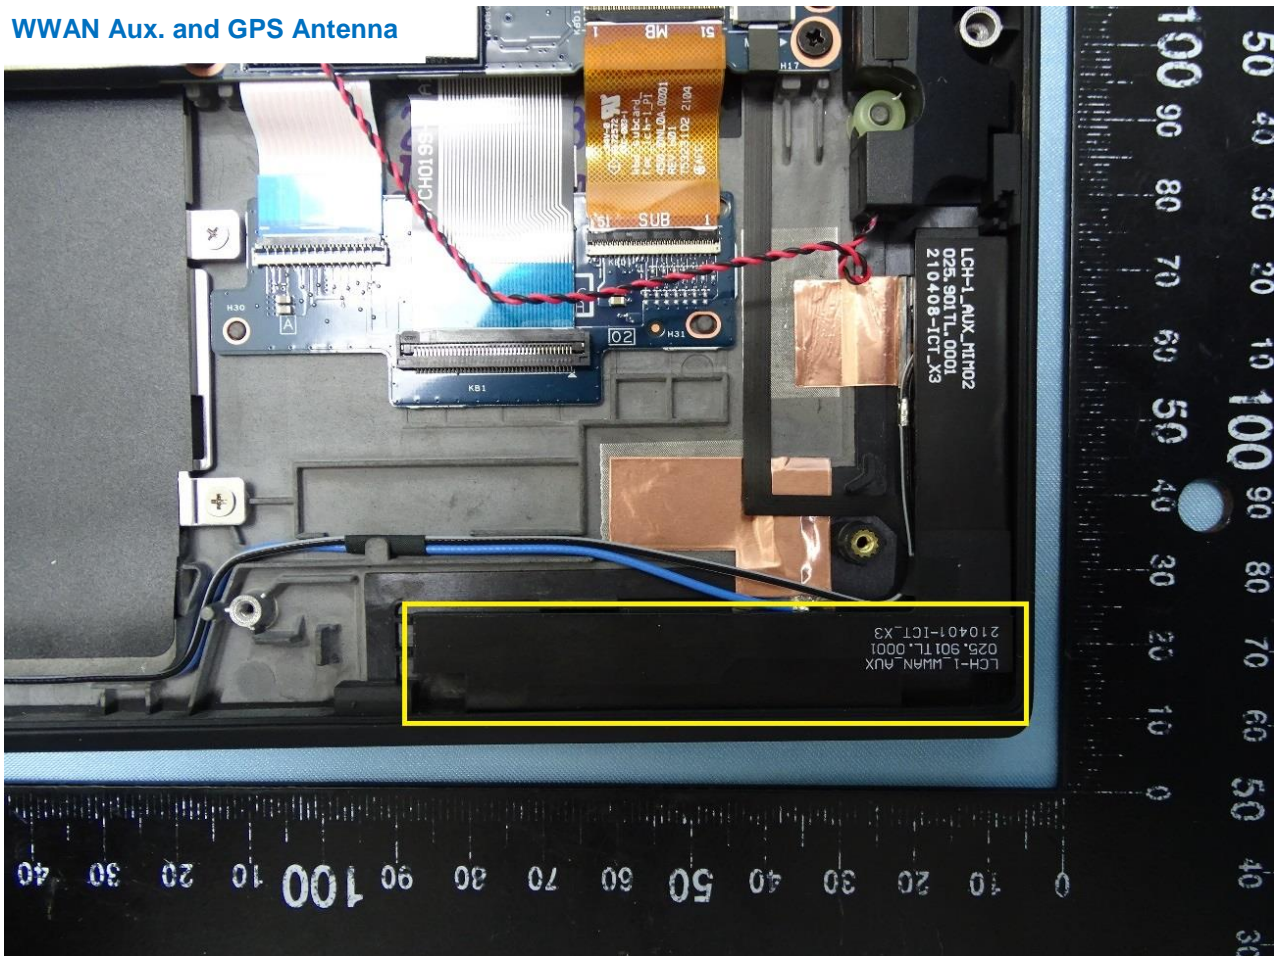

### 3. Internal Photograph of EUT

Brand Name: Lenovo / Model Name: TP00132A

Sample 1

WWAN Module

WLAN Module

WWAN Aux. and GPS Antenna

WWAN MIMO 1 Antenna

WWAN MIMO 2 Antenna