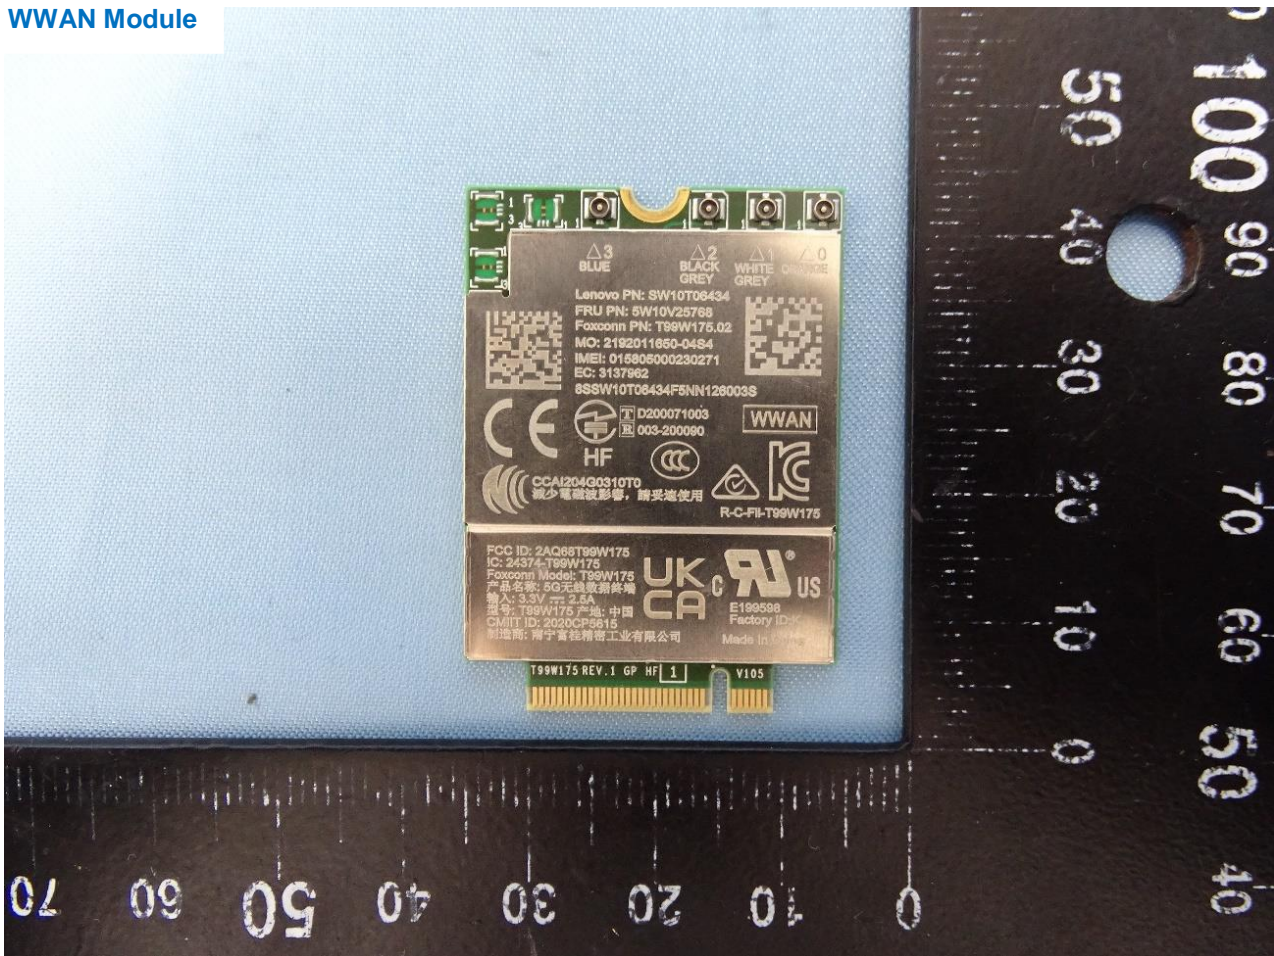

### 3. Internal Photograph of EUT

Brand Name: Lenovo / Model Name: TP00132A

Sample 1

WWAN Module

WLAN Module

WWAN Aux. and GPS Antenna

WWAN MIMO 1 Antenna

WWAN MIMO 2 Antenna

WLAN Main Antenna

WLAN Aux. and Bluetooth Antenna

Sample 2

WWAN Module

WLAN Module

WWAN Main Antenna

WWAN Aux. and GPS Antenna

WWAN MIMO 1 Antenna