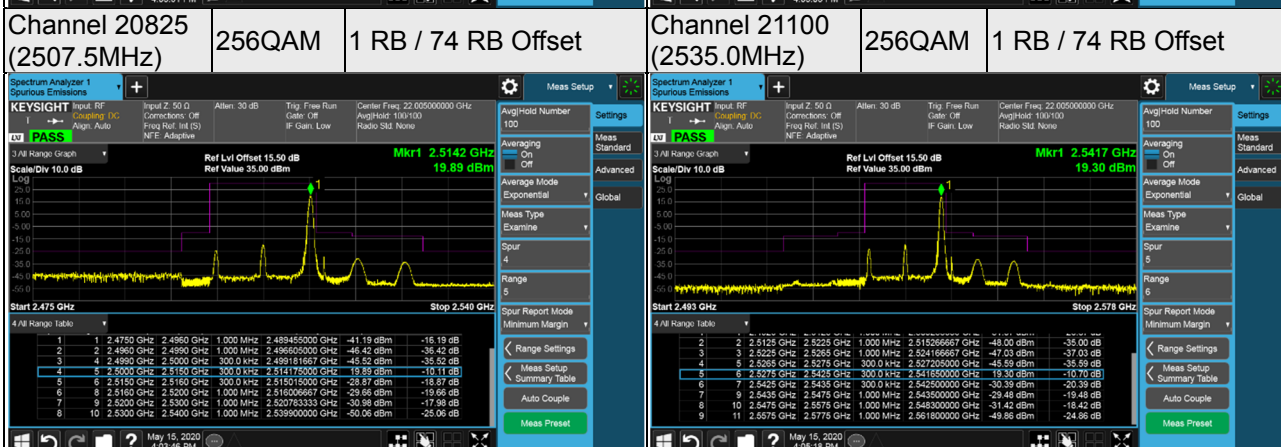

Channel Bandwidth: 10MHz

Channel 20800  
(2505.0MHz)

256QAM

1 RB / 0 RB Offset

Channel 21100  
(2535.0MHz)

256QAM

1 RB / 0 RB Offset

Channel 20800  
(2505.0MHz)

256QAM

1 RB / 49 RB Offset

Channel 21100  
(2535.0MHz)

256QAM

1 RB / 49 RB Offset

Channel 20800  
(2505.0MHz)

256QAM

50 RB / 0 RB Offset

Channel 21100  
(2535.0MHz)

256QAM

50 RB / 0 RB Offset

Channel Bandwidth: 10MHz

Channel 21400 (2565.0MHz) 256QAM 1 RB / 0 RB Offset

Channel 21400 (2565.0MHz) 256QAM 1 RB / 49 RB Offset

Channel 21400 (2565.0MHz) 256QAM 50 RB / 0 RB Offset

Channel Bandwidth: 15MHz

Channel Bandwidth: 15MHz

Channel 21375 (2562.5MHz) 256QAM 1 RB / 0 RB Offset

Channel 21375 (2562.5MHz) 256QAM 1 RB / 74 RB Offset

Channel 21375 (2562.5MHz) 256QAM 75 RB / 0 RB Offset