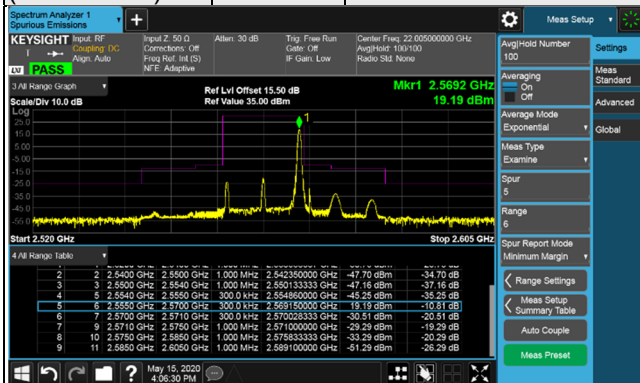

Channel Bandwidth: 10MHz

Channel 20800  
(2505.0MHz)

256QAM

1 RB / 0 RB Offset

Channel 21100  
(2535.0MHz)

256QAM

1 RB / 0 RB Offset

Channel 20800  
(2505.0MHz)

Channel 21100  
(2535.0MHz)

256QAM

50 RB / 0 RB Offset

Channel Bandwidth: 10MHz

Channel 21400 (2565.0MHz) 256QAM 1 RB / 0 RB Offset

Channel 21400 (2565.0MHz) 256QAM 1 RB / 49 RB Offset

Channel 21400 (2565.0MHz) 256QAM 50 RB / 0 RB Offset

Channel Bandwidth: 15MHz

Channel Bandwidth: 15MHz

Channel 21375 (2562.5MHz) 256QAM 1 RB / 0 RB Offset

Channel 21375 (2562.5MHz) 256QAM 1 RB / 74 RB Offset

Channel 21375 (2562.5MHz) 256QAM 75 RB / 0 RB Offset