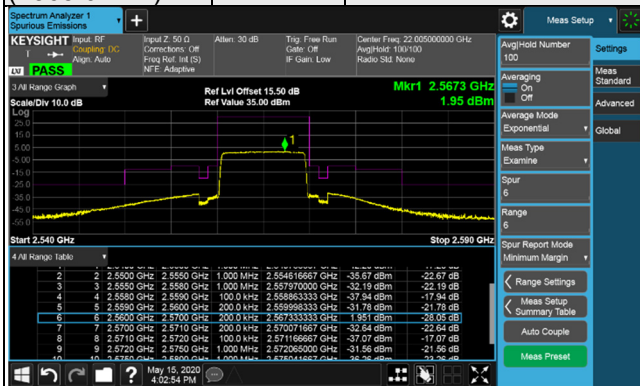

Channel Bandwidth: 10MHz

Channel 20800  
(2505.0MHz)

256QAM

1 RB / 0 RB Offset

Channel 21100  
(2535.0MHz)

256QAM

1 RB / 0 RB Offset

Channel 20800  
(2505.0MHz)

256QAM

1 RB / 49 RB Offset

Channel 21100  
(2535.0MHz)

256QAM

1 RB / 49 RB Offset

Channel 20800  
(2505.0MHz)

256QAM

50 RB / 0 RB Offset

Channel 21100  
(2535.0MHz)

256QAM

50 RB / 0 RB Offset

Channel Bandwidth: 10MHz

Channel 21400 (2565.0MHz) 256QAM 1 RB / 0 RB Offset

Channel 21400 (2565.0MHz) 256QAM 1 RB / 49 RB Offset

Channel 21400 (2565.0MHz) 256QAM 50 RB / 0 RB Offset

Channel Bandwidth: 15MHz

Channel Bandwidth: 15MHz

Channel 21375 (2562.5MHz) 256QAM 1 RB / 0 RB Offset

Channel 21375 (2562.5MHz) 256QAM 1 RB / 74 RB Offset

Channel 21375 (2562.5MHz) 256QAM 75 RB / 0 RB Offset