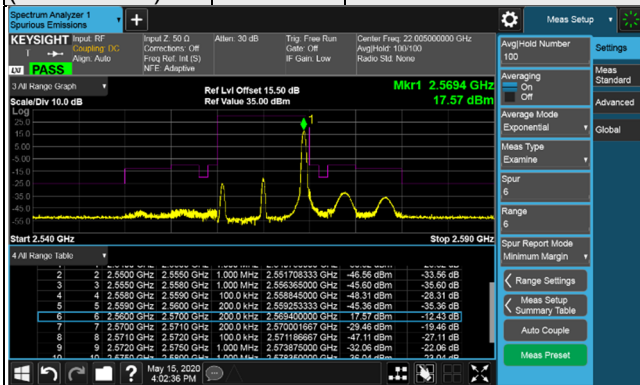

Channel Bandwidth: 10MHz

Channel 20800  
(2505.0MHz)

256QAM

1 RB / 0 RB Offset

Channel 21100  
(2535.0MHz)

256QAM

1 RB / 0 RB Offset

Channel 20800  
(2505.0MHz)

Channel 21100  
(2535.0MHz)

256QAM

50 RB / 0 RB Offset

Channel Bandwidth: 10MHz

Channel 21400 (2565.0MHz) 256QAM 1 RB / 0 RB Offset

Channel 21400 (2565.0MHz) 256QAM 1 RB / 49 RB Offset

Channel 21400 (2565.0MHz) 256QAM 50 RB / 0 RB Offset

Channel Bandwidth: 15MHz

Channel Bandwidth: 15MHz

Channel 21375 (2562.5MHz) 256QAM 1 RB / 0 RB Offset

Channel 21375 (2562.5MHz) 256QAM 1 RB / 74 RB Offset

Channel 21375 (2562.5MHz) 256QAM 75 RB / 0 RB Offset