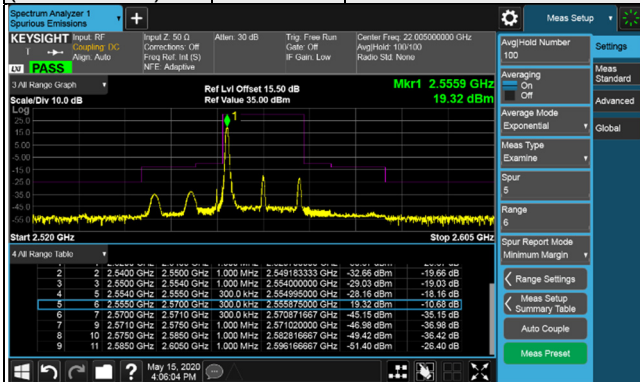

256QAM

1 RB / 49 RB Offset

Channel 21100  
(2535.0MHz)

256QAM

1 RB / 49 RB Offset

Channel 20800  
(2505.0MHz)

256QAM

50 RB / 0 RB Offset

Channel 21100  
(2535.0MHz)

256QAM

50 RB / 0 RB Offset

Channel Bandwidth: 10MHz

Channel 21400 (2565.0MHz) 256QAM 1 RB / 0 RB Offset

Channel 21400 (2565.0MHz) 256QAM 1 RB / 49 RB Offset

Channel 21400 (2565.0MHz) 256QAM 50 RB / 0 RB Offset

Channel Bandwidth: 15MHz

Channel Bandwidth: 15MHz

Channel 21375 (2562.5MHz) 256QAM 1 RB / 0 RB Offset

Channel 21375 (2562.5MHz) 256QAM 1 RB / 74 RB Offset

Channel 21375 (2562.5MHz) 256QAM 75 RB / 0 RB Offset