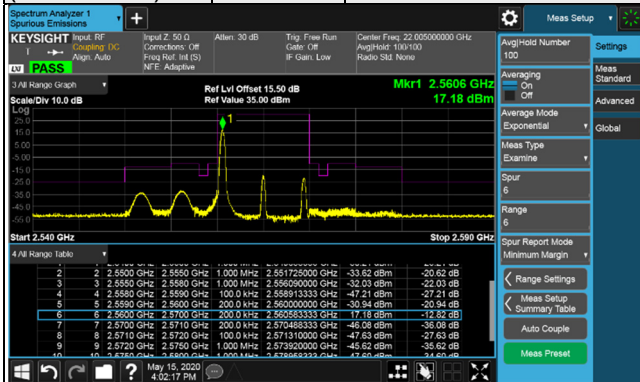

256QAM

1 RB / 49 RB Offset

Channel 21100  
(2535.0MHz)

256QAM

1 RB / 49 RB Offset

Channel 20800  
(2505.0MHz)

256QAM

50 RB / 0 RB Offset

Channel 21100  
(2535.0MHz)

256QAM

50 RB / 0 RB Offset

Channel Bandwidth: 10MHz

Channel 21400 (2565.0MHz) 256QAM 1 RB / 0 RB Offset

Channel 21400 (2565.0MHz) 256QAM 1 RB / 49 RB Offset

Channel 21400 (2565.0MHz) 256QAM 50 RB / 0 RB Offset

Channel Bandwidth: 15MHz

Channel Bandwidth: 15MHz

Channel 21375 (2562.5MHz) 256QAM 1 RB / 0 RB Offset

Channel 21375 (2562.5MHz) 256QAM 1 RB / 74 RB Offset

Channel 21375 (2562.5MHz) 256QAM 75 RB / 0 RB Offset