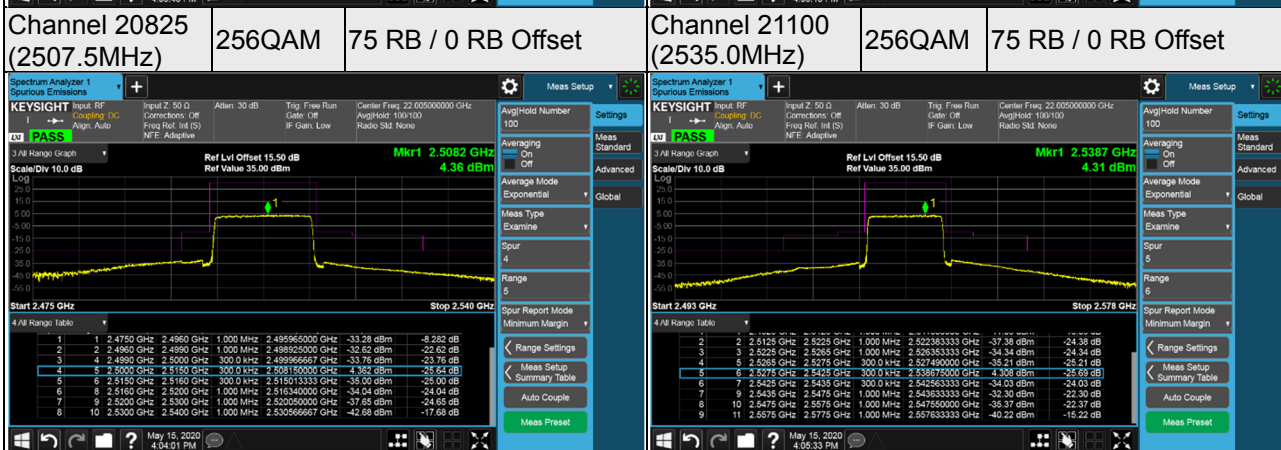

Channel Bandwidth: 10MHz

Channel 20800  
(2505.0MHz)

256QAM

1 RB / 0 RB Offset

Channel 21100  
(2535.0MHz)

256QAM

1 RB / 0 RB Offset

Channel 20800  
(2505.0MHz)

256QAM

1 RB / 49 RB Offset

Channel 21100  
(2535.0MHz)

256QAM

1 RB / 49 RB Offset

Channel 20800  
(2505.0MHz)

256QAM

50 RB / 0 RB Offset

Channel 21100  
(2535.0MHz)

256QAM

50 RB / 0 RB Offset

Channel Bandwidth: 10MHz

Channel 21400 (2565.0MHz) 256QAM 1 RB / 0 RB Offset

Channel 21400 (2565.0MHz) 256QAM 1 RB / 49 RB Offset

Channel 21400 (2565.0MHz) 256QAM 50 RB / 0 RB Offset

Channel Bandwidth: 15MHz

Channel Bandwidth: 15MHz

Channel 21375 (2562.5MHz) 256QAM 1 RB / 0 RB Offset

Channel 21375 (2562.5MHz) 256QAM 1 RB / 74 RB Offset

Channel 21375 (2562.5MHz) 256QAM 75 RB / 0 RB Offset