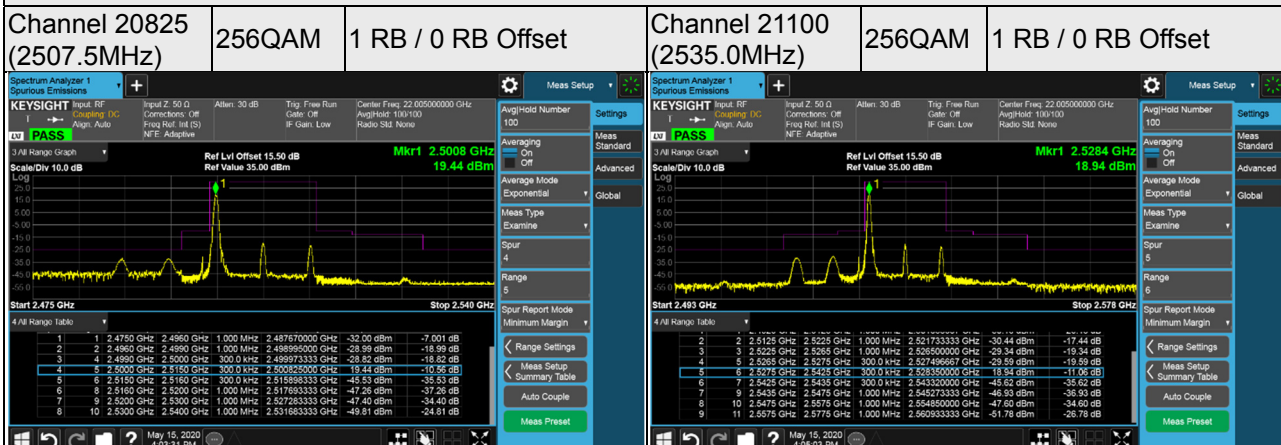

Channel Bandwidth: 10MHz

Channel 20800  
(2505.0MHz)

256QAM

1 RB / 0 RB Offset

Channel 21100  
(2535.0MHz)

256QAM

1 RB / 0 RB Offset

Channel 20800  
(2505.0MHz)

256QAM

1 RB / 49 RB Offset

Channel 21100  
(2535.0MHz)

256QAM

1 RB / 49 RB Offset

Channel 20800  
(2505.0MHz)

256QAM

50 RB / 0 RB Offset

Channel 21100  
(2535.0MHz)

256QAM

50 RB / 0 RB Offset

Channel Bandwidth: 10MHz

Channel 21400 (2565.0MHz) 256QAM 1 RB / 0 RB Offset

Channel 21400 (2565.0MHz) 256QAM 1 RB / 49 RB Offset

Channel 21400 (2565.0MHz) 256QAM 50 RB / 0 RB Offset

Channel Bandwidth: 15MHz

Channel Bandwidth: 15MHz

Channel 21375 (2562.5MHz) 256QAM 1 RB / 0 RB Offset

Channel 21375 (2562.5MHz) 256QAM 1 RB / 74 RB Offset

Channel 21375 (2562.5MHz) 256QAM 75 RB / 0 RB Offset